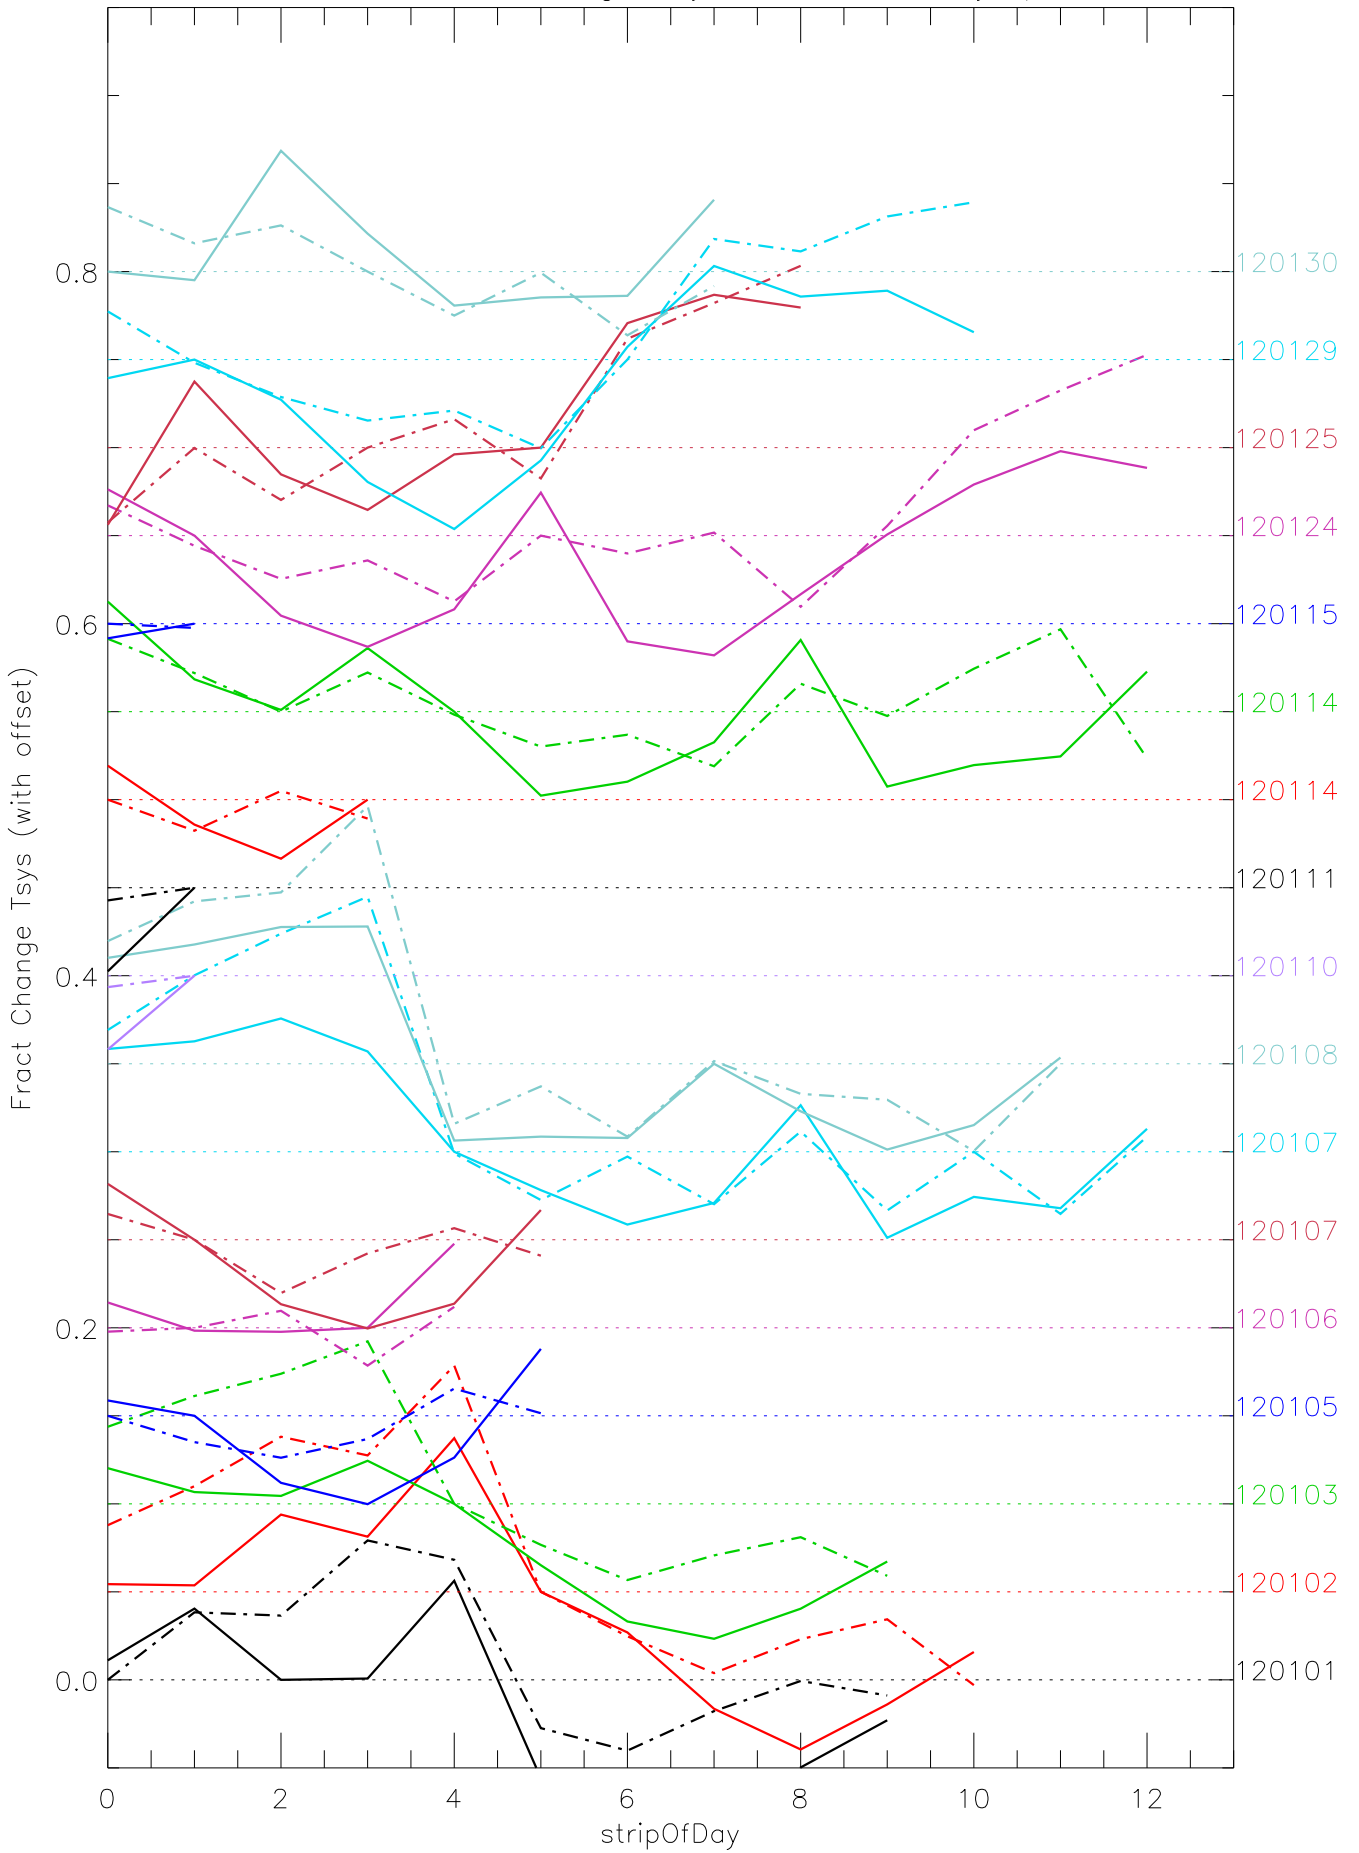

a2048 fractional change TsysK for each day. pixel:0

a2048 fractional change TsysK for each day. pixel:1

a2048 fractional change TsysK for each day. pixel:2

a2048 fractional change TsysK for each day. pixel:3

a2048 fractional change TsysK for each day. pixel:4

a2048 fractional change TsysK for each day. pixel:5

a2048 fractional change TsysK for each day. pixel:6