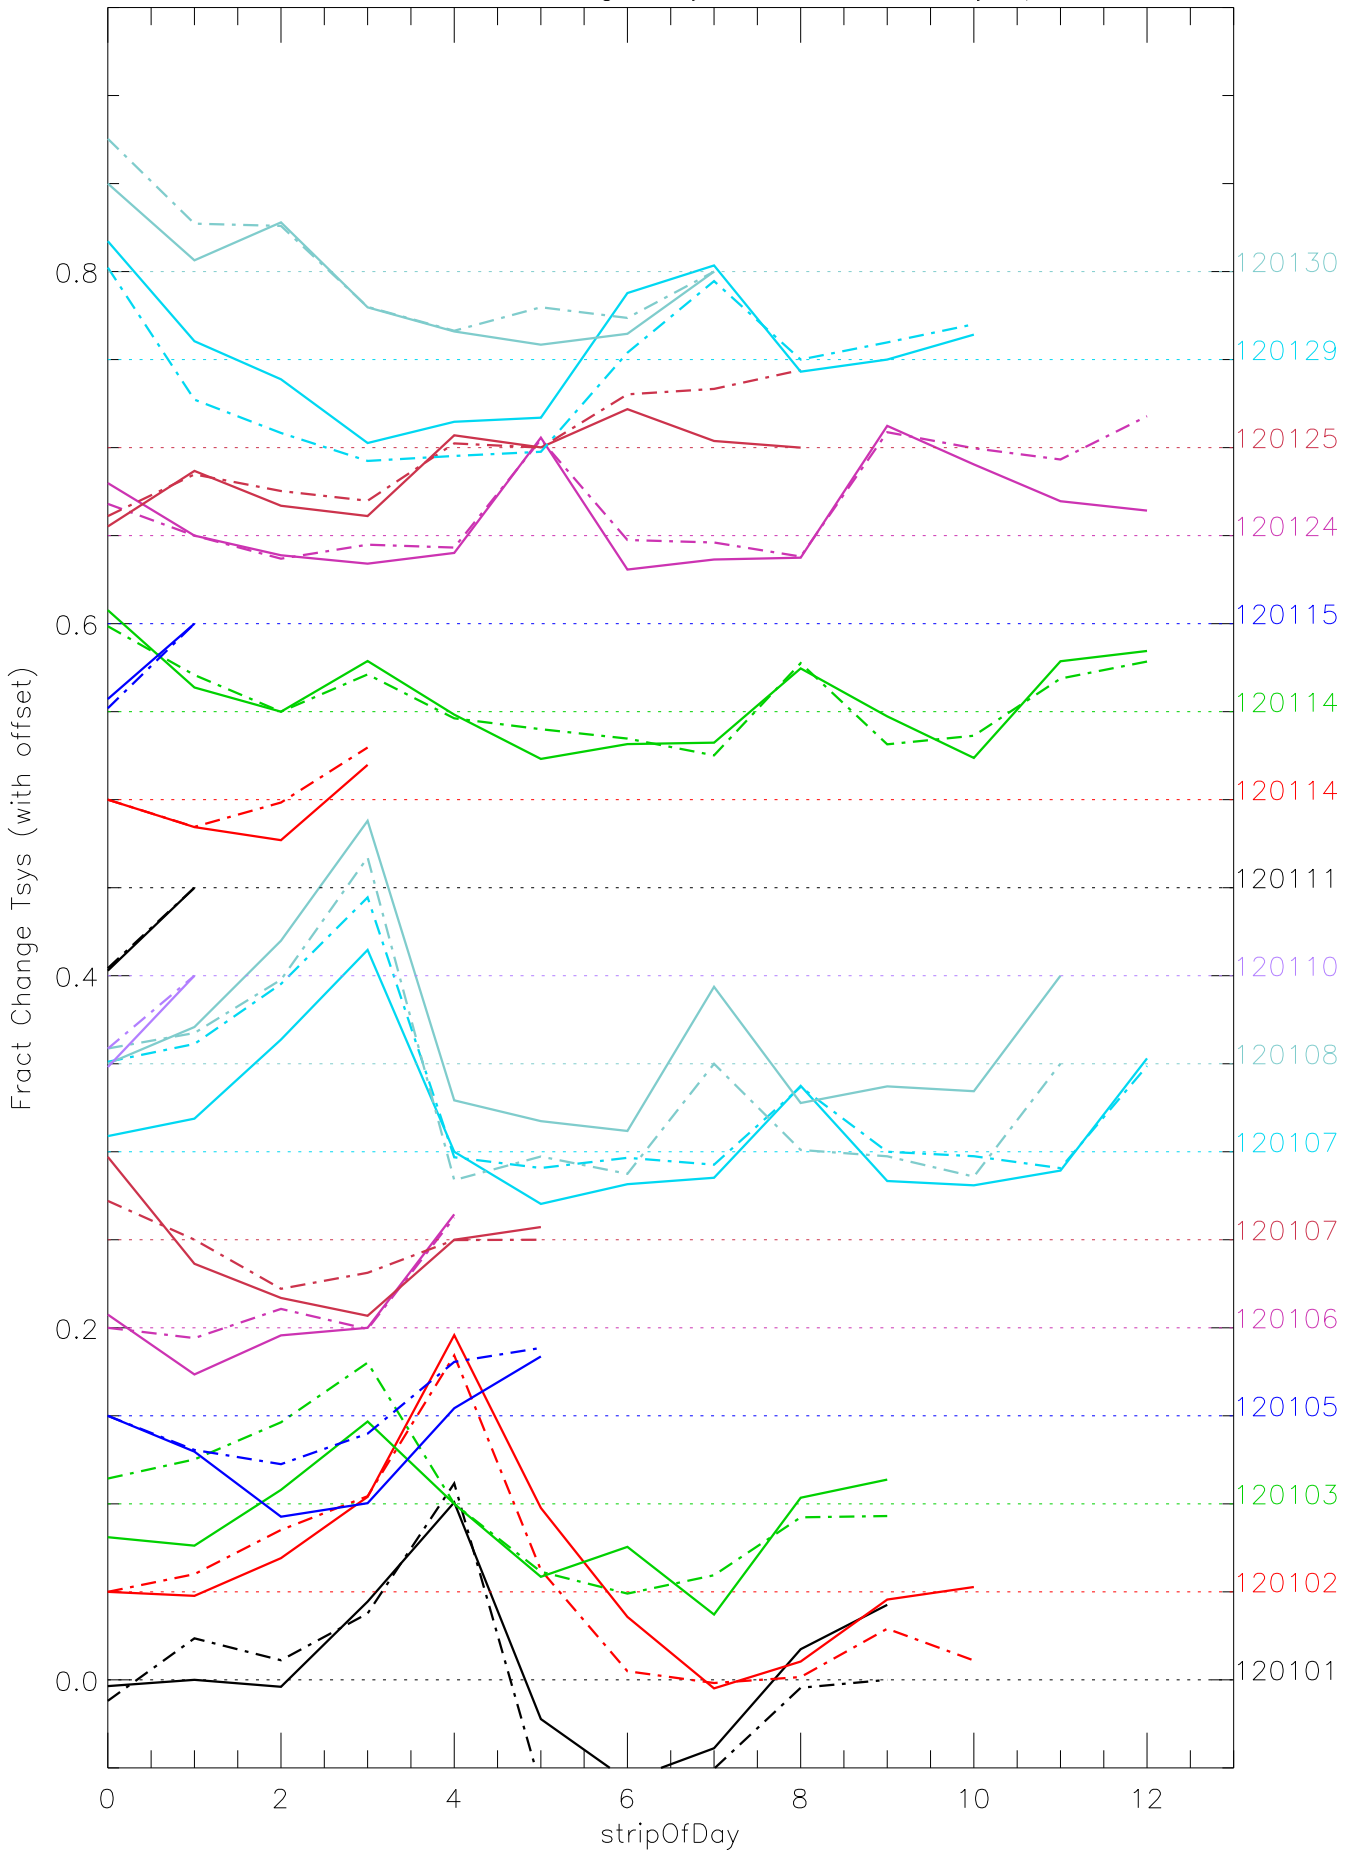

a2048 fractional change TsysK for each day. pixel:0

a2048 fractional change TsysK for each day. pixel:1

a2048 fractional change TsysK for each day. pixel:2

a2048 fractional change TsysK for each day. pixel:3

a2048 fractional change TsysK for each day. pixel:4

a2048 fractional change TsysK for each day. pixel:5

a2048 fractional change TsysK for each day. pixel:6