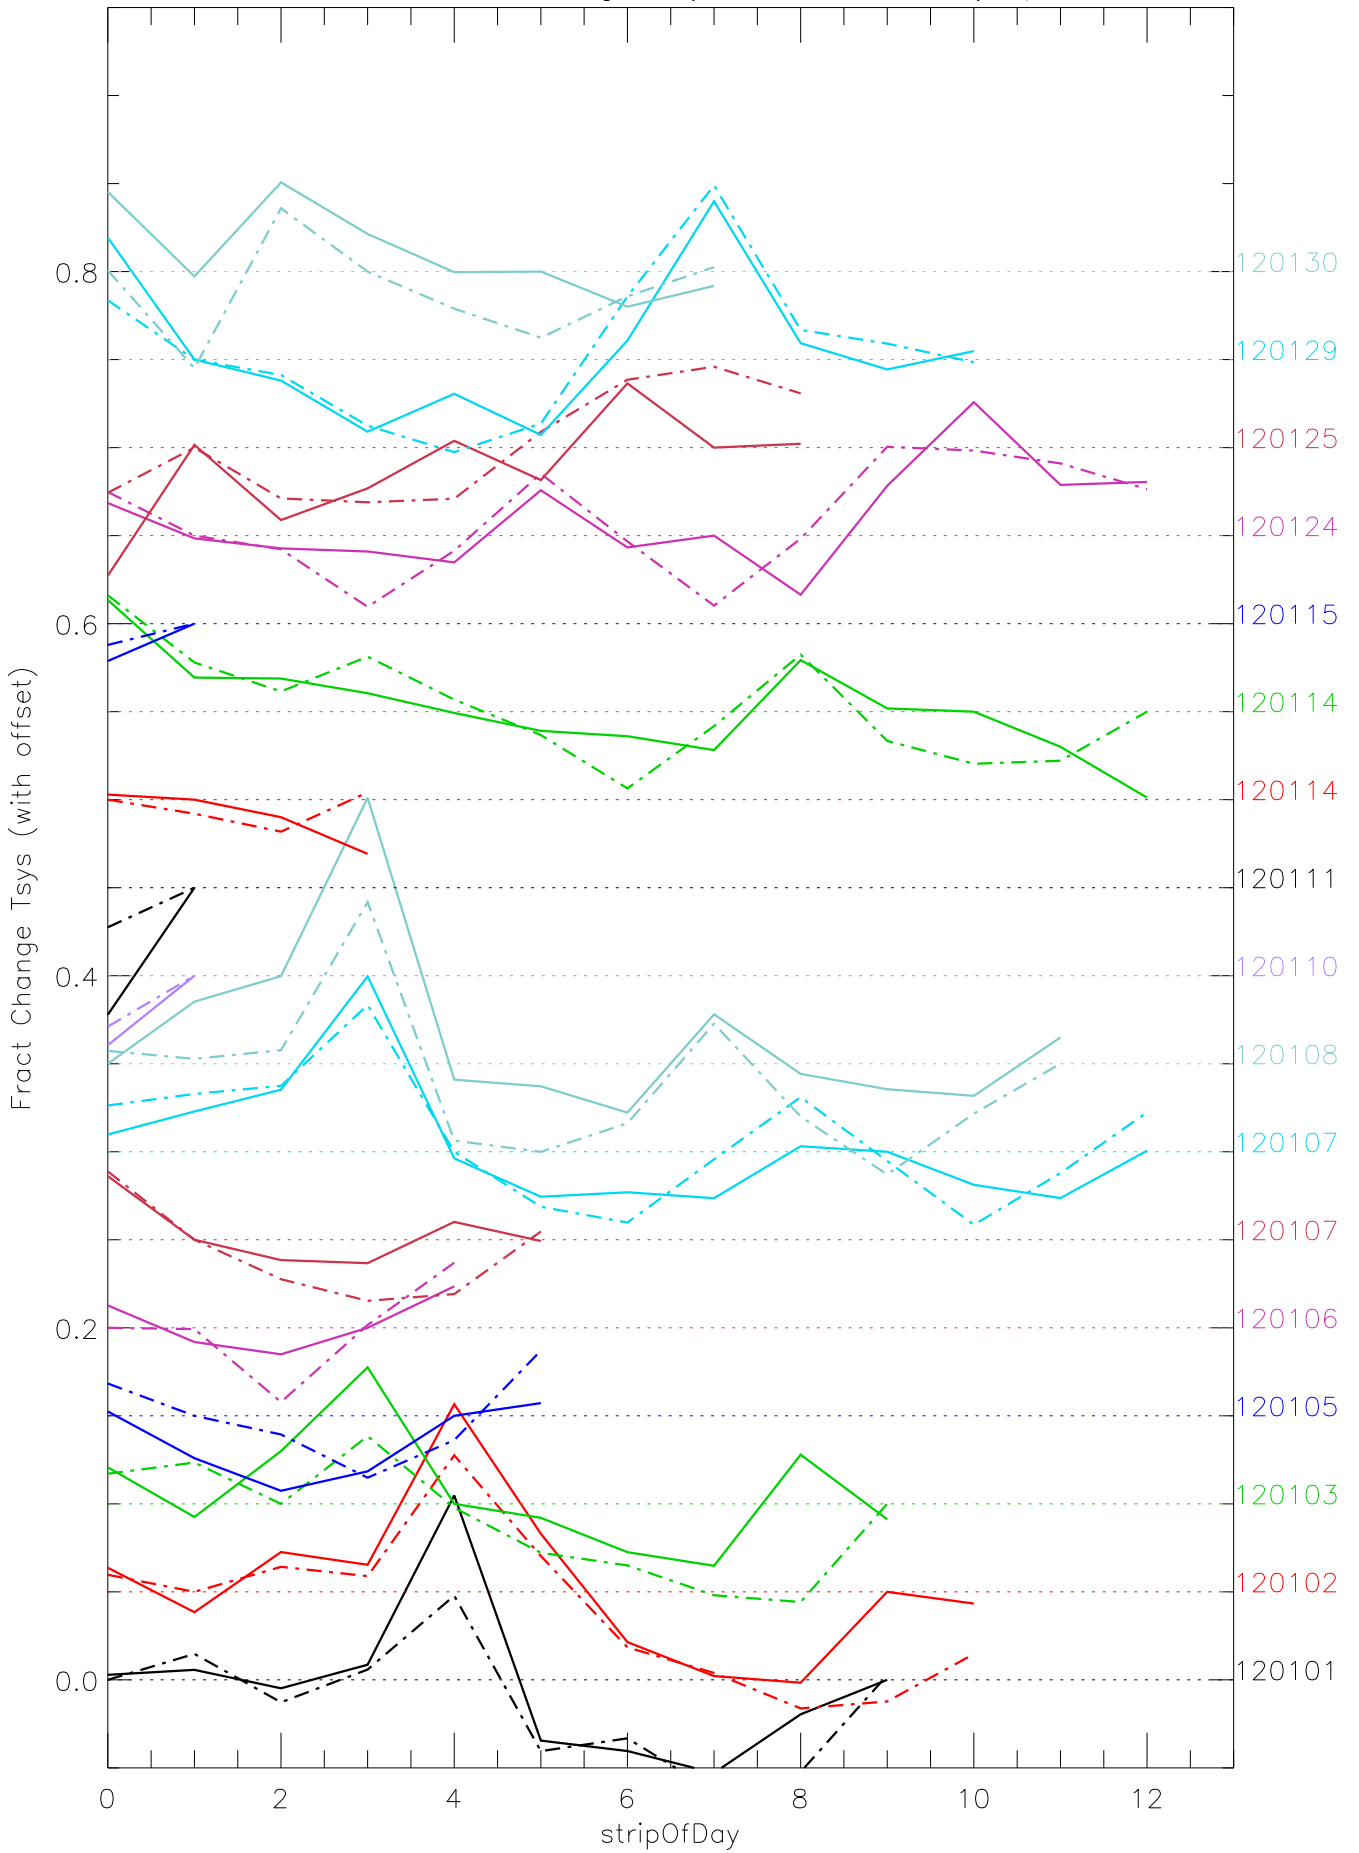

a2048 fractional change TsysK for each day. pixel:0

a2048 fractional change TsysK for each day. pixel:1

a2048 fractional change TsysK for each day. pixel:2

a2048 fractional change TsysK for each day. pixel:3

a2048 fractional change TsysK for each day. pixel:4

a2048 fractional change TsysK for each day. pixel:5

a2048 fractional change TsysK for each day. pixel:6