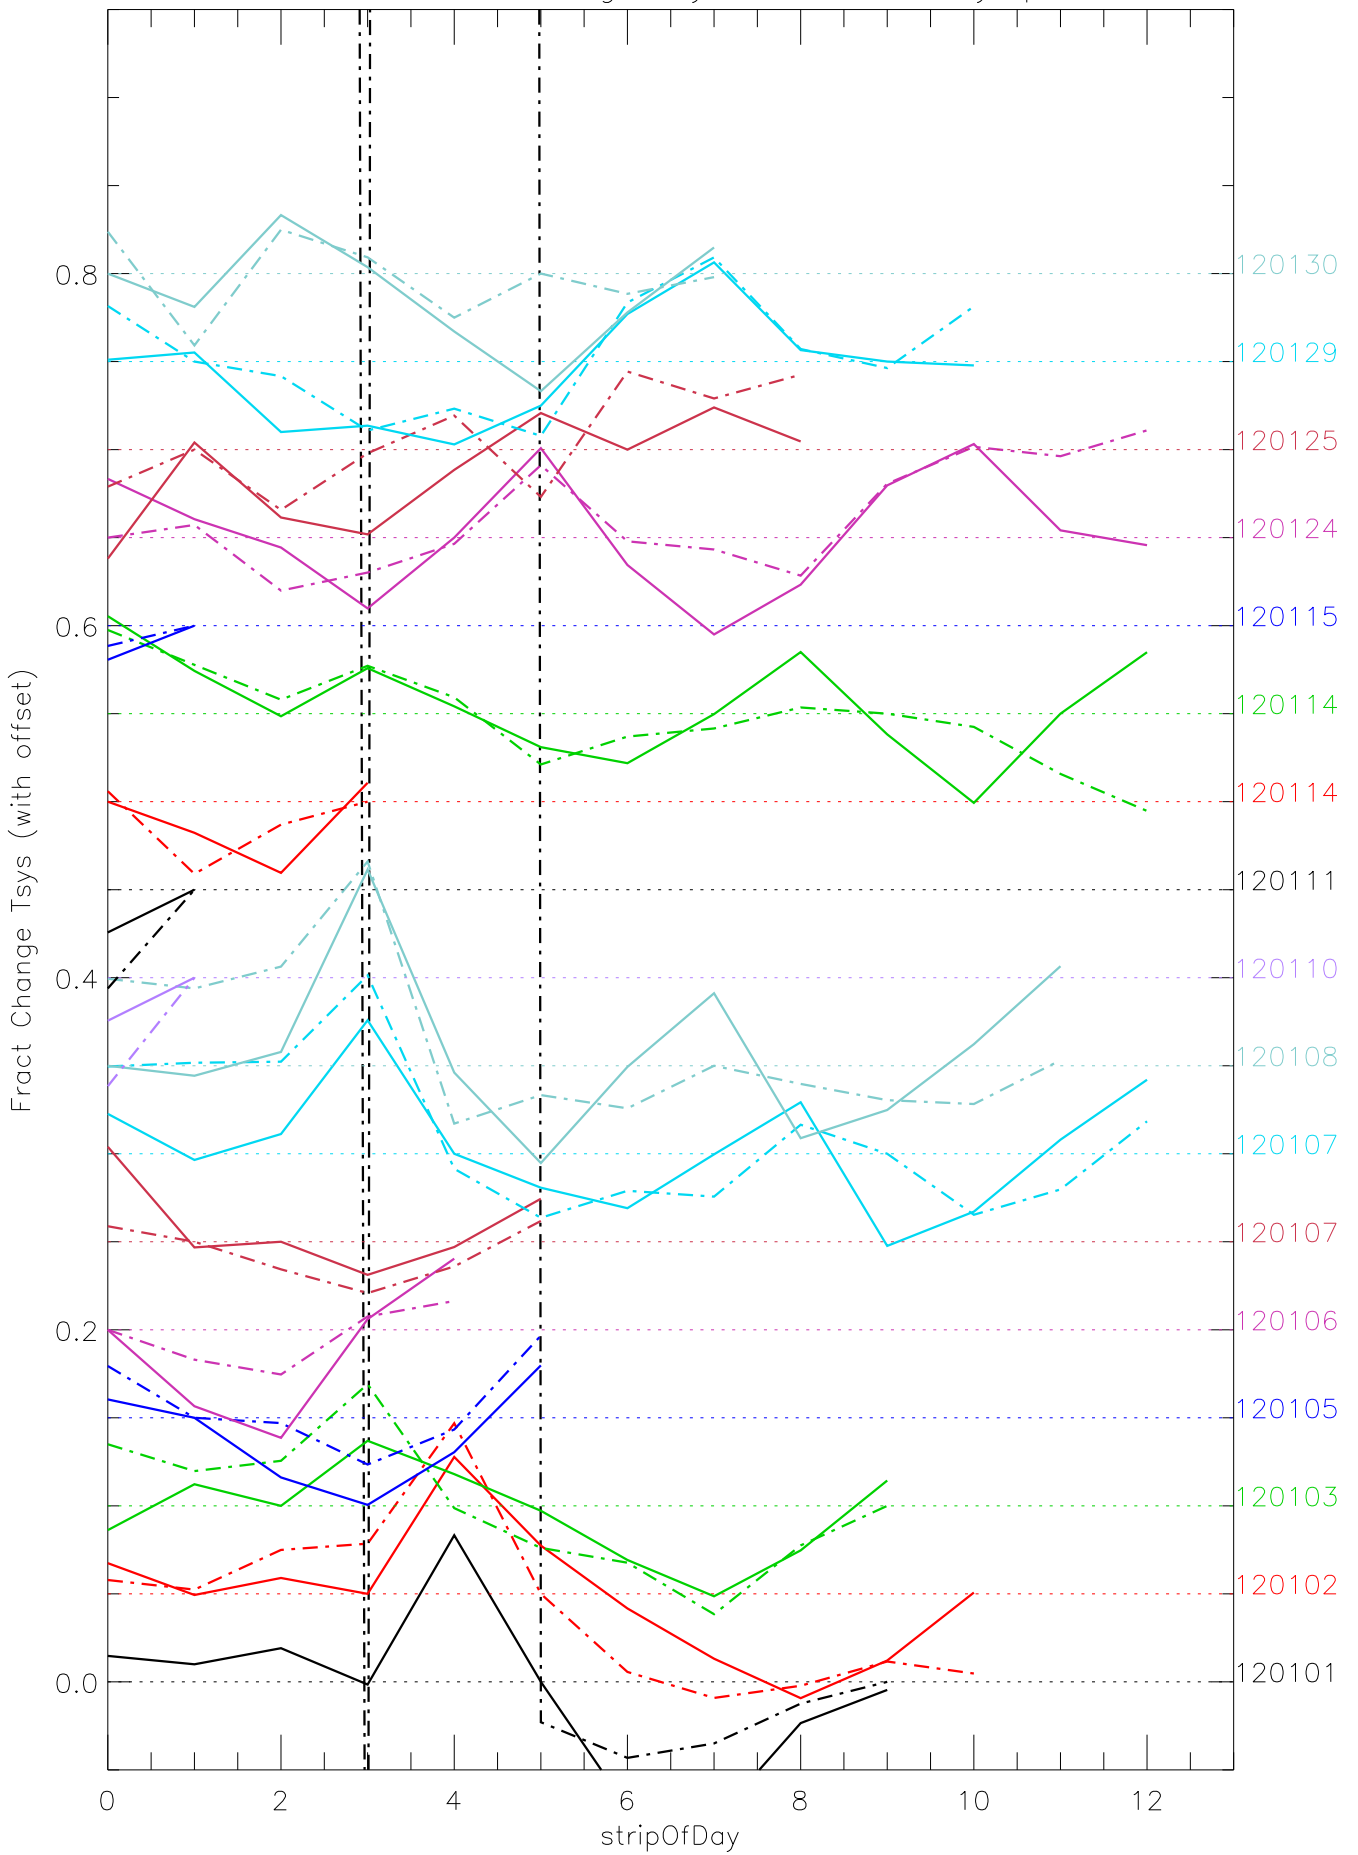

a2048 fractional change TsysK for each day. pixel:0

a2048 fractional change TsysK for each day. pixel:1

a2048 fractional change TsysK for each day. pixel:2

a2048 fractional change TsysK for each day. pixel:3

a2048 fractional change TsysK for each day. pixel:4

a2048 fractional change TsysK for each day. pixel:5

a2048 fractional change TsysK for each day. pixel:6