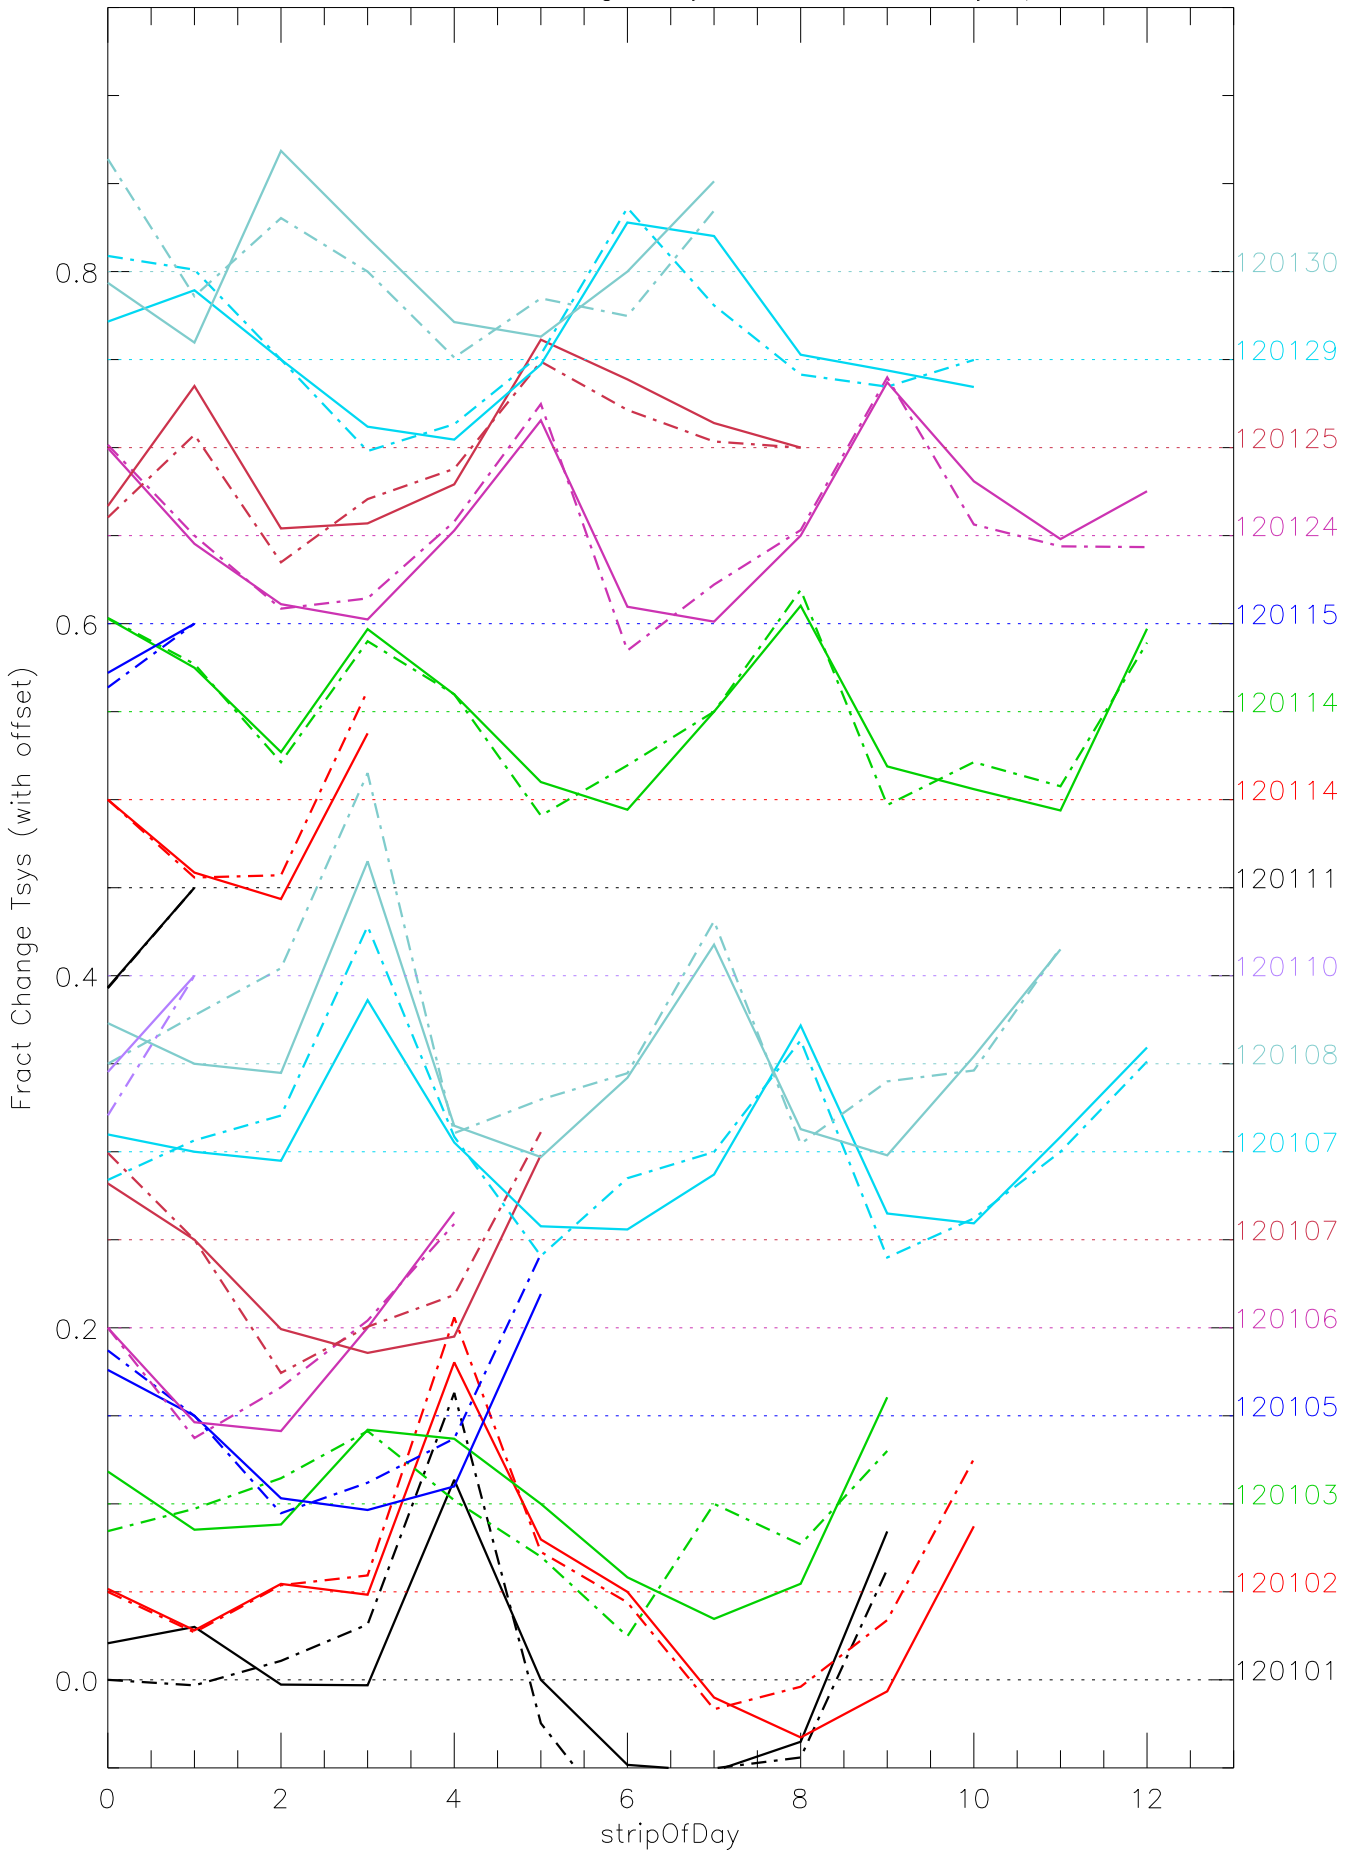

a2048 fractional change TsysK for each day. pixel:0

a2048 fractional change TsysK for each day. pixel:1

a2048 fractional change TsysK for each day. pixel:2

a2048 fractional change TsysK for each day. pixel:3

a2048 fractional change TsysK for each day. pixel:4

a2048 fractional change TsysK for each day. pixel:5

a2048 fractional change TsysK for each day. pixel:6