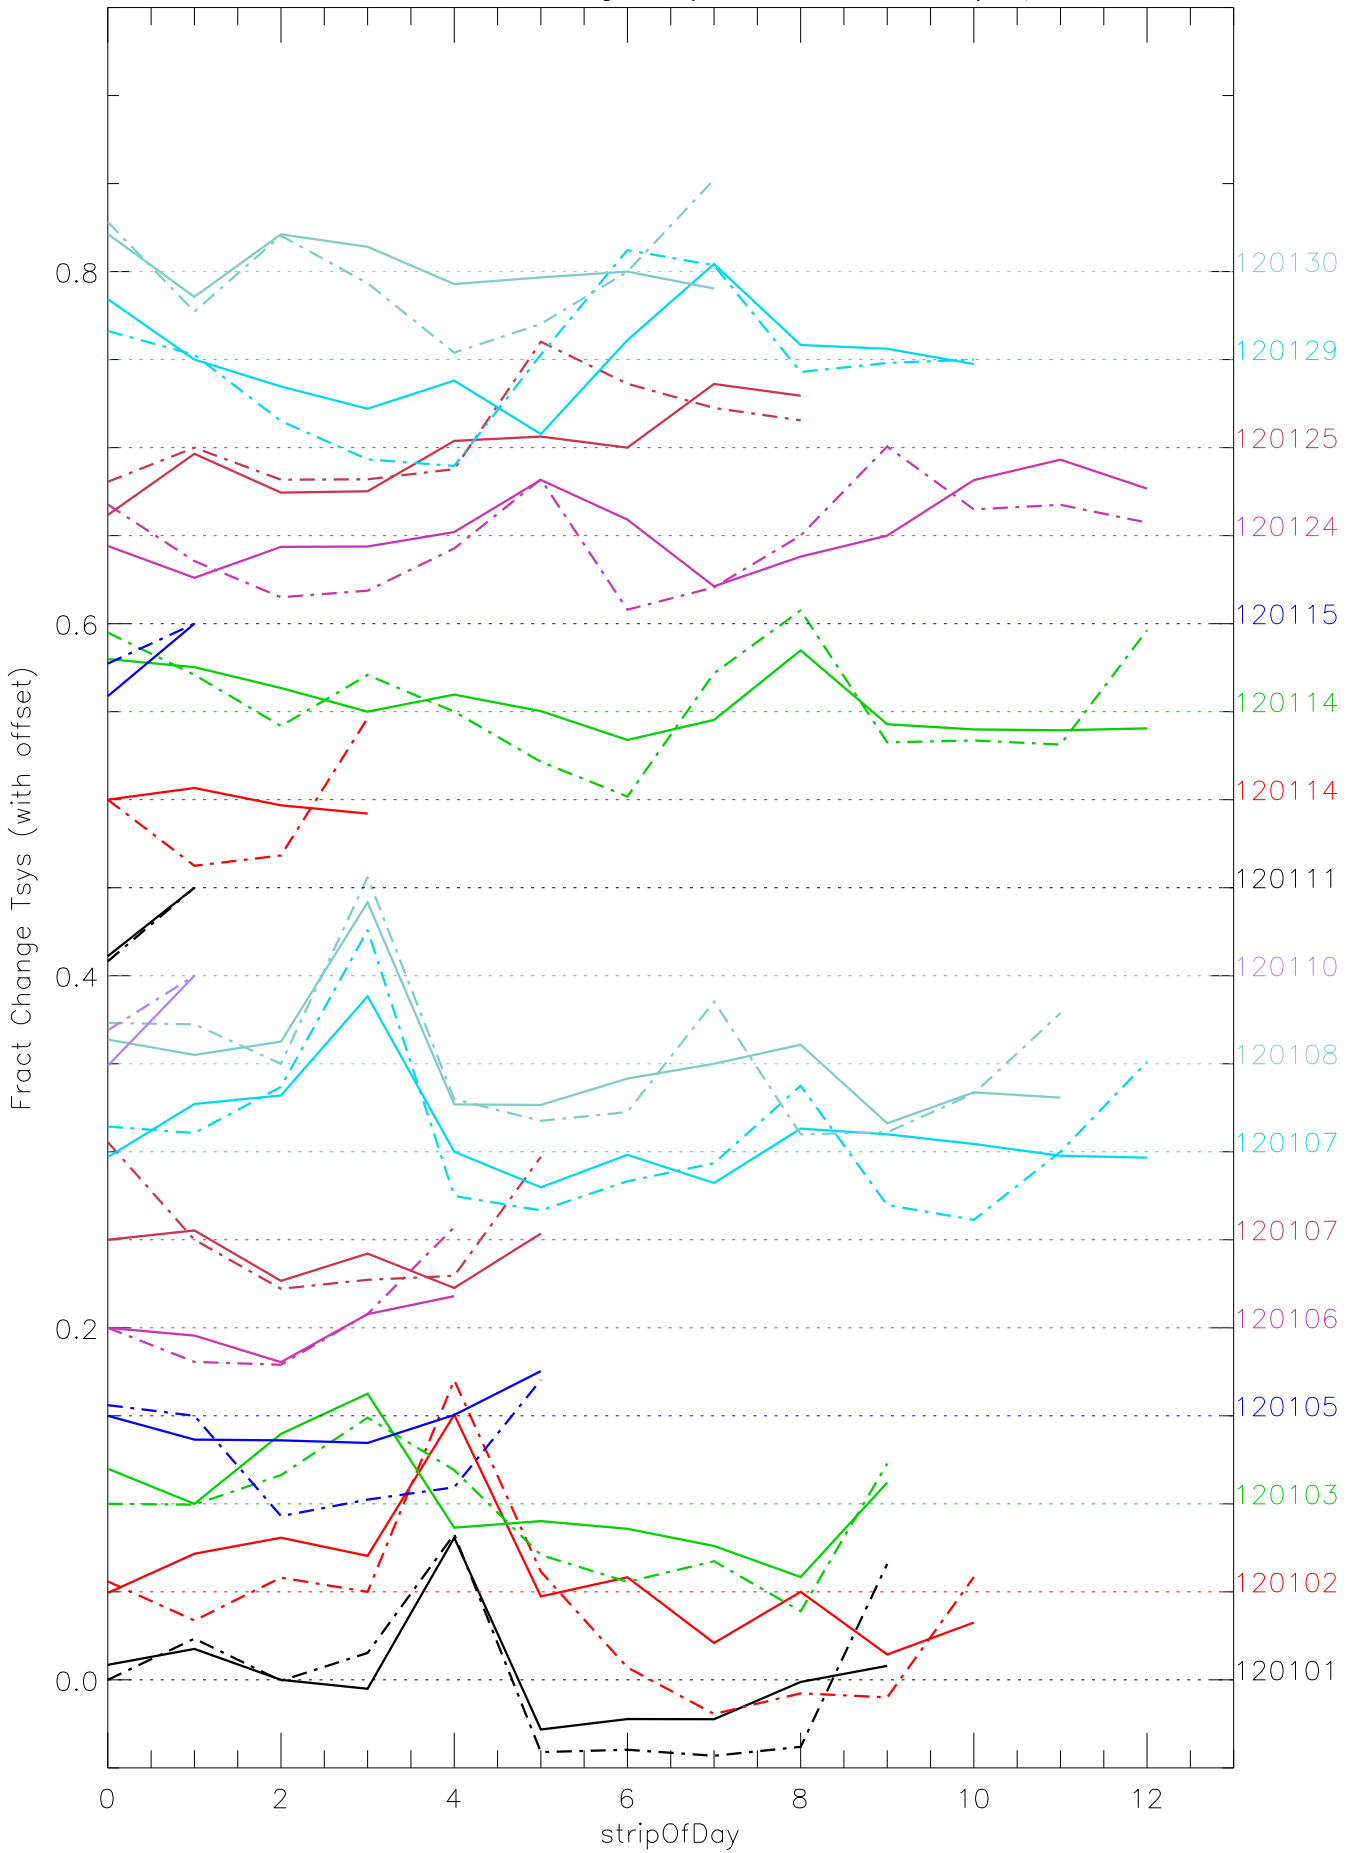

a2048 fractional change TsysK for each day. pixel:0

a2048 fractional change TsysK for each day. pixel:1

a2048 fractional change TsysK for each day. pixel:2

a2048 fractional change TsysK for each day. pixel:3

a2048 fractional change TsysK for each day. pixel:4

a2048 fractional change TsysK for each day. pixel:5

a2048 fractional change TsysK for each day. pixel:6