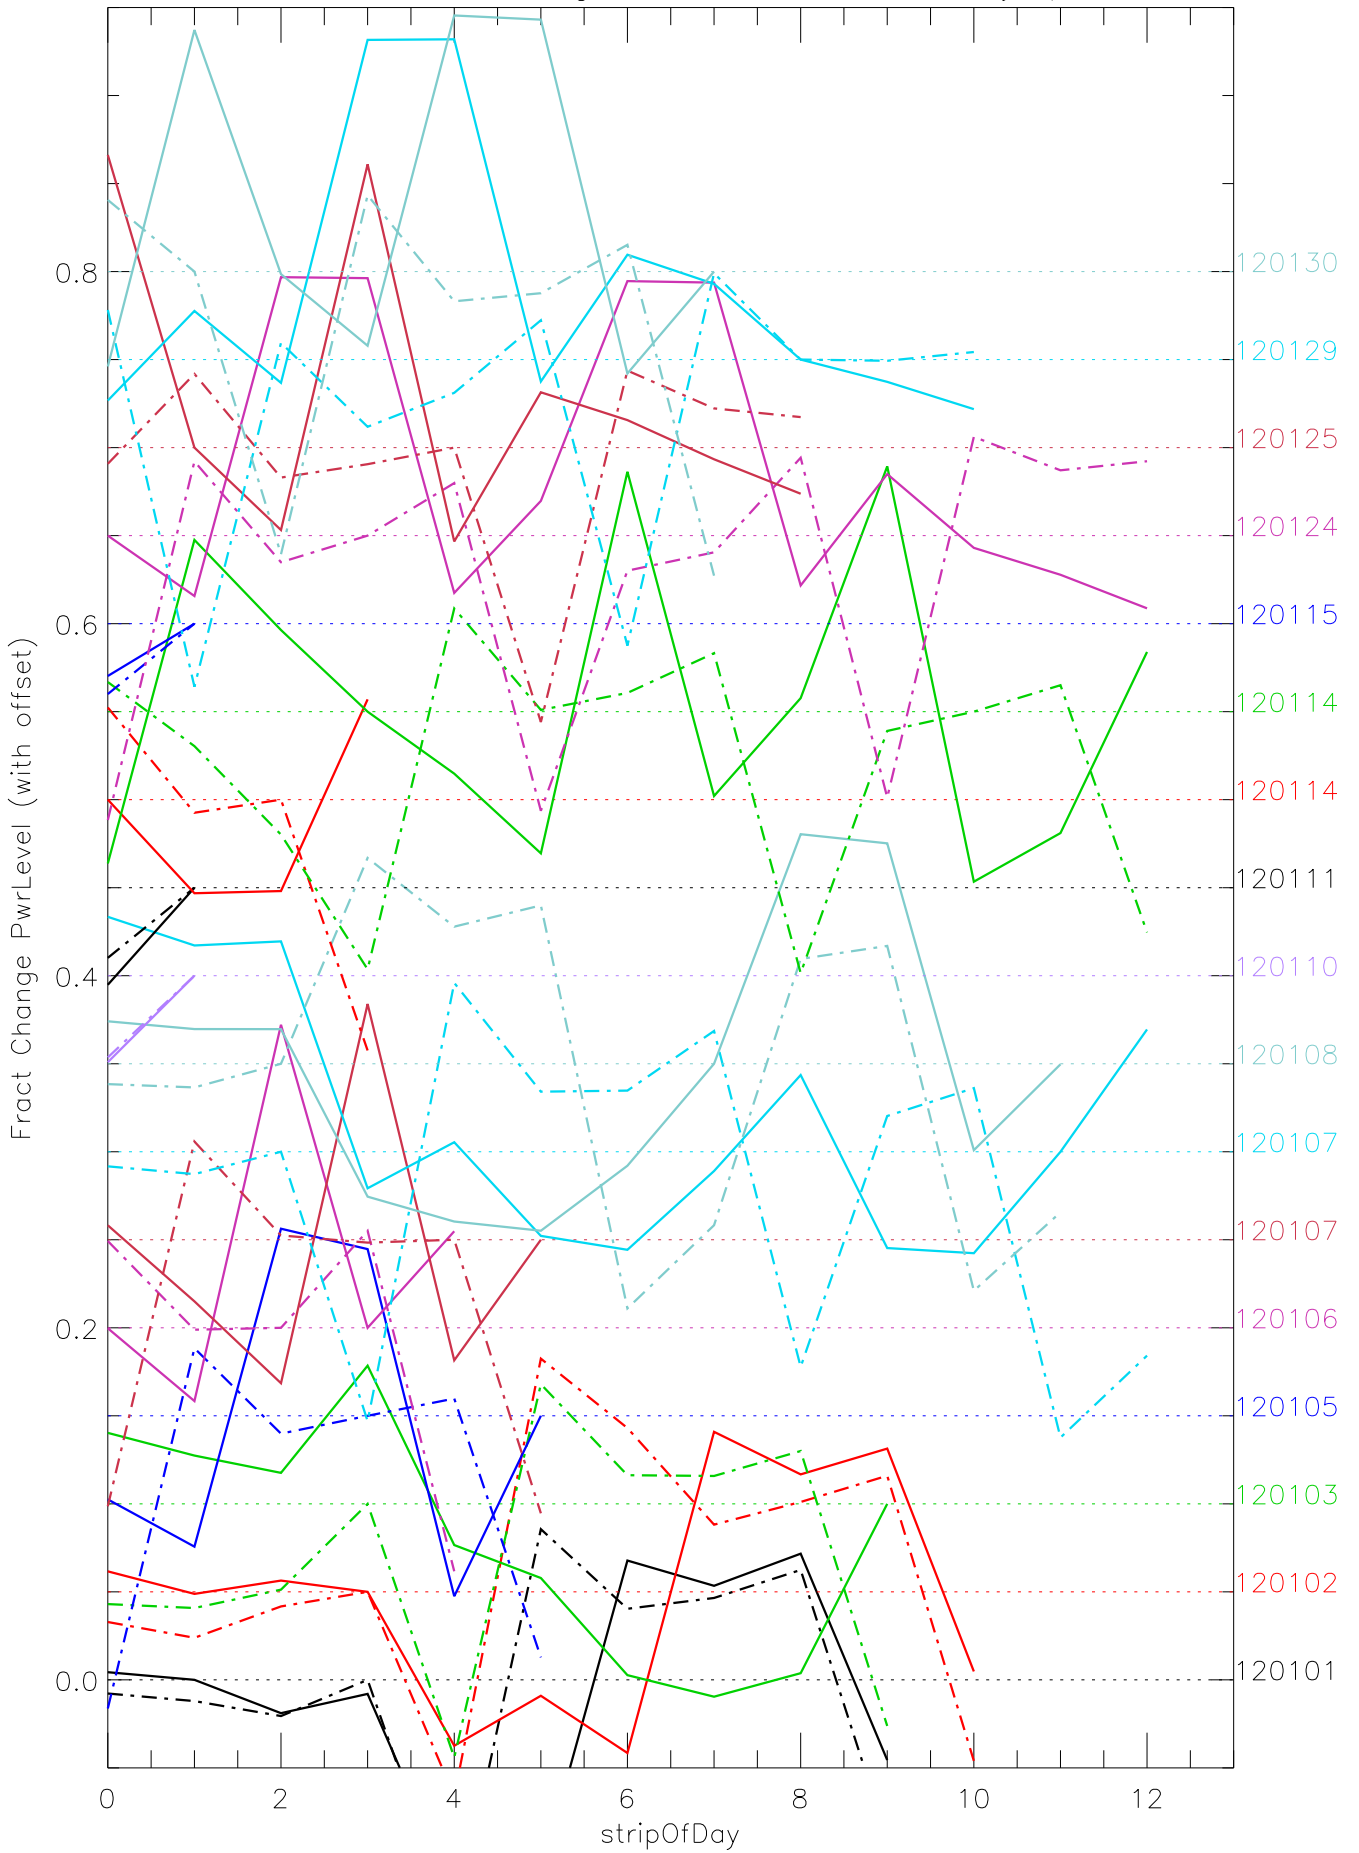

a2048 fractional change PwrLevel for each day. pixel:0

a2048 fractional change PwrLevel for each day. pixel:1

a2048 fractional change PwrLevel for each day. pixel:2

a2048 fractional change PwrLevel for each day. pixel:3

a2048 fractional change PwrLevel for each day. pixel:4

a2048 fractional change PwrLevel for each day. pixel:5

a2048 fractional change PwrLevel for each day. pixel:6