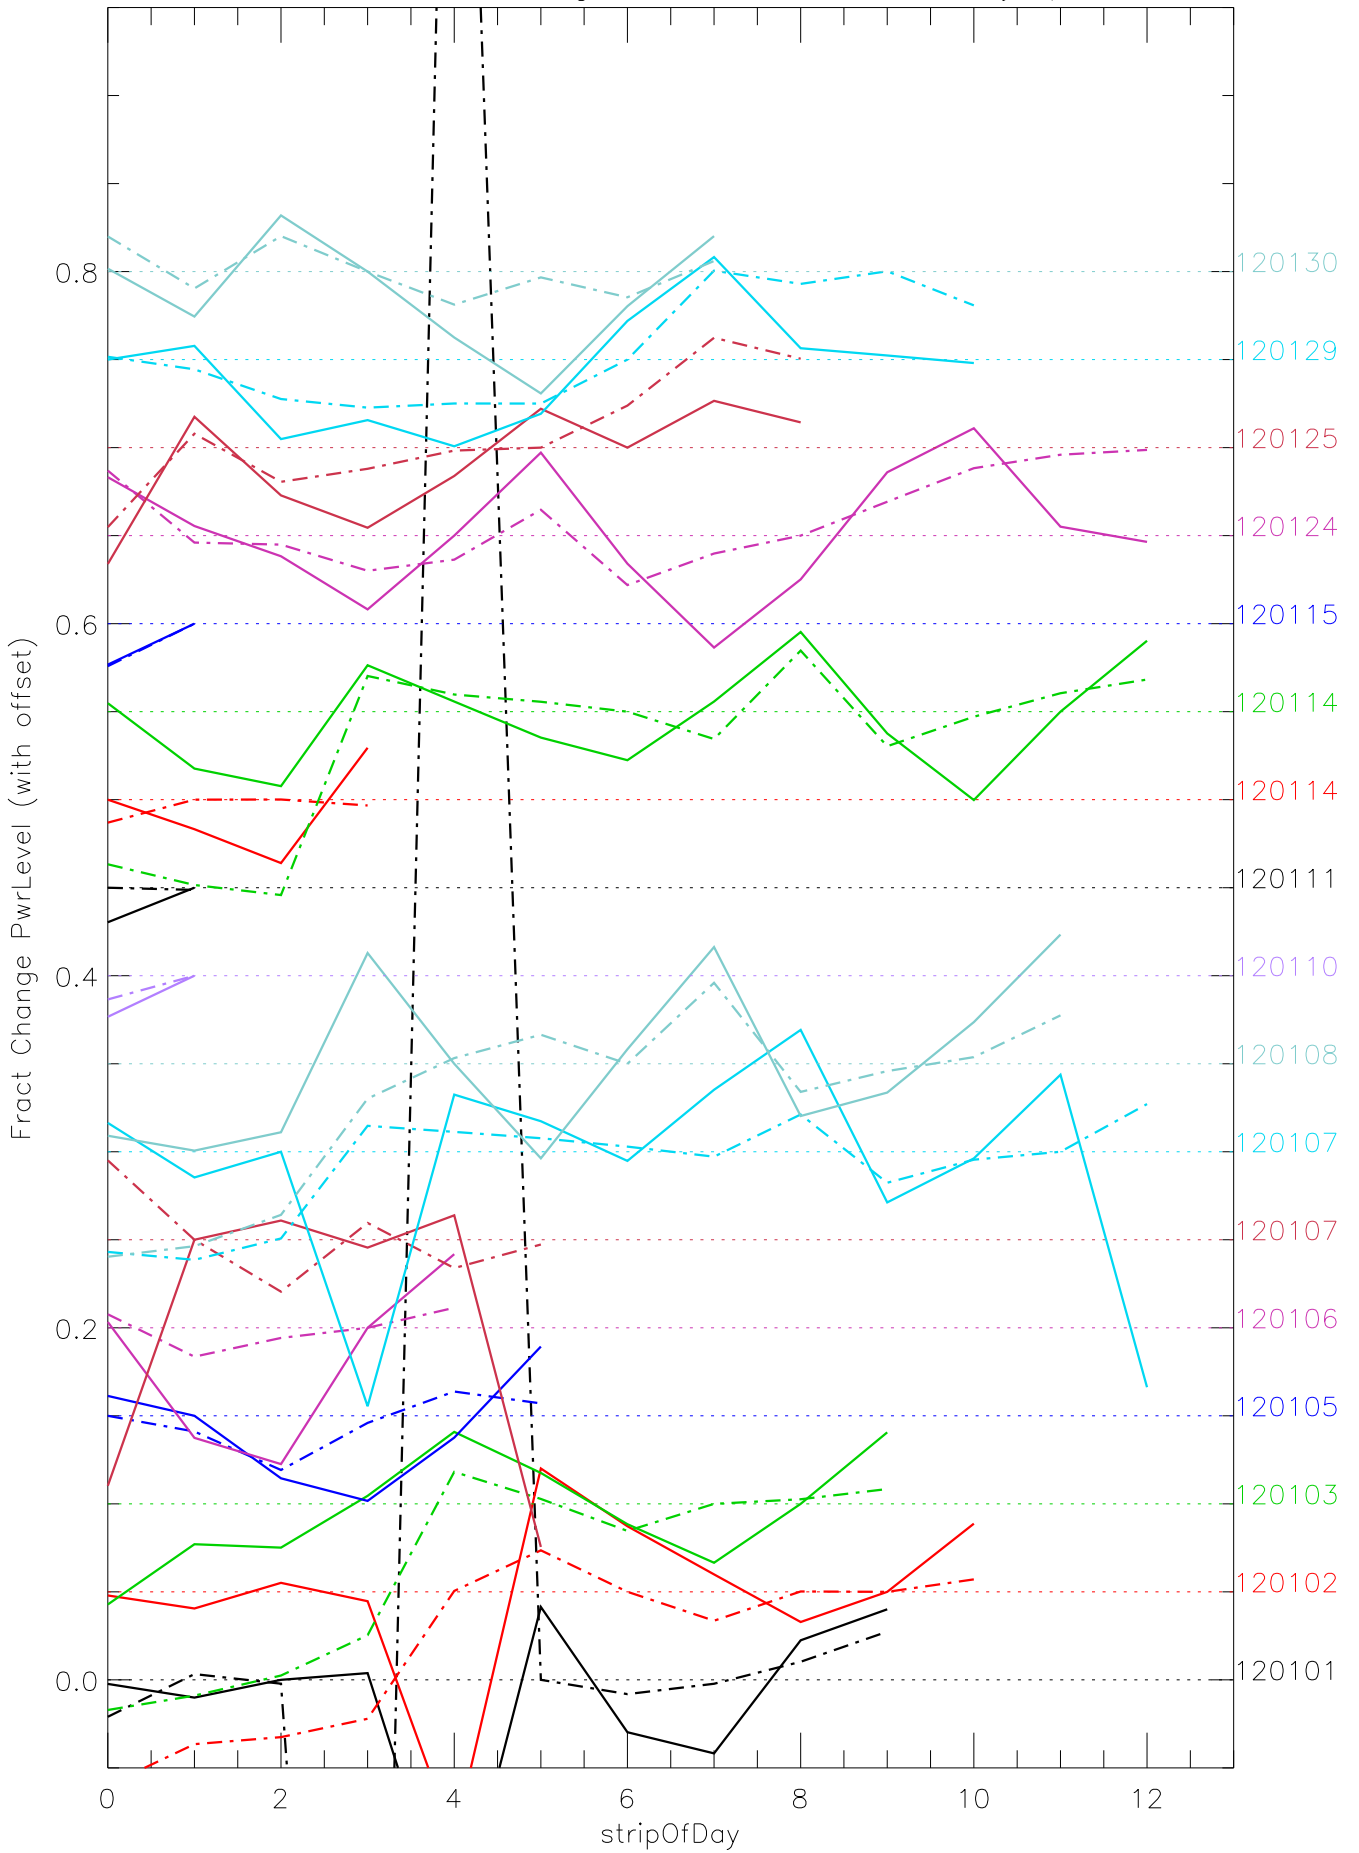

a2048 fractional change PwrLevel for each day. pixel:0

a2048 fractional change PwrLevel for each day. pixel:1

a2048 fractional change PwrLevel for each day. pixel:2

a2048 fractional change PwrLevel for each day. pixel:3

a2048 fractional change PwrLevel for each day. pixel:4

a2048 fractional change PwrLevel for each day. pixel:5

a2048 fractional change PwrLevel for each day. pixel:6