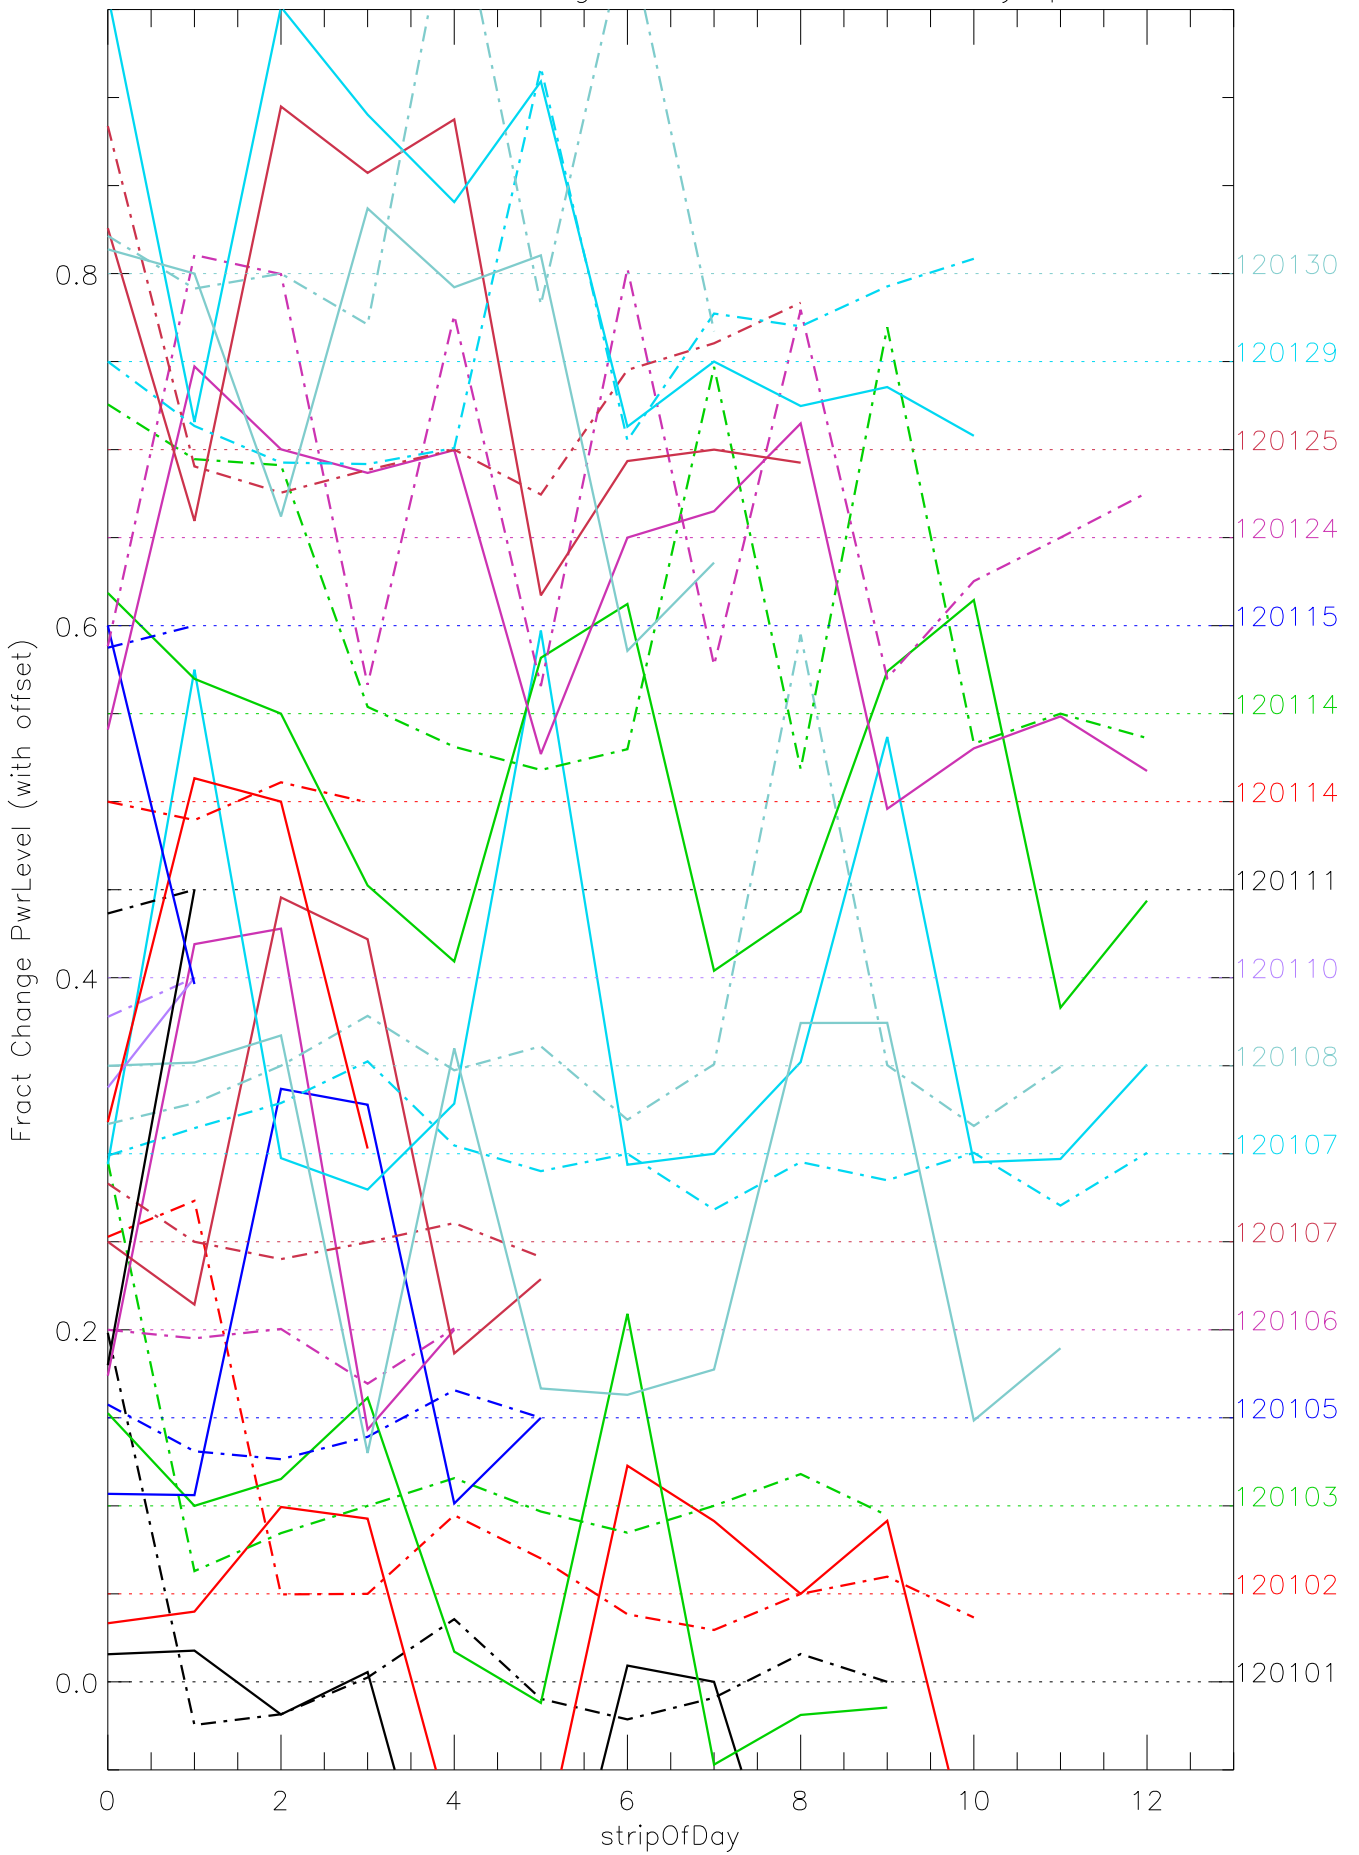

a2048 fractional change PwrLevel for each day. pixel:0

a2048 fractional change PwrLevel for each day. pixel:1

a2048 fractional change PwrLevel for each day. pixel:2

a2048 fractional change PwrLevel for each day. pixel:3

a2048 fractional change PwrLevel for each day. pixel:4

a2048 fractional change PwrLevel for each day. pixel:5

a2048 fractional change PwrLevel for each day. pixel:6