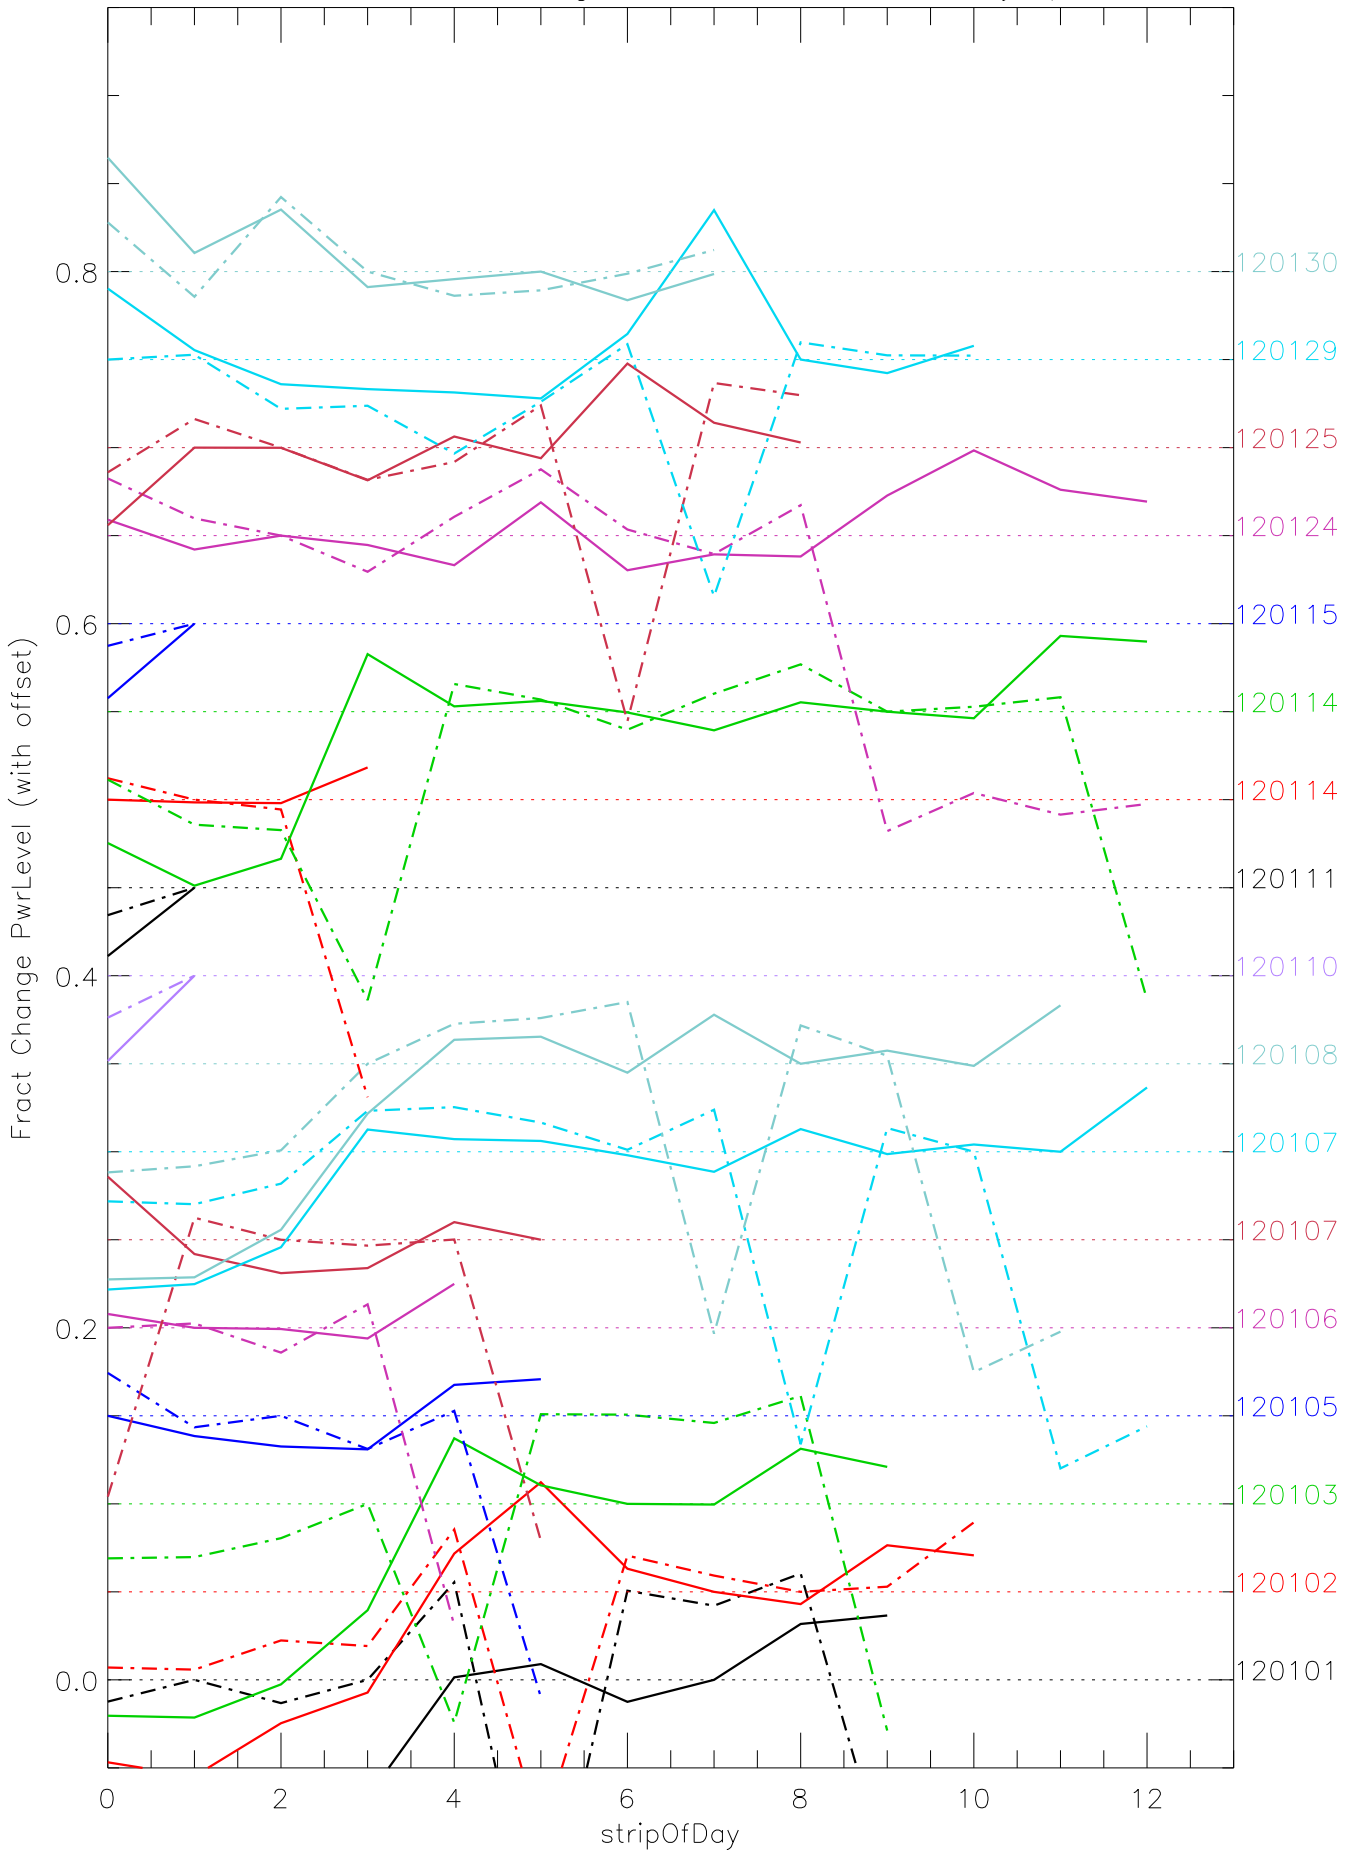

a2048 fractional change PwrLevel for each day. pixel:0

a2048 fractional change PwrLevel for each day. pixel:1

a2048 fractional change PwrLevel for each day. pixel:2

a2048 fractional change PwrLevel for each day. pixel:3

a2048 fractional change PwrLevel for each day. pixel:4

a2048 fractional change PwrLevel for each day. pixel:5

a2048 fractional change PwrLevel for each day. pixel:6