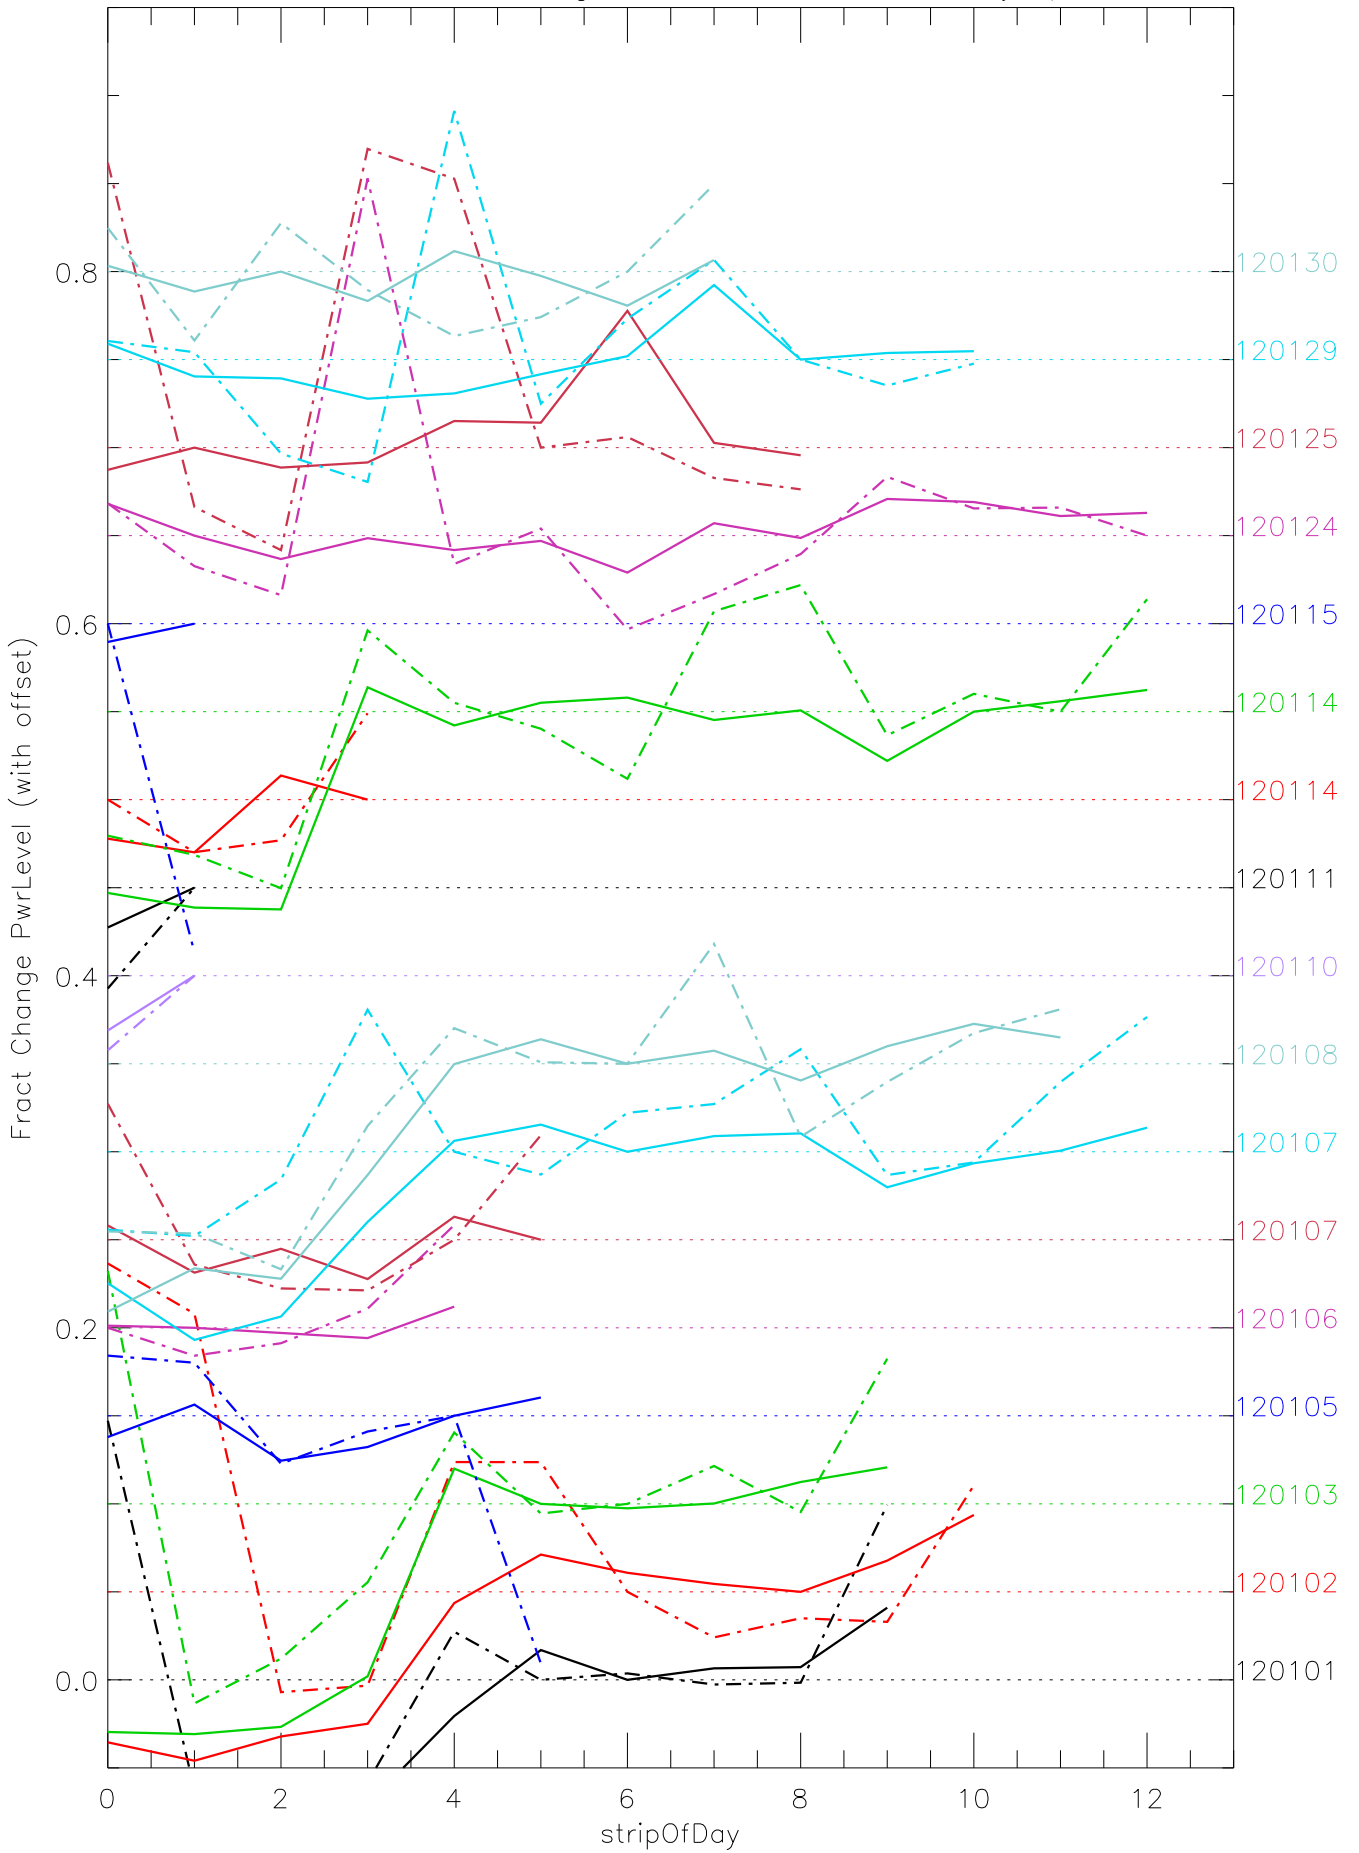

a2048 fractional change PwrLevel for each day. pixel:0

a2048 fractional change PwrLevel for each day. pixel:1

a2048 fractional change PwrLevel for each day. pixel:2

a2048 fractional change PwrLevel for each day. pixel:3

a2048 fractional change PwrLevel for each day. pixel:4

a2048 fractional change PwrLevel for each day. pixel:5

a2048 fractional change PwrLevel for each day. pixel:6