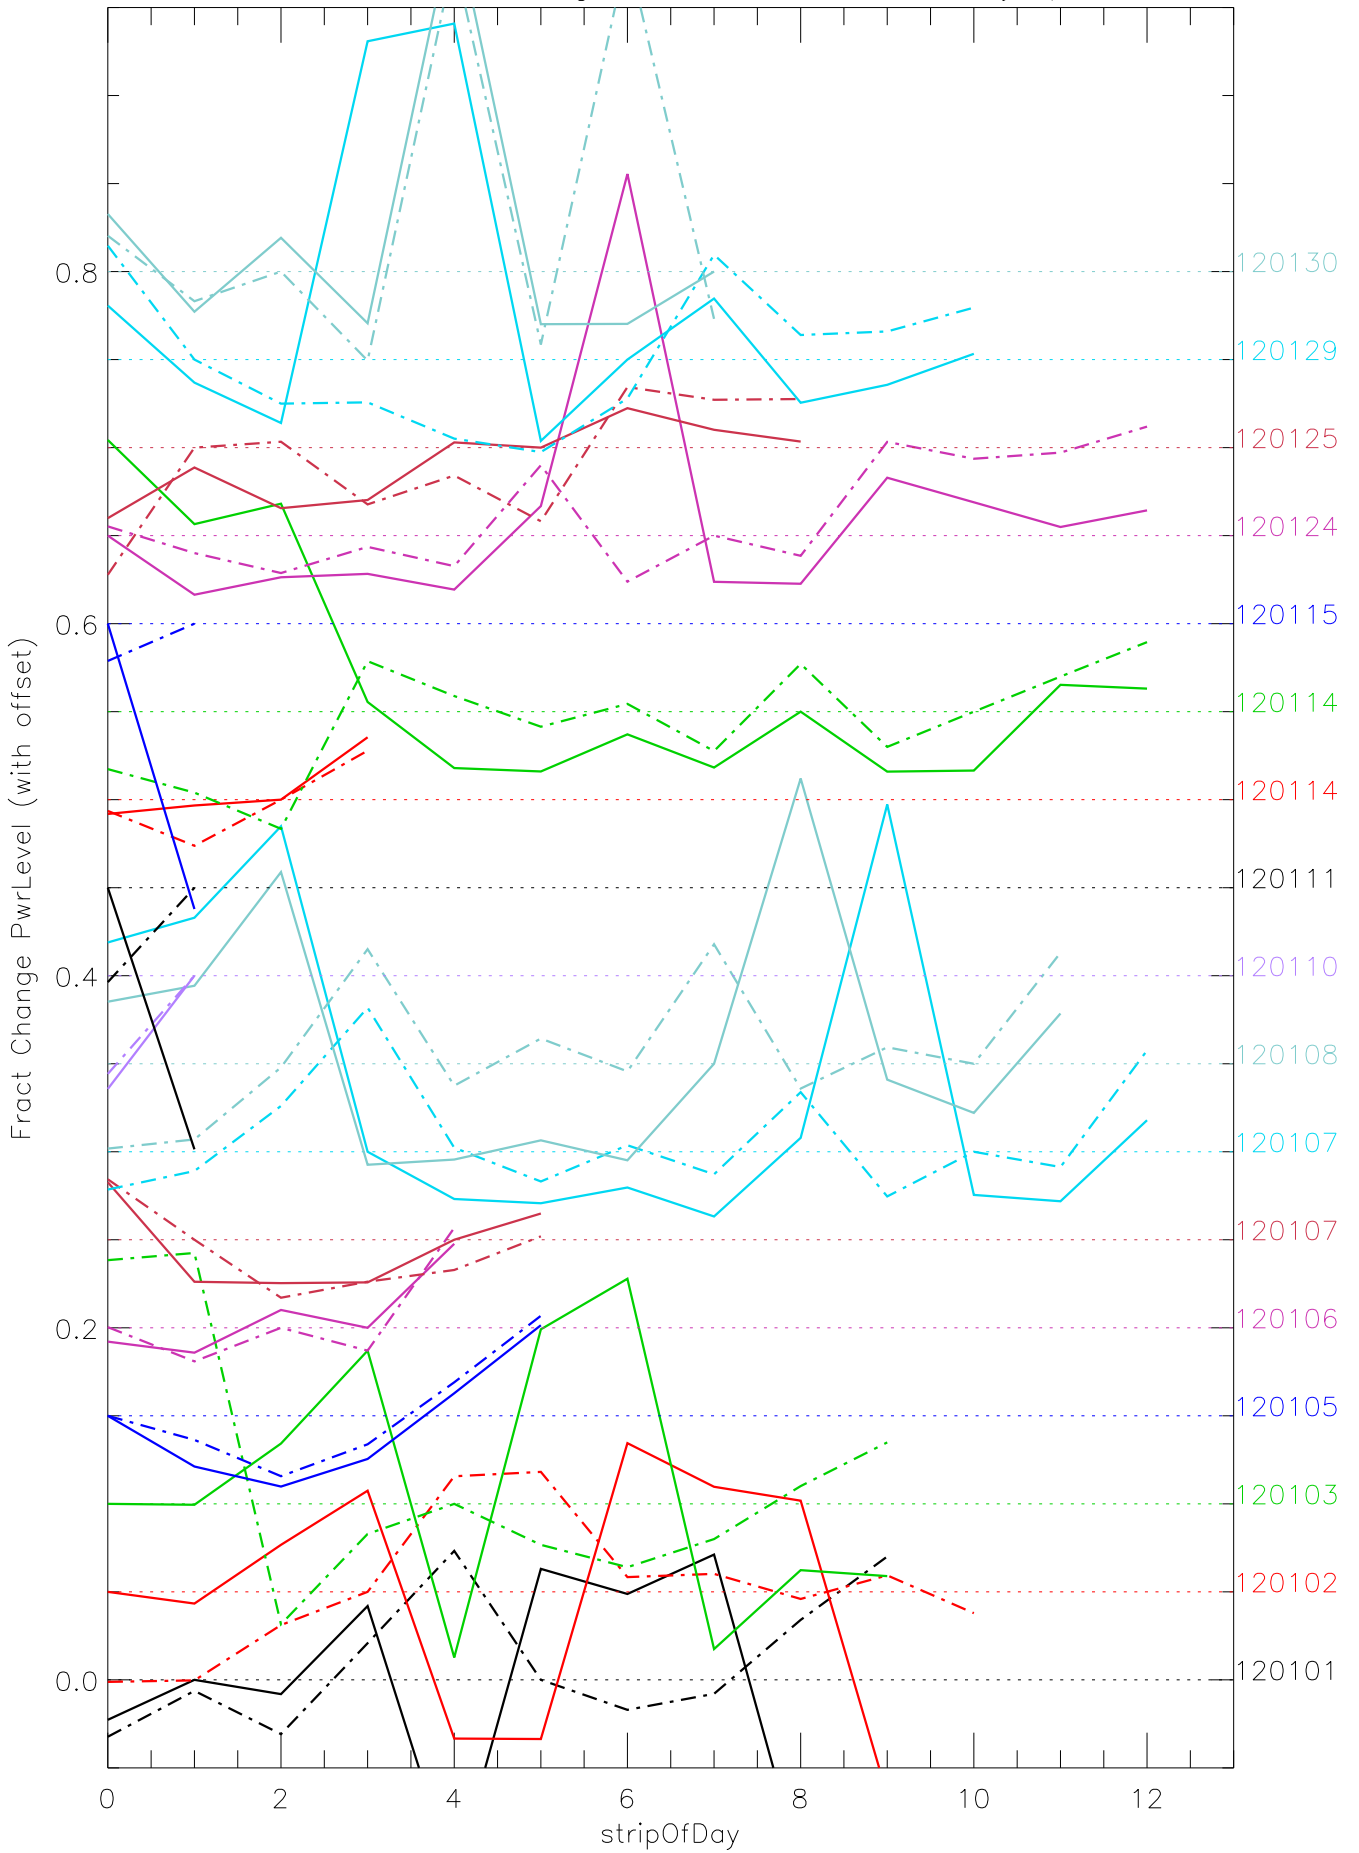

a2048 fractional change PwrLevel for each day. pixel:0

a2048 fractional change PwrLevel for each day. pixel:1

a2048 fractional change PwrLevel for each day. pixel:2

a2048 fractional change PwrLevel for each day. pixel:3

a2048 fractional change PwrLevel for each day. pixel:4

a2048 fractional change PwrLevel for each day. pixel:5

a2048 fractional change PwrLevel for each day. pixel:6