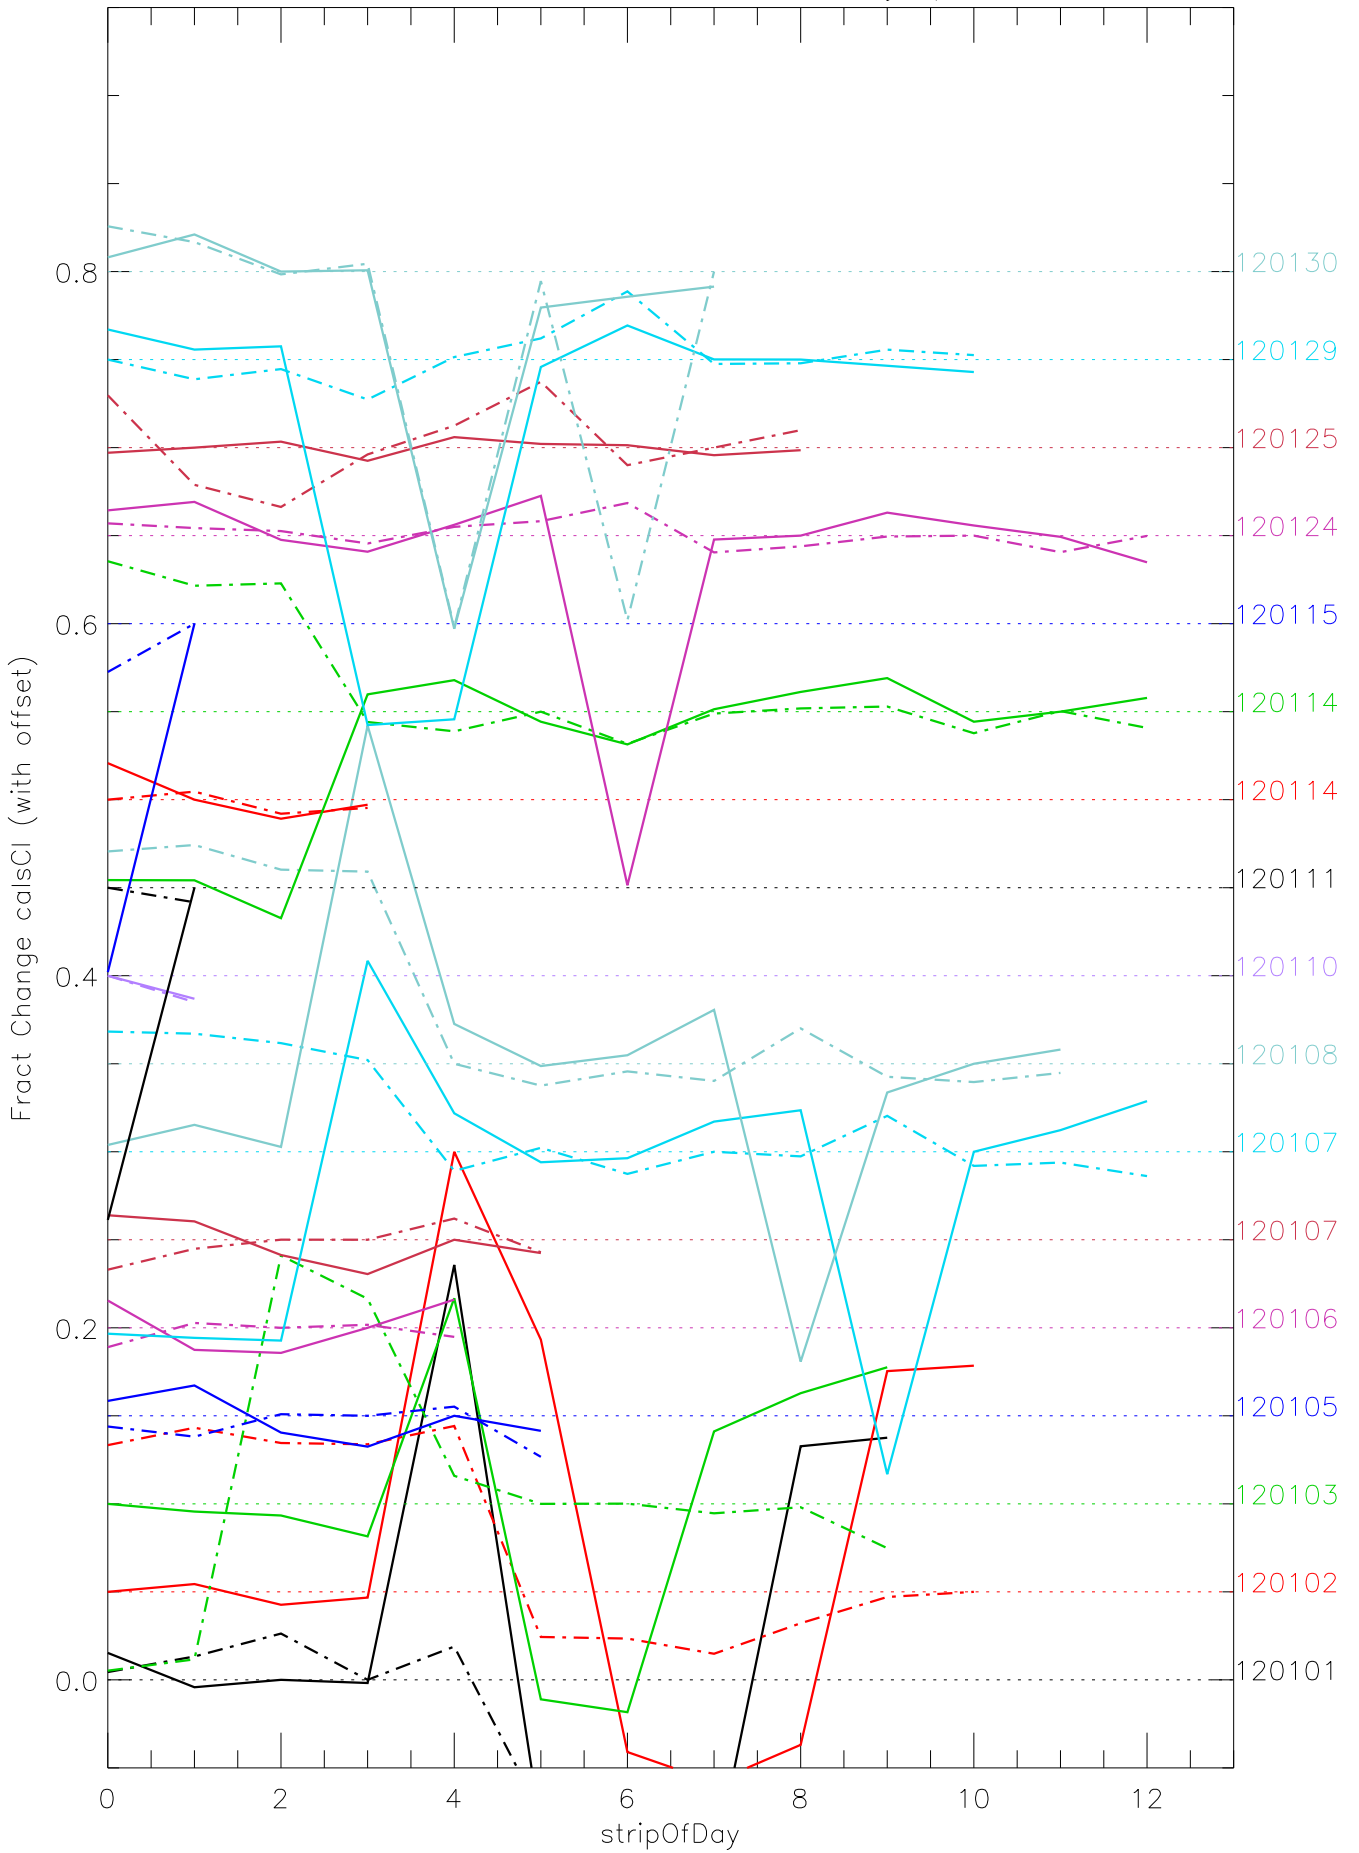

a2048 calsci factors for each day. pixel:0

a2048 calsci factors for each day. pixel:1

a2048 calsci factors for each day. pixel:2

a2048 calsci factors for each day. pixel:3

a2048 calsci factors for each day. pixel:4

a2048 calsci factors for each day. pixel:5

a2048 calsci factors for each day. pixel:6