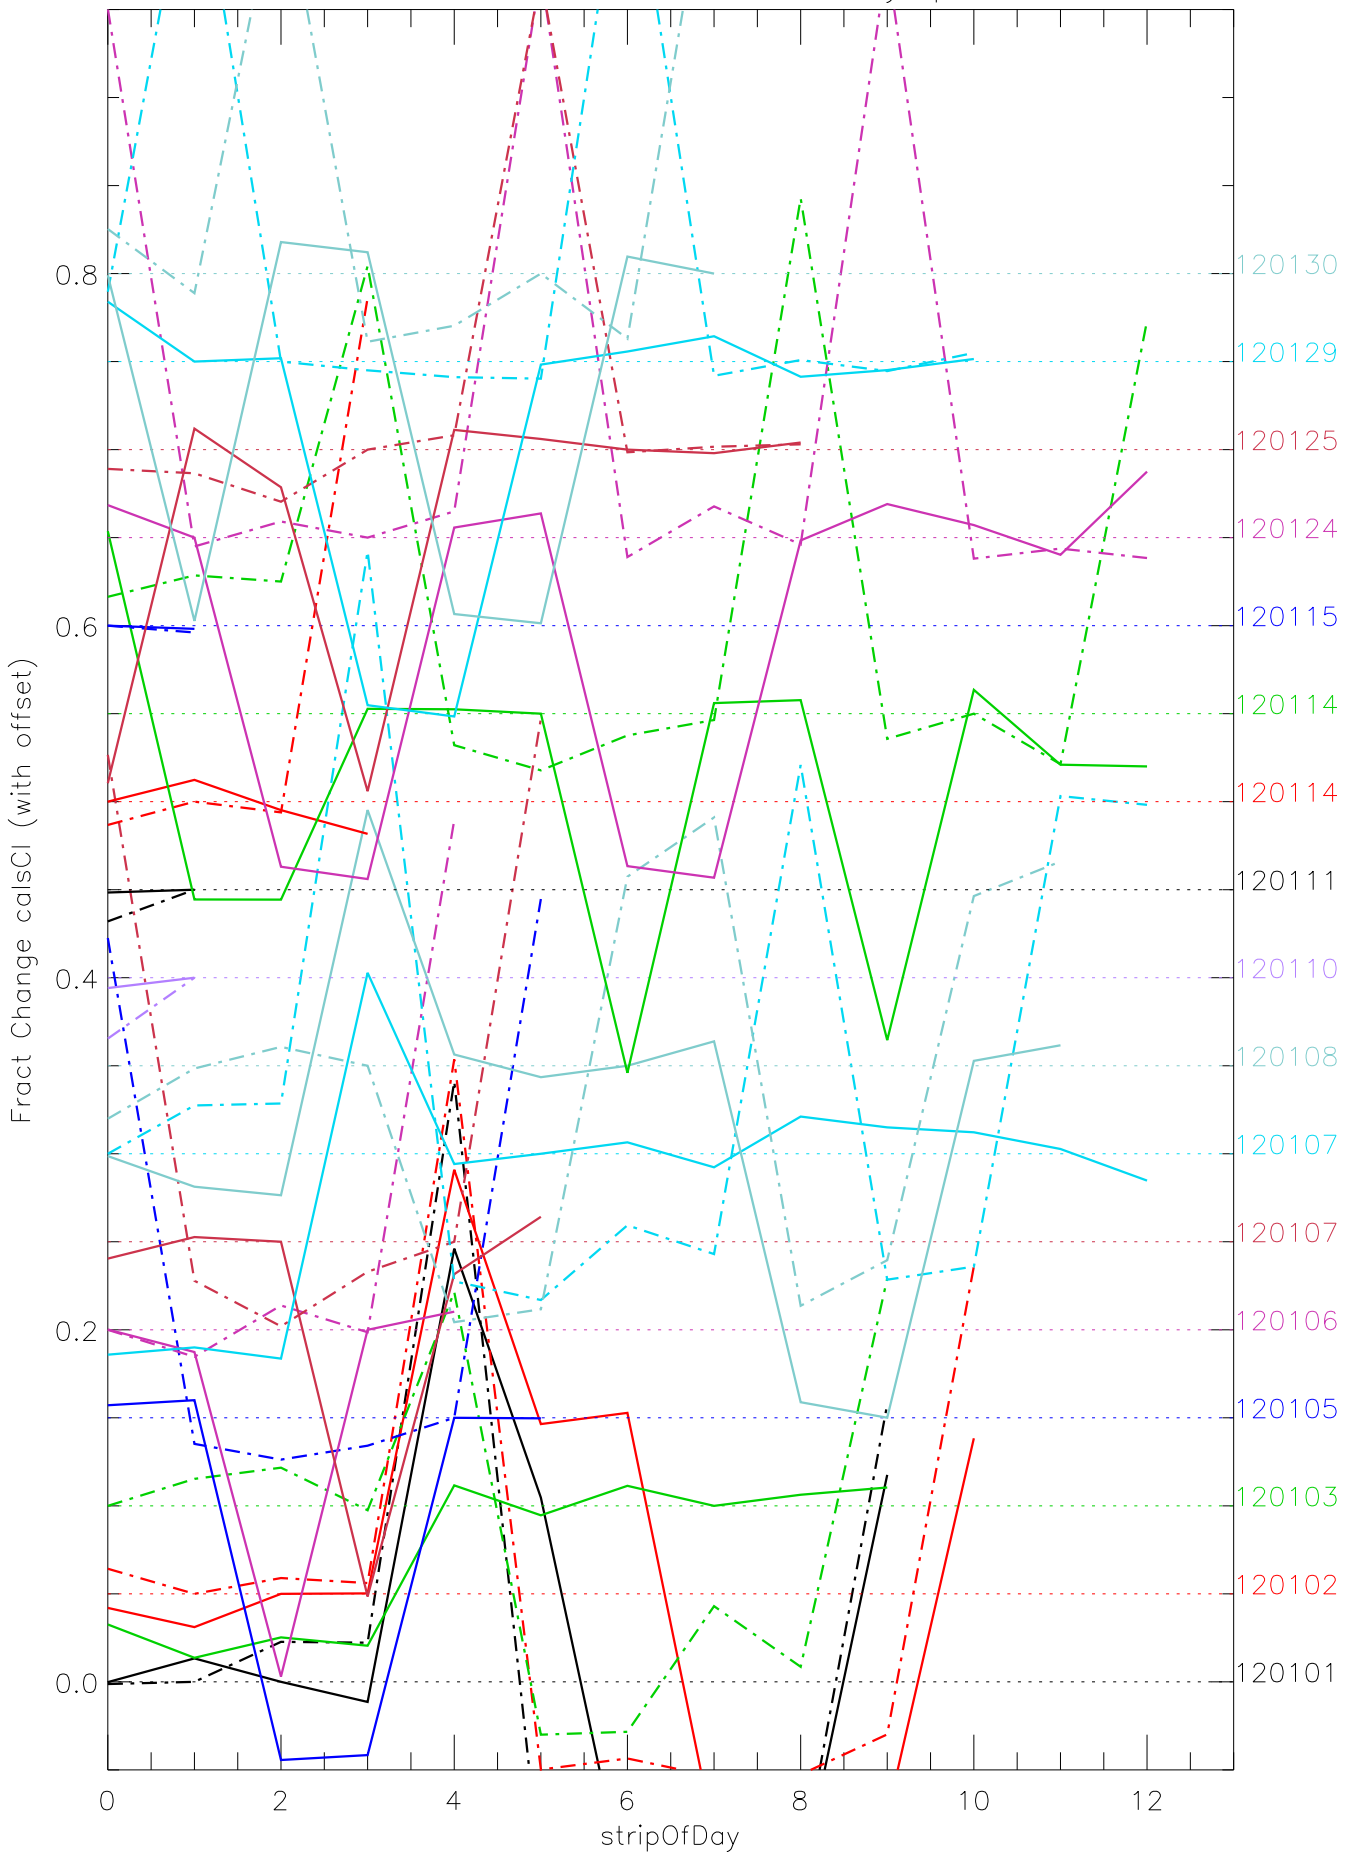

a2048 calsci factors for each day. pixel:0

a2048 calsci factors for each day. pixel:1

a2048 calsci factors for each day. pixel:2

a2048 calsci factors for each day. pixel:3

a2048 calsci factors for each day. pixel:4

a2048 calsci factors for each day. pixel:5

a2048 calsci factors for each day. pixel:6