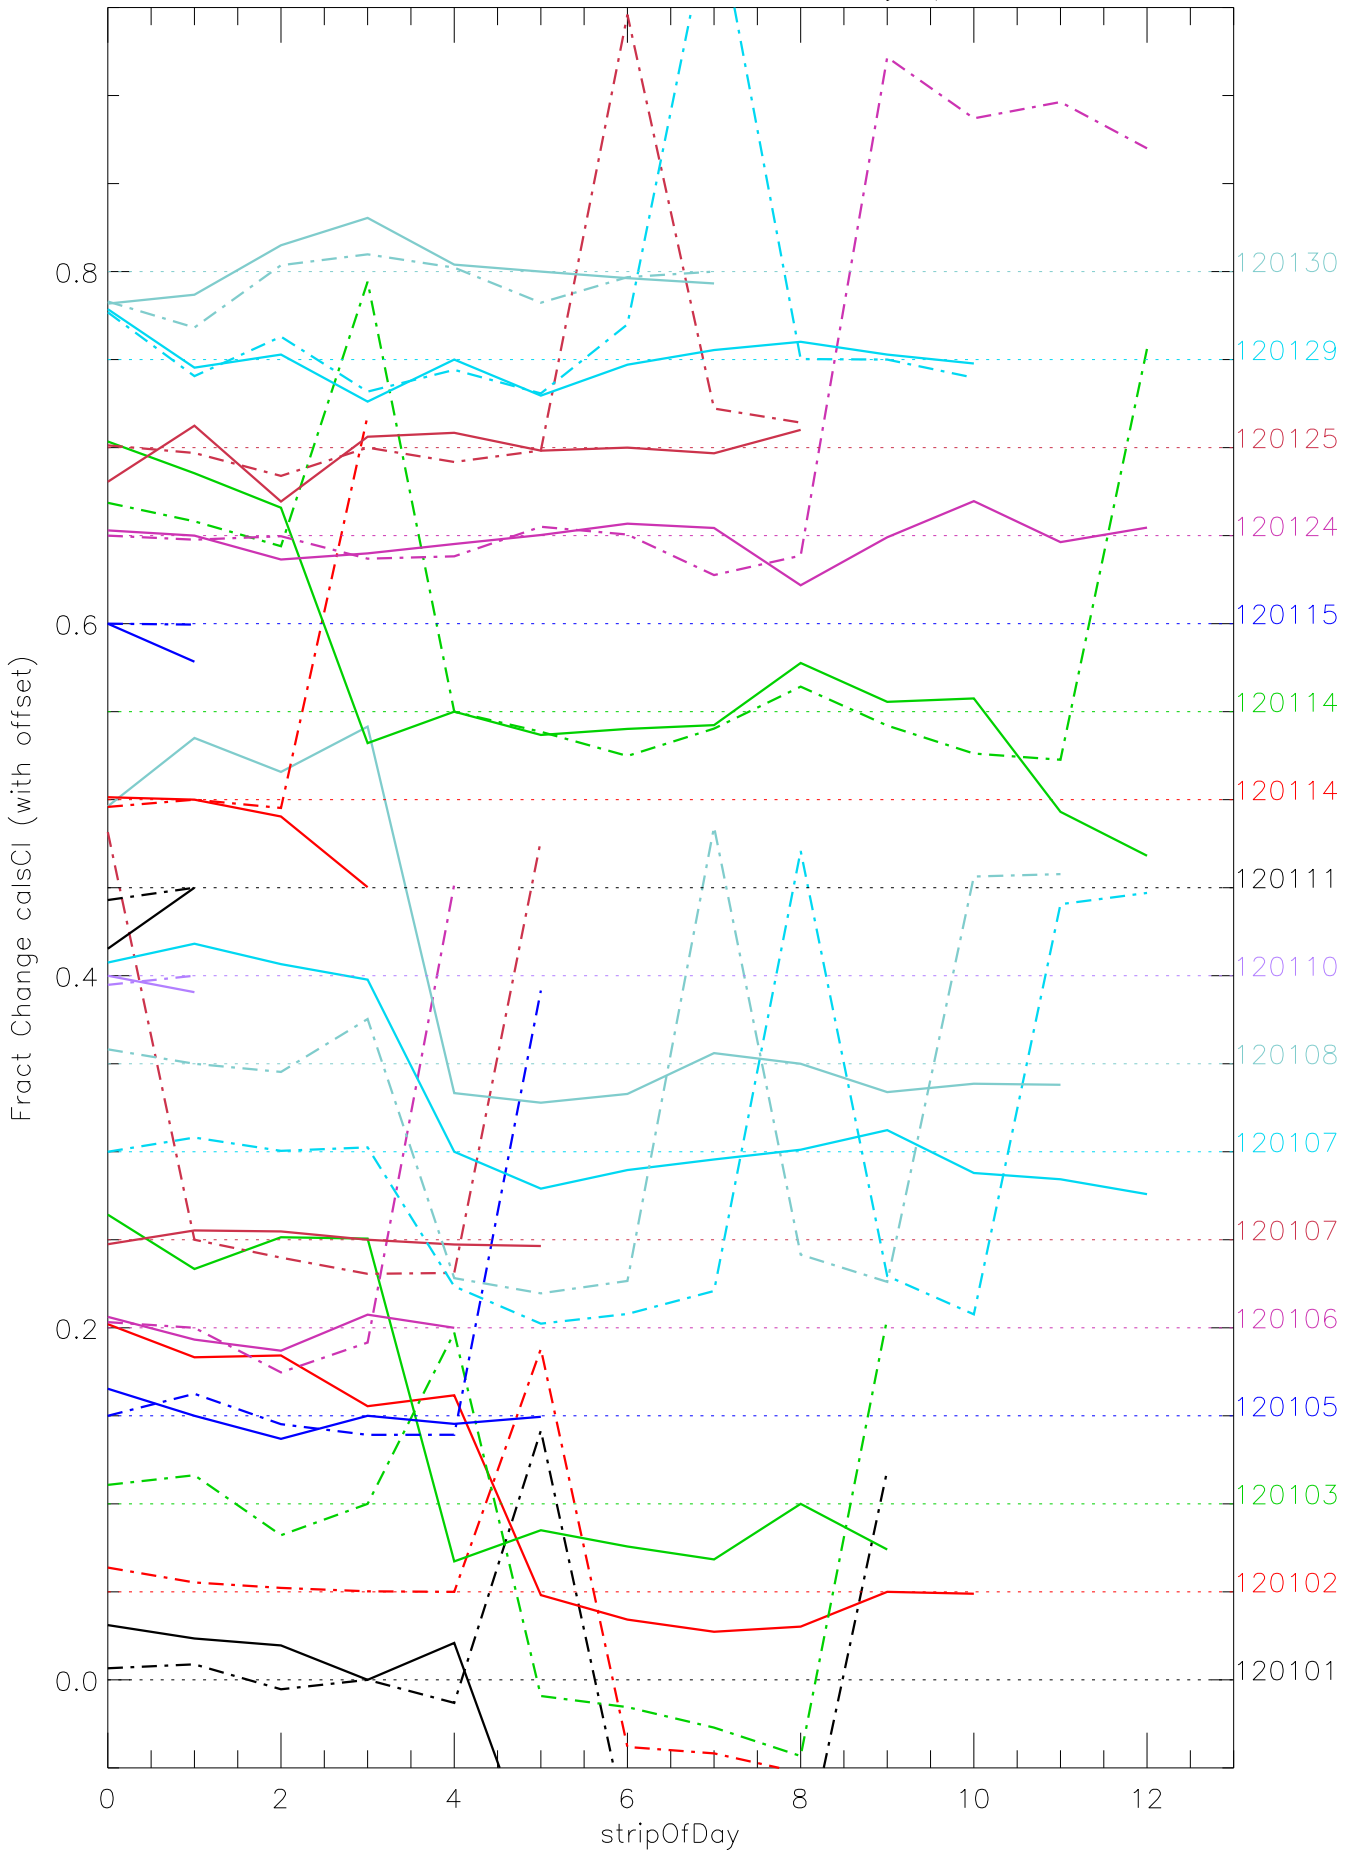

a2048 calsci factors for each day. pixel:0

a2048 calsci factors for each day. pixel:1

a2048 calsci factors for each day. pixel:2

a2048 calsci factors for each day. pixel:3

a2048 calsci factors for each day. pixel:4

a2048 calsci factors for each day. pixel:5

a2048 calsci factors for each day. pixel:6