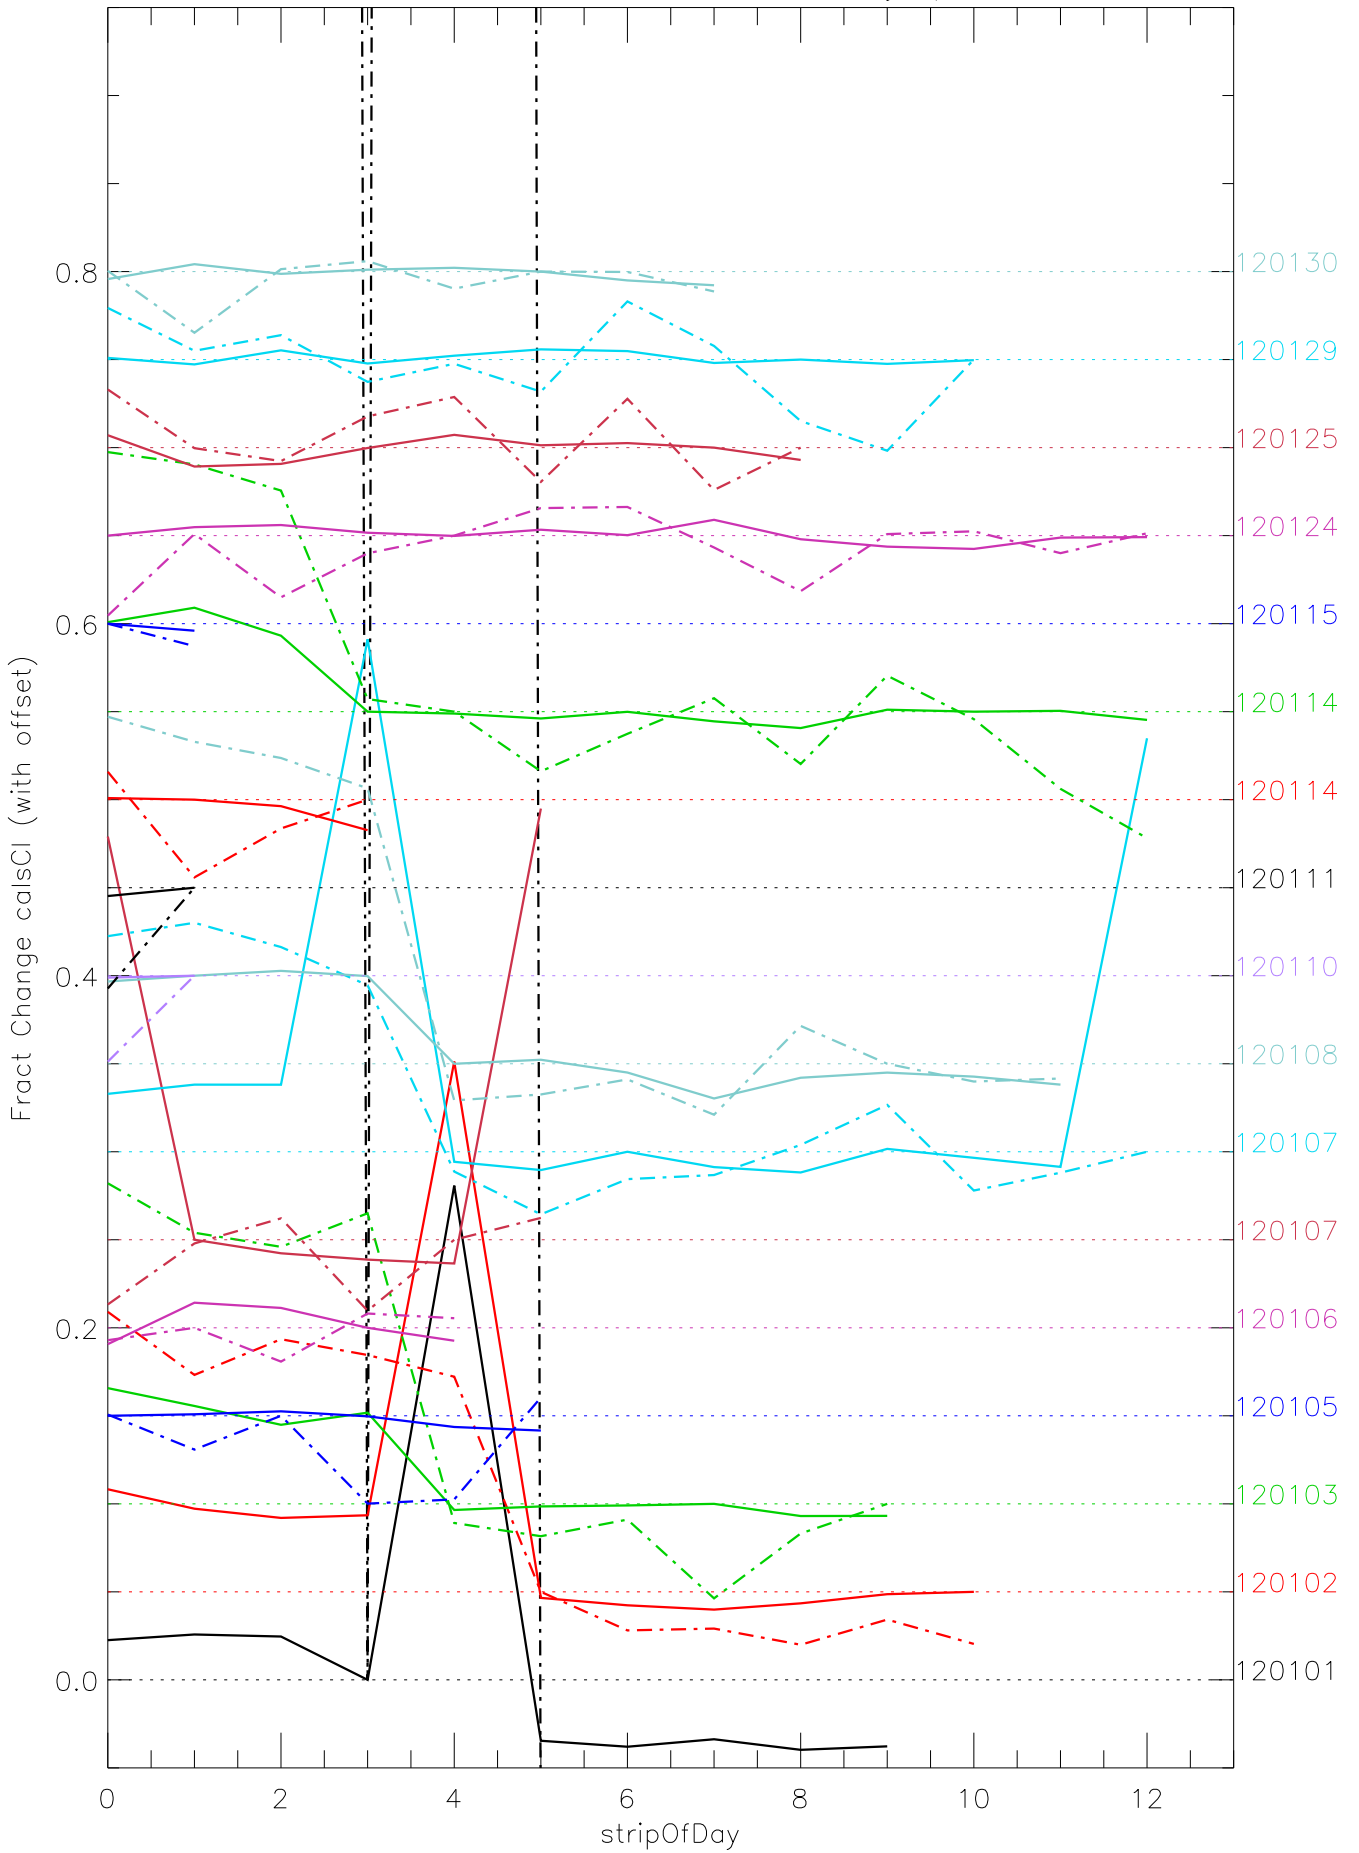

a2048 calsci factors for each day. pixel:0

a2048 calsci factors for each day. pixel:1

a2048 calsci factors for each day. pixel:2

a2048 calsci factors for each day. pixel:3

a2048 calsci factors for each day. pixel:4

a2048 calsci factors for each day. pixel:5

a2048 calsci factors for each day. pixel:6