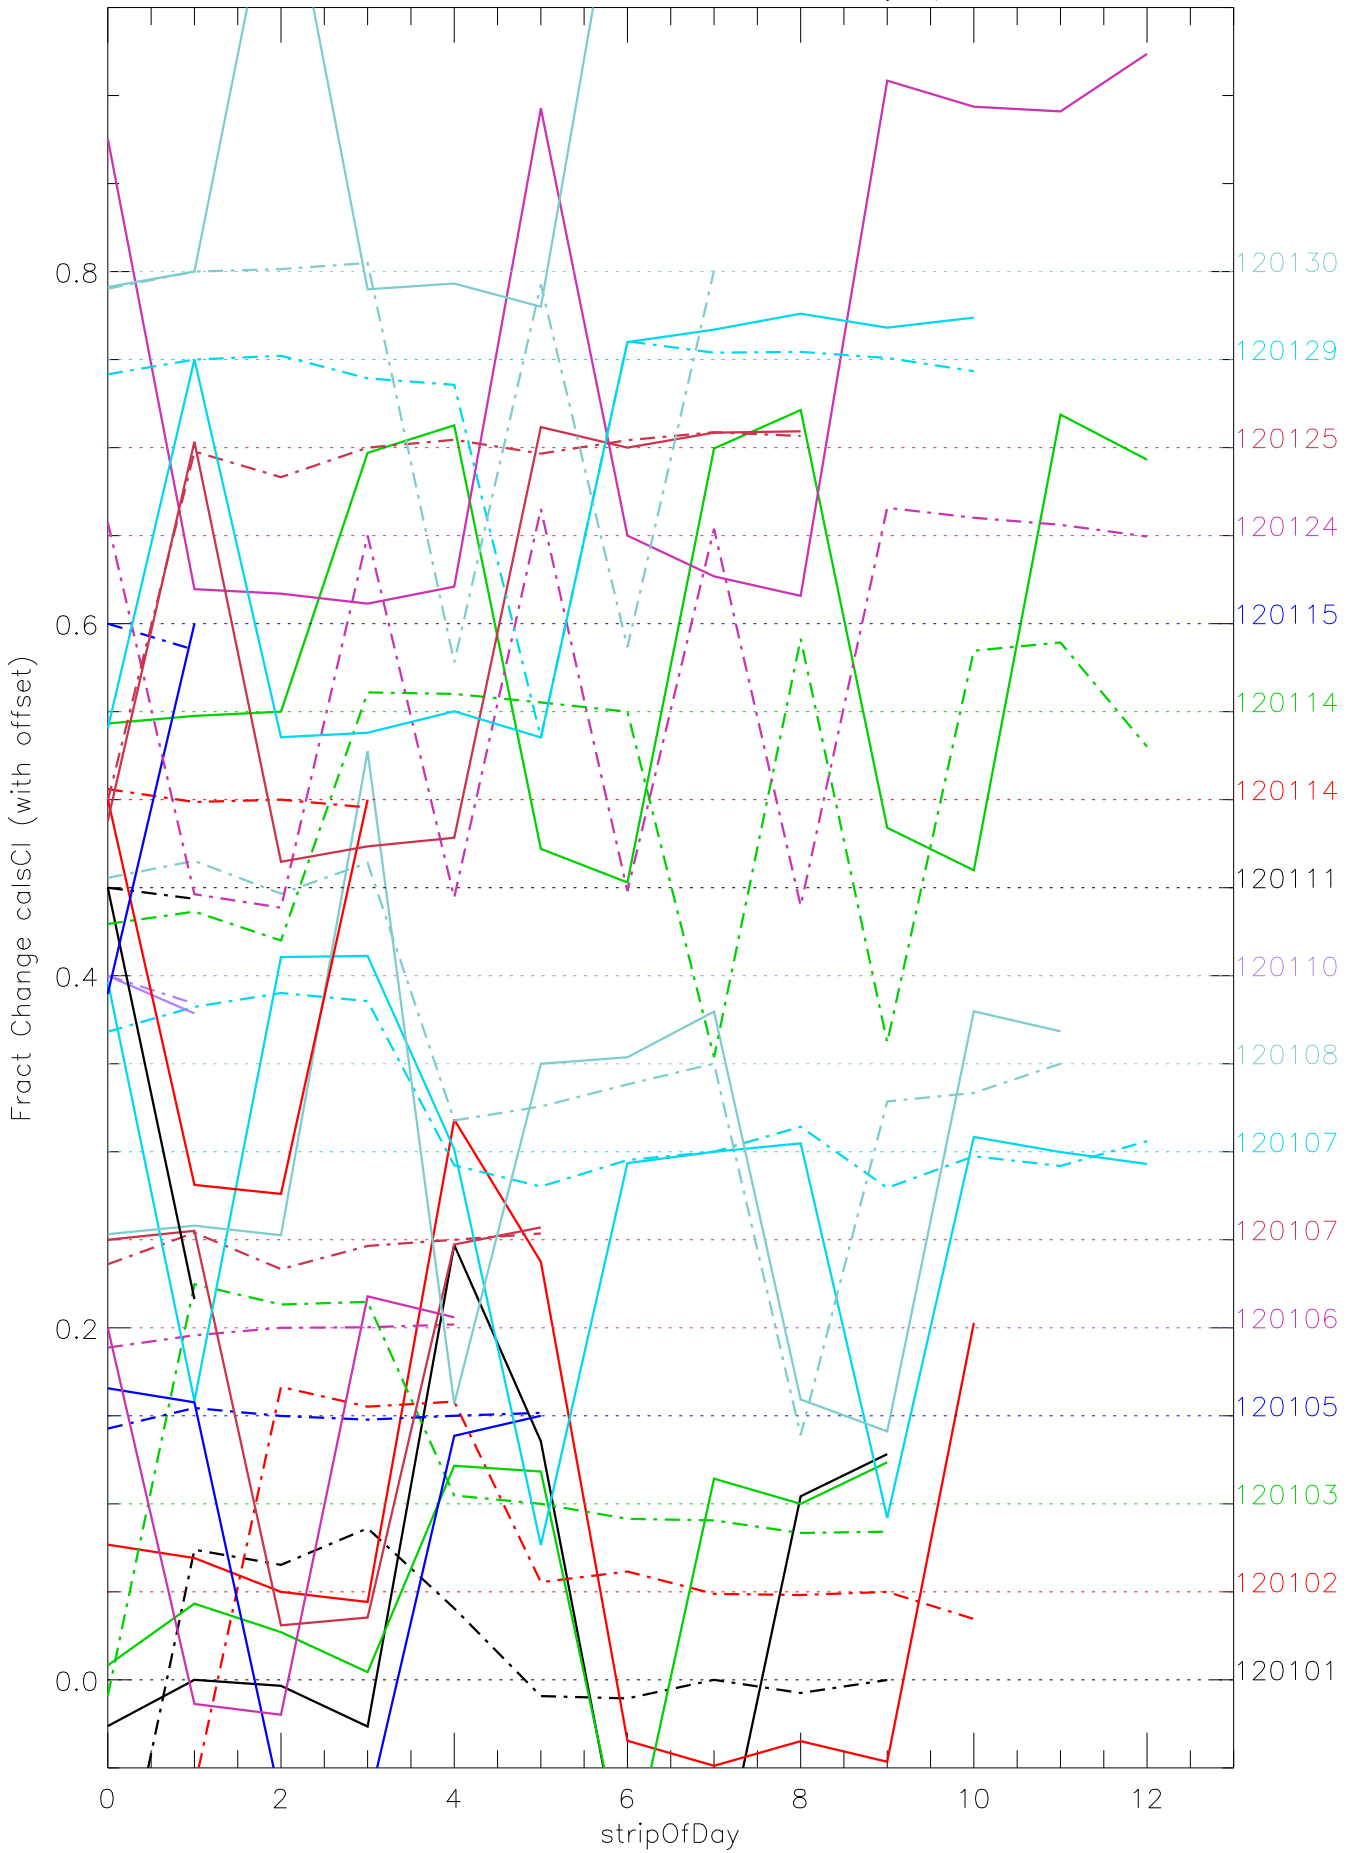

a2048 calsci factors for each day. pixel:0

a2048 calsci factors for each day. pixel:1

a2048 calsci factors for each day. pixel:2

a2048 calsci factors for each day. pixel:3

a2048 calsci factors for each day. pixel:4

a2048 calsci factors for each day. pixel:5

a2048 calsci factors for each day. pixel:6