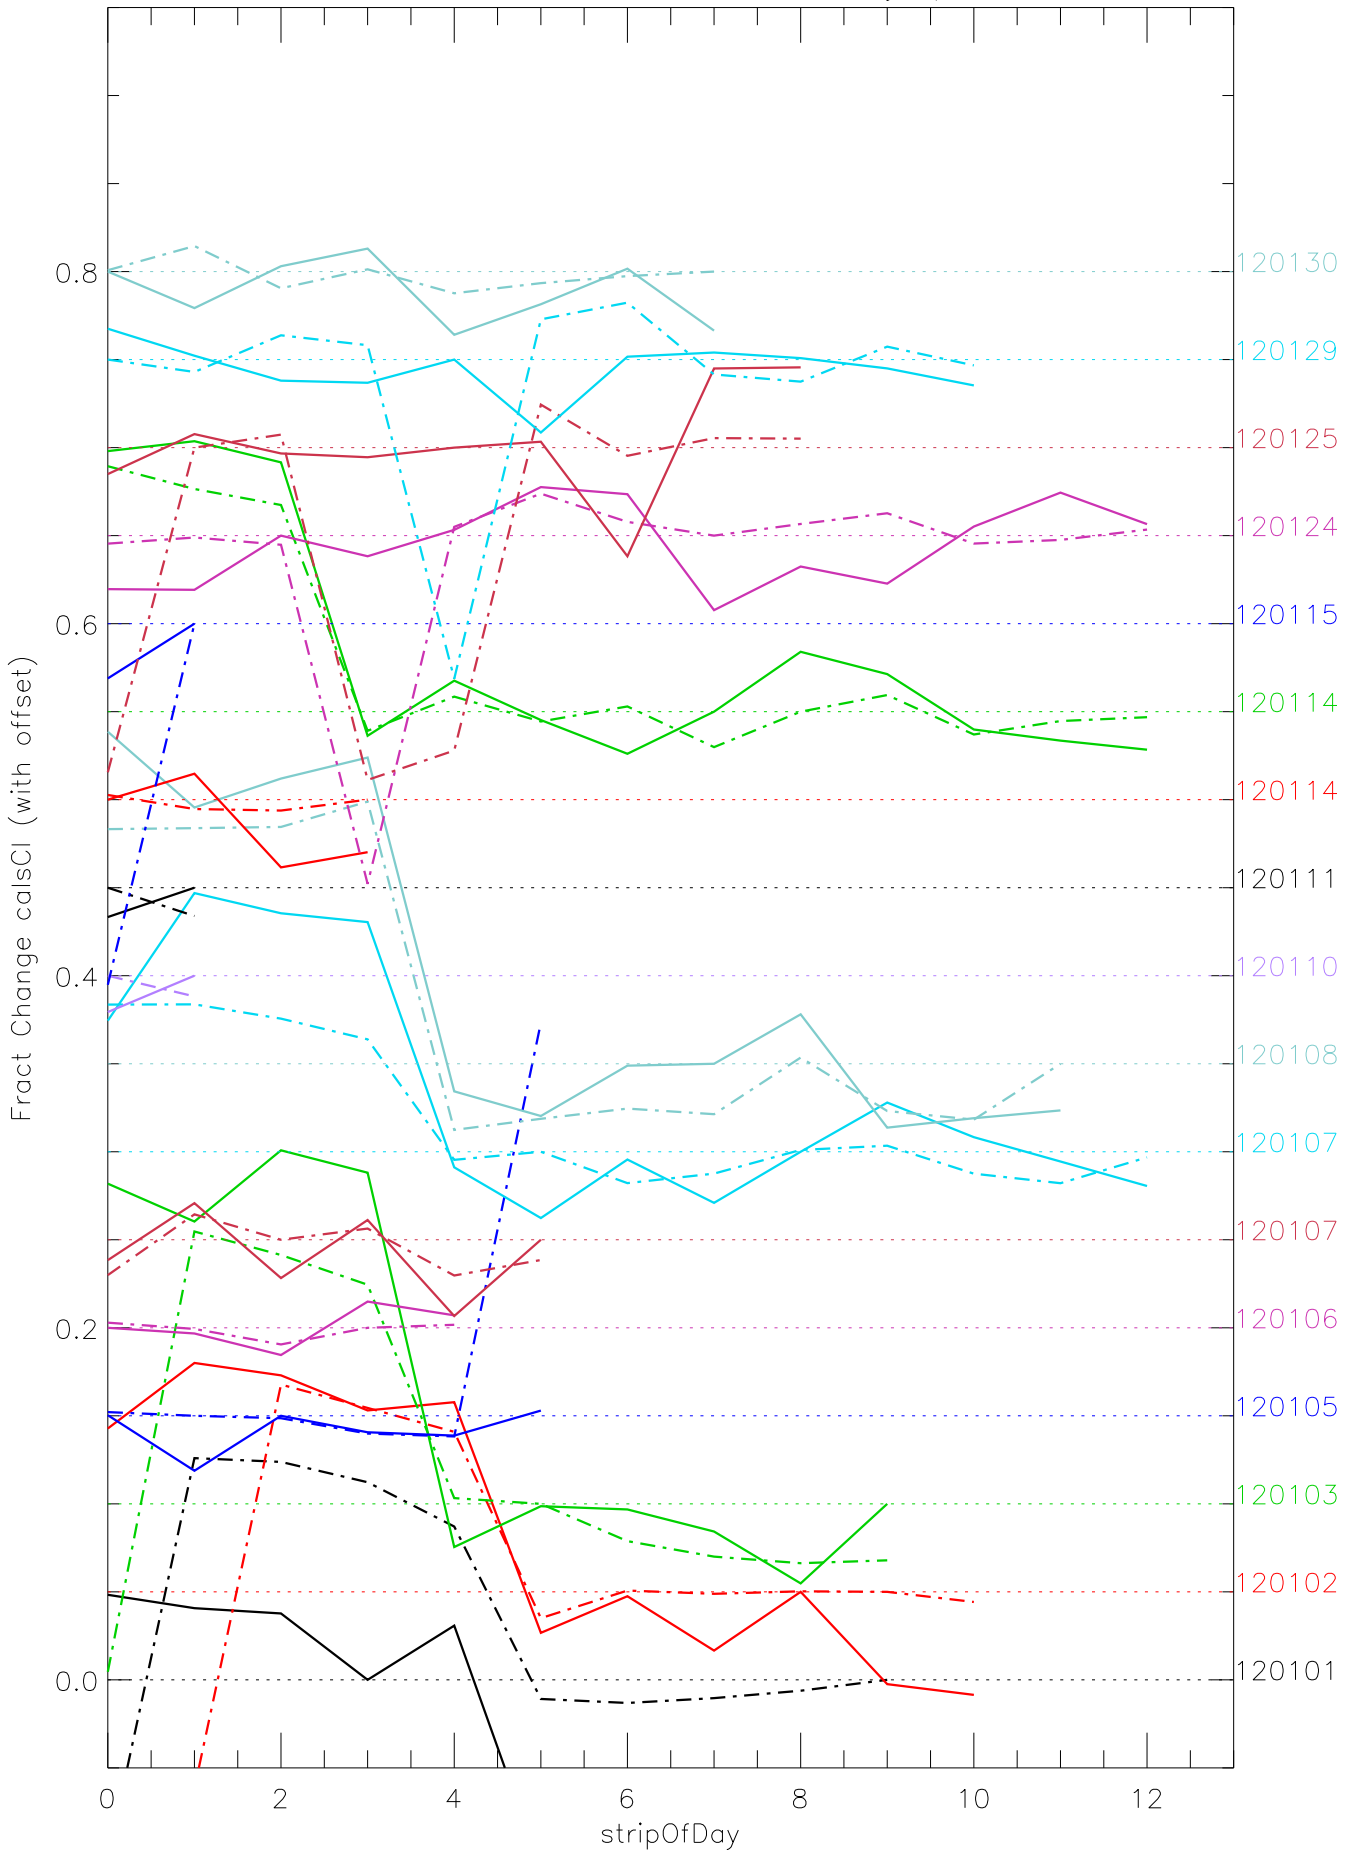

a2048 calsci factors for each day. pixel:0

a2048 calsci factors for each day. pixel:1

a2048 calsci factors for each day. pixel:2

a2048 calsci factors for each day. pixel:3

a2048 calsci factors for each day. pixel:4

a2048 calsci factors for each day. pixel:5

a2048 calsci factors for each day. pixel:6