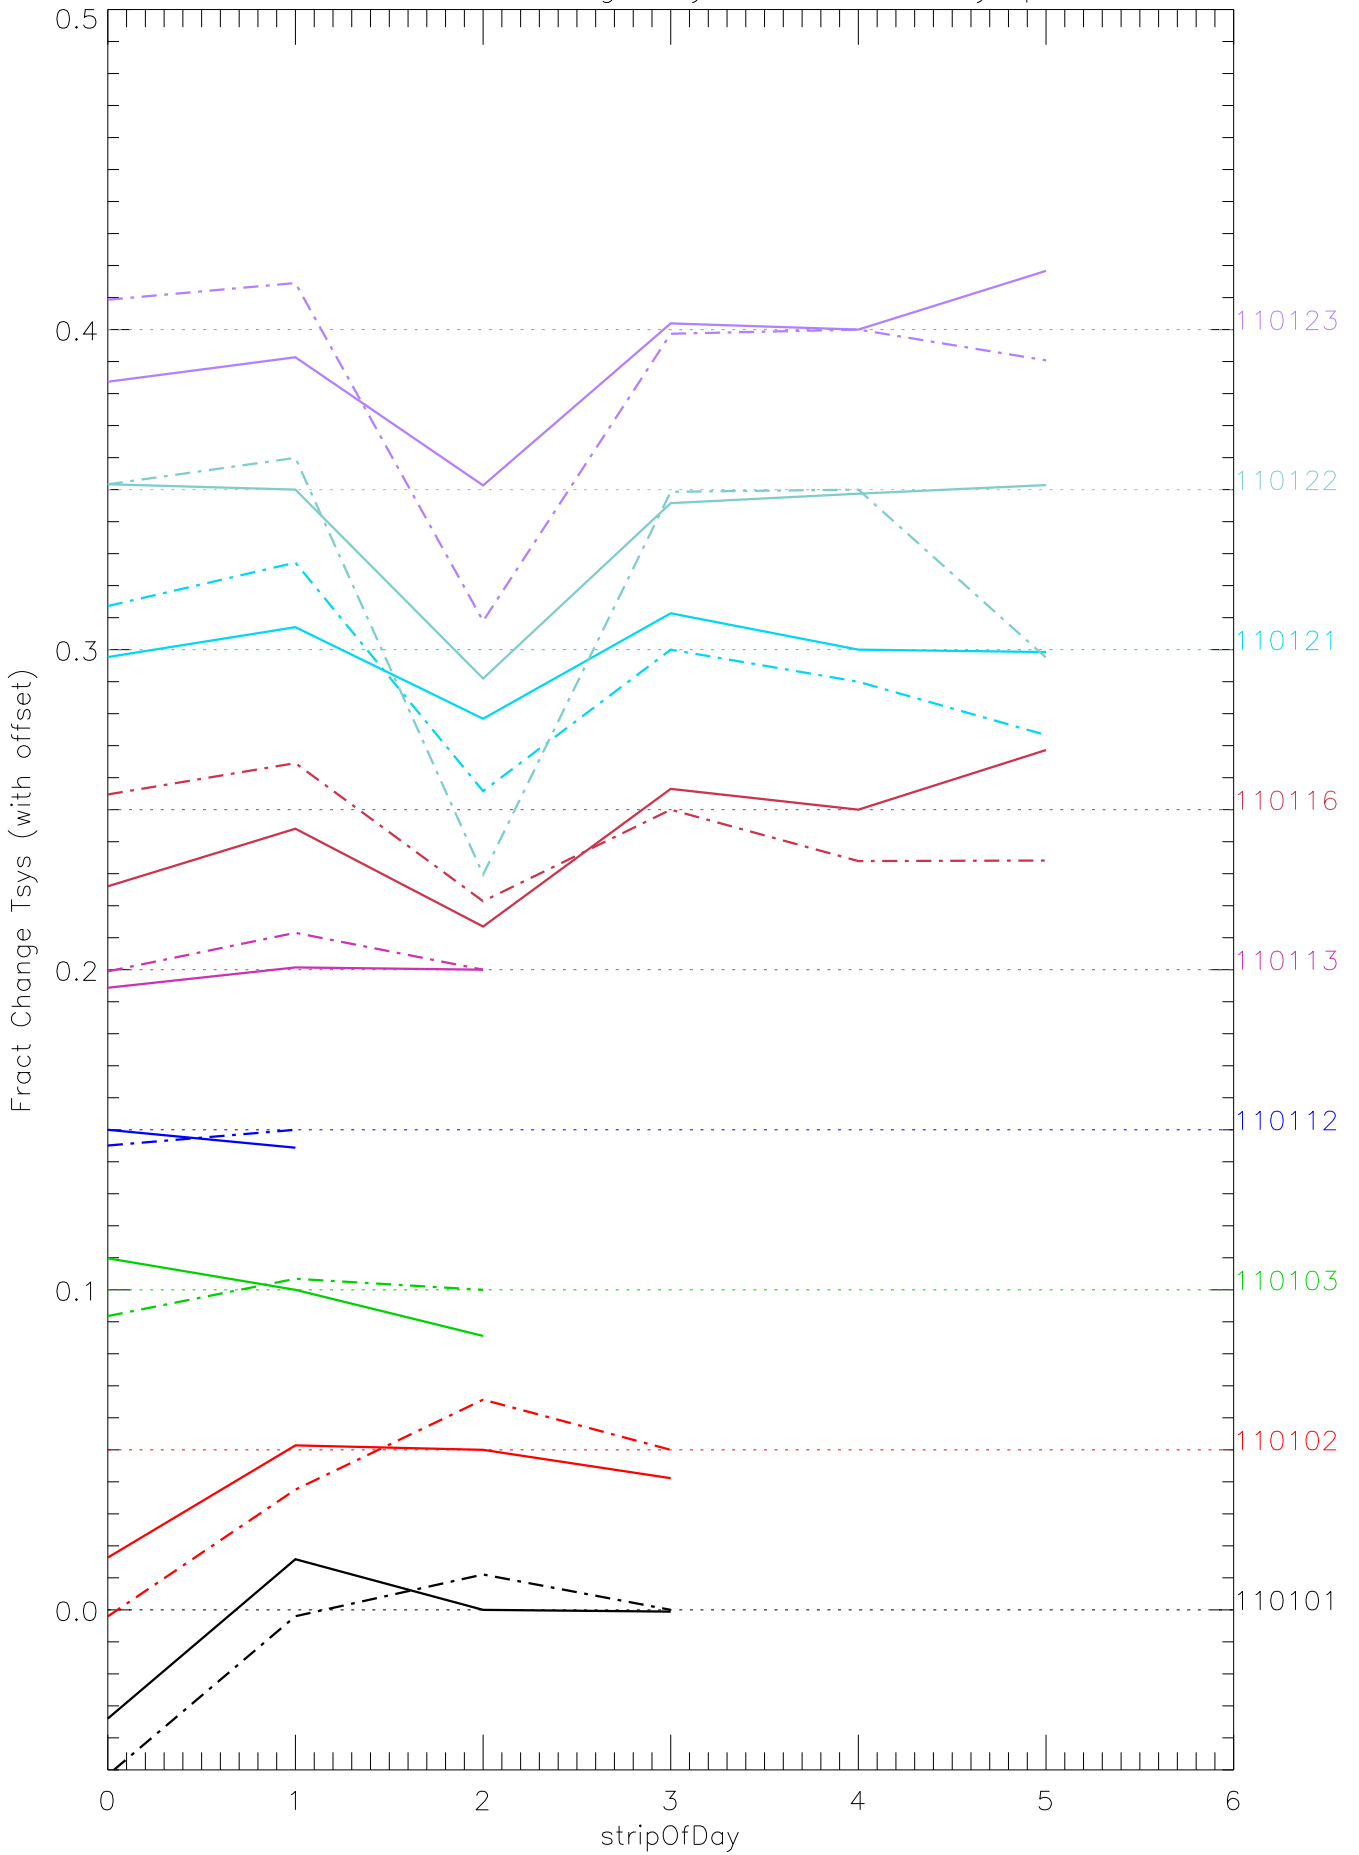

a2048 fractional change TsysK for each day. pixel:0

a2048 fractional change TsysK for each day. pixel:1

a2048 fractional change TsysK for each day. pixel:2

a2048 fractional change TsysK for each day. pixel:3

a2048 fractional change TsysK for each day. pixel:4

a2048 fractional change TsysK for each day. pixel:5

a2048 fractional change TsysK for each day. pixel:6