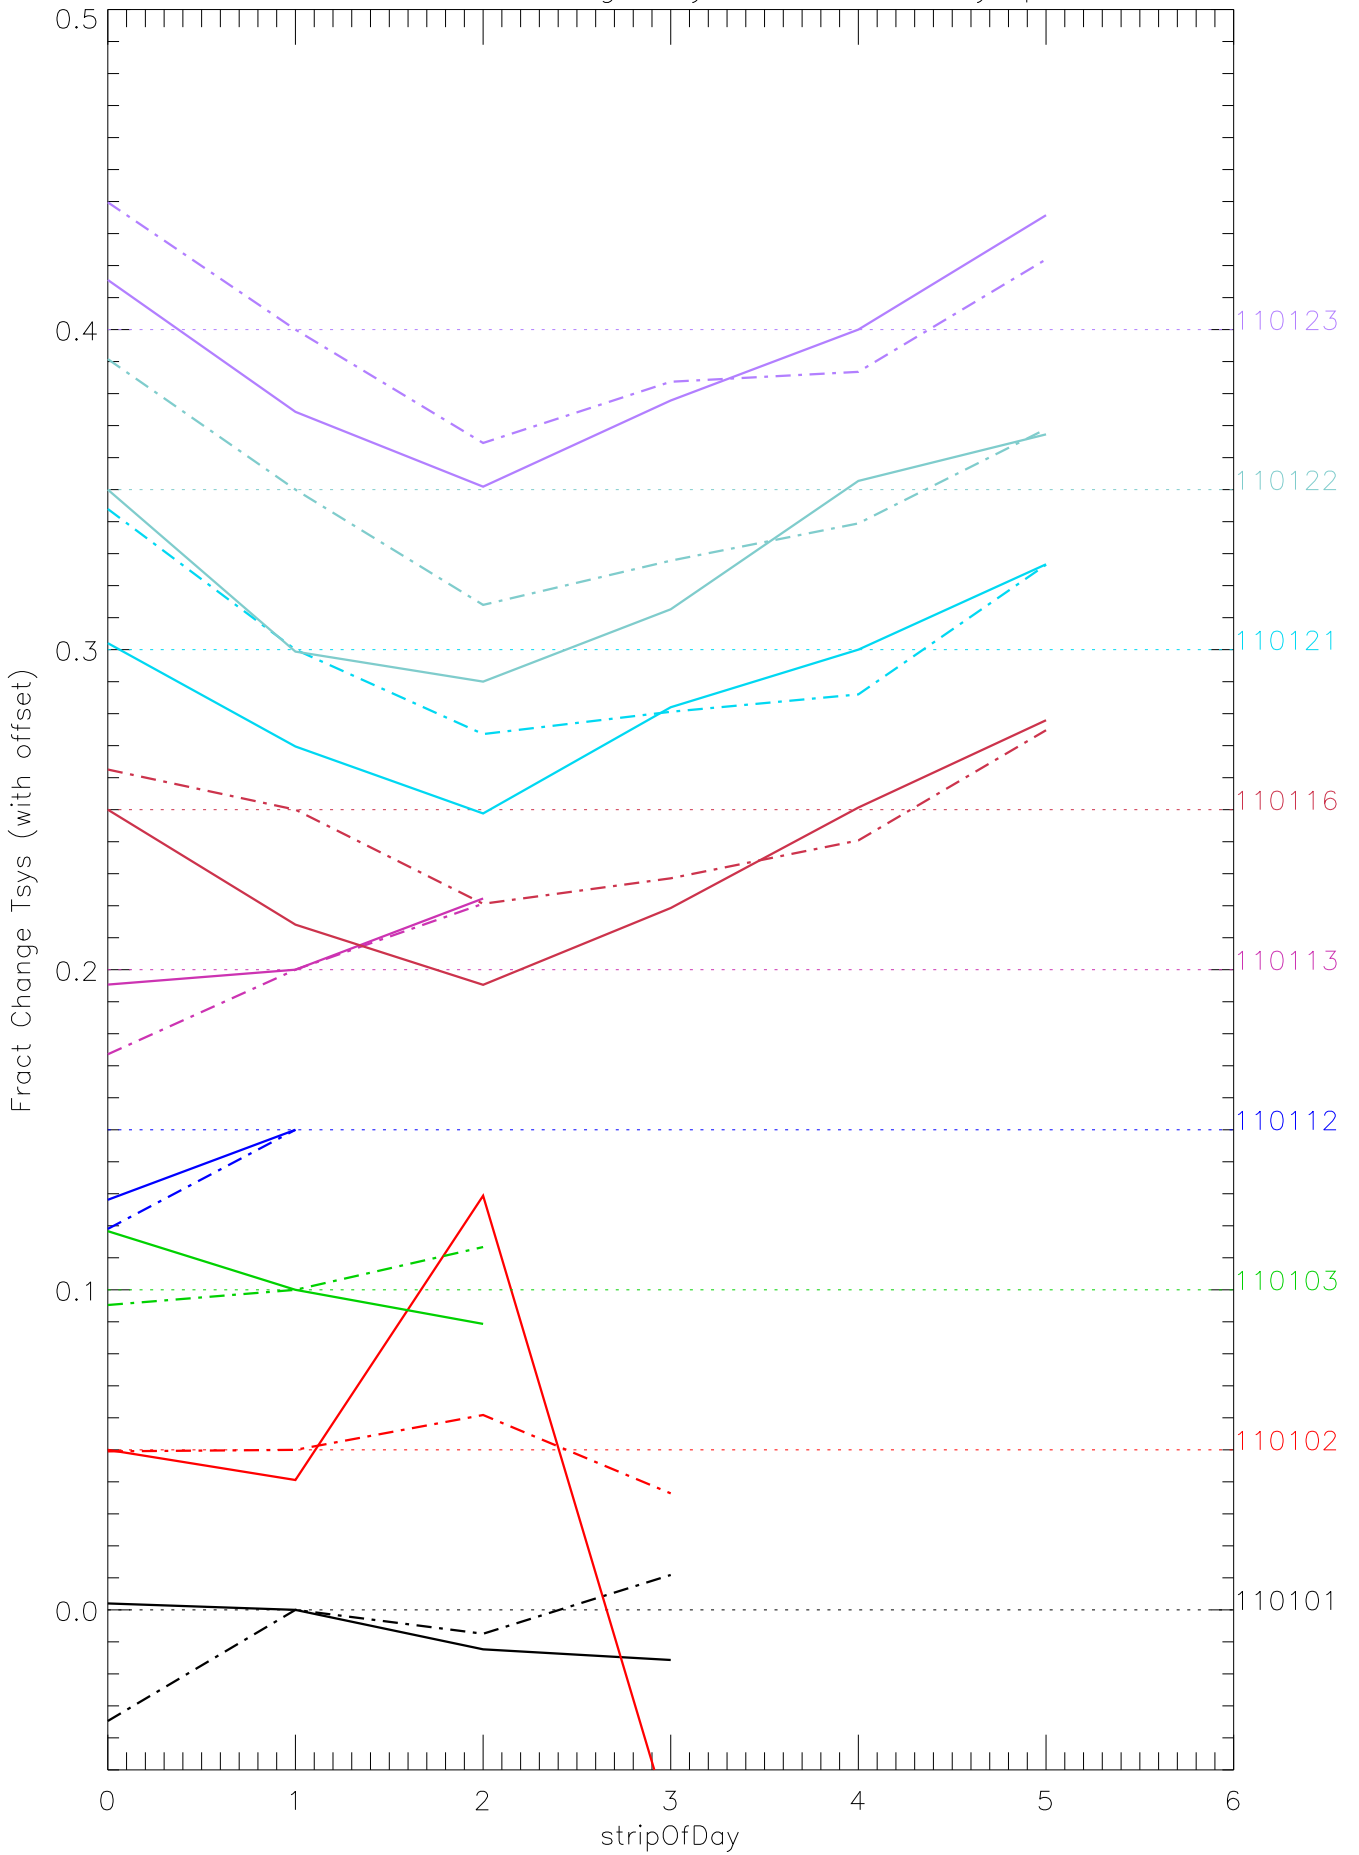

a2048 fractional change TsysK for each day. pixel:0

a2048 fractional change TsysK for each day. pixel:1

a2048 fractional change TsysK for each day. pixel:2

a2048 fractional change TsysK for each day. pixel:3

a2048 fractional change TsysK for each day. pixel:4

a2048 fractional change TsysK for each day. pixel:5

a2048 fractional change TsysK for each day. pixel:6