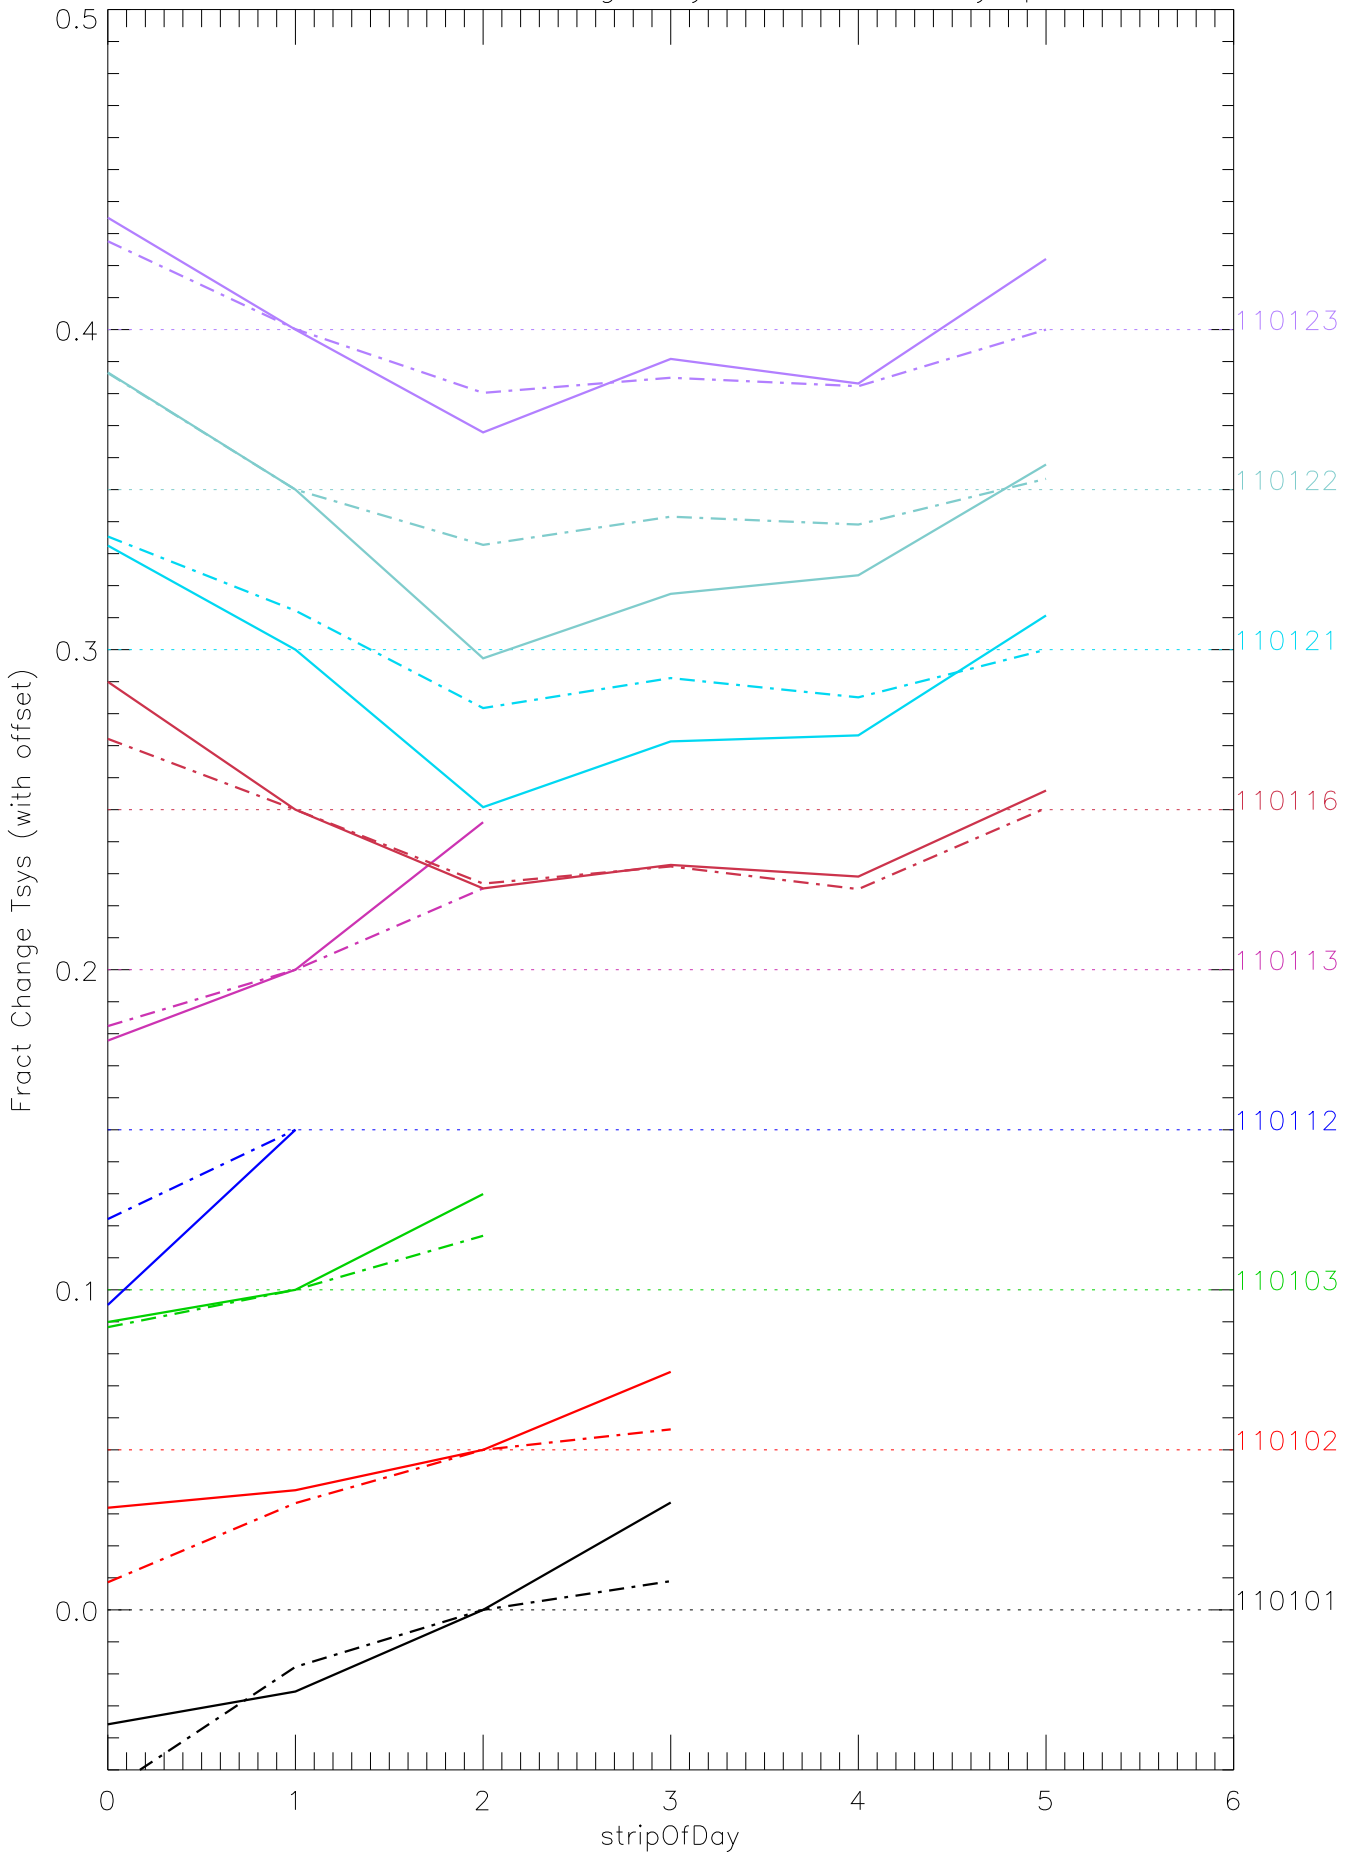

a2048 fractional change TsysK for each day. pixel:0

a2048 fractional change TsysK for each day. pixel:1

a2048 fractional change TsysK for each day. pixel:2

a2048 fractional change TsysK for each day. pixel:3

a2048 fractional change TsysK for each day. pixel:4

a2048 fractional change TsysK for each day. pixel:5

a2048 fractional change TsysK for each day. pixel:6