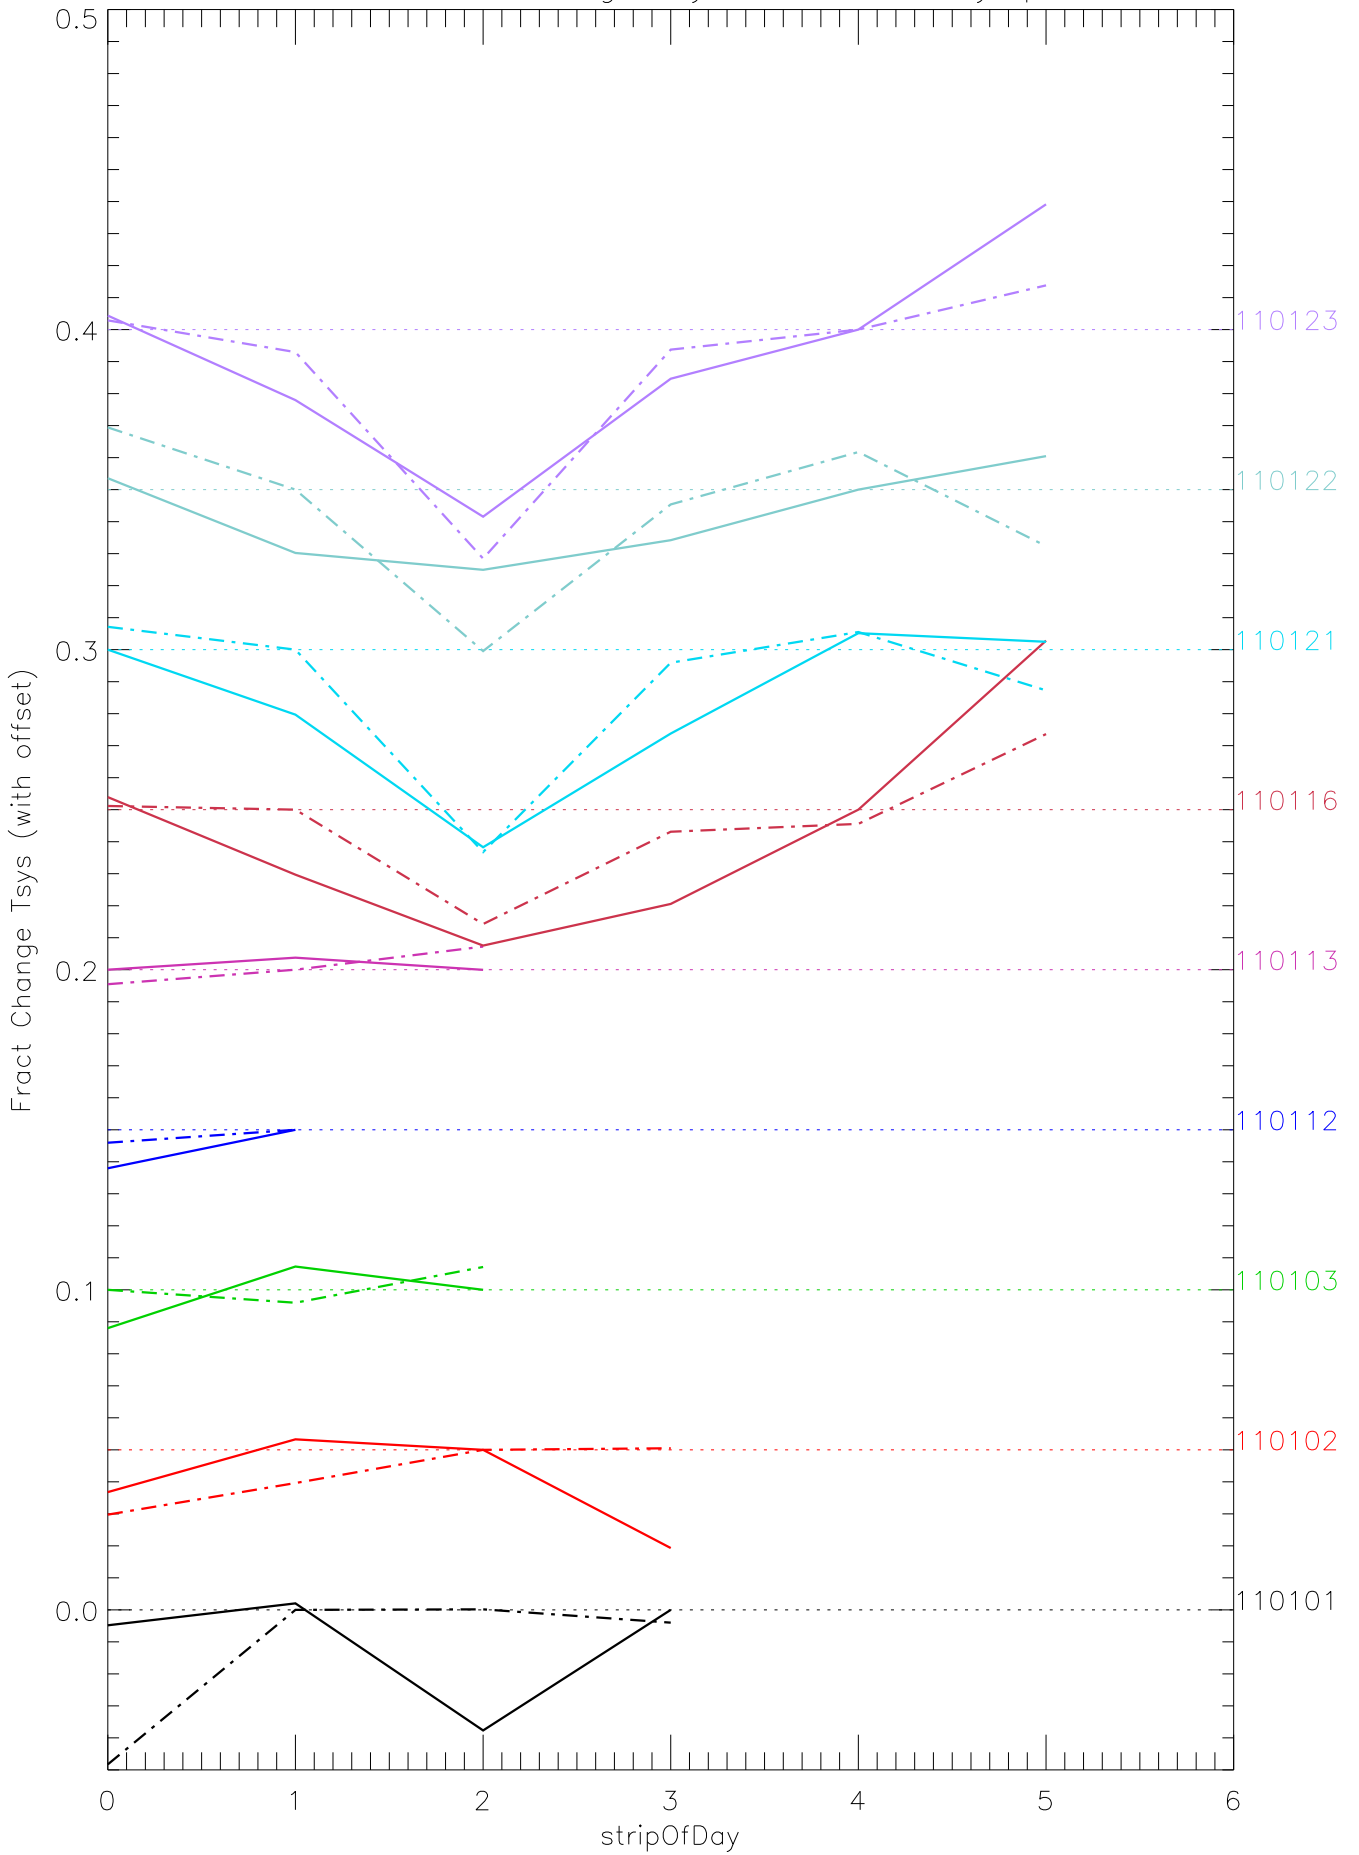

a2048 fractional change TsysK for each day. pixel:0

a2048 fractional change TsysK for each day. pixel:1

a2048 fractional change TsysK for each day. pixel:2

a2048 fractional change TsysK for each day. pixel:3

a2048 fractional change TsysK for each day. pixel:4

a2048 fractional change TsysK for each day. pixel:5

a2048 fractional change TsysK for each day. pixel:6