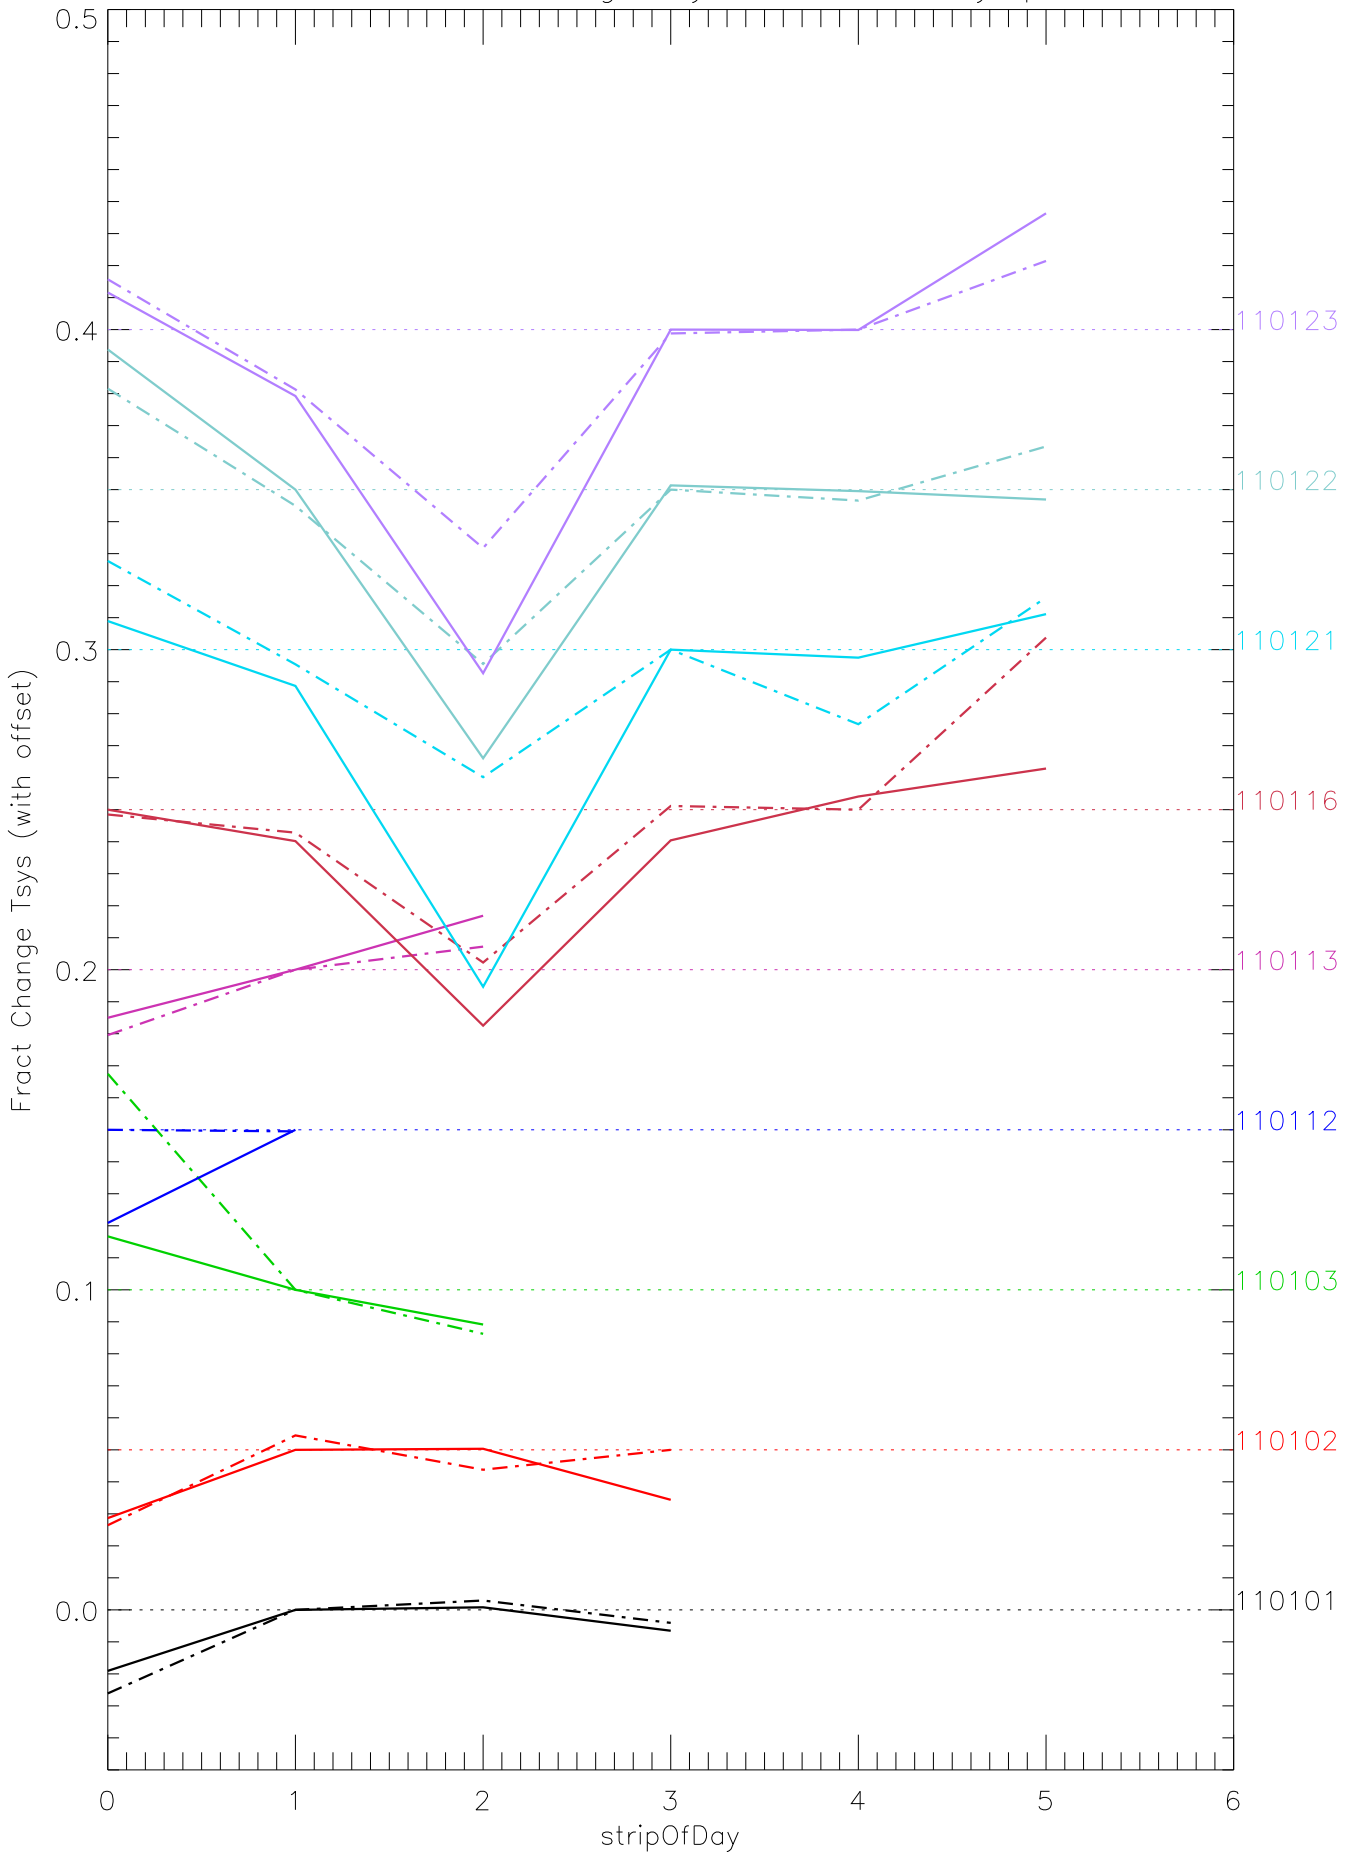

a2048 fractional change TsysK for each day. pixel:0

a2048 fractional change TsysK for each day. pixel:1

a2048 fractional change TsysK for each day. pixel:2

a2048 fractional change TsysK for each day. pixel:3

a2048 fractional change TsysK for each day. pixel:4

a2048 fractional change TsysK for each day. pixel:5

a2048 fractional change TsysK for each day. pixel:6