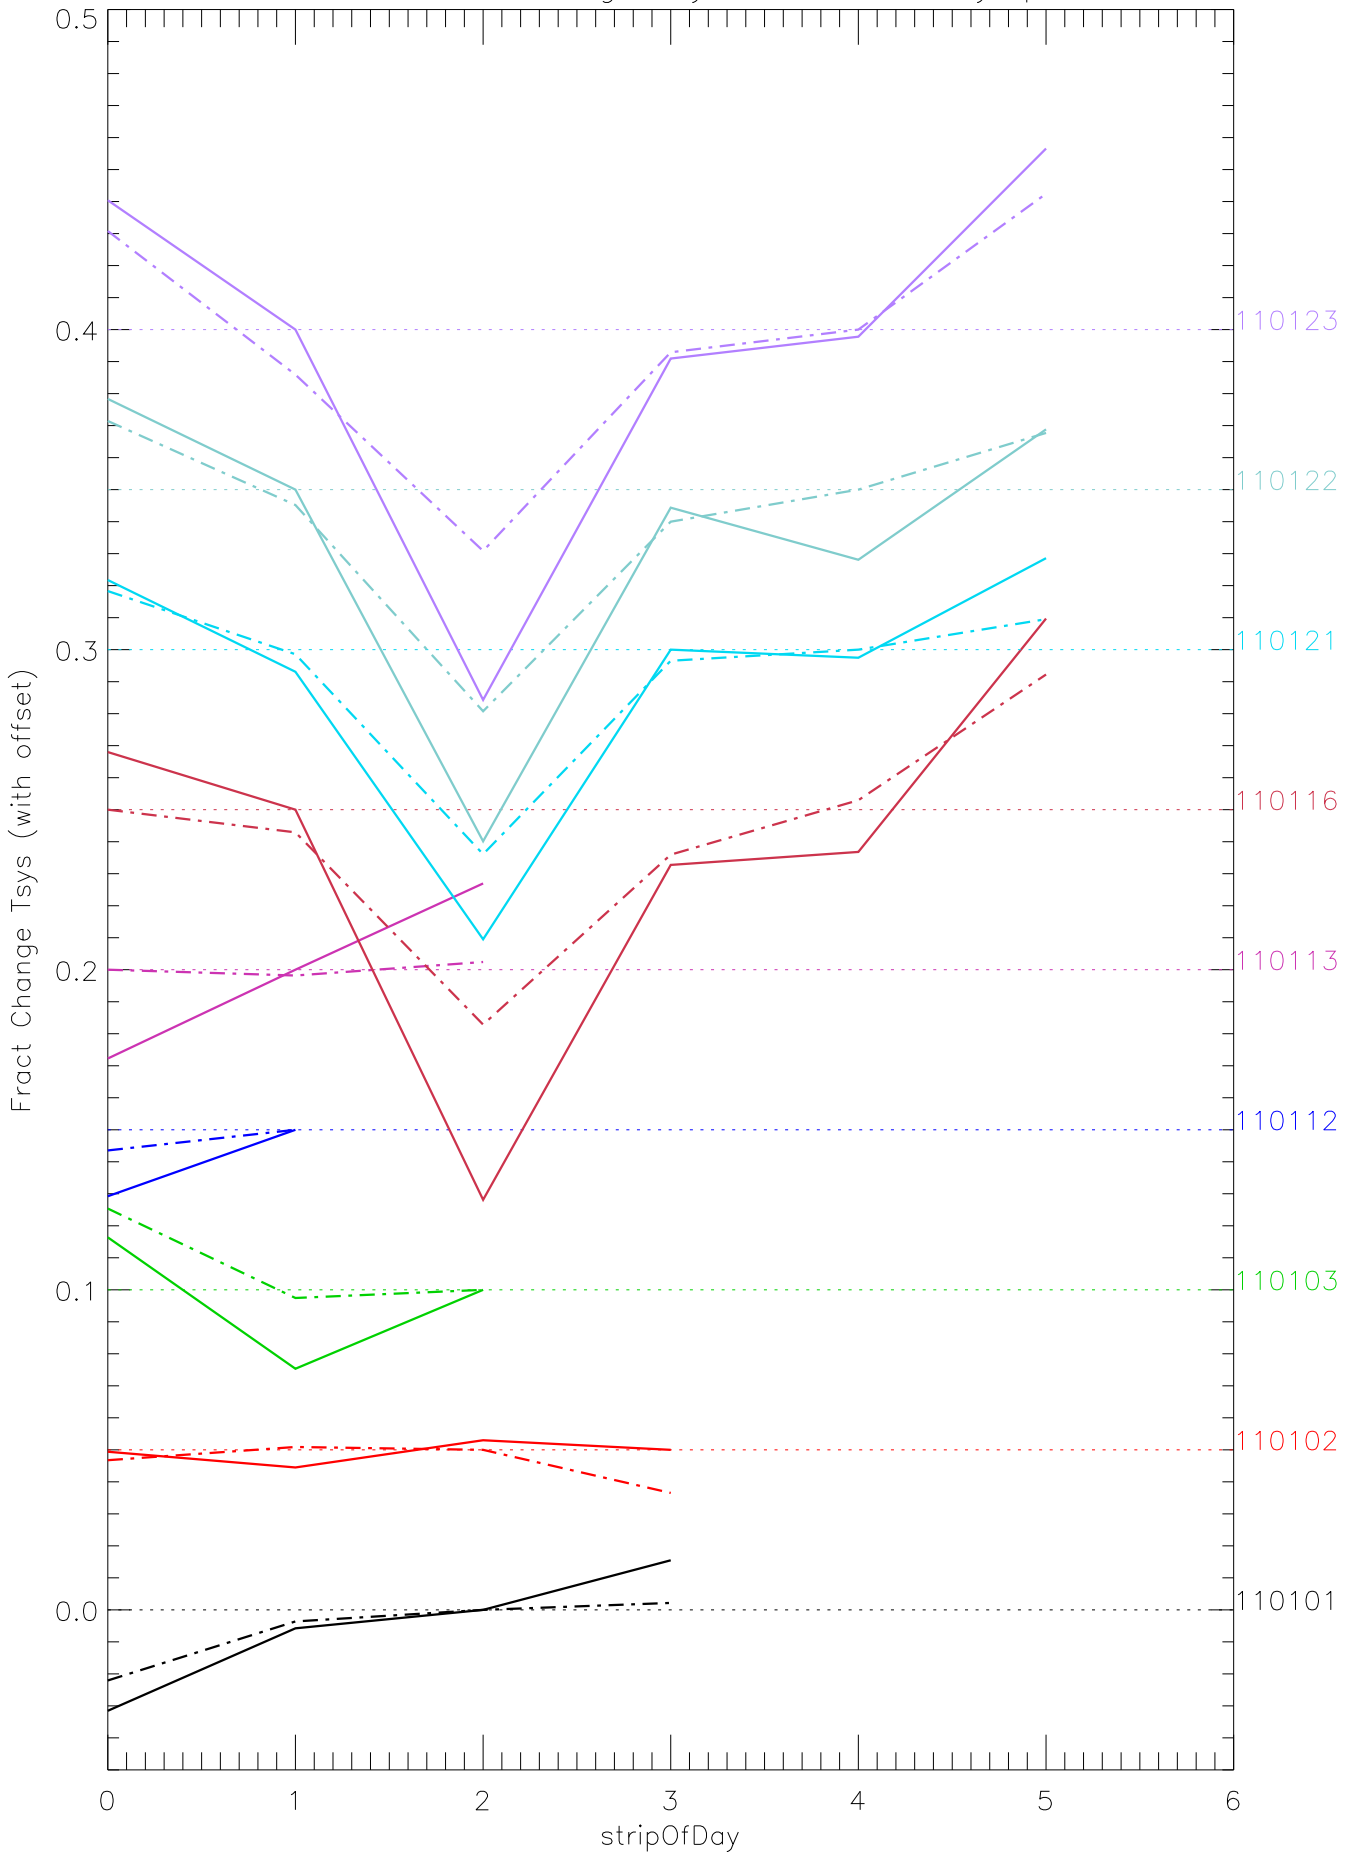

a2048 fractional change TsysK for each day. pixel:0

a2048 fractional change TsysK for each day. pixel:1

a2048 fractional change TsysK for each day. pixel:2

a2048 fractional change TsysK for each day. pixel:3

a2048 fractional change TsysK for each day. pixel:4

a2048 fractional change TsysK for each day. pixel:5

a2048 fractional change TsysK for each day. pixel:6