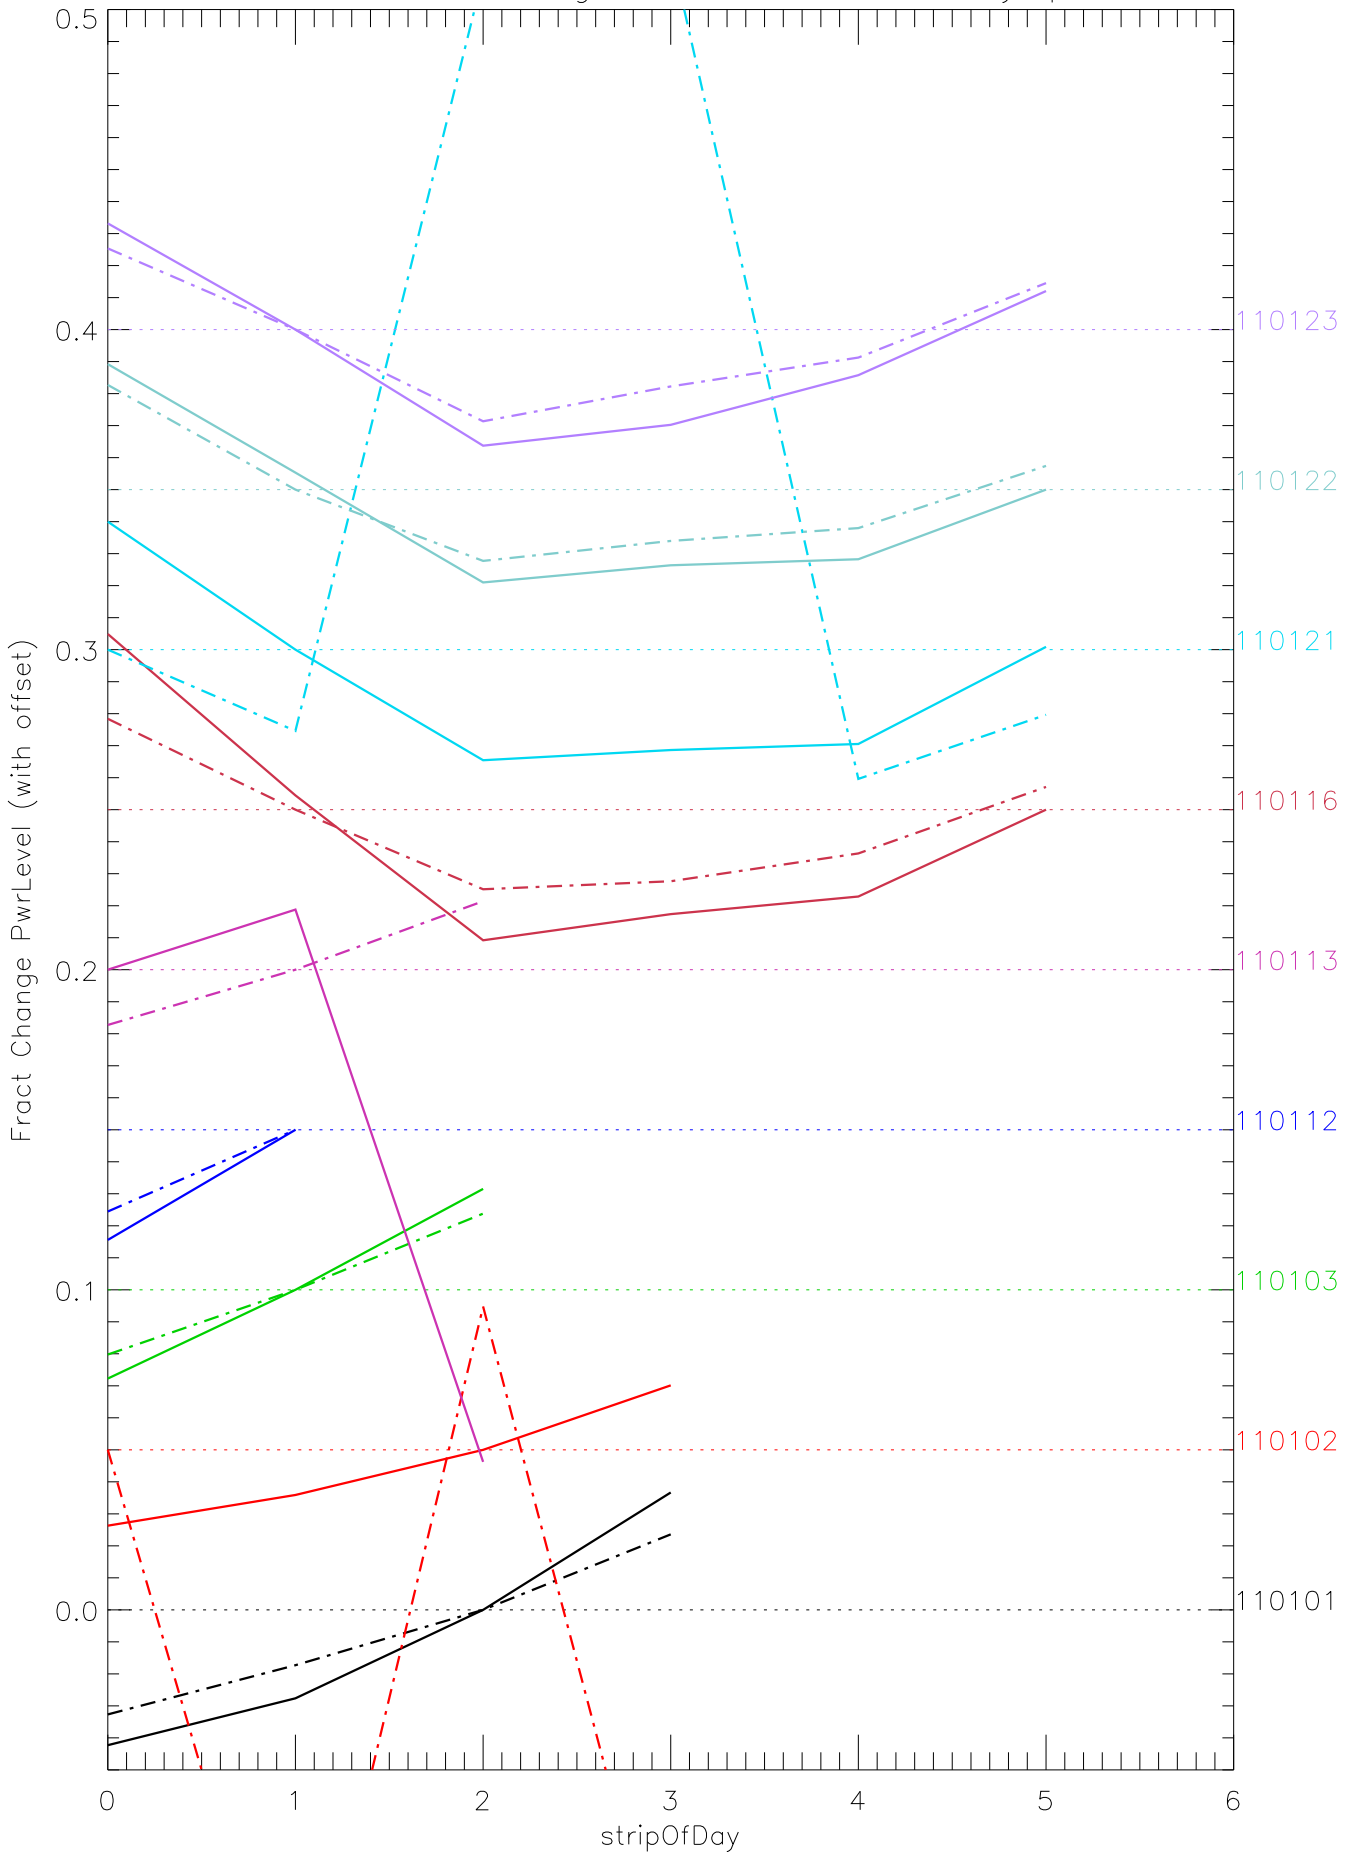

a2048 fractional change PwrLevel for each day. pixel:0

a2048 fractional change PwrLevel for each day. pixel:1

a2048 fractional change PwrLevel for each day. pixel:2

a2048 fractional change PwrLevel for each day. pixel:3

a2048 fractional change PwrLevel for each day. pixel:4

a2048 fractional change PwrLevel for each day. pixel:5

a2048 fractional change PwrLevel for each day. pixel:6