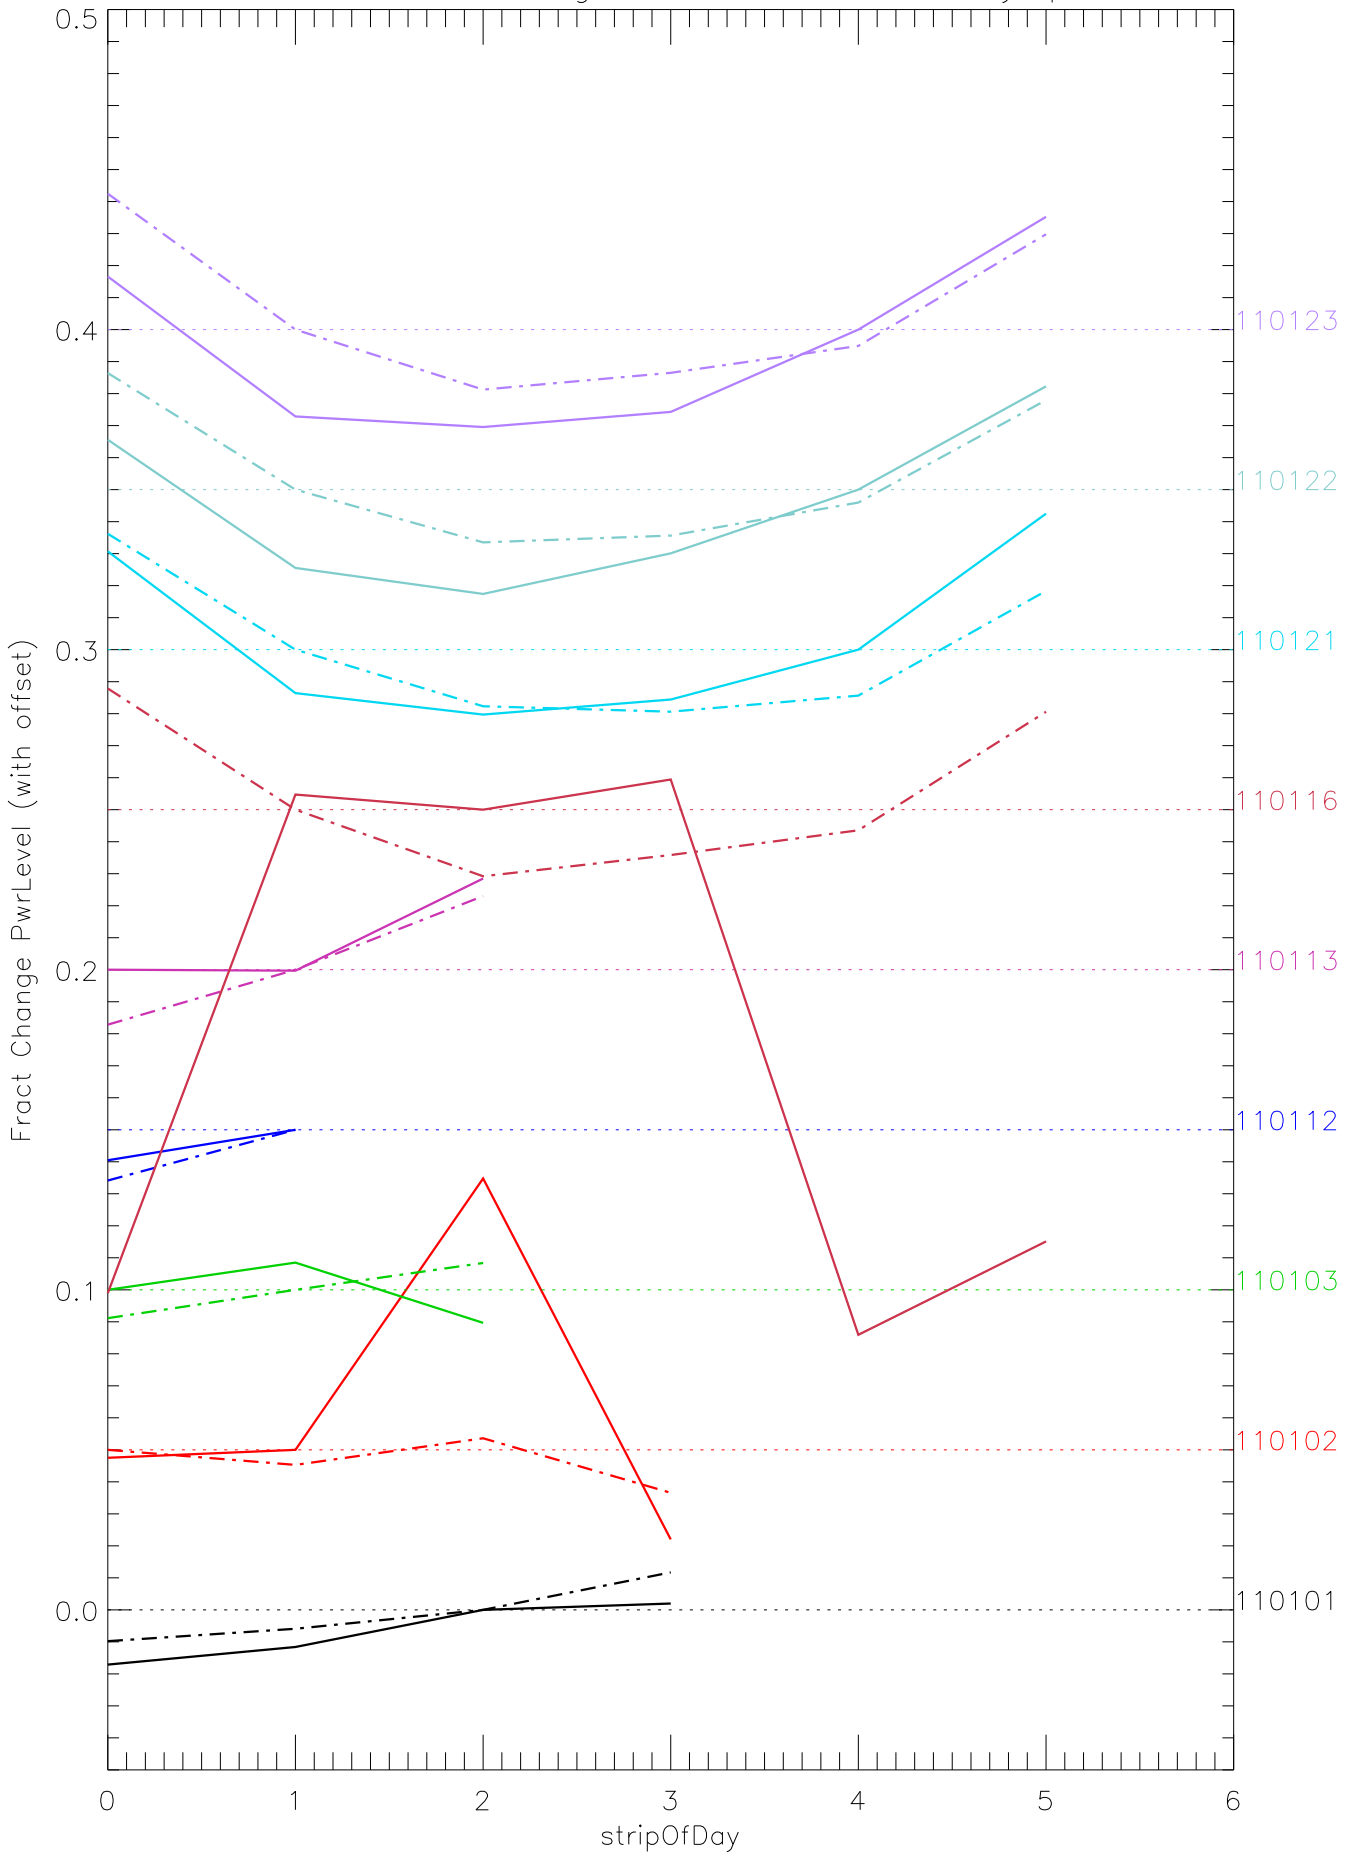

a2048 fractional change PwrLevel for each day. pixel:0

a2048 fractional change PwrLevel for each day. pixel:1

a2048 fractional change PwrLevel for each day. pixel:2

a2048 fractional change PwrLevel for each day. pixel:3

a2048 fractional change PwrLevel for each day. pixel:4

a2048 fractional change PwrLevel for each day. pixel:5

a2048 fractional change PwrLevel for each day. pixel:6