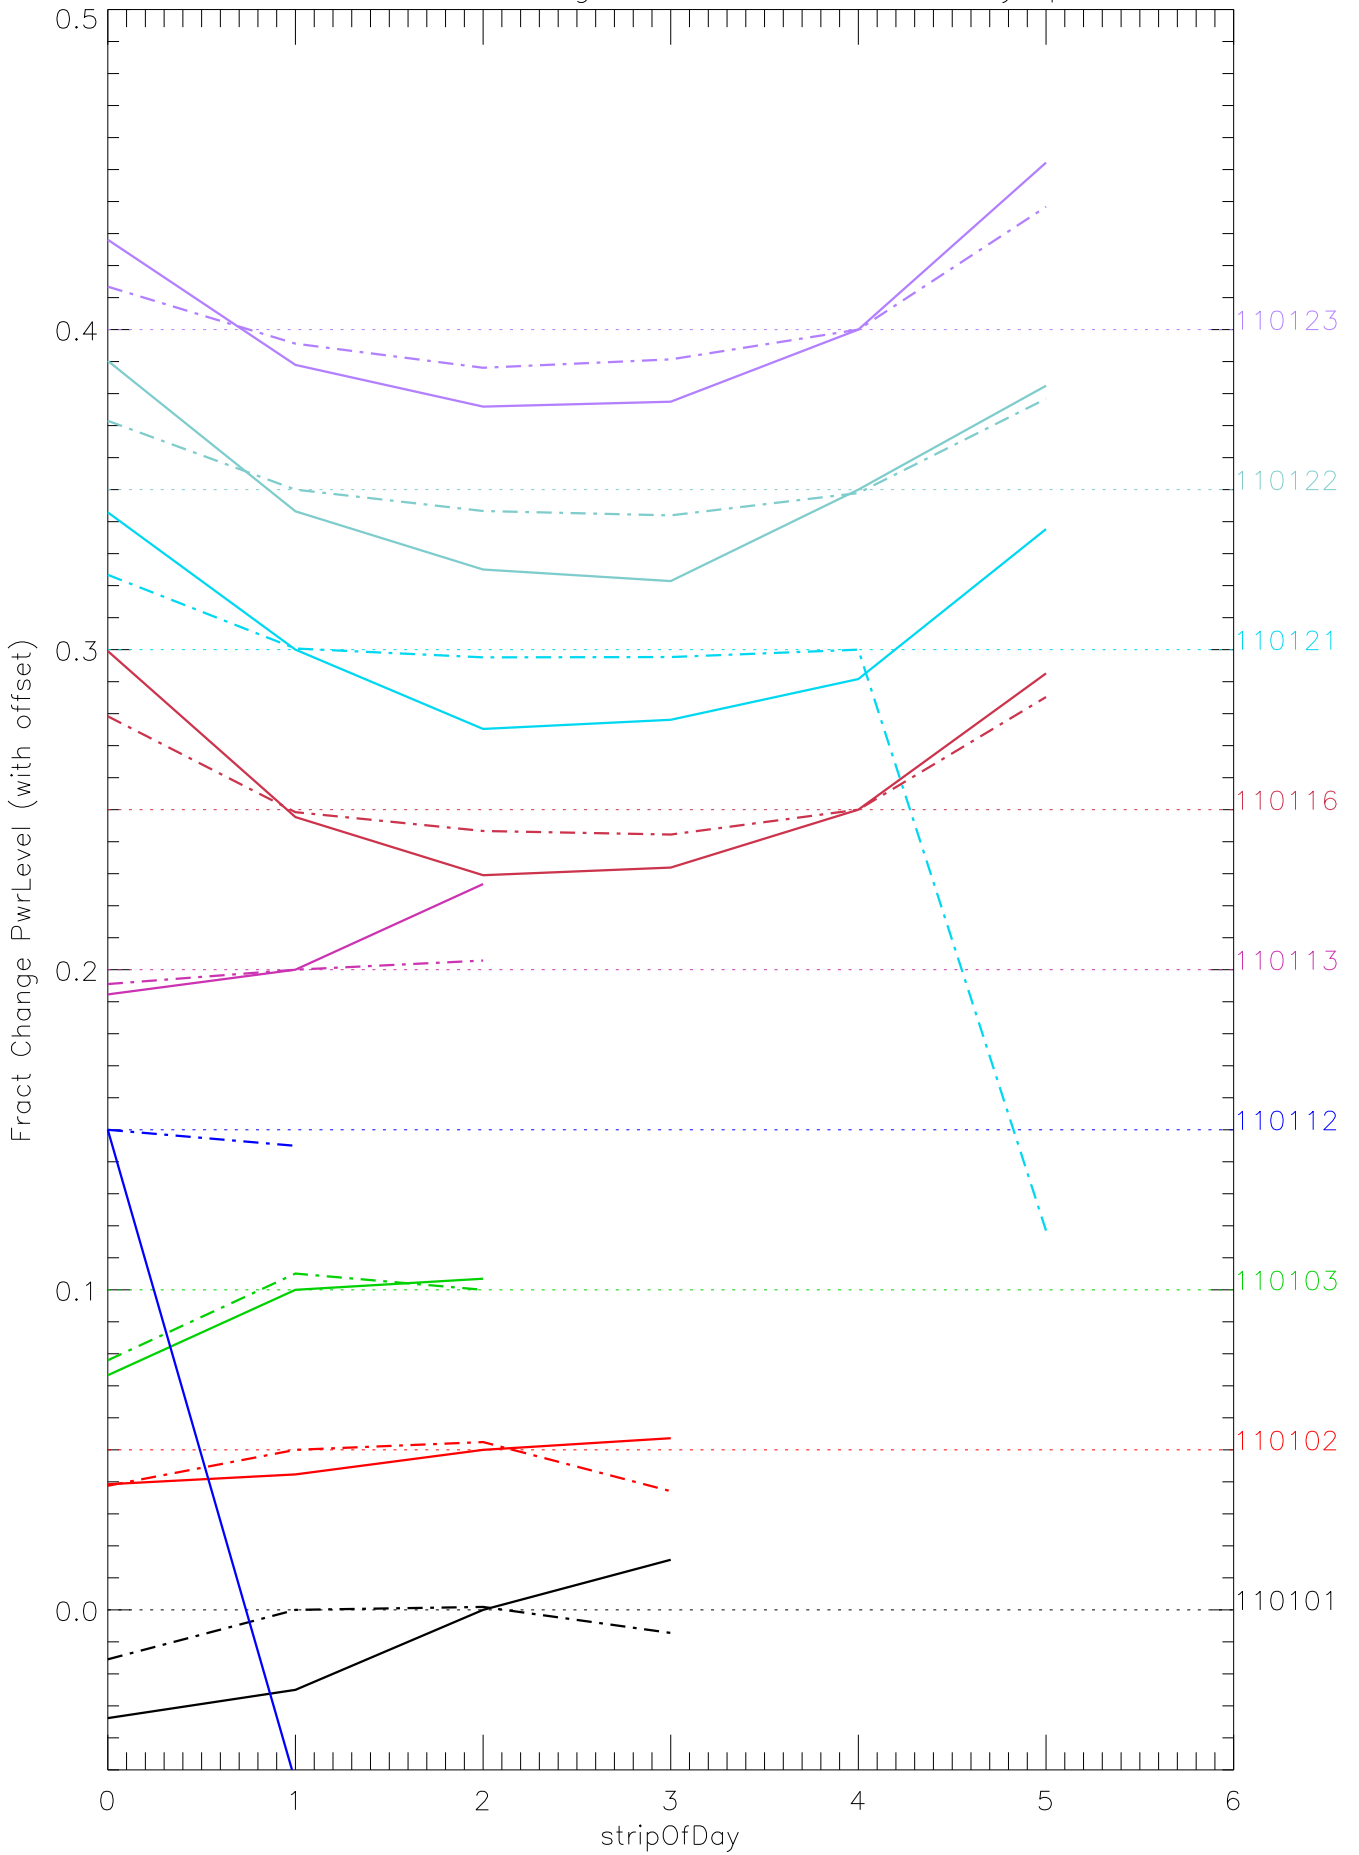

a2048 fractional change PwrLevel for each day. pixel:0

a2048 fractional change PwrLevel for each day. pixel:1

a2048 fractional change PwrLevel for each day. pixel:2

a2048 fractional change PwrLevel for each day. pixel:3

a2048 fractional change PwrLevel for each day. pixel:4

a2048 fractional change PwrLevel for each day. pixel:5

a2048 fractional change PwrLevel for each day. pixel:6