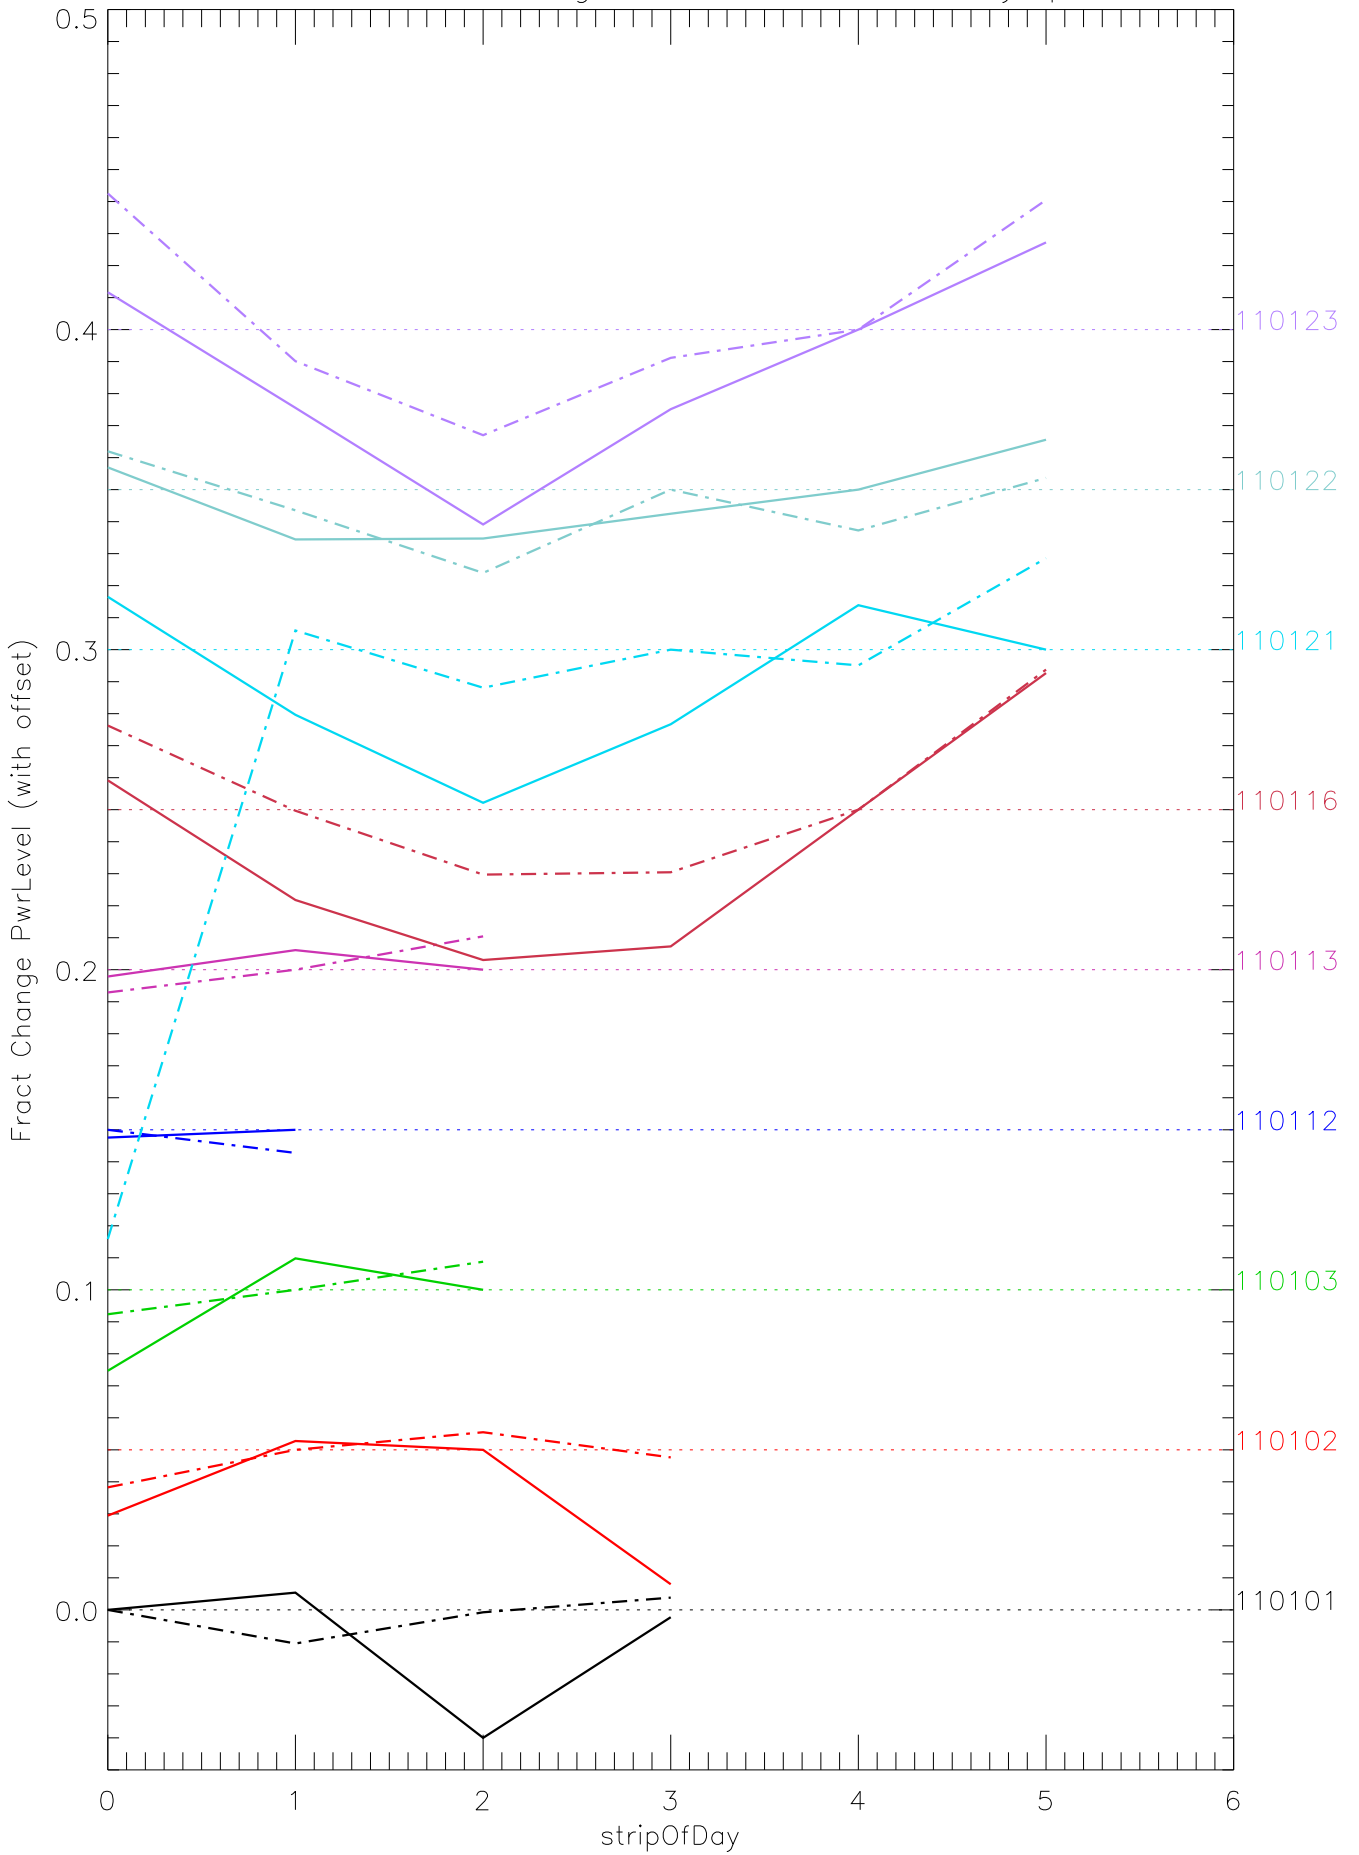

a2048 fractional change PwrLevel for each day. pixel:0

a2048 fractional change PwrLevel for each day. pixel:1

a2048 fractional change PwrLevel for each day. pixel:2

a2048 fractional change PwrLevel for each day. pixel:3

a2048 fractional change PwrLevel for each day. pixel:4

a2048 fractional change PwrLevel for each day. pixel:5

a2048 fractional change PwrLevel for each day. pixel:6