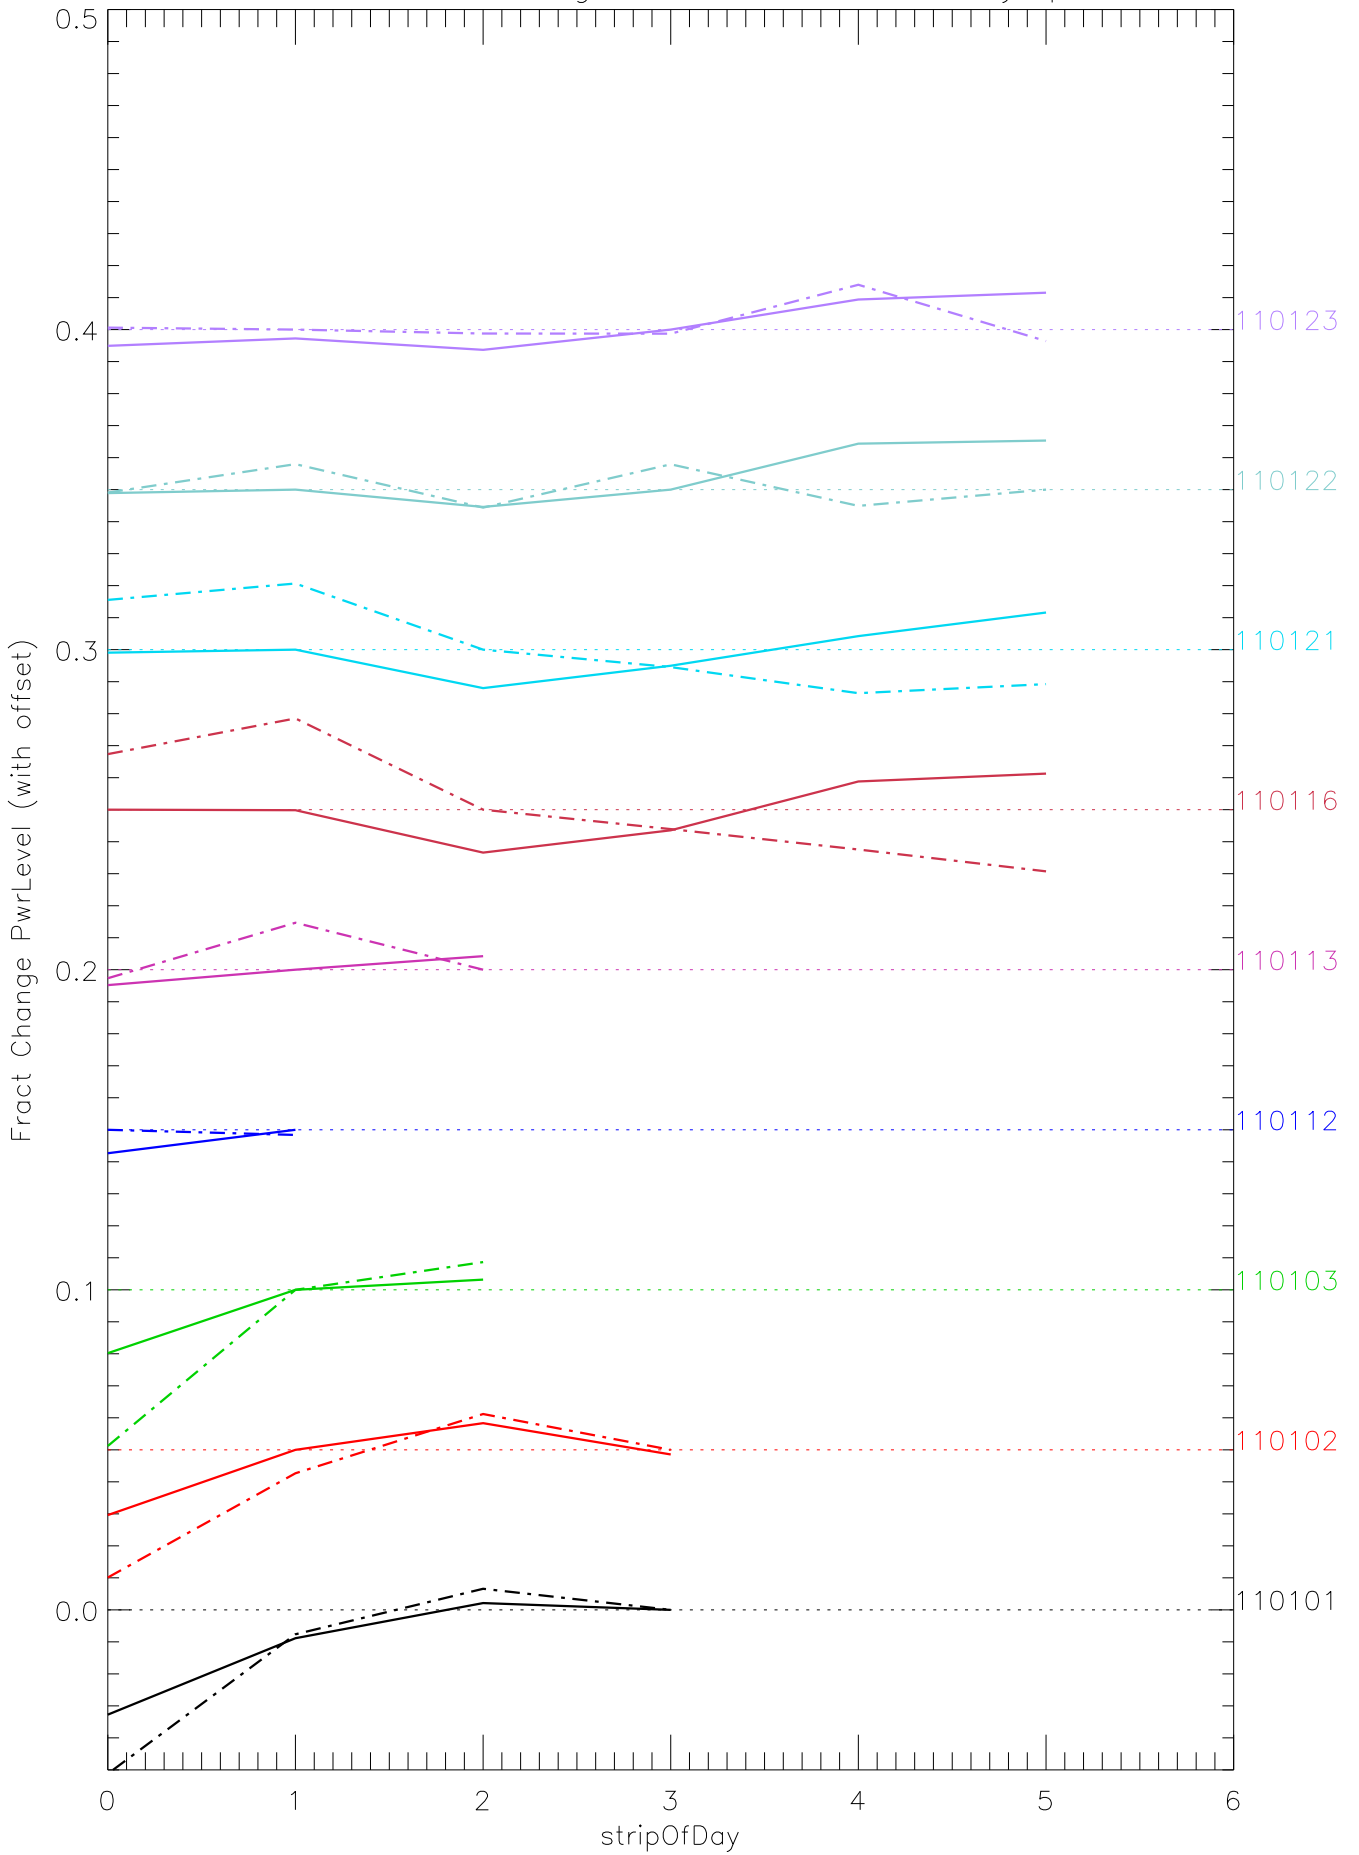

a2048 fractional change PwrLevel for each day. pixel:0

a2048 fractional change PwrLevel for each day. pixel:1

a2048 fractional change PwrLevel for each day. pixel:2

a2048 fractional change PwrLevel for each day. pixel:3

a2048 fractional change PwrLevel for each day. pixel:4

a2048 fractional change PwrLevel for each day. pixel:5

a2048 fractional change PwrLevel for each day. pixel:6