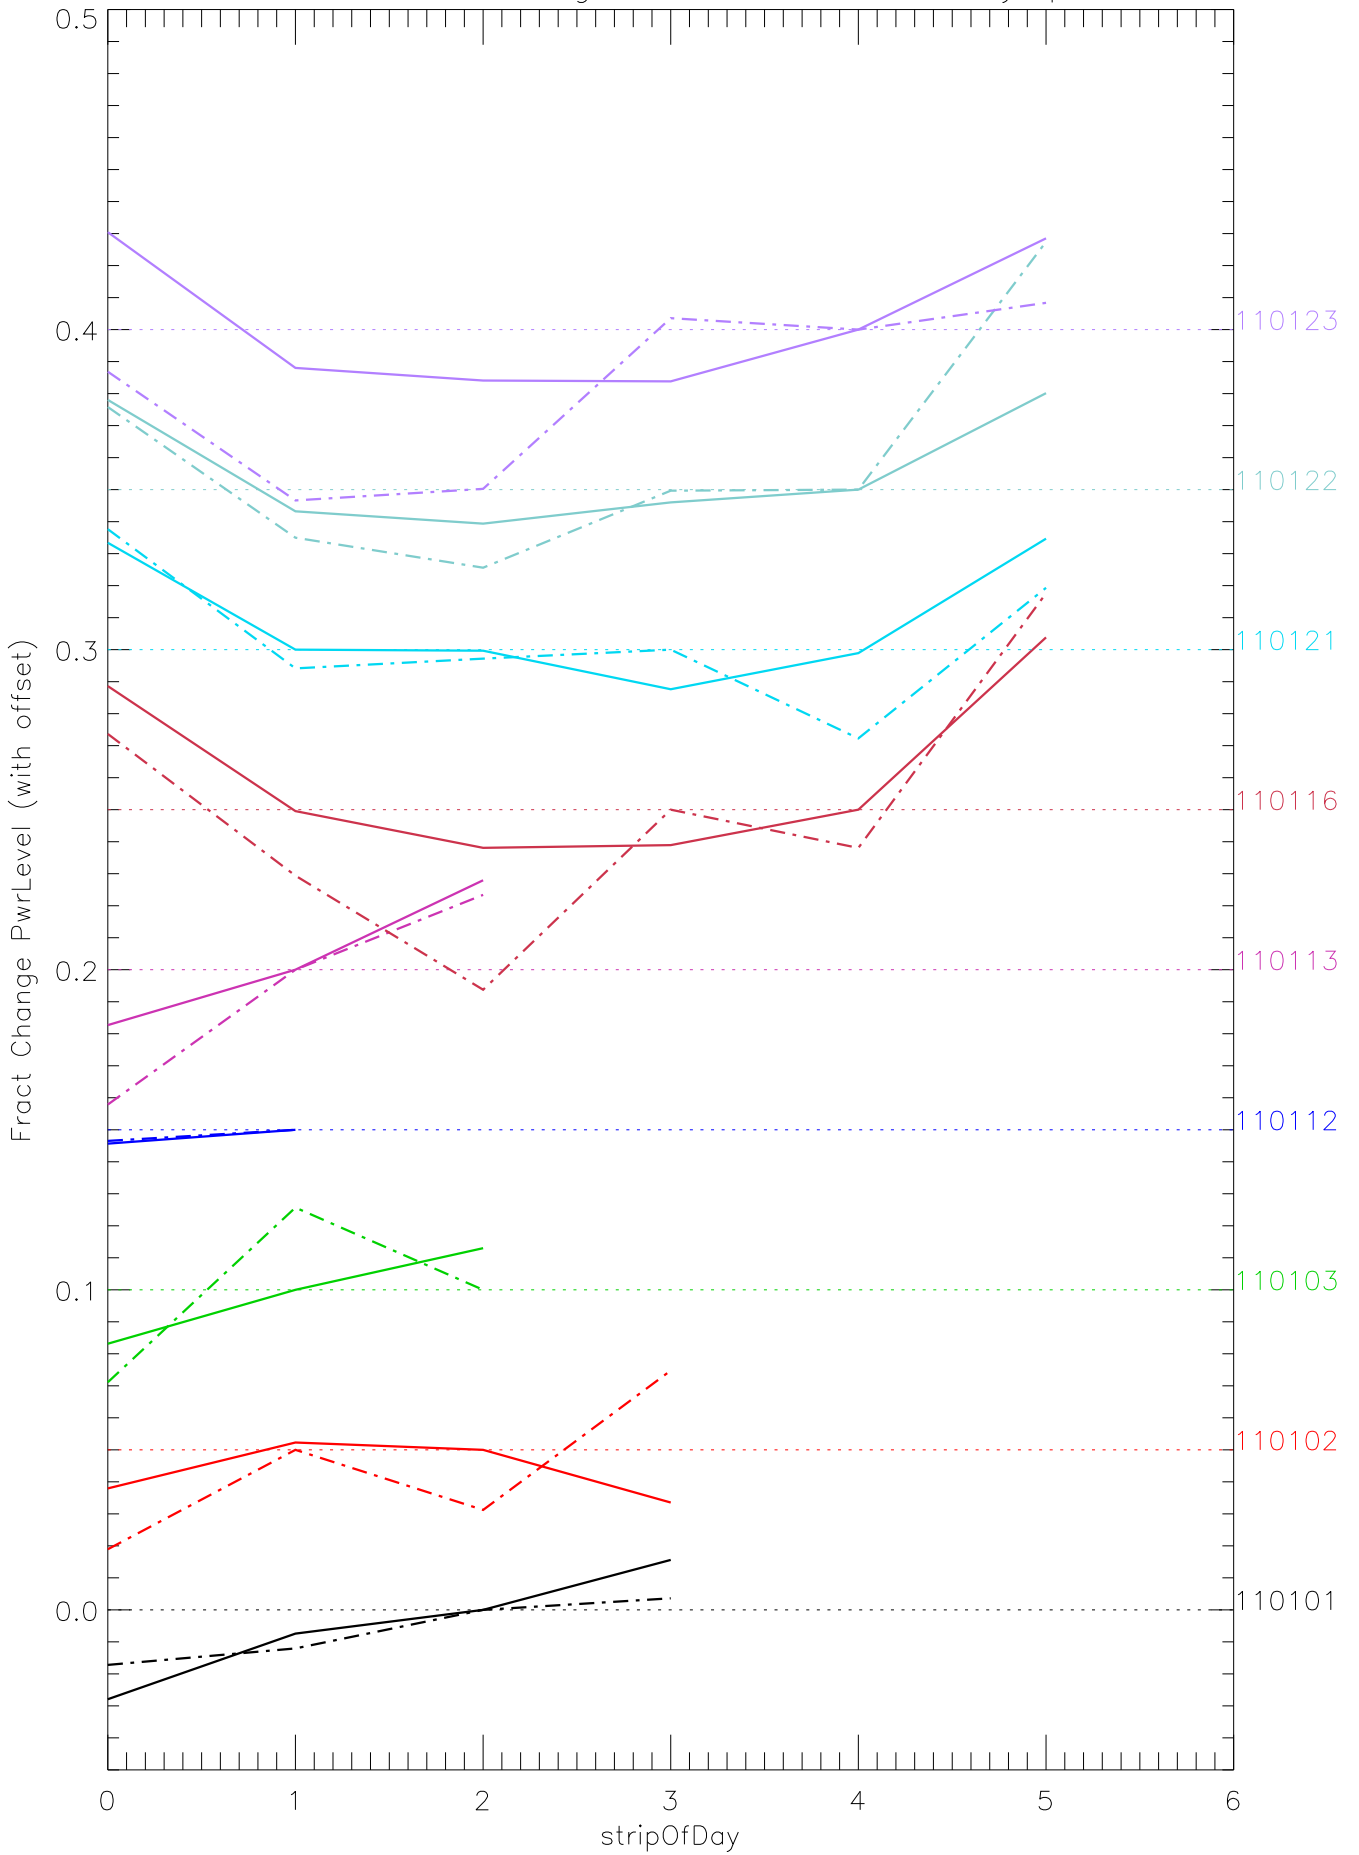

a2048 fractional change PwrLevel for each day. pixel:0

a2048 fractional change PwrLevel for each day. pixel:1

a2048 fractional change PwrLevel for each day. pixel:2

a2048 fractional change PwrLevel for each day. pixel:3

a2048 fractional change PwrLevel for each day. pixel:4

a2048 fractional change PwrLevel for each day. pixel:5

a2048 fractional change PwrLevel for each day. pixel:6