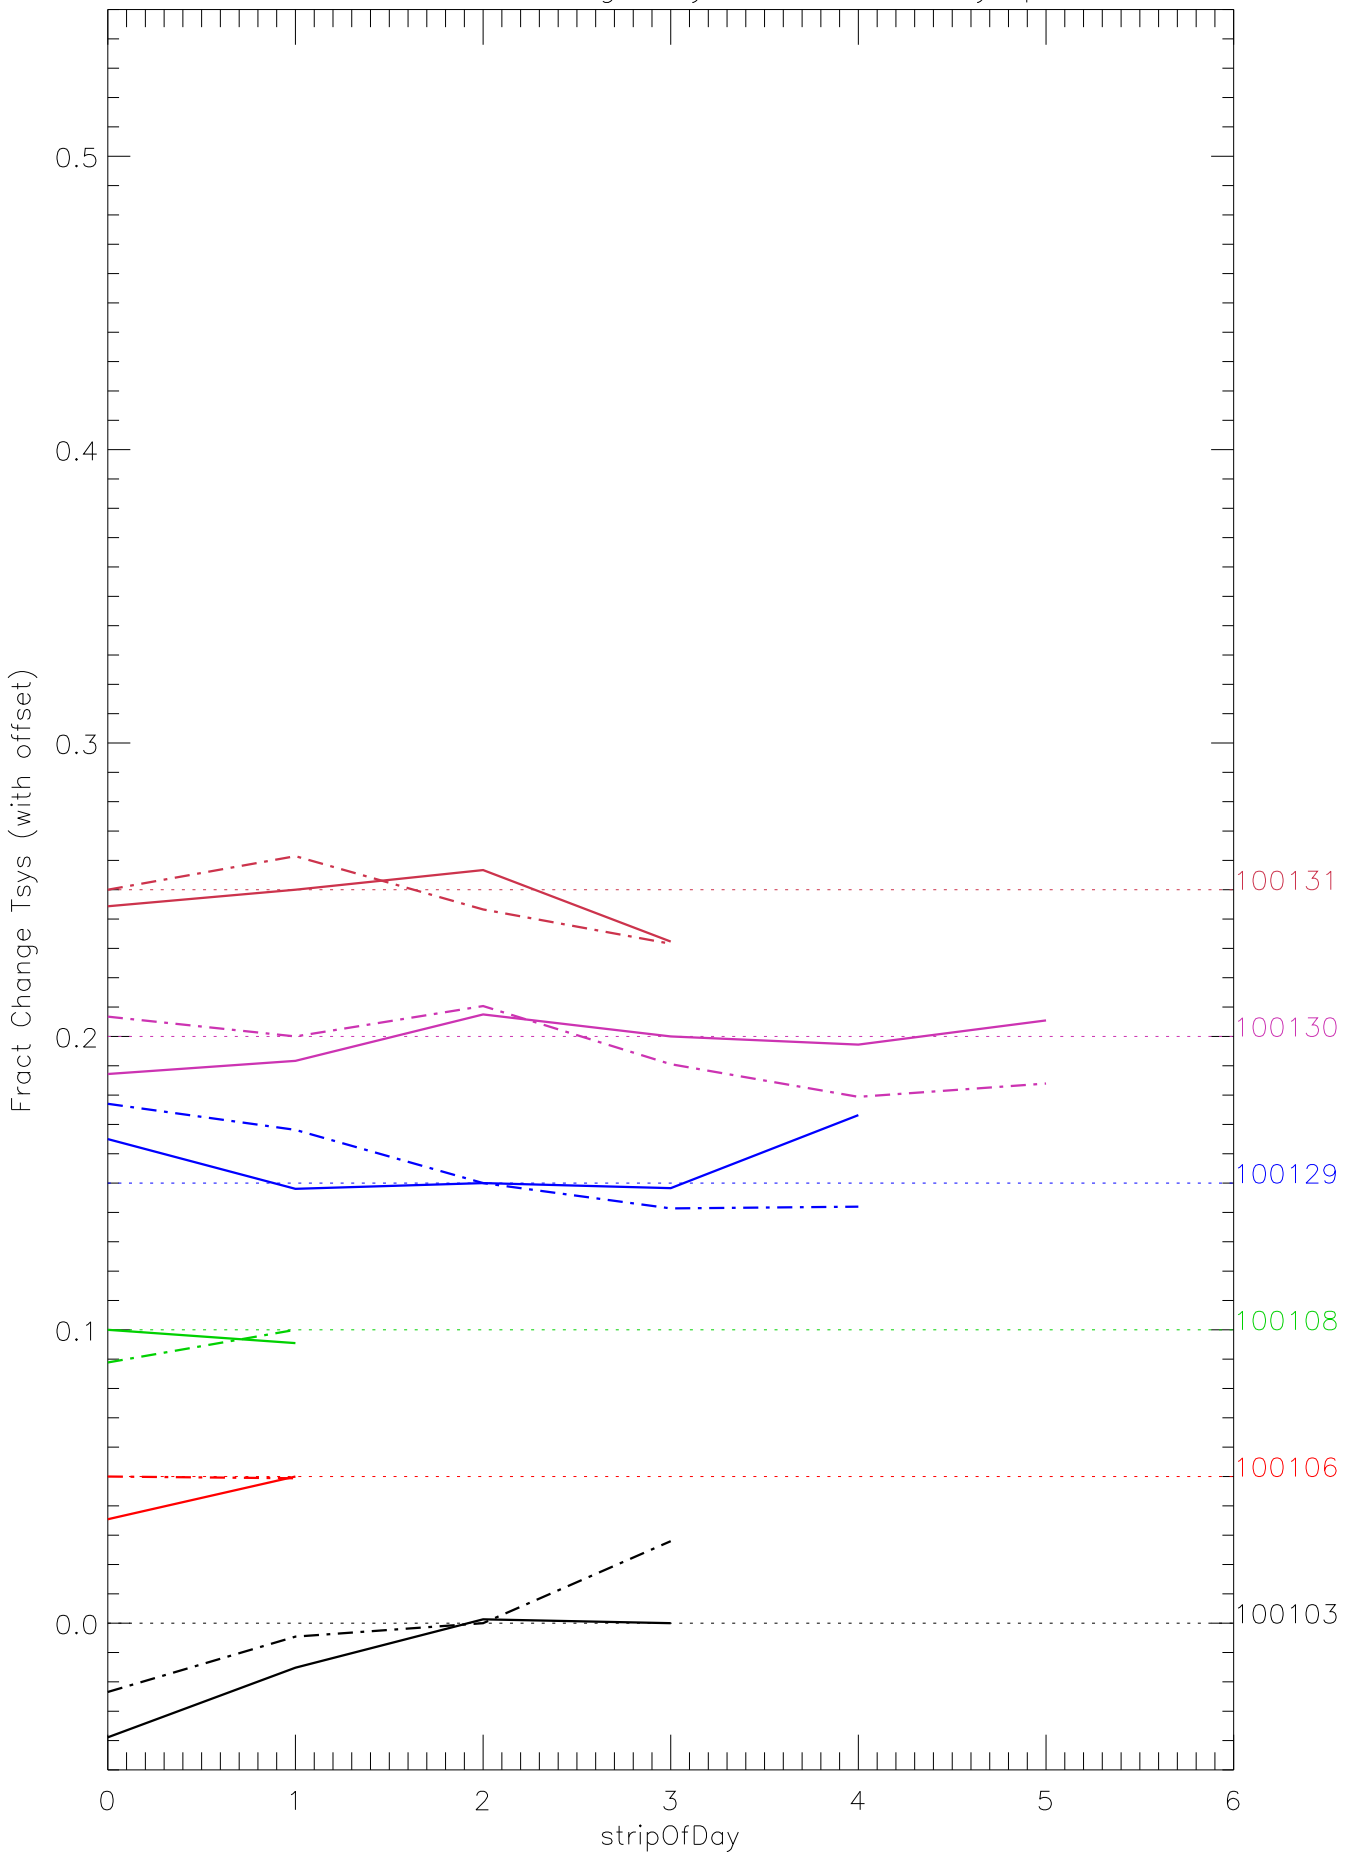

a2048 fractional change TsysK for each day. pixel:0

a2048 fractional change TsysK for each day. pixel:1

a2048 fractional change TsysK for each day. pixel:2

a2048 fractional change TsysK for each day. pixel:3

a2048 fractional change TsysK for each day. pixel:4

a2048 fractional change TsysK for each day. pixel:5

a2048 fractional change TsysK for each day. pixel:6