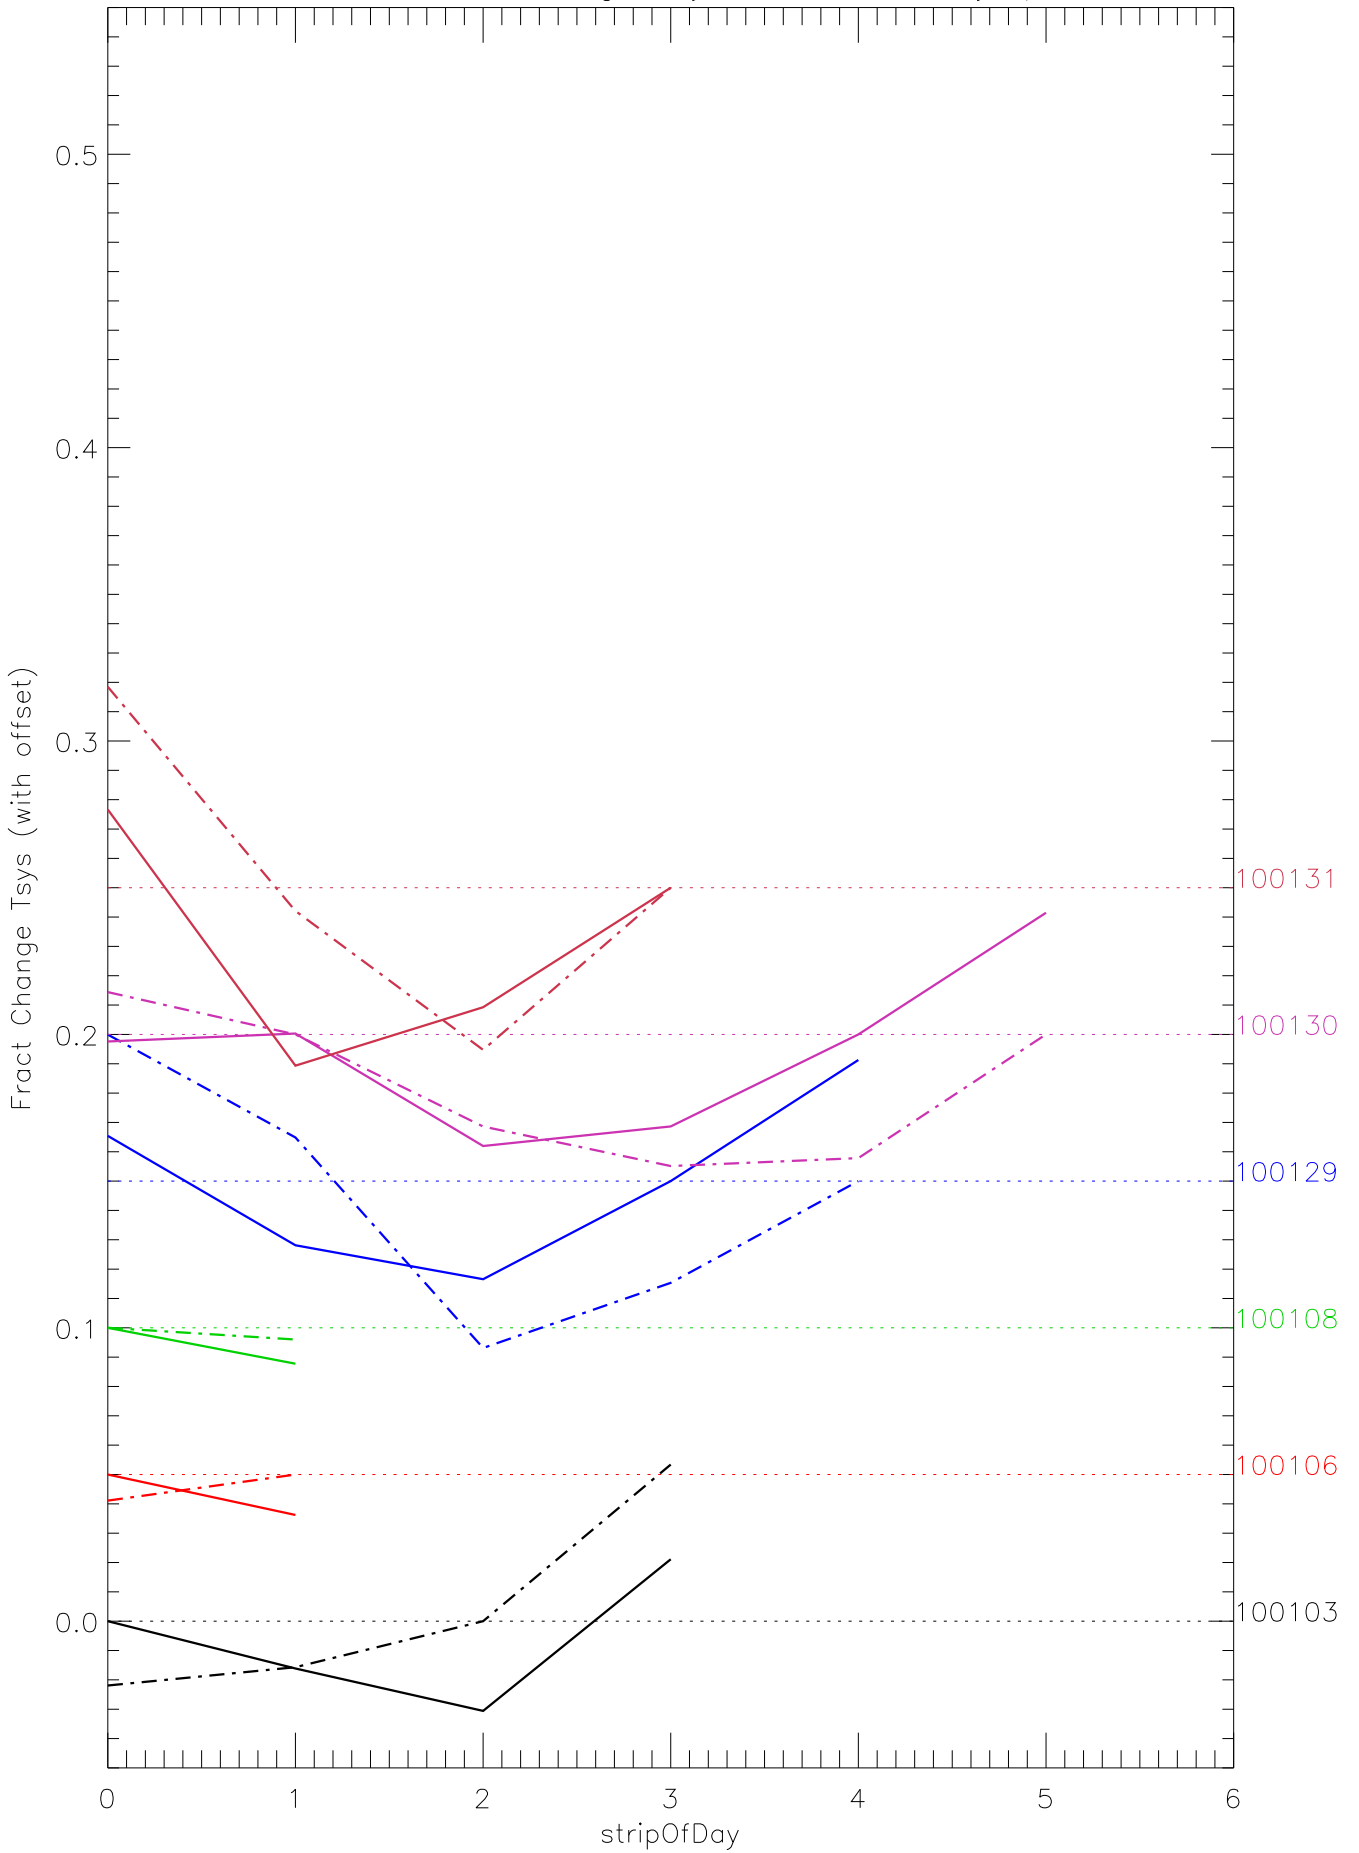

a2048 fractional change TsysK for each day. pixel:0

a2048 fractional change TsysK for each day. pixel:1

a2048 fractional change TsysK for each day. pixel:2

a2048 fractional change TsysK for each day. pixel:3

a2048 fractional change TsysK for each day. pixel:4

a2048 fractional change TsysK for each day. pixel:5

a2048 fractional change TsysK for each day. pixel:6