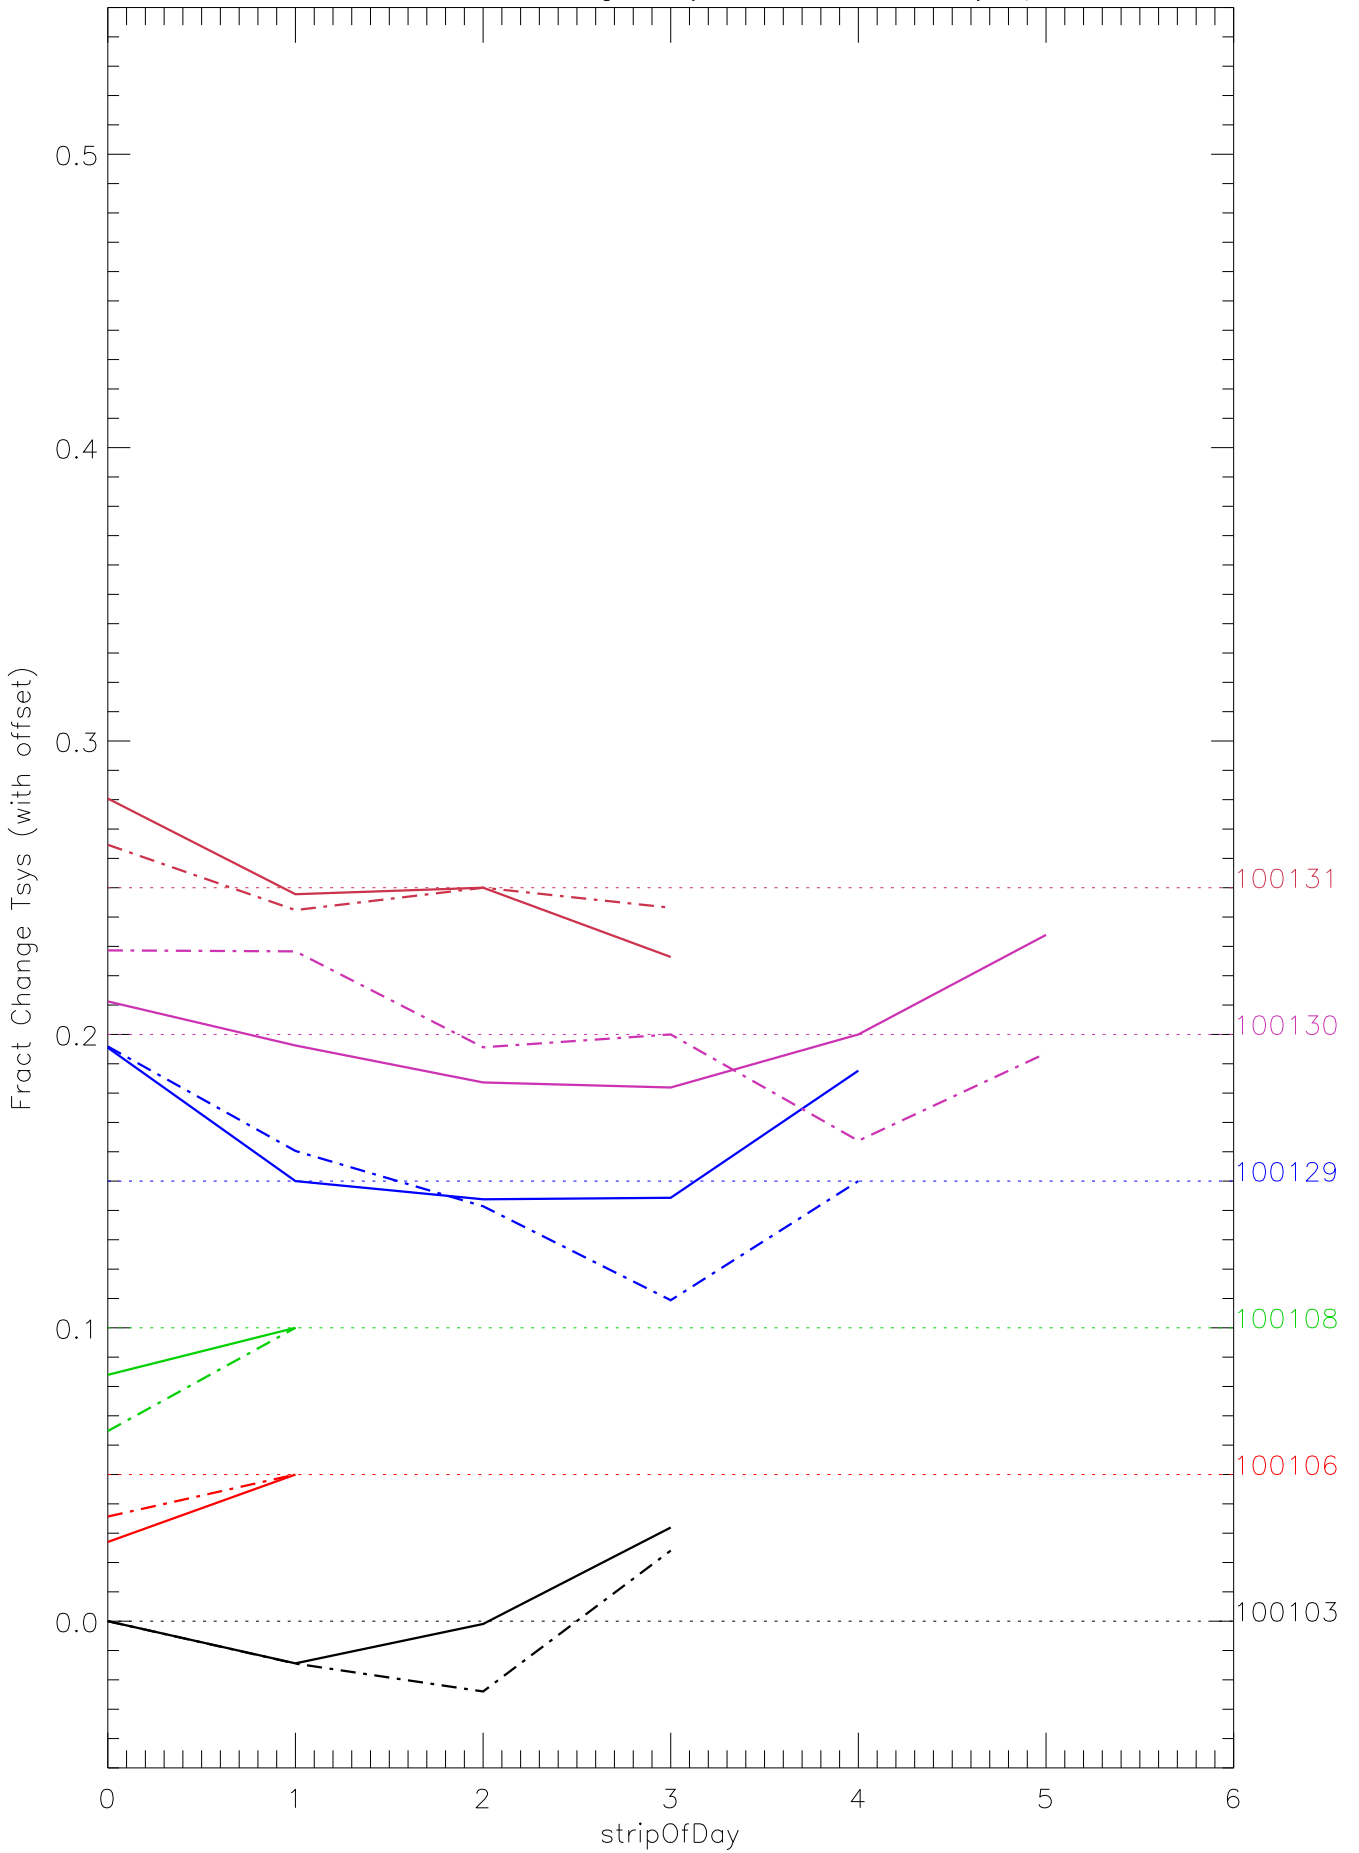

a2048 fractional change TsysK for each day. pixel:0

a2048 fractional change TsysK for each day. pixel:1

a2048 fractional change TsysK for each day. pixel:2

a2048 fractional change TsysK for each day. pixel:3

a2048 fractional change TsysK for each day. pixel:4

a2048 fractional change TsysK for each day. pixel:5

a2048 fractional change TsysK for each day. pixel:6