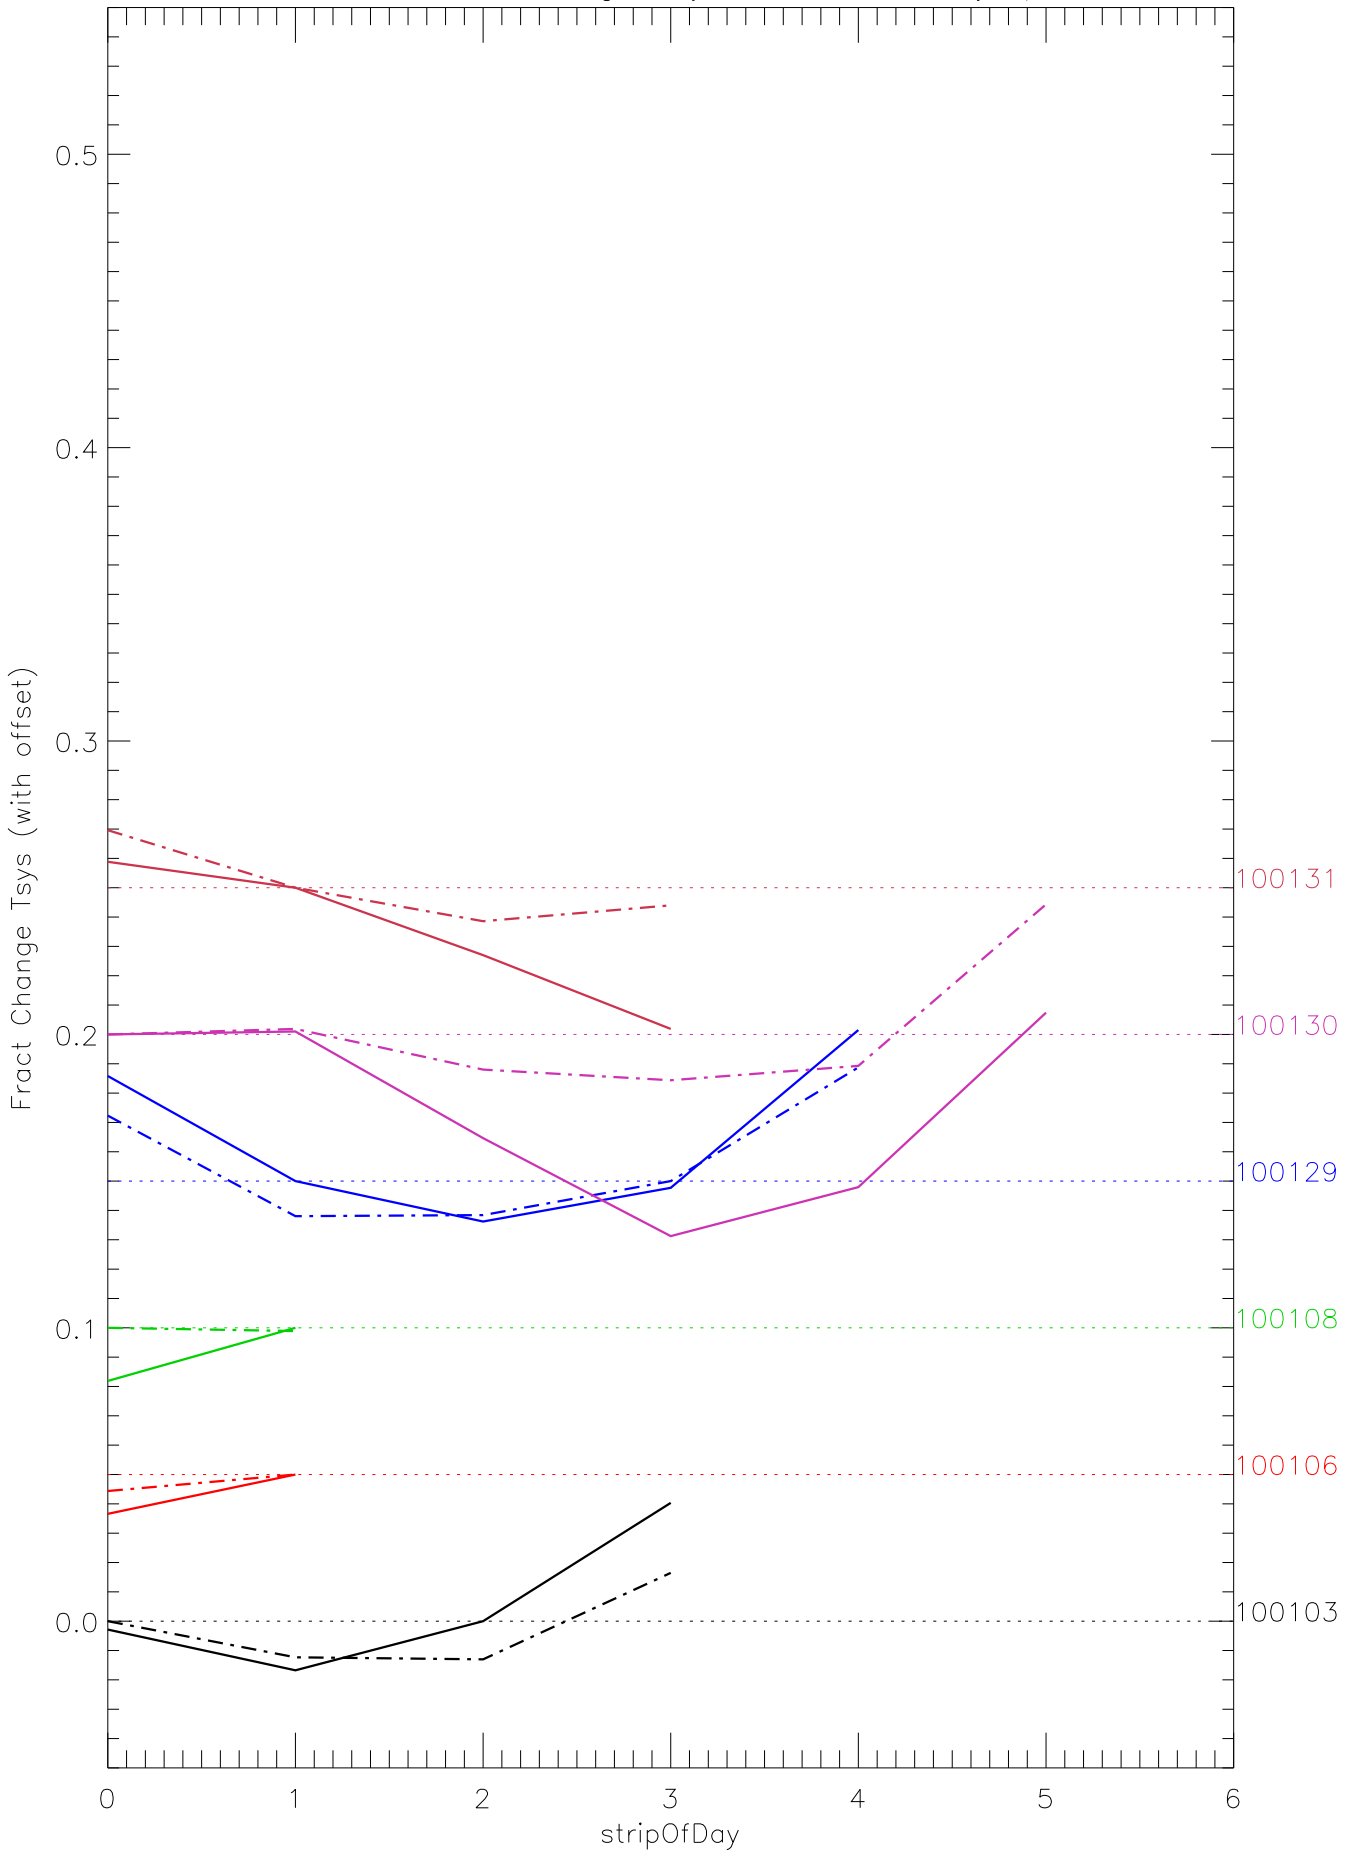

a2048 fractional change TsysK for each day. pixel:0

a2048 fractional change TsysK for each day. pixel:1

a2048 fractional change TsysK for each day. pixel:2

a2048 fractional change TsysK for each day. pixel:3

a2048 fractional change TsysK for each day. pixel:4

a2048 fractional change TsysK for each day. pixel:5

a2048 fractional change TsysK for each day. pixel:6