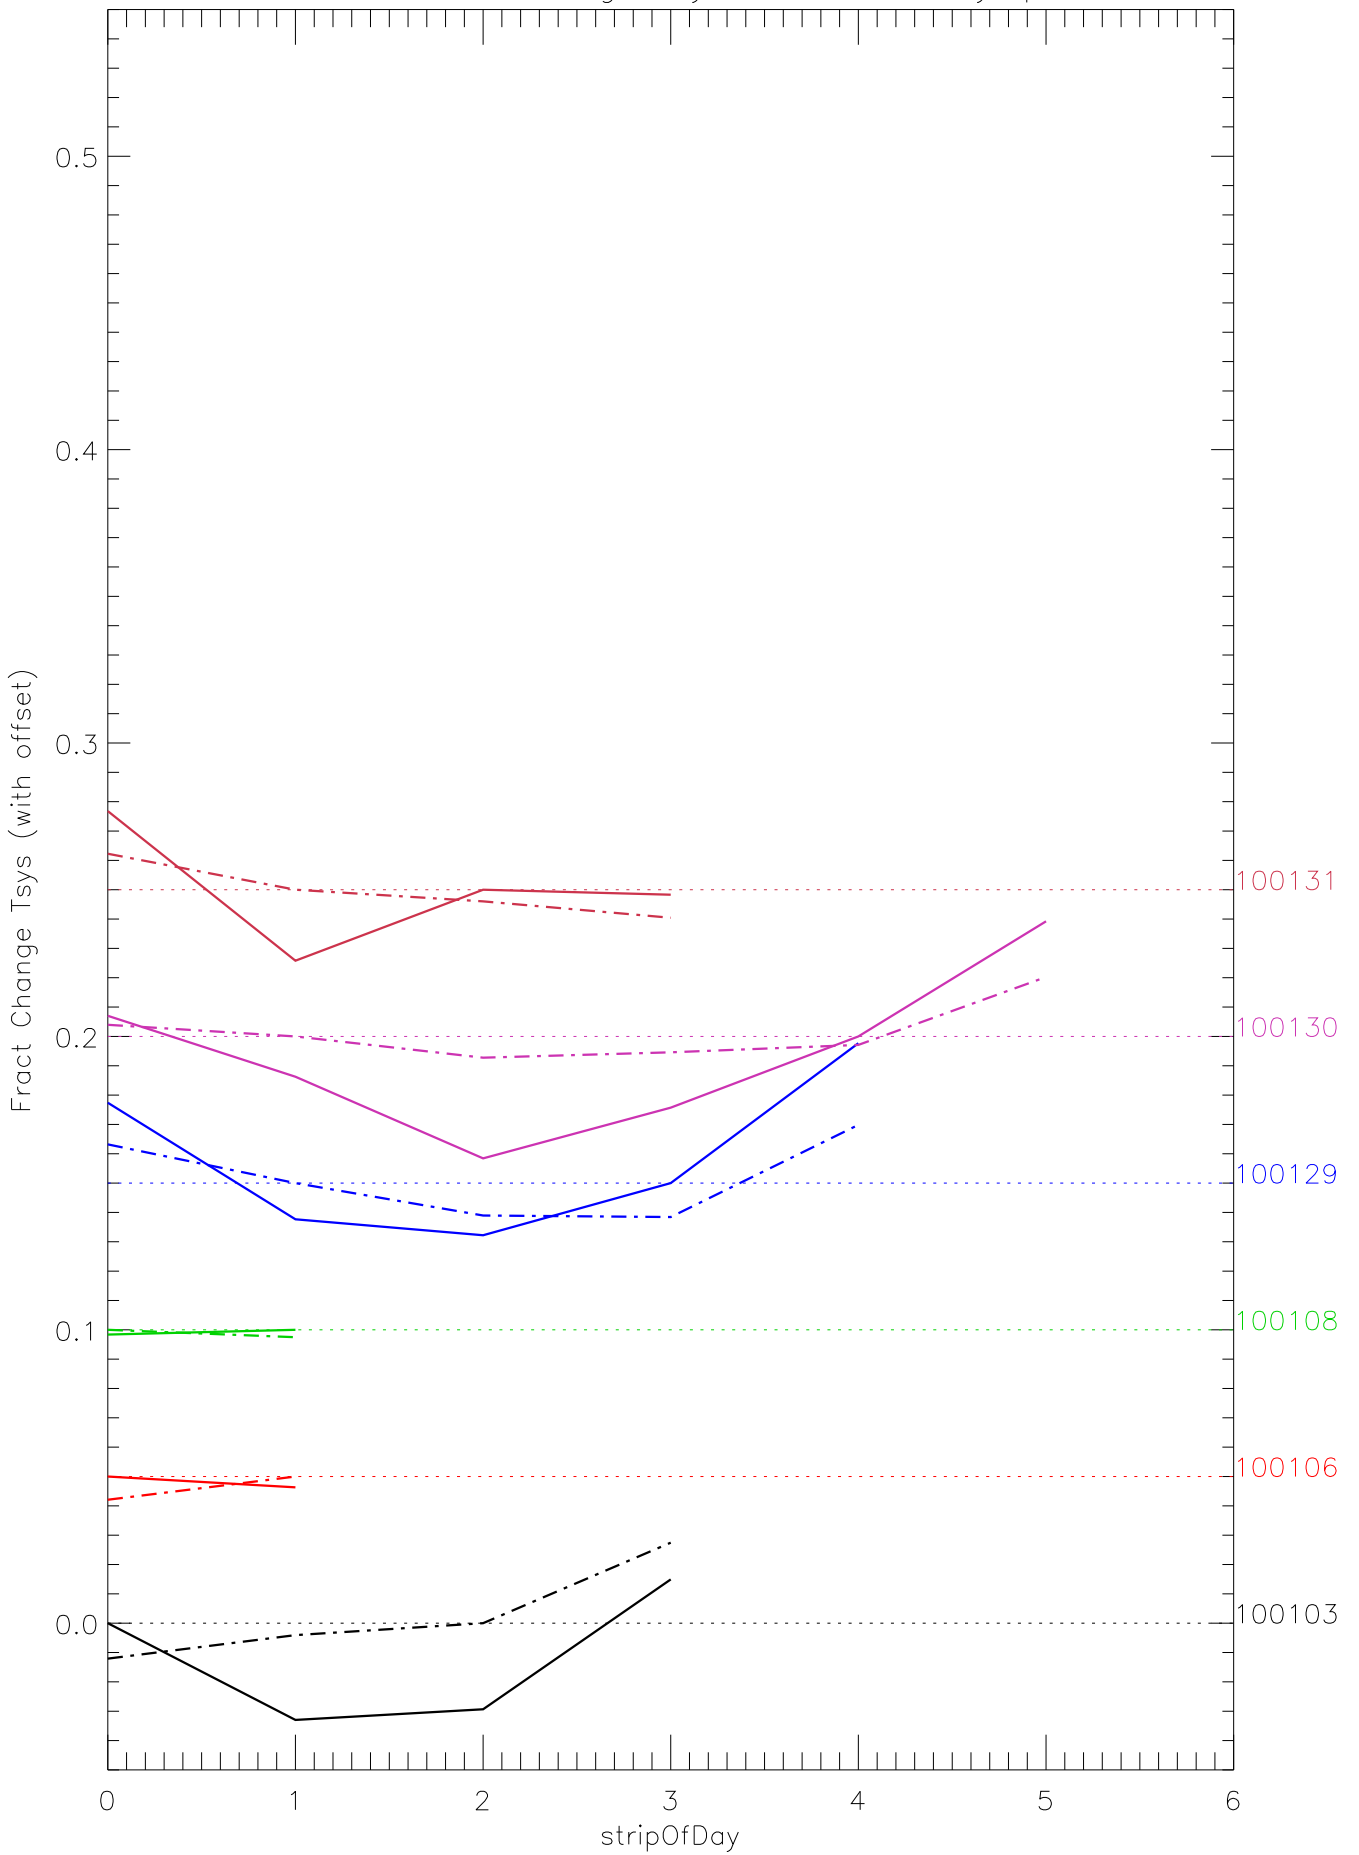

a2048 fractional change TsysK for each day. pixel:0

a2048 fractional change TsysK for each day. pixel:1

a2048 fractional change TsysK for each day. pixel:2

a2048 fractional change TsysK for each day. pixel:3

a2048 fractional change TsysK for each day. pixel:4

a2048 fractional change TsysK for each day. pixel:5

a2048 fractional change TsysK for each day. pixel:6