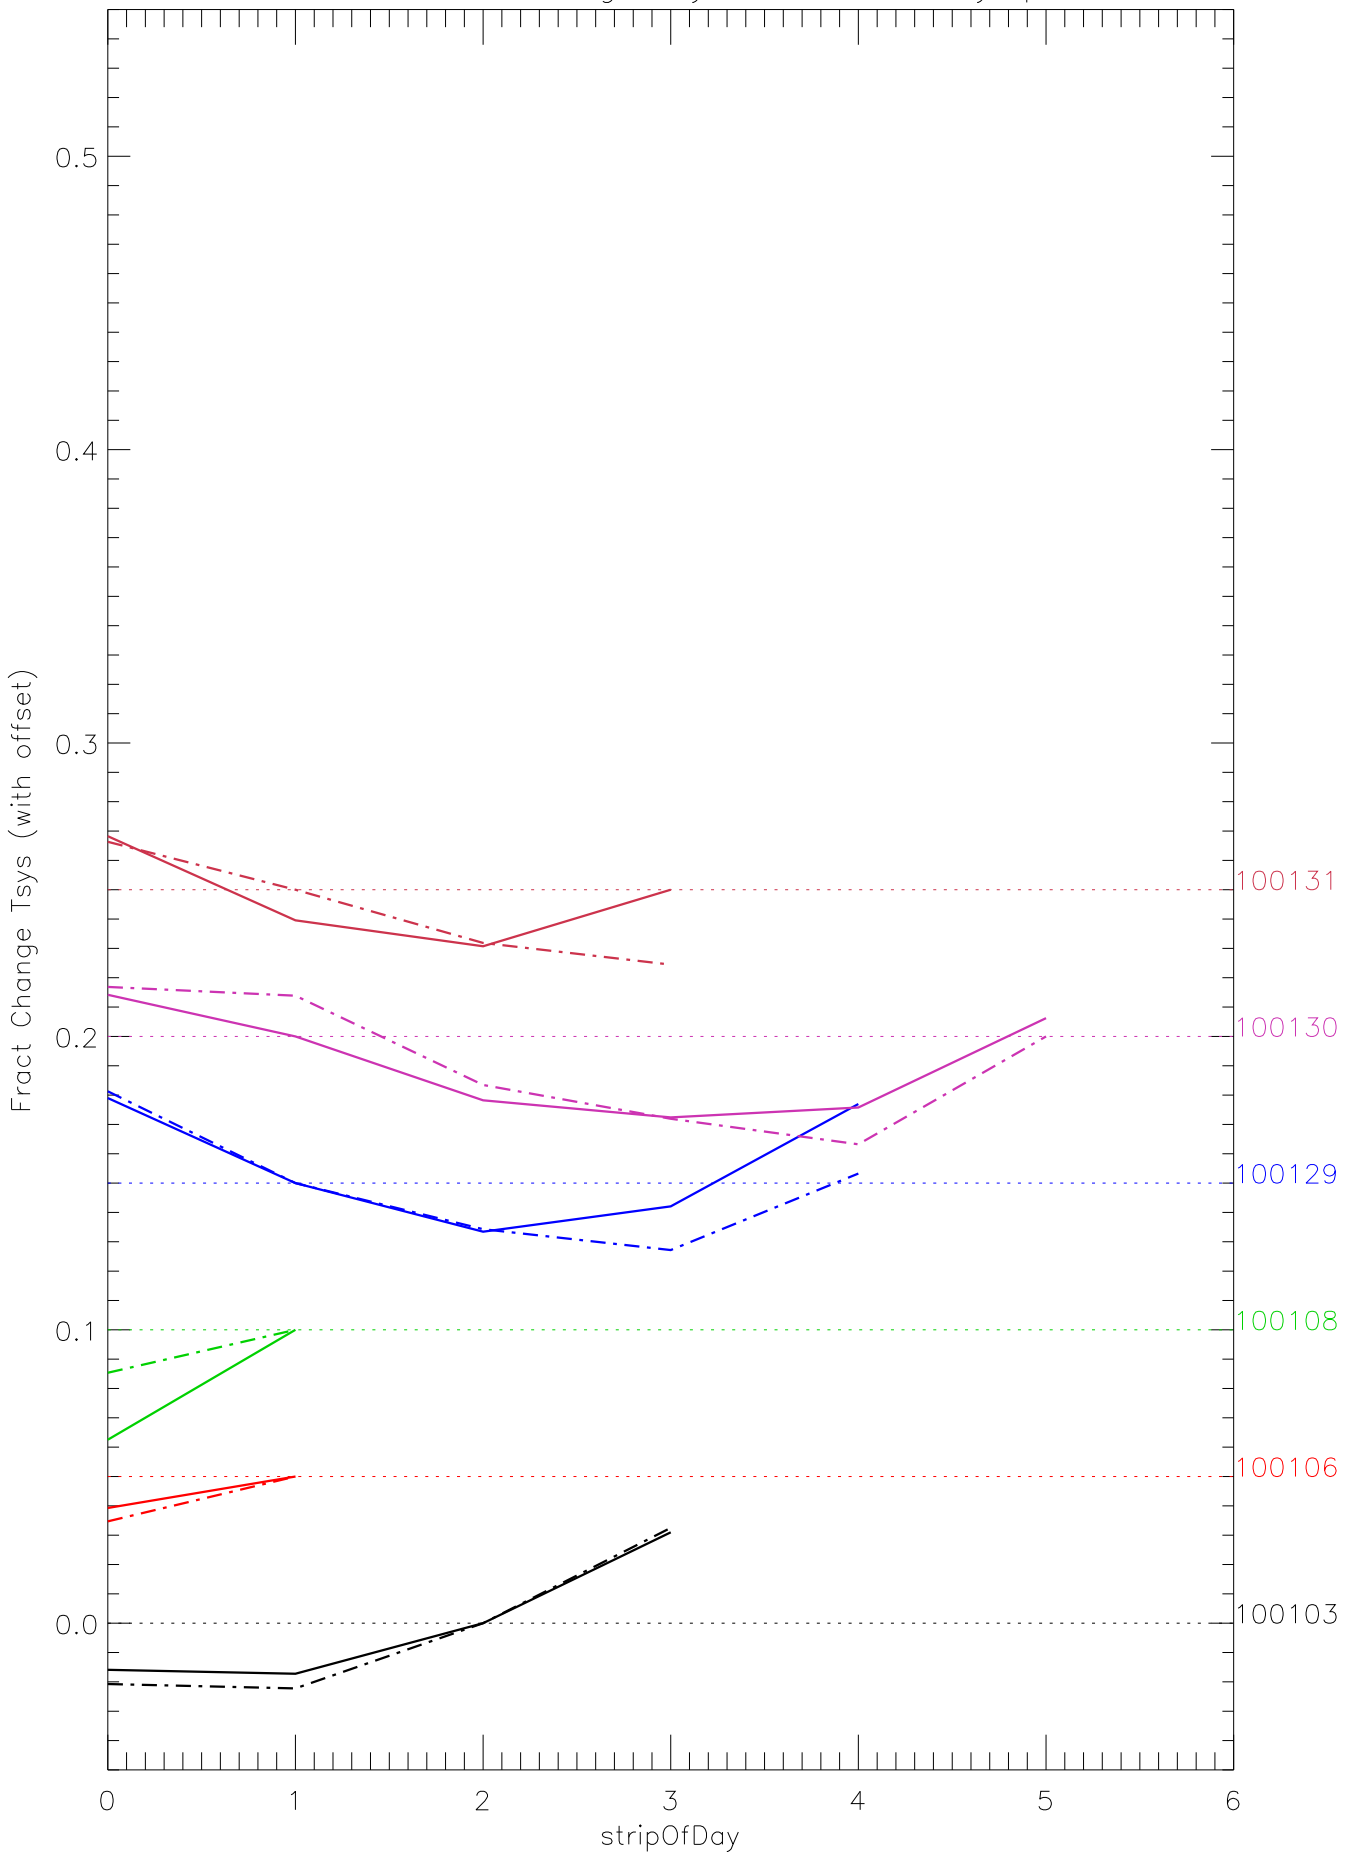

a2048 fractional change TsysK for each day. pixel:0

a2048 fractional change TsysK for each day. pixel:1

a2048 fractional change TsysK for each day. pixel:2

a2048 fractional change TsysK for each day. pixel:3

a2048 fractional change TsysK for each day. pixel:4

a2048 fractional change TsysK for each day. pixel:5

a2048 fractional change TsysK for each day. pixel:6