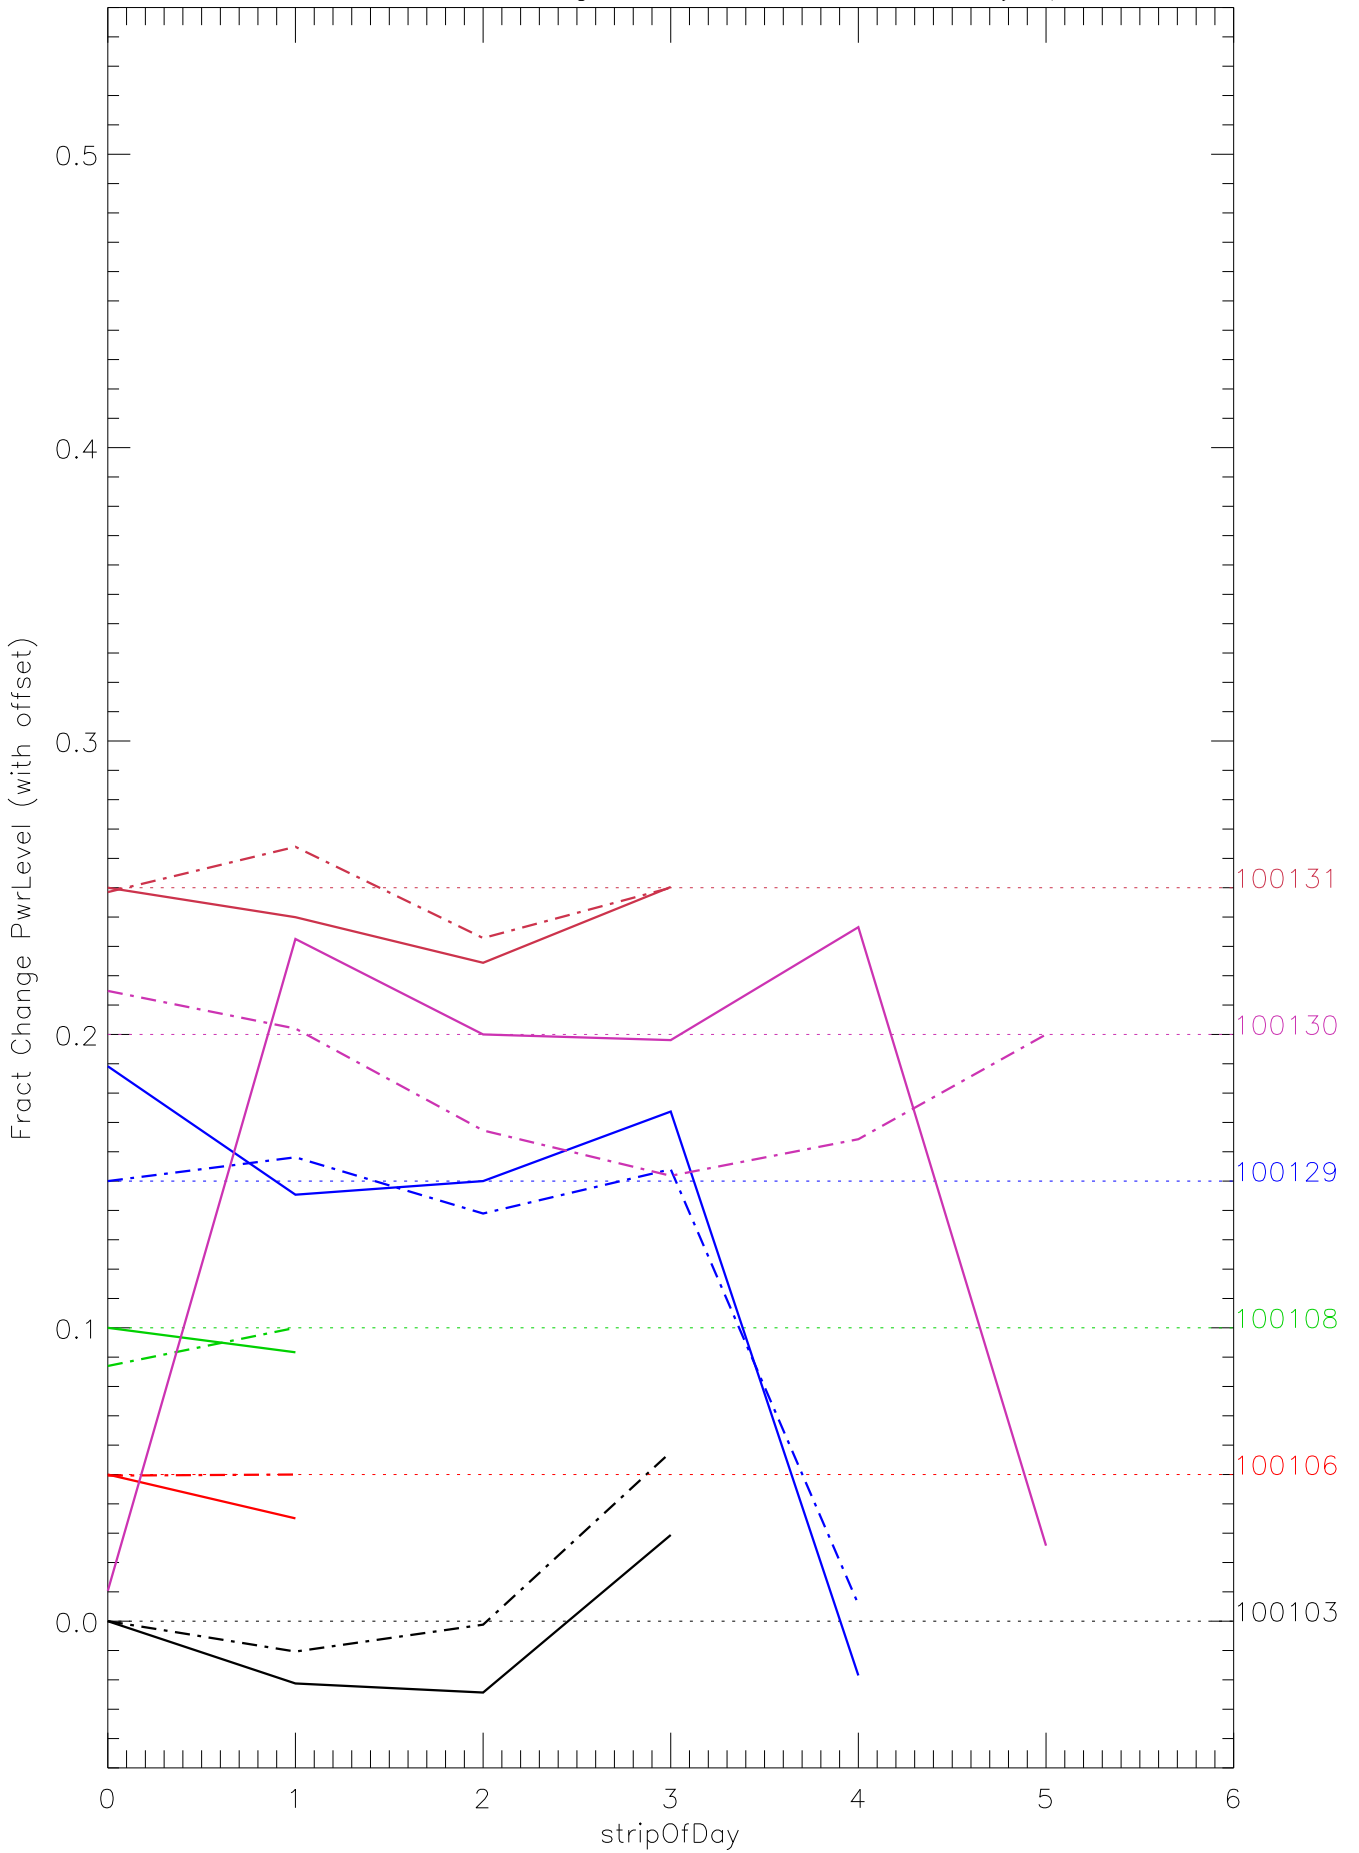

a2048 fractional change PwrLevel for each day. pixel:0

a2048 fractional change PwrLevel for each day. pixel:1

a2048 fractional change PwrLevel for each day. pixel:2

a2048 fractional change PwrLevel for each day. pixel:3

a2048 fractional change PwrLevel for each day. pixel:4

a2048 fractional change PwrLevel for each day. pixel:5

a2048 fractional change PwrLevel for each day. pixel:6