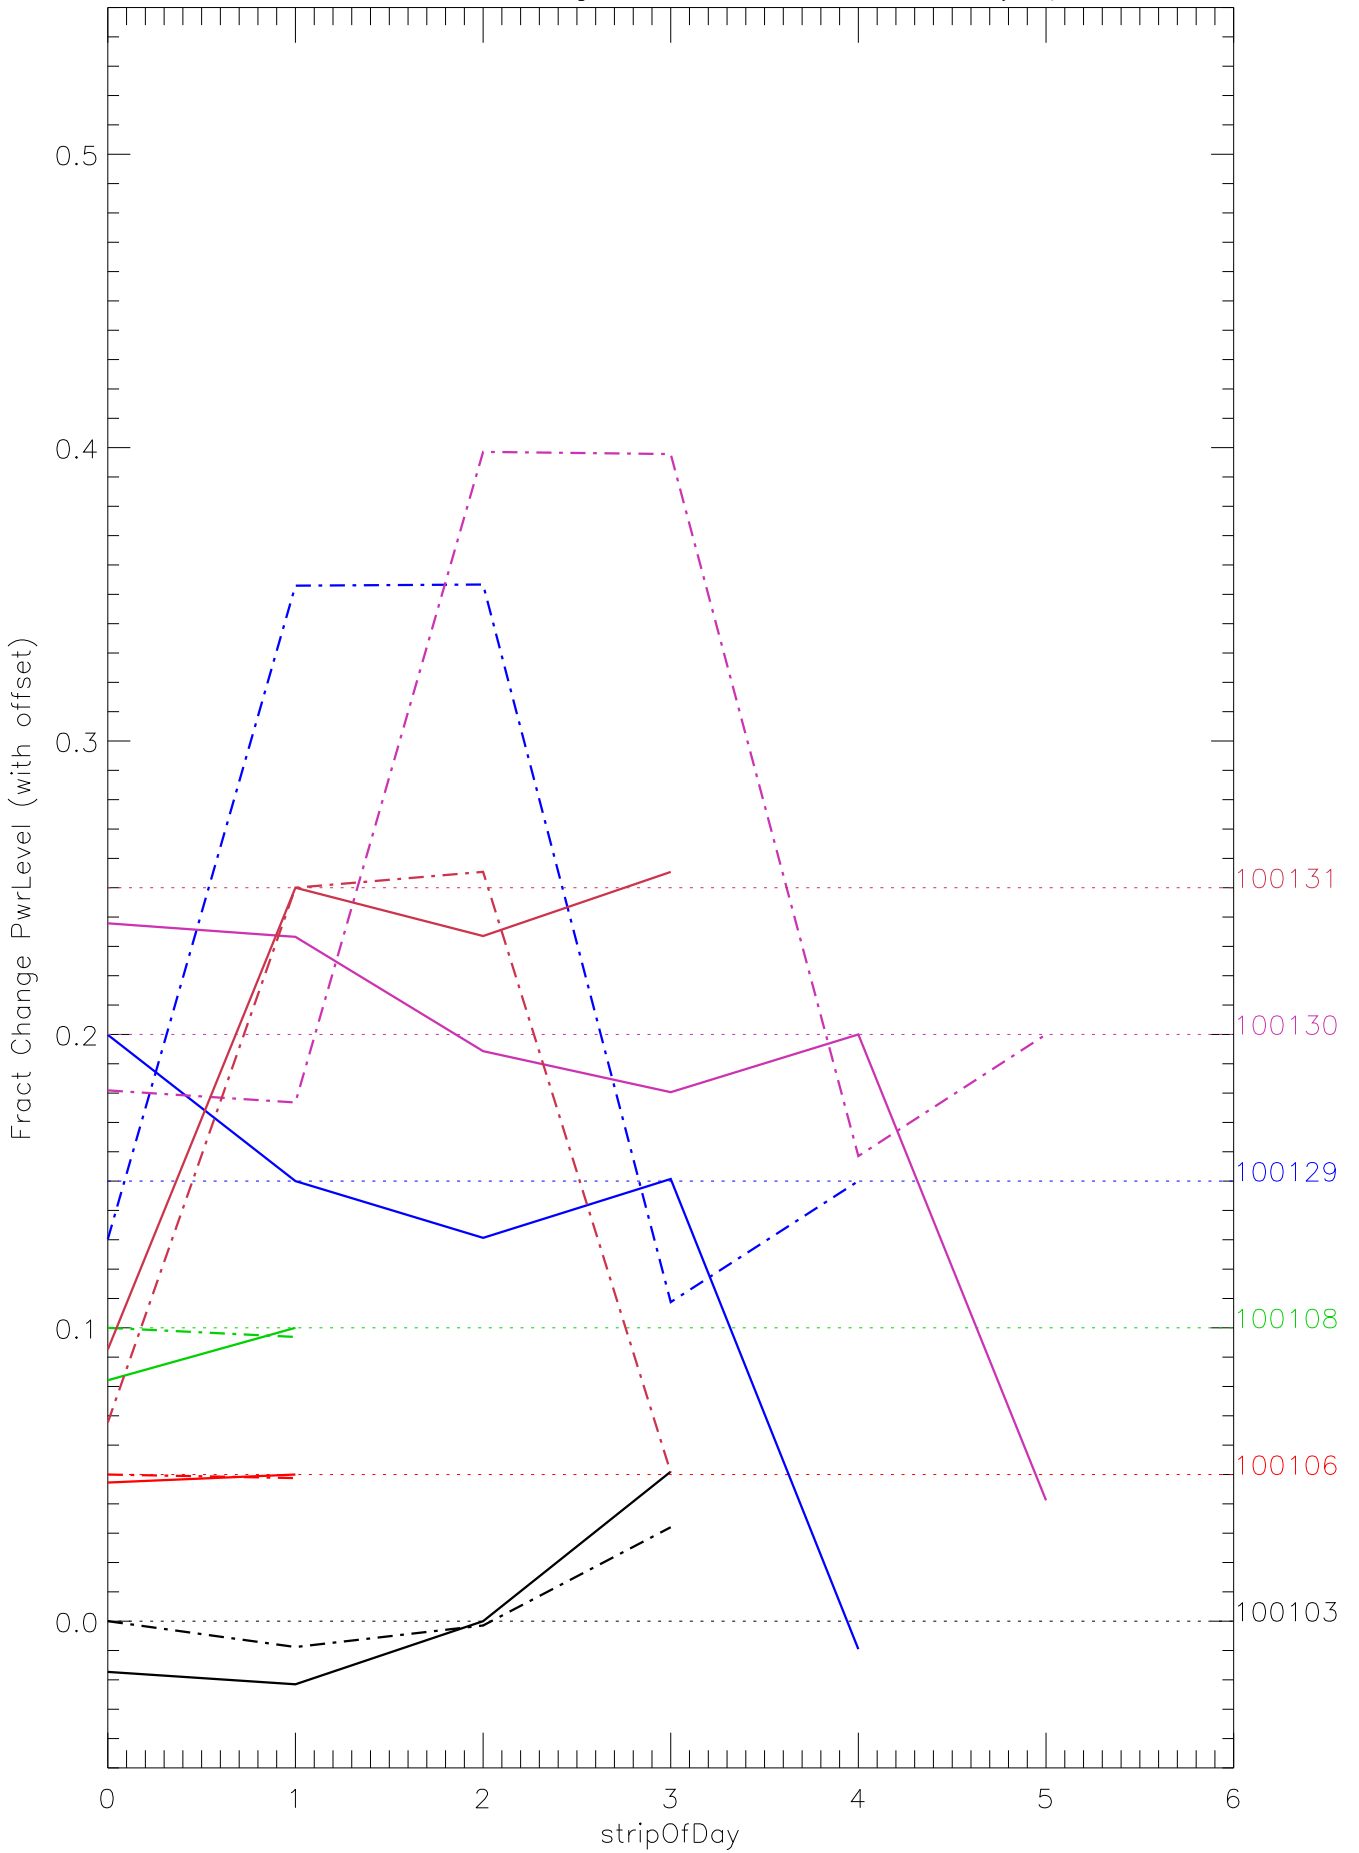

a2048 fractional change PwrLevel for each day. pixel:0

a2048 fractional change PwrLevel for each day. pixel:1

a2048 fractional change PwrLevel for each day. pixel:2

a2048 fractional change PwrLevel for each day. pixel:3

a2048 fractional change PwrLevel for each day. pixel:4

a2048 fractional change PwrLevel for each day. pixel:5

a2048 fractional change PwrLevel for each day. pixel:6