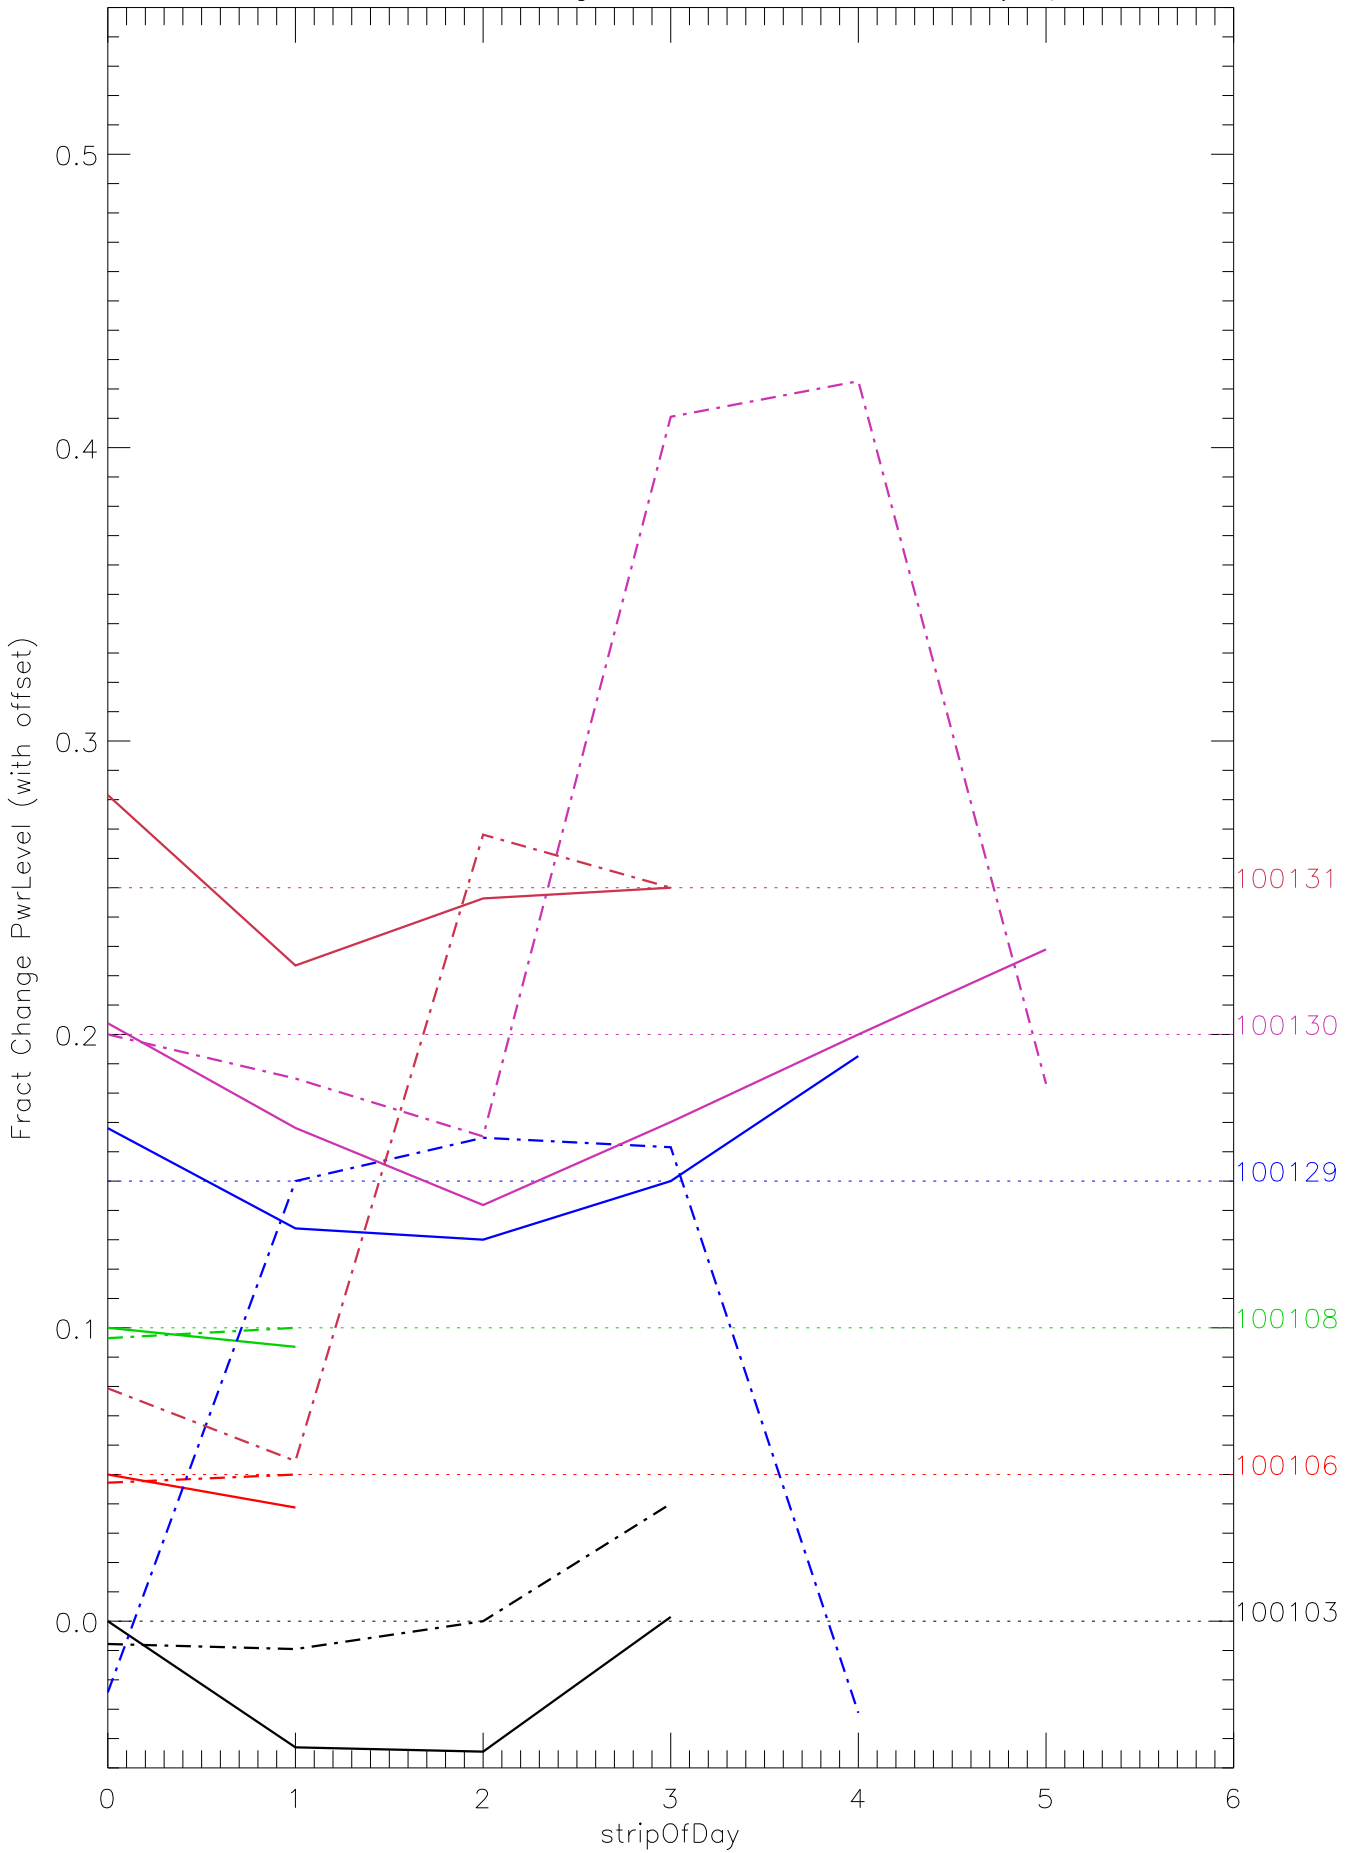

a2048 fractional change PwrLevel for each day. pixel:0

a2048 fractional change PwrLevel for each day. pixel:1

a2048 fractional change PwrLevel for each day. pixel:2

a2048 fractional change PwrLevel for each day. pixel:3

a2048 fractional change PwrLevel for each day. pixel:4

a2048 fractional change PwrLevel for each day. pixel:5

a2048 fractional change PwrLevel for each day. pixel:6