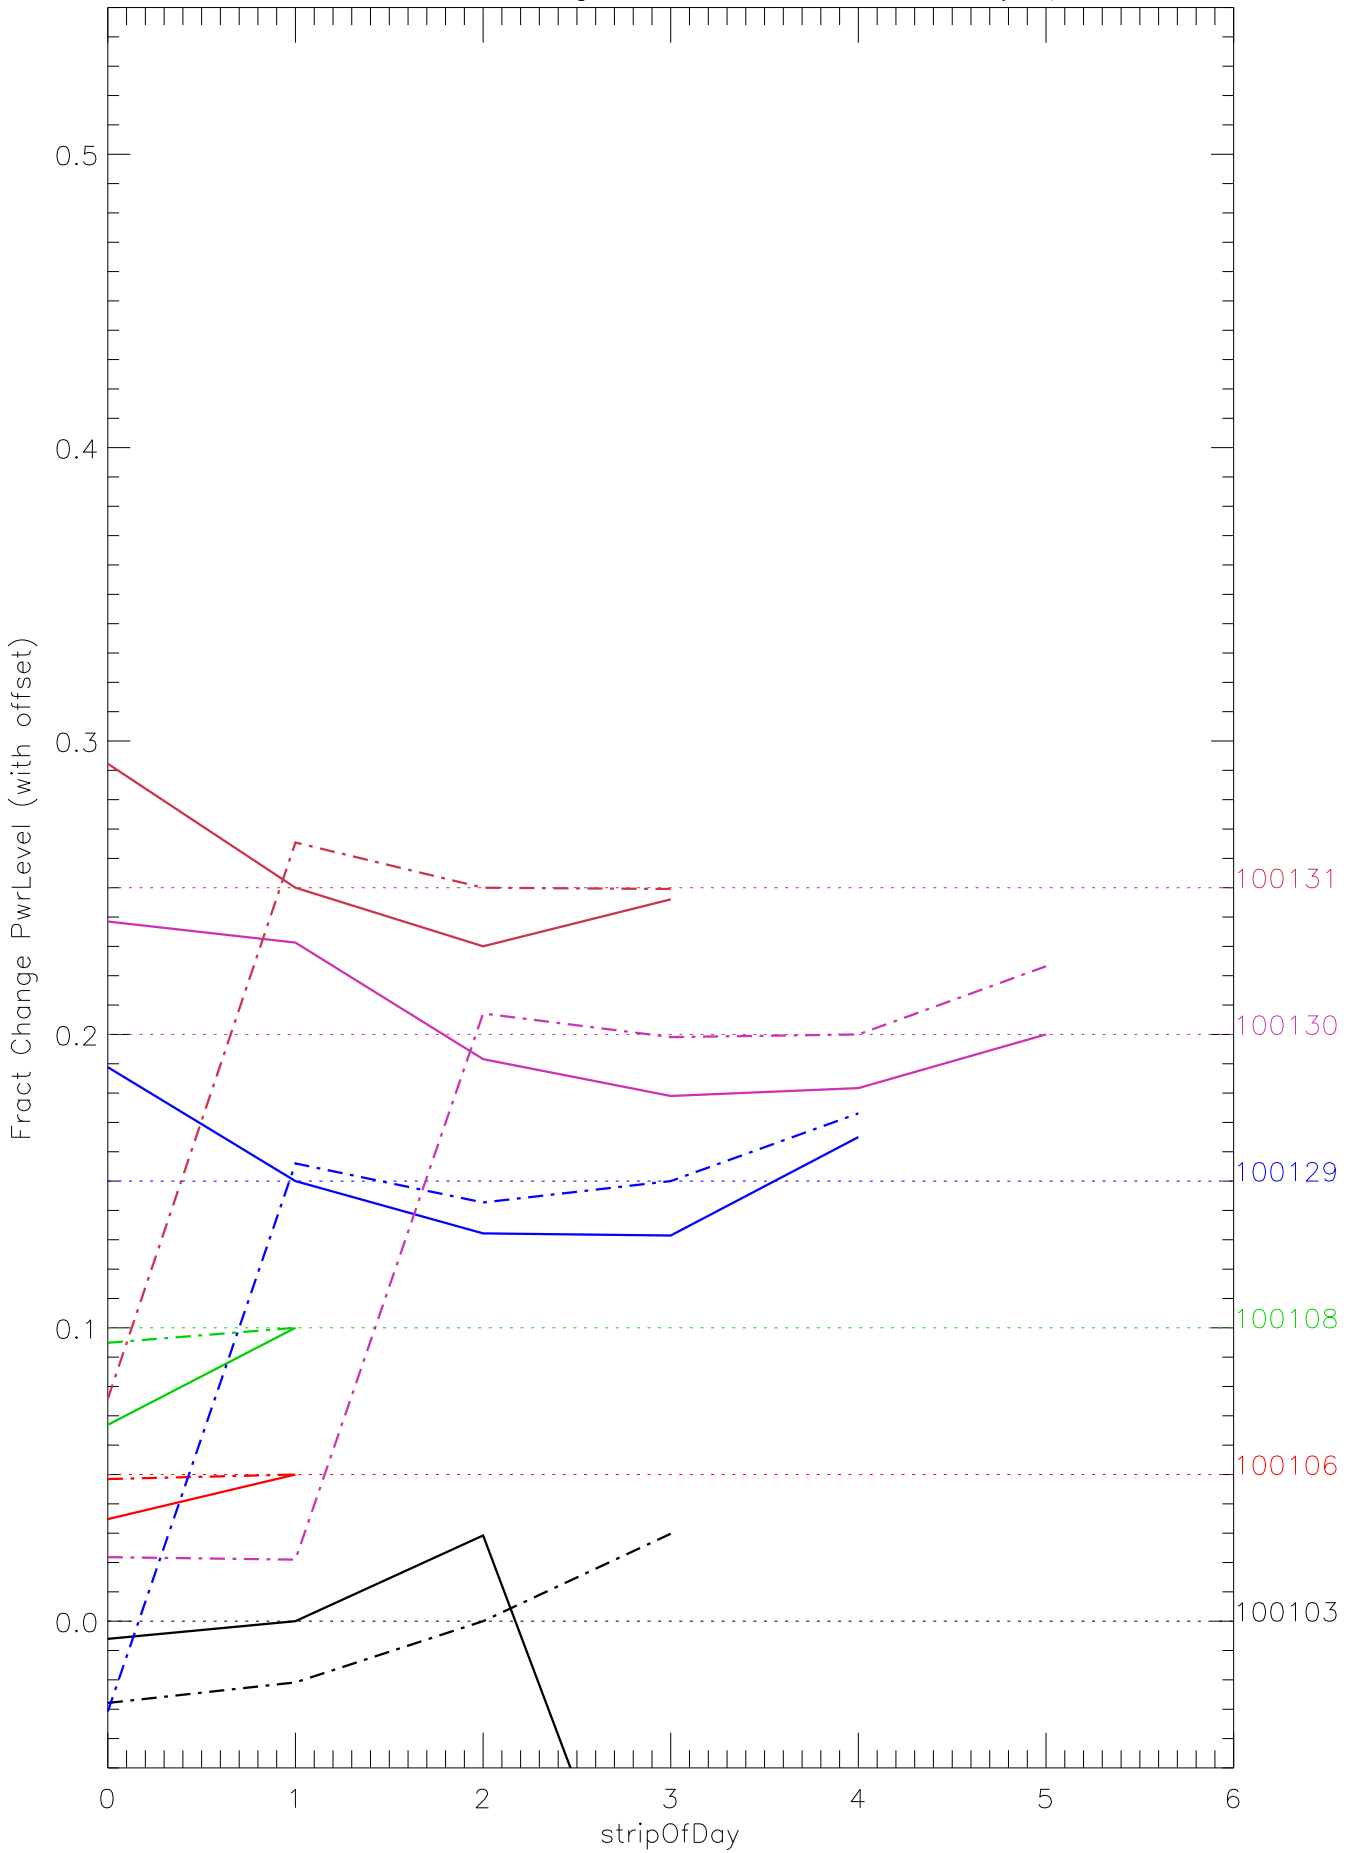

a2048 fractional change PwrLevel for each day. pixel:0

a2048 fractional change PwrLevel for each day. pixel:1

a2048 fractional change PwrLevel for each day. pixel:2

a2048 fractional change PwrLevel for each day. pixel:3

a2048 fractional change PwrLevel for each day. pixel:4

a2048 fractional change PwrLevel for each day. pixel:5

a2048 fractional change PwrLevel for each day. pixel:6