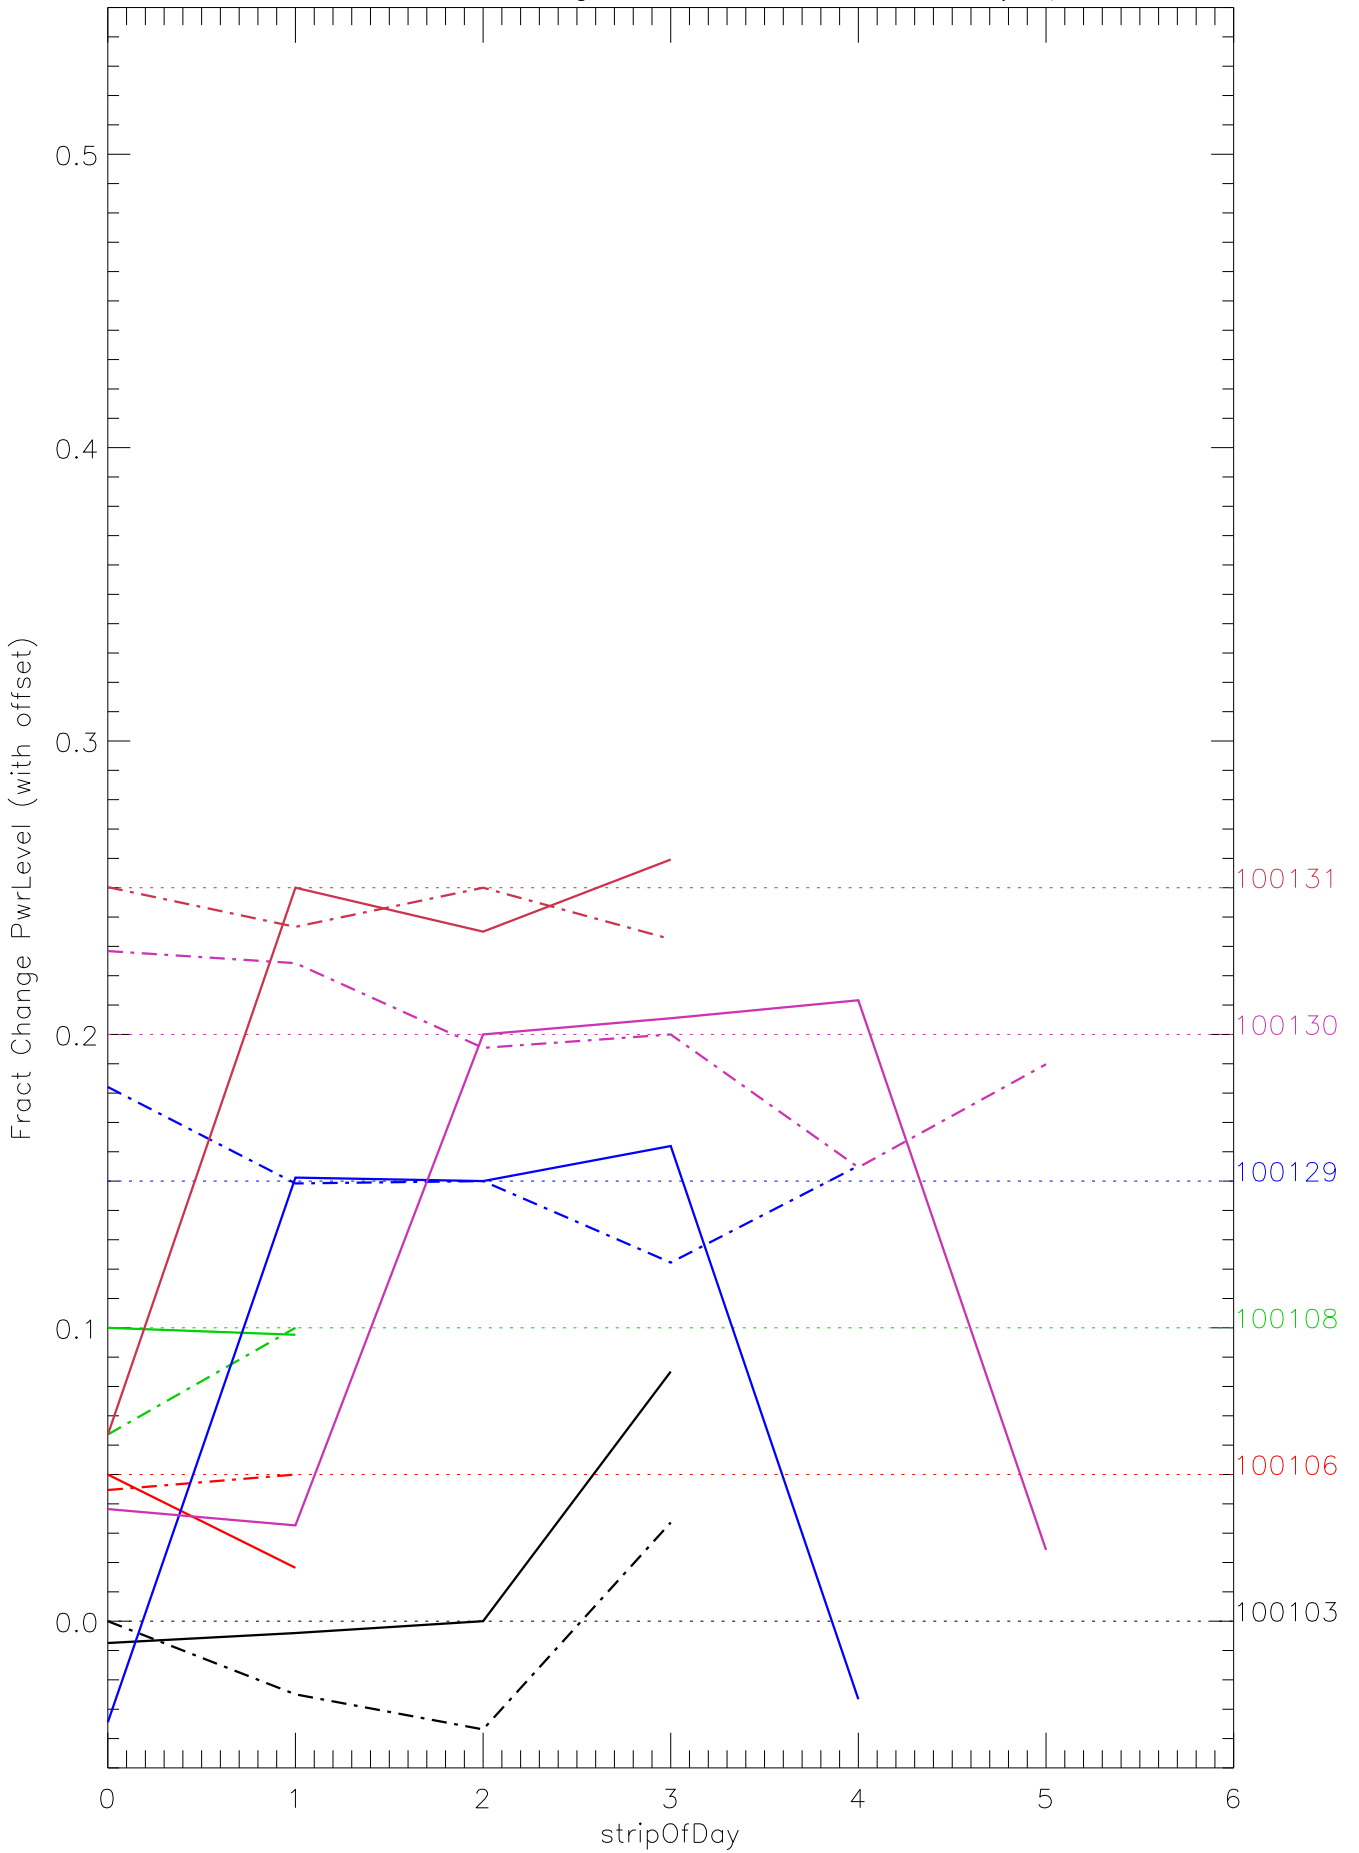

a2048 fractional change PwrLevel for each day. pixel:0

a2048 fractional change PwrLevel for each day. pixel:1

a2048 fractional change PwrLevel for each day. pixel:2

a2048 fractional change PwrLevel for each day. pixel:3

a2048 fractional change PwrLevel for each day. pixel:4

a2048 fractional change PwrLevel for each day. pixel:5

a2048 fractional change PwrLevel for each day. pixel:6