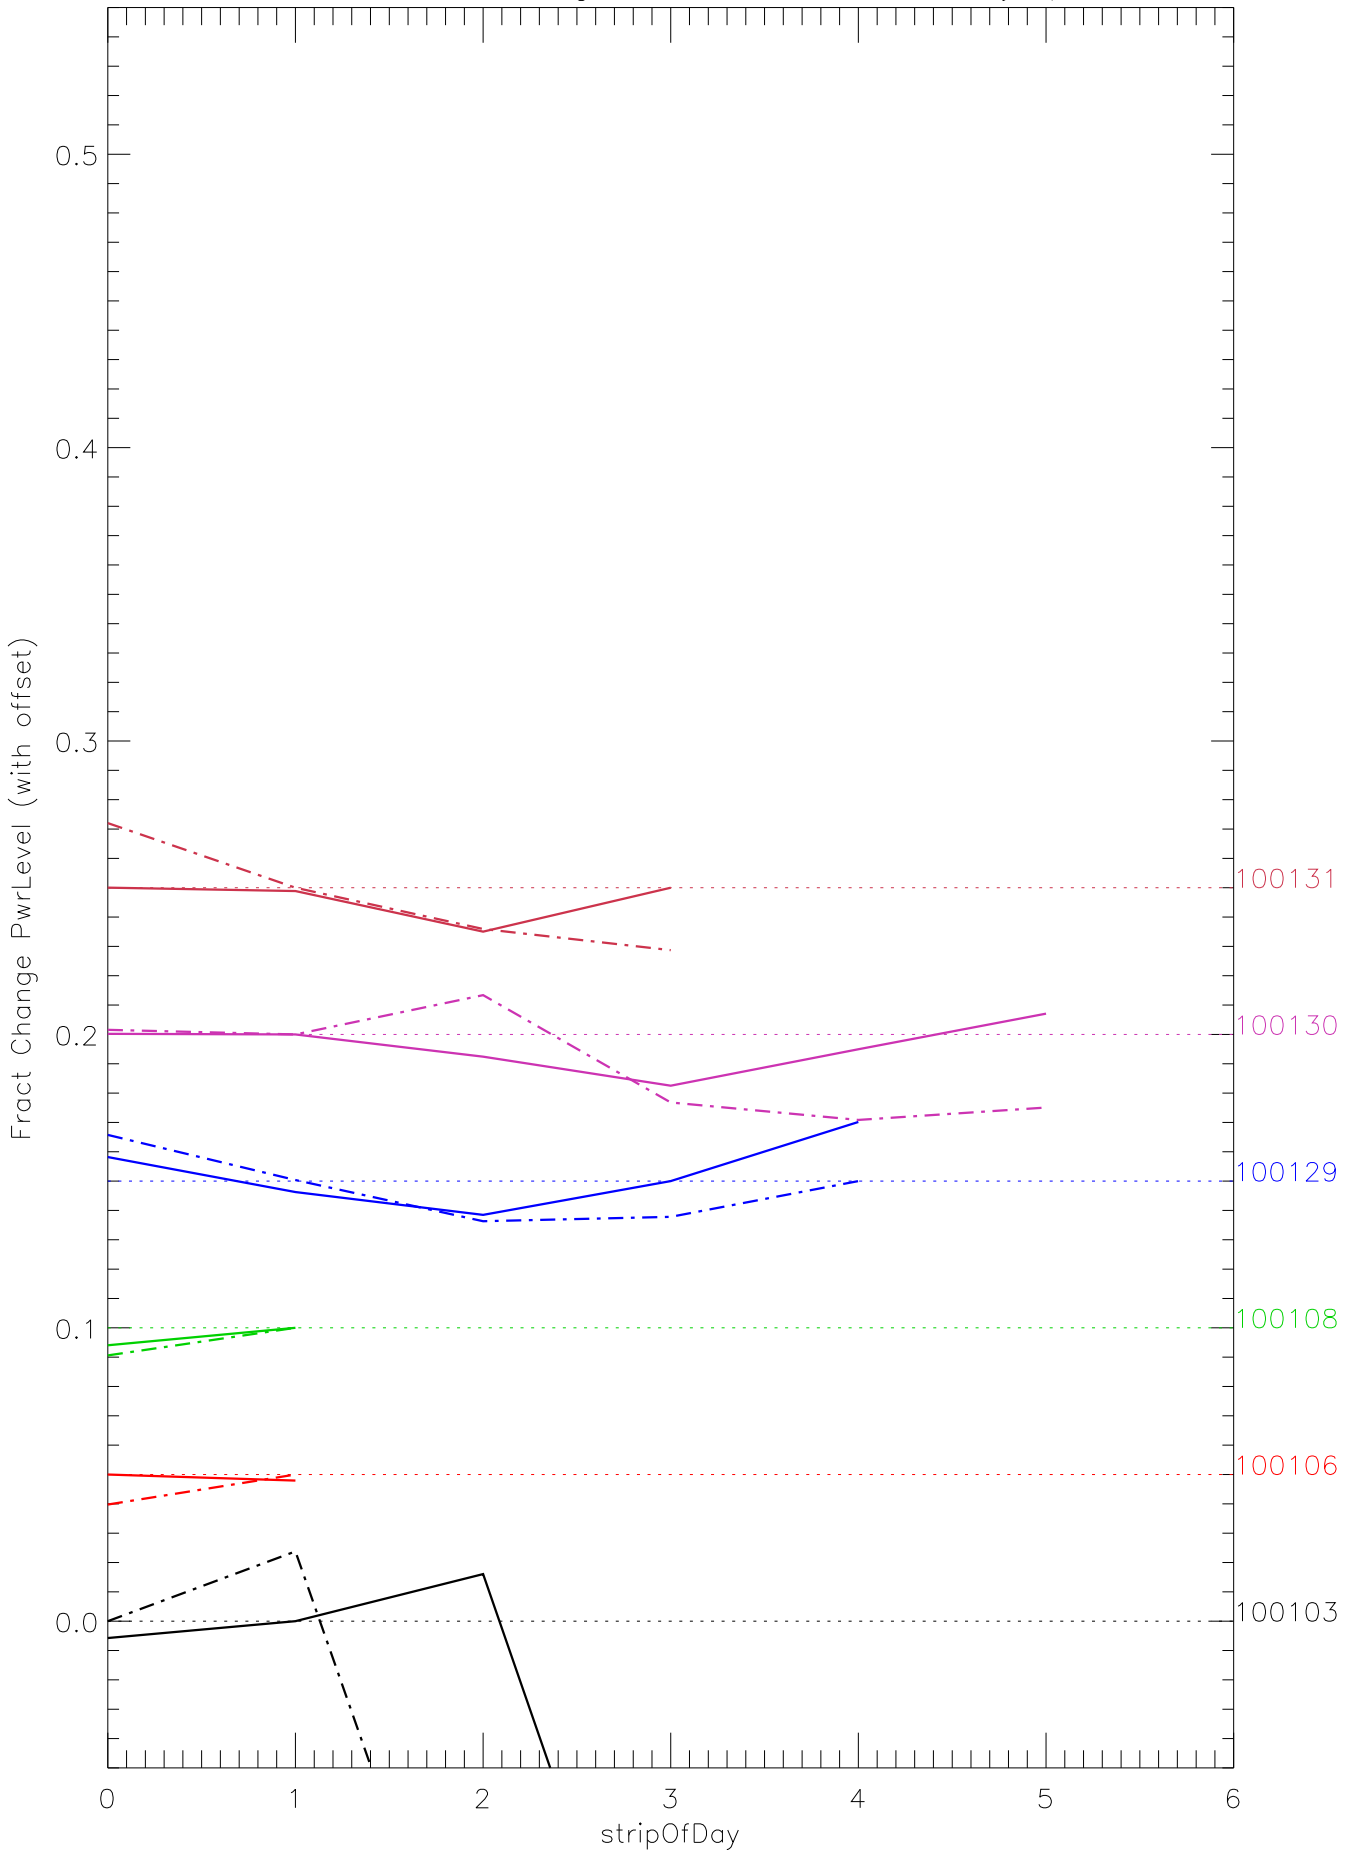

a2048 fractional change PwrLevel for each day. pixel:0

a2048 fractional change PwrLevel for each day. pixel:1

a2048 fractional change PwrLevel for each day. pixel:2

a2048 fractional change PwrLevel for each day. pixel:3

a2048 fractional change PwrLevel for each day. pixel:4

a2048 fractional change PwrLevel for each day. pixel:5

a2048 fractional change PwrLevel for each day. pixel:6