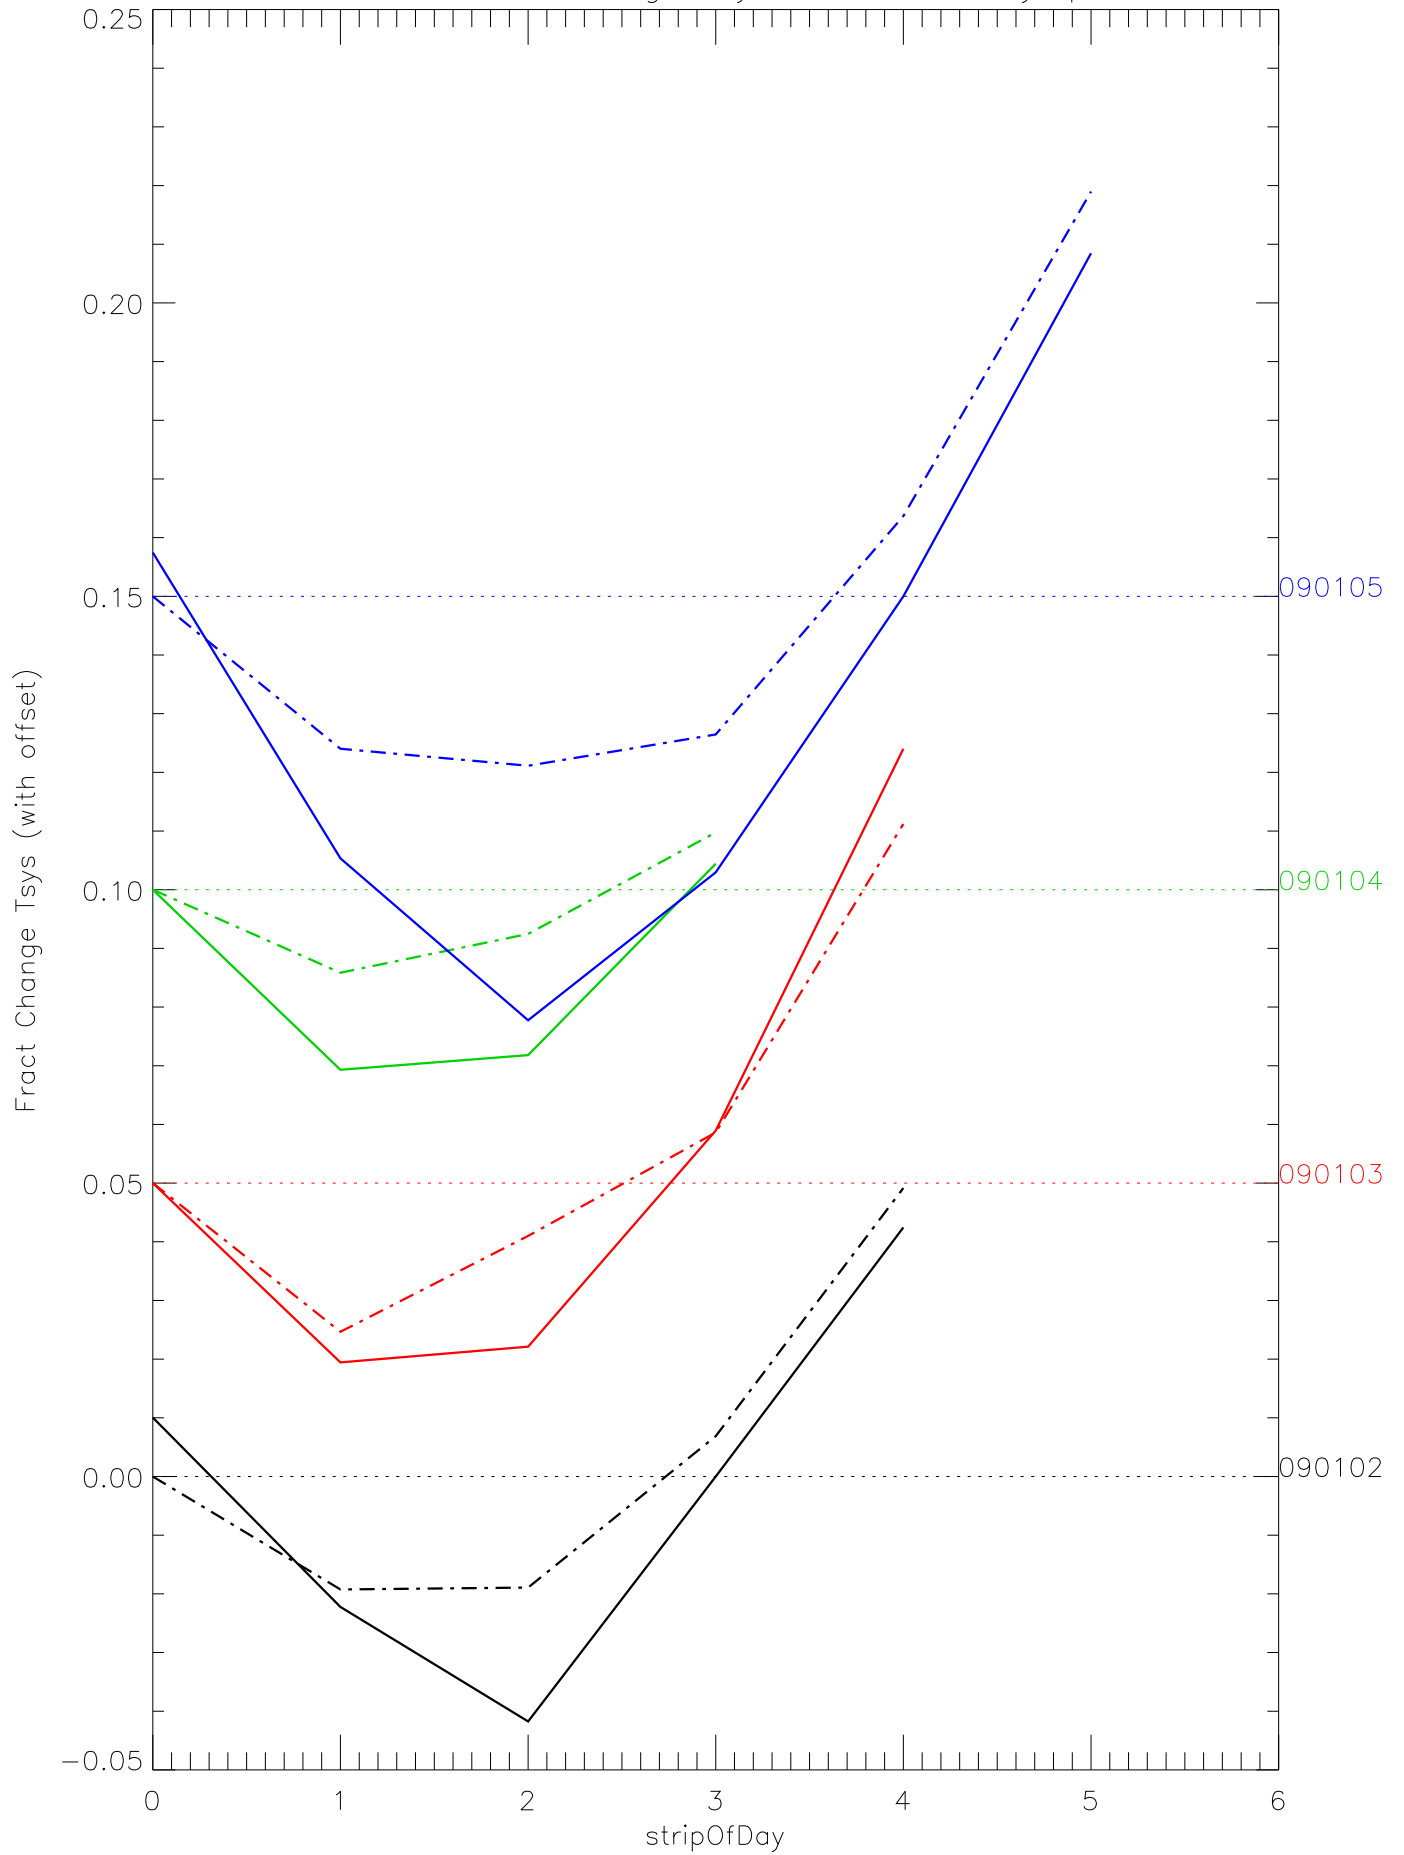

a2048 fractional change TsysK for each day. pixel:0

a2048 fractional change TsysK for each day. pixel:1

a2048 fractional change TsysK for each day. pixel:2

a2048 fractional change TsysK for each day. pixel:3

a2048 fractional change TsysK for each day. pixel:4

a2048 fractional change TsysK for each day. pixel:5

a2048 fractional change TsysK for each day. pixel:6