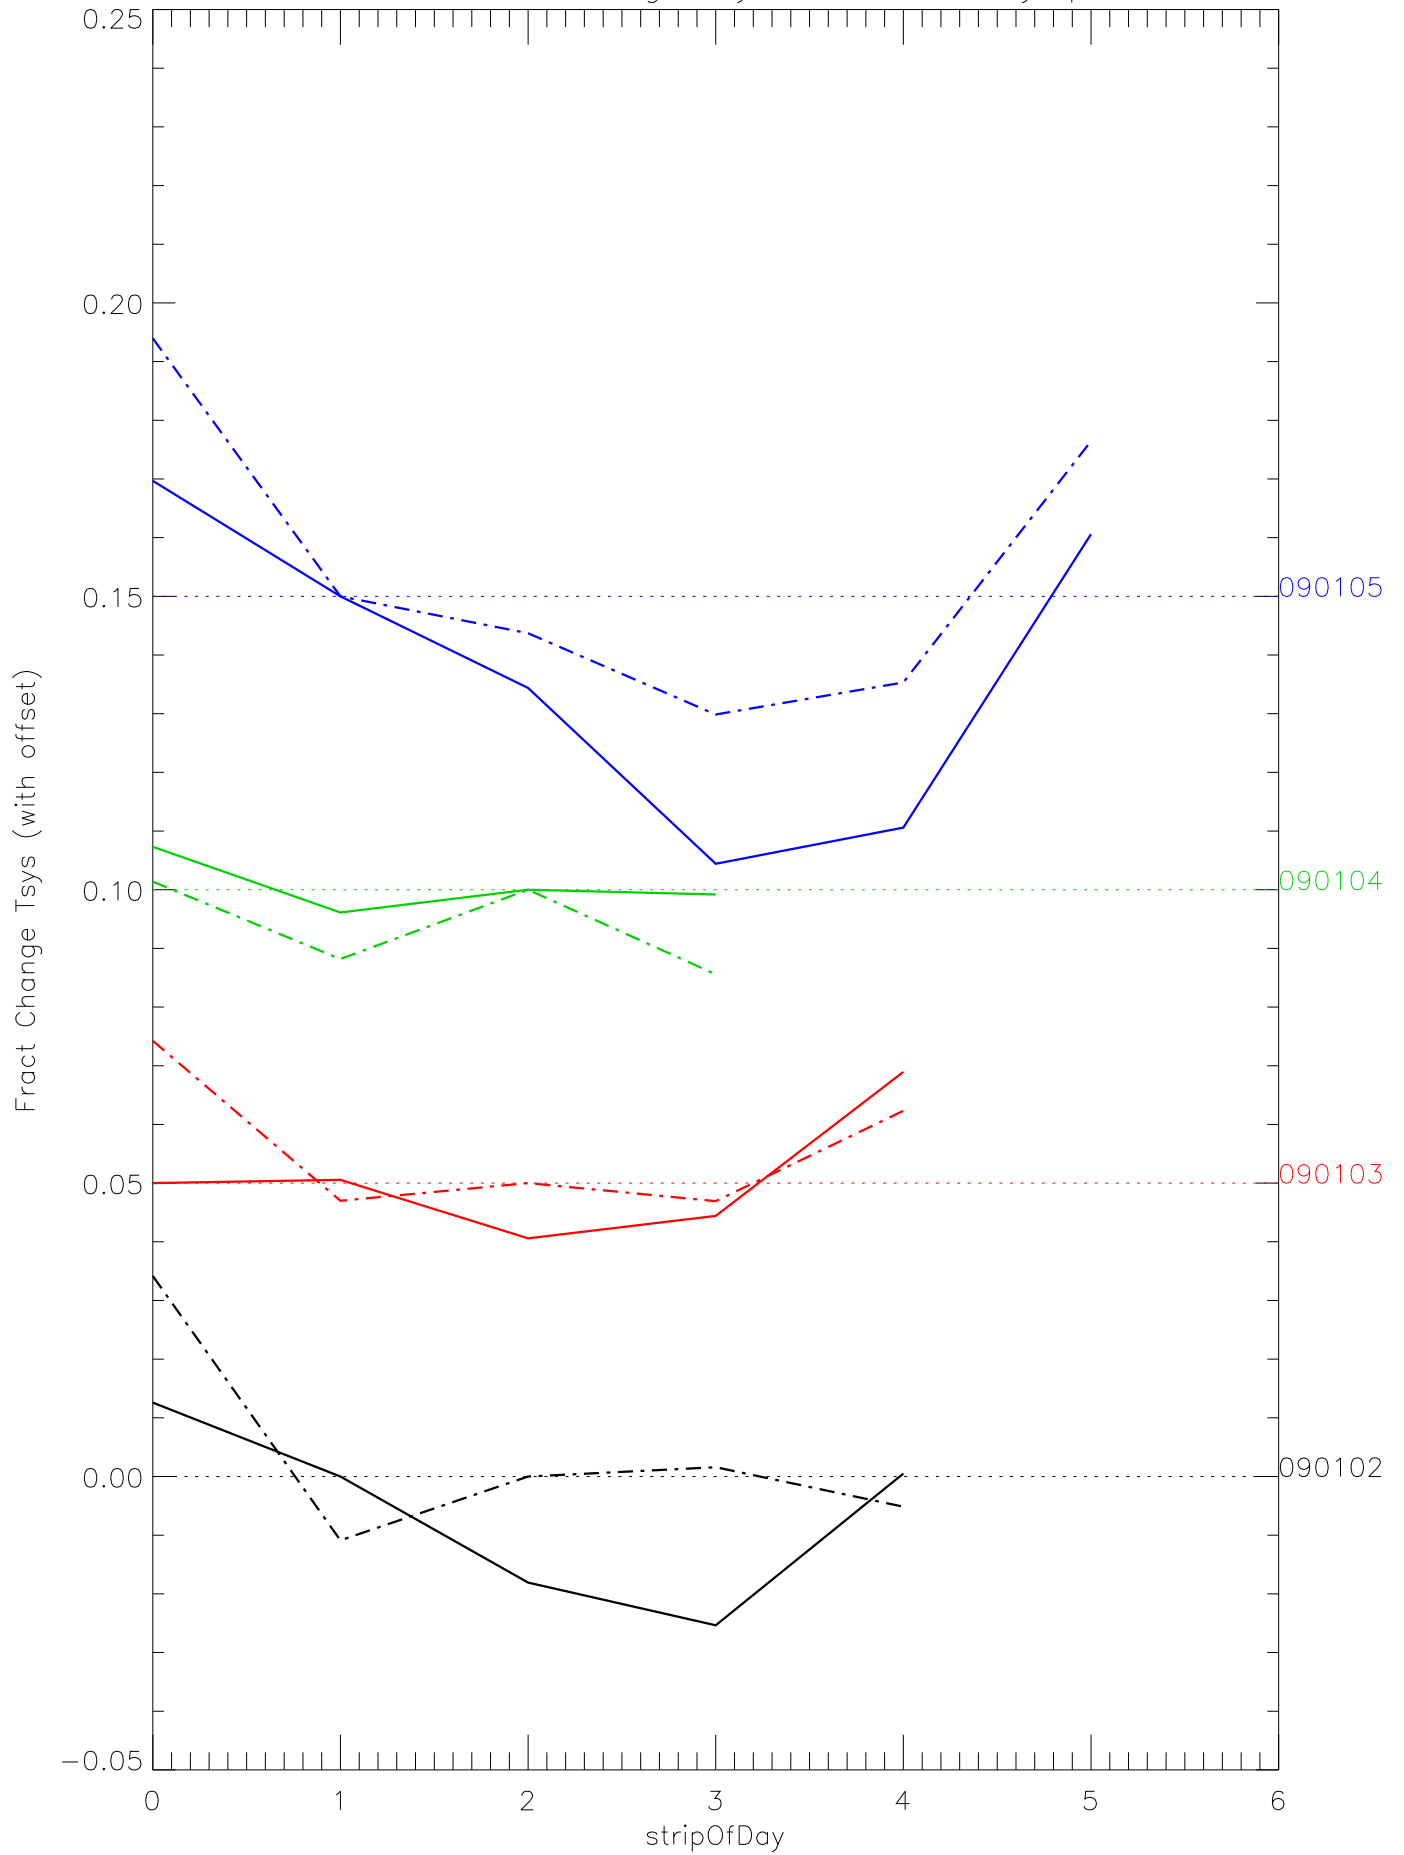

a2048 fractional change TsysK for each day. pixel:0

a2048 fractional change TsysK for each day. pixel:1

a2048 fractional change TsysK for each day. pixel:2

a2048 fractional change TsysK for each day. pixel:3

a2048 fractional change TsysK for each day. pixel:4

a2048 fractional change TsysK for each day. pixel:5

a2048 fractional change TsysK for each day. pixel:6