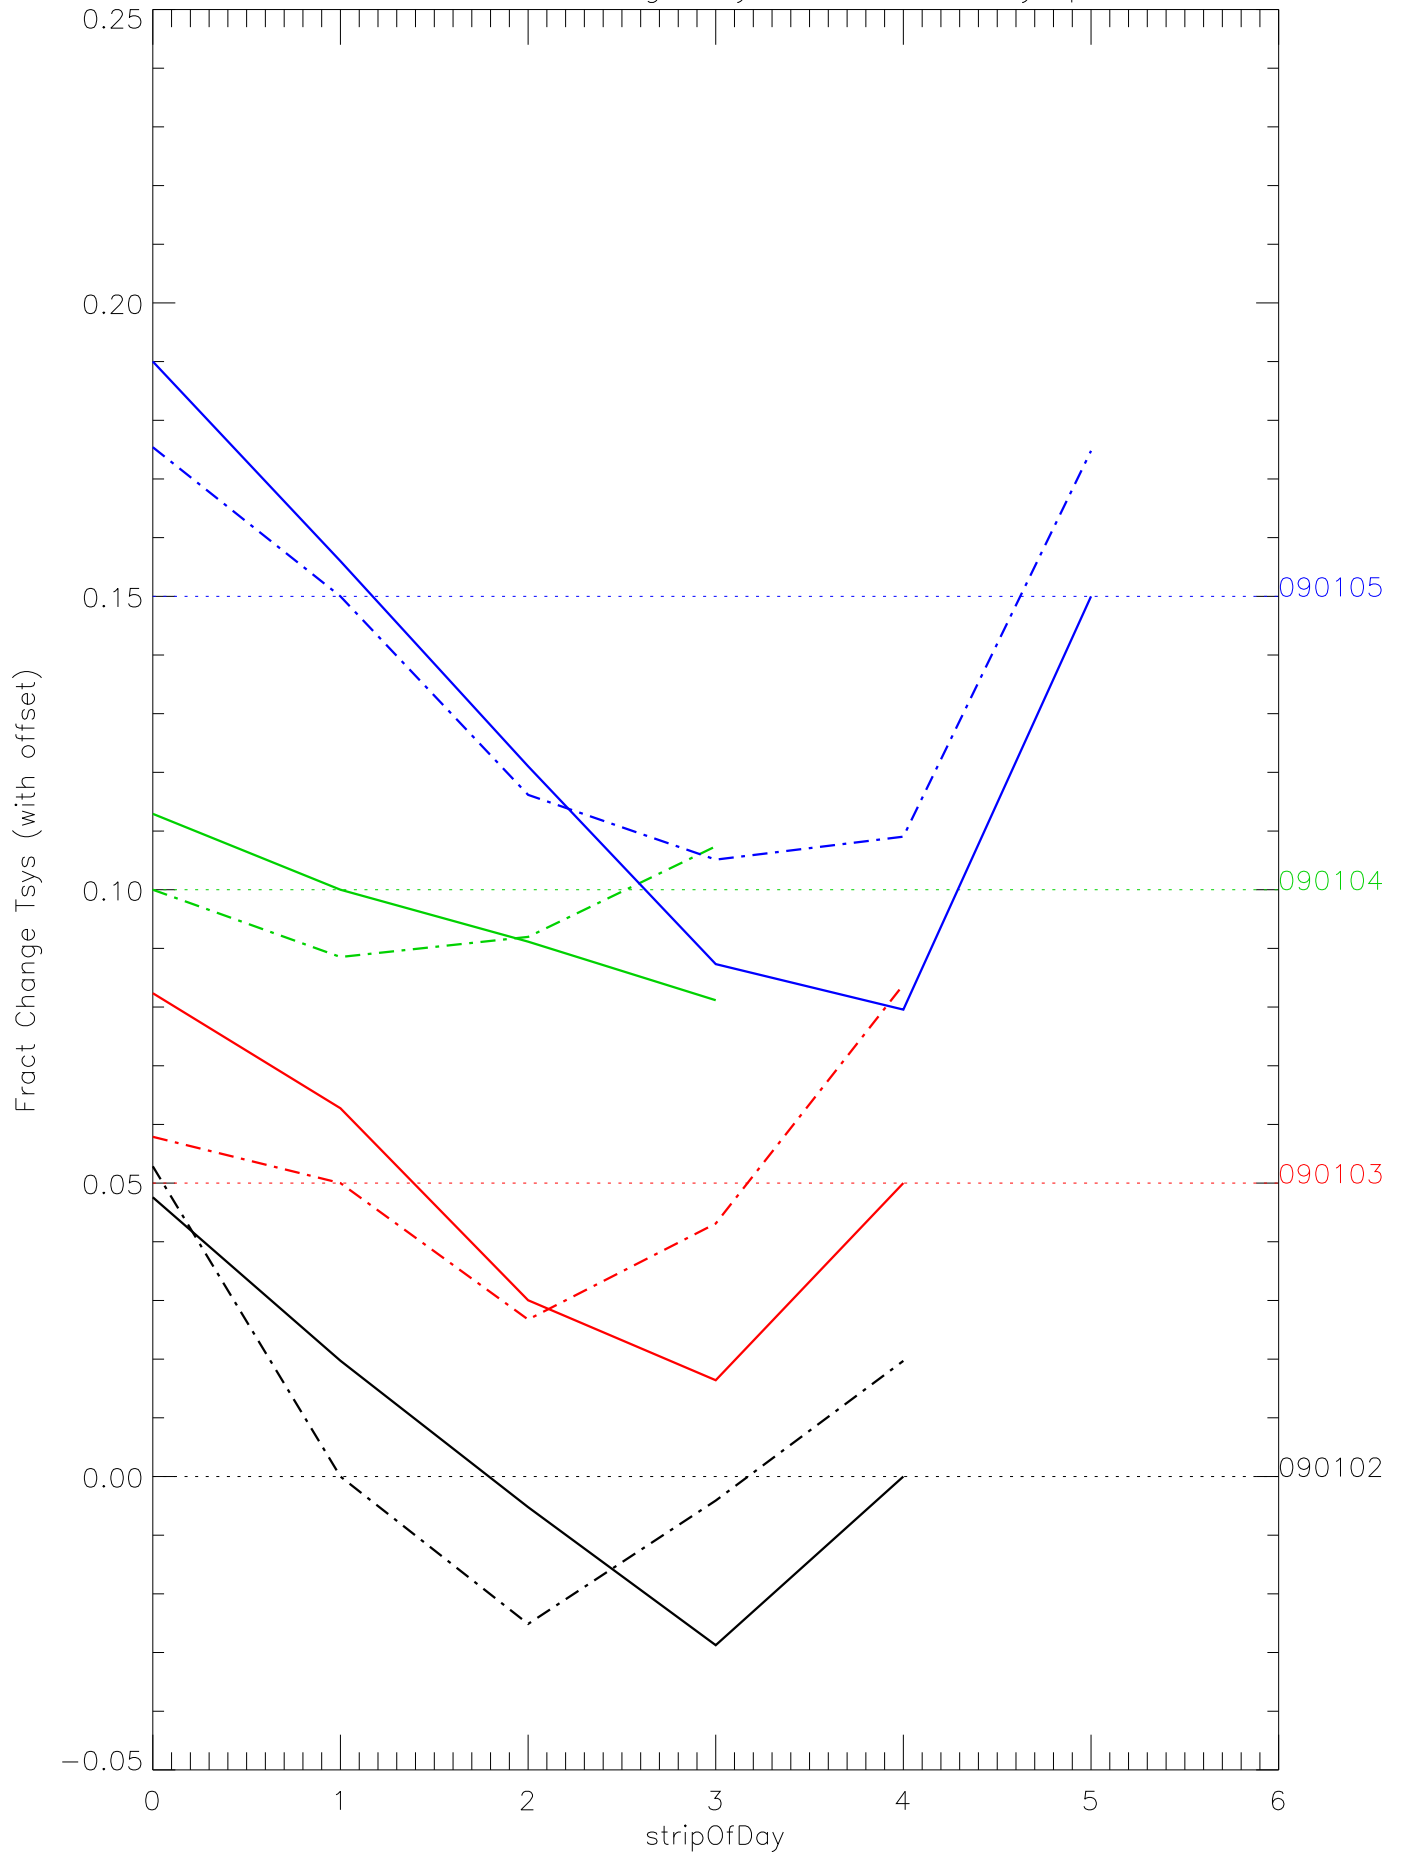

a2048 fractional change TsysK for each day. pixel:0

a2048 fractional change TsysK for each day. pixel:1

a2048 fractional change TsysK for each day. pixel:2

a2048 fractional change TsysK for each day. pixel:3

a2048 fractional change TsysK for each day. pixel:4

a2048 fractional change TsysK for each day. pixel:5

a2048 fractional change TsysK for each day. pixel:6