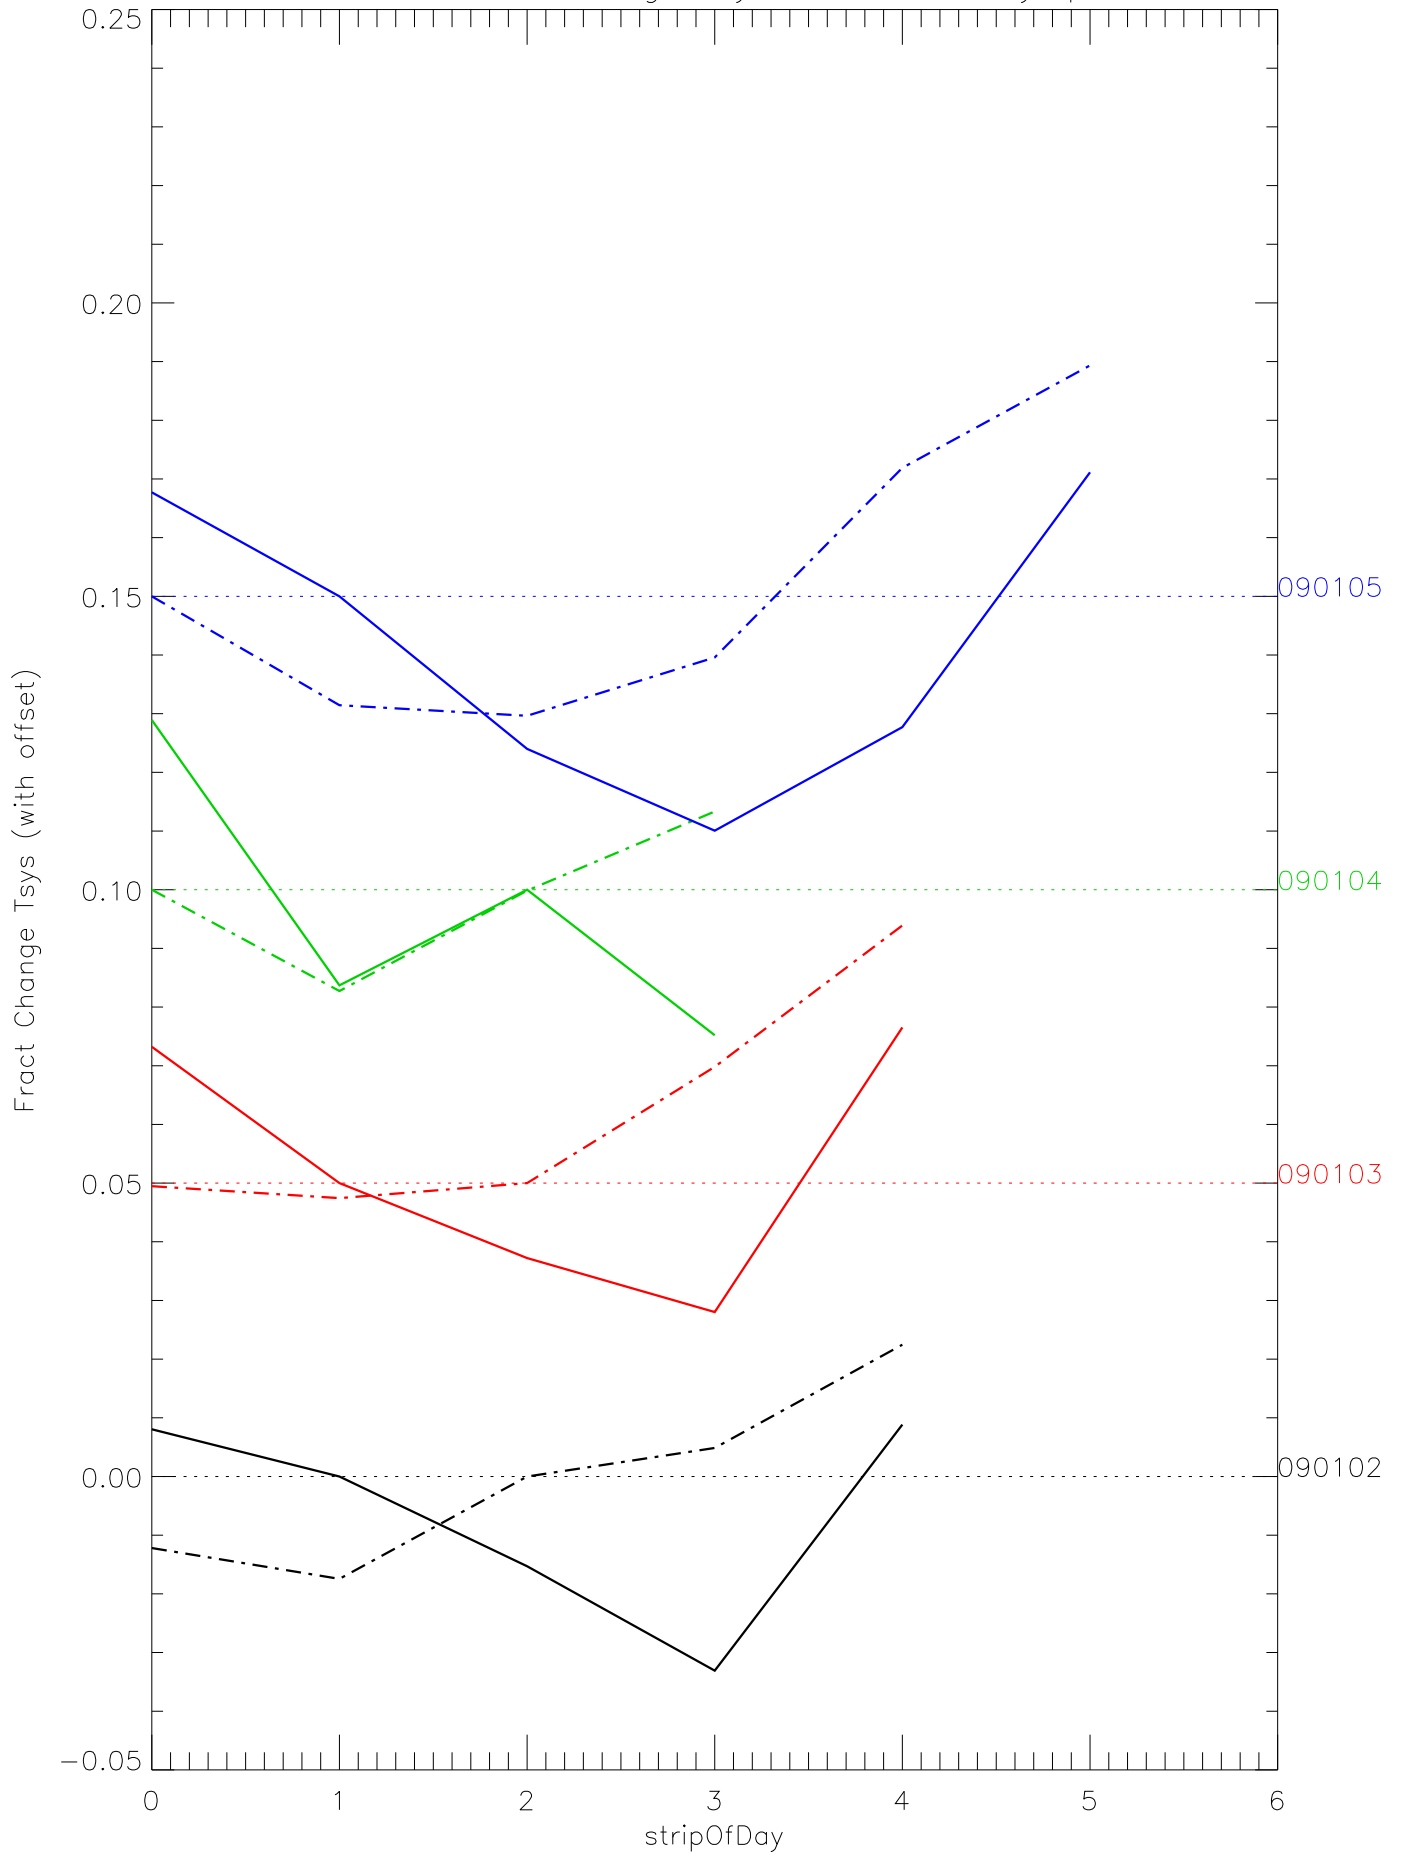

a2048 fractional change TsysK for each day. pixel:0

a2048 fractional change TsysK for each day. pixel:1

a2048 fractional change TsysK for each day. pixel:2

a2048 fractional change TsysK for each day. pixel:3

a2048 fractional change TsysK for each day. pixel:4

a2048 fractional change TsysK for each day. pixel:5

a2048 fractional change TsysK for each day. pixel:6