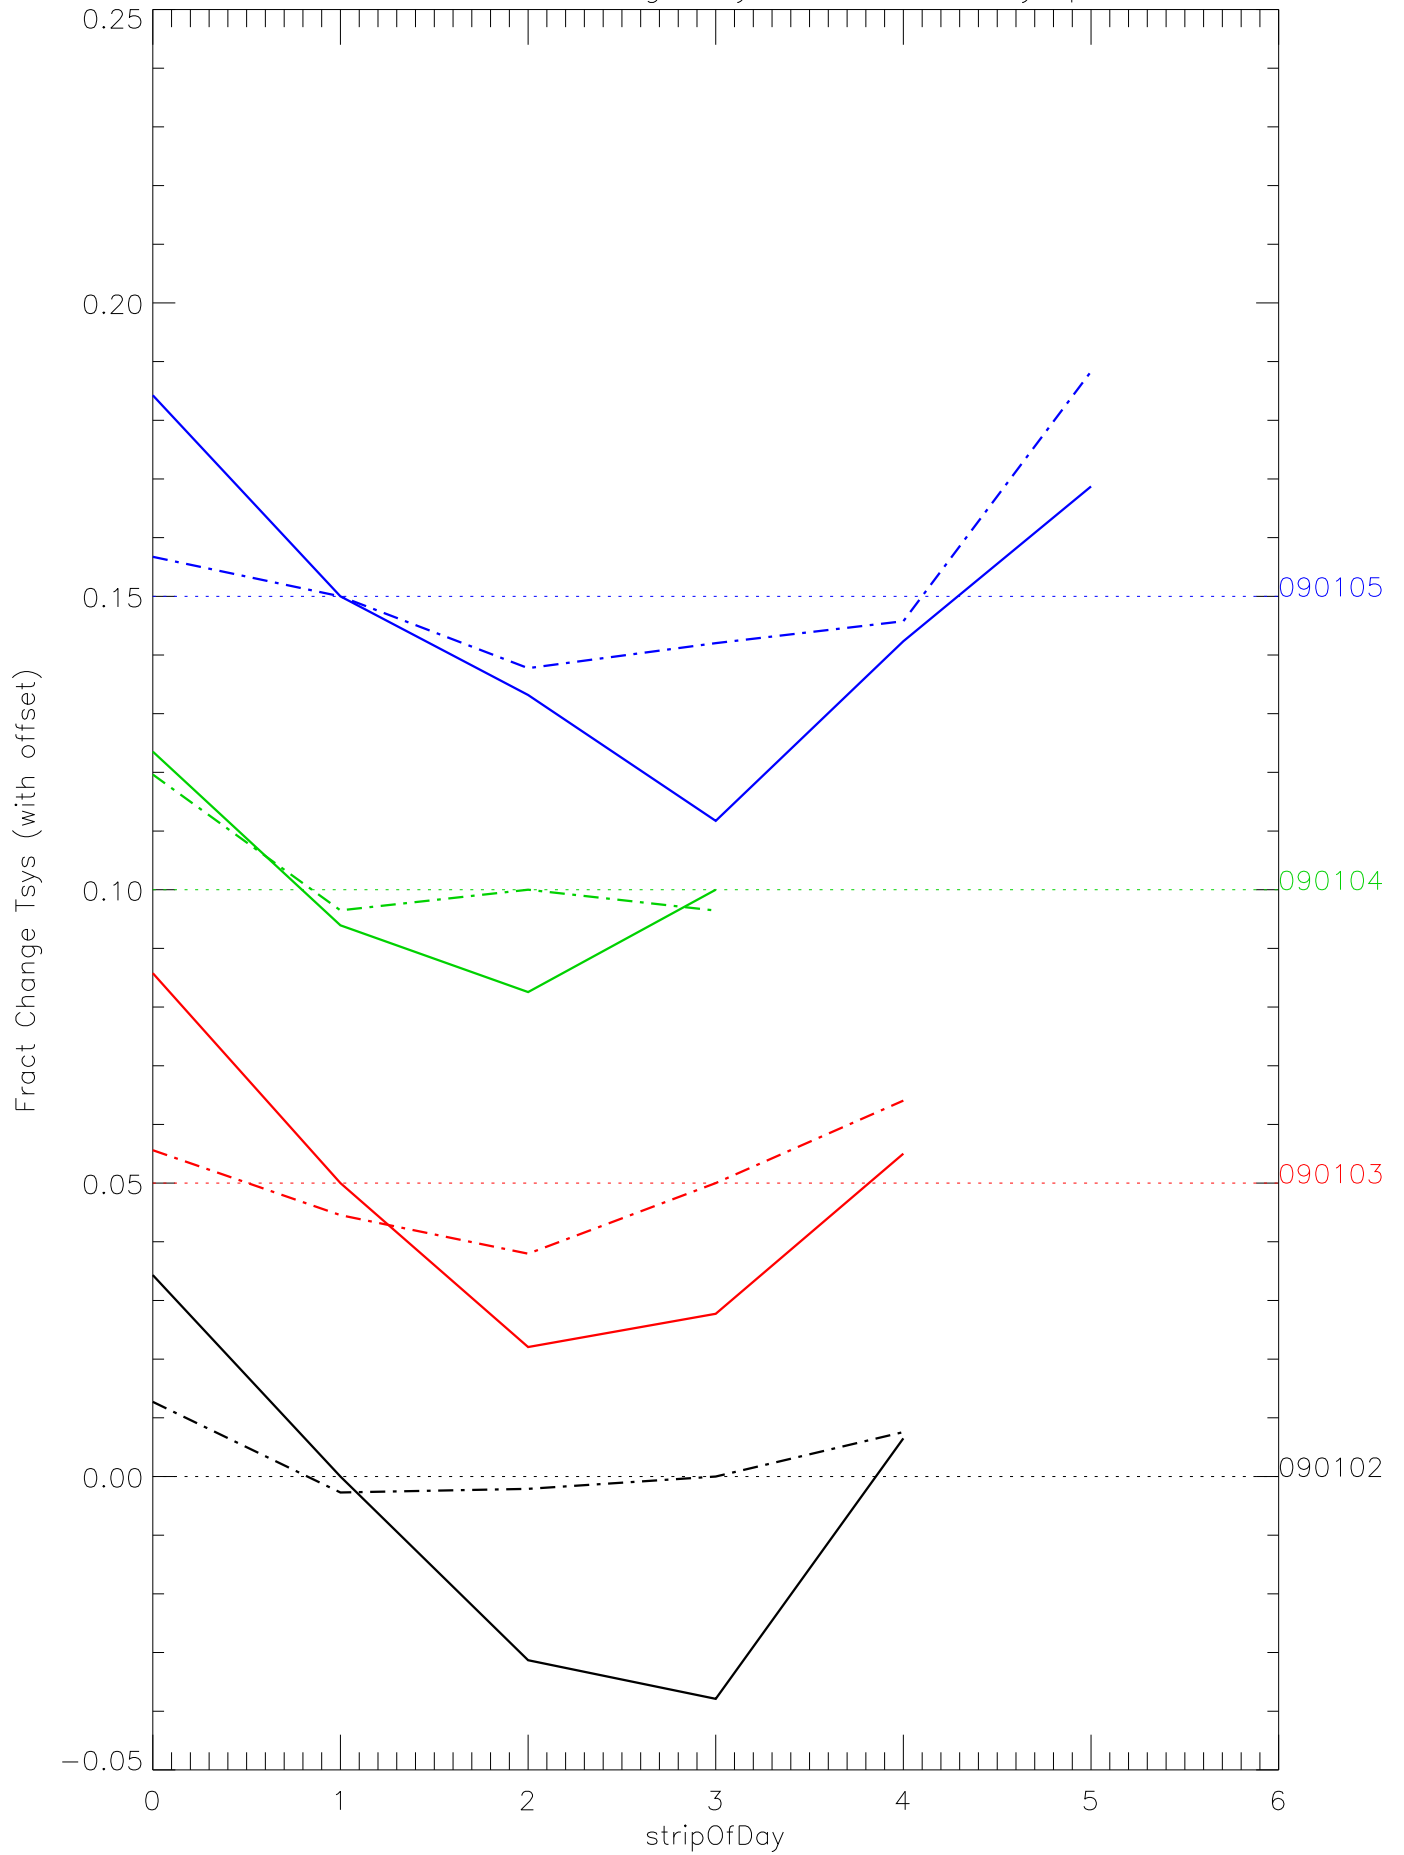

a2048 fractional change TsysK for each day. pixel:0

a2048 fractional change TsysK for each day. pixel:1

a2048 fractional change TsysK for each day. pixel:2

a2048 fractional change TsysK for each day. pixel:3

a2048 fractional change TsysK for each day. pixel:4

a2048 fractional change TsysK for each day. pixel:5

a2048 fractional change TsysK for each day. pixel:6