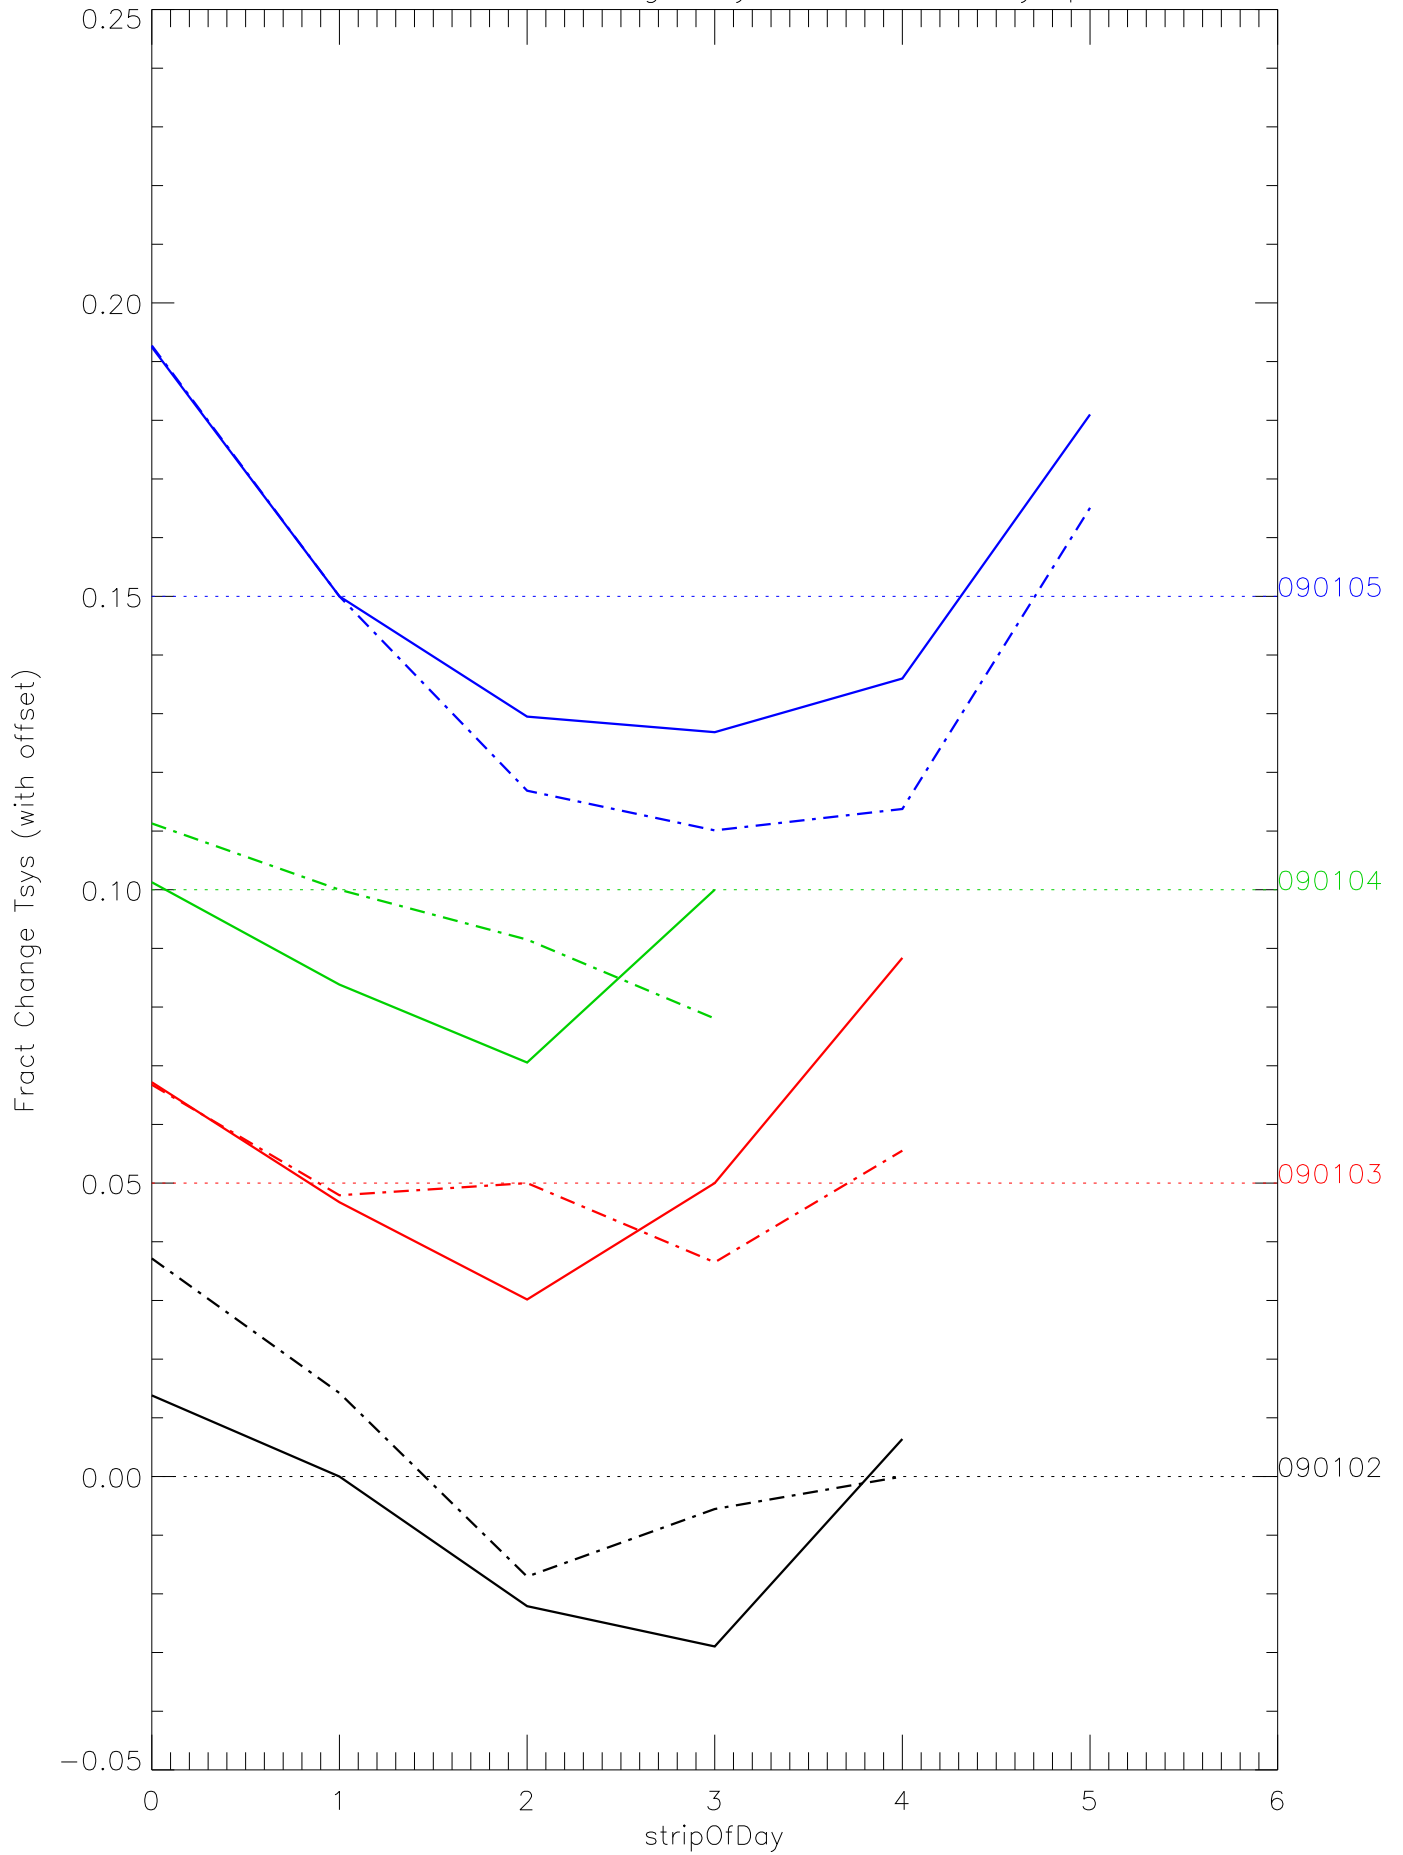

a2048 fractional change TsysK for each day. pixel:0

a2048 fractional change TsysK for each day. pixel:1

a2048 fractional change TsysK for each day. pixel:2

a2048 fractional change TsysK for each day. pixel:3

a2048 fractional change TsysK for each day. pixel:4

a2048 fractional change TsysK for each day. pixel:5

a2048 fractional change TsysK for each day. pixel:6