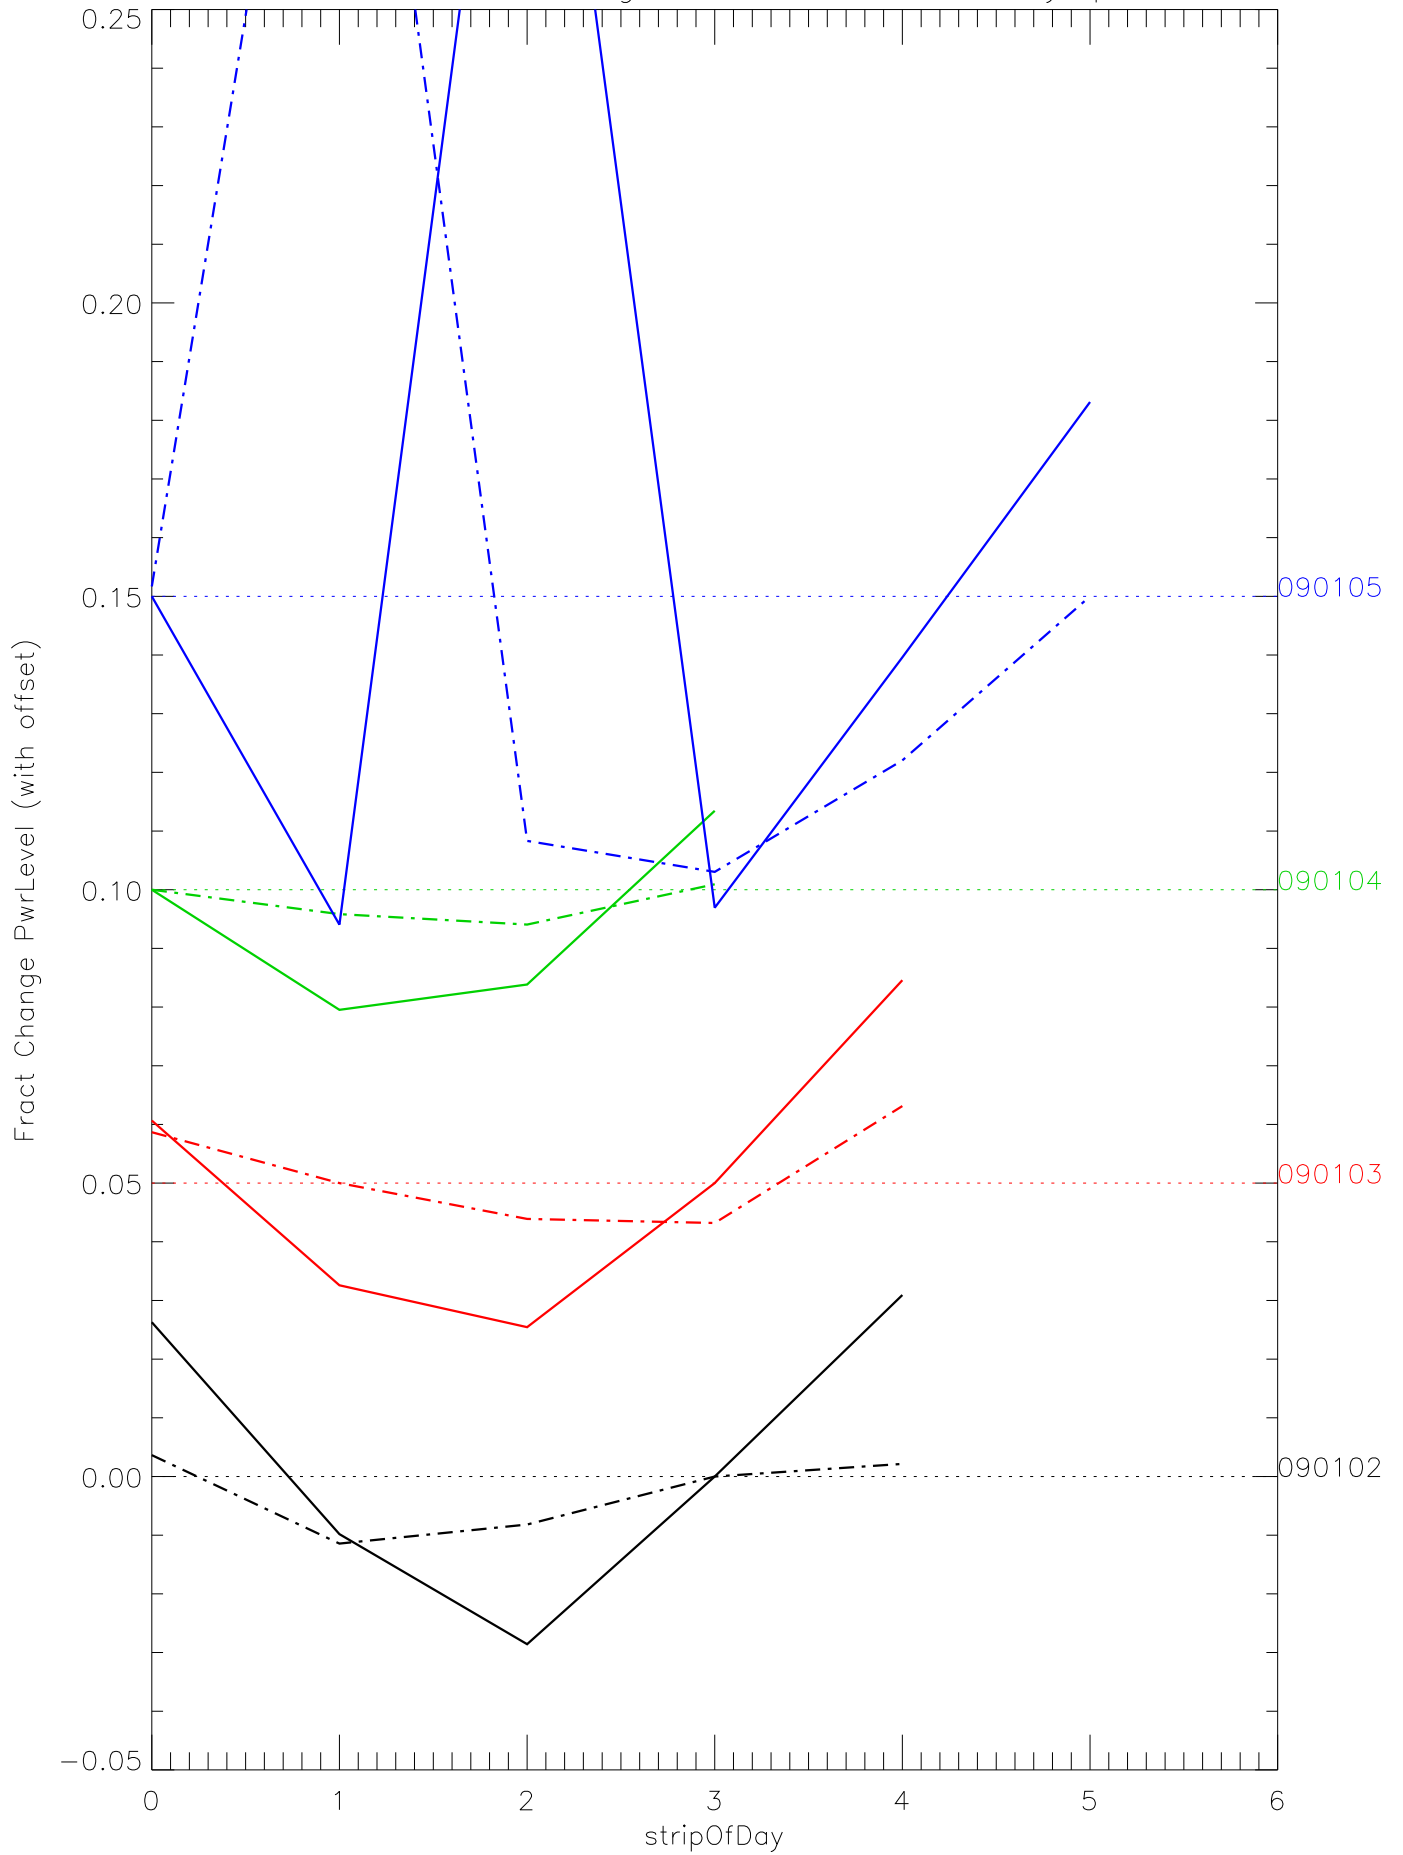

a2048 fractional change PwrLevel for each day. pixel:0

a2048 fractional change PwrLevel for each day. pixel:1

a2048 fractional change PwrLevel for each day. pixel:2

a2048 fractional change PwrLevel for each day. pixel:3

a2048 fractional change PwrLevel for each day. pixel:4

a2048 fractional change PwrLevel for each day. pixel:5

a2048 fractional change PwrLevel for each day. pixel:6