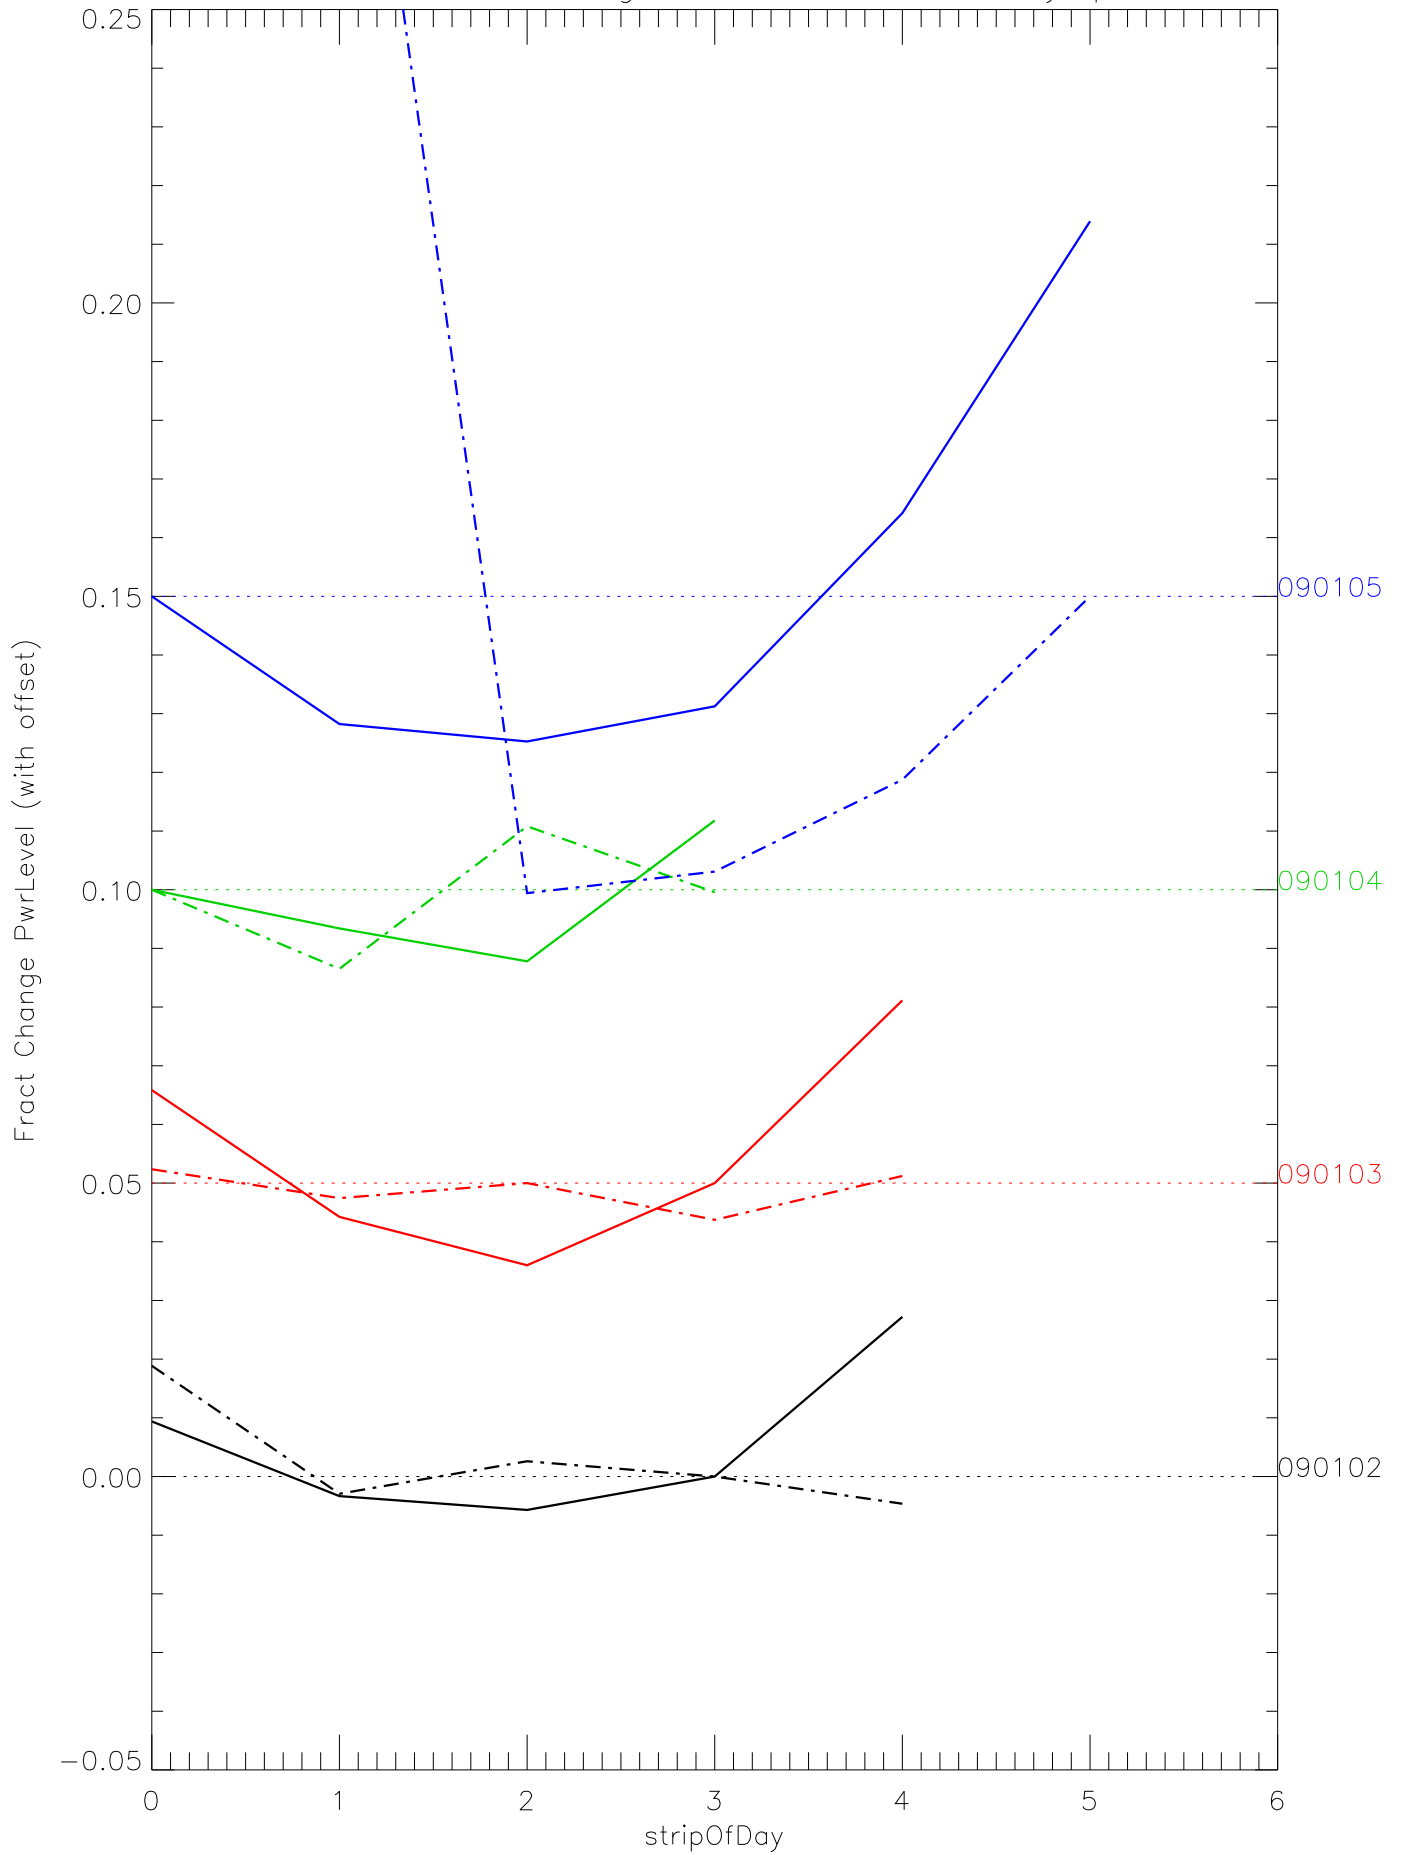

a2048 fractional change PwrLevel for each day. pixel:0

a2048 fractional change PwrLevel for each day. pixel:1

a2048 fractional change PwrLevel for each day. pixel:2

a2048 fractional change PwrLevel for each day. pixel:3

a2048 fractional change PwrLevel for each day. pixel:4

a2048 fractional change PwrLevel for each day. pixel:5

a2048 fractional change PwrLevel for each day. pixel:6