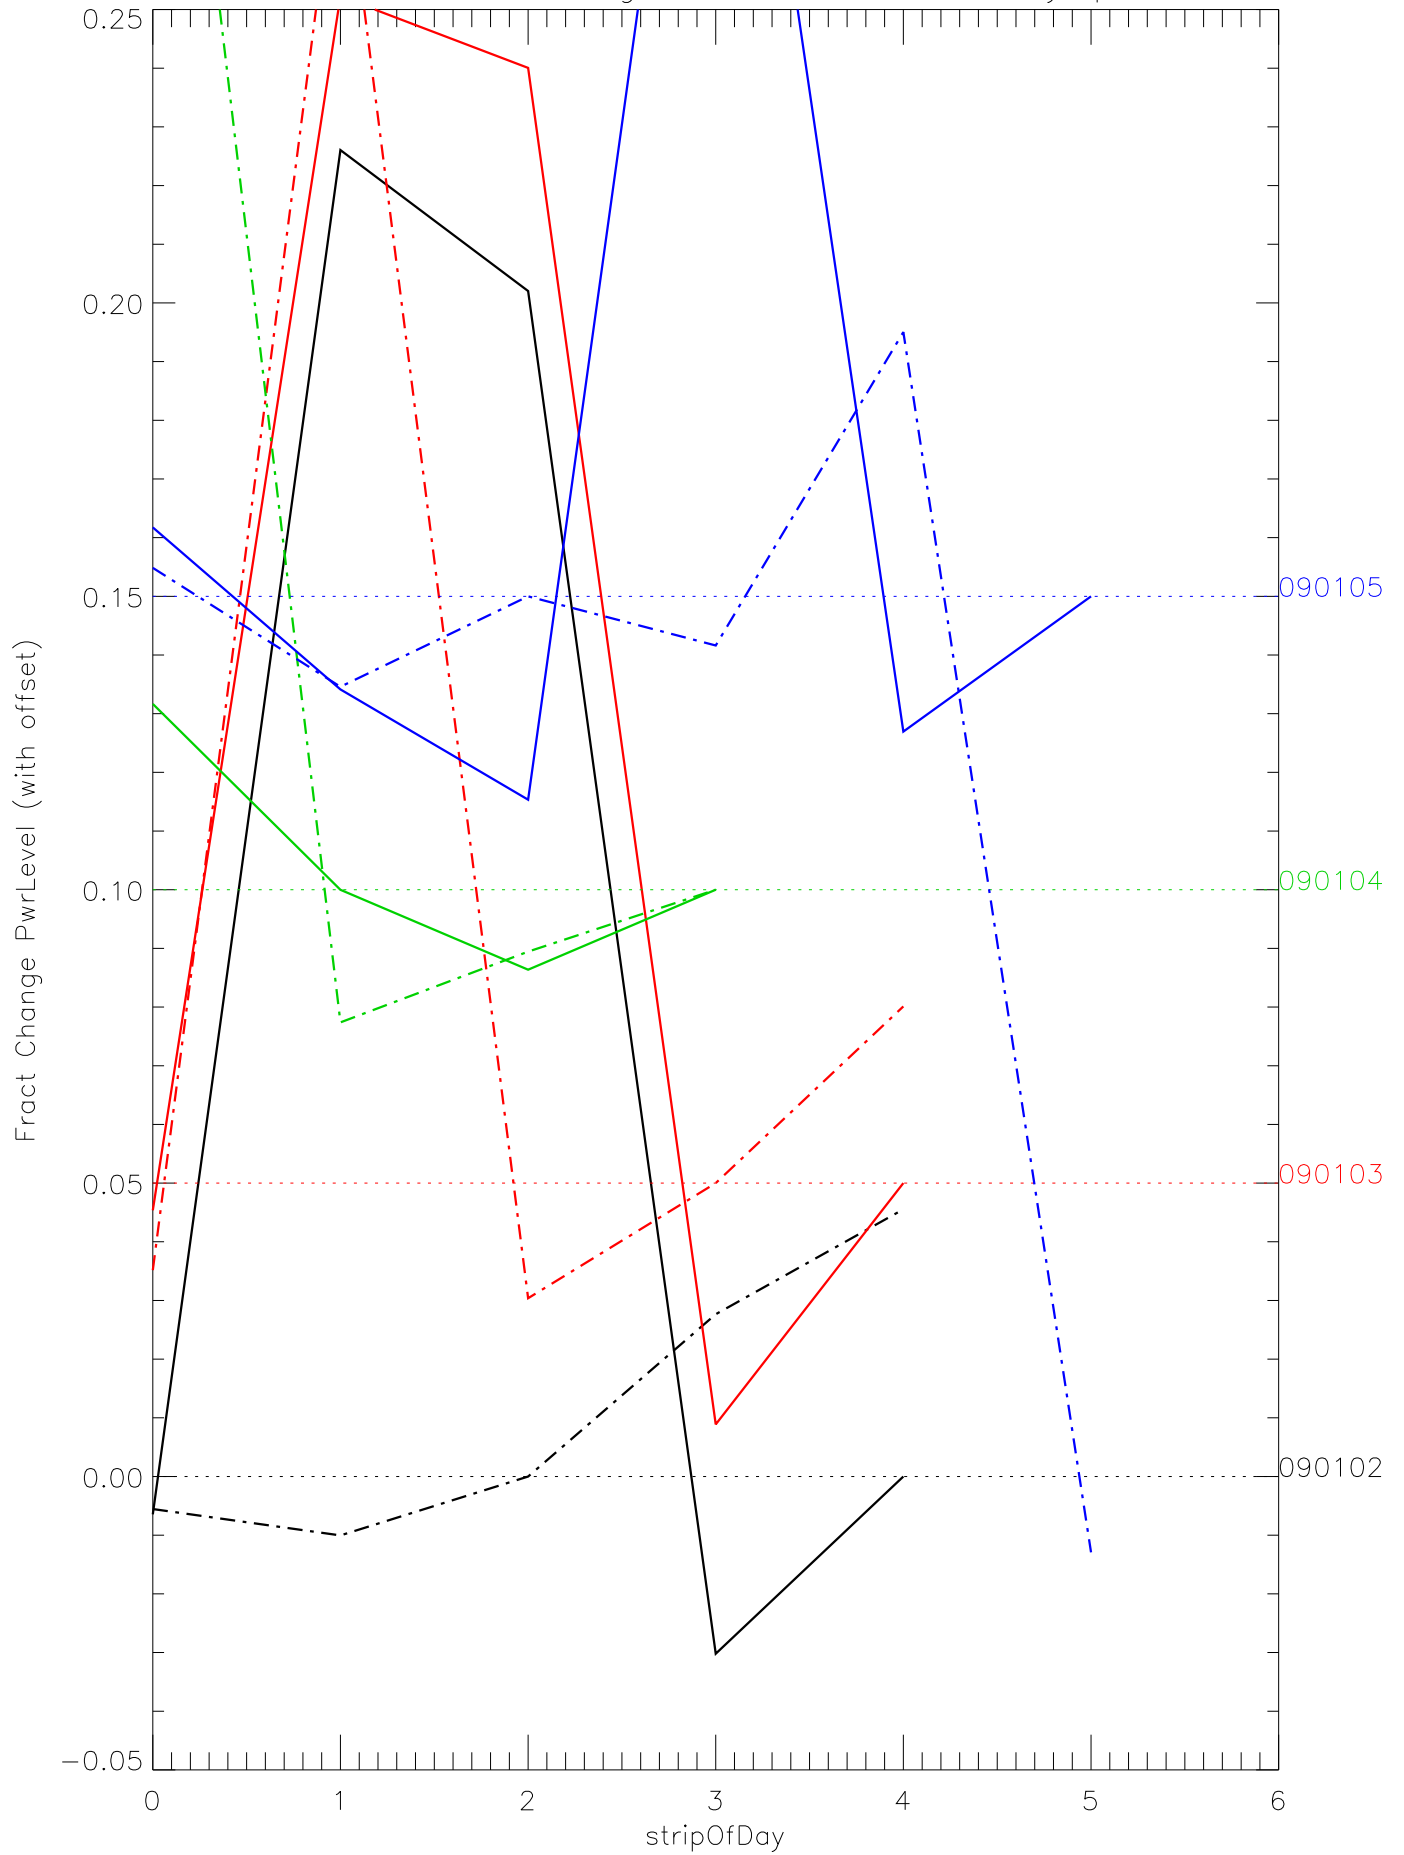

a2048 fractional change PwrLevel for each day. pixel:0

a2048 fractional change PwrLevel for each day. pixel:1

a2048 fractional change PwrLevel for each day. pixel:2

a2048 fractional change PwrLevel for each day. pixel:3

a2048 fractional change PwrLevel for each day. pixel:4

a2048 fractional change PwrLevel for each day. pixel:5

a2048 fractional change PwrLevel for each day. pixel:6