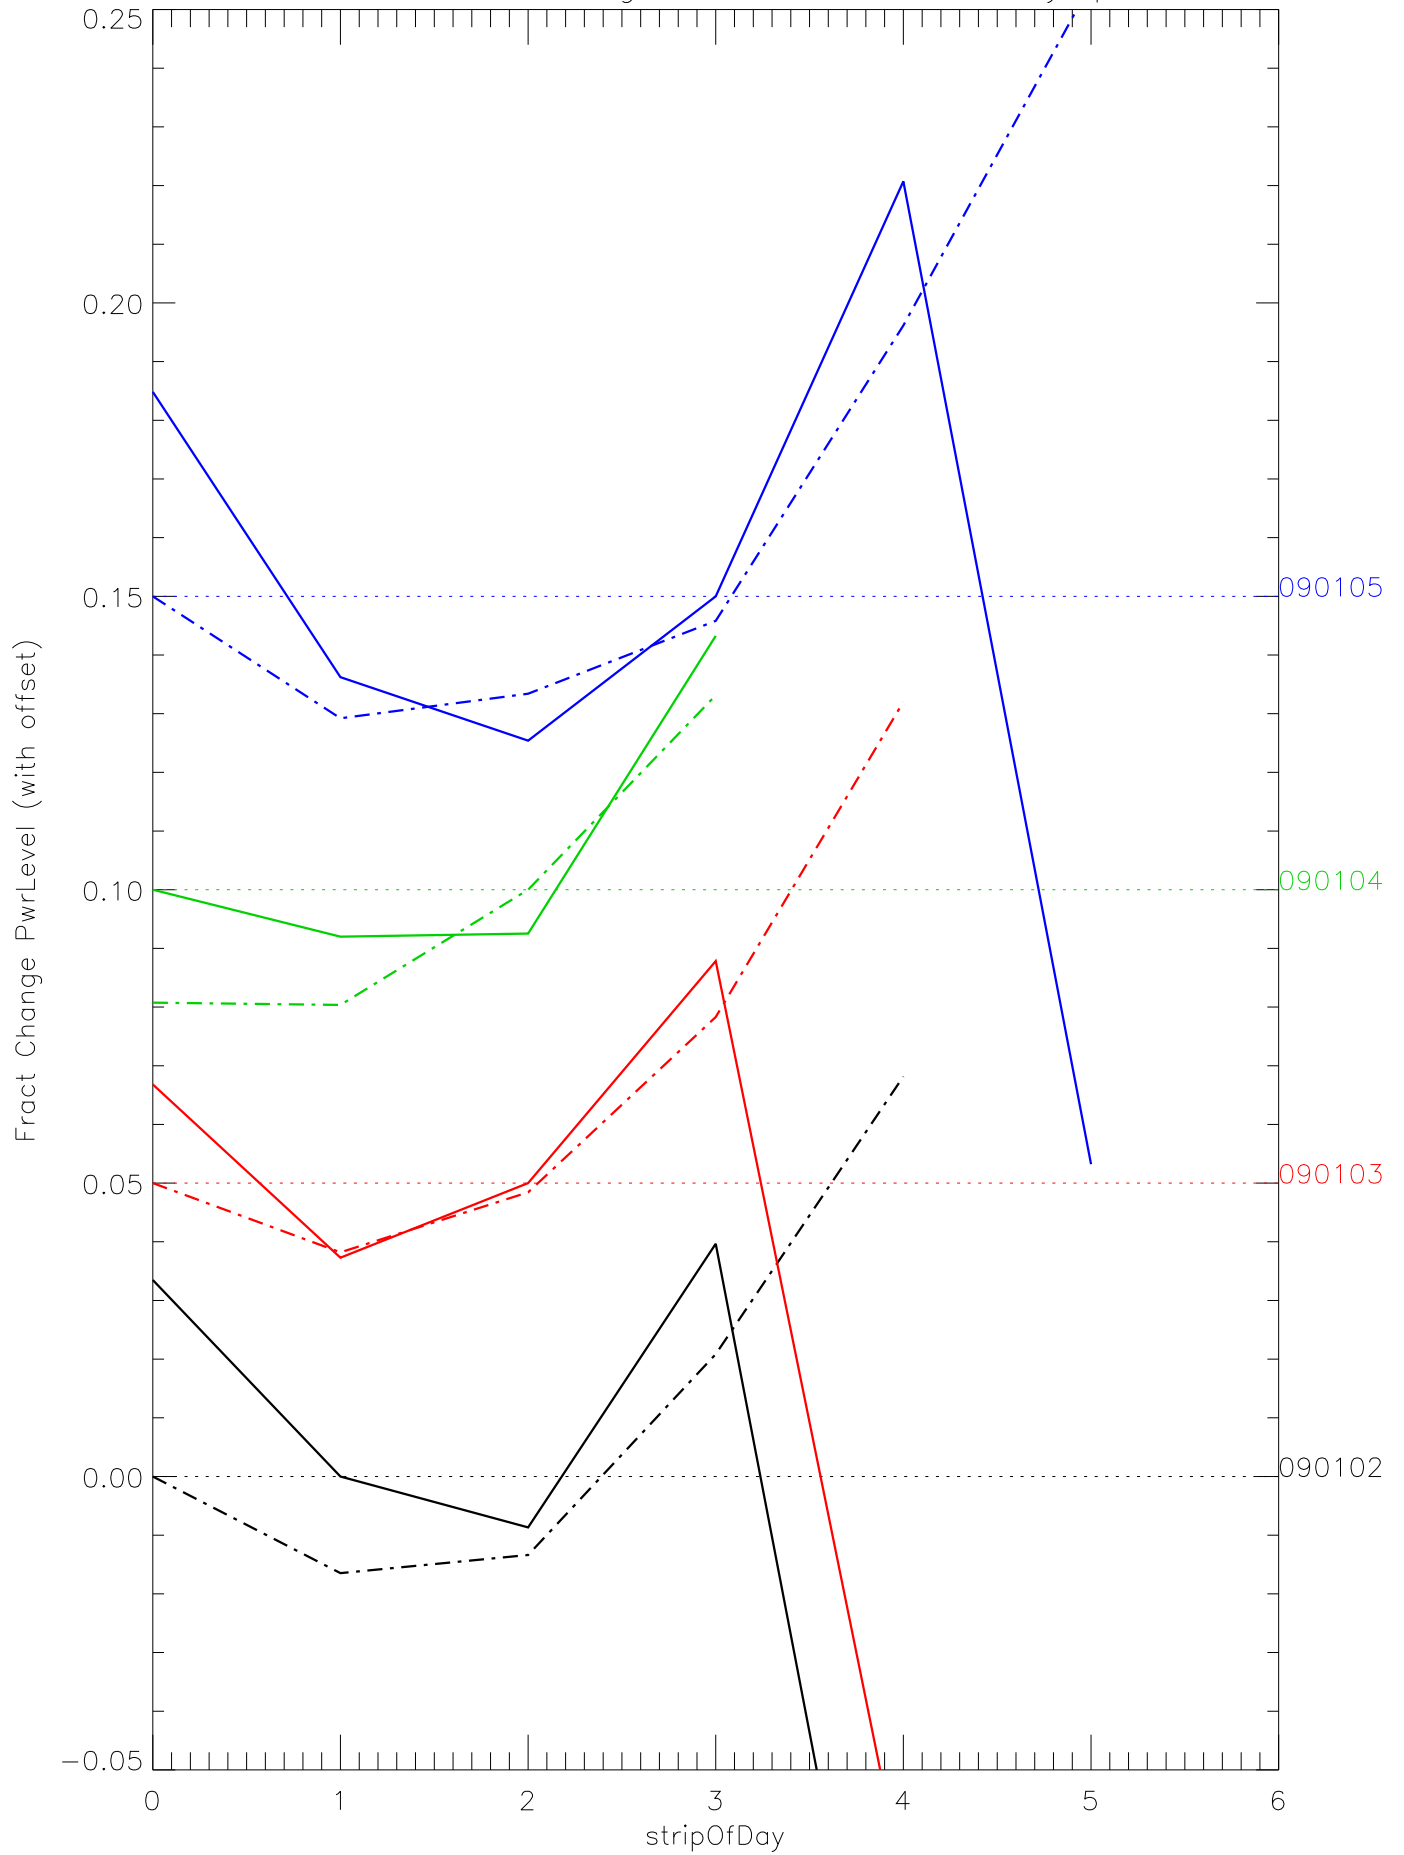

a2048 fractional change PwrLevel for each day. pixel:0

a2048 fractional change PwrLevel for each day. pixel:1

a2048 fractional change PwrLevel for each day. pixel:2

a2048 fractional change PwrLevel for each day. pixel:3

a2048 fractional change PwrLevel for each day. pixel:4

a2048 fractional change PwrLevel for each day. pixel:5

a2048 fractional change PwrLevel for each day. pixel:6