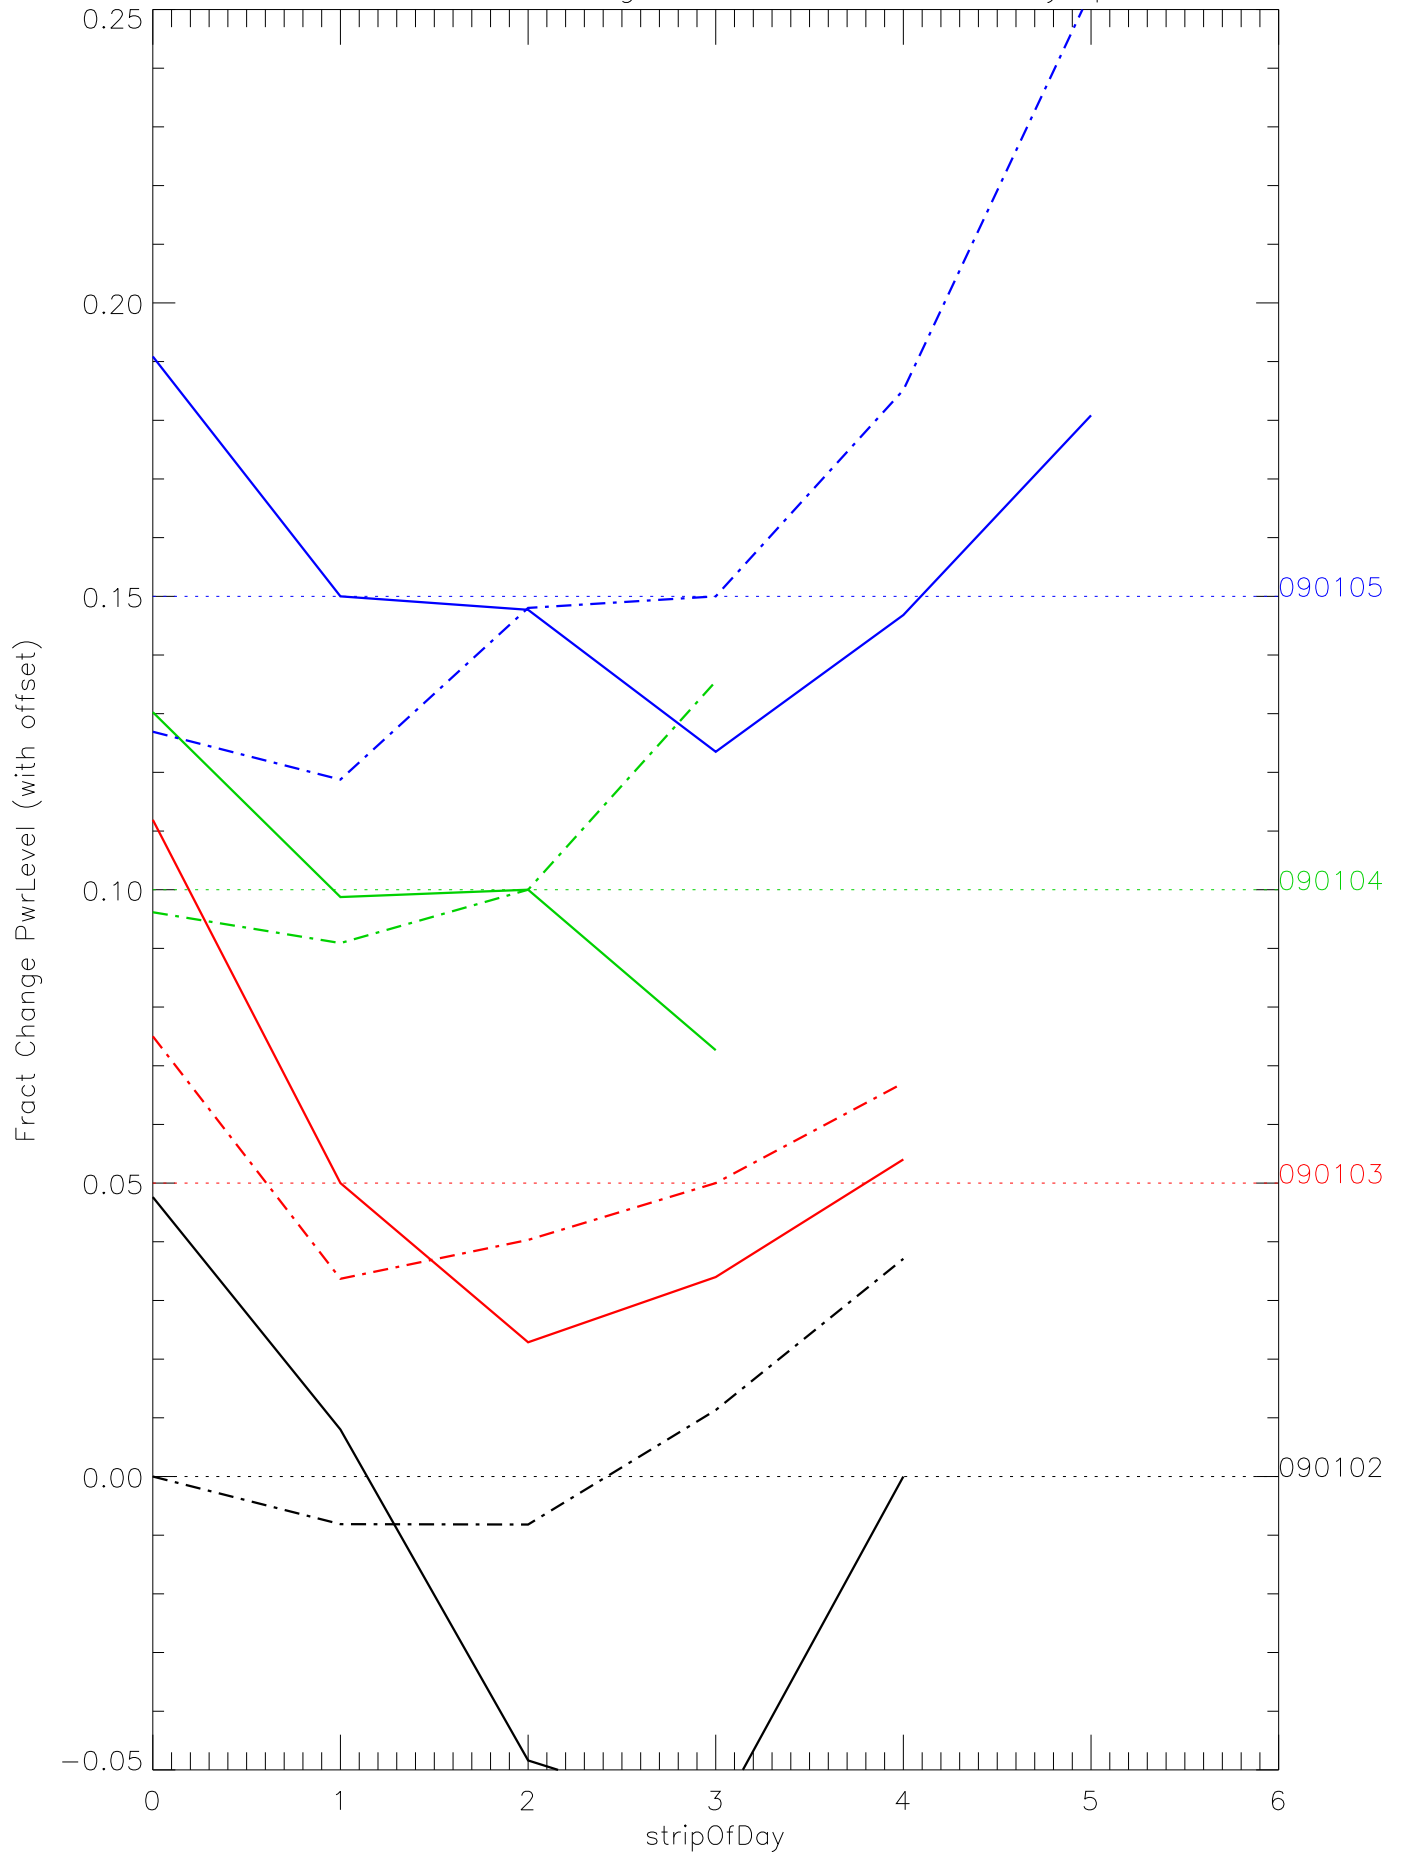

a2048 fractional change PwrLevel for each day. pixel:0

a2048 fractional change PwrLevel for each day. pixel:1

a2048 fractional change PwrLevel for each day. pixel:2

a2048 fractional change PwrLevel for each day. pixel:3

a2048 fractional change PwrLevel for each day. pixel:4

a2048 fractional change PwrLevel for each day. pixel:5

a2048 fractional change PwrLevel for each day. pixel:6