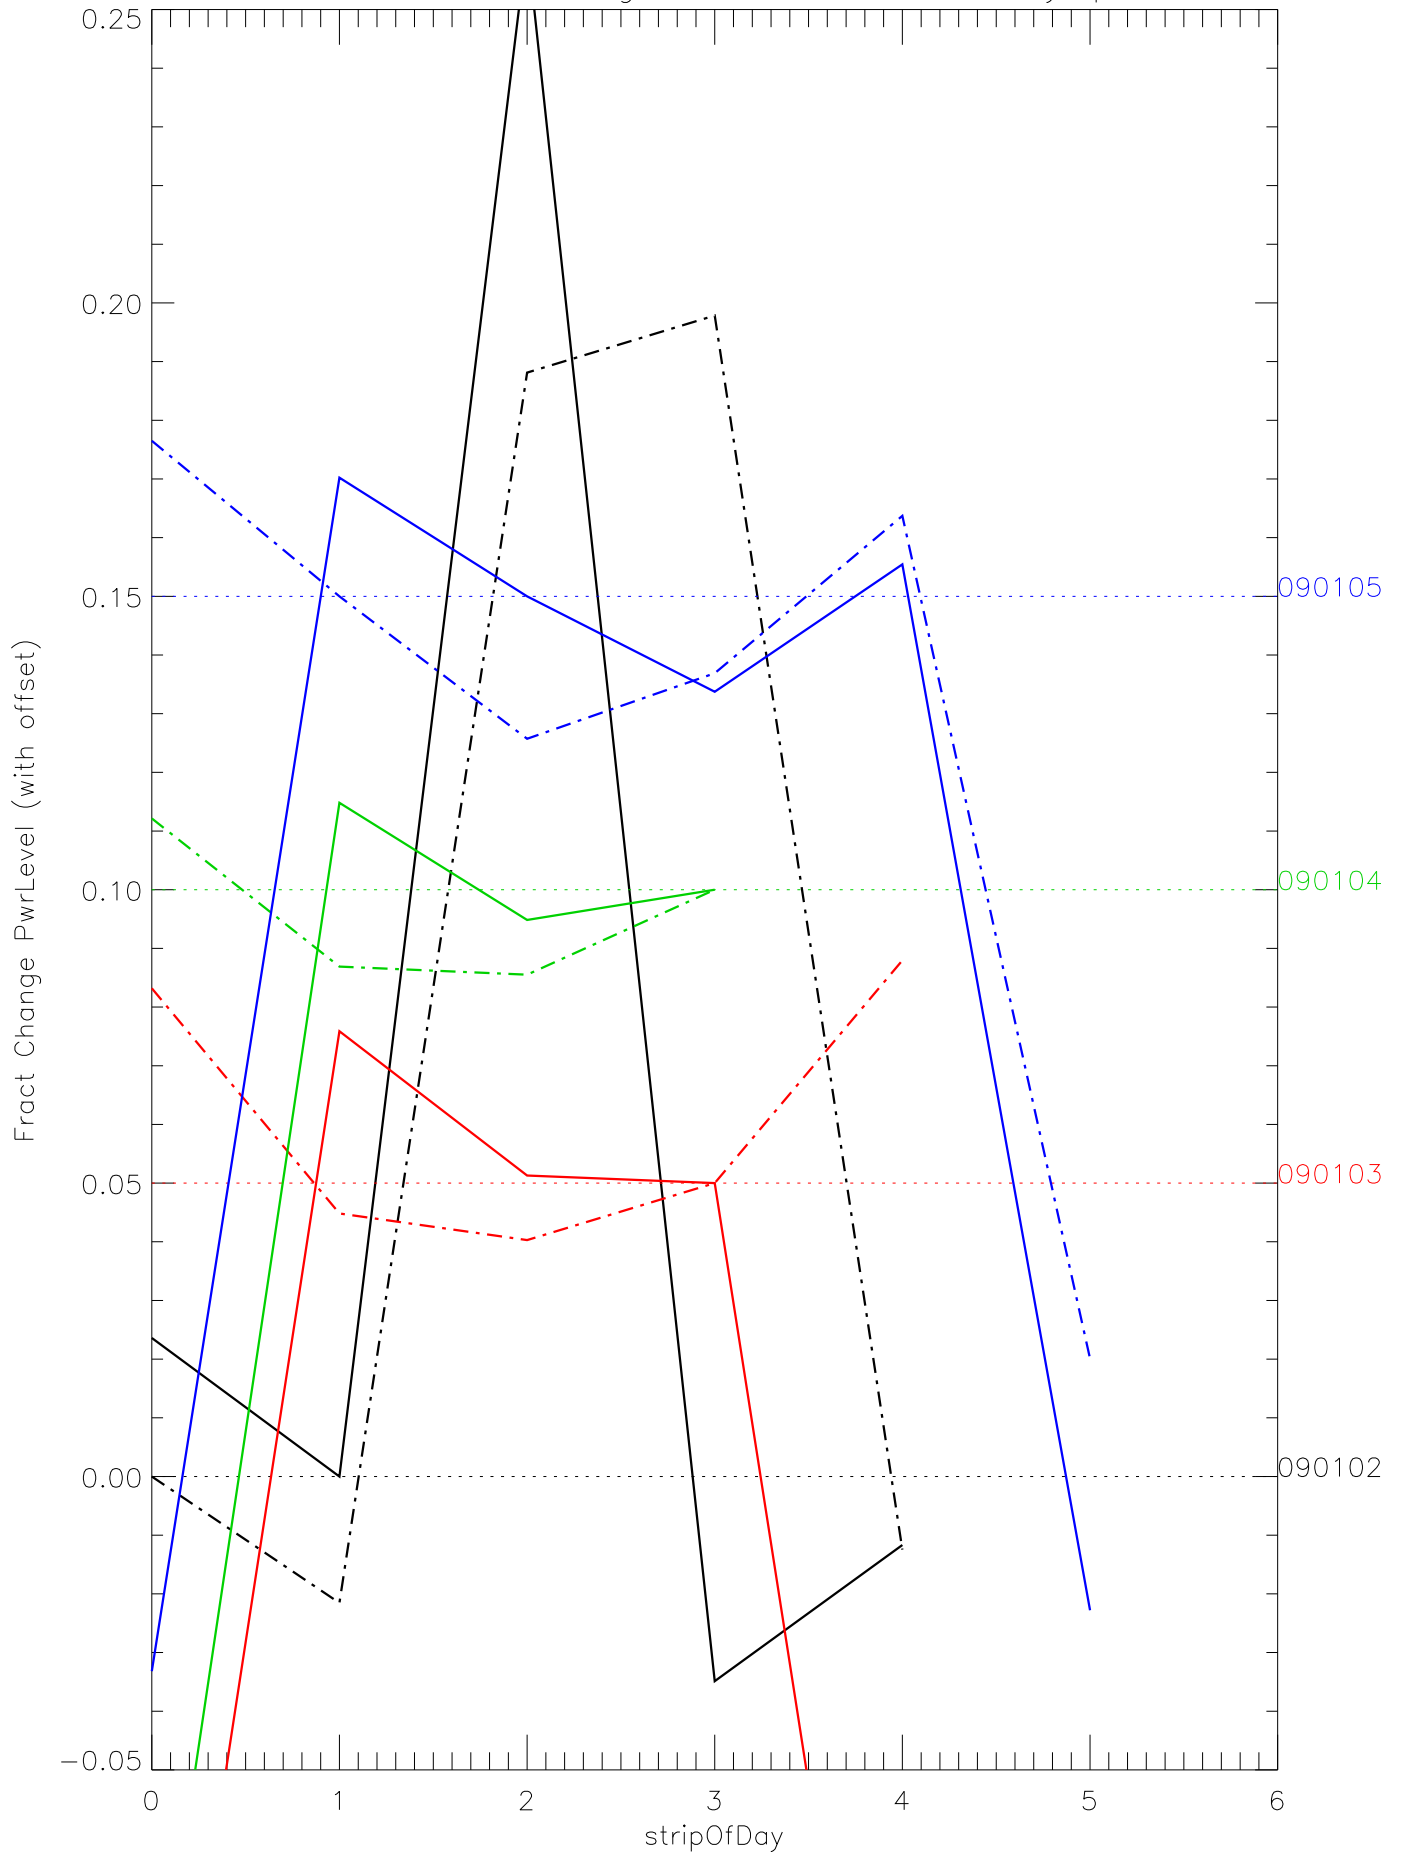

a2048 fractional change PwrLevel for each day. pixel:0

a2048 fractional change PwrLevel for each day. pixel:1

a2048 fractional change PwrLevel for each day. pixel:2

a2048 fractional change PwrLevel for each day. pixel:3

a2048 fractional change PwrLevel for each day. pixel:4

a2048 fractional change PwrLevel for each day. pixel:5

a2048 fractional change PwrLevel for each day. pixel:6