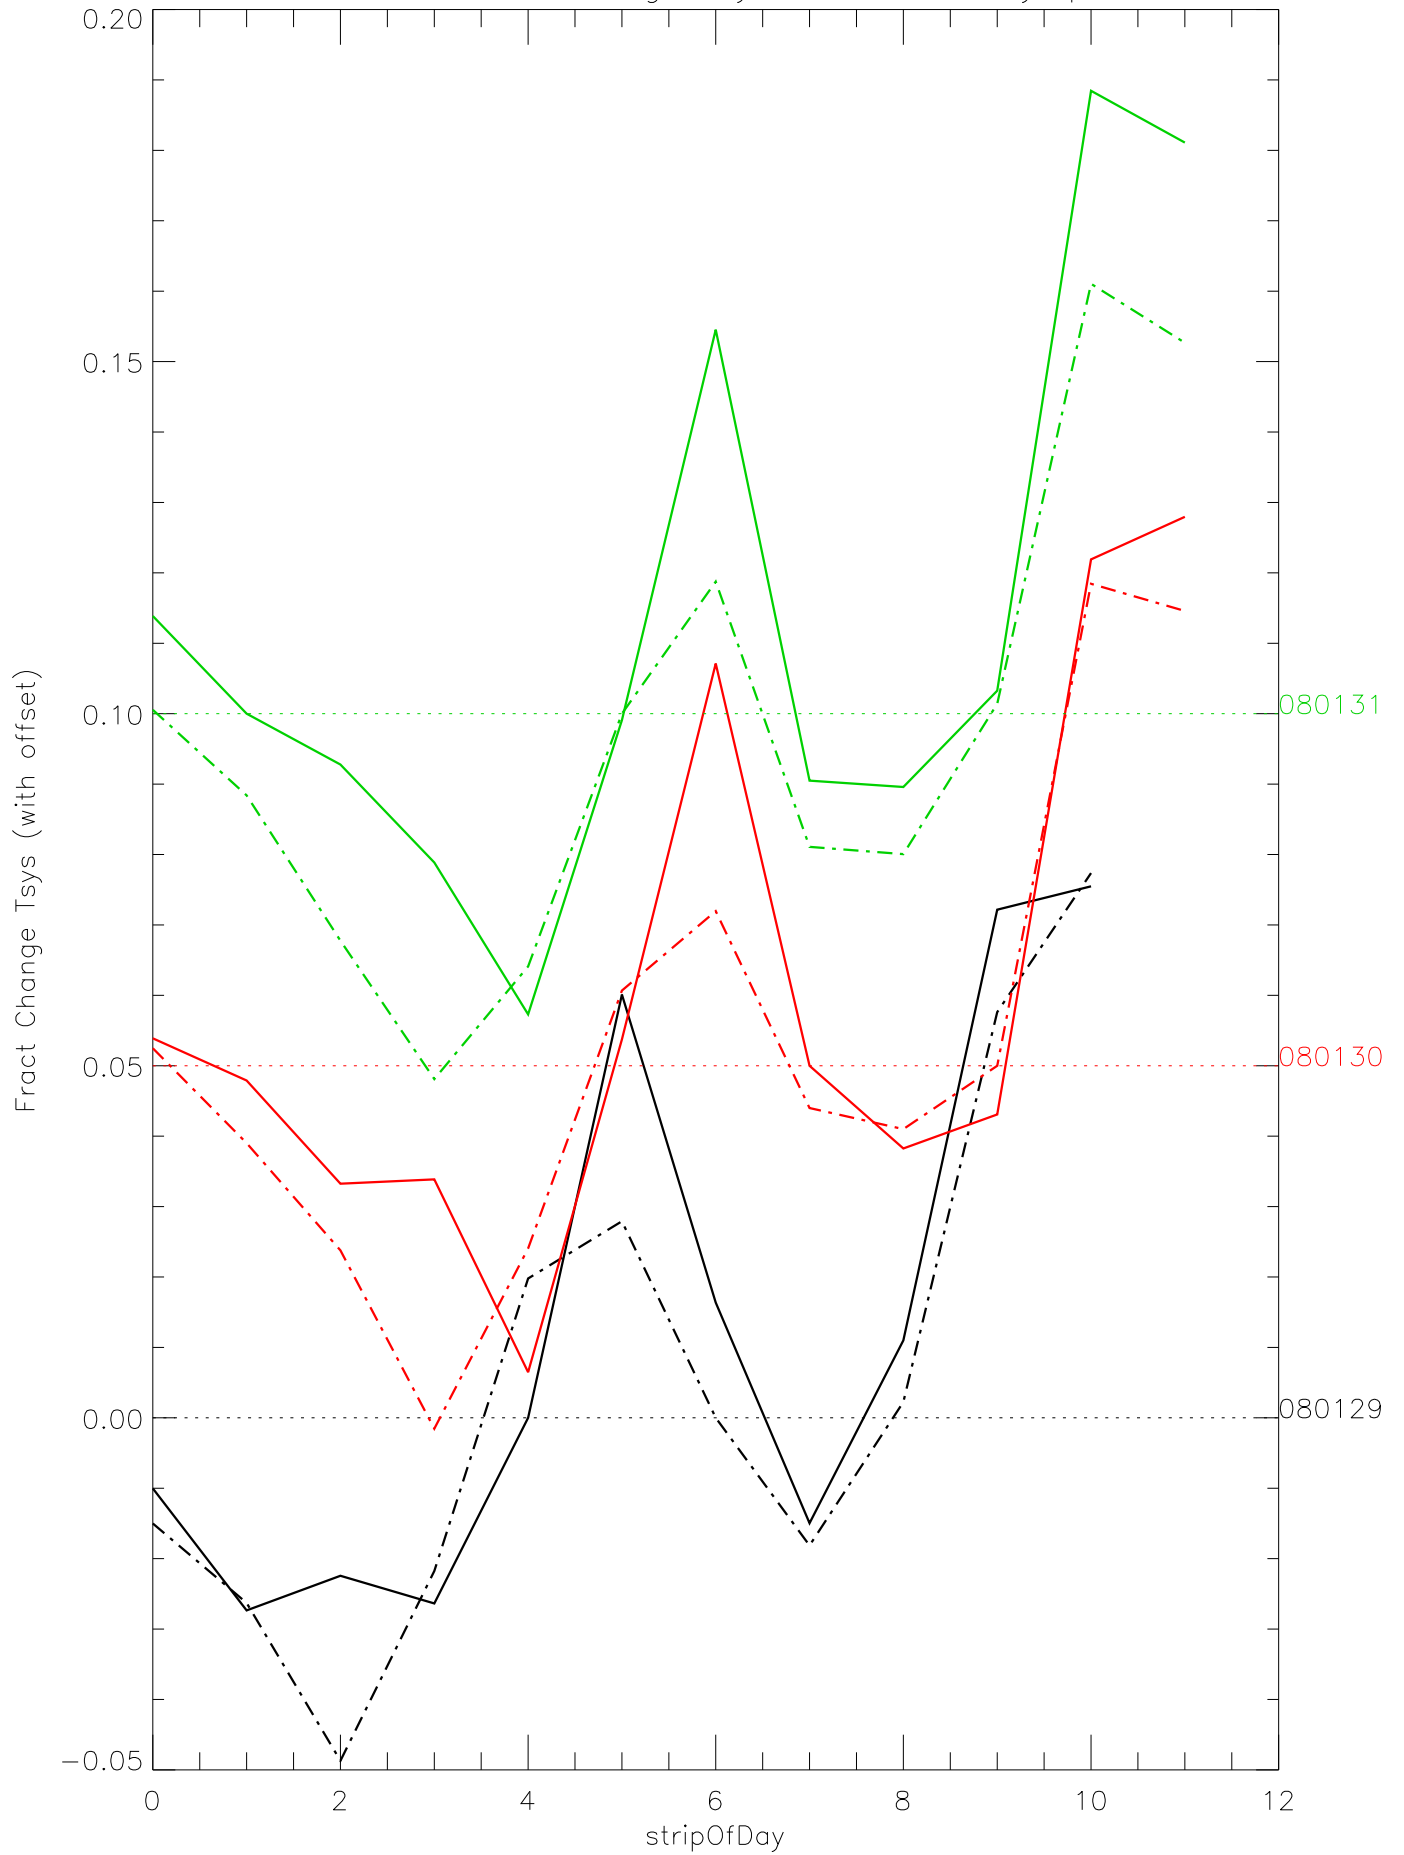

a2048 fractional change TsysK for each day. pixel:0

a2048 fractional change TsysK for each day. pixel:1

a2048 fractional change TsysK for each day. pixel:2

a2048 fractional change TsysK for each day. pixel:3

a2048 fractional change TsysK for each day. pixel:4

a2048 fractional change TsysK for each day. pixel:5

a2048 fractional change TsysK for each day. pixel:6