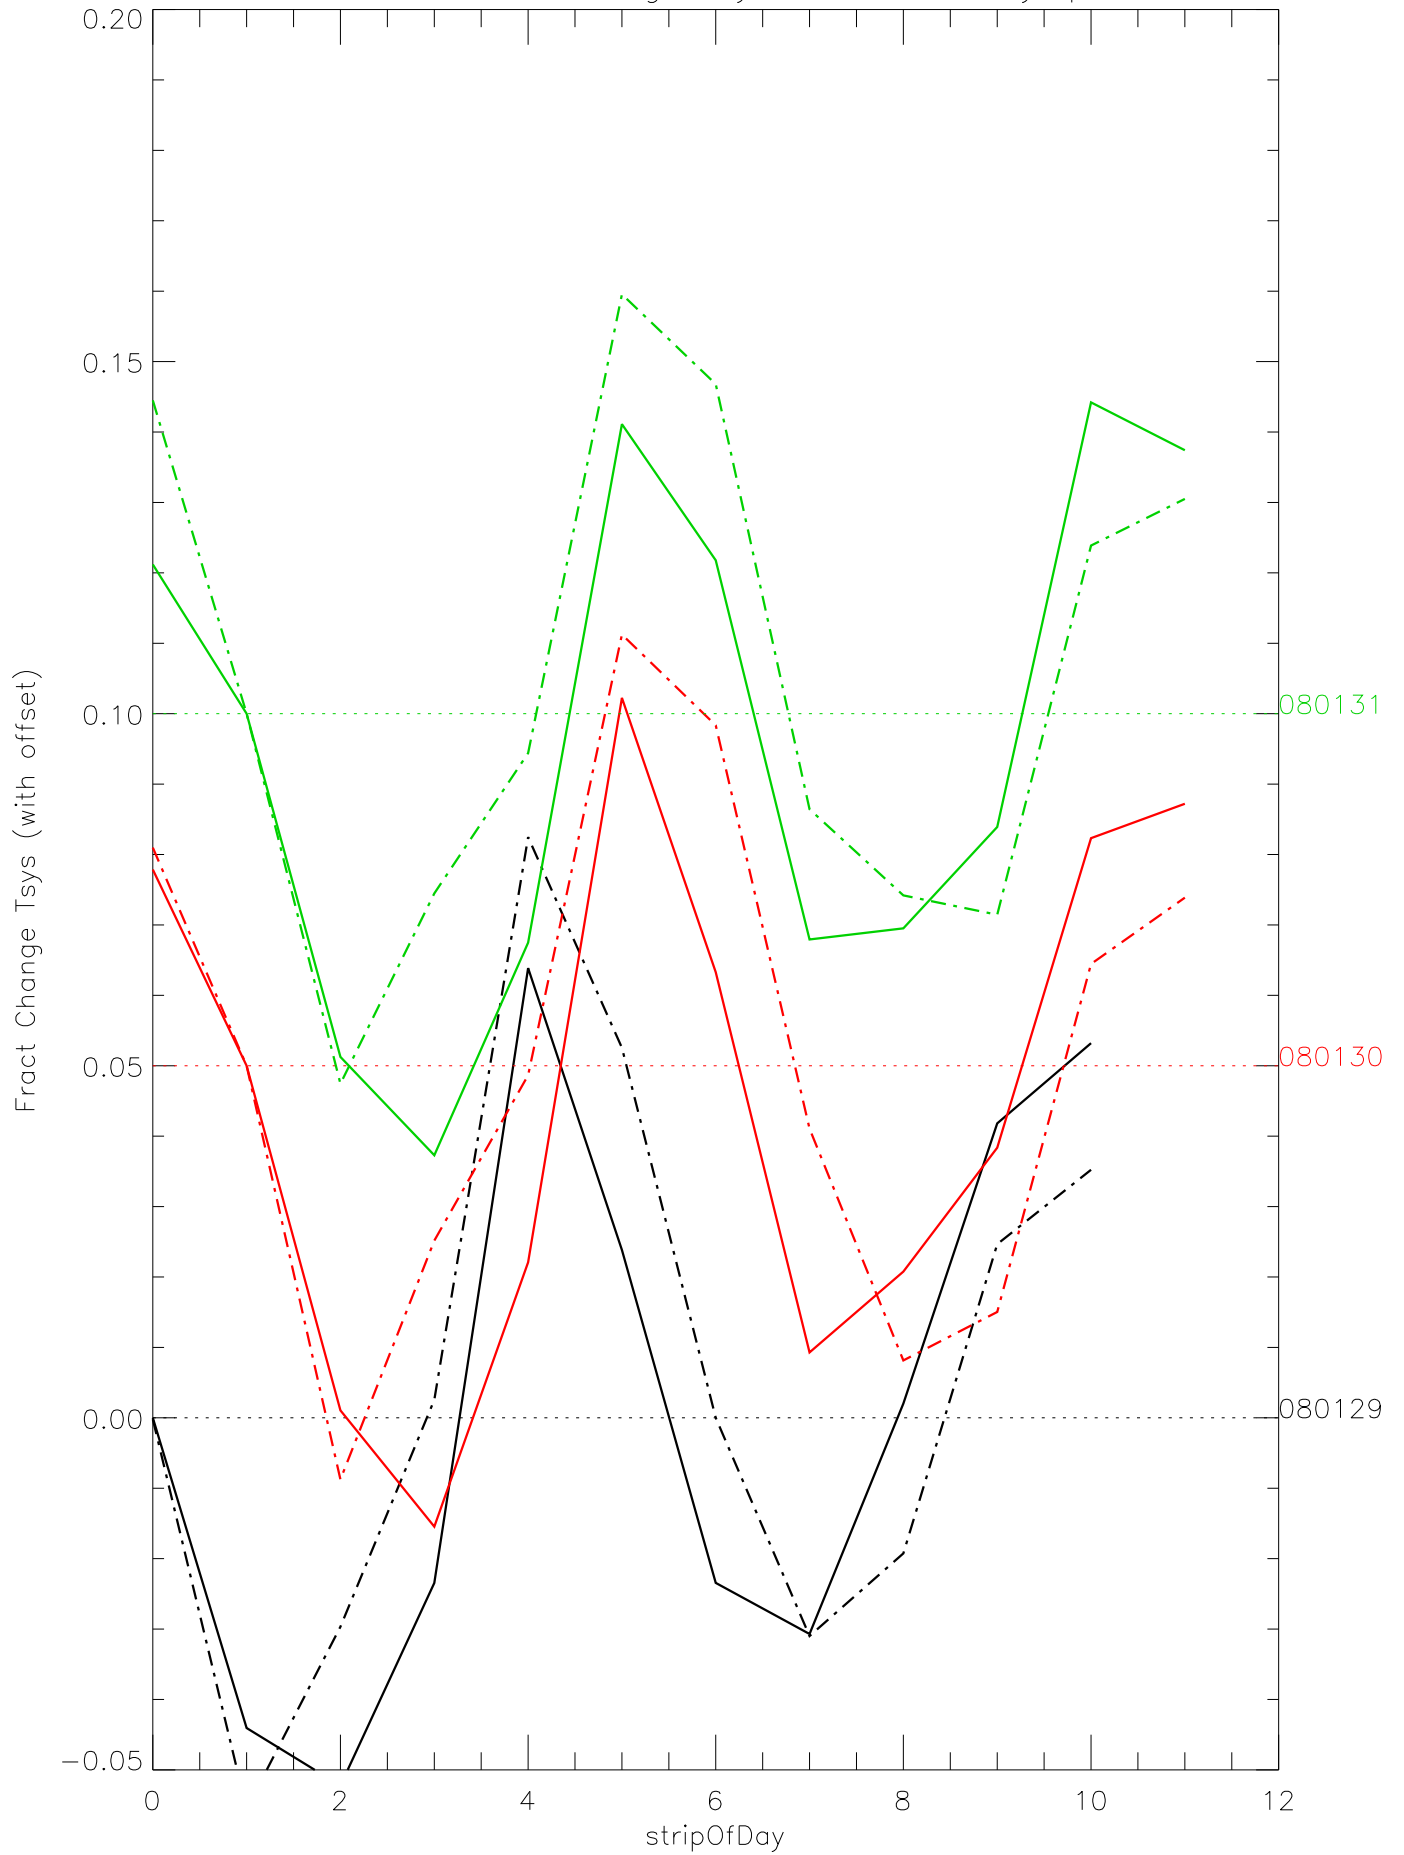

a2048 fractional change TsysK for each day. pixel:0

a2048 fractional change TsysK for each day. pixel:1

a2048 fractional change TsysK for each day. pixel:2

a2048 fractional change TsysK for each day. pixel:3

a2048 fractional change TsysK for each day. pixel:4

a2048 fractional change TsysK for each day. pixel:5

a2048 fractional change TsysK for each day. pixel:6