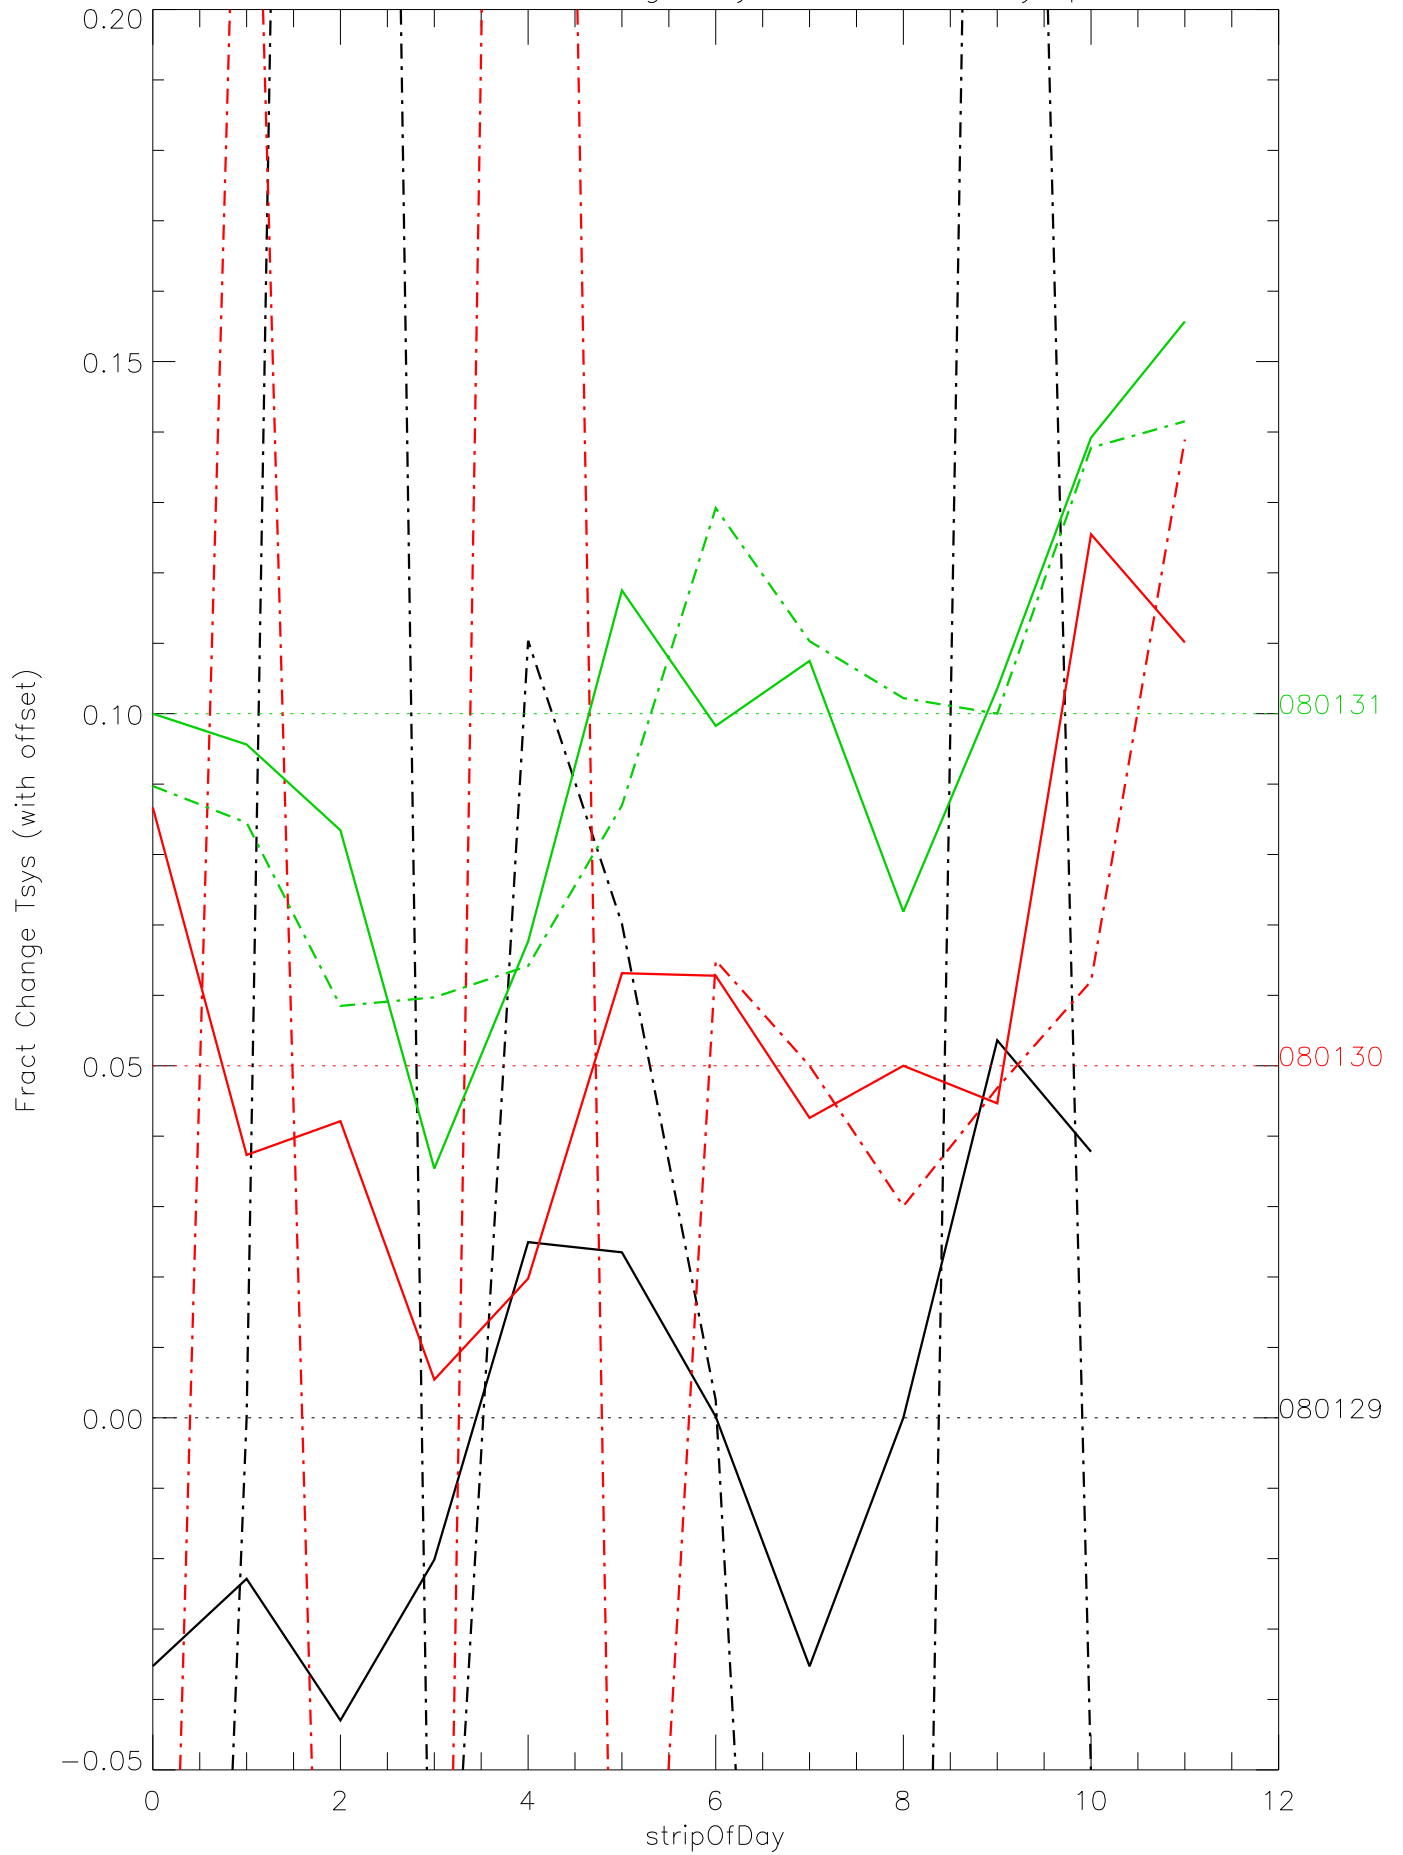

a2048 fractional change TsysK for each day. pixel:0

a2048 fractional change TsysK for each day. pixel:1

a2048 fractional change TsysK for each day. pixel:2

a2048 fractional change TsysK for each day. pixel:3

a2048 fractional change TsysK for each day. pixel:4

a2048 fractional change TsysK for each day. pixel:5

a2048 fractional change TsysK for each day. pixel:6