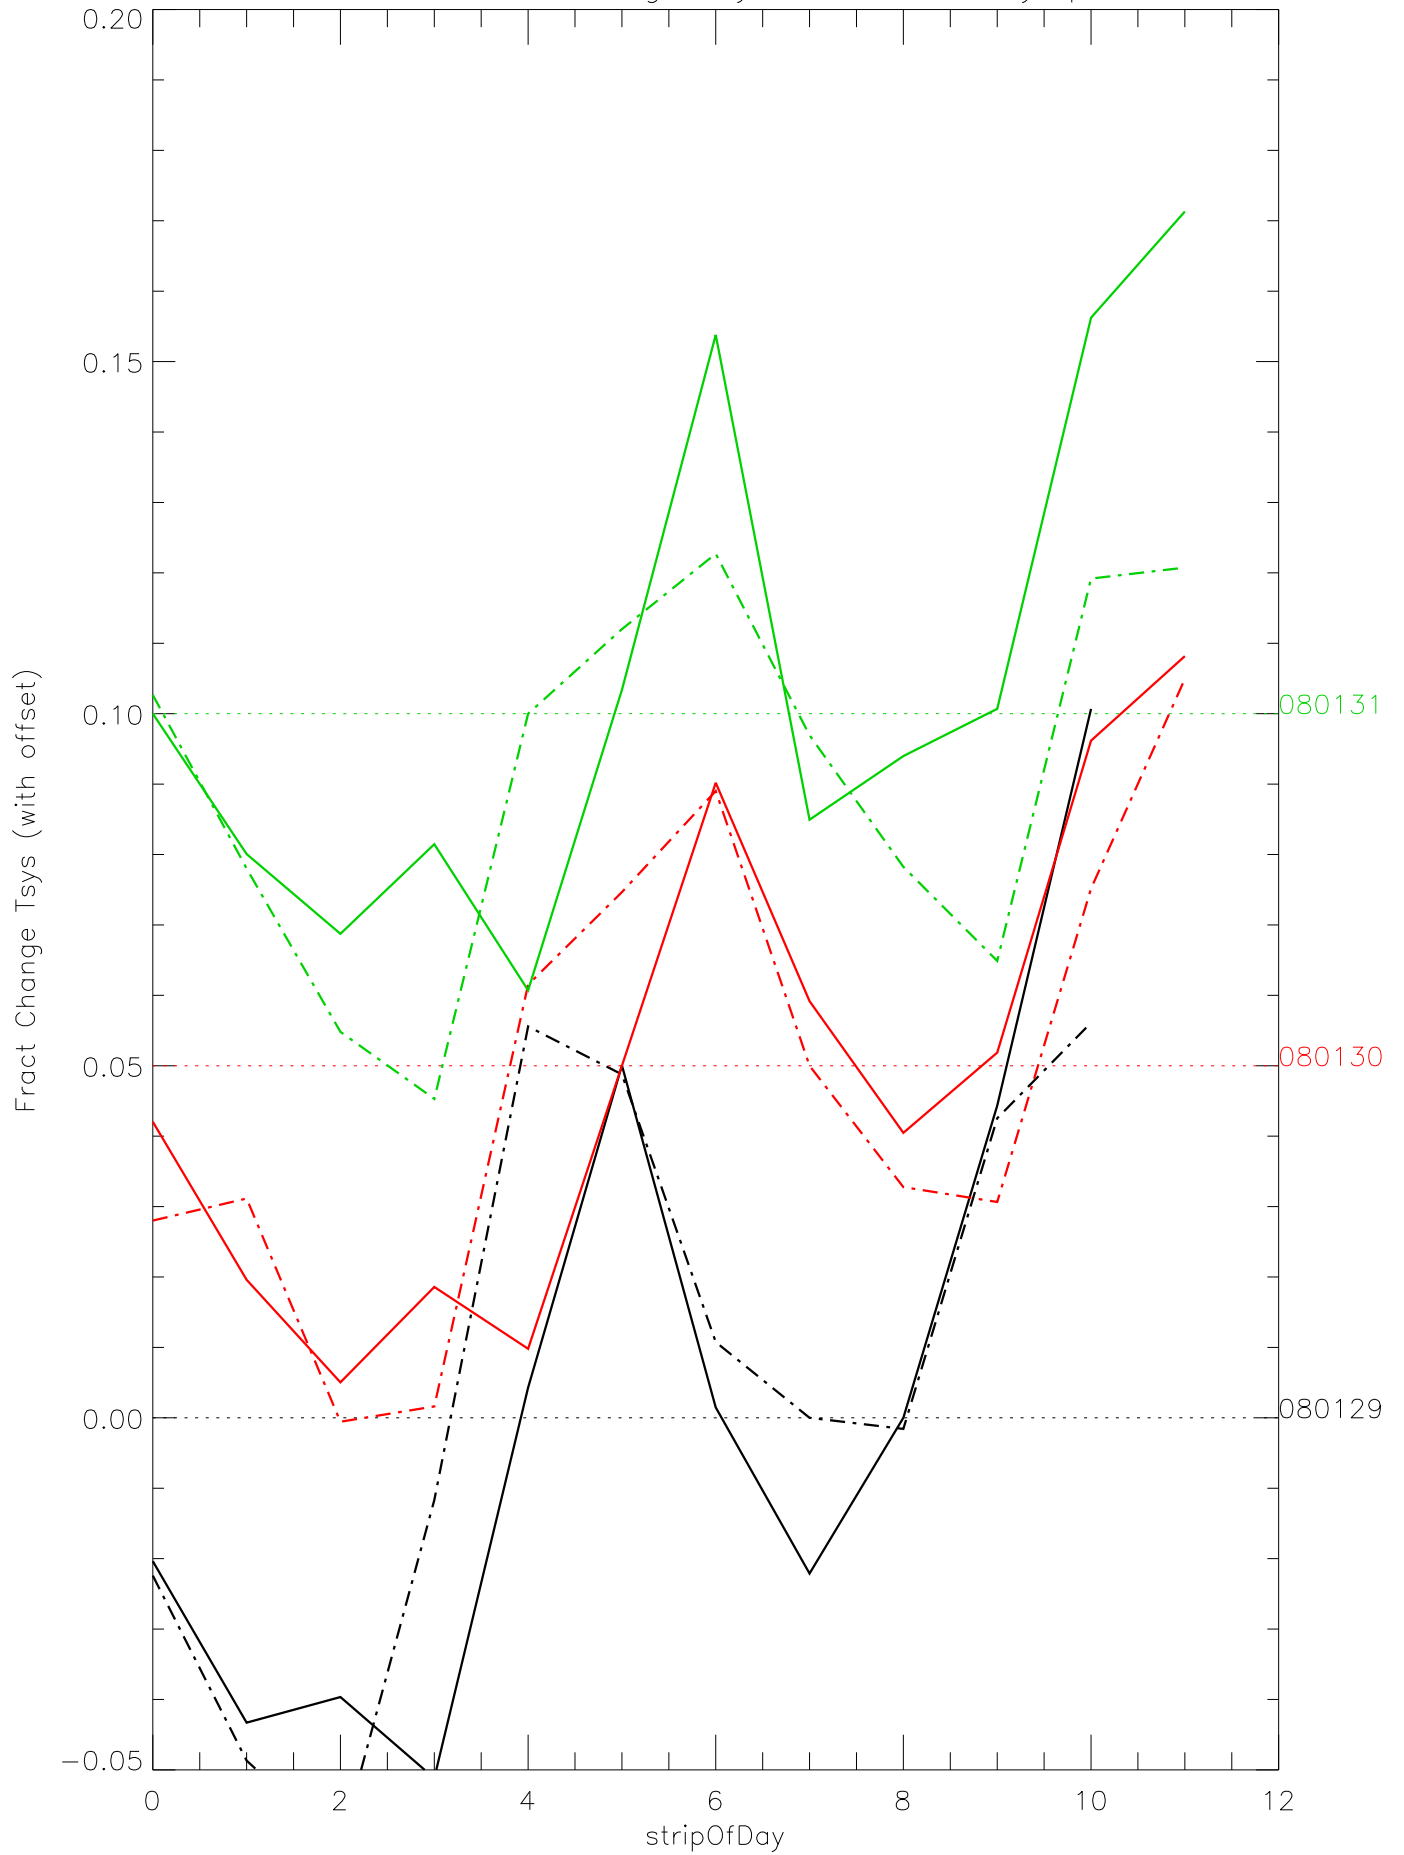

a2048 fractional change TsysK for each day. pixel:0

a2048 fractional change TsysK for each day. pixel:1

a2048 fractional change TsysK for each day. pixel:2

a2048 fractional change TsysK for each day. pixel:3

a2048 fractional change TsysK for each day. pixel:4

a2048 fractional change TsysK for each day. pixel:5

a2048 fractional change TsysK for each day. pixel:6