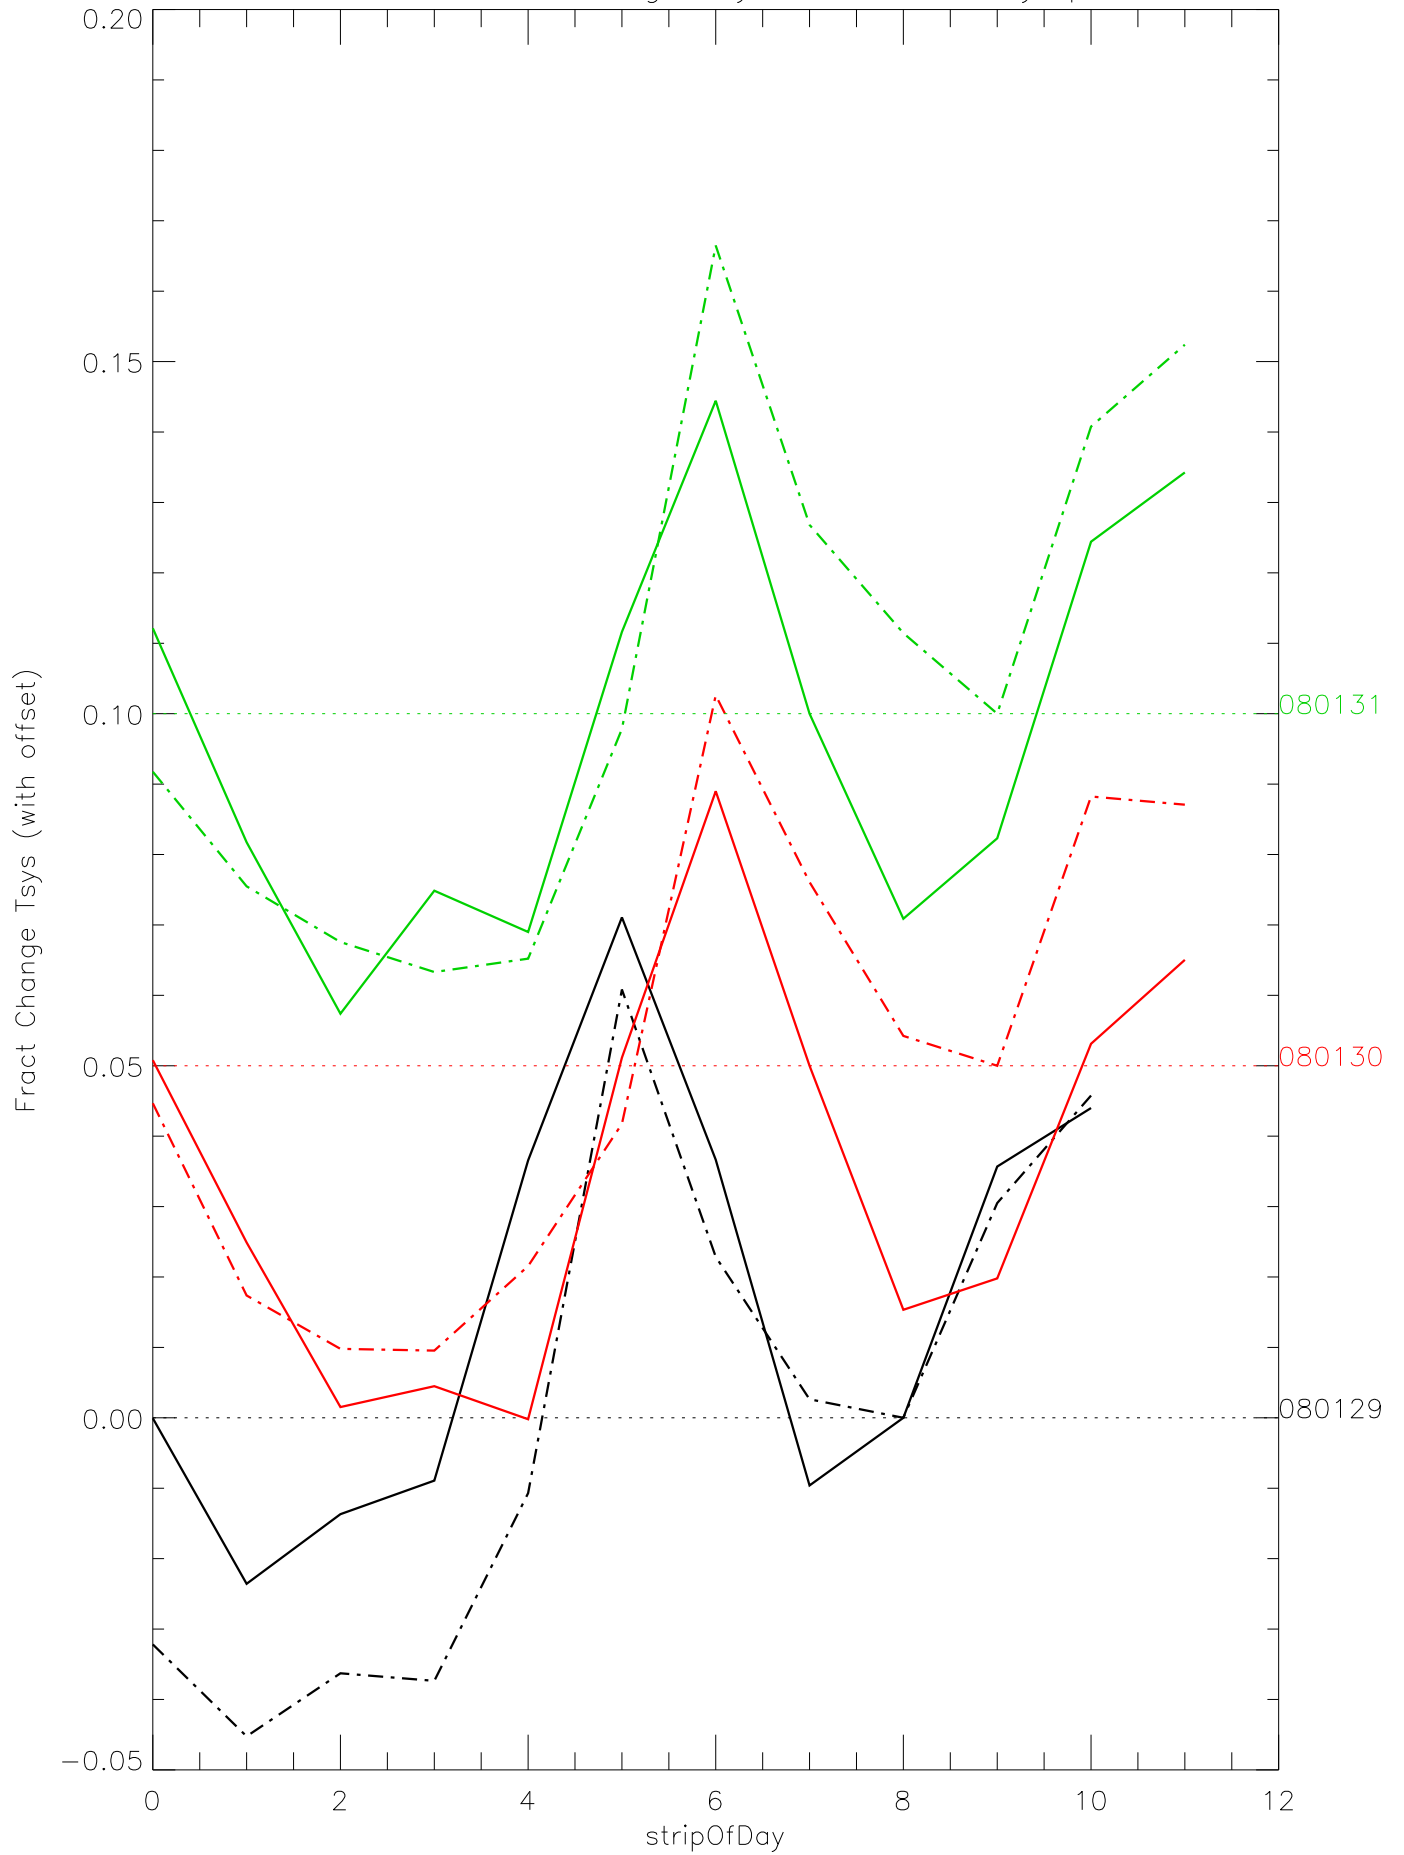

a2048 fractional change TsysK for each day. pixel:0

a2048 fractional change TsysK for each day. pixel:1

a2048 fractional change TsysK for each day. pixel:2

a2048 fractional change TsysK for each day. pixel:3

a2048 fractional change TsysK for each day. pixel:4

a2048 fractional change TsysK for each day. pixel:5

a2048 fractional change TsysK for each day. pixel:6