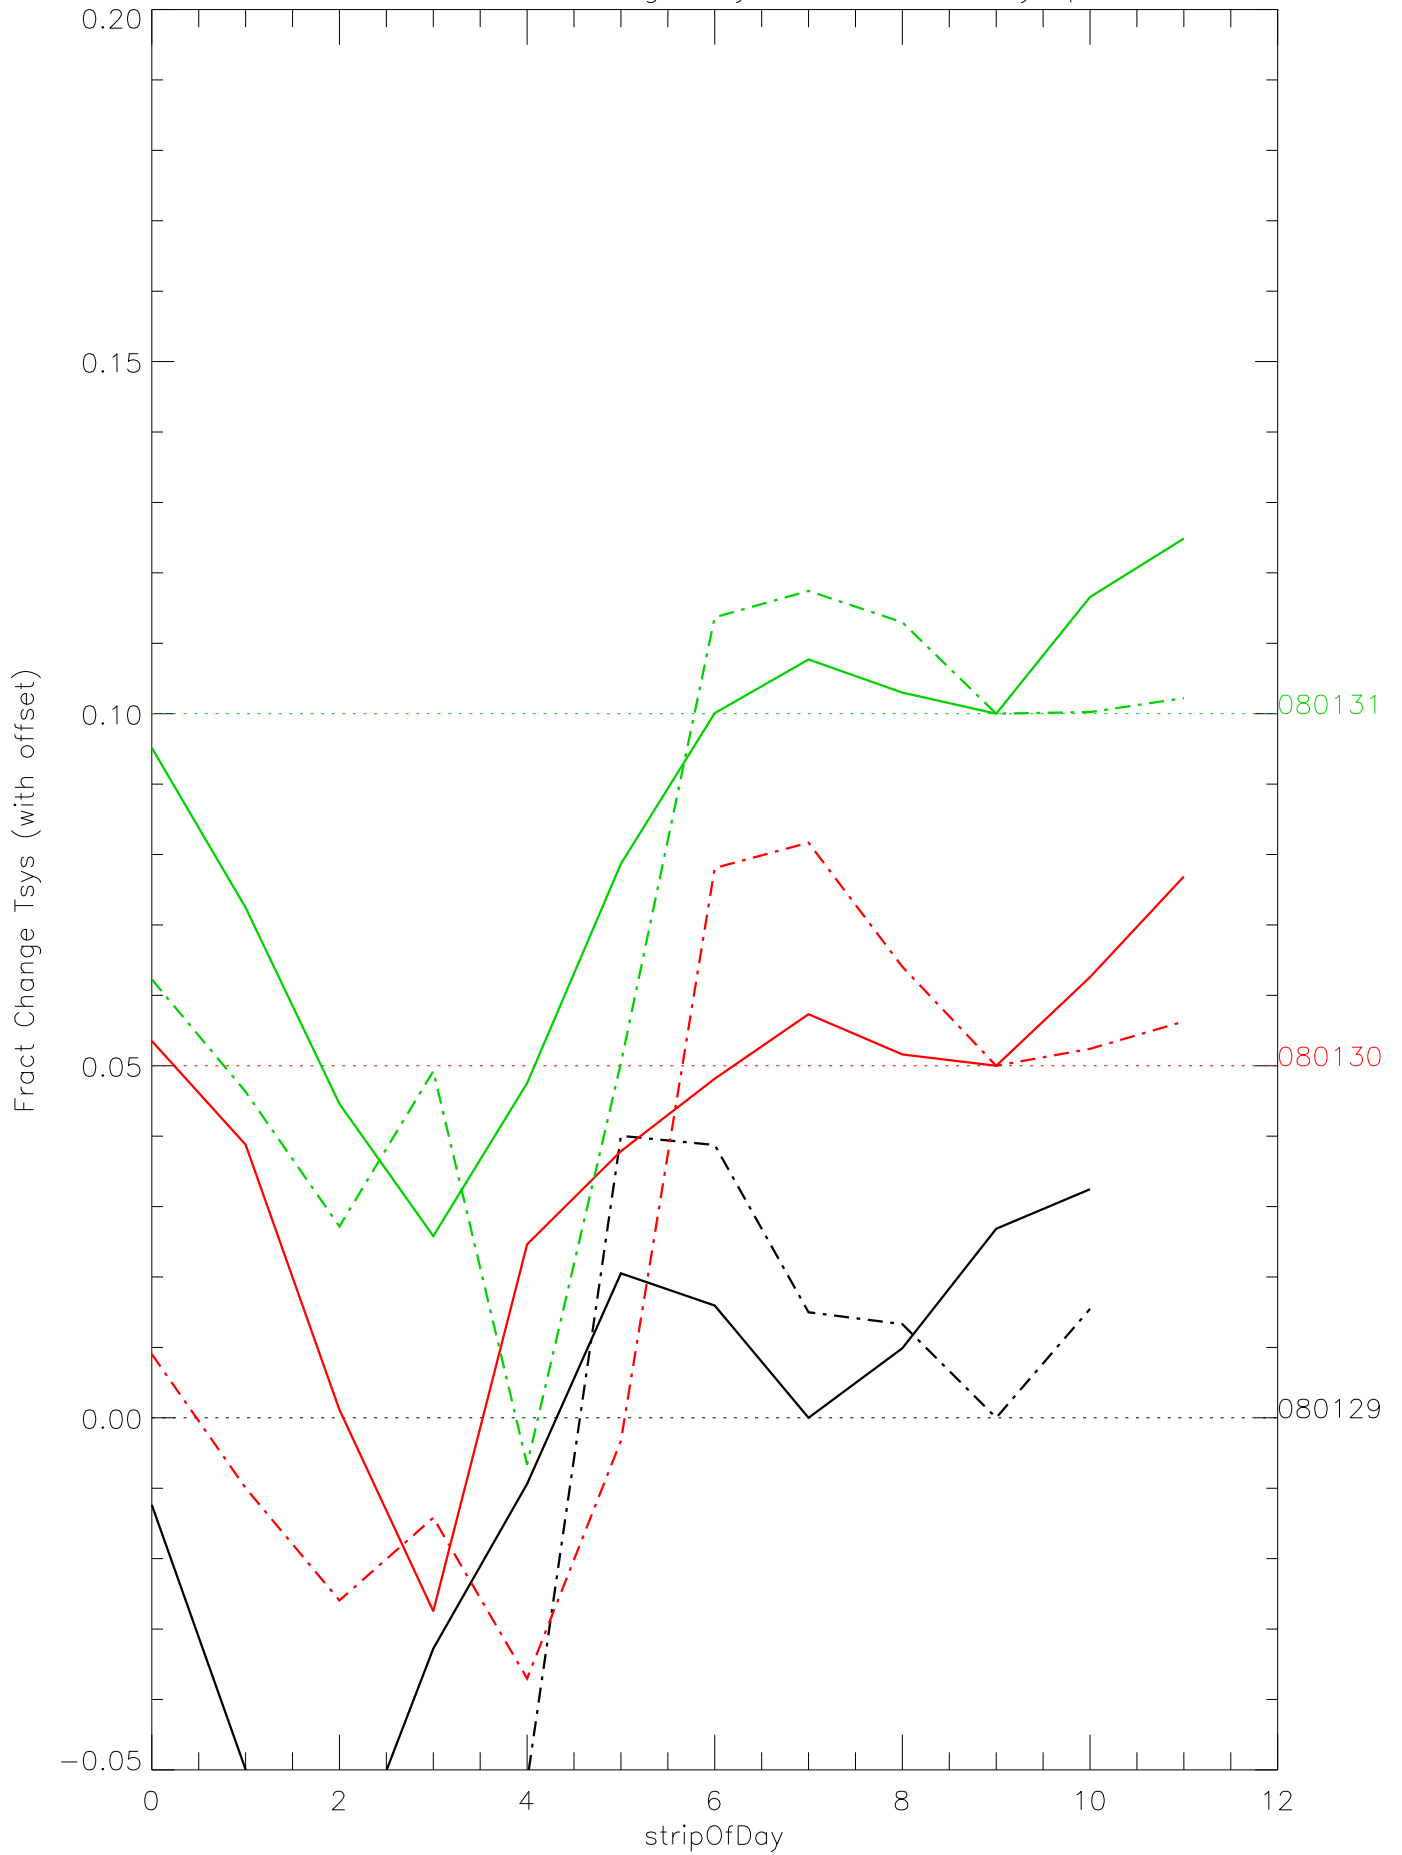

a2048 fractional change TsysK for each day. pixel:0

a2048 fractional change TsysK for each day. pixel:1

a2048 fractional change TsysK for each day. pixel:2

a2048 fractional change TsysK for each day. pixel:3

a2048 fractional change TsysK for each day. pixel:4

a2048 fractional change TsysK for each day. pixel:5

a2048 fractional change TsysK for each day. pixel:6