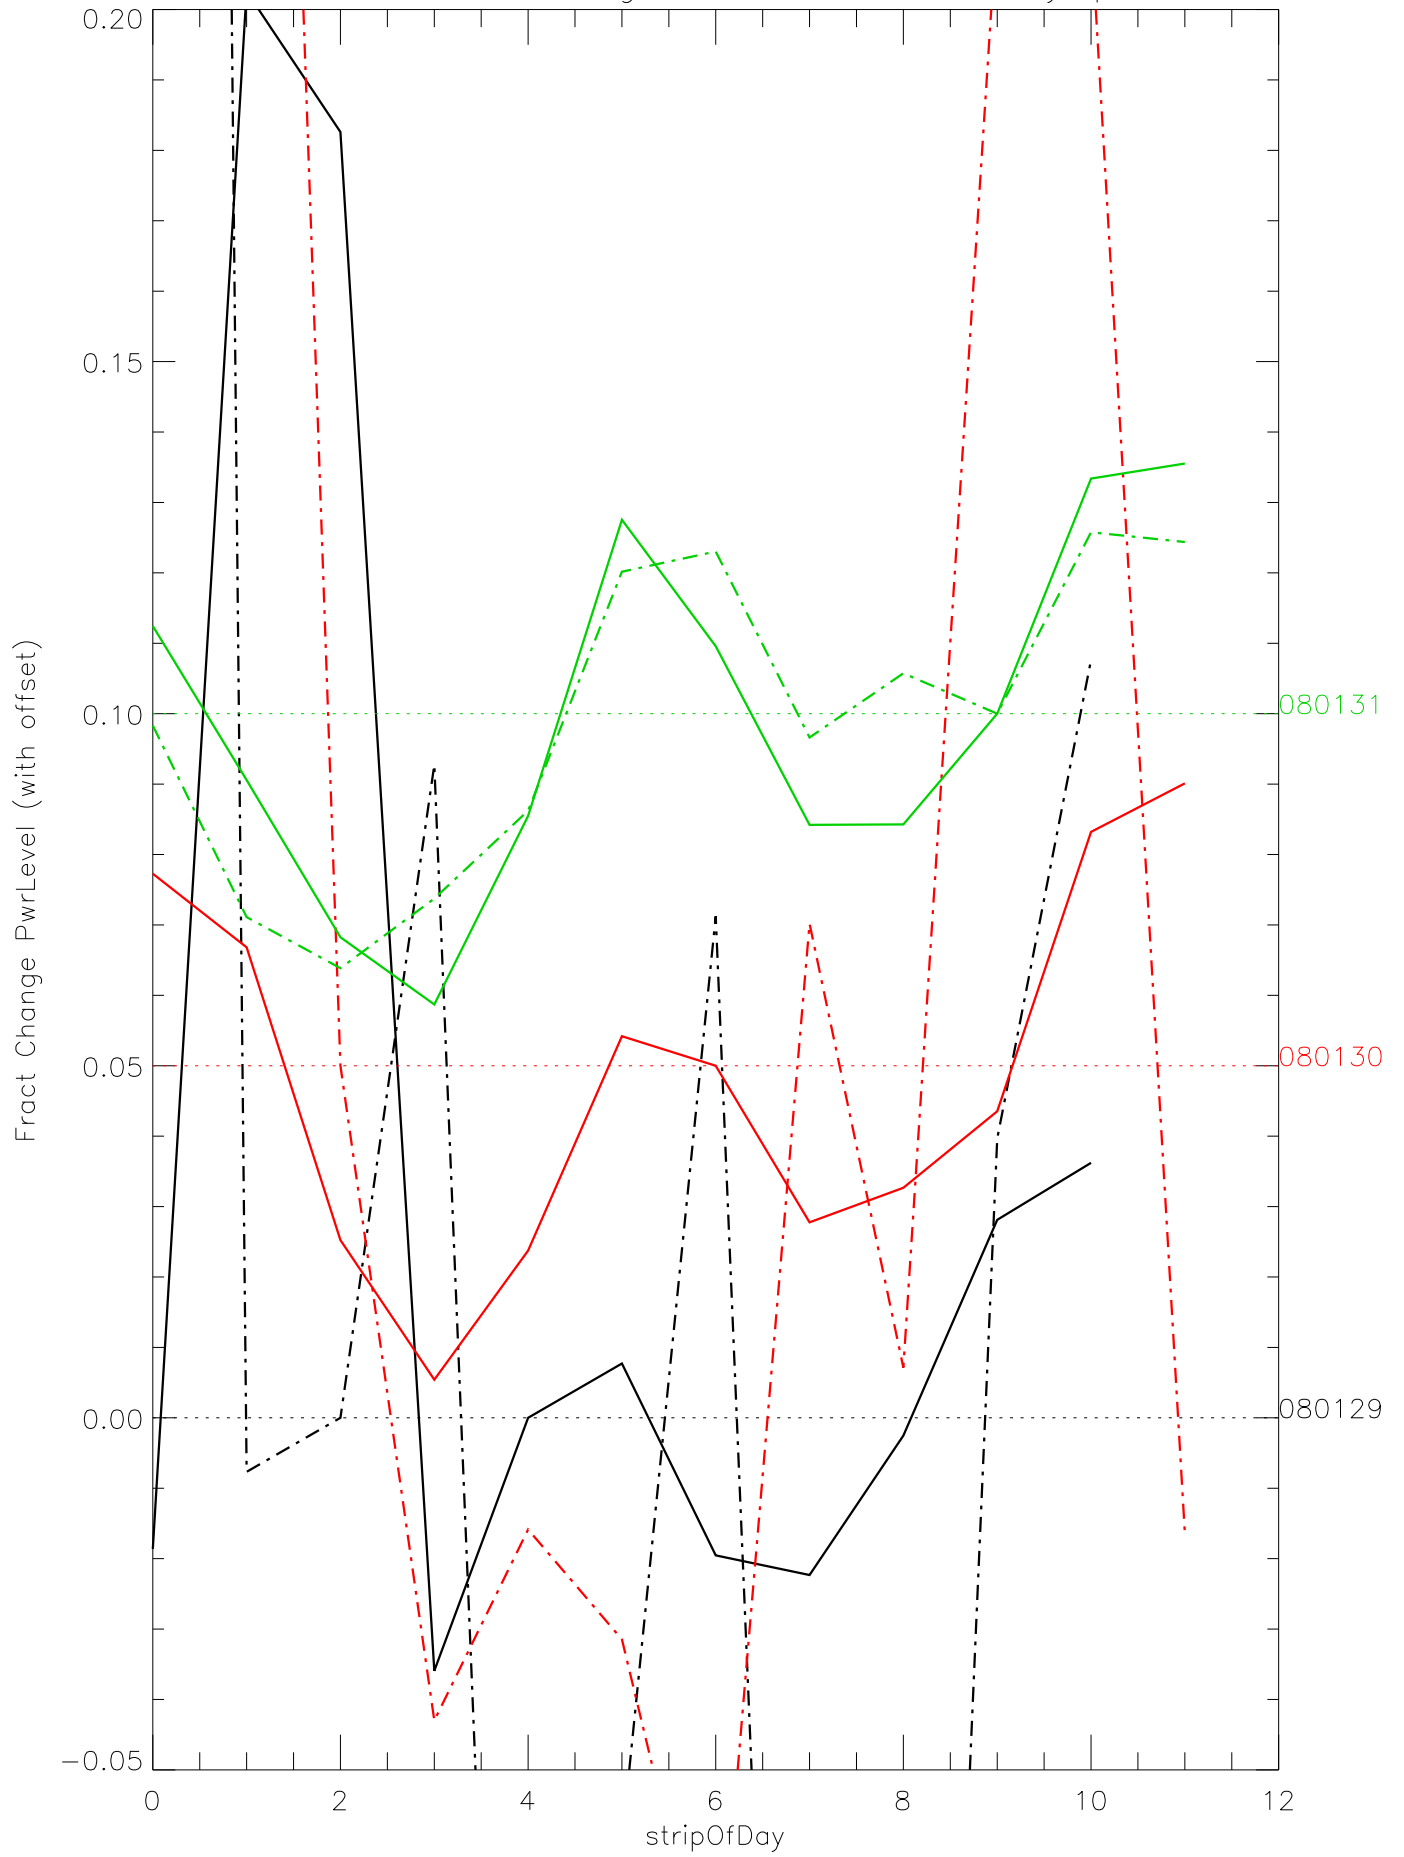

a2048 fractional change PwrLevel for each day. pixel:0

a2048 fractional change PwrLevel for each day. pixel:1

a2048 fractional change PwrLevel for each day. pixel:2

a2048 fractional change PwrLevel for each day. pixel:3

a2048 fractional change PwrLevel for each day. pixel:4

a2048 fractional change PwrLevel for each day. pixel:5

a2048 fractional change PwrLevel for each day. pixel:6