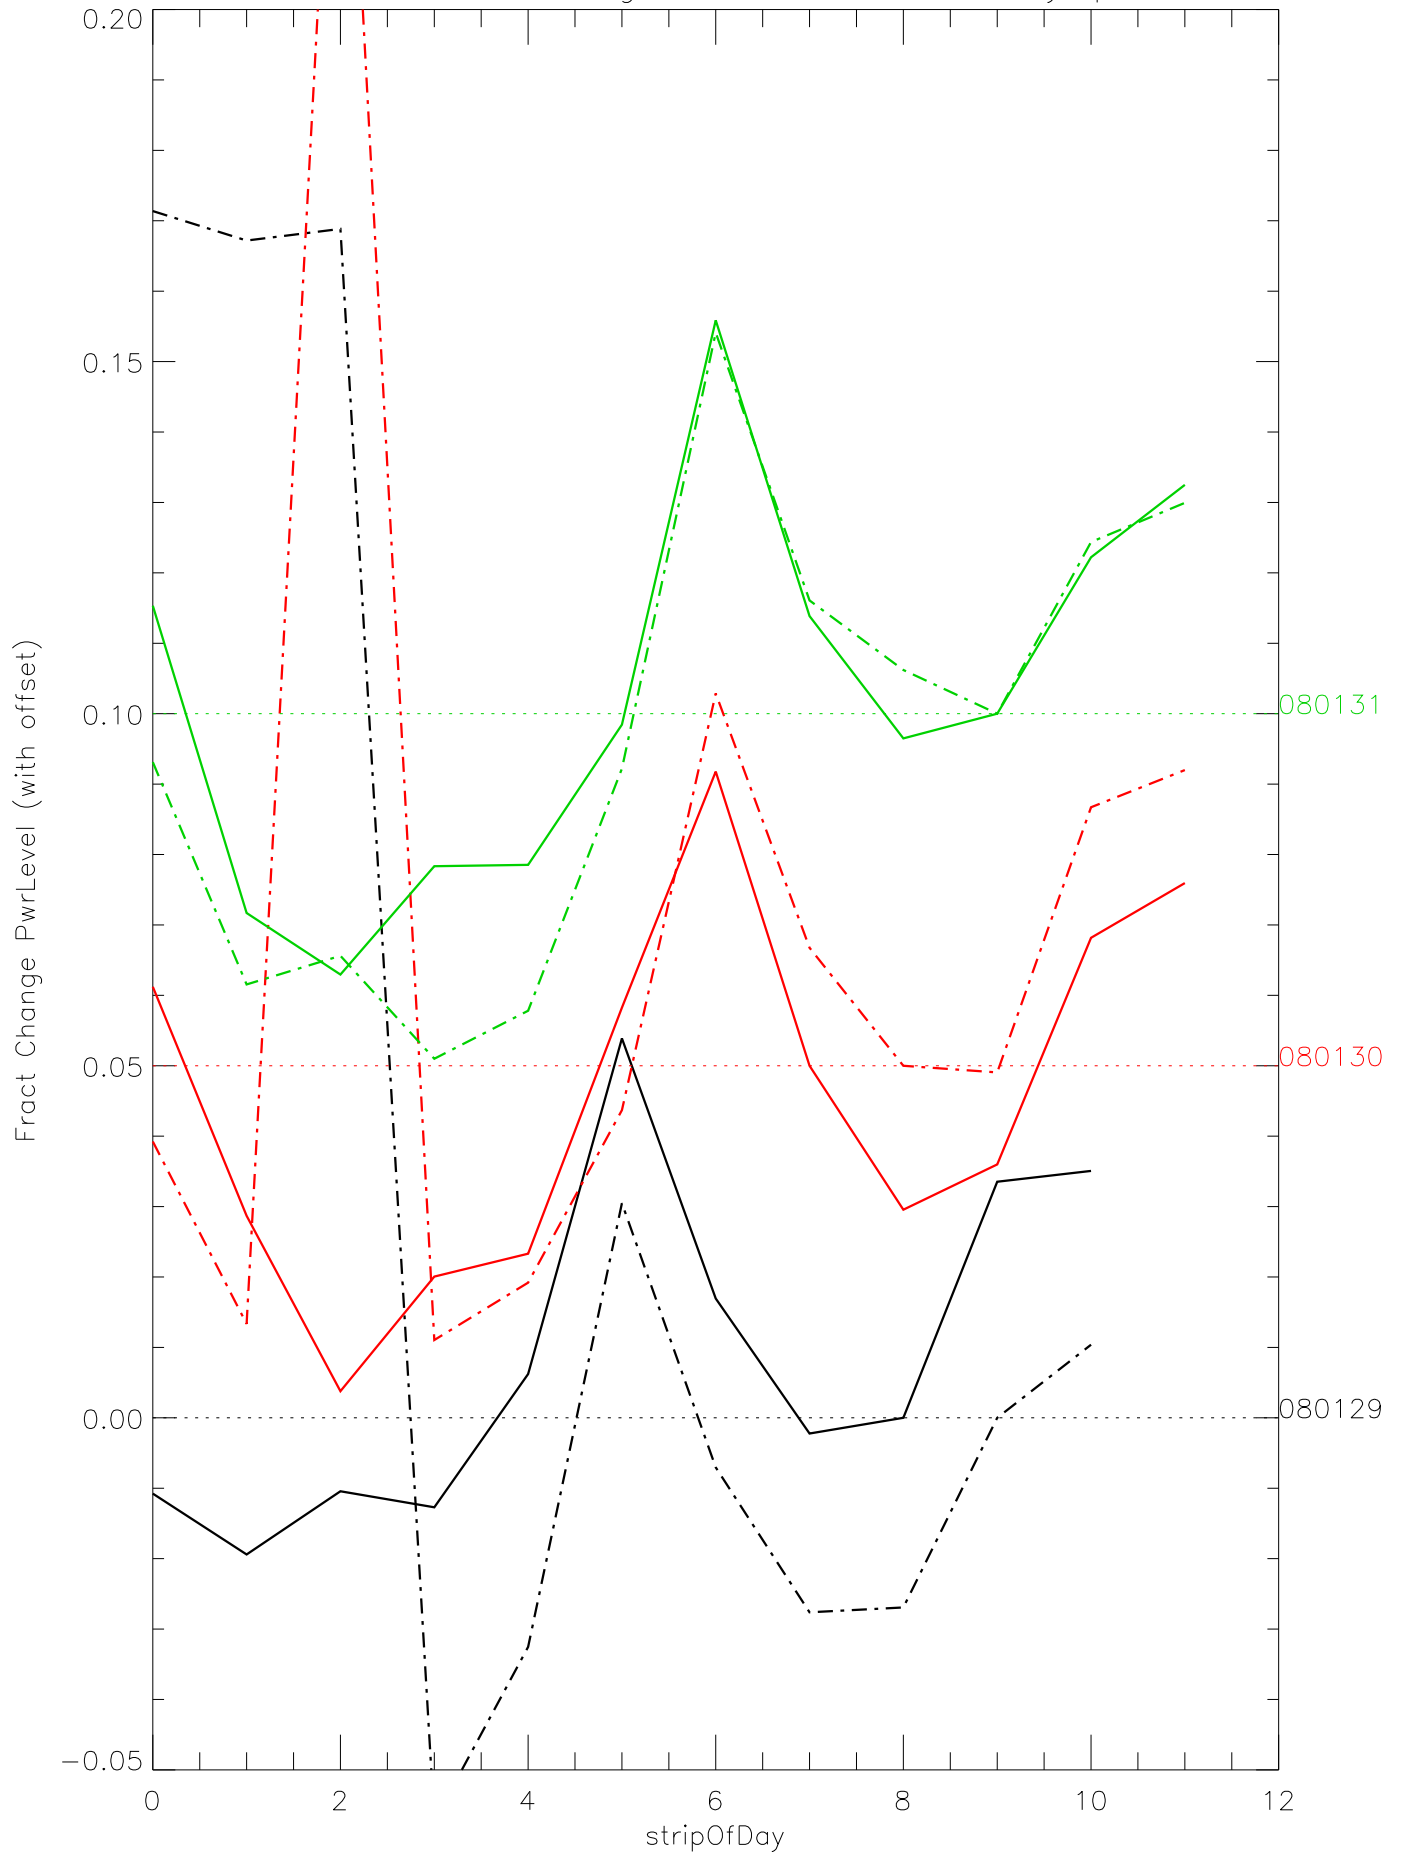

a2048 fractional change PwrLevel for each day. pixel:0

a2048 fractional change PwrLevel for each day. pixel:1

a2048 fractional change PwrLevel for each day. pixel:2

a2048 fractional change PwrLevel for each day. pixel:3

a2048 fractional change PwrLevel for each day. pixel:4

a2048 fractional change PwrLevel for each day. pixel:5

a2048 fractional change PwrLevel for each day. pixel:6