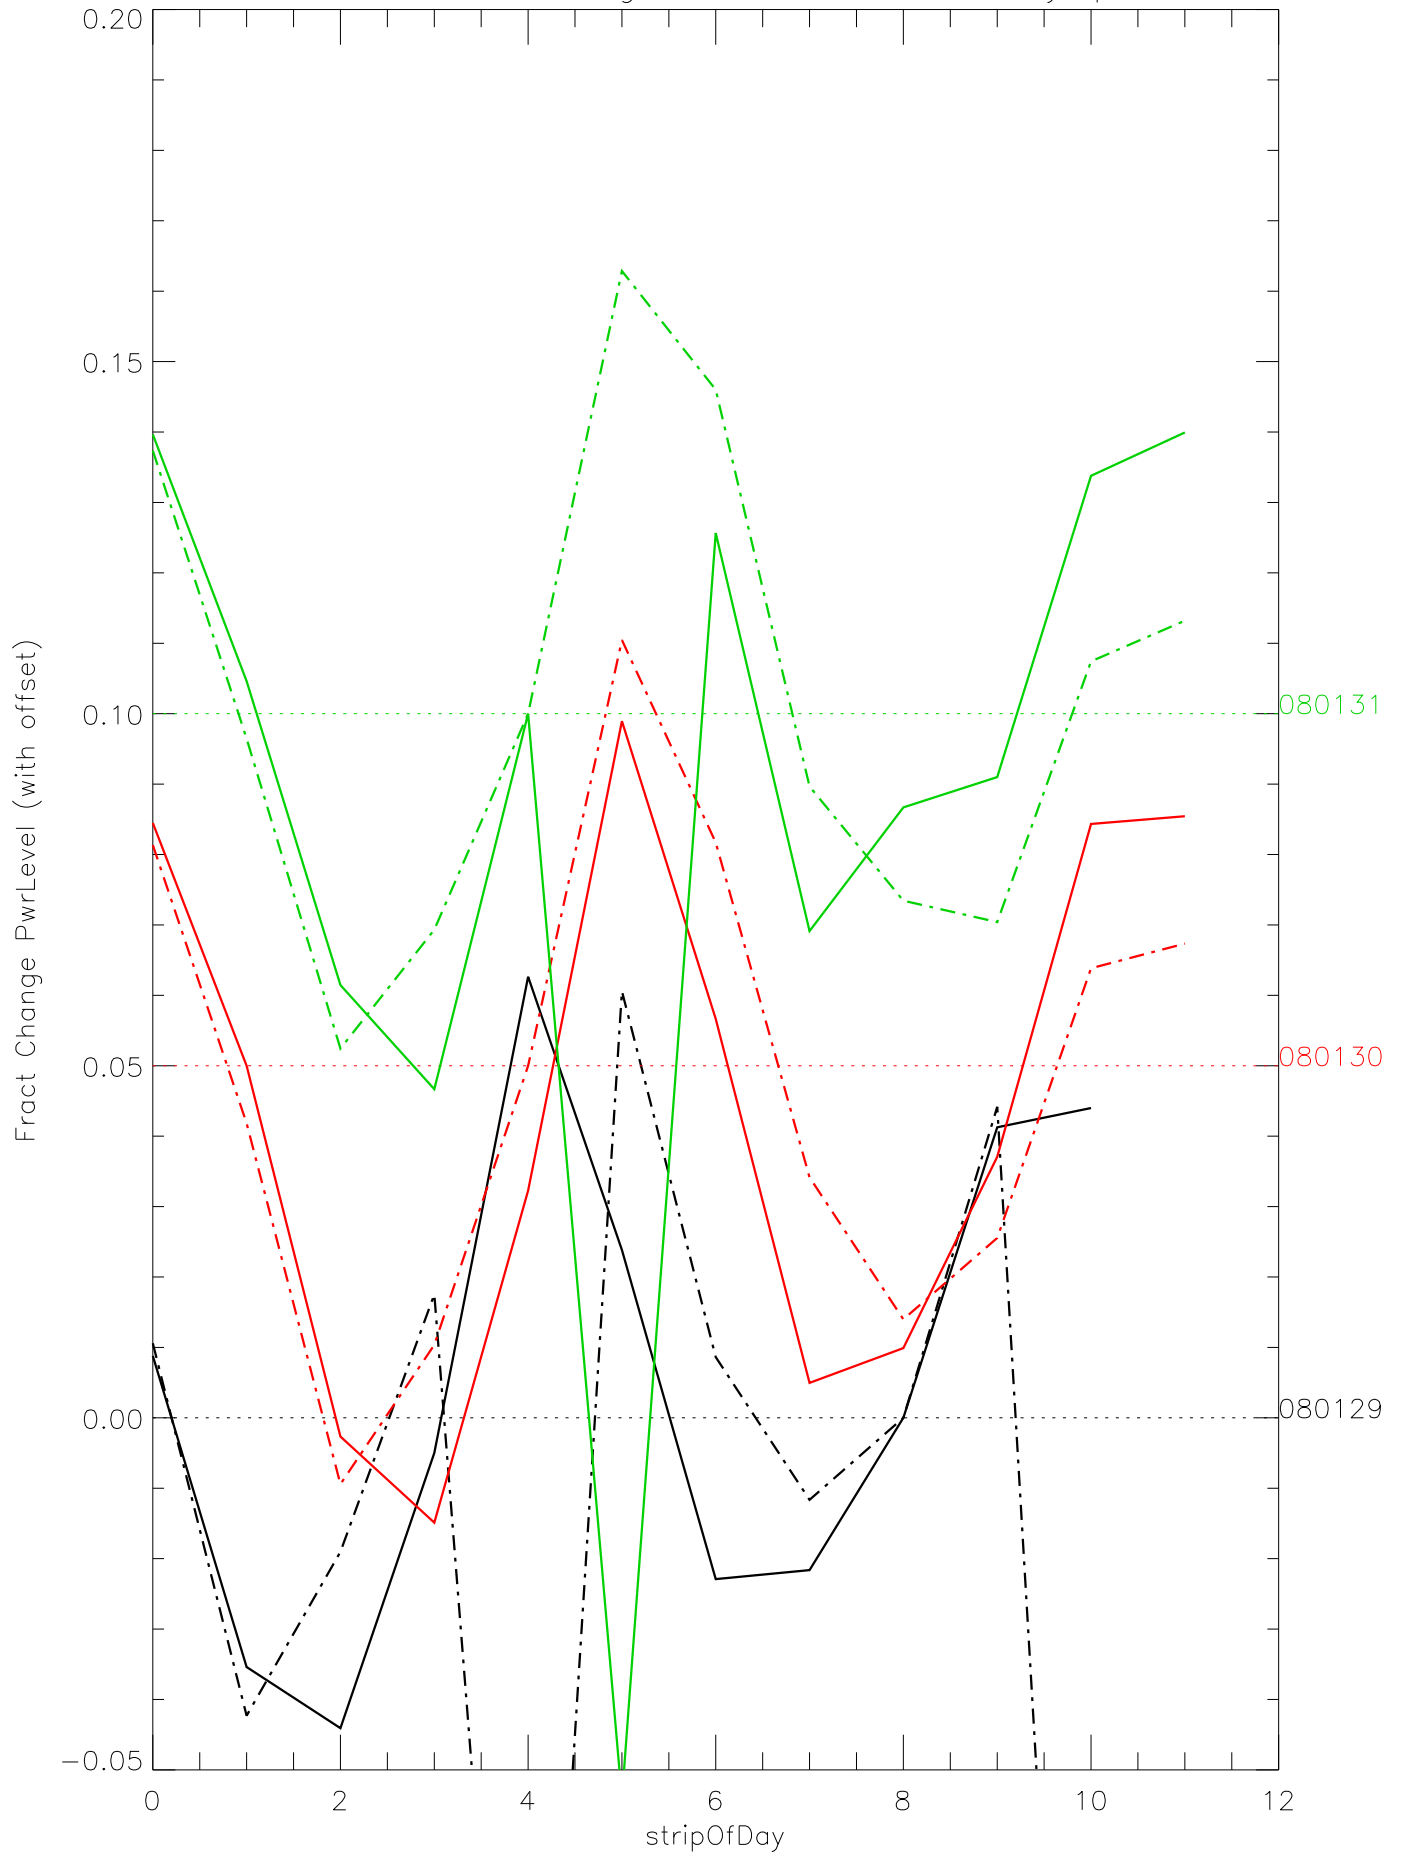

a2048 fractional change PwrLevel for each day. pixel:0

a2048 fractional change PwrLevel for each day. pixel:1

a2048 fractional change PwrLevel for each day. pixel:2

a2048 fractional change PwrLevel for each day. pixel:3

a2048 fractional change PwrLevel for each day. pixel:4

a2048 fractional change PwrLevel for each day. pixel:5

a2048 fractional change PwrLevel for each day. pixel:6