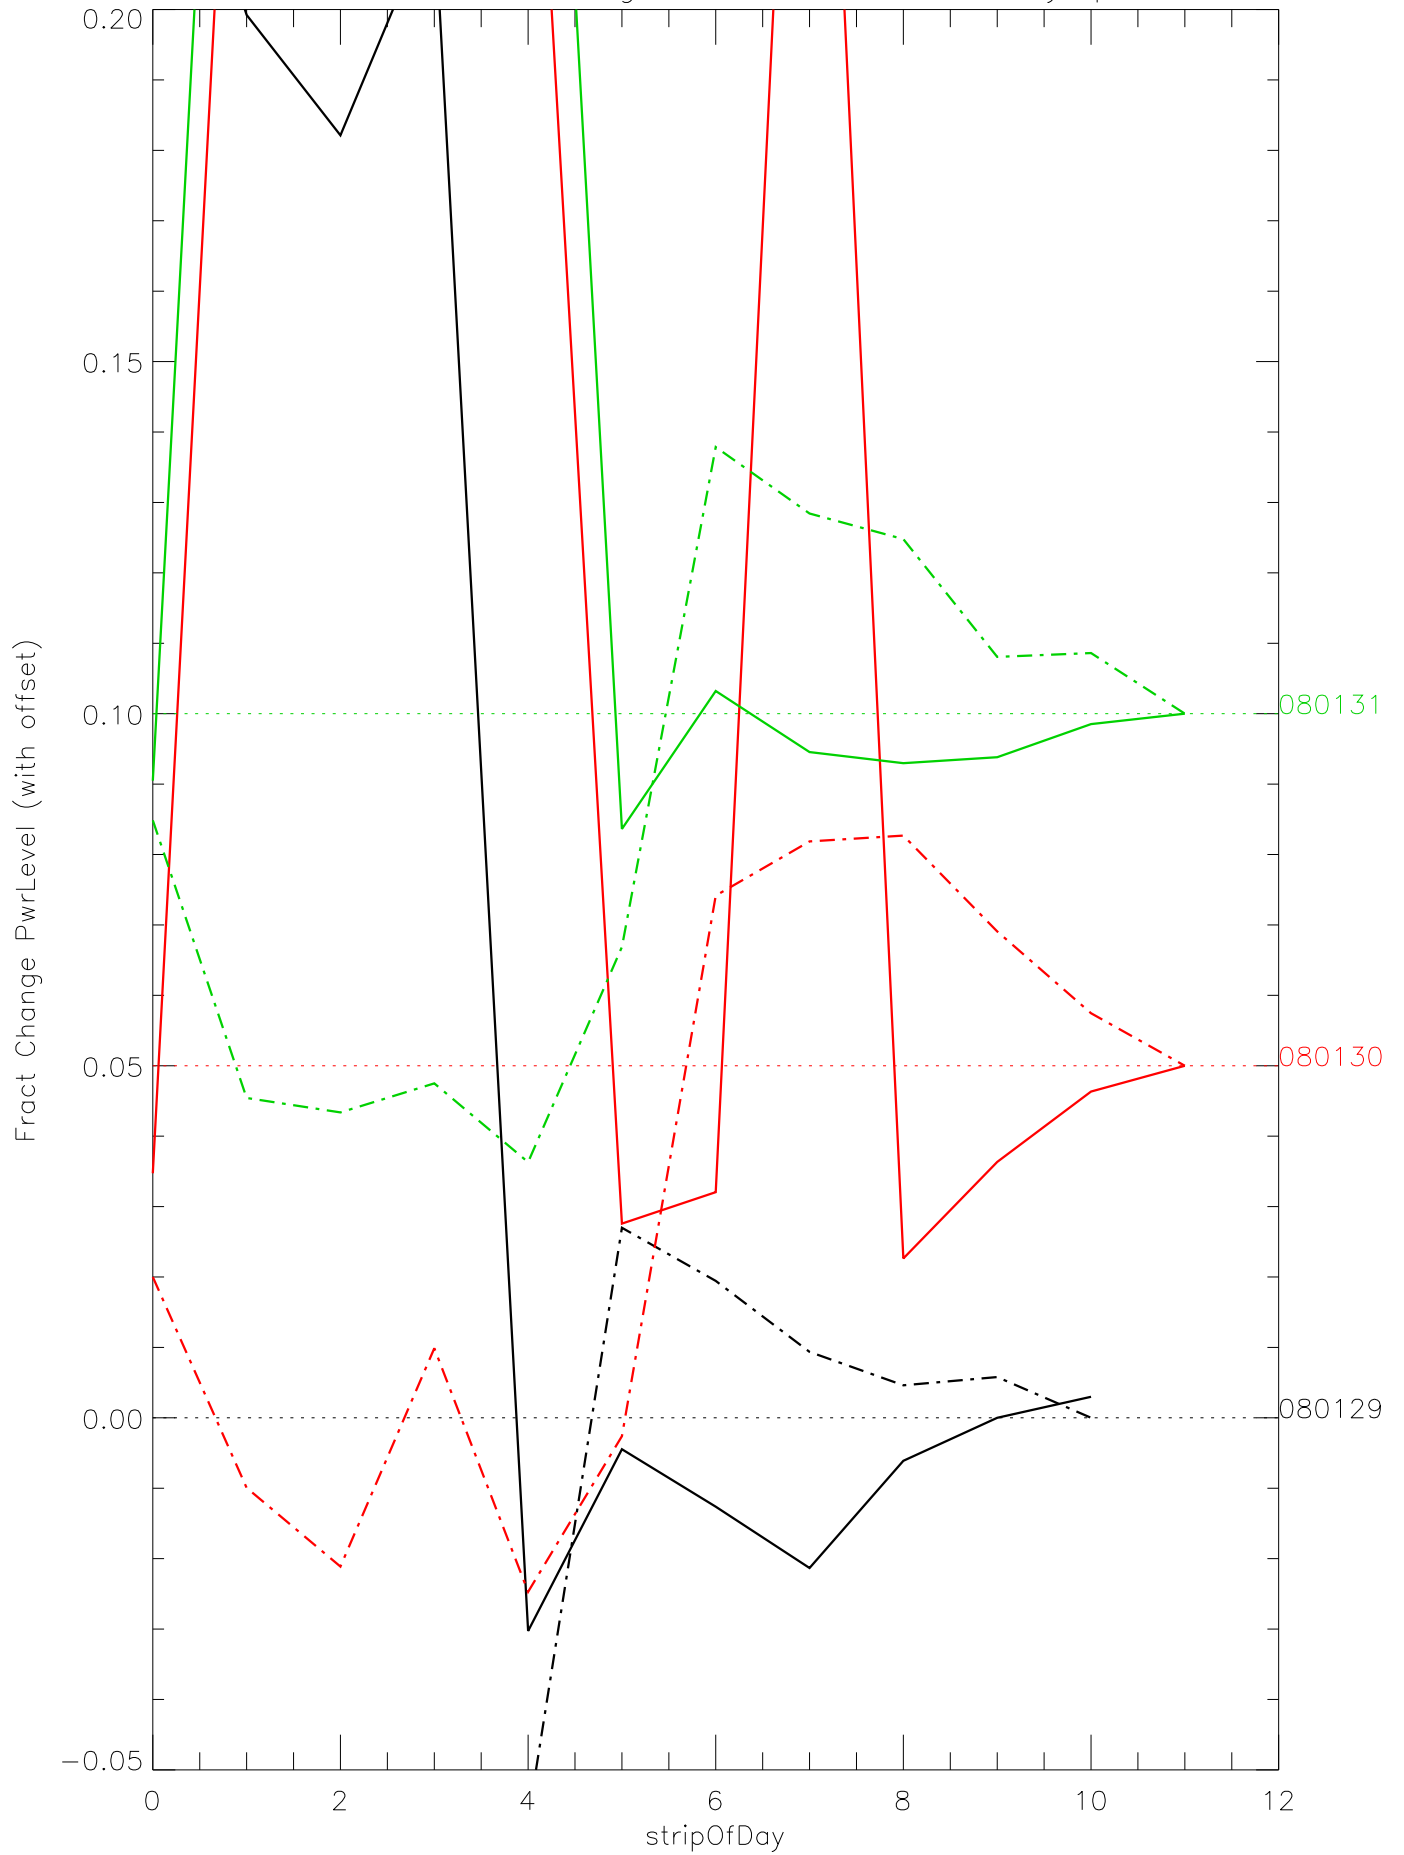

a2048 fractional change PwrLevel for each day. pixel:0

a2048 fractional change PwrLevel for each day. pixel:1

a2048 fractional change PwrLevel for each day. pixel:2

a2048 fractional change PwrLevel for each day. pixel:3

a2048 fractional change PwrLevel for each day. pixel:4

a2048 fractional change PwrLevel for each day. pixel:5

a2048 fractional change PwrLevel for each day. pixel:6