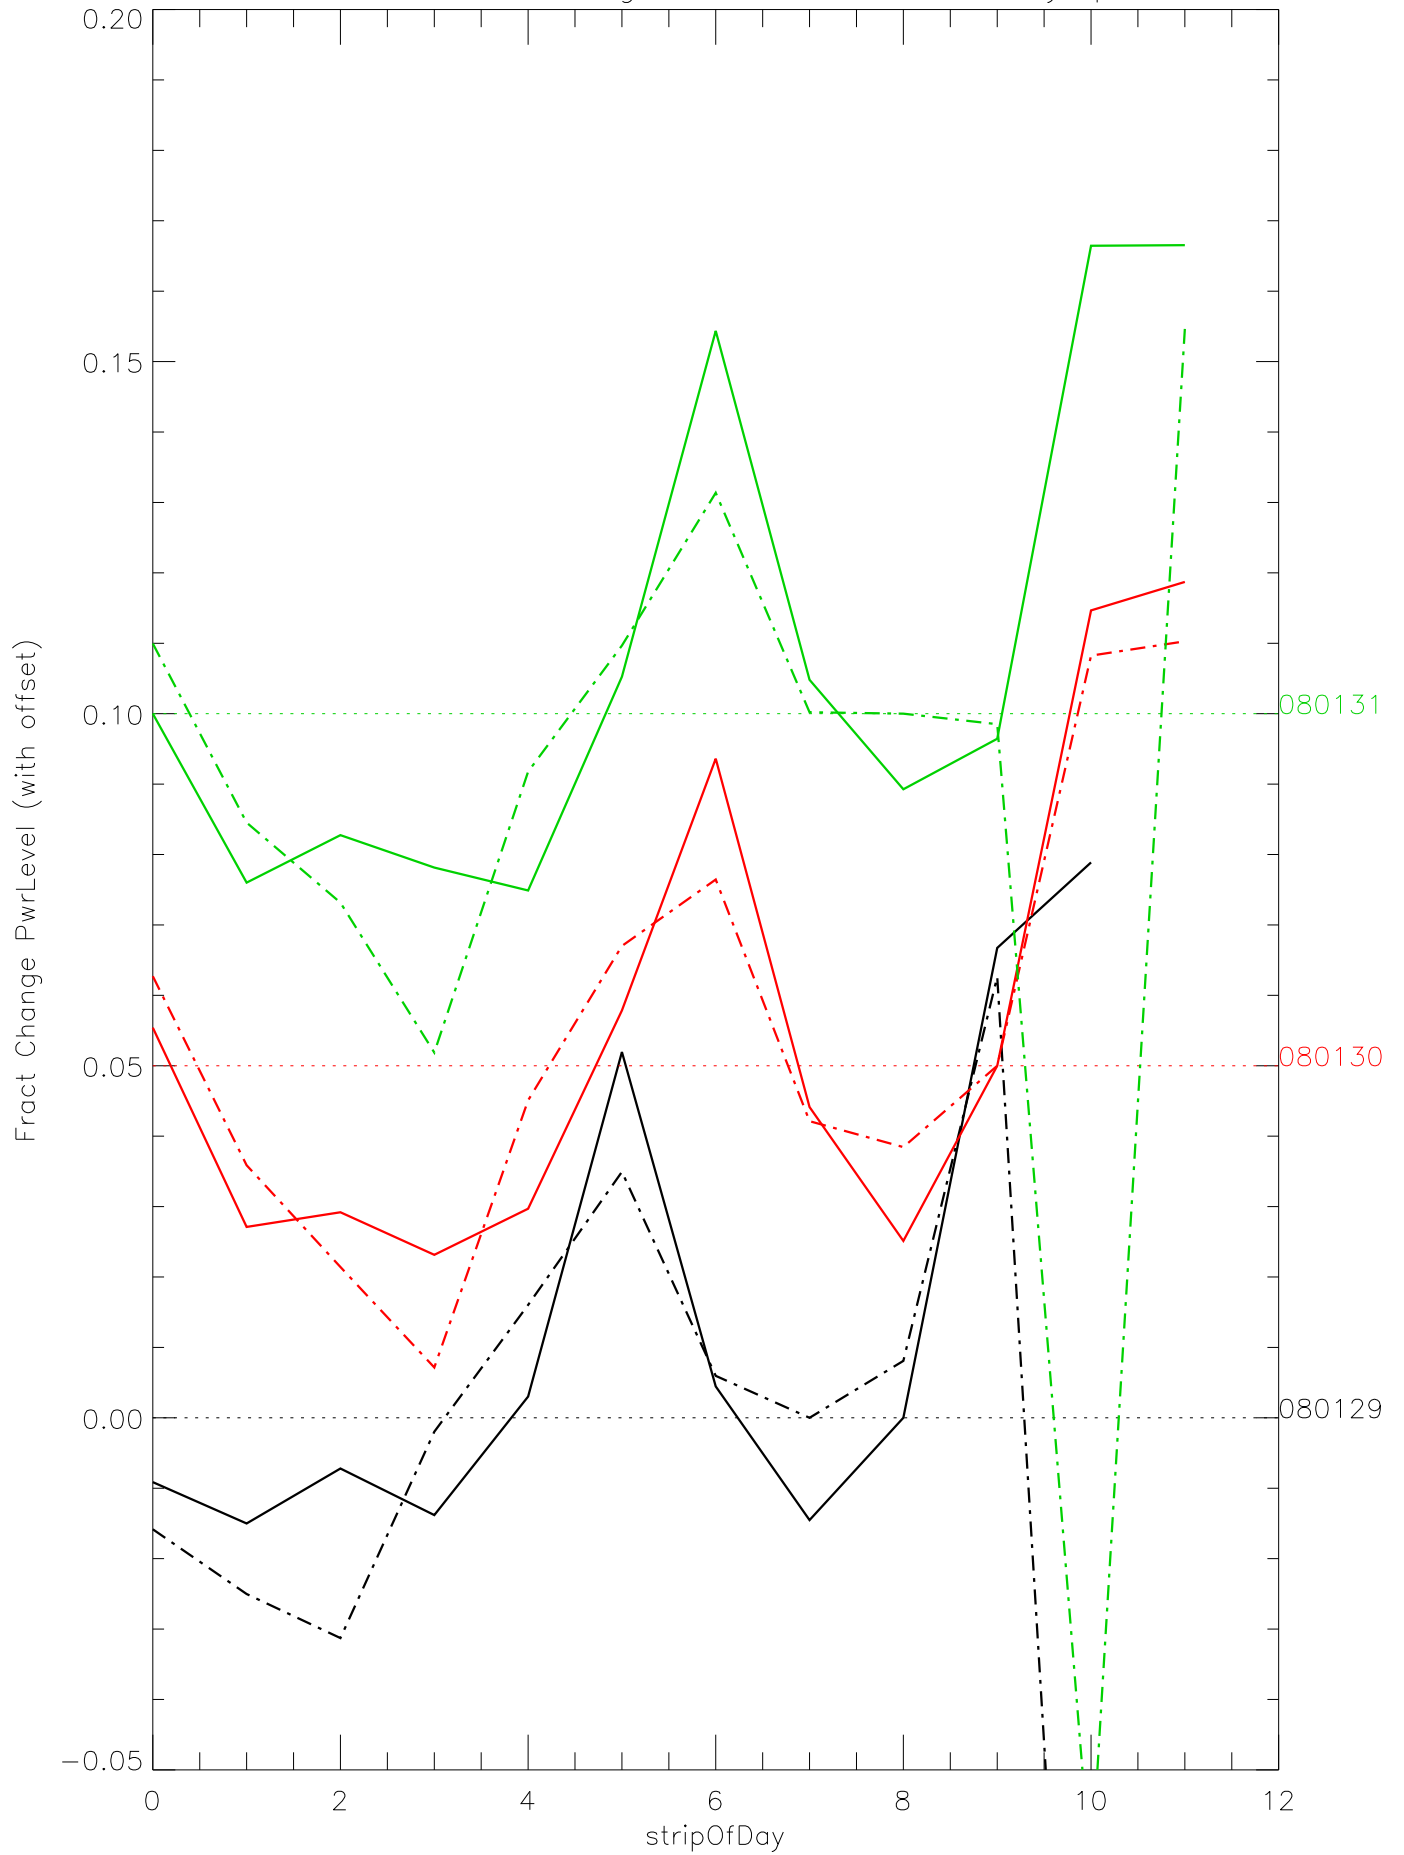

a2048 fractional change PwrLevel for each day. pixel:0

a2048 fractional change PwrLevel for each day. pixel:1

a2048 fractional change PwrLevel for each day. pixel:2

a2048 fractional change PwrLevel for each day. pixel:3

a2048 fractional change PwrLevel for each day. pixel:4

a2048 fractional change PwrLevel for each day. pixel:5

a2048 fractional change PwrLevel for each day. pixel:6