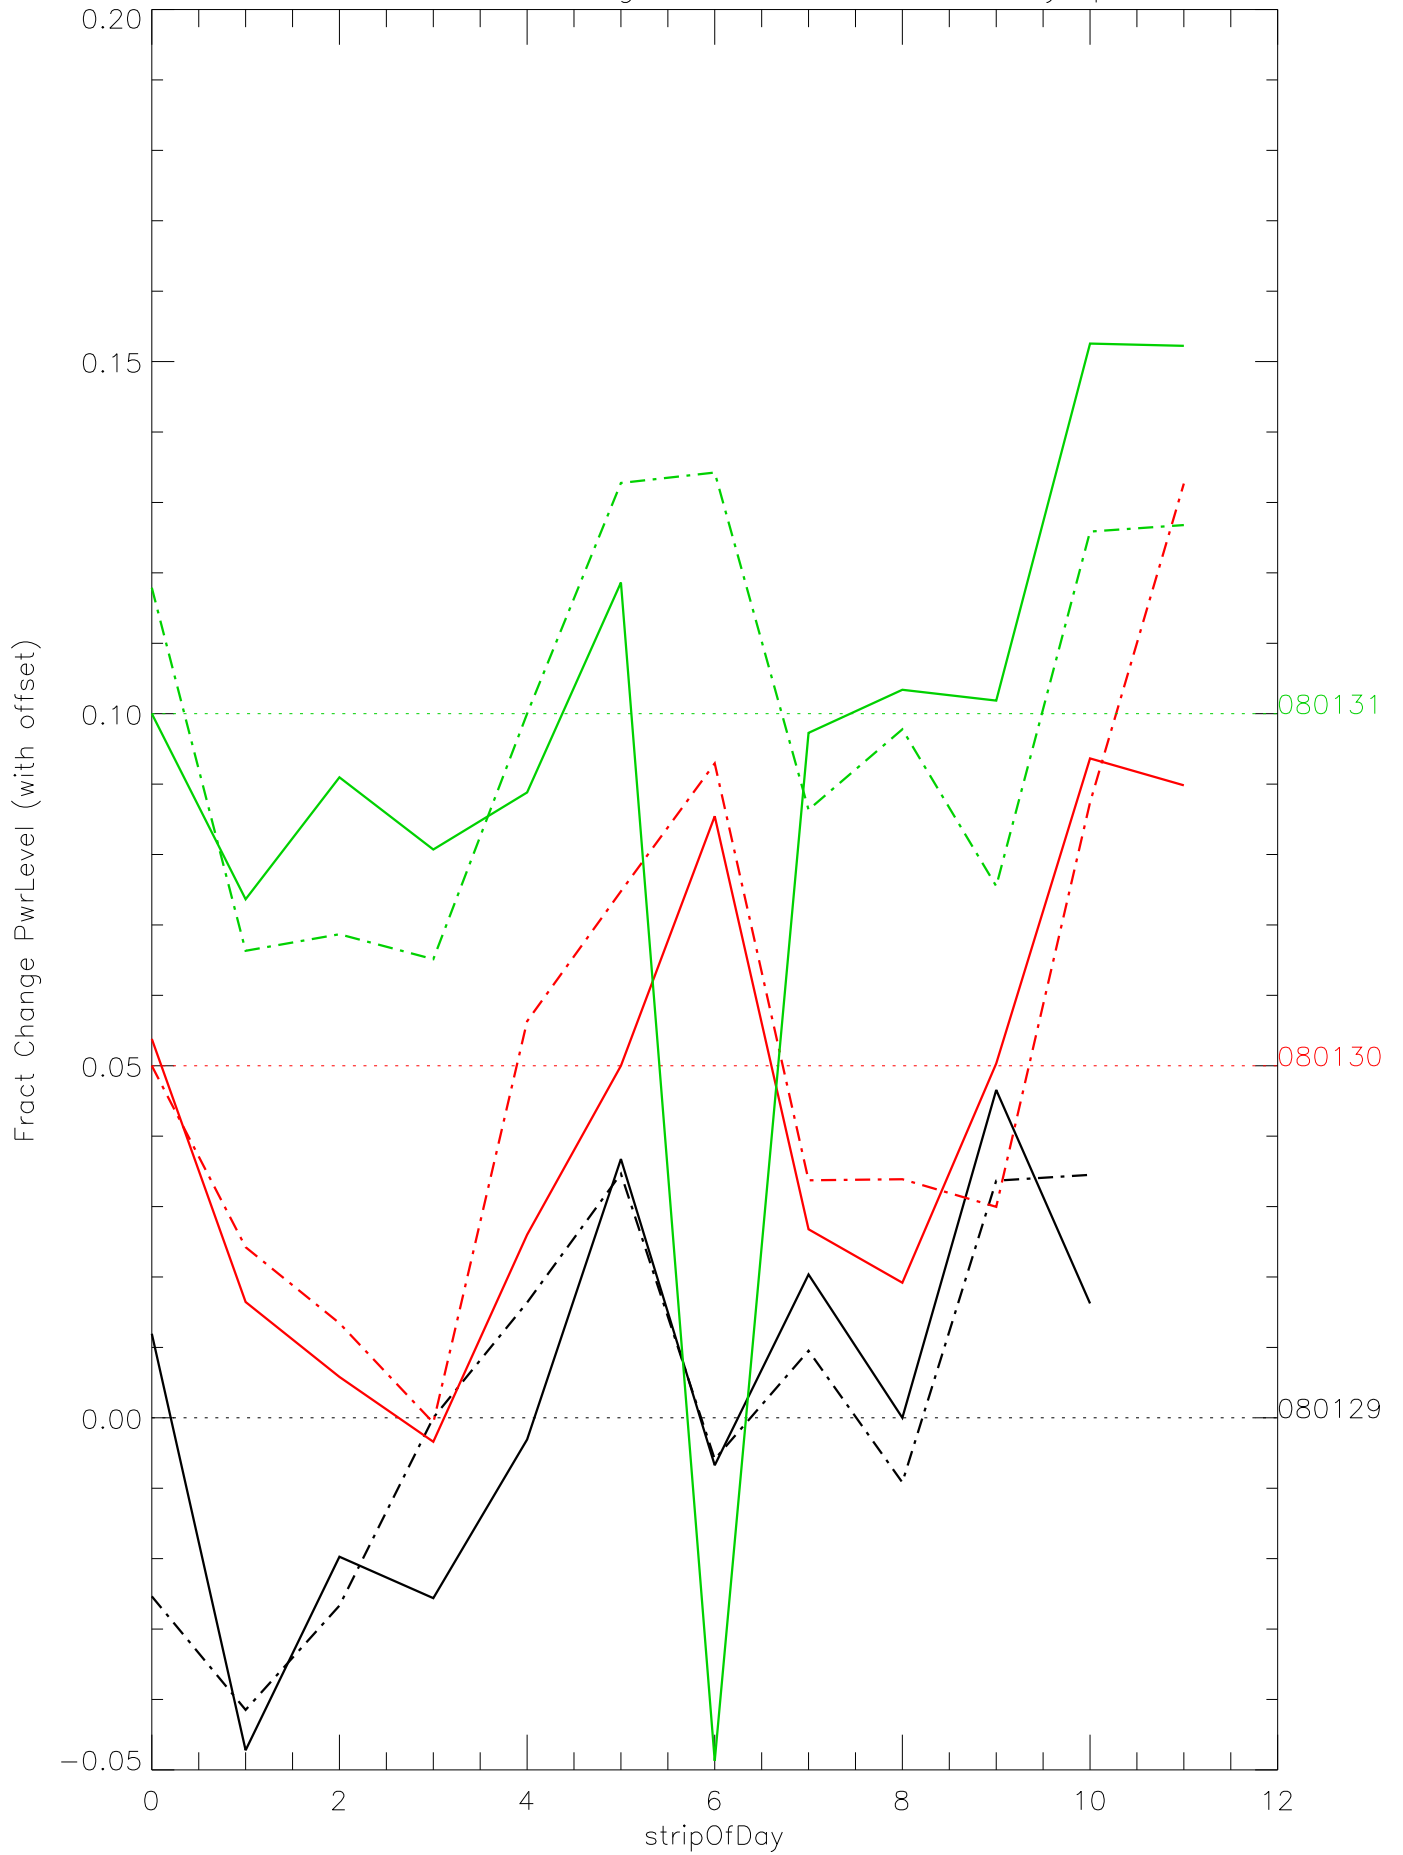

a2048 fractional change PwrLevel for each day. pixel:0

a2048 fractional change PwrLevel for each day. pixel:1

a2048 fractional change PwrLevel for each day. pixel:2

a2048 fractional change PwrLevel for each day. pixel:3

a2048 fractional change PwrLevel for each day. pixel:4

a2048 fractional change PwrLevel for each day. pixel:5

a2048 fractional change PwrLevel for each day. pixel:6