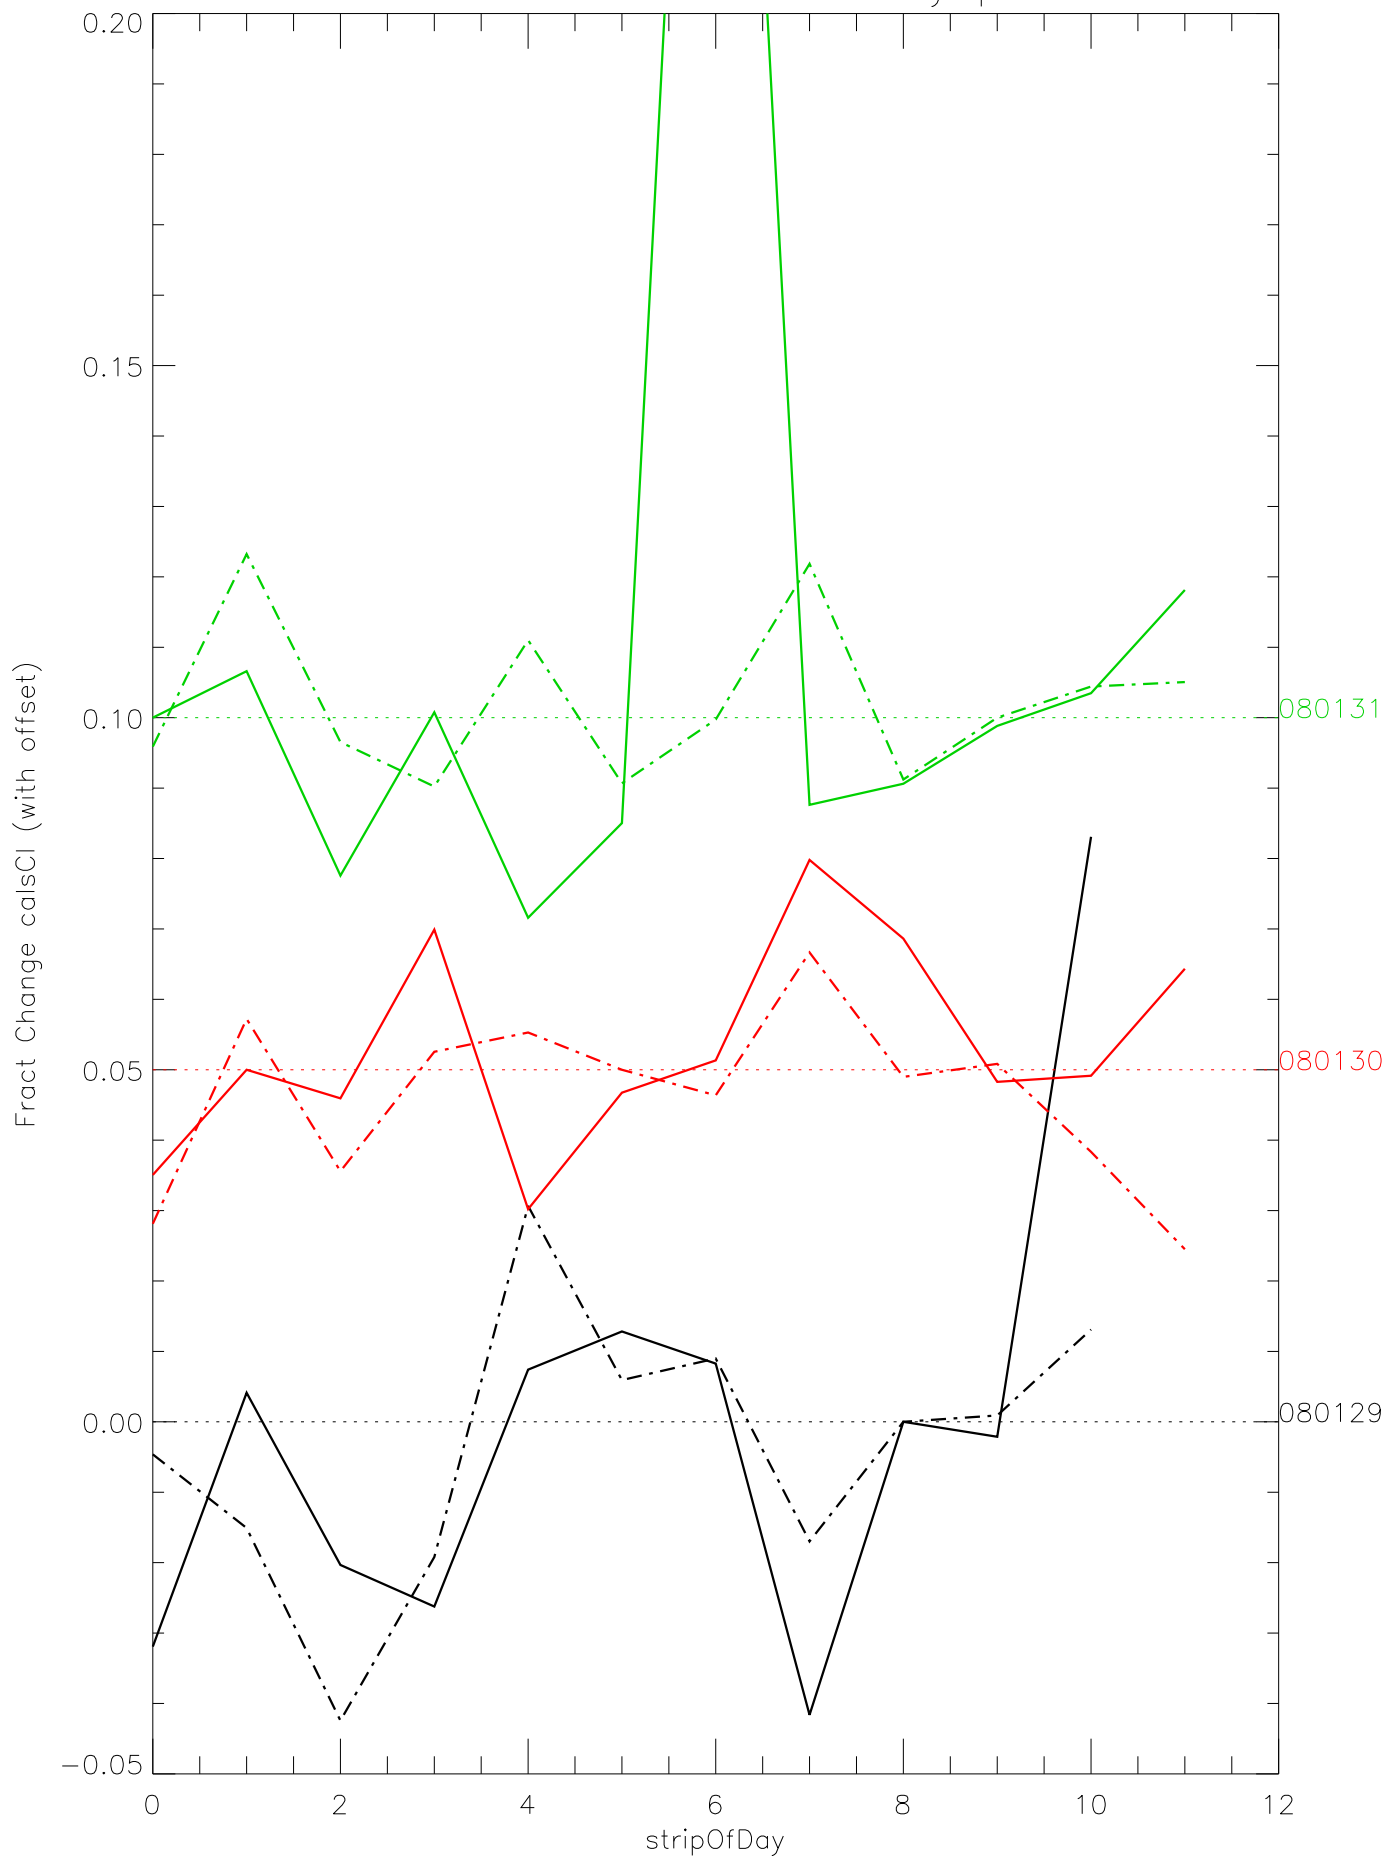

a2048 calsci factors for each day. pixel:0

a2048 calsci factors for each day. pixel:1

a2048 calsci factors for each day. pixel:2

a2048 calsci factors for each day. pixel:3

a2048 calsci factors for each day. pixel:4

a2048 calsci factors for each day. pixel:5

a2048 calsci factors for each day. pixel:6