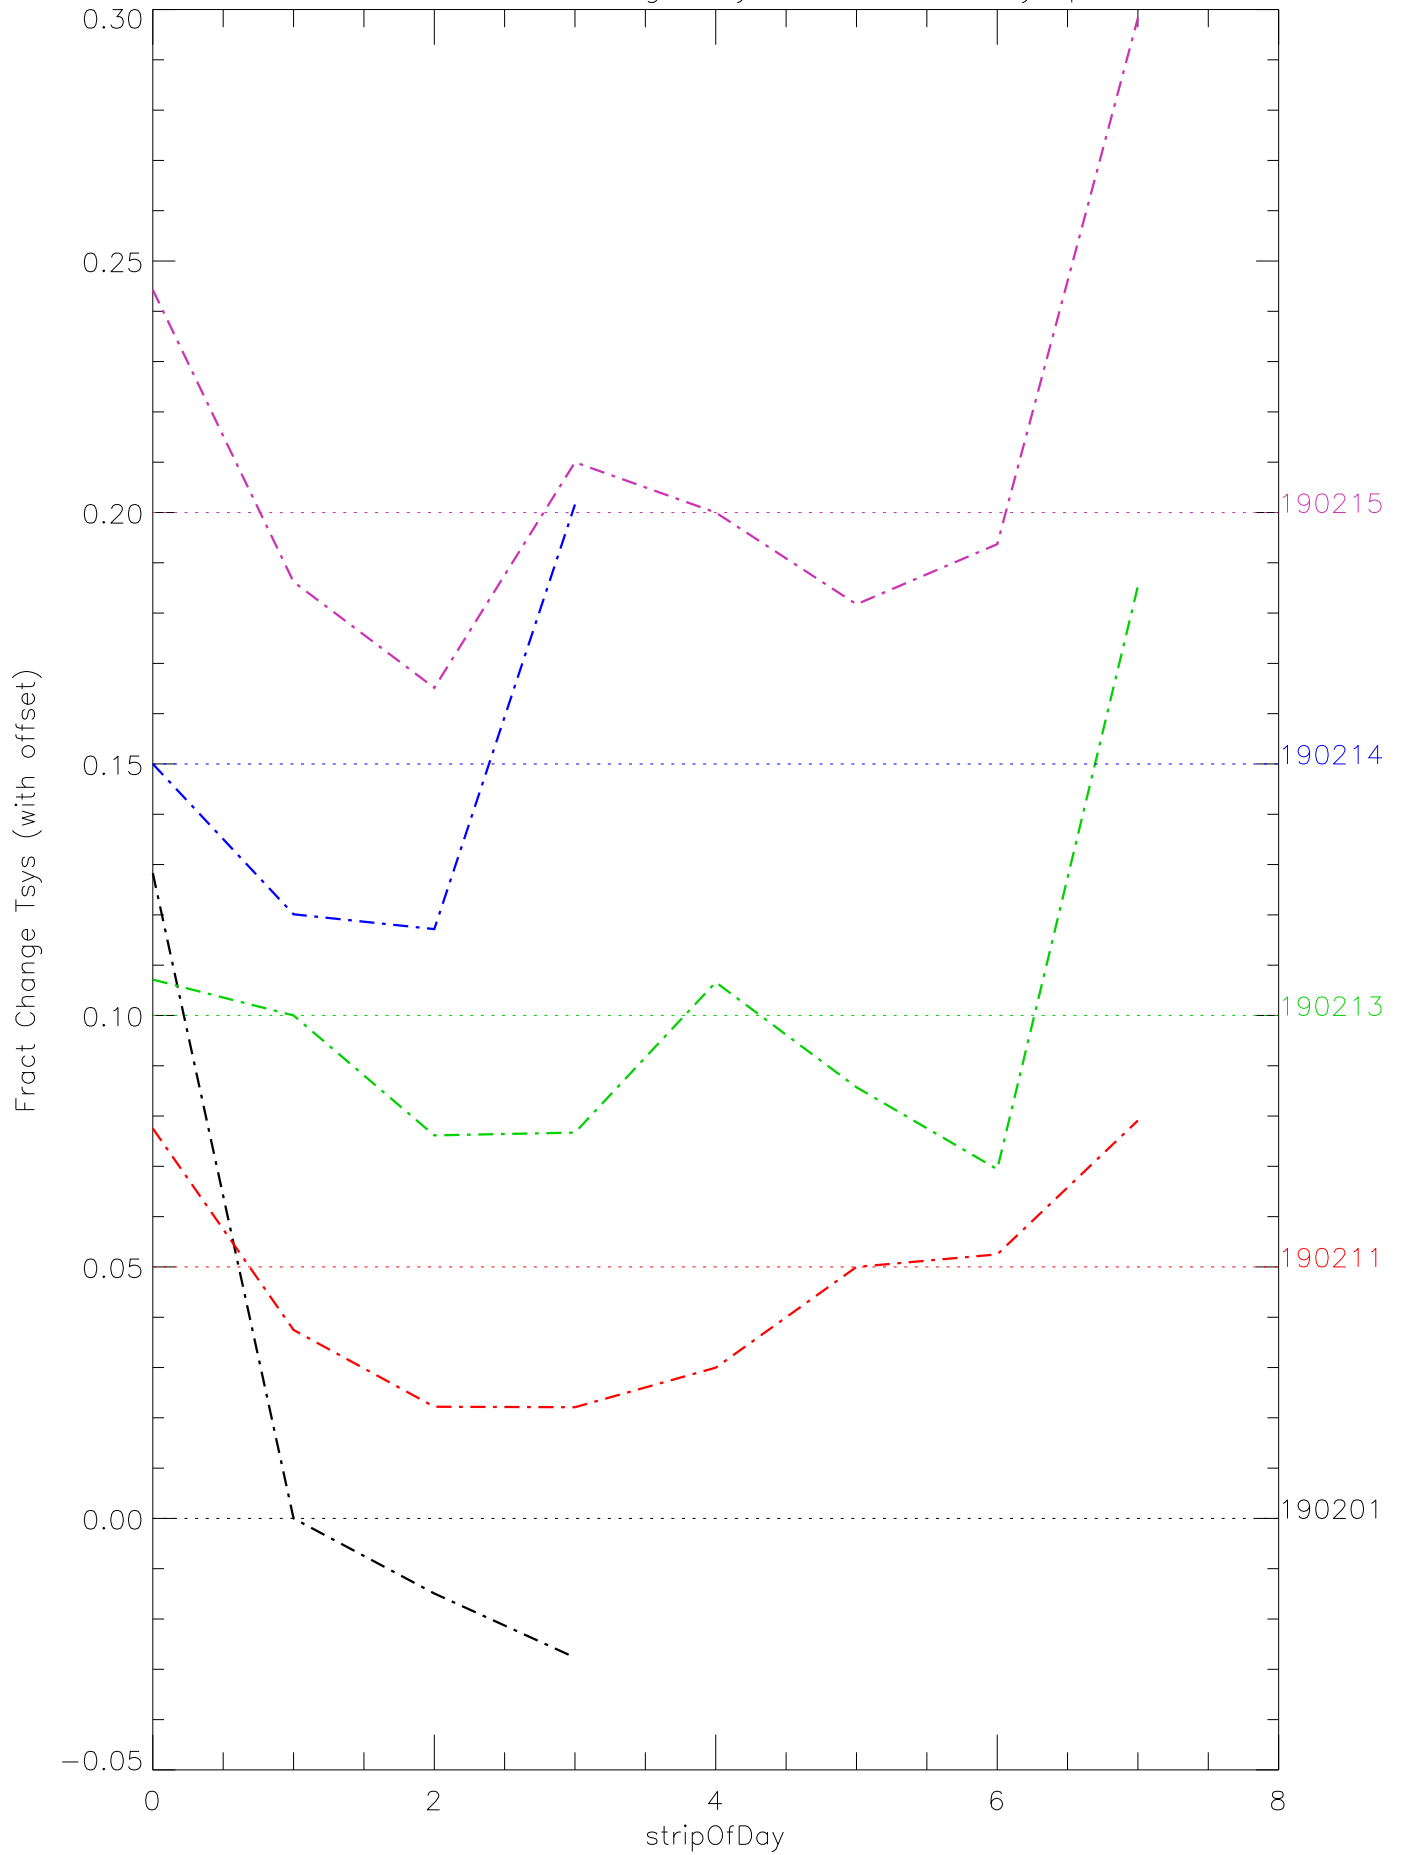

a2048 fractional change TsysK for each day. pixel:0

a2048 fractional change TsysK for each day. pixel:1

a2048 fractional change TsysK for each day. pixel:2

a2048 fractional change TsysK for each day. pixel:3

a2048 fractional change TsysK for each day. pixel:4

a2048 fractional change TsysK for each day. pixel:5

a2048 fractional change TsysK for each day. pixel:6