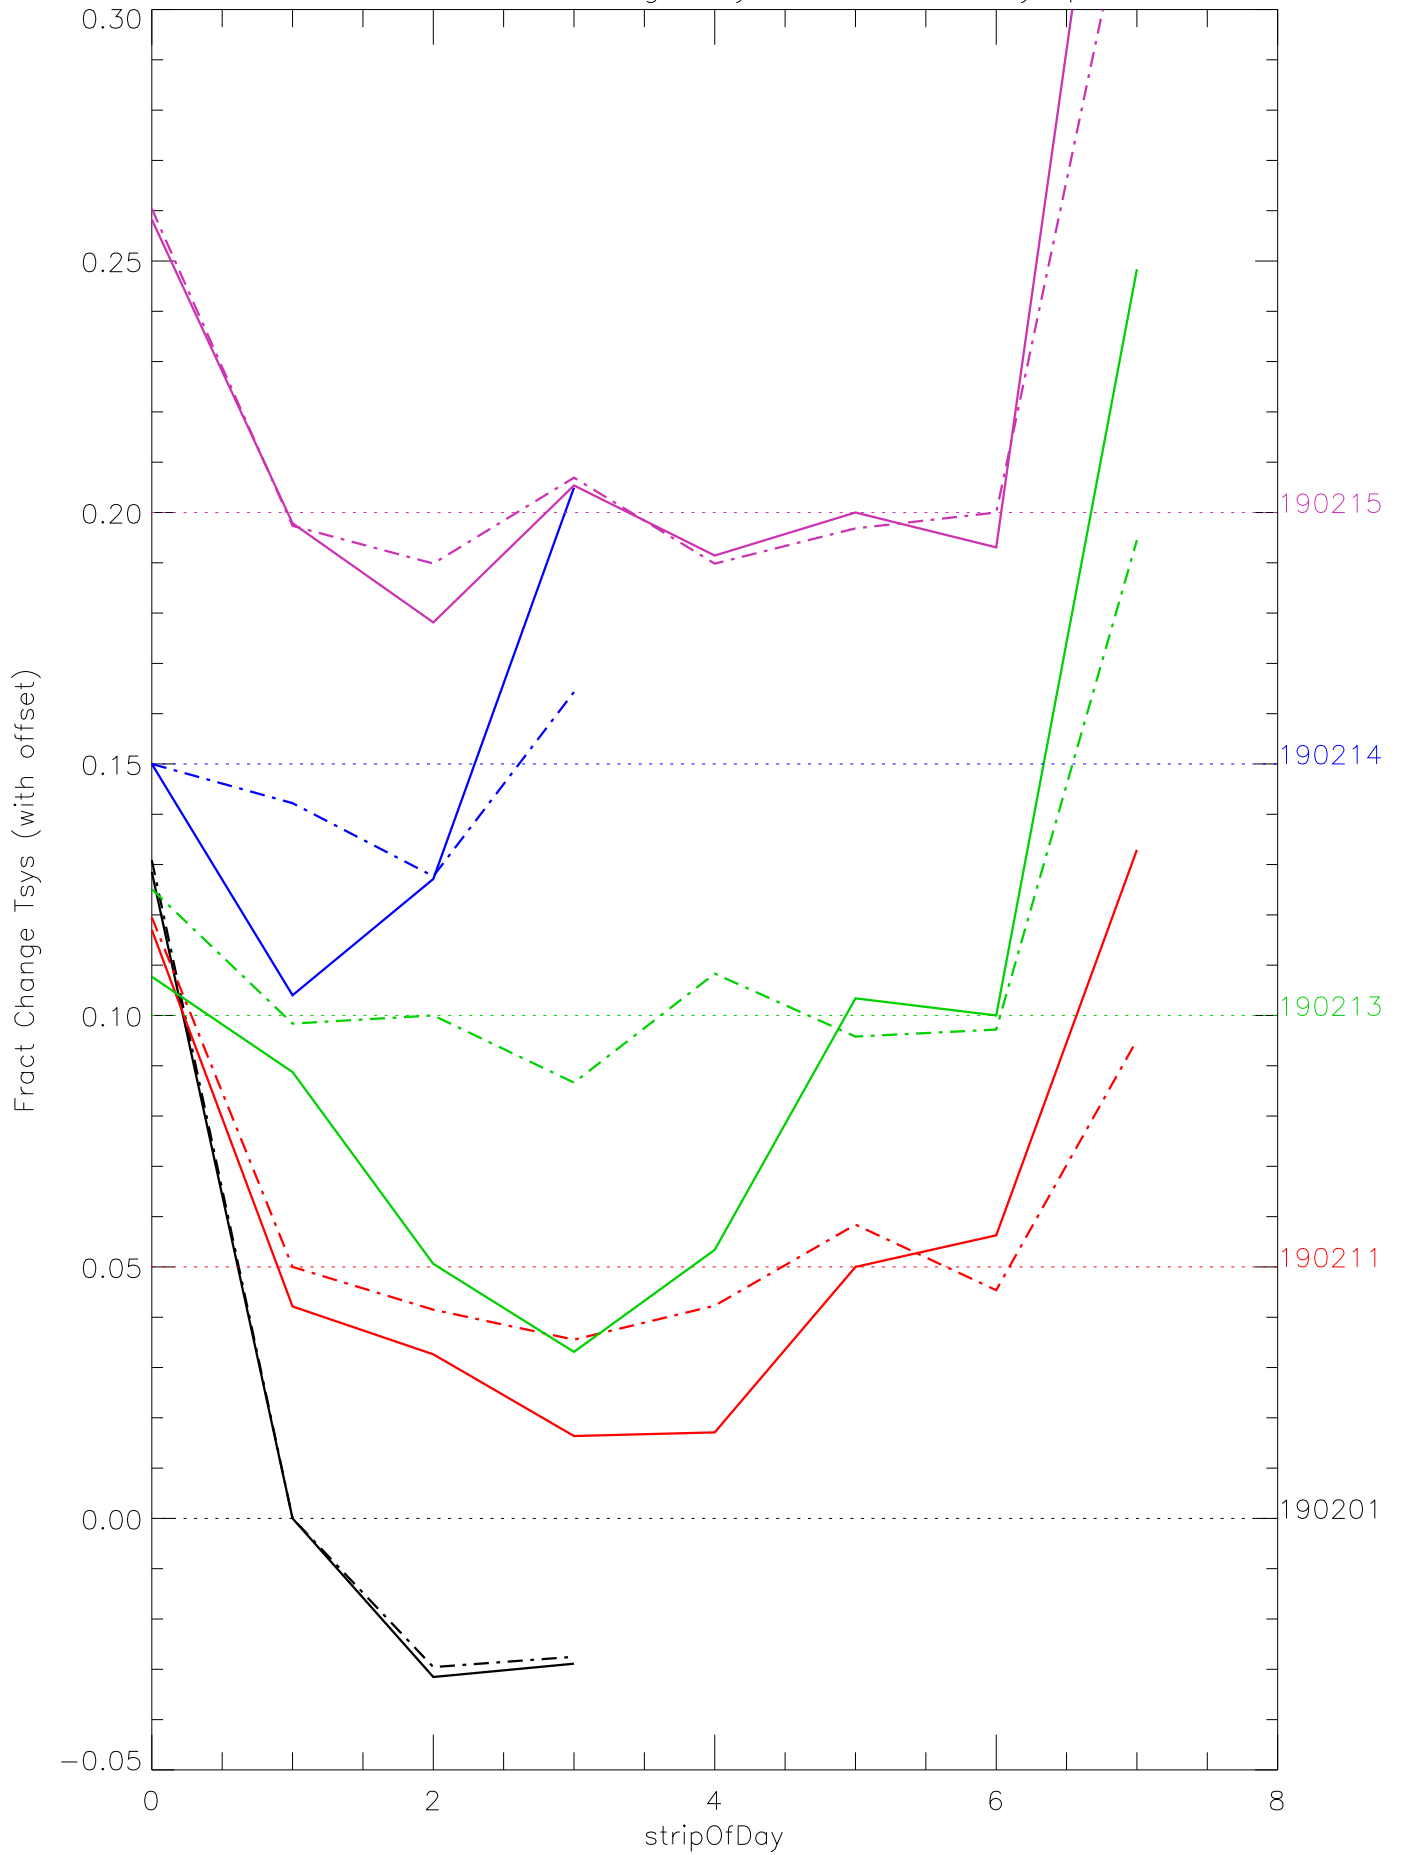

a2048 fractional change TsysK for each day. pixel:0

a2048 fractional change TsysK for each day. pixel:1

a2048 fractional change TsysK for each day. pixel:2

a2048 fractional change TsysK for each day. pixel:3

a2048 fractional change TsysK for each day. pixel:4

a2048 fractional change TsysK for each day. pixel:5

a2048 fractional change TsysK for each day. pixel:6