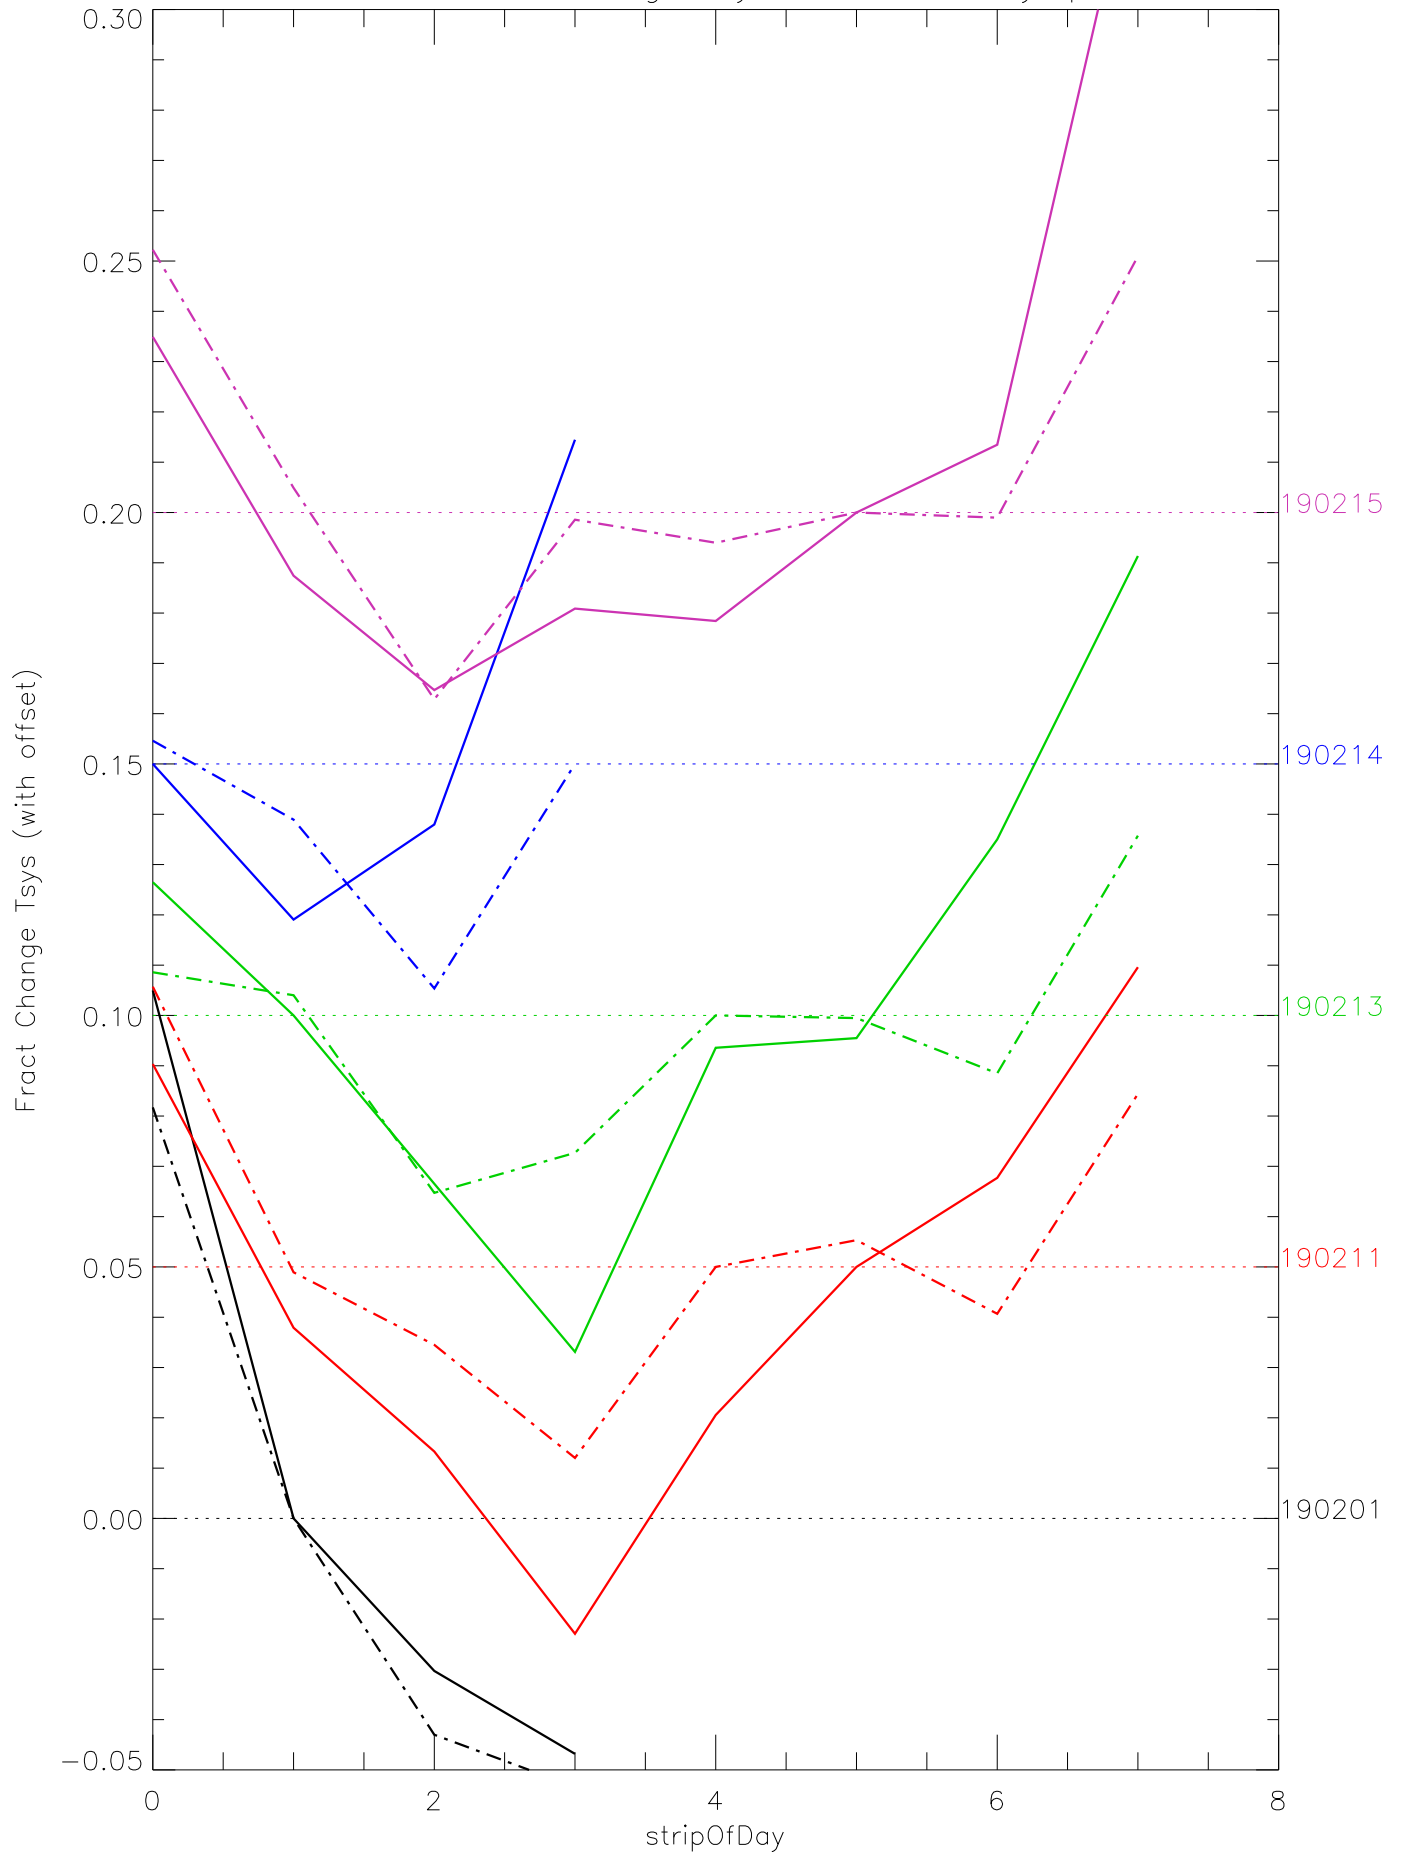

a2048 fractional change TsysK for each day. pixel:0

a2048 fractional change TsysK for each day. pixel:1

a2048 fractional change TsysK for each day. pixel:2

a2048 fractional change TsysK for each day. pixel:3

a2048 fractional change TsysK for each day. pixel:4

a2048 fractional change TsysK for each day. pixel:5

a2048 fractional change TsysK for each day. pixel:6