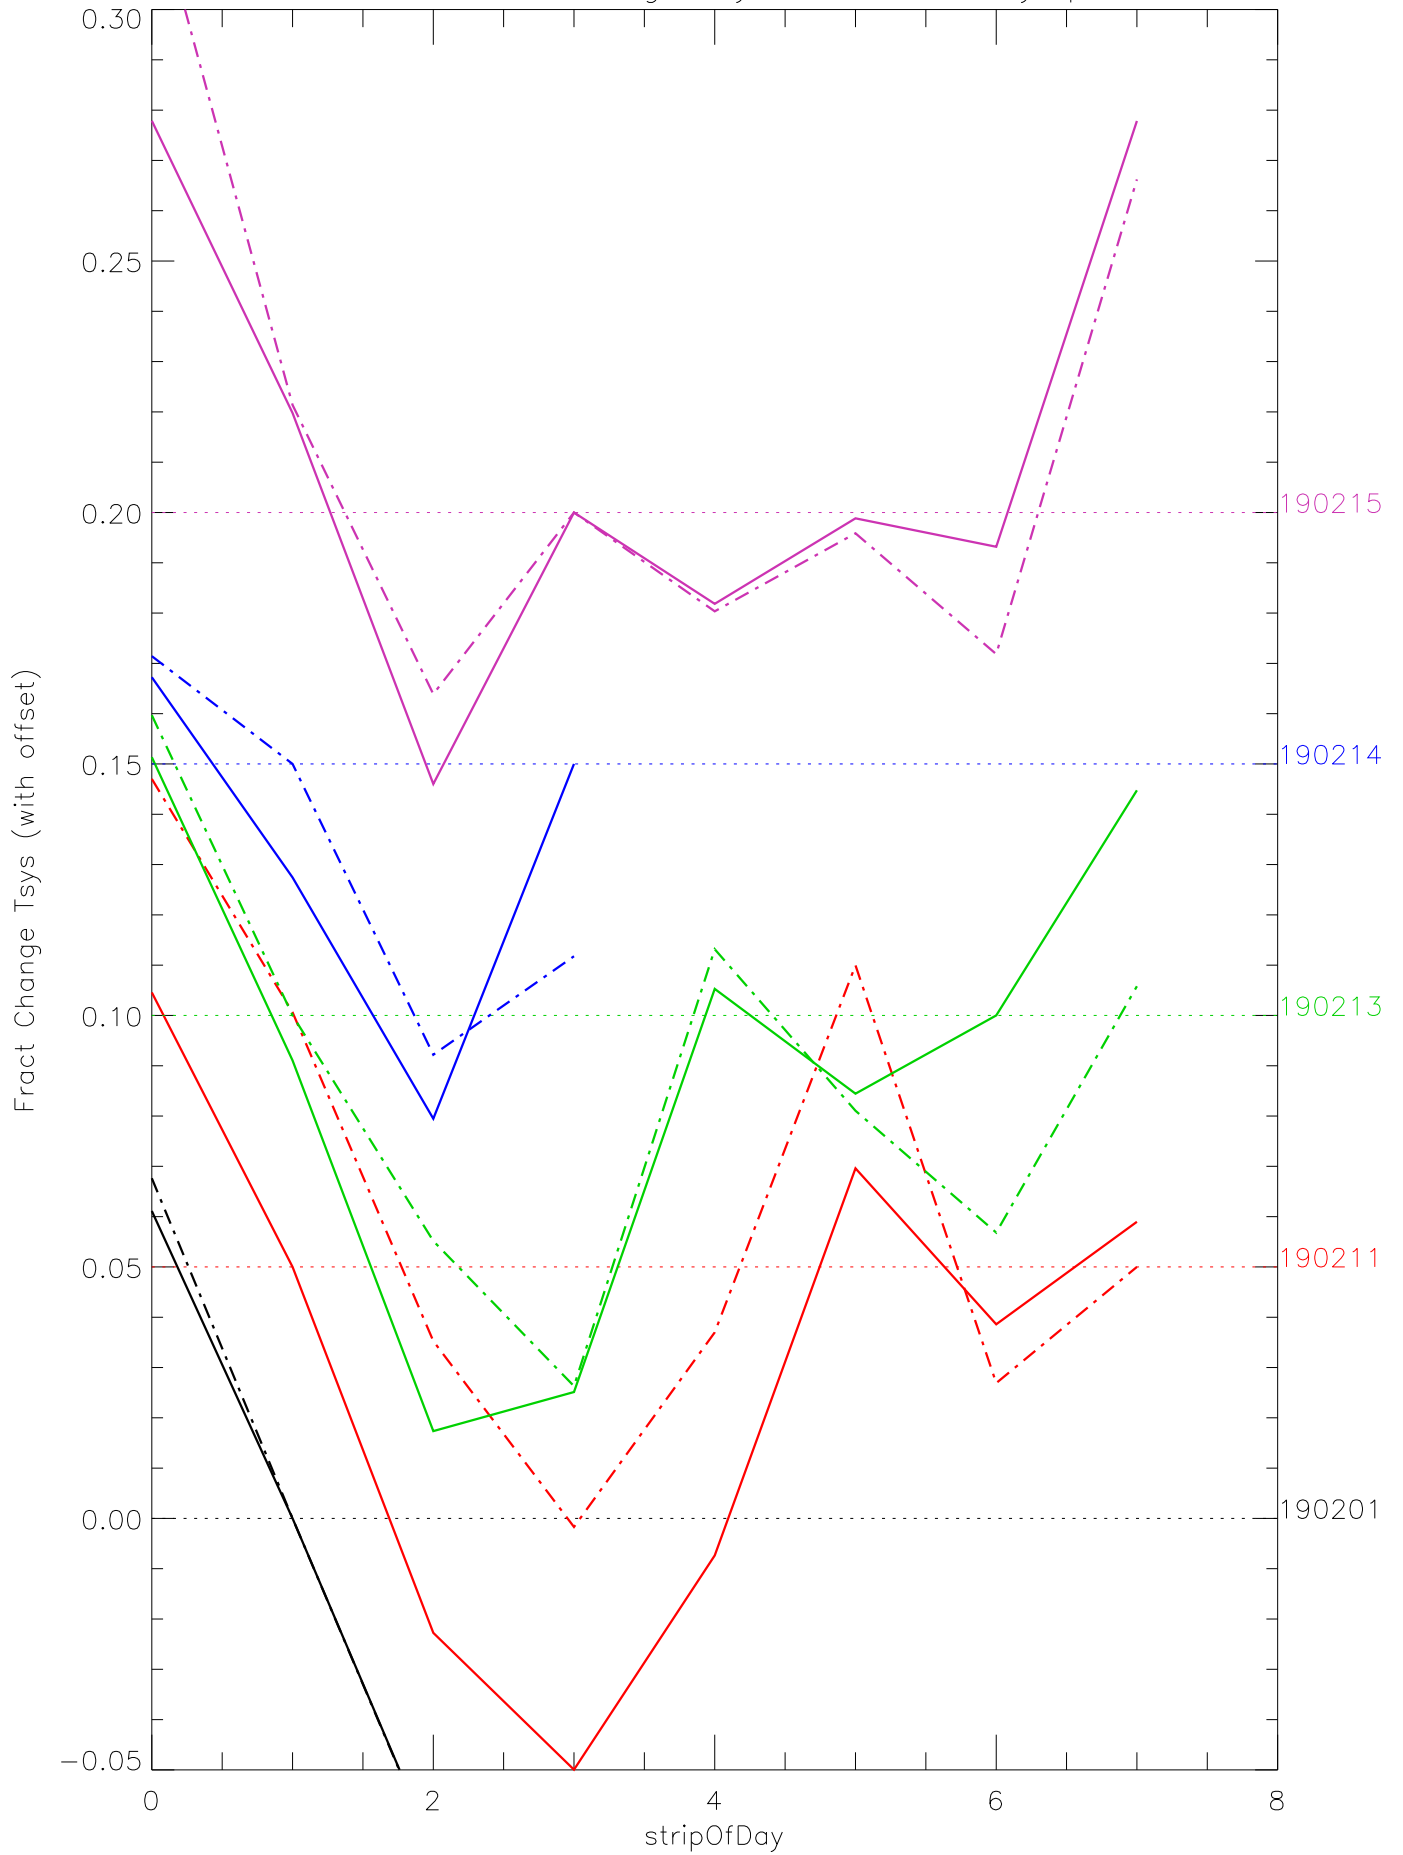

a2048 fractional change TsysK for each day. pixel:0

a2048 fractional change TsysK for each day. pixel:1

a2048 fractional change TsysK for each day. pixel:2

a2048 fractional change TsysK for each day. pixel:3

a2048 fractional change TsysK for each day. pixel:4

a2048 fractional change TsysK for each day. pixel:5

a2048 fractional change TsysK for each day. pixel:6