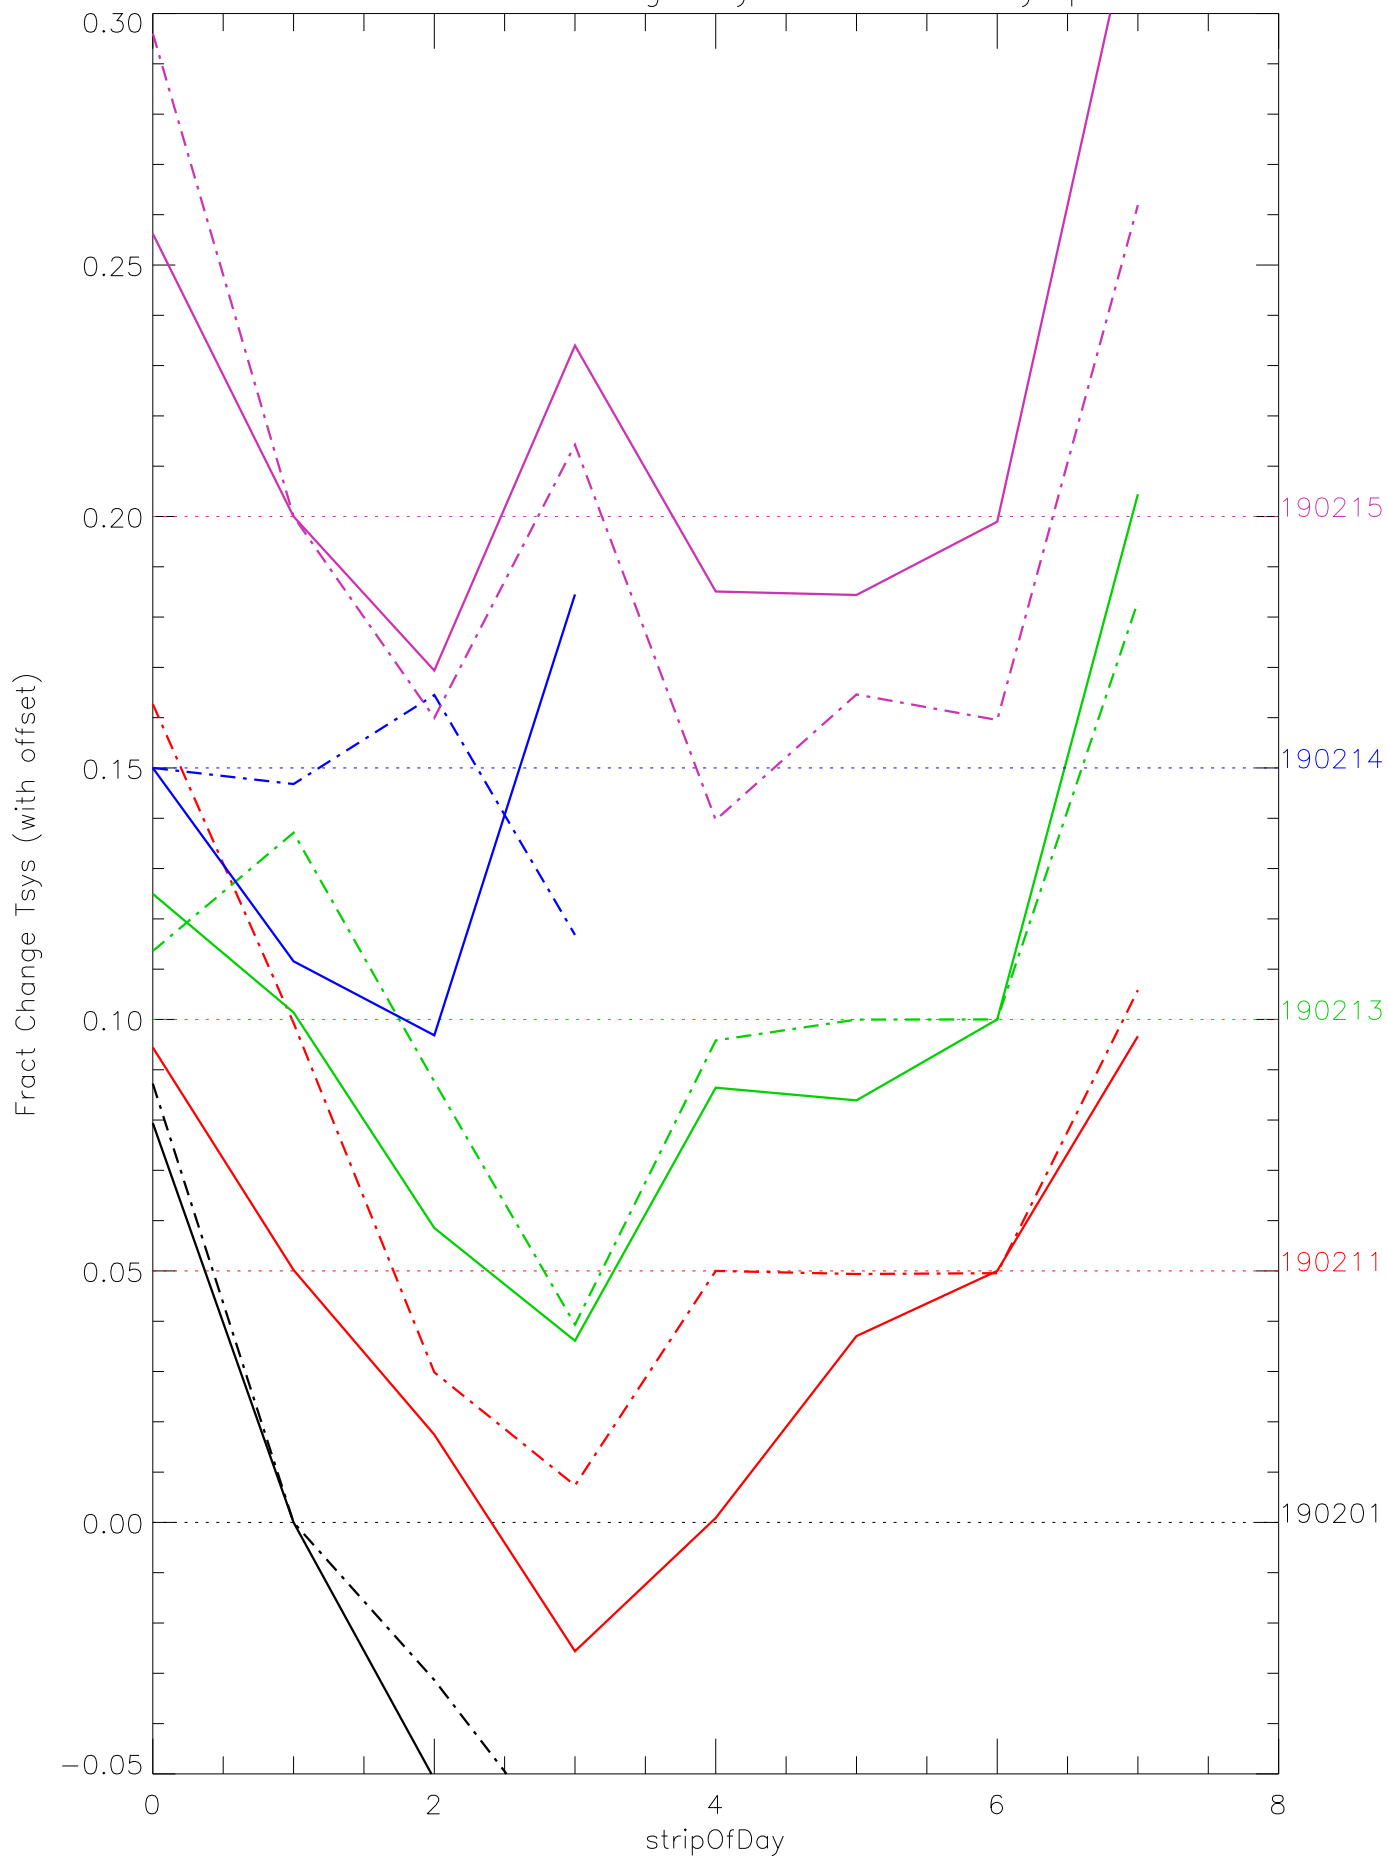

a2048 fractional change TsysK for each day. pixel:0

a2048 fractional change TsysK for each day. pixel:1

a2048 fractional change TsysK for each day. pixel:2

a2048 fractional change TsysK for each day. pixel:3

a2048 fractional change TsysK for each day. pixel:4

a2048 fractional change TsysK for each day. pixel:5

a2048 fractional change TsysK for each day. pixel:6