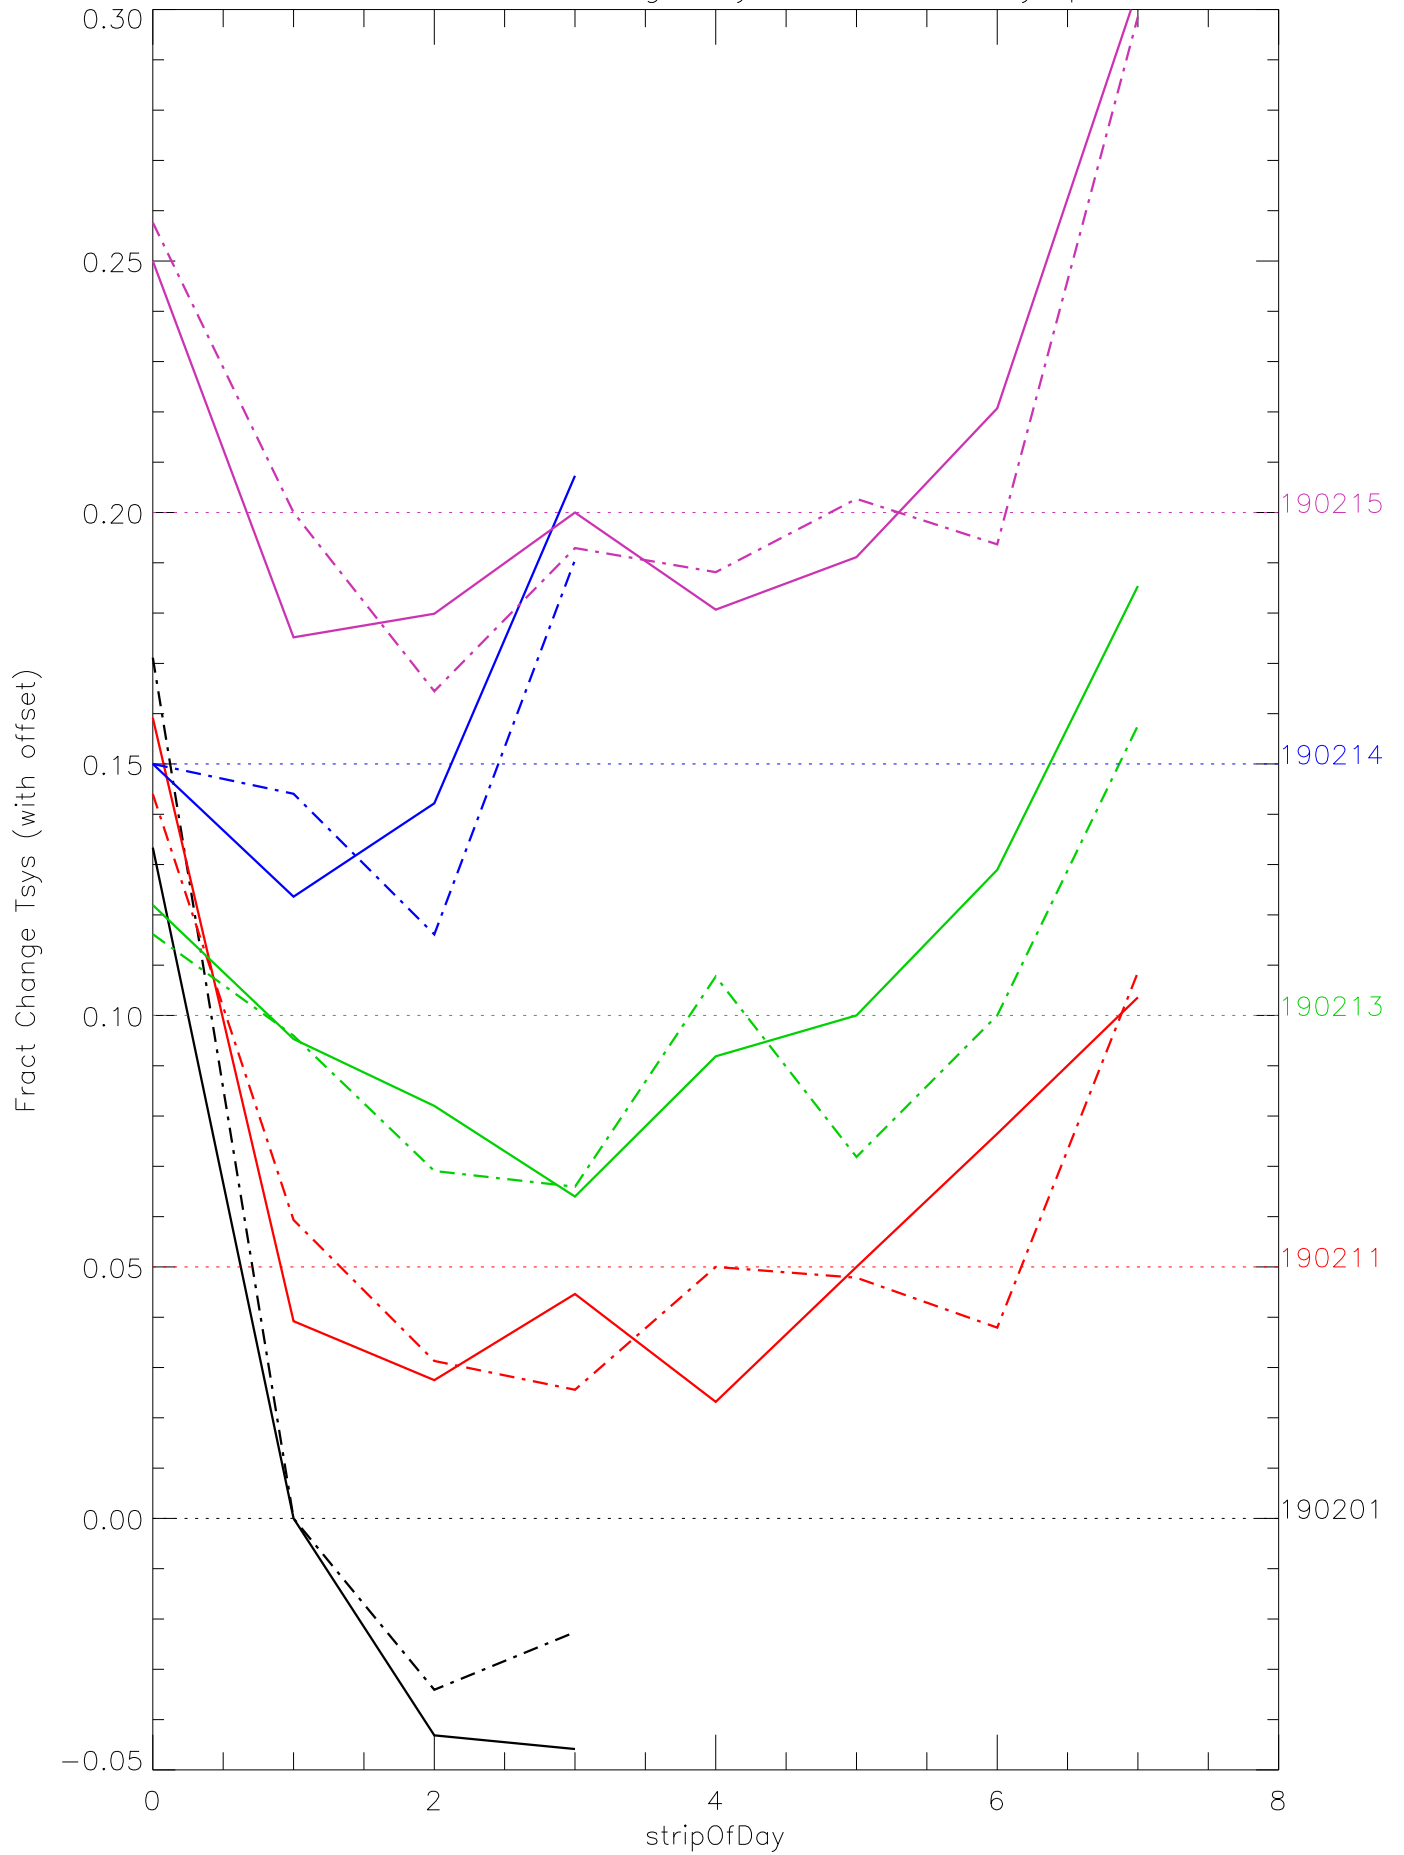

a2048 fractional change TsysK for each day. pixel:0

a2048 fractional change TsysK for each day. pixel:1

a2048 fractional change TsysK for each day. pixel:2

a2048 fractional change TsysK for each day. pixel:3

a2048 fractional change TsysK for each day. pixel:4

a2048 fractional change TsysK for each day. pixel:5

a2048 fractional change TsysK for each day. pixel:6