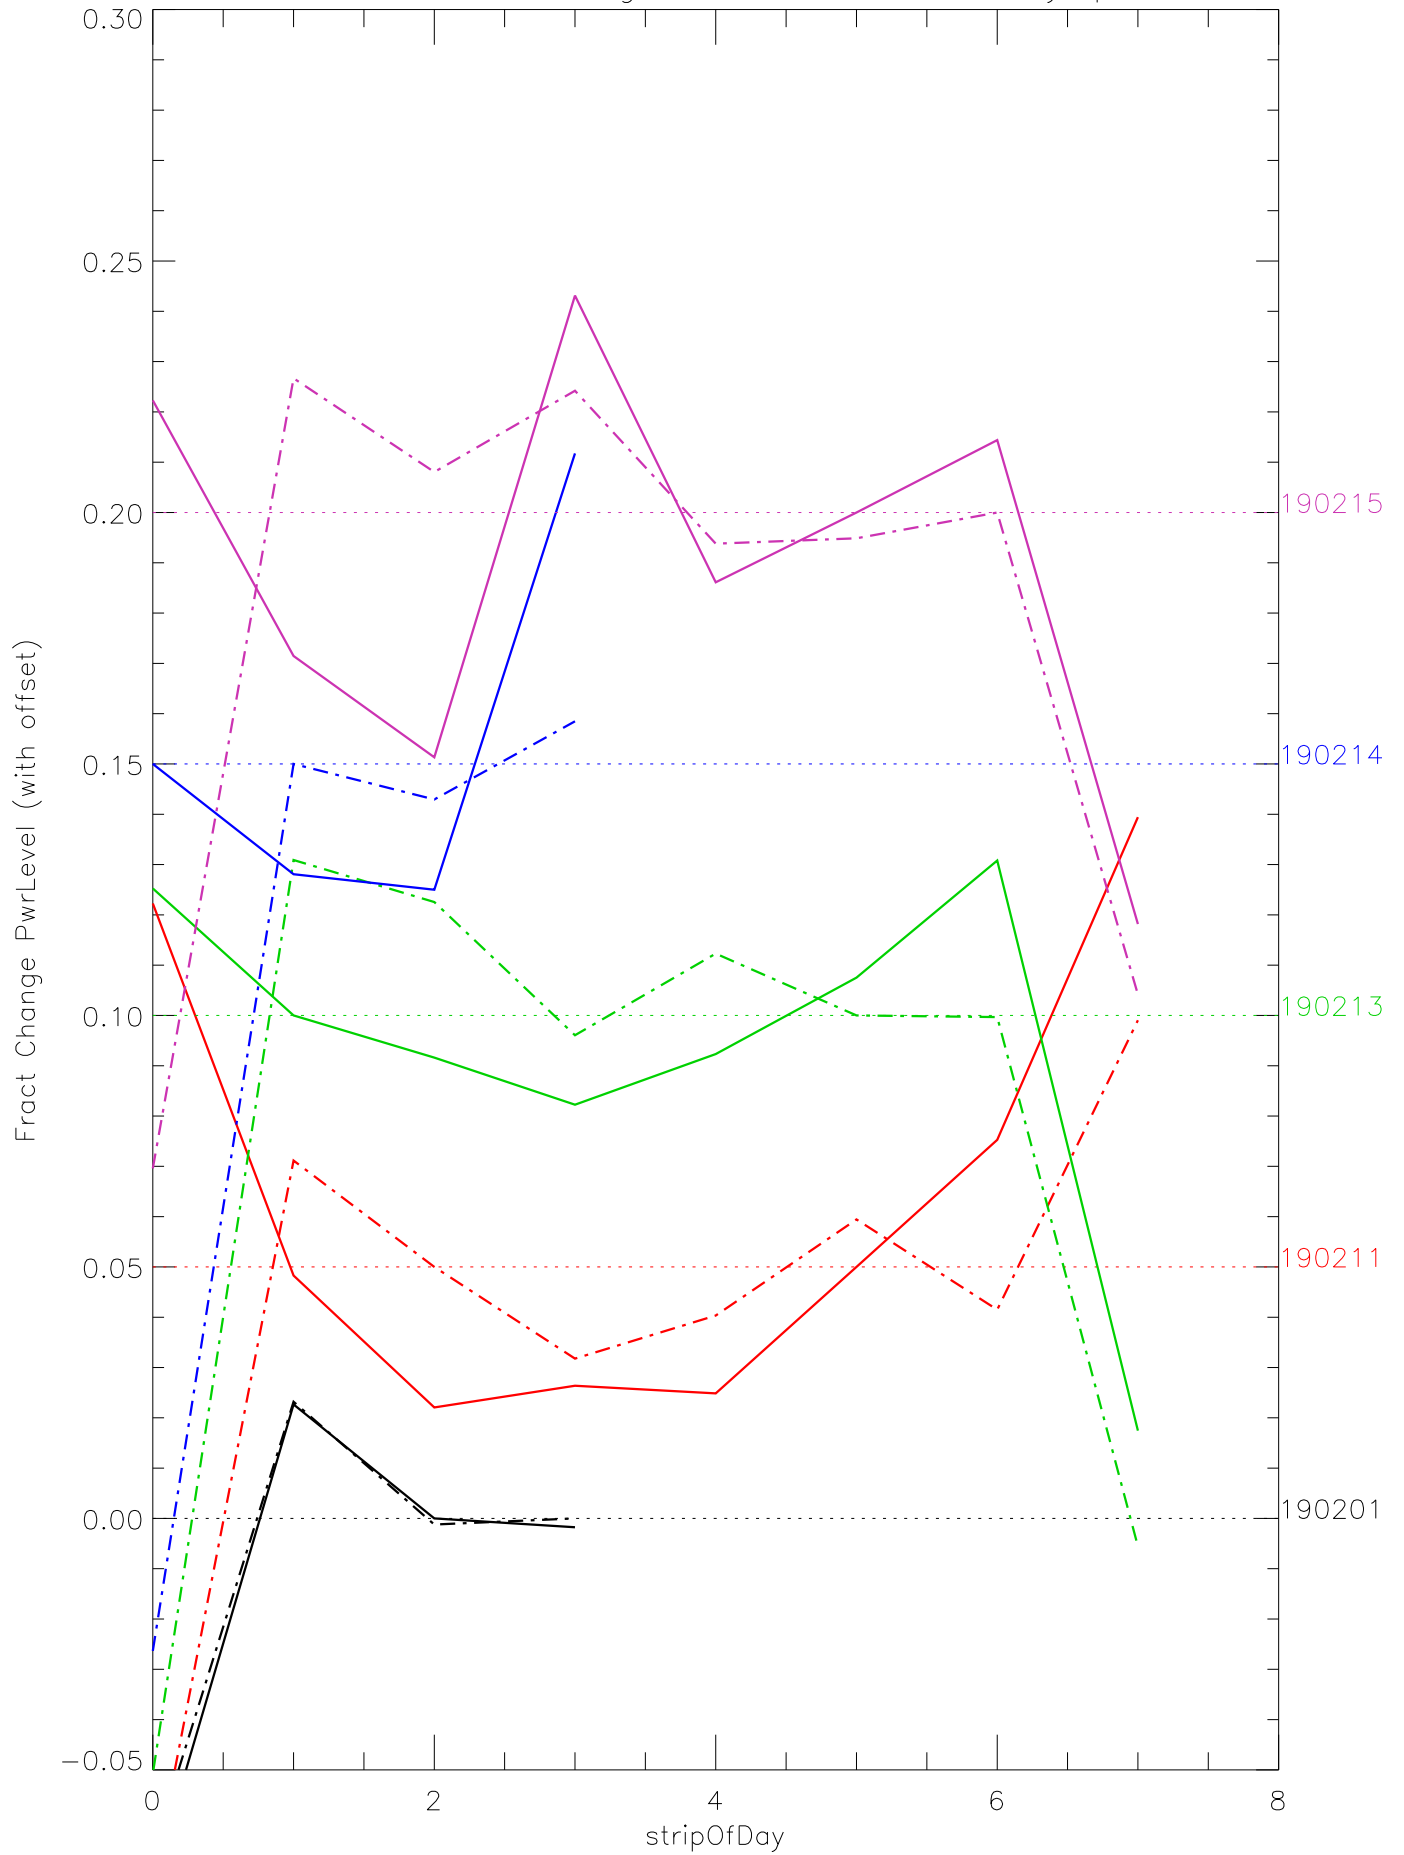

a2048 fractional change PwrLevel for each day. pixel:0

a2048 fractional change PwrLevel for each day. pixel:1

a2048 fractional change PwrLevel for each day. pixel:2

a2048 fractional change PwrLevel for each day. pixel:3

a2048 fractional change PwrLevel for each day. pixel:4

a2048 fractional change PwrLevel for each day. pixel:5

a2048 fractional change PwrLevel for each day. pixel:6