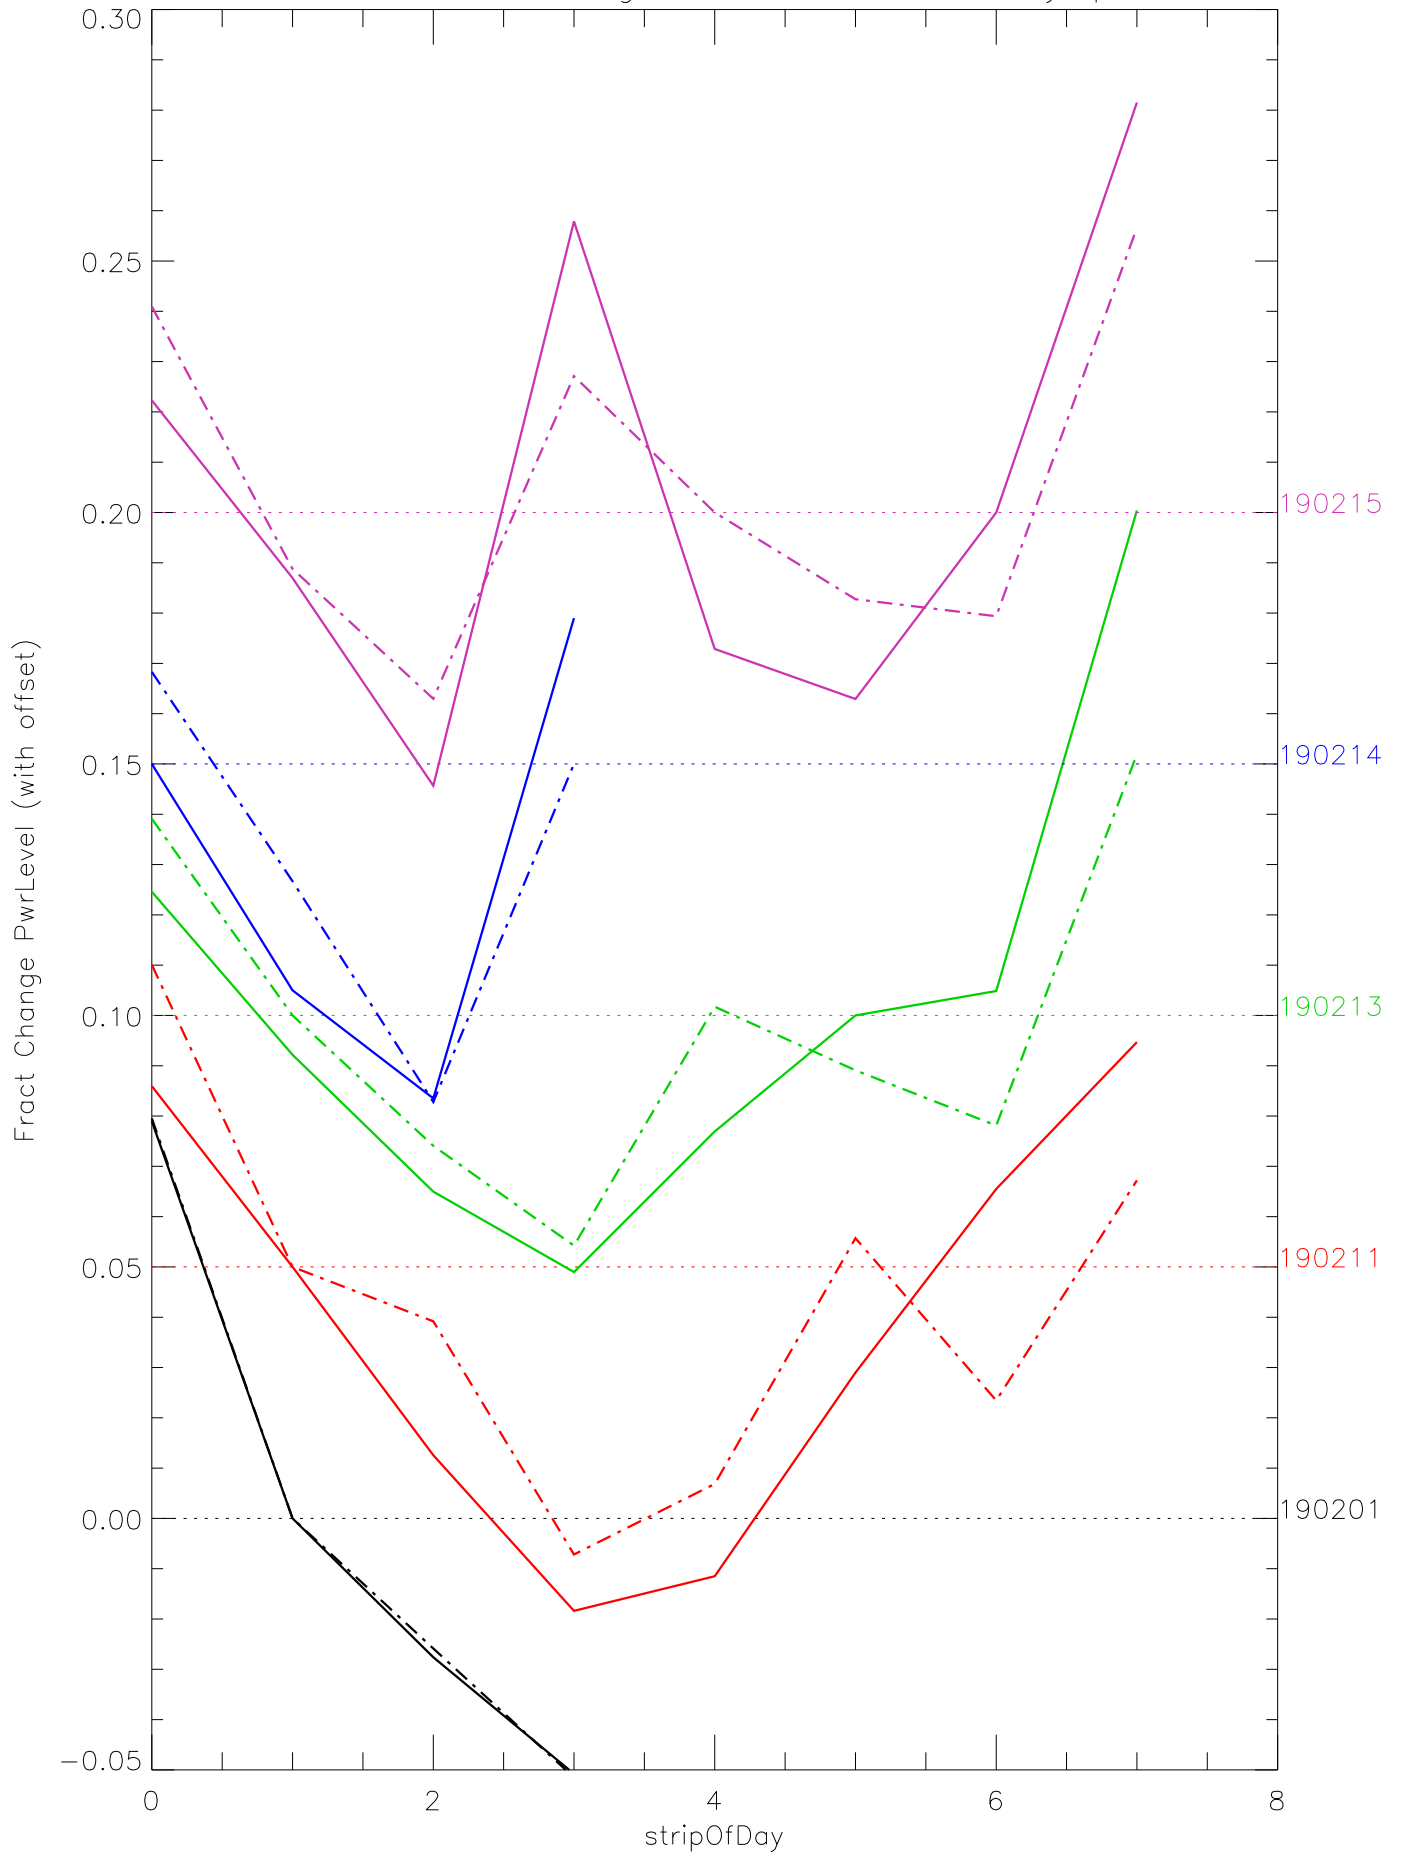

a2048 fractional change PwrLevel for each day. pixel:0

a2048 fractional change PwrLevel for each day. pixel:1

a2048 fractional change PwrLevel for each day. pixel:2

a2048 fractional change PwrLevel for each day. pixel:3

a2048 fractional change PwrLevel for each day. pixel:4

a2048 fractional change PwrLevel for each day. pixel:5

a2048 fractional change PwrLevel for each day. pixel:6