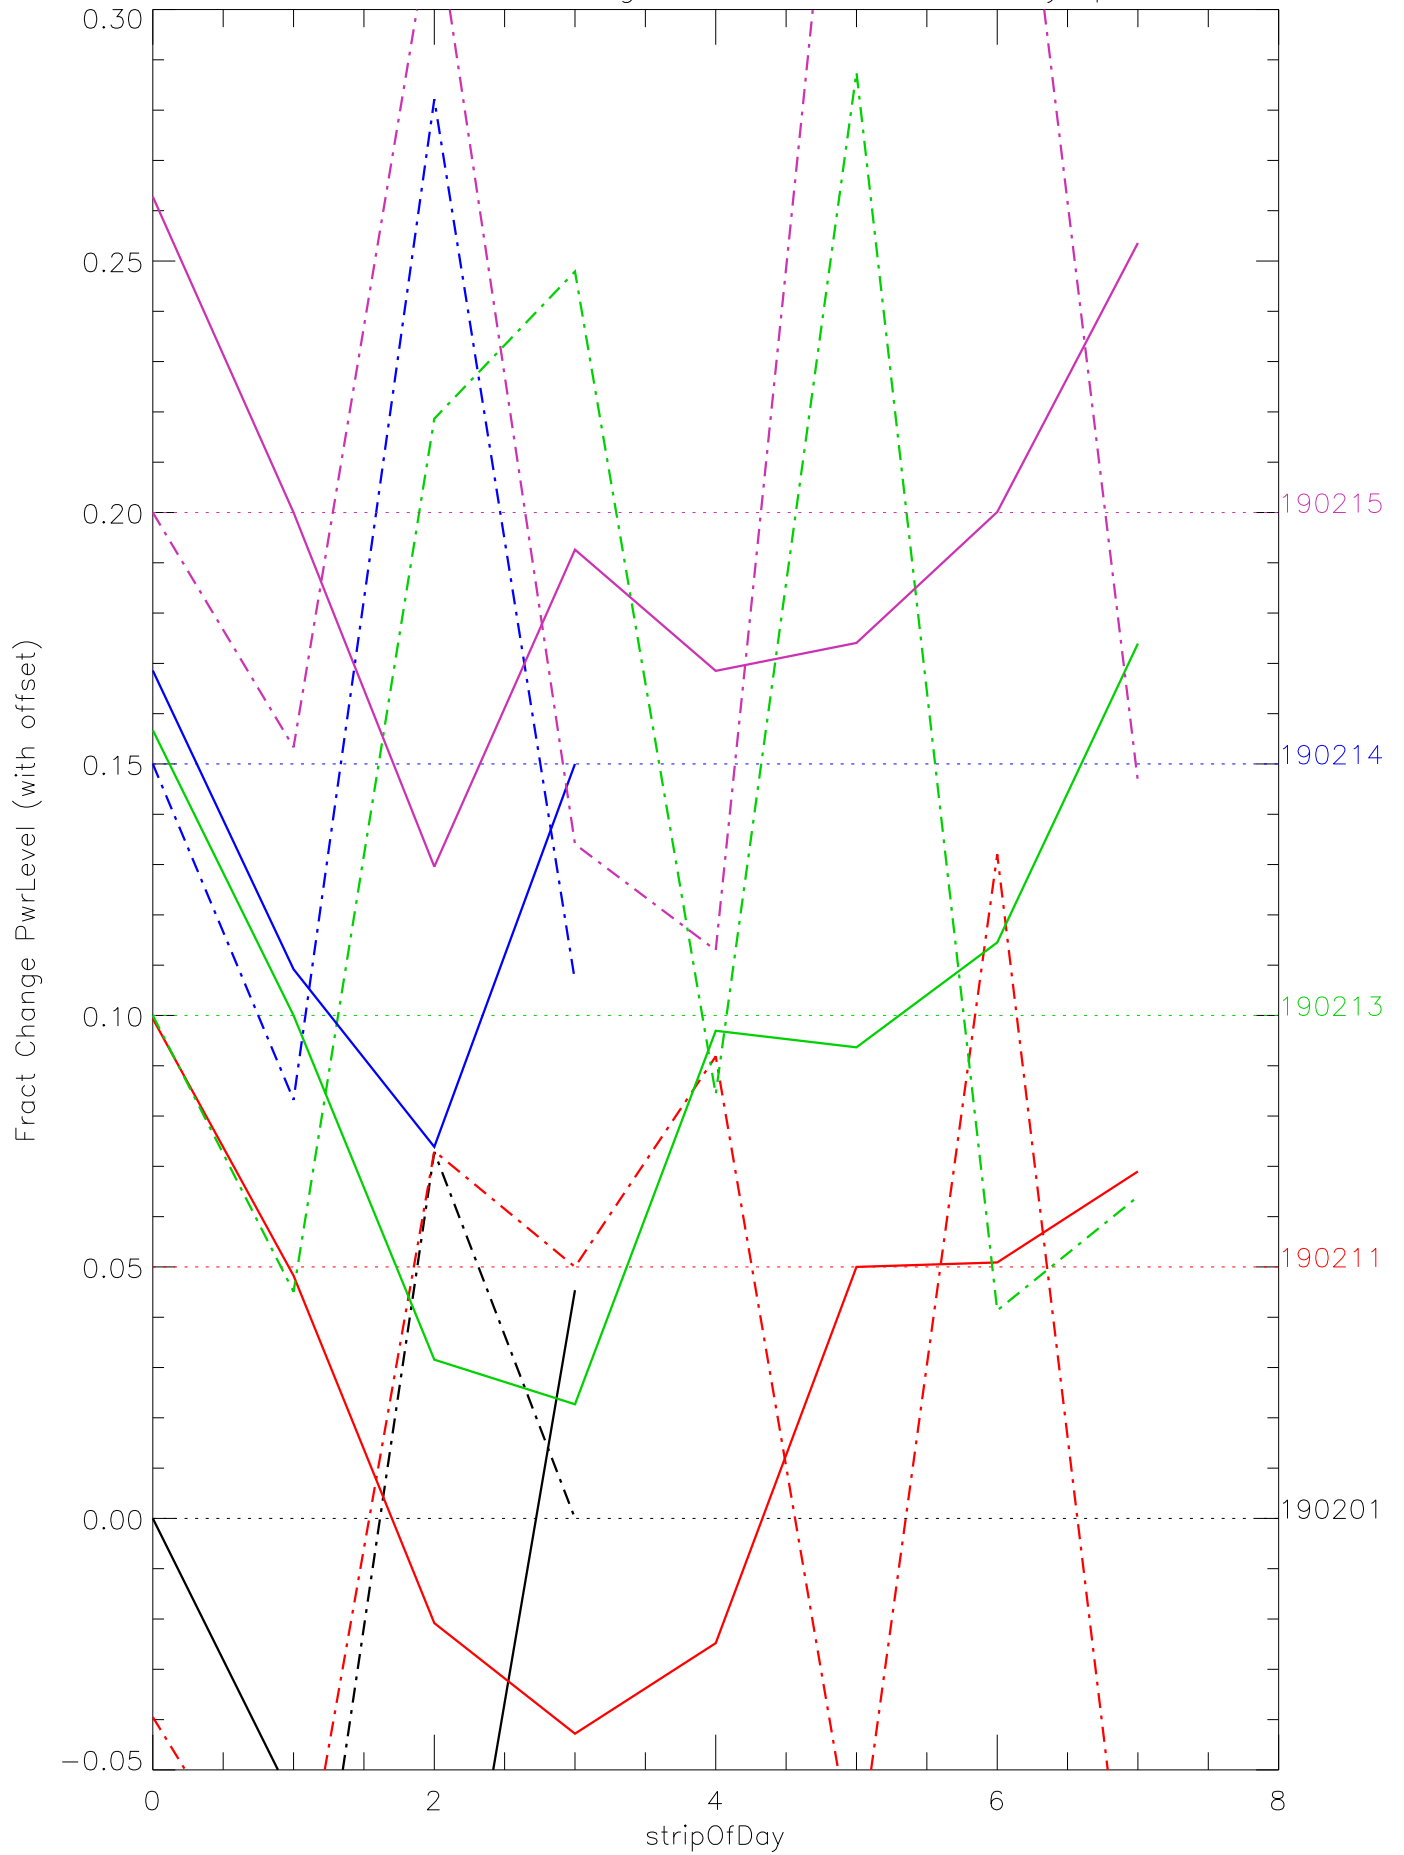

a2048 fractional change PwrLevel for each day. pixel:0

a2048 fractional change PwrLevel for each day. pixel:1

a2048 fractional change PwrLevel for each day. pixel:2

a2048 fractional change PwrLevel for each day. pixel:3

a2048 fractional change PwrLevel for each day. pixel:4

a2048 fractional change PwrLevel for each day. pixel:5

a2048 fractional change PwrLevel for each day. pixel:6