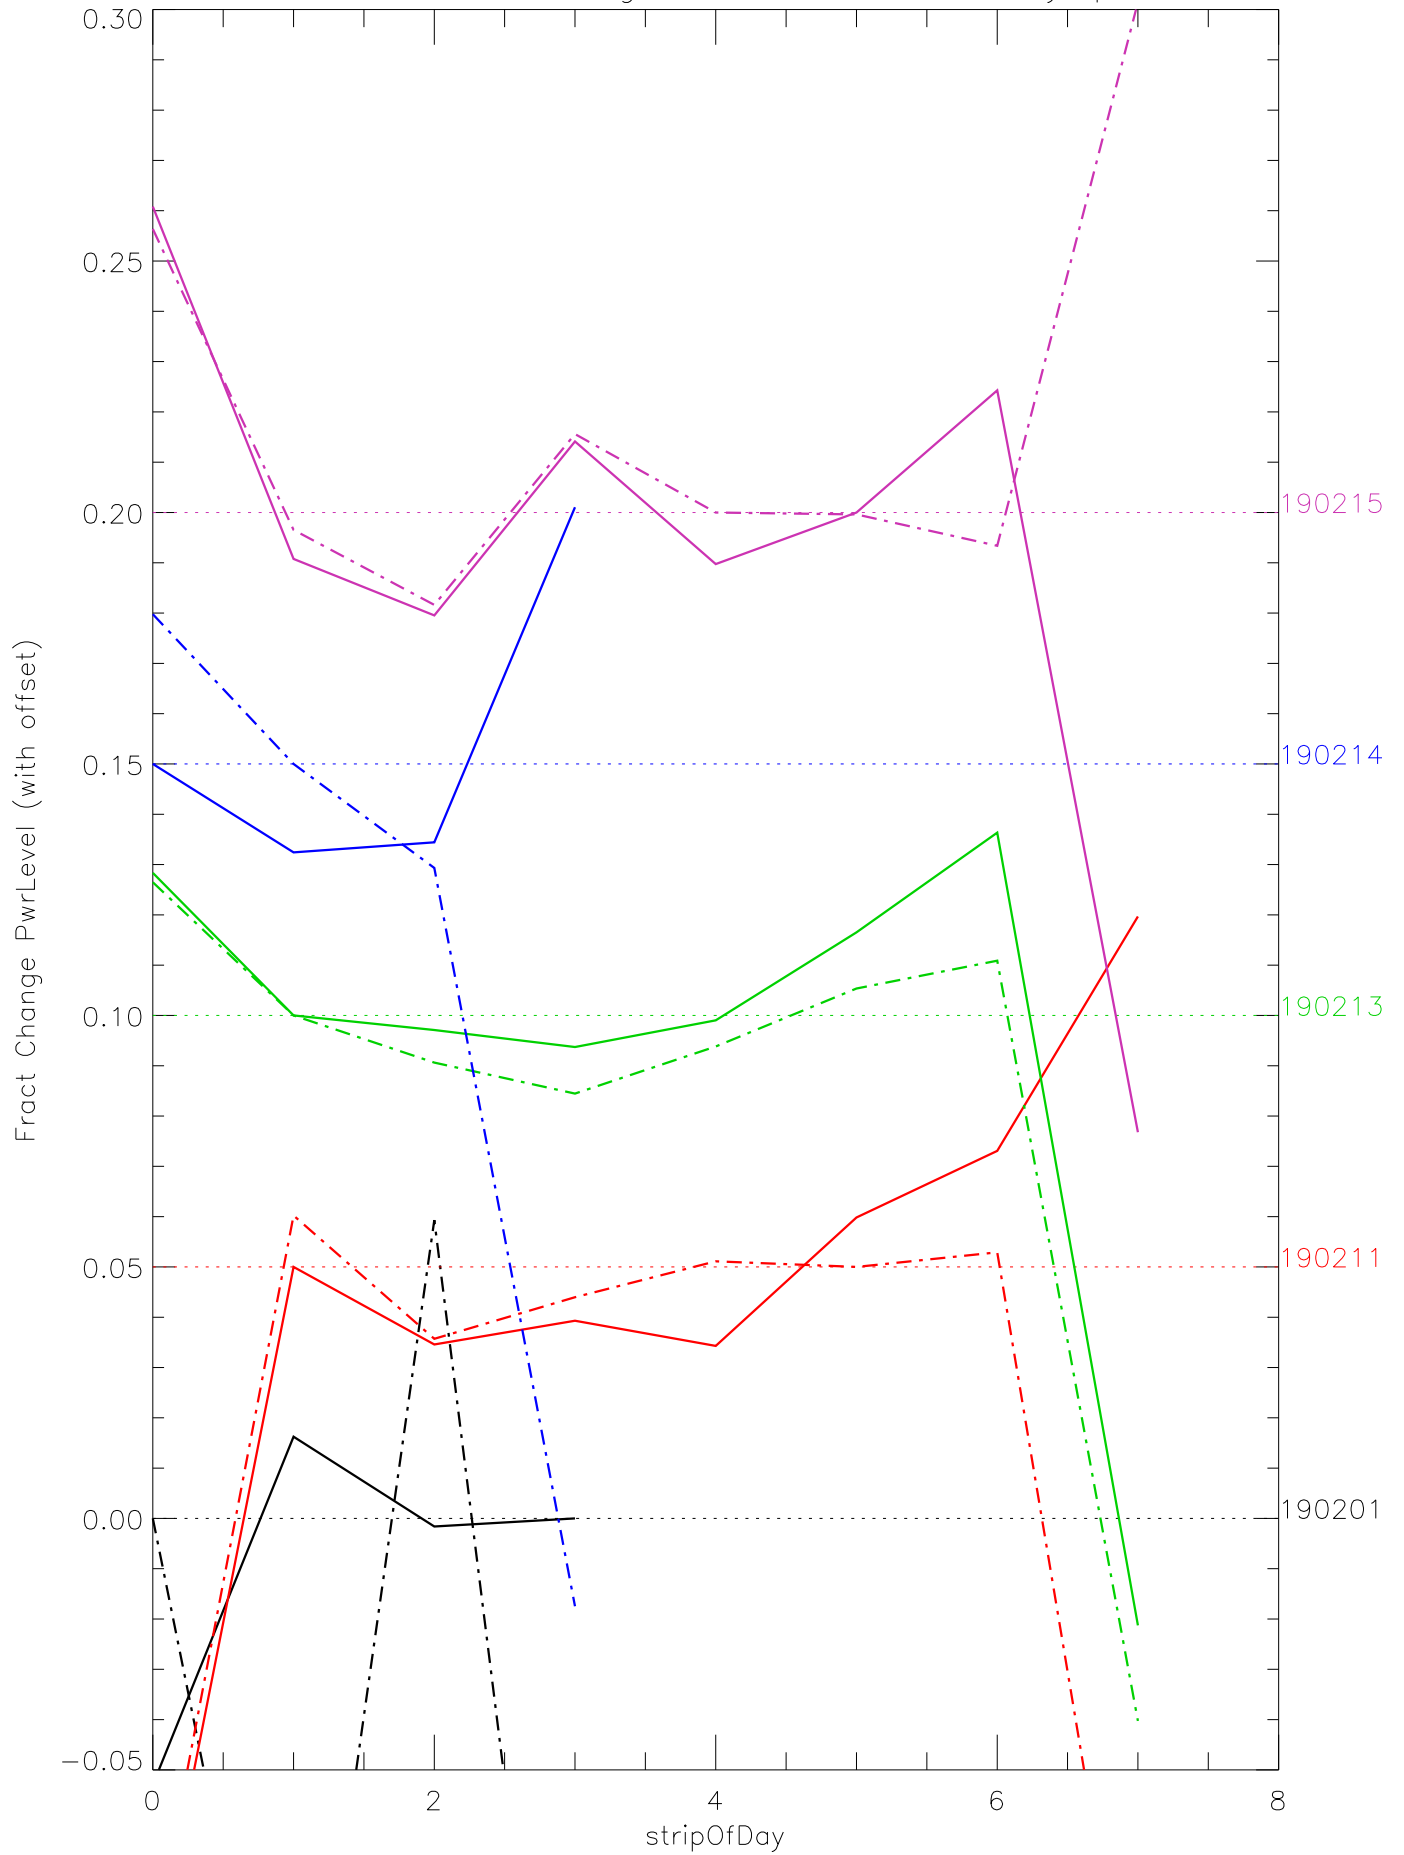

a2048 fractional change PwrLevel for each day. pixel:0

a2048 fractional change PwrLevel for each day. pixel:1

a2048 fractional change PwrLevel for each day. pixel:2

a2048 fractional change PwrLevel for each day. pixel:3

a2048 fractional change PwrLevel for each day. pixel:4

a2048 fractional change PwrLevel for each day. pixel:5

a2048 fractional change PwrLevel for each day. pixel:6