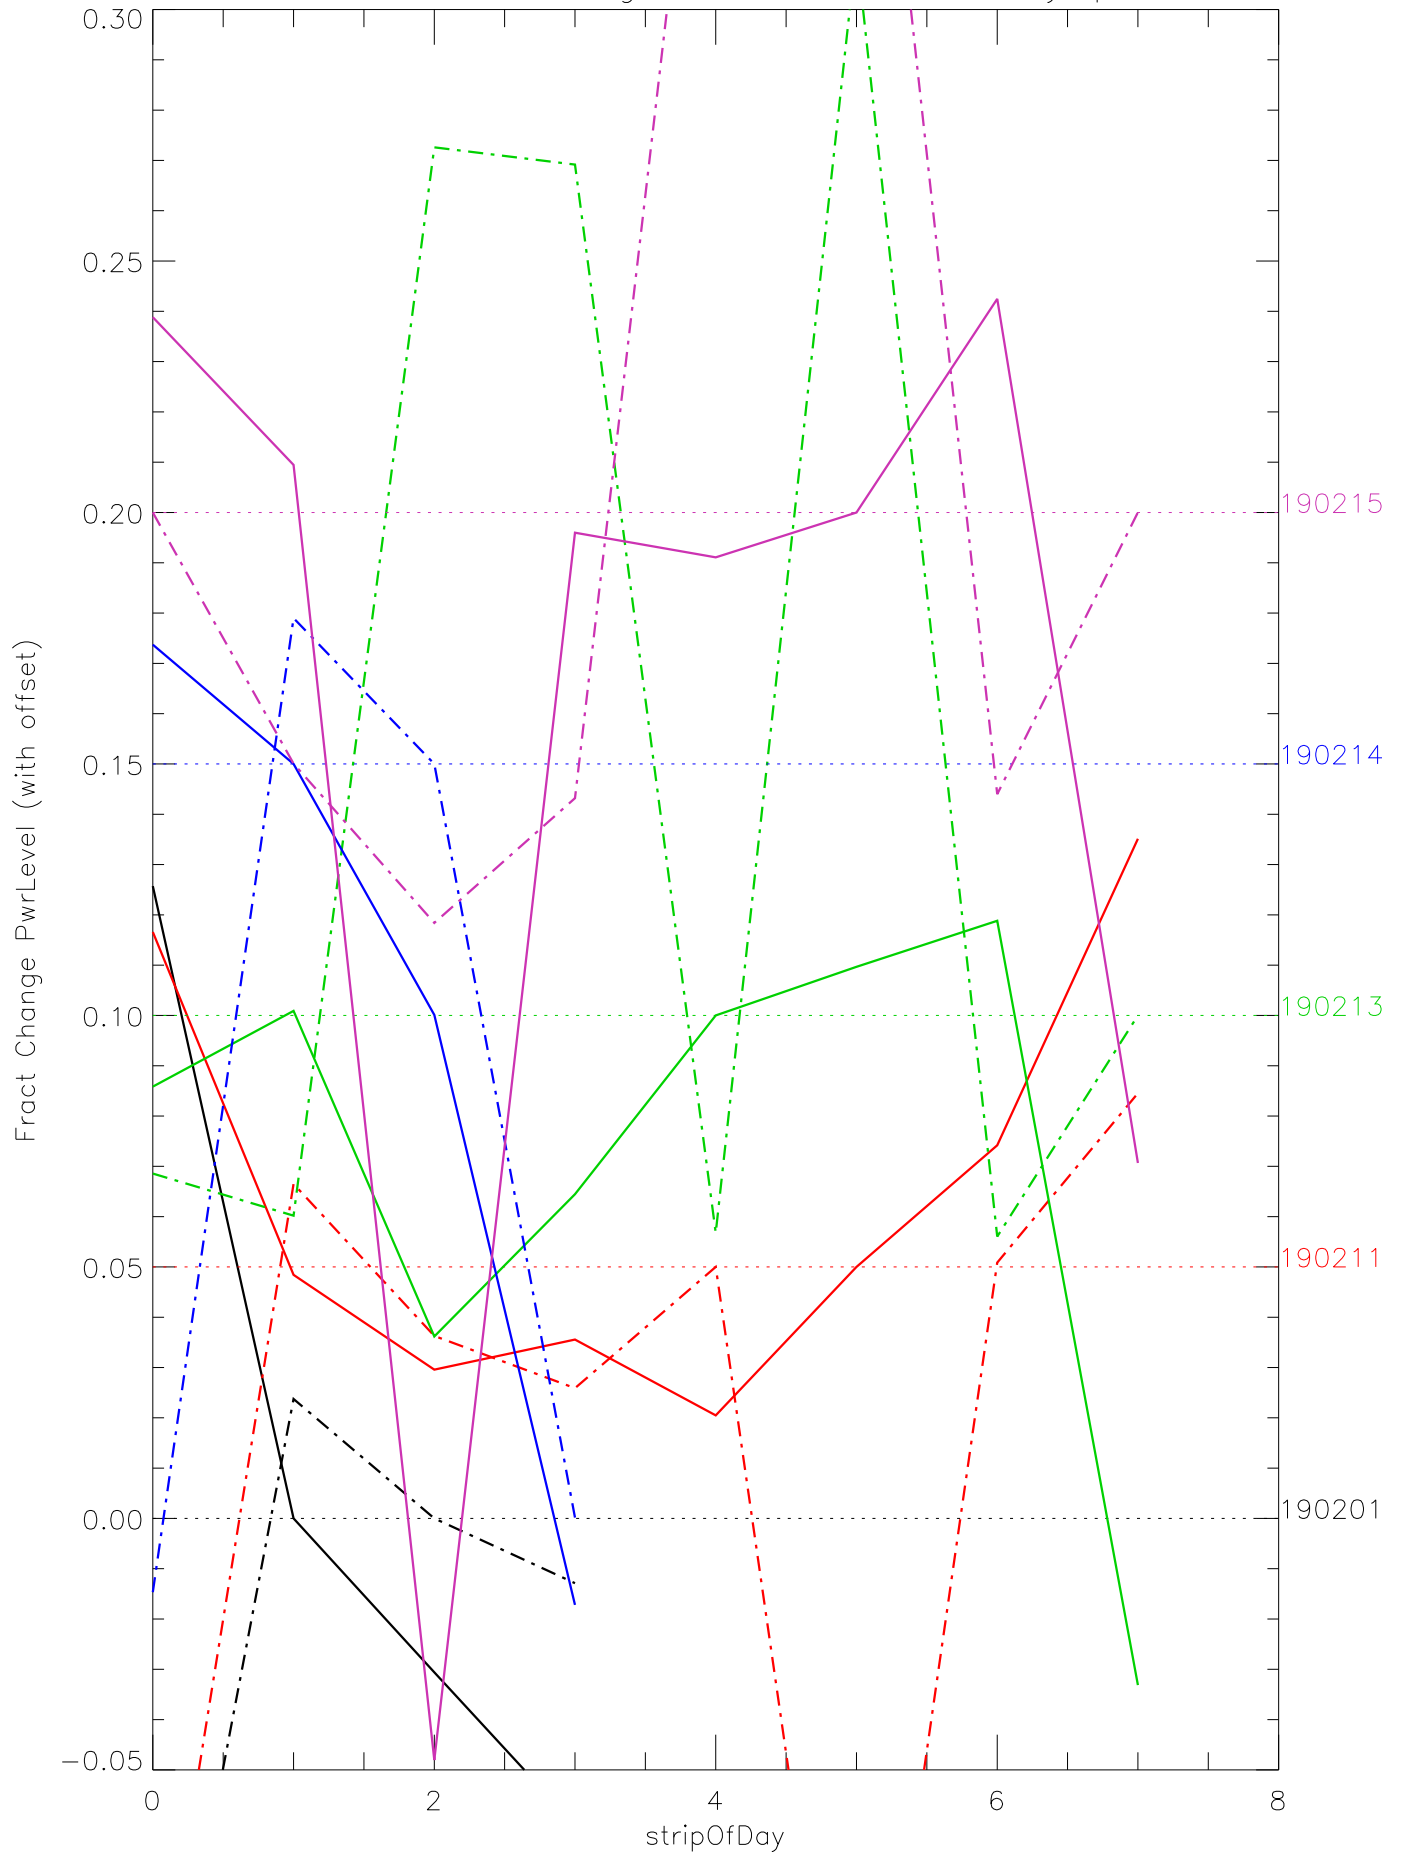

a2048 fractional change PwrLevel for each day. pixel:0

a2048 fractional change PwrLevel for each day. pixel:1

a2048 fractional change PwrLevel for each day. pixel:2

a2048 fractional change PwrLevel for each day. pixel:3

a2048 fractional change PwrLevel for each day. pixel:4

a2048 fractional change PwrLevel for each day. pixel:5

a2048 fractional change PwrLevel for each day. pixel:6