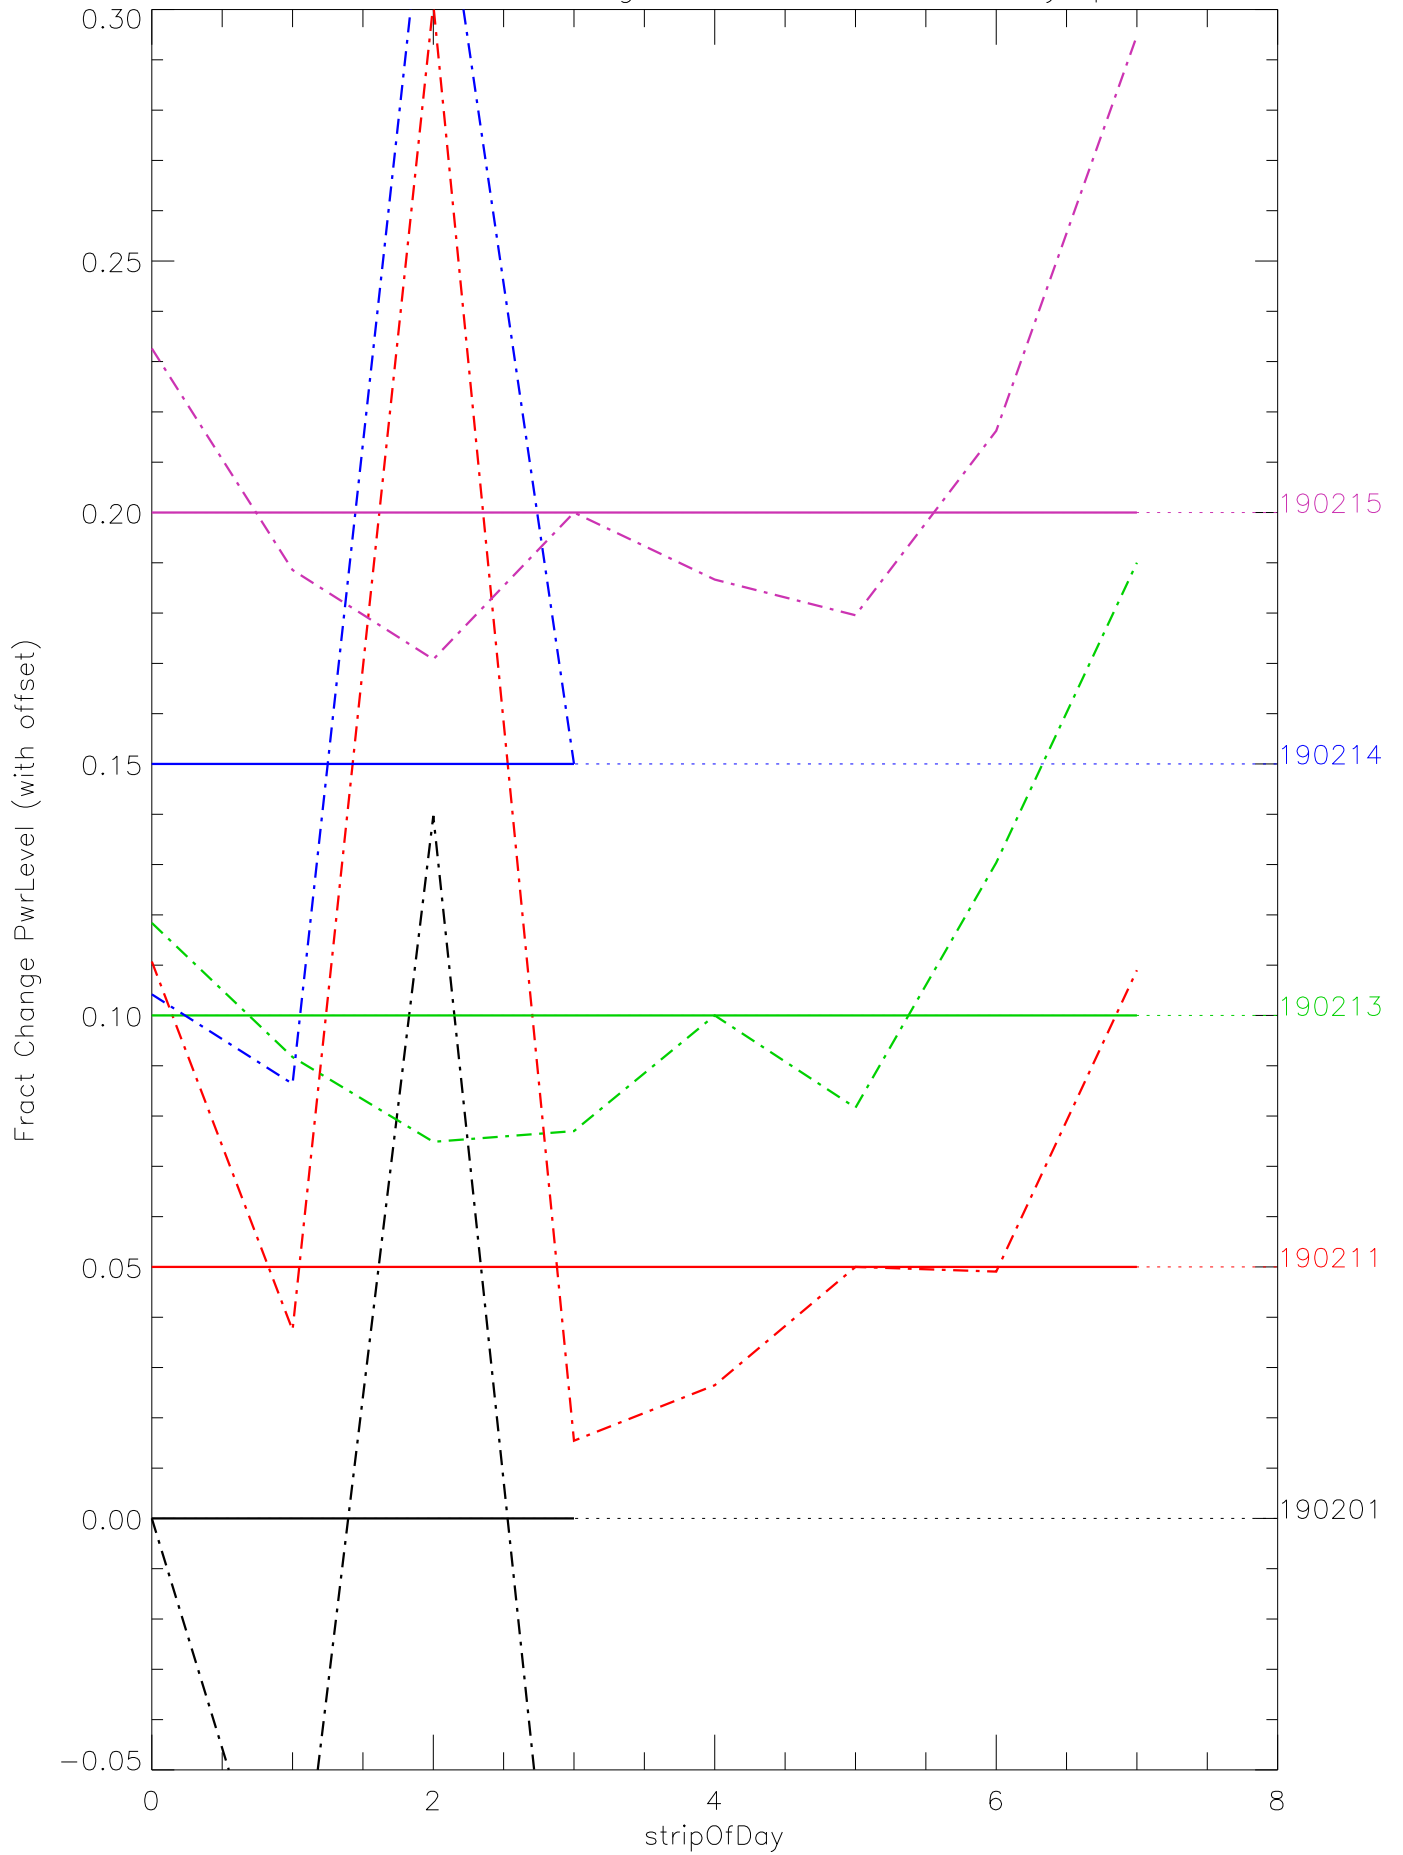

a2048 fractional change PwrLevel for each day. pixel:0

a2048 fractional change PwrLevel for each day. pixel:1

a2048 fractional change PwrLevel for each day. pixel:2

a2048 fractional change PwrLevel for each day. pixel:3

a2048 fractional change PwrLevel for each day. pixel:4

a2048 fractional change PwrLevel for each day. pixel:5

a2048 fractional change PwrLevel for each day. pixel:6