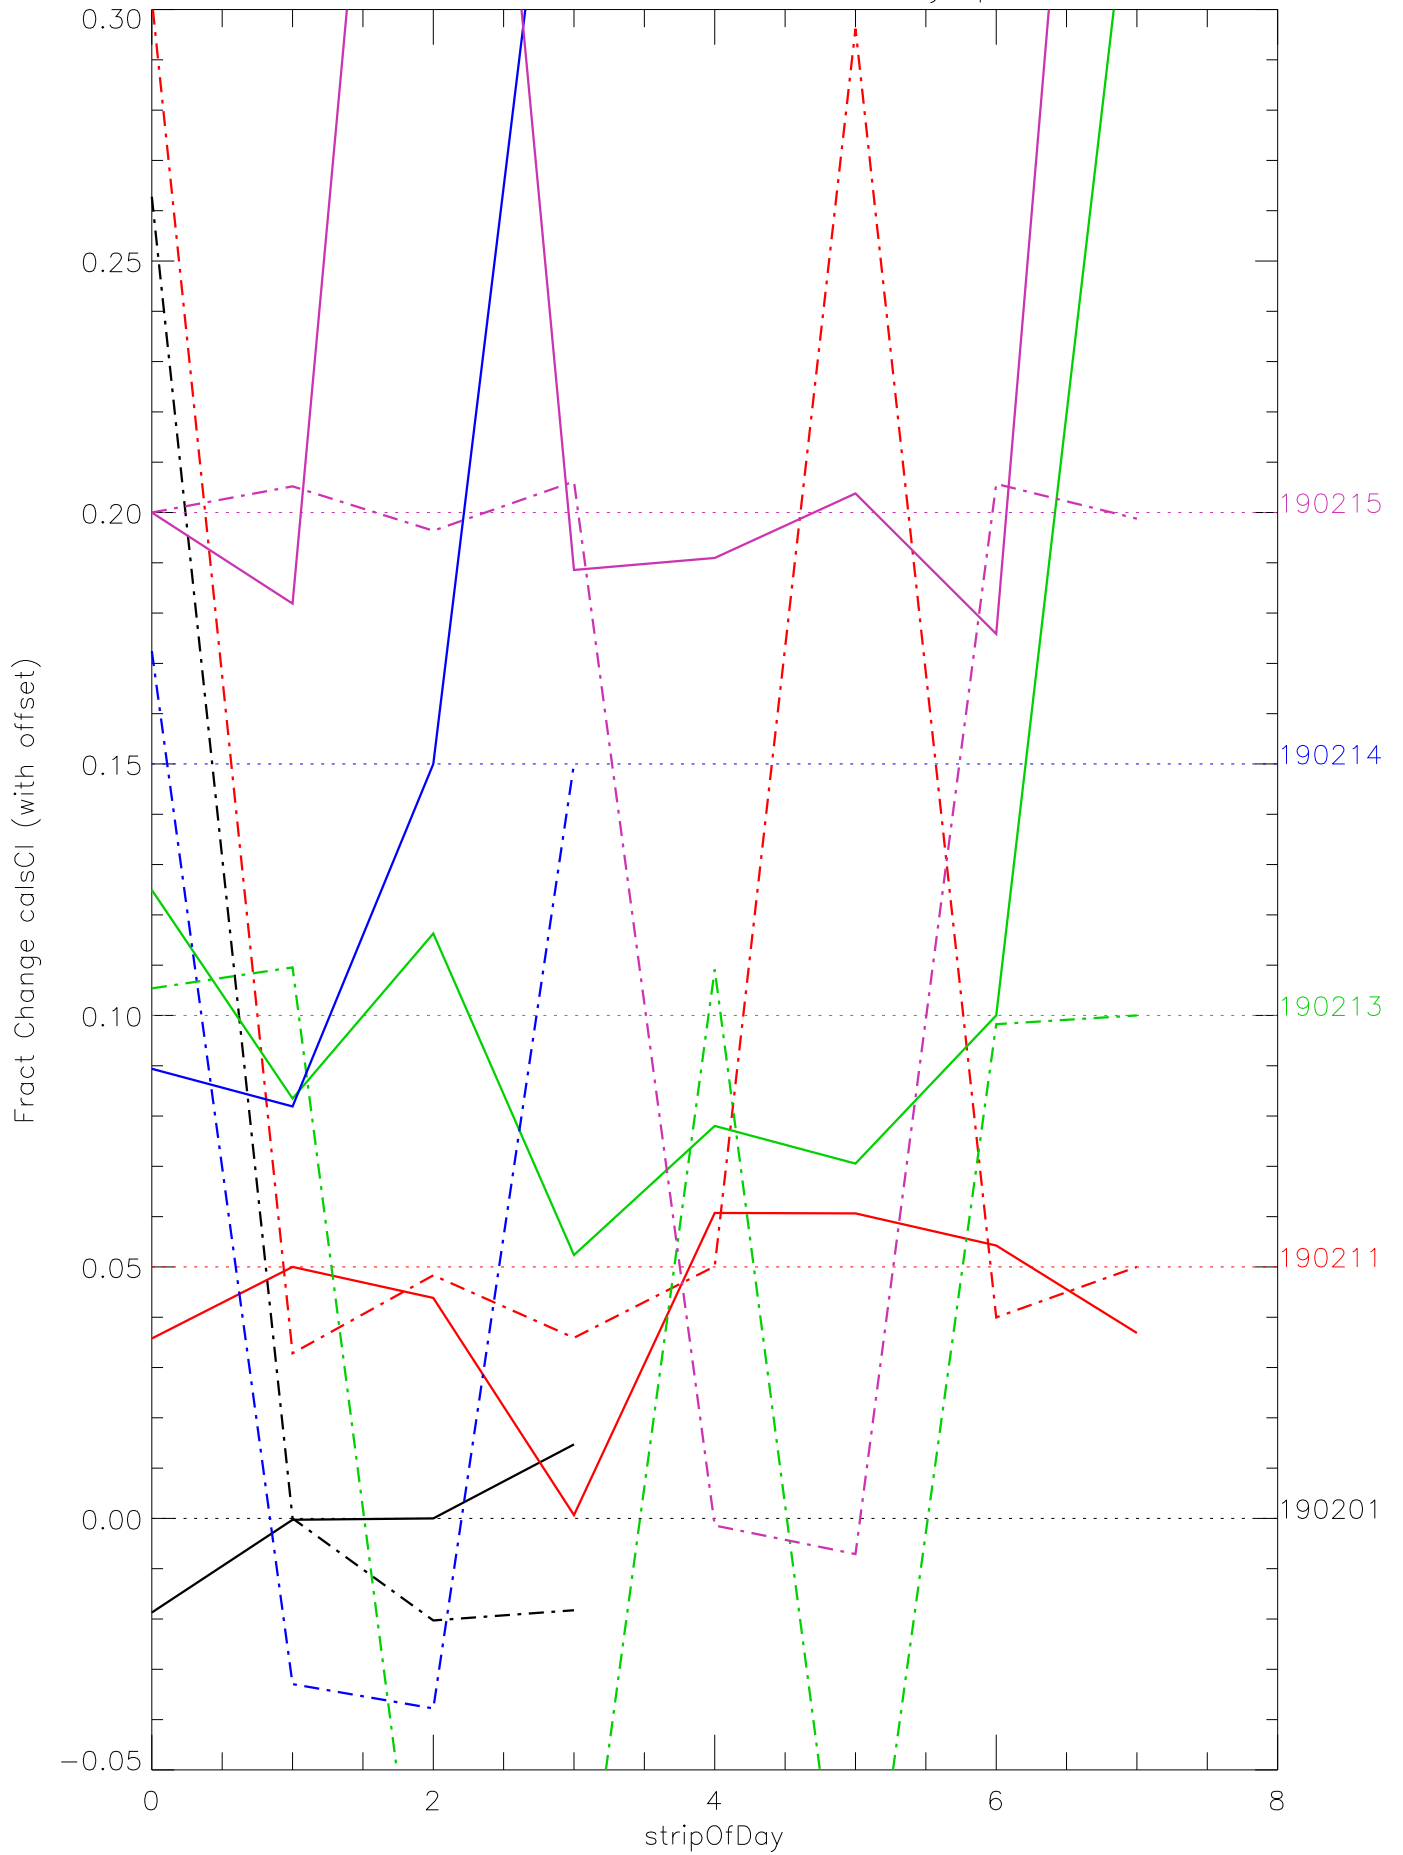

a2048 calsci factors for each day. pixel:0

a2048 calsci factors for each day. pixel:1

a2048 calsci factors for each day. pixel:2

a2048 calsci factors for each day. pixel:3

a2048 calsci factors for each day. pixel:4

a2048 calsci factors for each day. pixel:5

a2048 calsci factors for each day. pixel:6