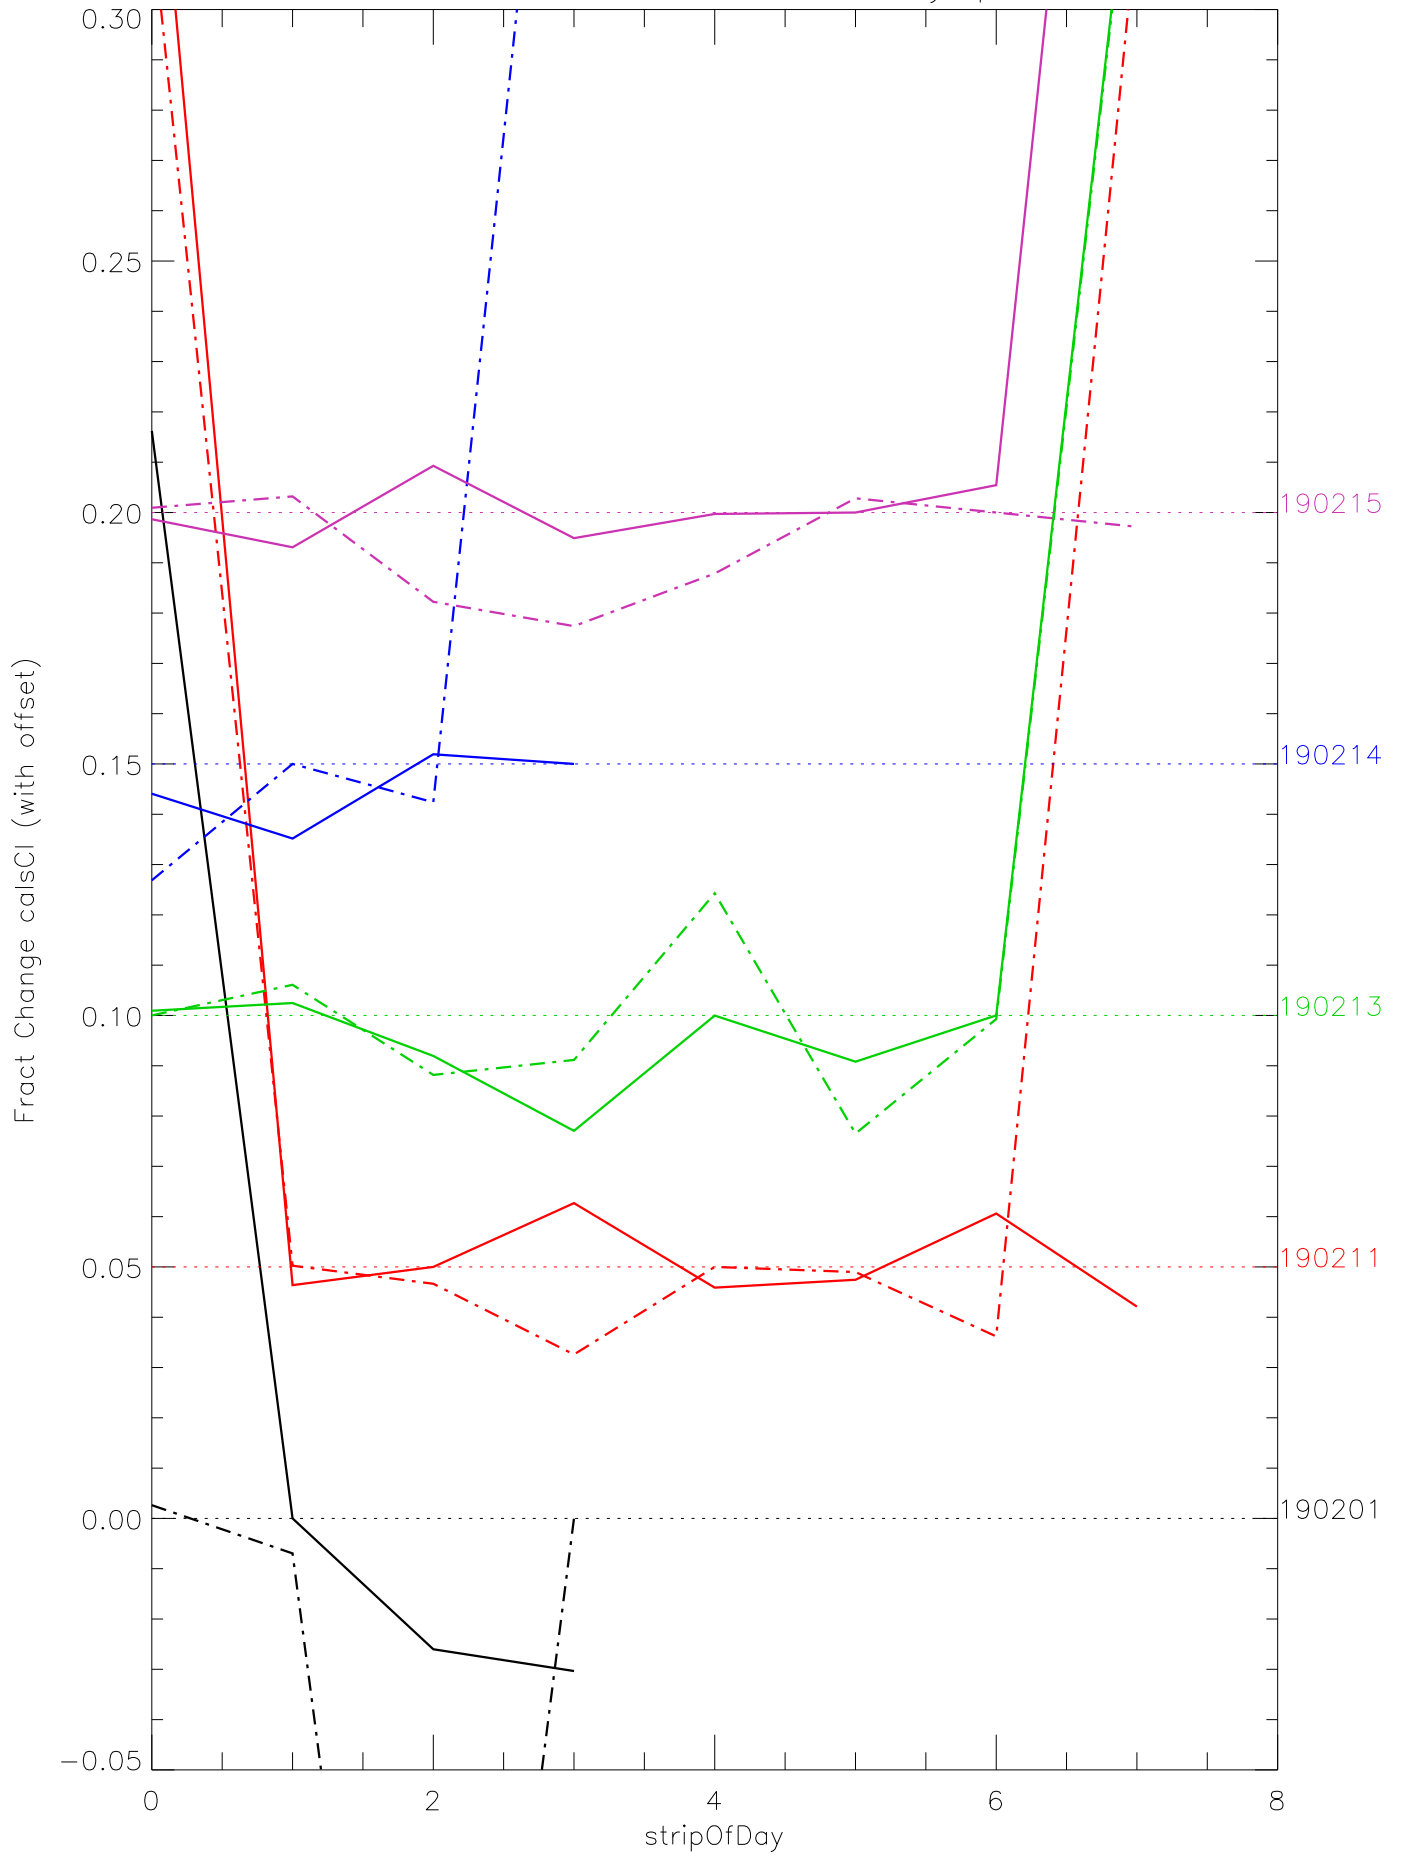

a2048 calsci factors for each day. pixel:0

a2048 calsci factors for each day. pixel:1

a2048 calsci factors for each day. pixel:2

a2048 calsci factors for each day. pixel:3

a2048 calsci factors for each day. pixel:4

a2048 calsci factors for each day. pixel:5

a2048 calsci factors for each day. pixel:6