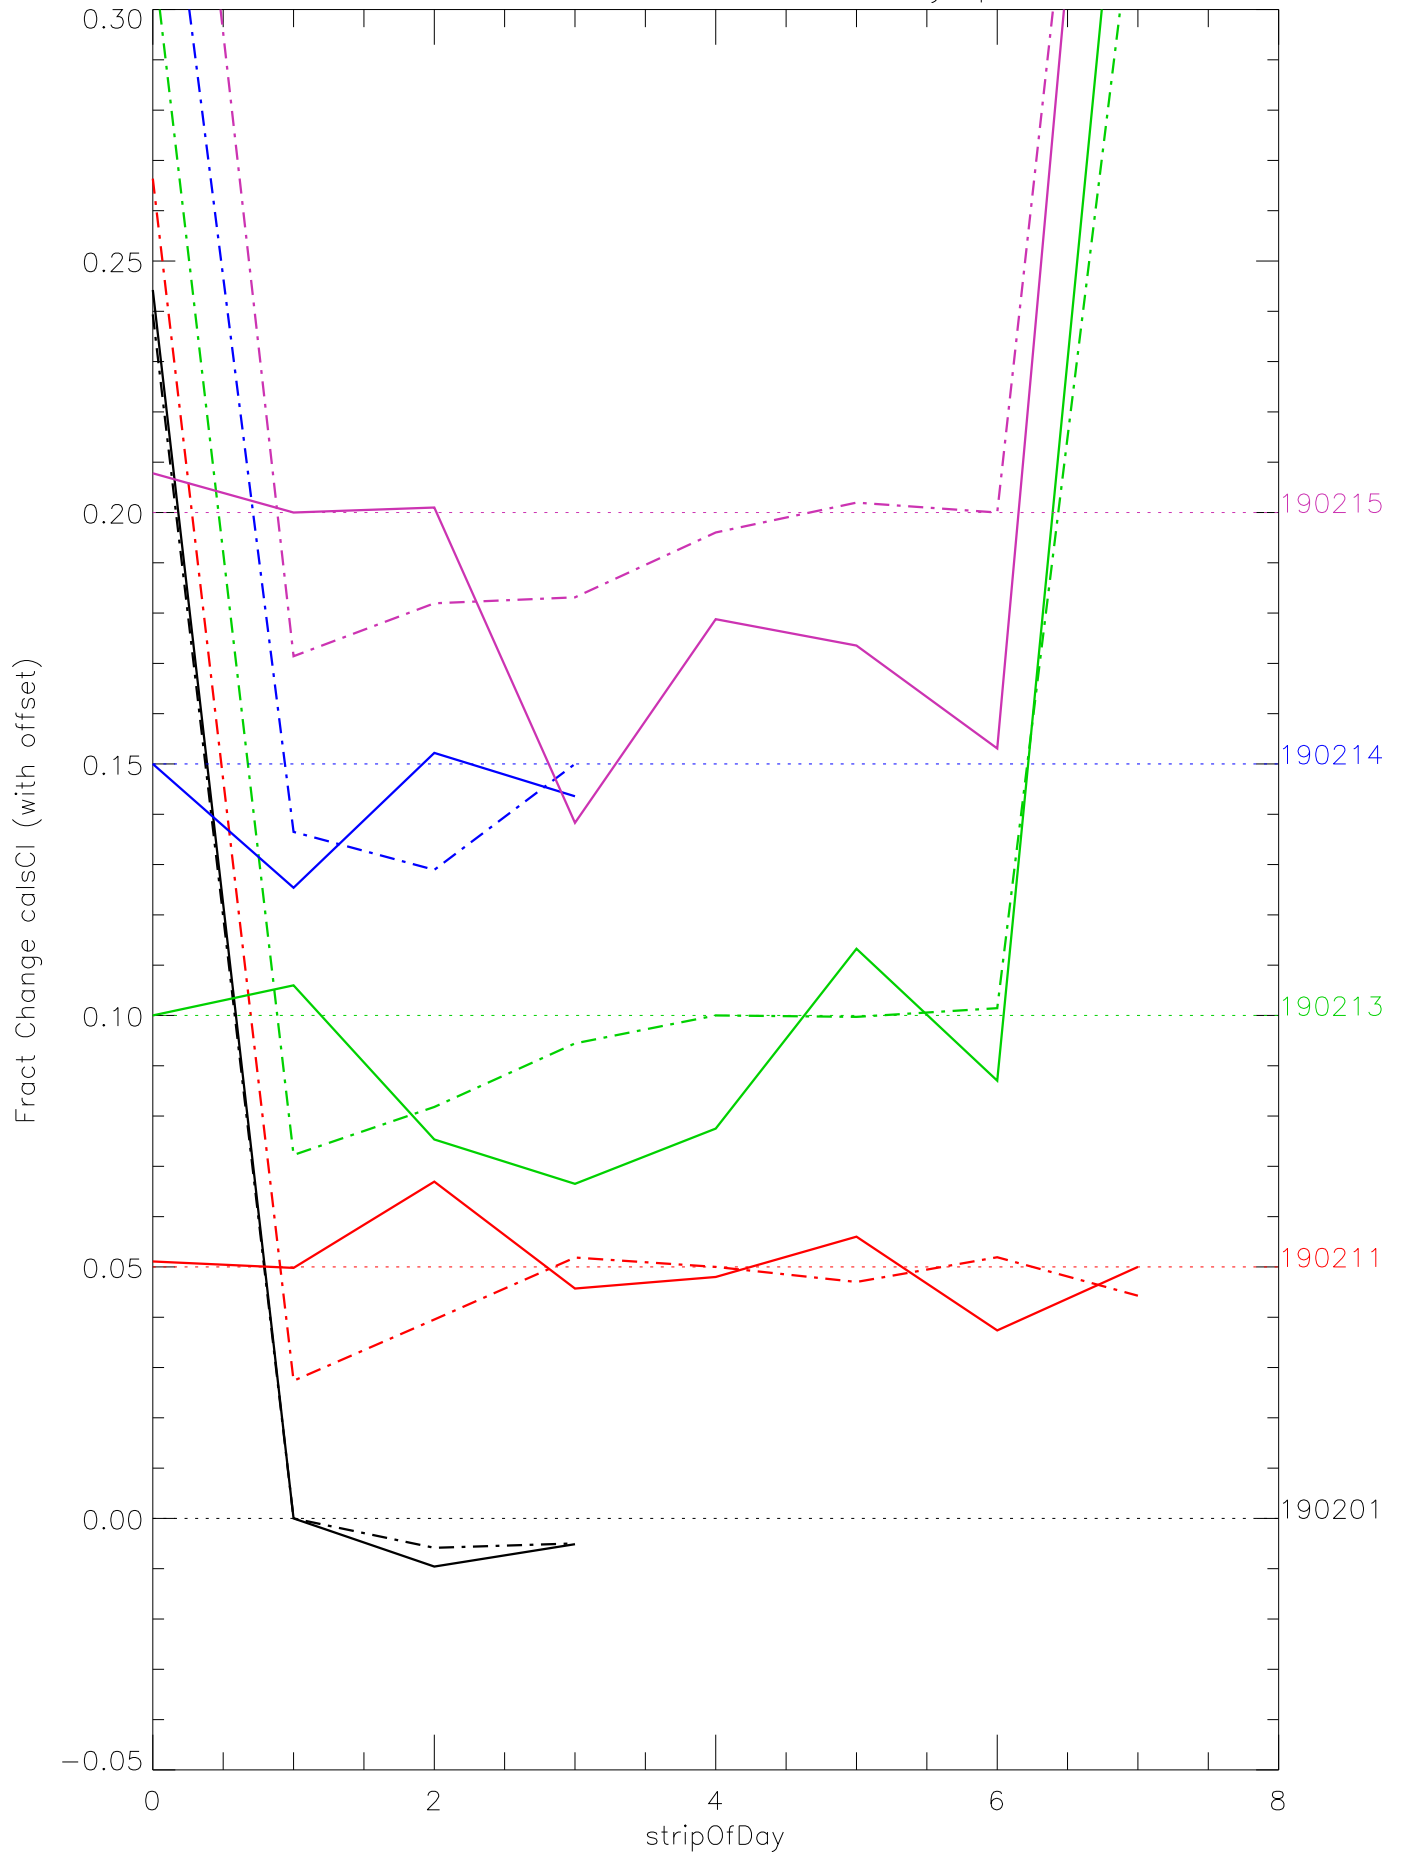

a2048 calsci factors for each day. pixel:0

a2048 calsci factors for each day. pixel:1

a2048 calsci factors for each day. pixel:2

a2048 calsci factors for each day. pixel:3

a2048 calsci factors for each day. pixel:4

a2048 calsci factors for each day. pixel:5

a2048 calsci factors for each day. pixel:6