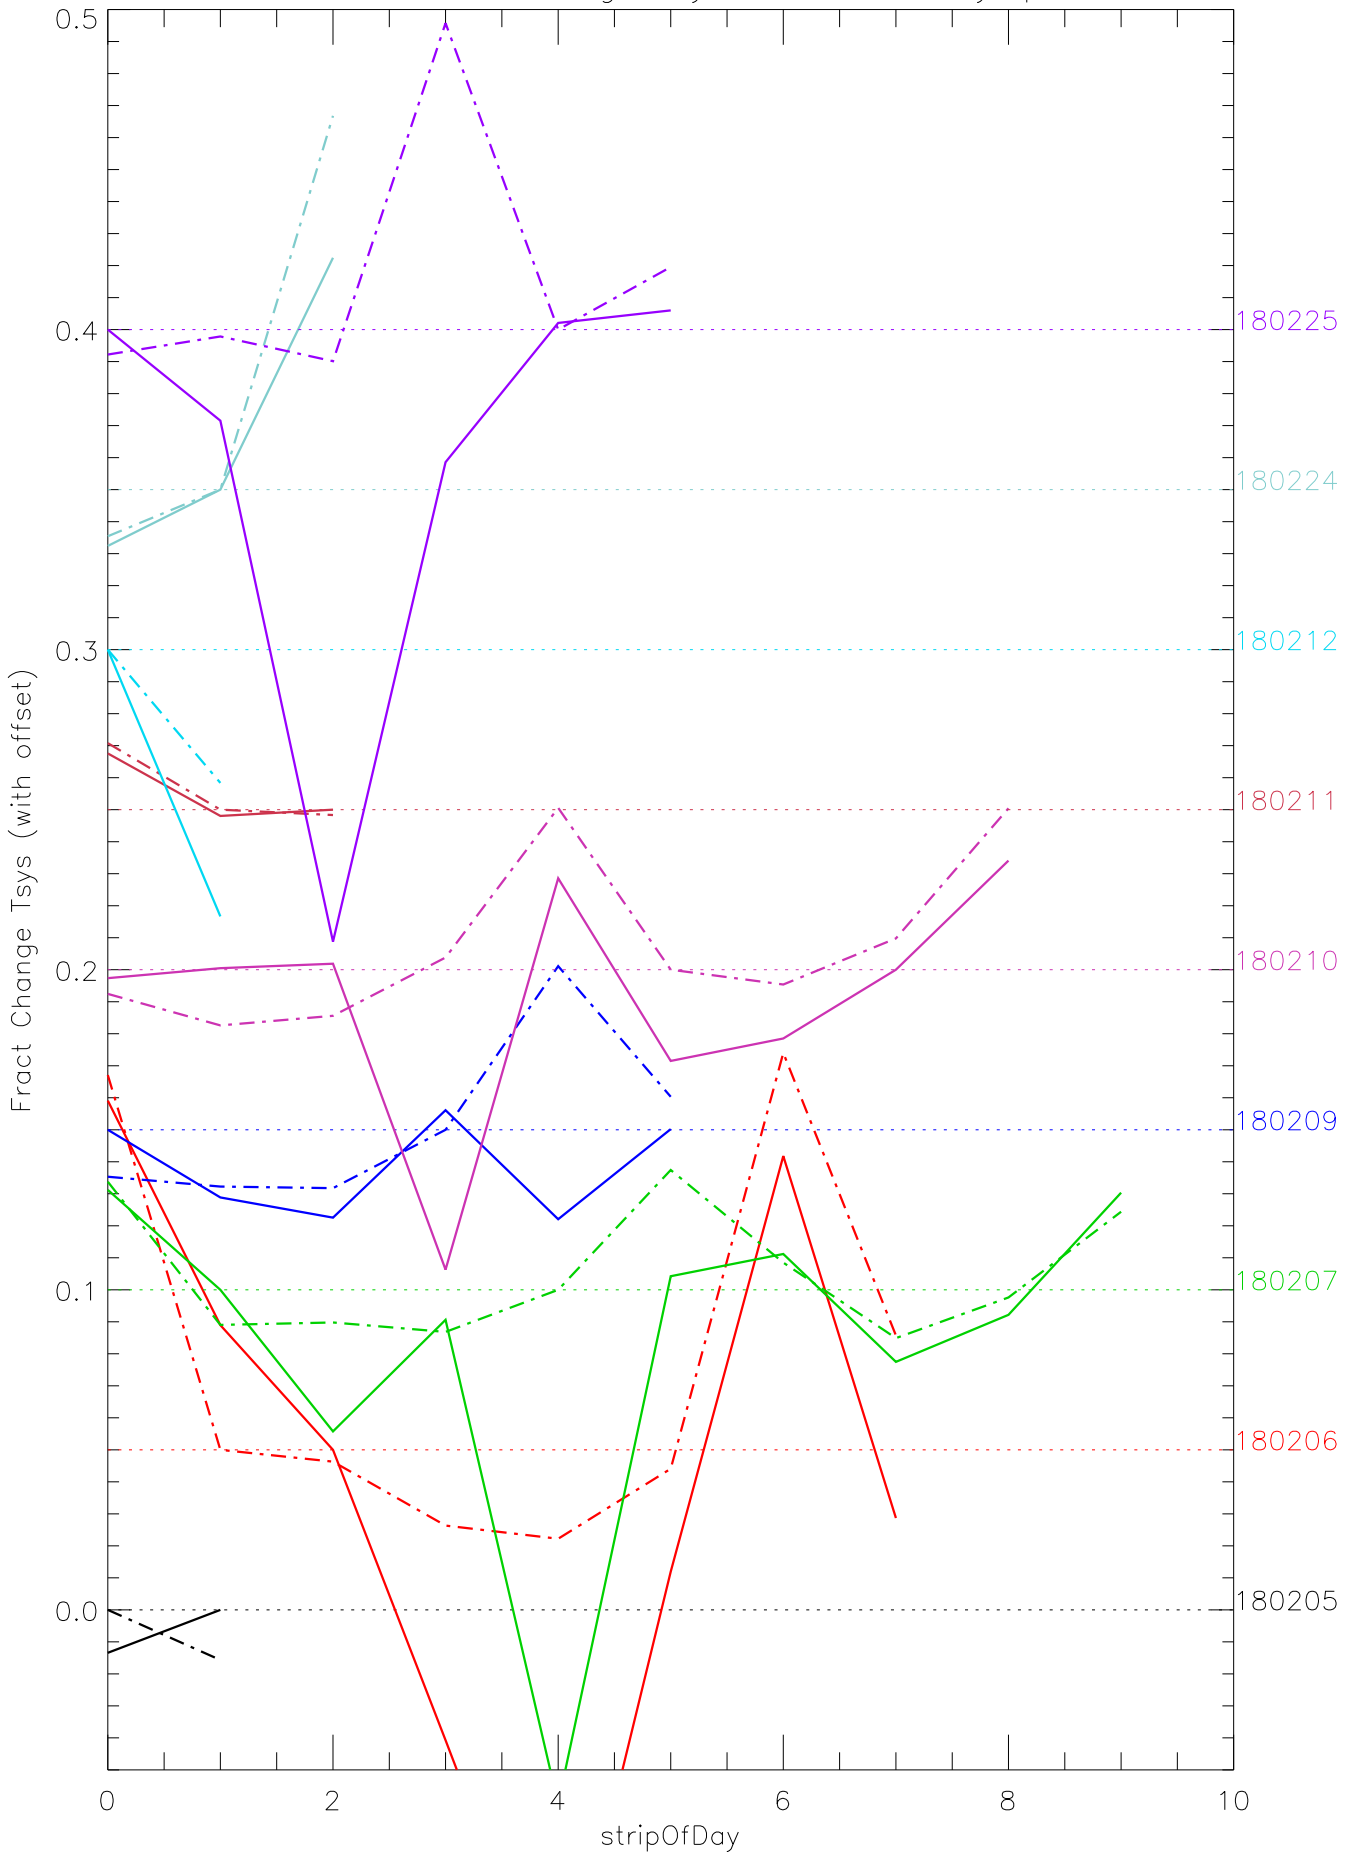

a2048 fractional change TsysK for each day. pixel:0

a2048 fractional change TsysK for each day. pixel:1

a2048 fractional change TsysK for each day. pixel:2

a2048 fractional change TsysK for each day. pixel:3

a2048 fractional change TsysK for each day. pixel:4

a2048 fractional change TsysK for each day. pixel:5

a2048 fractional change TsysK for each day. pixel:6