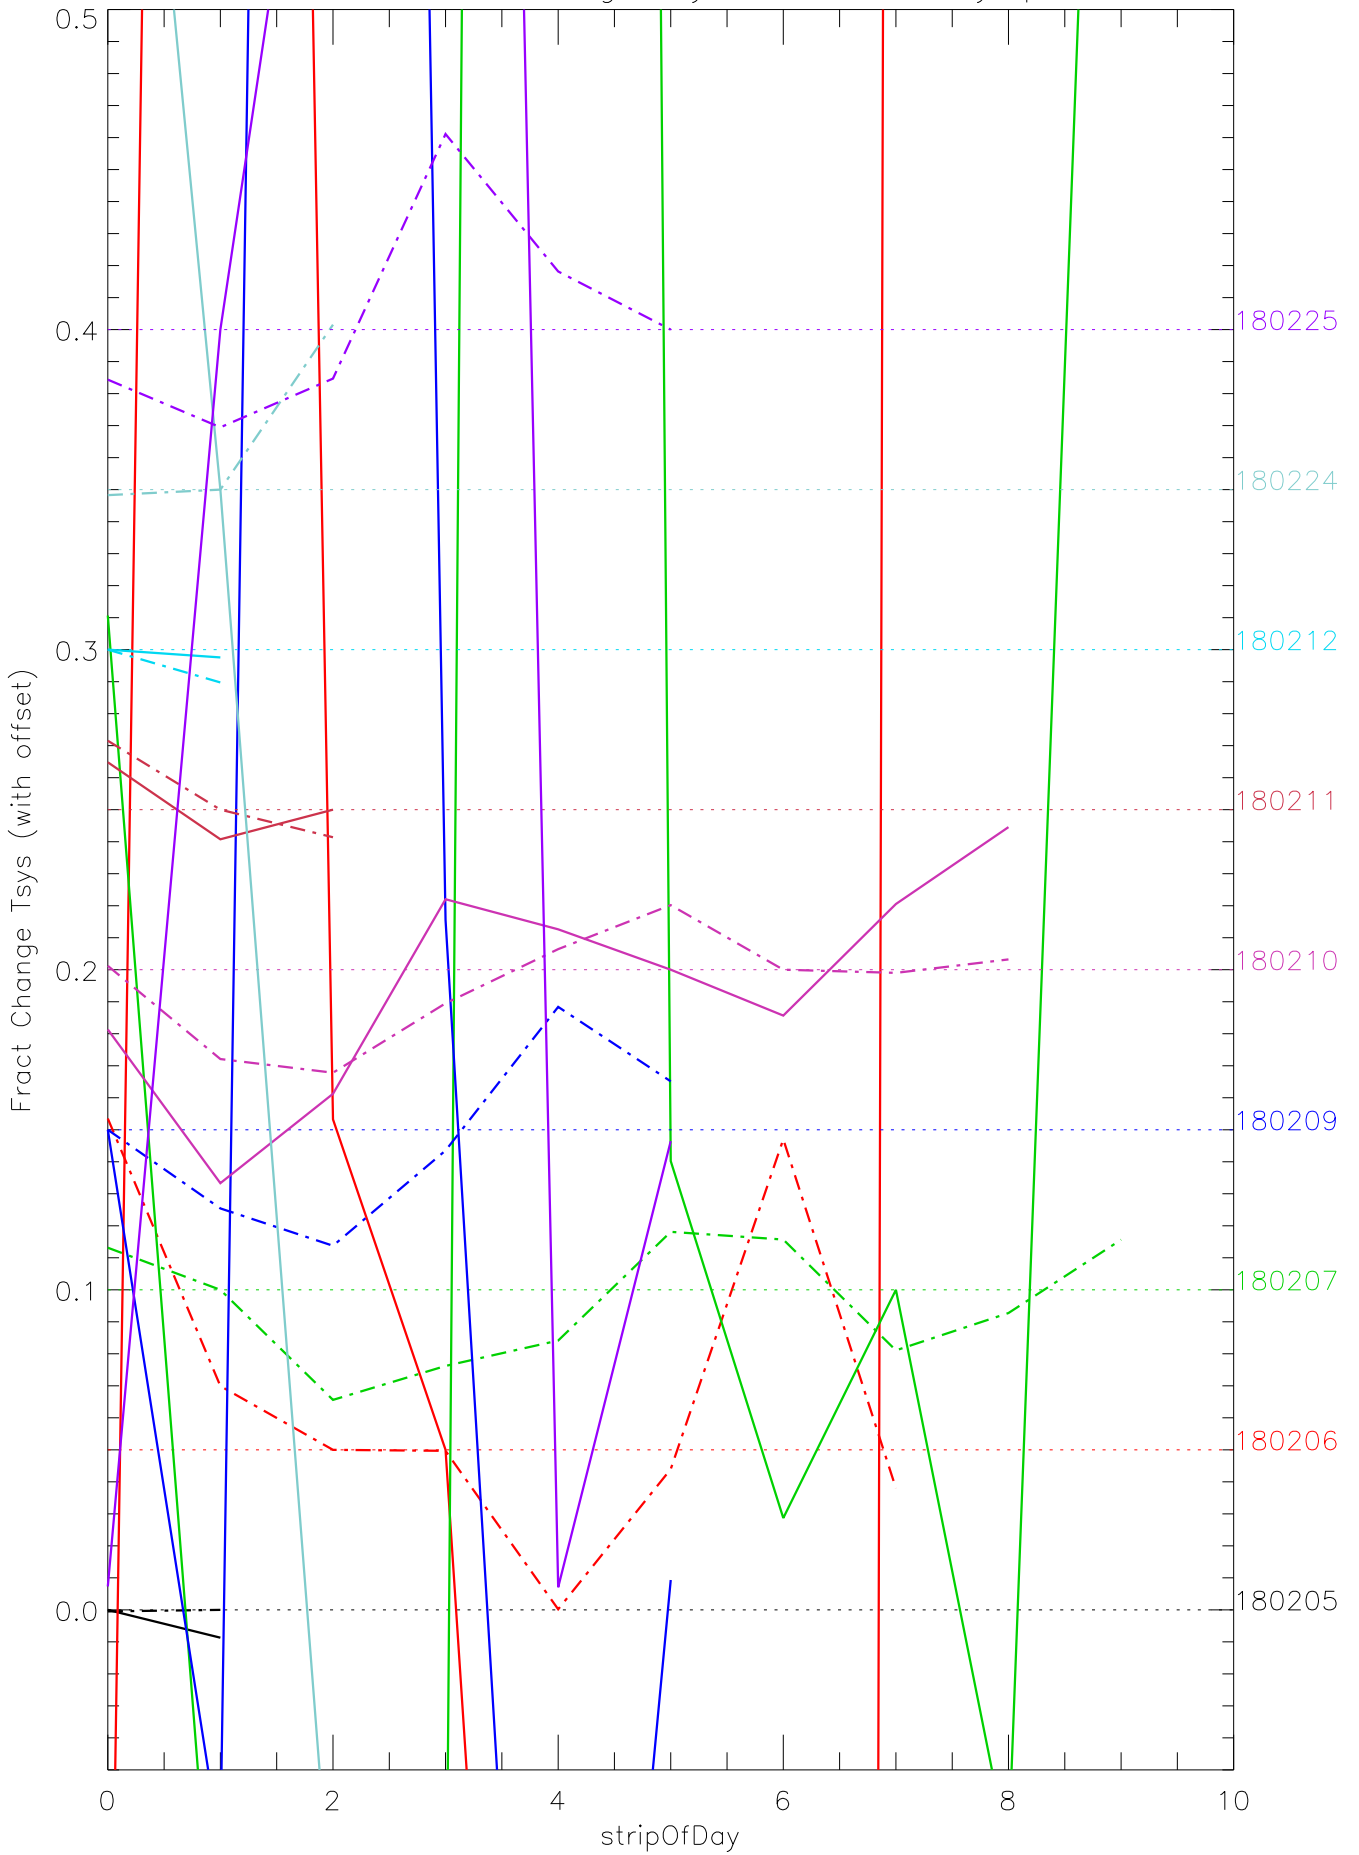

a2048 fractional change TsysK for each day. pixel:0

a2048 fractional change TsysK for each day. pixel:1

a2048 fractional change TsysK for each day. pixel:2

a2048 fractional change TsysK for each day. pixel:3

a2048 fractional change TsysK for each day. pixel:4

a2048 fractional change TsysK for each day. pixel:5

a2048 fractional change TsysK for each day. pixel:6