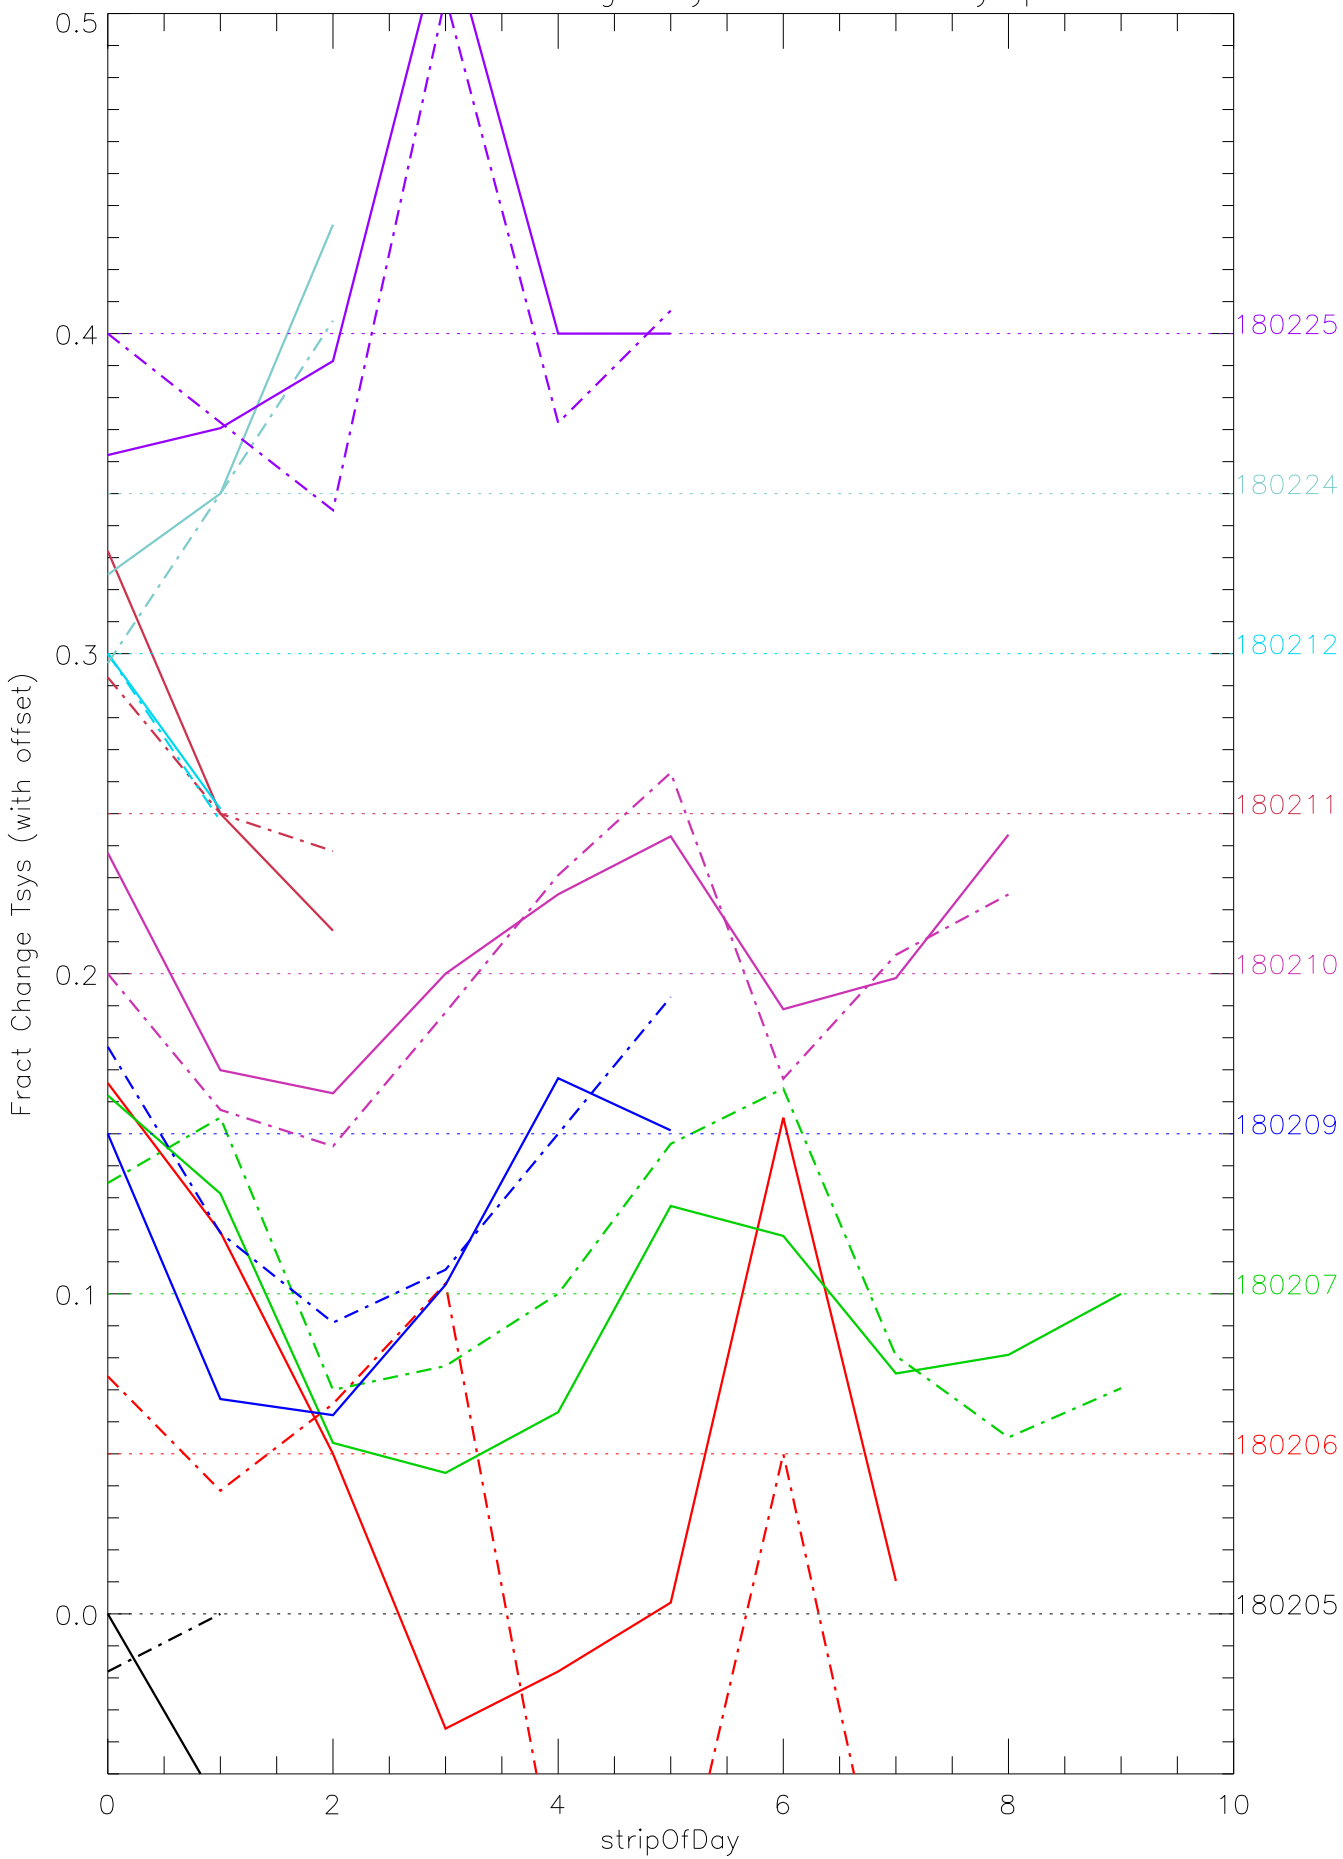

a2048 fractional change TsysK for each day. pixel:0

a2048 fractional change TsysK for each day. pixel:1

a2048 fractional change TsysK for each day. pixel:2

a2048 fractional change TsysK for each day. pixel:3

a2048 fractional change TsysK for each day. pixel:4

a2048 fractional change TsysK for each day. pixel:5

a2048 fractional change TsysK for each day. pixel:6