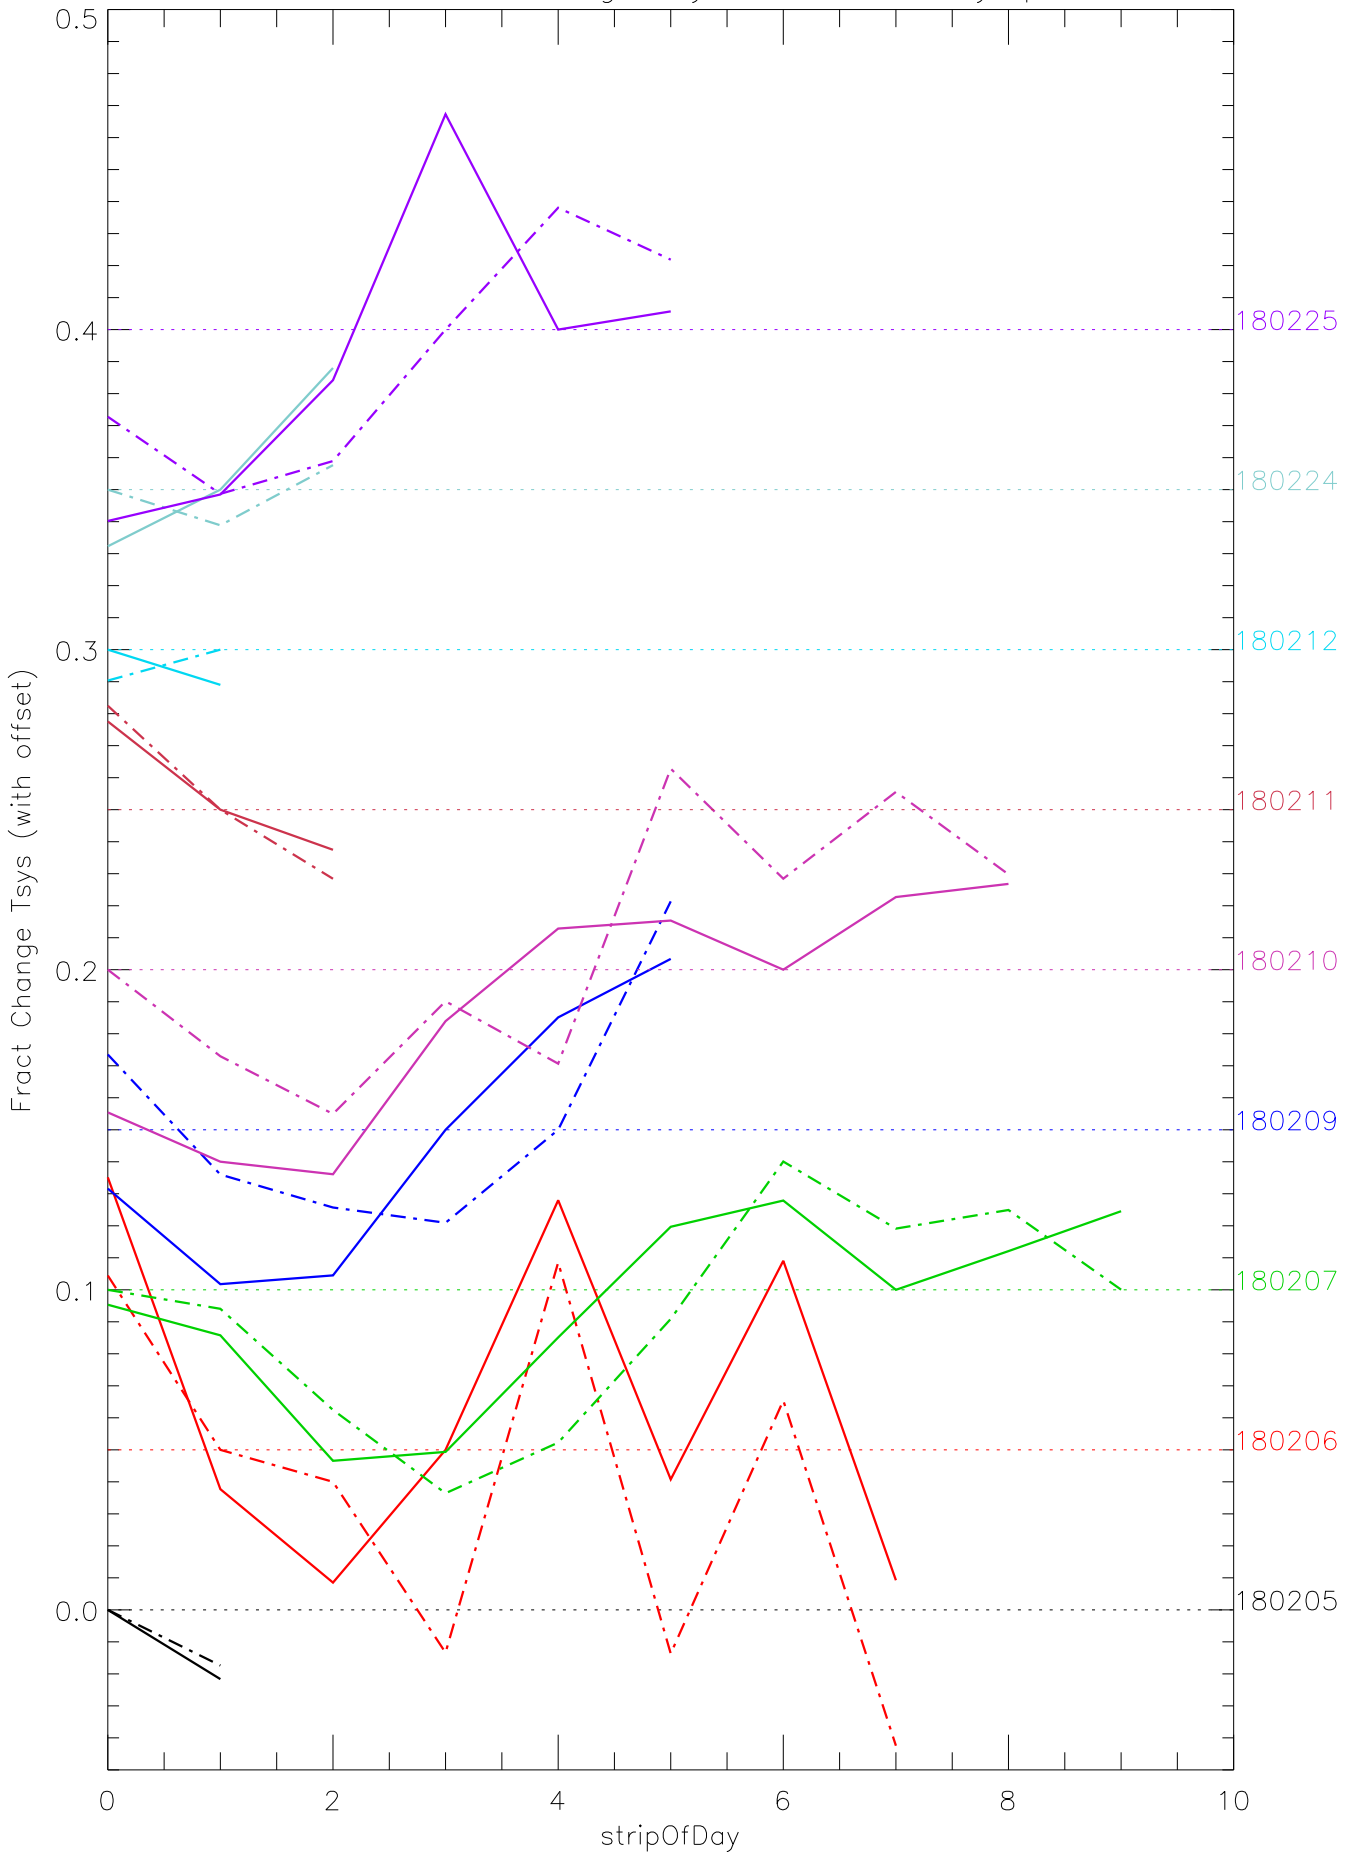

a2048 fractional change TsysK for each day. pixel:0

a2048 fractional change TsysK for each day. pixel:1

a2048 fractional change TsysK for each day. pixel:2

a2048 fractional change TsysK for each day. pixel:3

a2048 fractional change TsysK for each day. pixel:4

a2048 fractional change TsysK for each day. pixel:5

a2048 fractional change TsysK for each day. pixel:6