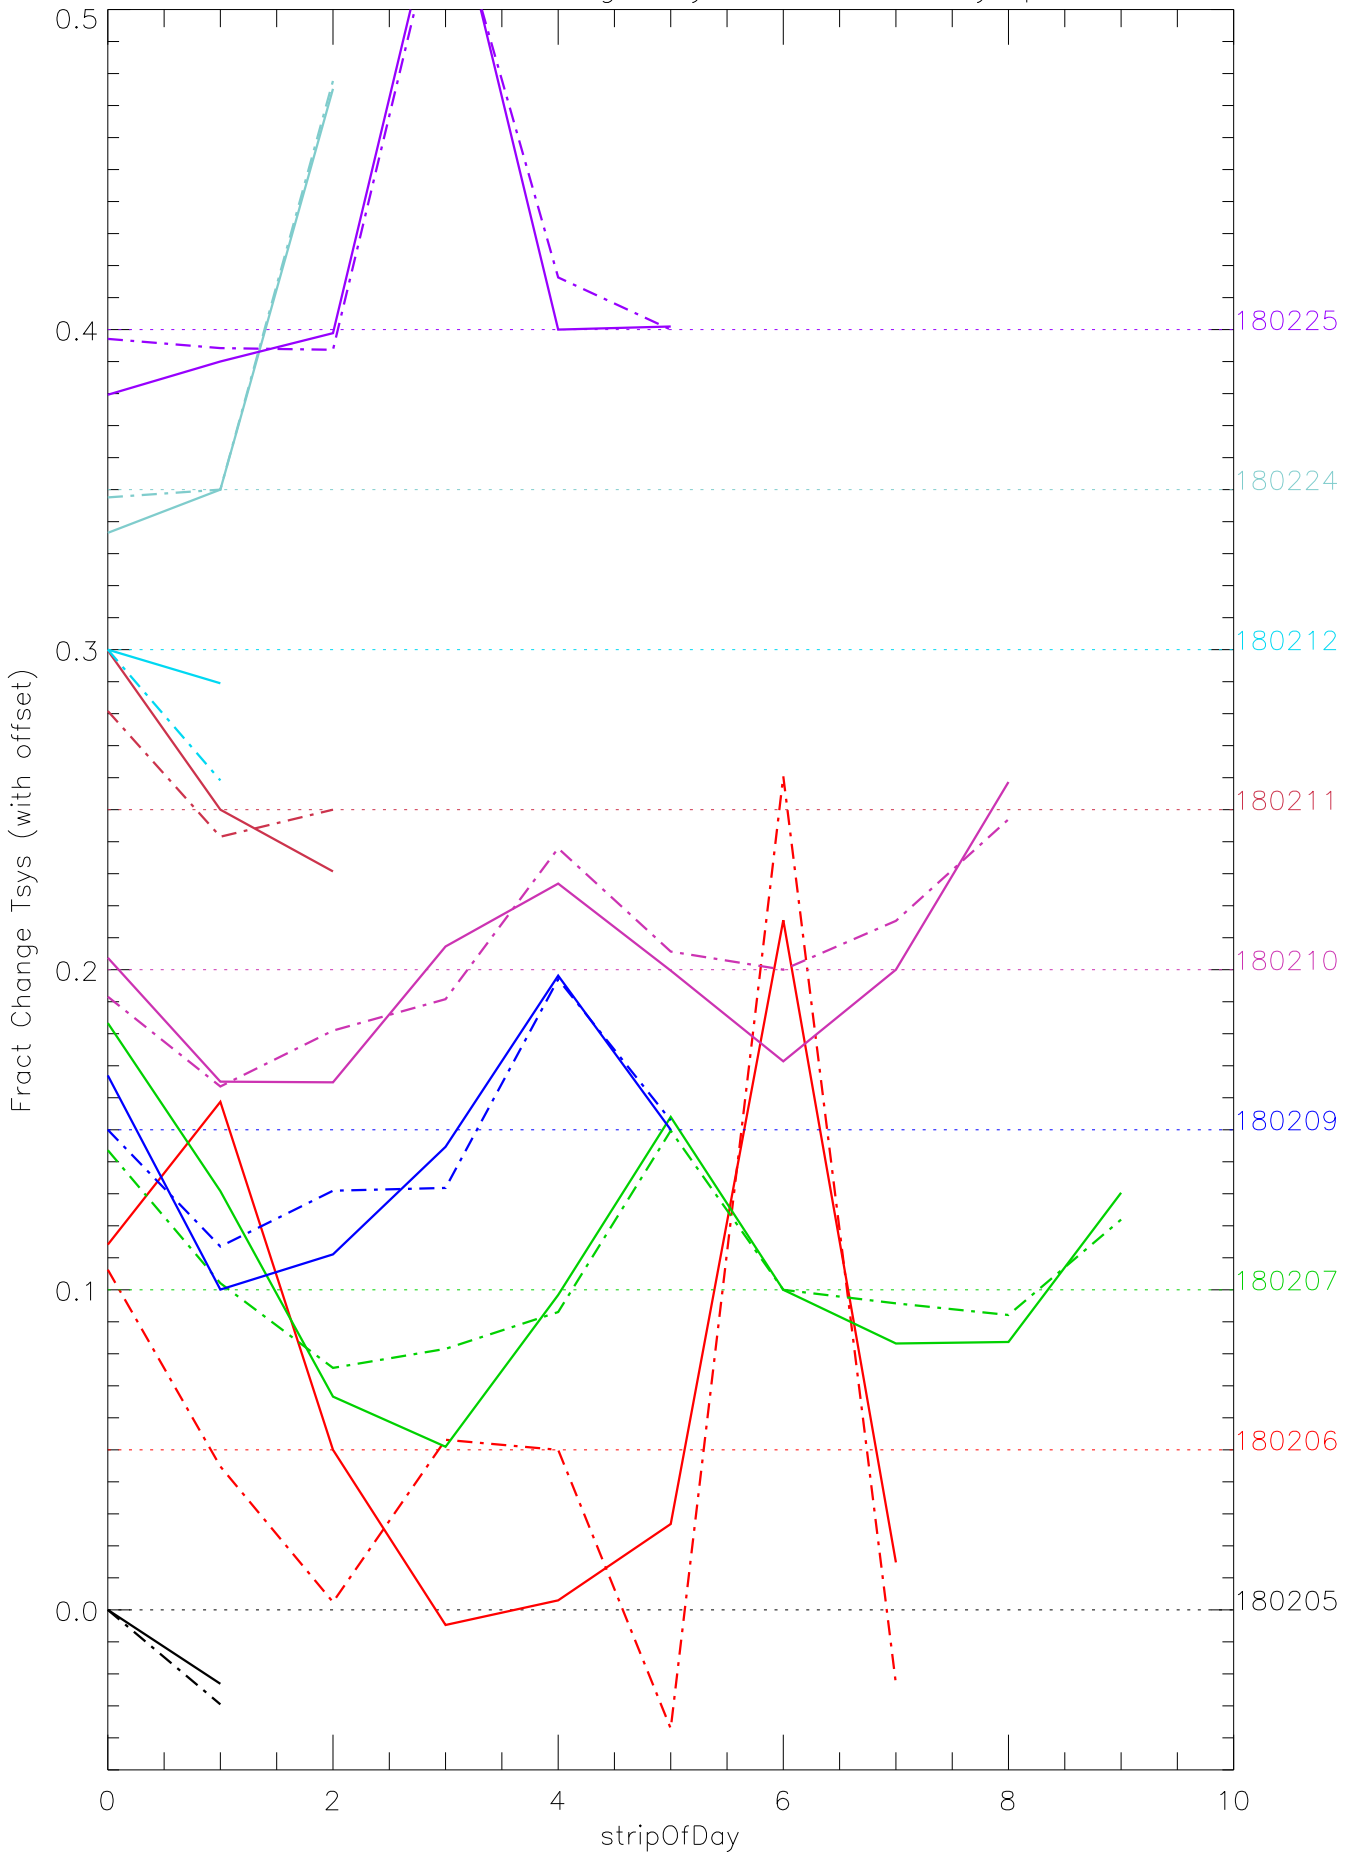

a2048 fractional change TsysK for each day. pixel:0

a2048 fractional change TsysK for each day. pixel:1

a2048 fractional change TsysK for each day. pixel:2

a2048 fractional change TsysK for each day. pixel:3

a2048 fractional change TsysK for each day. pixel:4

a2048 fractional change TsysK for each day. pixel:5

a2048 fractional change TsysK for each day. pixel:6