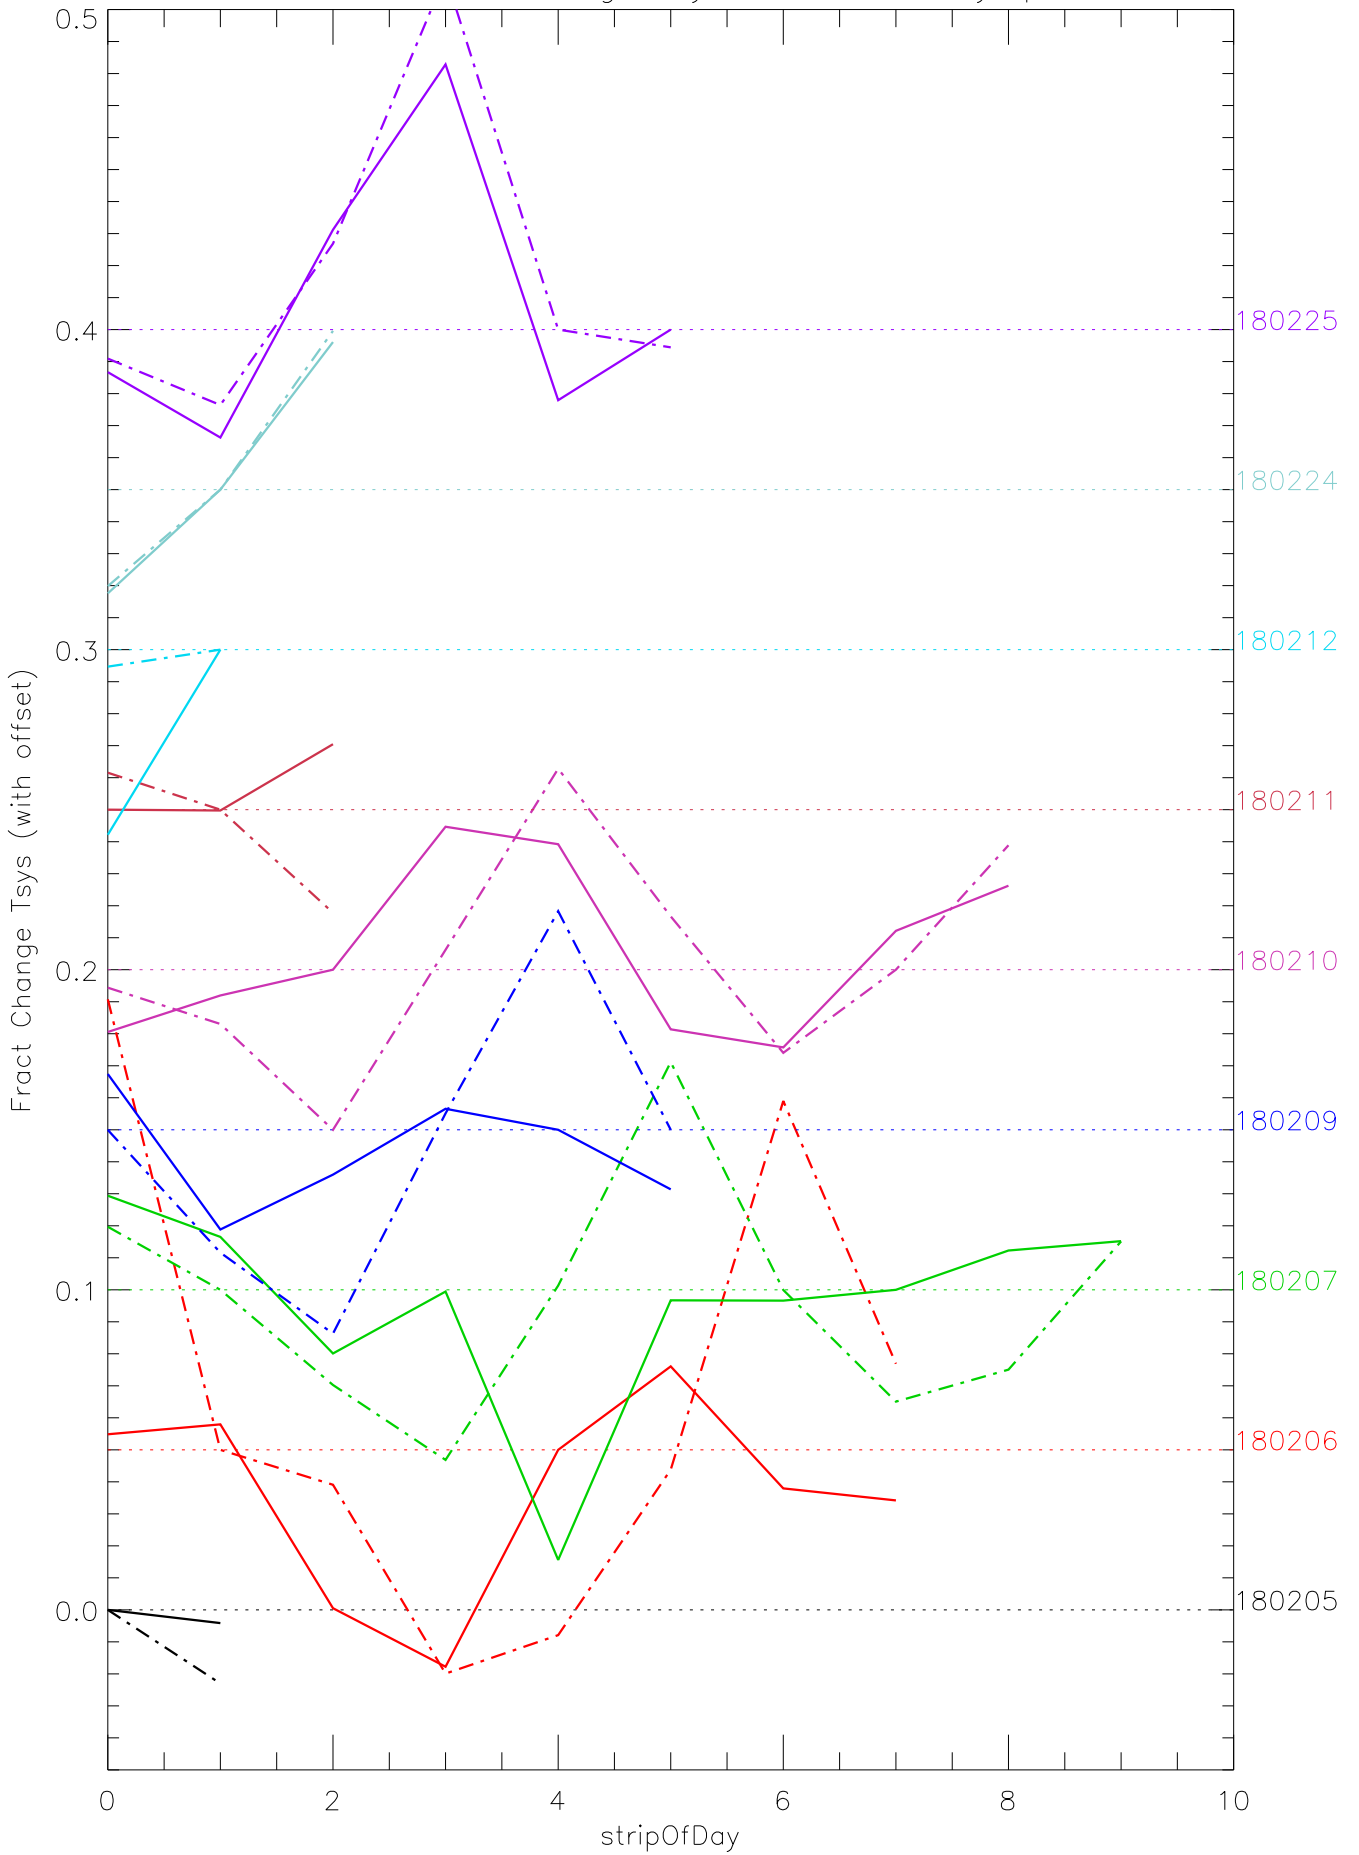

a2048 fractional change TsysK for each day. pixel:0

a2048 fractional change TsysK for each day. pixel:1

a2048 fractional change TsysK for each day. pixel:2

a2048 fractional change TsysK for each day. pixel:3

a2048 fractional change TsysK for each day. pixel:4

a2048 fractional change TsysK for each day. pixel:5

a2048 fractional change TsysK for each day. pixel:6