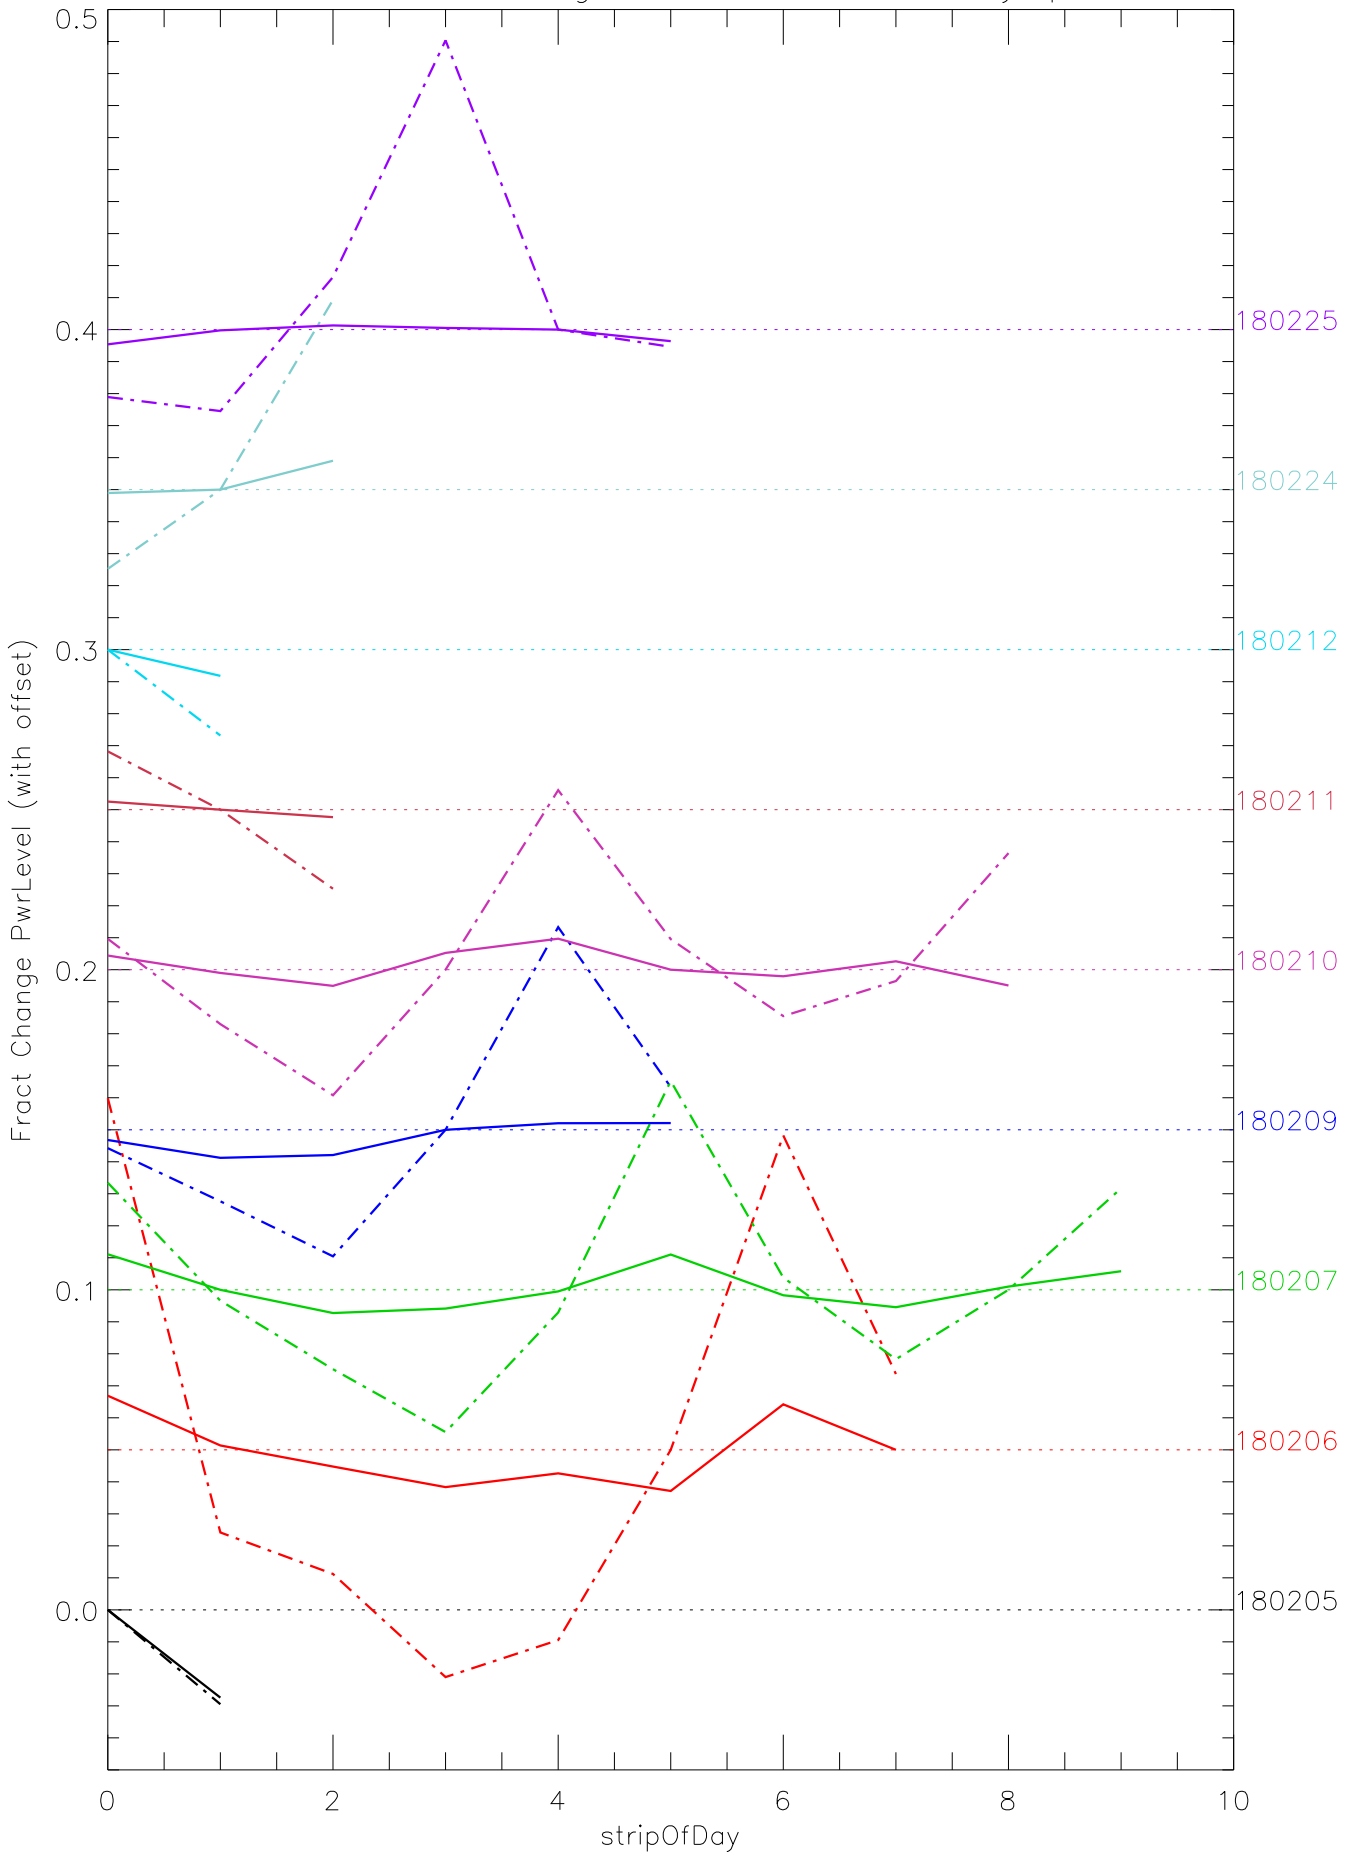

a2048 fractional change PwrLevel for each day. pixel:1

a2048 fractional change PwrLevel for each day. pixel:2

a2048 fractional change PwrLevel for each day. pixel:5

a2048 fractional change PwrLevel for each day. pixel:6