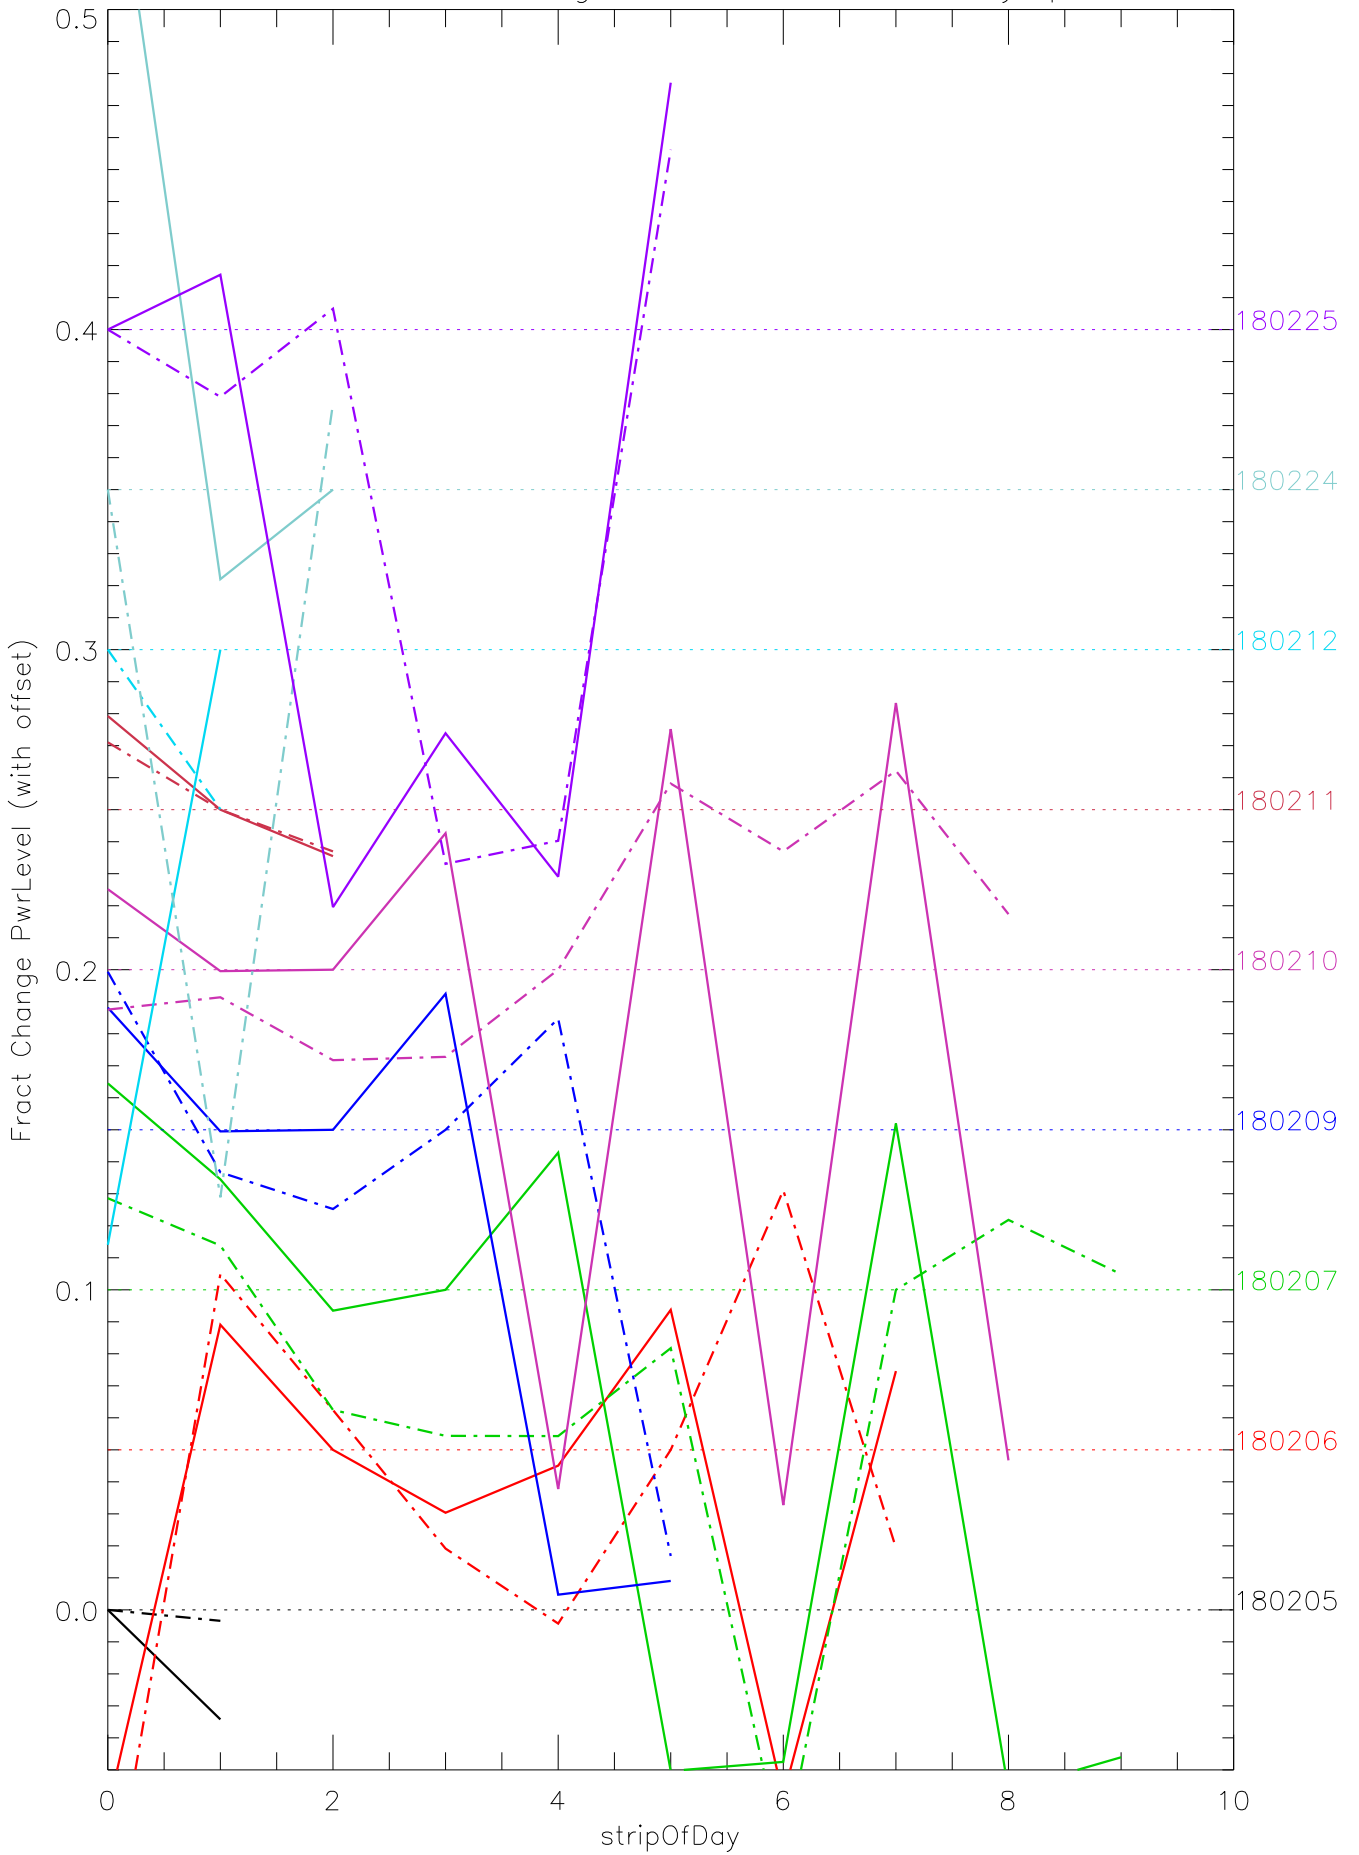

a2048 fractional change PwrLevel for each day. pixel:1

a2048 fractional change PwrLevel for each day. pixel:2

a2048 fractional change PwrLevel for each day. pixel:5

a2048 fractional change PwrLevel for each day. pixel:6