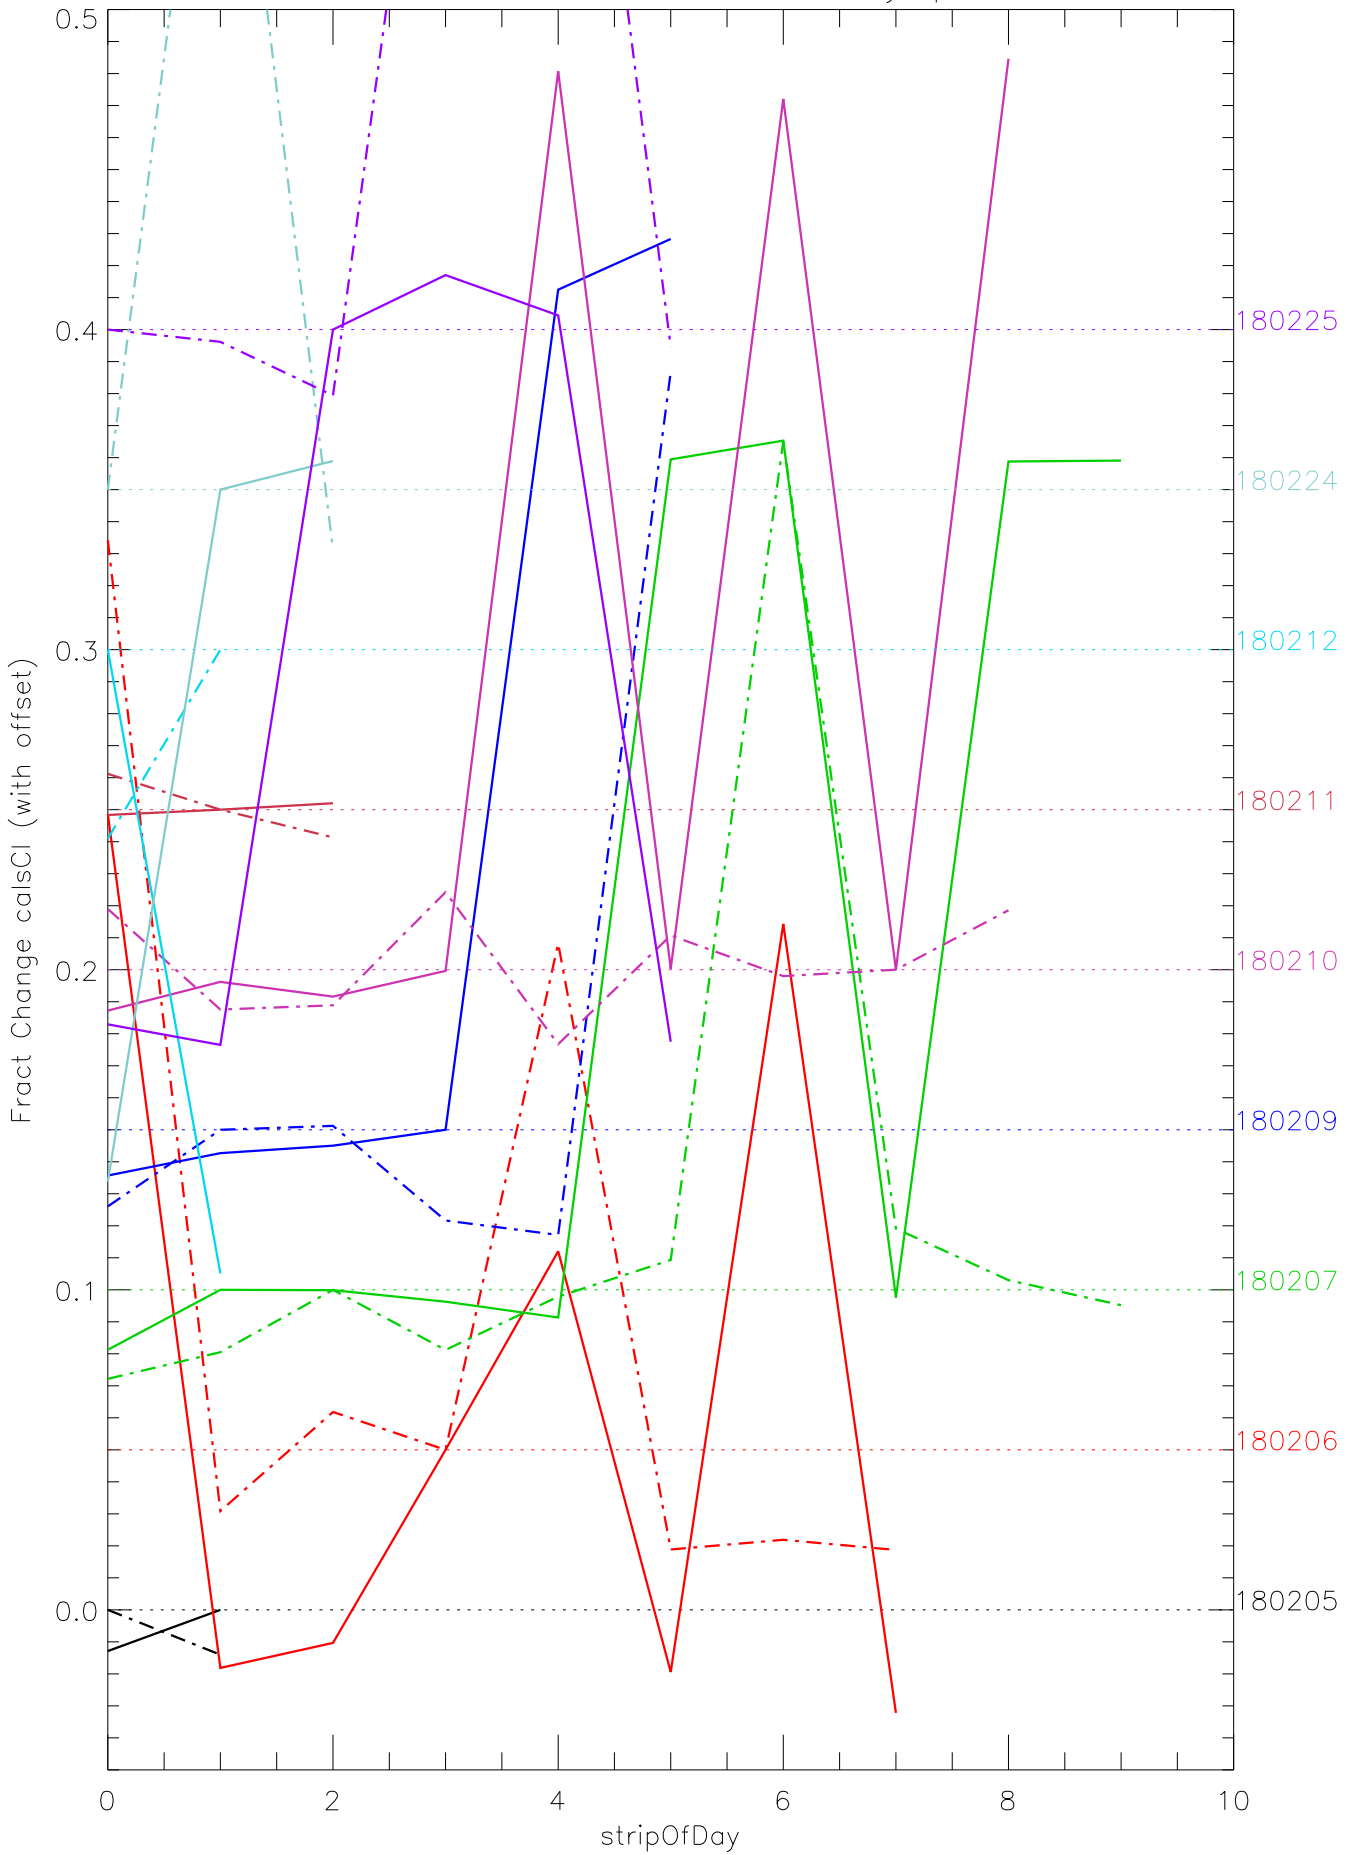

a2048 calsci factors for each day. pixel:0

a2048 calsci factors for each day. pixel:1

a2048 calsci factors for each day. pixel:2

a2048 calsci factors for each day. pixel:3

a2048 calsci factors for each day. pixel:4

a2048 calsci factors for each day. pixel:5

a2048 calsci factors for each day. pixel:6