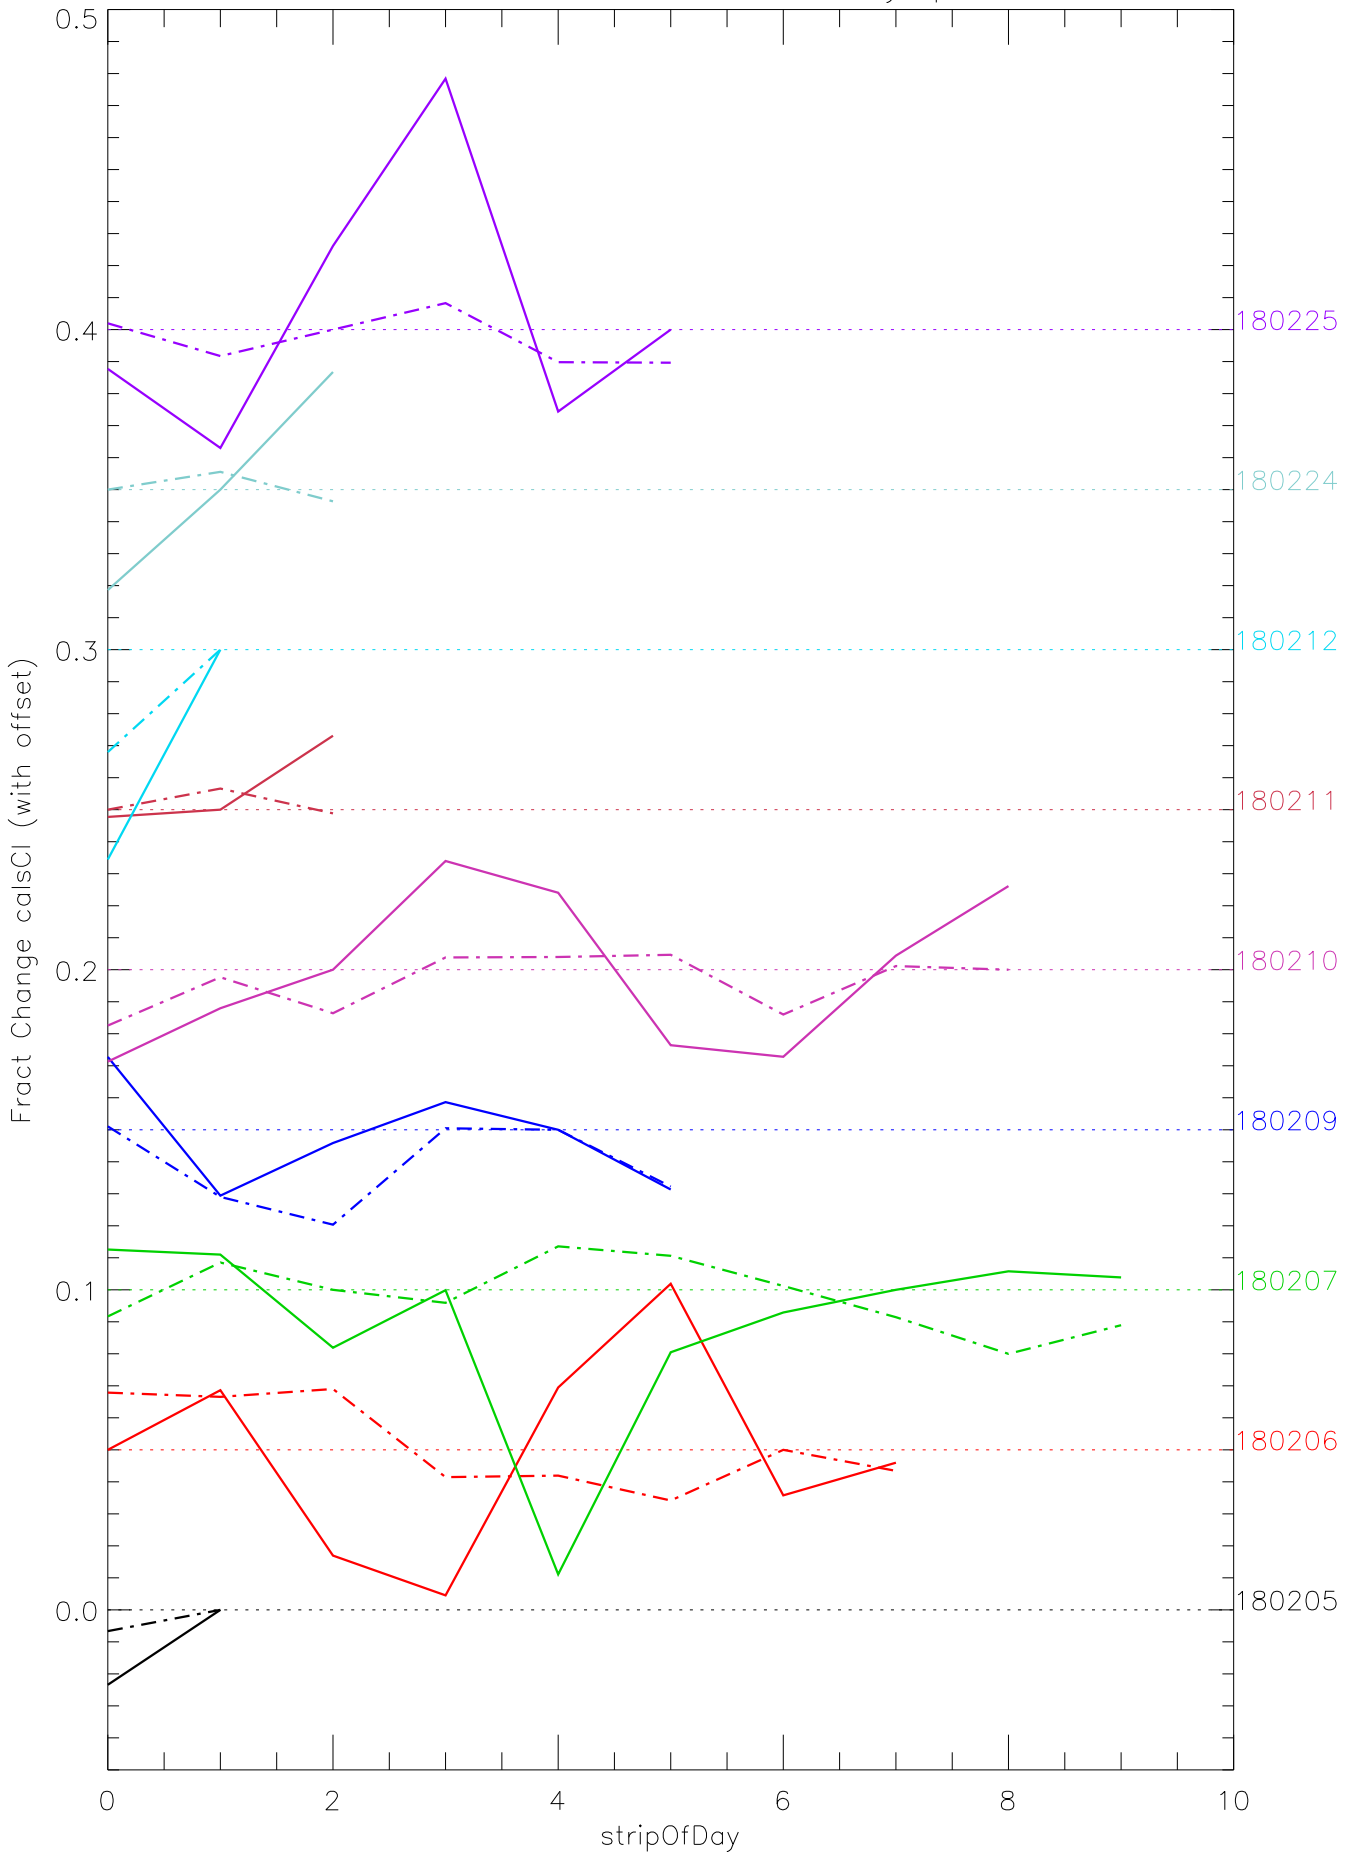

a2048 calsci factors for each day. pixel:0

a2048 calsci factors for each day. pixel:1

a2048 calsci factors for each day. pixel:2

a2048 calsci factors for each day. pixel:3

a2048 calsci factors for each day. pixel:4

a2048 calsci factors for each day. pixel:5

a2048 calsci factors for each day. pixel:6