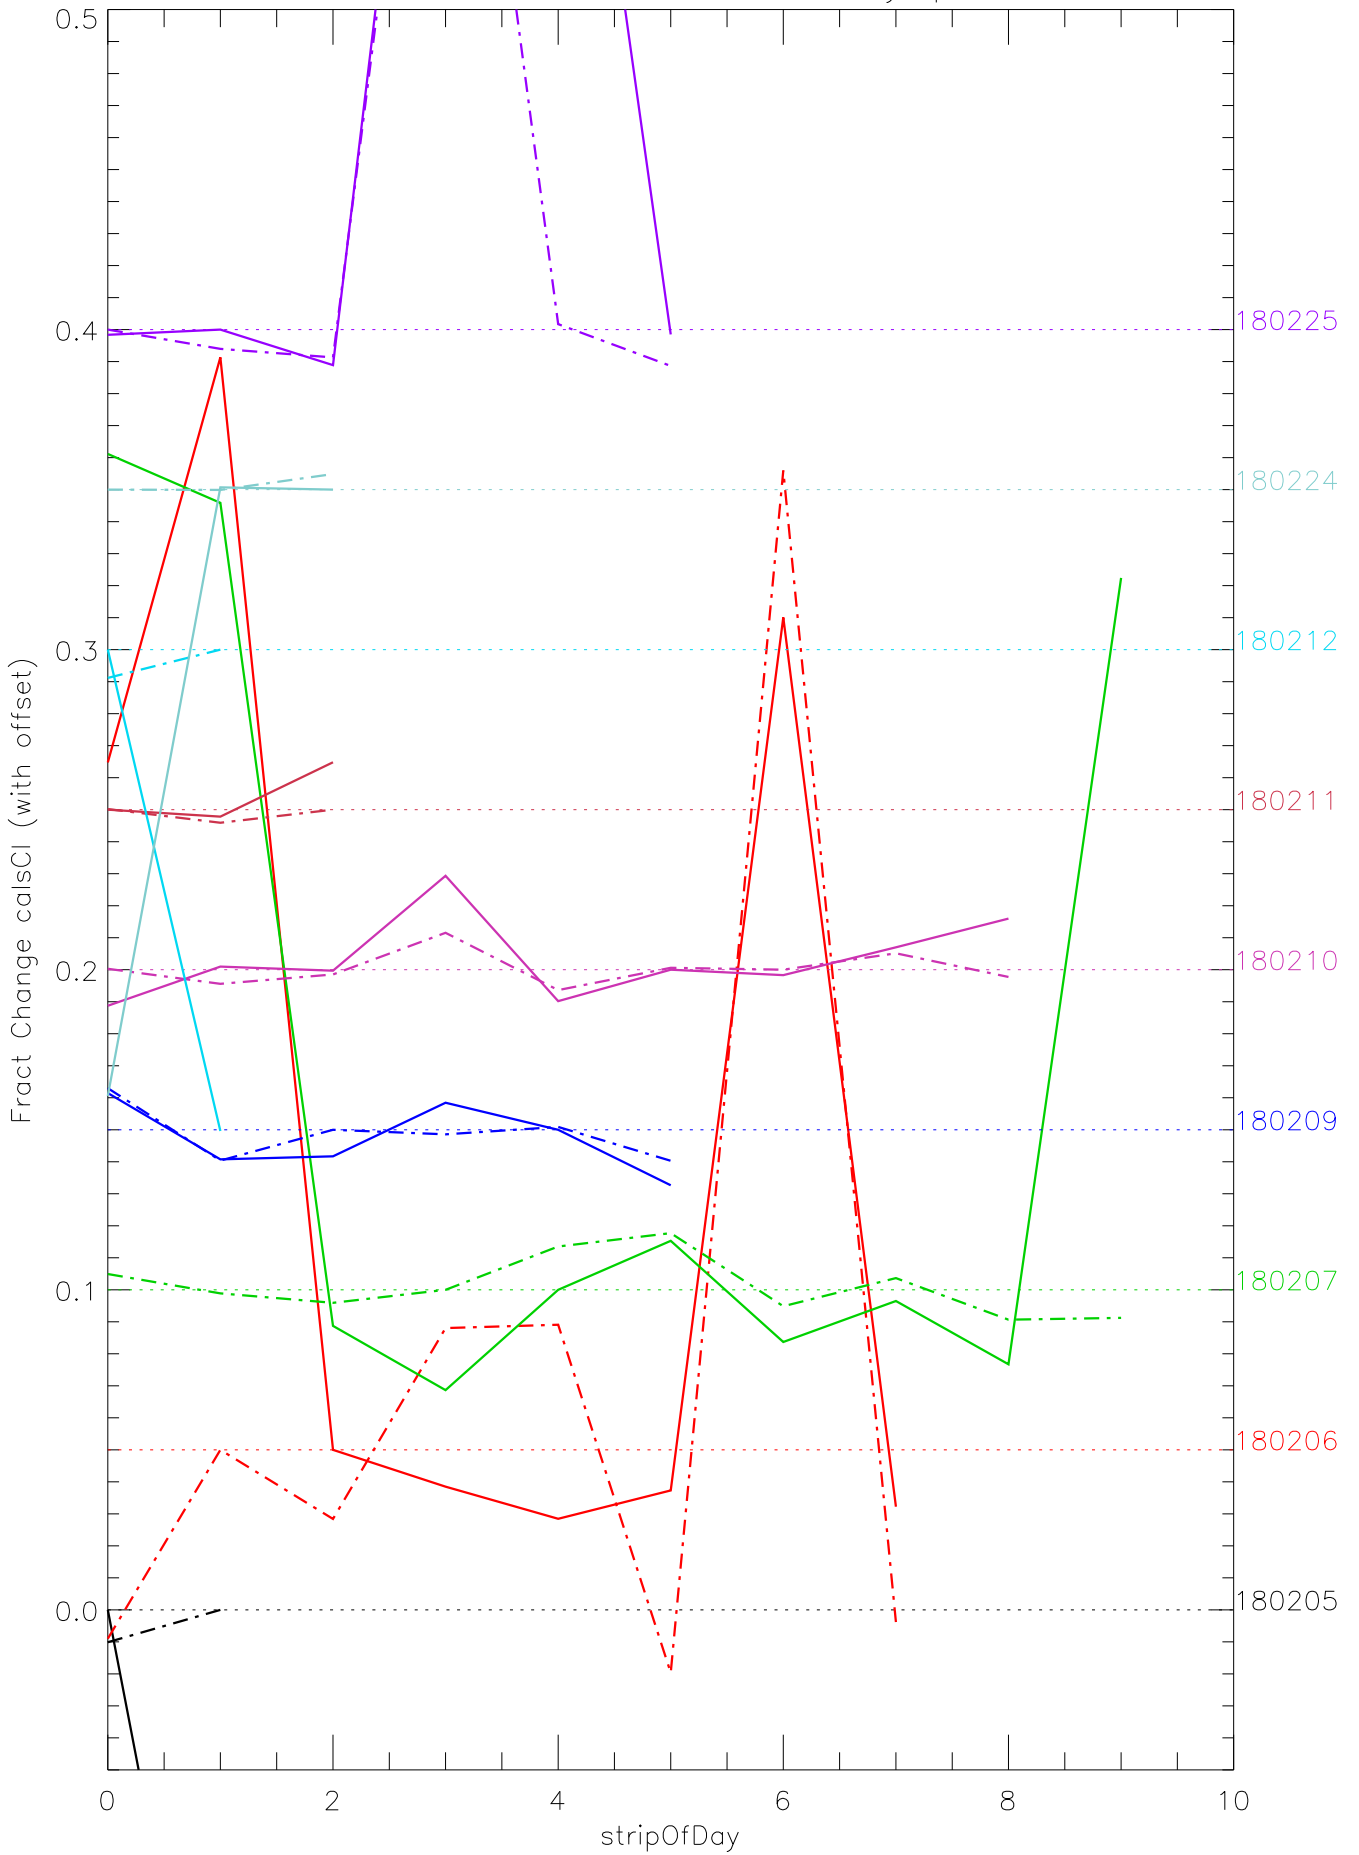

a2048 calsci factors for each day. pixel:0

a2048 calsci factors for each day. pixel:1

a2048 calsci factors for each day. pixel:2

a2048 calsci factors for each day. pixel:3

a2048 calsci factors for each day. pixel:4

a2048 calsci factors for each day. pixel:5

a2048 calsci factors for each day. pixel:6