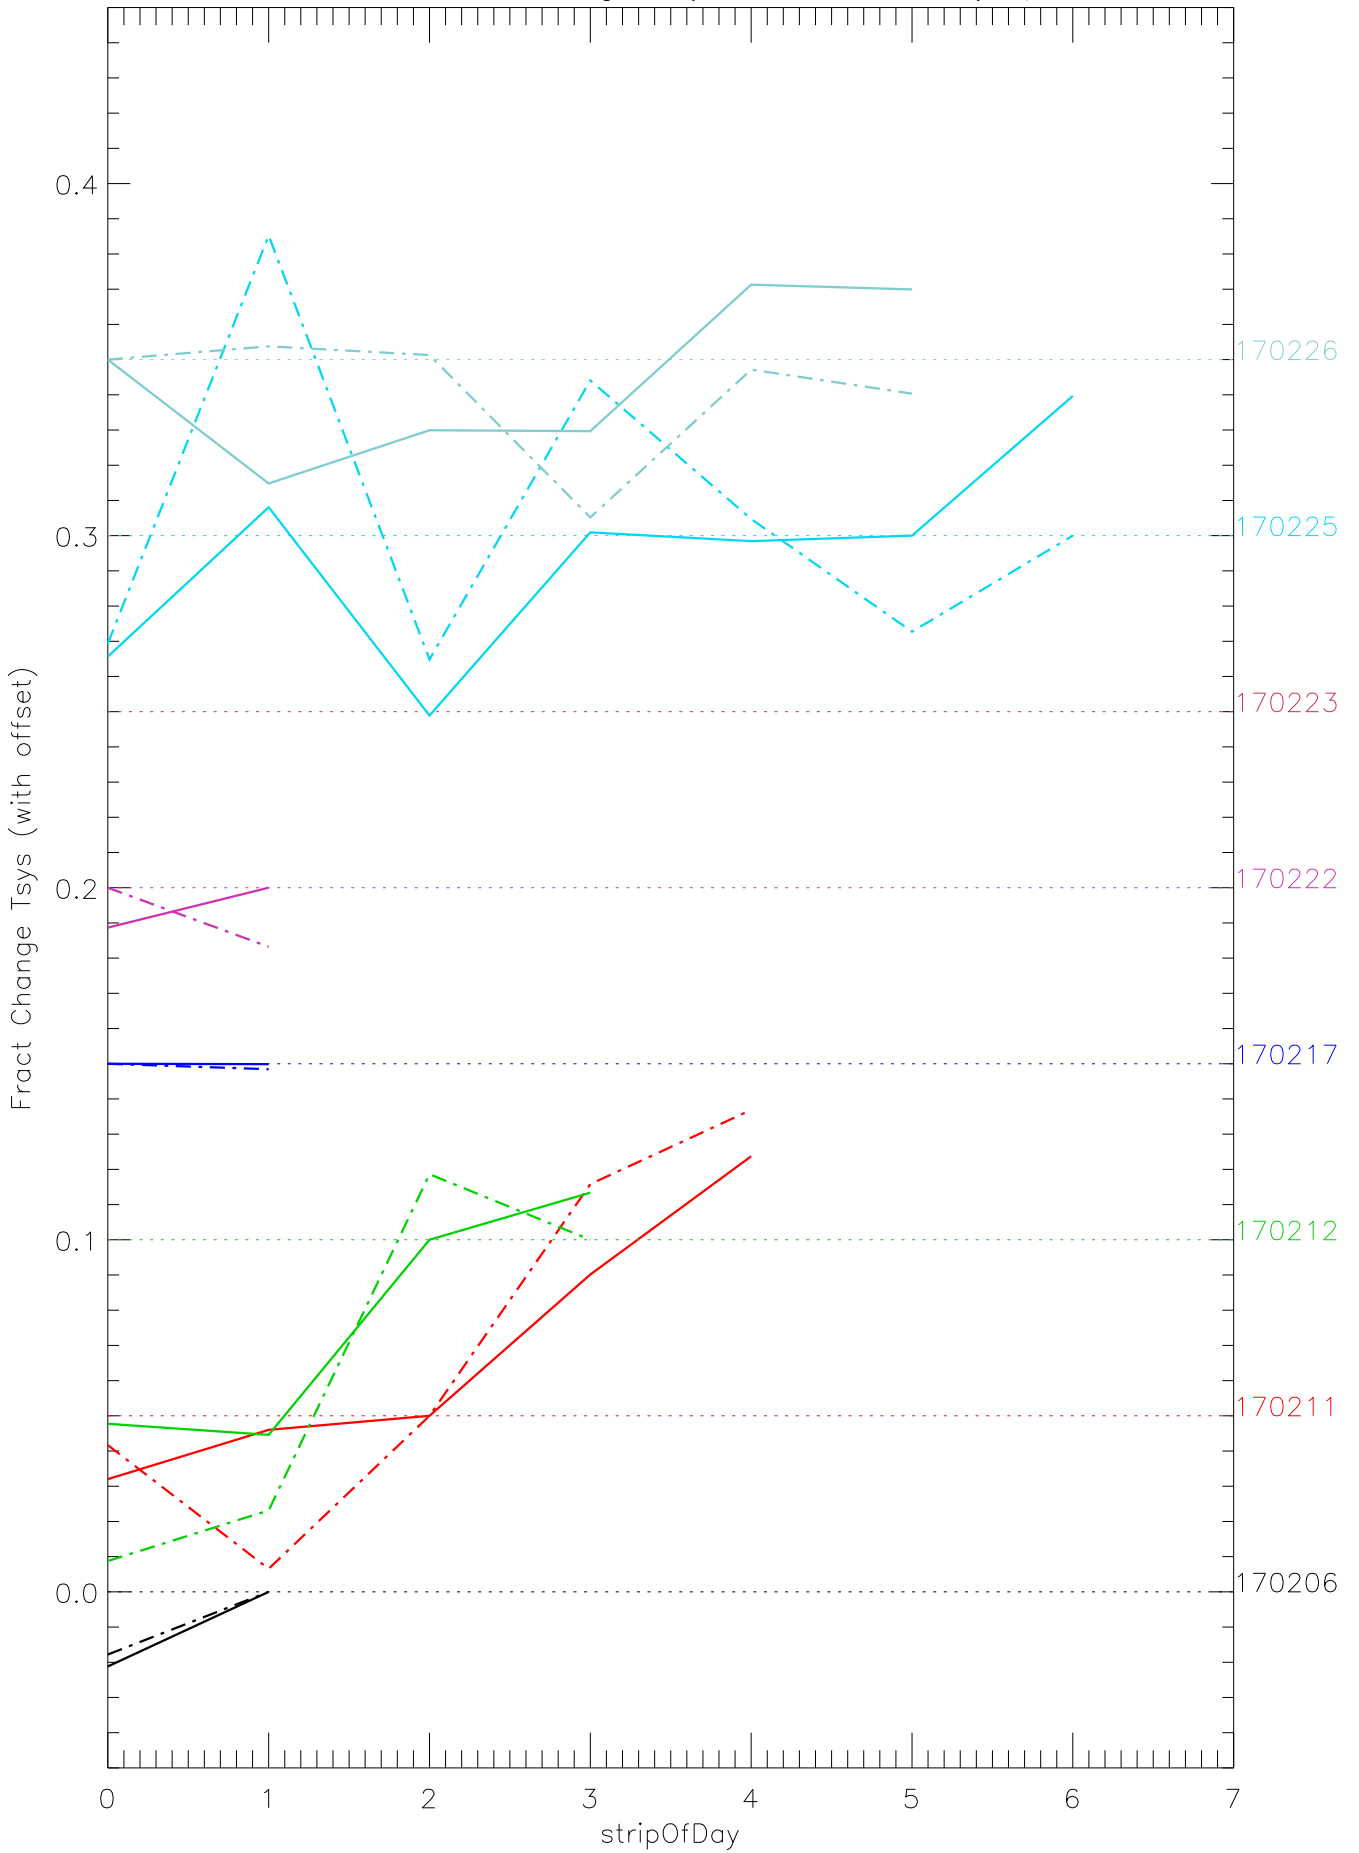

a2048 fractional change TsysK for each day. pixel:0

a2048 fractional change TsysK for each day. pixel:1

a2048 fractional change TsysK for each day. pixel:2

a2048 fractional change TsysK for each day. pixel:4

a2048 fractional change TsysK for each day. pixel:5

a2048 fractional change TsysK for each day. pixel:6