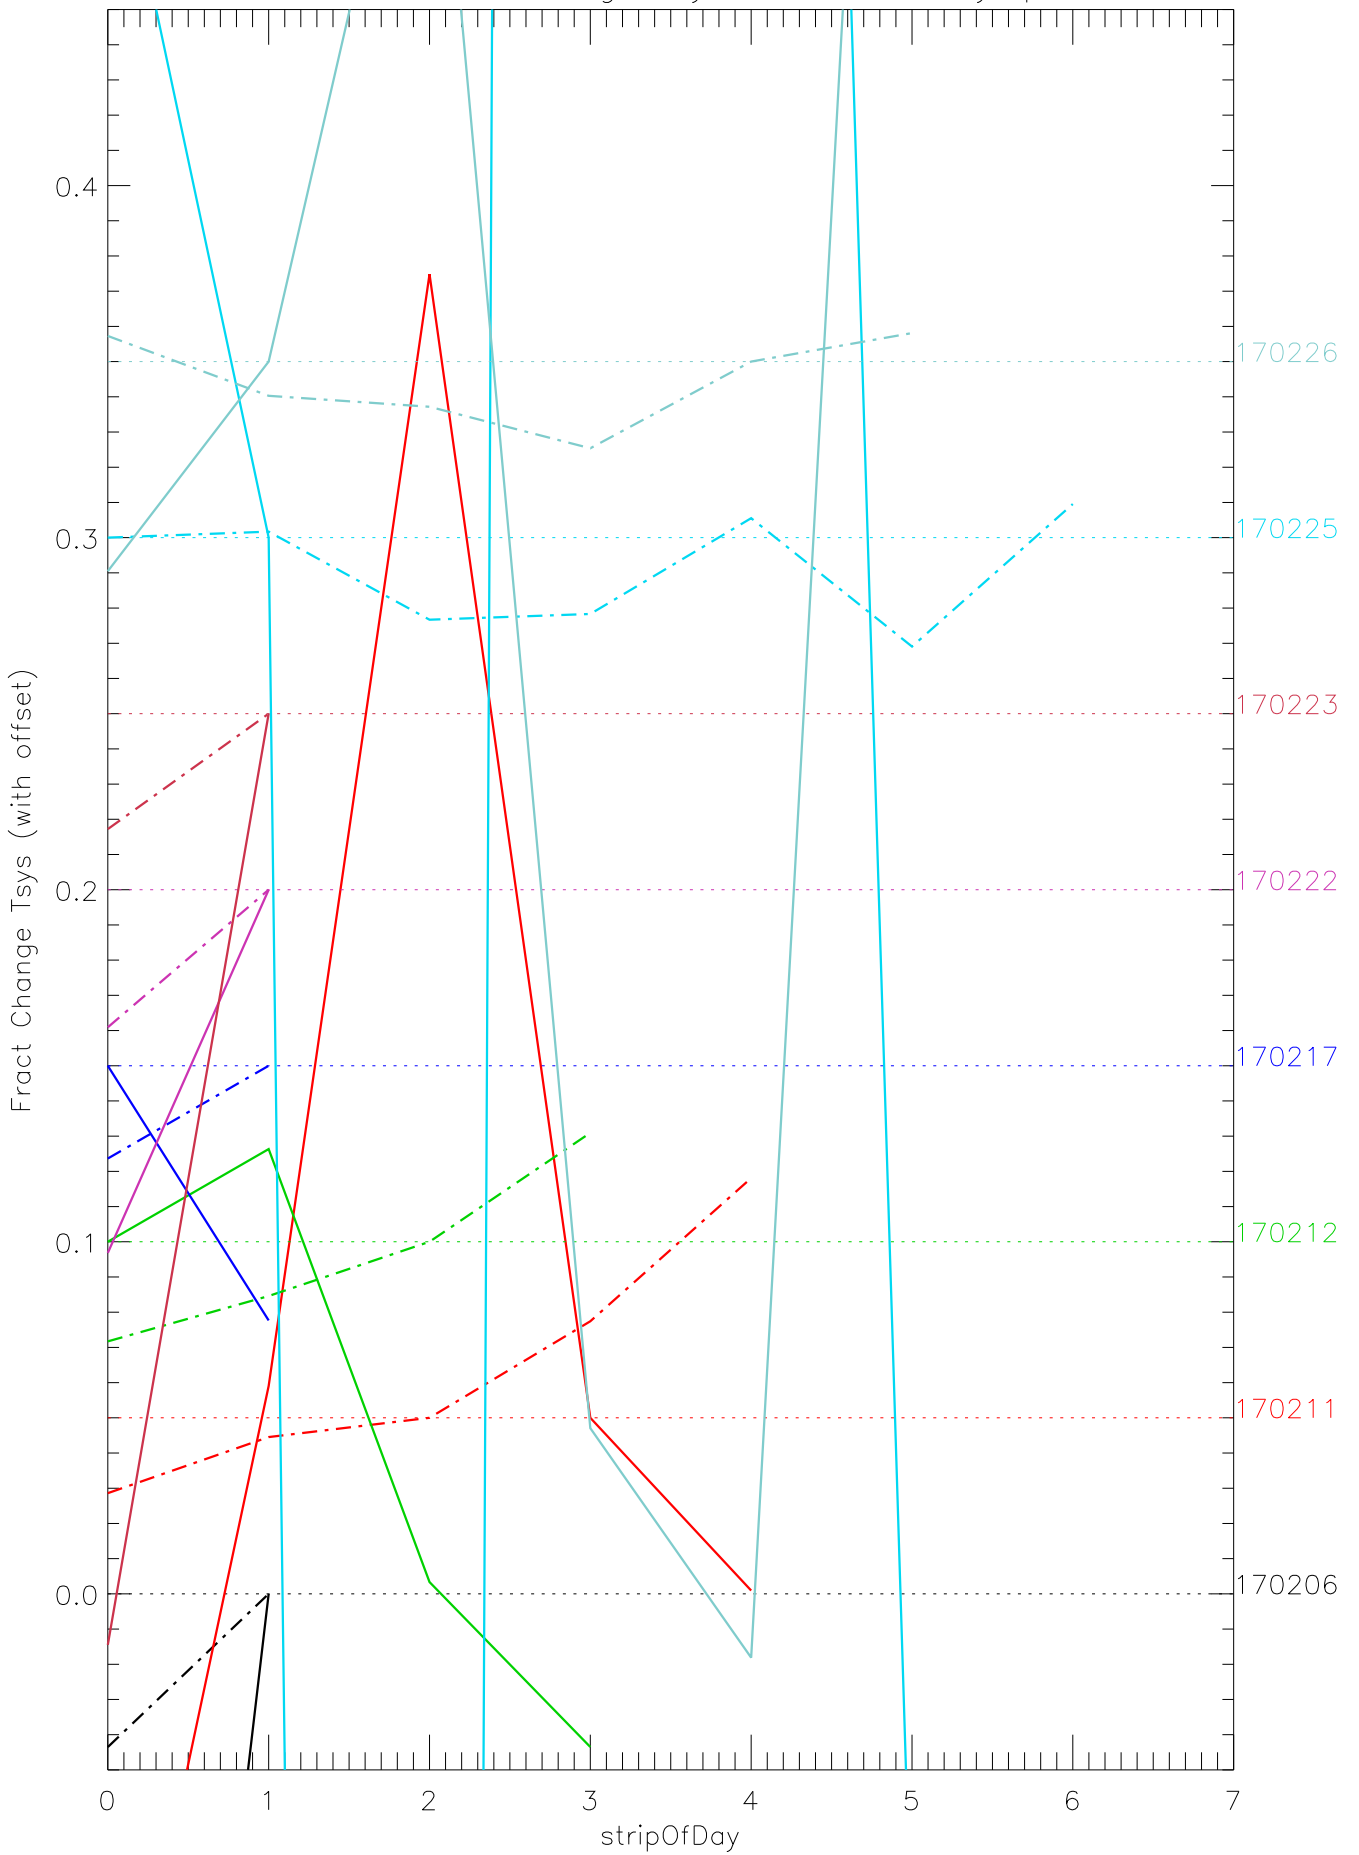

a2048 fractional change TsysK for each day. pixel:0

a2048 fractional change TsysK for each day. pixel:1

a2048 fractional change TsysK for each day. pixel:2

a2048 fractional change TsysK for each day. pixel:4

a2048 fractional change TsysK for each day. pixel:5

a2048 fractional change TsysK for each day. pixel:6