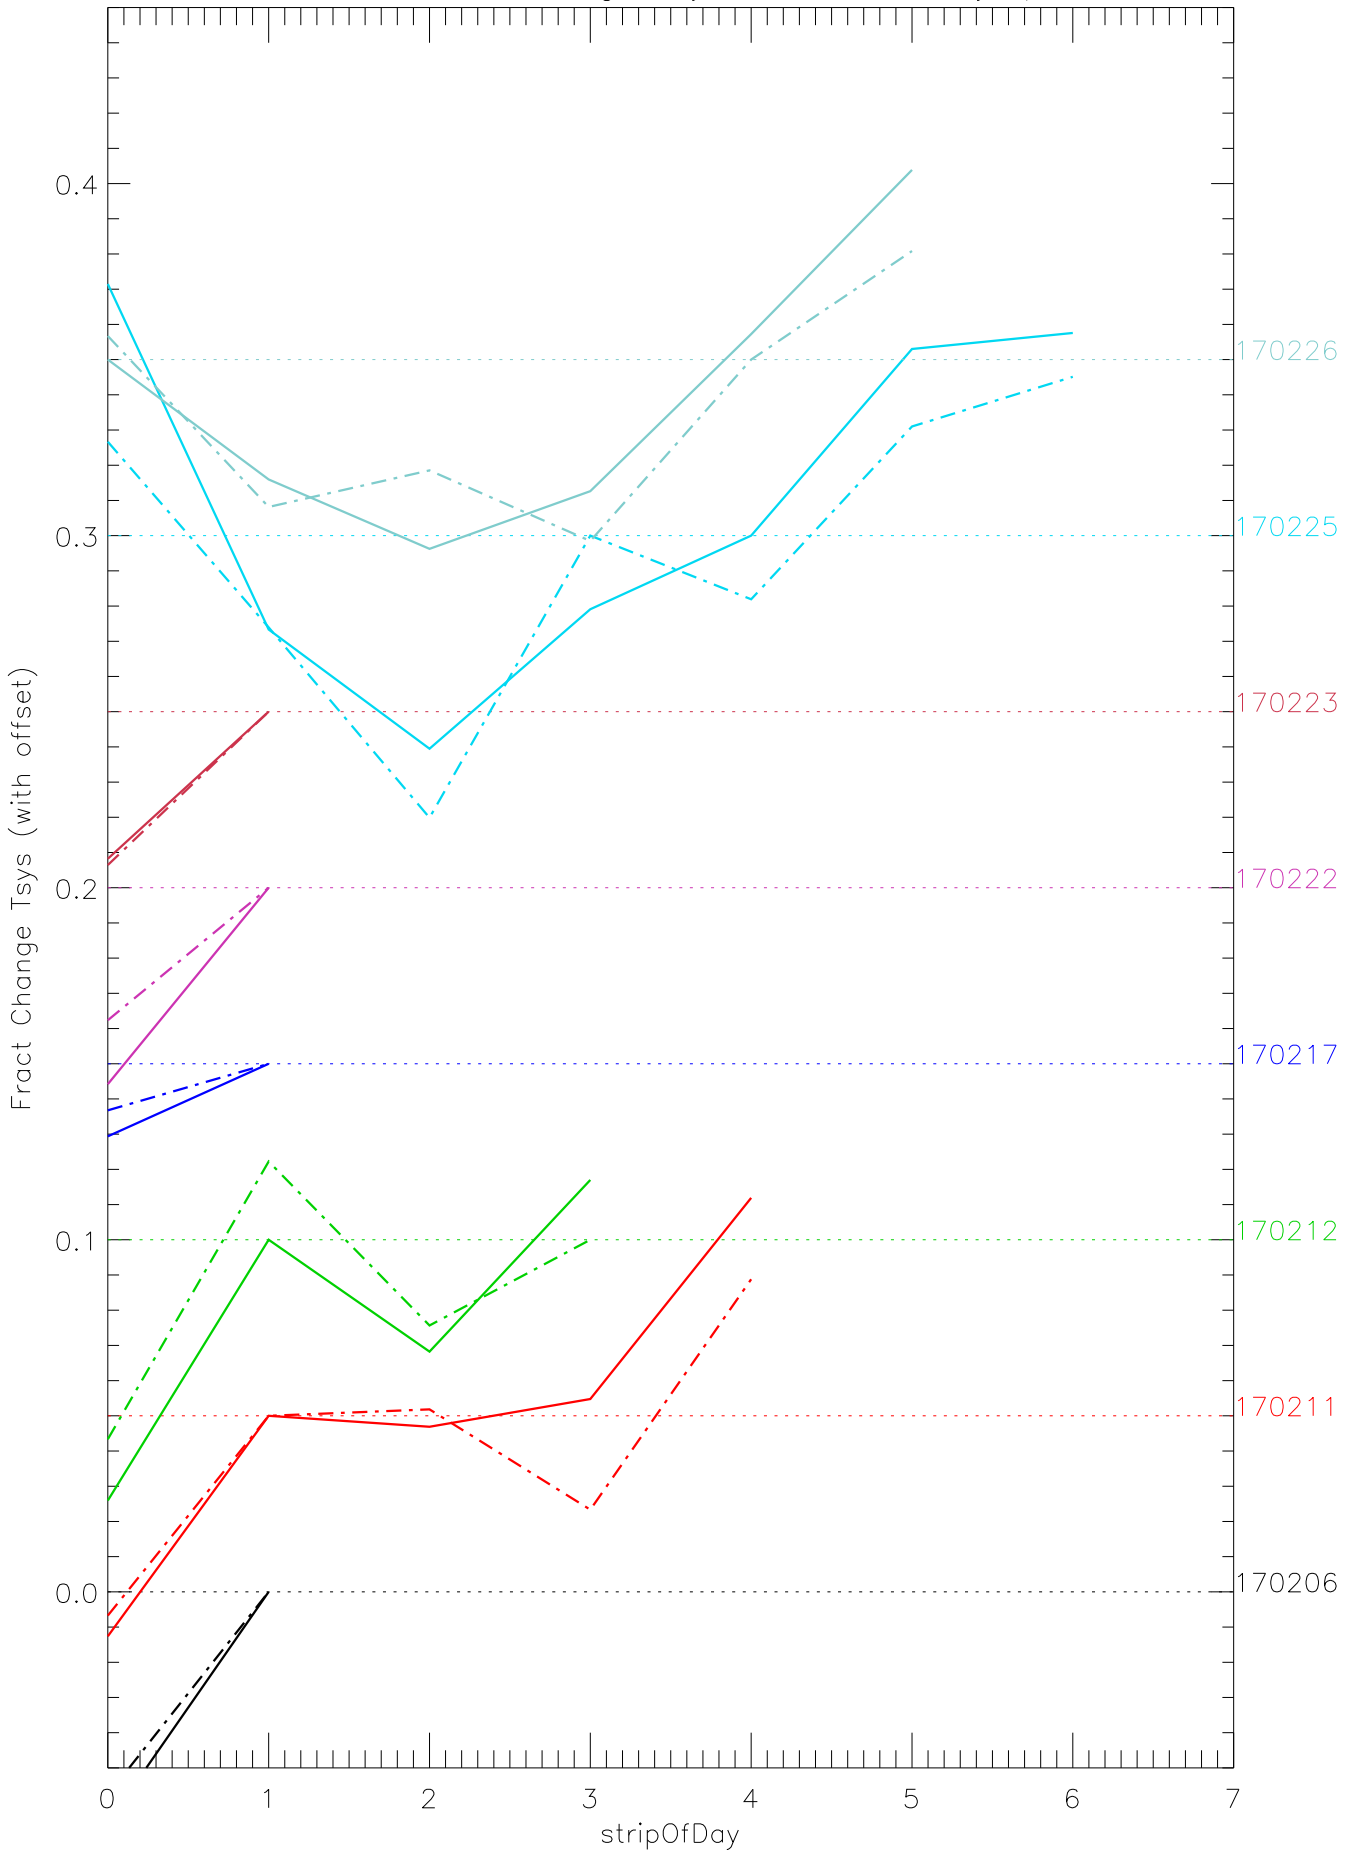

a2048 fractional change TsysK for each day. pixel:0

a2048 fractional change TsysK for each day. pixel:1

a2048 fractional change TsysK for each day. pixel:2

a2048 fractional change TsysK for each day. pixel:4

a2048 fractional change TsysK for each day. pixel:5

a2048 fractional change TsysK for each day. pixel:6