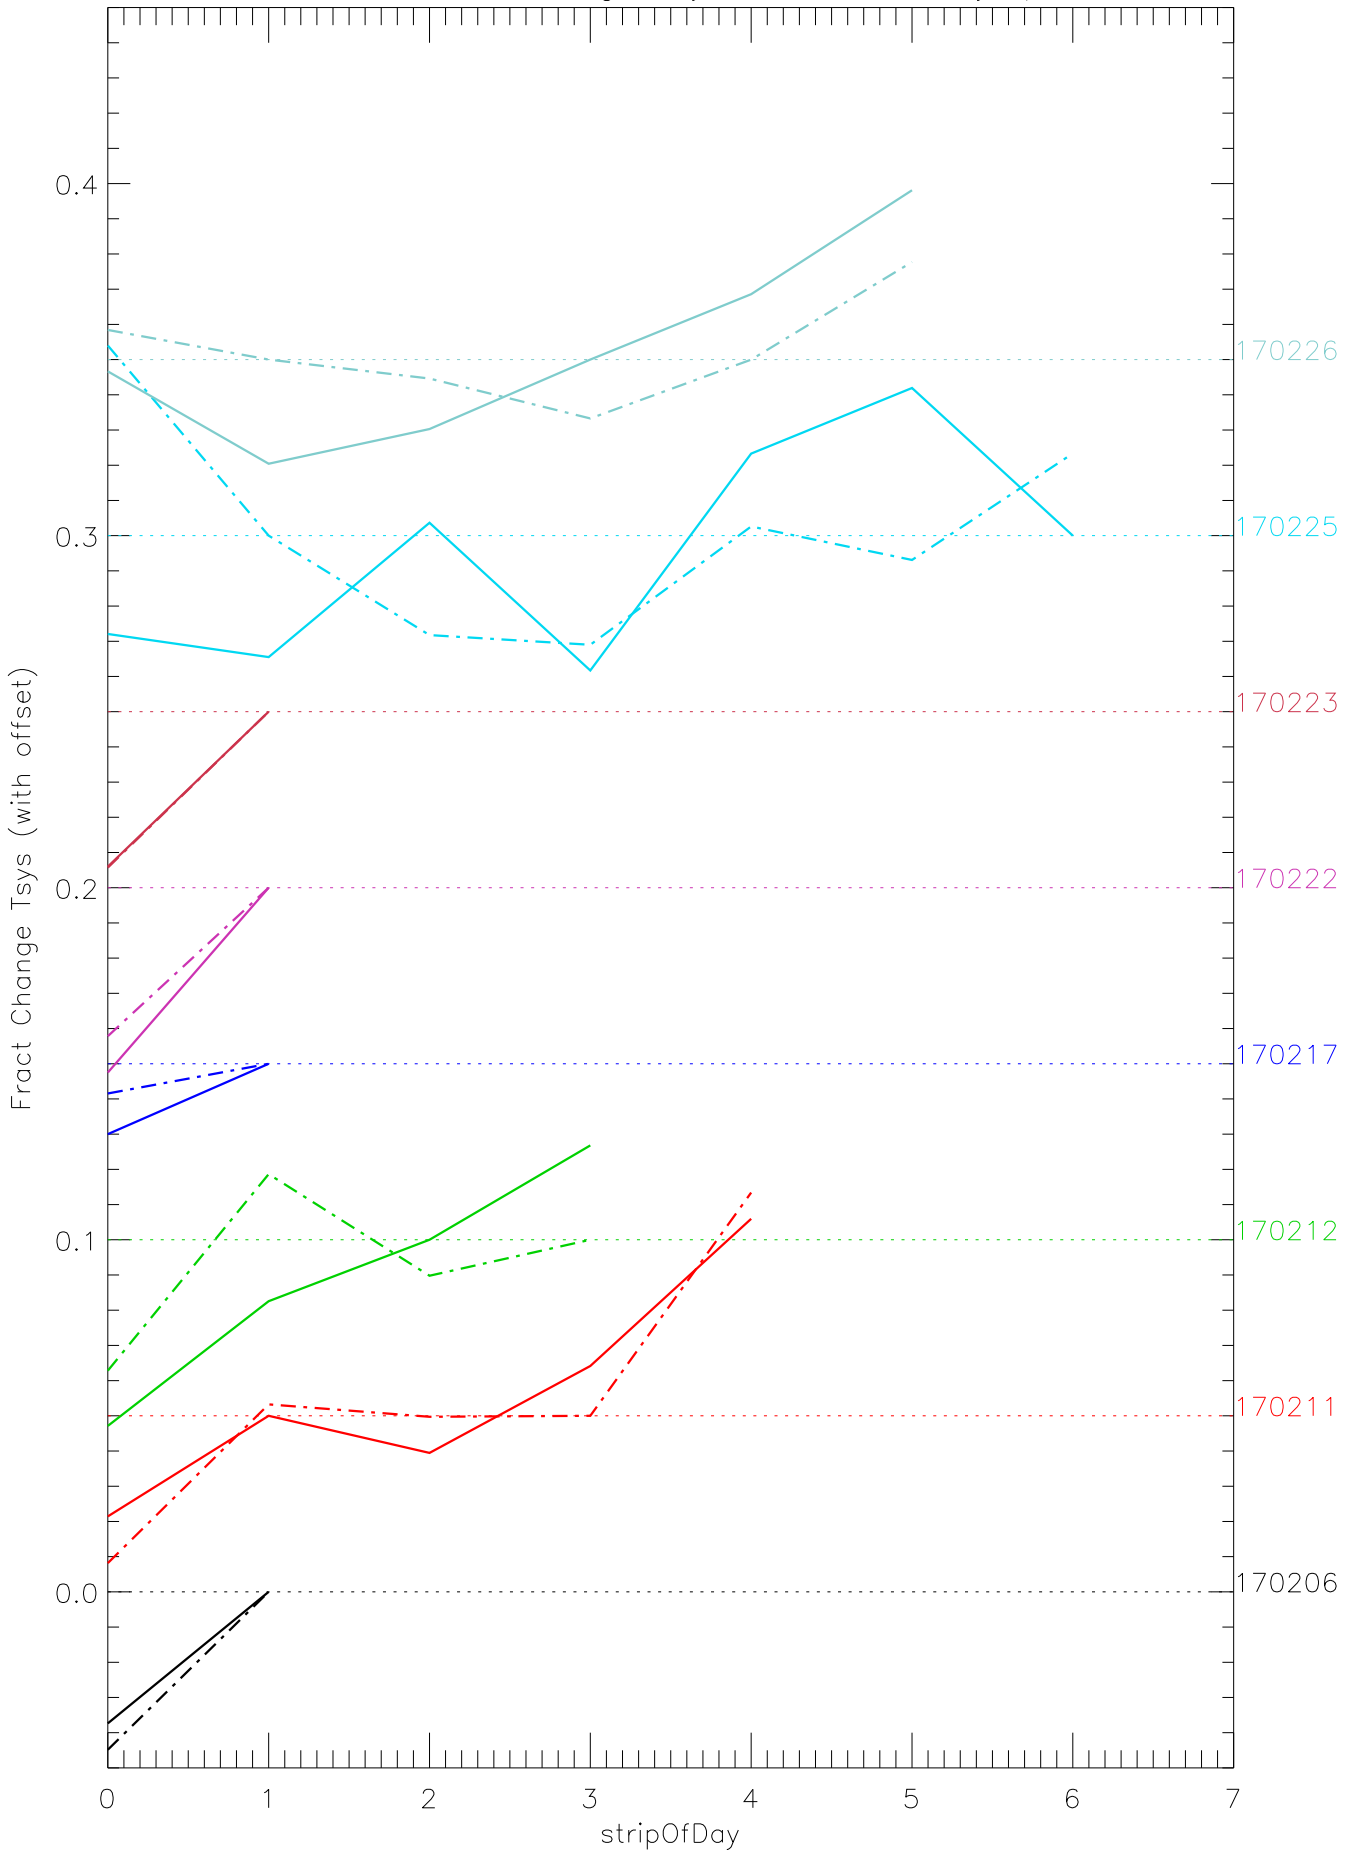

a2048 fractional change TsysK for each day. pixel:0

a2048 fractional change TsysK for each day. pixel:1

a2048 fractional change TsysK for each day. pixel:2

a2048 fractional change TsysK for each day. pixel:4

a2048 fractional change TsysK for each day. pixel:5

a2048 fractional change TsysK for each day. pixel:6