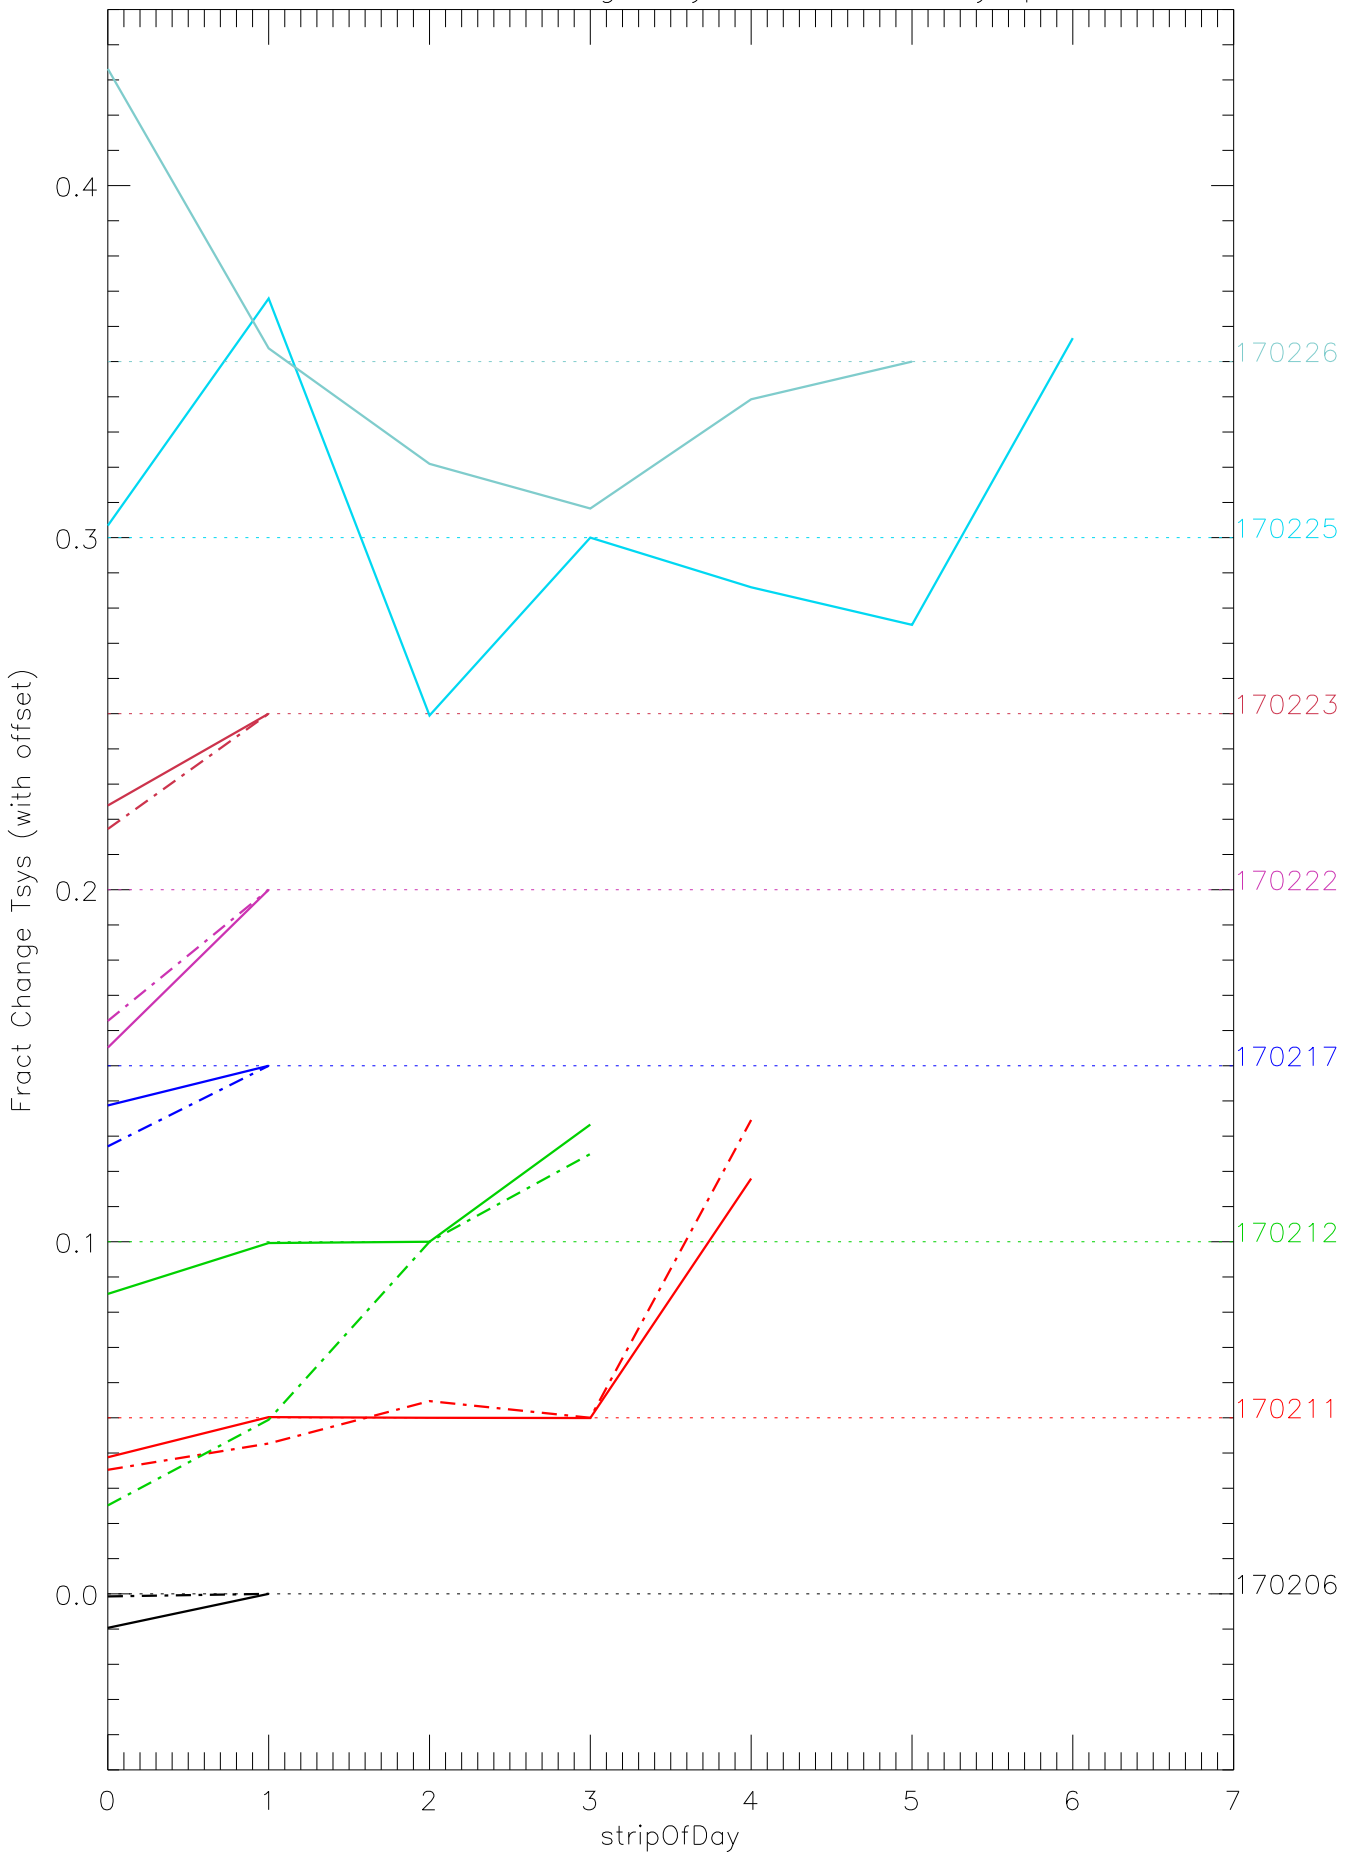

a2048 fractional change TsysK for each day. pixel:0

a2048 fractional change TsysK for each day. pixel:1

a2048 fractional change TsysK for each day. pixel:2

a2048 fractional change TsysK for each day. pixel:4

a2048 fractional change TsysK for each day. pixel:5

a2048 fractional change TsysK for each day. pixel:6