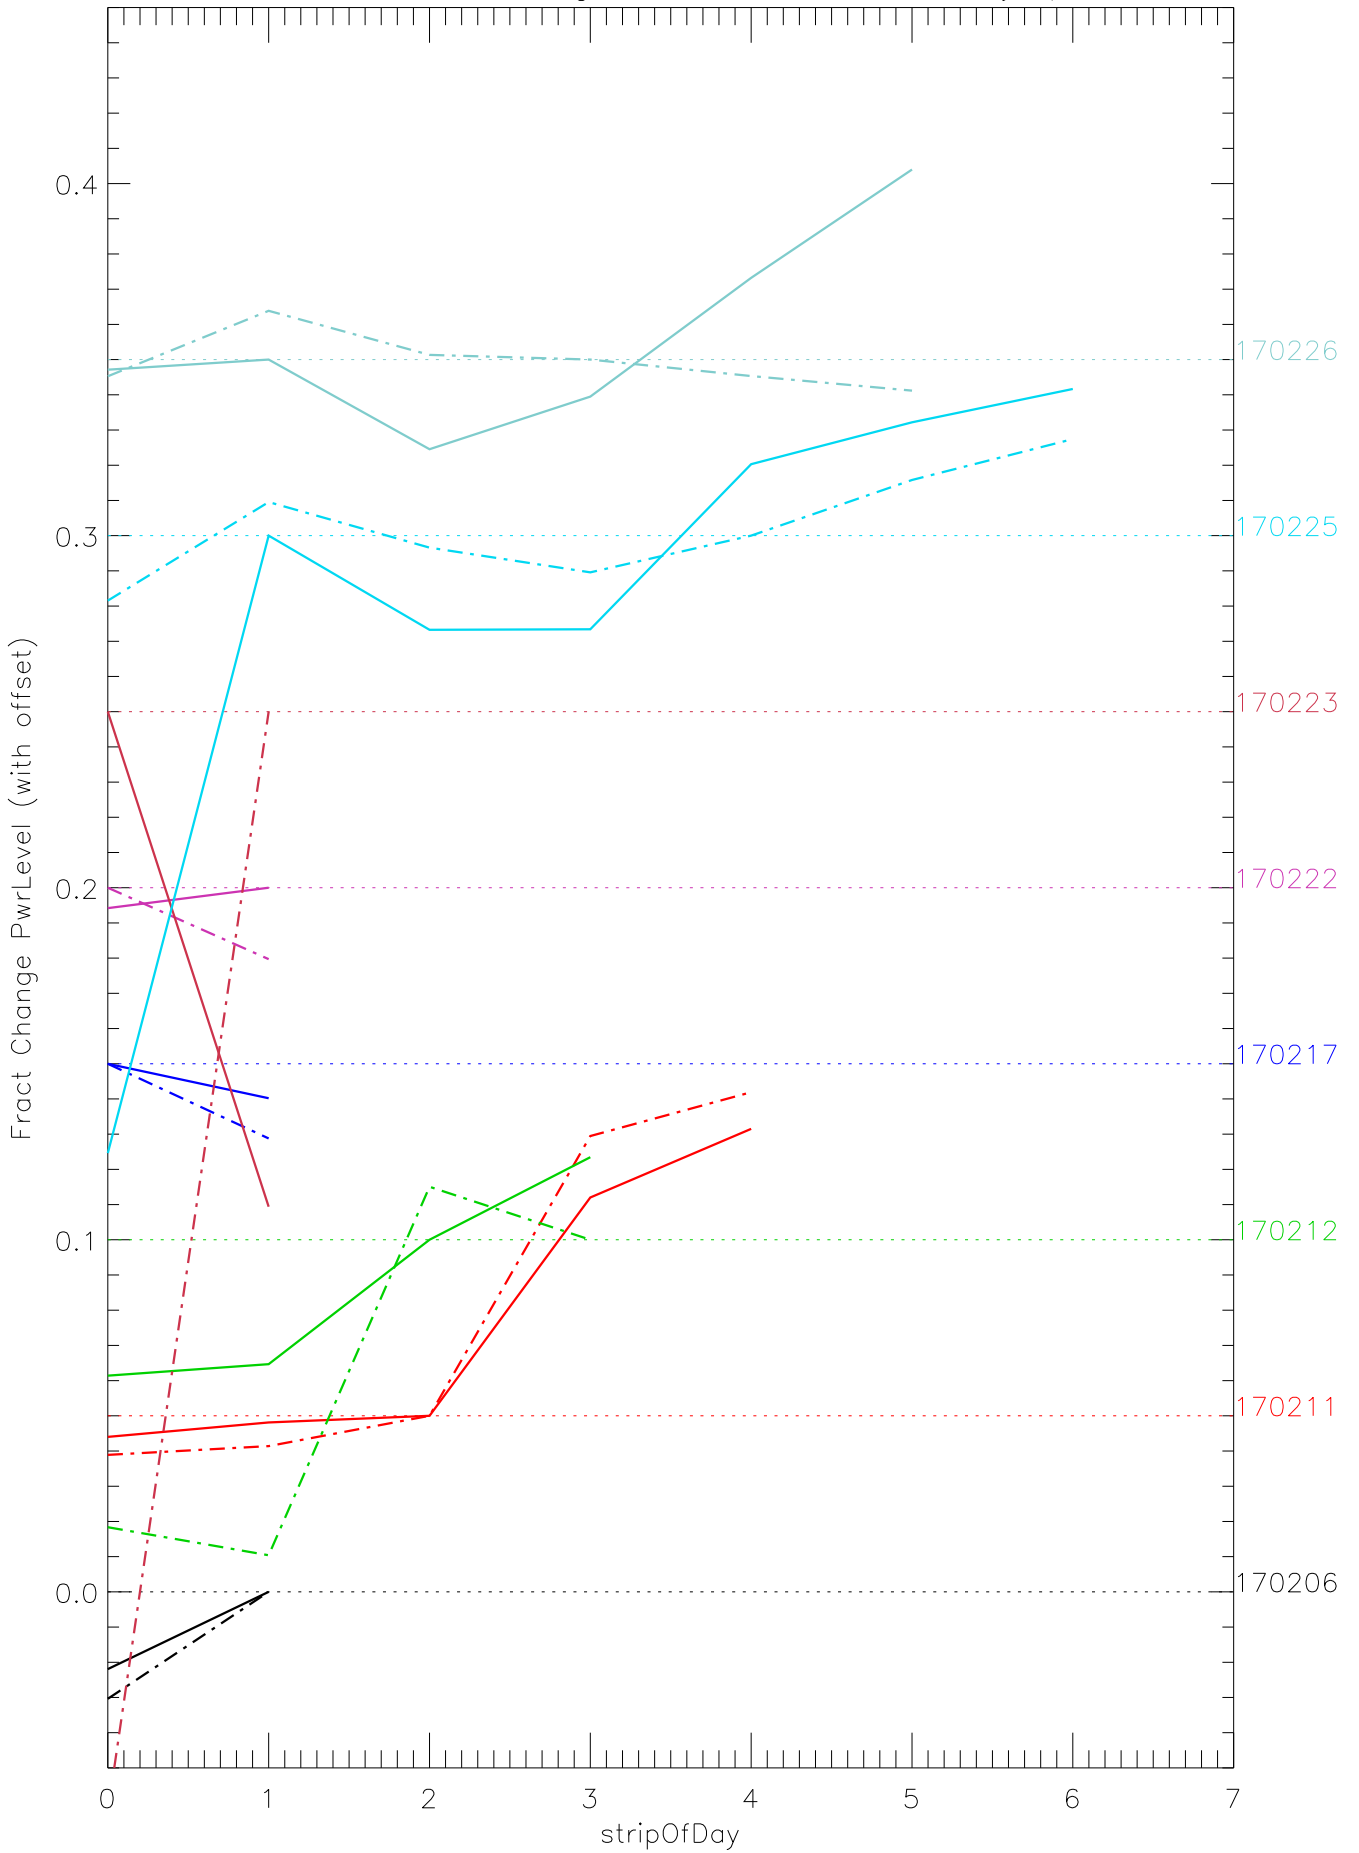

a2048 fractional change PwrLevel for each day. pixel:1

a2048 fractional change PwrLevel for each day. pixel:2

a2048 fractional change PwrLevel for each day. pixel:3

a2048 fractional change PwrLevel for each day. pixel:5