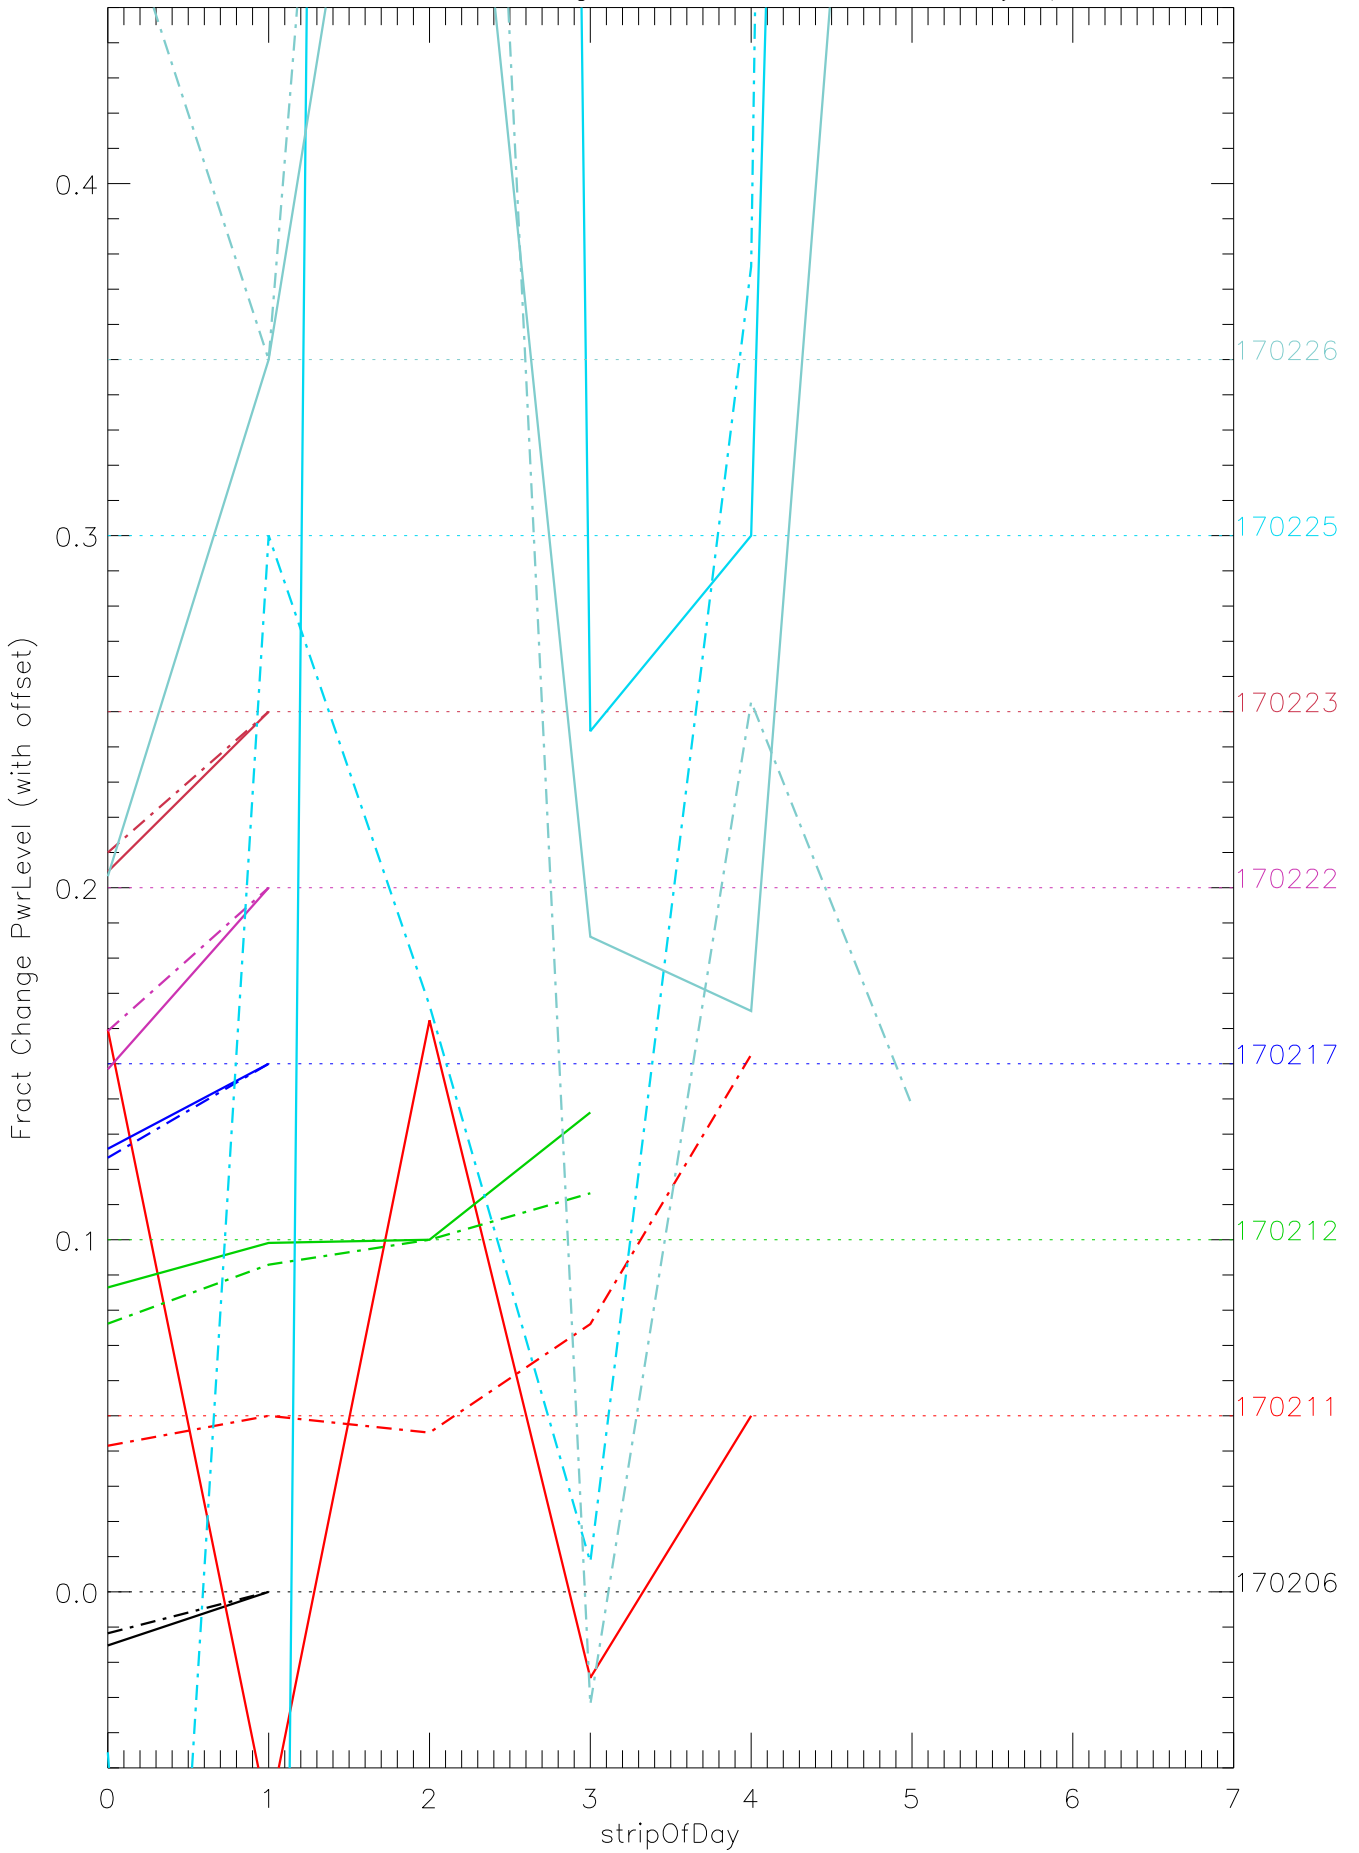

a2048 fractional change PwrLevel for each day. pixel:1

a2048 fractional change PwrLevel for each day. pixel:2

a2048 fractional change PwrLevel for each day. pixel:3

a2048 fractional change PwrLevel for each day. pixel:5