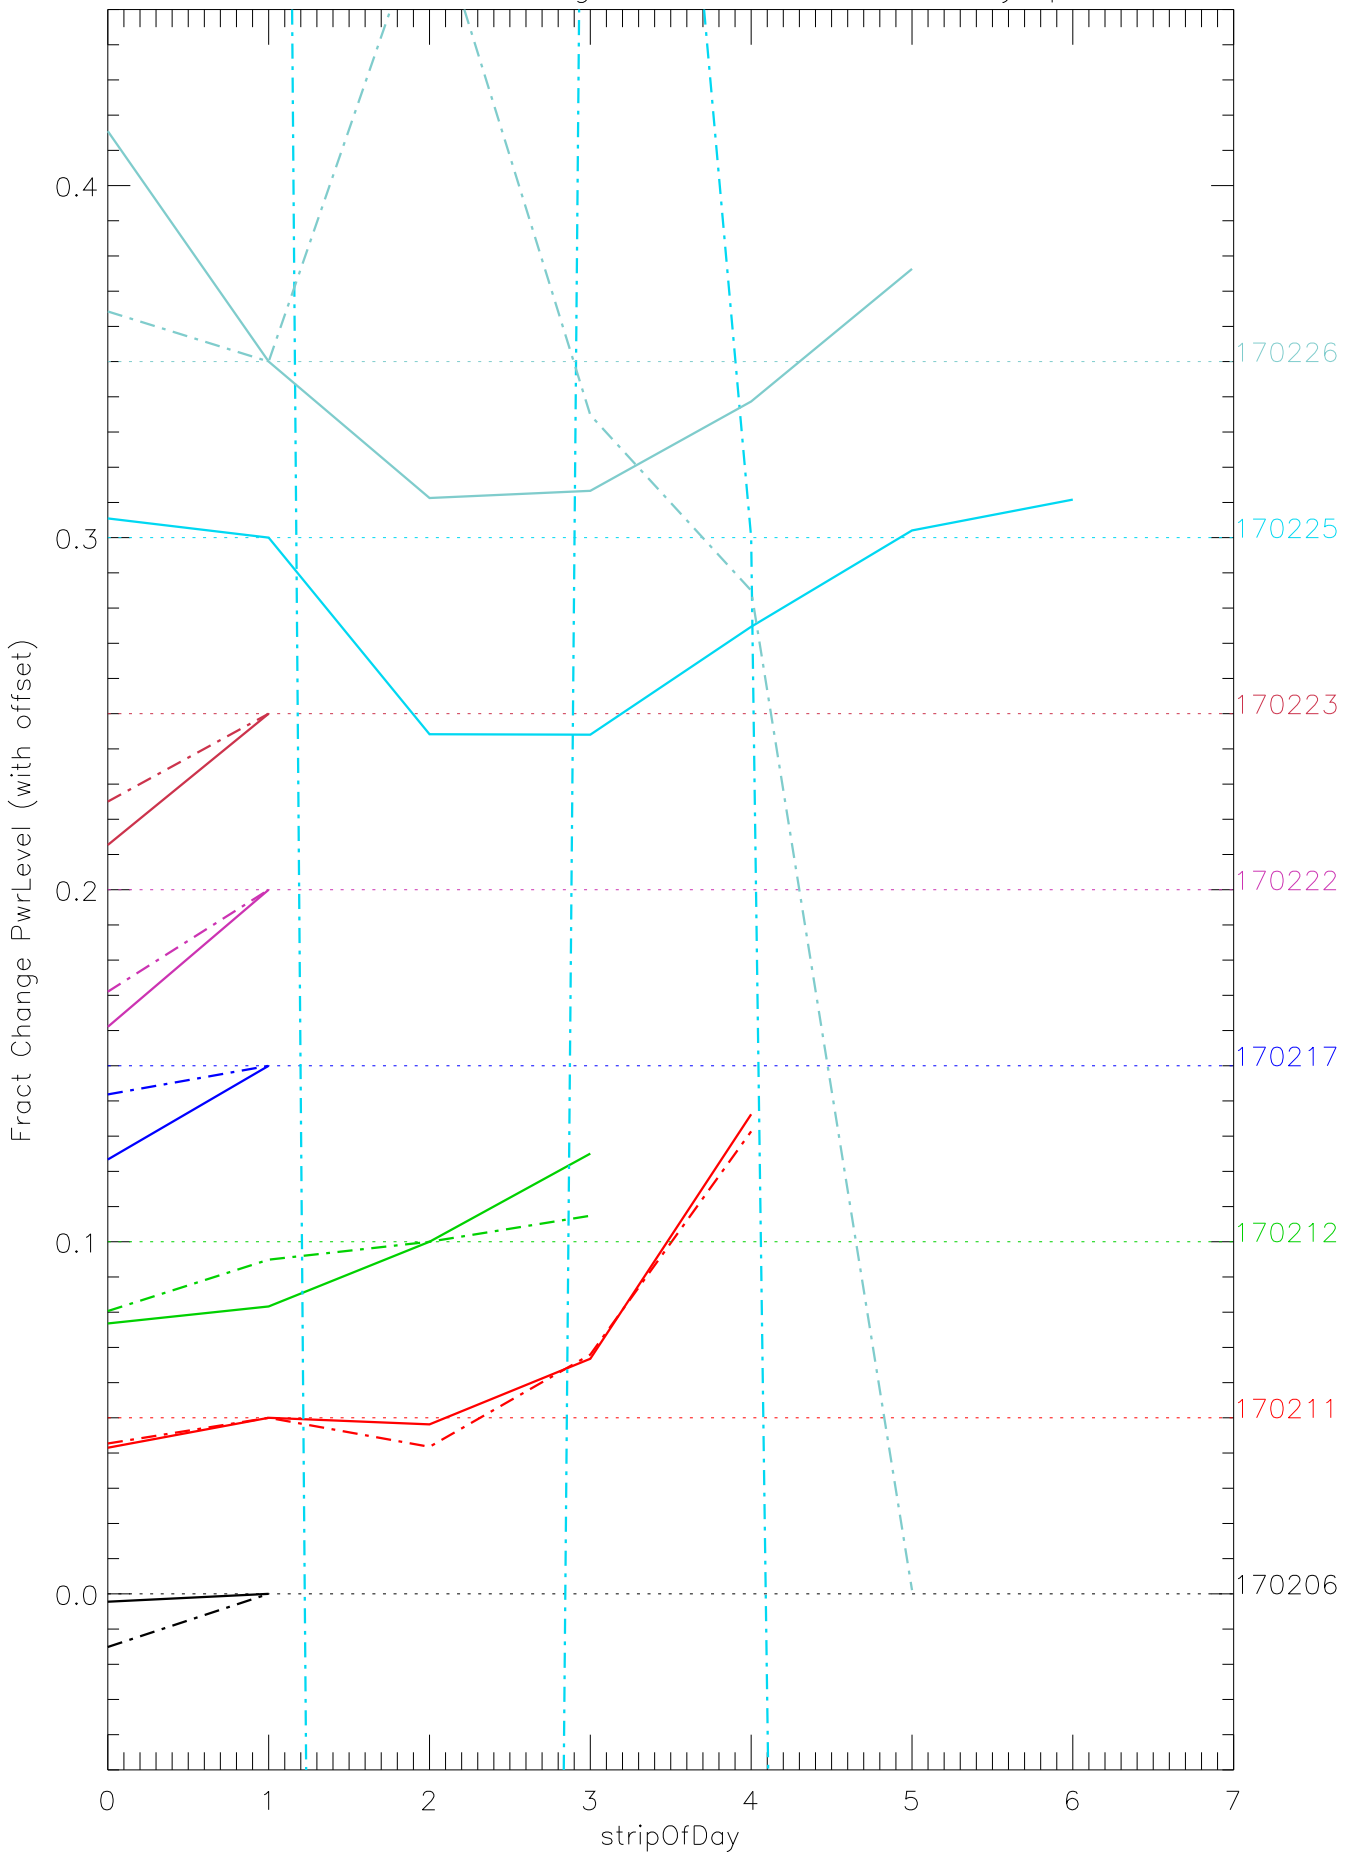

a2048 fractional change PwrLevel for each day. pixel:1

a2048 fractional change PwrLevel for each day. pixel:2

a2048 fractional change PwrLevel for each day. pixel:3

a2048 fractional change PwrLevel for each day. pixel:5