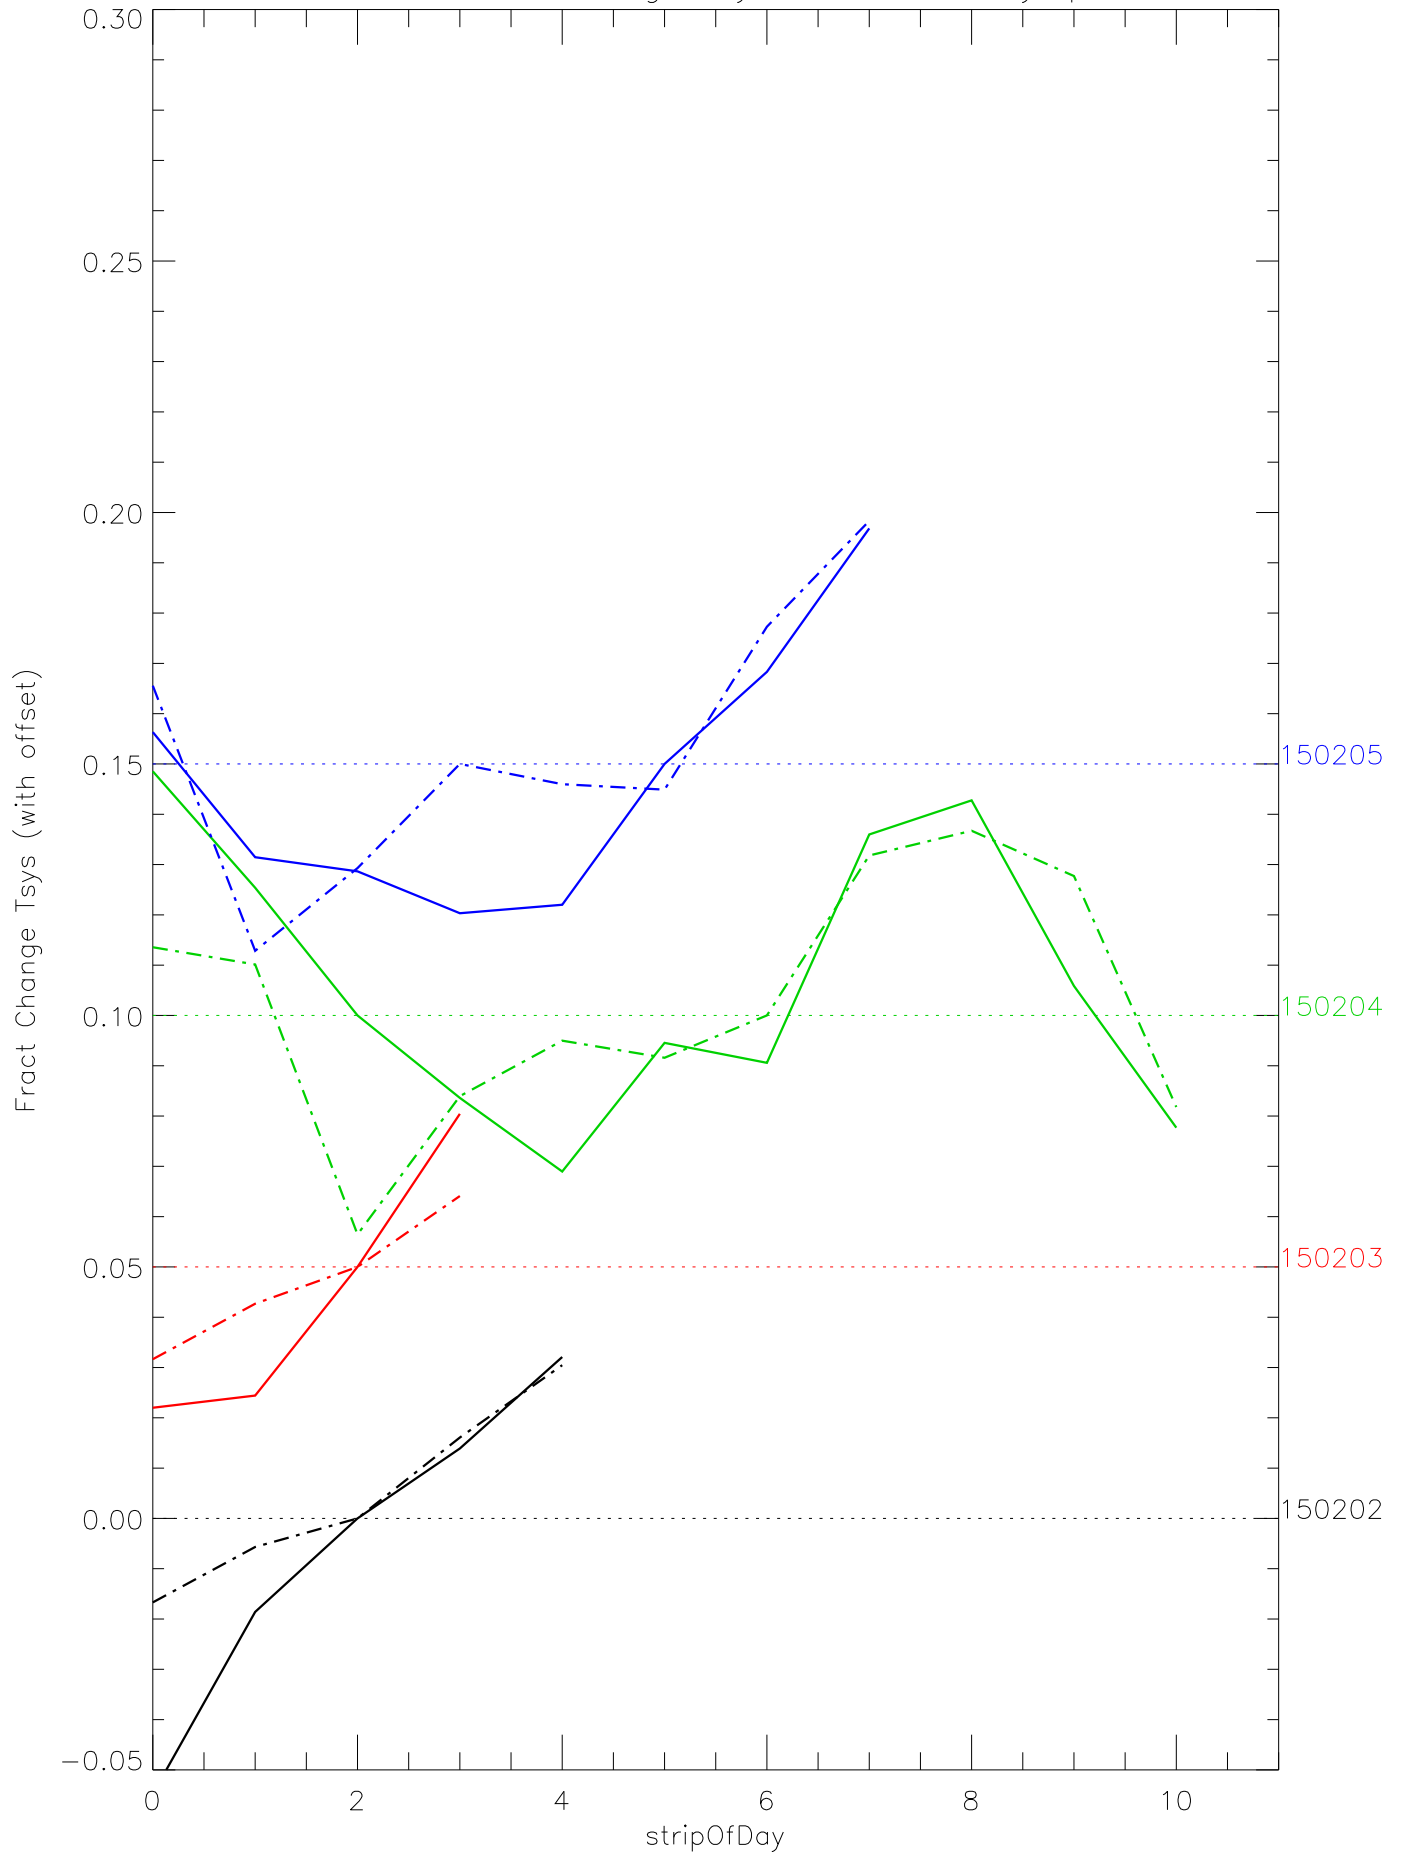

a2048 fractional change TsysK for each day. pixel:0

a2048 fractional change TsysK for each day. pixel:1

a2048 fractional change TsysK for each day. pixel:2

a2048 fractional change TsysK for each day. pixel:3

a2048 fractional change TsysK for each day. pixel:4

a2048 fractional change TsysK for each day. pixel:5

a2048 fractional change TsysK for each day. pixel:6