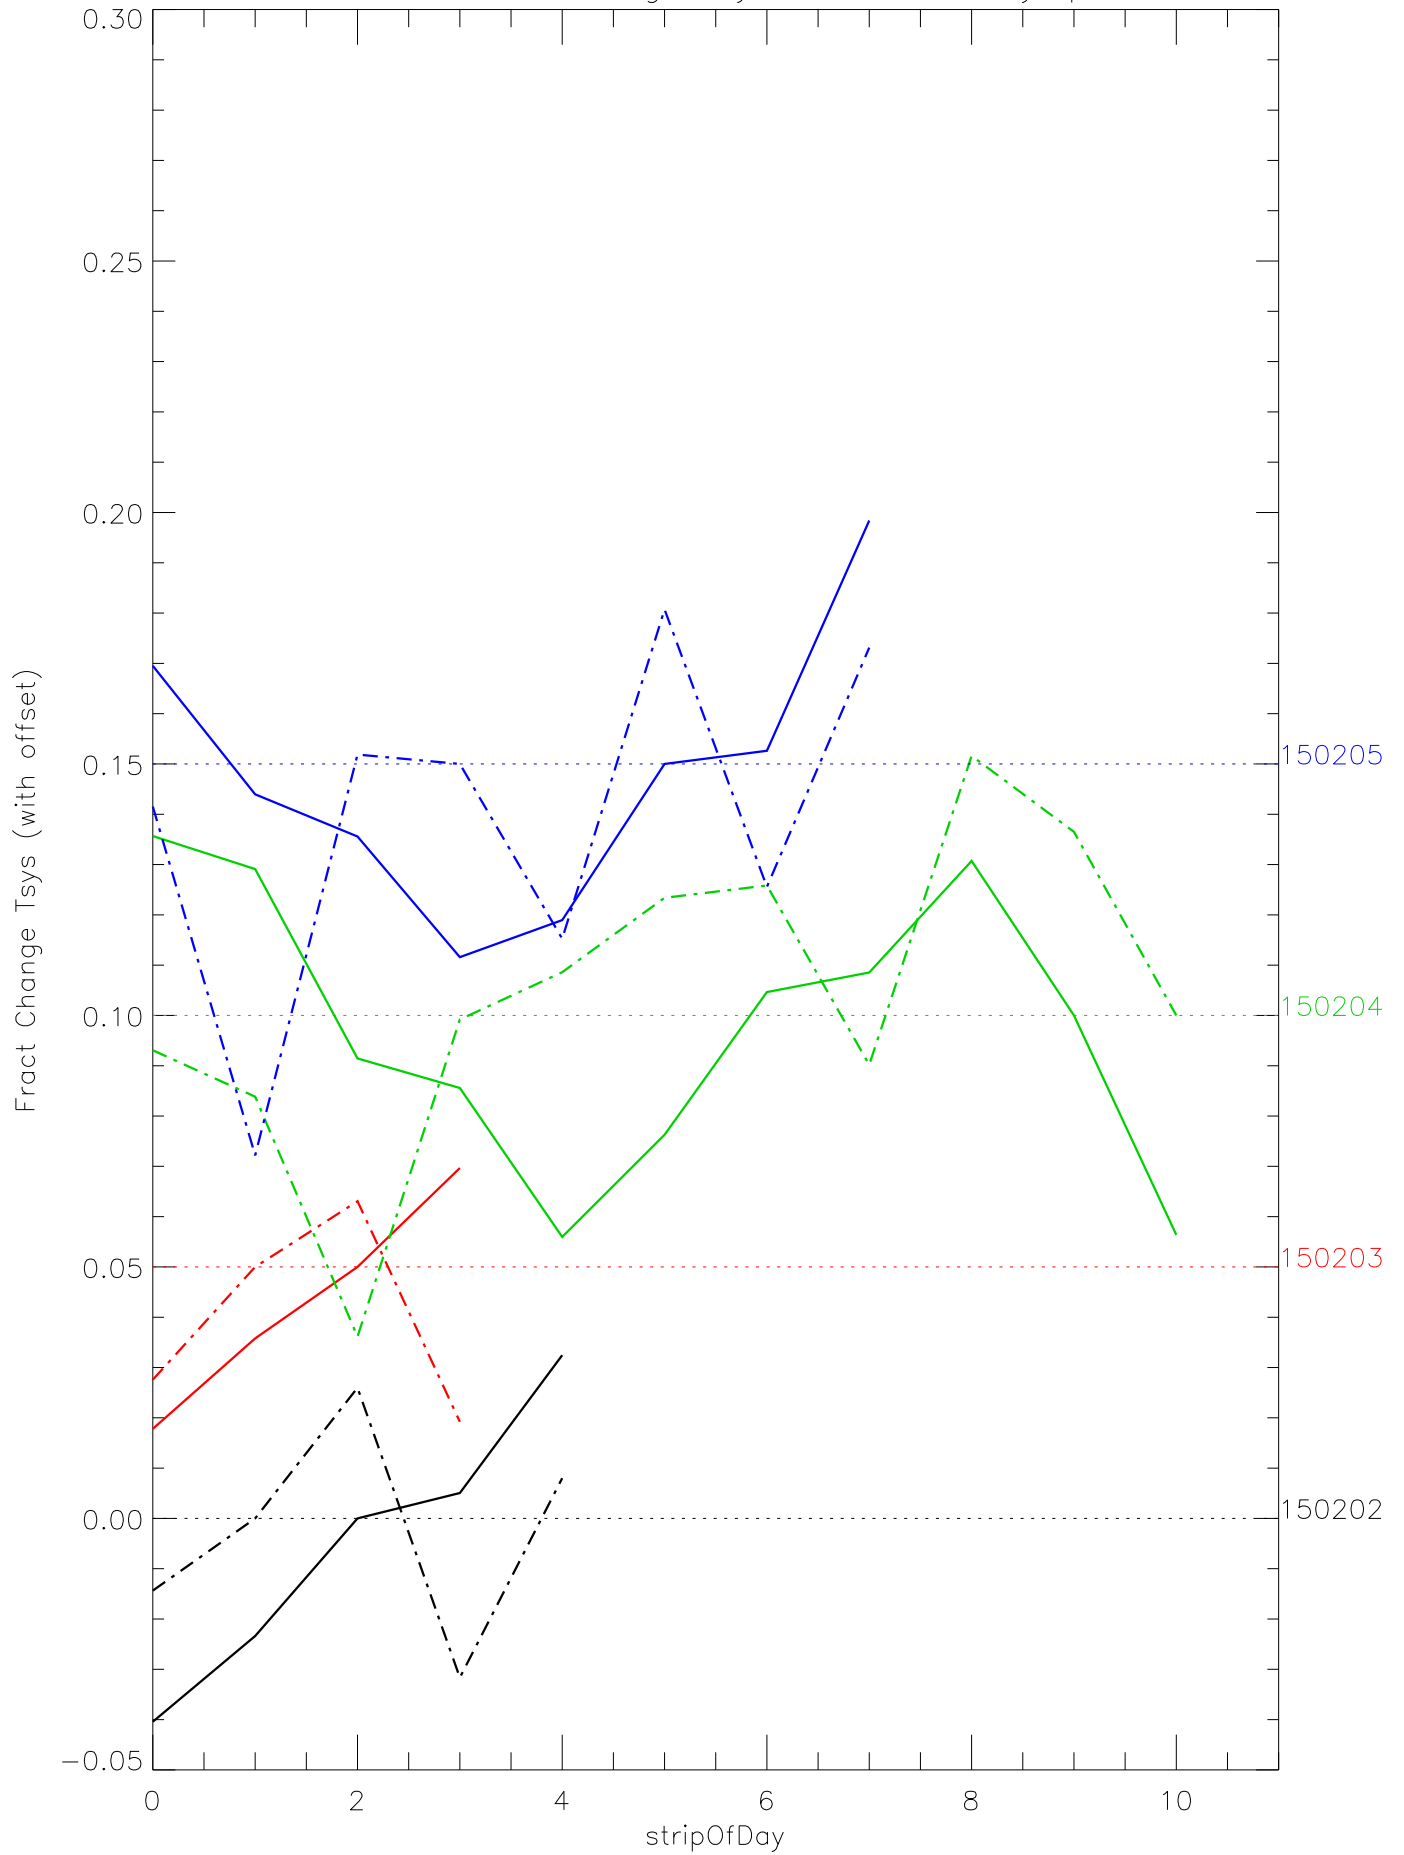

a2048 fractional change TsysK for each day. pixel:0

a2048 fractional change TsysK for each day. pixel:1

a2048 fractional change TsysK for each day. pixel:2

a2048 fractional change TsysK for each day. pixel:3

a2048 fractional change TsysK for each day. pixel:4

a2048 fractional change TsysK for each day. pixel:5

a2048 fractional change TsysK for each day. pixel:6