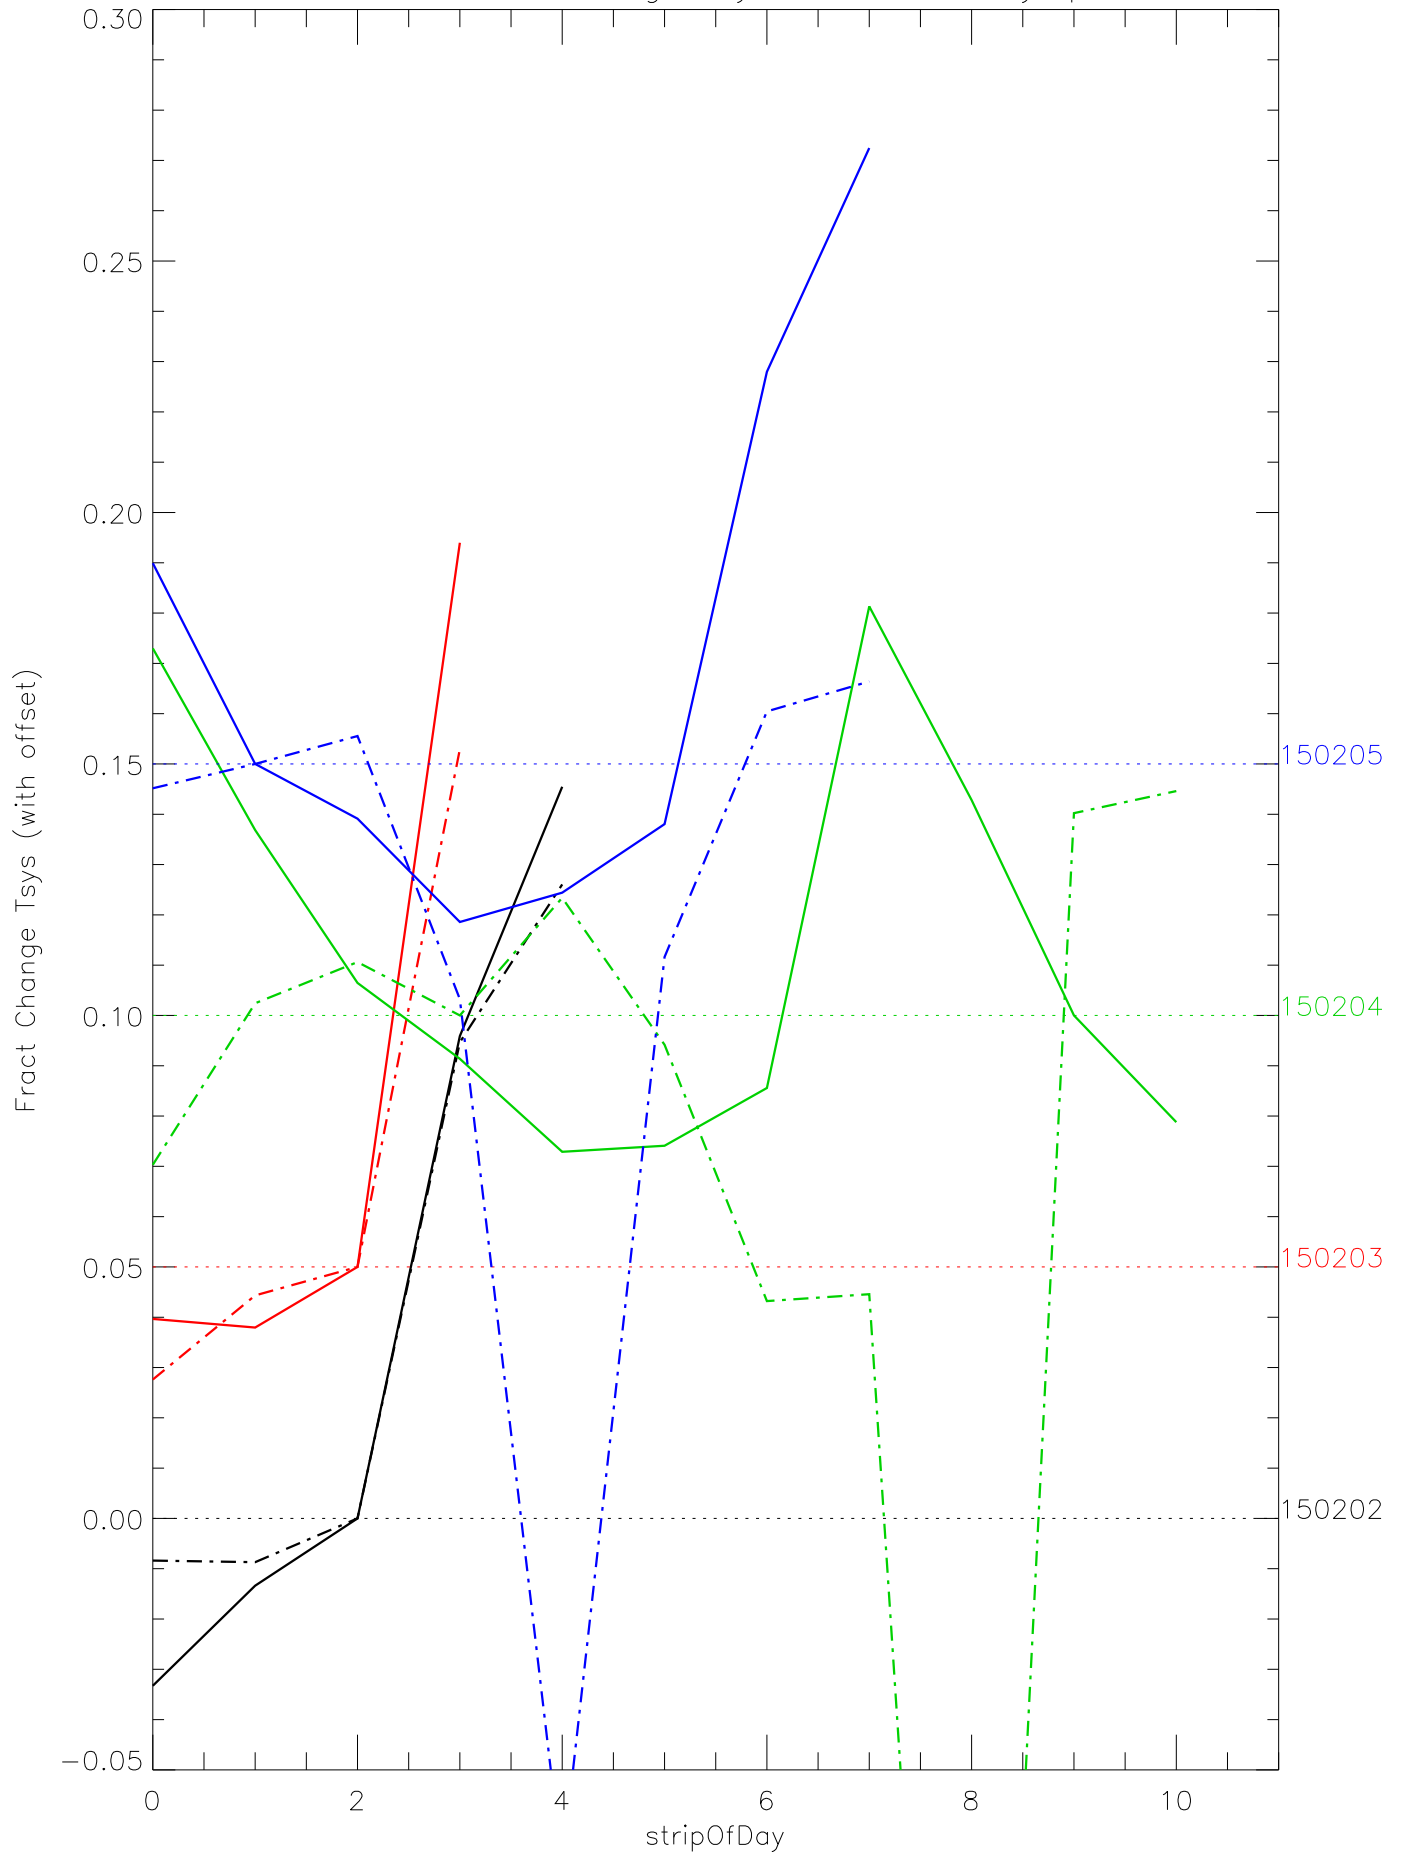

a2048 fractional change TsysK for each day. pixel:0

a2048 fractional change TsysK for each day. pixel:1

a2048 fractional change TsysK for each day. pixel:2

a2048 fractional change TsysK for each day. pixel:3

a2048 fractional change TsysK for each day. pixel:4

a2048 fractional change TsysK for each day. pixel:5

a2048 fractional change TsysK for each day. pixel:6