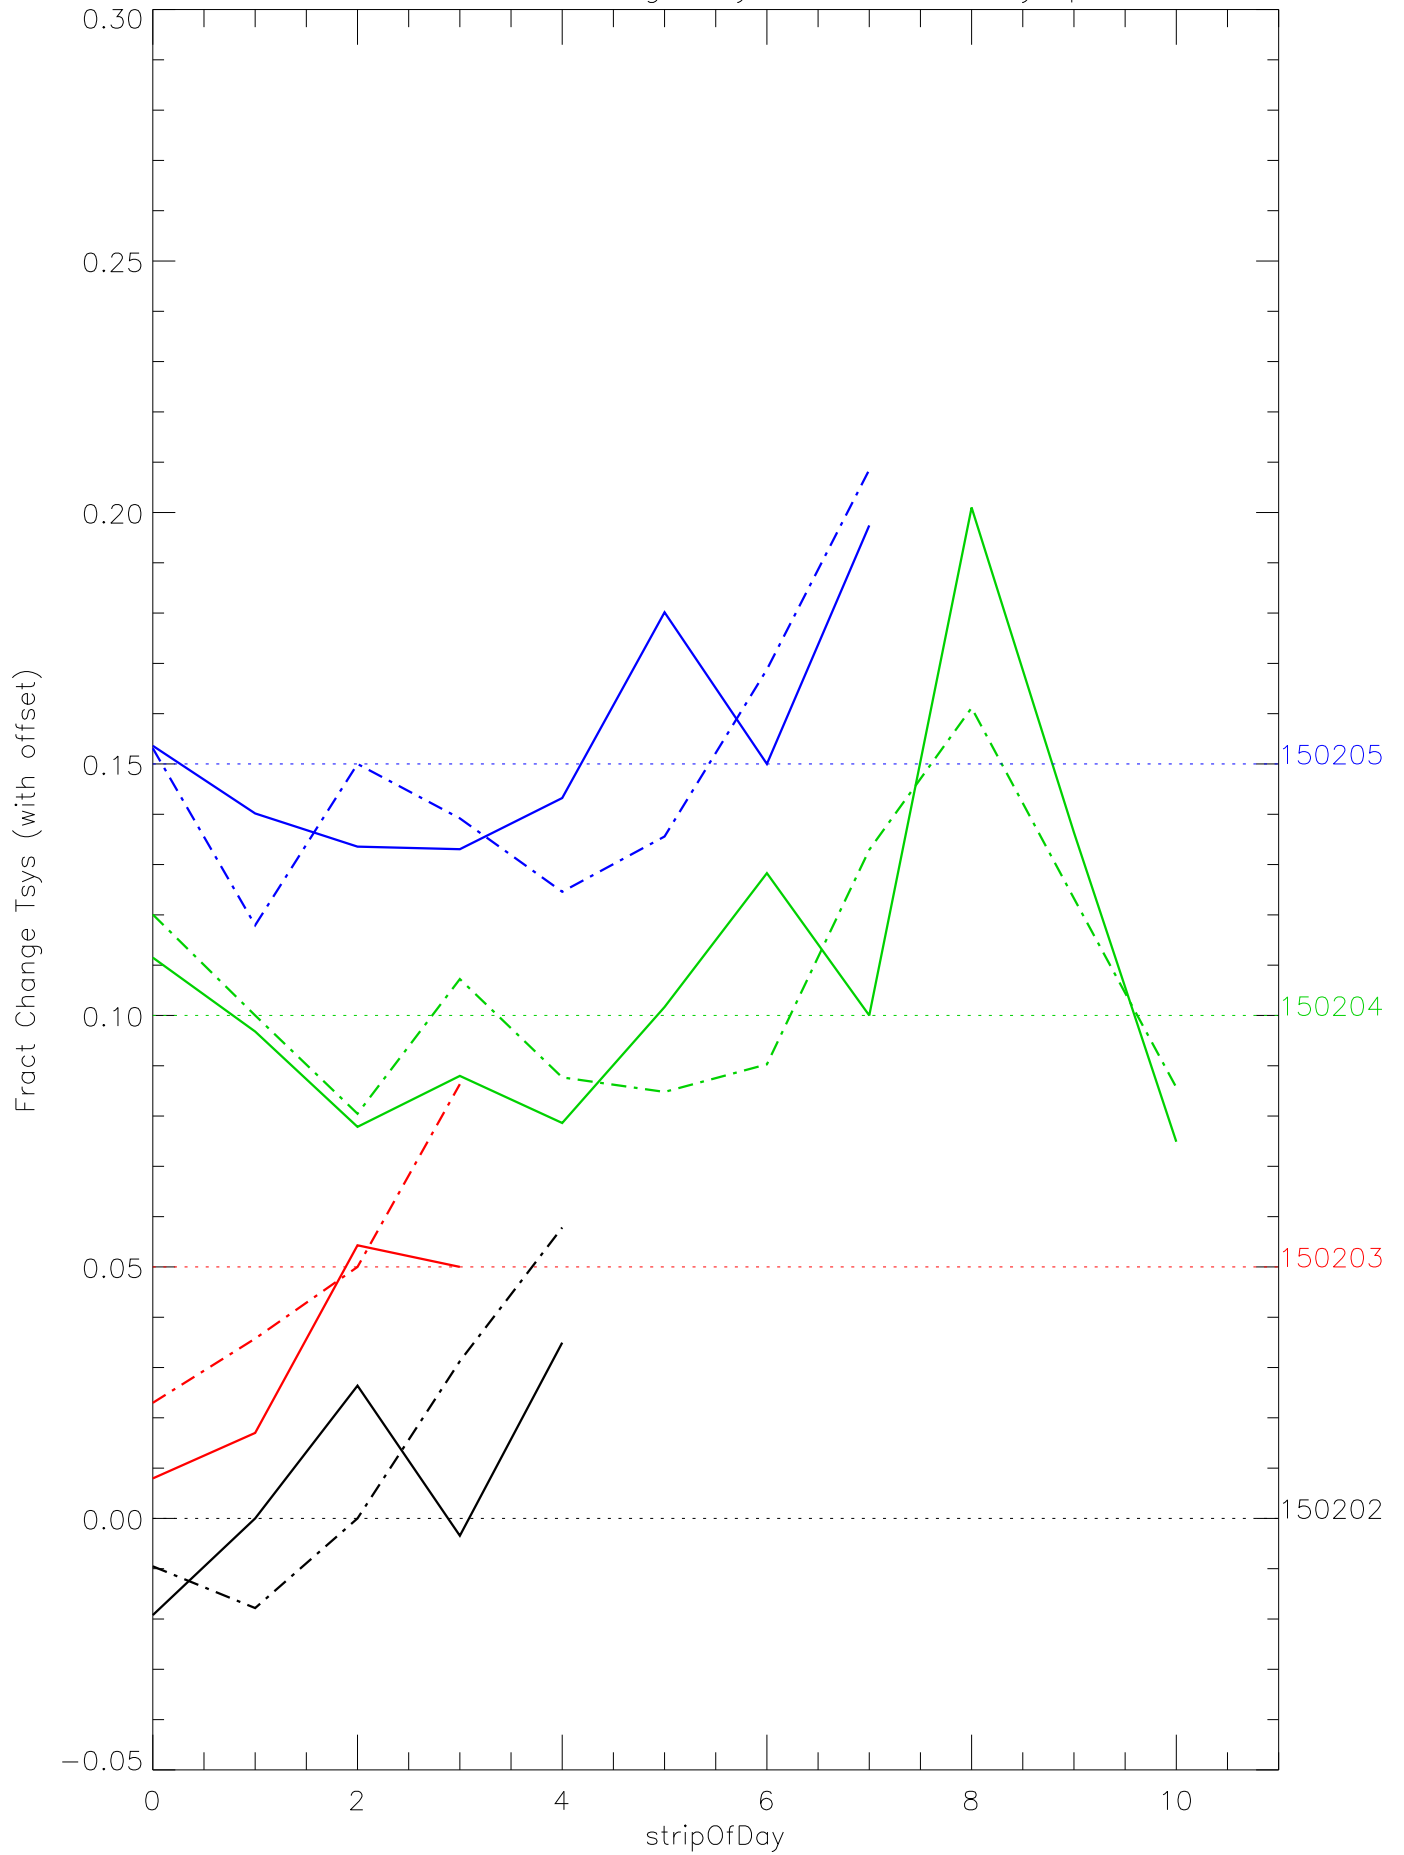

a2048 fractional change TsysK for each day. pixel:0

a2048 fractional change TsysK for each day. pixel:1

a2048 fractional change TsysK for each day. pixel:2

a2048 fractional change TsysK for each day. pixel:3

a2048 fractional change TsysK for each day. pixel:4

a2048 fractional change TsysK for each day. pixel:5

a2048 fractional change TsysK for each day. pixel:6