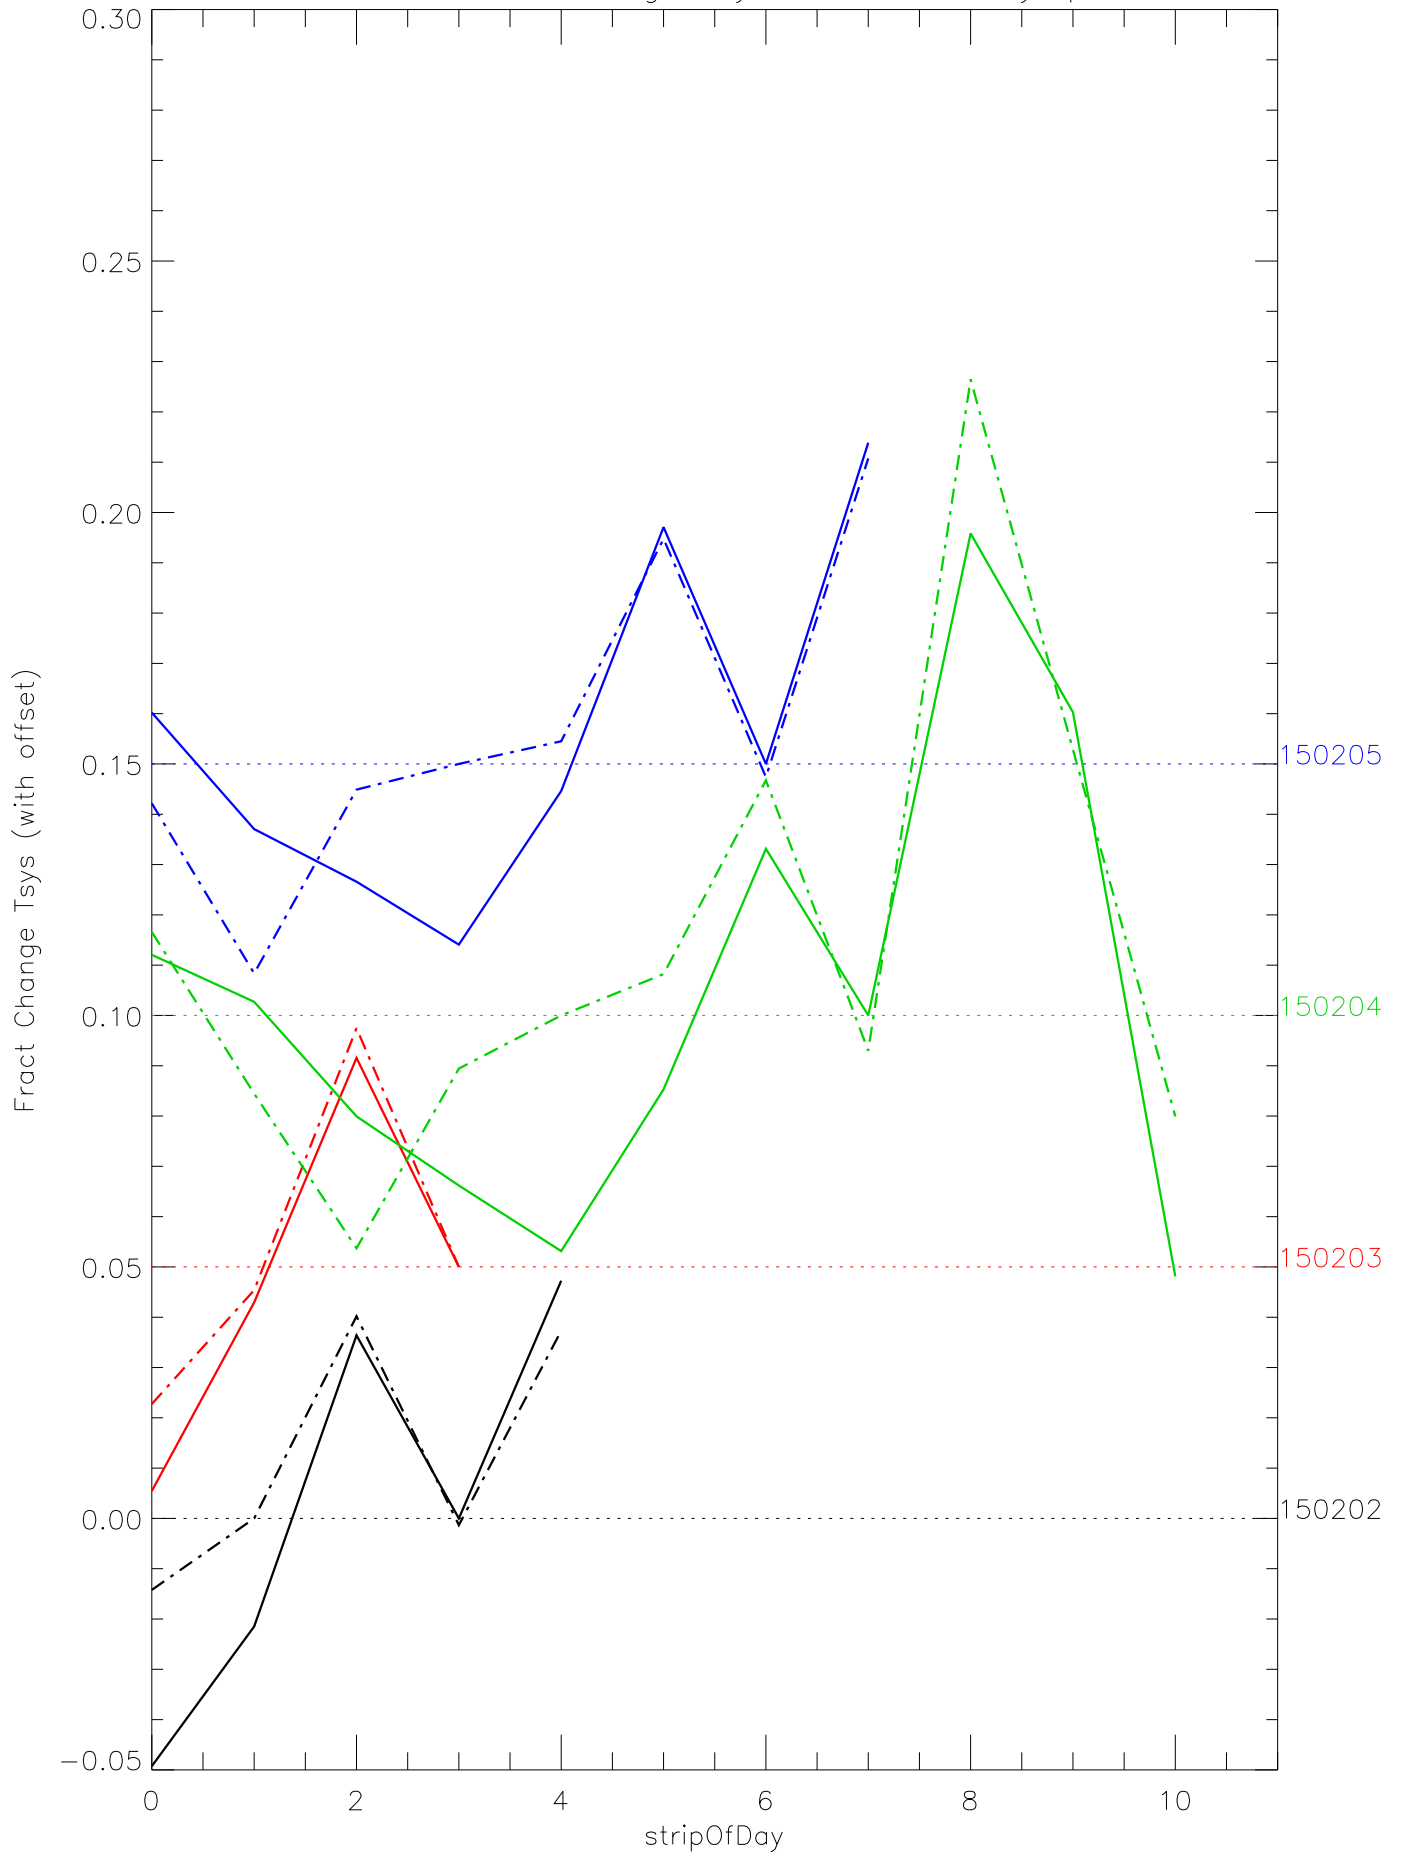

a2048 fractional change TsysK for each day. pixel:0

a2048 fractional change TsysK for each day. pixel:1

a2048 fractional change TsysK for each day. pixel:2

a2048 fractional change TsysK for each day. pixel:3

a2048 fractional change TsysK for each day. pixel:4

a2048 fractional change TsysK for each day. pixel:5

a2048 fractional change TsysK for each day. pixel:6