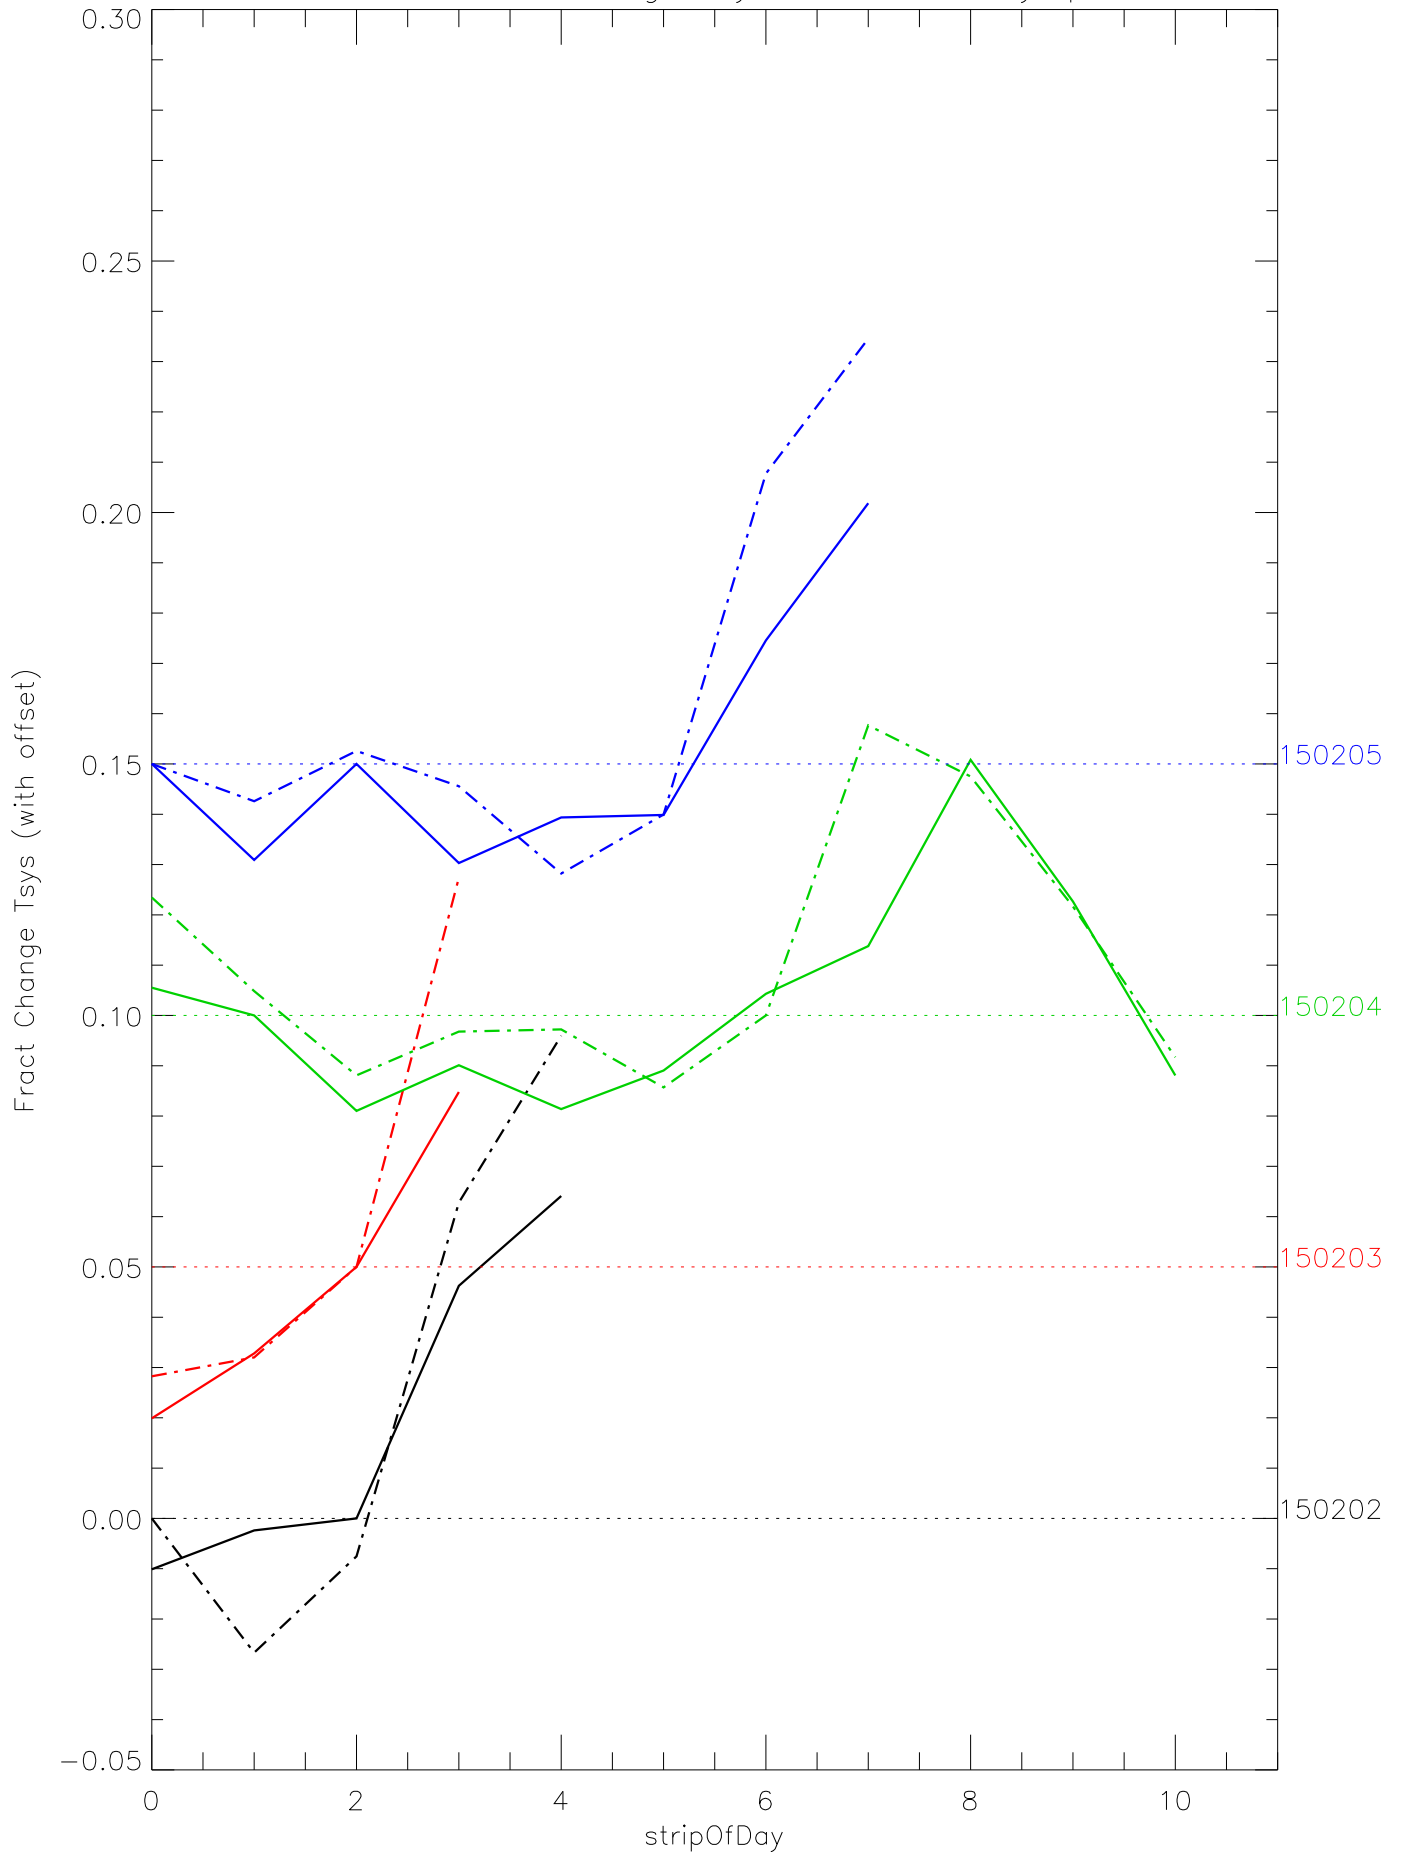

a2048 fractional change TsysK for each day. pixel:0

a2048 fractional change TsysK for each day. pixel:1

a2048 fractional change TsysK for each day. pixel:2

a2048 fractional change TsysK for each day. pixel:3

a2048 fractional change TsysK for each day. pixel:4

a2048 fractional change TsysK for each day. pixel:5

a2048 fractional change TsysK for each day. pixel:6