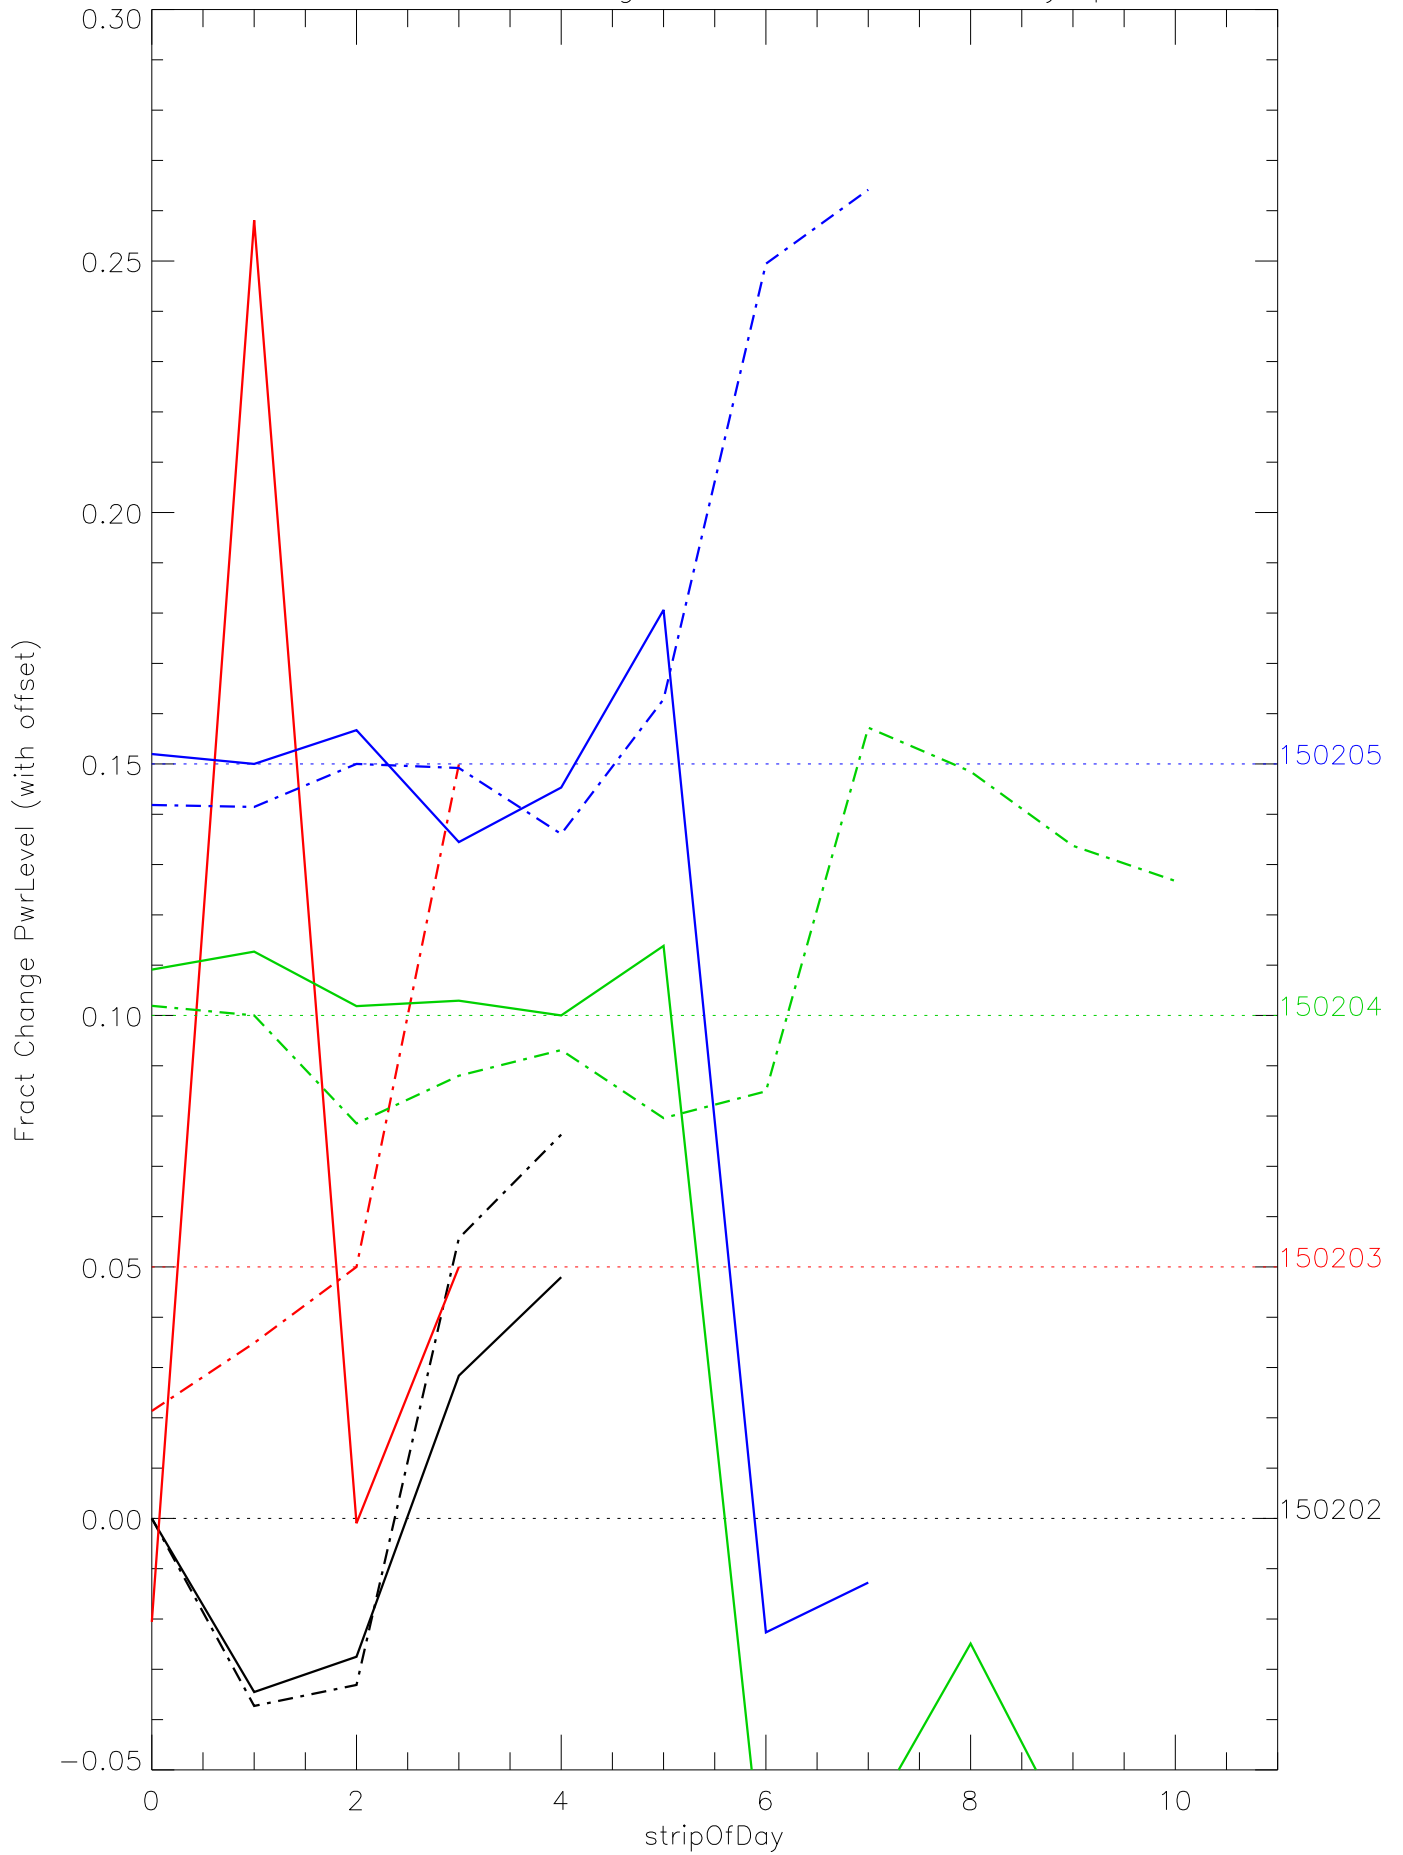

a2048 fractional change PwrLevel for each day. pixel:0

a2048 fractional change PwrLevel for each day. pixel:1

a2048 fractional change PwrLevel for each day. pixel:2

a2048 fractional change PwrLevel for each day. pixel:3

a2048 fractional change PwrLevel for each day. pixel:4

a2048 fractional change PwrLevel for each day. pixel:5

a2048 fractional change PwrLevel for each day. pixel:6