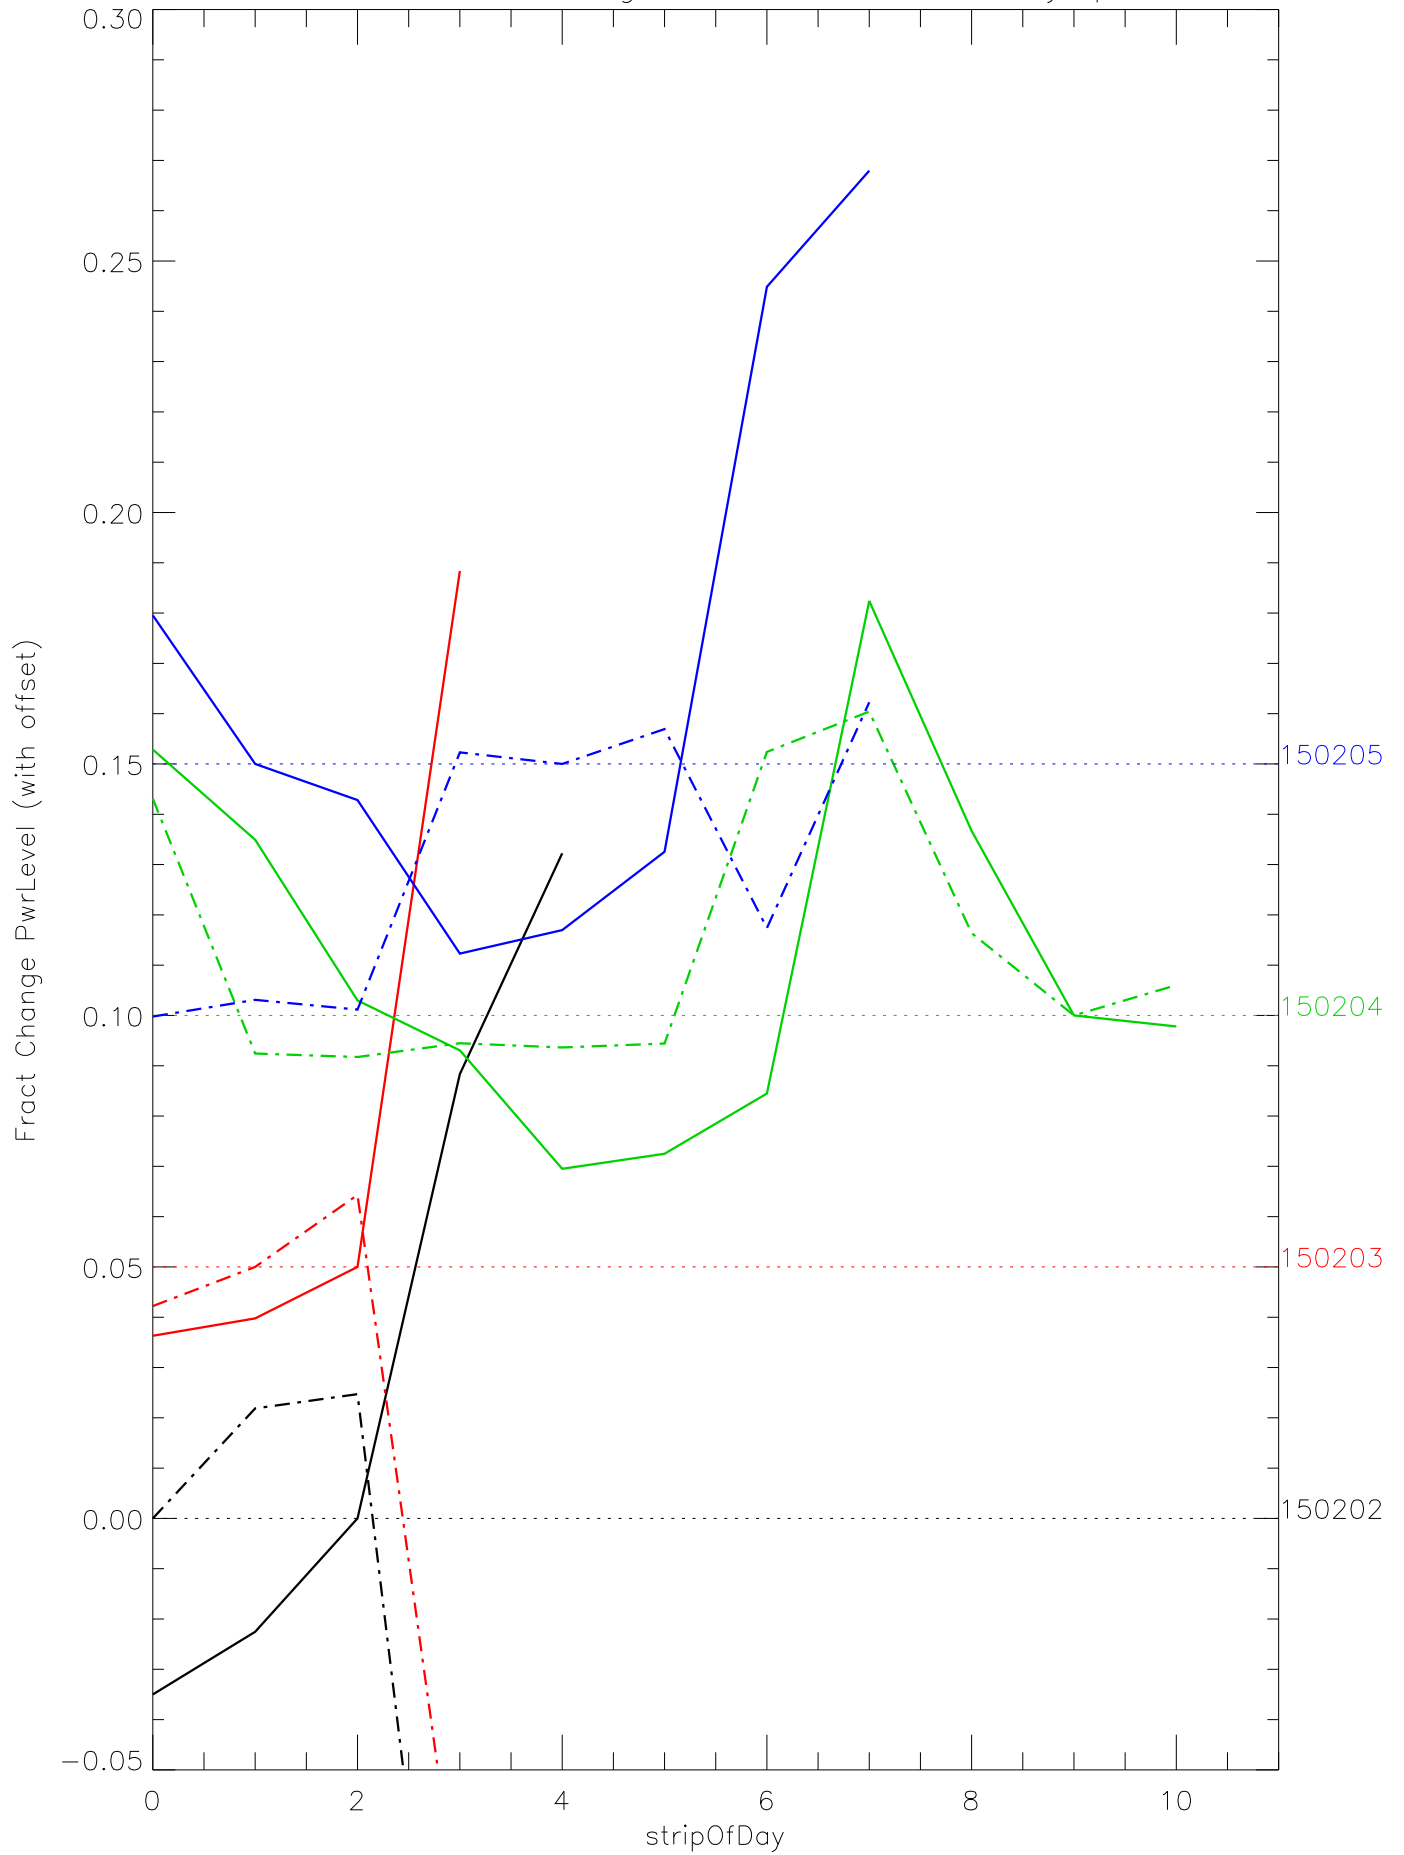

a2048 fractional change PwrLevel for each day. pixel:0

a2048 fractional change PwrLevel for each day. pixel:1

a2048 fractional change PwrLevel for each day. pixel:2

a2048 fractional change PwrLevel for each day. pixel:3

a2048 fractional change PwrLevel for each day. pixel:4

a2048 fractional change PwrLevel for each day. pixel:5

a2048 fractional change PwrLevel for each day. pixel:6