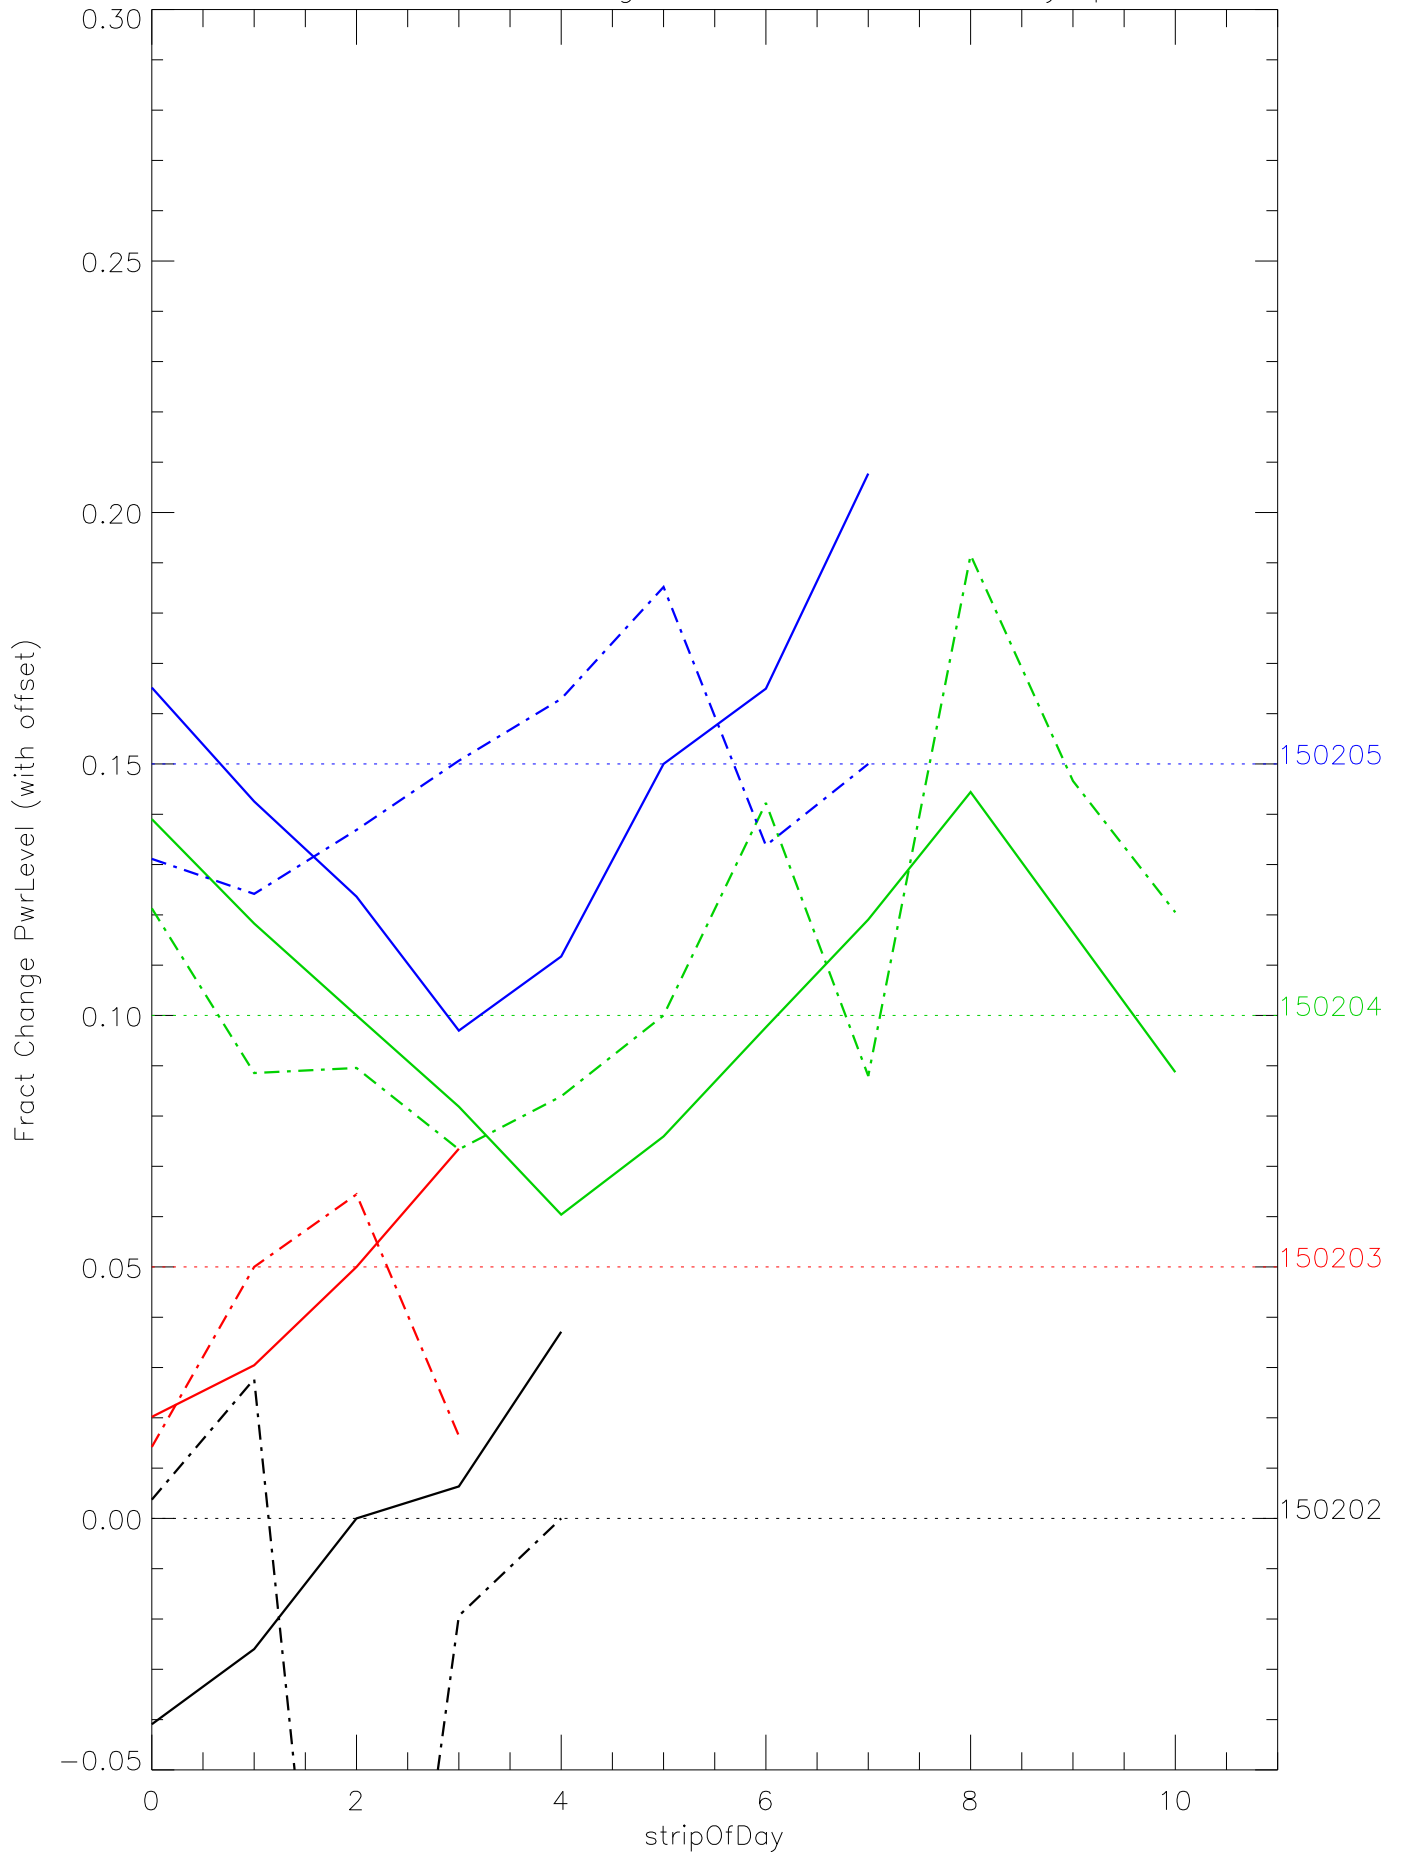

a2048 fractional change PwrLevel for each day. pixel:0

a2048 fractional change PwrLevel for each day. pixel:1

a2048 fractional change PwrLevel for each day. pixel:2

a2048 fractional change PwrLevel for each day. pixel:3

a2048 fractional change PwrLevel for each day. pixel:4

a2048 fractional change PwrLevel for each day. pixel:5

a2048 fractional change PwrLevel for each day. pixel:6