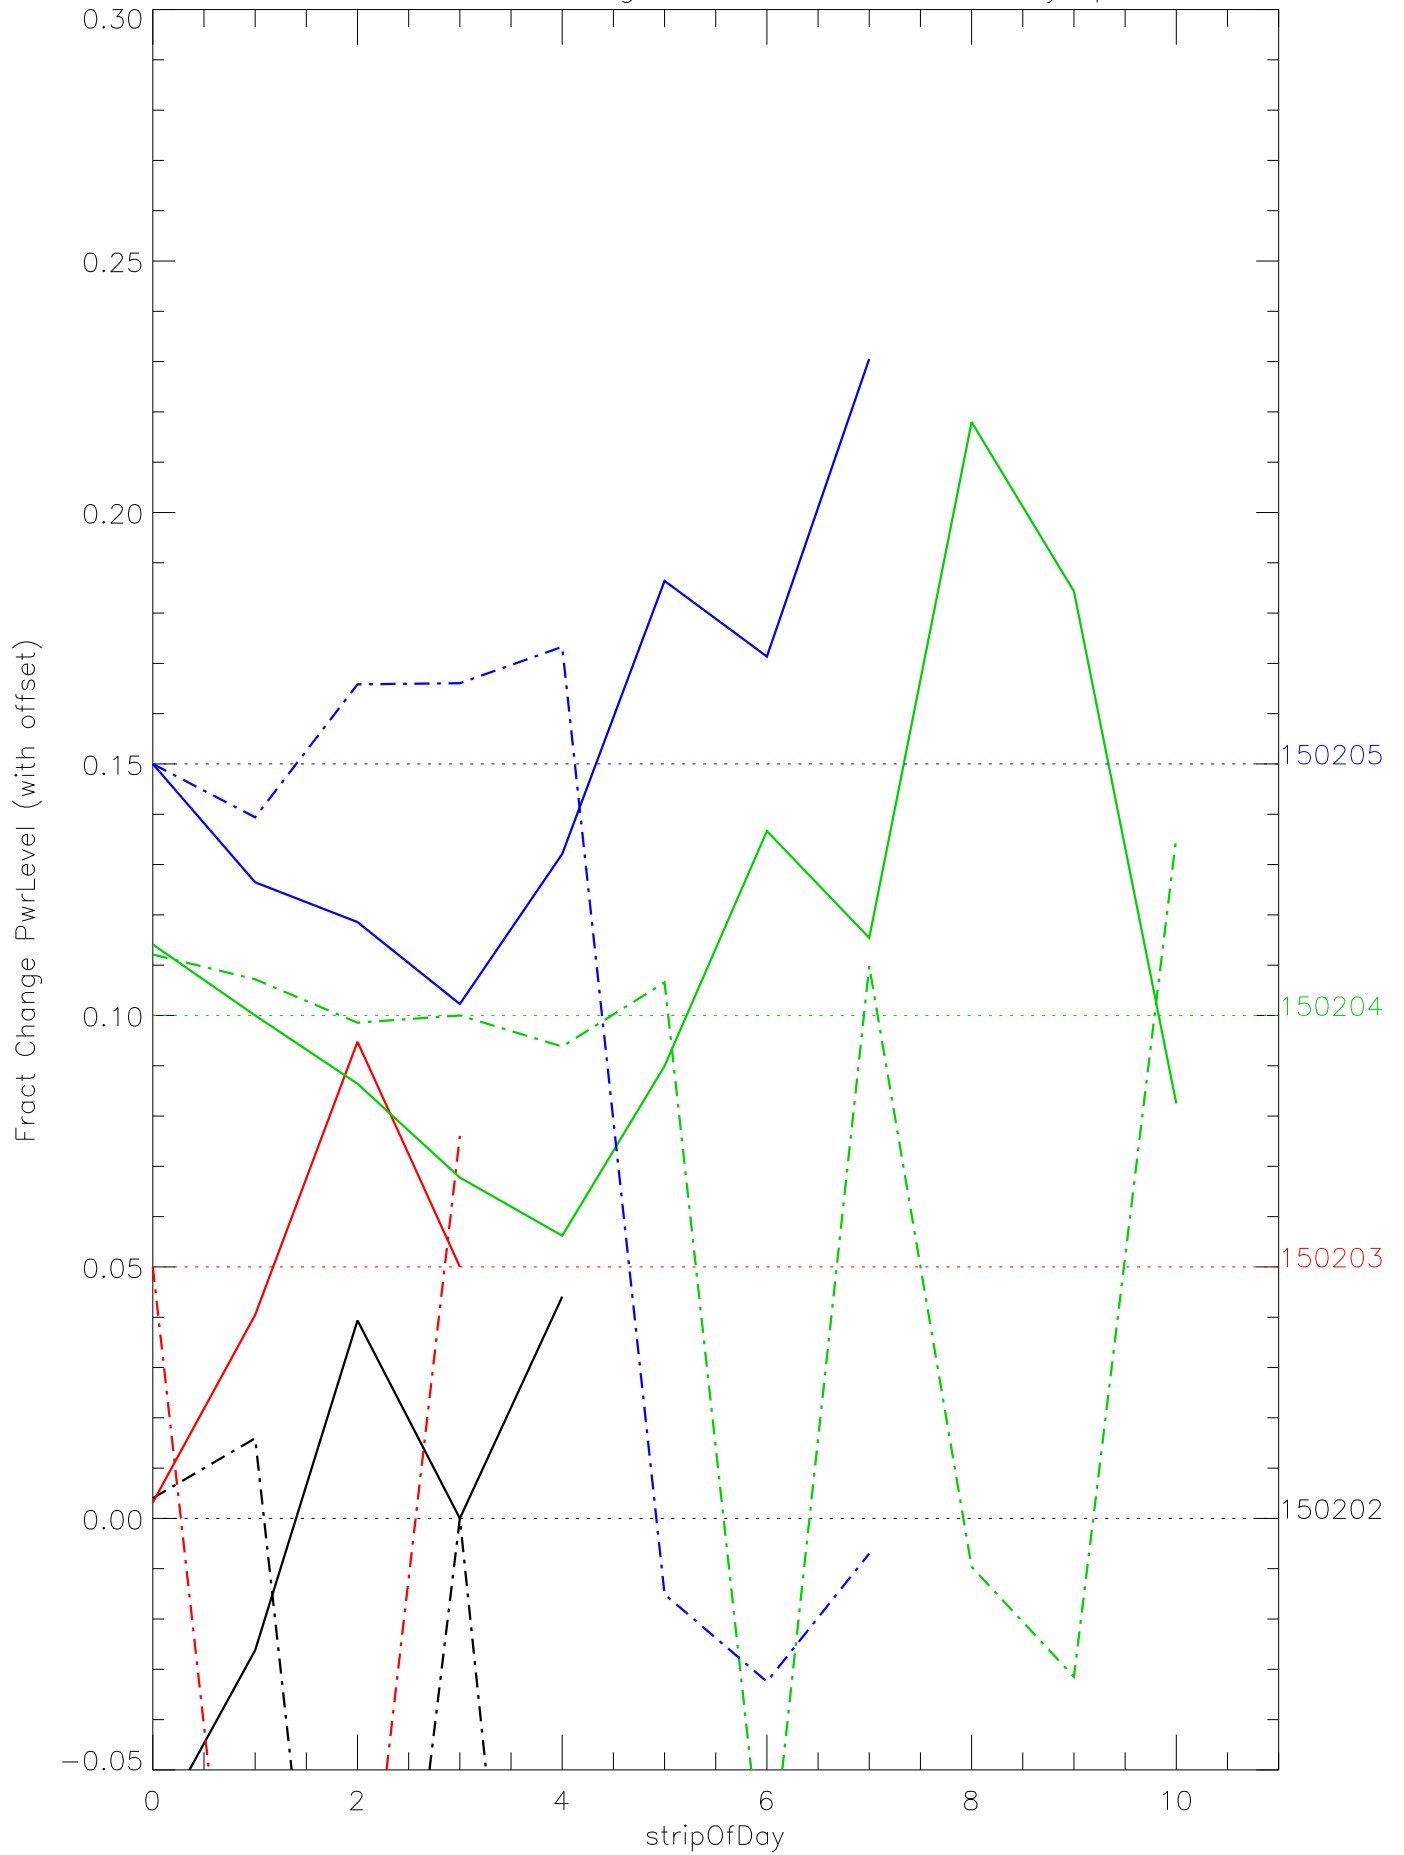

a2048 fractional change PwrLevel for each day. pixel:0

a2048 fractional change PwrLevel for each day. pixel:1

a2048 fractional change PwrLevel for each day. pixel:2

a2048 fractional change PwrLevel for each day. pixel:3

a2048 fractional change PwrLevel for each day. pixel:4

a2048 fractional change PwrLevel for each day. pixel:5

a2048 fractional change PwrLevel for each day. pixel:6