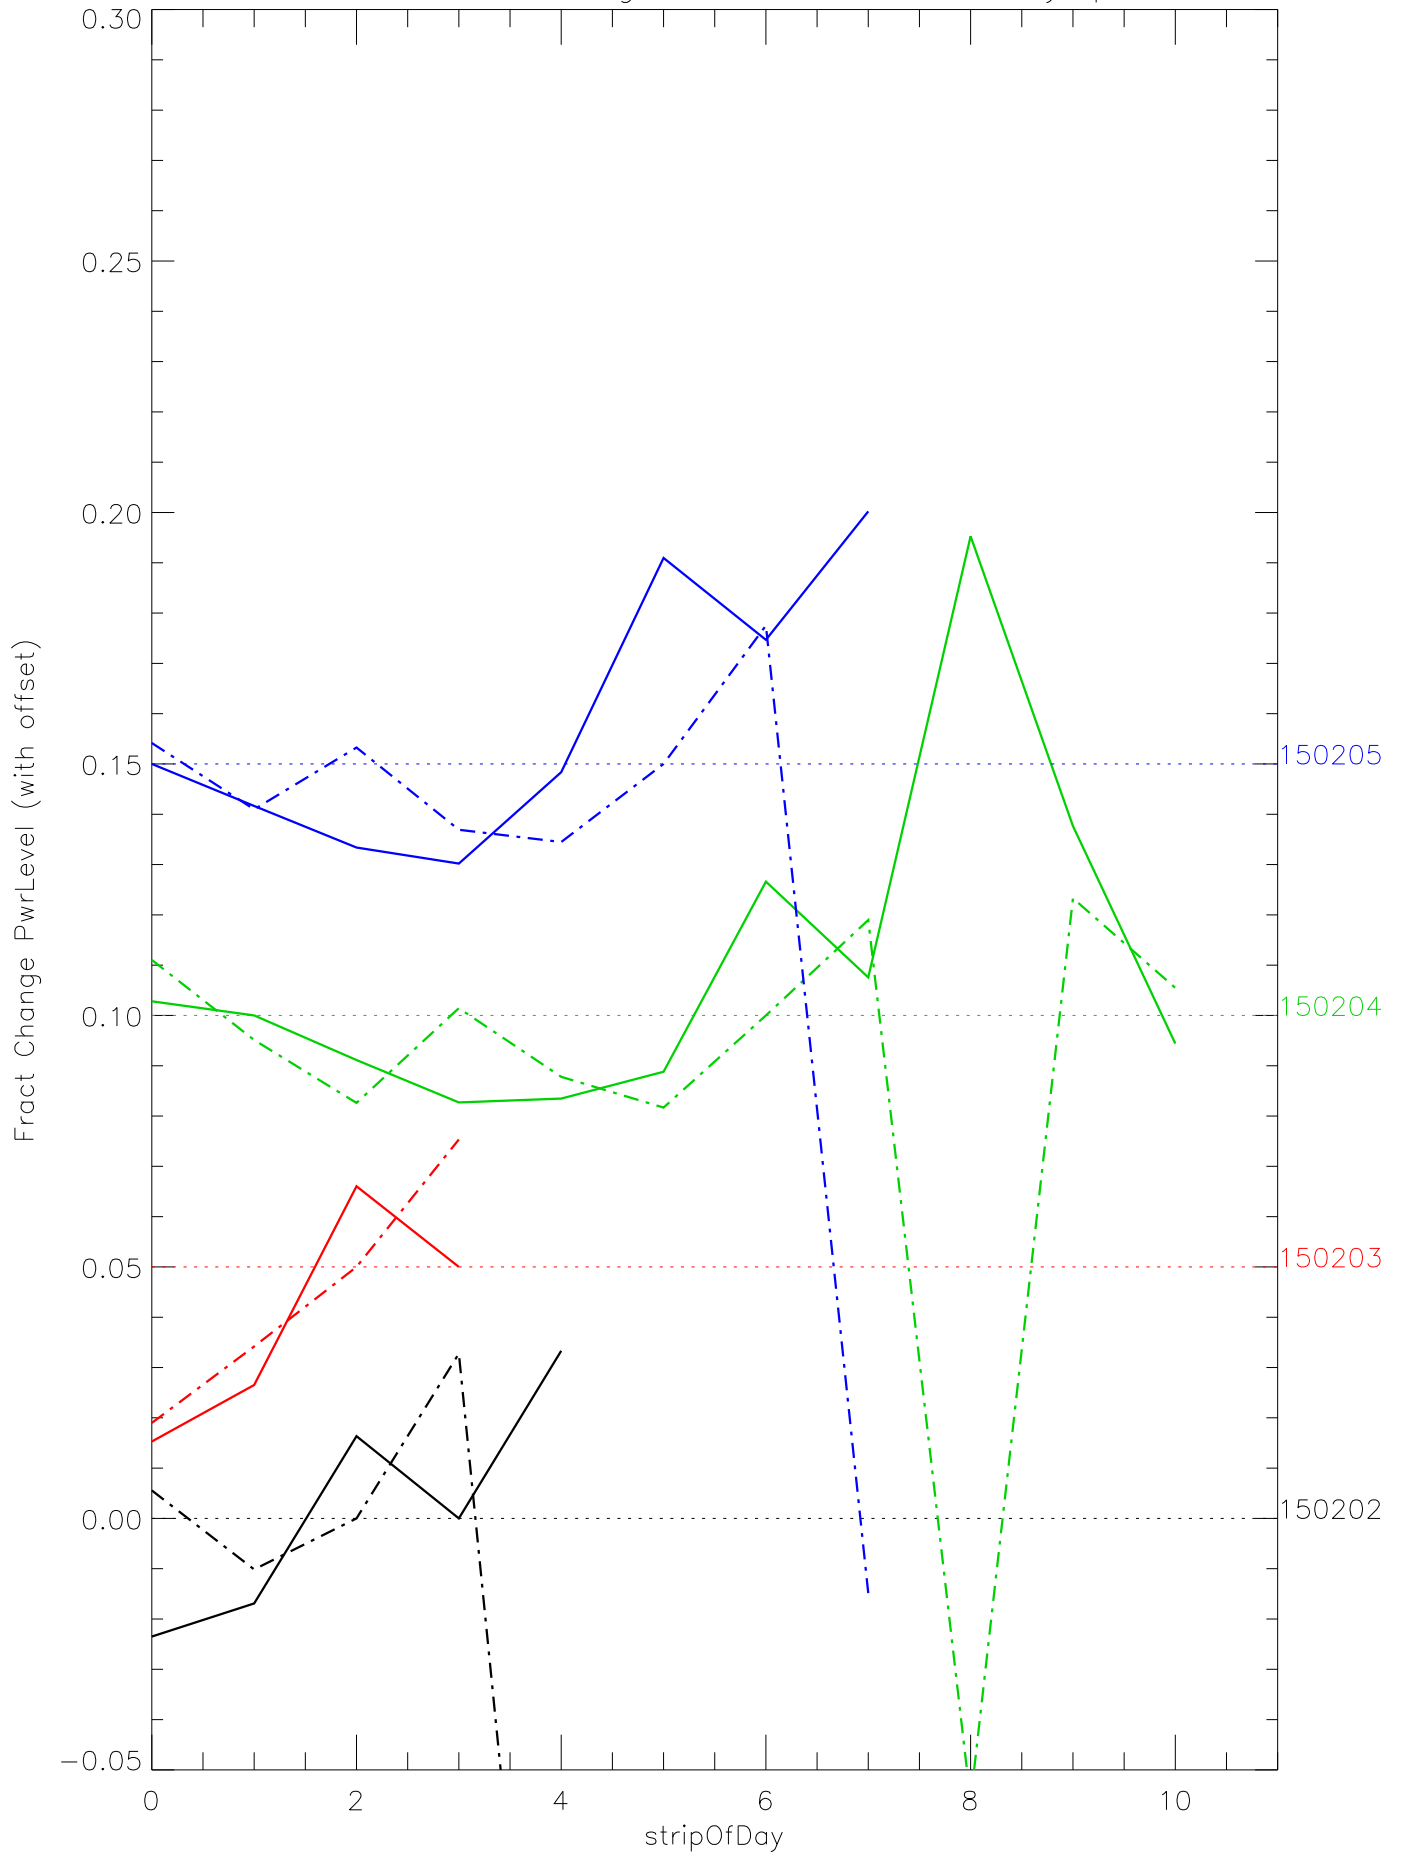

a2048 fractional change PwrLevel for each day. pixel:0

a2048 fractional change PwrLevel for each day. pixel:1

a2048 fractional change PwrLevel for each day. pixel:2

a2048 fractional change PwrLevel for each day. pixel:3

a2048 fractional change PwrLevel for each day. pixel:4

a2048 fractional change PwrLevel for each day. pixel:5

a2048 fractional change PwrLevel for each day. pixel:6