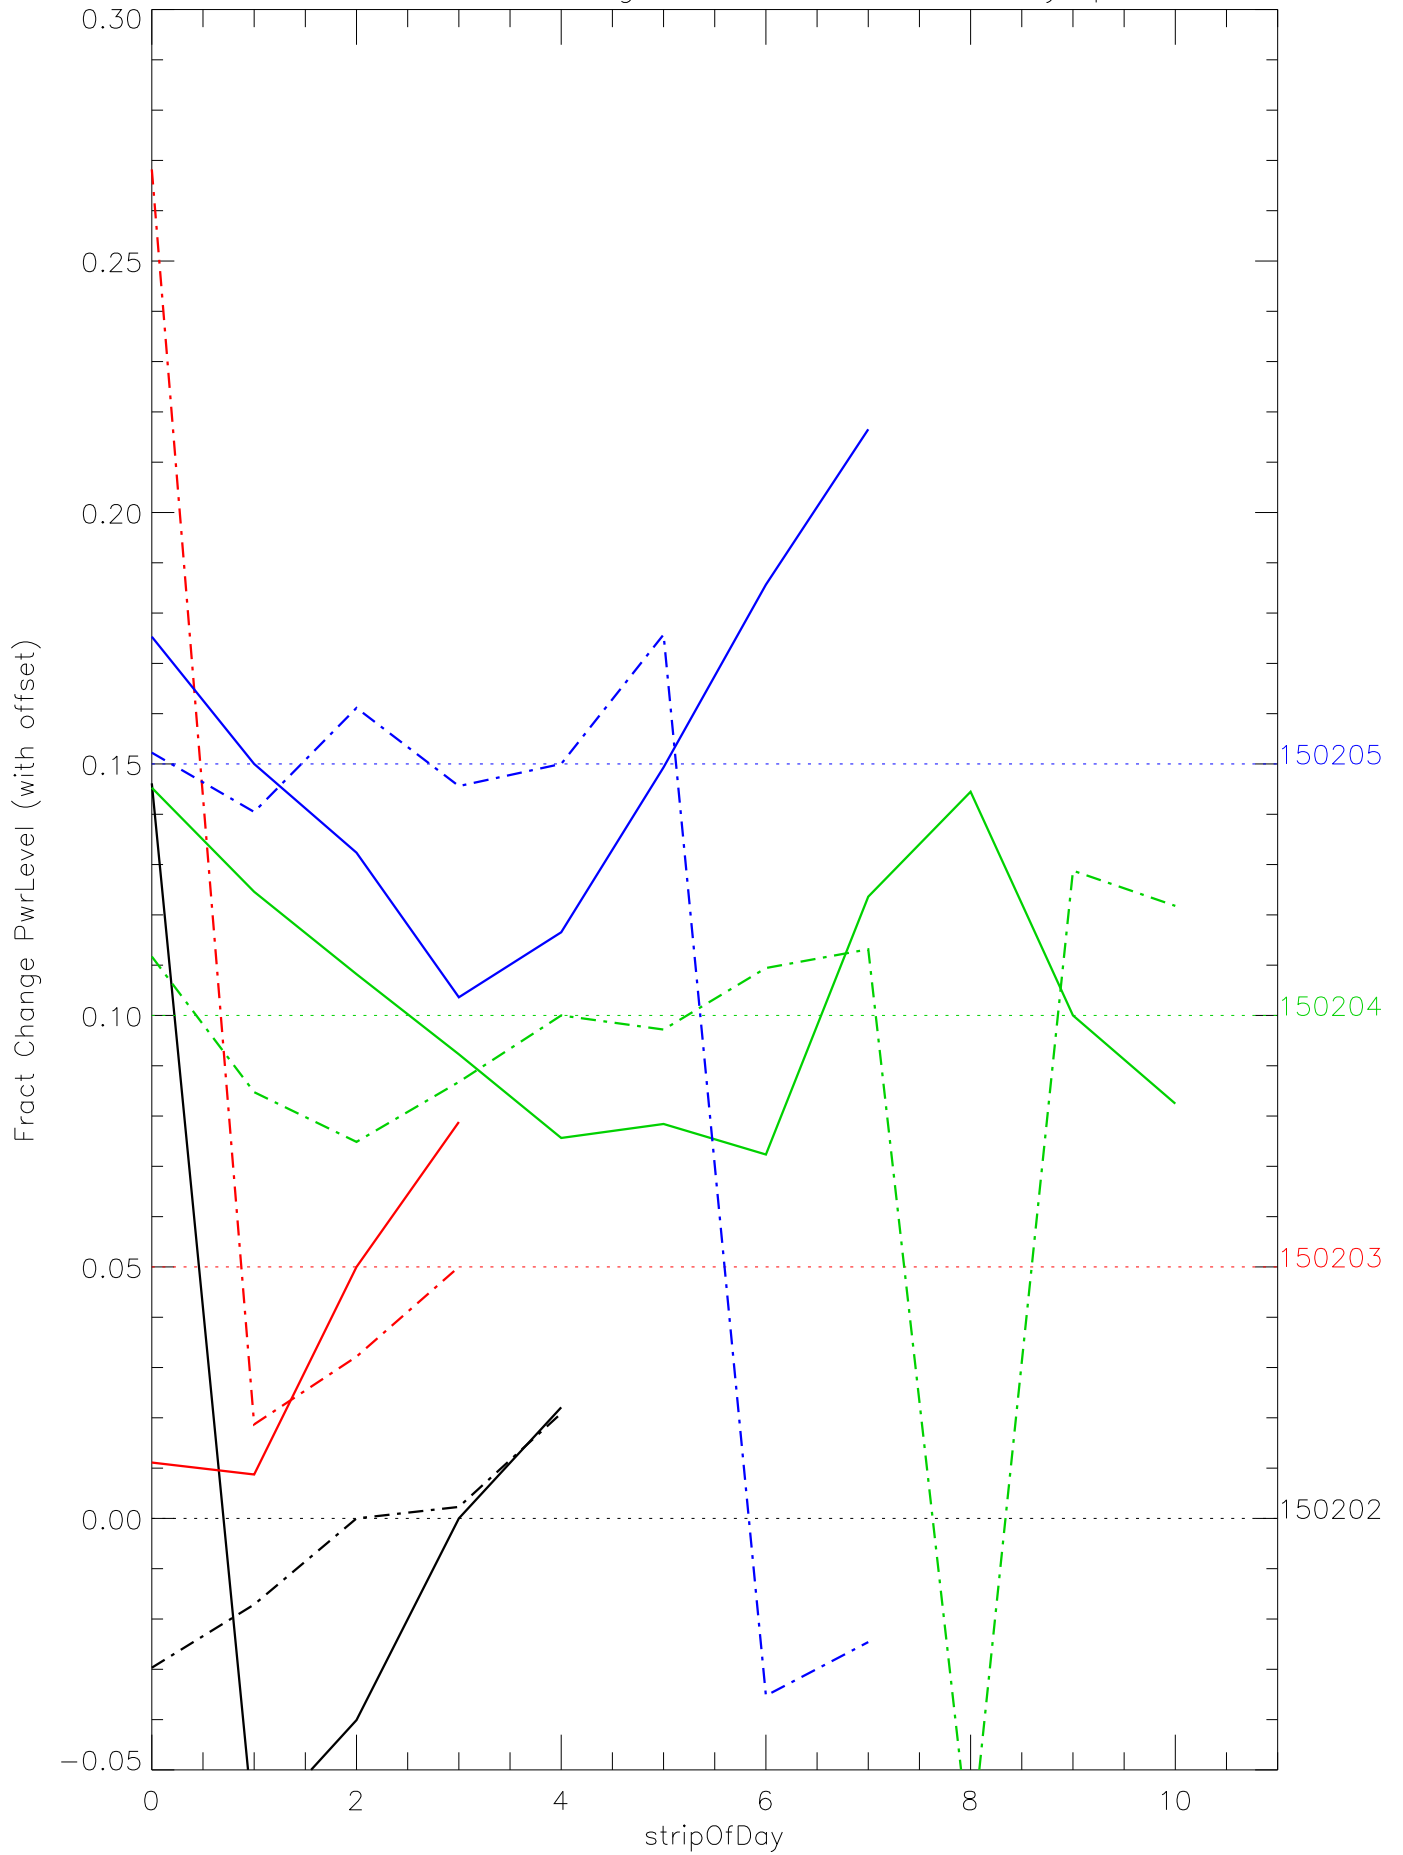

a2048 fractional change PwrLevel for each day. pixel:0

a2048 fractional change PwrLevel for each day. pixel:1

a2048 fractional change PwrLevel for each day. pixel:2

a2048 fractional change PwrLevel for each day. pixel:3

a2048 fractional change PwrLevel for each day. pixel:4

a2048 fractional change PwrLevel for each day. pixel:5

a2048 fractional change PwrLevel for each day. pixel:6