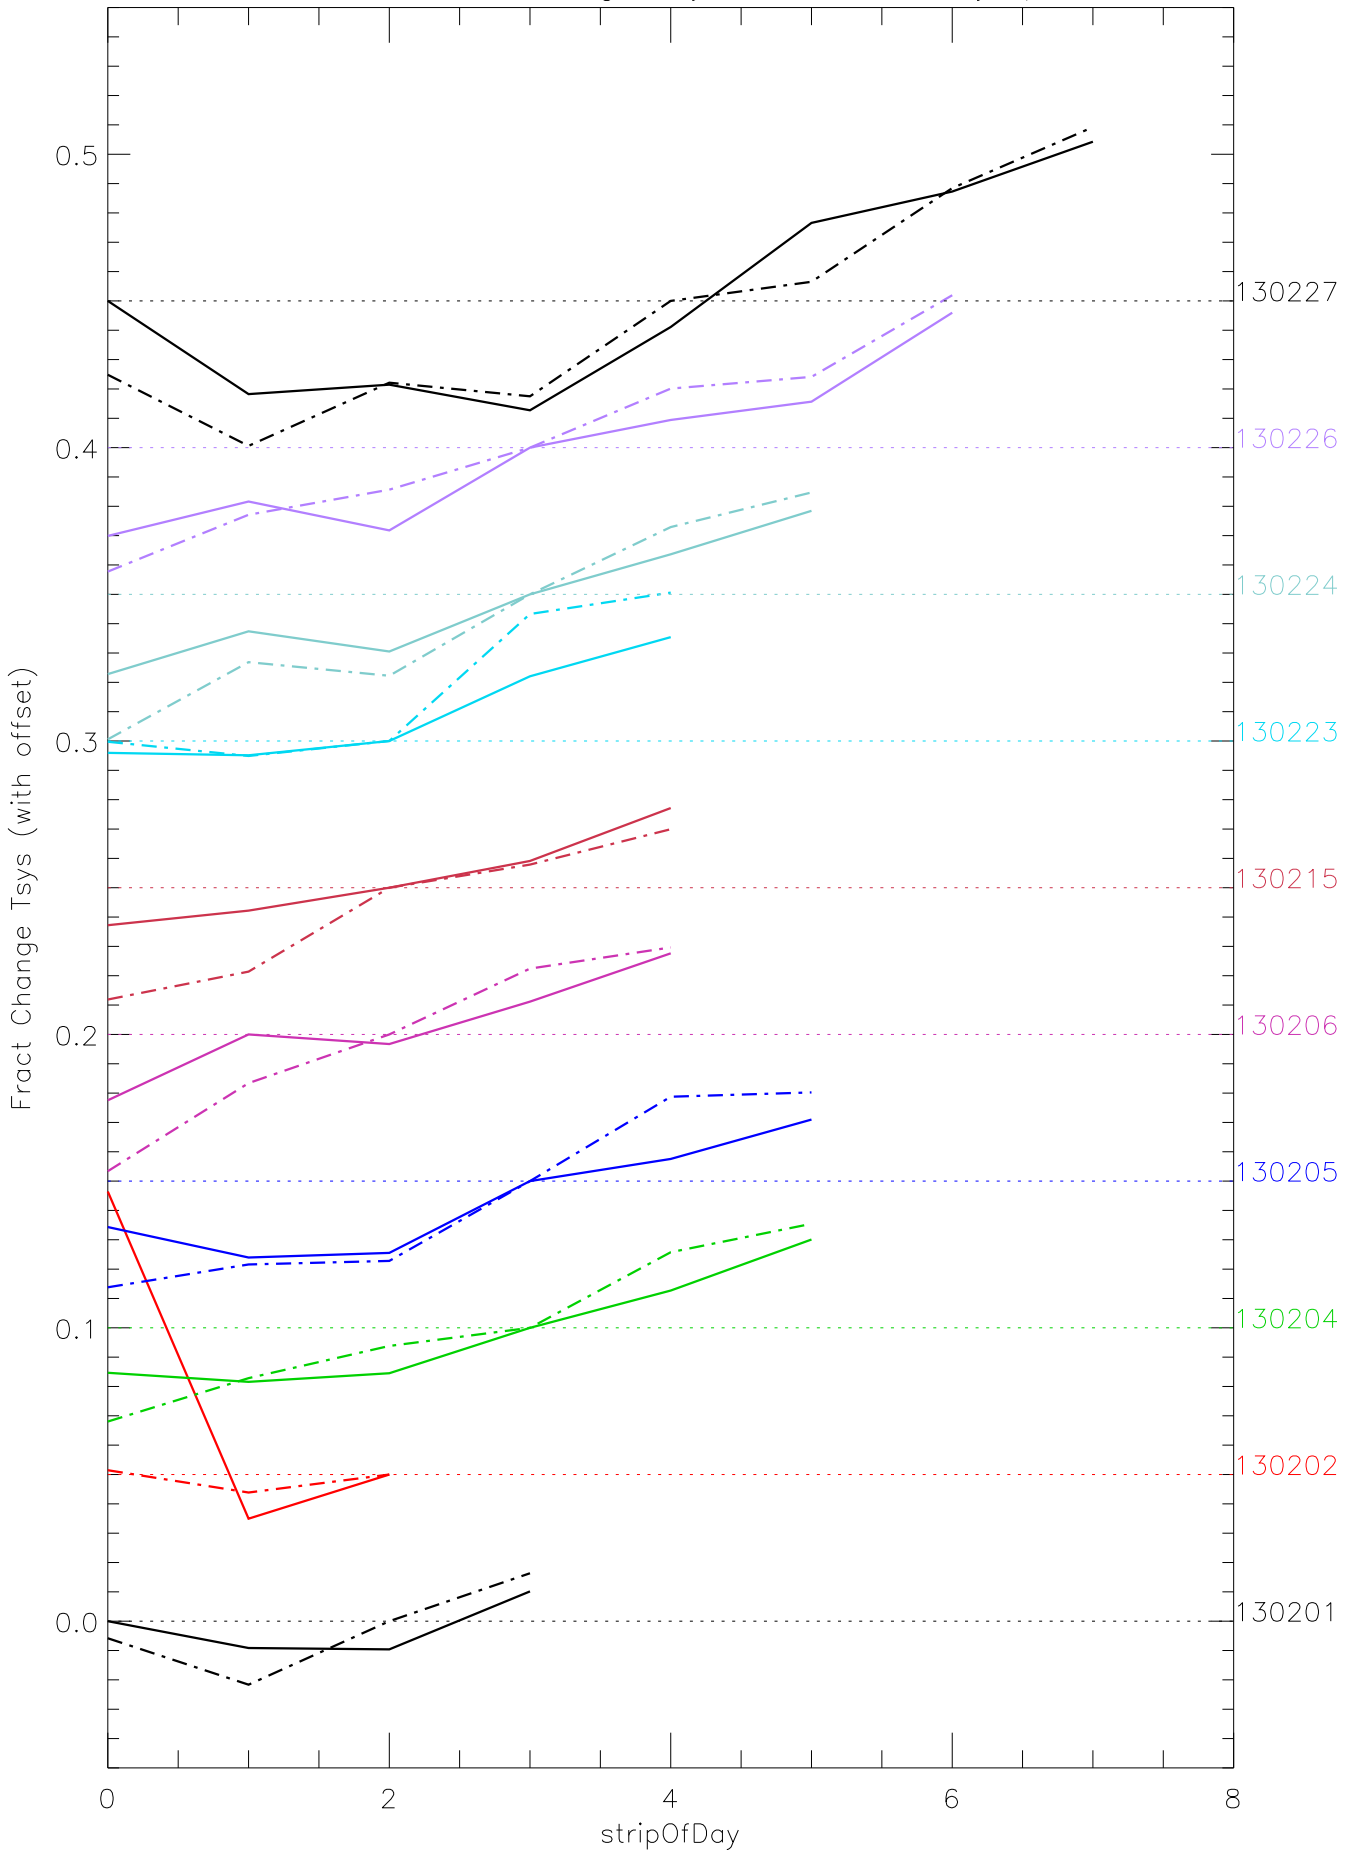

a2048 fractional change TsysK for each day. pixel:0

a2048 fractional change TsysK for each day. pixel:1

a2048 fractional change TsysK for each day. pixel:2

a2048 fractional change TsysK for each day. pixel:3

a2048 fractional change TsysK for each day. pixel:4

a2048 fractional change TsysK for each day. pixel:5

a2048 fractional change TsysK for each day. pixel:6