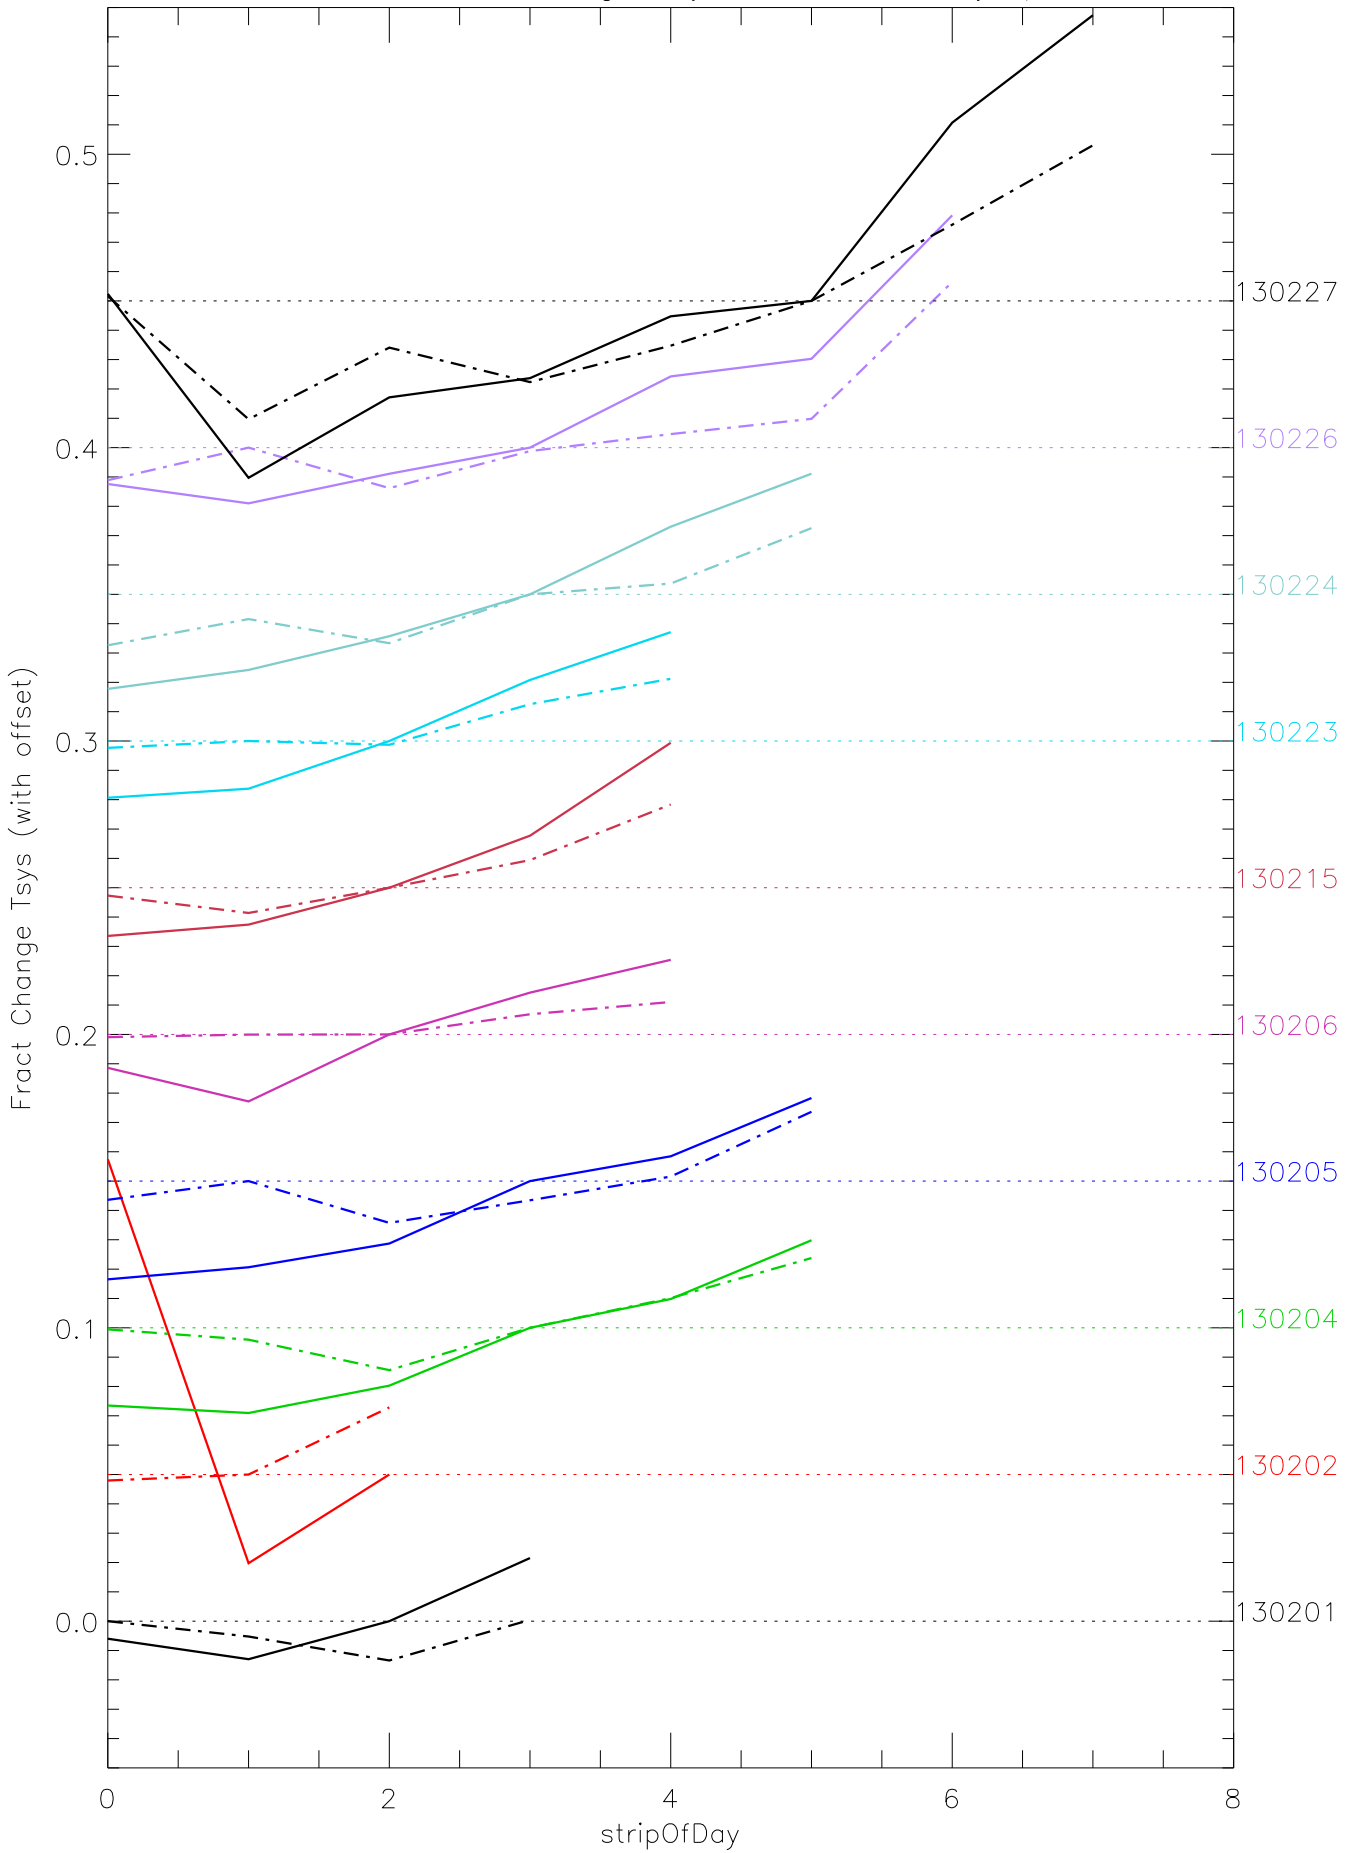

a2048 fractional change TsysK for each day. pixel:0

a2048 fractional change TsysK for each day. pixel:1

a2048 fractional change TsysK for each day. pixel:2

a2048 fractional change TsysK for each day. pixel:3

a2048 fractional change TsysK for each day. pixel:4

a2048 fractional change TsysK for each day. pixel:5

a2048 fractional change TsysK for each day. pixel:6