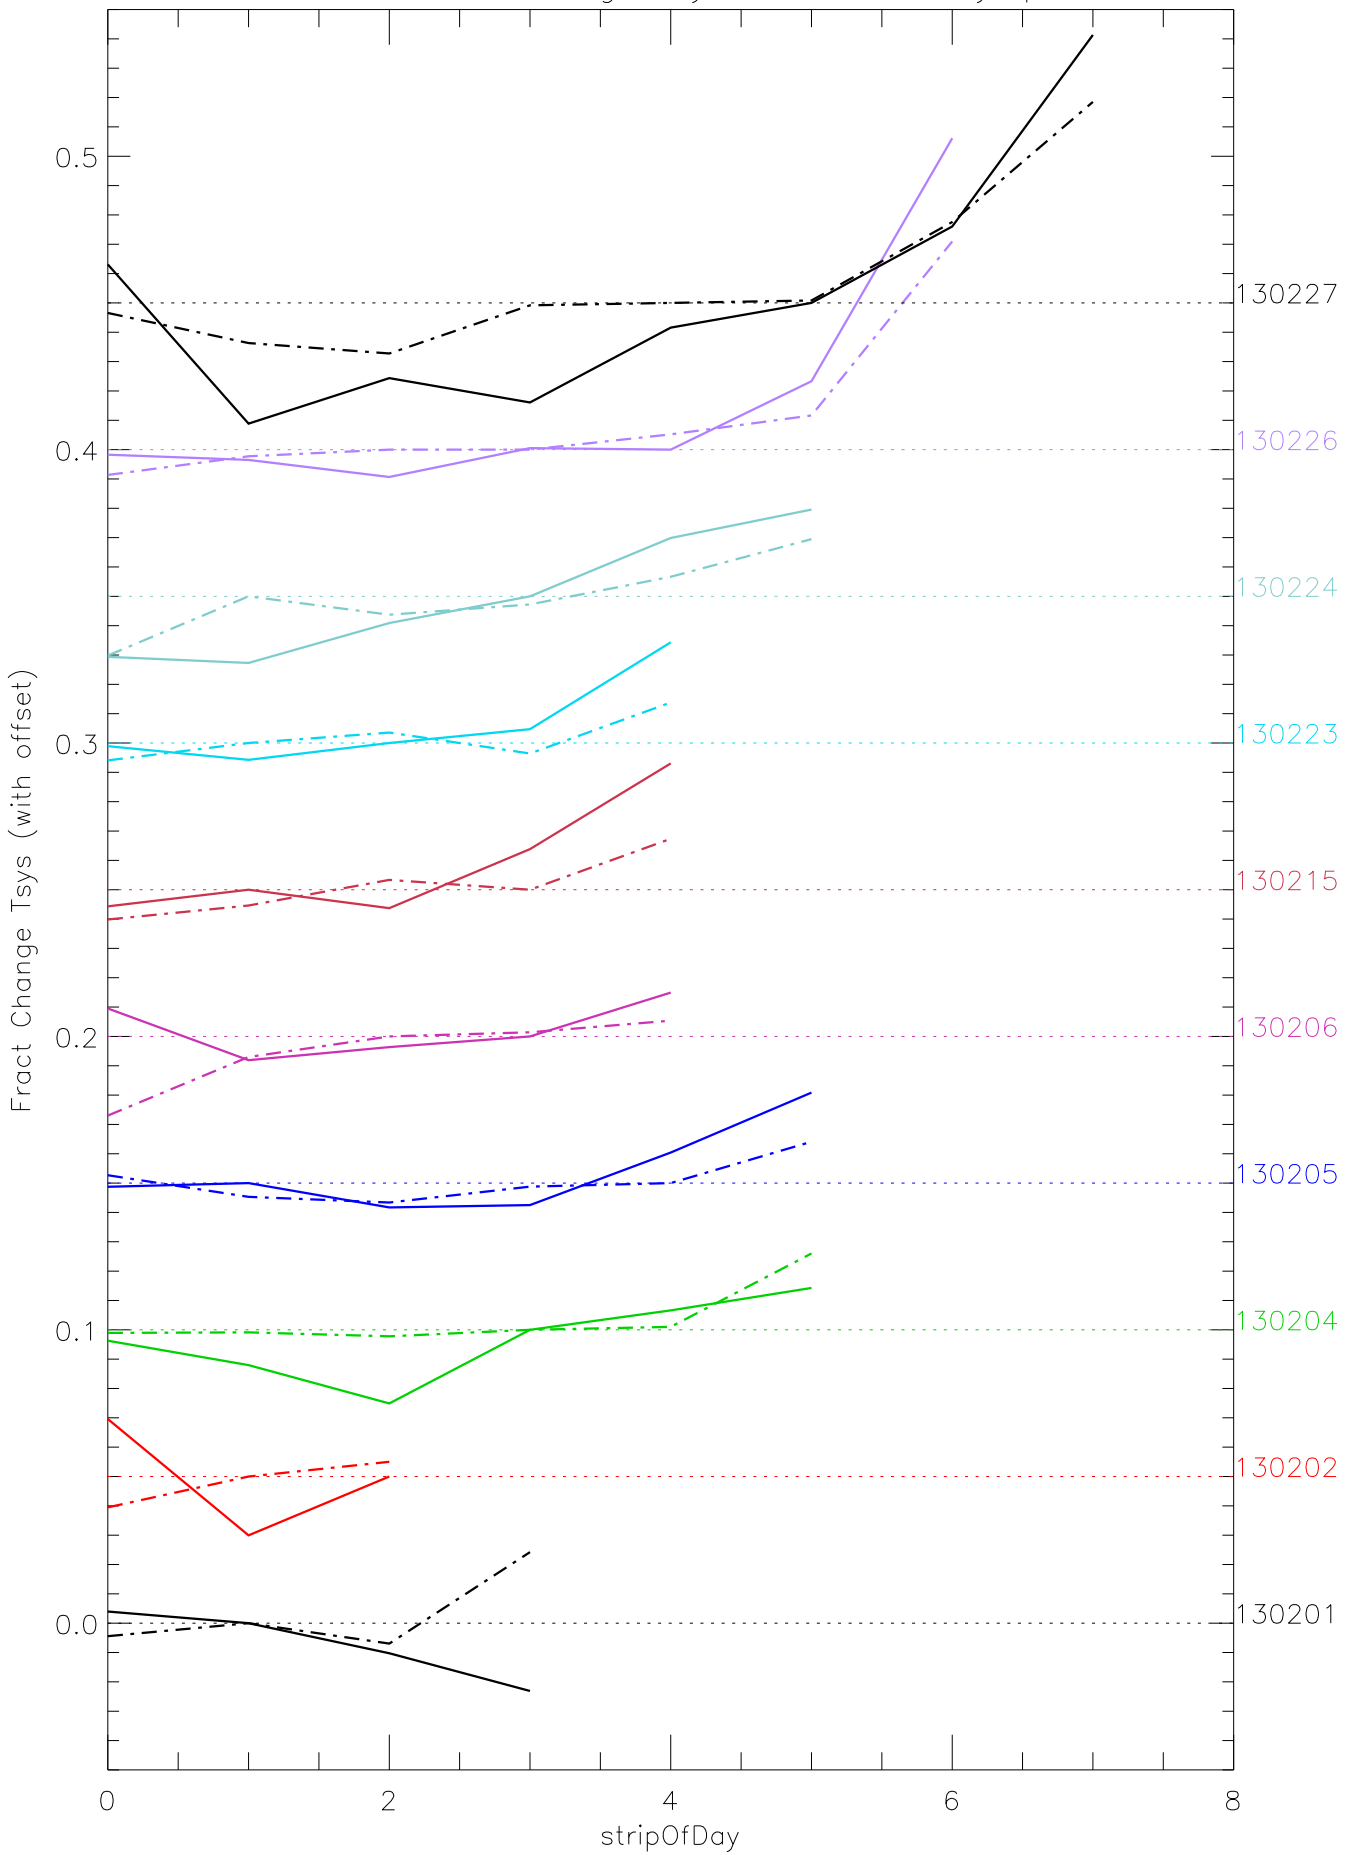

a2048 fractional change TsysK for each day. pixel:0

a2048 fractional change TsysK for each day. pixel:1

a2048 fractional change TsysK for each day. pixel:2

a2048 fractional change TsysK for each day. pixel:3

a2048 fractional change TsysK for each day. pixel:4

a2048 fractional change TsysK for each day. pixel:5

a2048 fractional change TsysK for each day. pixel:6