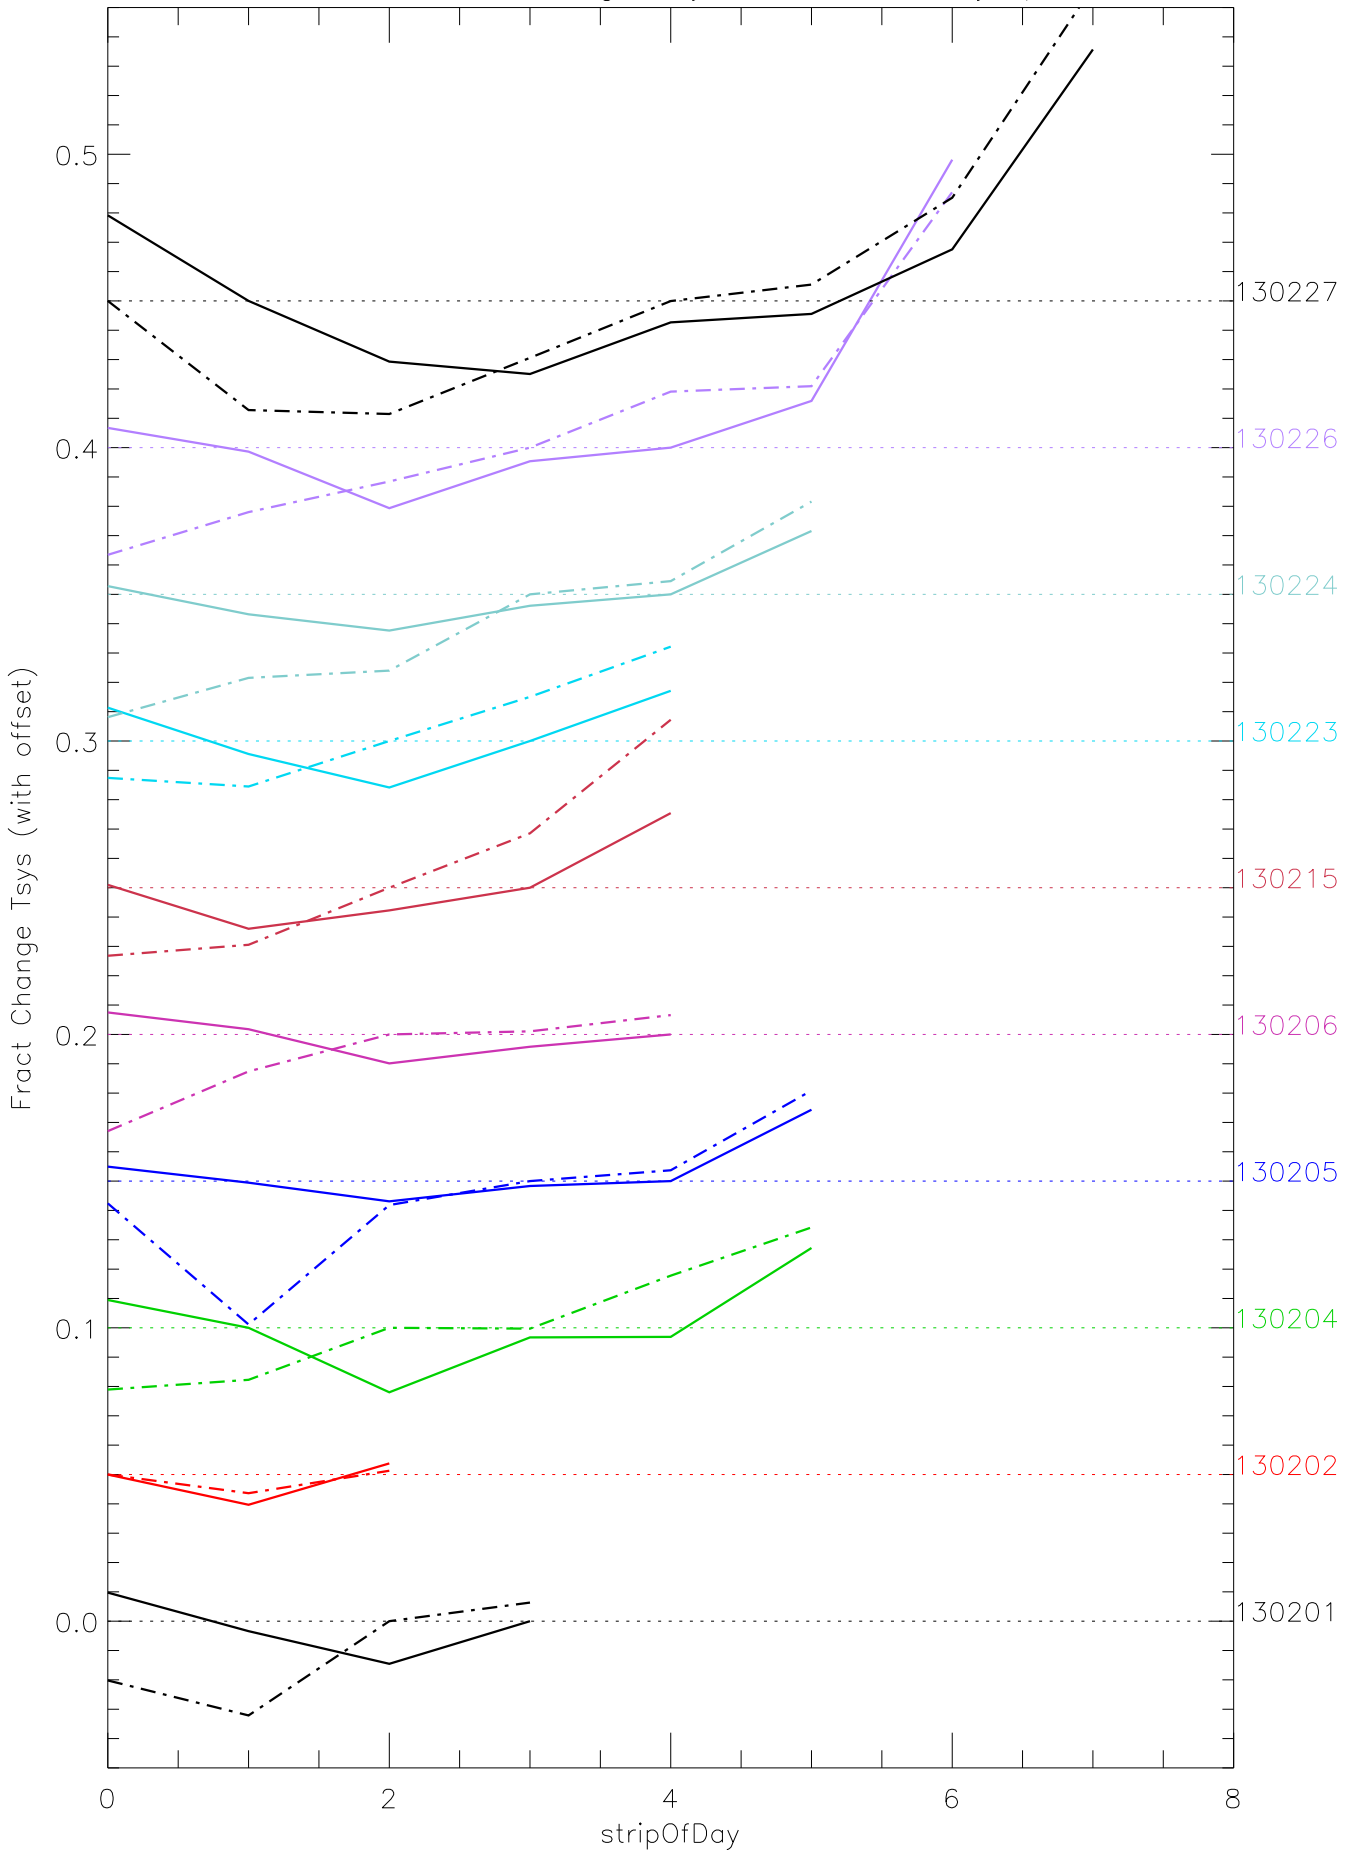

a2048 fractional change TsysK for each day. pixel:0

a2048 fractional change TsysK for each day. pixel:1

a2048 fractional change TsysK for each day. pixel:2

a2048 fractional change TsysK for each day. pixel:3

a2048 fractional change TsysK for each day. pixel:4

a2048 fractional change TsysK for each day. pixel:5

a2048 fractional change TsysK for each day. pixel:6