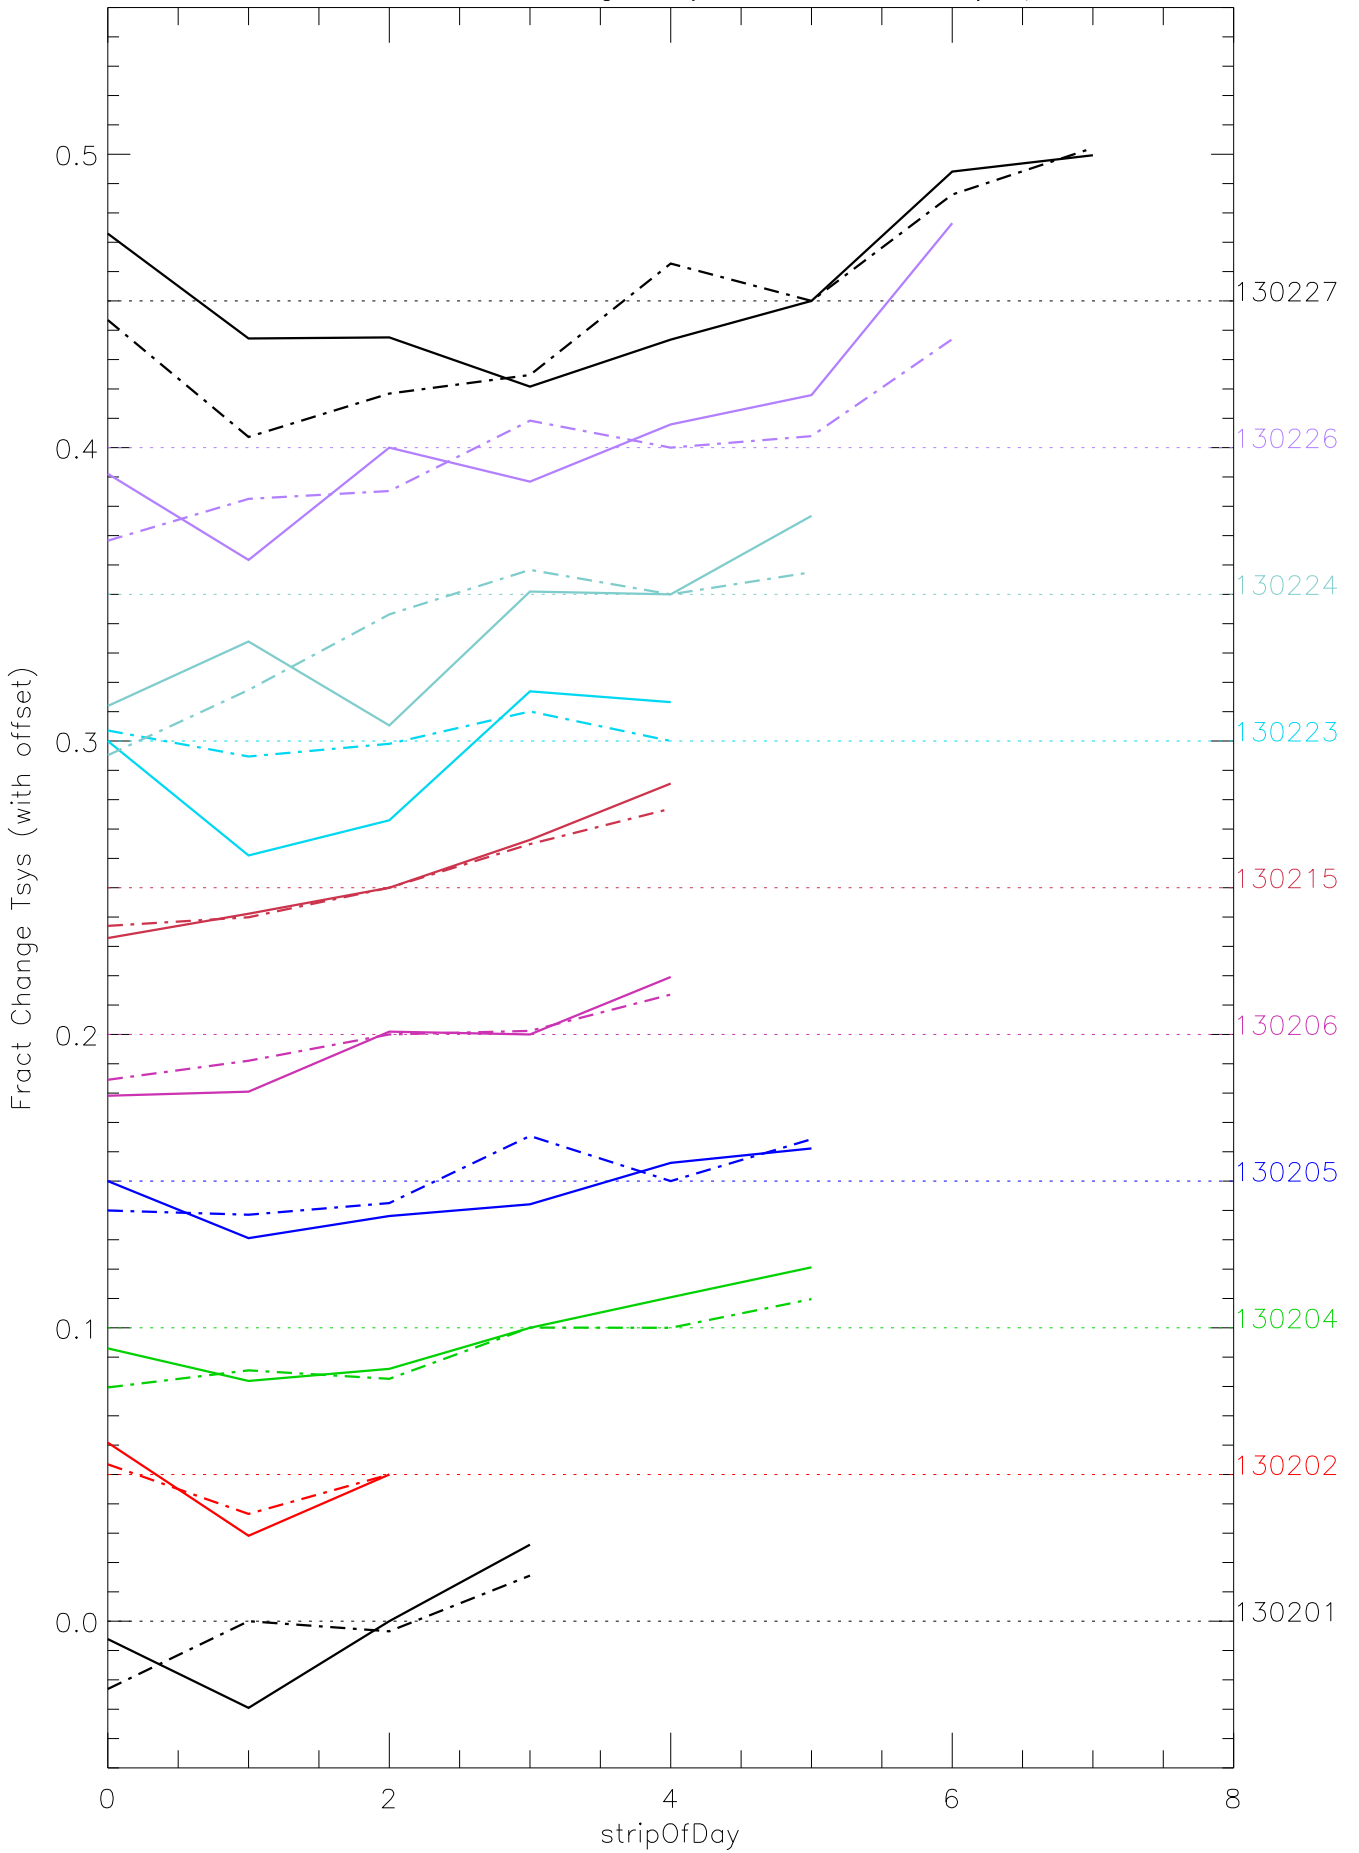

a2048 fractional change TsysK for each day. pixel:0

a2048 fractional change TsysK for each day. pixel:1

a2048 fractional change TsysK for each day. pixel:2

a2048 fractional change TsysK for each day. pixel:3

a2048 fractional change TsysK for each day. pixel:4

a2048 fractional change TsysK for each day. pixel:5

a2048 fractional change TsysK for each day. pixel:6