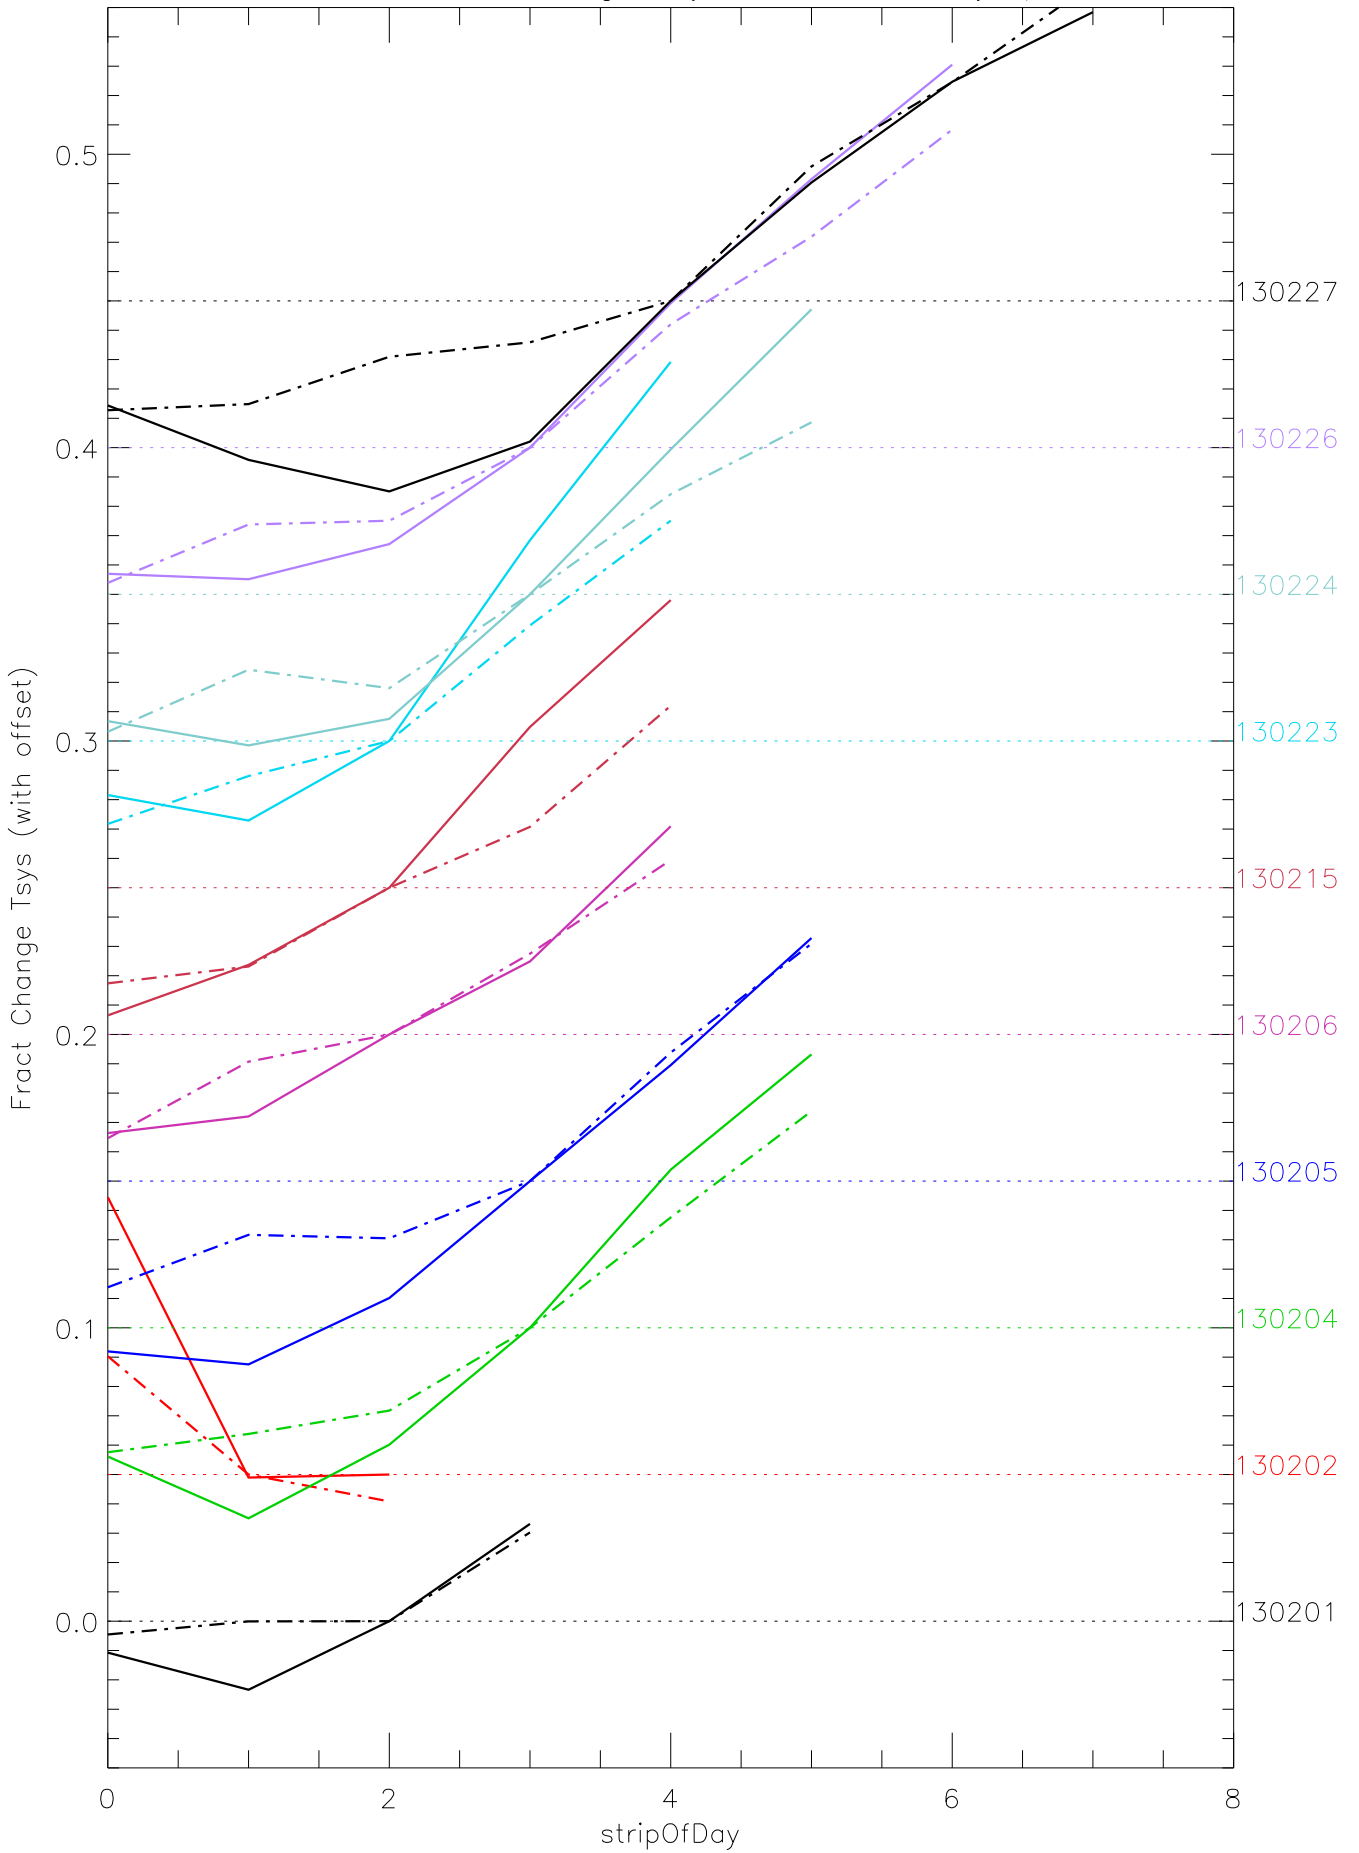

a2048 fractional change TsysK for each day. pixel:0

a2048 fractional change TsysK for each day. pixel:1

a2048 fractional change TsysK for each day. pixel:2

a2048 fractional change TsysK for each day. pixel:3

a2048 fractional change TsysK for each day. pixel:4

a2048 fractional change TsysK for each day. pixel:5

a2048 fractional change TsysK for each day. pixel:6