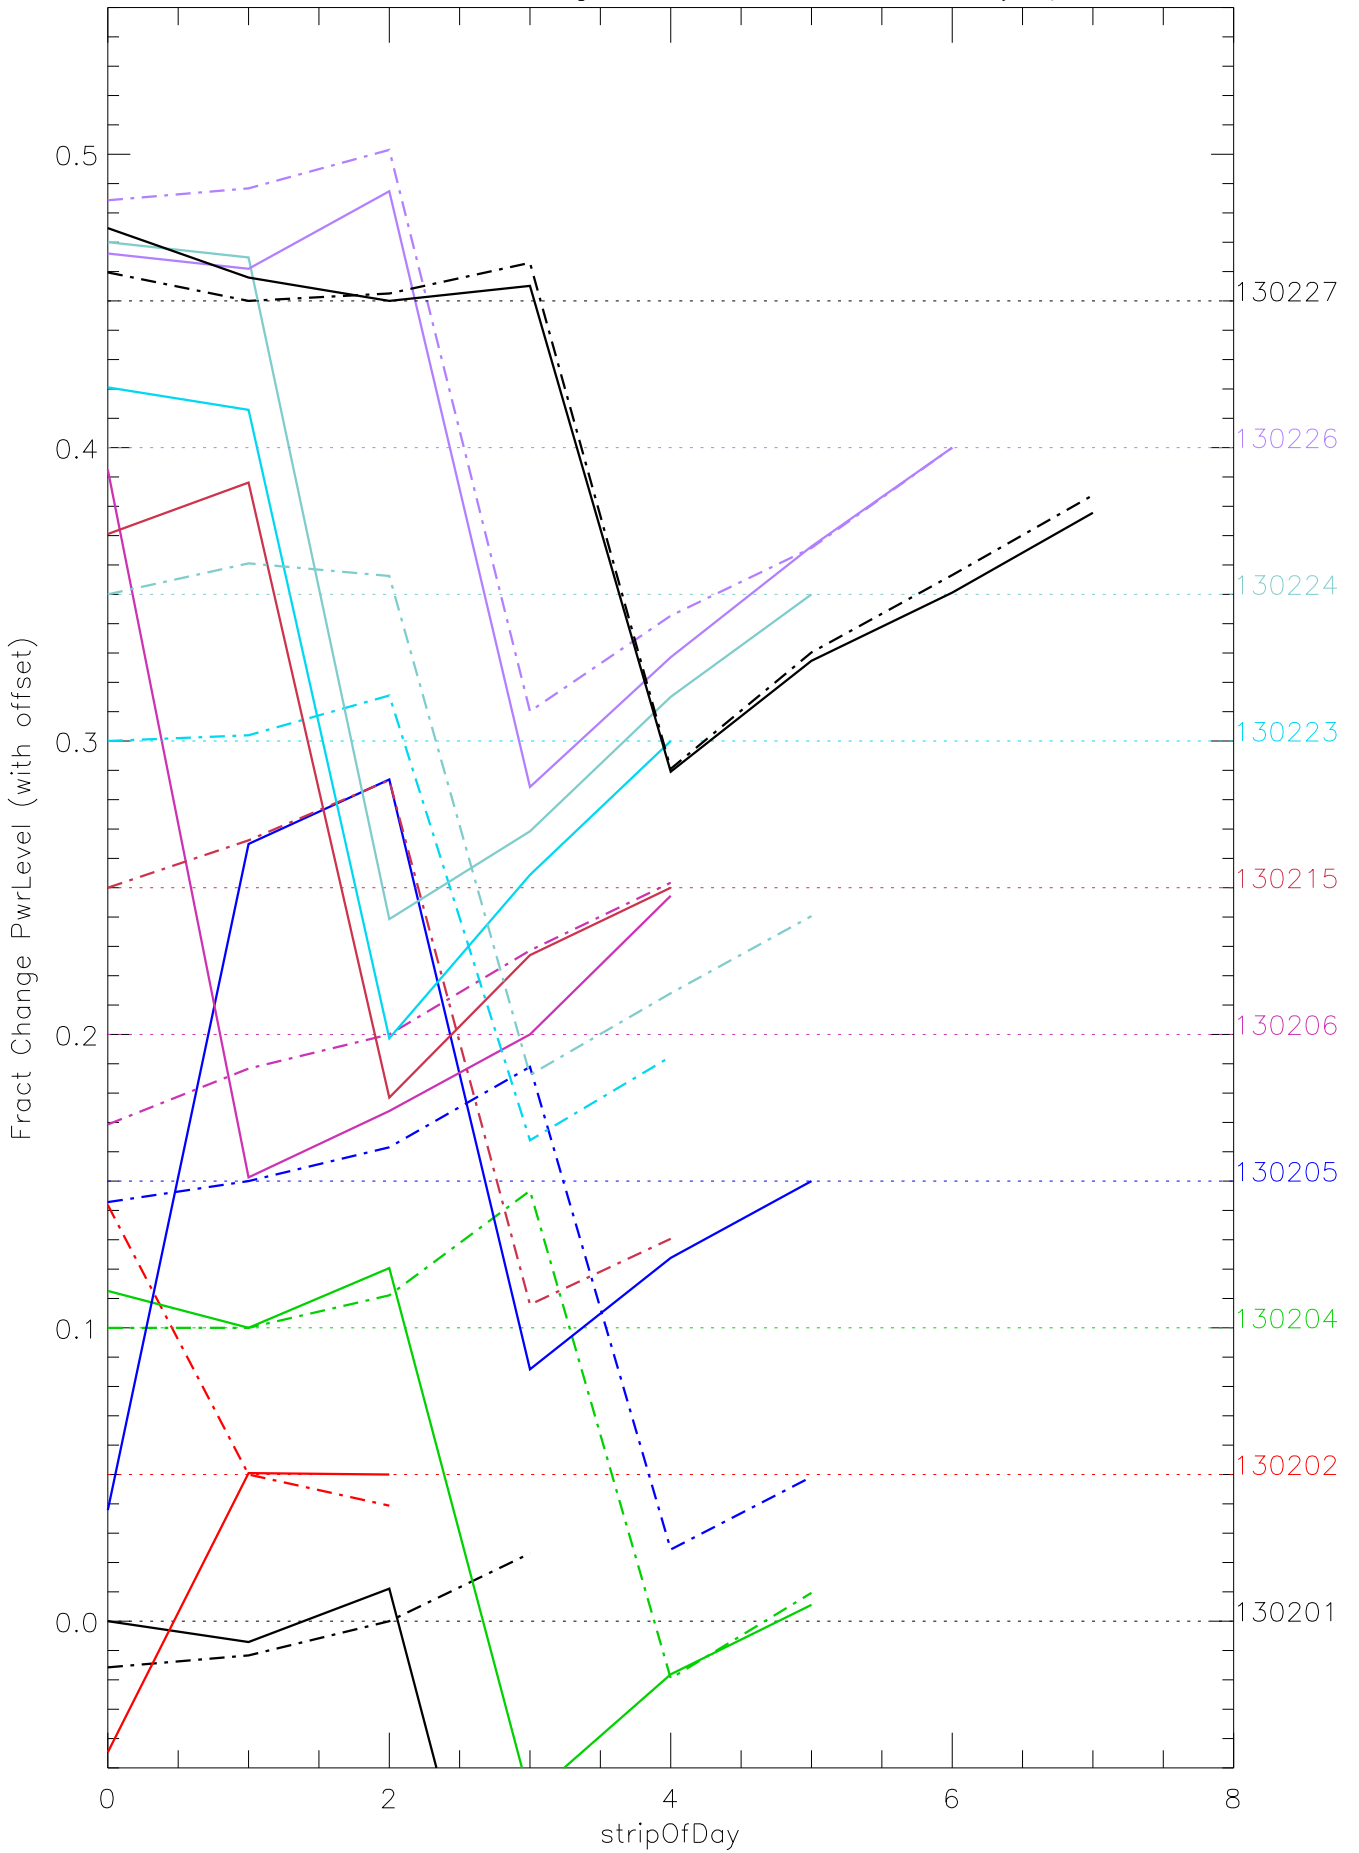

a2048 fractional change PwrLevel for each day. pixel:0

a2048 fractional change PwrLevel for each day. pixel:1

a2048 fractional change PwrLevel for each day. pixel:2

a2048 fractional change PwrLevel for each day. pixel:3

a2048 fractional change PwrLevel for each day. pixel:4

a2048 fractional change PwrLevel for each day. pixel:5

a2048 fractional change PwrLevel for each day. pixel:6