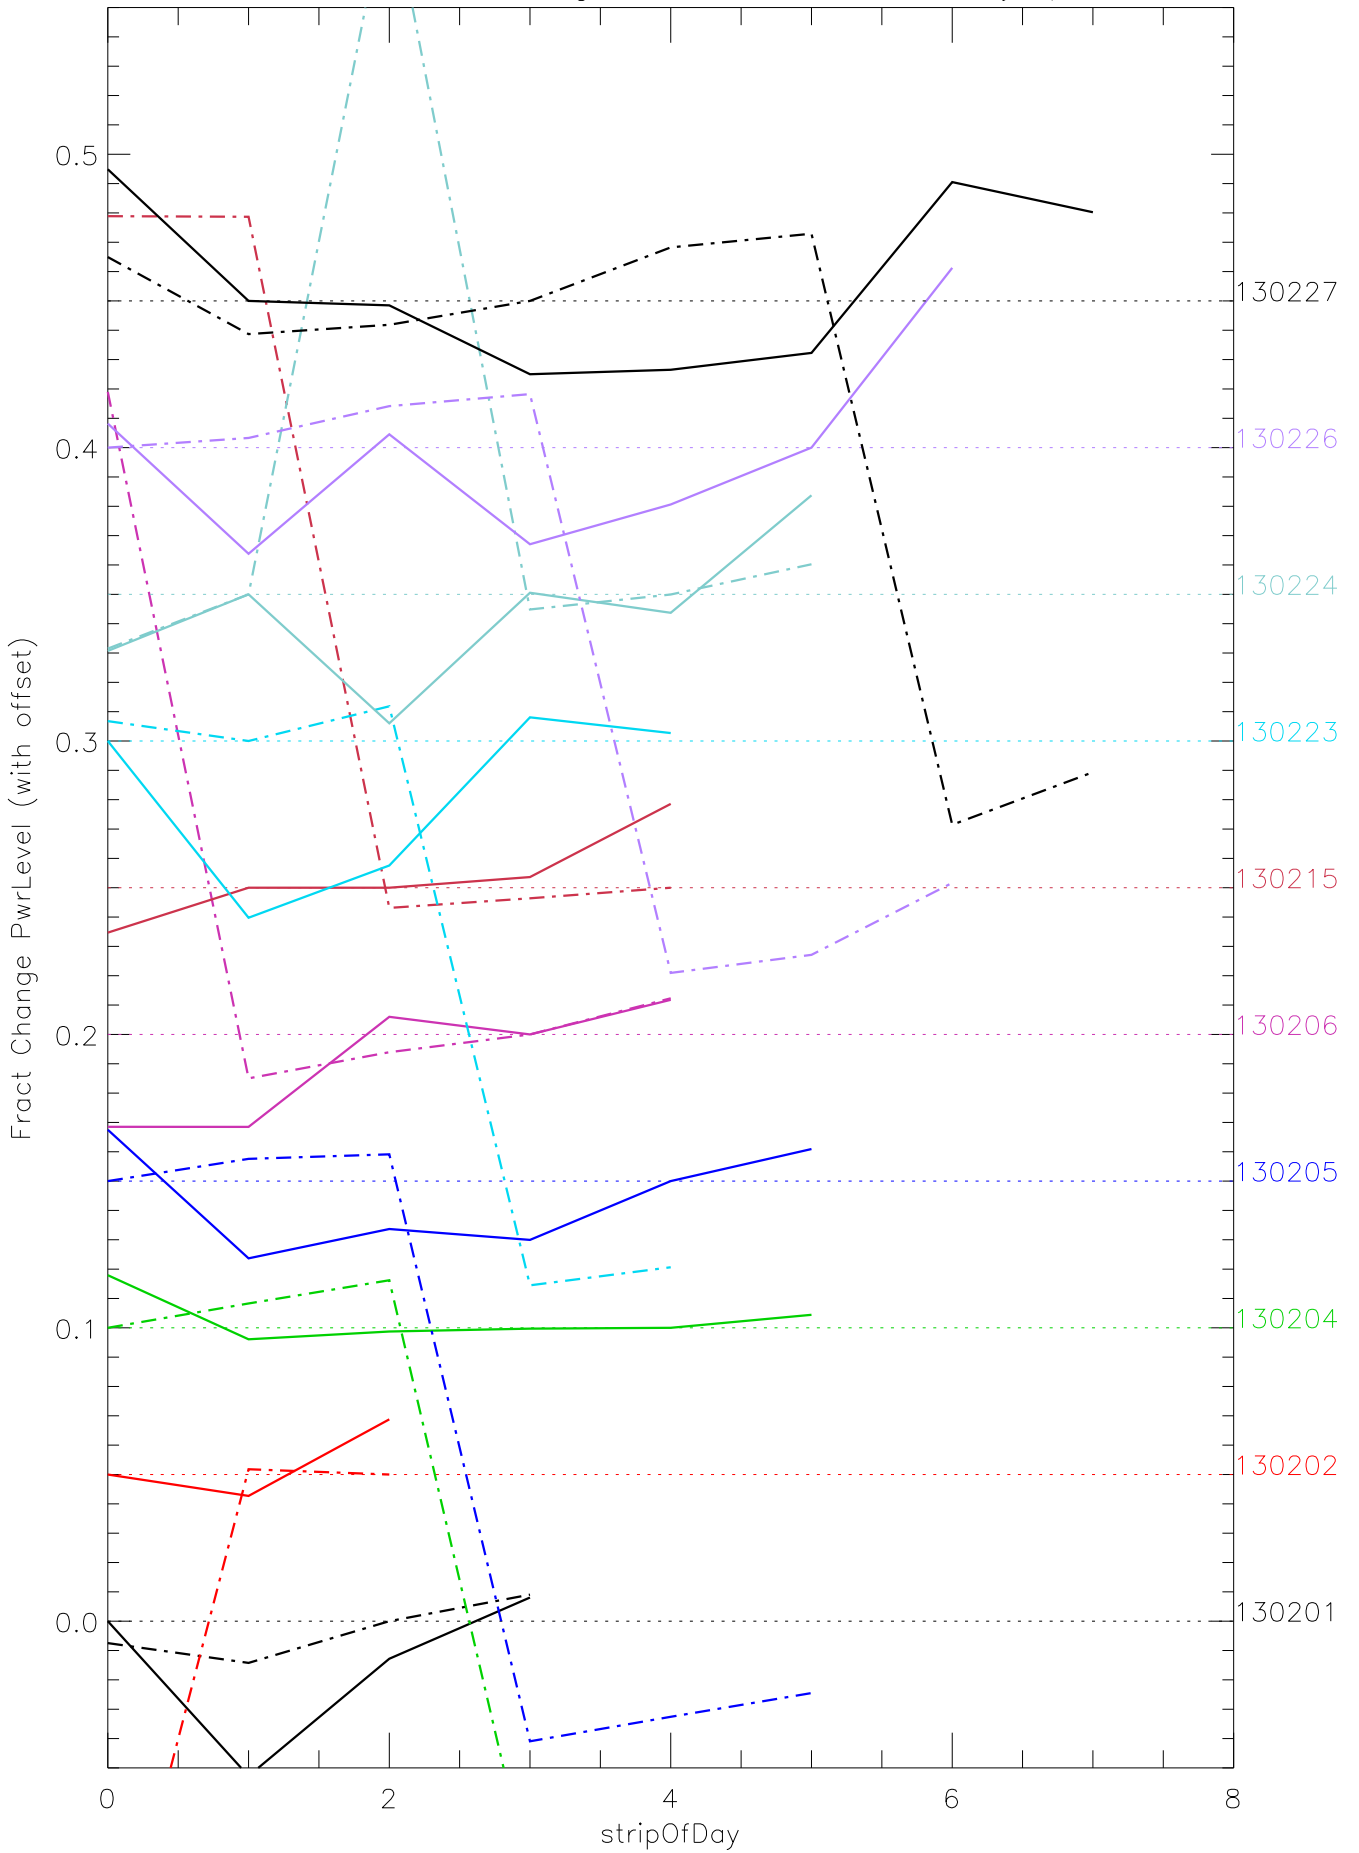

a2048 fractional change PwrLevel for each day. pixel:0

a2048 fractional change PwrLevel for each day. pixel:1

a2048 fractional change PwrLevel for each day. pixel:2

a2048 fractional change PwrLevel for each day. pixel:3

a2048 fractional change PwrLevel for each day. pixel:4

a2048 fractional change PwrLevel for each day. pixel:5

a2048 fractional change PwrLevel for each day. pixel:6