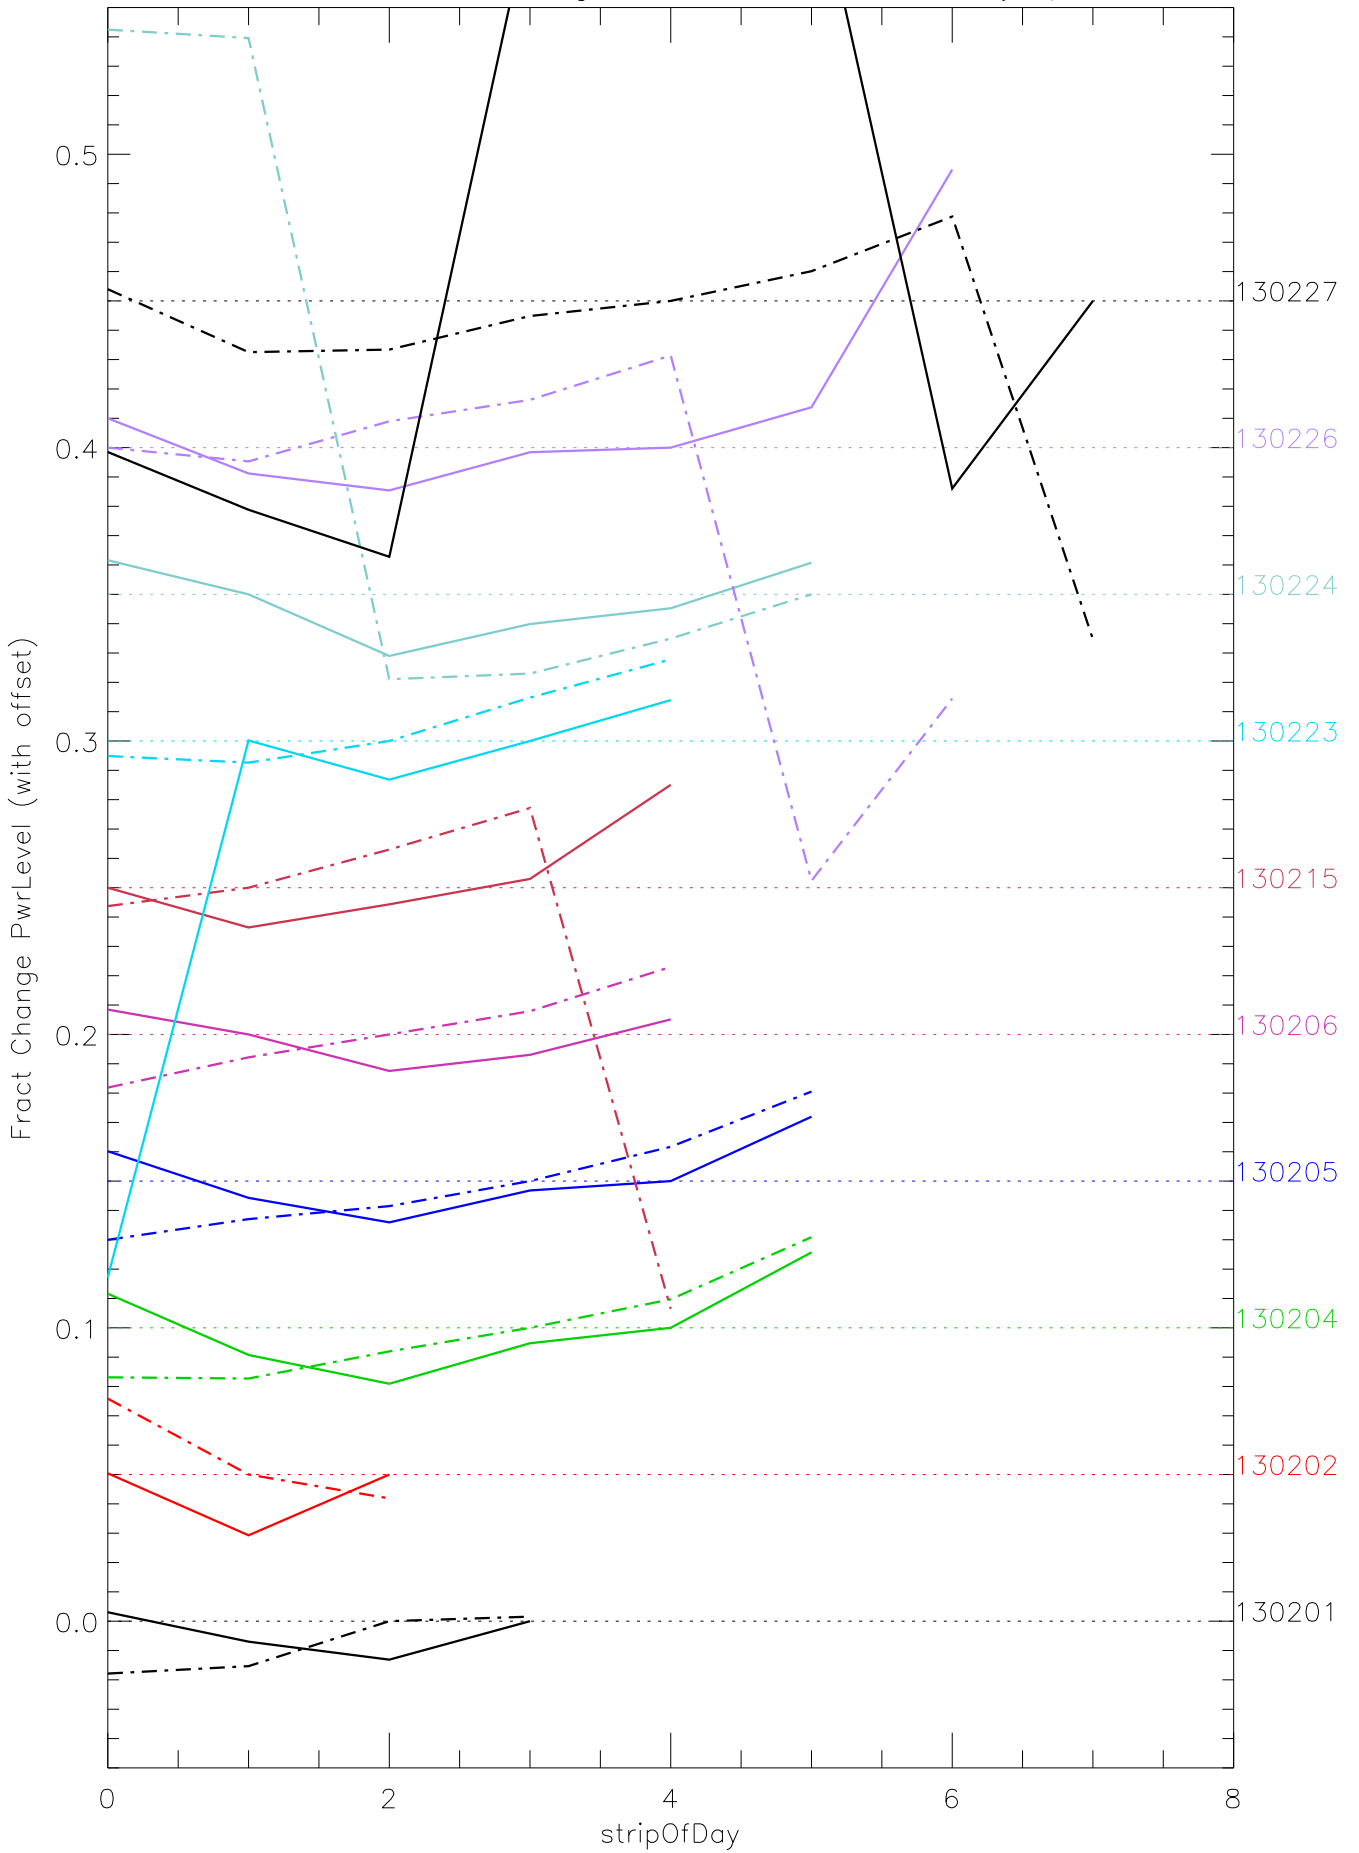

a2048 fractional change PwrLevel for each day. pixel:0

a2048 fractional change PwrLevel for each day. pixel:1

a2048 fractional change PwrLevel for each day. pixel:2

a2048 fractional change PwrLevel for each day. pixel:3

a2048 fractional change PwrLevel for each day. pixel:4

a2048 fractional change PwrLevel for each day. pixel:5

a2048 fractional change PwrLevel for each day. pixel:6