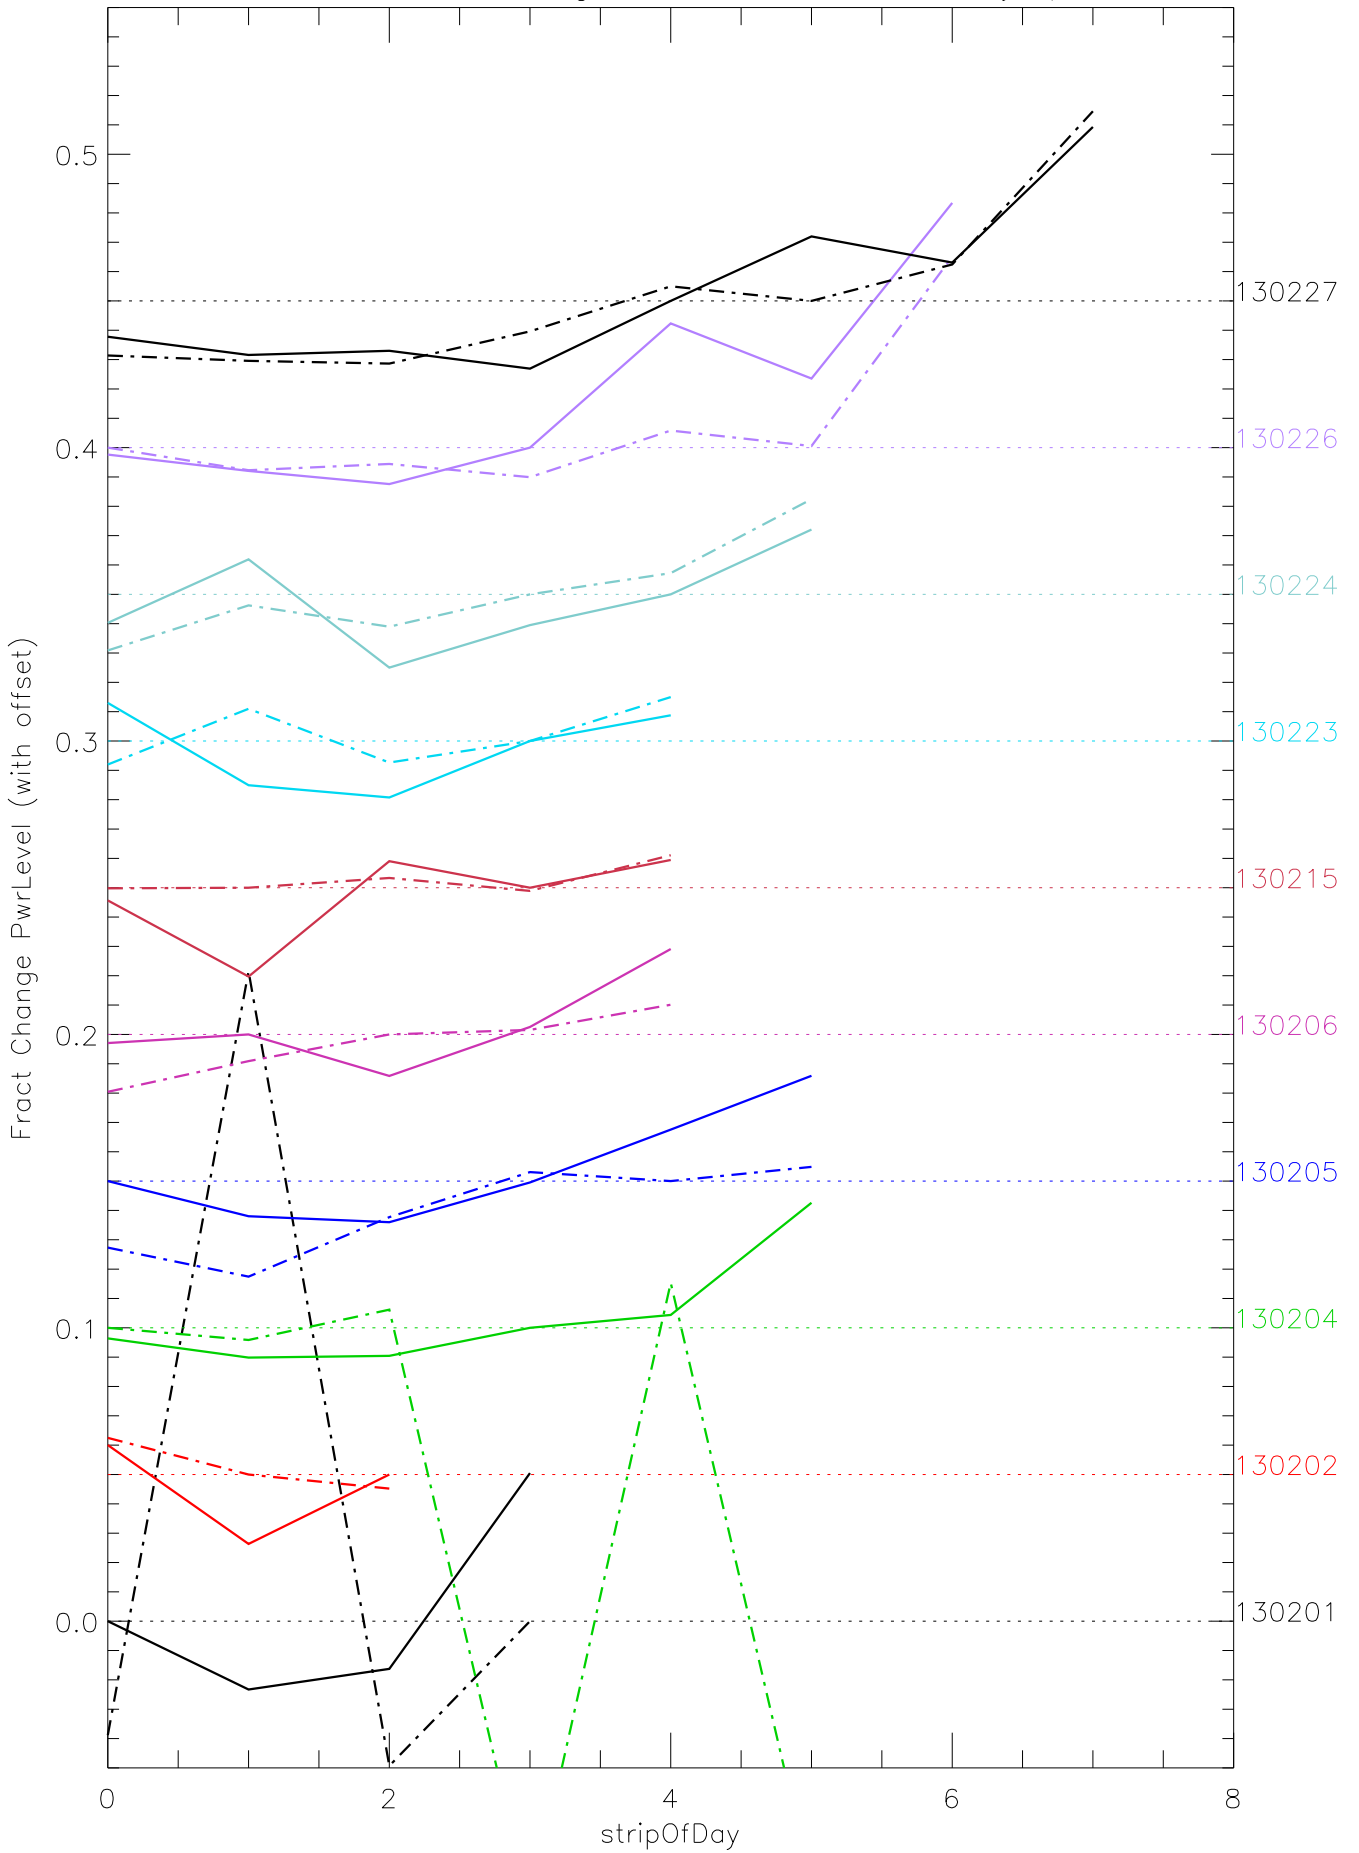

a2048 fractional change PwrLevel for each day. pixel:0

a2048 fractional change PwrLevel for each day. pixel:1

a2048 fractional change PwrLevel for each day. pixel:2

a2048 fractional change PwrLevel for each day. pixel:3

a2048 fractional change PwrLevel for each day. pixel:4

a2048 fractional change PwrLevel for each day. pixel:5

a2048 fractional change PwrLevel for each day. pixel:6