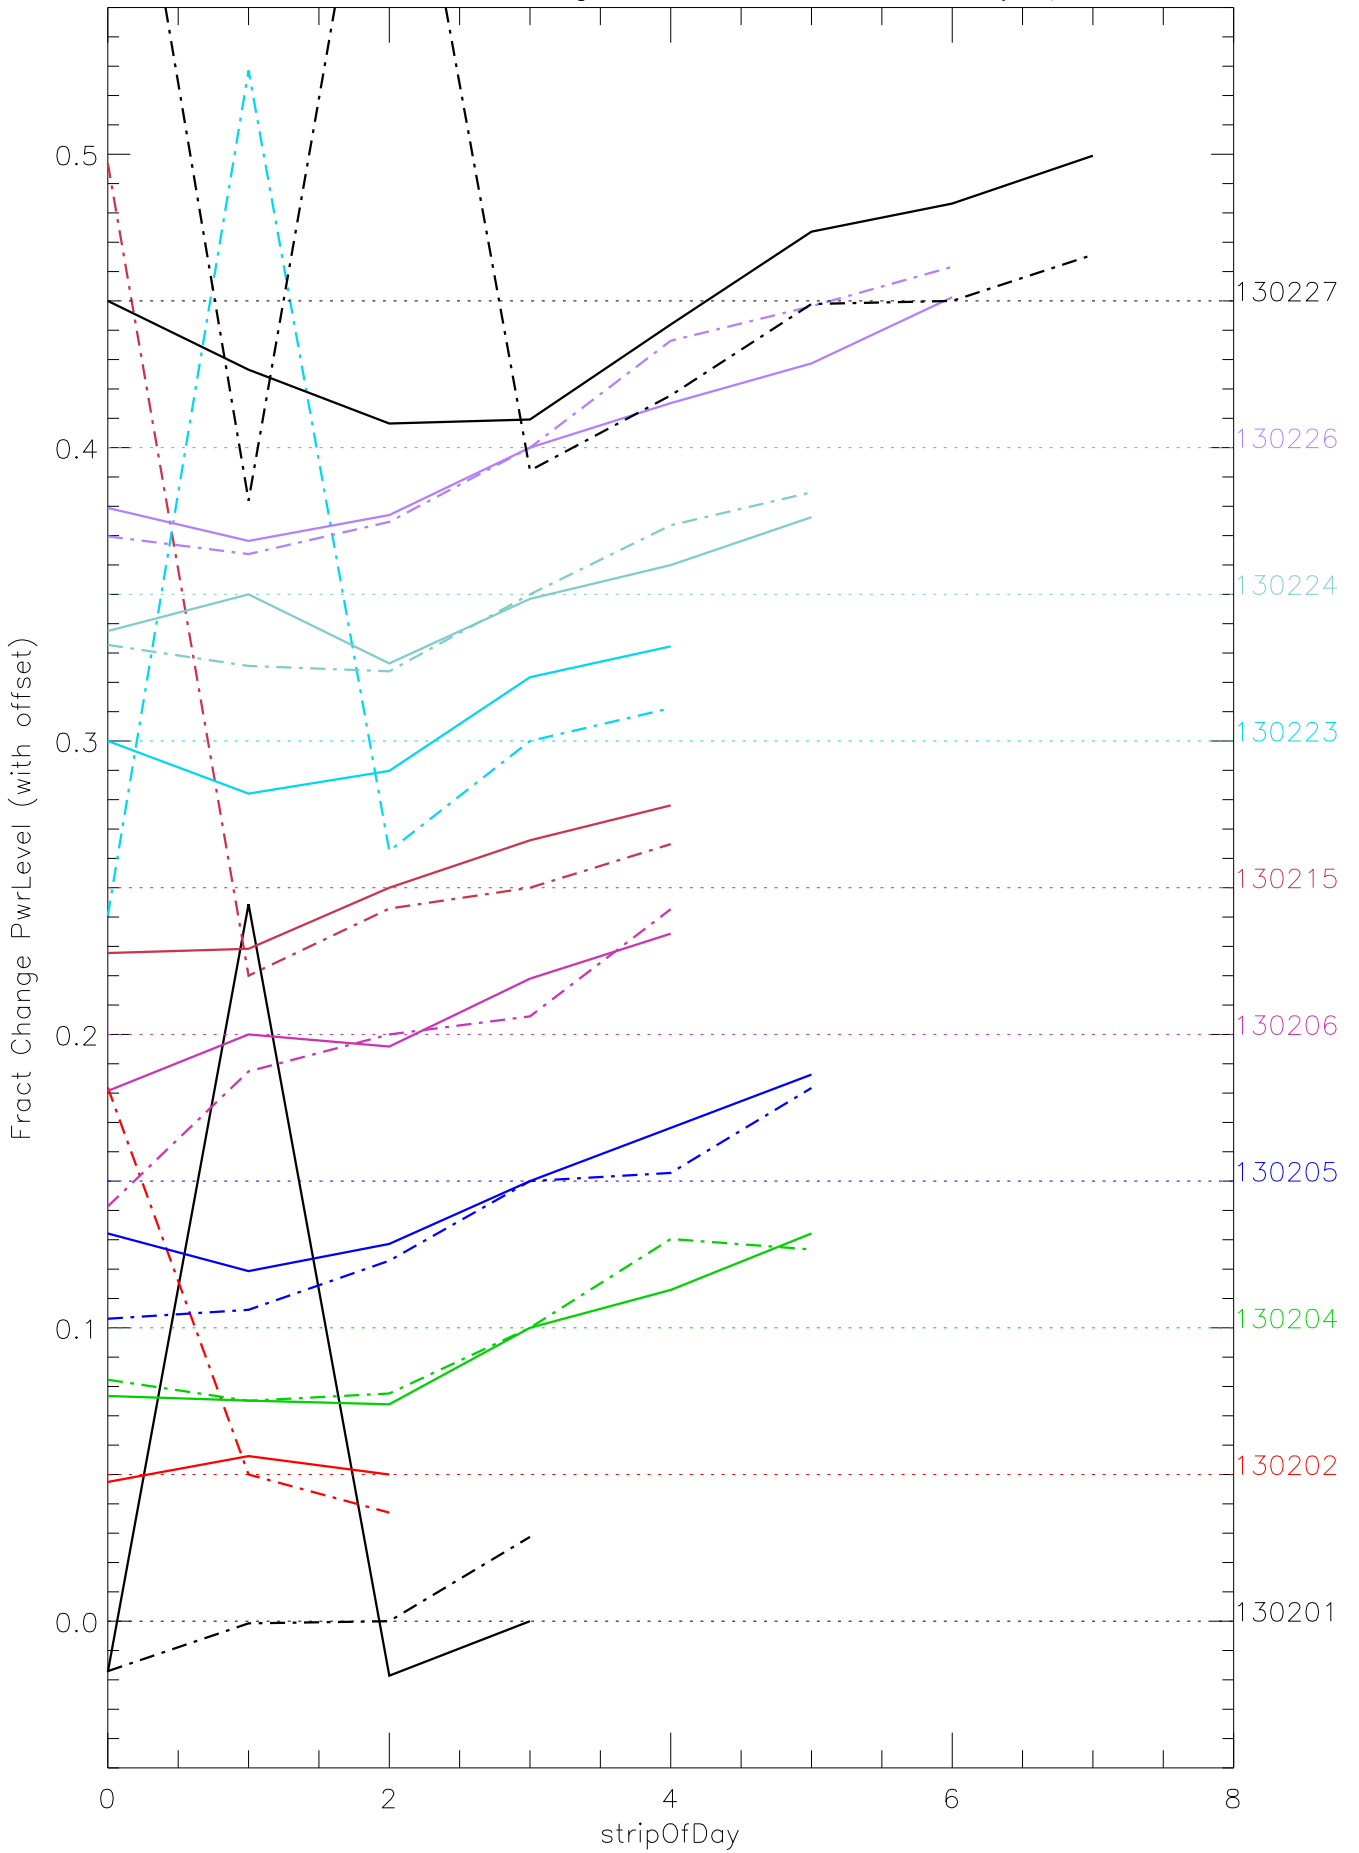

a2048 fractional change PwrLevel for each day. pixel:0

a2048 fractional change PwrLevel for each day. pixel:1

a2048 fractional change PwrLevel for each day. pixel:2

a2048 fractional change PwrLevel for each day. pixel:3

a2048 fractional change PwrLevel for each day. pixel:4

a2048 fractional change PwrLevel for each day. pixel:5

a2048 fractional change PwrLevel for each day. pixel:6