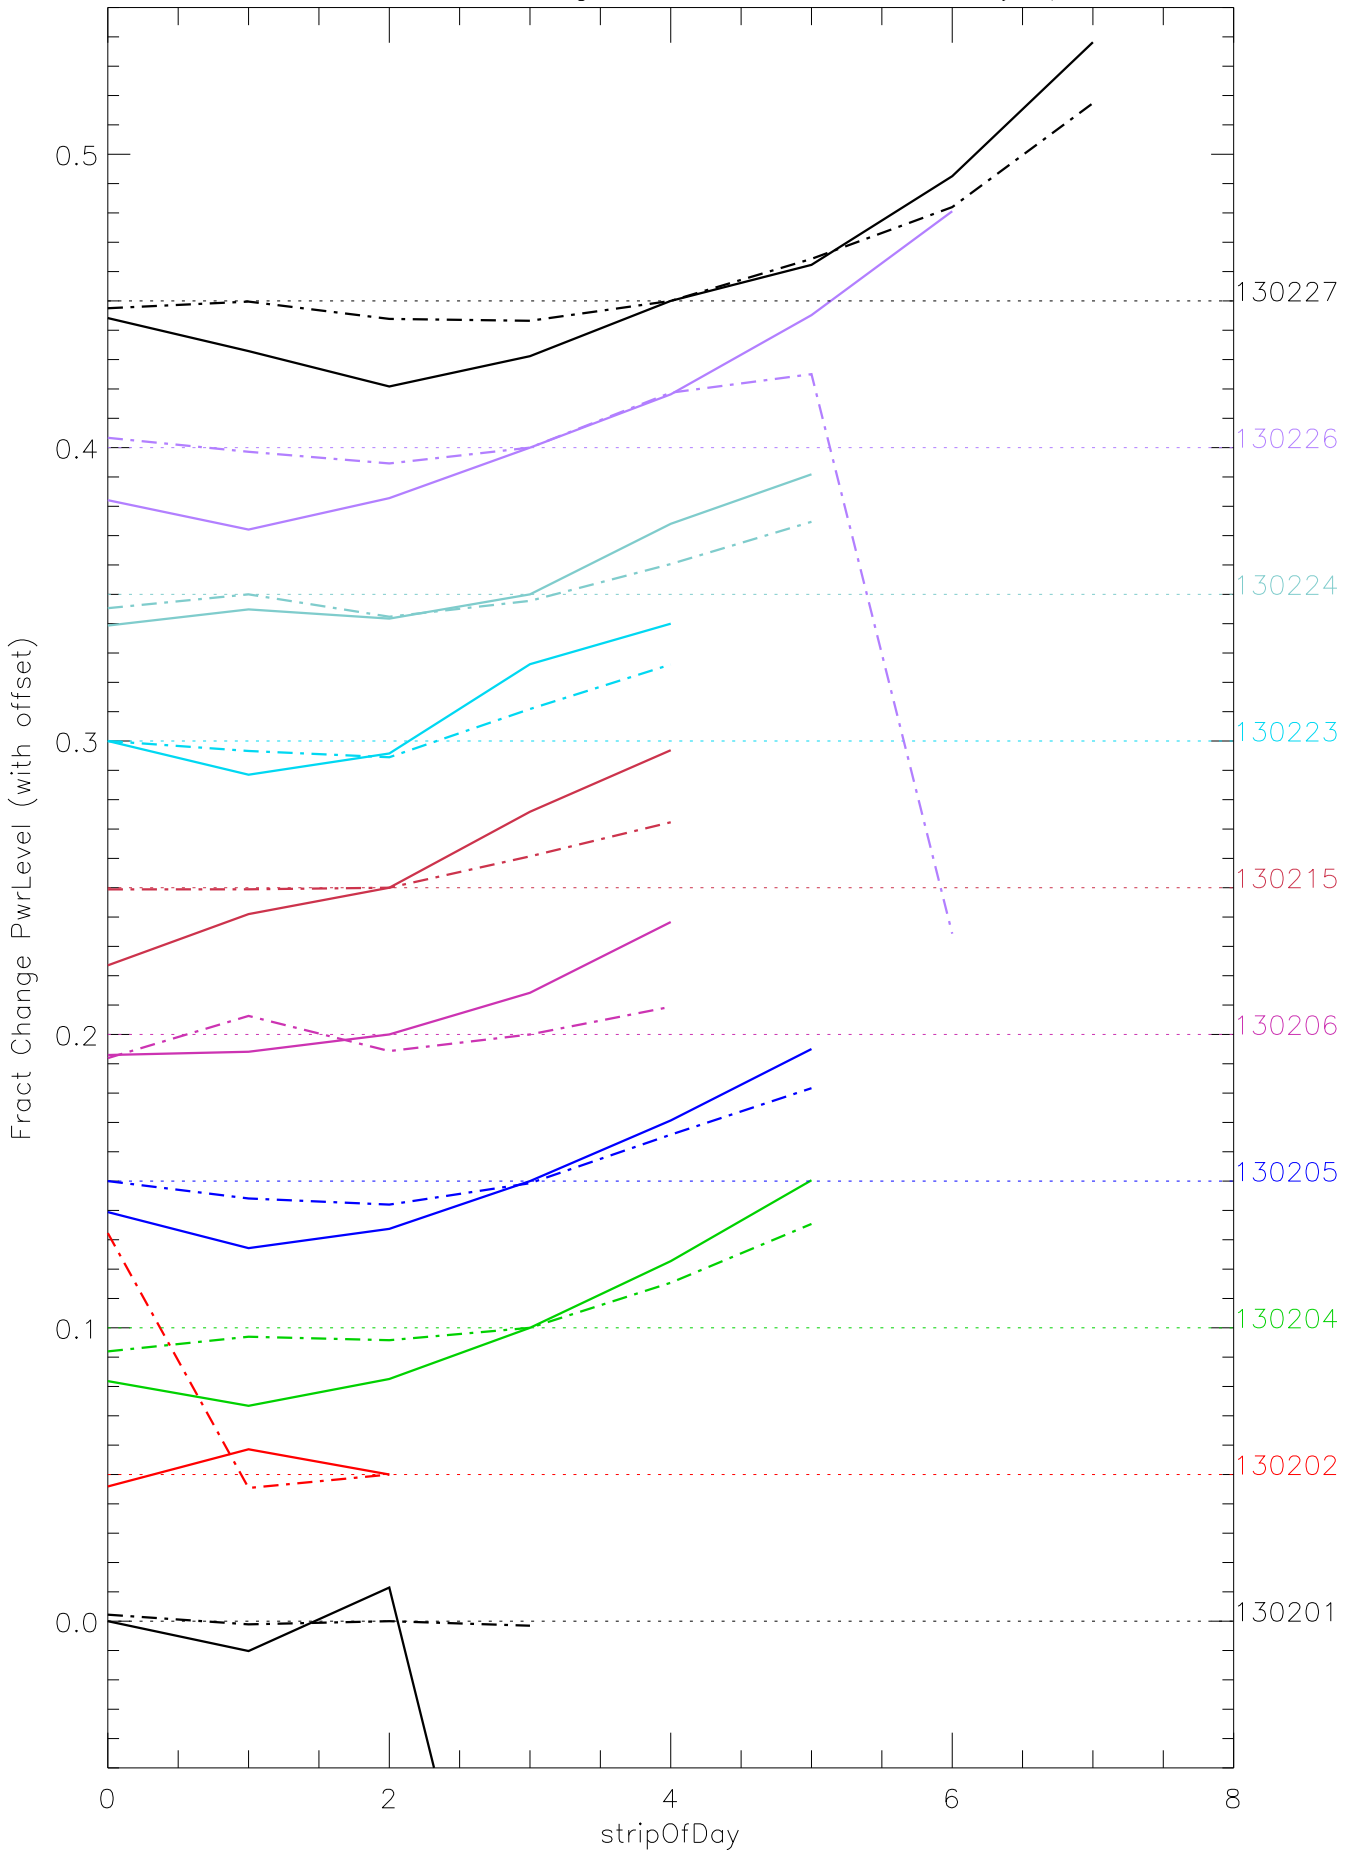

a2048 fractional change PwrLevel for each day. pixel:0

a2048 fractional change PwrLevel for each day. pixel:1

a2048 fractional change PwrLevel for each day. pixel:2

a2048 fractional change PwrLevel for each day. pixel:3

a2048 fractional change PwrLevel for each day. pixel:4

a2048 fractional change PwrLevel for each day. pixel:5

a2048 fractional change PwrLevel for each day. pixel:6