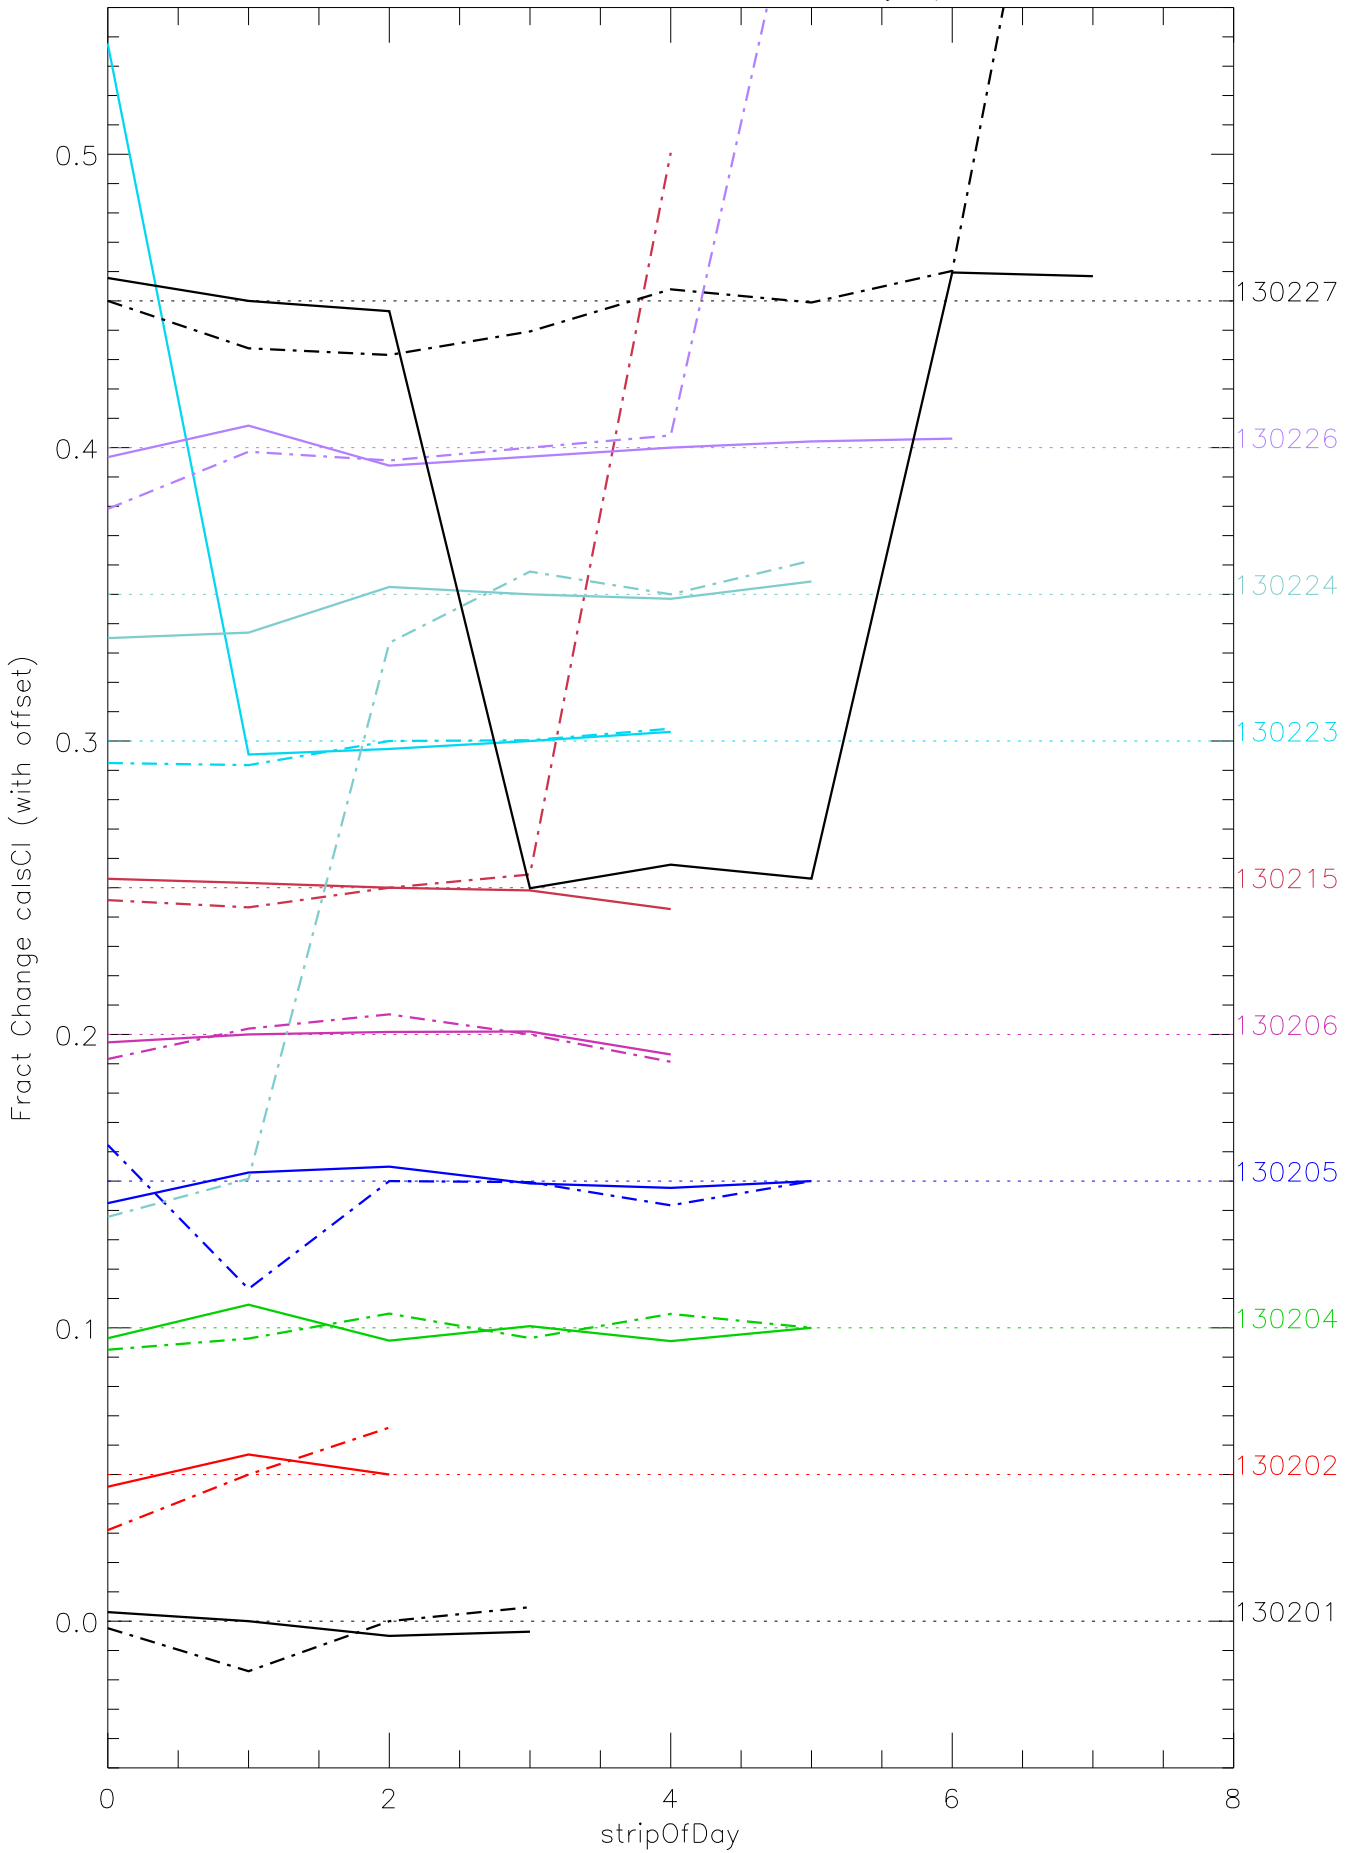

a2048 calsci factors for each day. pixel:0

a2048 calsci factors for each day. pixel:1

a2048 calsci factors for each day. pixel:2

a2048 calsci factors for each day. pixel:3

a2048 calsci factors for each day. pixel:4

a2048 calsci factors for each day. pixel:5

a2048 calsci factors for each day. pixel:6