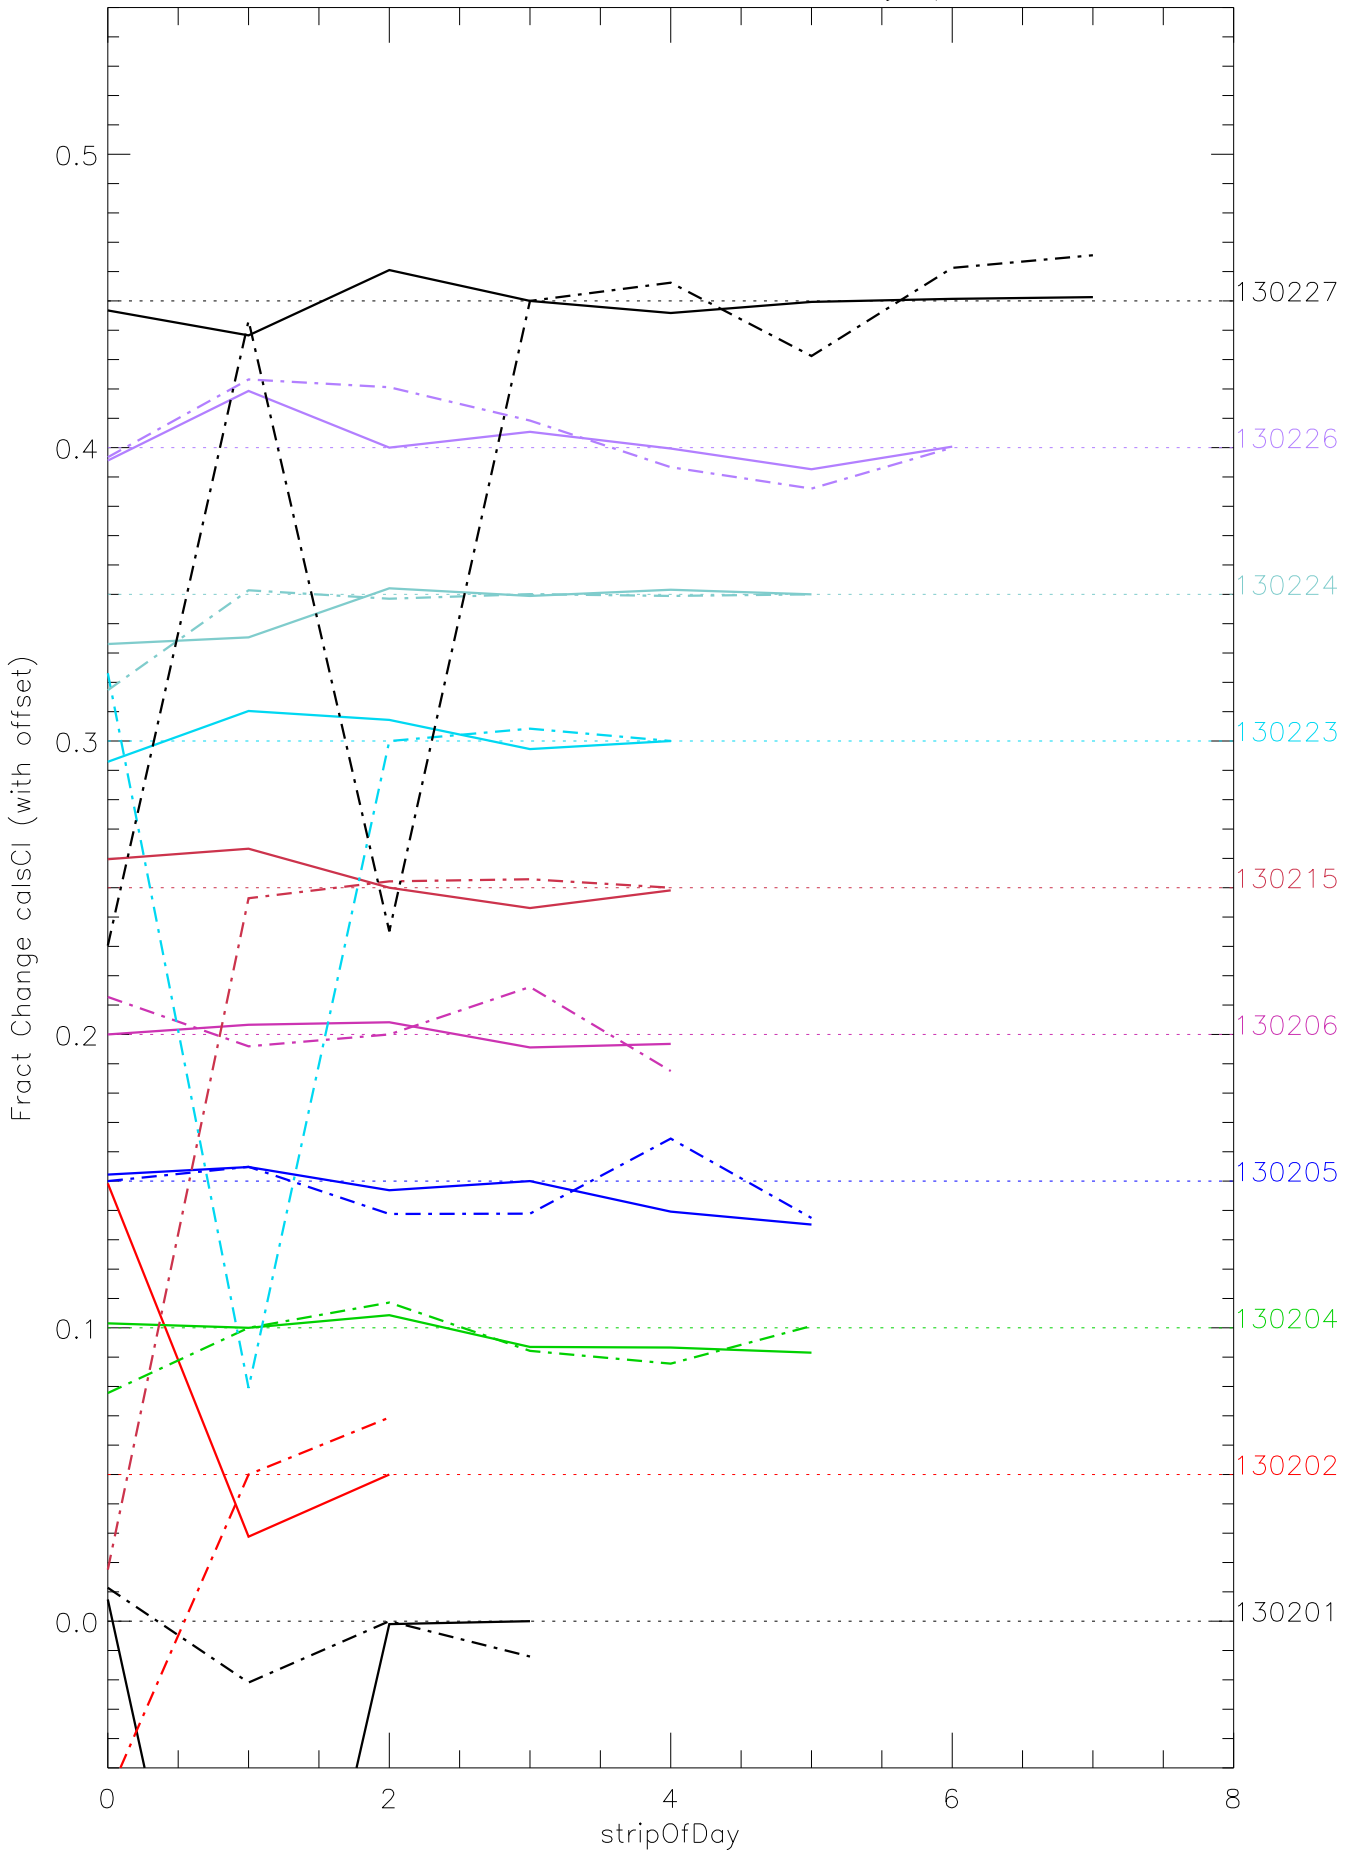

a2048 calsci factors for each day. pixel:0

a2048 calsci factors for each day. pixel:1

a2048 calsci factors for each day. pixel:2

a2048 calsci factors for each day. pixel:3

a2048 calsci factors for each day. pixel:4

a2048 calsci factors for each day. pixel:5

a2048 calsci factors for each day. pixel:6