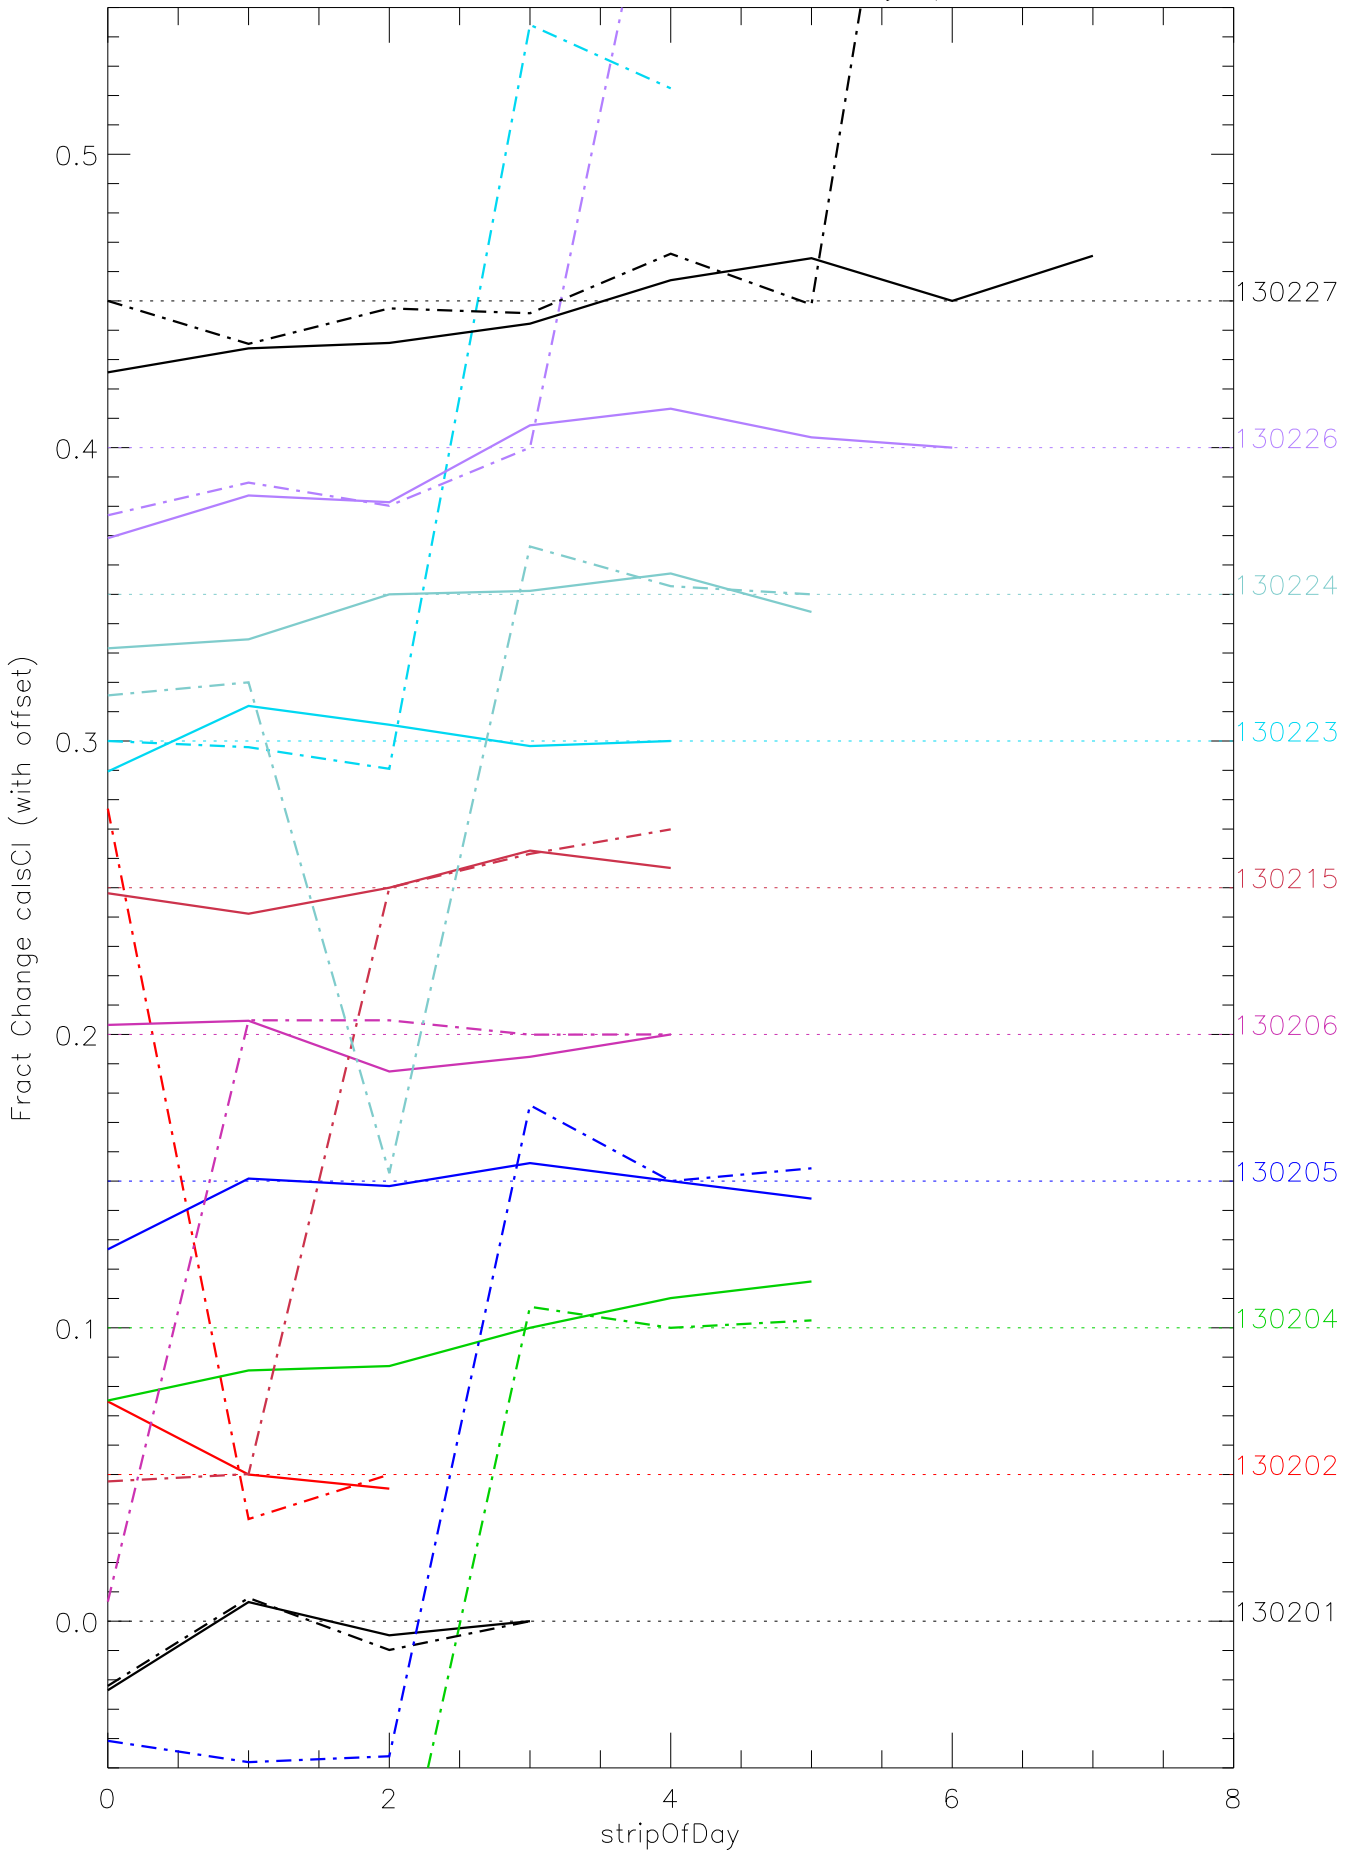

a2048 calsci factors for each day. pixel:0

a2048 calsci factors for each day. pixel:1

a2048 calsci factors for each day. pixel:2

a2048 calsci factors for each day. pixel:3

a2048 calsci factors for each day. pixel:4

a2048 calsci factors for each day. pixel:5

a2048 calsci factors for each day. pixel:6