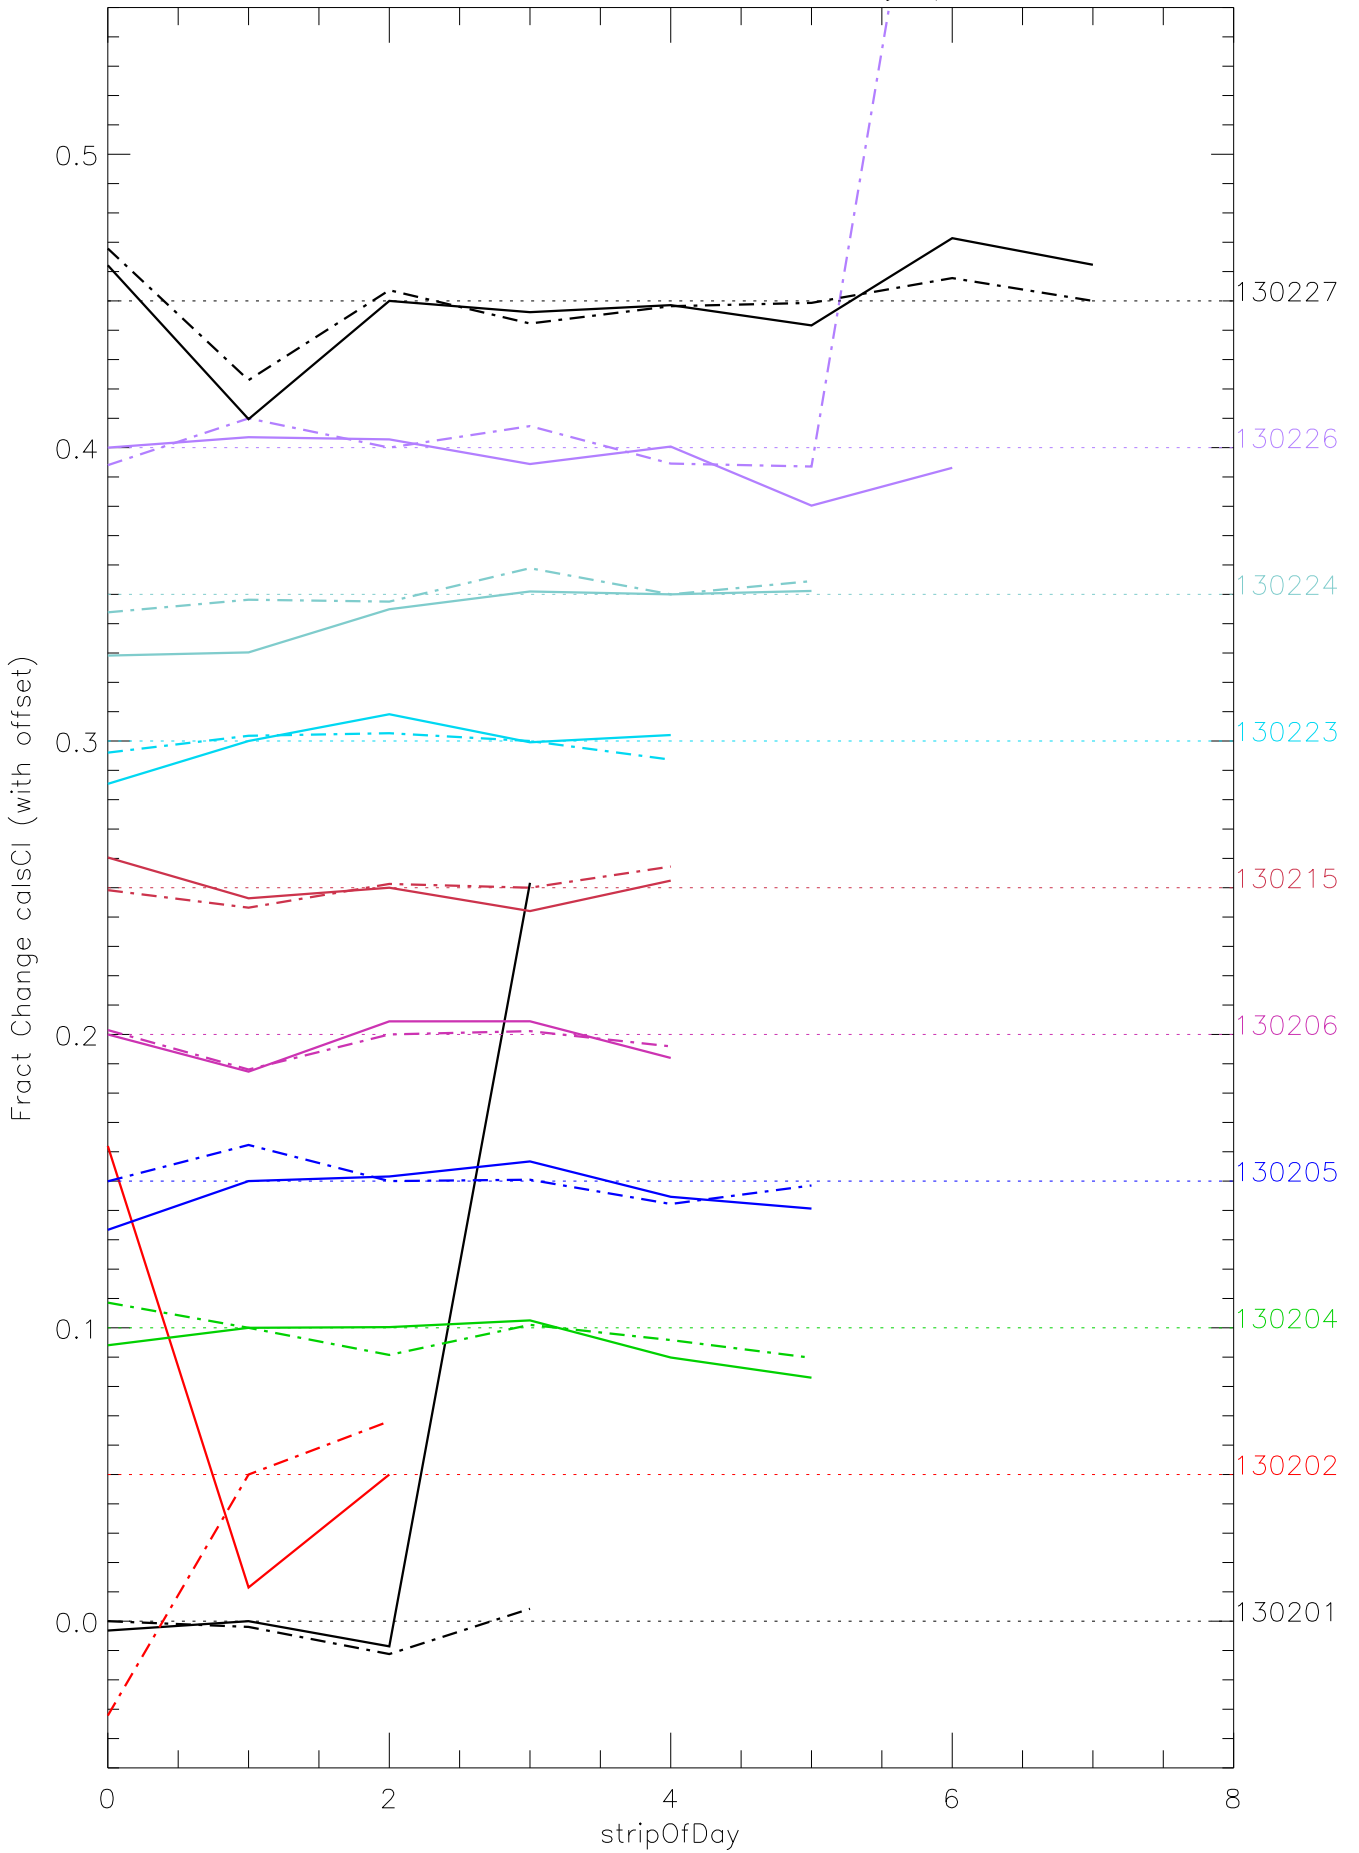

a2048 calsci factors for each day. pixel:0

a2048 calsci factors for each day. pixel:1

a2048 calsci factors for each day. pixel:2

a2048 calsci factors for each day. pixel:3

a2048 calsci factors for each day. pixel:4

a2048 calsci factors for each day. pixel:5

a2048 calsci factors for each day. pixel:6