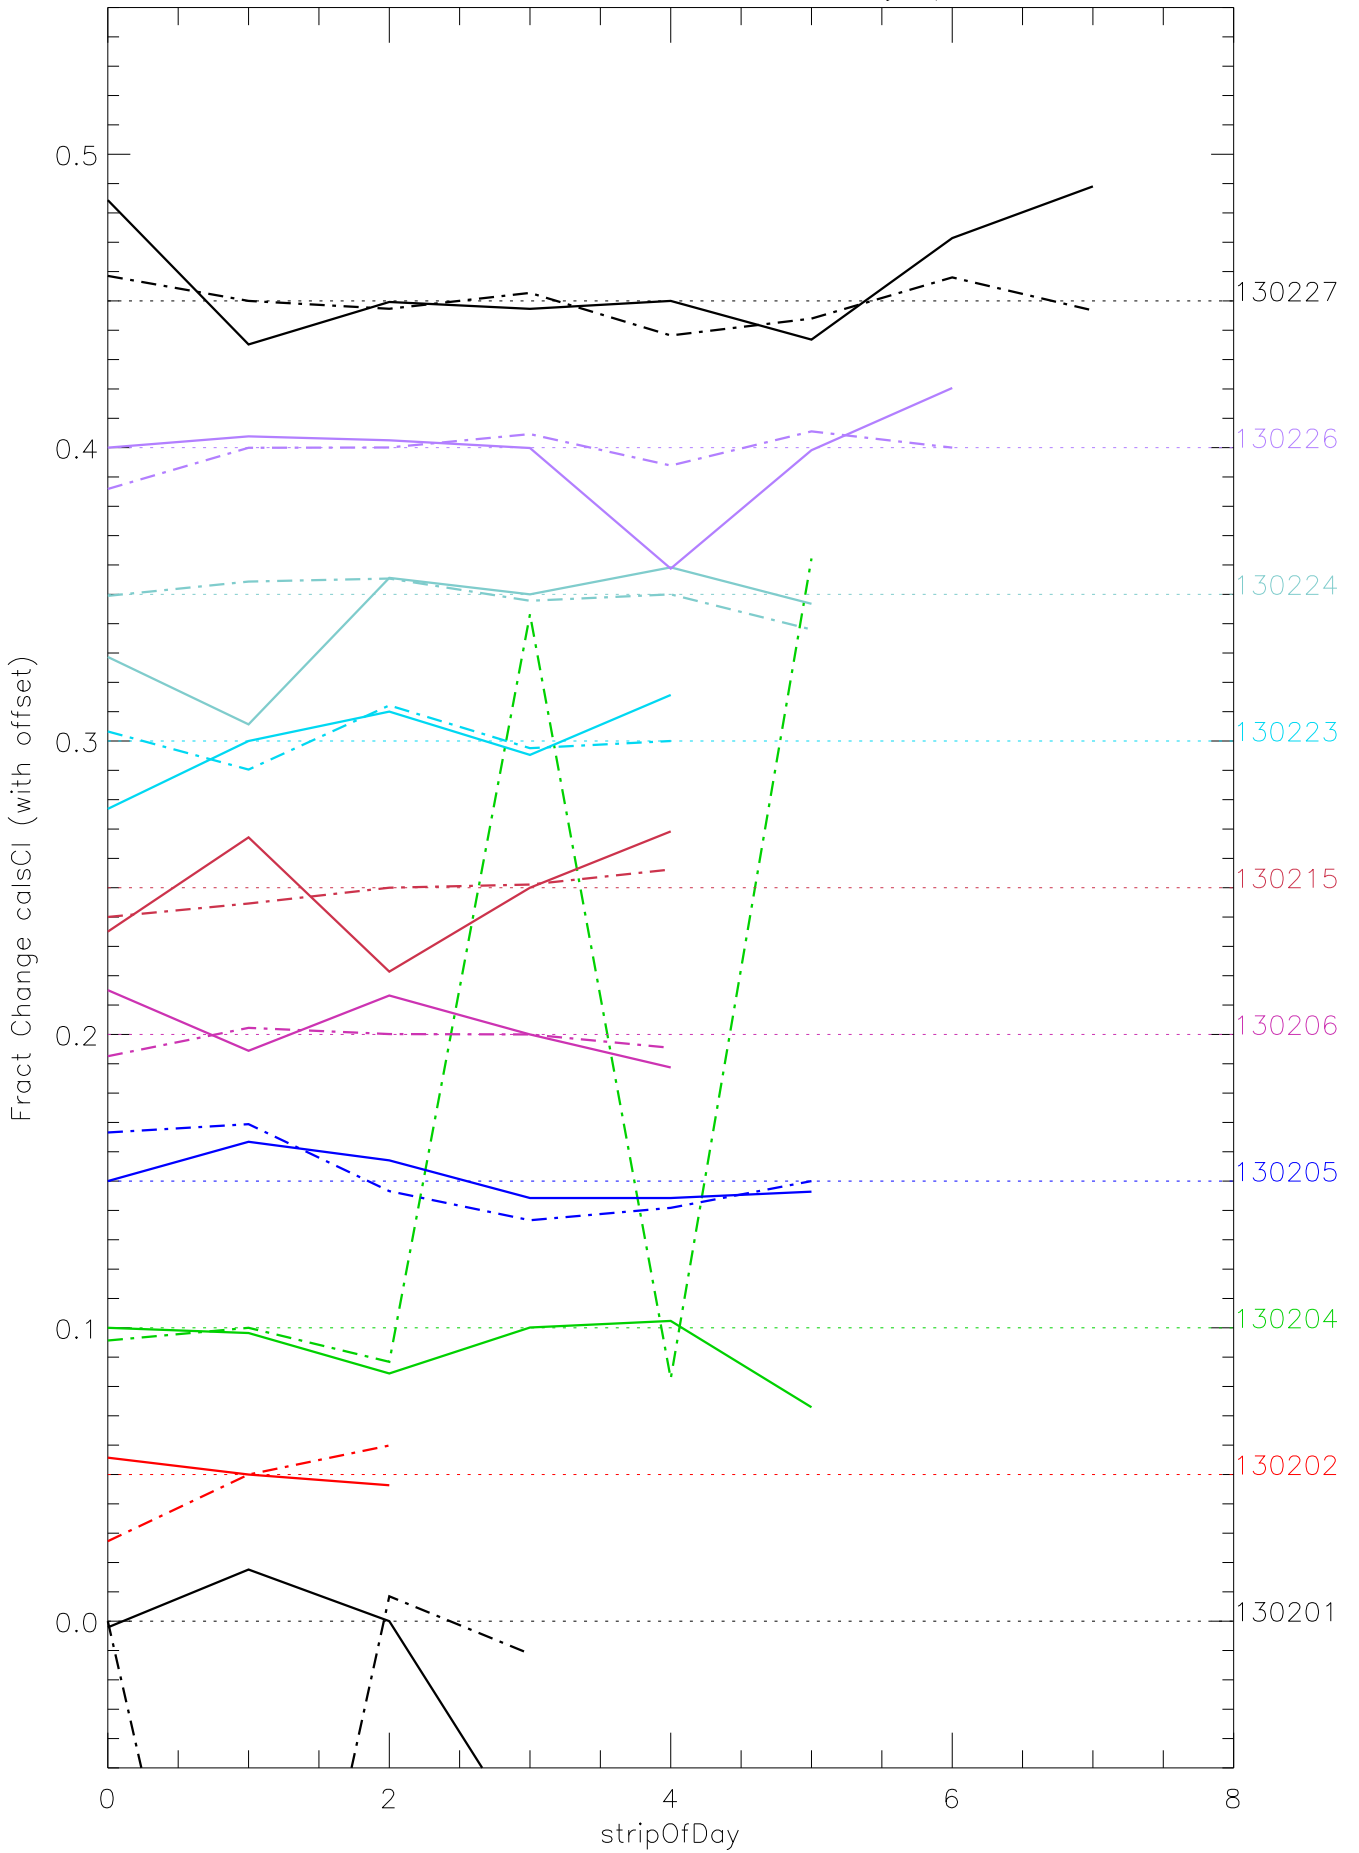

a2048 calsci factors for each day. pixel:0

a2048 calsci factors for each day. pixel:1

a2048 calsci factors for each day. pixel:2

a2048 calsci factors for each day. pixel:3

a2048 calsci factors for each day. pixel:4

a2048 calsci factors for each day. pixel:5

a2048 calsci factors for each day. pixel:6