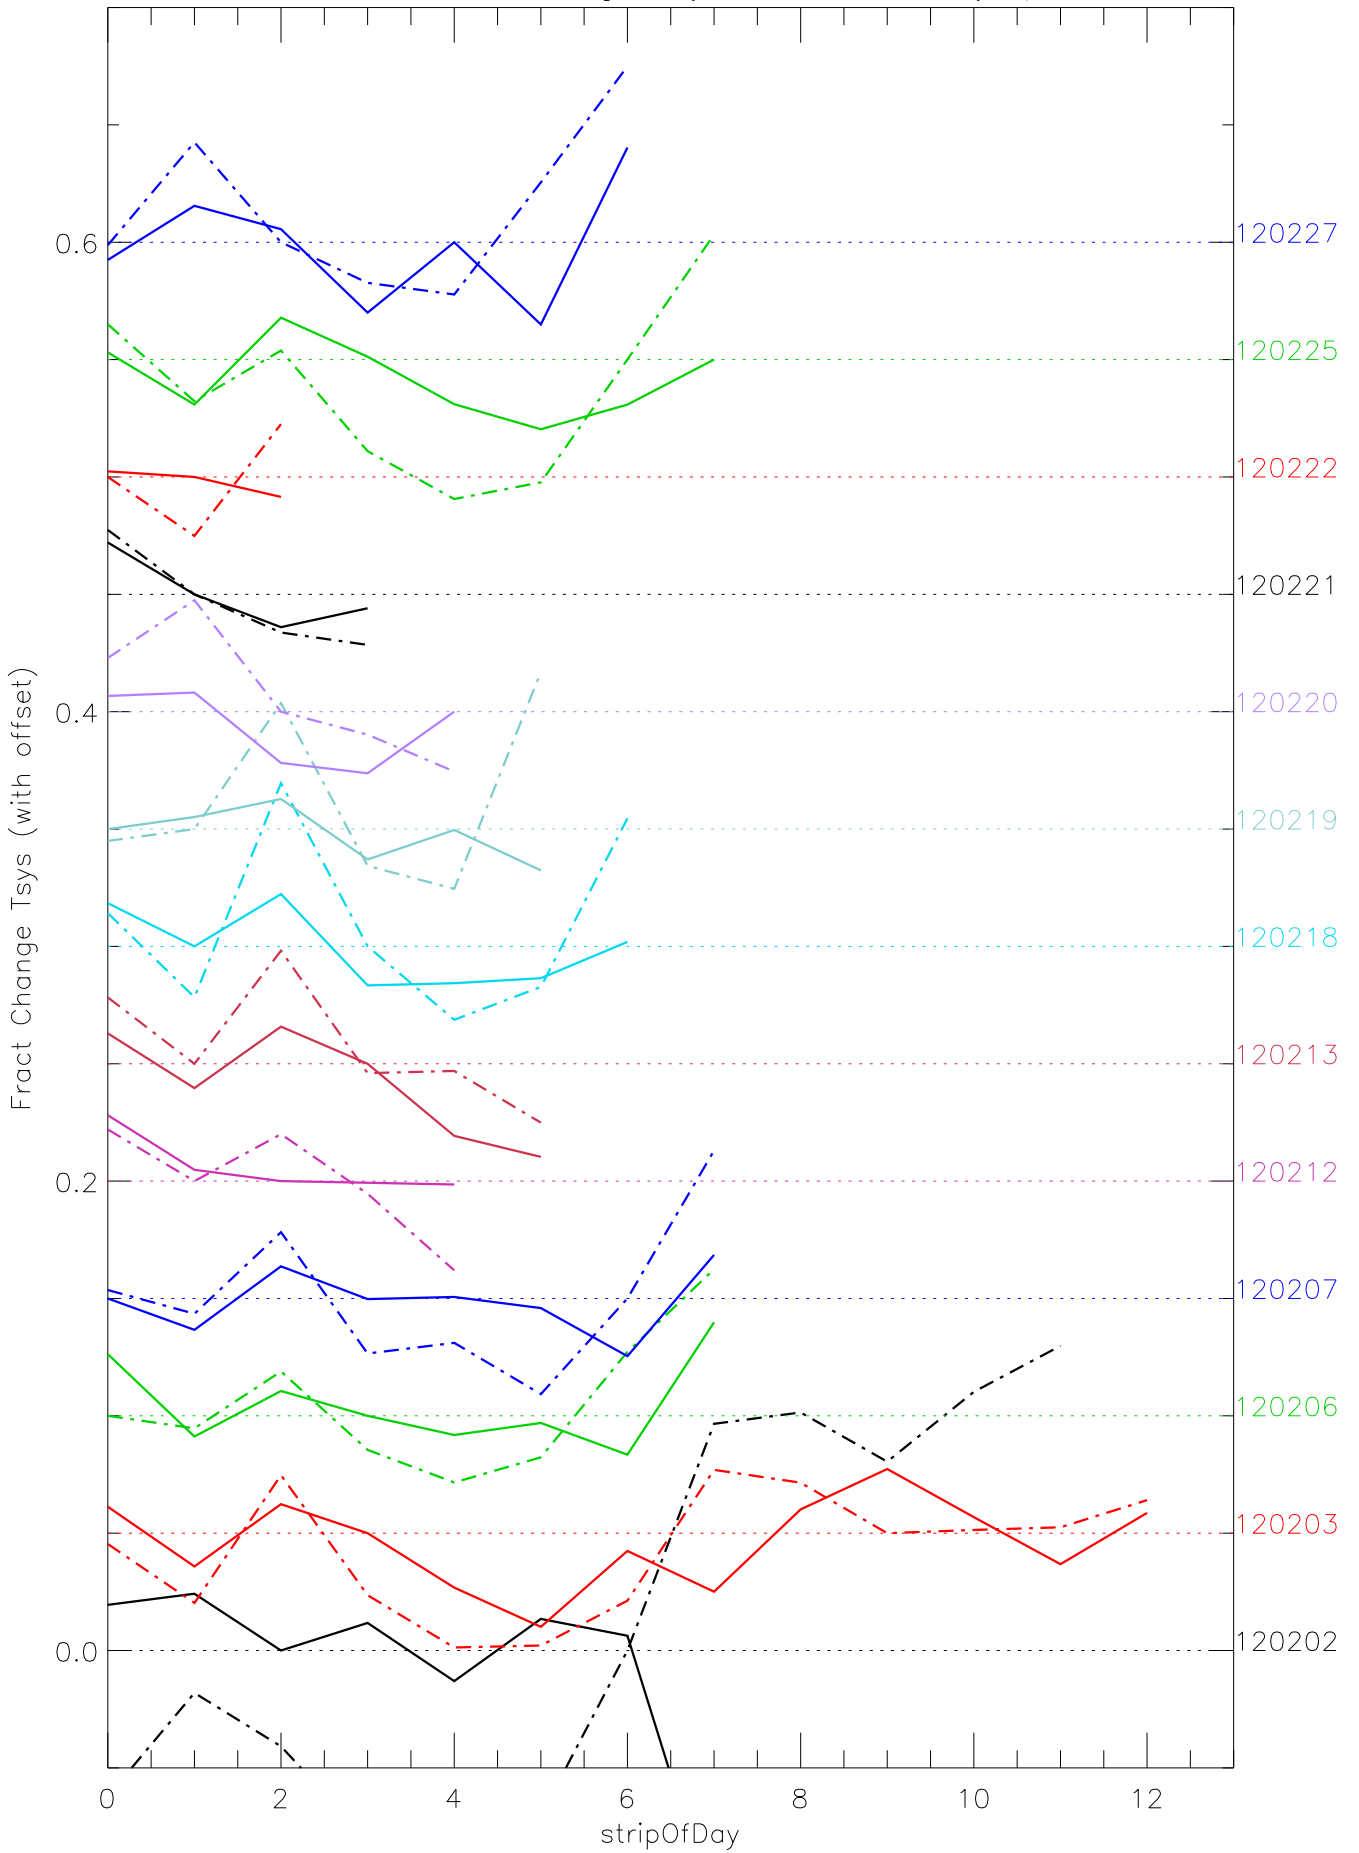

a2048 fractional change TsysK for each day. pixel:0

a2048 fractional change TsysK for each day. pixel:1

a2048 fractional change TsysK for each day. pixel:2

a2048 fractional change TsysK for each day. pixel:3

a2048 fractional change TsysK for each day. pixel:4

a2048 fractional change TsysK for each day. pixel:5