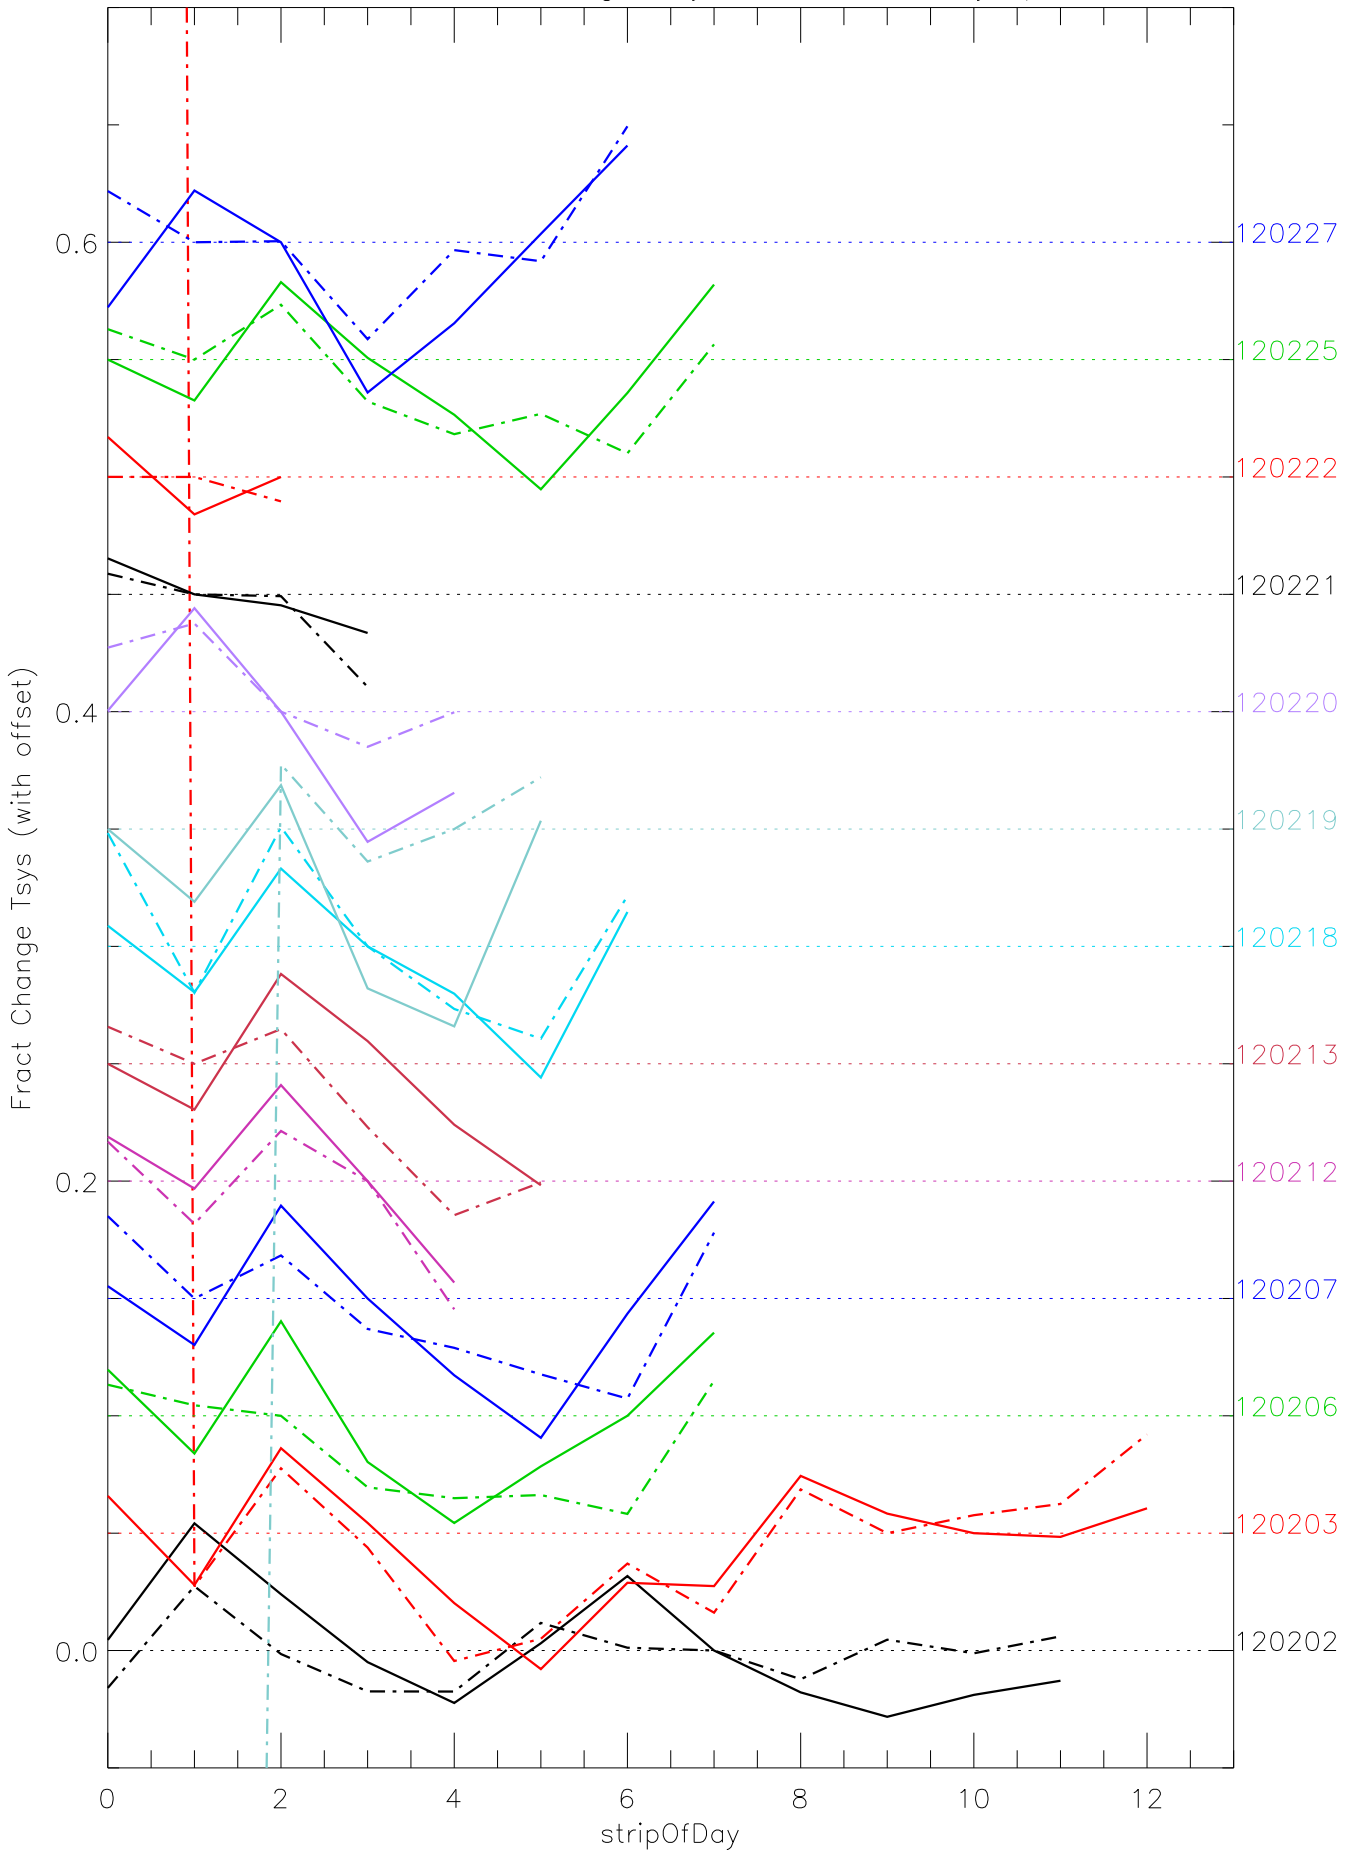

a2048 fractional change TsysK for each day. pixel:0

a2048 fractional change TsysK for each day. pixel:1

a2048 fractional change TsysK for each day. pixel:2

a2048 fractional change TsysK for each day. pixel:3

a2048 fractional change TsysK for each day. pixel:4

a2048 fractional change TsysK for each day. pixel:5