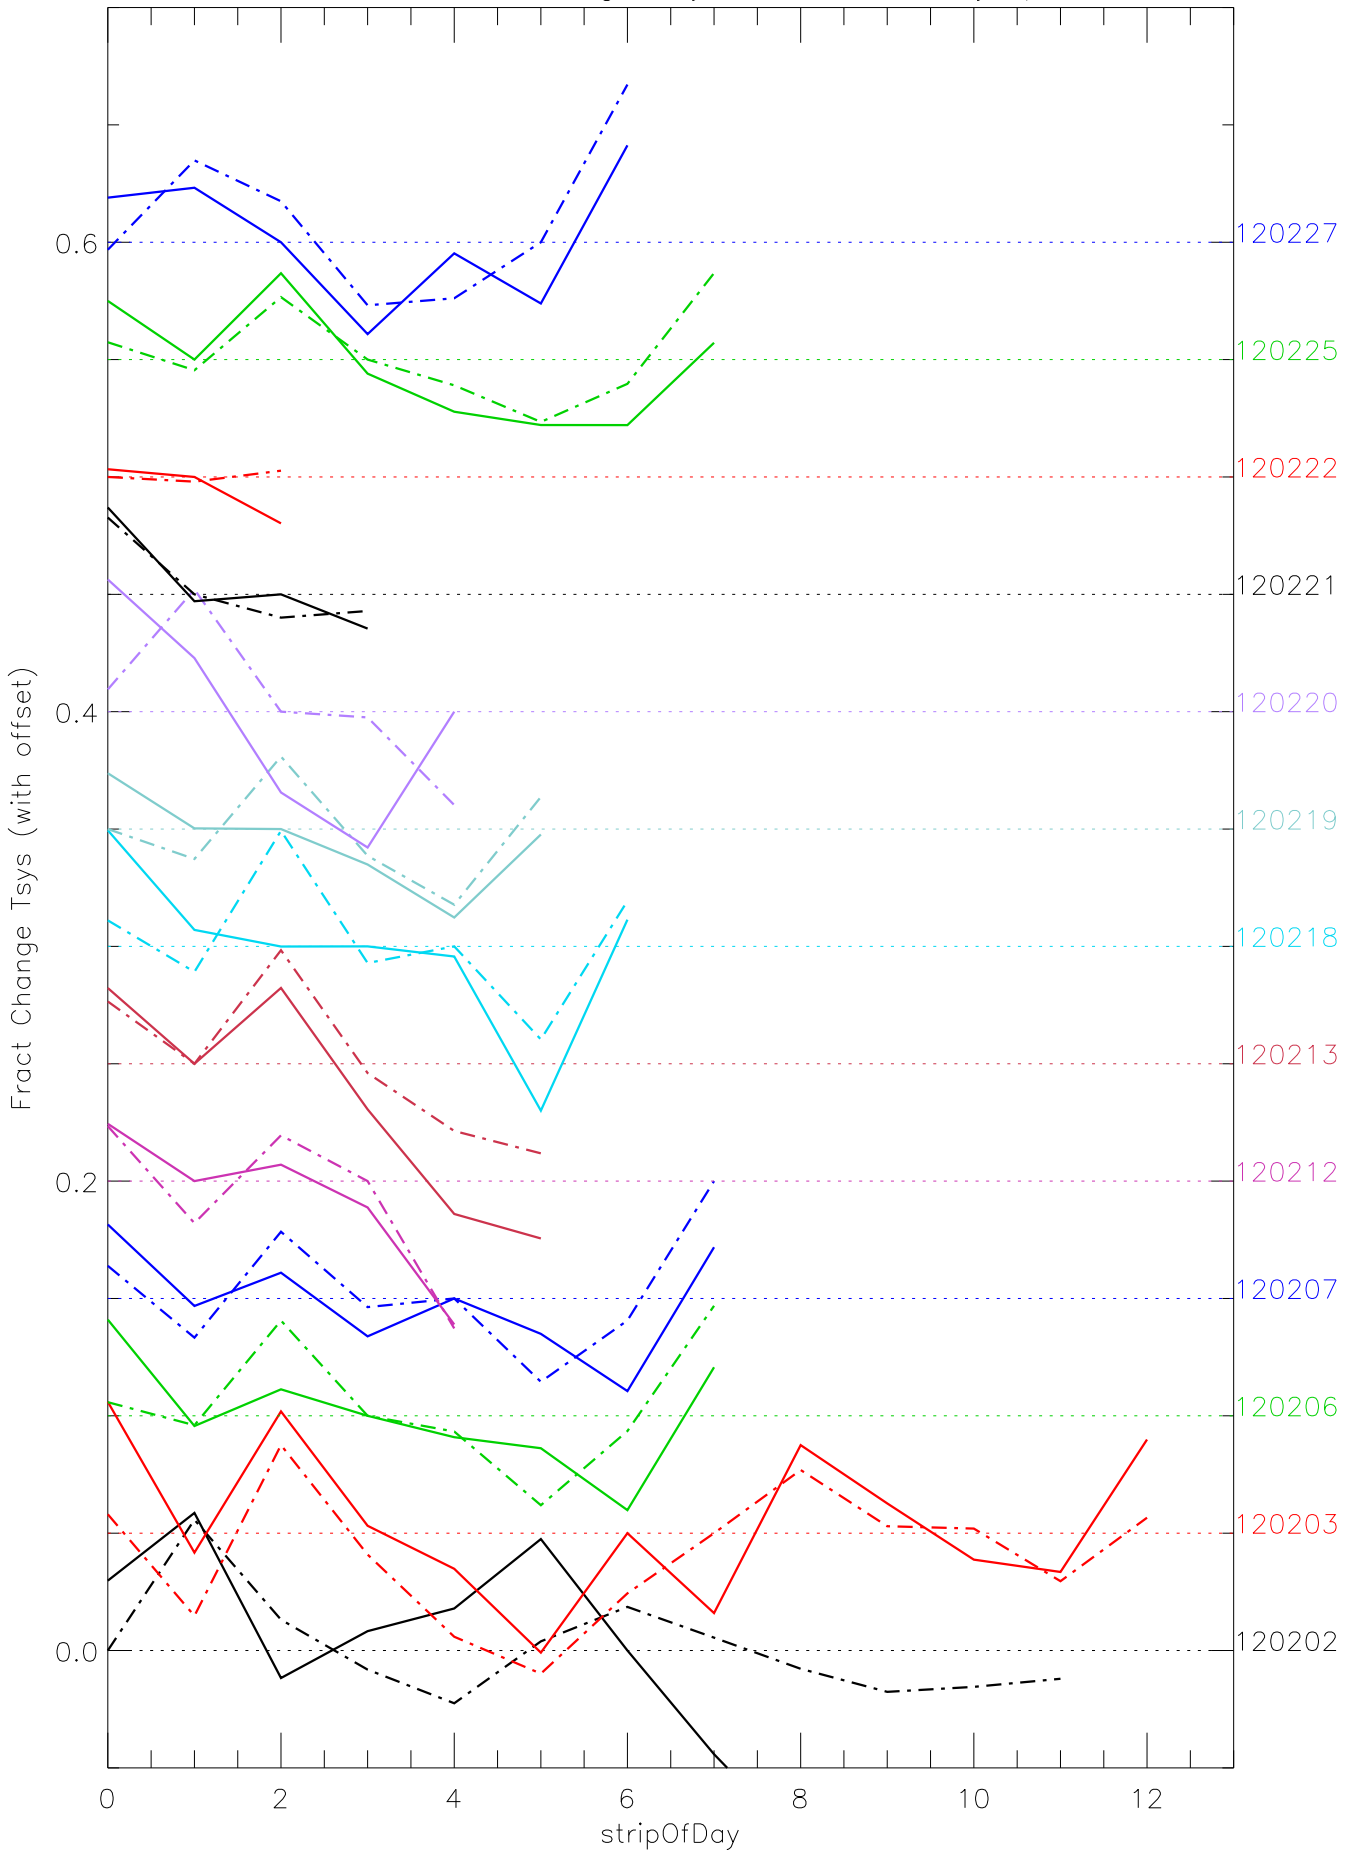

a2048 fractional change TsysK for each day. pixel:0

a2048 fractional change TsysK for each day. pixel:1

a2048 fractional change TsysK for each day. pixel:2

a2048 fractional change TsysK for each day. pixel:3

a2048 fractional change TsysK for each day. pixel:4

a2048 fractional change TsysK for each day. pixel:5