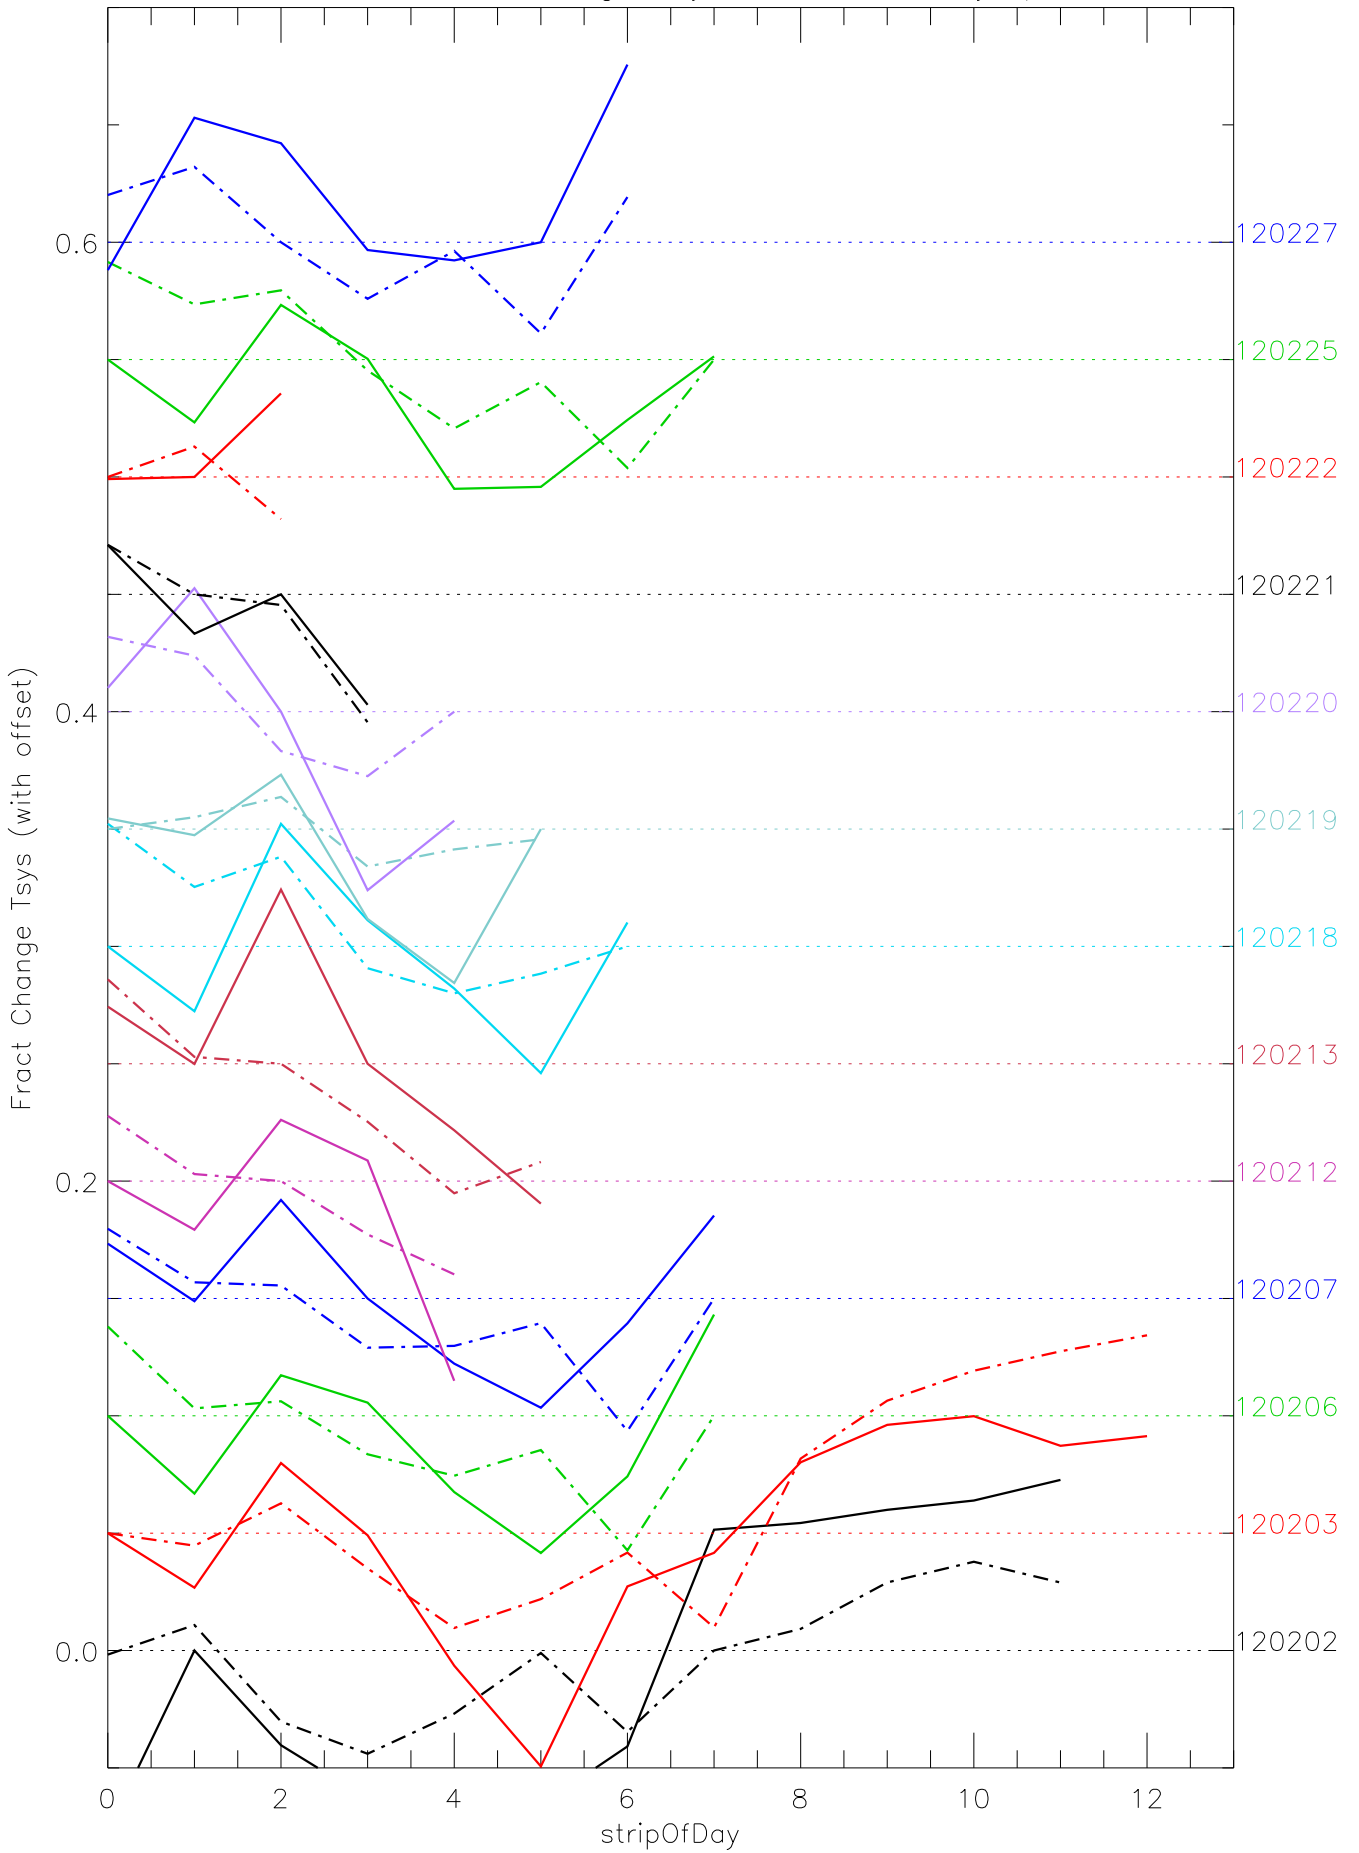

a2048 fractional change TsysK for each day. pixel:0

a2048 fractional change TsysK for each day. pixel:1

a2048 fractional change TsysK for each day. pixel:2

a2048 fractional change TsysK for each day. pixel:3

a2048 fractional change TsysK for each day. pixel:4

a2048 fractional change TsysK for each day. pixel:5