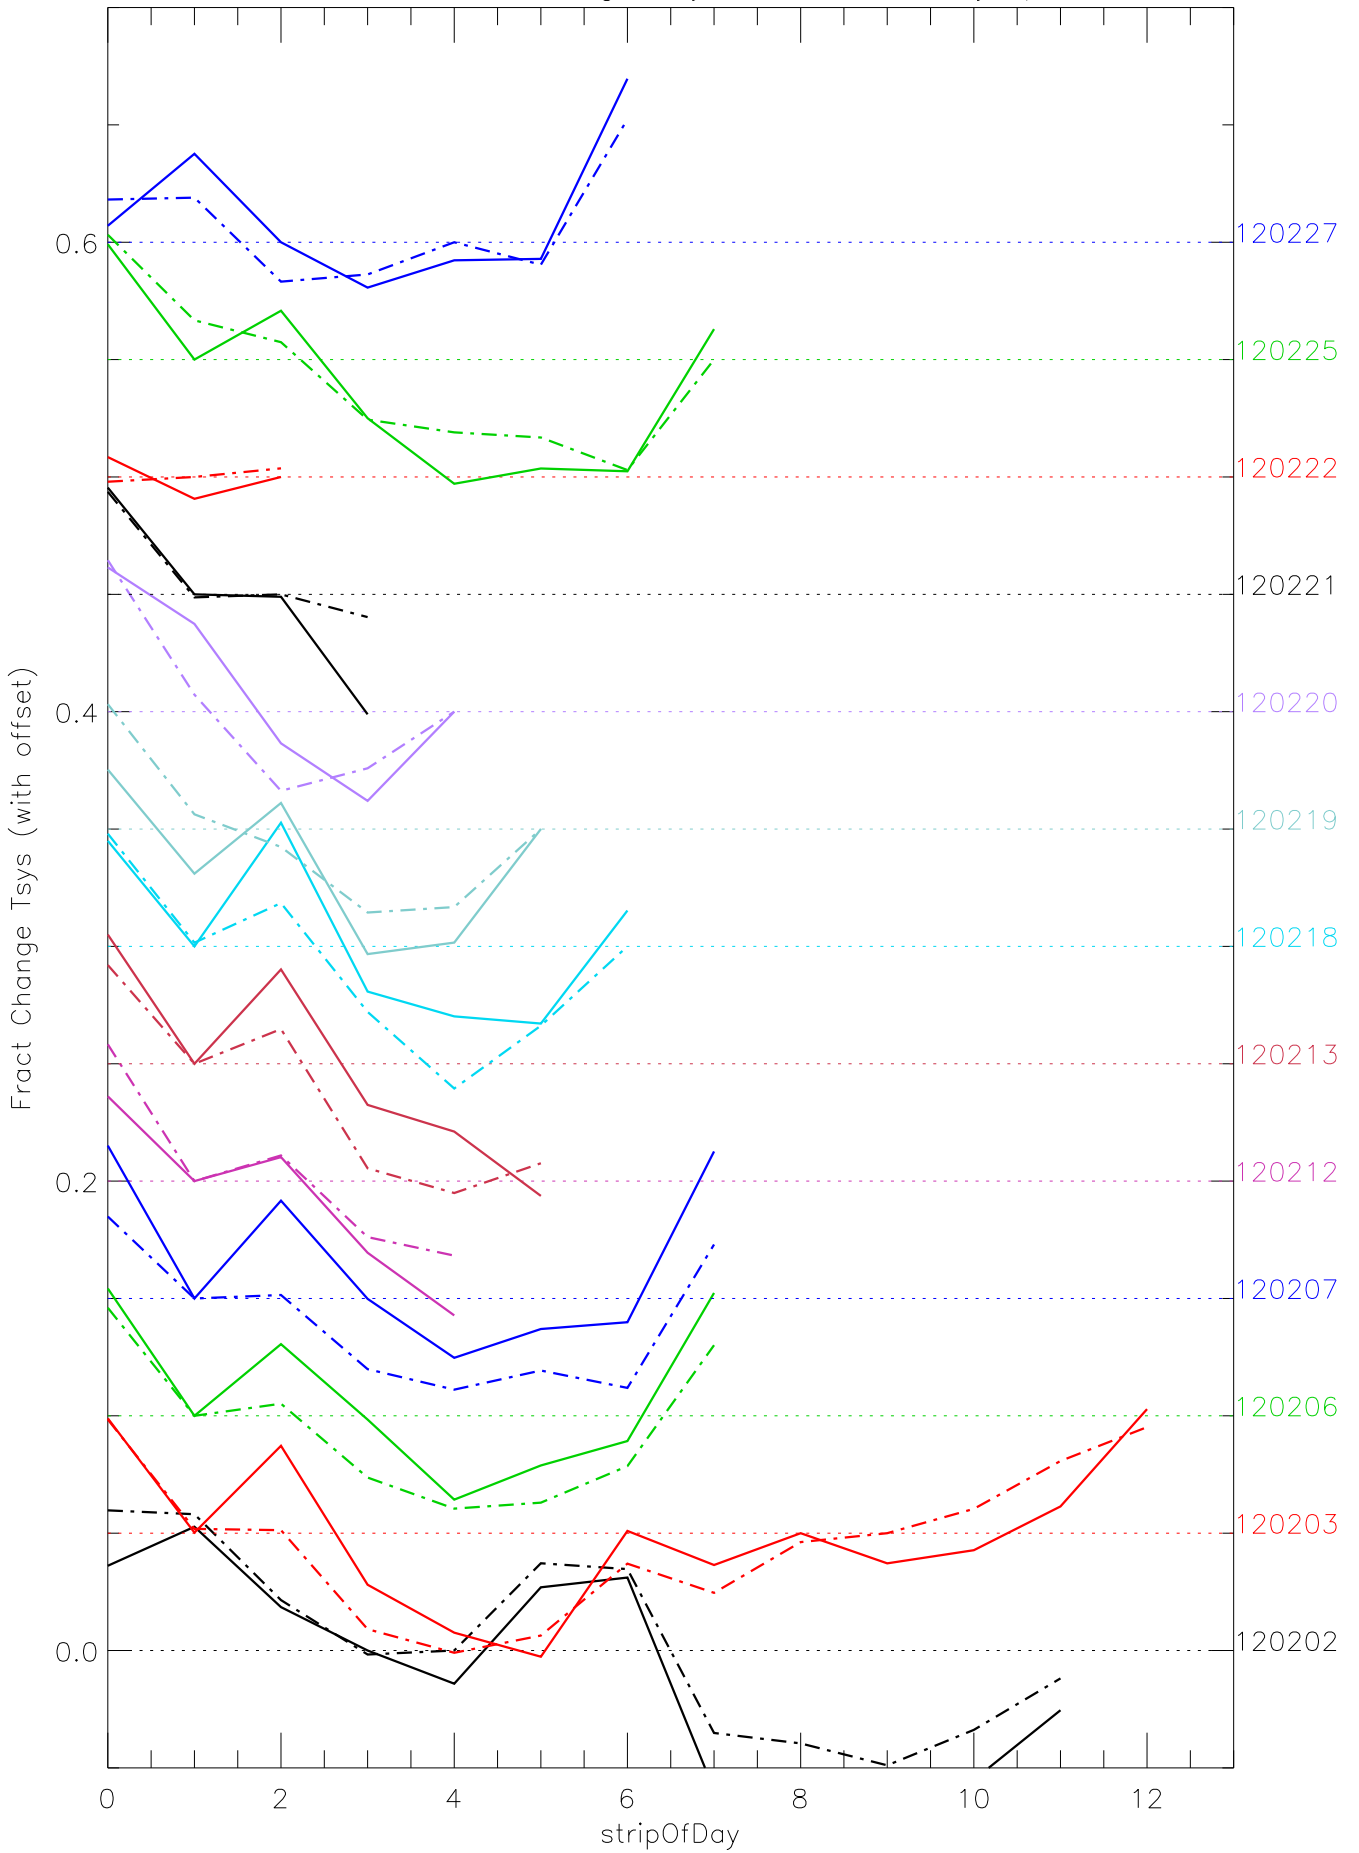

a2048 fractional change TsysK for each day. pixel:0

a2048 fractional change TsysK for each day. pixel:1

a2048 fractional change TsysK for each day. pixel:2

a2048 fractional change TsysK for each day. pixel:3

a2048 fractional change TsysK for each day. pixel:4

a2048 fractional change TsysK for each day. pixel:5