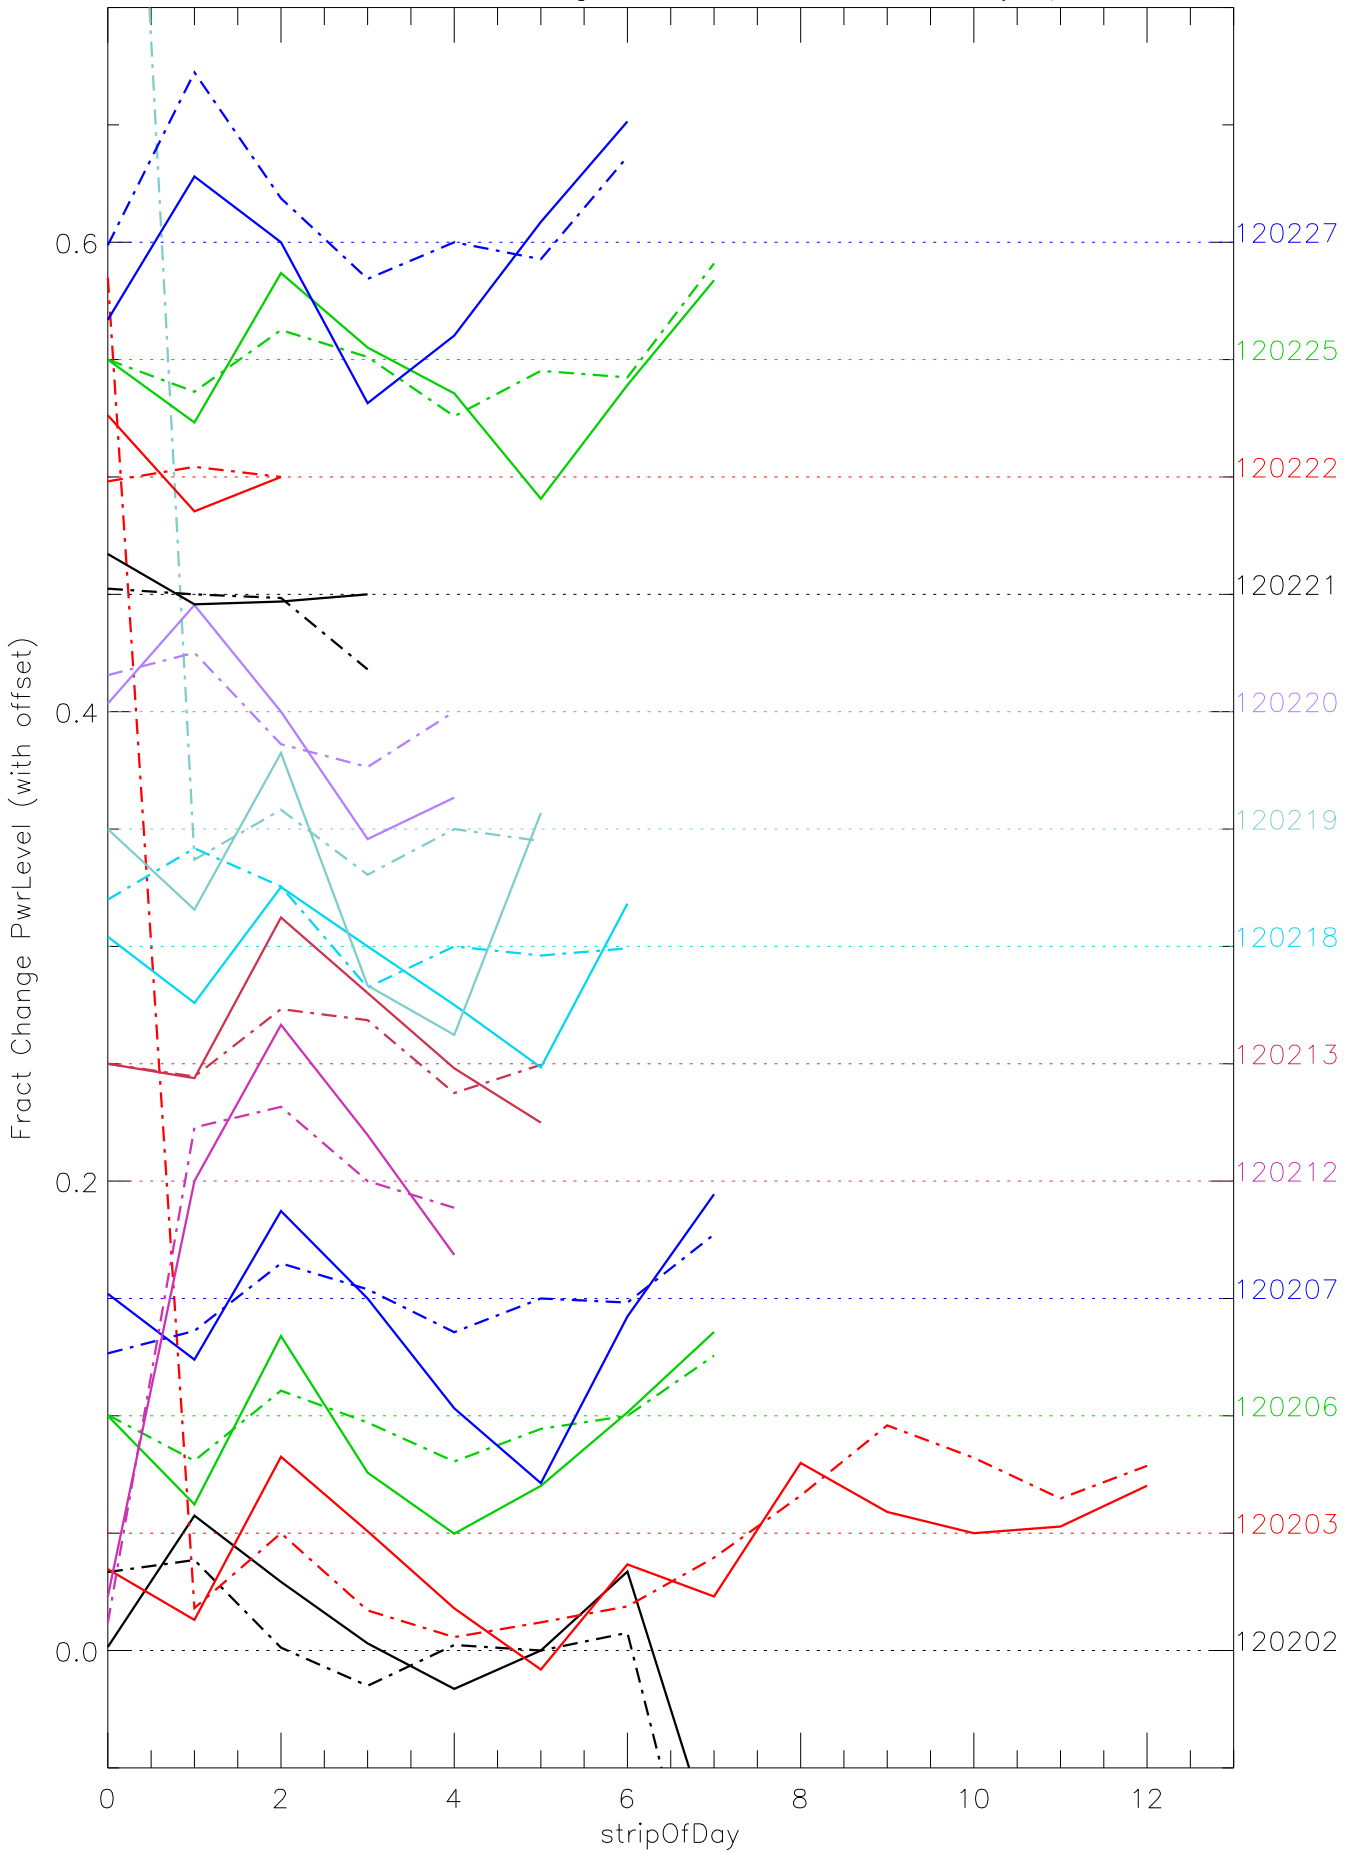

a2048 fractional change PwrLevel for each day. pixel:0

a2048 fractional change PwrLevel for each day. pixel:1

a2048 fractional change PwrLevel for each day. pixel:2

a2048 fractional change PwrLevel for each day. pixel:3

a2048 fractional change PwrLevel for each day. pixel:4

a2048 fractional change PwrLevel for each day. pixel:5

a2048 fractional change PwrLevel for each day. pixel:6