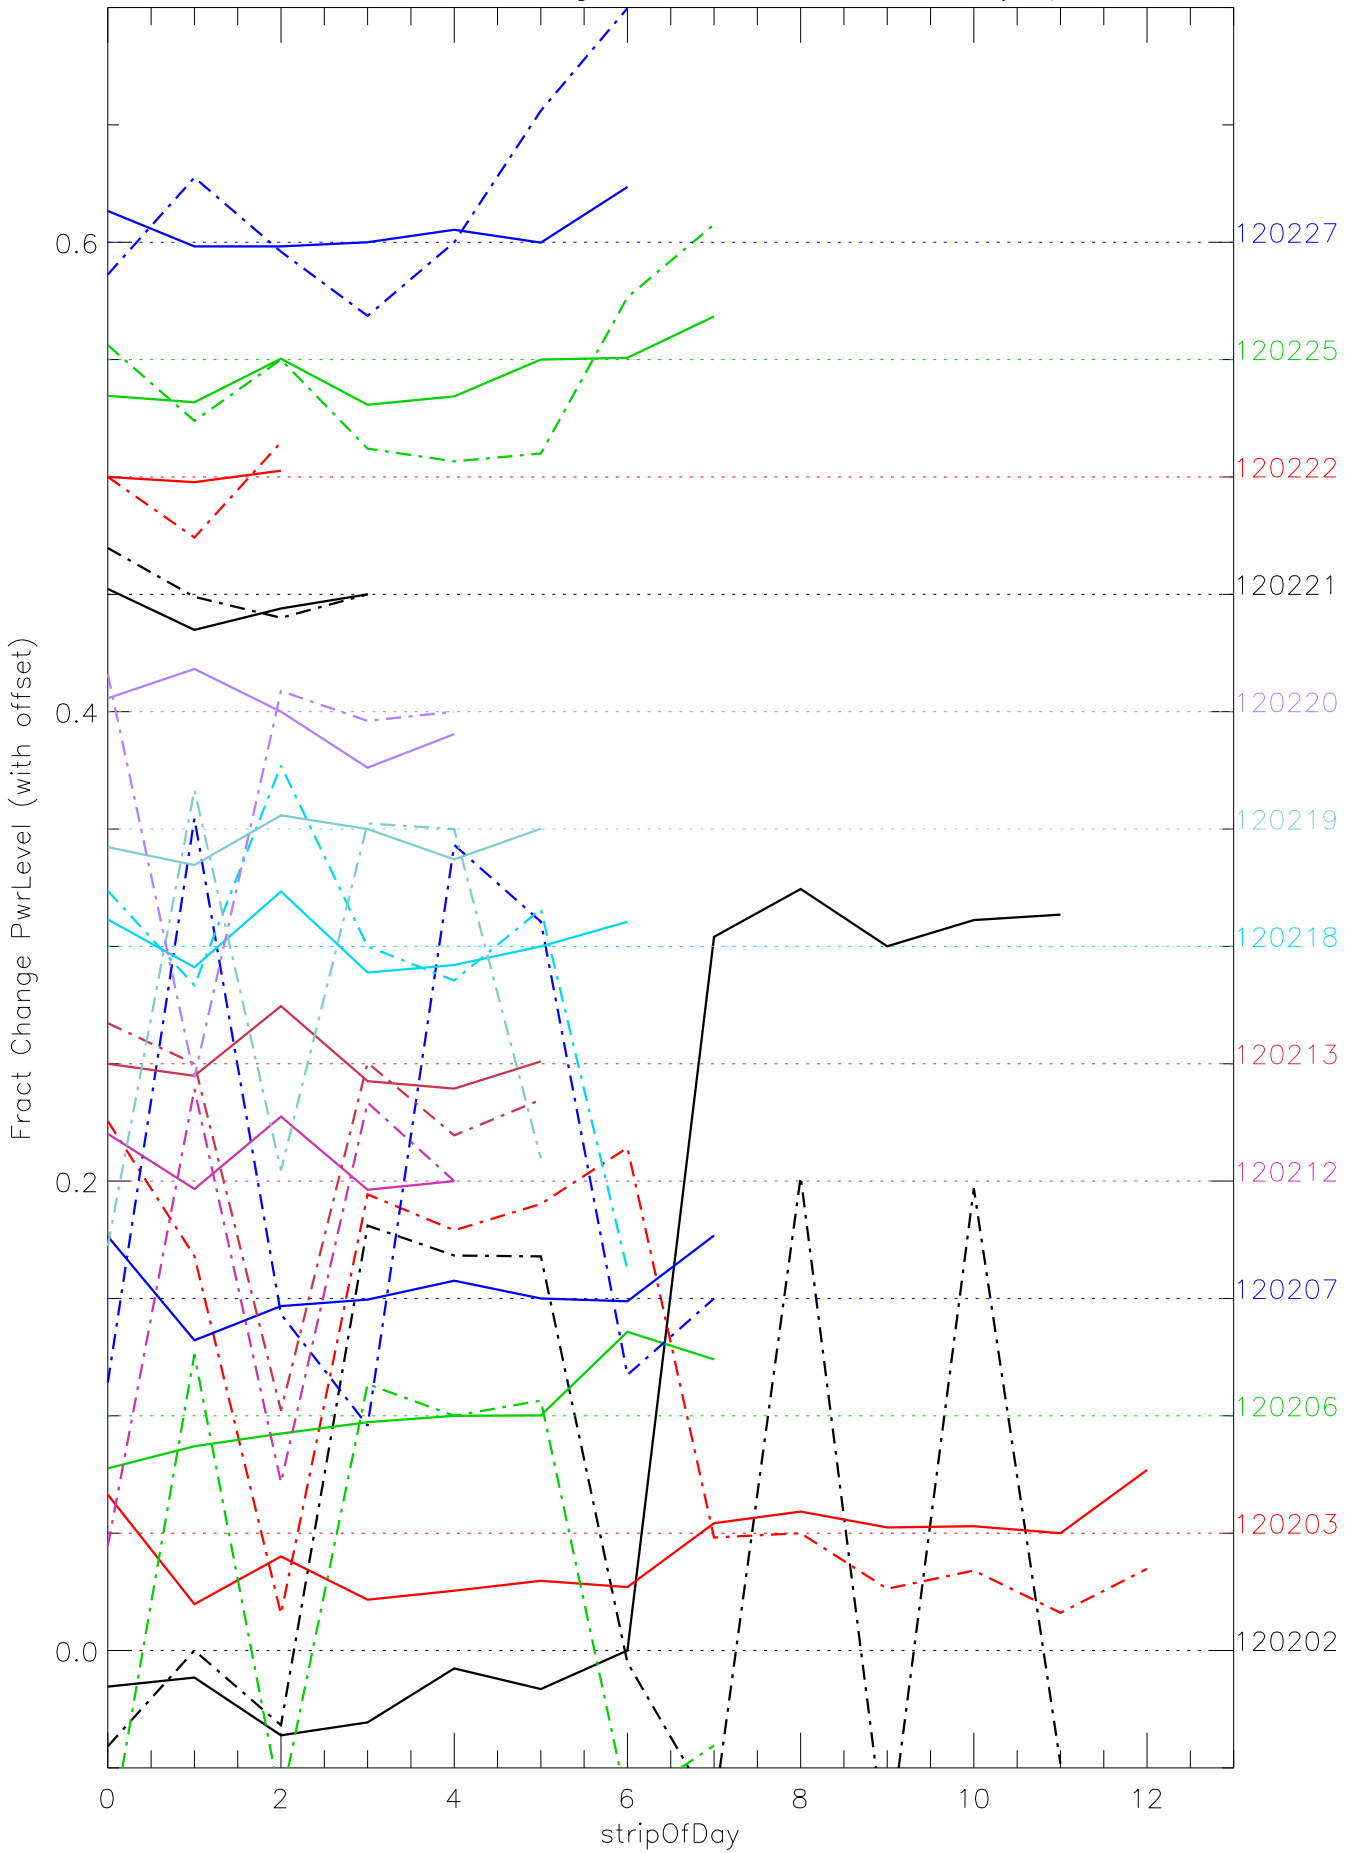

a2048 fractional change PwrLevel for each day. pixel:0

a2048 fractional change PwrLevel for each day. pixel:1

a2048 fractional change PwrLevel for each day. pixel:2

a2048 fractional change PwrLevel for each day. pixel:3

a2048 fractional change PwrLevel for each day. pixel:4

a2048 fractional change PwrLevel for each day. pixel:5

a2048 fractional change PwrLevel for each day. pixel:6