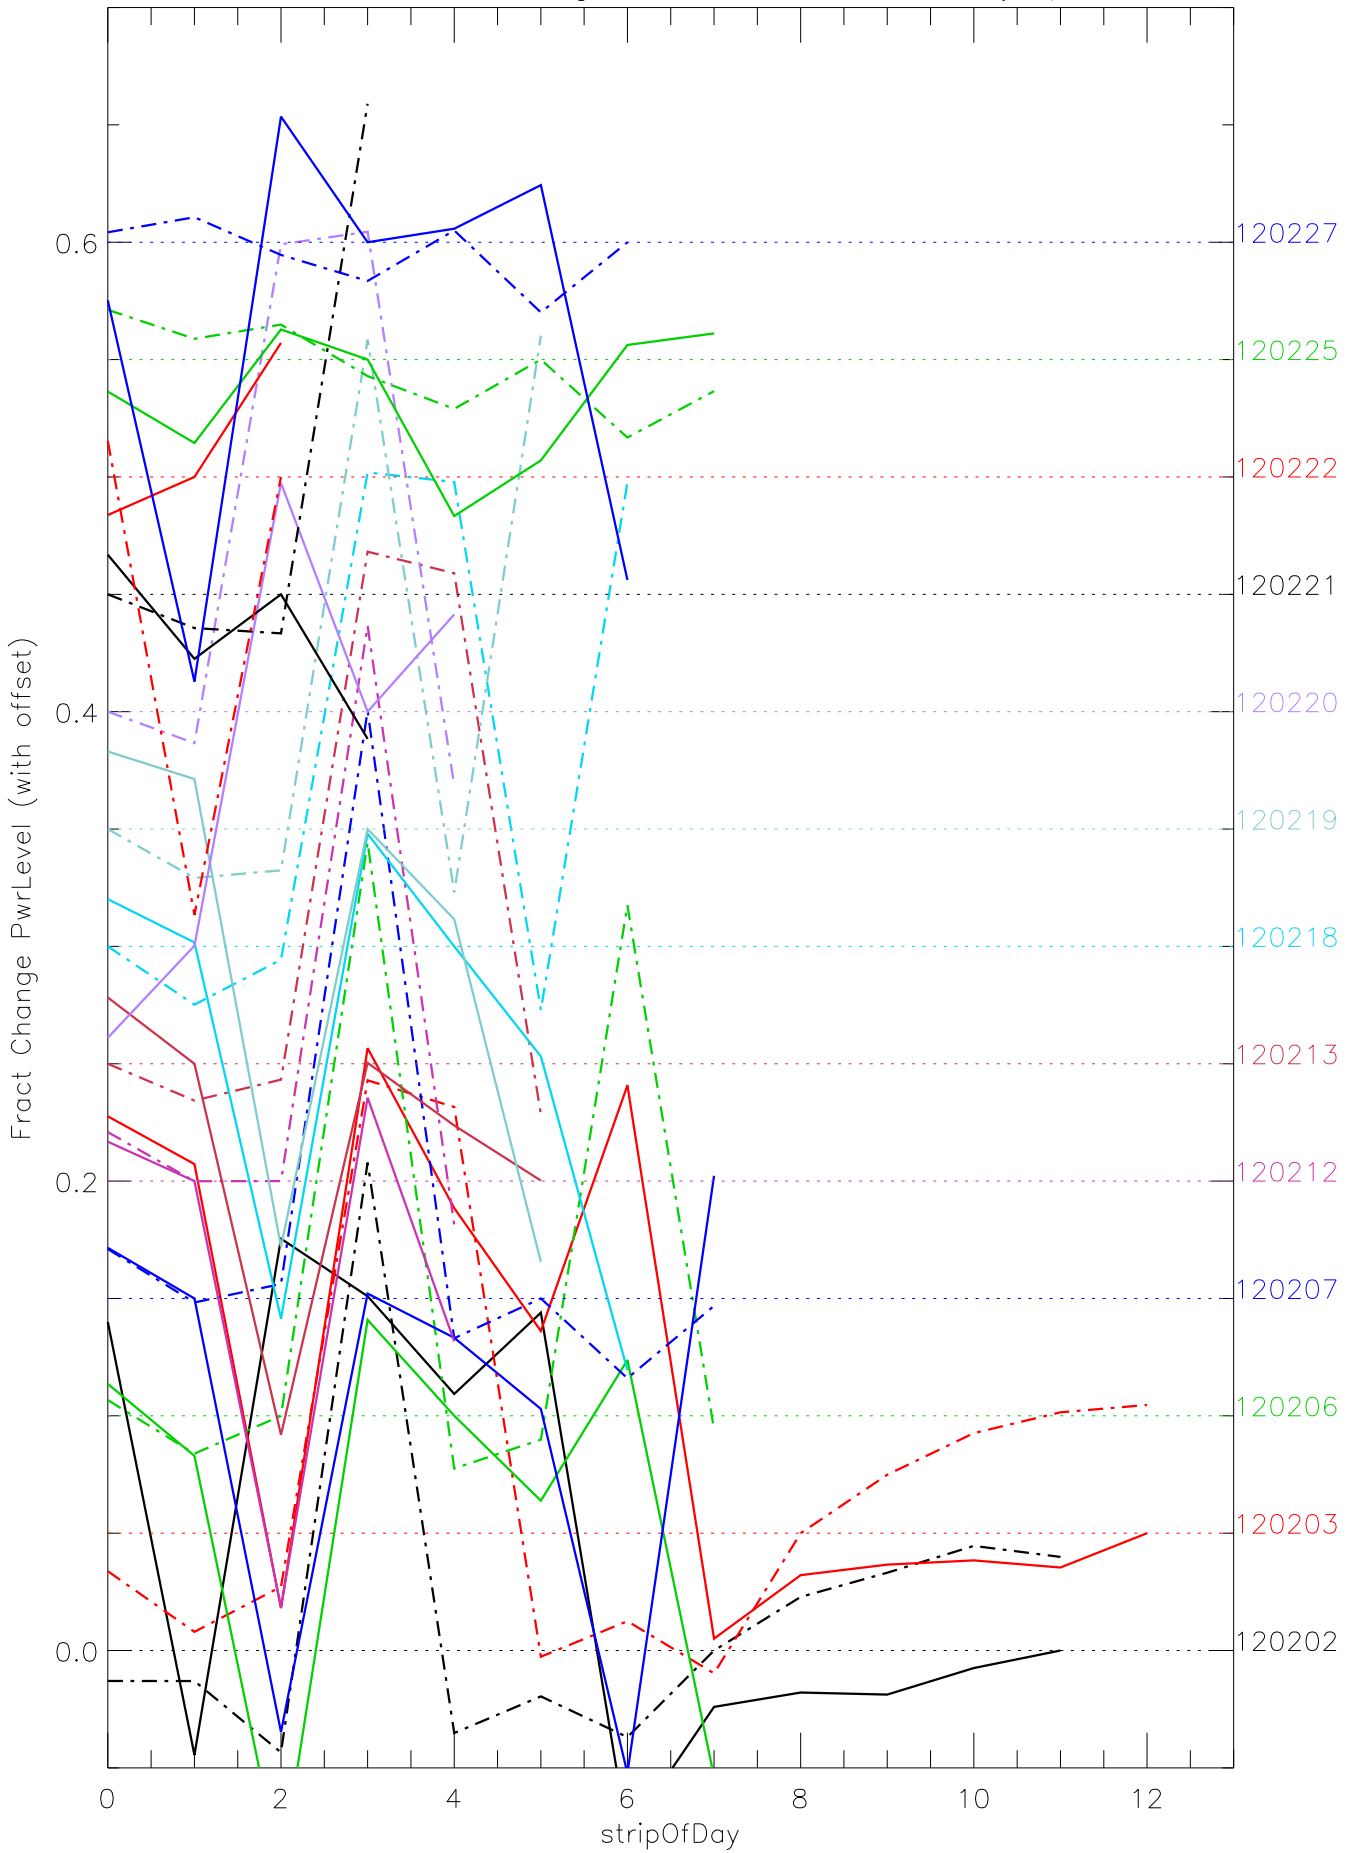

a2048 fractional change PwrLevel for each day. pixel:0

a2048 fractional change PwrLevel for each day. pixel:1

a2048 fractional change PwrLevel for each day. pixel:2

a2048 fractional change PwrLevel for each day. pixel:3

a2048 fractional change PwrLevel for each day. pixel:4

a2048 fractional change PwrLevel for each day. pixel:5

a2048 fractional change PwrLevel for each day. pixel:6