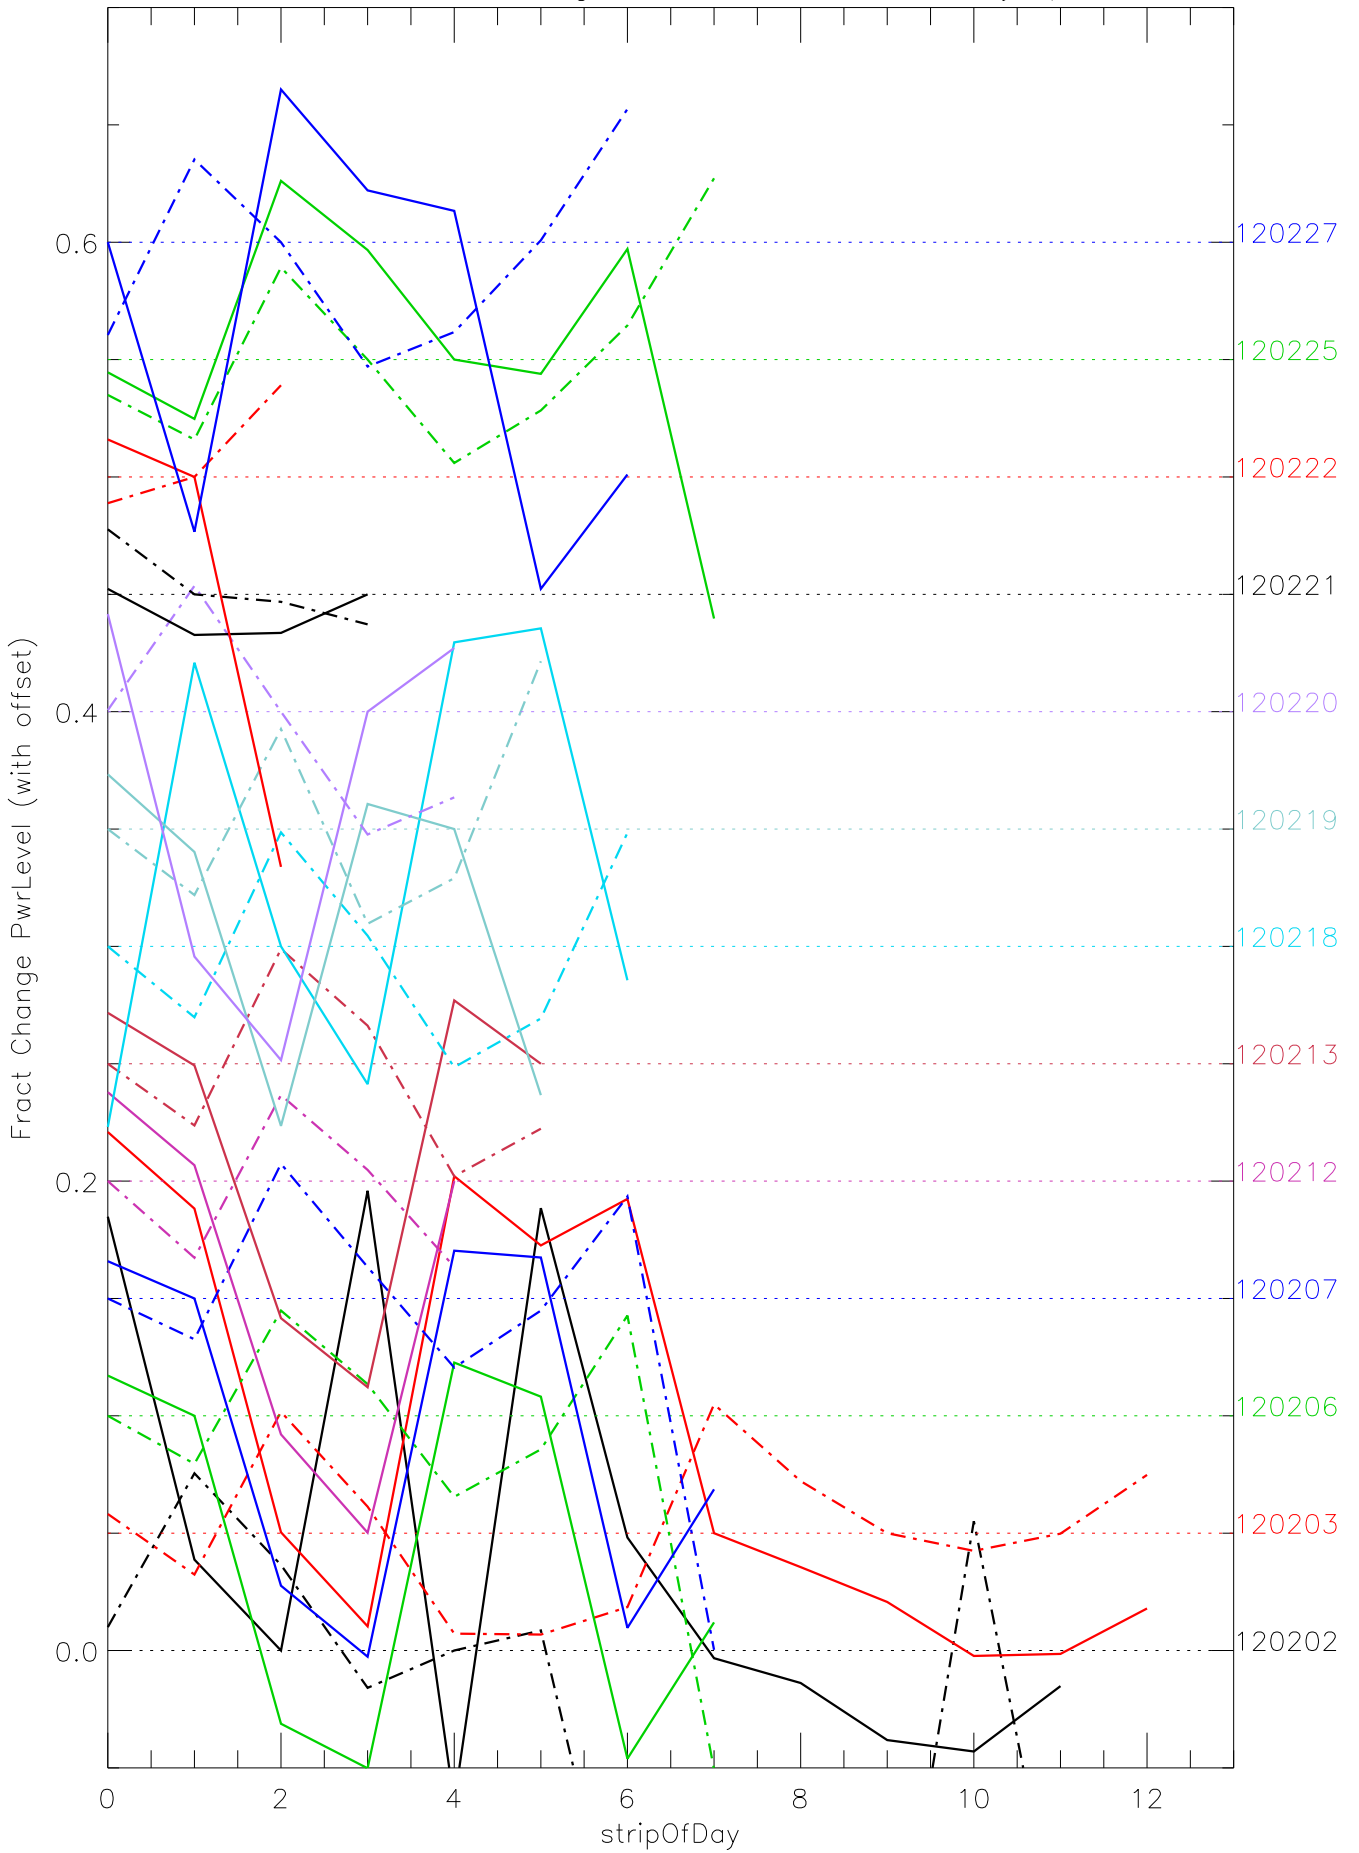

a2048 fractional change PwrLevel for each day. pixel:0

a2048 fractional change PwrLevel for each day. pixel:1

a2048 fractional change PwrLevel for each day. pixel:2

a2048 fractional change PwrLevel for each day. pixel:3

a2048 fractional change PwrLevel for each day. pixel:4

a2048 fractional change PwrLevel for each day. pixel:5

a2048 fractional change PwrLevel for each day. pixel:6