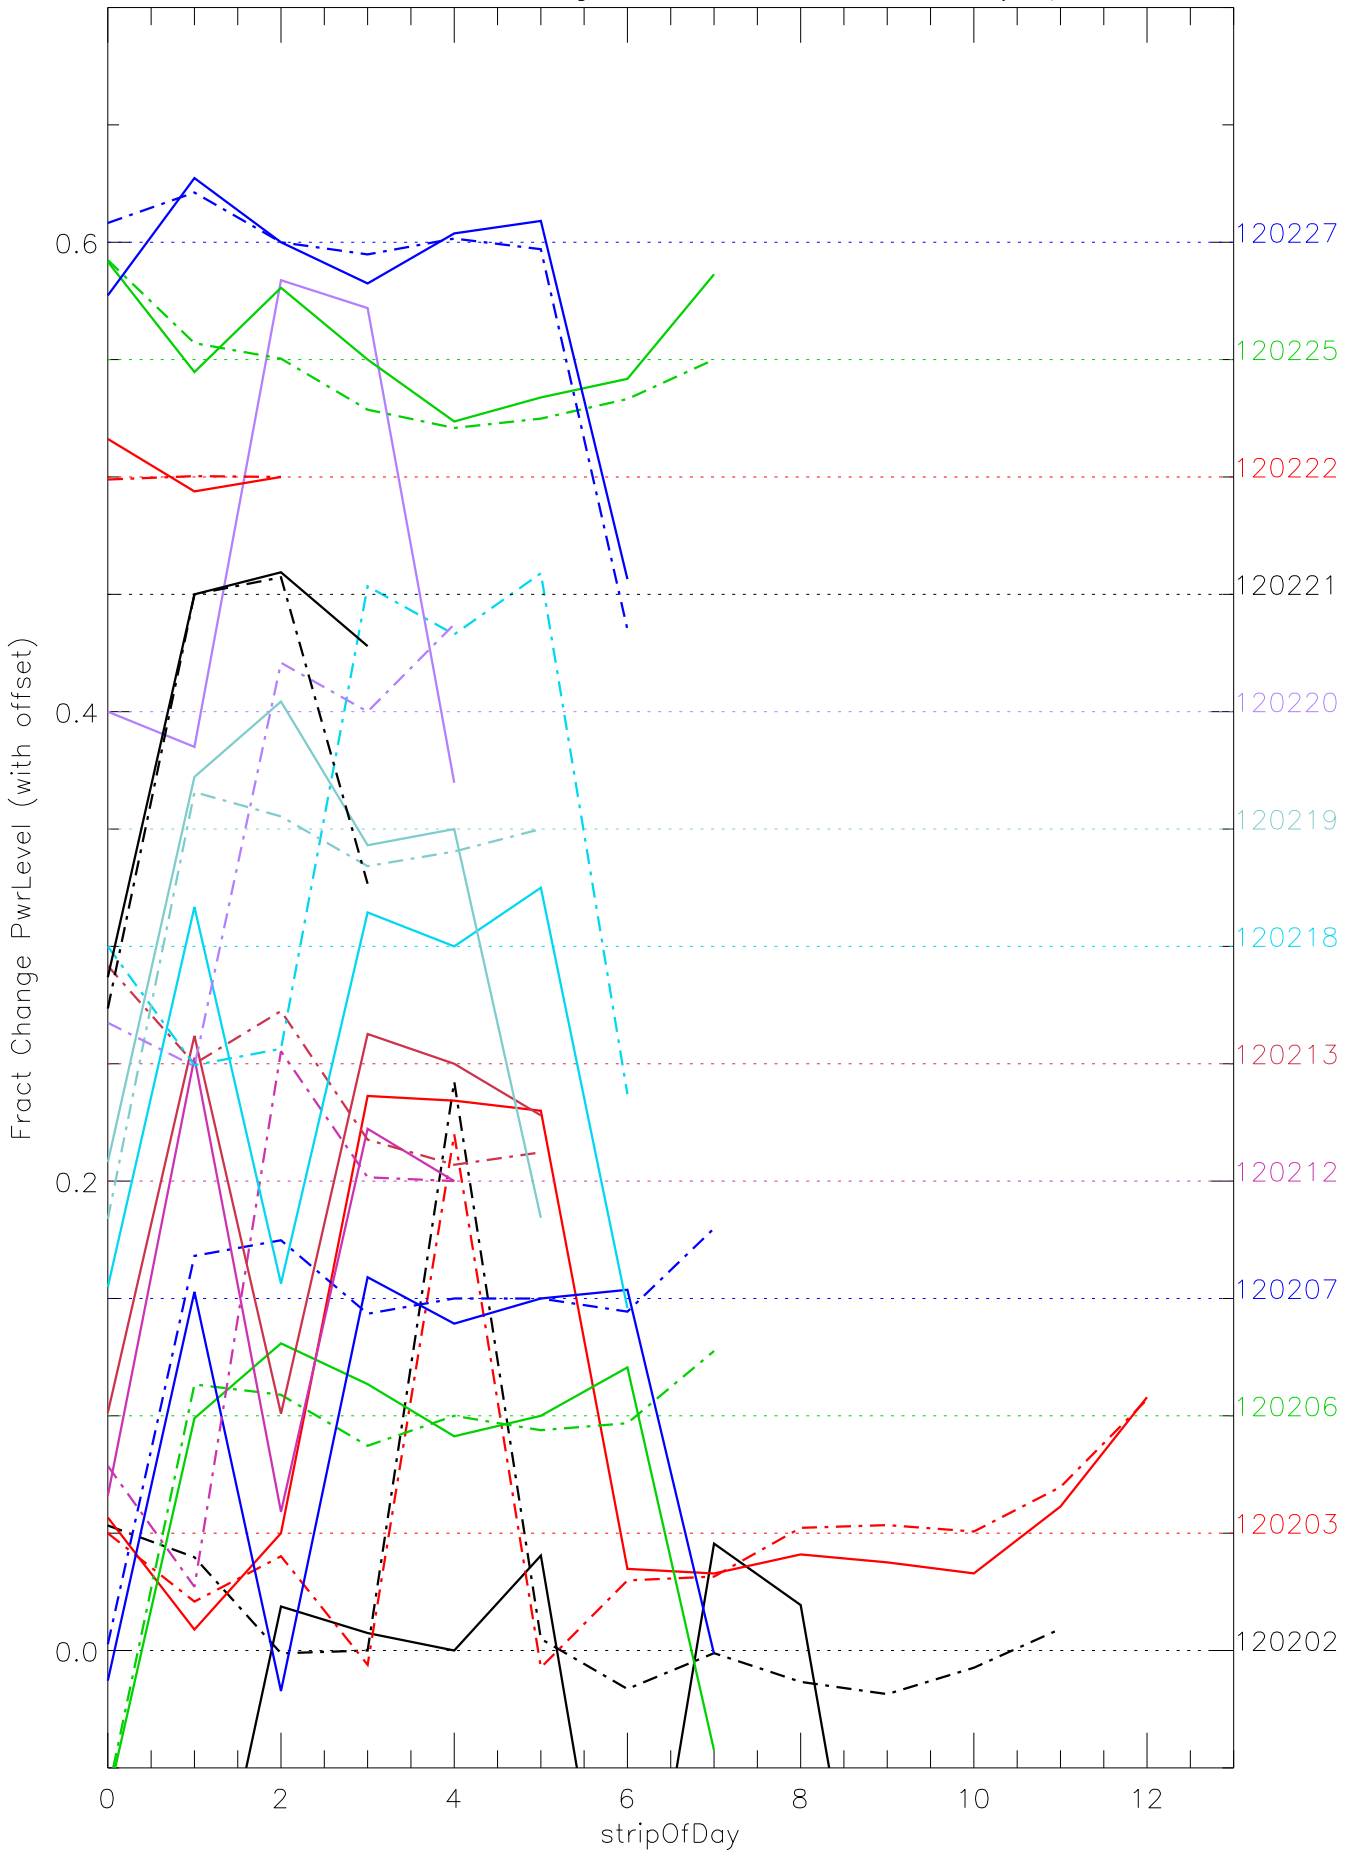

a2048 fractional change PwrLevel for each day. pixel:0

a2048 fractional change PwrLevel for each day. pixel:1

a2048 fractional change PwrLevel for each day. pixel:2

a2048 fractional change PwrLevel for each day. pixel:3

a2048 fractional change PwrLevel for each day. pixel:4

a2048 fractional change PwrLevel for each day. pixel:5

a2048 fractional change PwrLevel for each day. pixel:6