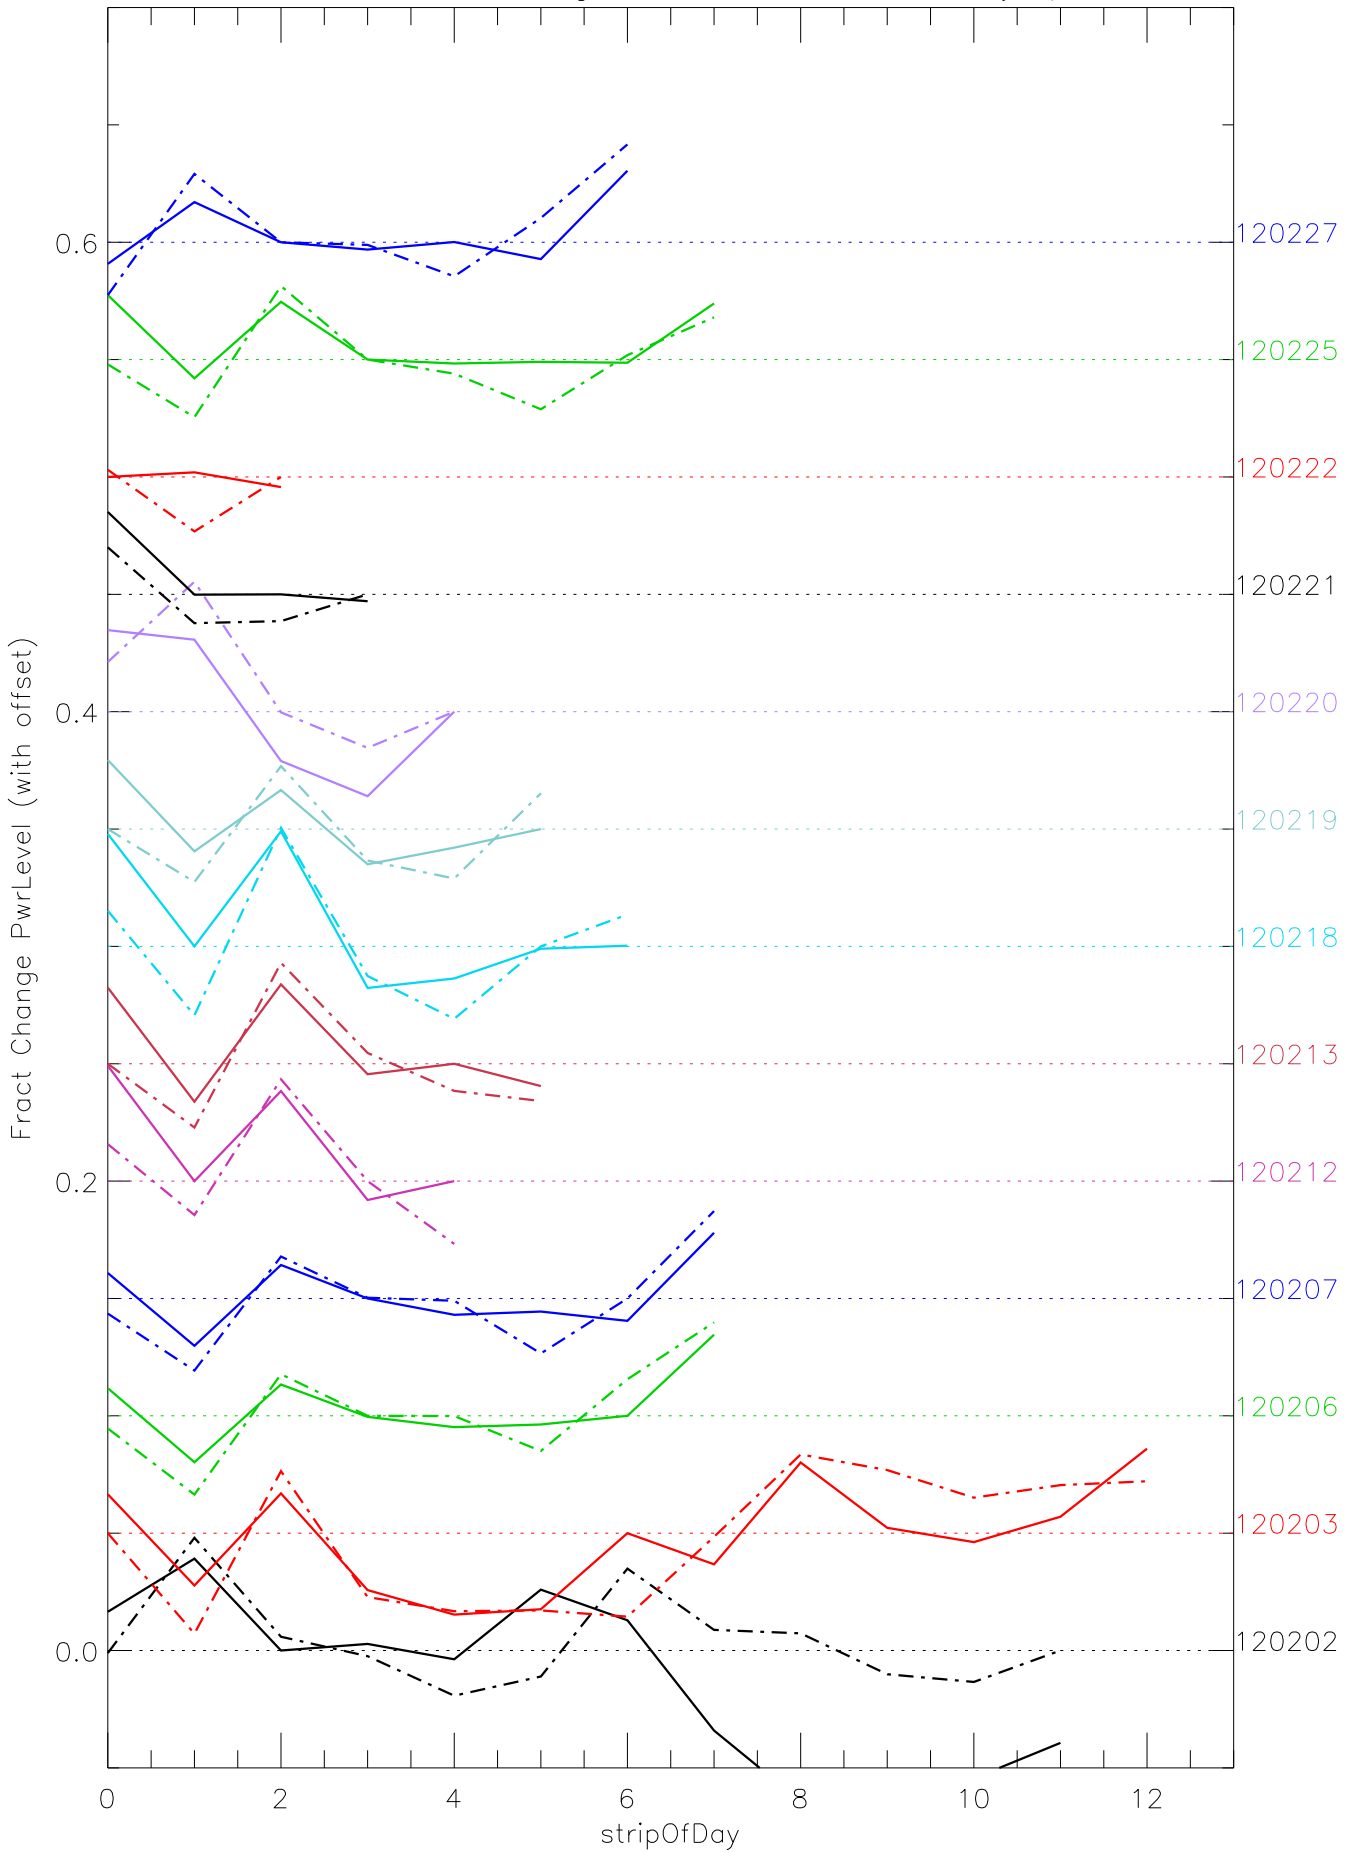

a2048 fractional change PwrLevel for each day. pixel:0

a2048 fractional change PwrLevel for each day. pixel:1

a2048 fractional change PwrLevel for each day. pixel:2

a2048 fractional change PwrLevel for each day. pixel:3

a2048 fractional change PwrLevel for each day. pixel:4

a2048 fractional change PwrLevel for each day. pixel:5

a2048 fractional change PwrLevel for each day. pixel:6