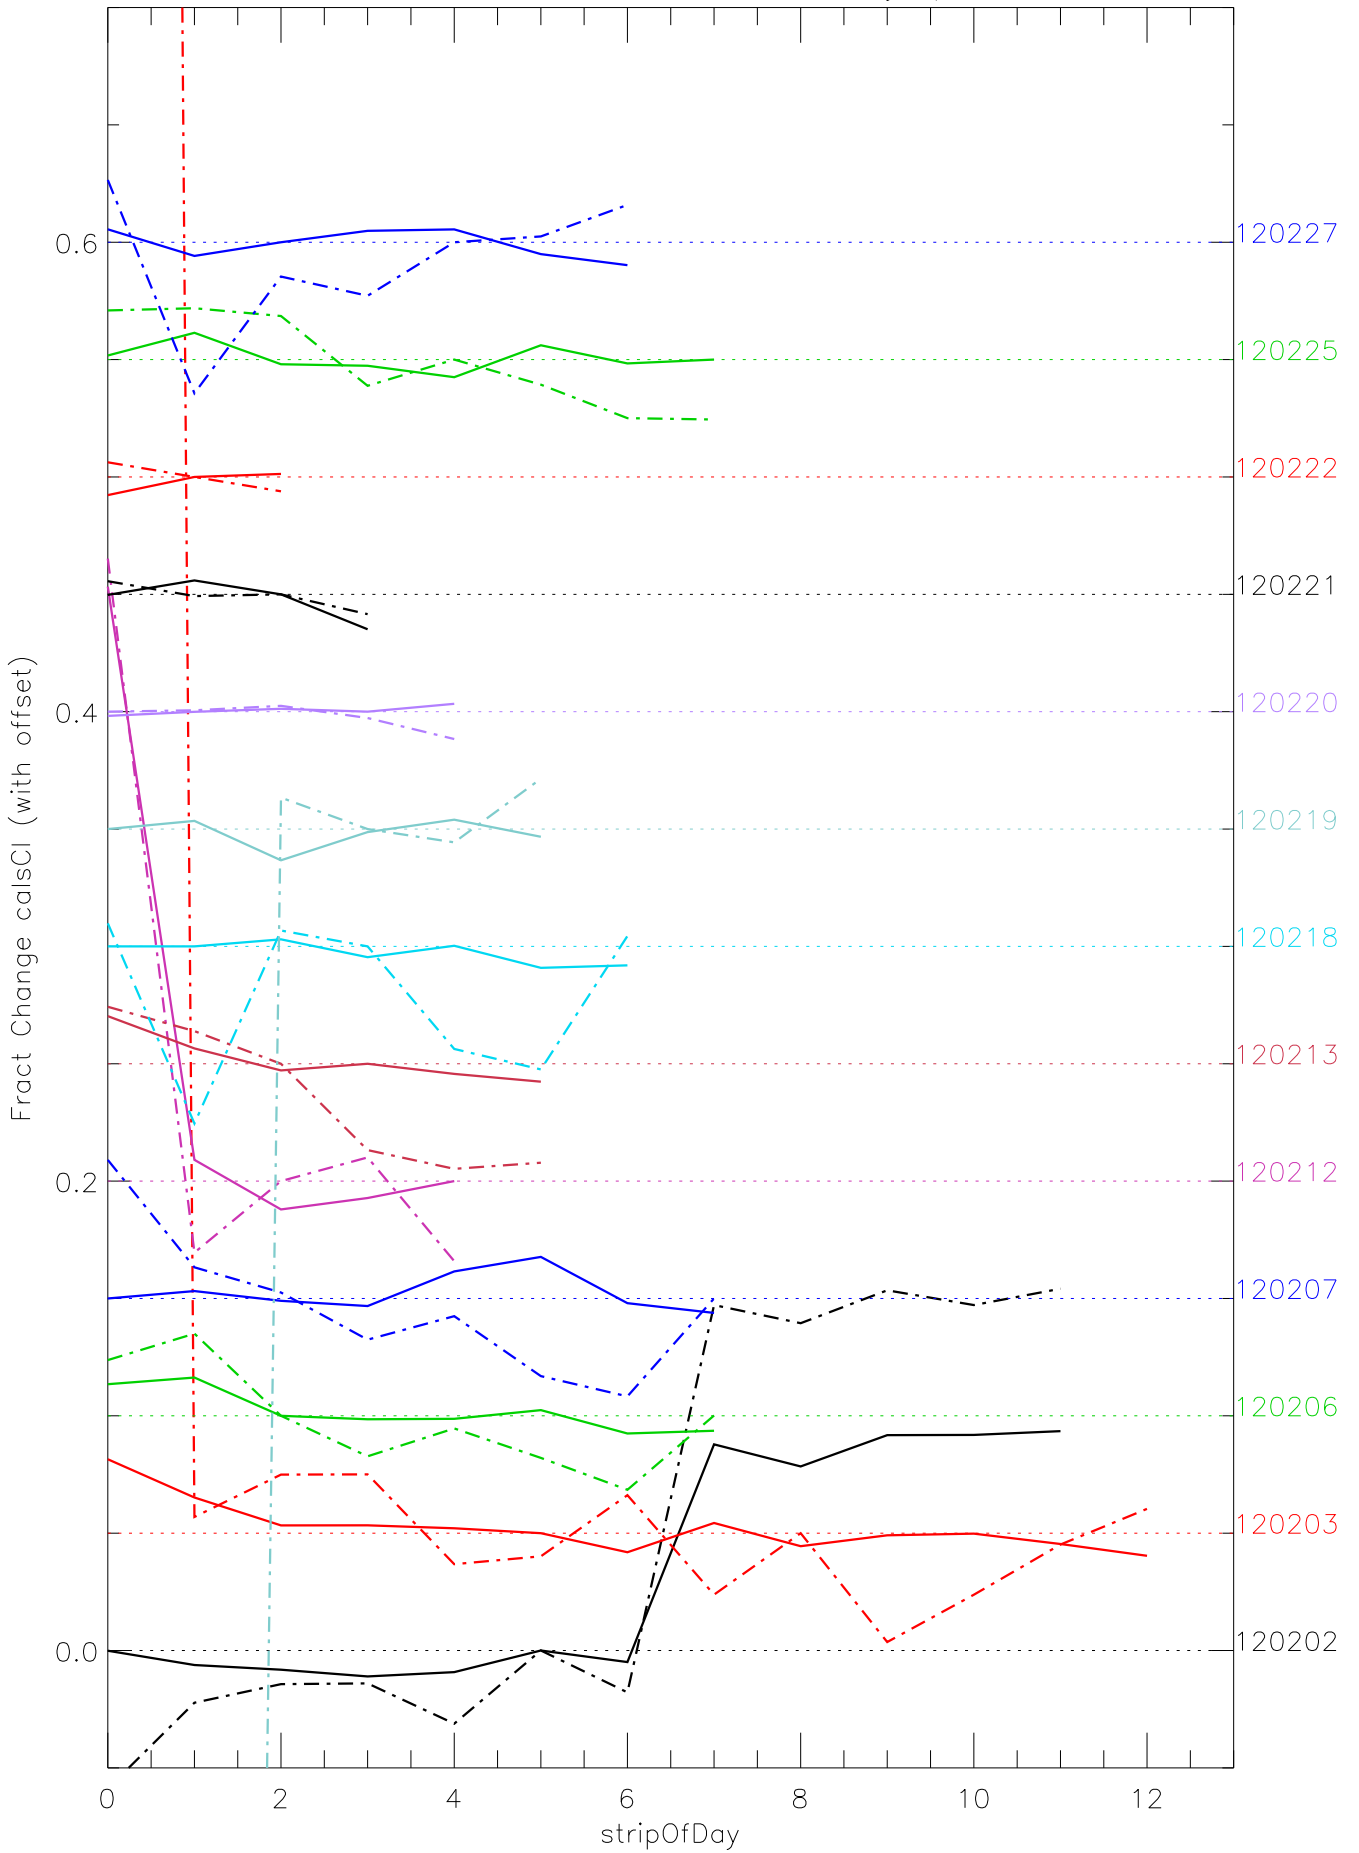

a2048 calsci factors for each day. pixel:0

a2048 calsci factors for each day. pixel:1

a2048 calsci factors for each day. pixel:2

a2048 calsci factors for each day. pixel:3

a2048 calsci factors for each day. pixel:4

a2048 calsci factors for each day. pixel:5

a2048 calsci factors for each day. pixel:6