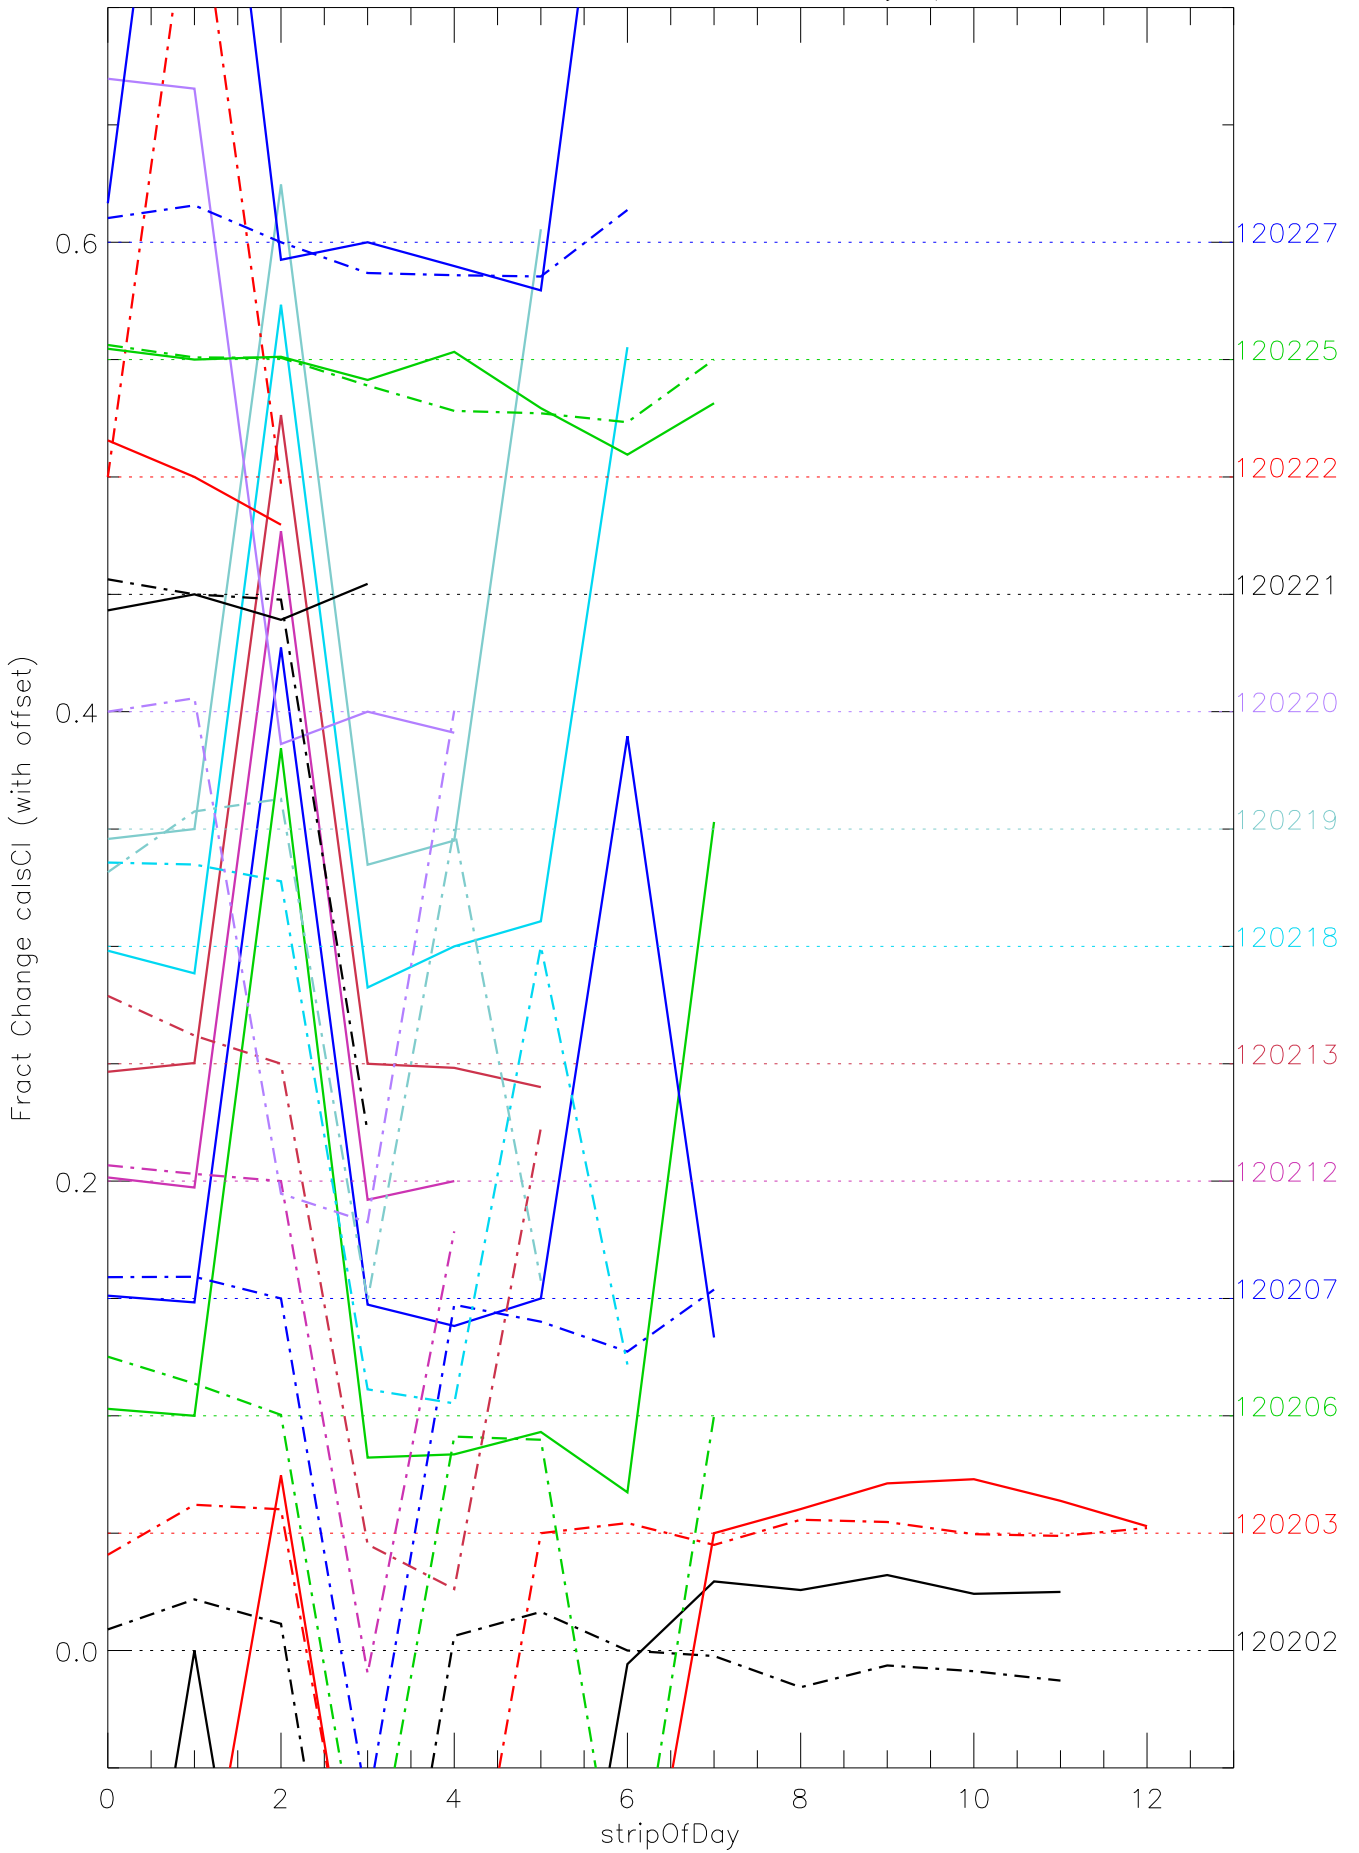

a2048 calsci factors for each day. pixel:0

a2048 calsci factors for each day. pixel:1

a2048 calsci factors for each day. pixel:2

a2048 calsci factors for each day. pixel:3

a2048 calsci factors for each day. pixel:4

a2048 calsci factors for each day. pixel:5

a2048 calsci factors for each day. pixel:6