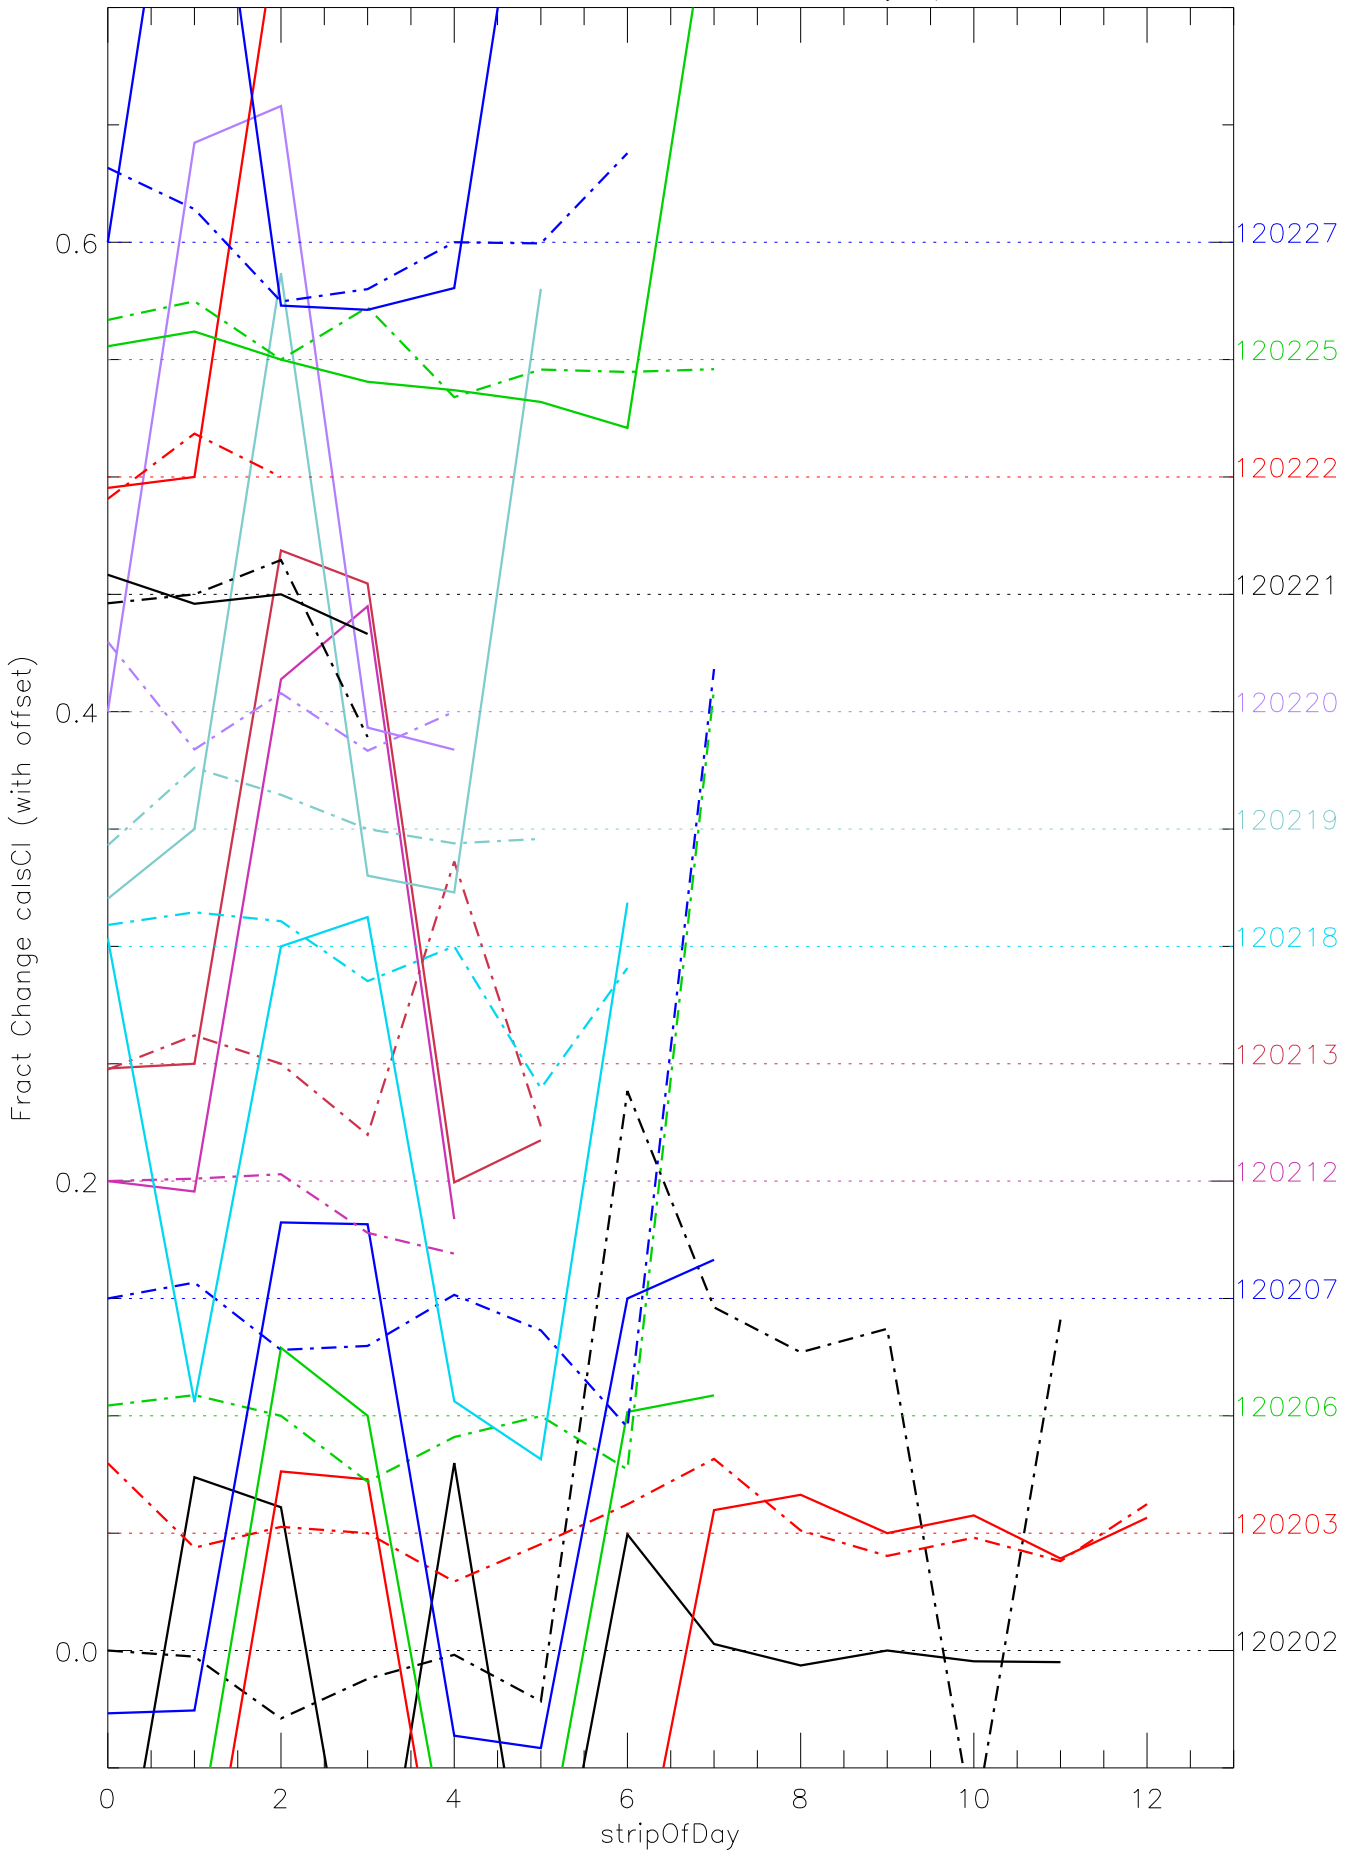

a2048 calsci factors for each day. pixel:0

a2048 calsci factors for each day. pixel:1

a2048 calsci factors for each day. pixel:2

a2048 calsci factors for each day. pixel:3

a2048 calsci factors for each day. pixel:4

a2048 calsci factors for each day. pixel:5

a2048 calsci factors for each day. pixel:6