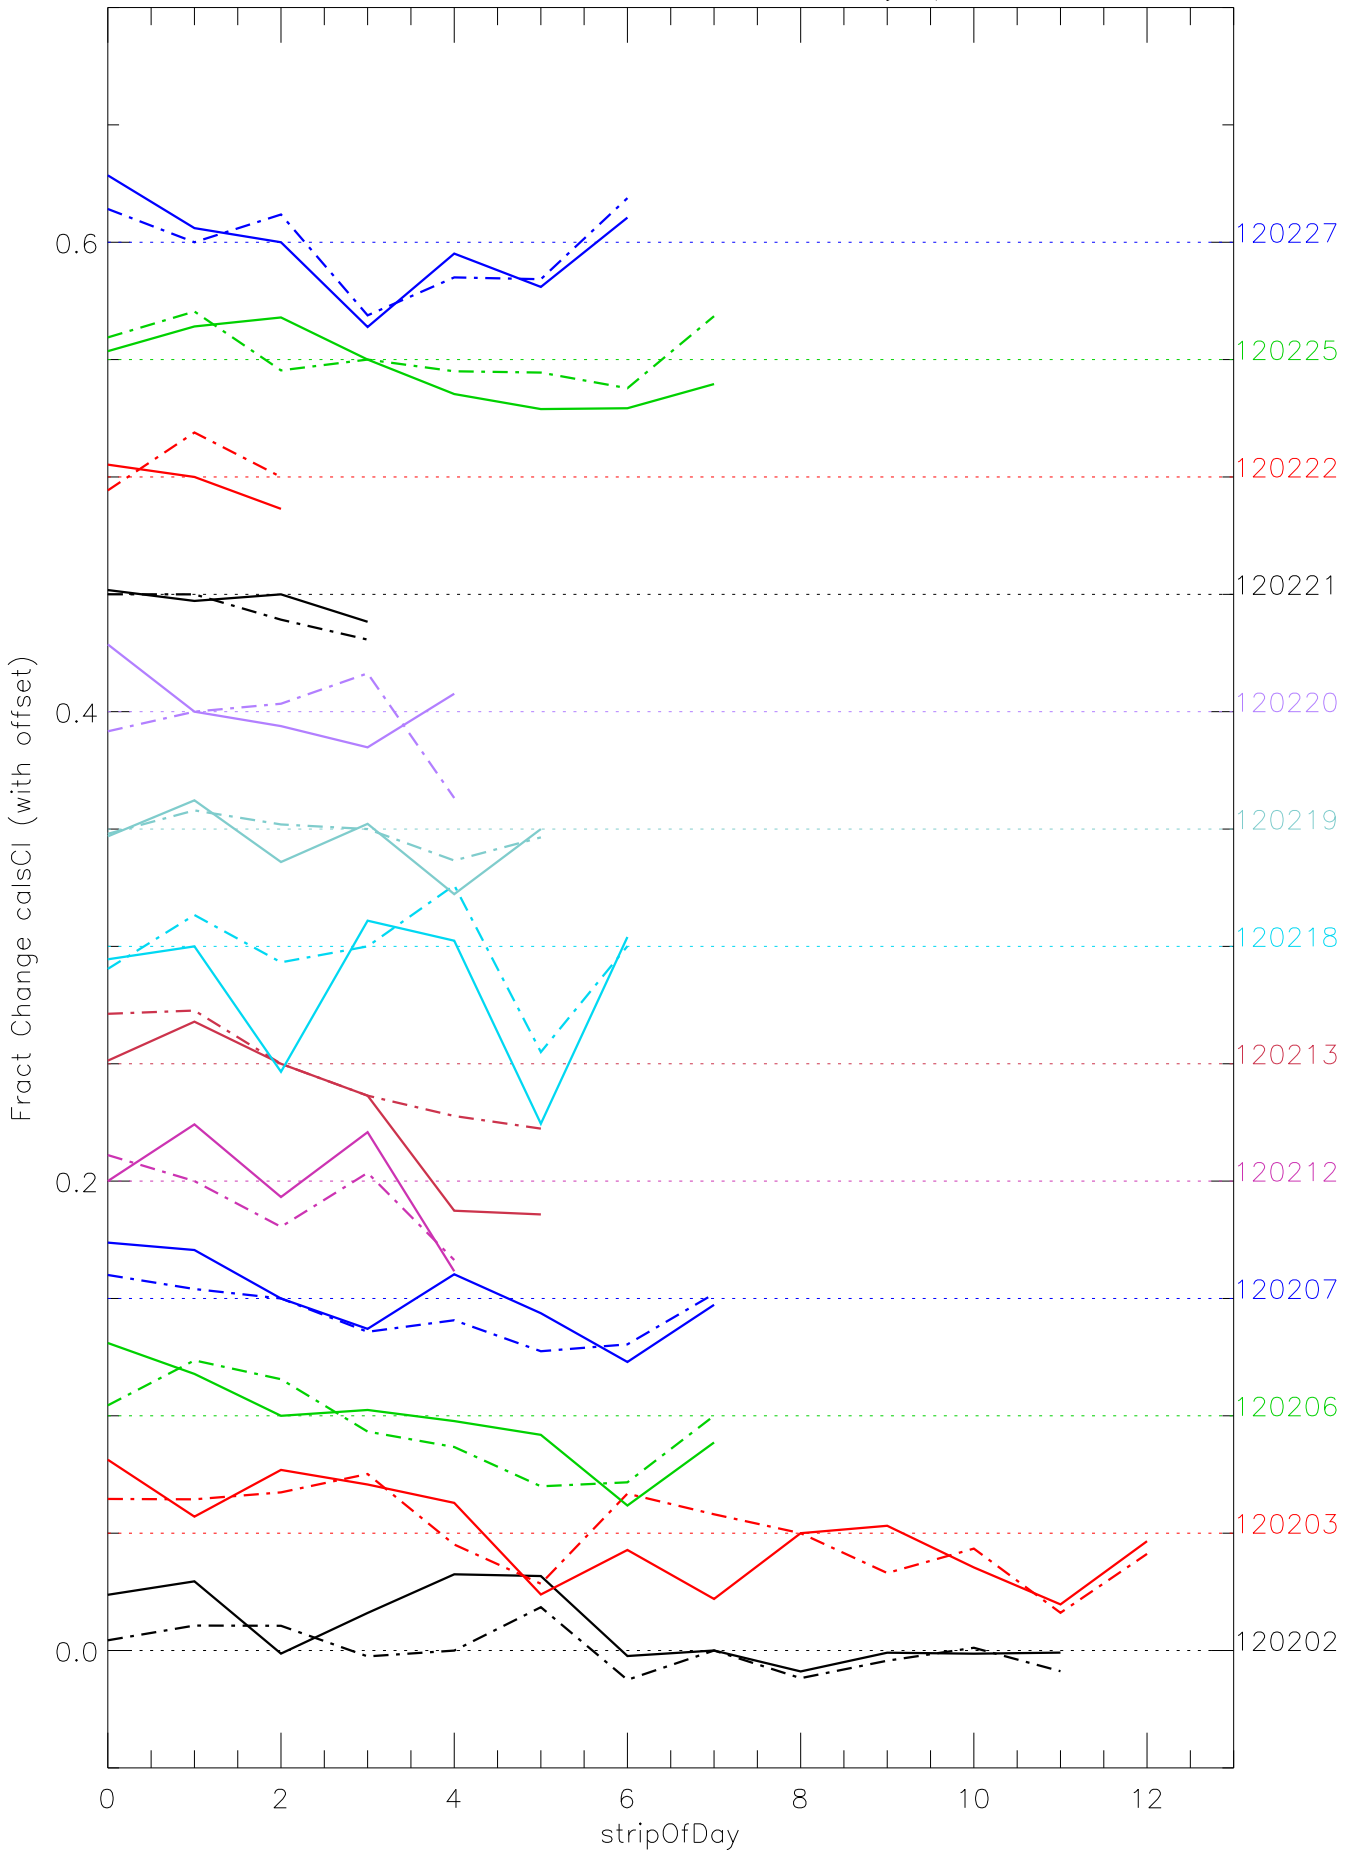

a2048 calsci factors for each day. pixel:0

a2048 calsci factors for each day. pixel:1

a2048 calsci factors for each day. pixel:2

a2048 calsci factors for each day. pixel:3

a2048 calsci factors for each day. pixel:4

a2048 calsci factors for each day. pixel:5

a2048 calsci factors for each day. pixel:6