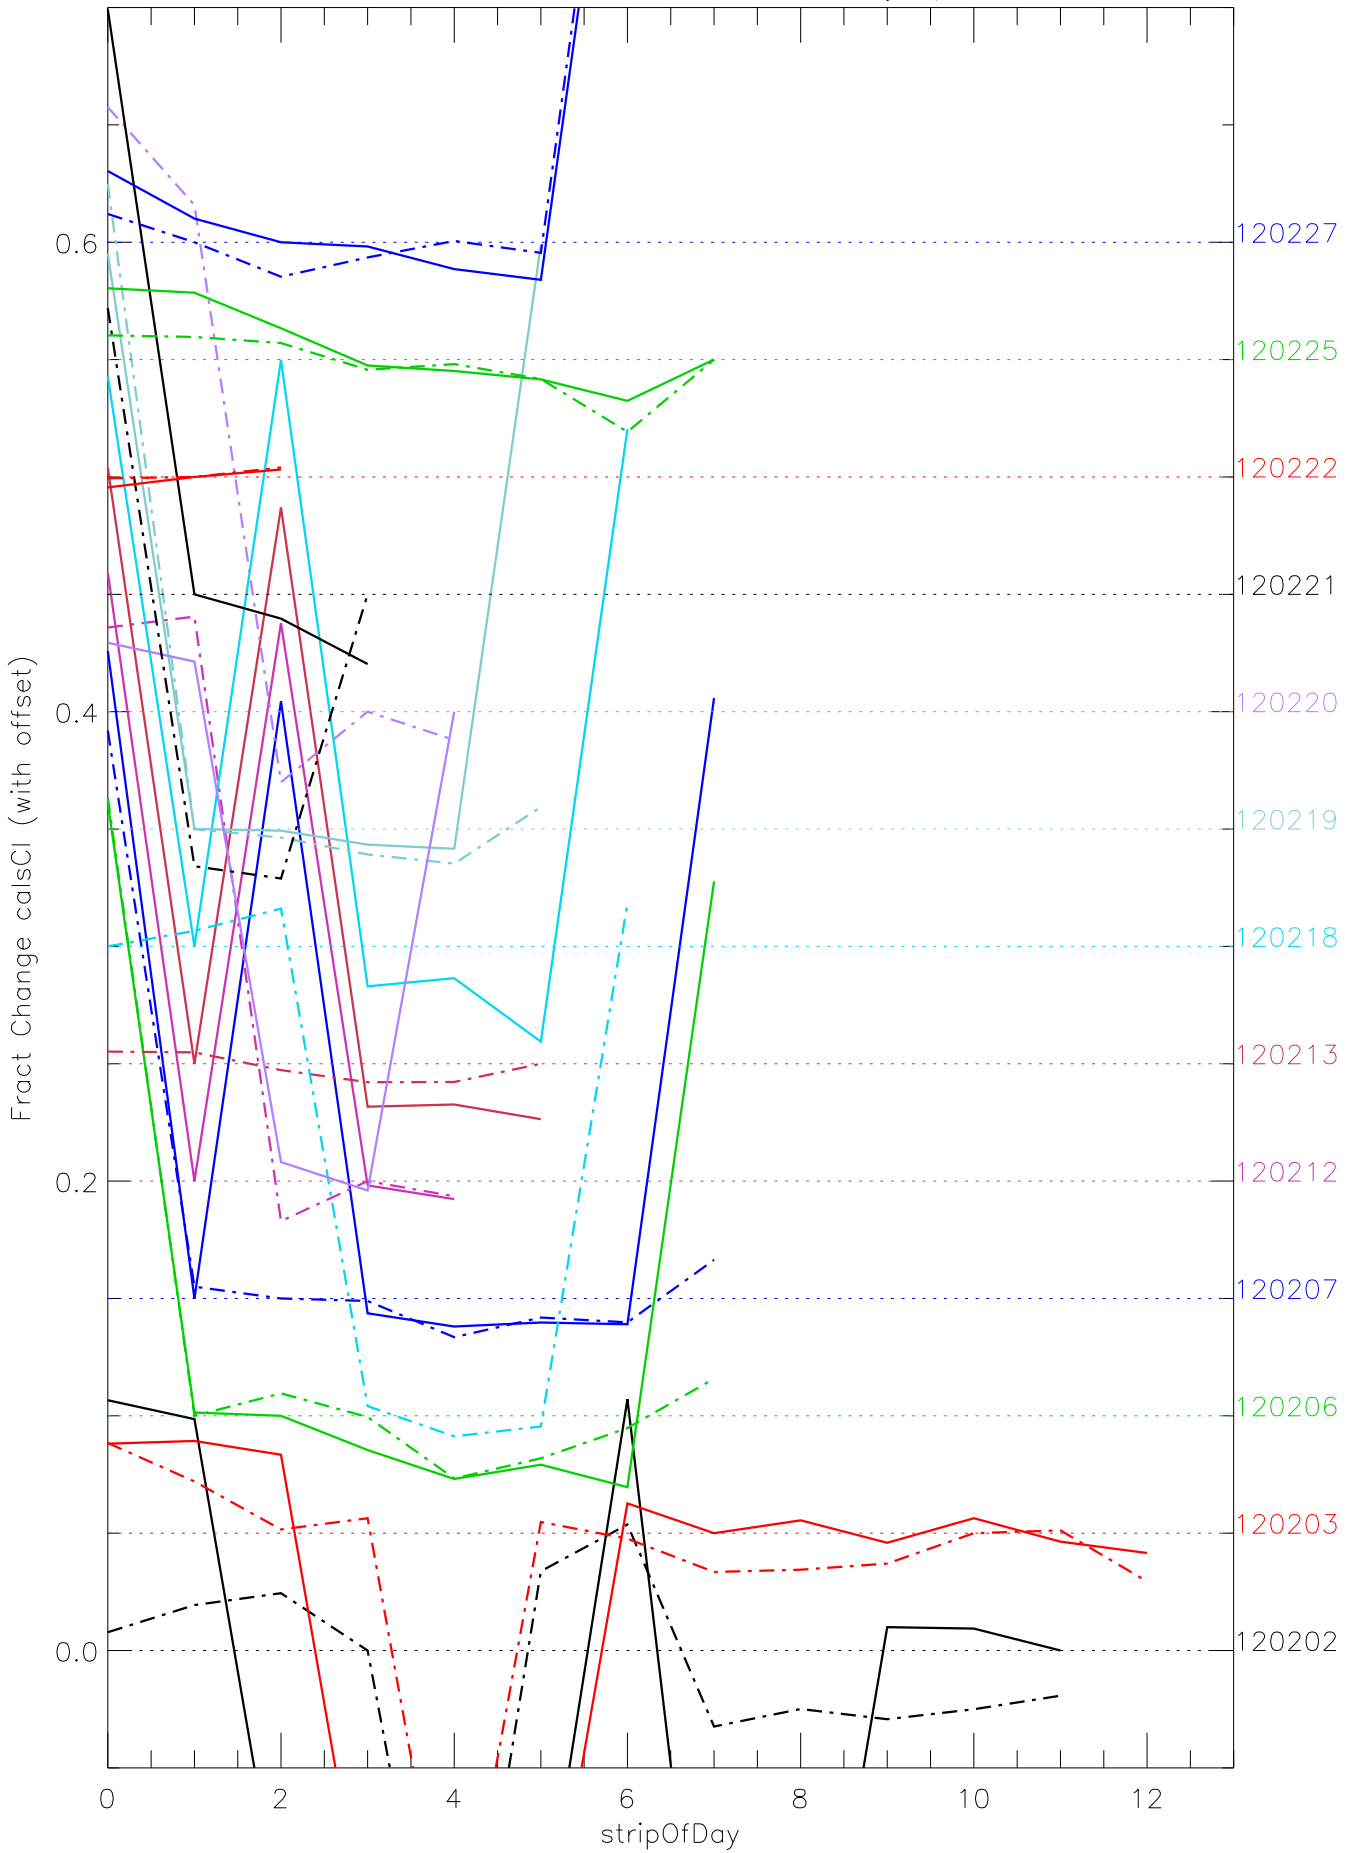

a2048 calsci factors for each day. pixel:0

a2048 calsci factors for each day. pixel:1

a2048 calsci factors for each day. pixel:2

a2048 calsci factors for each day. pixel:3

a2048 calsci factors for each day. pixel:4

a2048 calsci factors for each day. pixel:5

a2048 calsci factors for each day. pixel:6