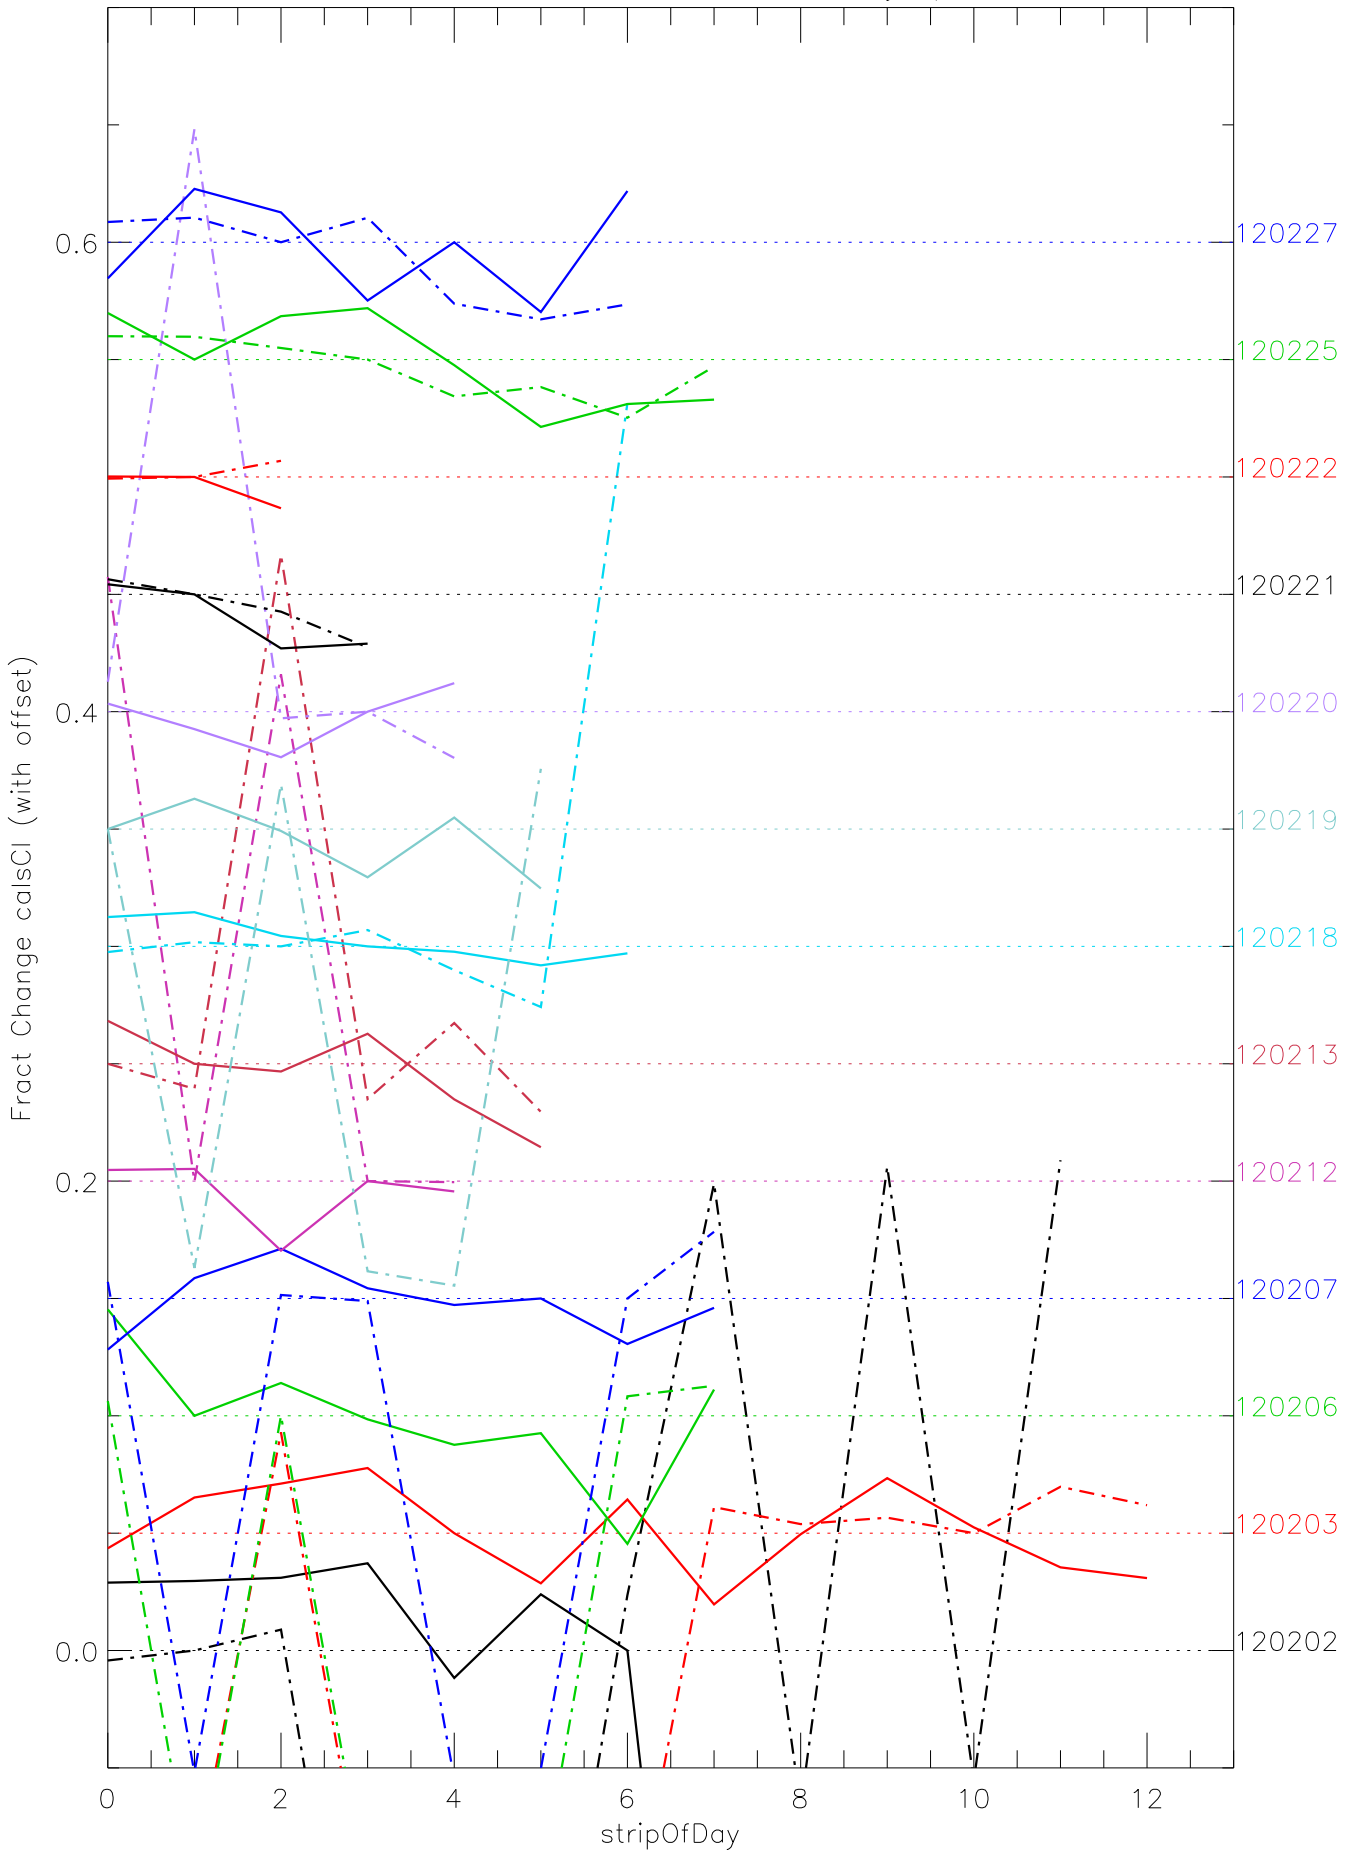

a2048 calsci factors for each day. pixel:0

a2048 calsci factors for each day. pixel:1

a2048 calsci factors for each day. pixel:2

a2048 calsci factors for each day. pixel:3

a2048 calsci factors for each day. pixel:4

a2048 calsci factors for each day. pixel:5

a2048 calsci factors for each day. pixel:6