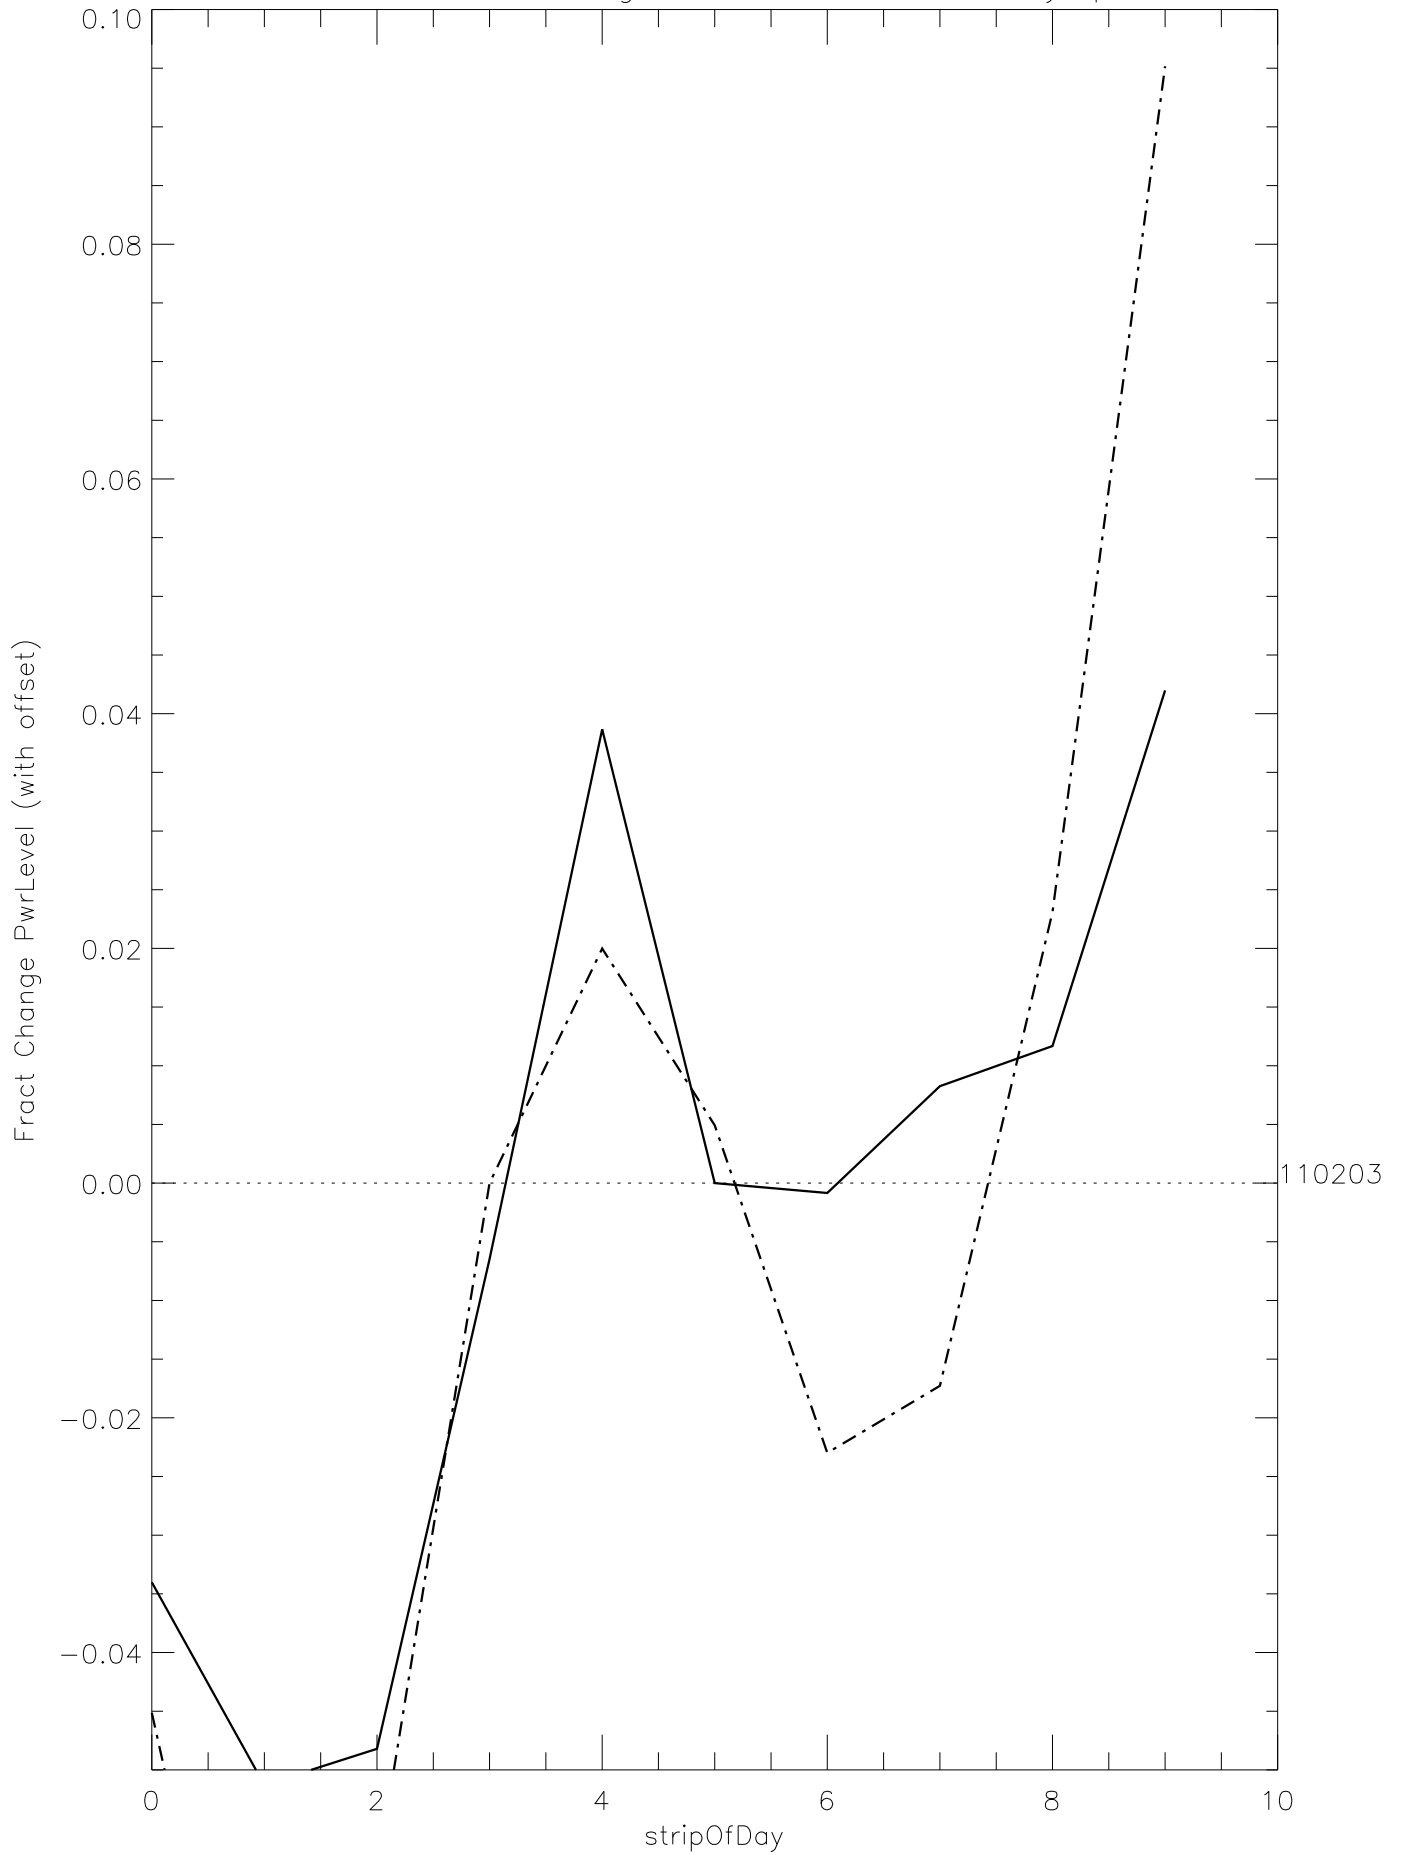

a2048 fractional change PwrLevel for each day. pixel:0

a2048 fractional change PwrLevel for each day. pixel:1

a2048 fractional change PwrLevel for each day. pixel:2

a2048 fractional change PwrLevel for each day. pixel:3

a2048 fractional change PwrLevel for each day. pixel:4

a2048 fractional change PwrLevel for each day. pixel:5

a2048 fractional change PwrLevel for each day. pixel:6