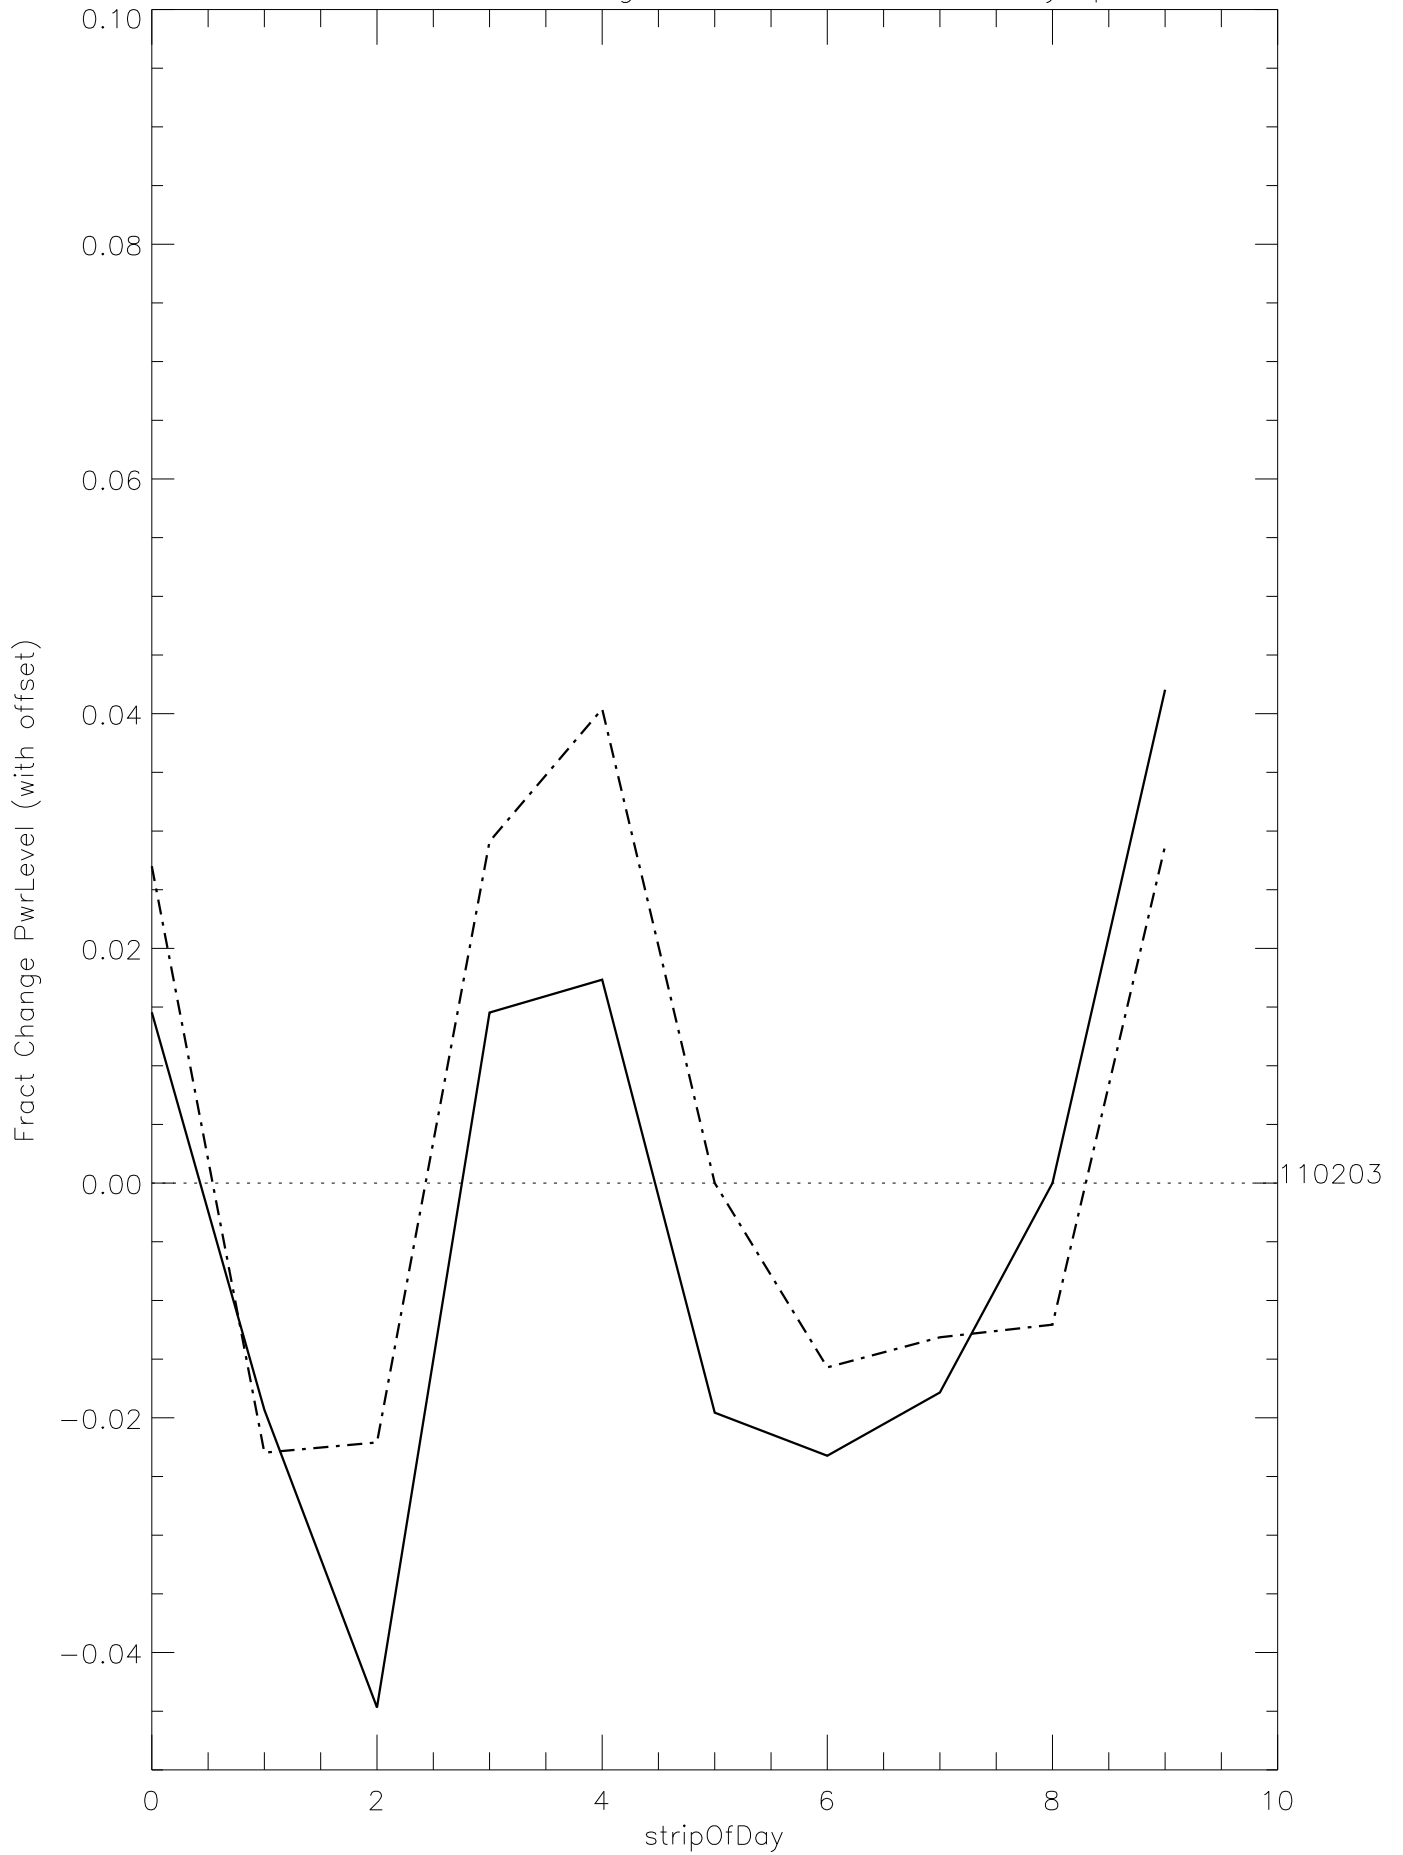

a2048 fractional change PwrLevel for each day. pixel:0

a2048 fractional change PwrLevel for each day. pixel:1

a2048 fractional change PwrLevel for each day. pixel:2

a2048 fractional change PwrLevel for each day. pixel:3

a2048 fractional change PwrLevel for each day. pixel:4

a2048 fractional change PwrLevel for each day. pixel:5

a2048 fractional change PwrLevel for each day. pixel:6