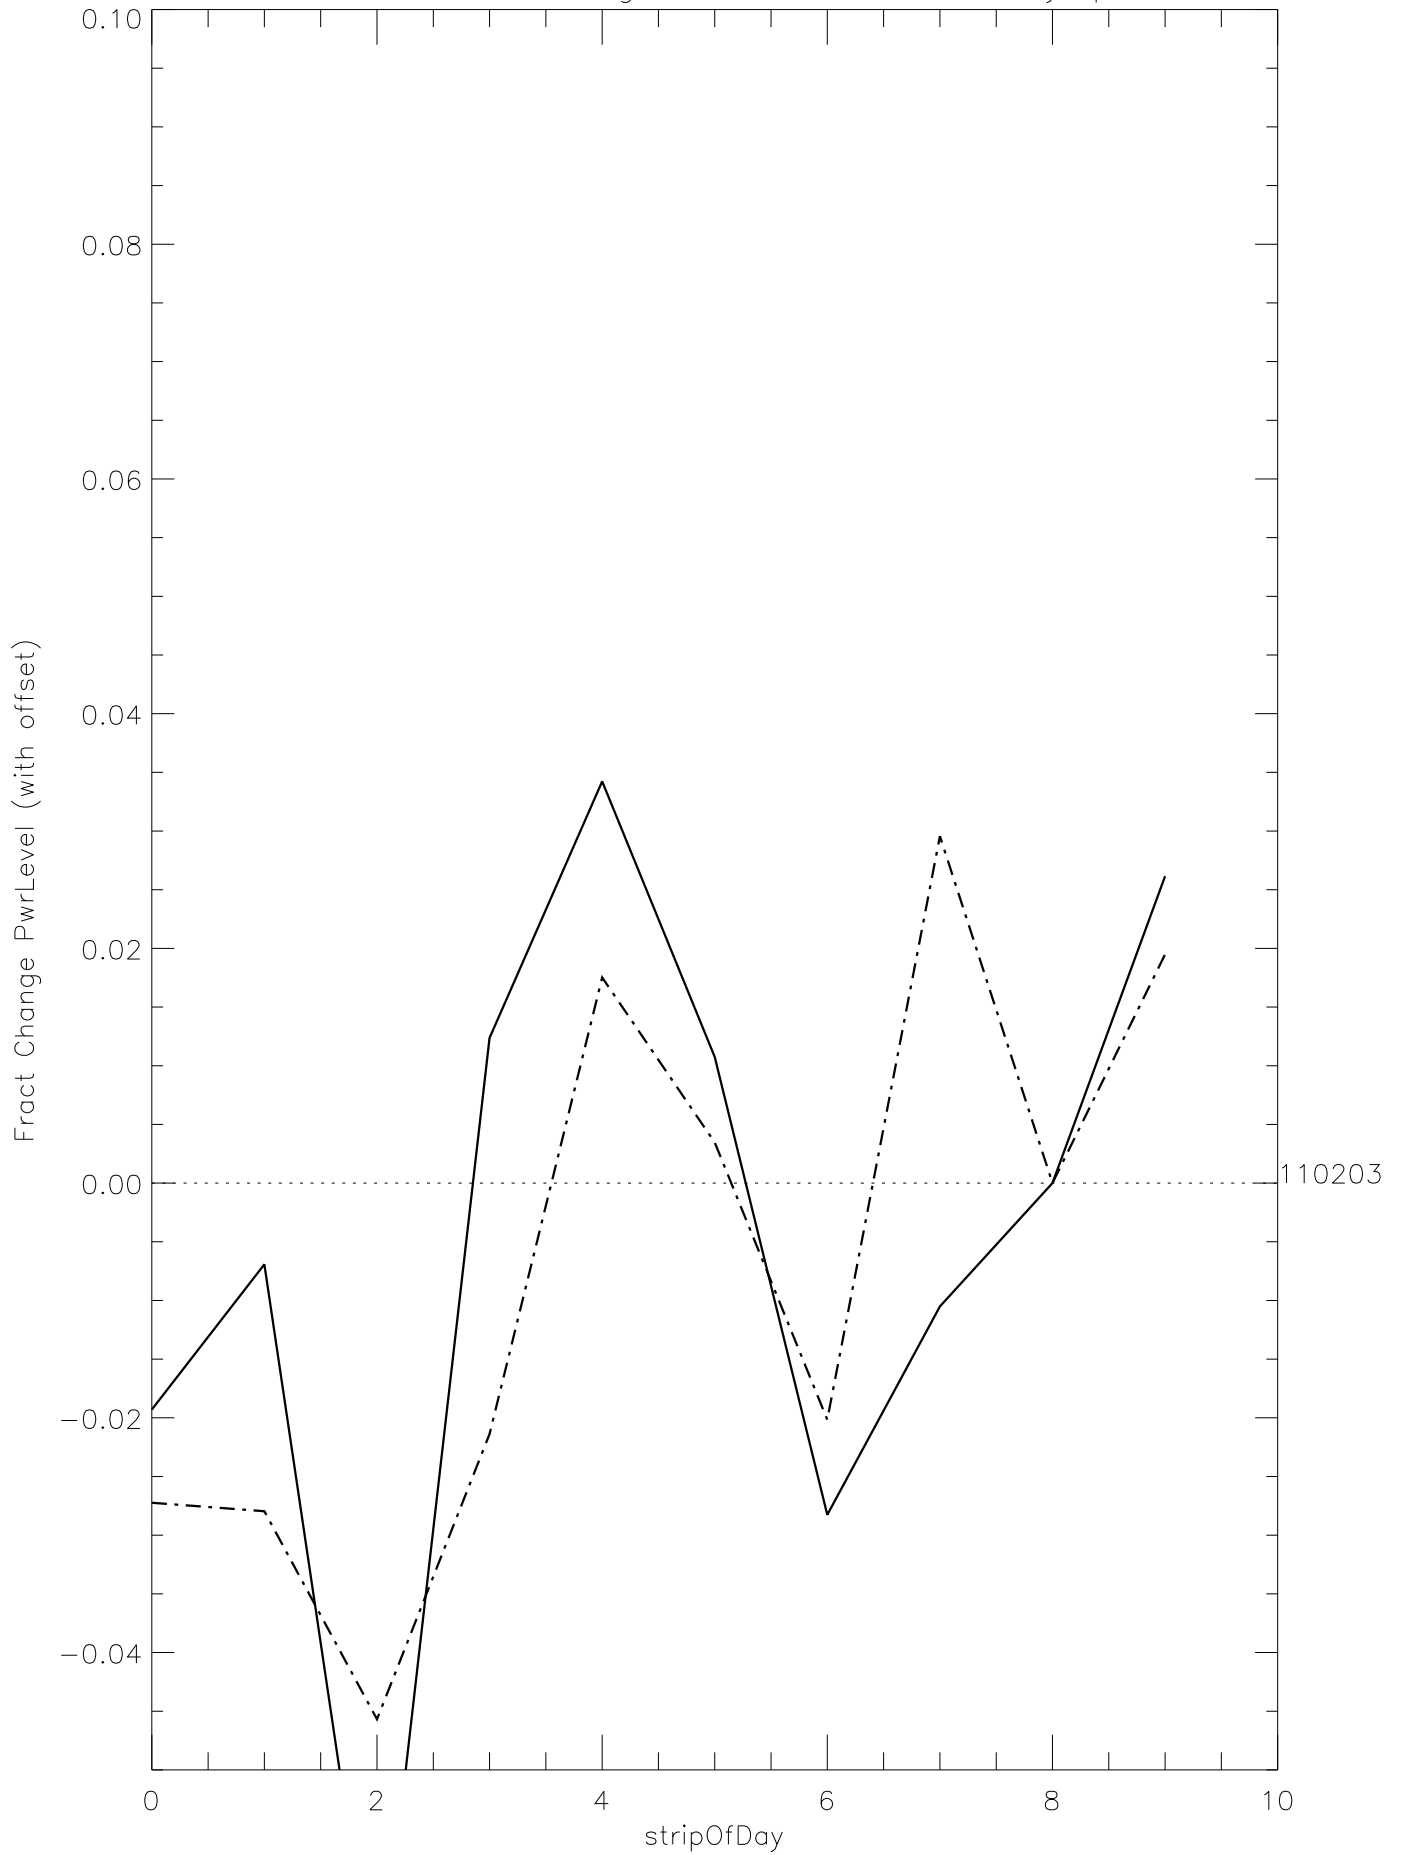

a2048 fractional change PwrLevel for each day. pixel:0

a2048 fractional change PwrLevel for each day. pixel:1

a2048 fractional change PwrLevel for each day. pixel:2

a2048 fractional change PwrLevel for each day. pixel:3

a2048 fractional change PwrLevel for each day. pixel:4

a2048 fractional change PwrLevel for each day. pixel:5

a2048 fractional change PwrLevel for each day. pixel:6