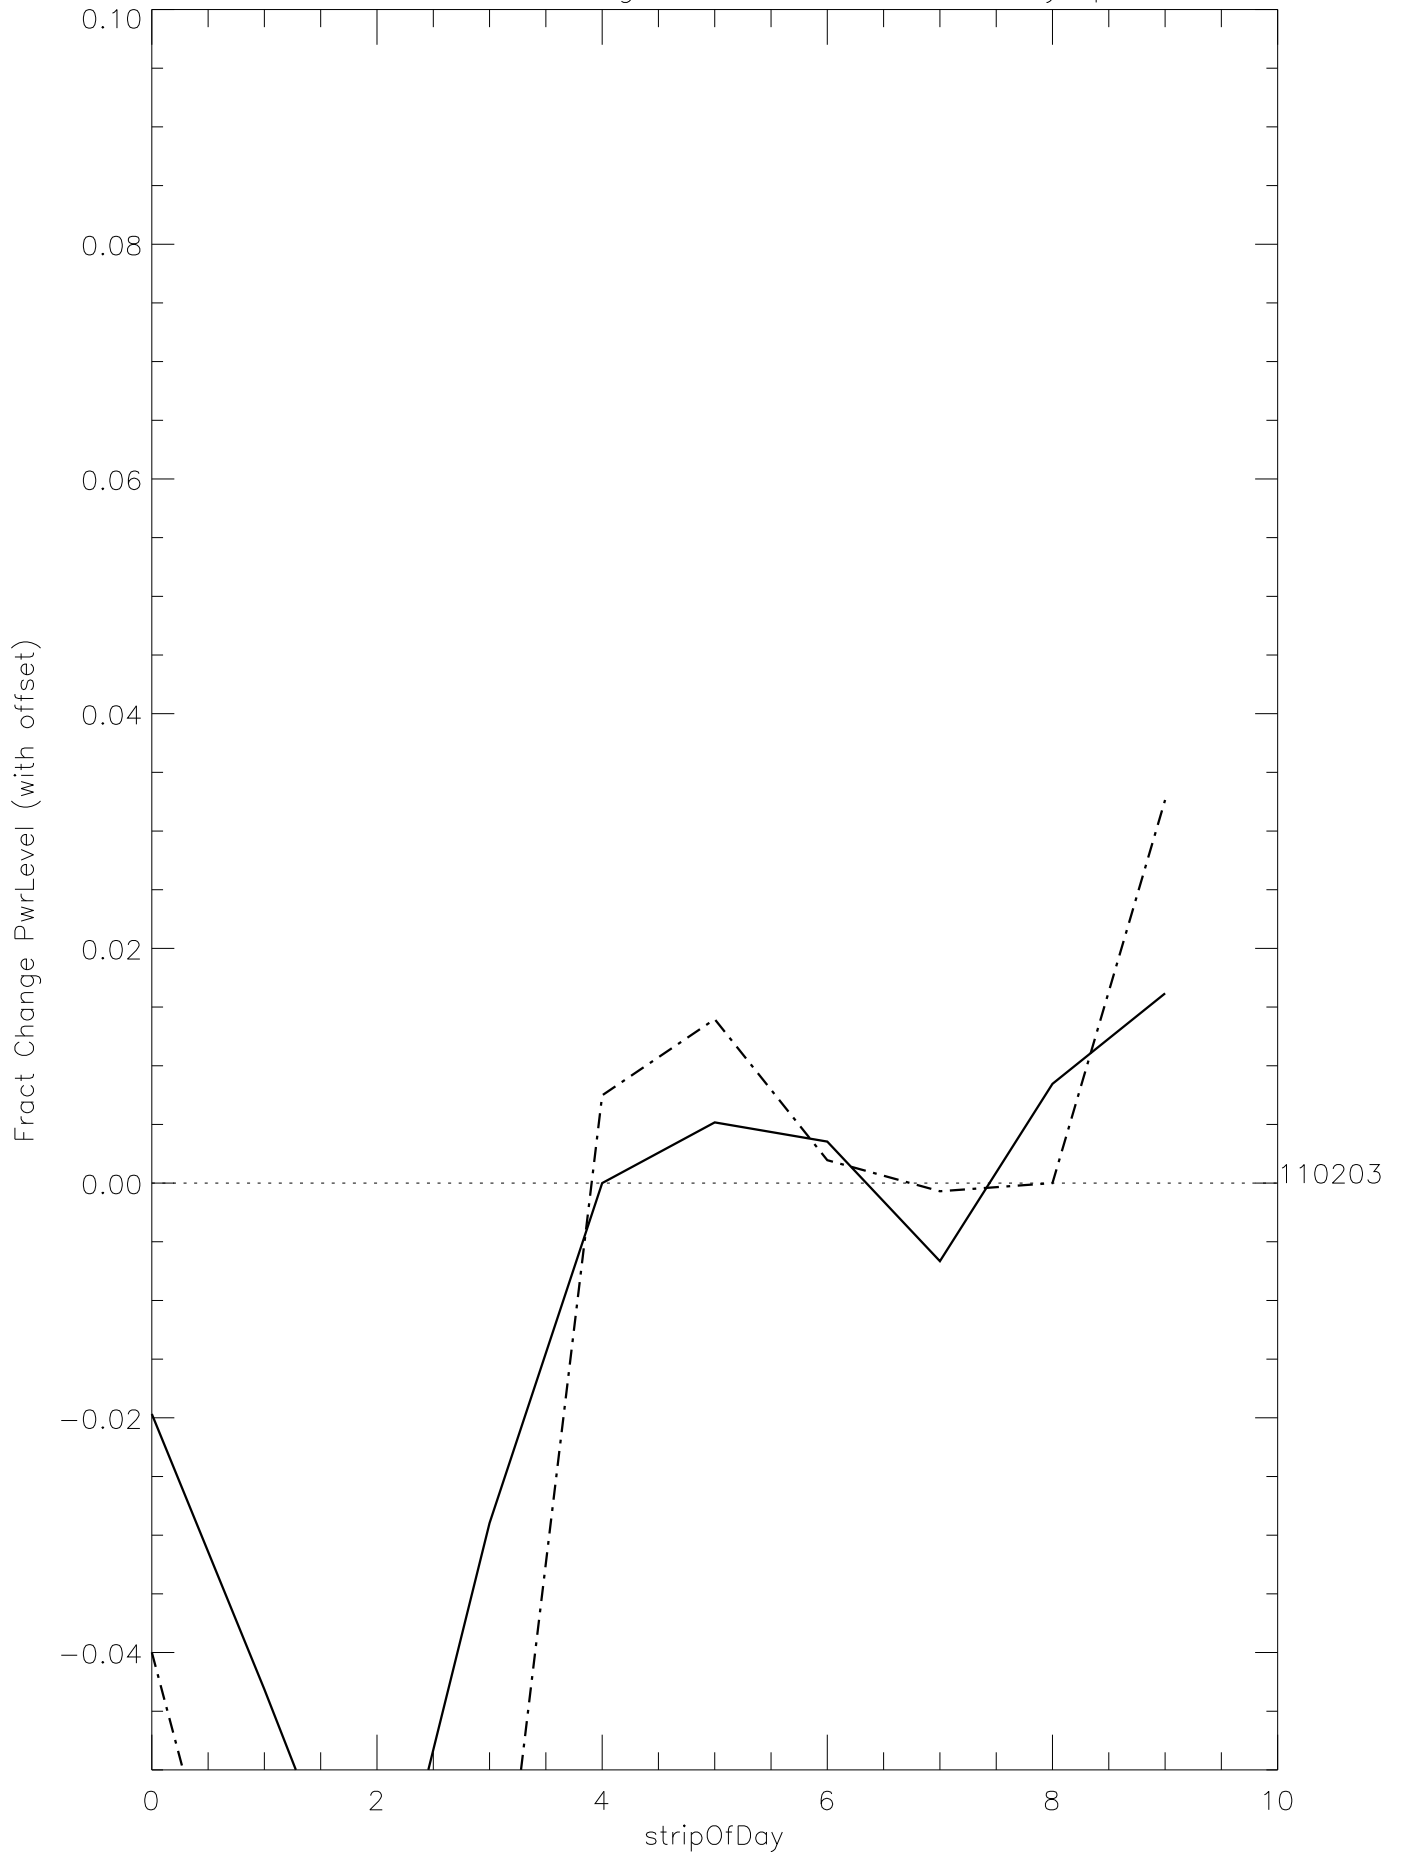

a2048 fractional change PwrLevel for each day. pixel:0

a2048 fractional change PwrLevel for each day. pixel:1

a2048 fractional change PwrLevel for each day. pixel:2

a2048 fractional change PwrLevel for each day. pixel:3

a2048 fractional change PwrLevel for each day. pixel:4

a2048 fractional change PwrLevel for each day. pixel:5

a2048 fractional change PwrLevel for each day. pixel:6