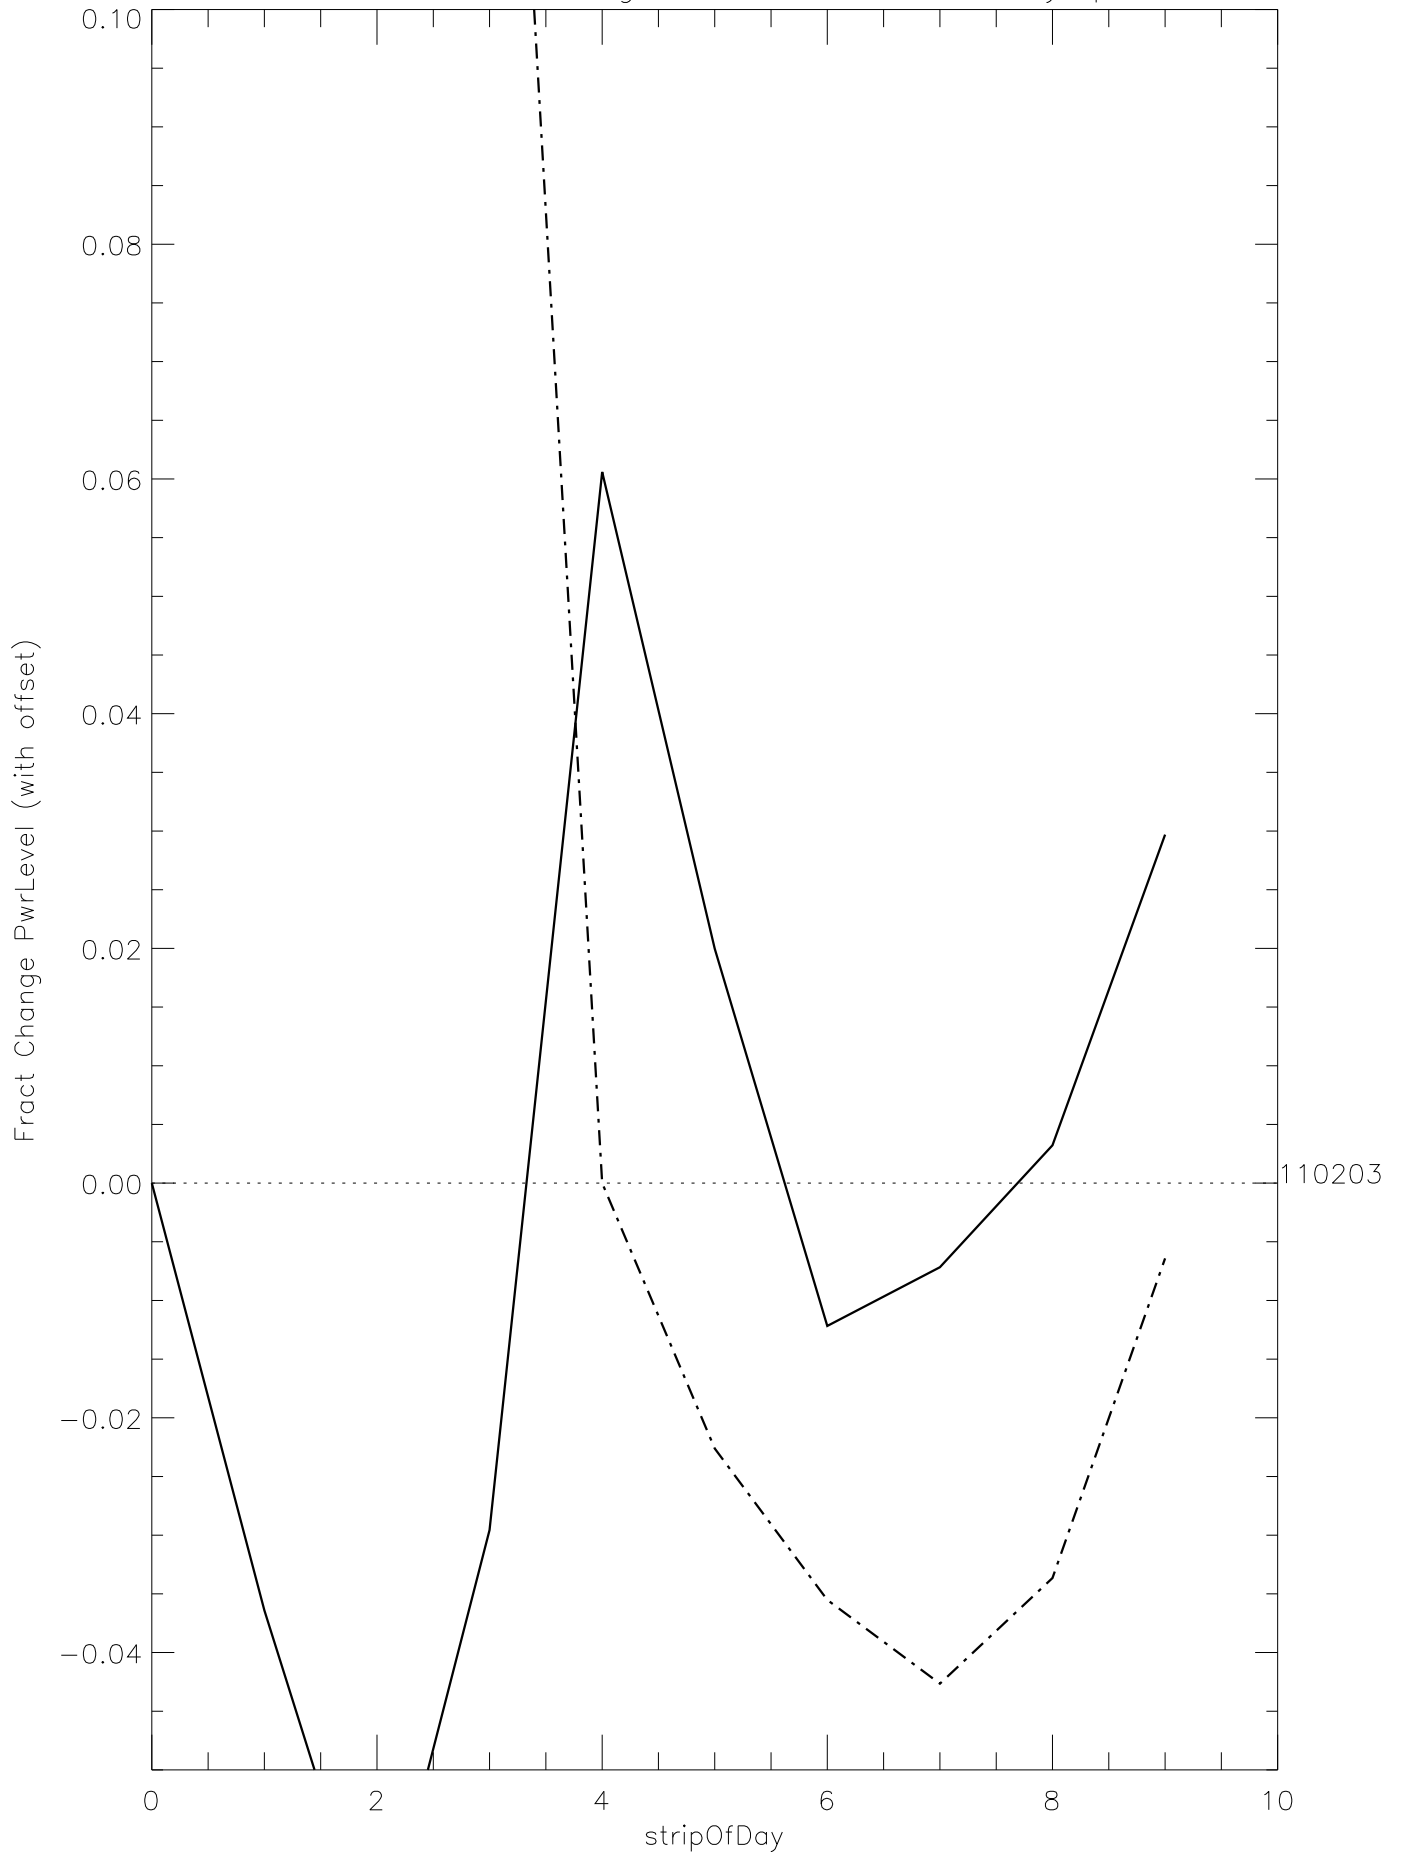

a2048 fractional change PwrLevel for each day. pixel:0

a2048 fractional change PwrLevel for each day. pixel:1

a2048 fractional change PwrLevel for each day. pixel:2

a2048 fractional change PwrLevel for each day. pixel:3

a2048 fractional change PwrLevel for each day. pixel:4

a2048 fractional change PwrLevel for each day. pixel:5

a2048 fractional change PwrLevel for each day. pixel:6