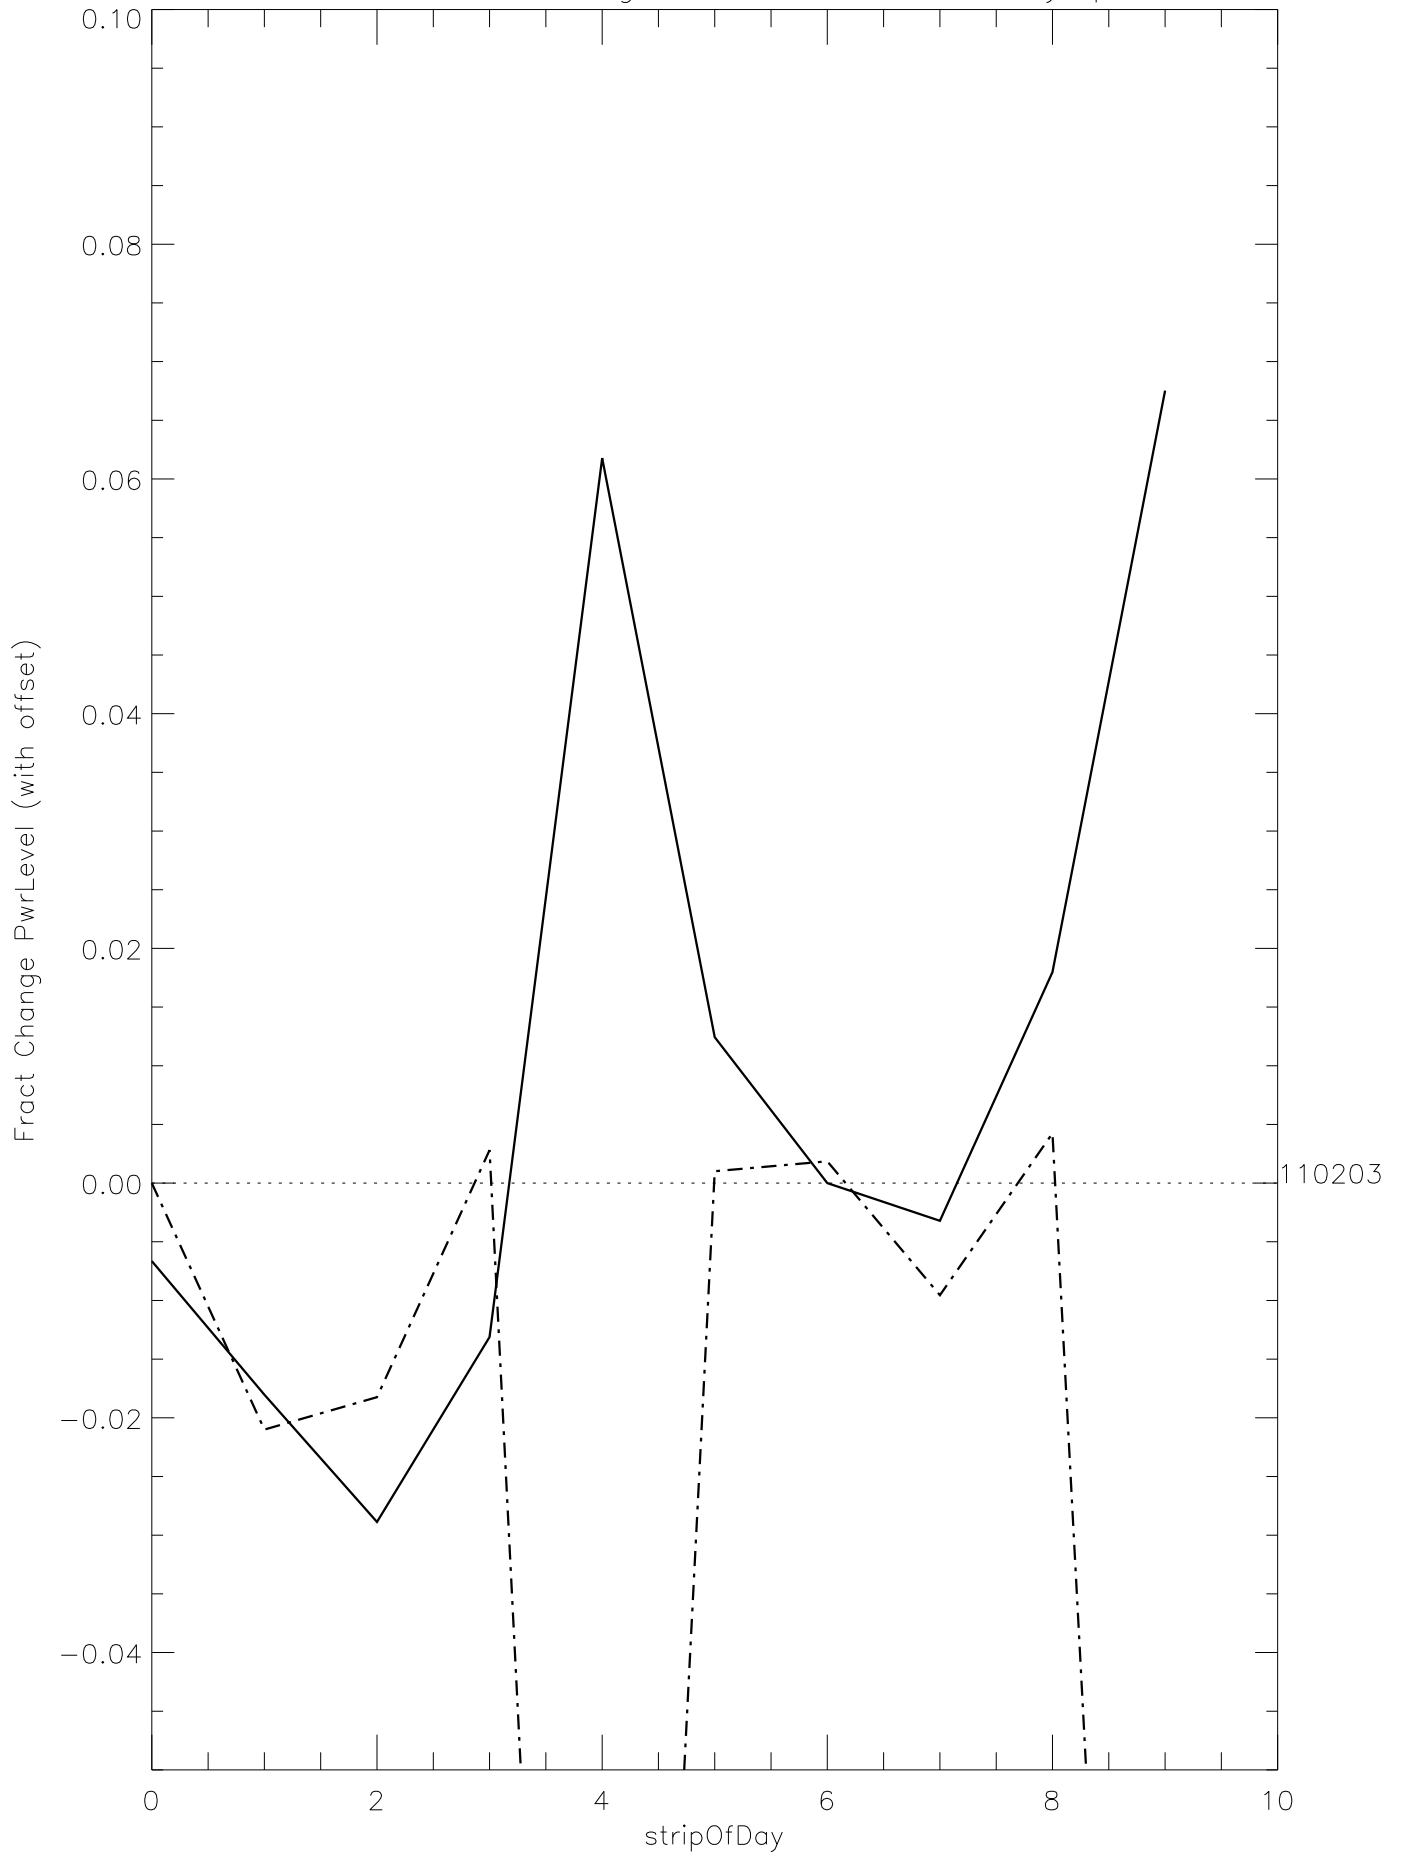

a2048 fractional change PwrLevel for each day. pixel:0

a2048 fractional change PwrLevel for each day. pixel:1

a2048 fractional change PwrLevel for each day. pixel:2

a2048 fractional change PwrLevel for each day. pixel:3

a2048 fractional change PwrLevel for each day. pixel:4

a2048 fractional change PwrLevel for each day. pixel:5

a2048 fractional change PwrLevel for each day. pixel:6