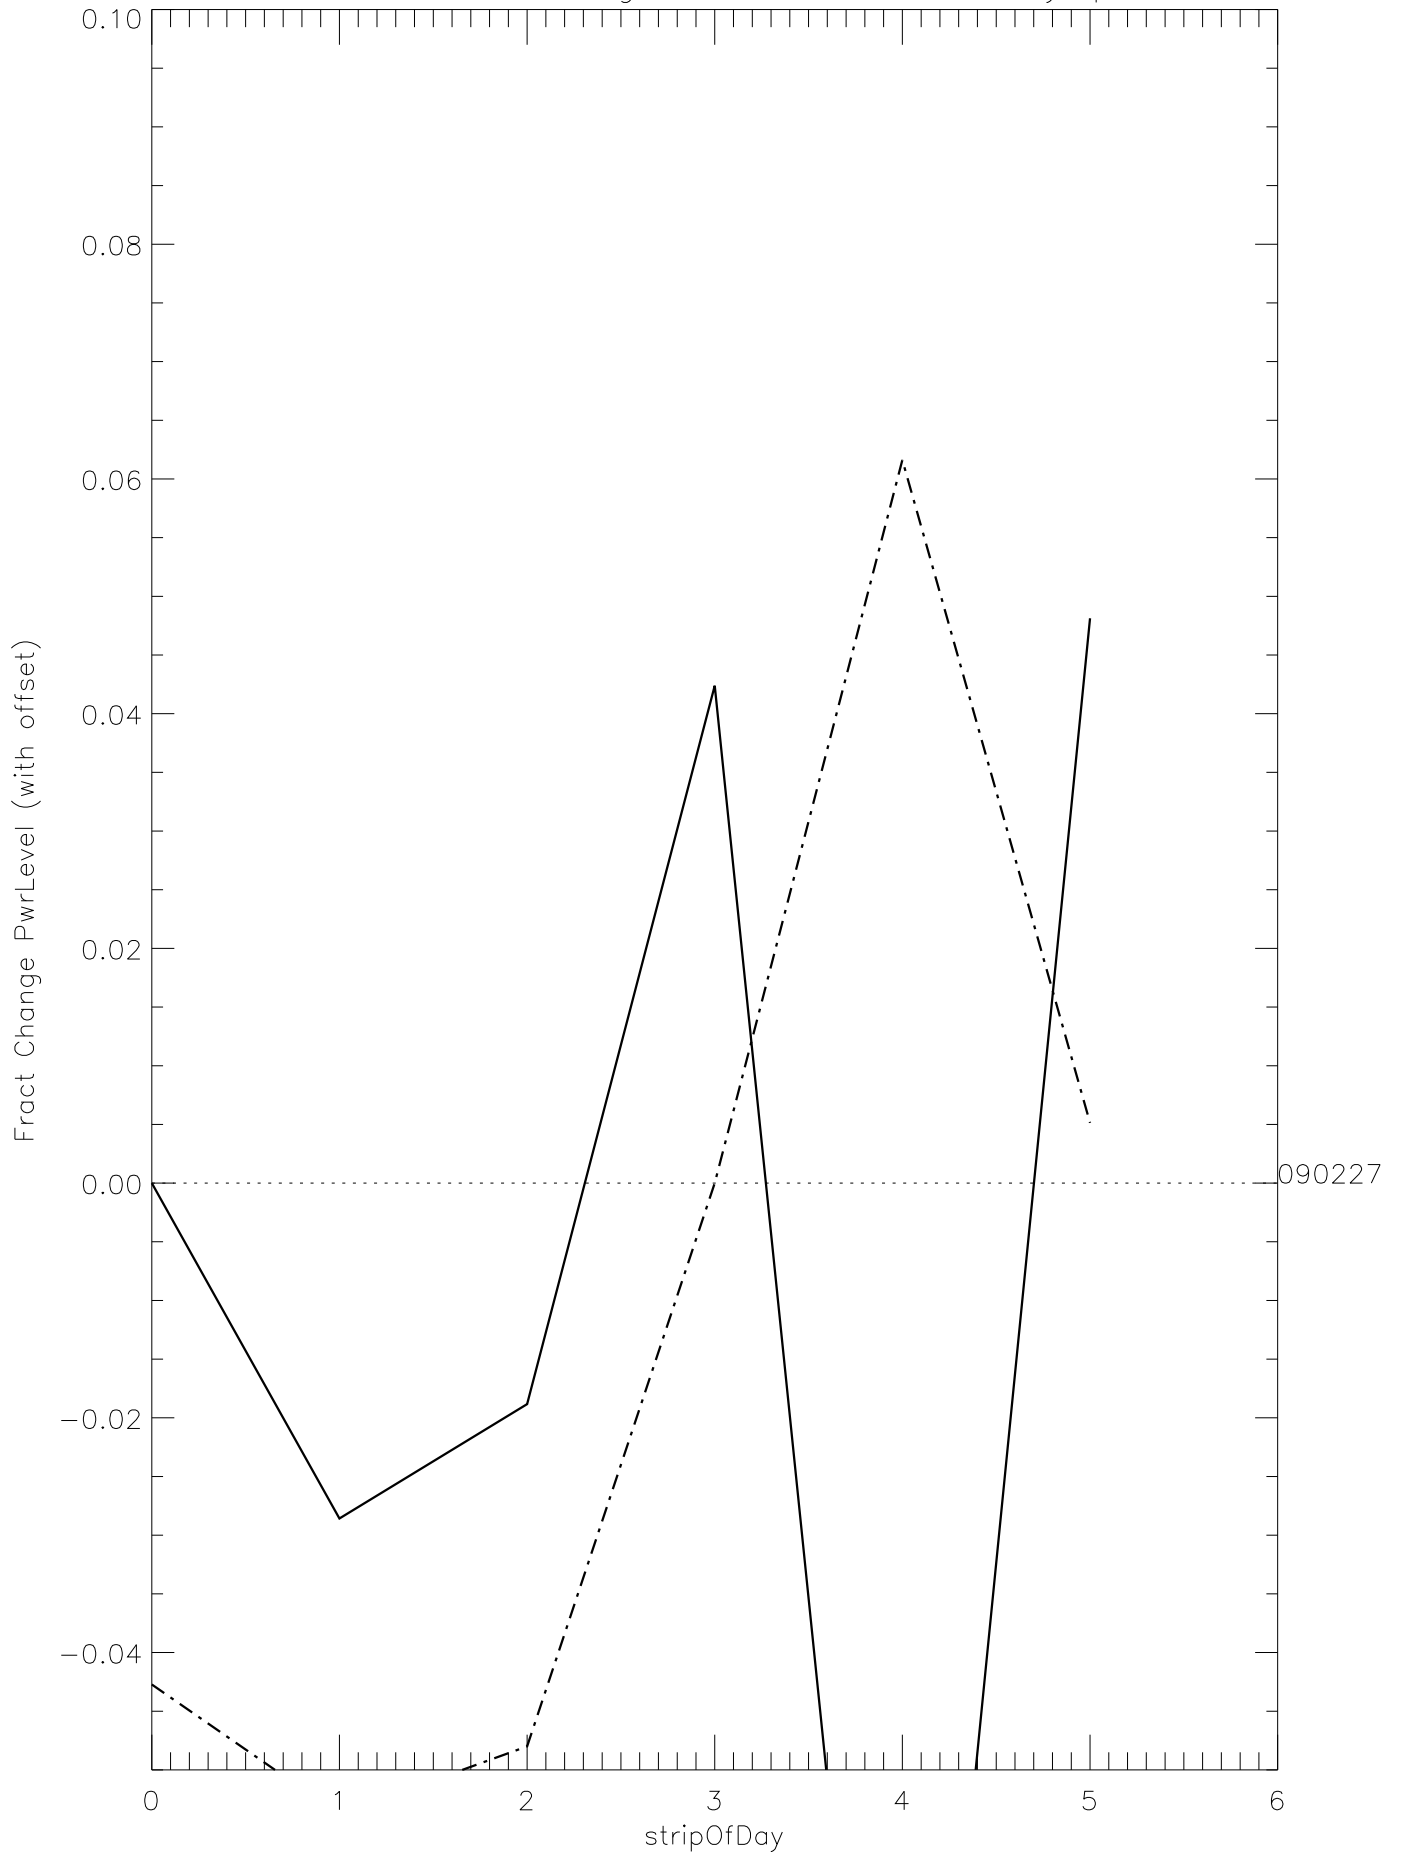

a2048 fractional change PwrLevel for each day. pixel:0

a2048 fractional change PwrLevel for each day. pixel:1

a2048 fractional change PwrLevel for each day. pixel:2

a2048 fractional change PwrLevel for each day. pixel:3

a2048 fractional change PwrLevel for each day. pixel:4

a2048 fractional change PwrLevel for each day. pixel:5

a2048 fractional change PwrLevel for each day. pixel:6