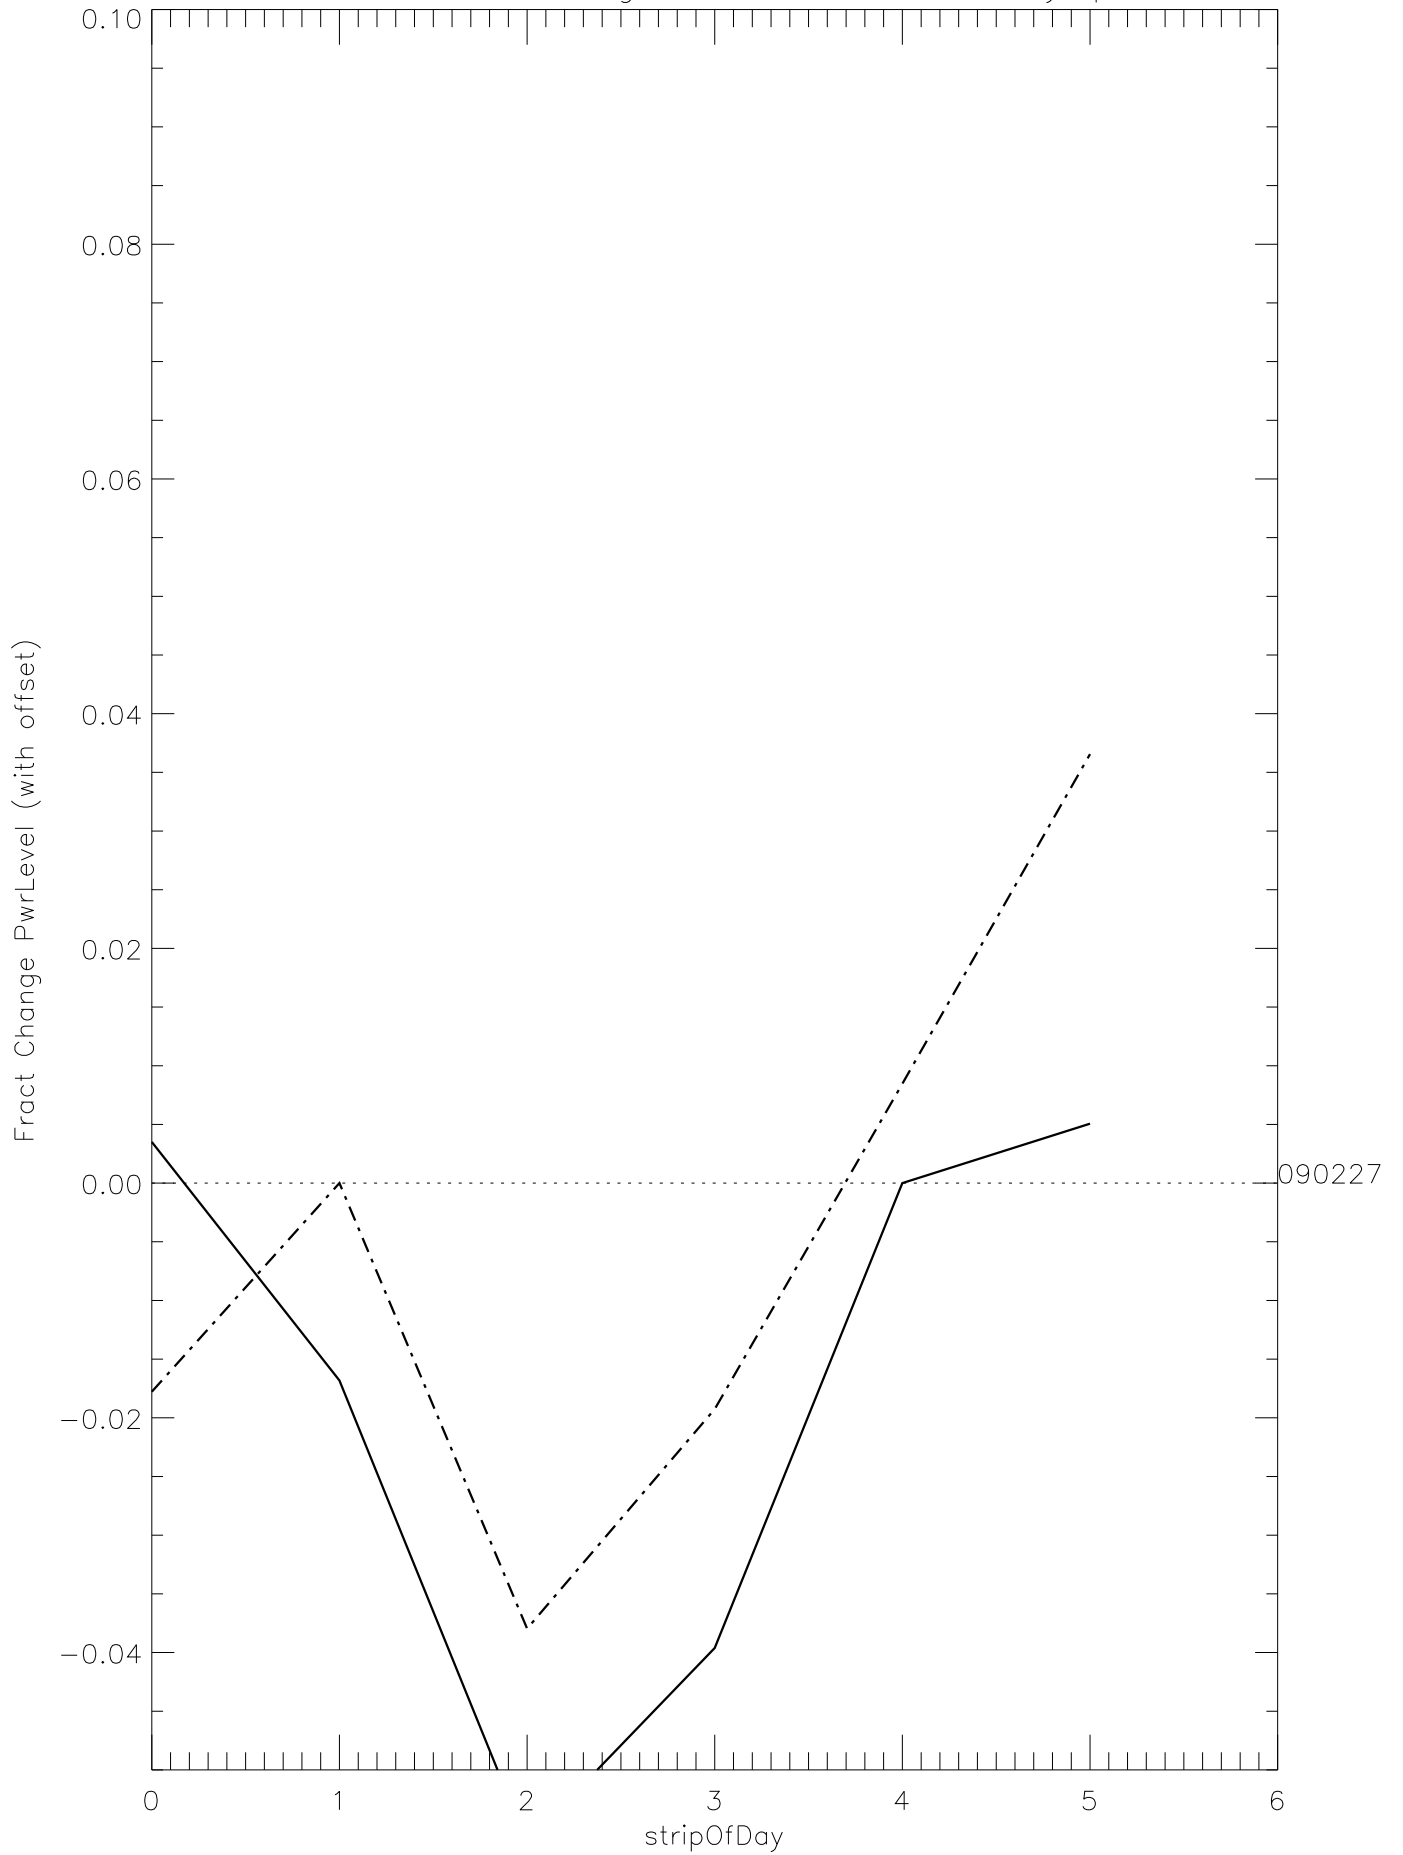

a2048 fractional change PwrLevel for each day. pixel:0

a2048 fractional change PwrLevel for each day. pixel:1

a2048 fractional change PwrLevel for each day. pixel:2

a2048 fractional change PwrLevel for each day. pixel:3

a2048 fractional change PwrLevel for each day. pixel:4

a2048 fractional change PwrLevel for each day. pixel:5

a2048 fractional change PwrLevel for each day. pixel:6