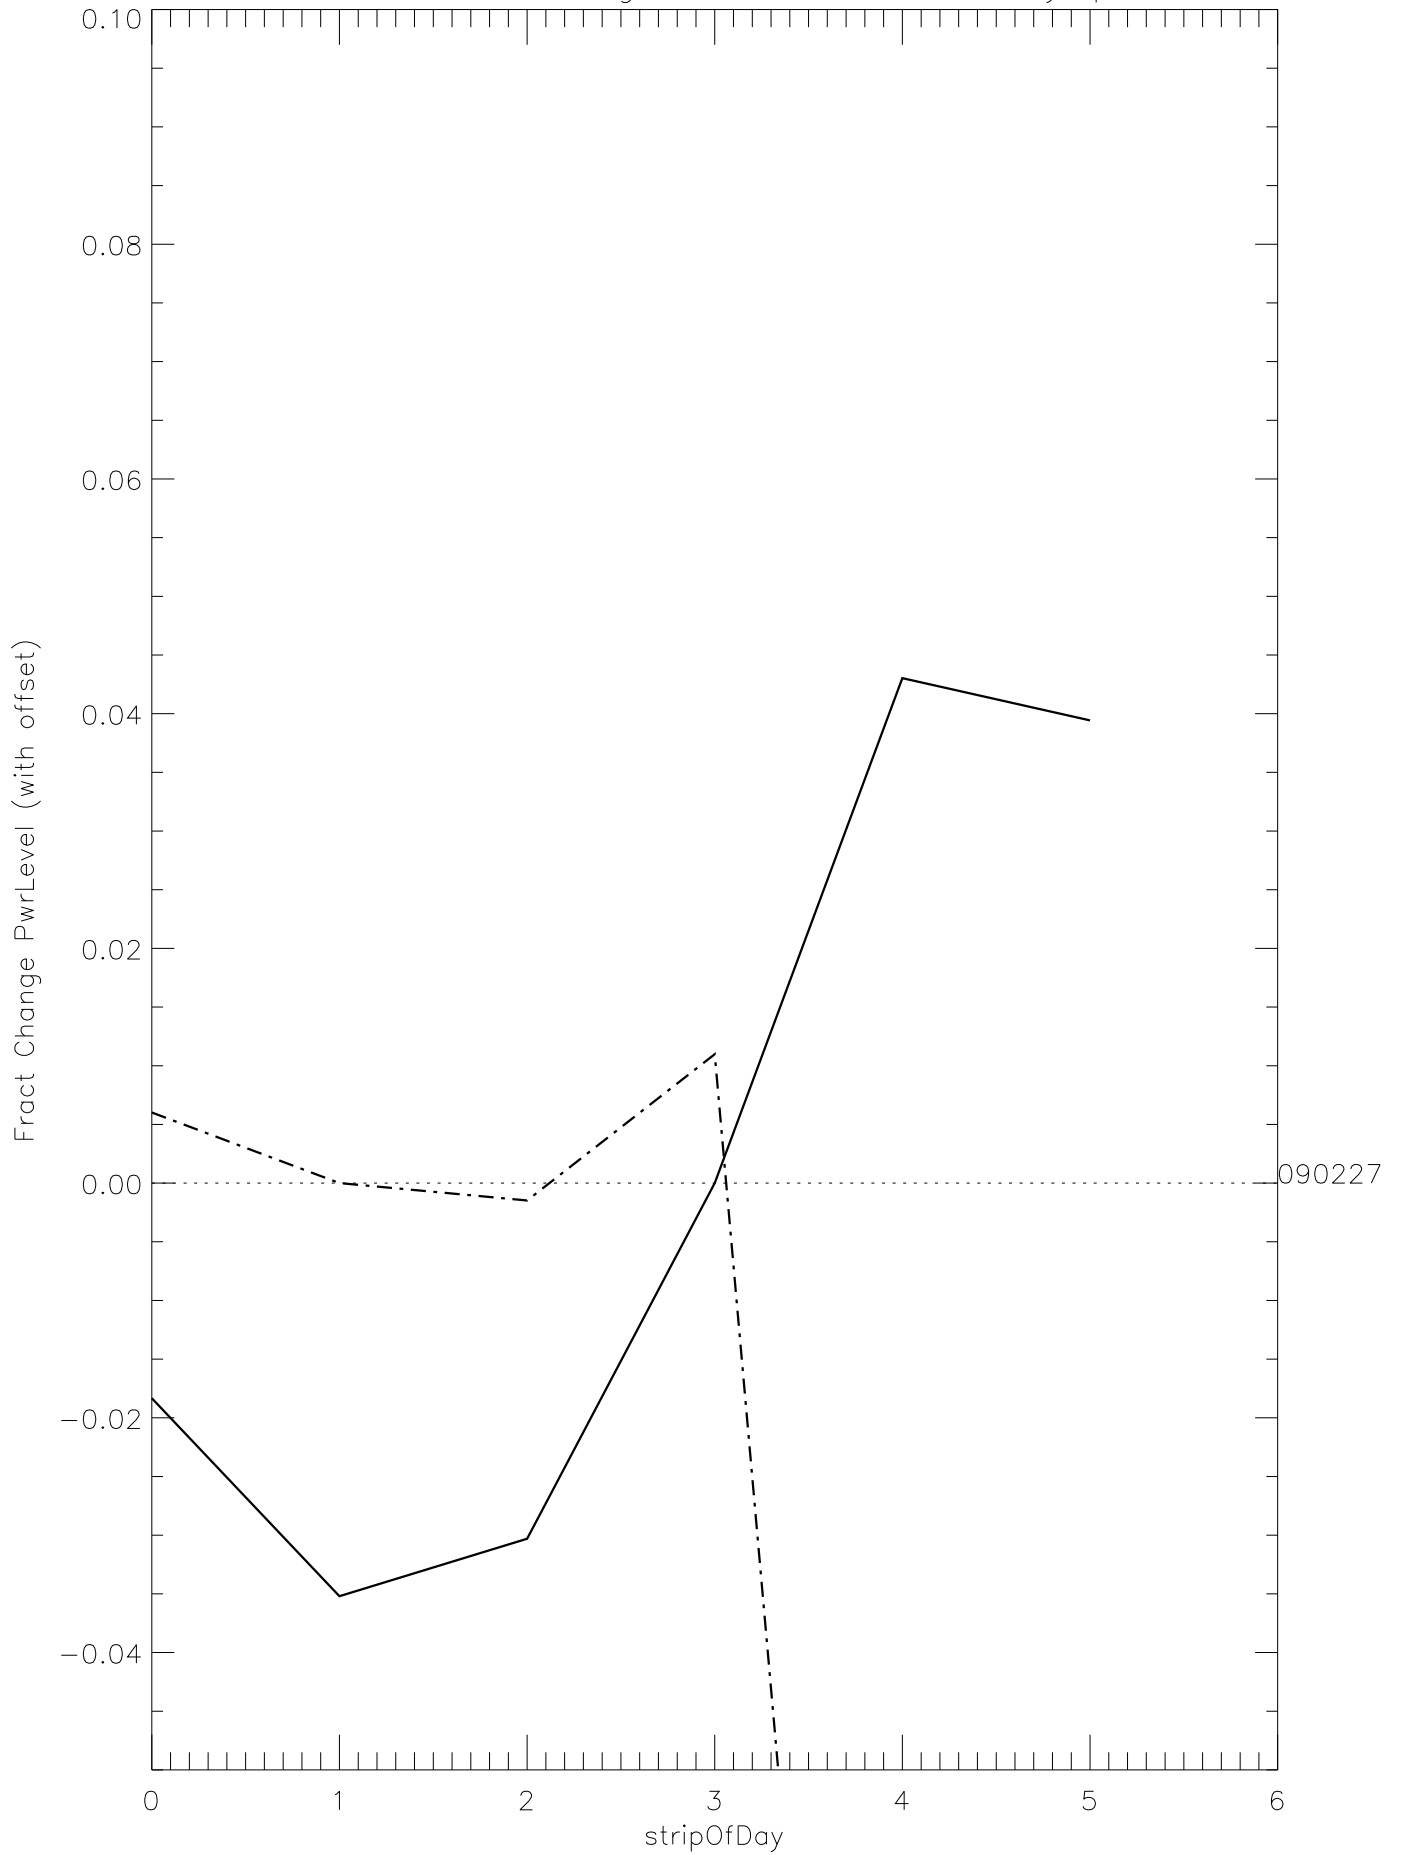

a2048 fractional change PwrLevel for each day. pixel:0

a2048 fractional change PwrLevel for each day. pixel:1

a2048 fractional change PwrLevel for each day. pixel:2

a2048 fractional change PwrLevel for each day. pixel:3

a2048 fractional change PwrLevel for each day. pixel:4

a2048 fractional change PwrLevel for each day. pixel:5

a2048 fractional change PwrLevel for each day. pixel:6