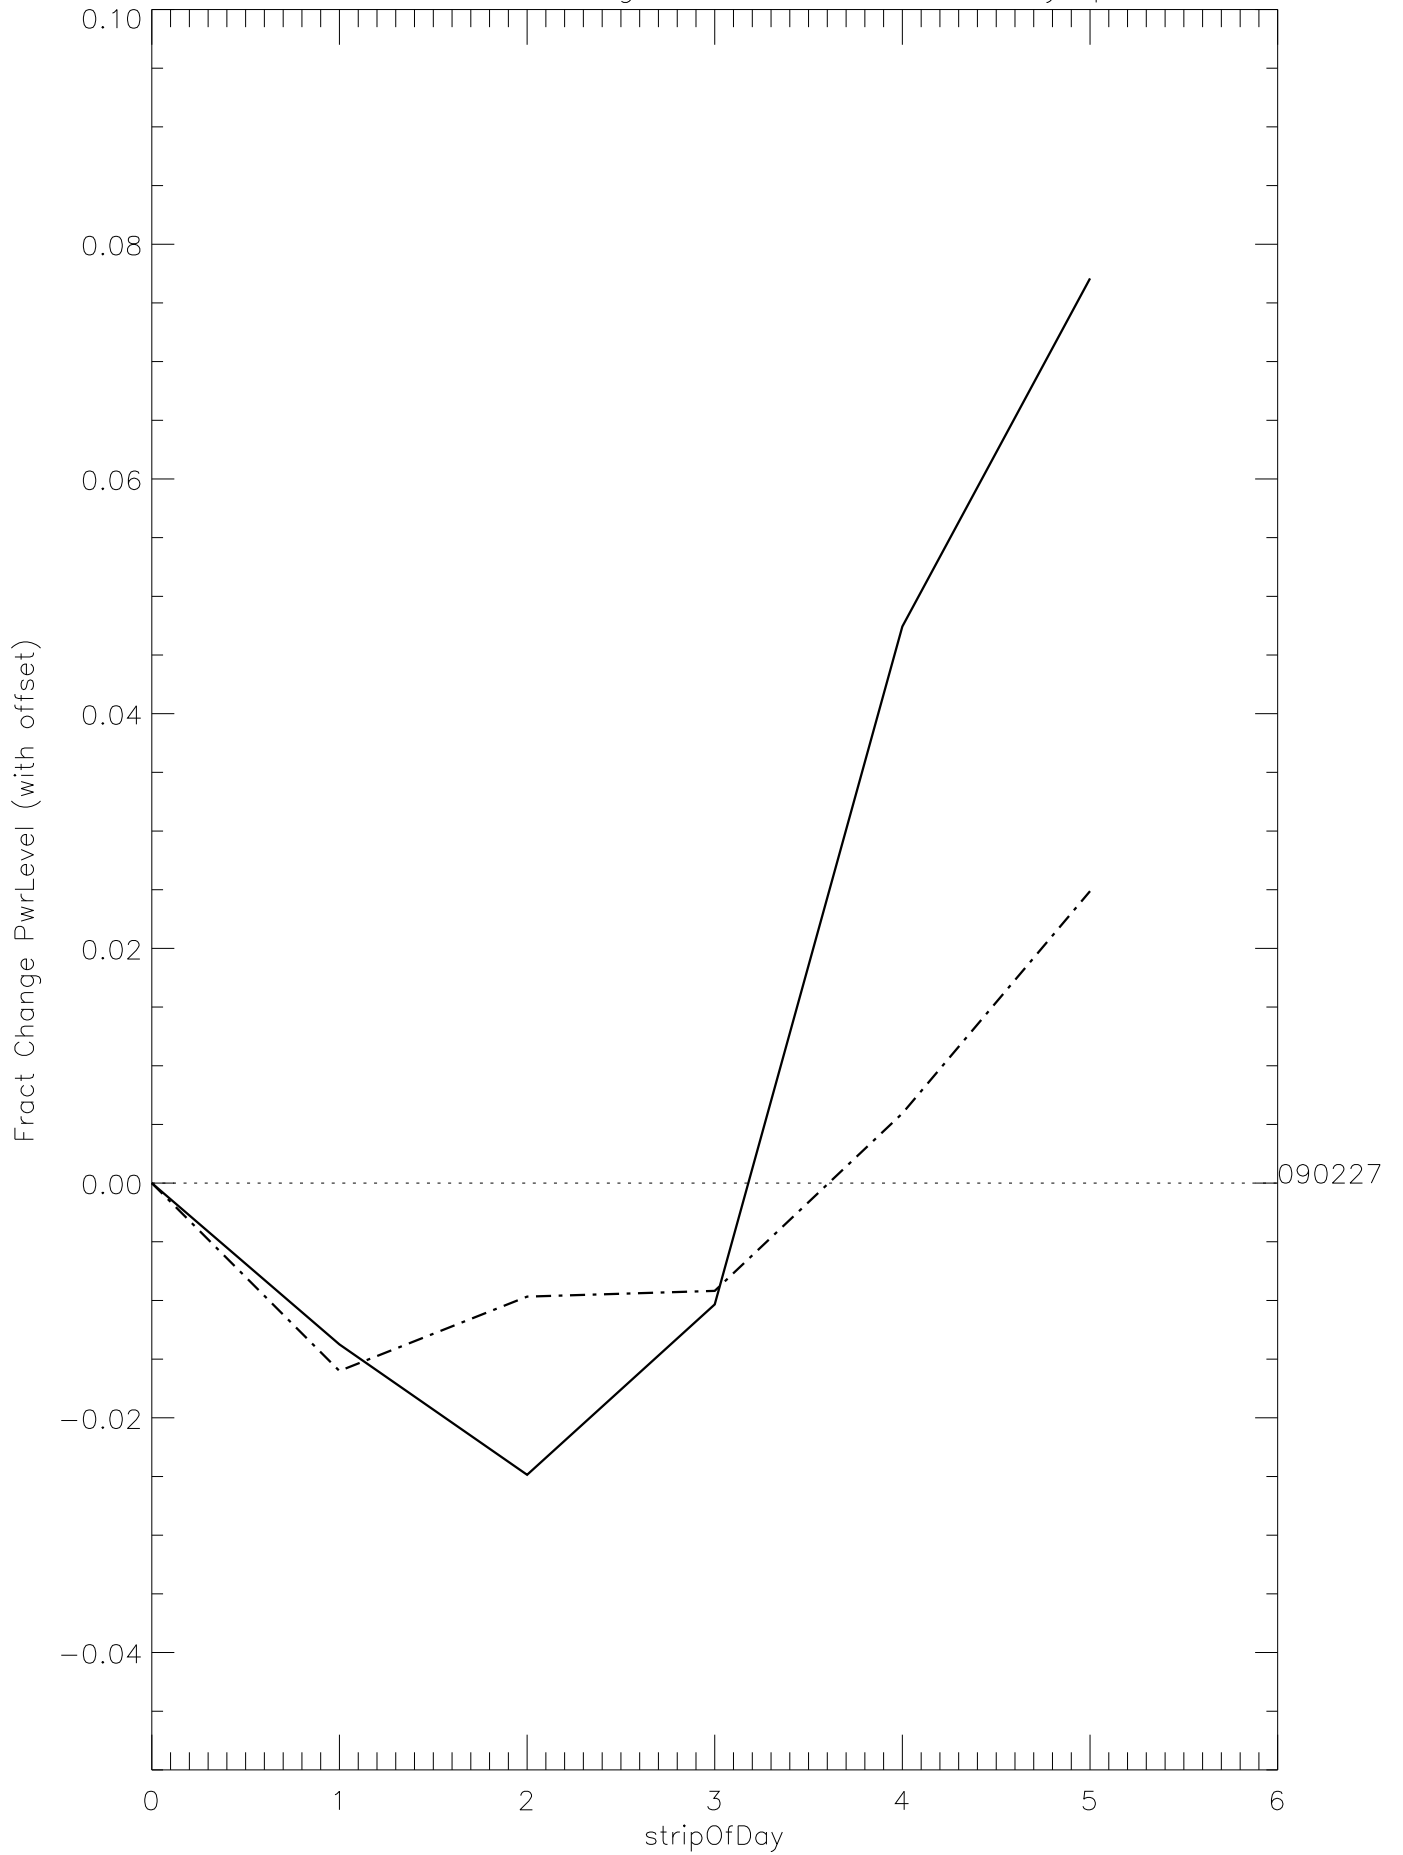

a2048 fractional change PwrLevel for each day. pixel:0

a2048 fractional change PwrLevel for each day. pixel:1

a2048 fractional change PwrLevel for each day. pixel:2

a2048 fractional change PwrLevel for each day. pixel:3

a2048 fractional change PwrLevel for each day. pixel:4

a2048 fractional change PwrLevel for each day. pixel:5

a2048 fractional change PwrLevel for each day. pixel:6