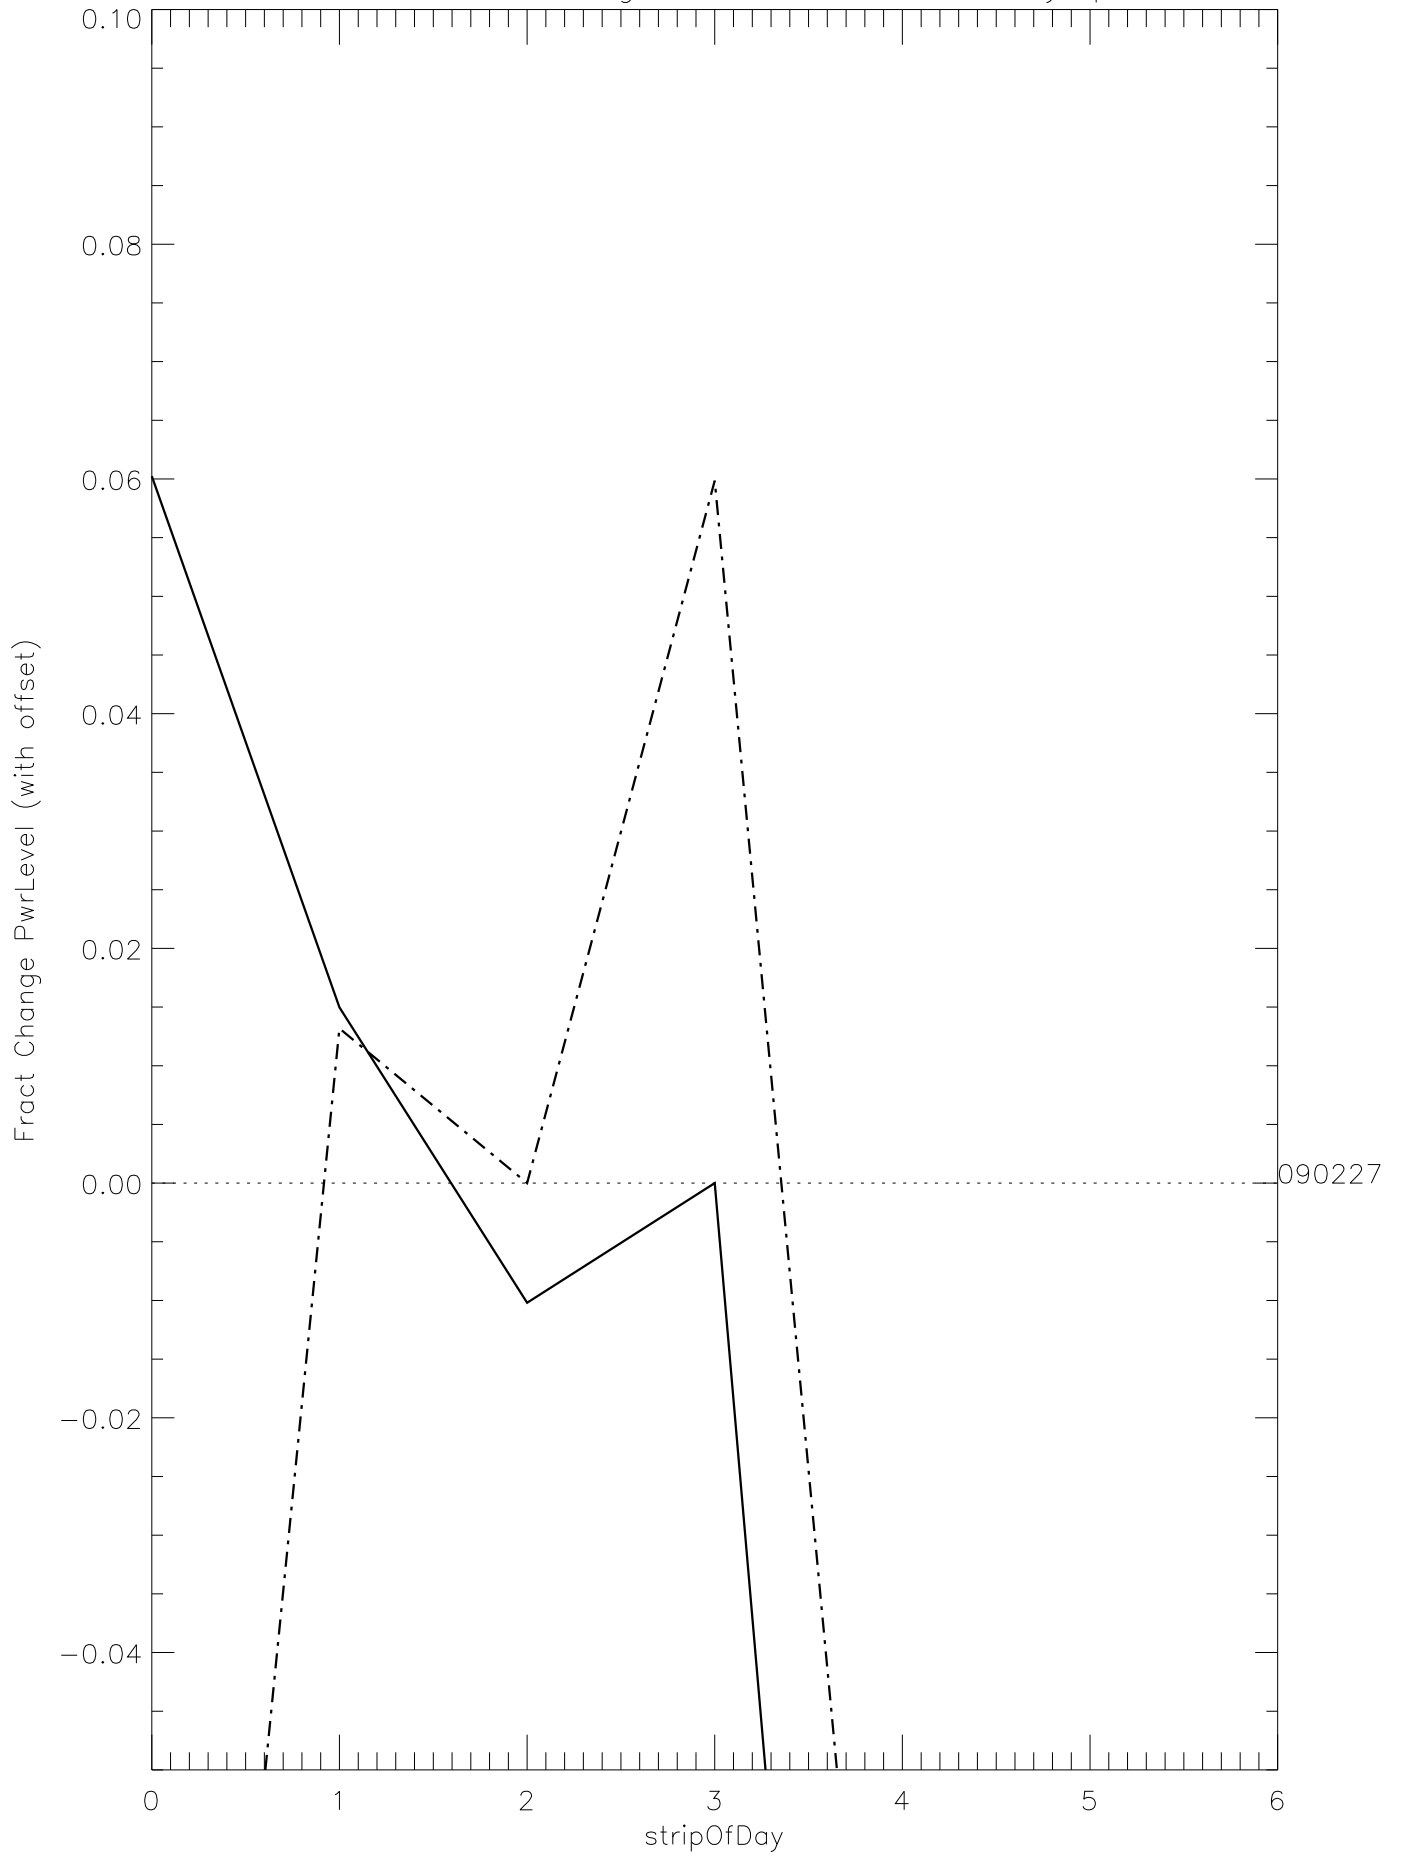

a2048 fractional change PwrLevel for each day. pixel:0

a2048 fractional change PwrLevel for each day. pixel:1

a2048 fractional change PwrLevel for each day. pixel:2

a2048 fractional change PwrLevel for each day. pixel:3

a2048 fractional change PwrLevel for each day. pixel:4

a2048 fractional change PwrLevel for each day. pixel:5

a2048 fractional change PwrLevel for each day. pixel:6