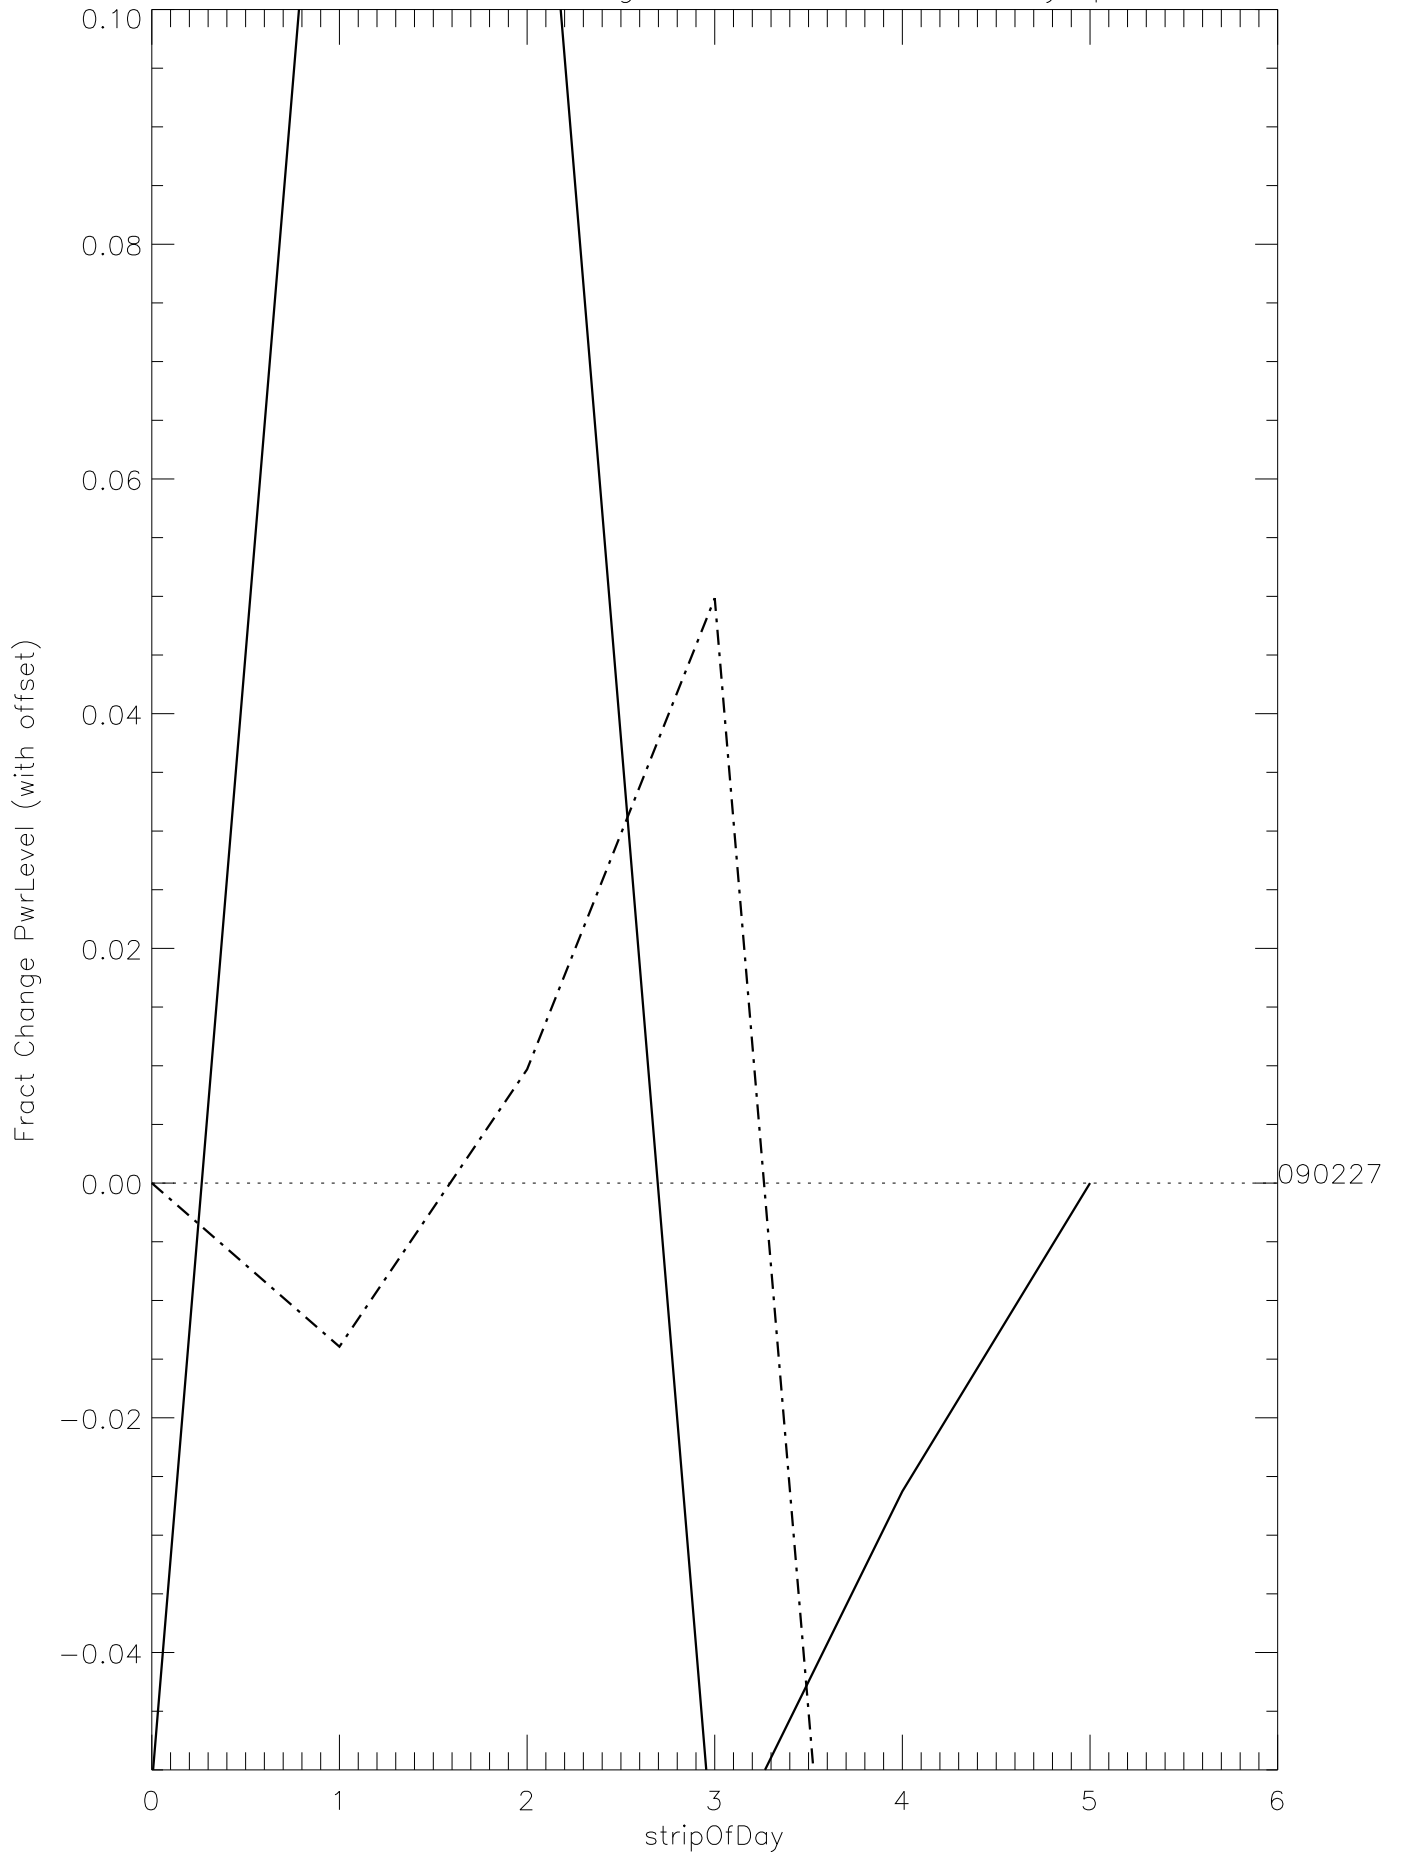

a2048 fractional change PwrLevel for each day. pixel:0

a2048 fractional change PwrLevel for each day. pixel:1

a2048 fractional change PwrLevel for each day. pixel:2

a2048 fractional change PwrLevel for each day. pixel:3

a2048 fractional change PwrLevel for each day. pixel:4

a2048 fractional change PwrLevel for each day. pixel:5

a2048 fractional change PwrLevel for each day. pixel:6