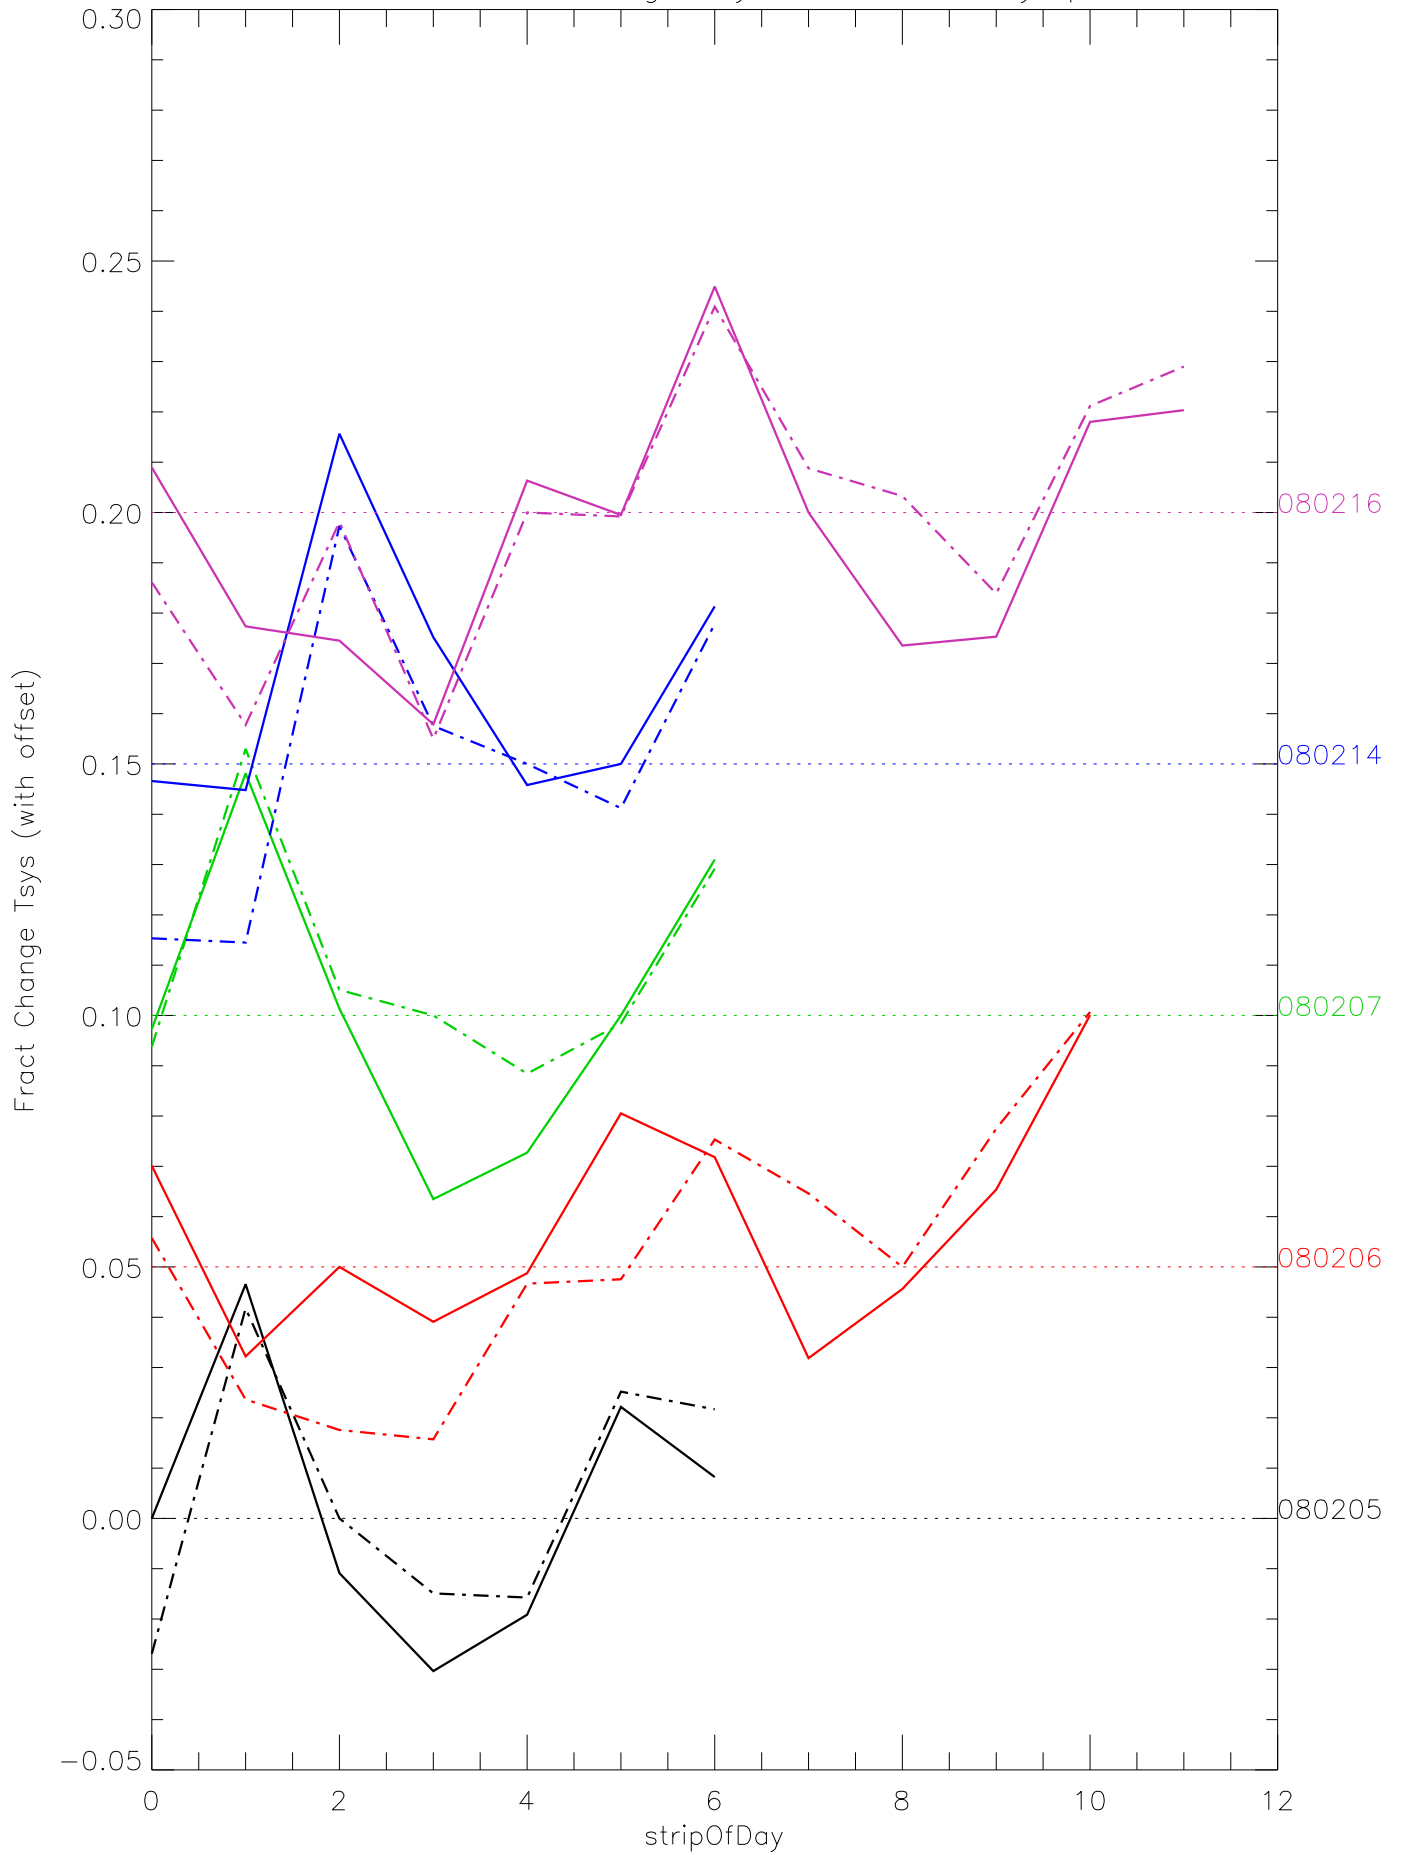

a2048 fractional change TsysK for each day. pixel:0

a2048 fractional change TsysK for each day. pixel:1

a2048 fractional change TsysK for each day. pixel:2

a2048 fractional change TsysK for each day. pixel:3

a2048 fractional change TsysK for each day. pixel:5

a2048 fractional change TsysK for each day. pixel:6