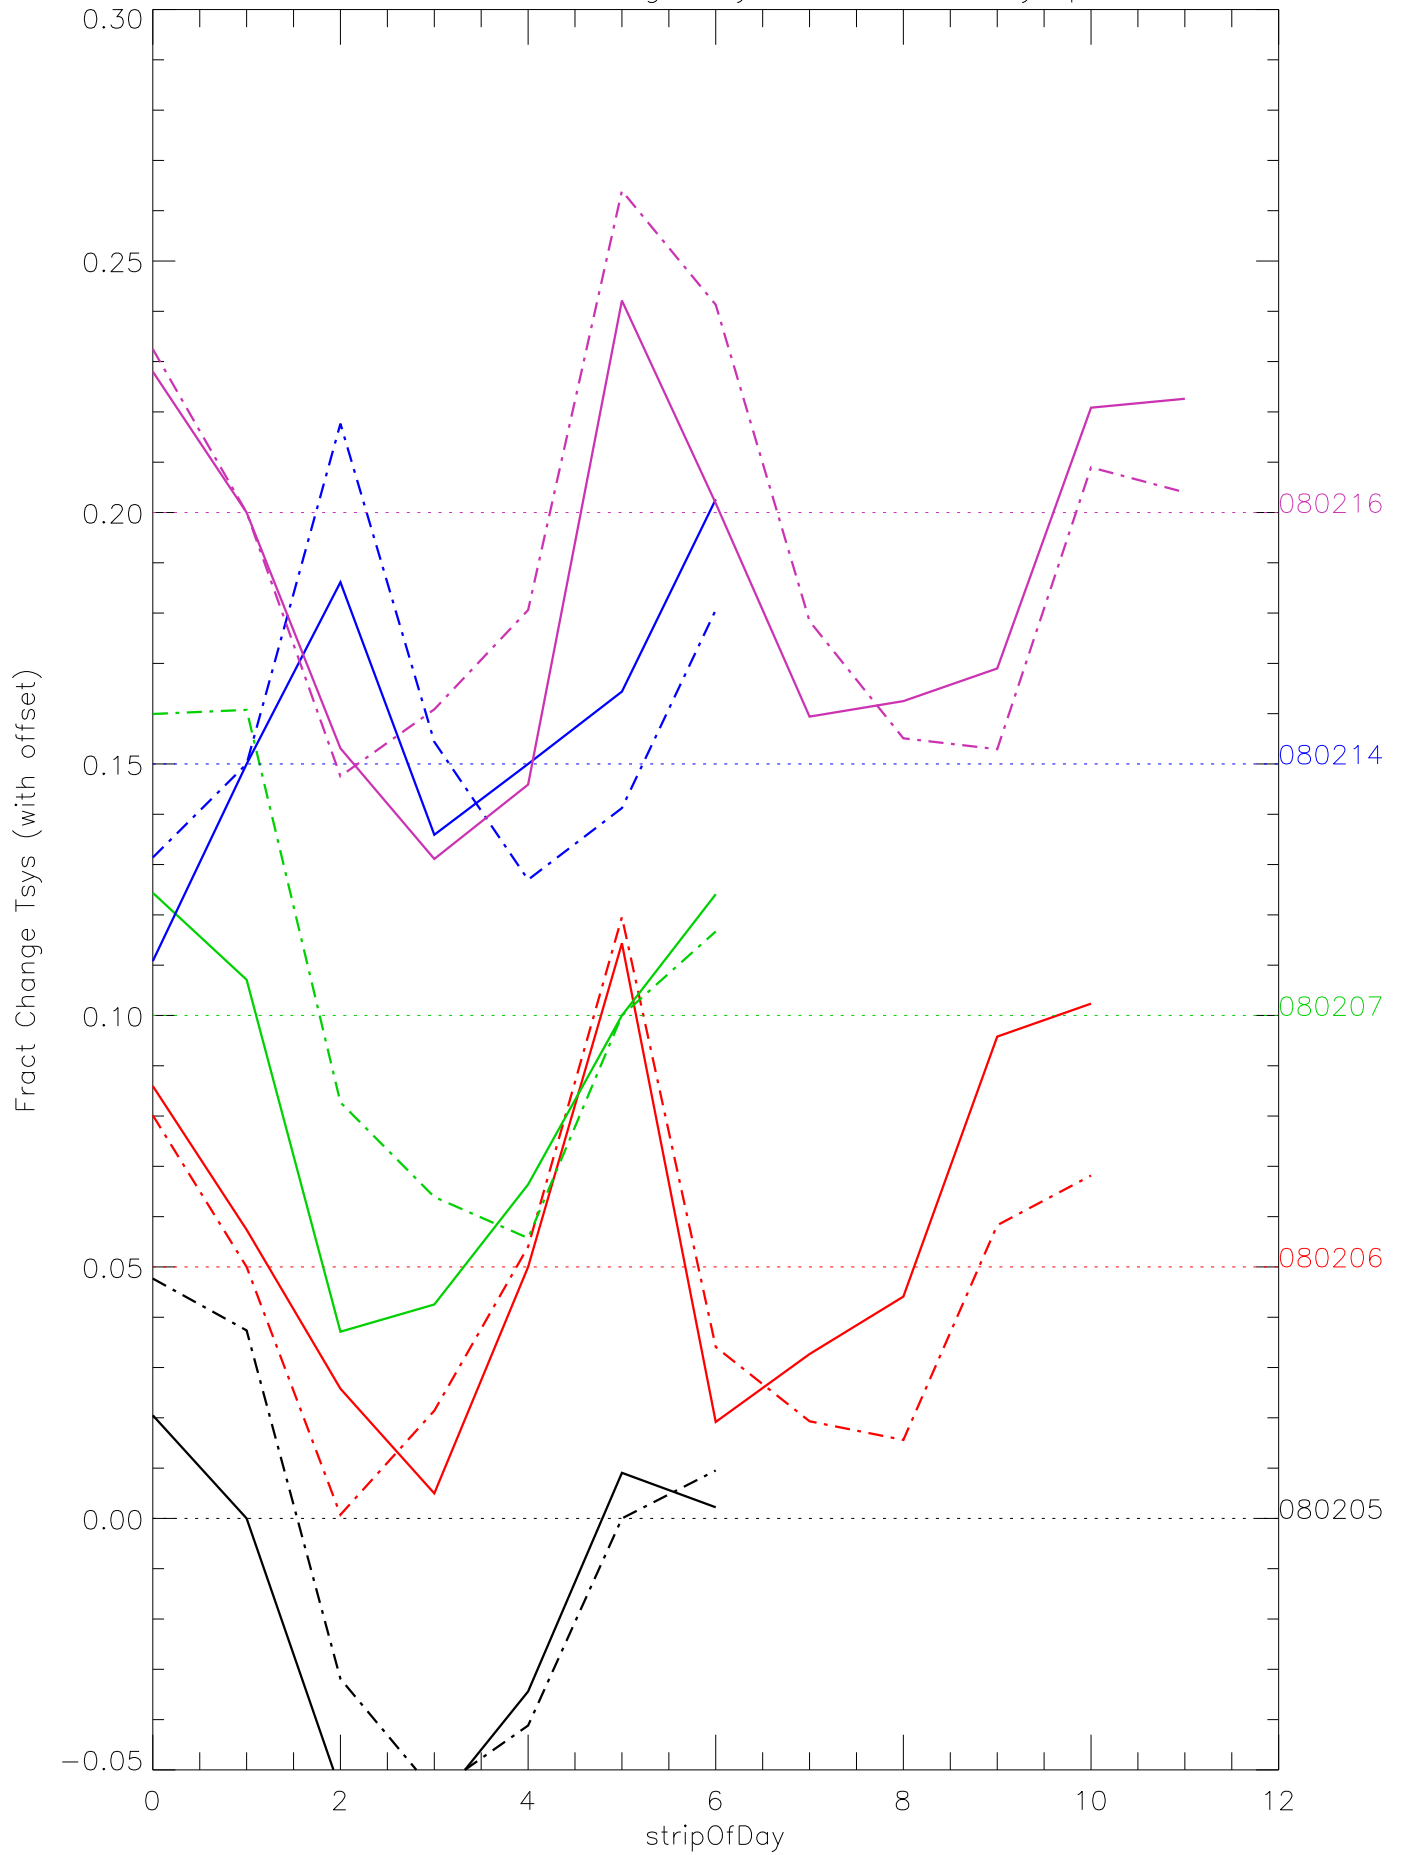

a2048 fractional change TsysK for each day. pixel:0

a2048 fractional change TsysK for each day. pixel:1

a2048 fractional change TsysK for each day. pixel:2

a2048 fractional change TsysK for each day. pixel:3

a2048 fractional change TsysK for each day. pixel:5

a2048 fractional change TsysK for each day. pixel:6