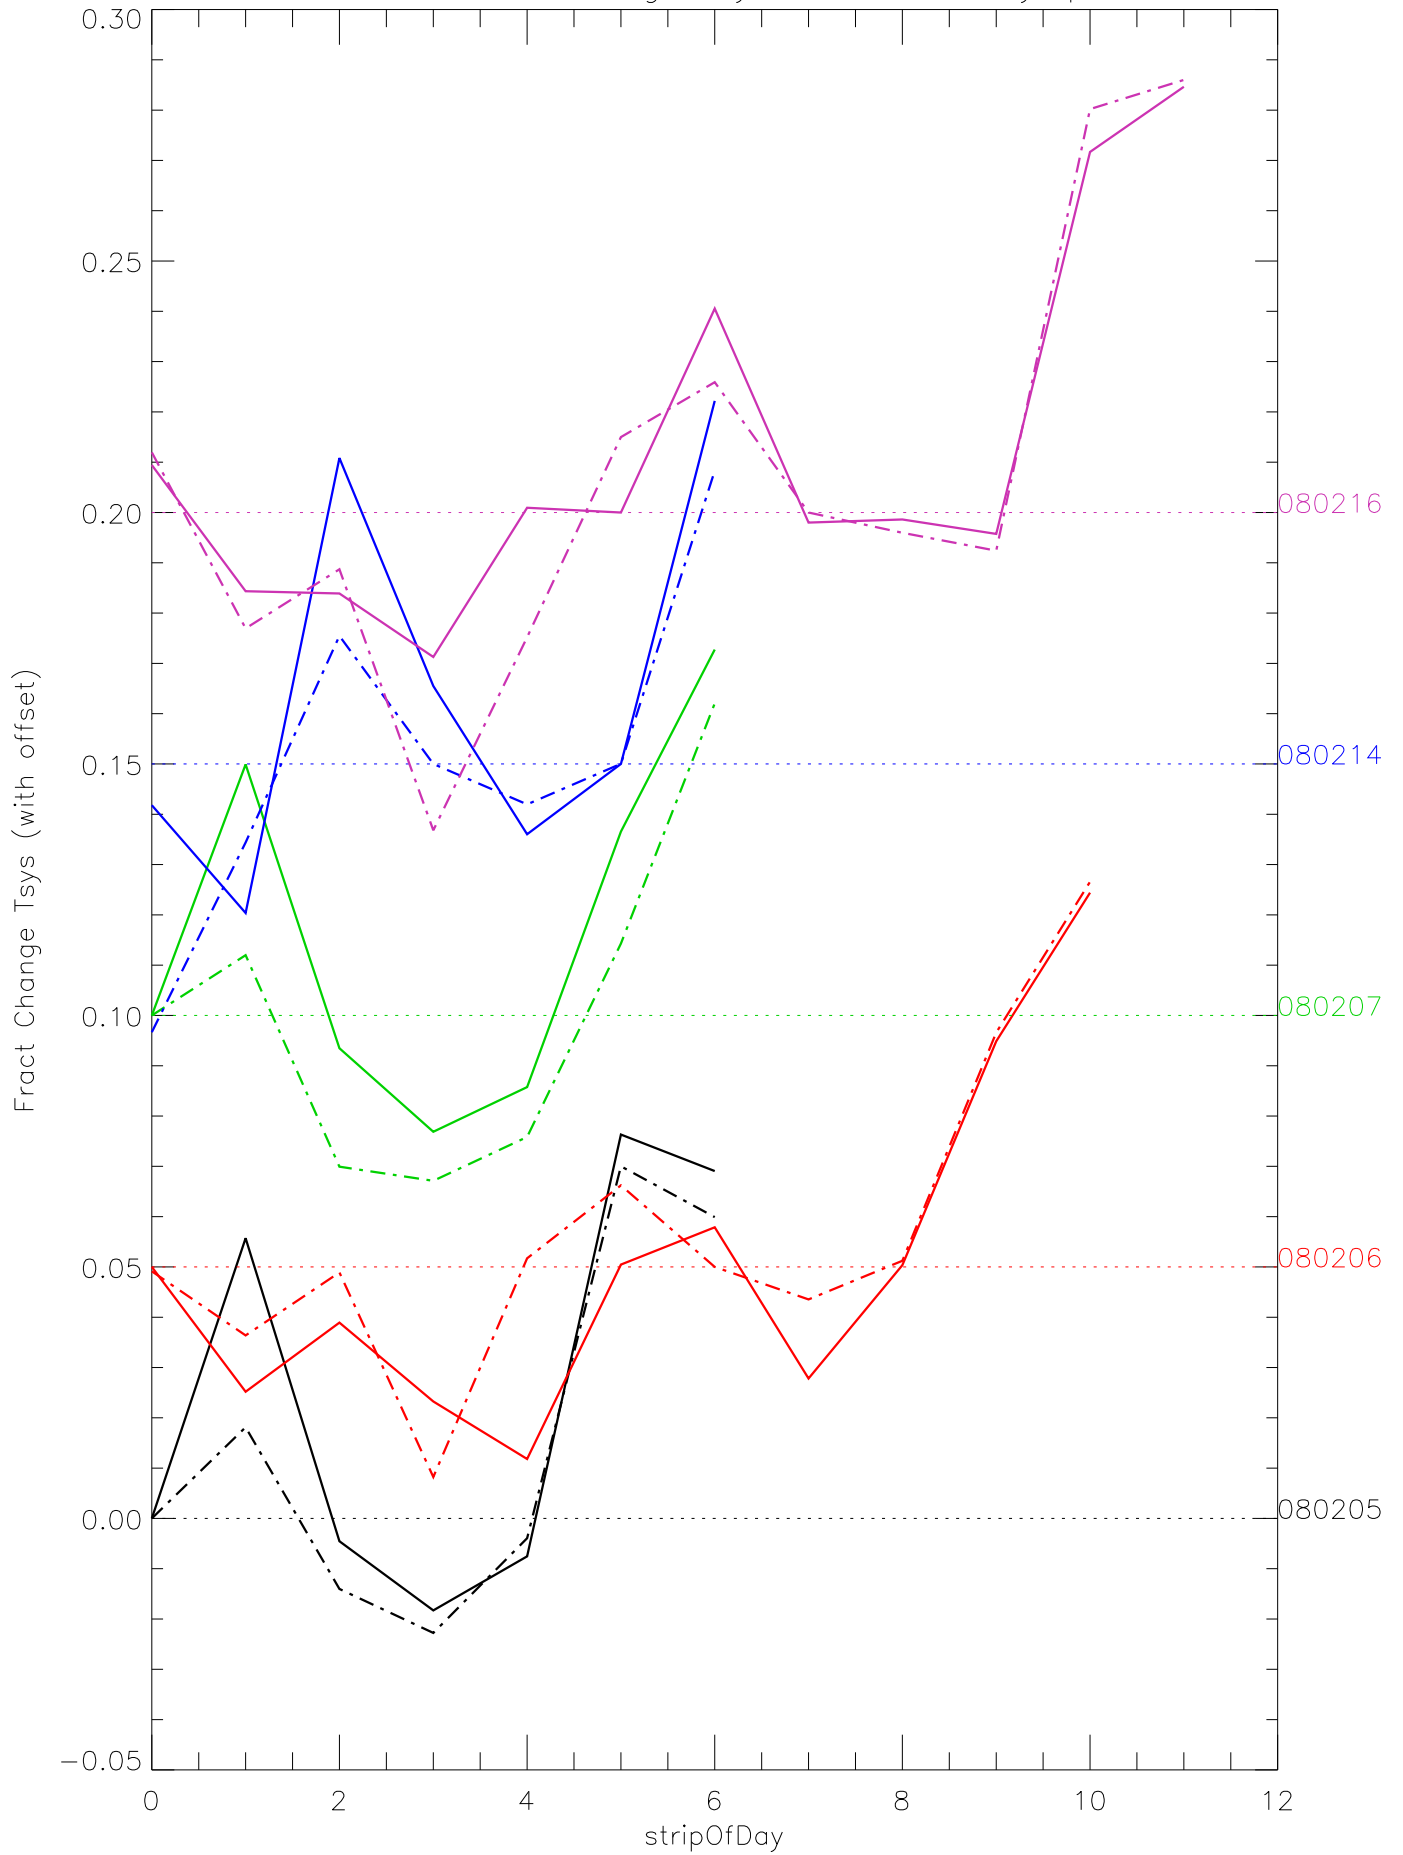

a2048 fractional change TsysK for each day. pixel:0

a2048 fractional change TsysK for each day. pixel:1

a2048 fractional change TsysK for each day. pixel:2

a2048 fractional change TsysK for each day. pixel:3

a2048 fractional change TsysK for each day. pixel:5

a2048 fractional change TsysK for each day. pixel:6