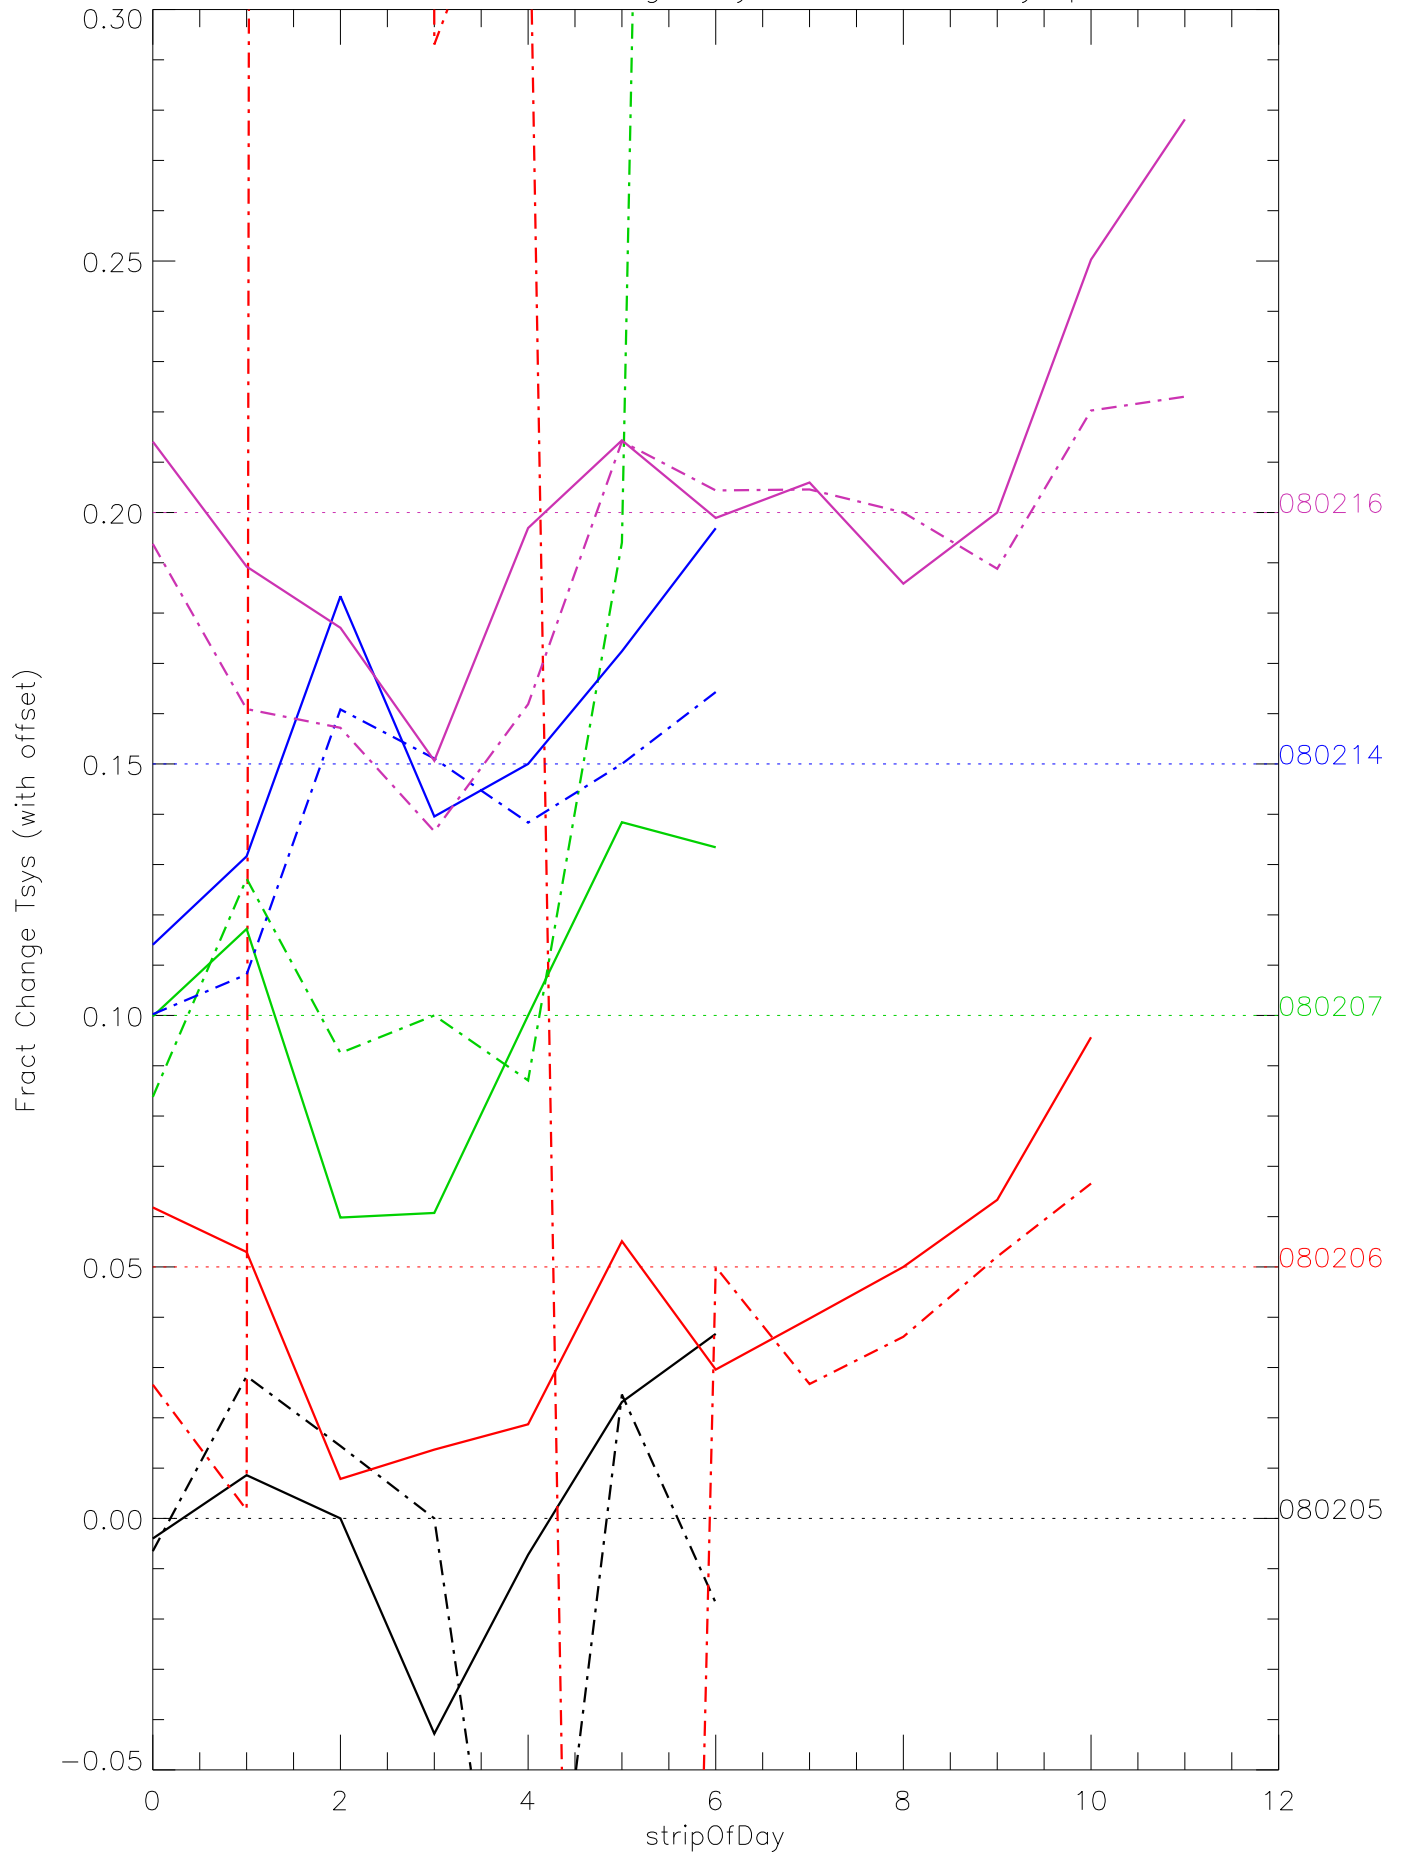

a2048 fractional change TsysK for each day. pixel:0

a2048 fractional change TsysK for each day. pixel:1

a2048 fractional change TsysK for each day. pixel:2

a2048 fractional change TsysK for each day. pixel:3

a2048 fractional change TsysK for each day. pixel:5

a2048 fractional change TsysK for each day. pixel:6