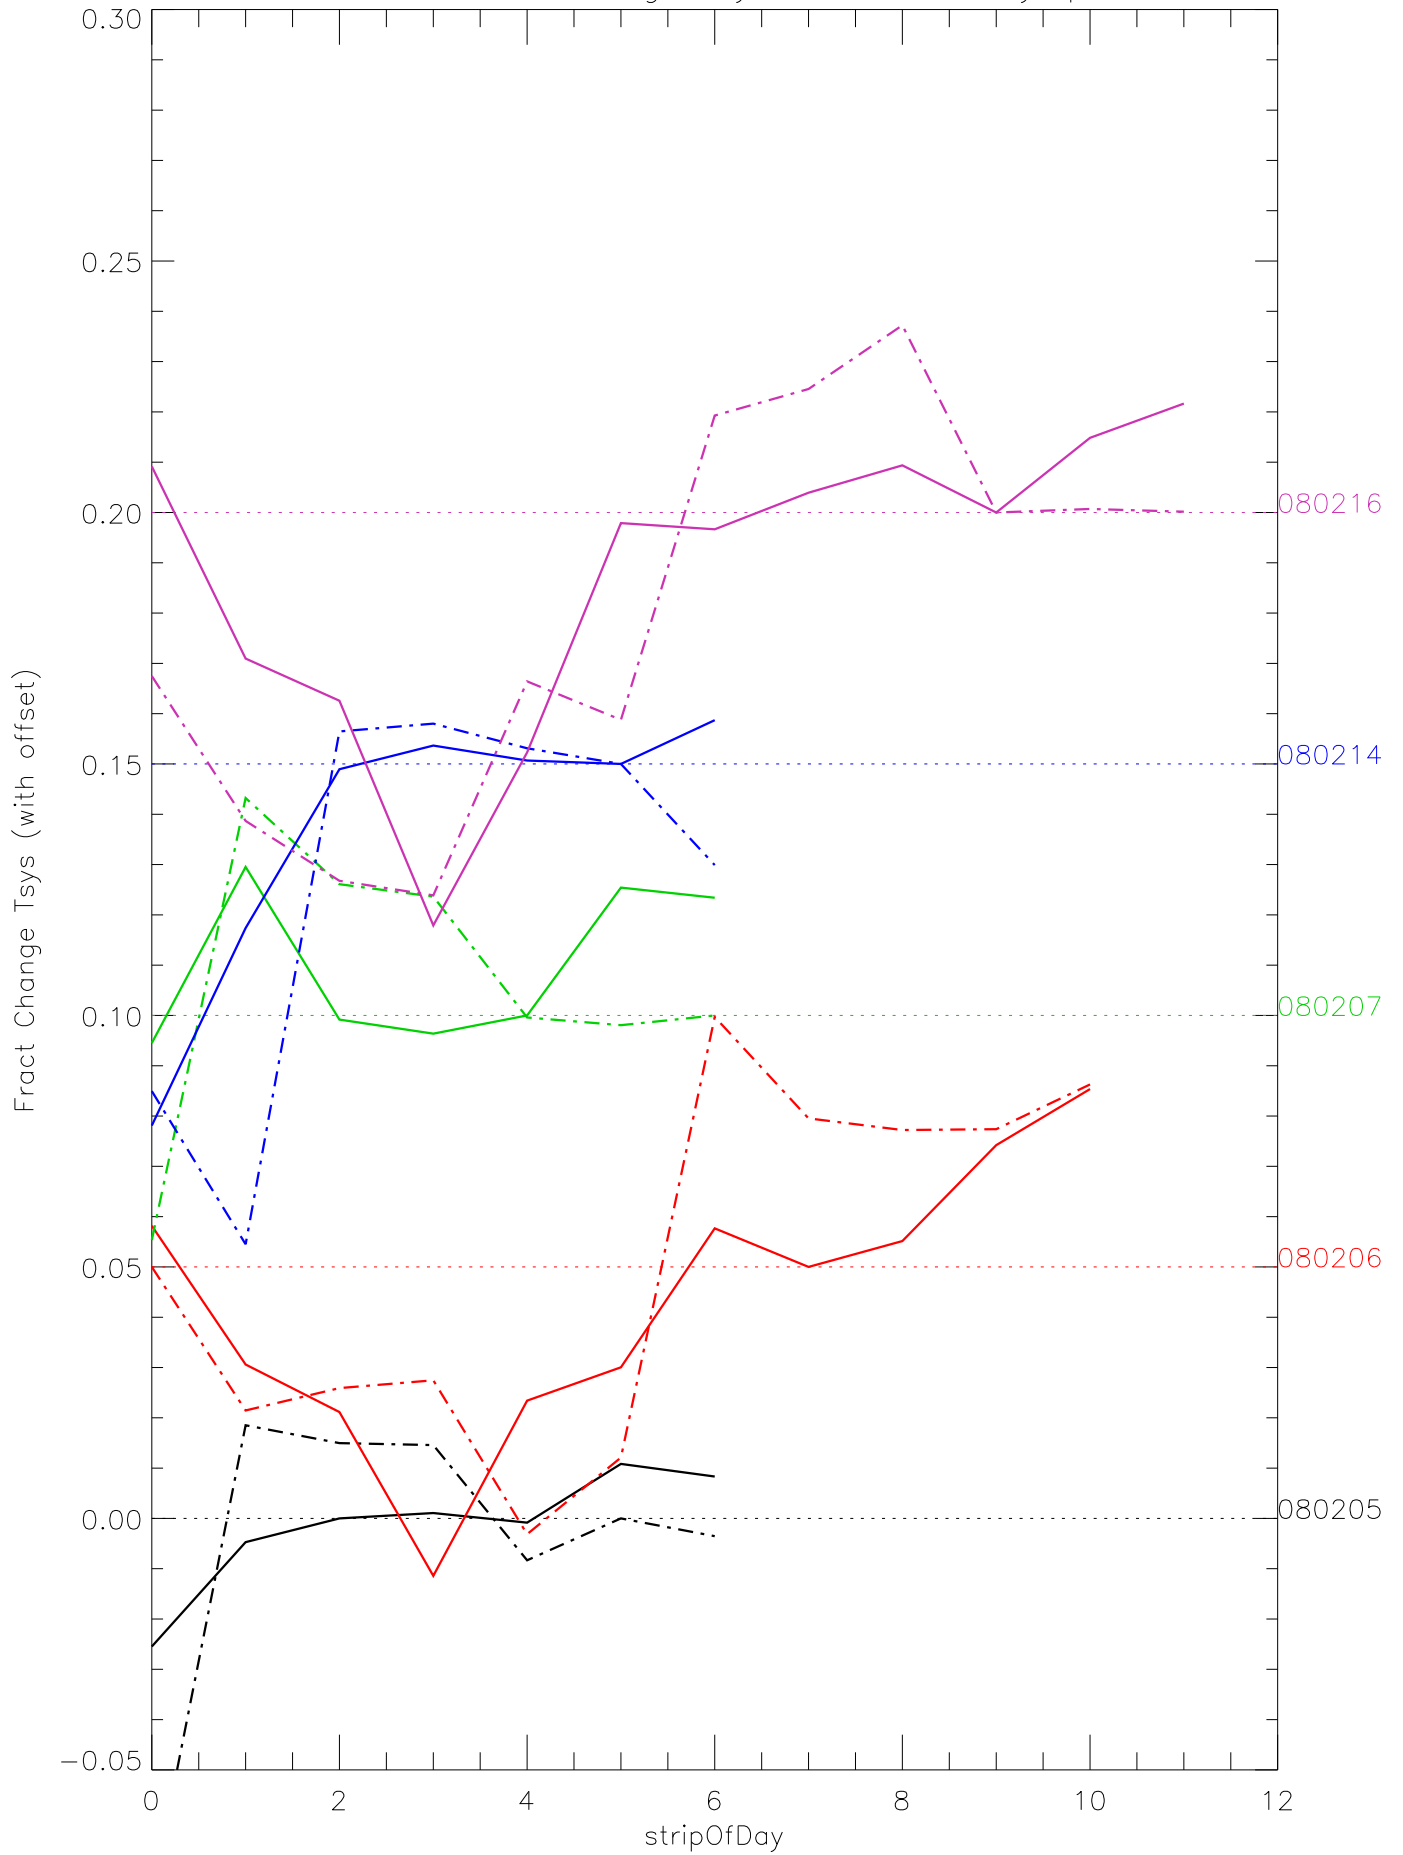

a2048 fractional change TsysK for each day. pixel:0

a2048 fractional change TsysK for each day. pixel:1

a2048 fractional change TsysK for each day. pixel:2

a2048 fractional change TsysK for each day. pixel:3

a2048 fractional change TsysK for each day. pixel:5

a2048 fractional change TsysK for each day. pixel:6