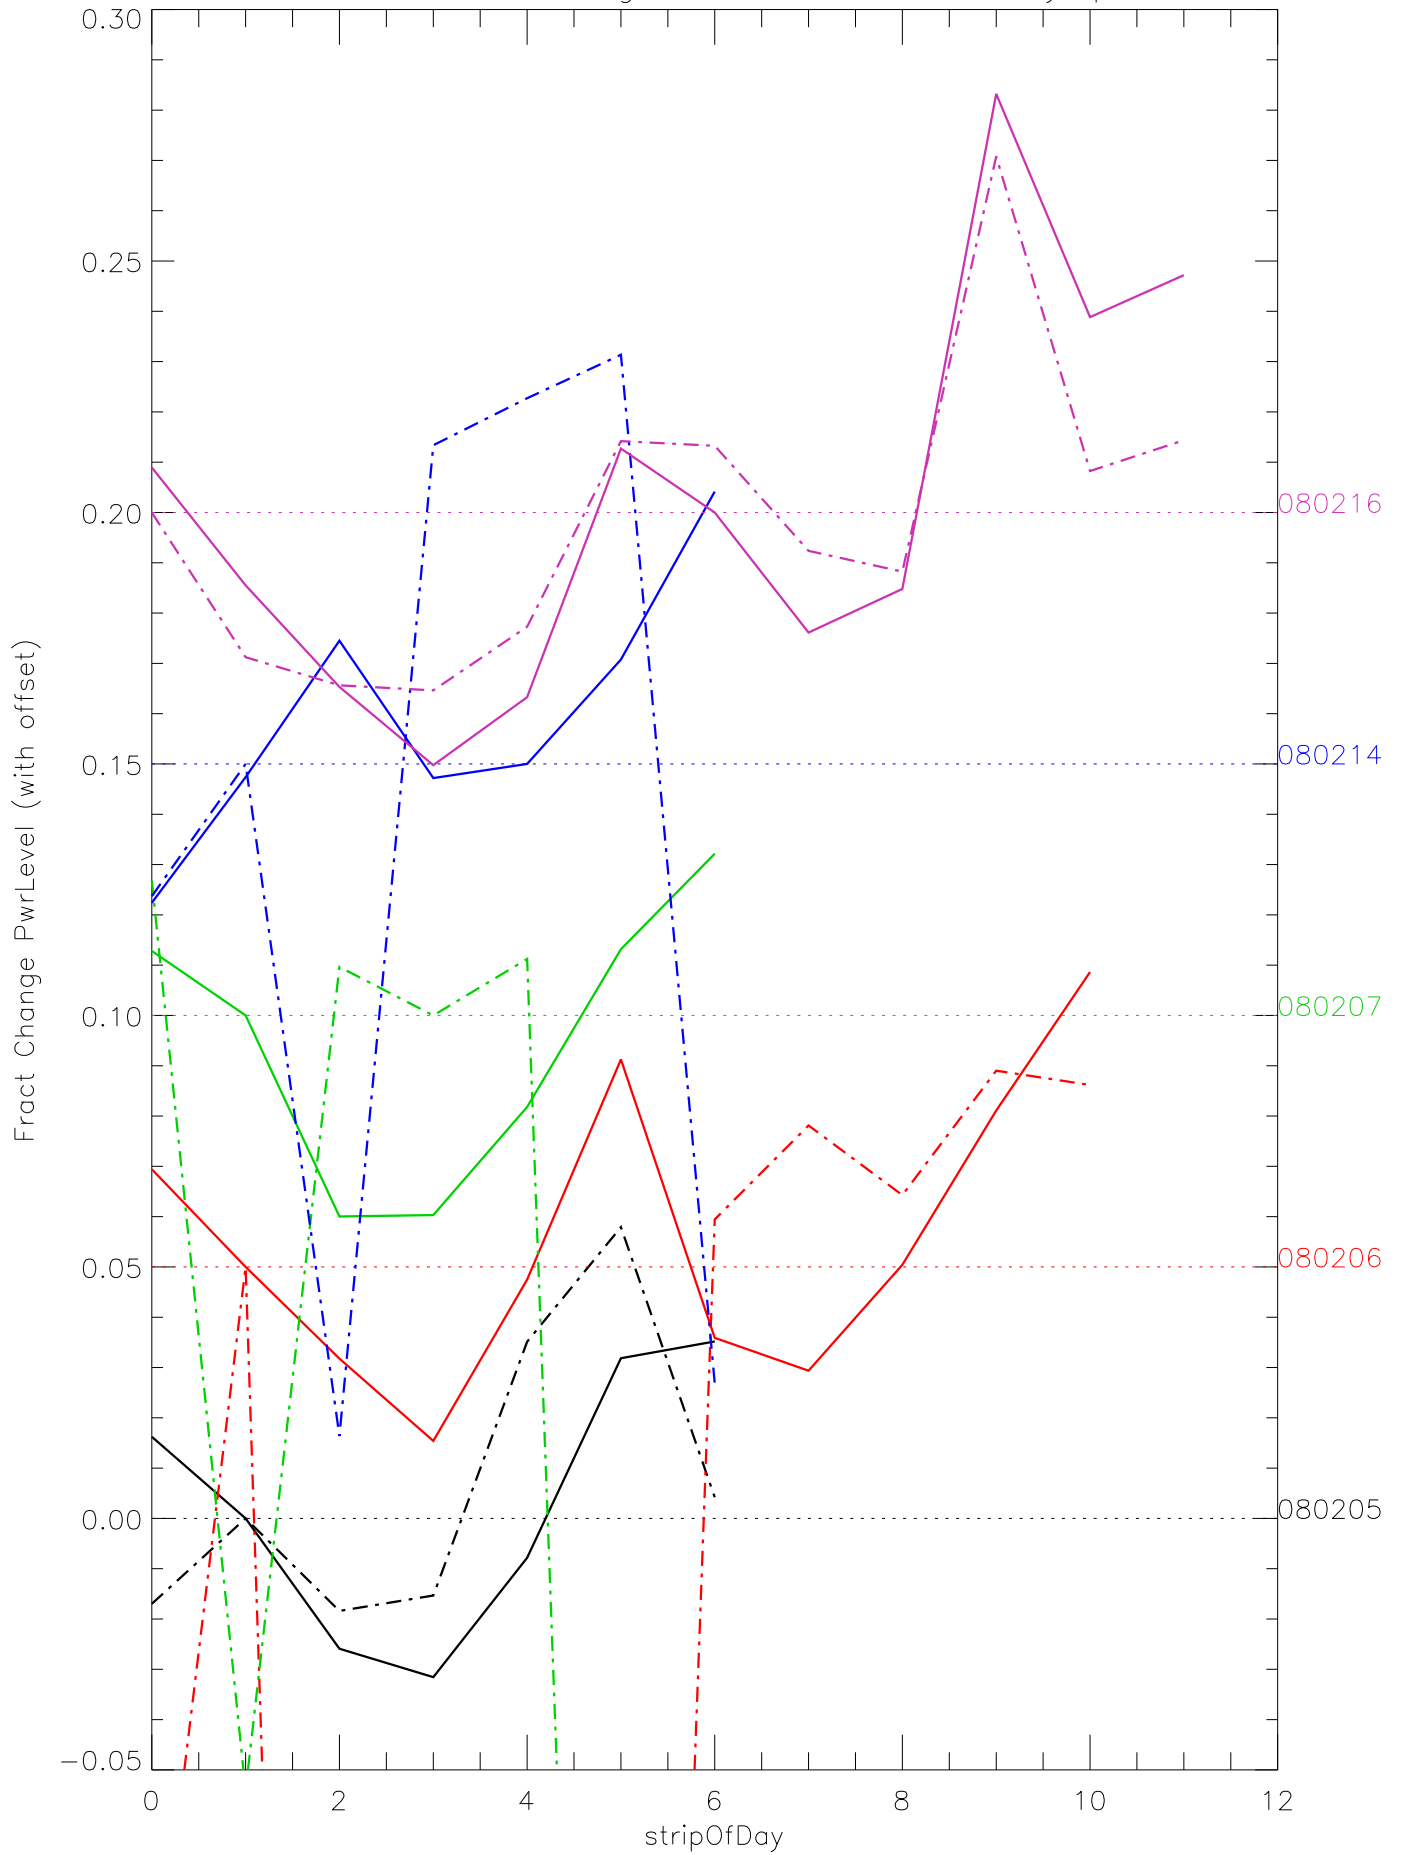

a2048 fractional change PwrLevel for each day. pixel:0

a2048 fractional change PwrLevel for each day. pixel:1

a2048 fractional change PwrLevel for each day. pixel:2

a2048 fractional change PwrLevel for each day. pixel:3

a2048 fractional change PwrLevel for each day. pixel:4

a2048 fractional change PwrLevel for each day. pixel:5

a2048 fractional change PwrLevel for each day. pixel:6