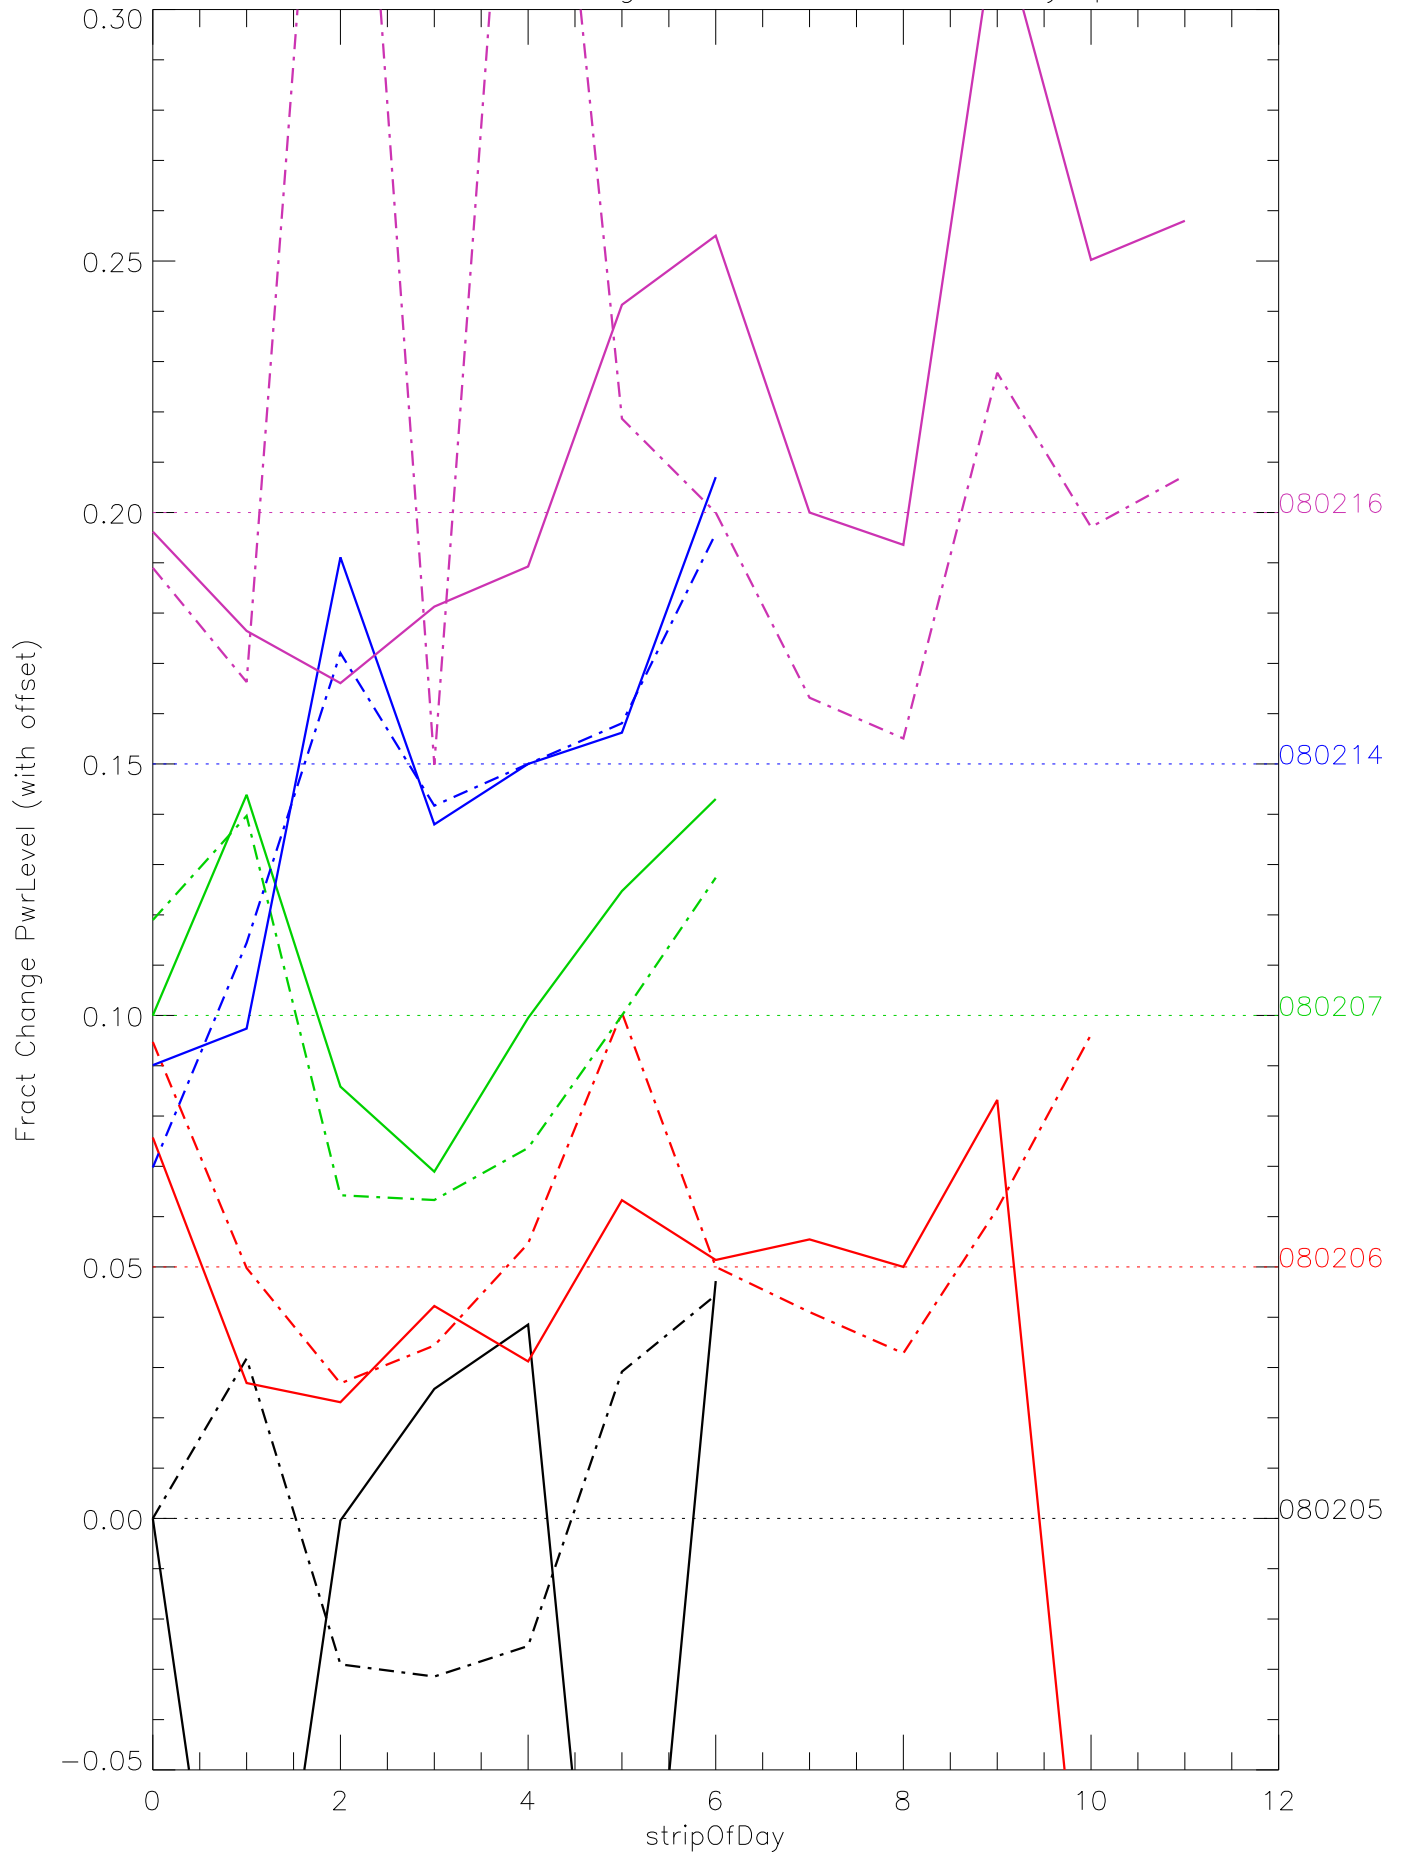

a2048 fractional change PwrLevel for each day. pixel:0

a2048 fractional change PwrLevel for each day. pixel:1

a2048 fractional change PwrLevel for each day. pixel:2

a2048 fractional change PwrLevel for each day. pixel:3

a2048 fractional change PwrLevel for each day. pixel:4

a2048 fractional change PwrLevel for each day. pixel:5

a2048 fractional change PwrLevel for each day. pixel:6