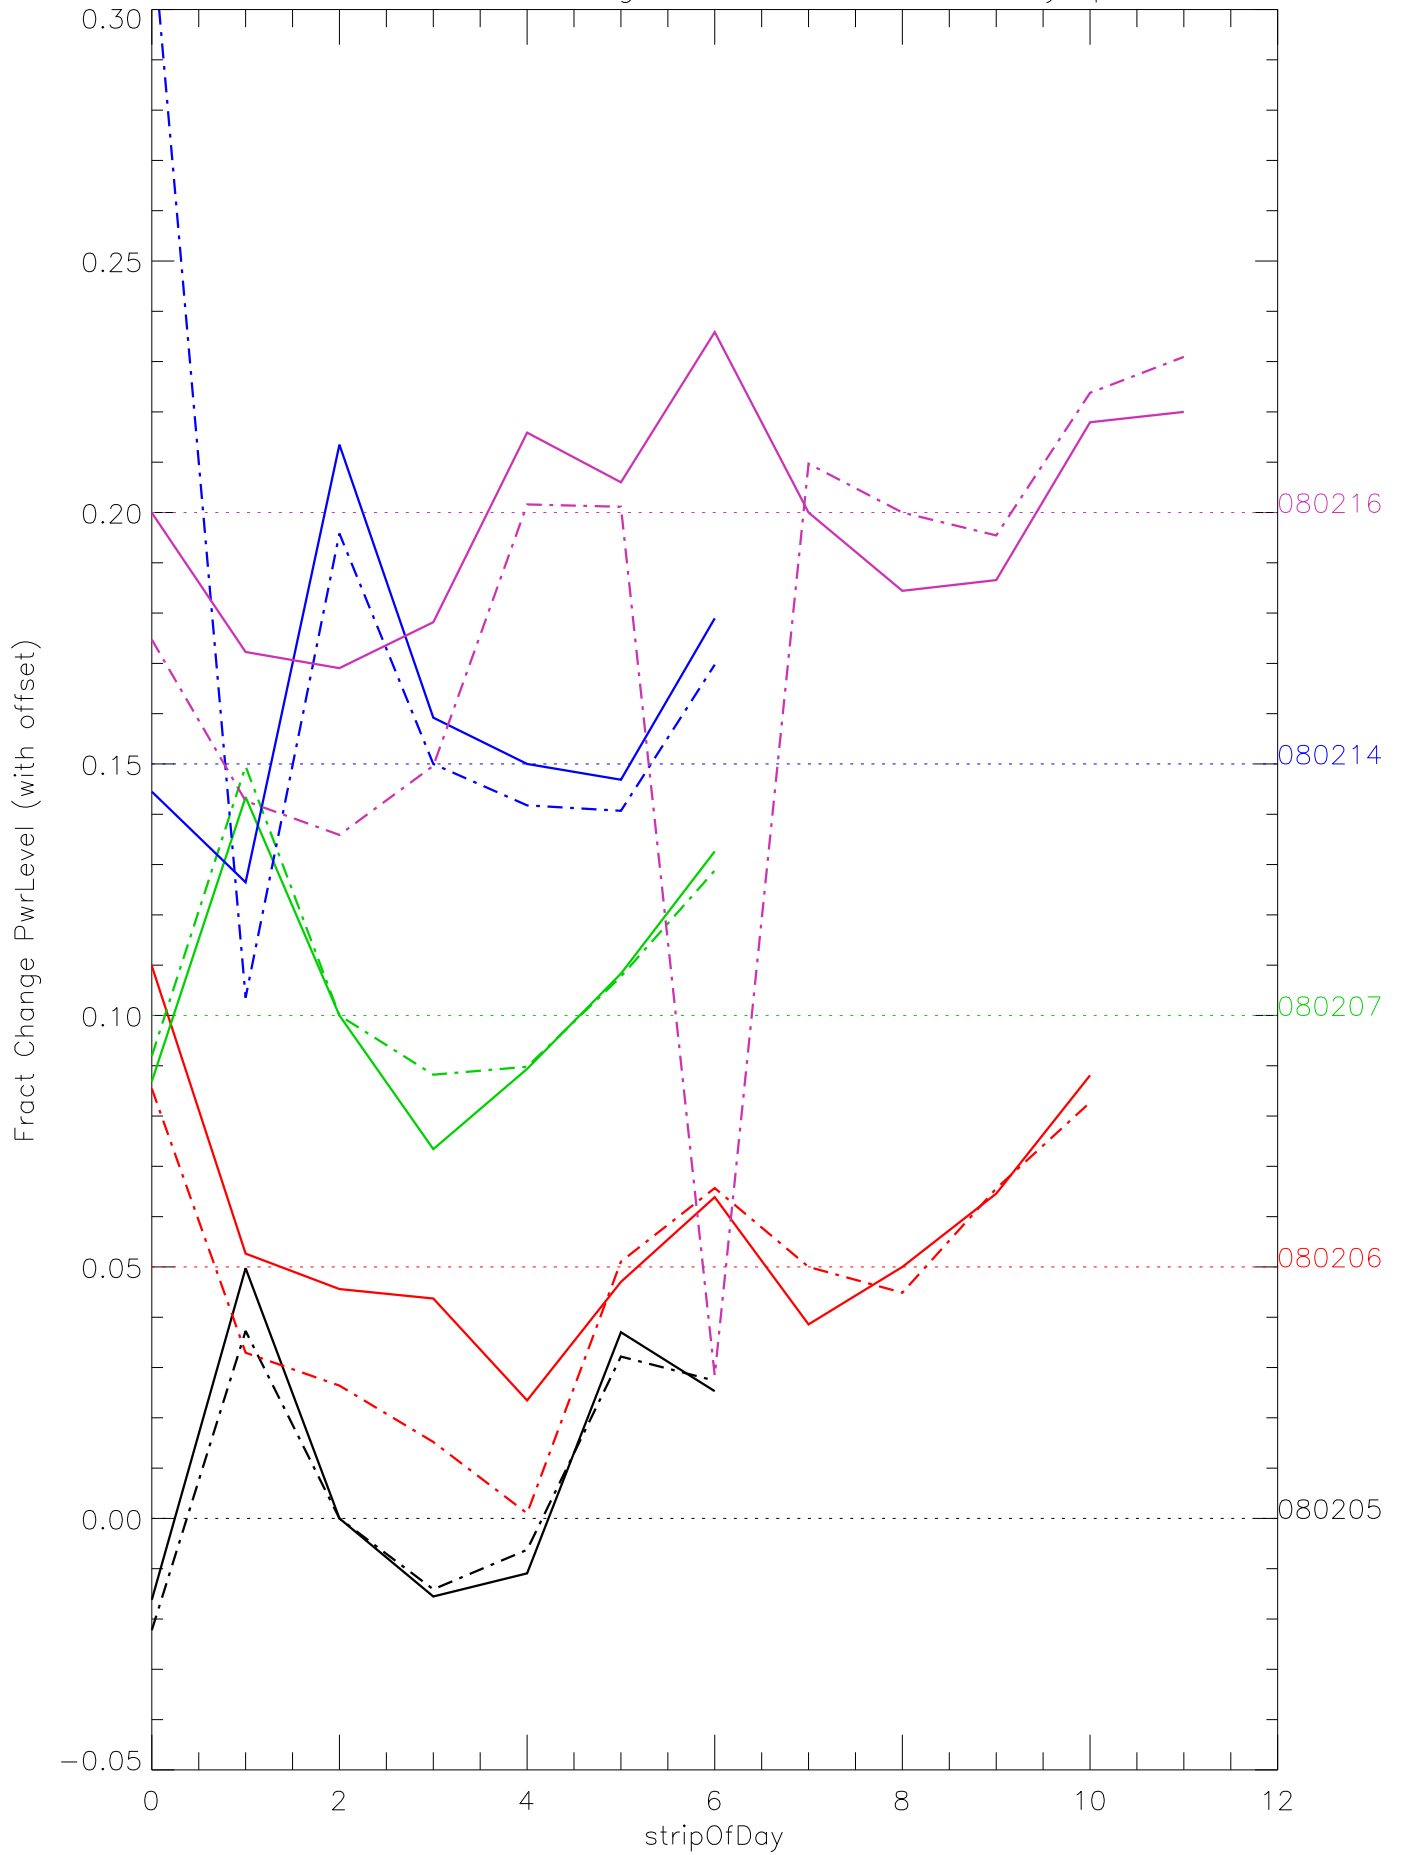

a2048 fractional change PwrLevel for each day. pixel:0

a2048 fractional change PwrLevel for each day. pixel:1

a2048 fractional change PwrLevel for each day. pixel:2

a2048 fractional change PwrLevel for each day. pixel:3

a2048 fractional change PwrLevel for each day. pixel:4

a2048 fractional change PwrLevel for each day. pixel:5

a2048 fractional change PwrLevel for each day. pixel:6