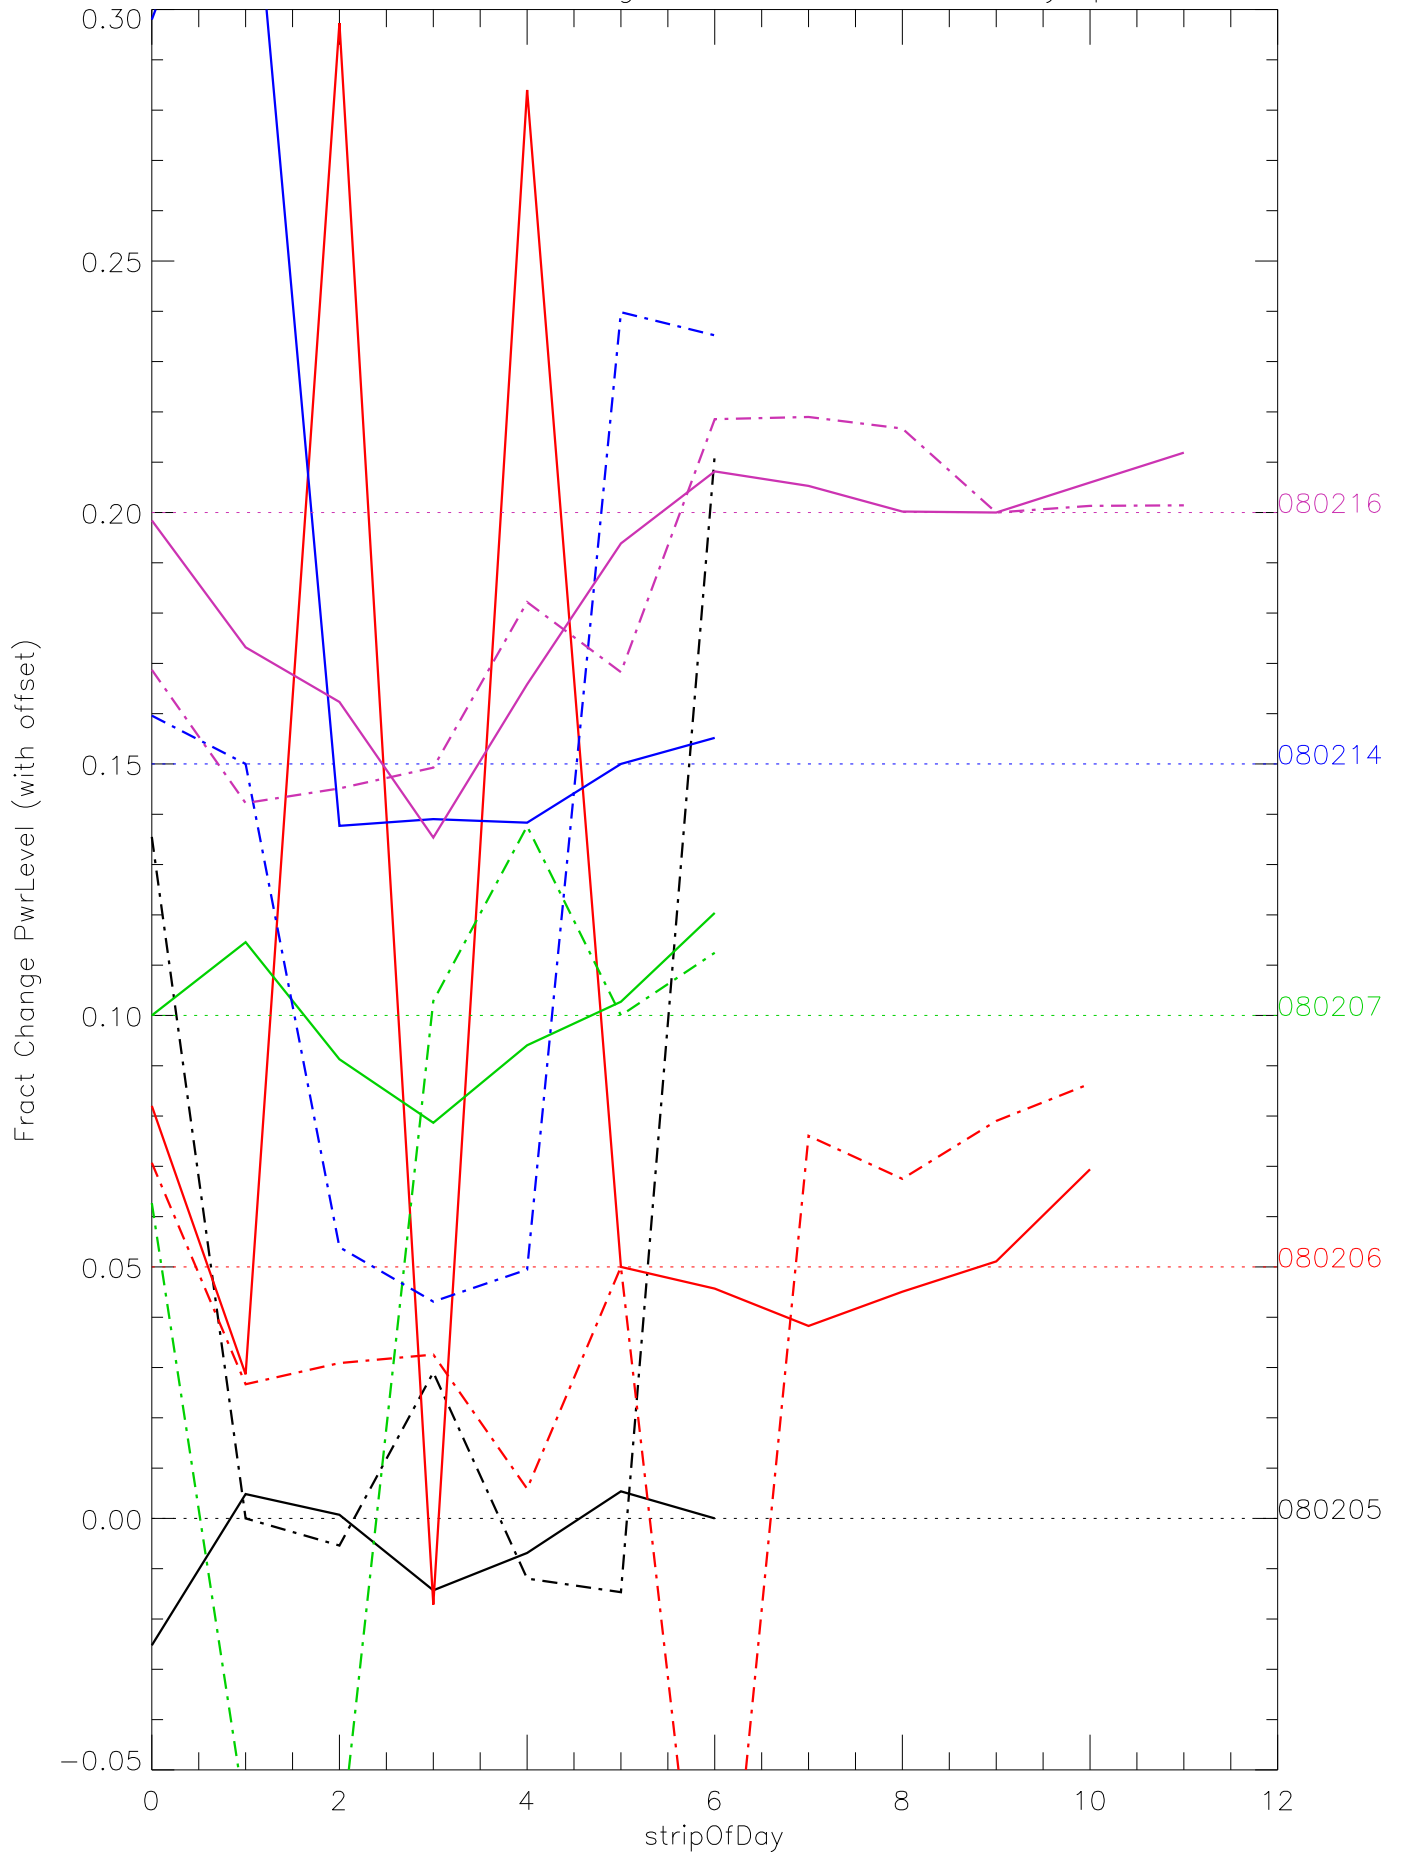

a2048 fractional change PwrLevel for each day. pixel:0

a2048 fractional change PwrLevel for each day. pixel:1

a2048 fractional change PwrLevel for each day. pixel:2

a2048 fractional change PwrLevel for each day. pixel:3

a2048 fractional change PwrLevel for each day. pixel:4

a2048 fractional change PwrLevel for each day. pixel:5

a2048 fractional change PwrLevel for each day. pixel:6