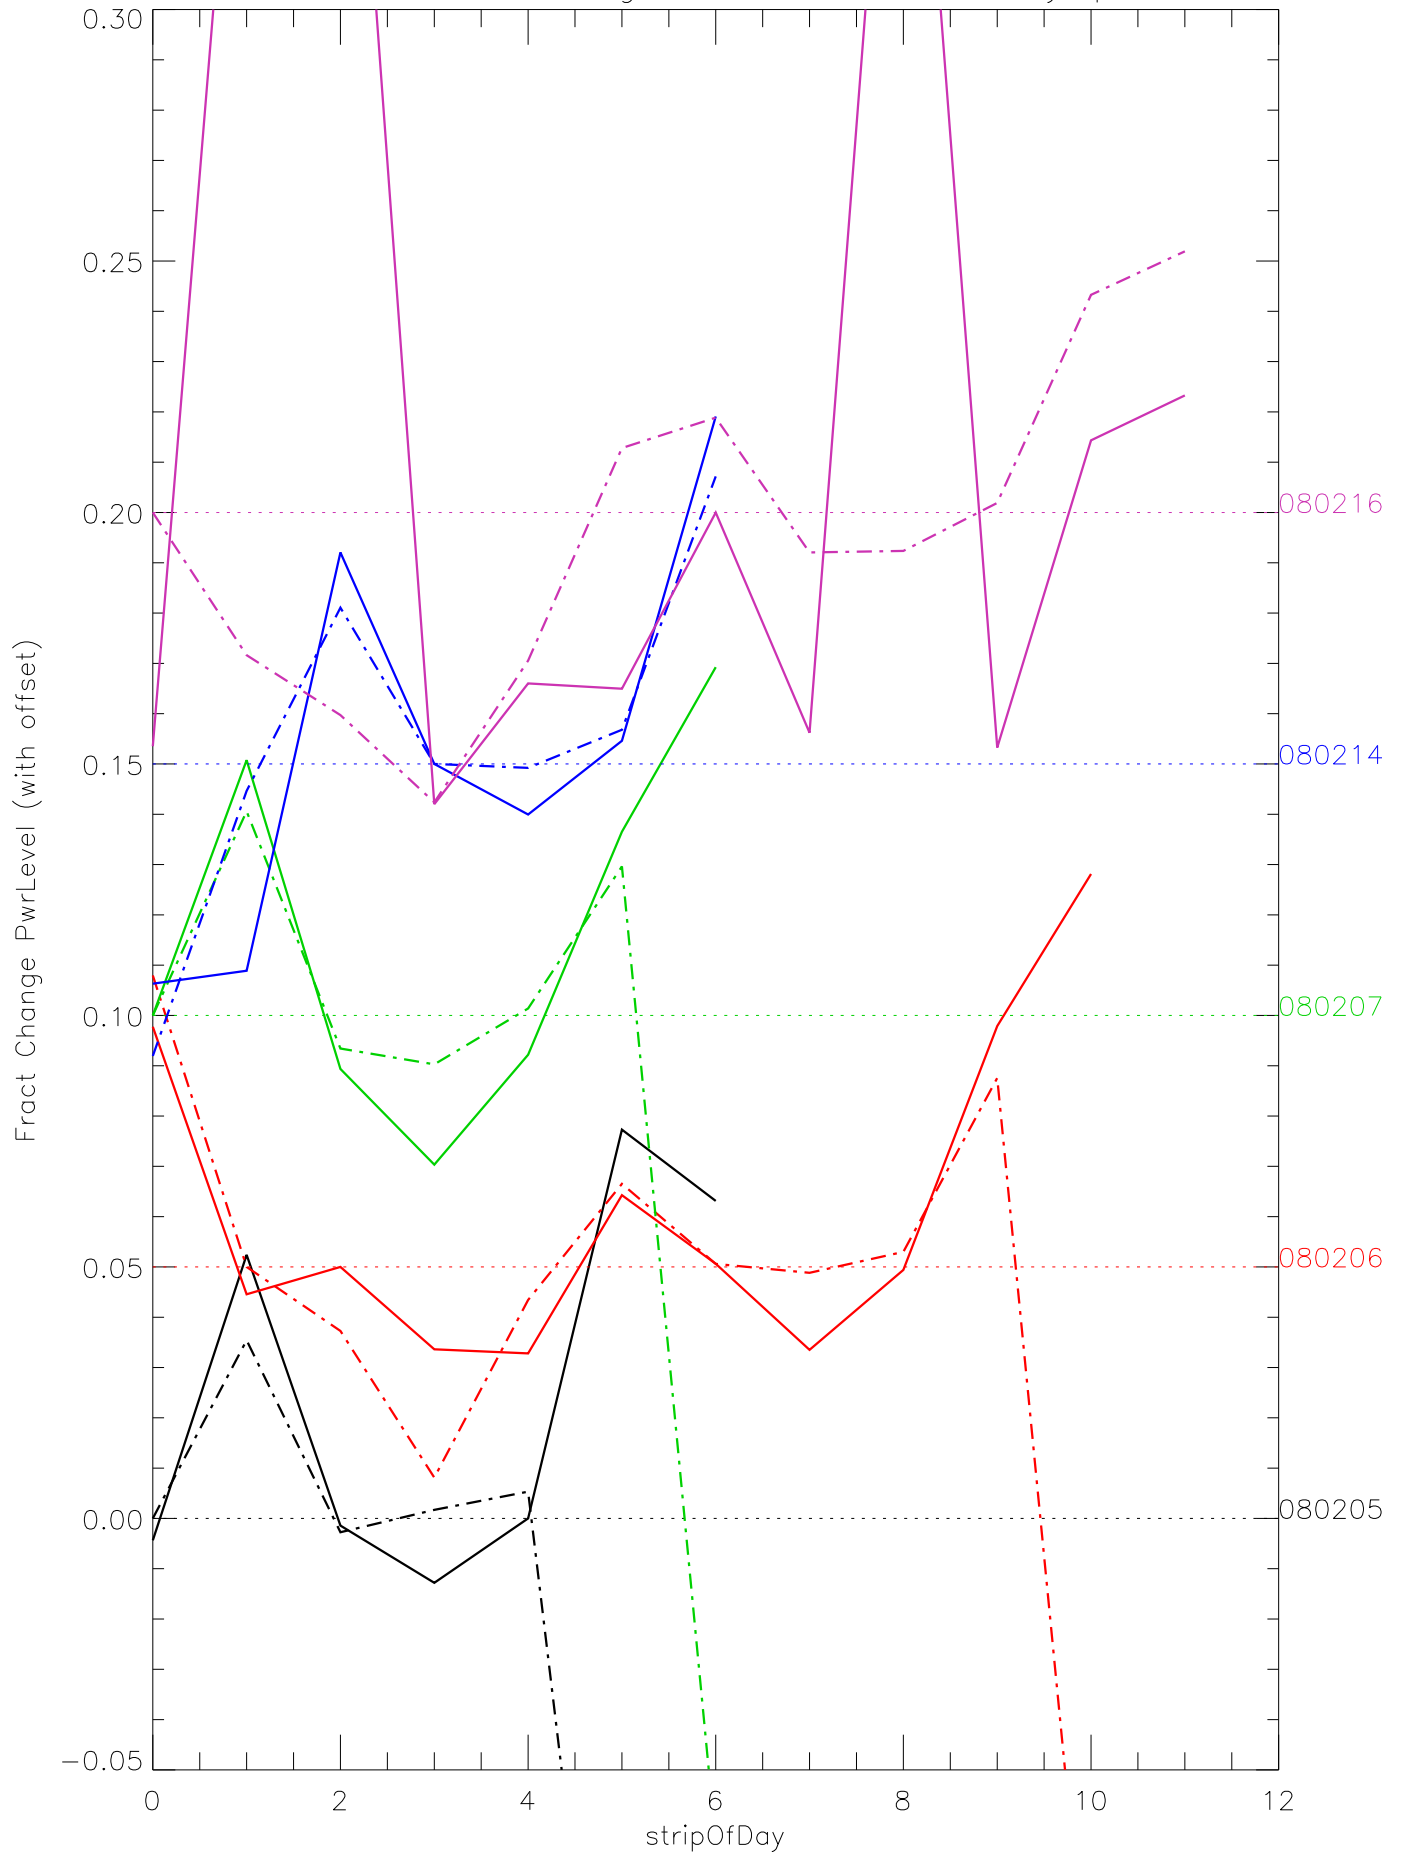

a2048 fractional change PwrLevel for each day. pixel:0

a2048 fractional change PwrLevel for each day. pixel:1

a2048 fractional change PwrLevel for each day. pixel:2

a2048 fractional change PwrLevel for each day. pixel:3

a2048 fractional change PwrLevel for each day. pixel:4

a2048 fractional change PwrLevel for each day. pixel:5

a2048 fractional change PwrLevel for each day. pixel:6