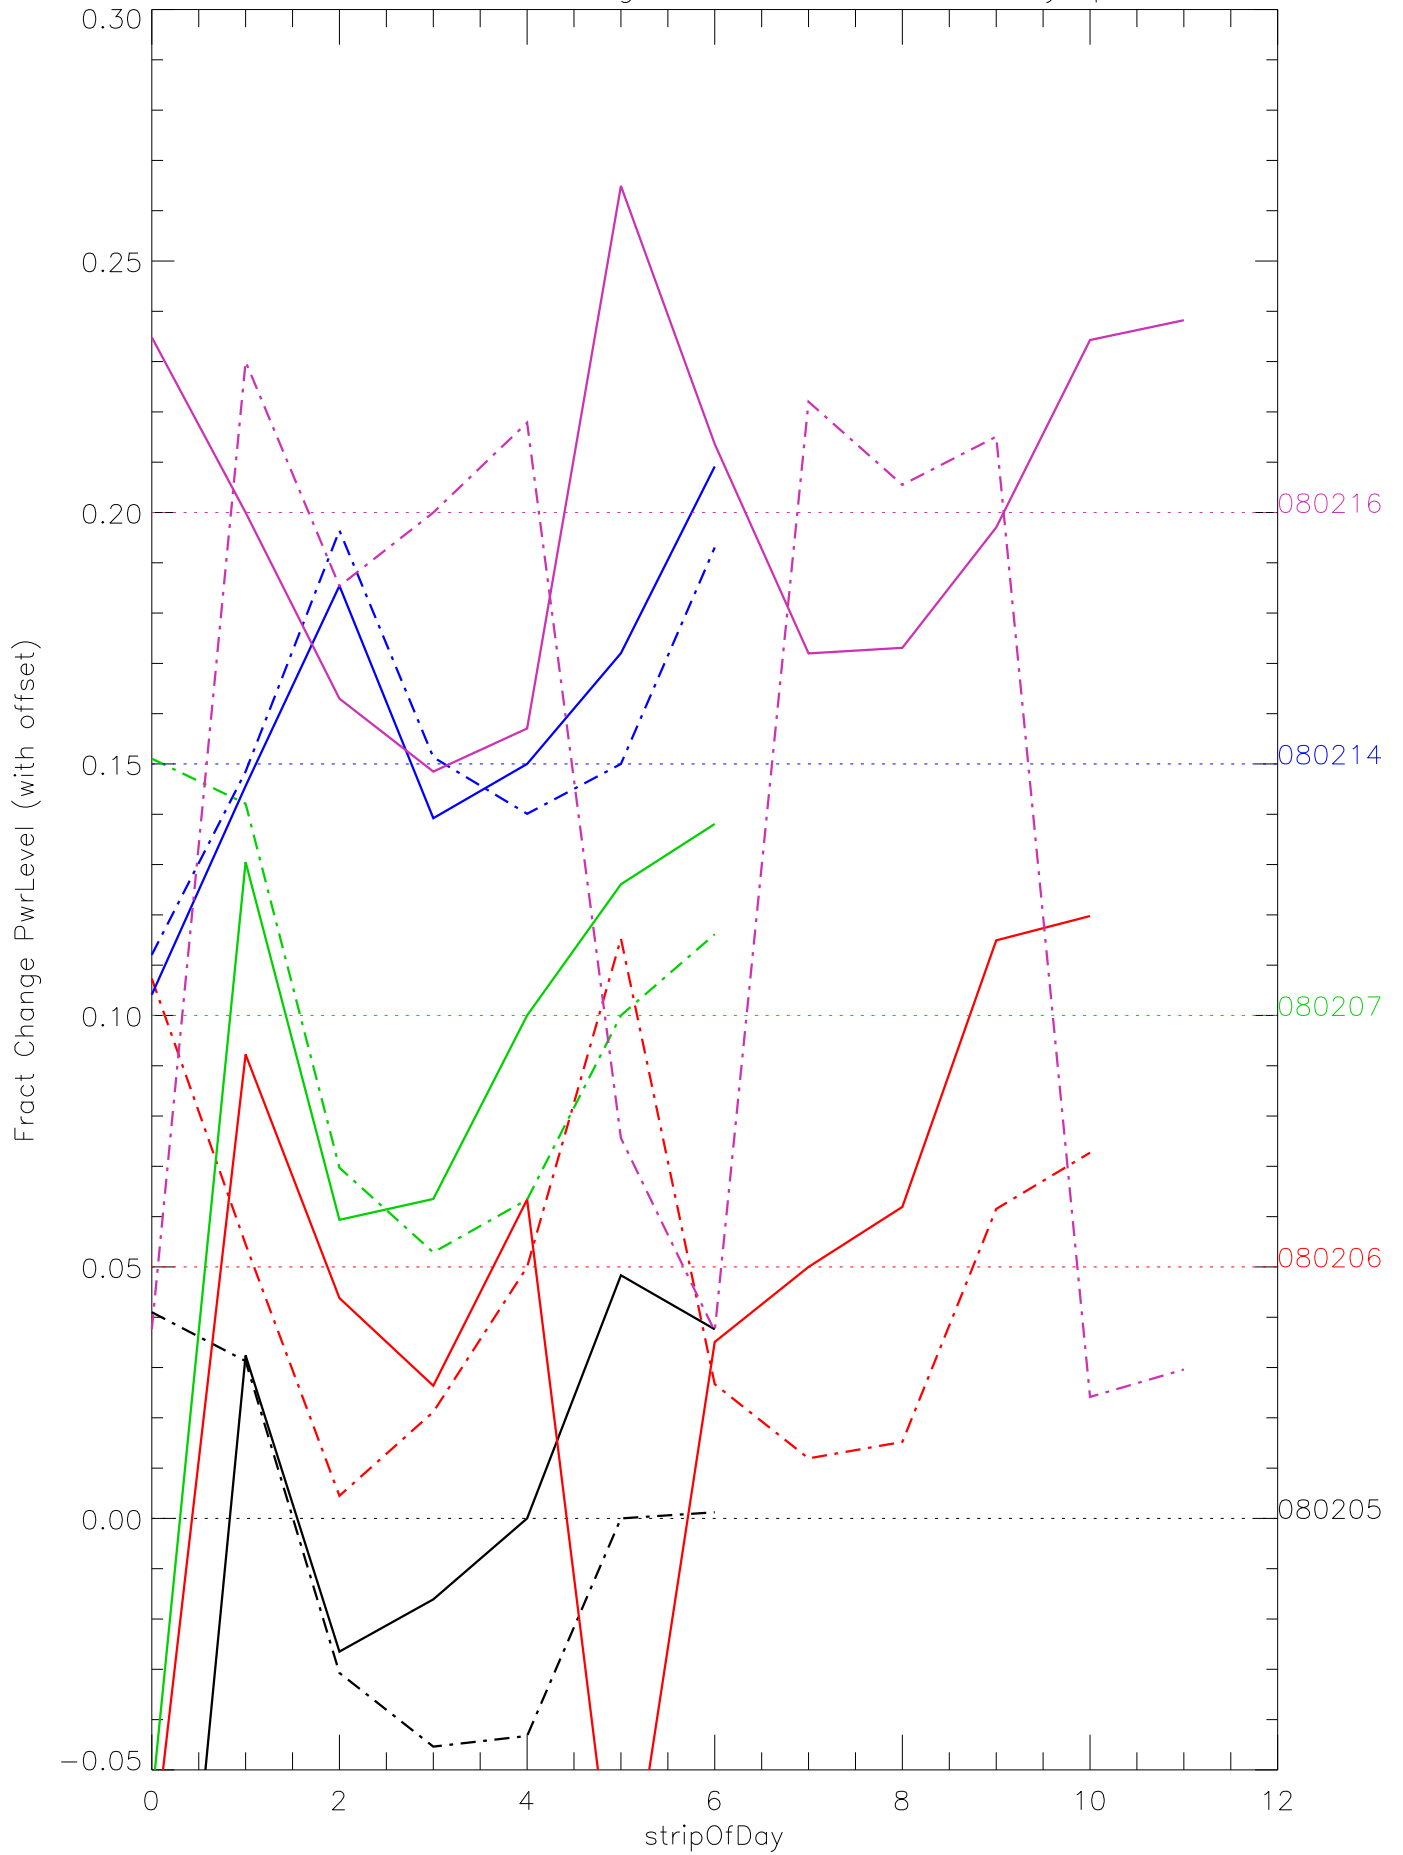

a2048 fractional change PwrLevel for each day. pixel:0

a2048 fractional change PwrLevel for each day. pixel:1

a2048 fractional change PwrLevel for each day. pixel:2

a2048 fractional change PwrLevel for each day. pixel:3

a2048 fractional change PwrLevel for each day. pixel:4

a2048 fractional change PwrLevel for each day. pixel:5

a2048 fractional change PwrLevel for each day. pixel:6