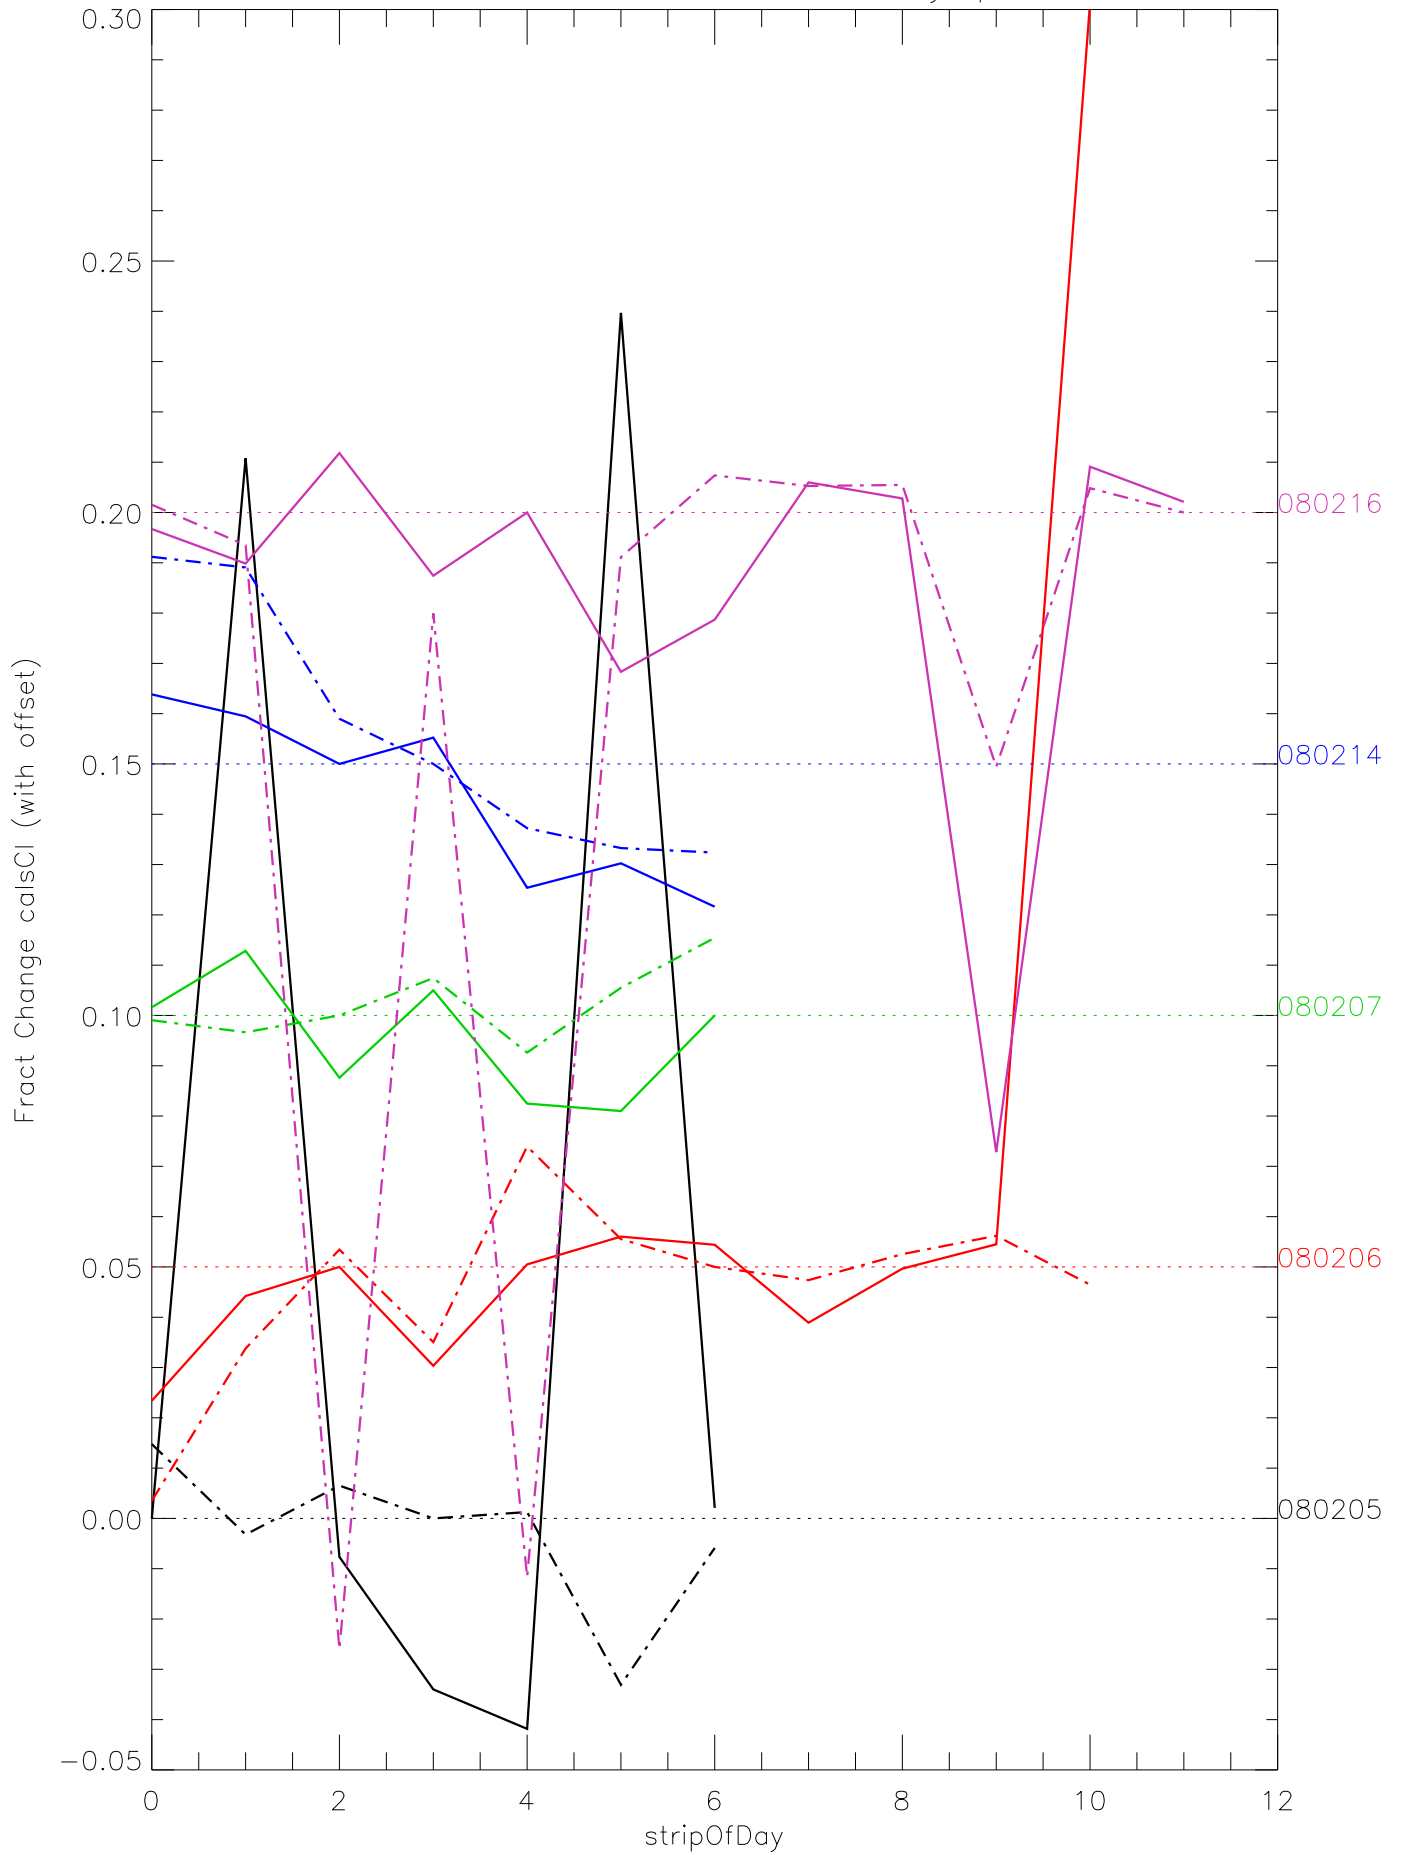

a2048 calsci factors for each day. pixel:1

a2048 calsci factors for each day. pixel:2

a2048 calsci factors for each day. pixel:3

a2048 calsci factors for each day. pixel:4

a2048 calsci factors for each day. pixel:5

a2048 calsci factors for each day. pixel:6