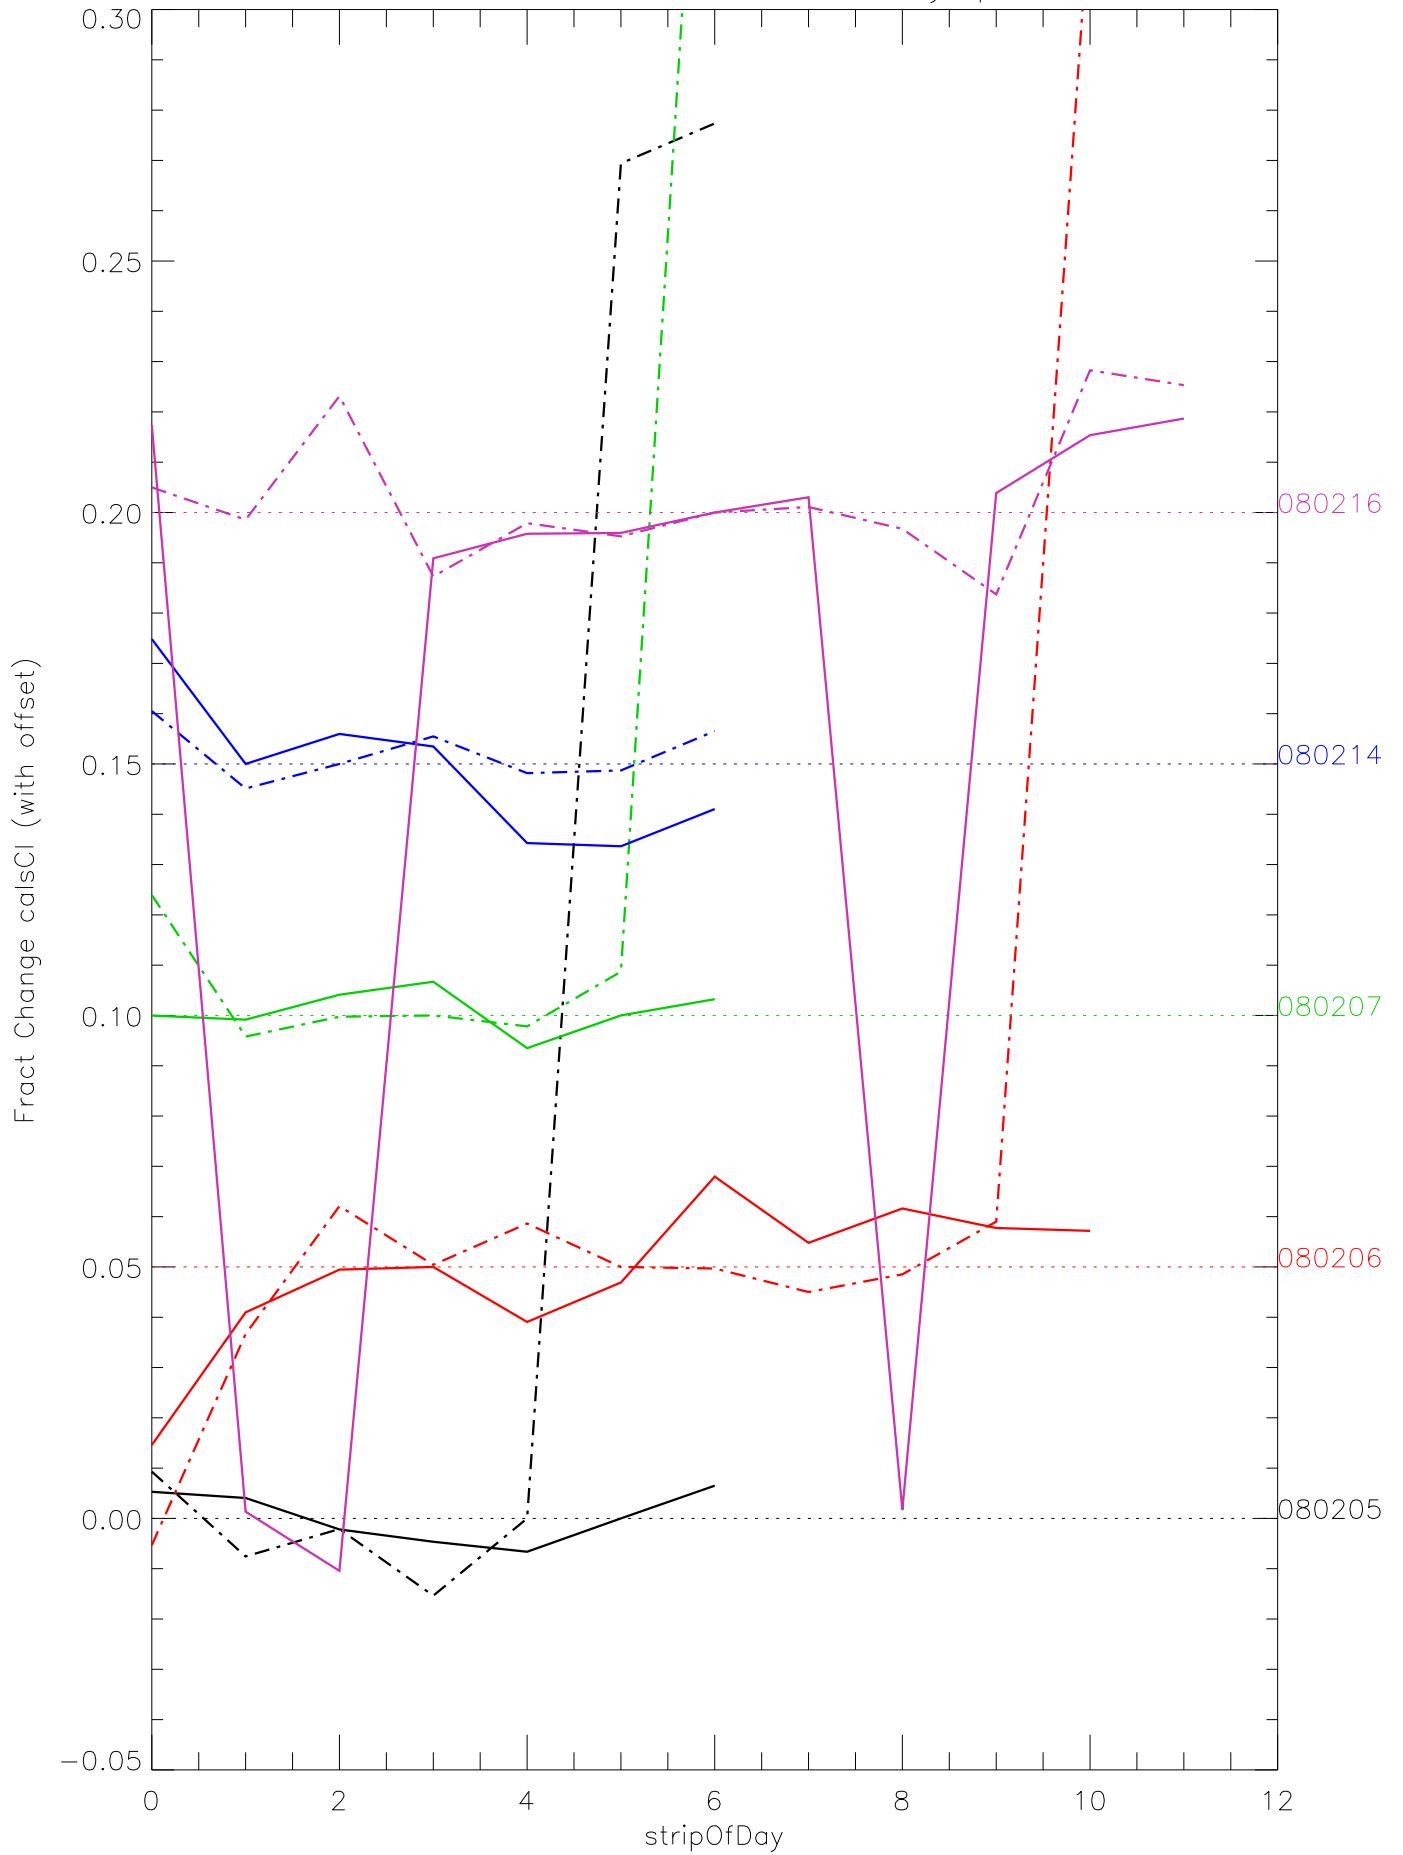

a2048 calsci factors for each day. pixel:1

a2048 calsci factors for each day. pixel:2

a2048 calsci factors for each day. pixel:3

a2048 calsci factors for each day. pixel:4

a2048 calsci factors for each day. pixel:5

a2048 calsci factors for each day. pixel:6