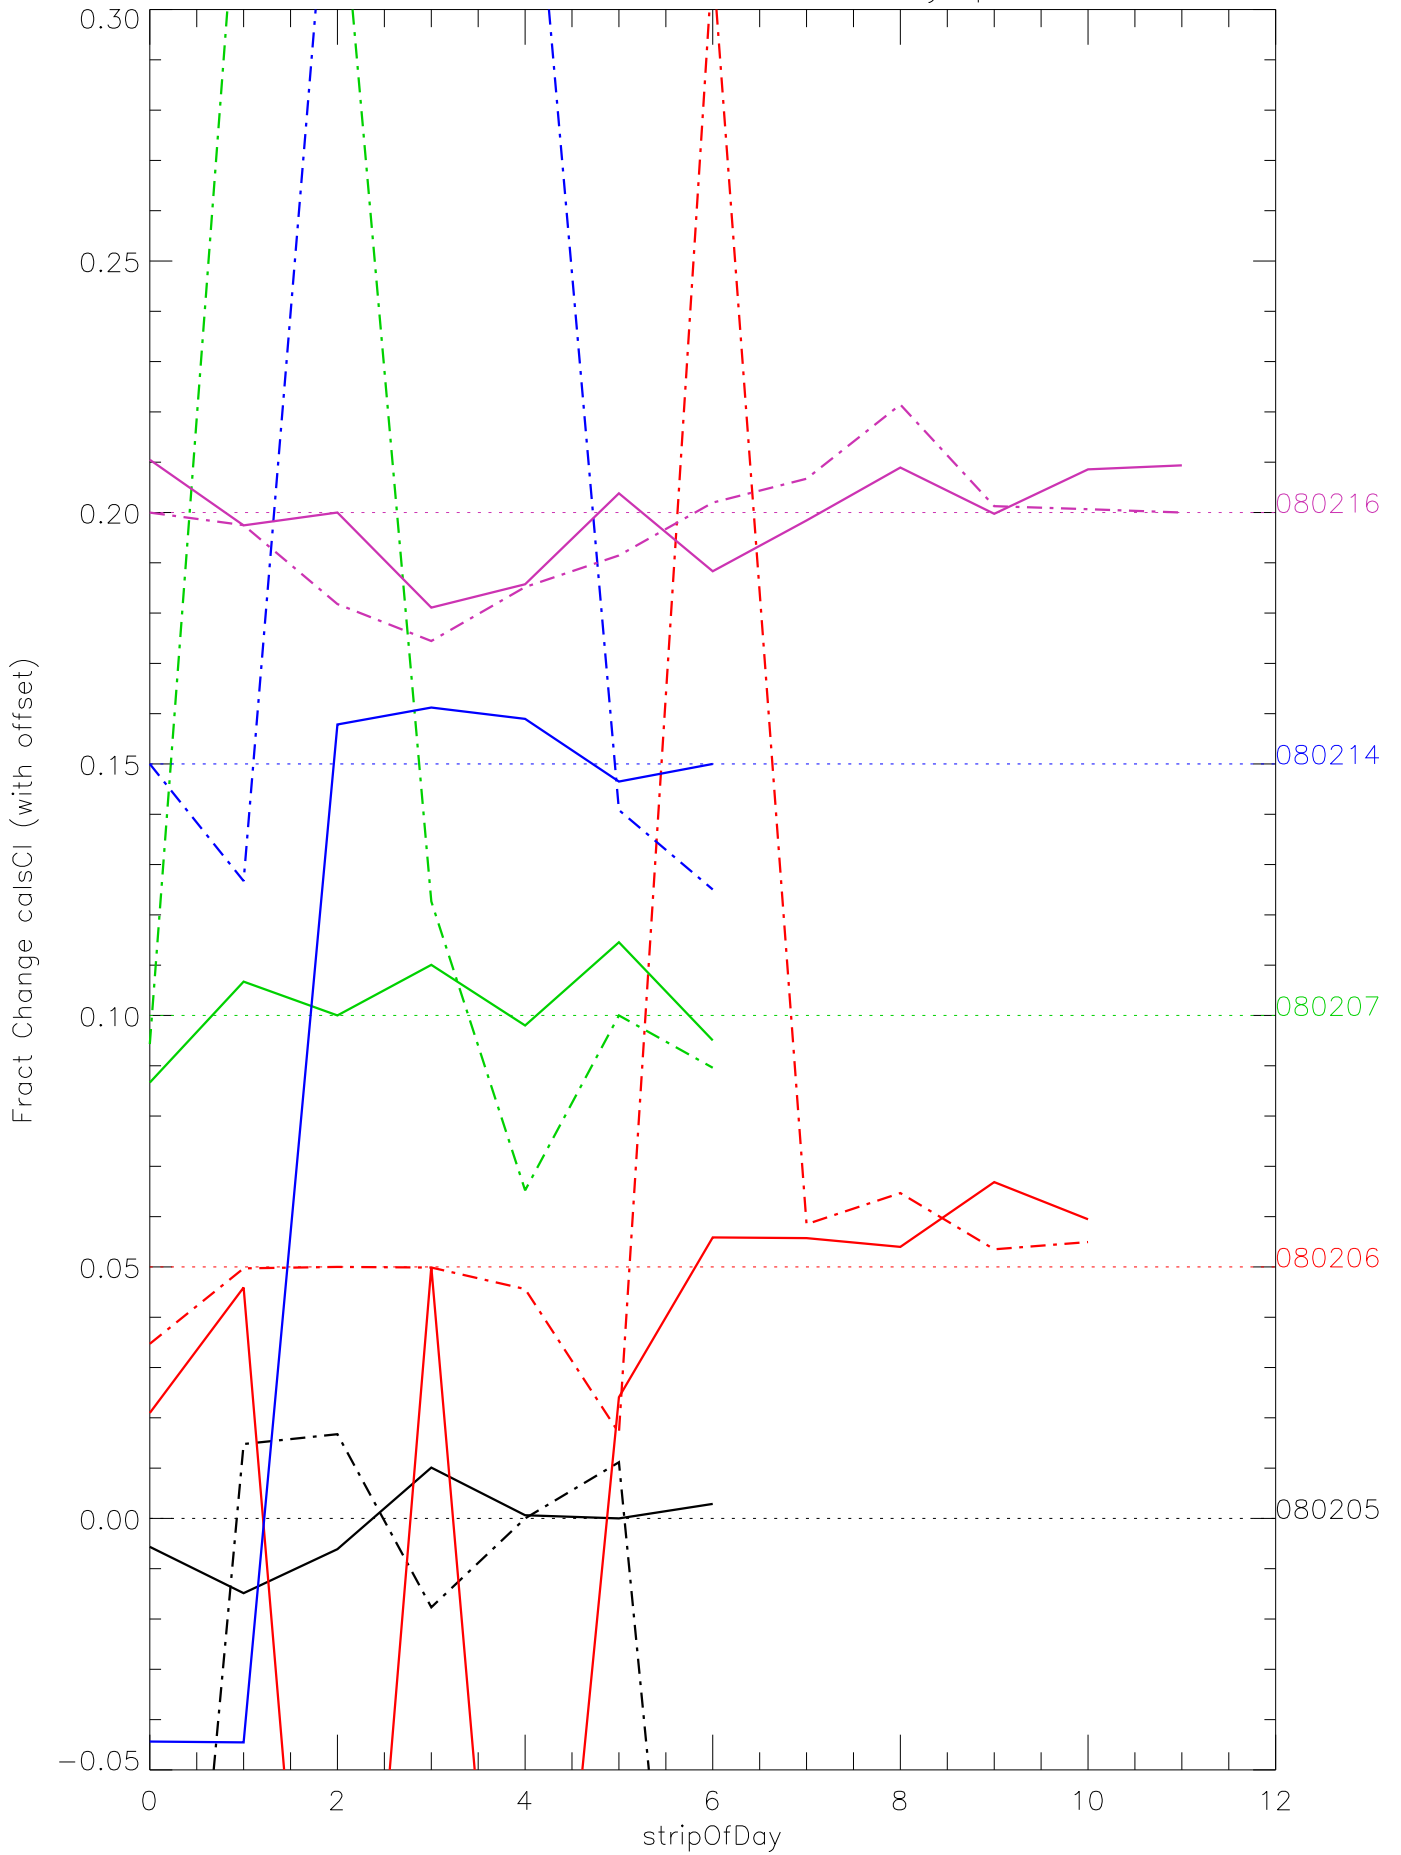

a2048 calsci factors for each day. pixel:1

a2048 calsci factors for each day. pixel:2

a2048 calsci factors for each day. pixel:3

a2048 calsci factors for each day. pixel:4

a2048 calsci factors for each day. pixel:5

a2048 calsci factors for each day. pixel:6