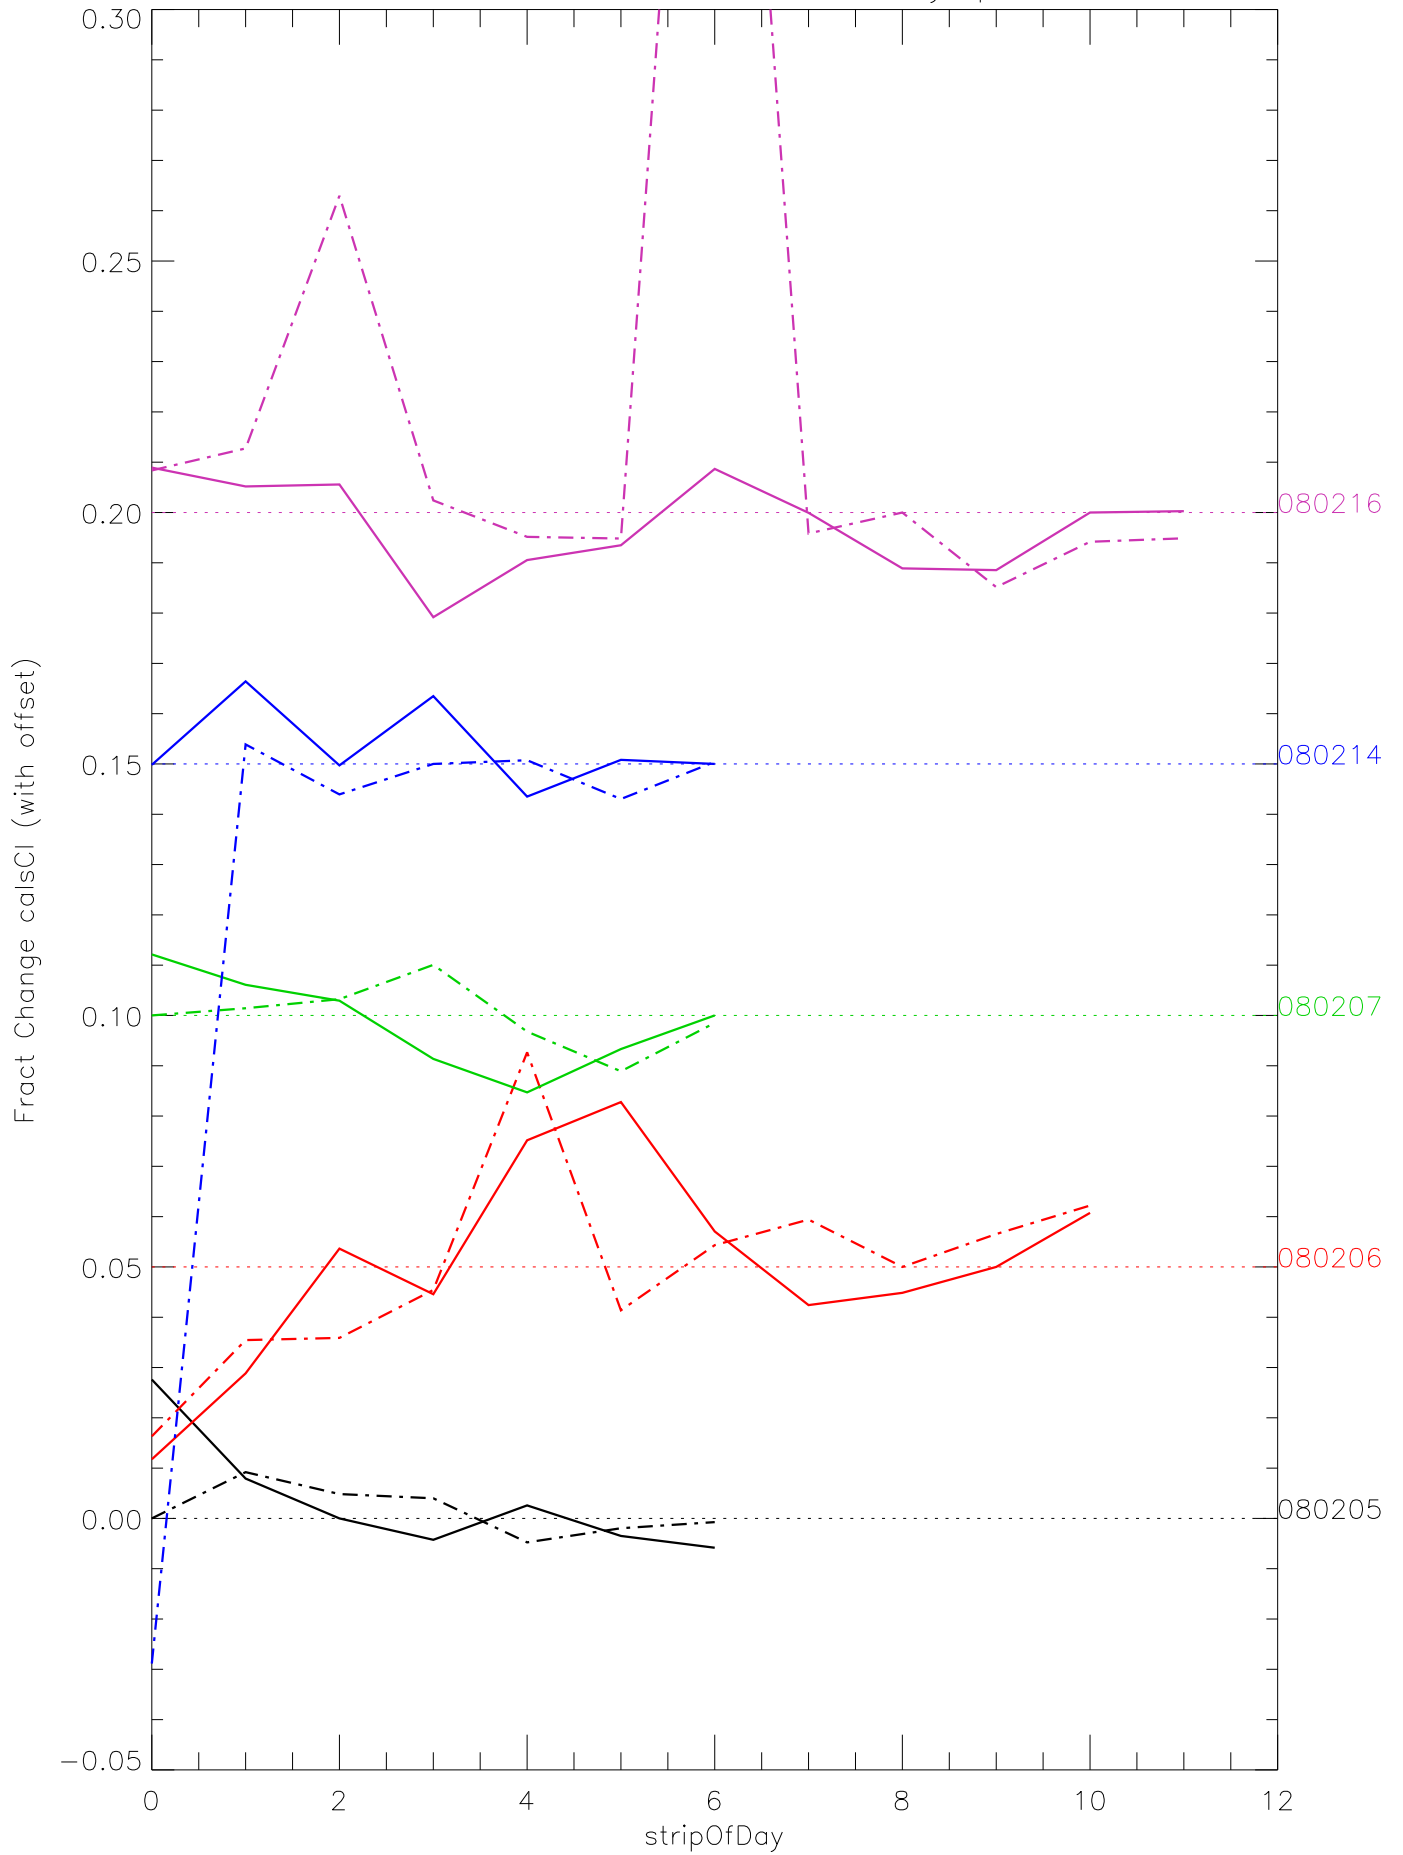

a2048 calsci factors for each day. pixel:1

a2048 calsci factors for each day. pixel:2

a2048 calsci factors for each day. pixel:3

a2048 calsci factors for each day. pixel:4

a2048 calsci factors for each day. pixel:5

a2048 calsci factors for each day. pixel:6