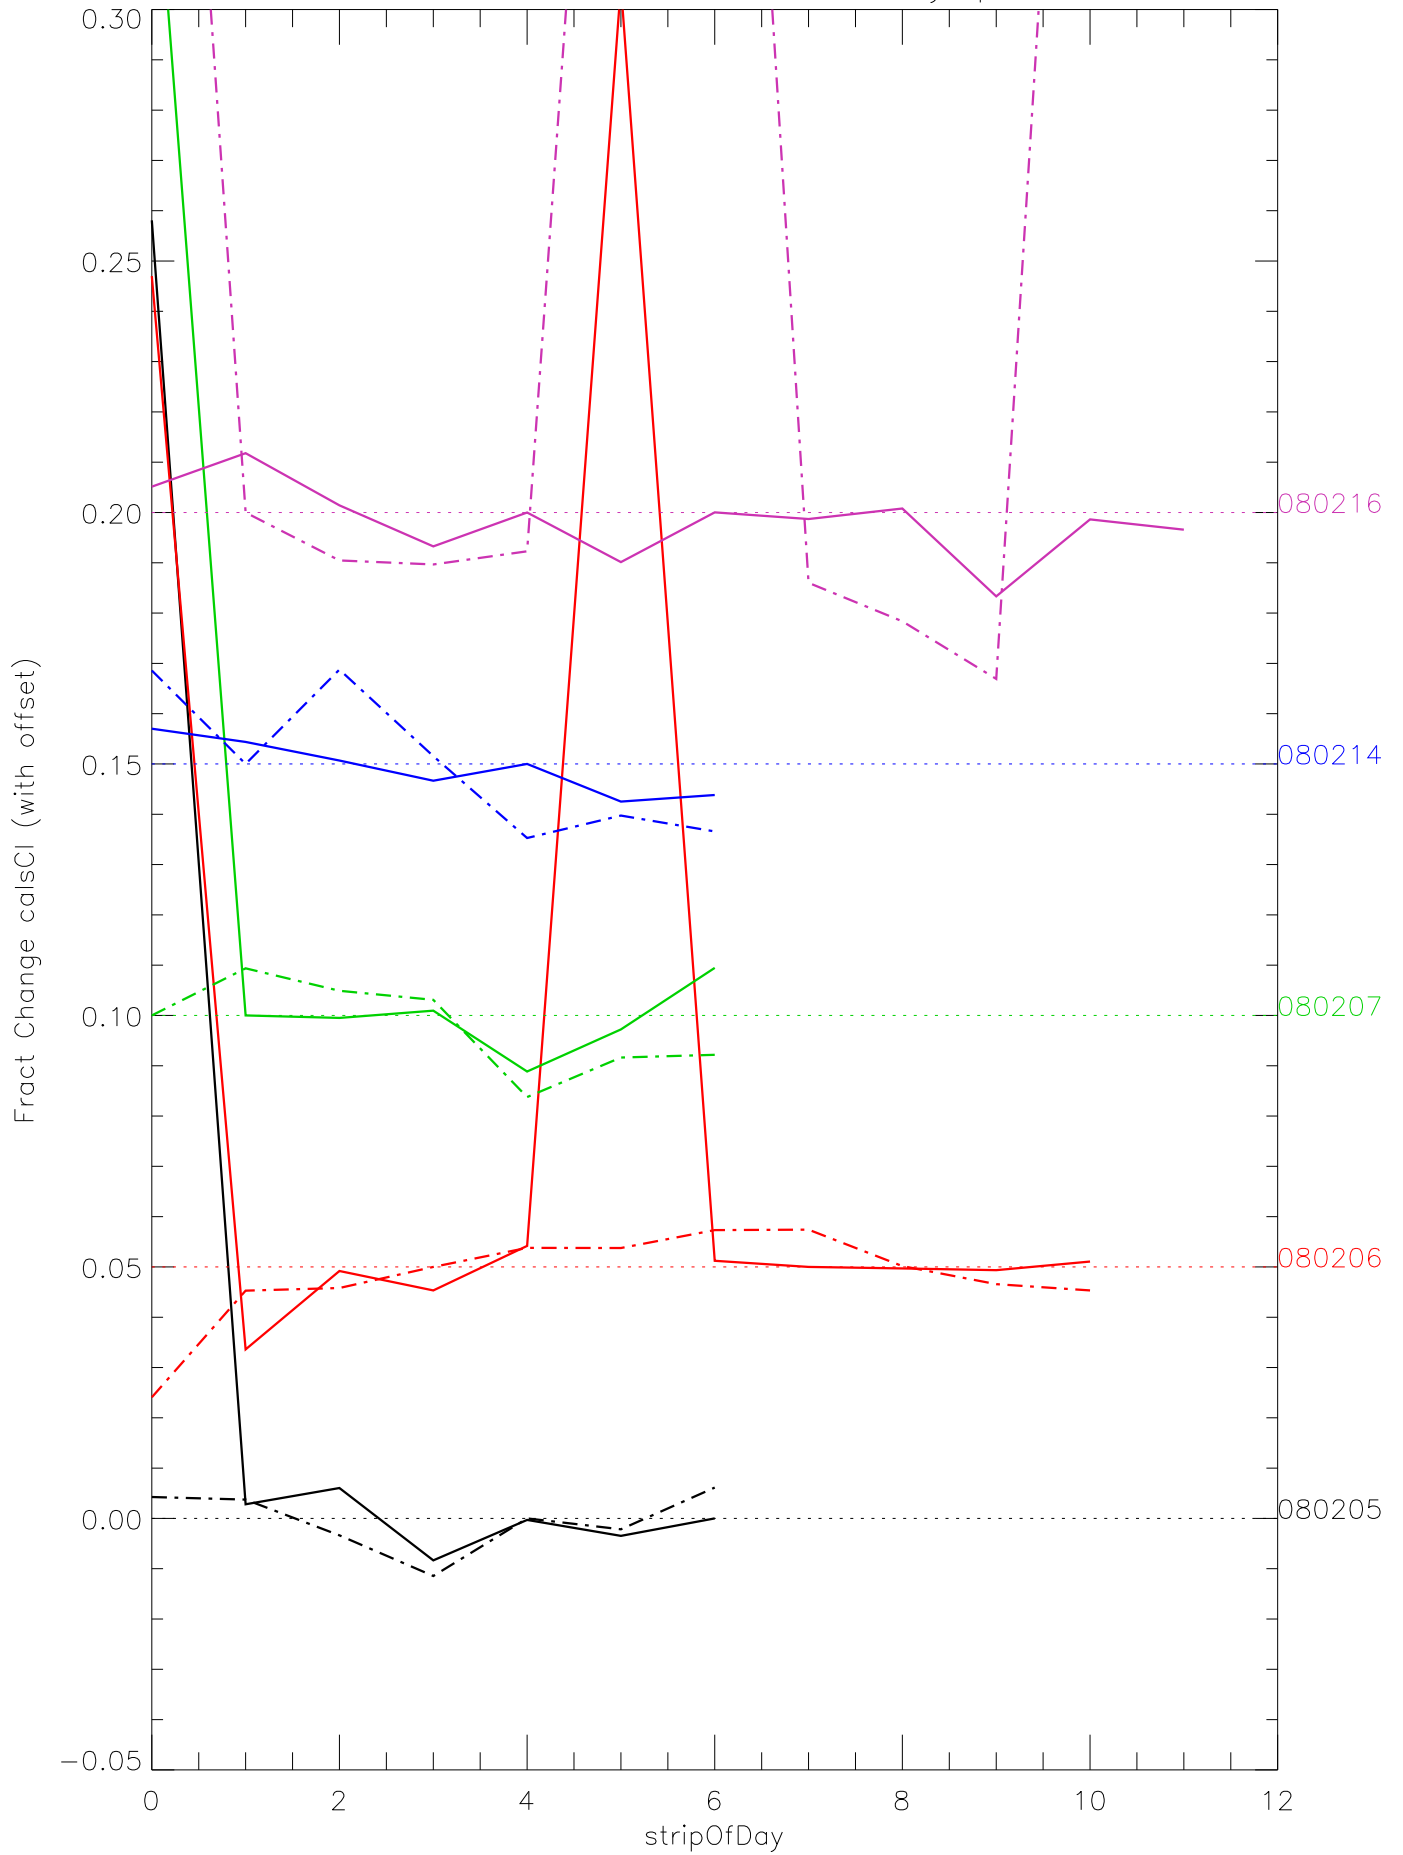

a2048 calsci factors for each day. pixel:1

a2048 calsci factors for each day. pixel:2

a2048 calsci factors for each day. pixel:3

a2048 calsci factors for each day. pixel:4

a2048 calsci factors for each day. pixel:5

a2048 calsci factors for each day. pixel:6