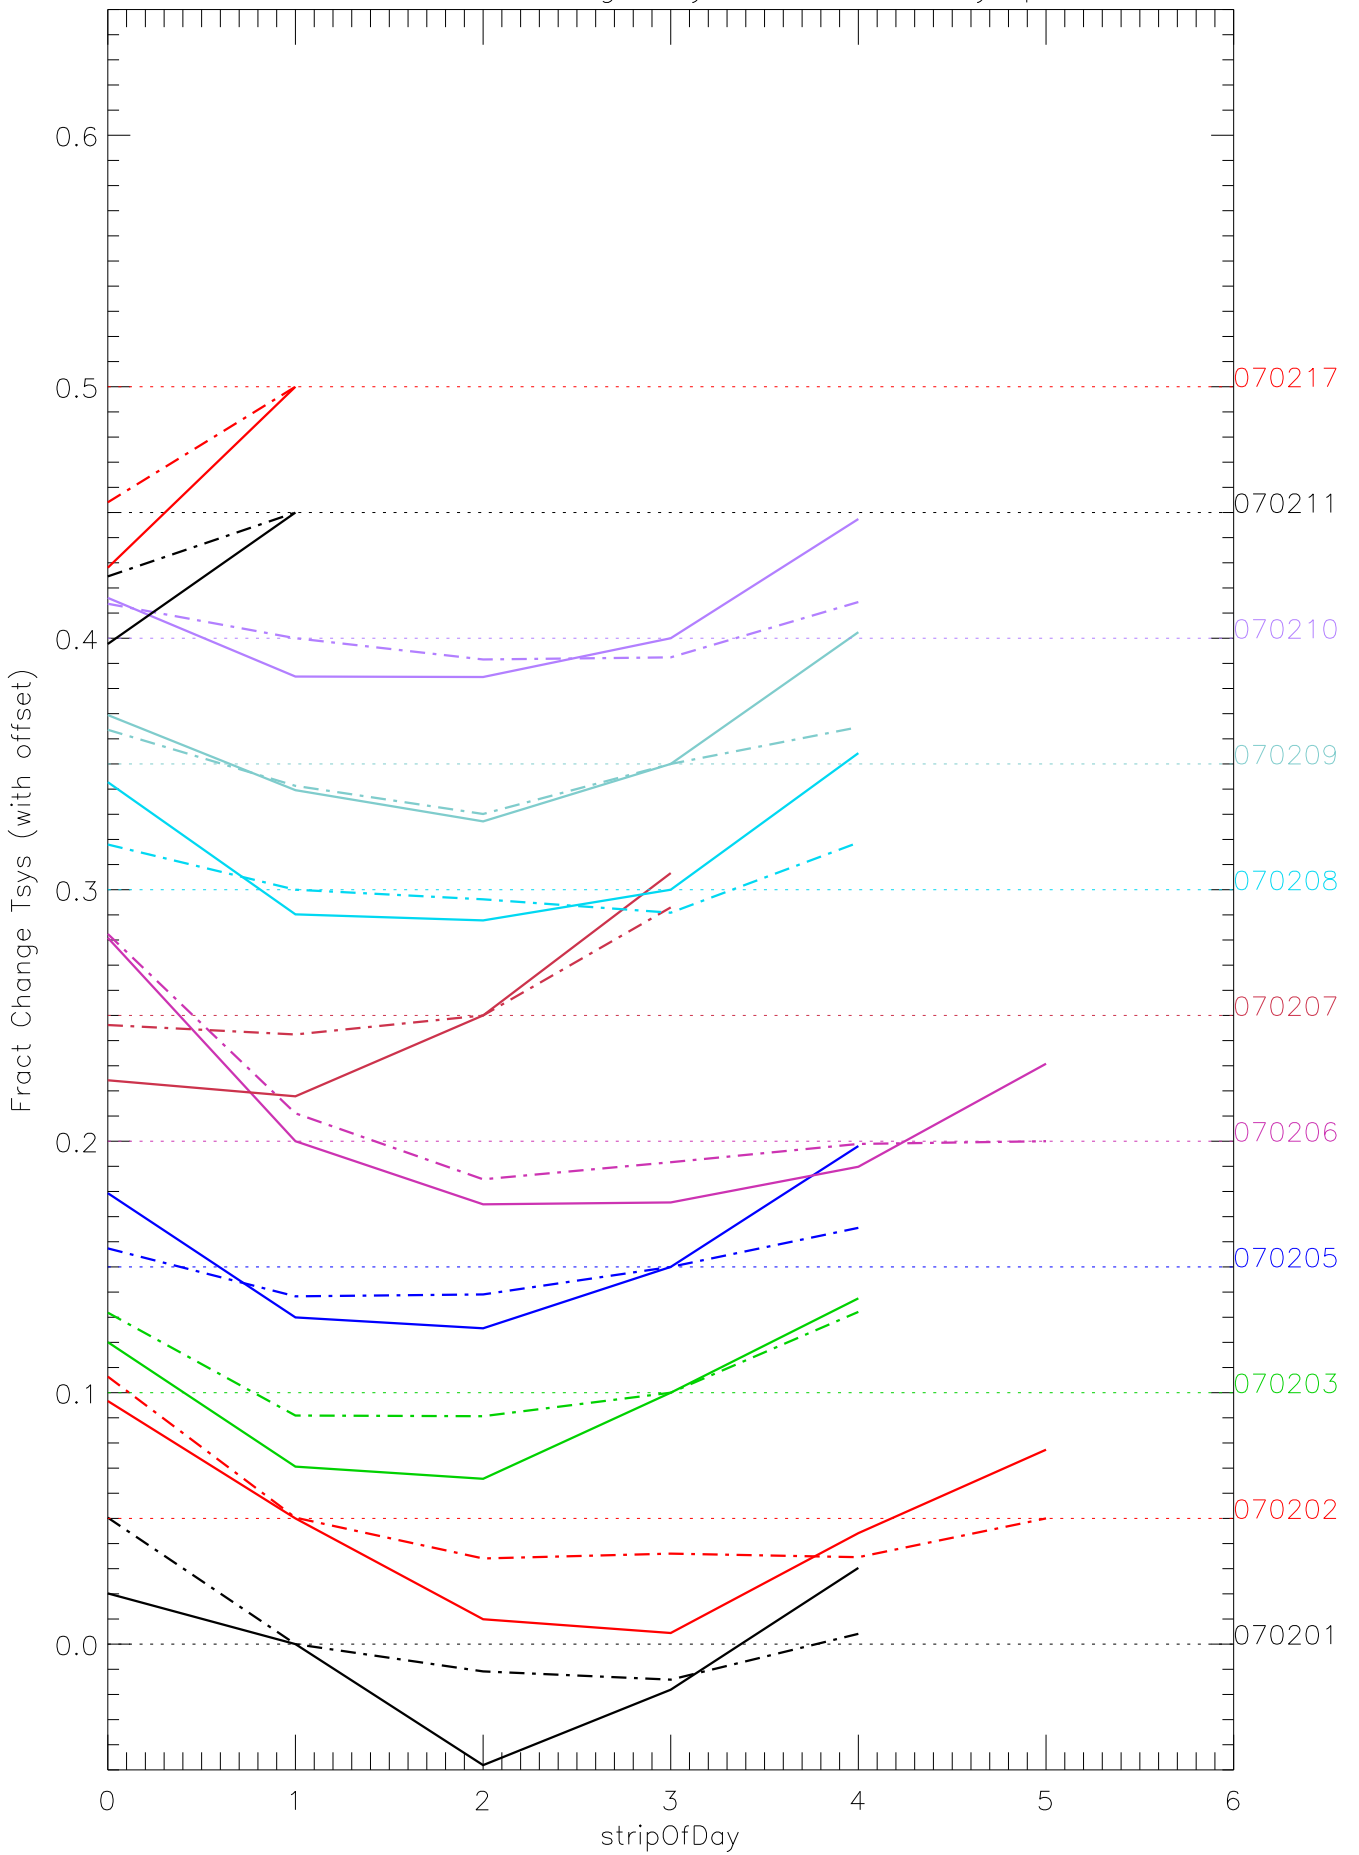

a2048 fractional change TsysK for each day. pixel:0

a2048 fractional change TsysK for each day. pixel:1

a2048 fractional change TsysK for each day. pixel:2

a2048 fractional change TsysK for each day. pixel:3

a2048 fractional change TsysK for each day. pixel:4

a2048 fractional change TsysK for each day. pixel:5

a2048 fractional change TsysK for each day. pixel:6