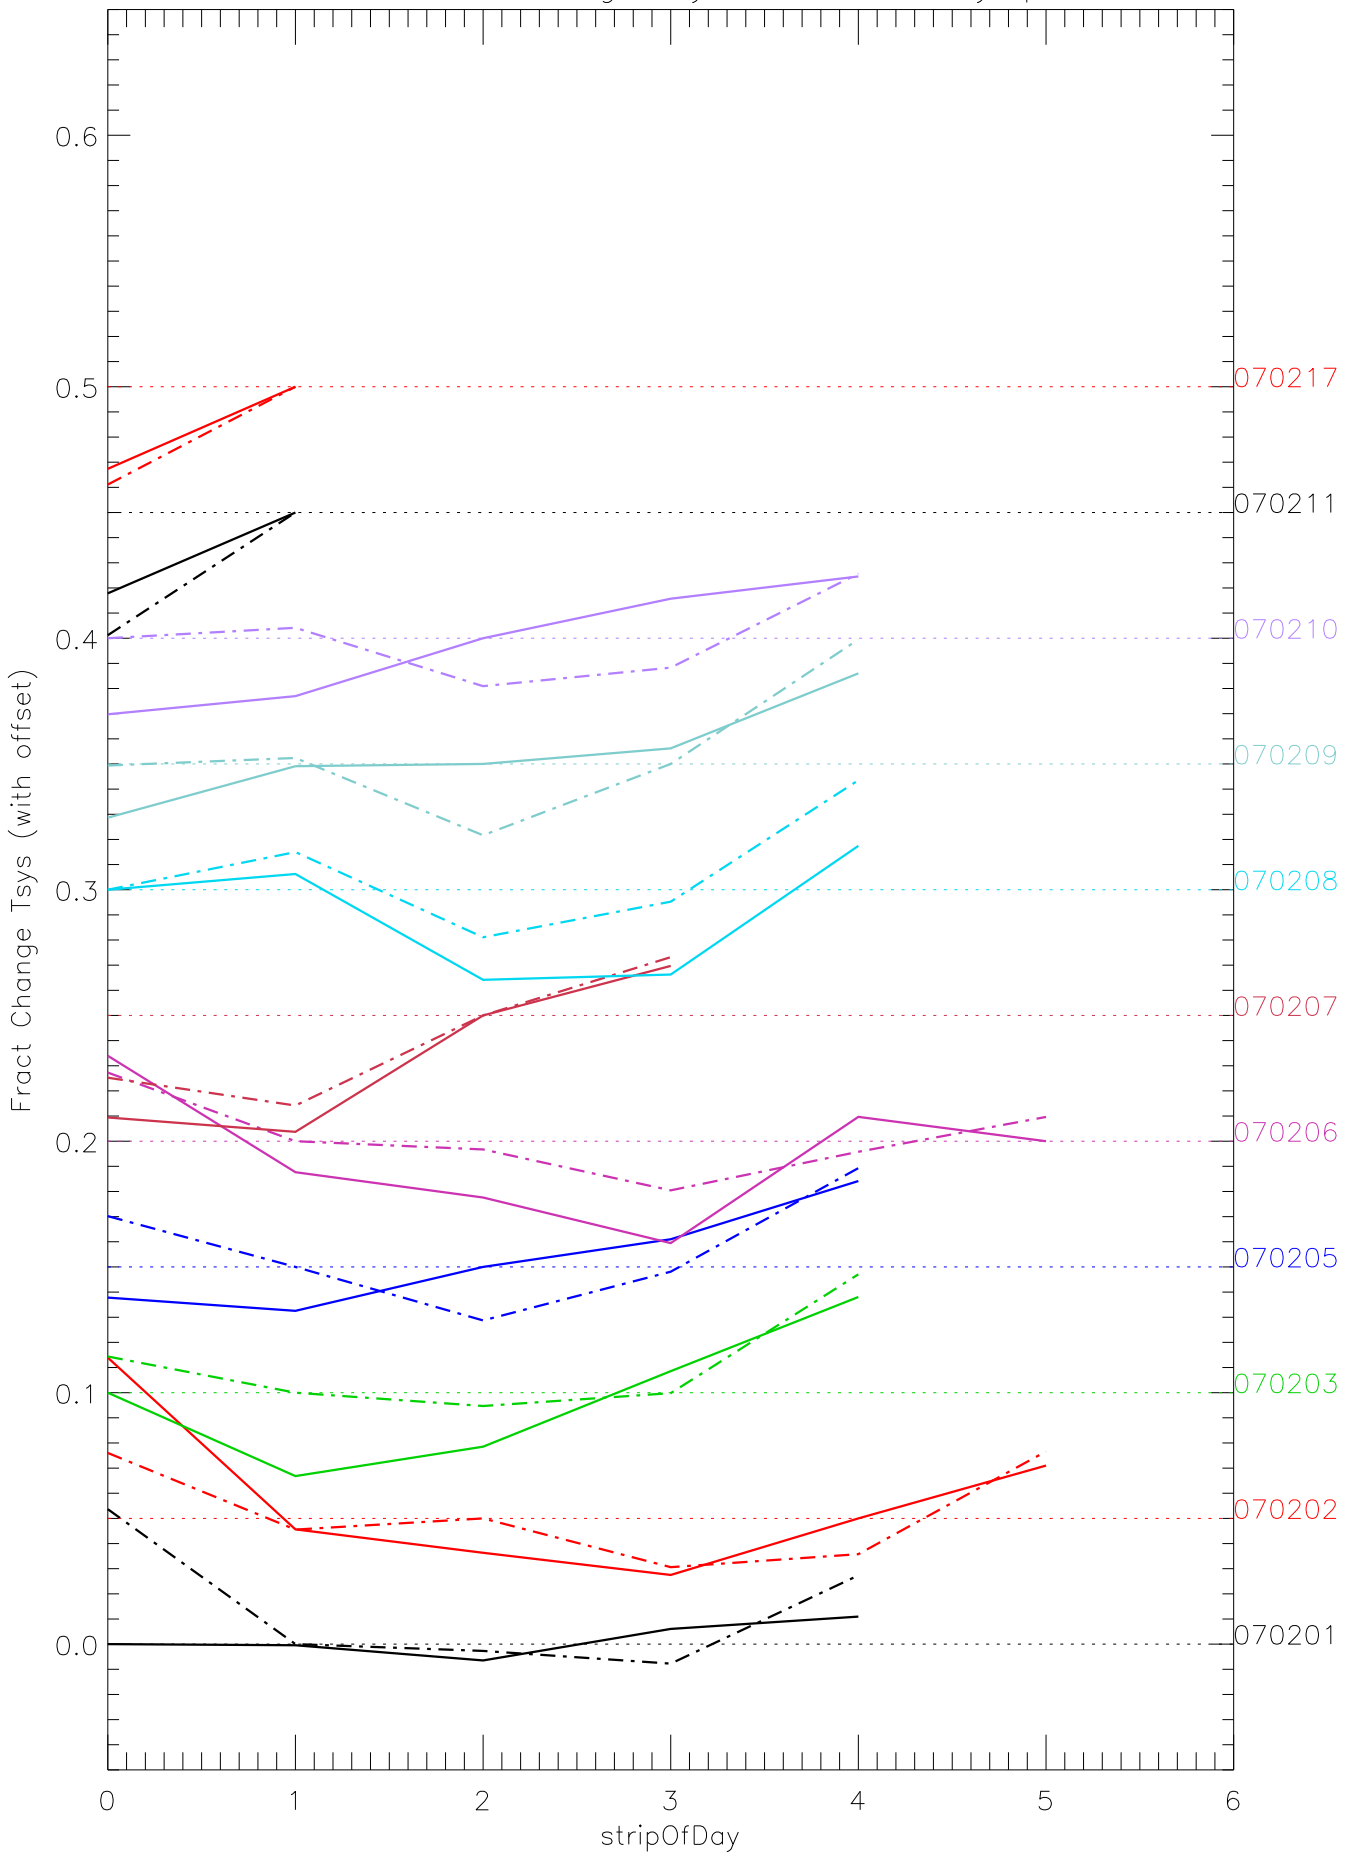

a2048 fractional change TsysK for each day. pixel:0

a2048 fractional change TsysK for each day. pixel:1

a2048 fractional change TsysK for each day. pixel:2

a2048 fractional change TsysK for each day. pixel:3

a2048 fractional change TsysK for each day. pixel:4

a2048 fractional change TsysK for each day. pixel:5

a2048 fractional change TsysK for each day. pixel:6