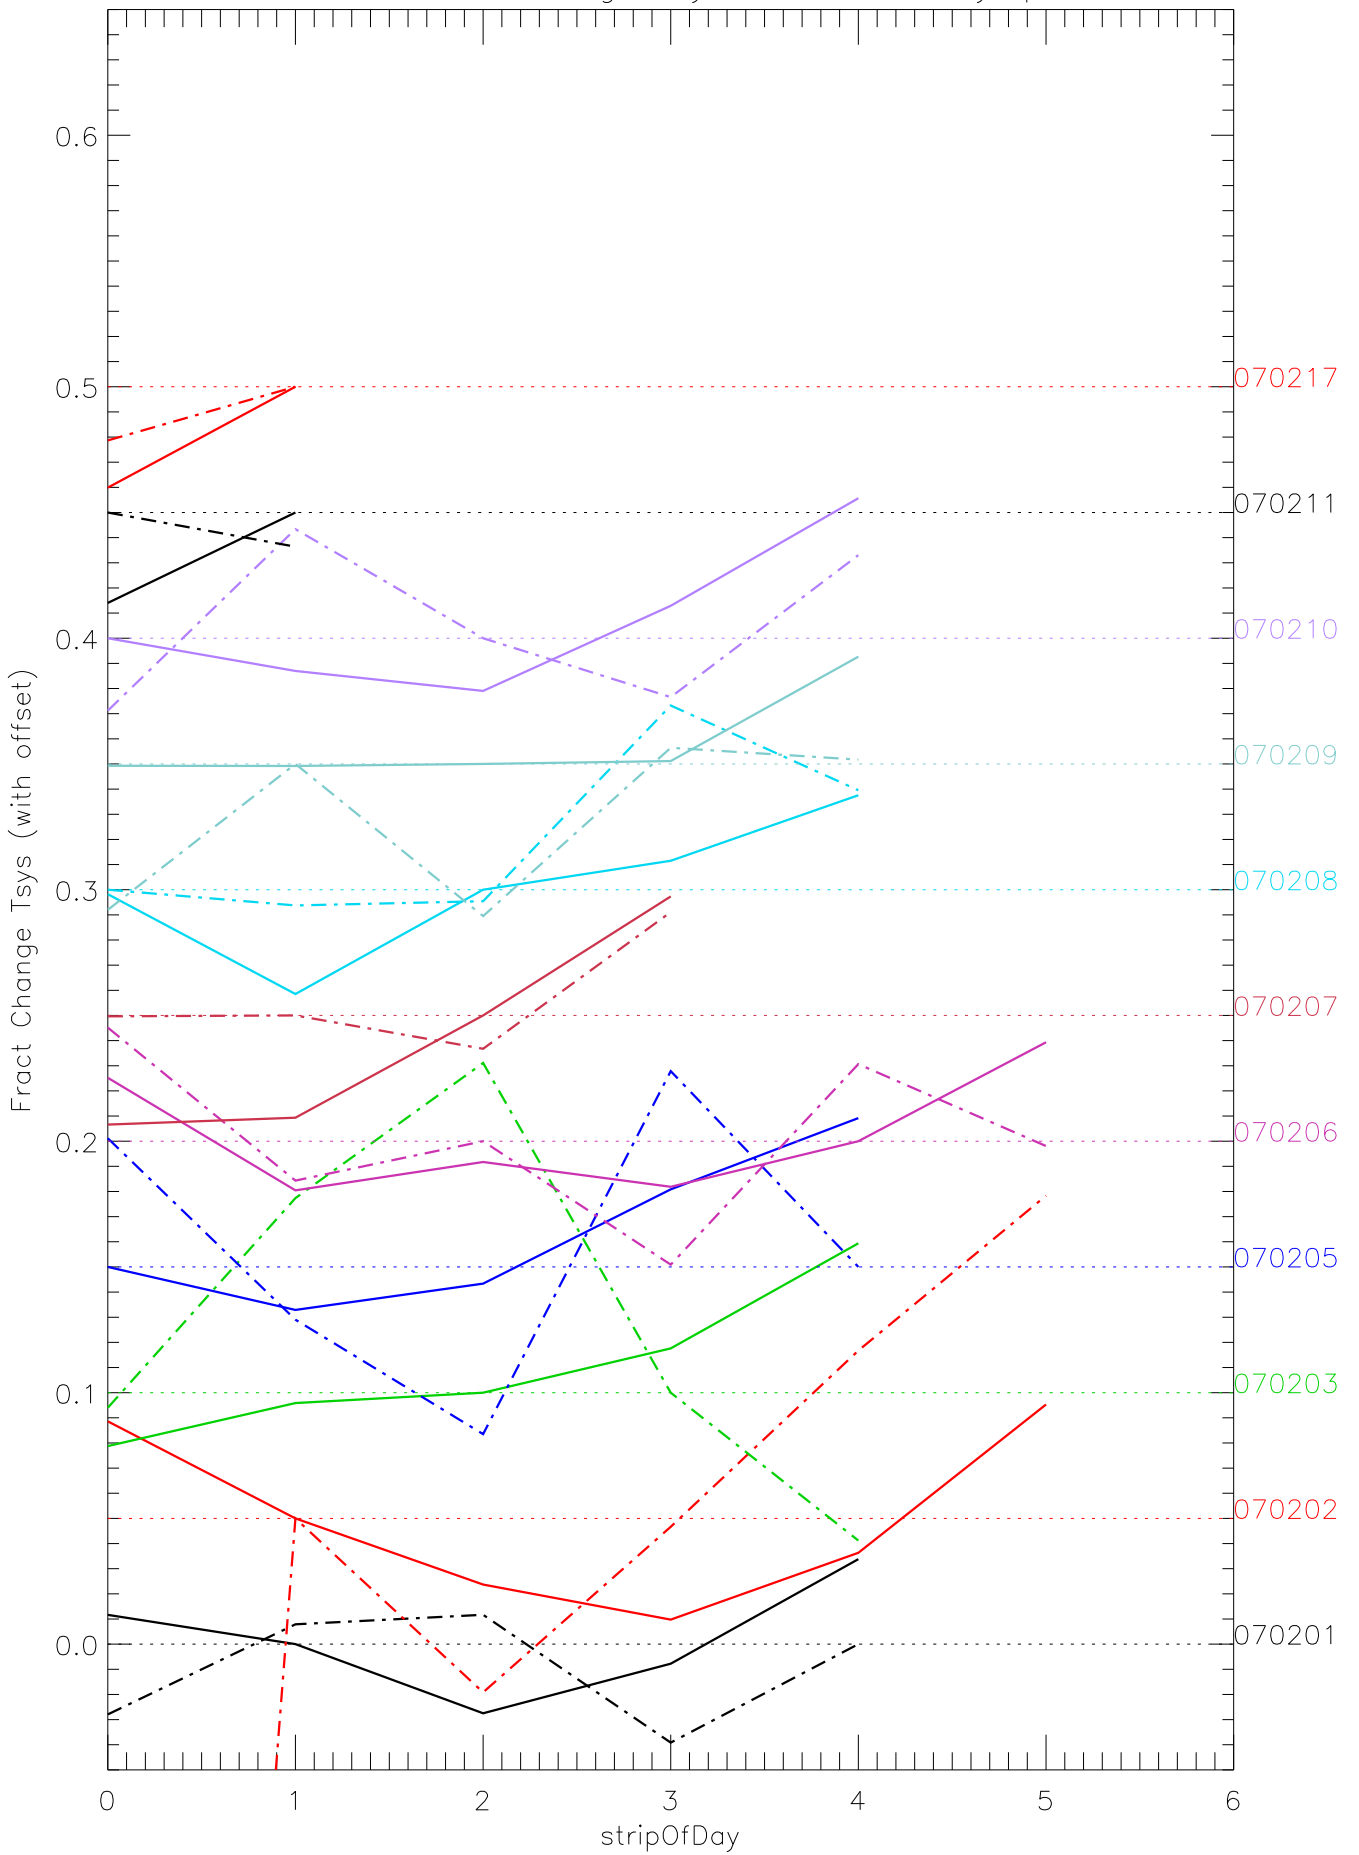

a2048 fractional change TsysK for each day. pixel:0

a2048 fractional change TsysK for each day. pixel:1

a2048 fractional change TsysK for each day. pixel:2

a2048 fractional change TsysK for each day. pixel:3

a2048 fractional change TsysK for each day. pixel:4

a2048 fractional change TsysK for each day. pixel:5

a2048 fractional change TsysK for each day. pixel:6