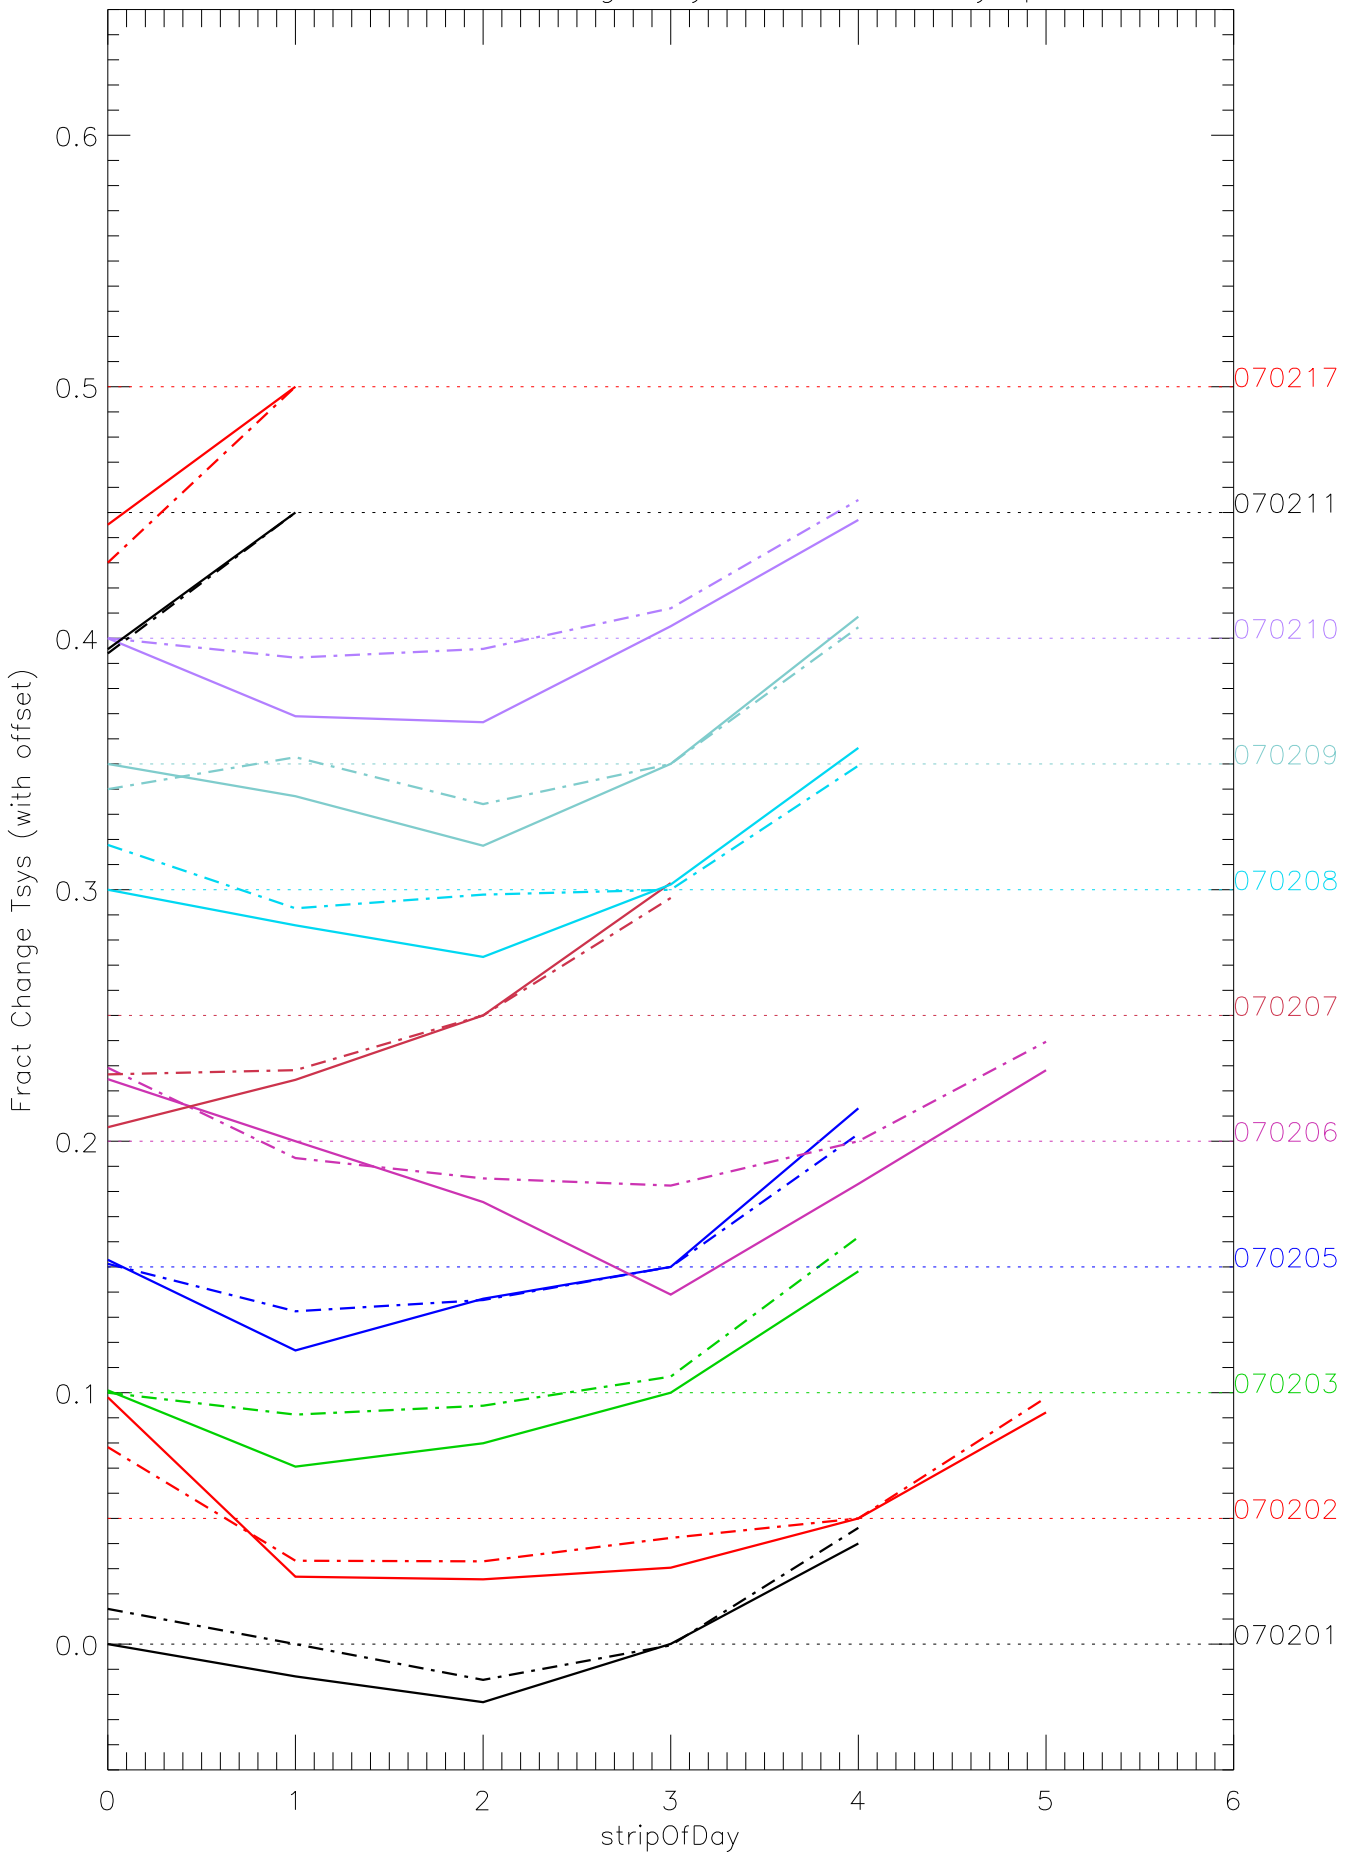

a2048 fractional change TsysK for each day. pixel:0

a2048 fractional change TsysK for each day. pixel:1

a2048 fractional change TsysK for each day. pixel:2

a2048 fractional change TsysK for each day. pixel:3

a2048 fractional change TsysK for each day. pixel:4

a2048 fractional change TsysK for each day. pixel:5

a2048 fractional change TsysK for each day. pixel:6