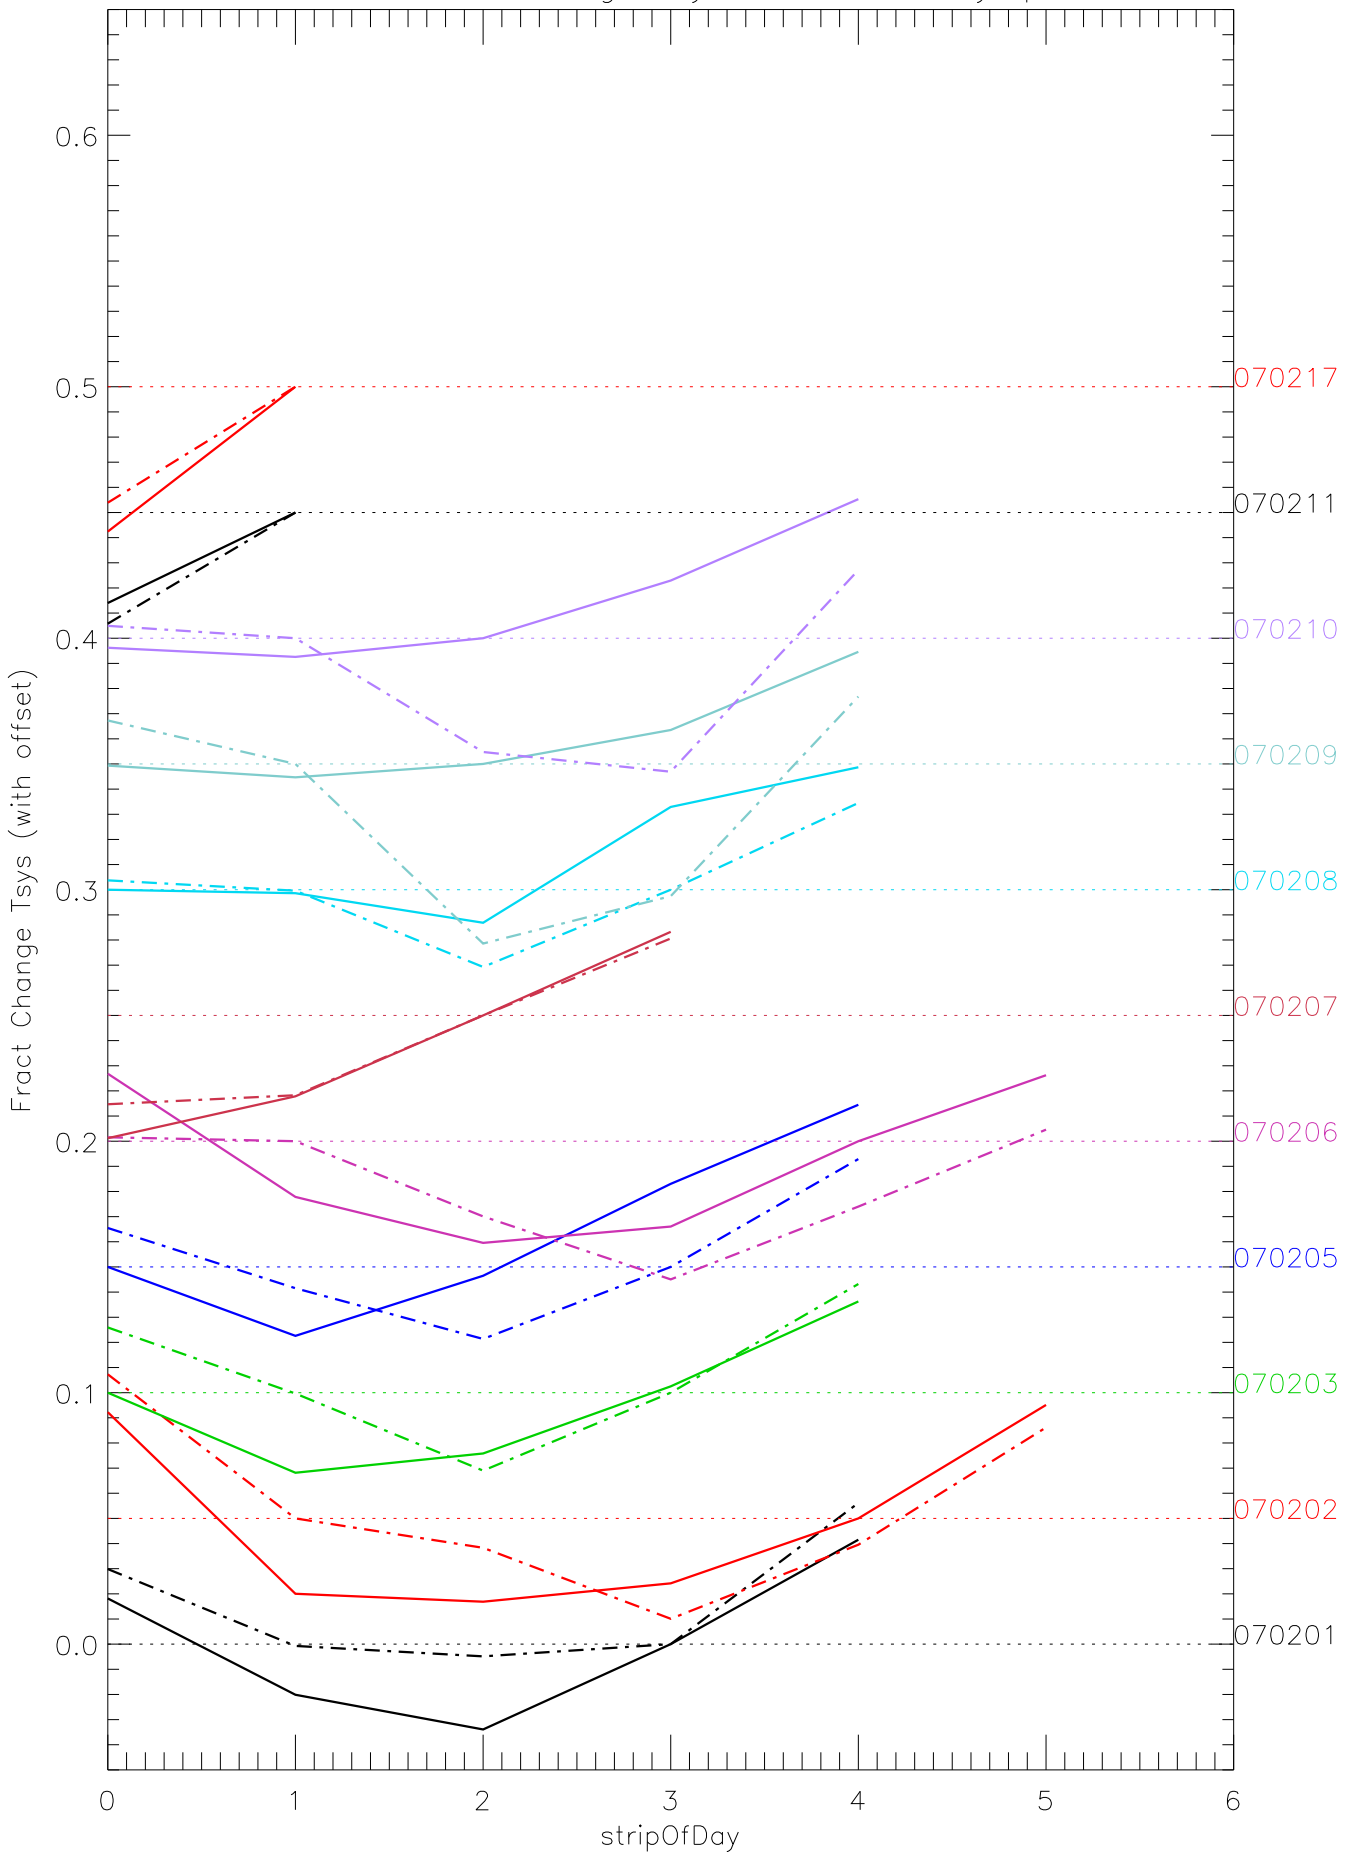

a2048 fractional change TsysK for each day. pixel:0

a2048 fractional change TsysK for each day. pixel:1

a2048 fractional change TsysK for each day. pixel:2

a2048 fractional change TsysK for each day. pixel:3

a2048 fractional change TsysK for each day. pixel:4

a2048 fractional change TsysK for each day. pixel:5

a2048 fractional change TsysK for each day. pixel:6