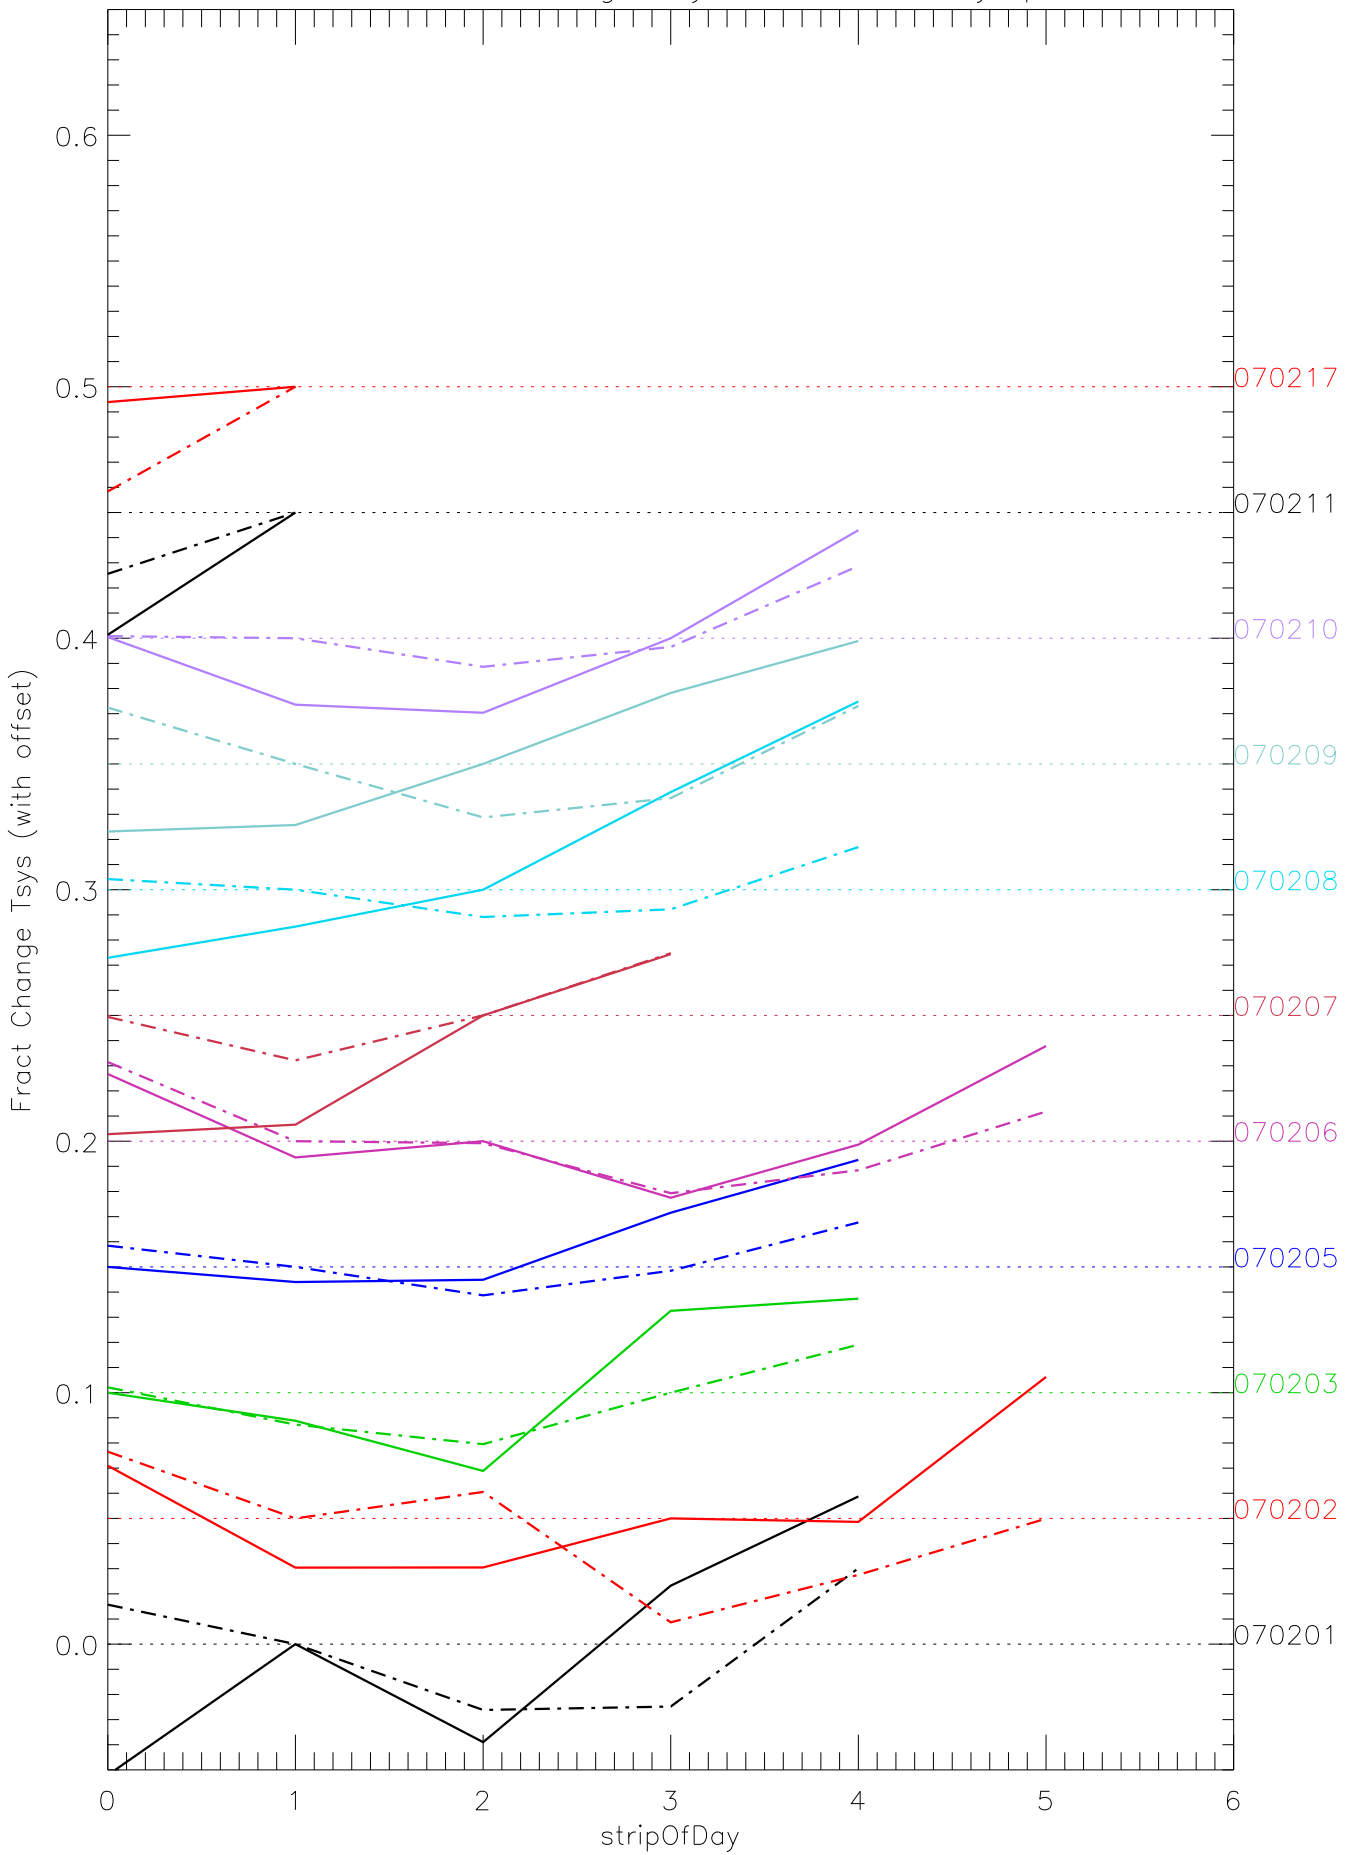

a2048 fractional change TsysK for each day. pixel:0

a2048 fractional change TsysK for each day. pixel:1

a2048 fractional change TsysK for each day. pixel:2

a2048 fractional change TsysK for each day. pixel:3

a2048 fractional change TsysK for each day. pixel:4

a2048 fractional change TsysK for each day. pixel:5

a2048 fractional change TsysK for each day. pixel:6