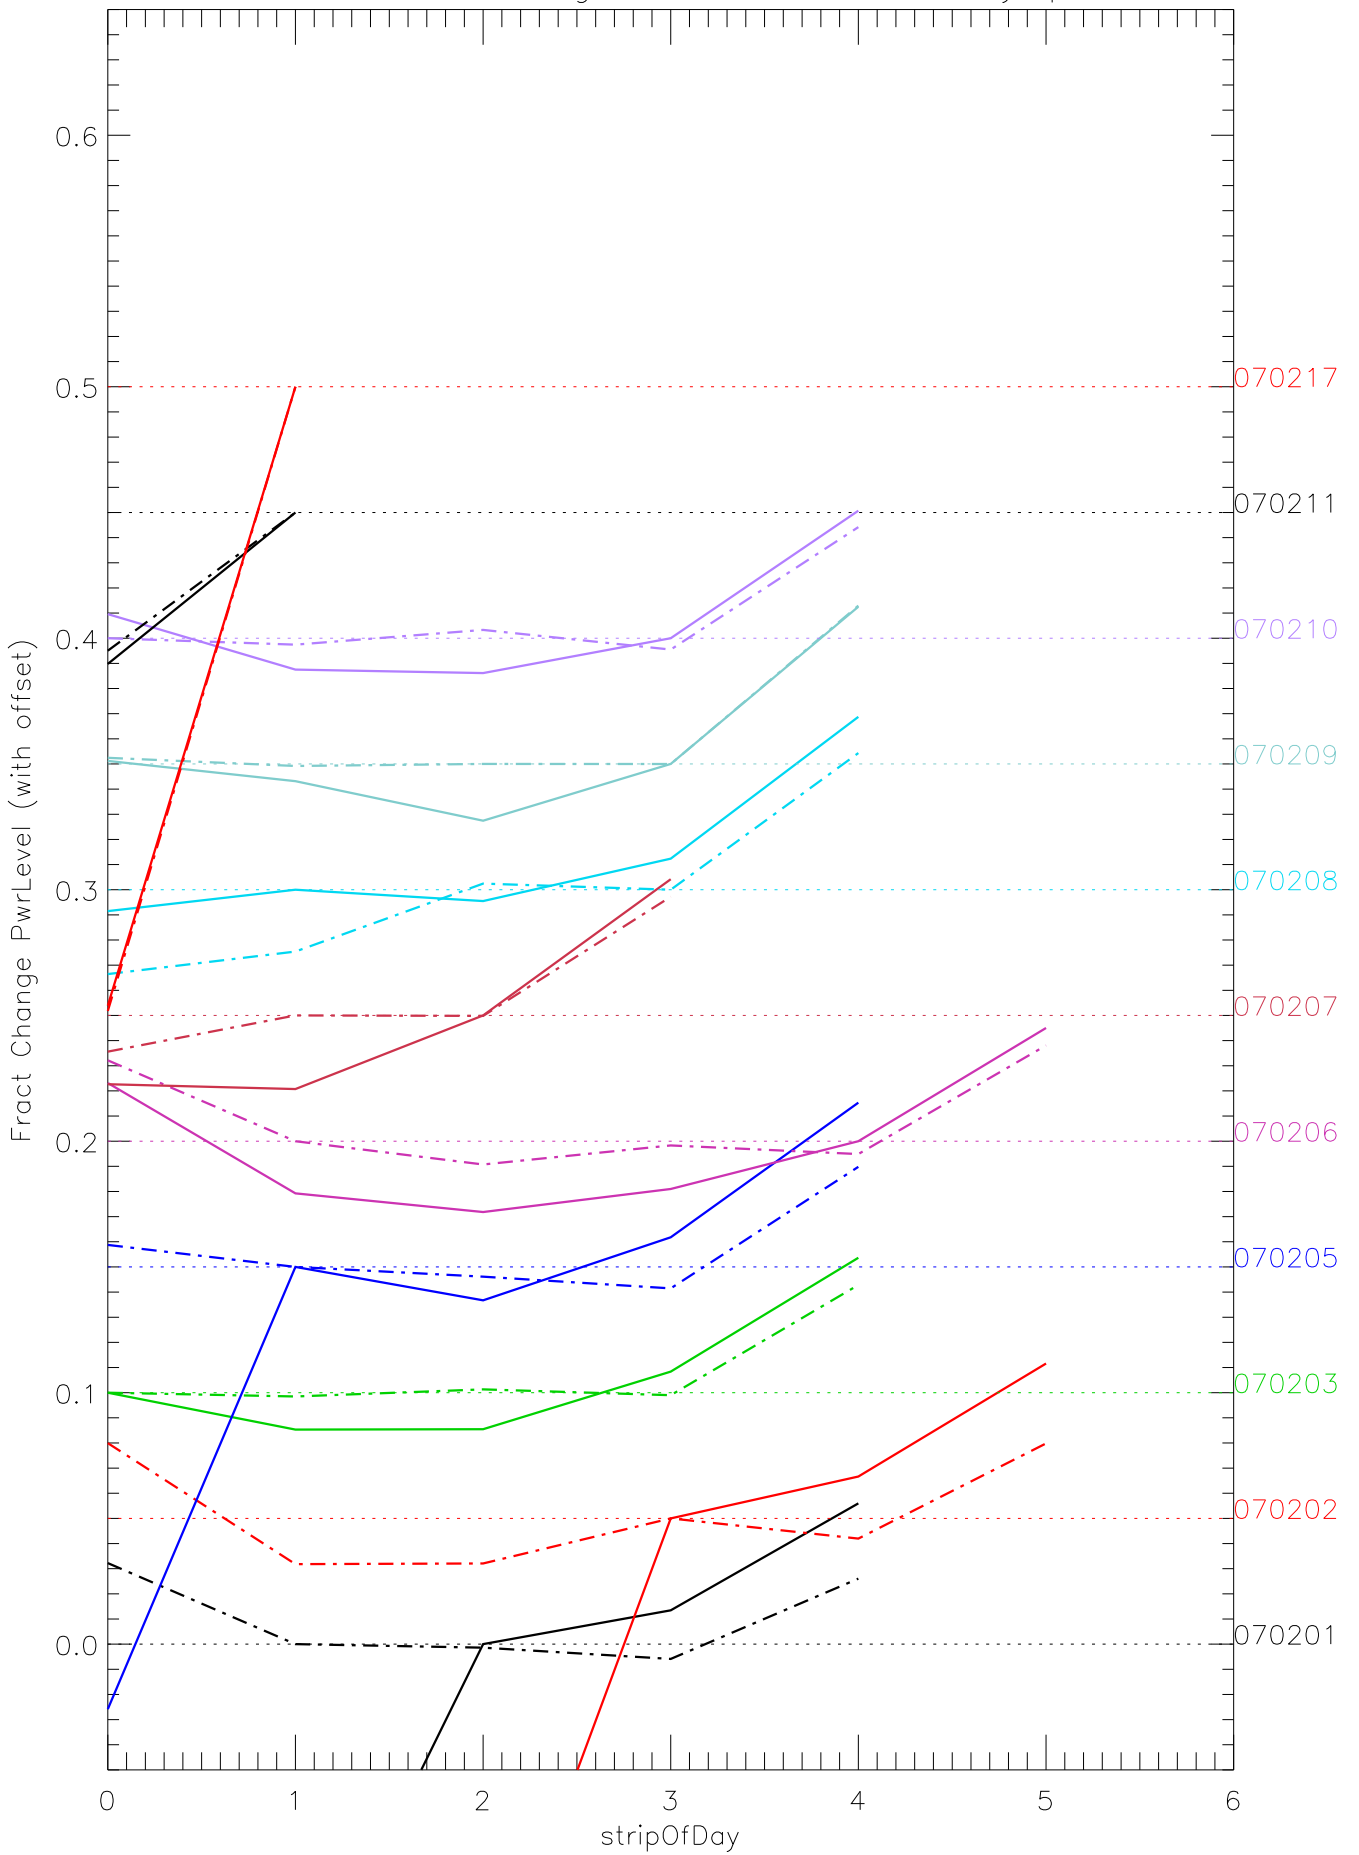

a2048 fractional change PwrLevel for each day. pixel:0

a2048 fractional change PwrLevel for each day. pixel:1

a2048 fractional change PwrLevel for each day. pixel:3

a2048 fractional change PwrLevel for each day. pixel:4

a2048 fractional change PwrLevel for each day. pixel:5

a2048 fractional change PwrLevel for each day. pixel:6