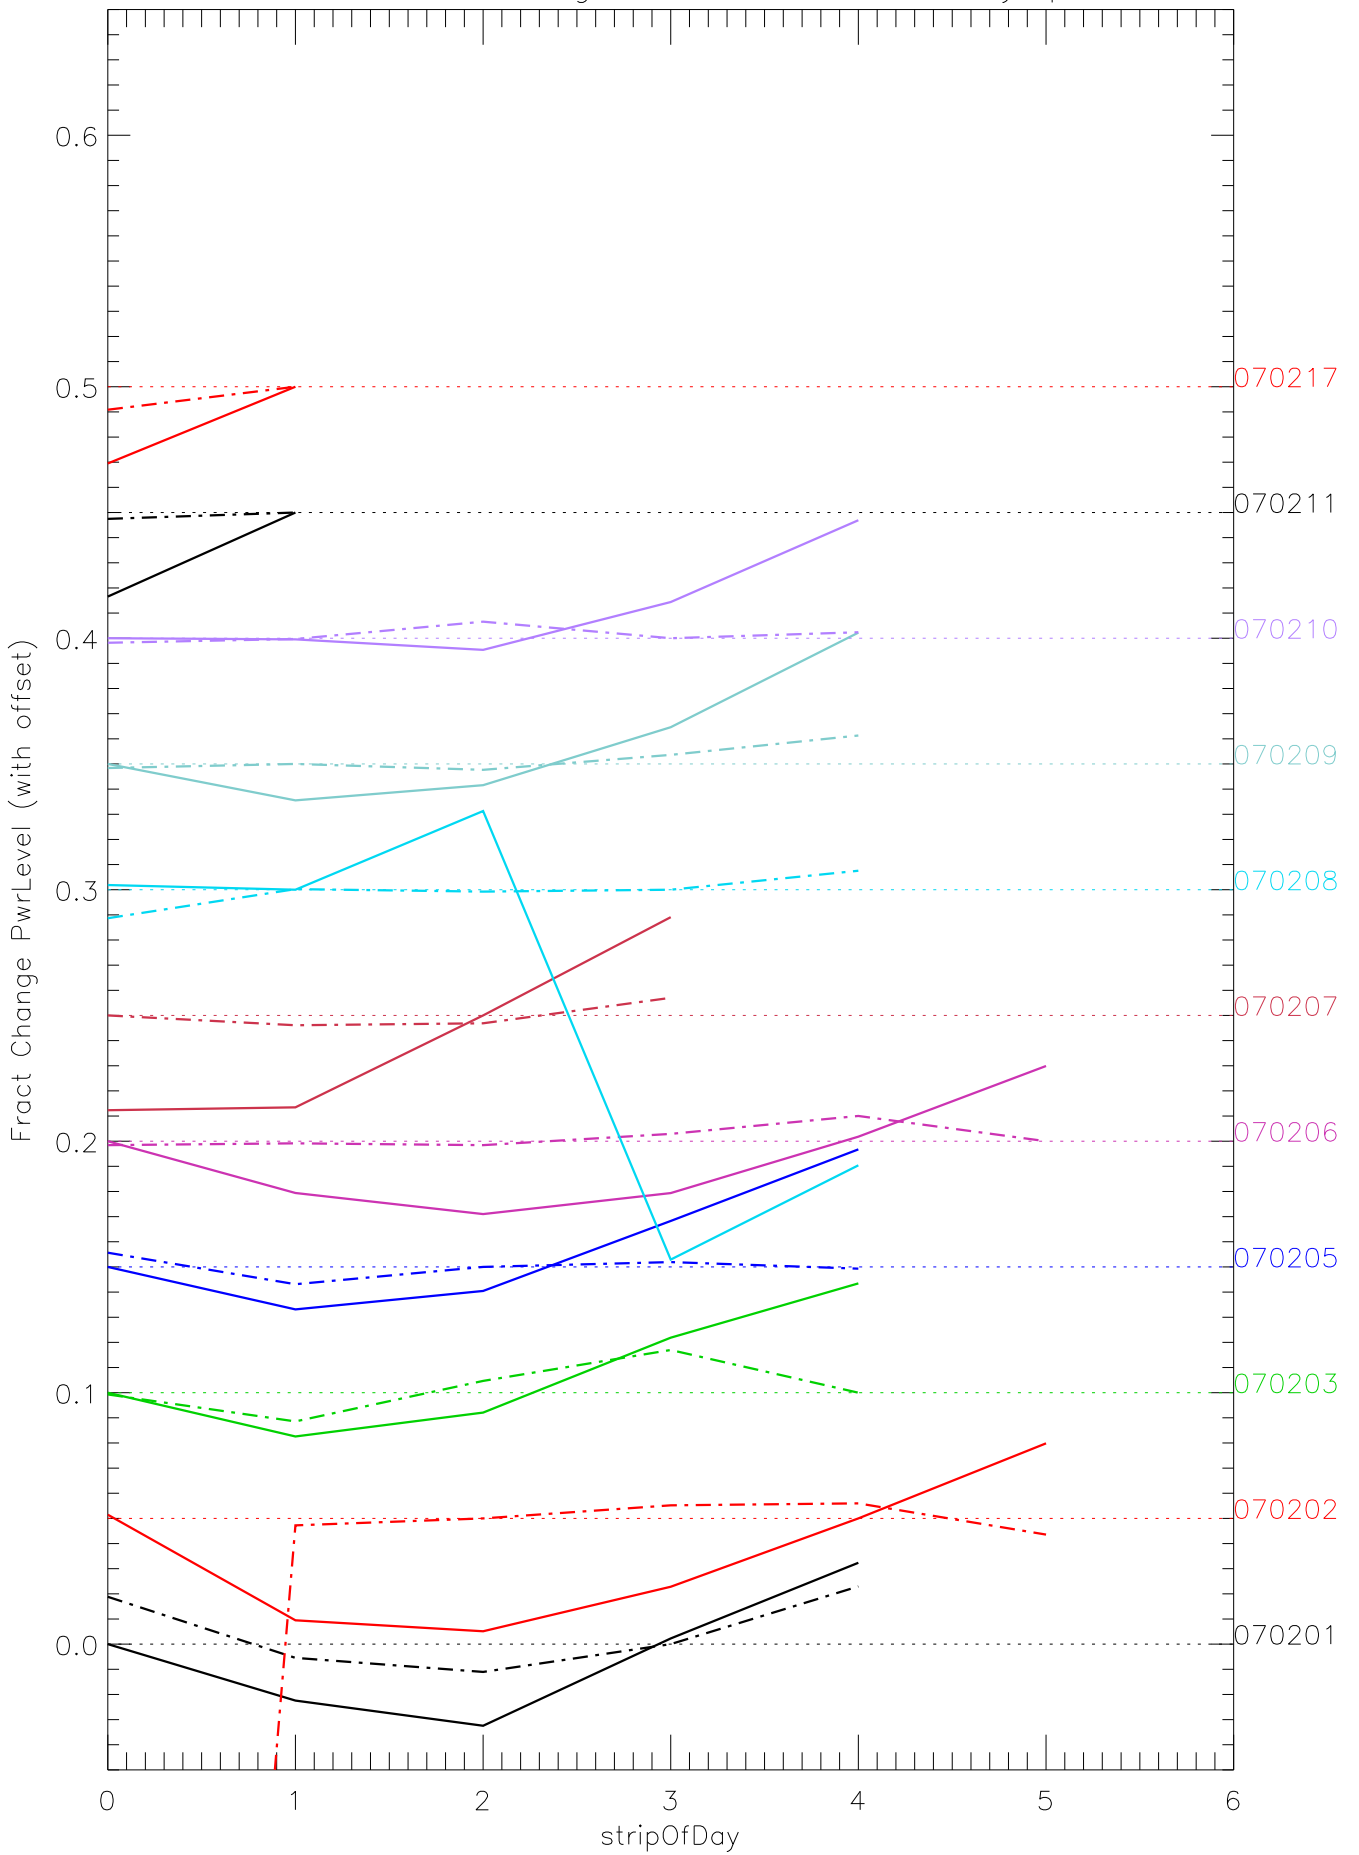

a2048 fractional change PwrLevel for each day. pixel:0

a2048 fractional change PwrLevel for each day. pixel:1

a2048 fractional change PwrLevel for each day. pixel:3

a2048 fractional change PwrLevel for each day. pixel:4

a2048 fractional change PwrLevel for each day. pixel:5

a2048 fractional change PwrLevel for each day. pixel:6