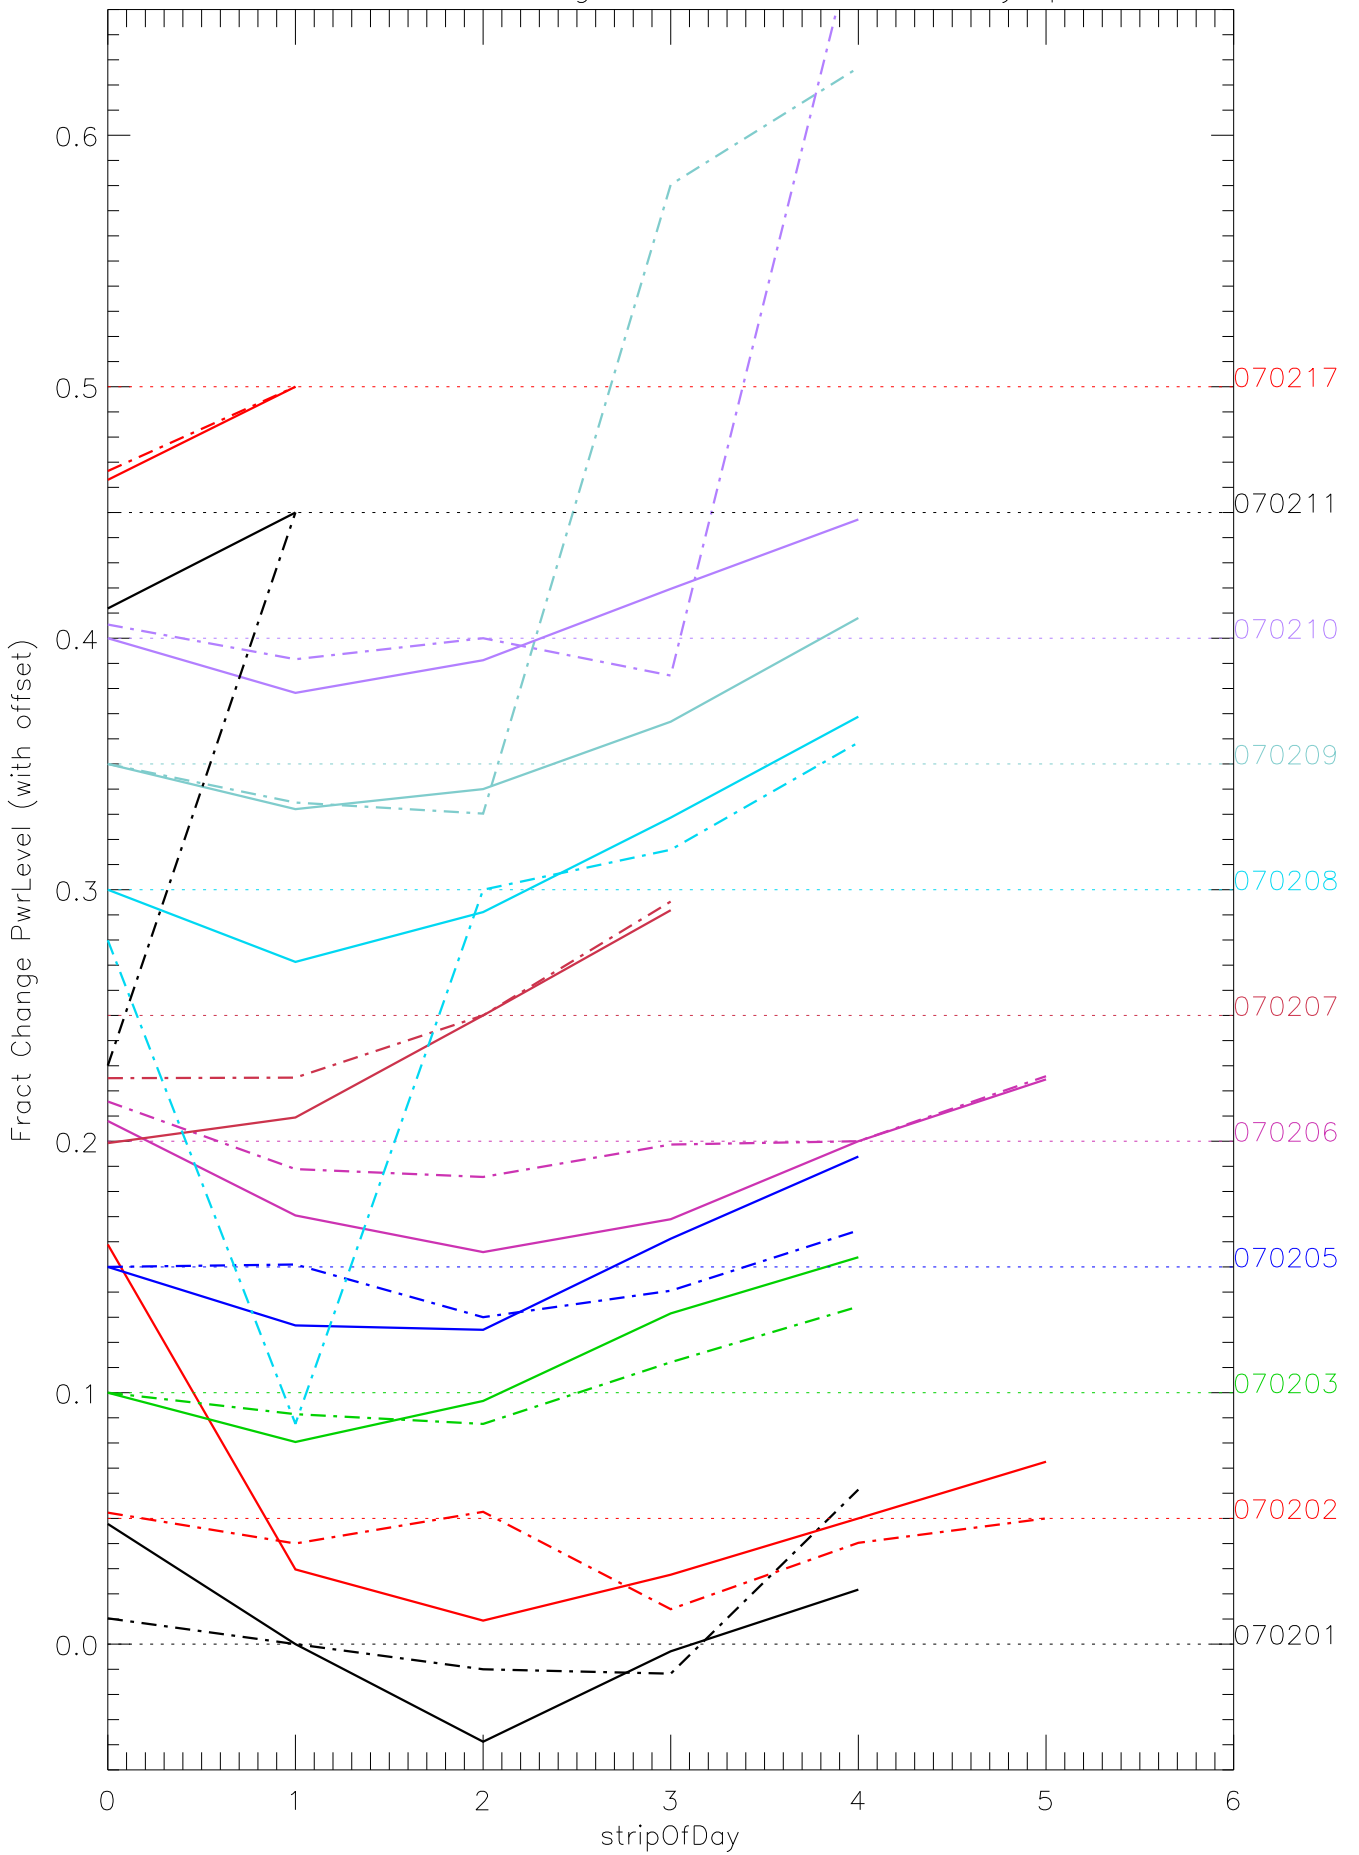

a2048 fractional change PwrLevel for each day. pixel:0

a2048 fractional change PwrLevel for each day. pixel:1

a2048 fractional change PwrLevel for each day. pixel:3

a2048 fractional change PwrLevel for each day. pixel:4

a2048 fractional change PwrLevel for each day. pixel:5

a2048 fractional change PwrLevel for each day. pixel:6