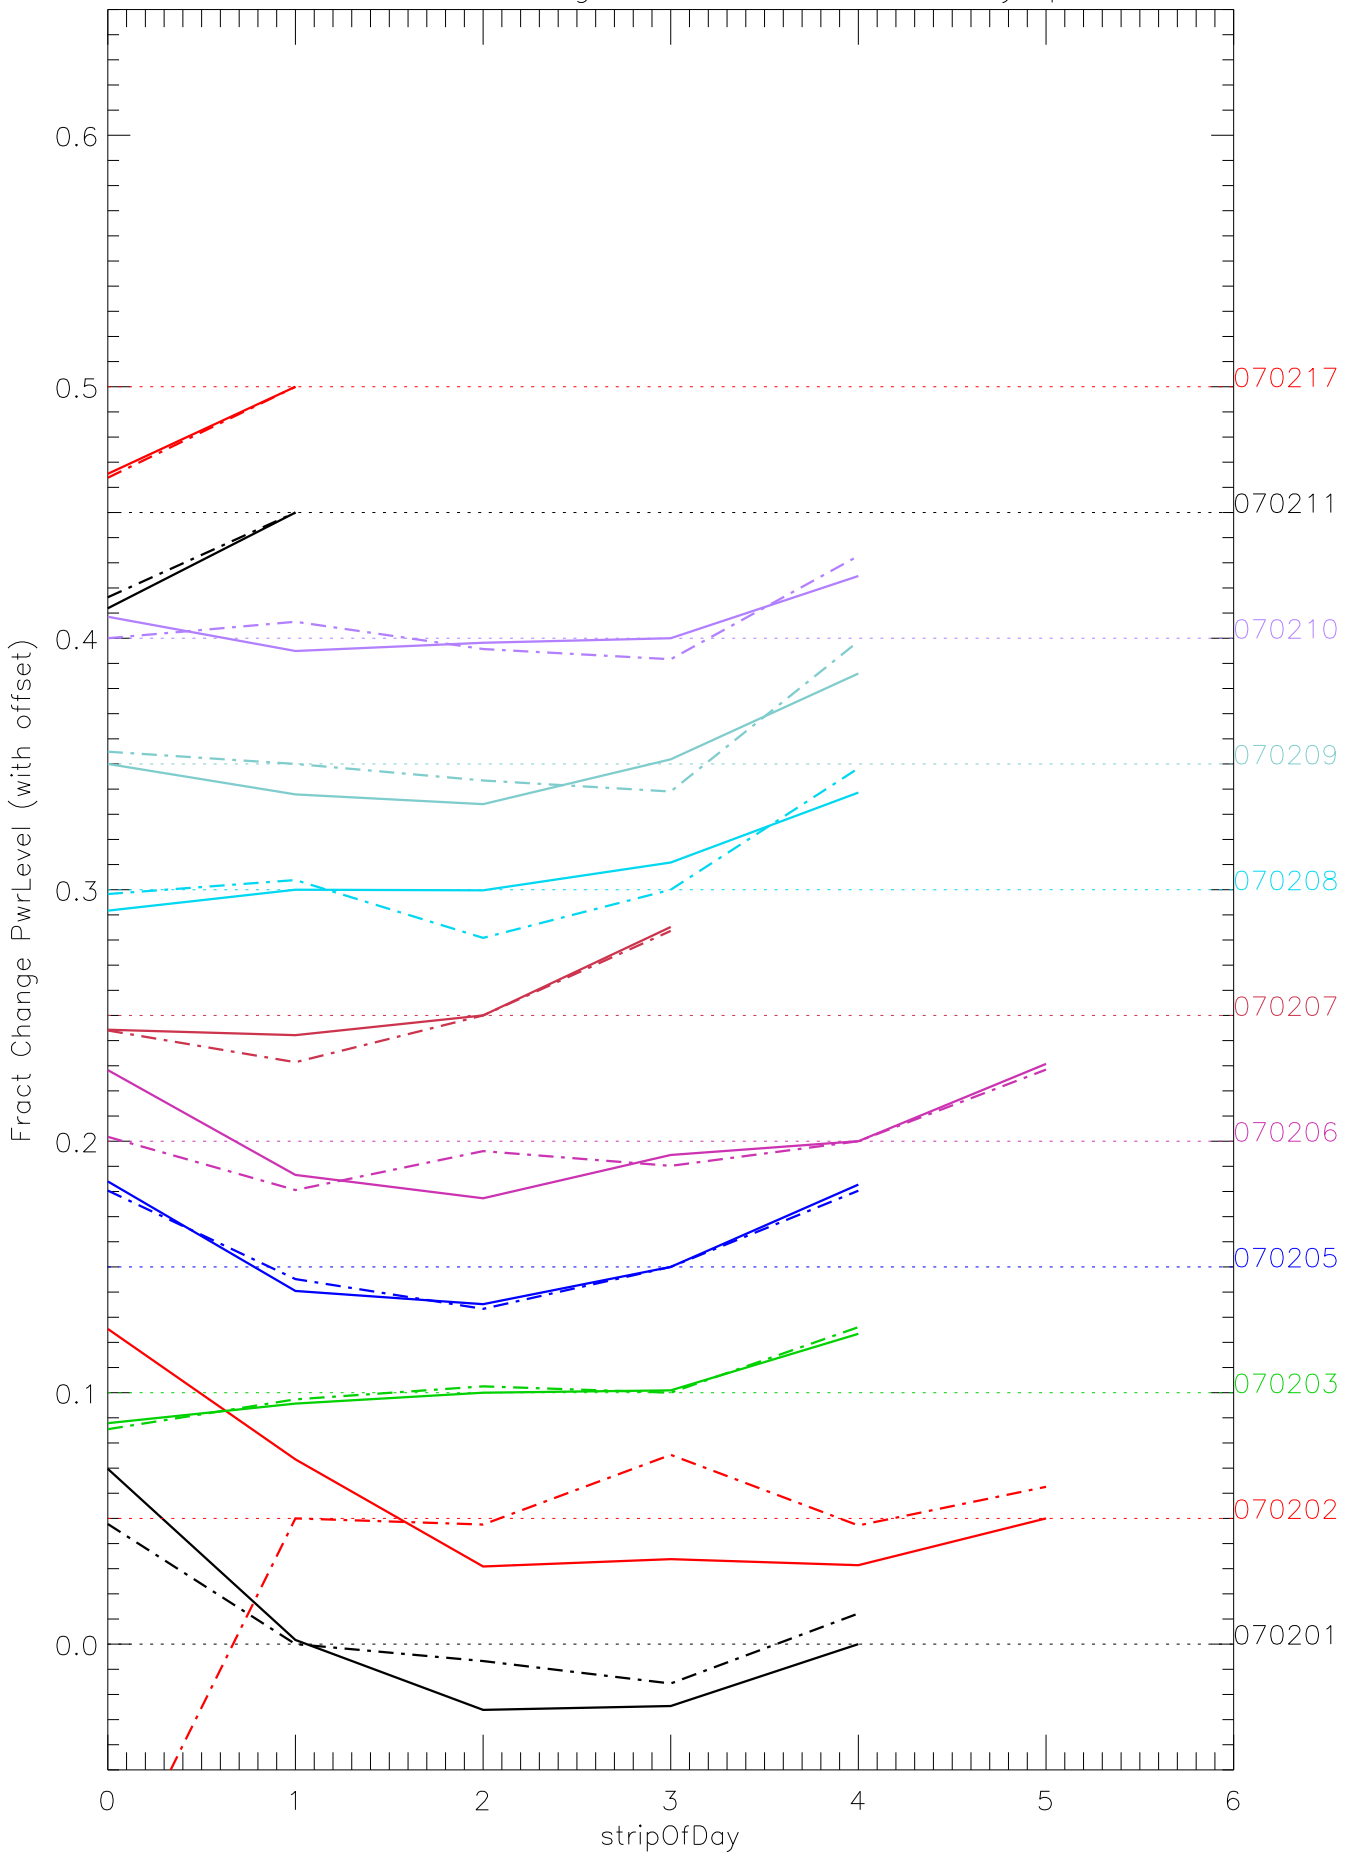

a2048 fractional change PwrLevel for each day. pixel:0

a2048 fractional change PwrLevel for each day. pixel:1

a2048 fractional change PwrLevel for each day. pixel:3

a2048 fractional change PwrLevel for each day. pixel:4

a2048 fractional change PwrLevel for each day. pixel:5

a2048 fractional change PwrLevel for each day. pixel:6