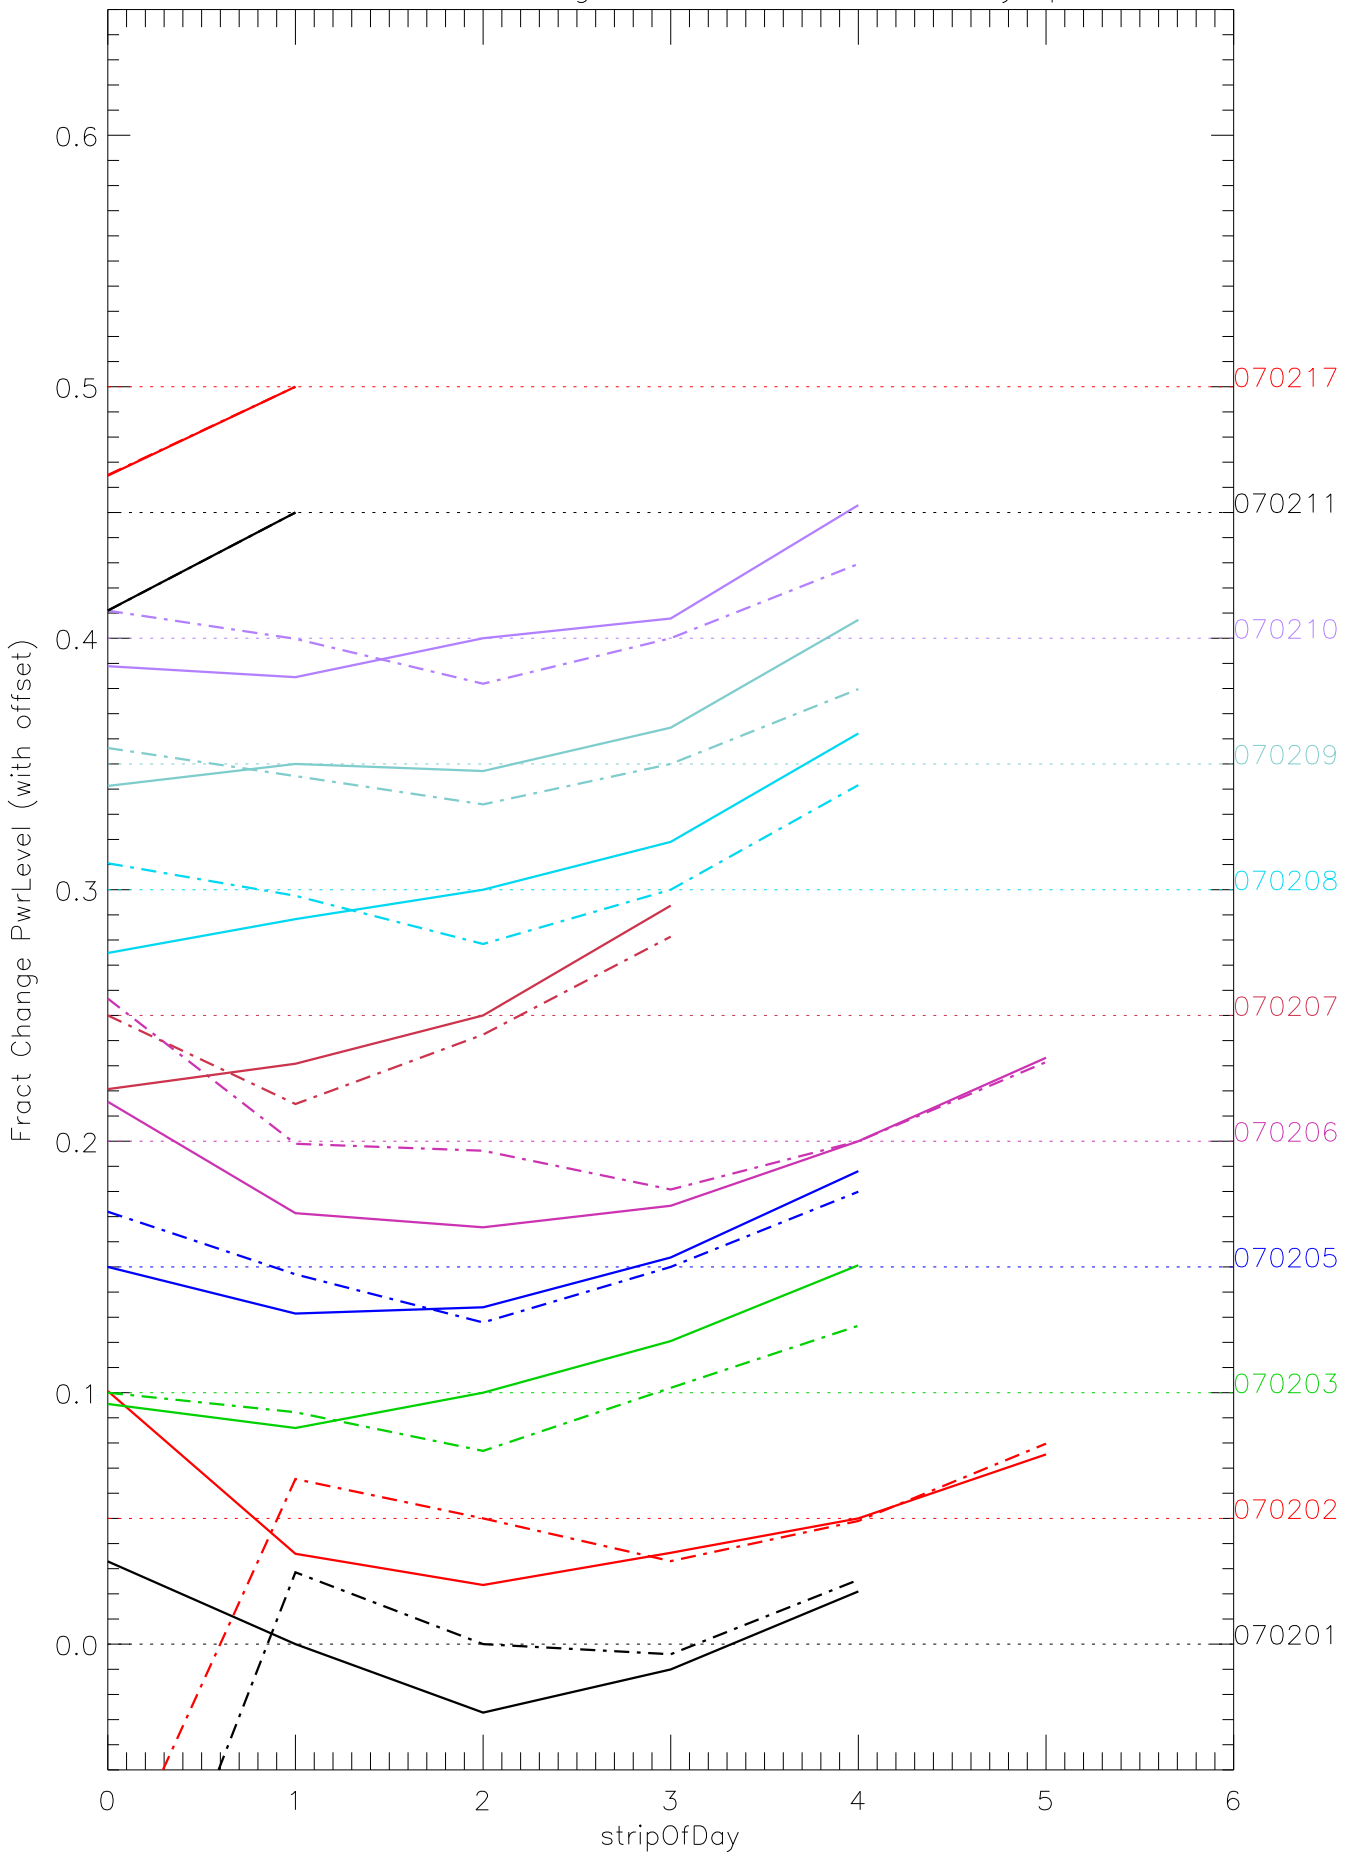

a2048 fractional change PwrLevel for each day. pixel:0

a2048 fractional change PwrLevel for each day. pixel:1

a2048 fractional change PwrLevel for each day. pixel:3

a2048 fractional change PwrLevel for each day. pixel:4

a2048 fractional change PwrLevel for each day. pixel:5

a2048 fractional change PwrLevel for each day. pixel:6