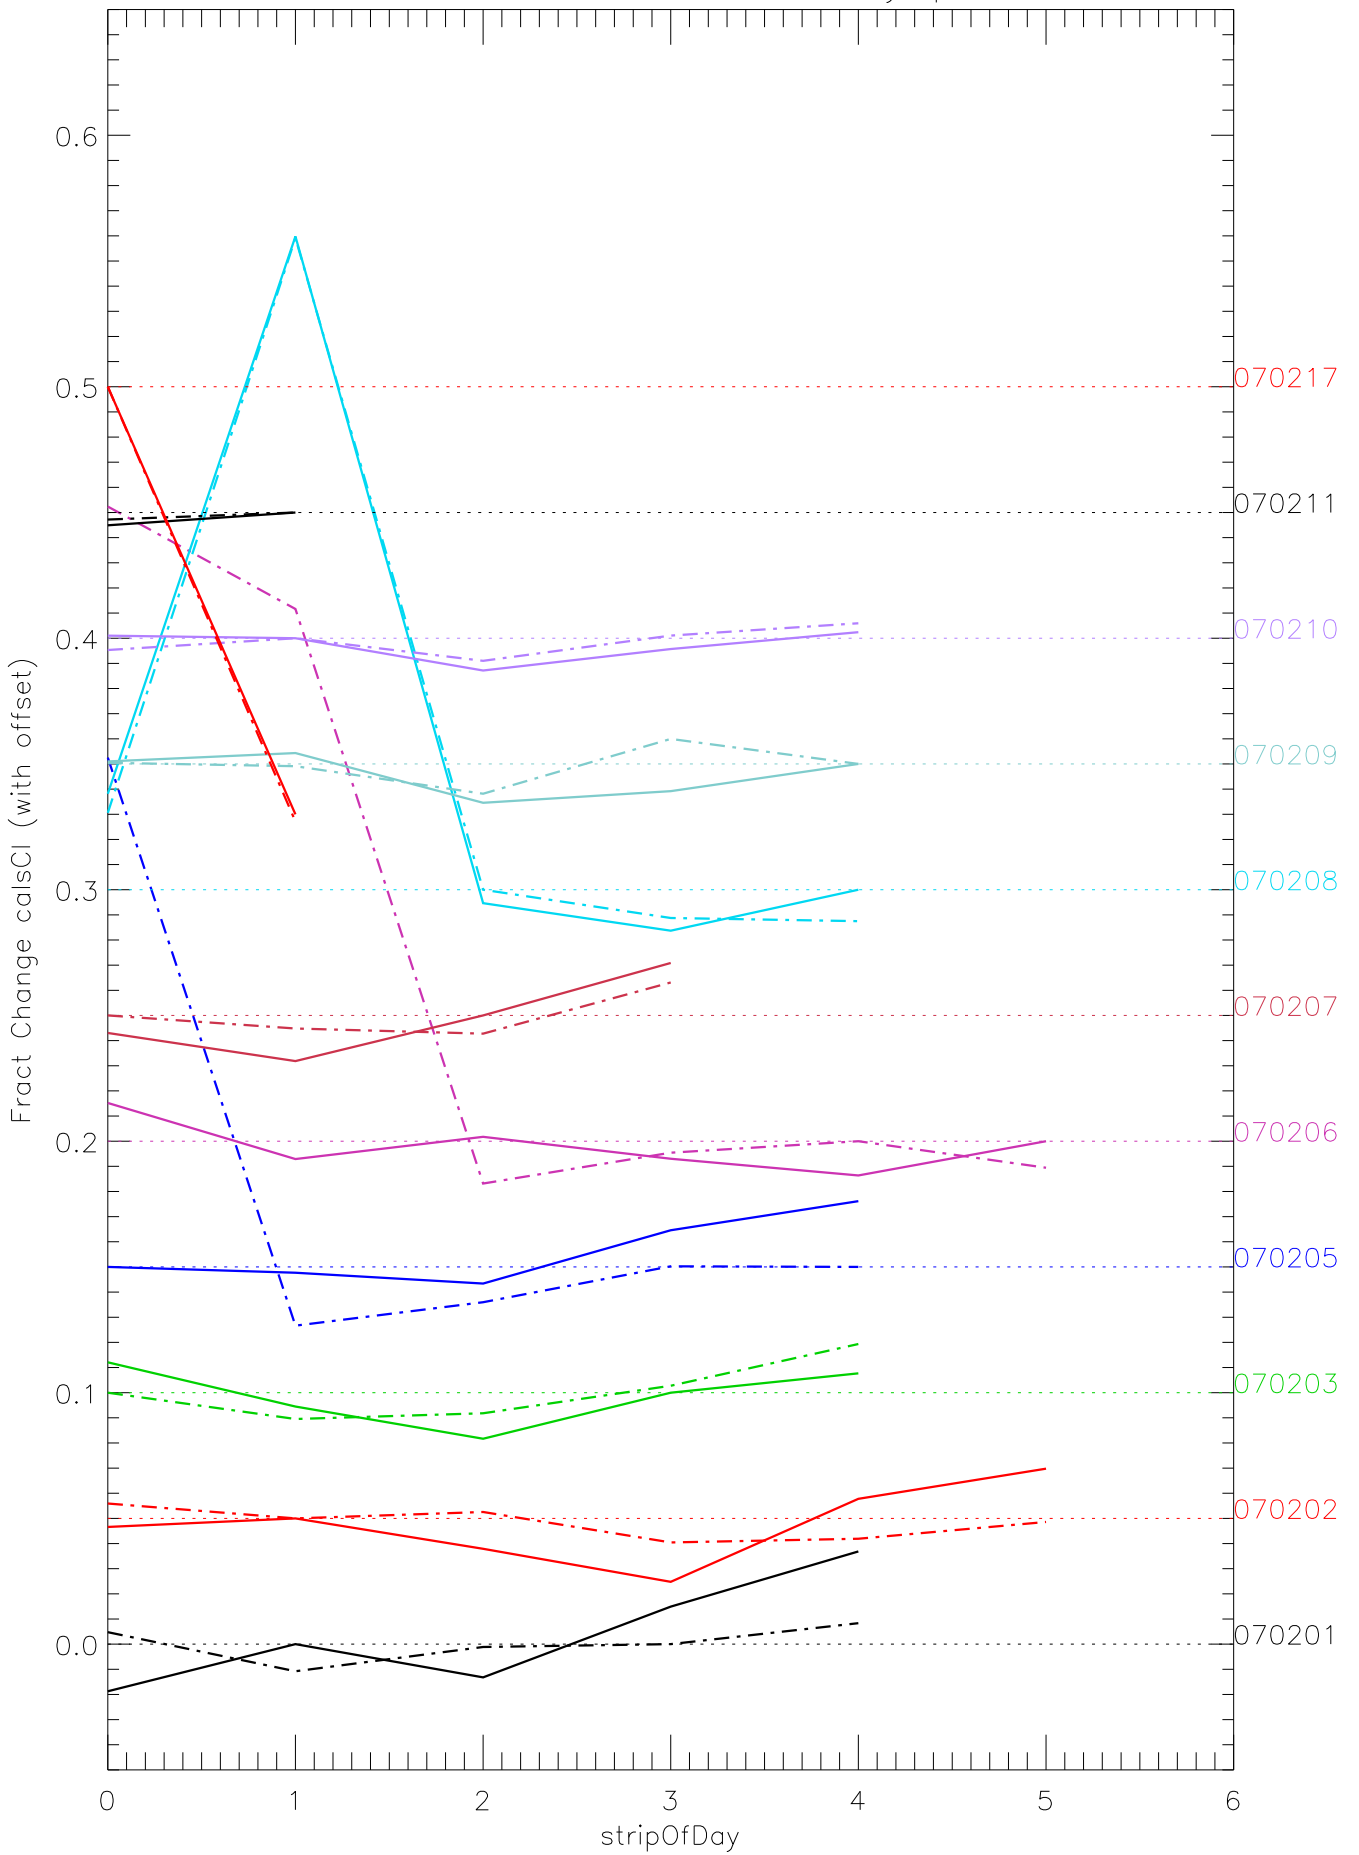

a2048 calsci factors for each day. pixel:0

a2048 calsci factors for each day. pixel:1

a2048 calsci factors for each day. pixel:2

a2048 calsci factors for each day. pixel:3

a2048 calsci factors for each day. pixel:4

a2048 calsci factors for each day. pixel:5

a2048 calsci factors for each day. pixel:6