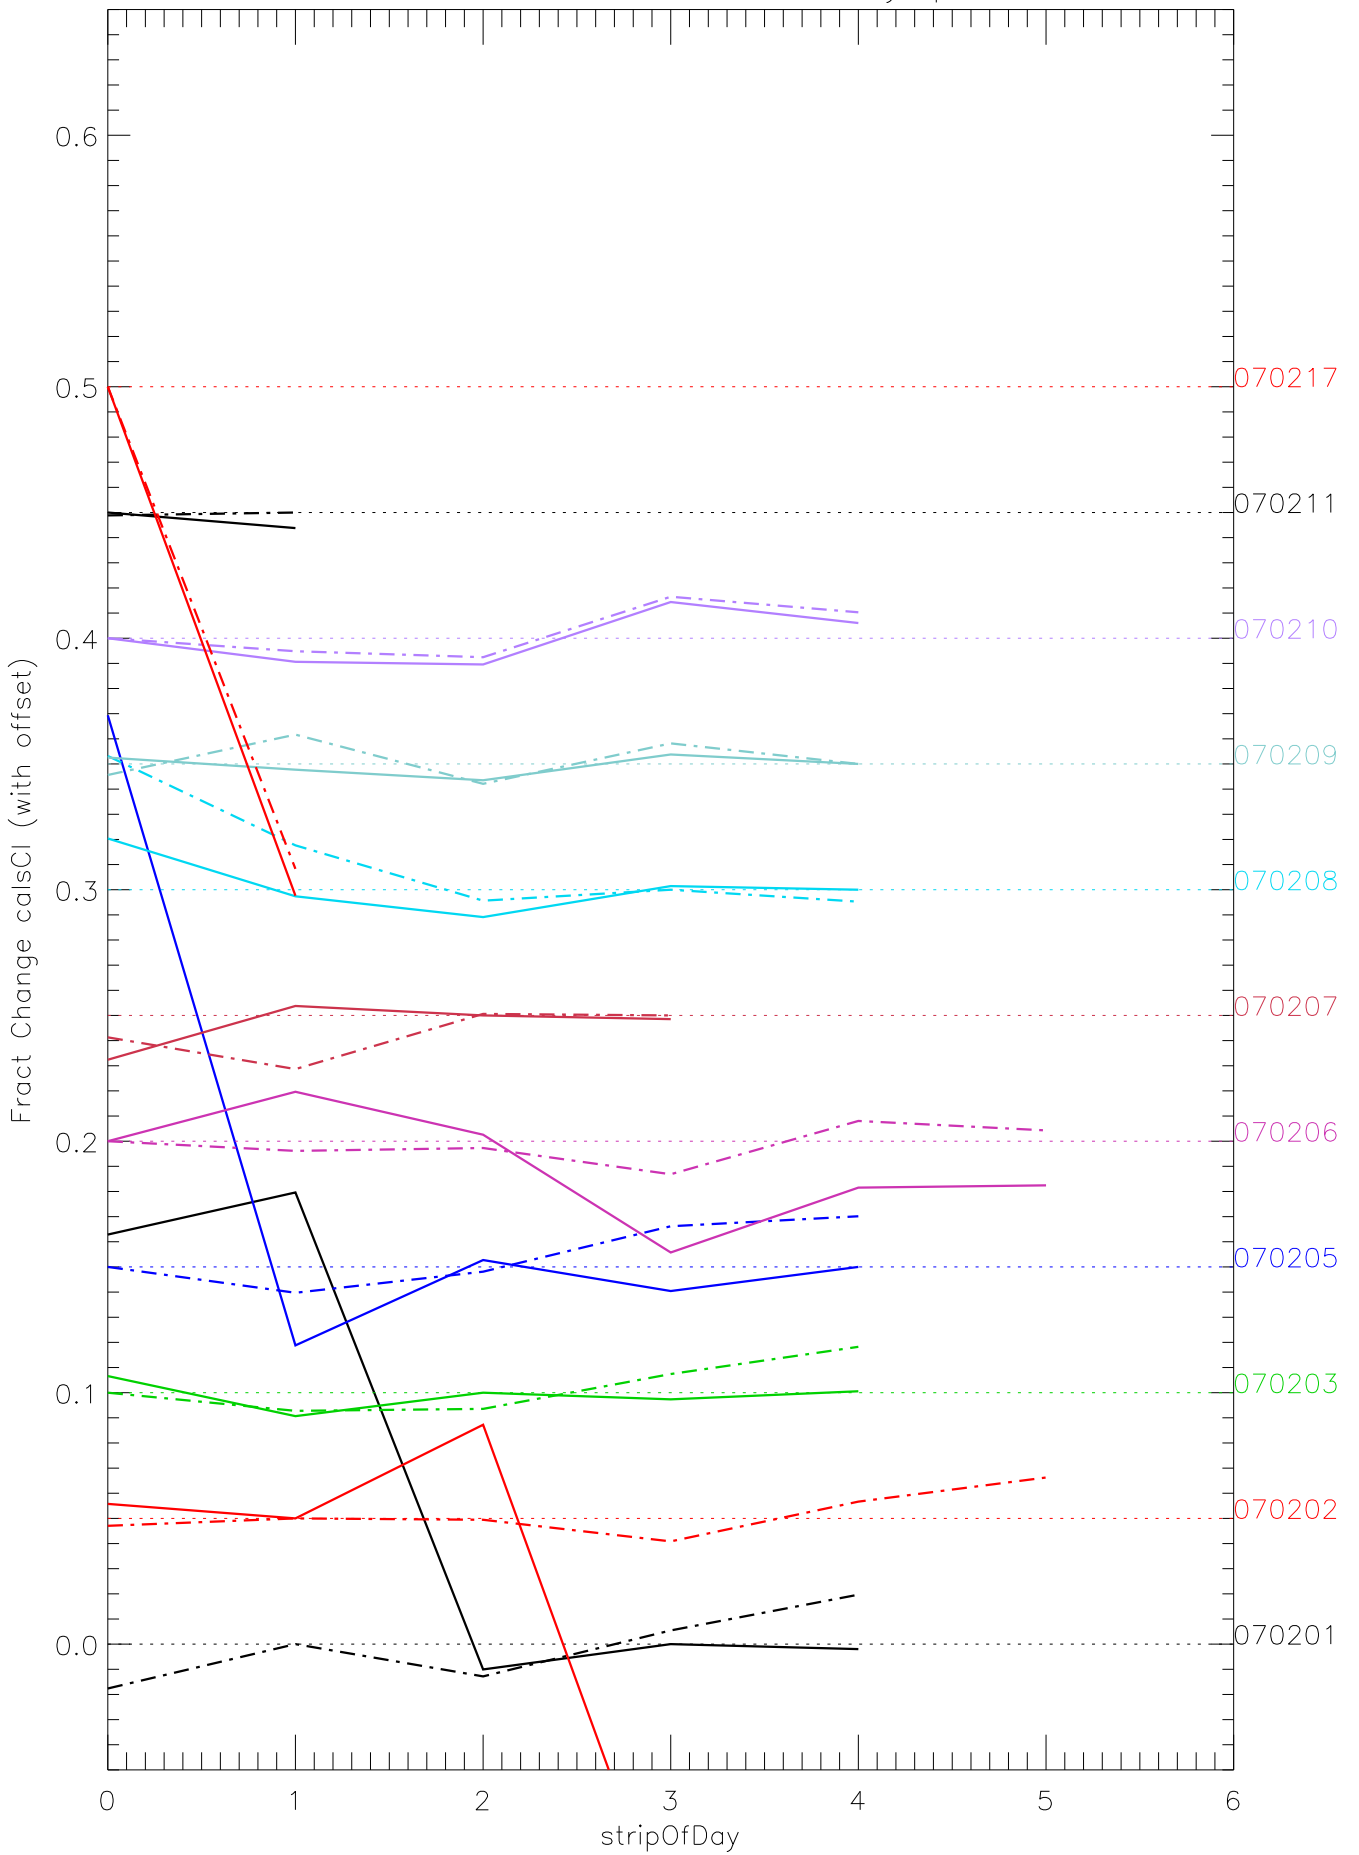

a2048 calsci factors for each day. pixel:0

a2048 calsci factors for each day. pixel:1

a2048 calsci factors for each day. pixel:2

a2048 calsci factors for each day. pixel:3

a2048 calsci factors for each day. pixel:4

a2048 calsci factors for each day. pixel:5

a2048 calsci factors for each day. pixel:6