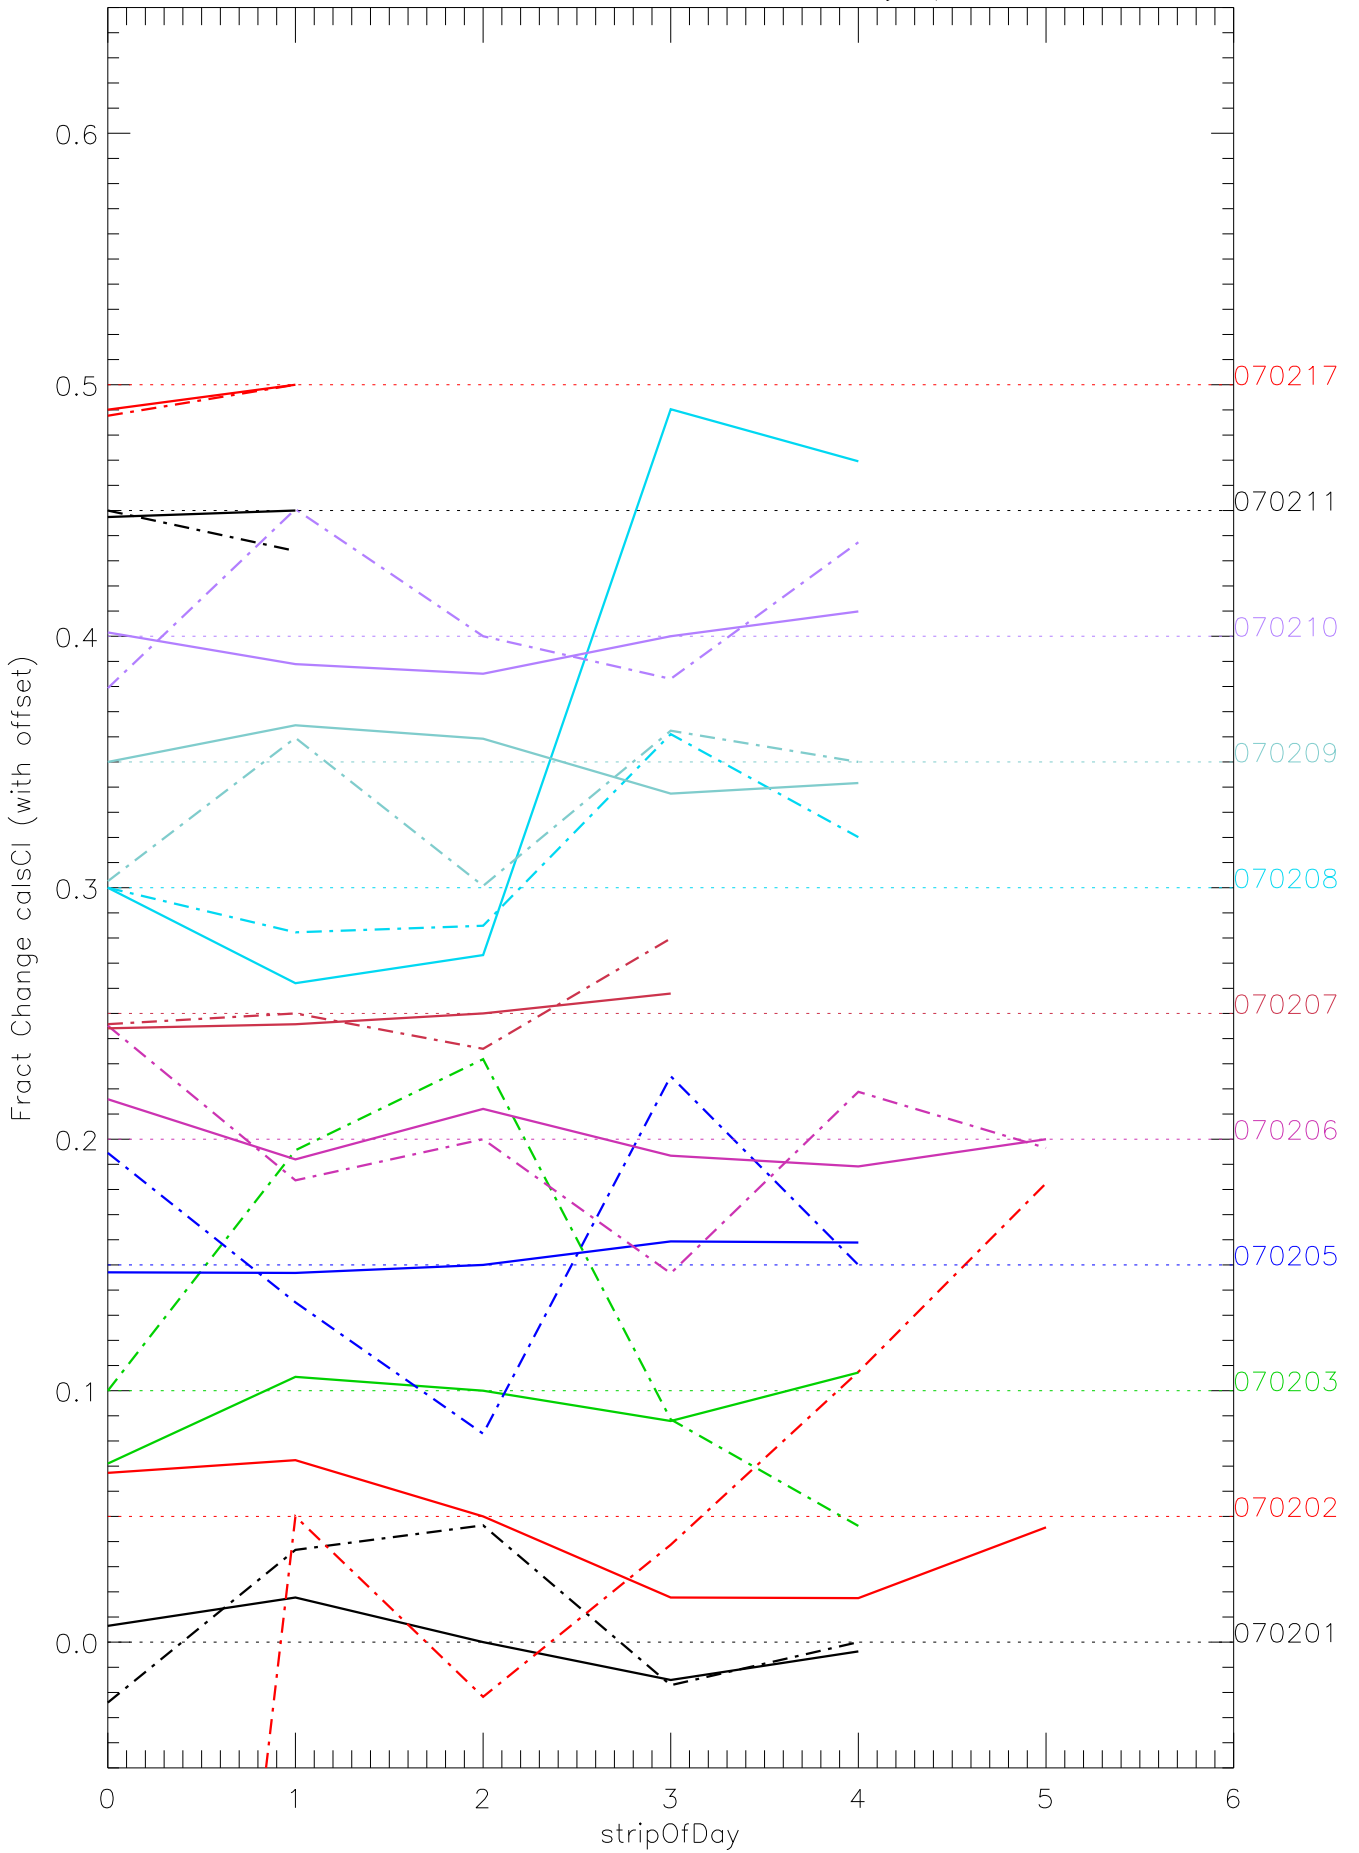

a2048 calsci factors for each day. pixel:0

a2048 calsci factors for each day. pixel:1

a2048 calsci factors for each day. pixel:2

a2048 calsci factors for each day. pixel:3

a2048 calsci factors for each day. pixel:4

a2048 calsci factors for each day. pixel:5

a2048 calsci factors for each day. pixel:6