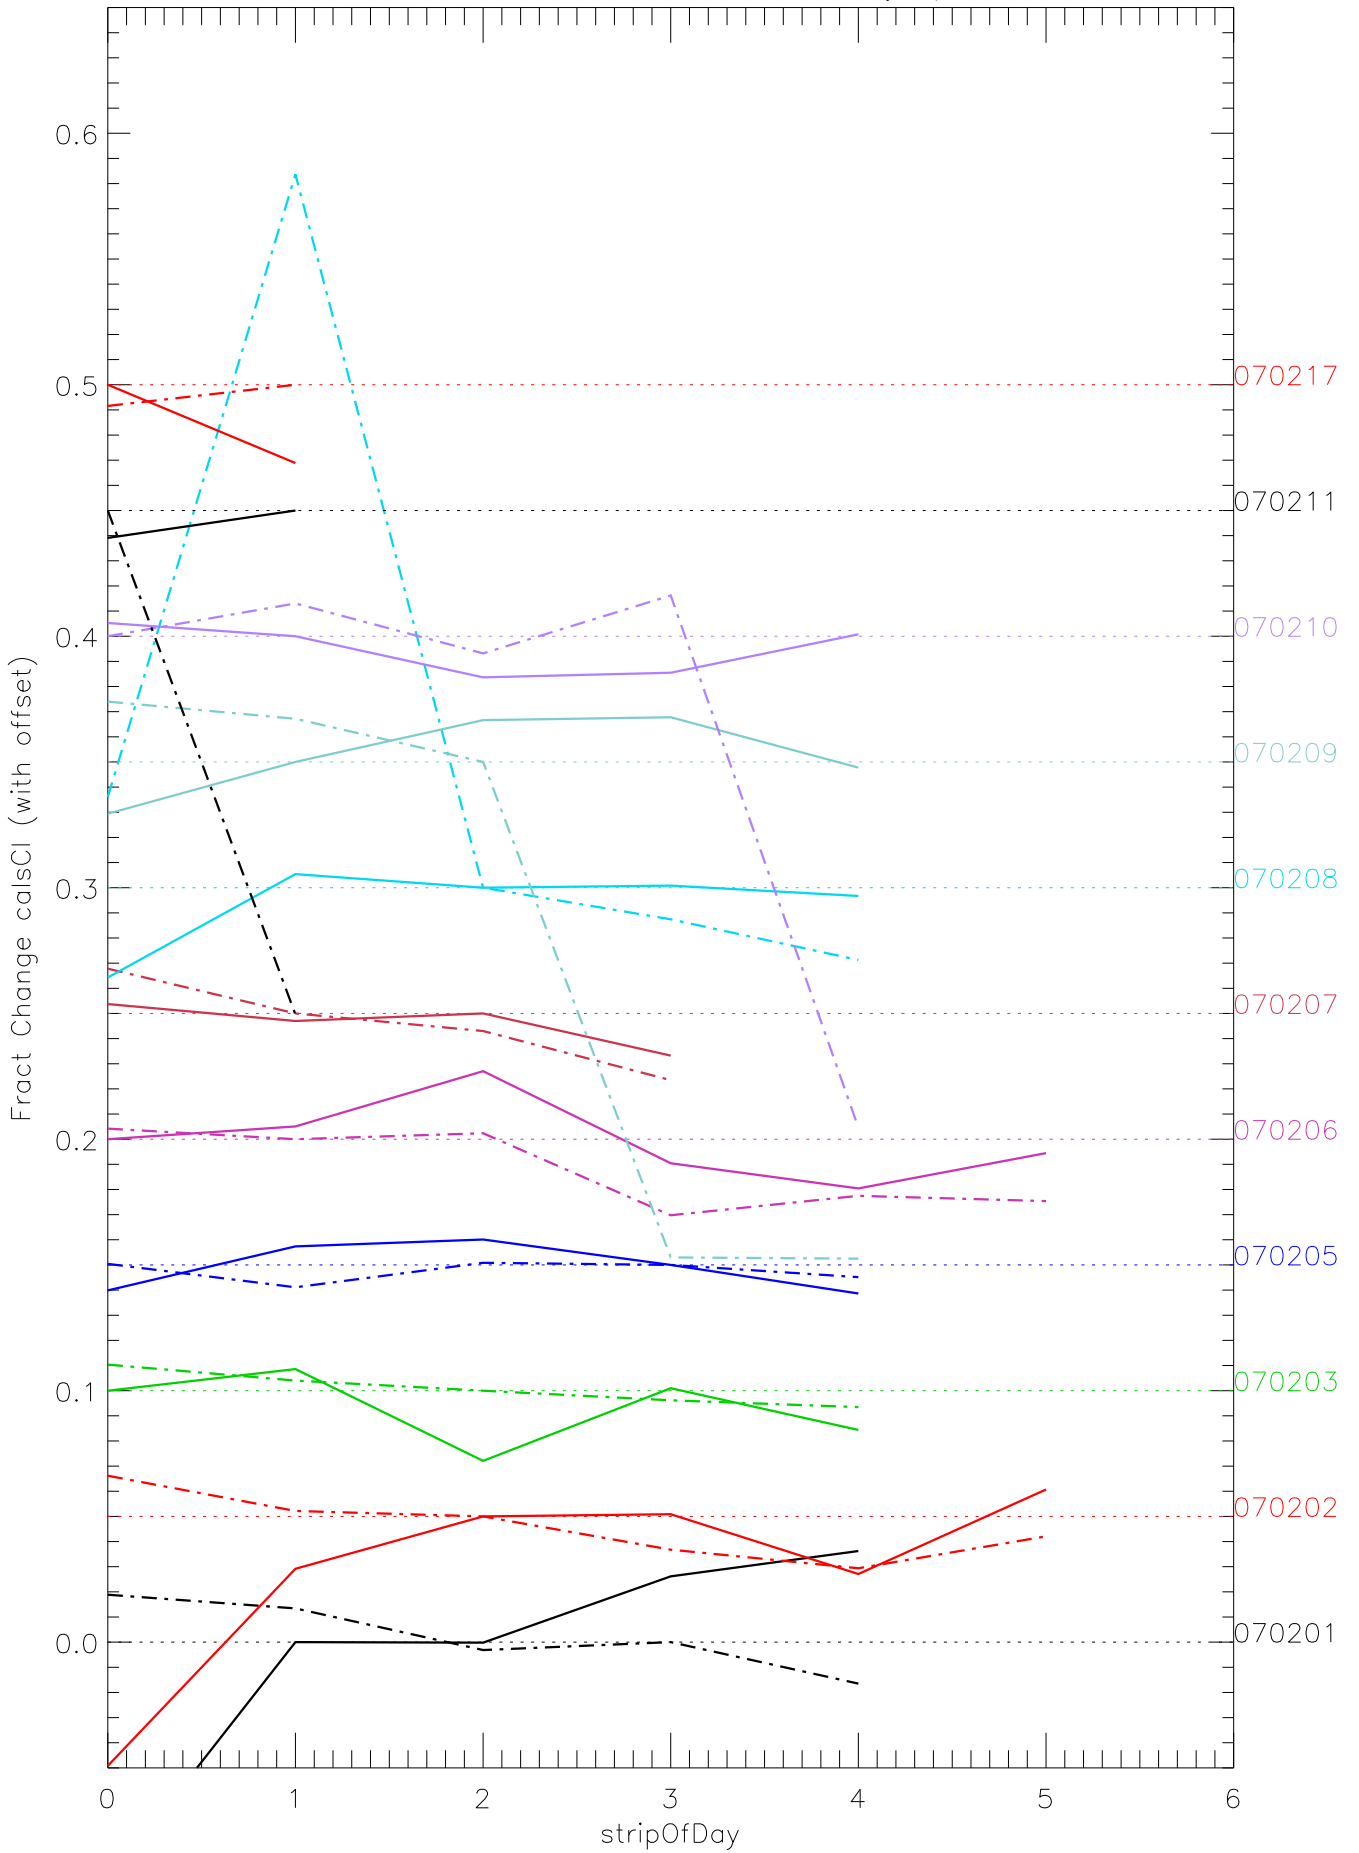

a2048 calsci factors for each day. pixel:0

a2048 calsci factors for each day. pixel:1

a2048 calsci factors for each day. pixel:2

a2048 calsci factors for each day. pixel:3

a2048 calsci factors for each day. pixel:4

a2048 calsci factors for each day. pixel:5

a2048 calsci factors for each day. pixel:6