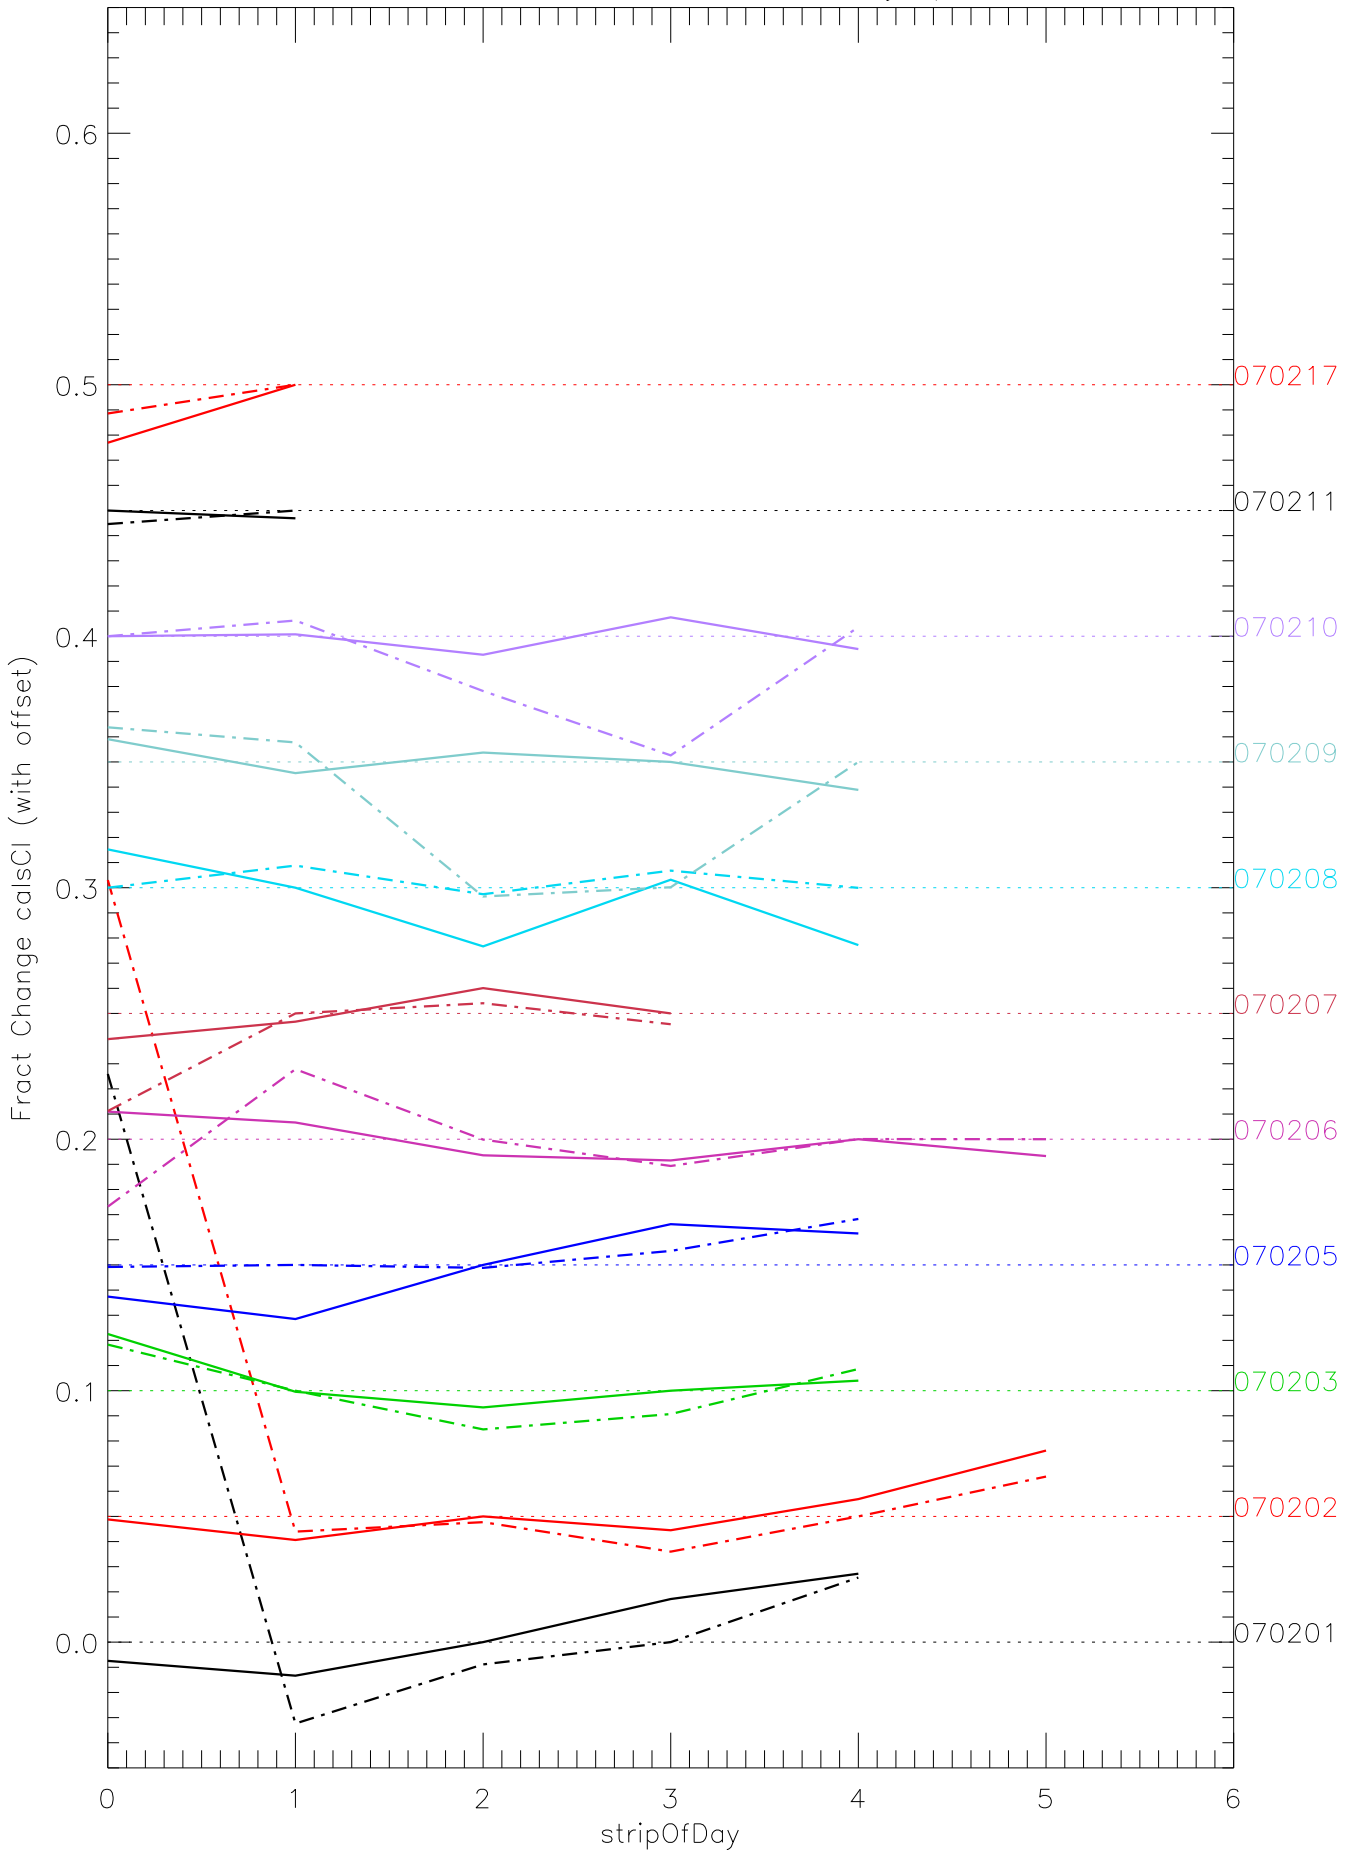

a2048 calsci factors for each day. pixel:0

a2048 calsci factors for each day. pixel:1

a2048 calsci factors for each day. pixel:2

a2048 calsci factors for each day. pixel:3

a2048 calsci factors for each day. pixel:4

a2048 calsci factors for each day. pixel:5

a2048 calsci factors for each day. pixel:6