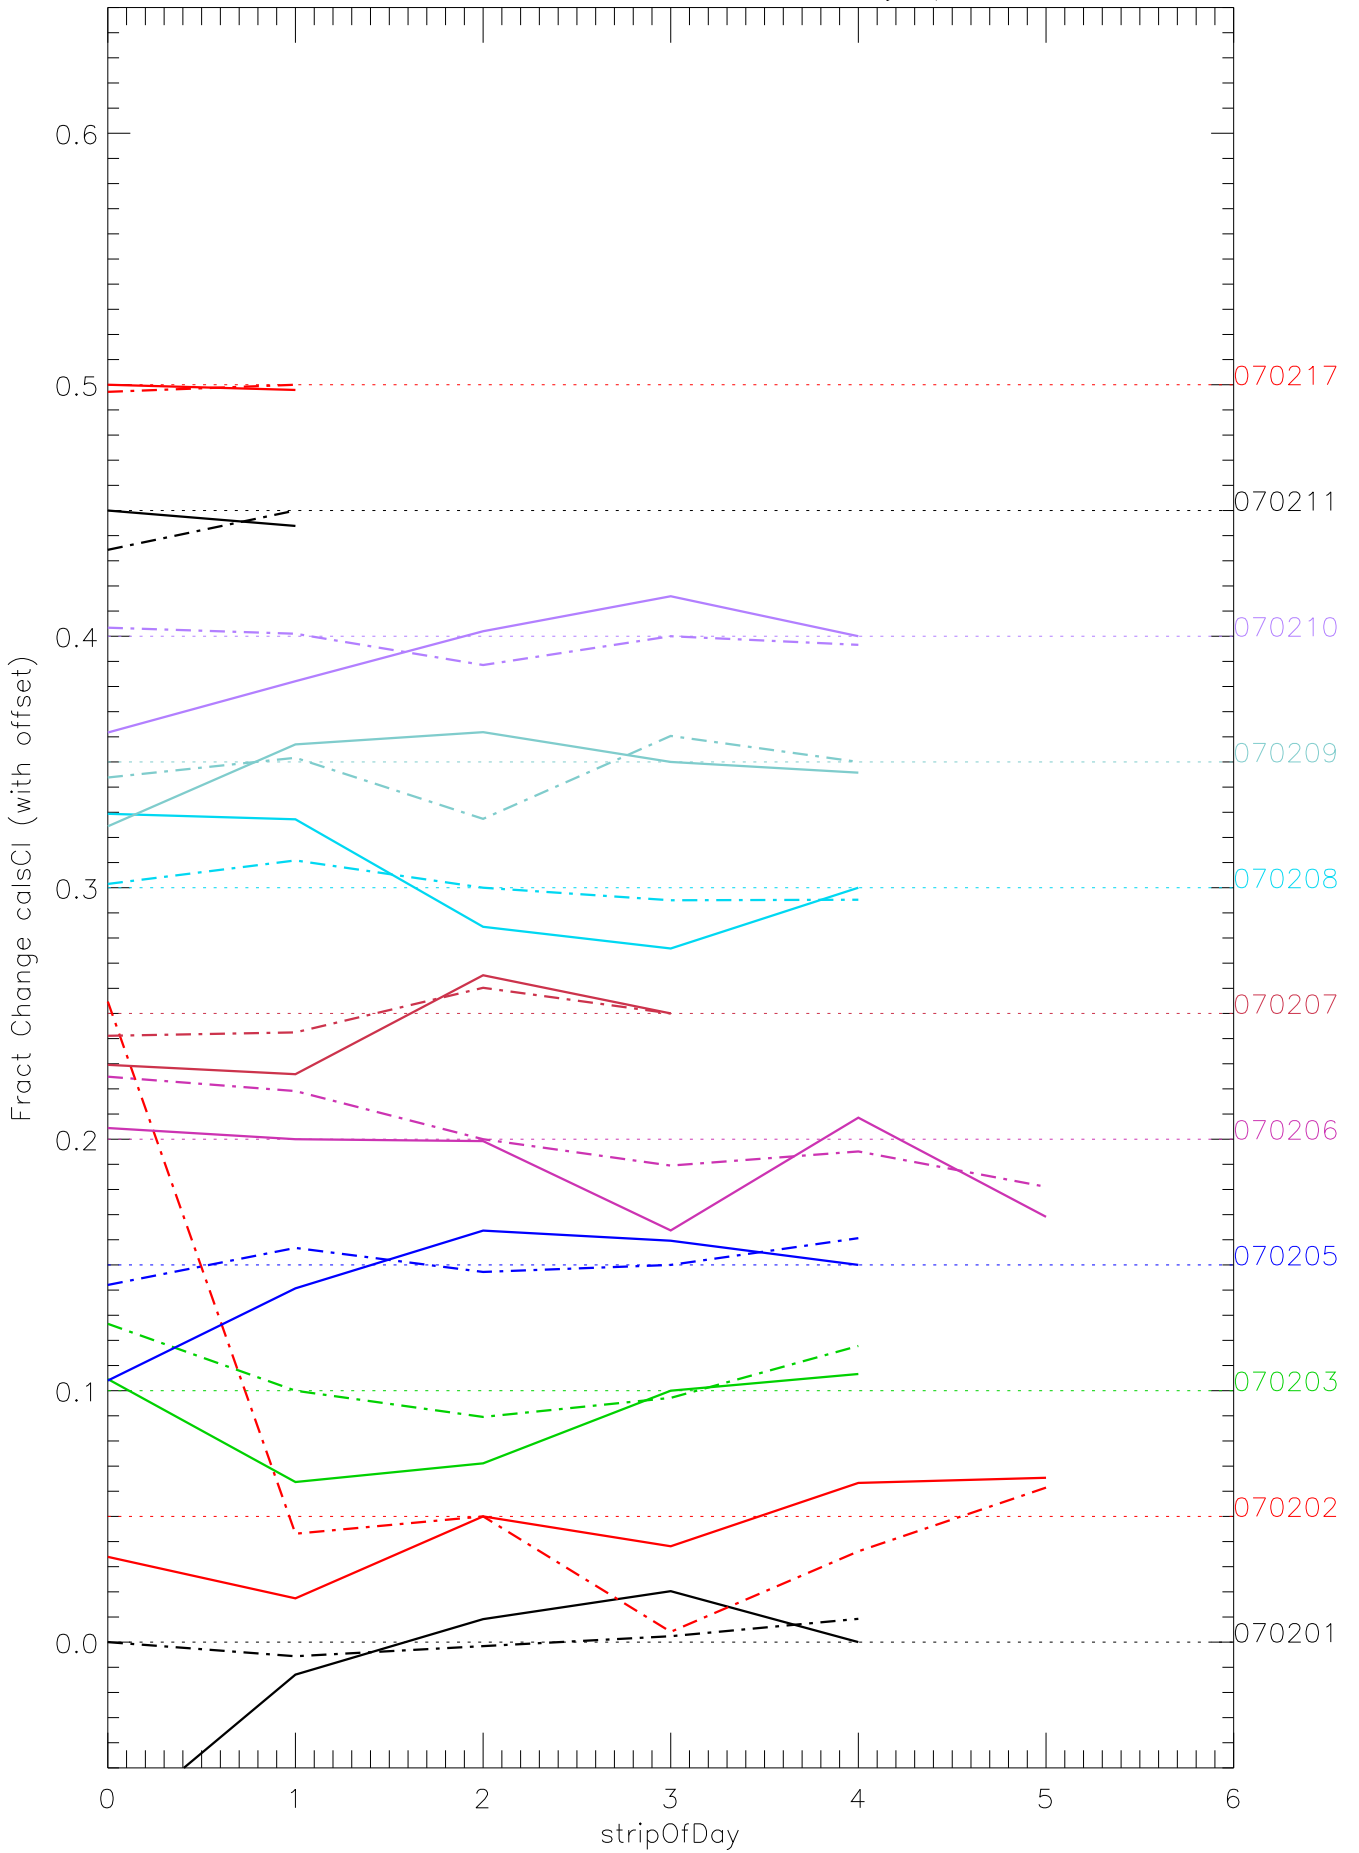

a2048 calsci factors for each day. pixel:0

a2048 calsci factors for each day. pixel:1

a2048 calsci factors for each day. pixel:2

a2048 calsci factors for each day. pixel:3

a2048 calsci factors for each day. pixel:4

a2048 calsci factors for each day. pixel:5

a2048 calsci factors for each day. pixel:6