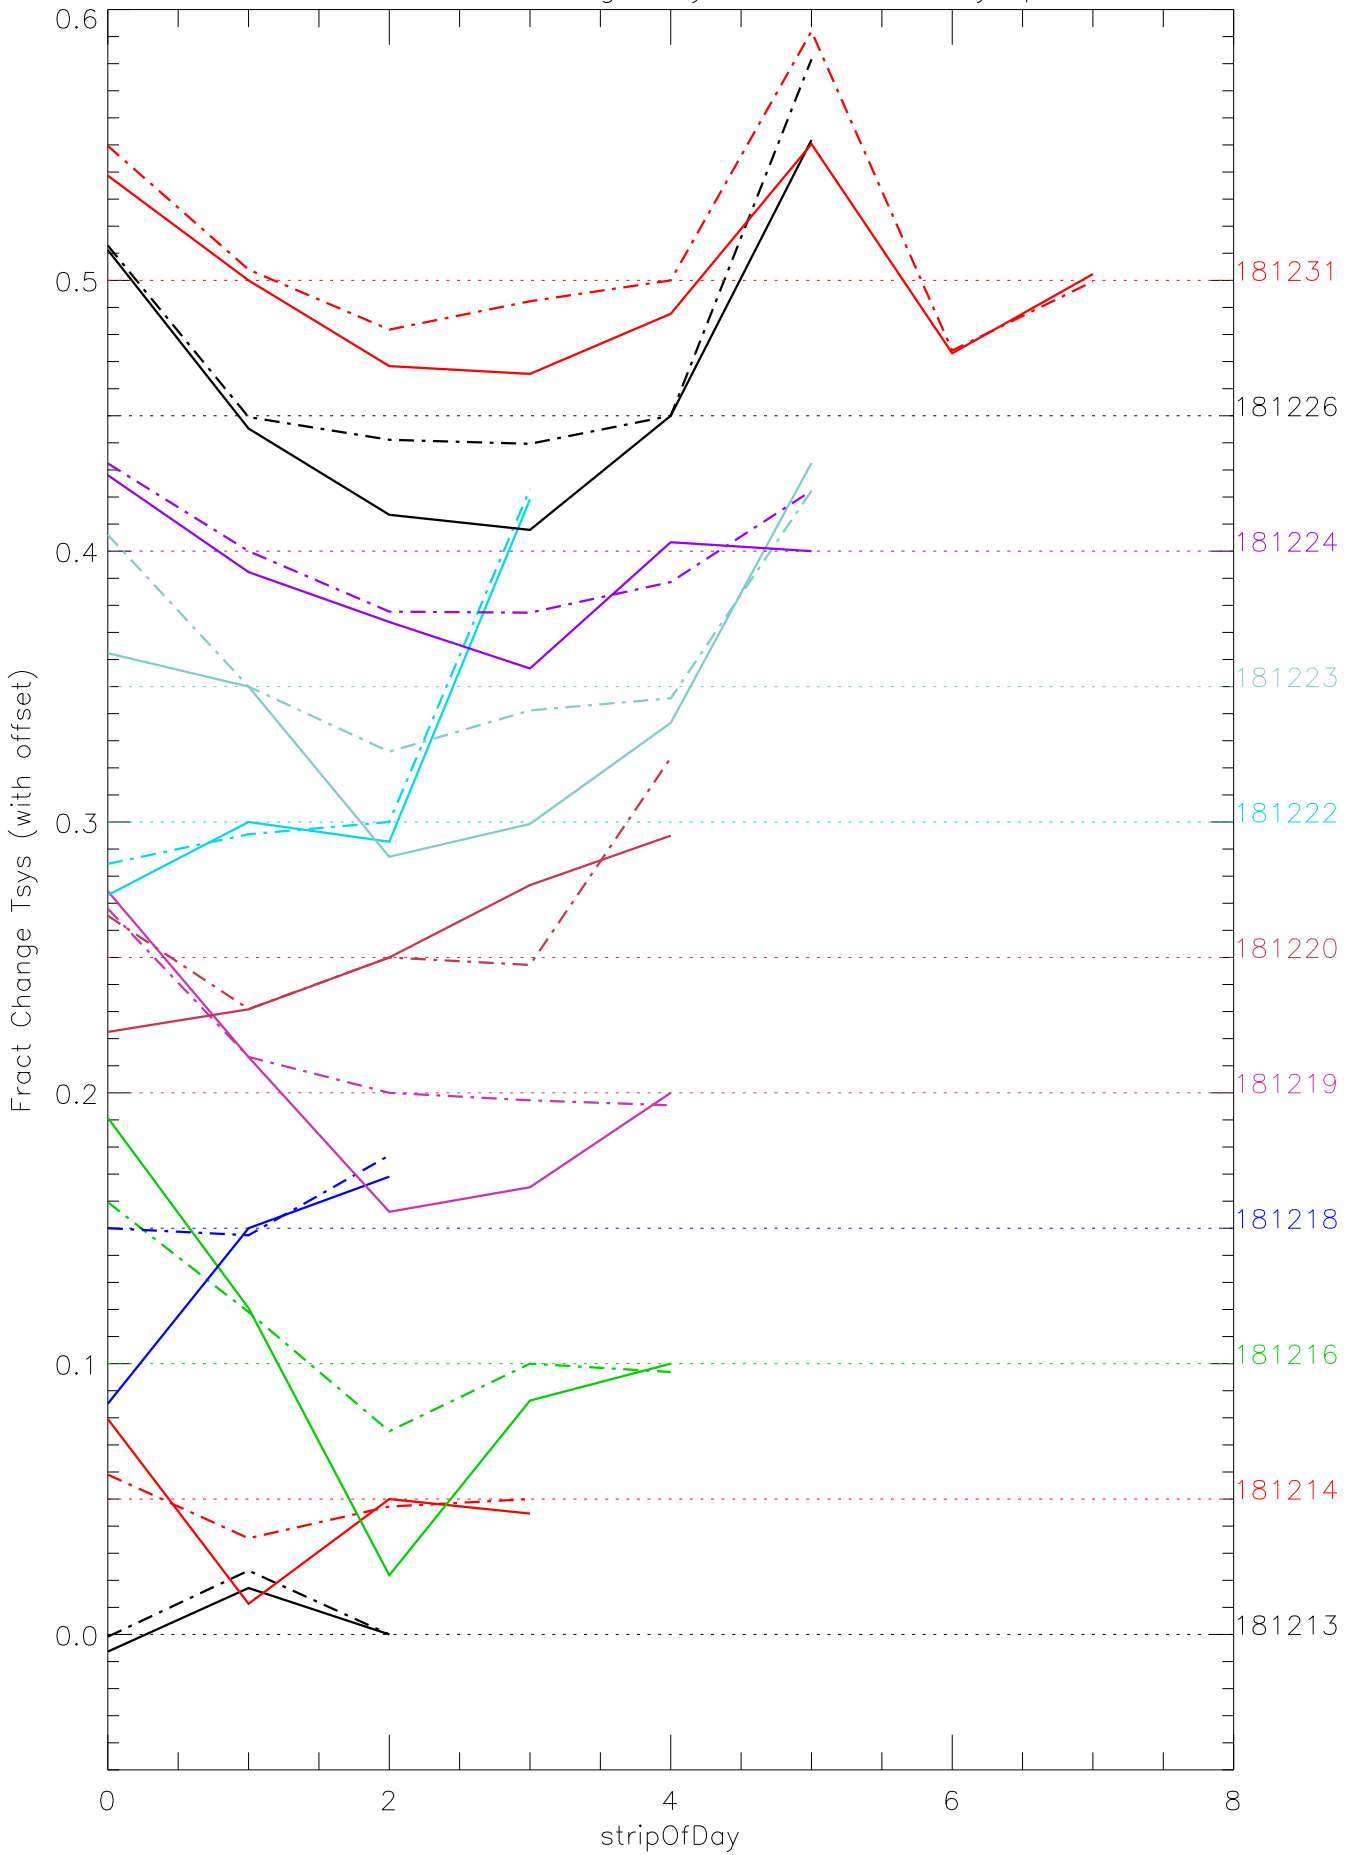

a2048 fractional change TsysK for each day. pixel:1

a2048 fractional change TsysK for each day. pixel:2

a2048 fractional change TsysK for each day. pixel:3

a2048 fractional change TsysK for each day. pixel:4

a2048 fractional change TsysK for each day. pixel:5