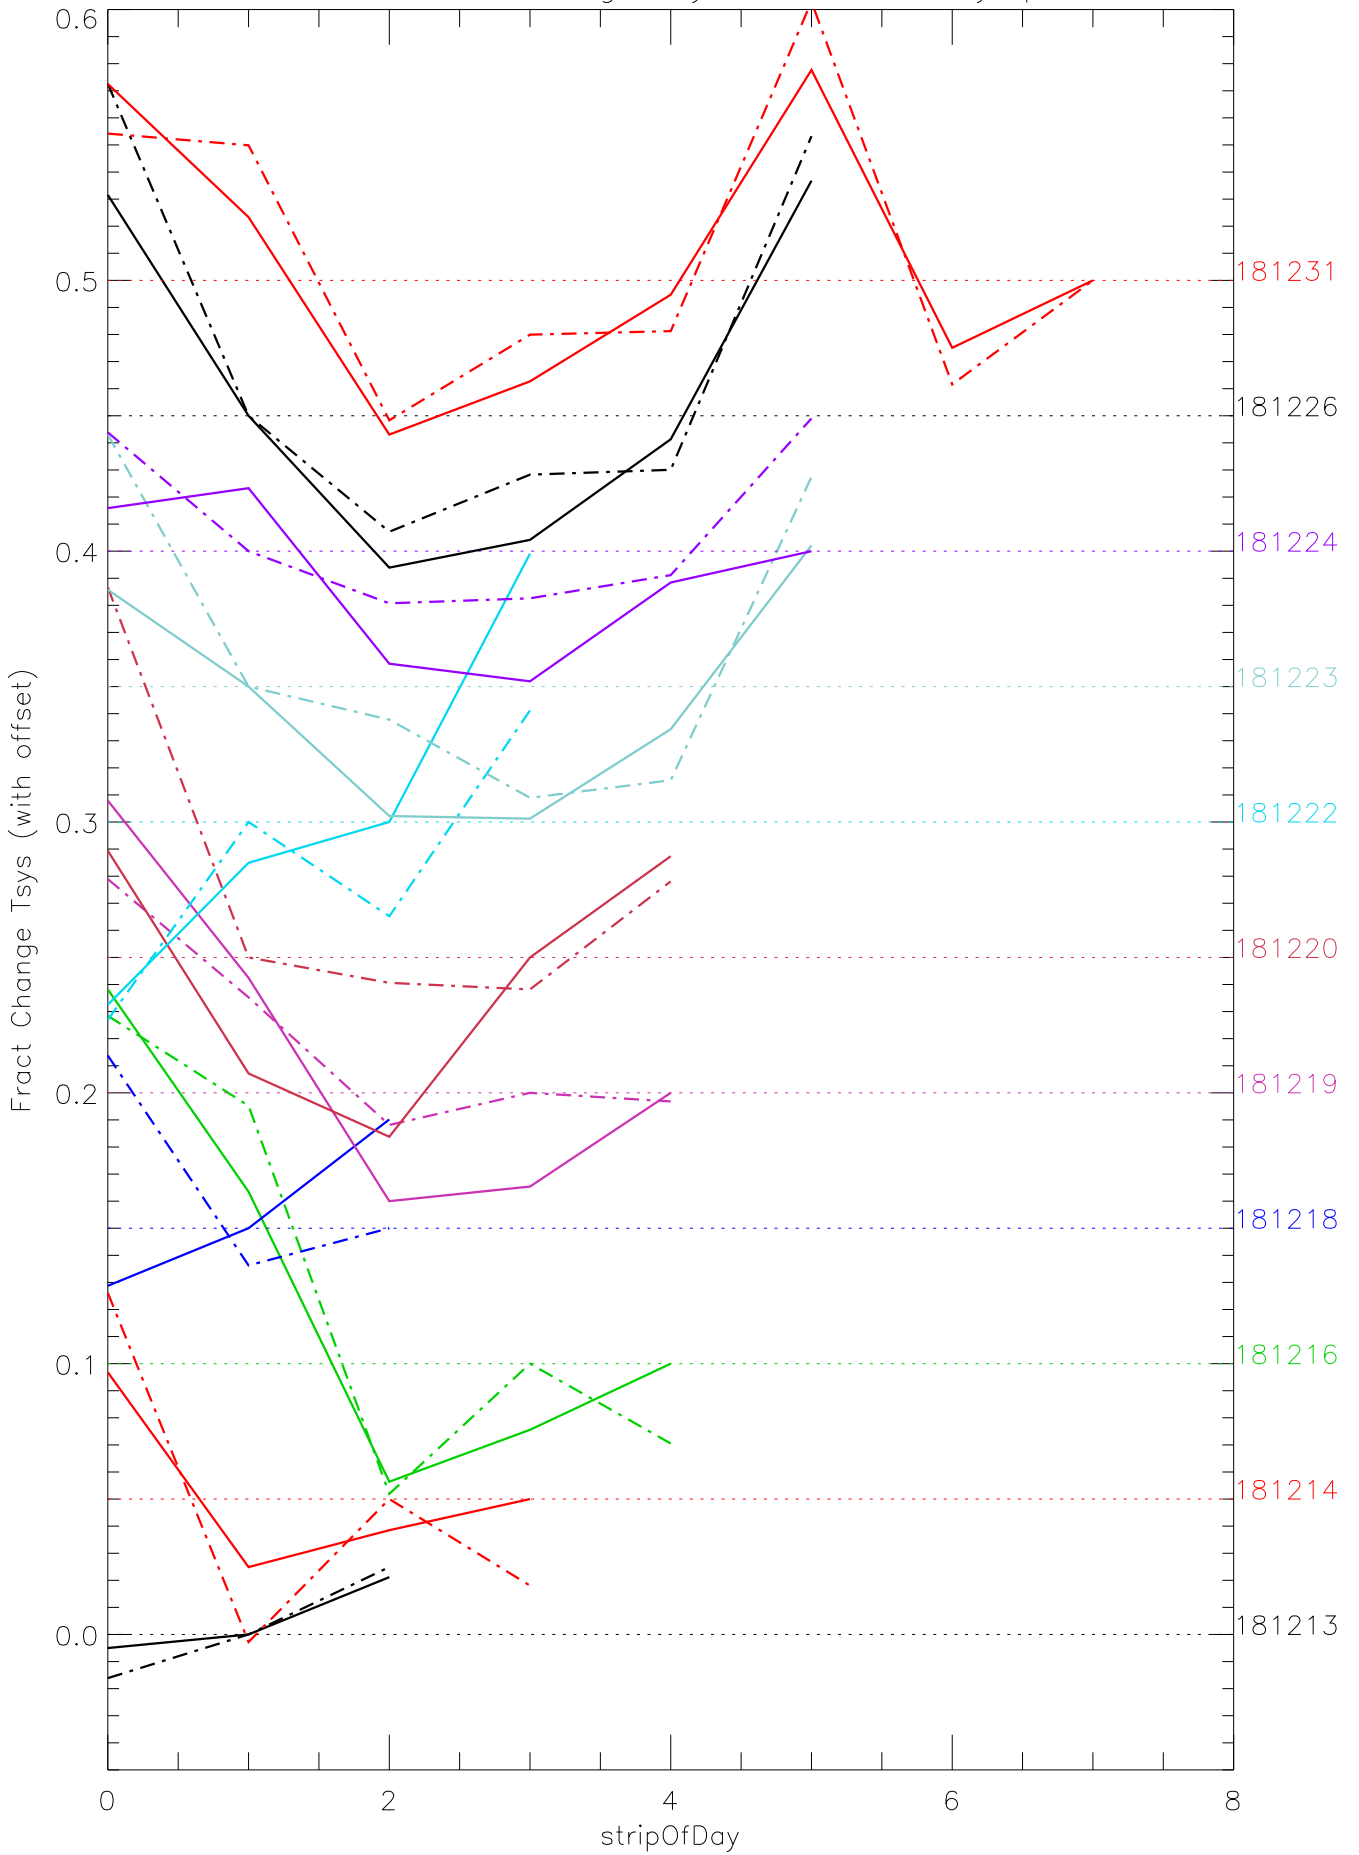

a2048 fractional change TsysK for each day. pixel:1

a2048 fractional change TsysK for each day. pixel:2

a2048 fractional change TsysK for each day. pixel:3

a2048 fractional change TsysK for each day. pixel:4

a2048 fractional change TsysK for each day. pixel:5