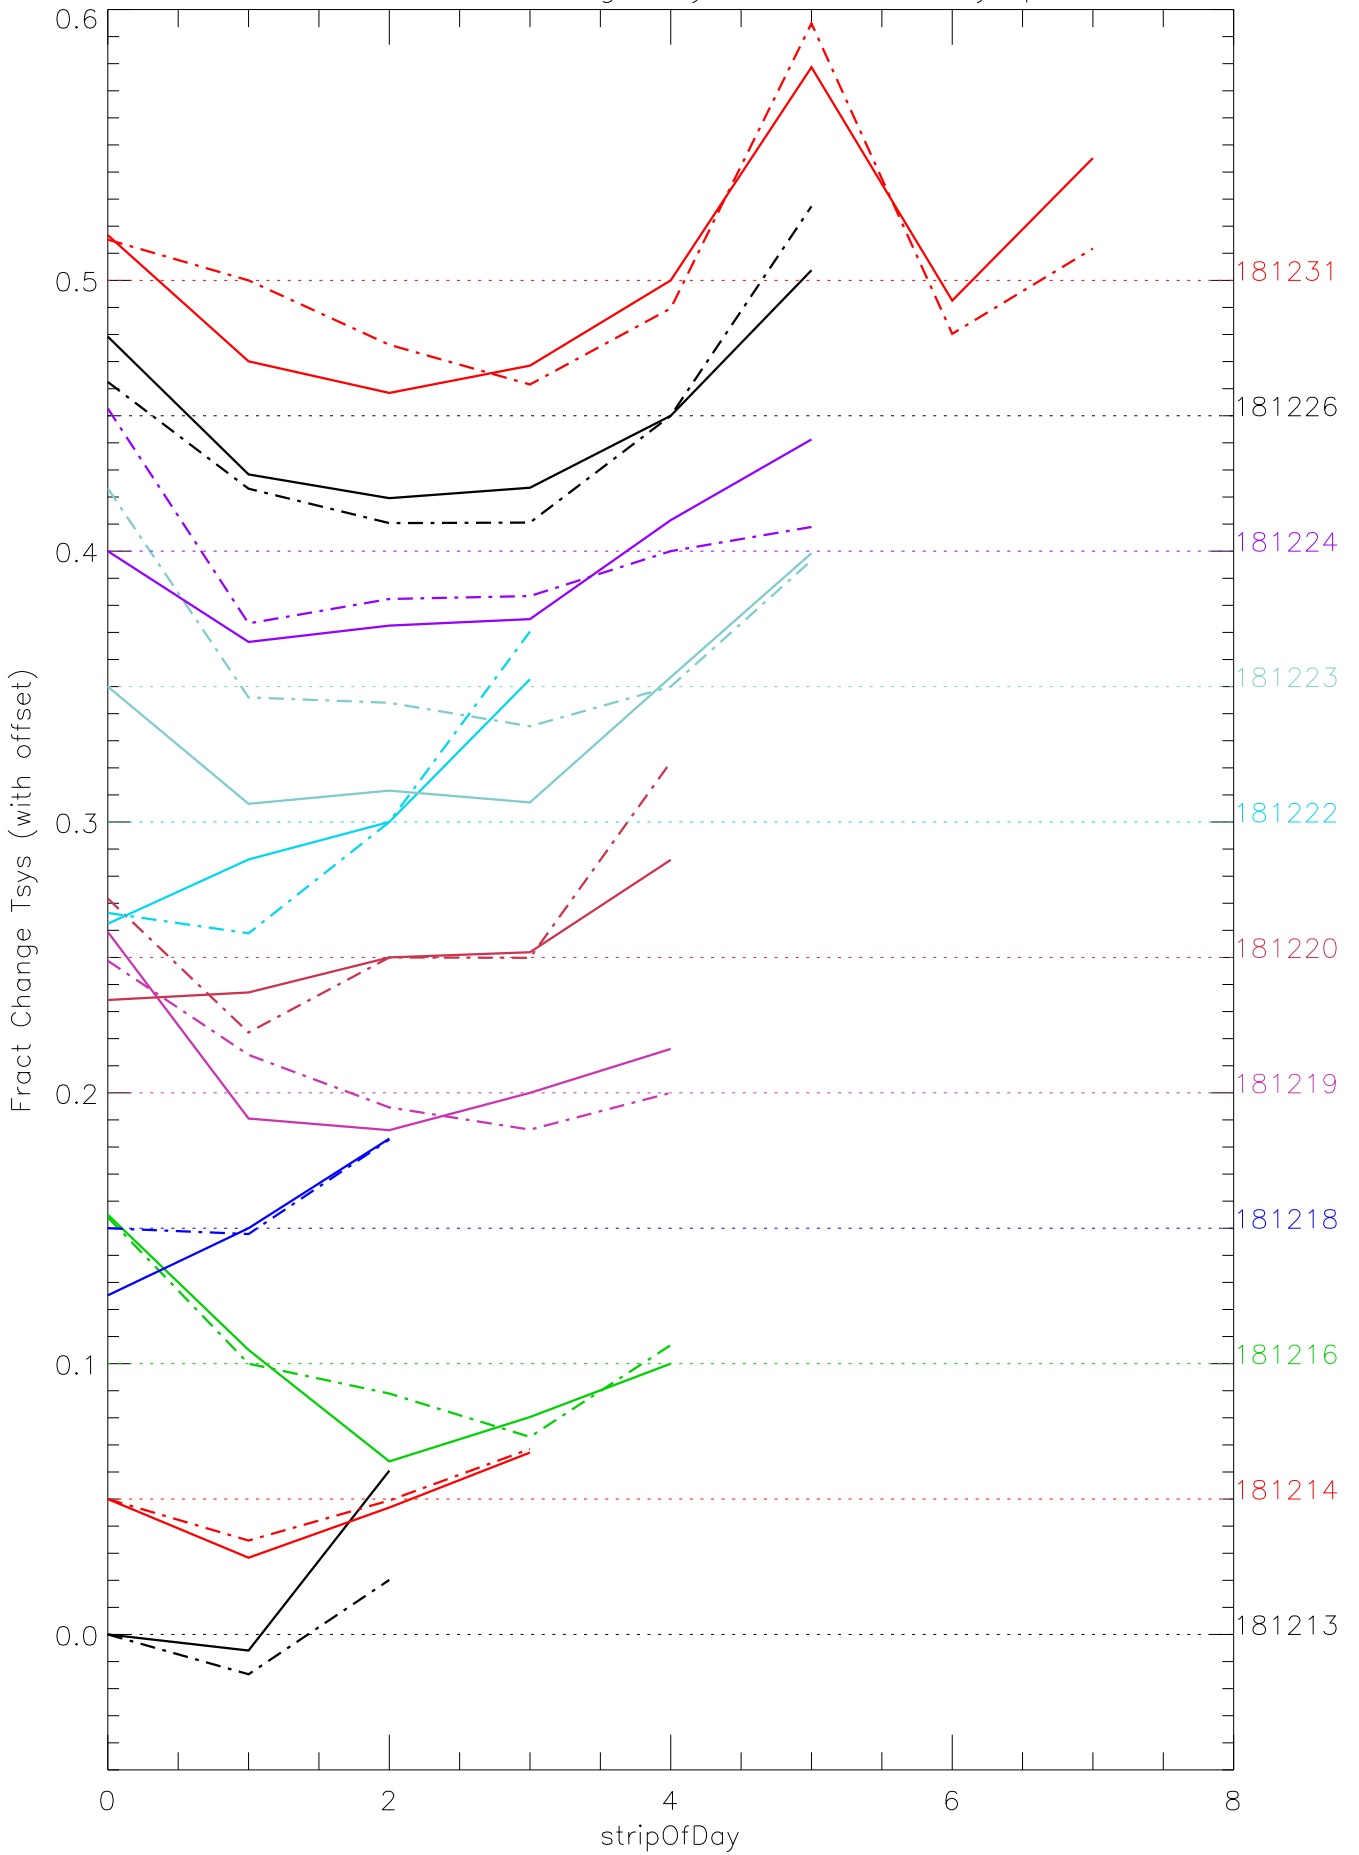

a2048 fractional change TsysK for each day. pixel:1

a2048 fractional change TsysK for each day. pixel:2

a2048 fractional change TsysK for each day. pixel:3

a2048 fractional change TsysK for each day. pixel:4

a2048 fractional change TsysK for each day. pixel:5