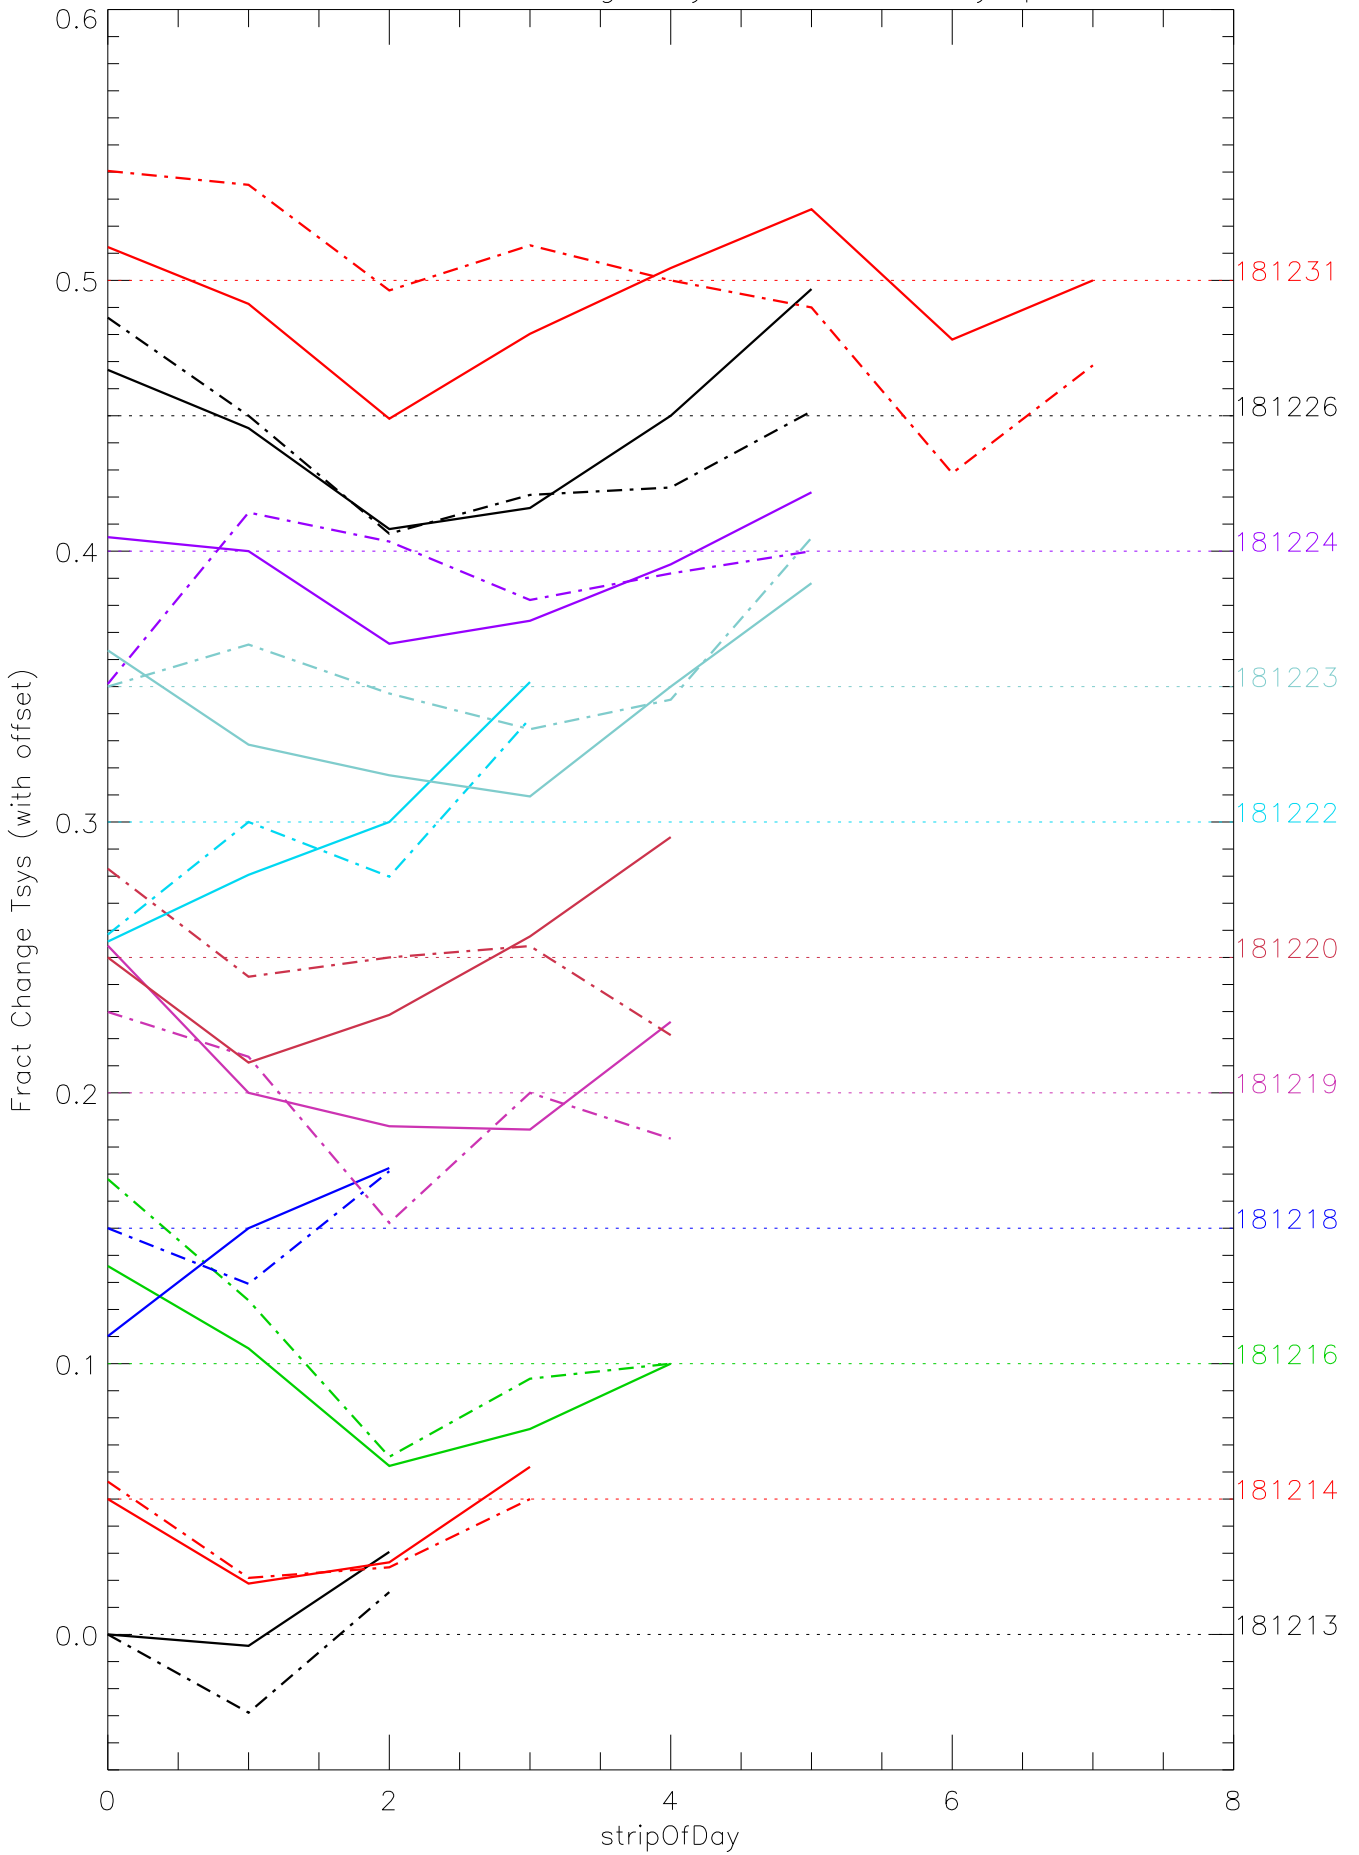

a2048 fractional change TsysK for each day. pixel:1

a2048 fractional change TsysK for each day. pixel:2

a2048 fractional change TsysK for each day. pixel:3

a2048 fractional change TsysK for each day. pixel:4

a2048 fractional change TsysK for each day. pixel:5