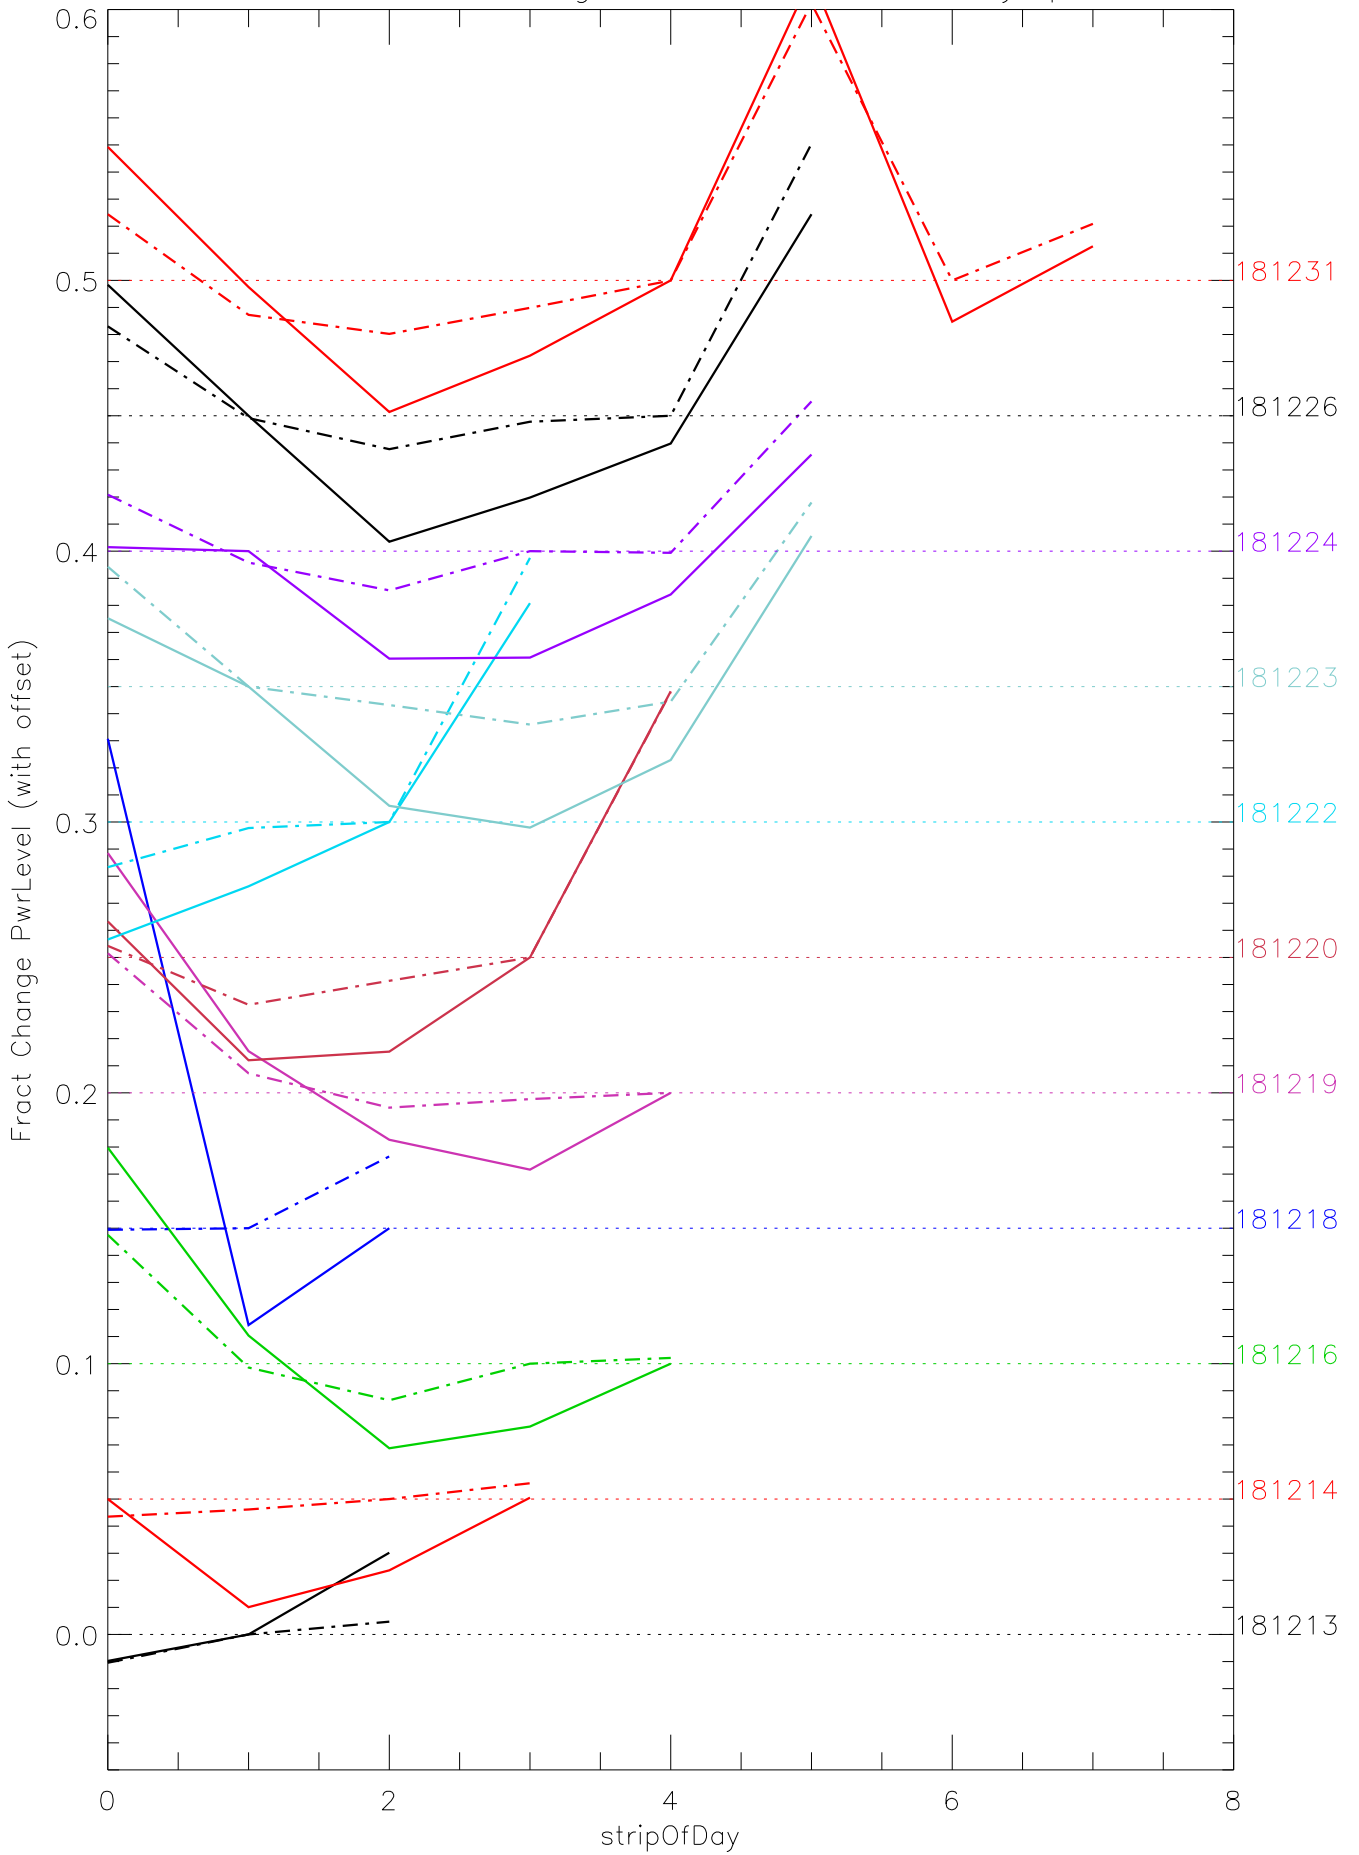

a2048 fractional change PwrLevel for each day. pixel:0

a2048 fractional change PwrLevel for each day. pixel:1

a2048 fractional change PwrLevel for each day. pixel:3

a2048 fractional change PwrLevel for each day. pixel:4

a2048 fractional change PwrLevel for each day. pixel:5

a2048 fractional change PwrLevel for each day. pixel:6