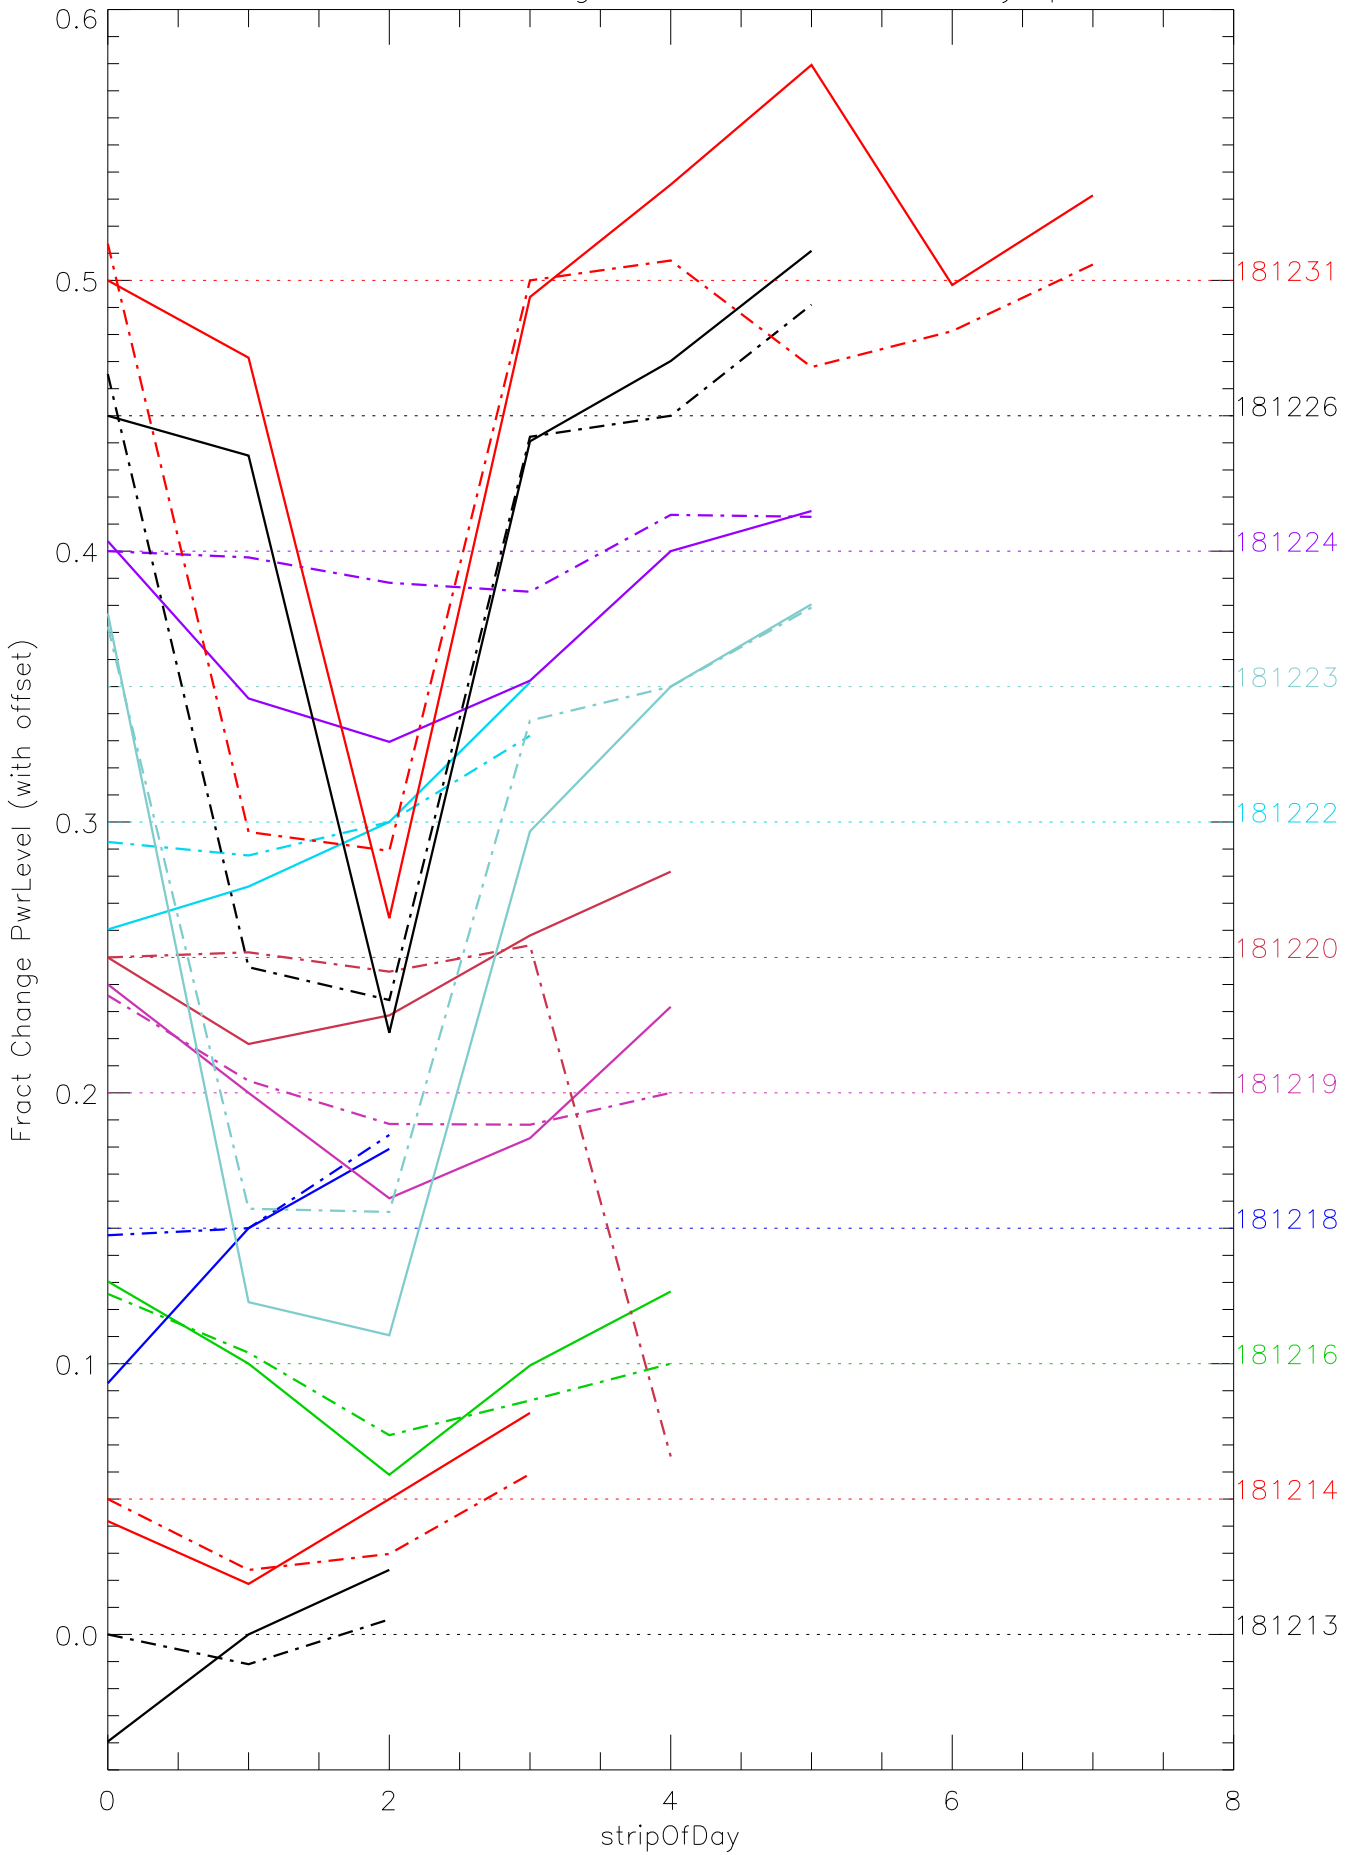

a2048 fractional change PwrLevel for each day. pixel:0

a2048 fractional change PwrLevel for each day. pixel:1

a2048 fractional change PwrLevel for each day. pixel:3

a2048 fractional change PwrLevel for each day. pixel:4

a2048 fractional change PwrLevel for each day. pixel:5

a2048 fractional change PwrLevel for each day. pixel:6