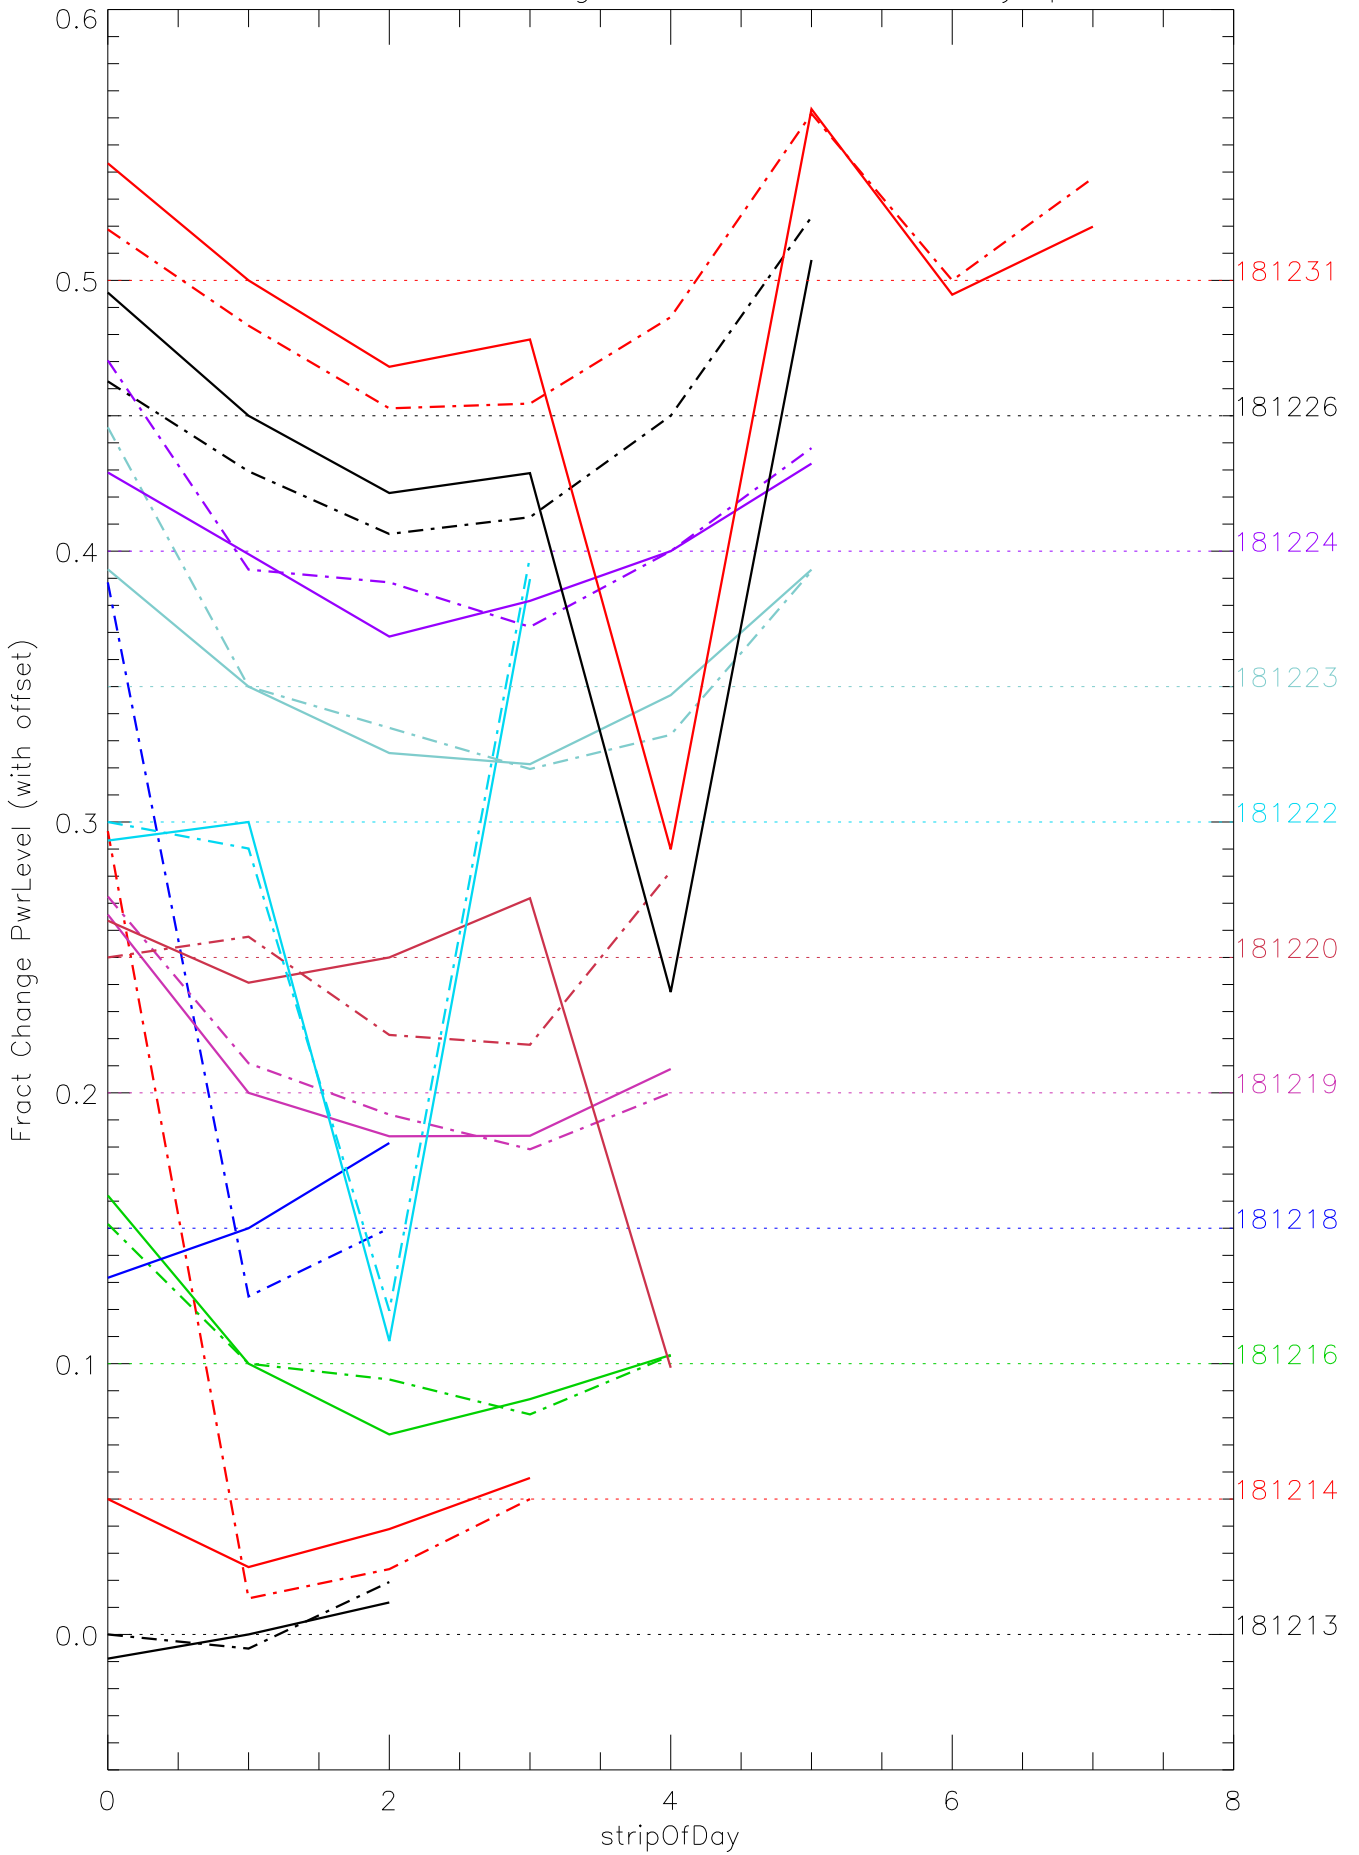

a2048 fractional change PwrLevel for each day. pixel:0

a2048 fractional change PwrLevel for each day. pixel:1

a2048 fractional change PwrLevel for each day. pixel:3

a2048 fractional change PwrLevel for each day. pixel:4

a2048 fractional change PwrLevel for each day. pixel:5

a2048 fractional change PwrLevel for each day. pixel:6