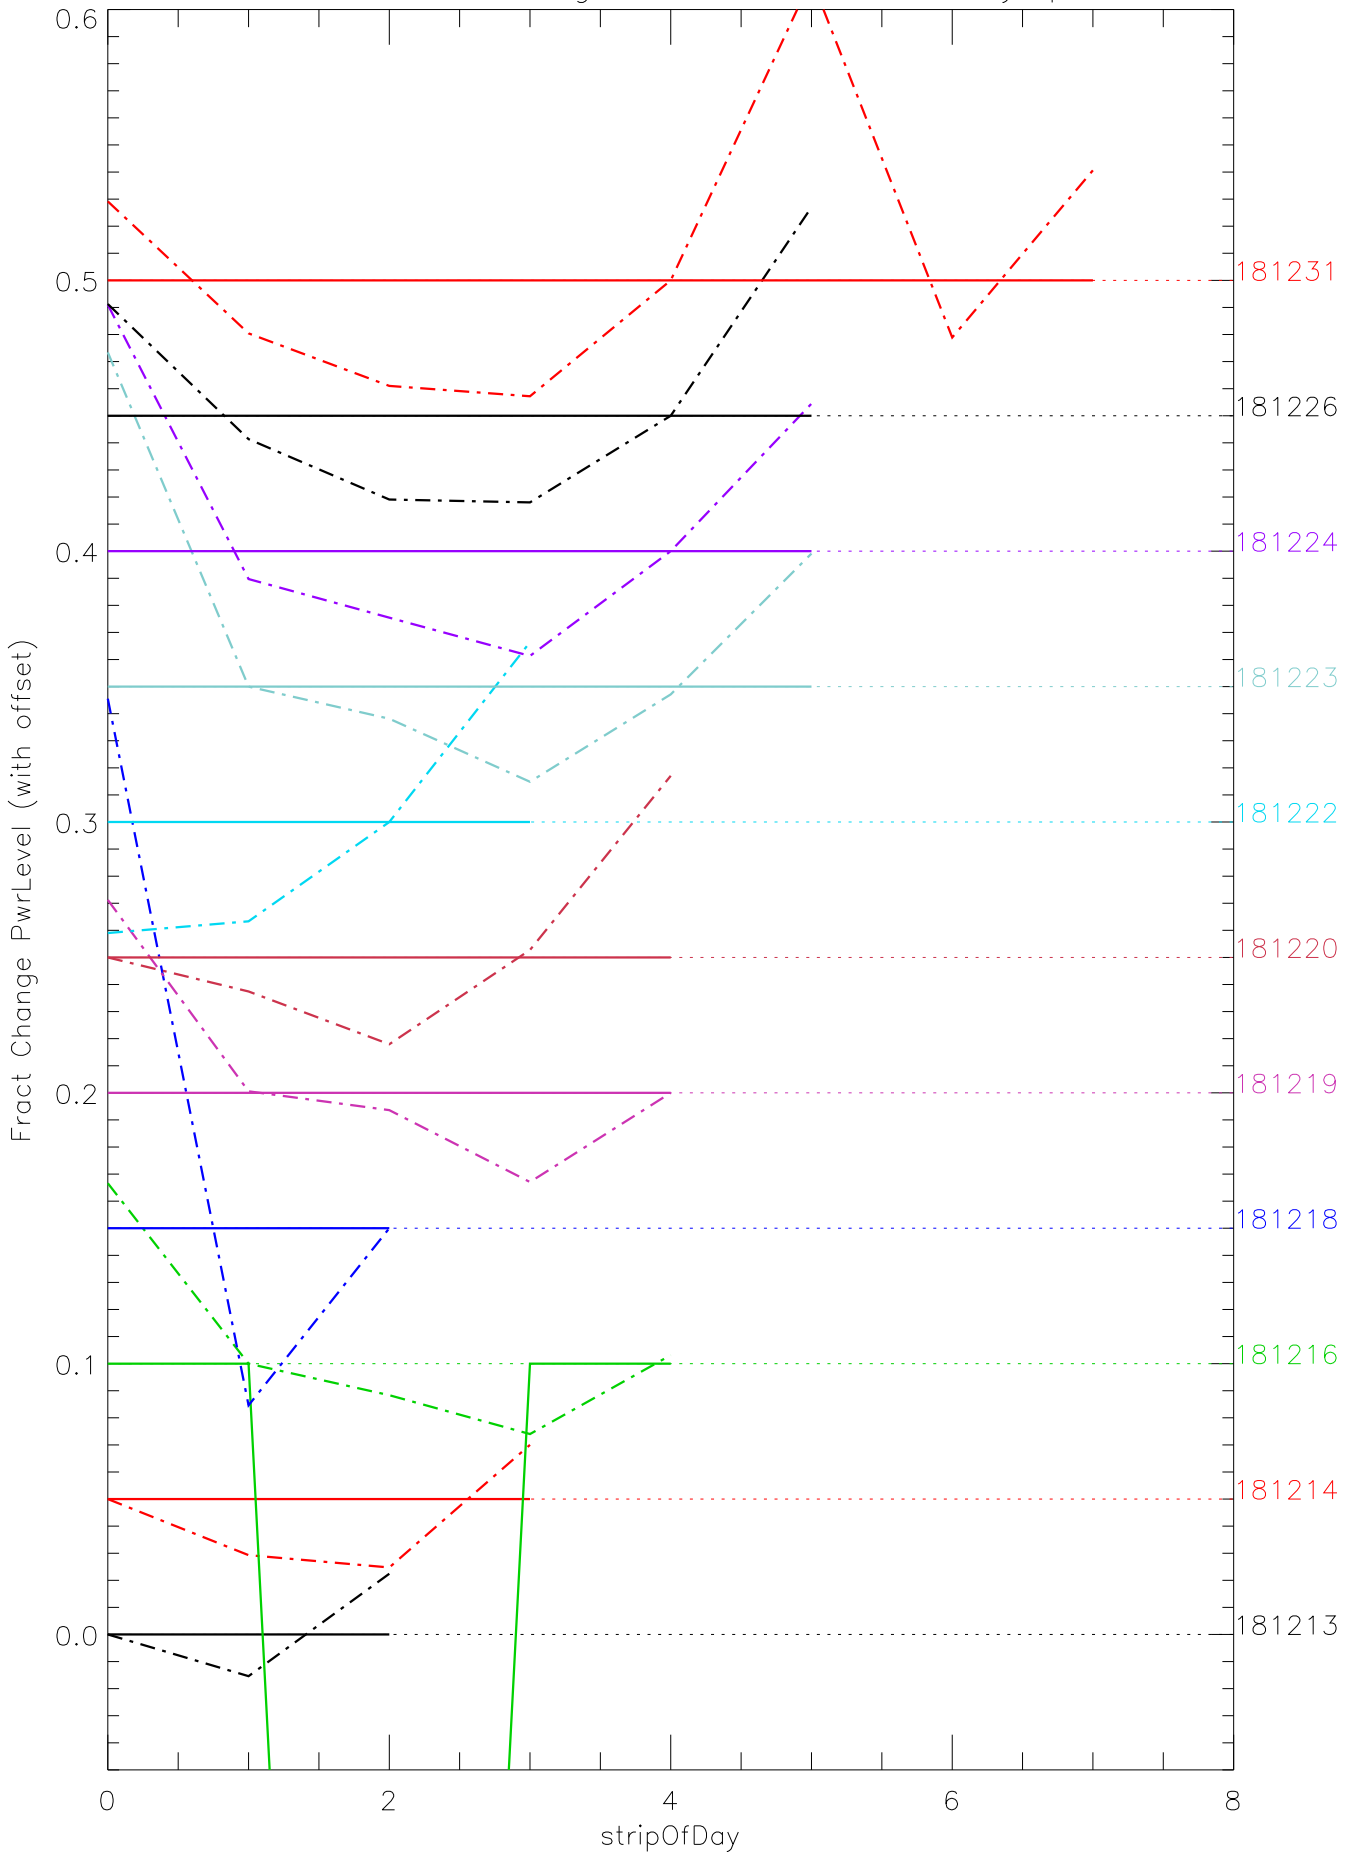

a2048 fractional change PwrLevel for each day. pixel:0

a2048 fractional change PwrLevel for each day. pixel:1

a2048 fractional change PwrLevel for each day. pixel:3

a2048 fractional change PwrLevel for each day. pixel:4

a2048 fractional change PwrLevel for each day. pixel:5

a2048 fractional change PwrLevel for each day. pixel:6