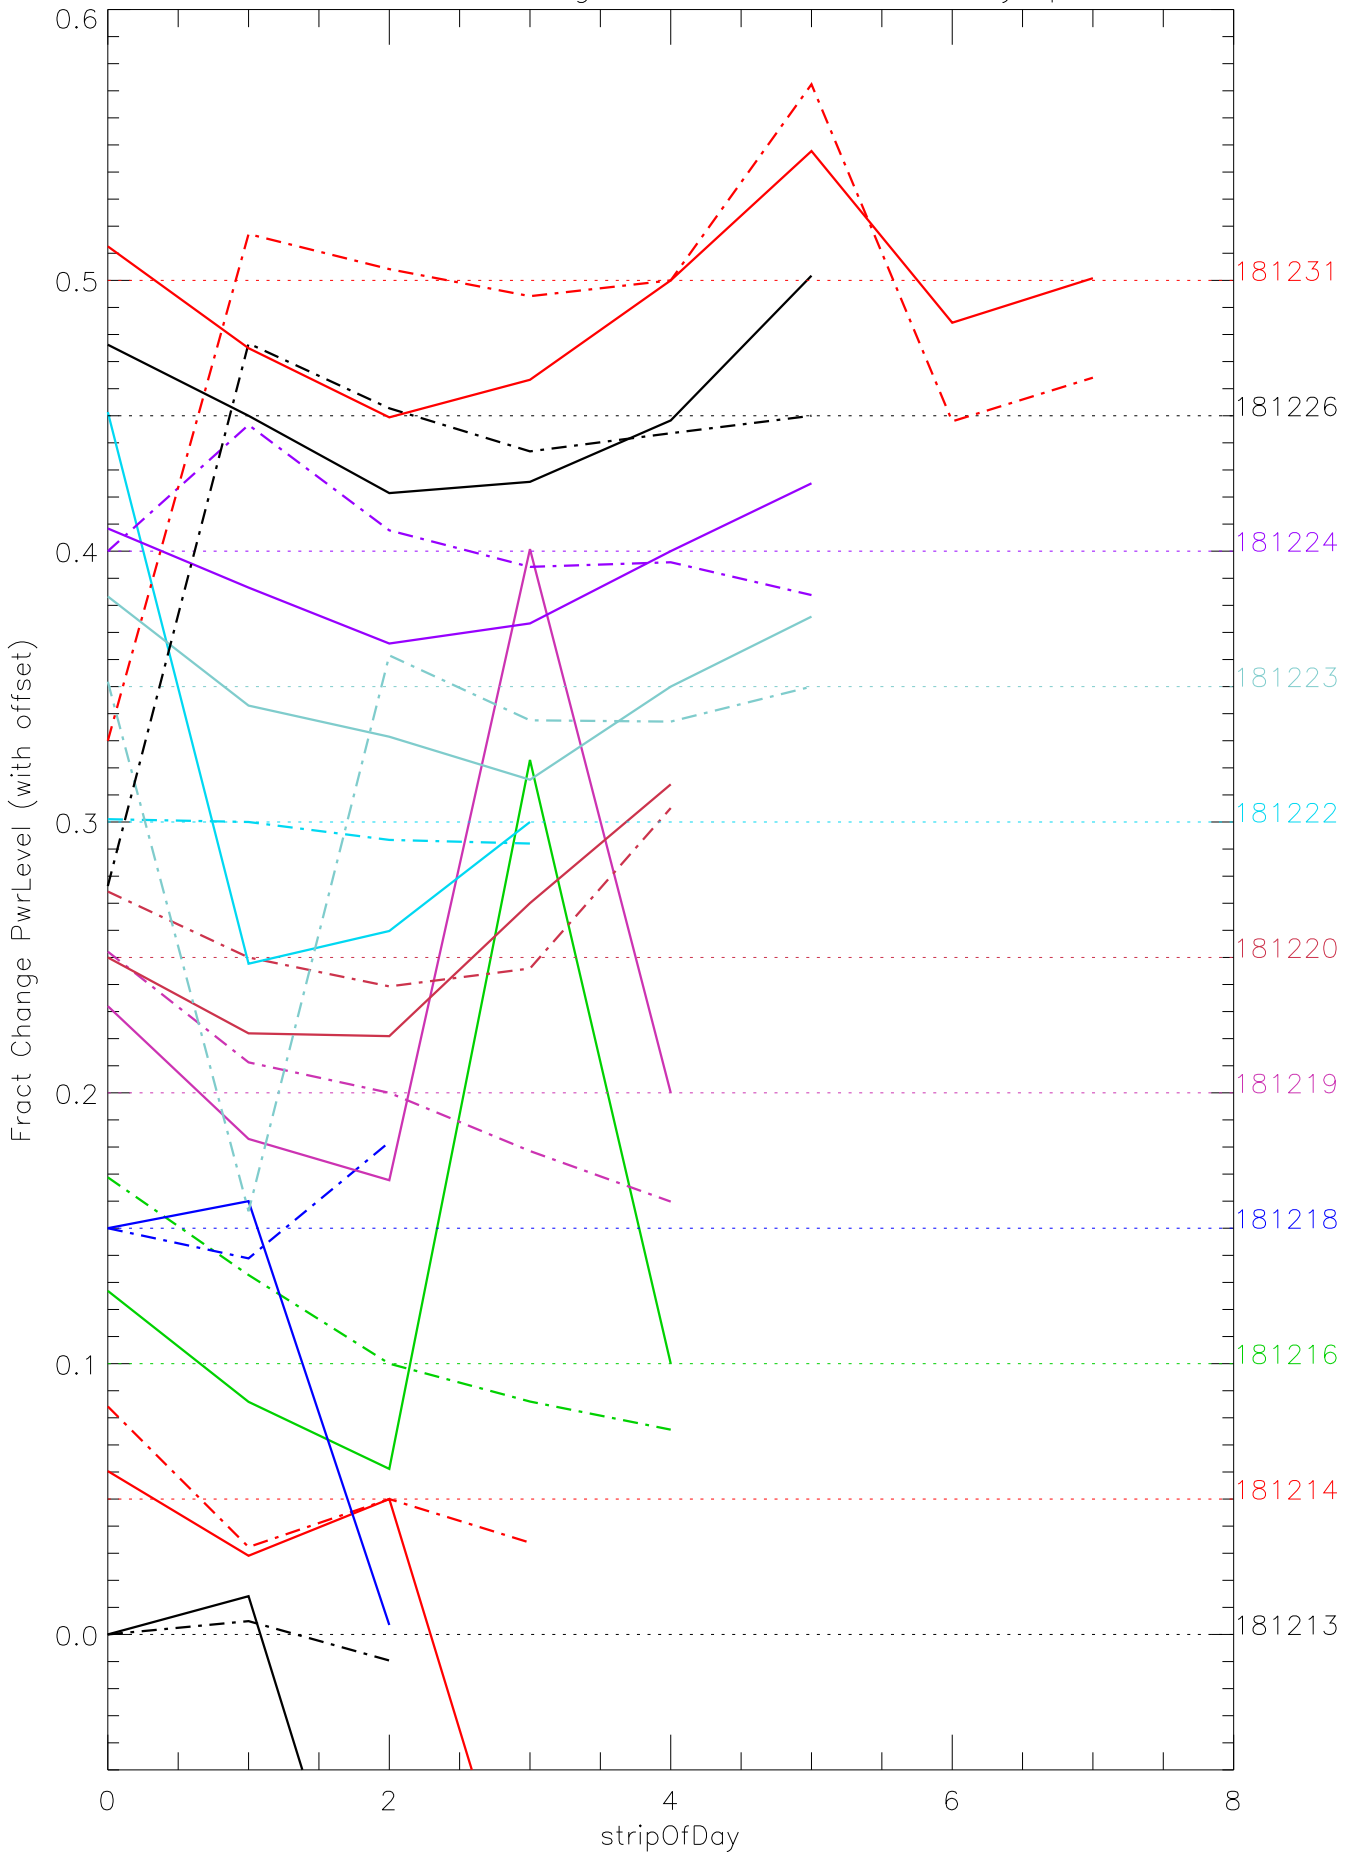

a2048 fractional change PwrLevel for each day. pixel:0

a2048 fractional change PwrLevel for each day. pixel:1

a2048 fractional change PwrLevel for each day. pixel:3

a2048 fractional change PwrLevel for each day. pixel:4

a2048 fractional change PwrLevel for each day. pixel:5

a2048 fractional change PwrLevel for each day. pixel:6