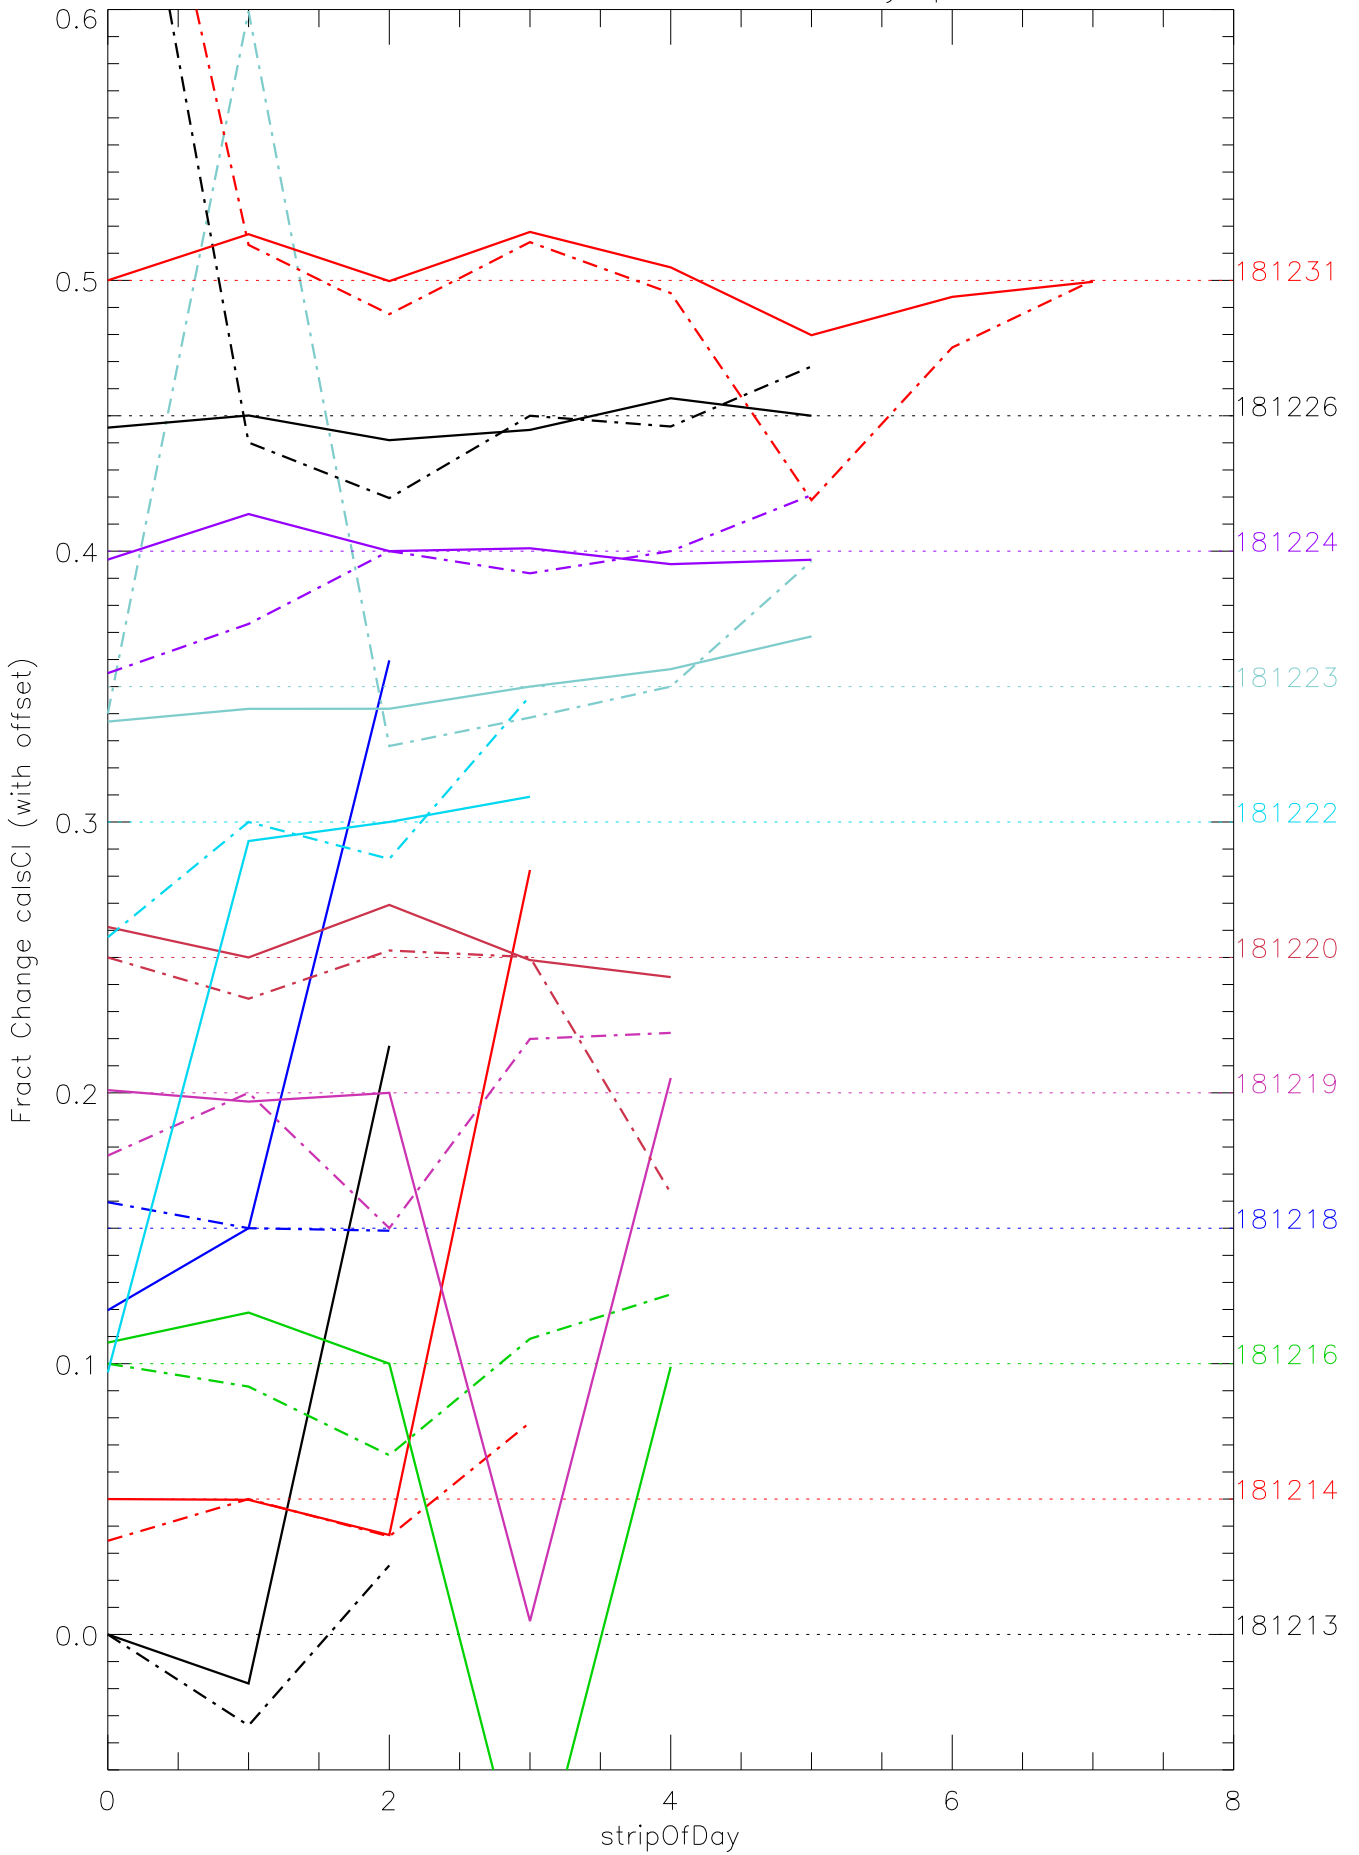

a2048 calsci factors for each day. pixel:0

a2048 calsci factors for each day. pixel:1

a2048 calsci factors for each day. pixel:2

a2048 calsci factors for each day. pixel:3

a2048 calsci factors for each day. pixel:4

a2048 calsci factors for each day. pixel:5