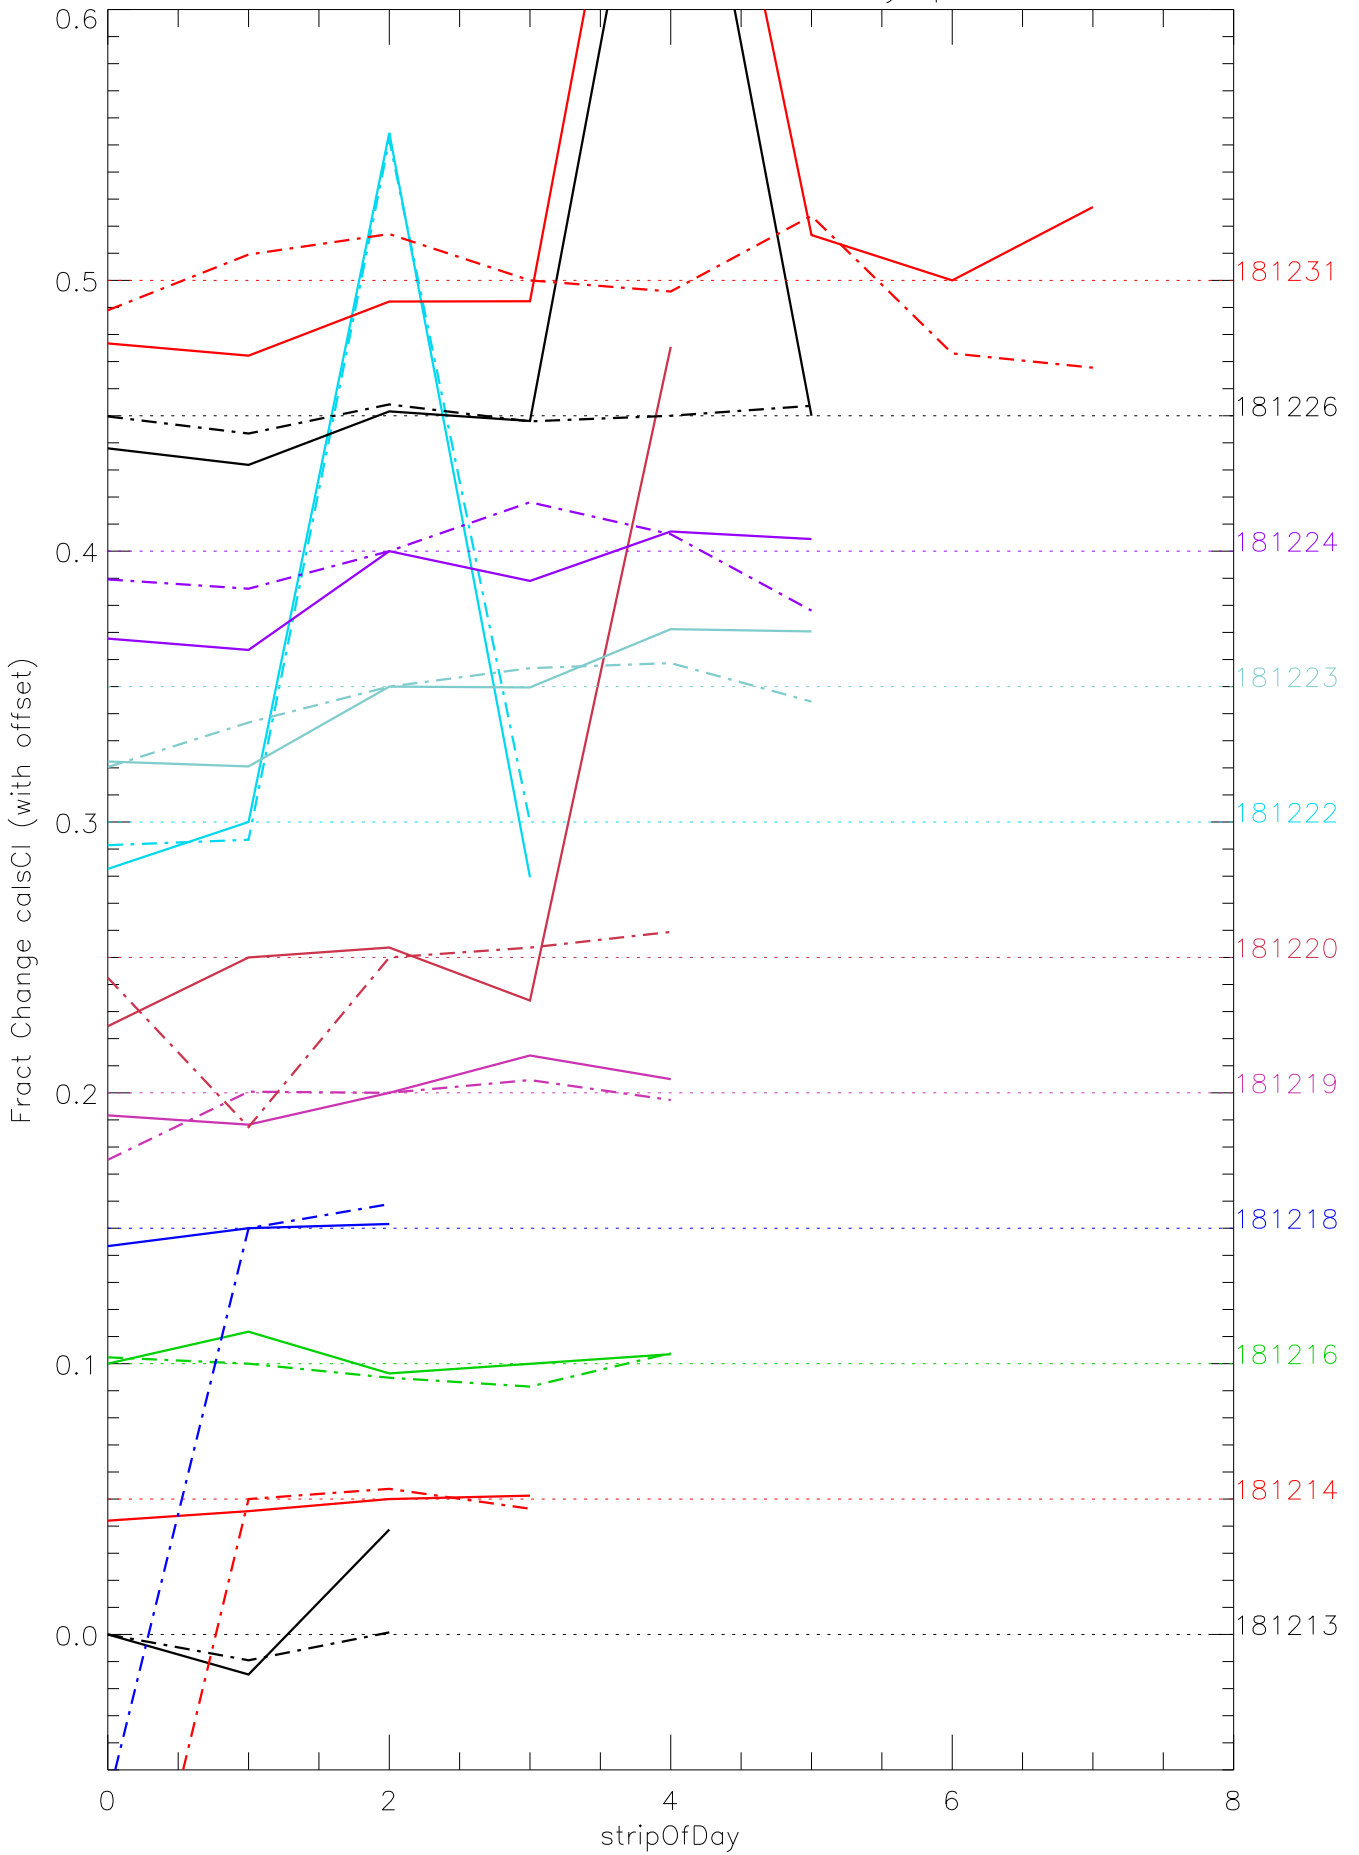

a2048 calsci factors for each day. pixel:0

a2048 calsci factors for each day. pixel:1

a2048 calsci factors for each day. pixel:2

a2048 calsci factors for each day. pixel:3

a2048 calsci factors for each day. pixel:4

a2048 calsci factors for each day. pixel:5