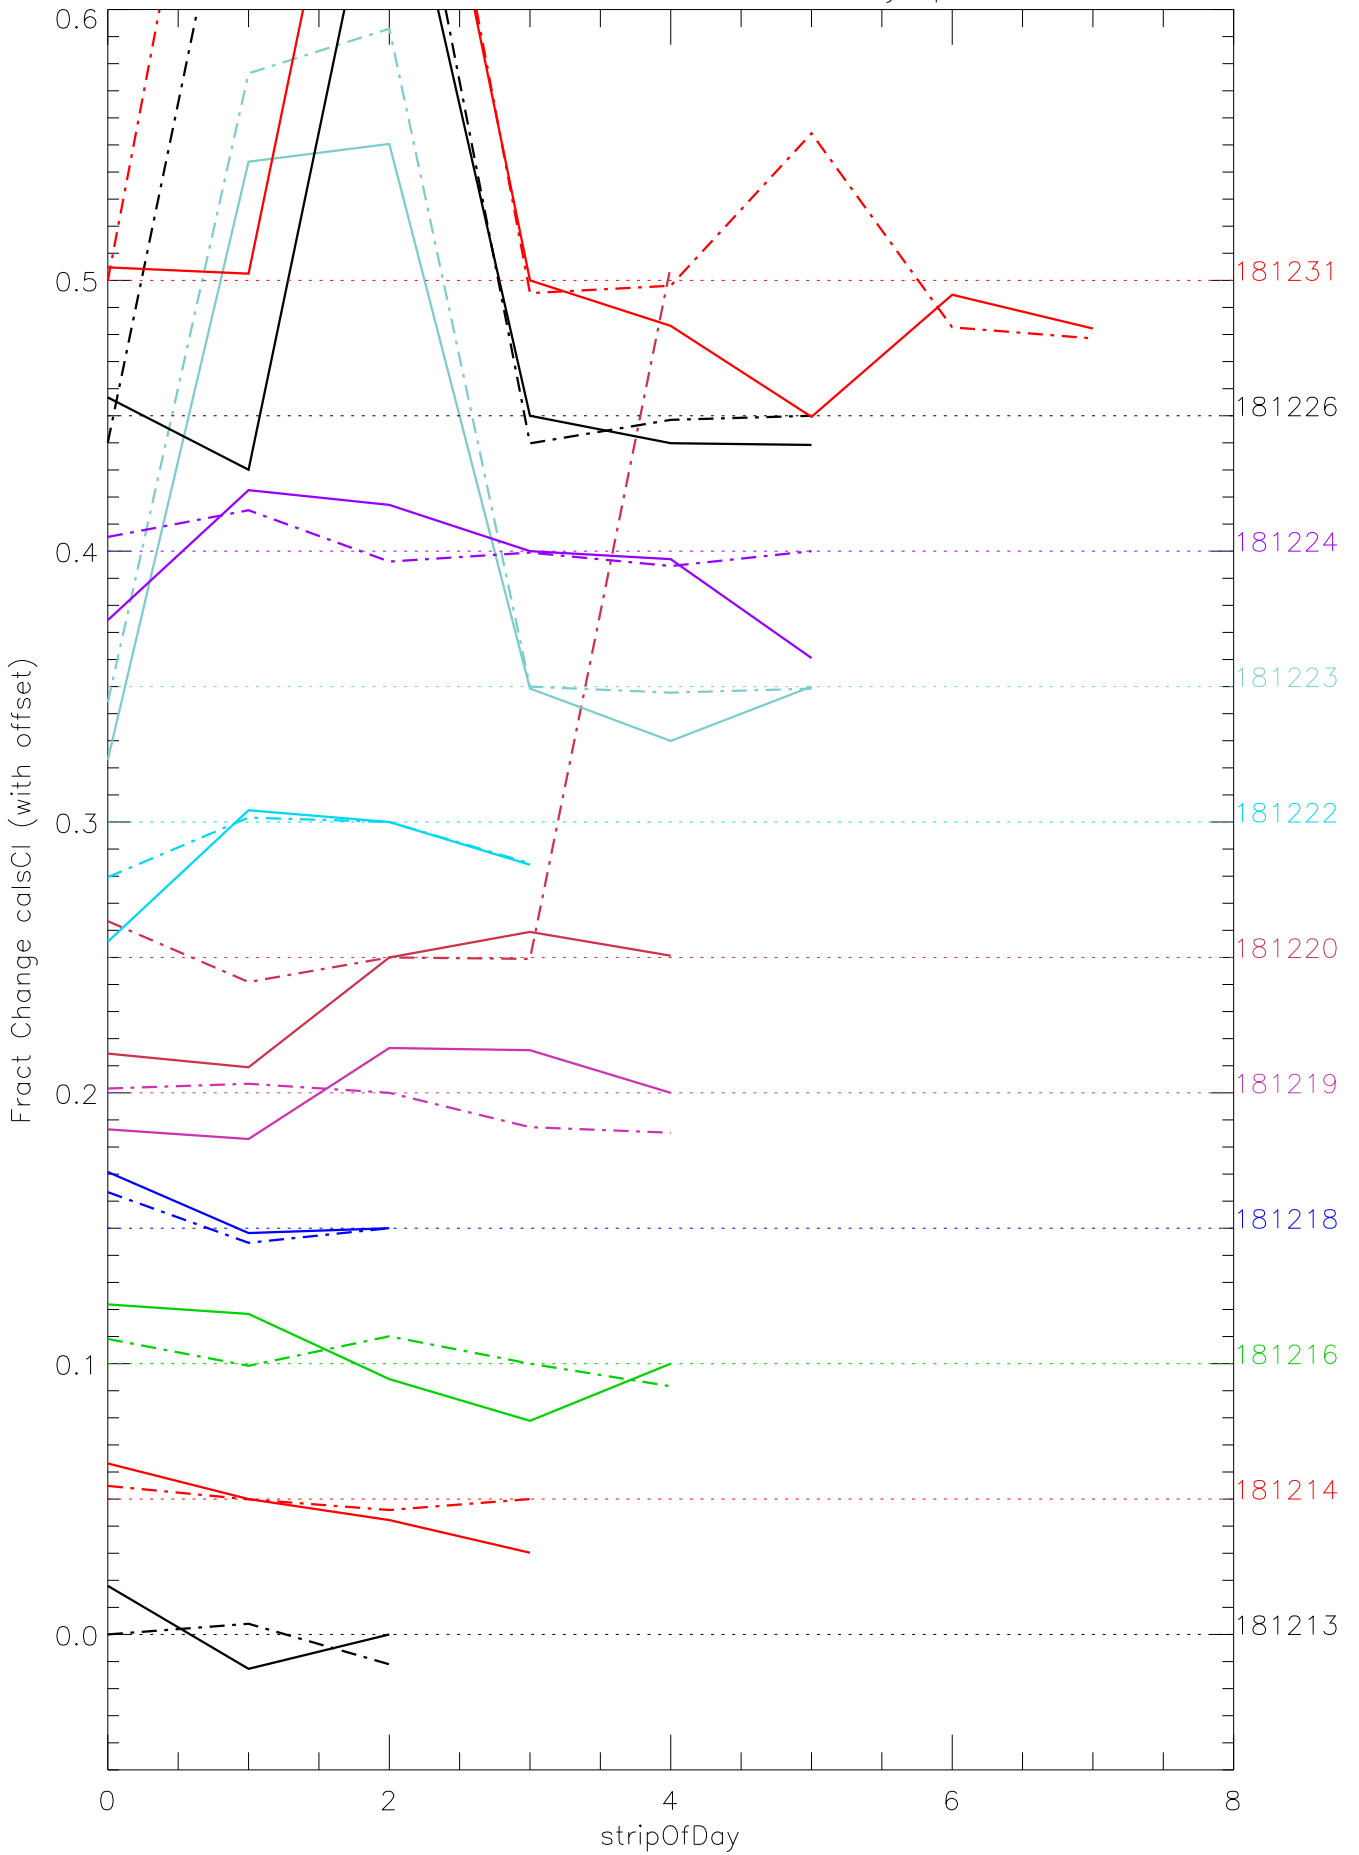

a2048 calsci factors for each day. pixel:0

a2048 calsci factors for each day. pixel:1

a2048 calsci factors for each day. pixel:2

a2048 calsci factors for each day. pixel:3

a2048 calsci factors for each day. pixel:4

a2048 calsci factors for each day. pixel:5