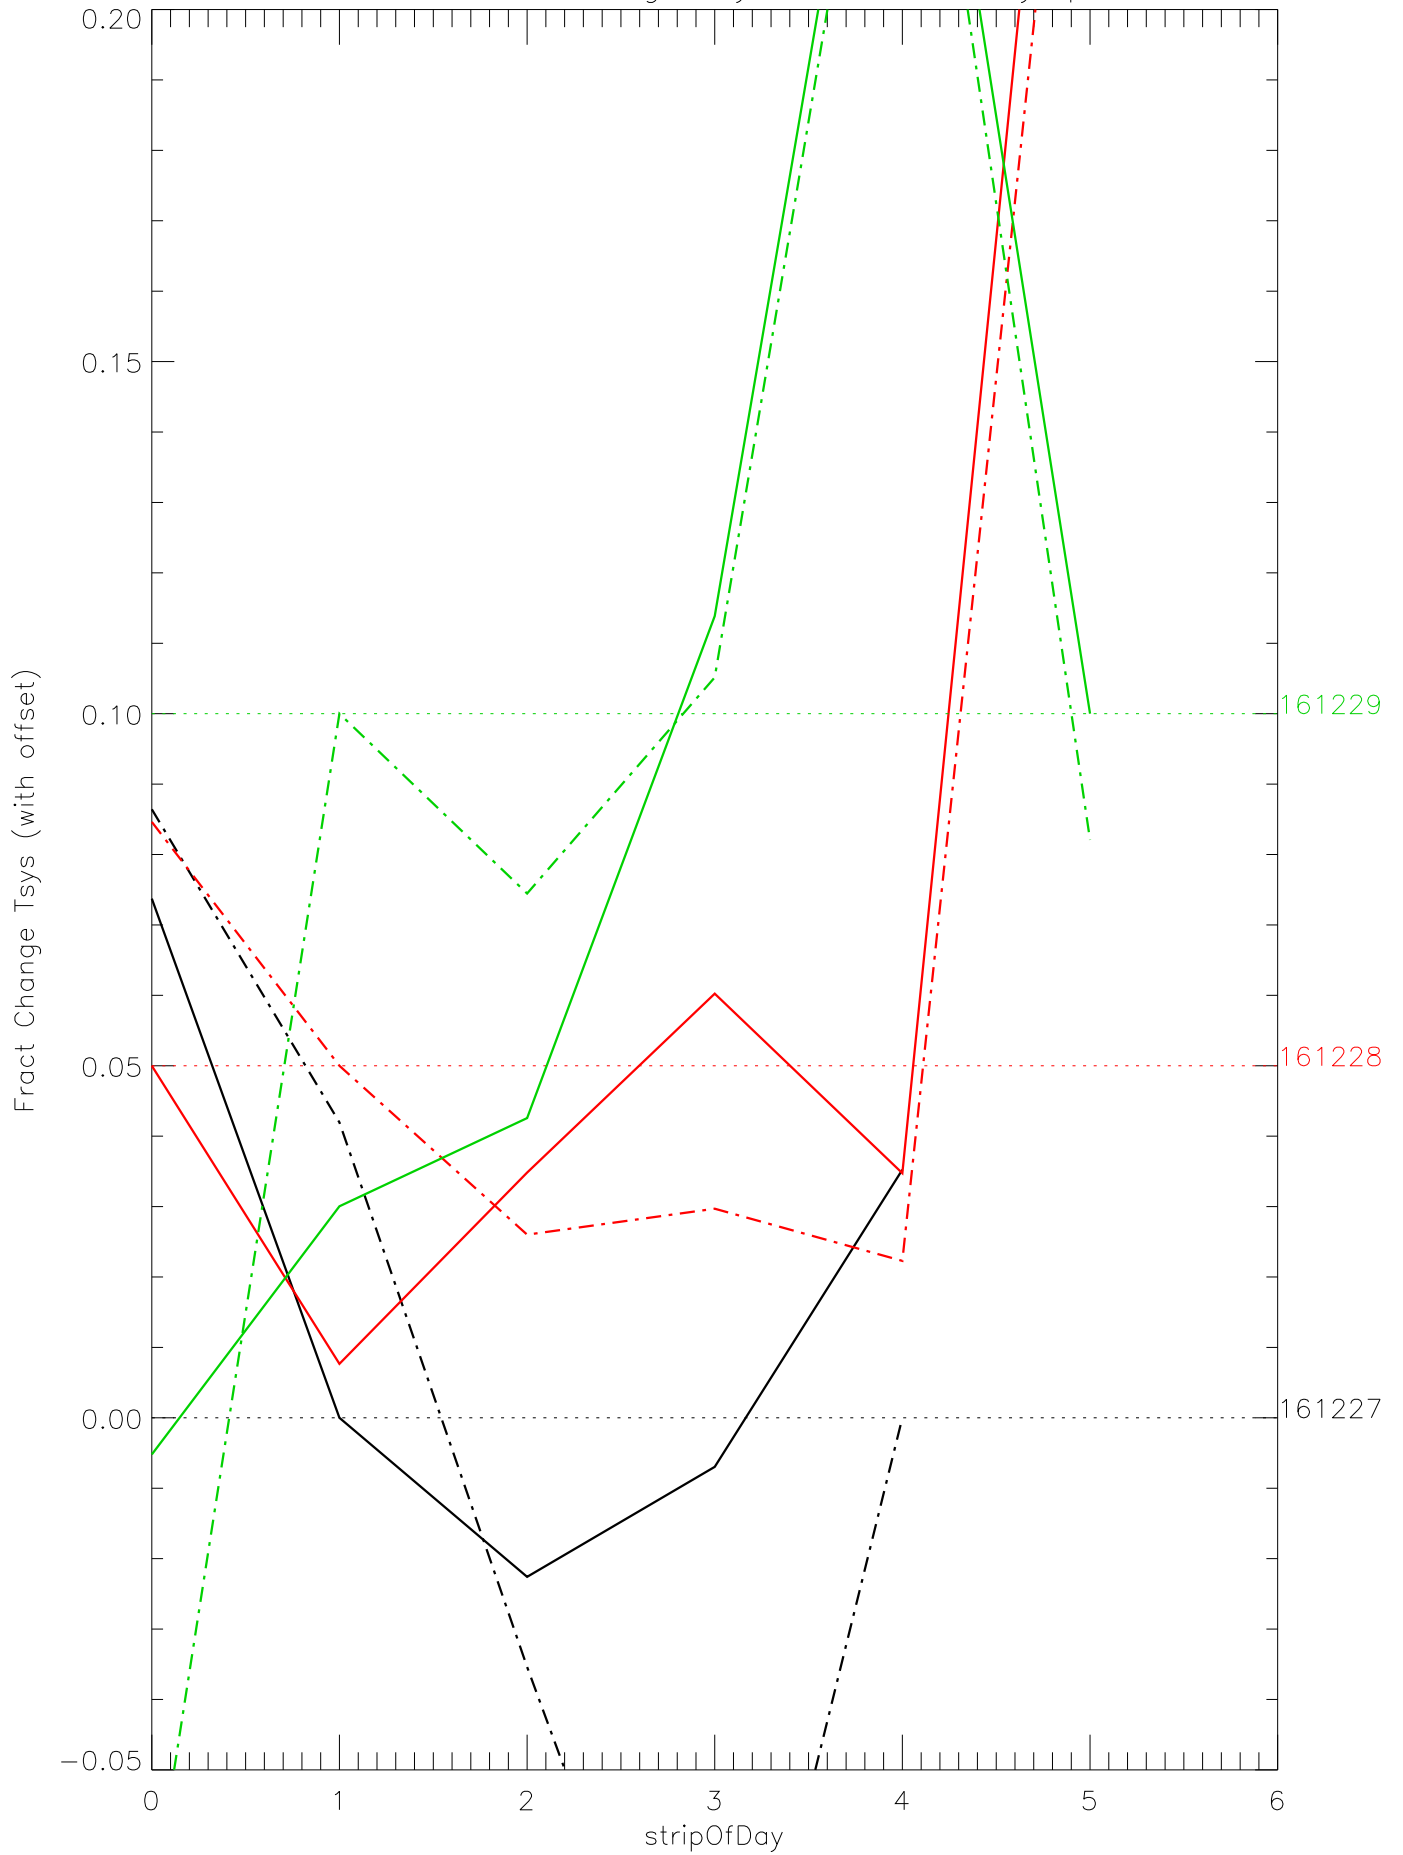

a2048 fractional change TsysK for each day. pixel:0

a2048 fractional change TsysK for each day. pixel:1

a2048 fractional change TsysK for each day. pixel:2

a2048 fractional change TsysK for each day. pixel:3

a2048 fractional change TsysK for each day. pixel:4

a2048 fractional change TsysK for each day. pixel:5

a2048 fractional change TsysK for each day. pixel:6