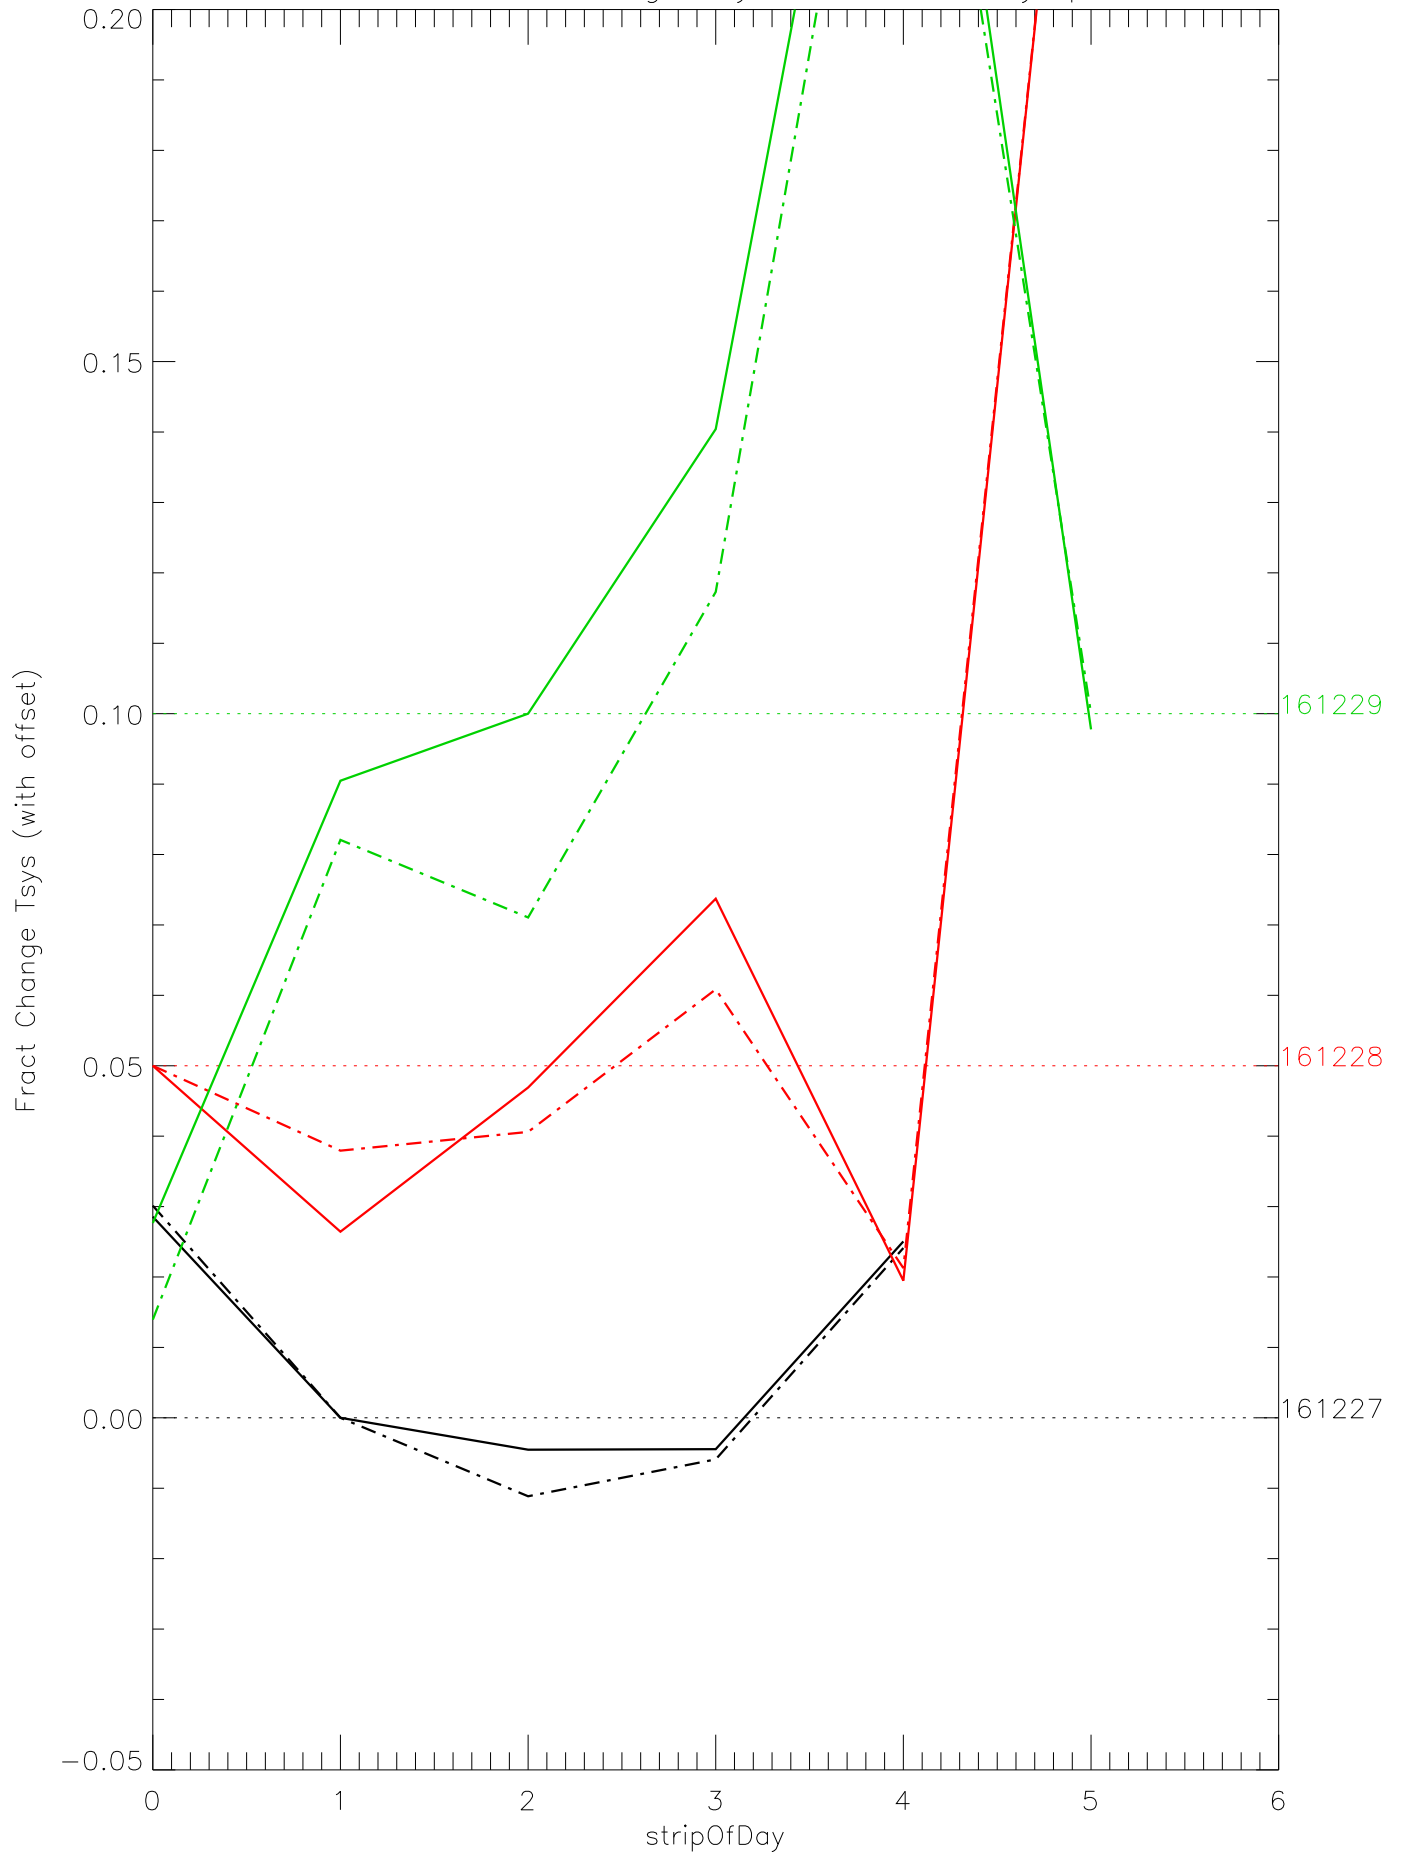

a2048 fractional change TsysK for each day. pixel:0

a2048 fractional change TsysK for each day. pixel:1

a2048 fractional change TsysK for each day. pixel:2

a2048 fractional change TsysK for each day. pixel:3

a2048 fractional change TsysK for each day. pixel:4

a2048 fractional change TsysK for each day. pixel:5

a2048 fractional change TsysK for each day. pixel:6