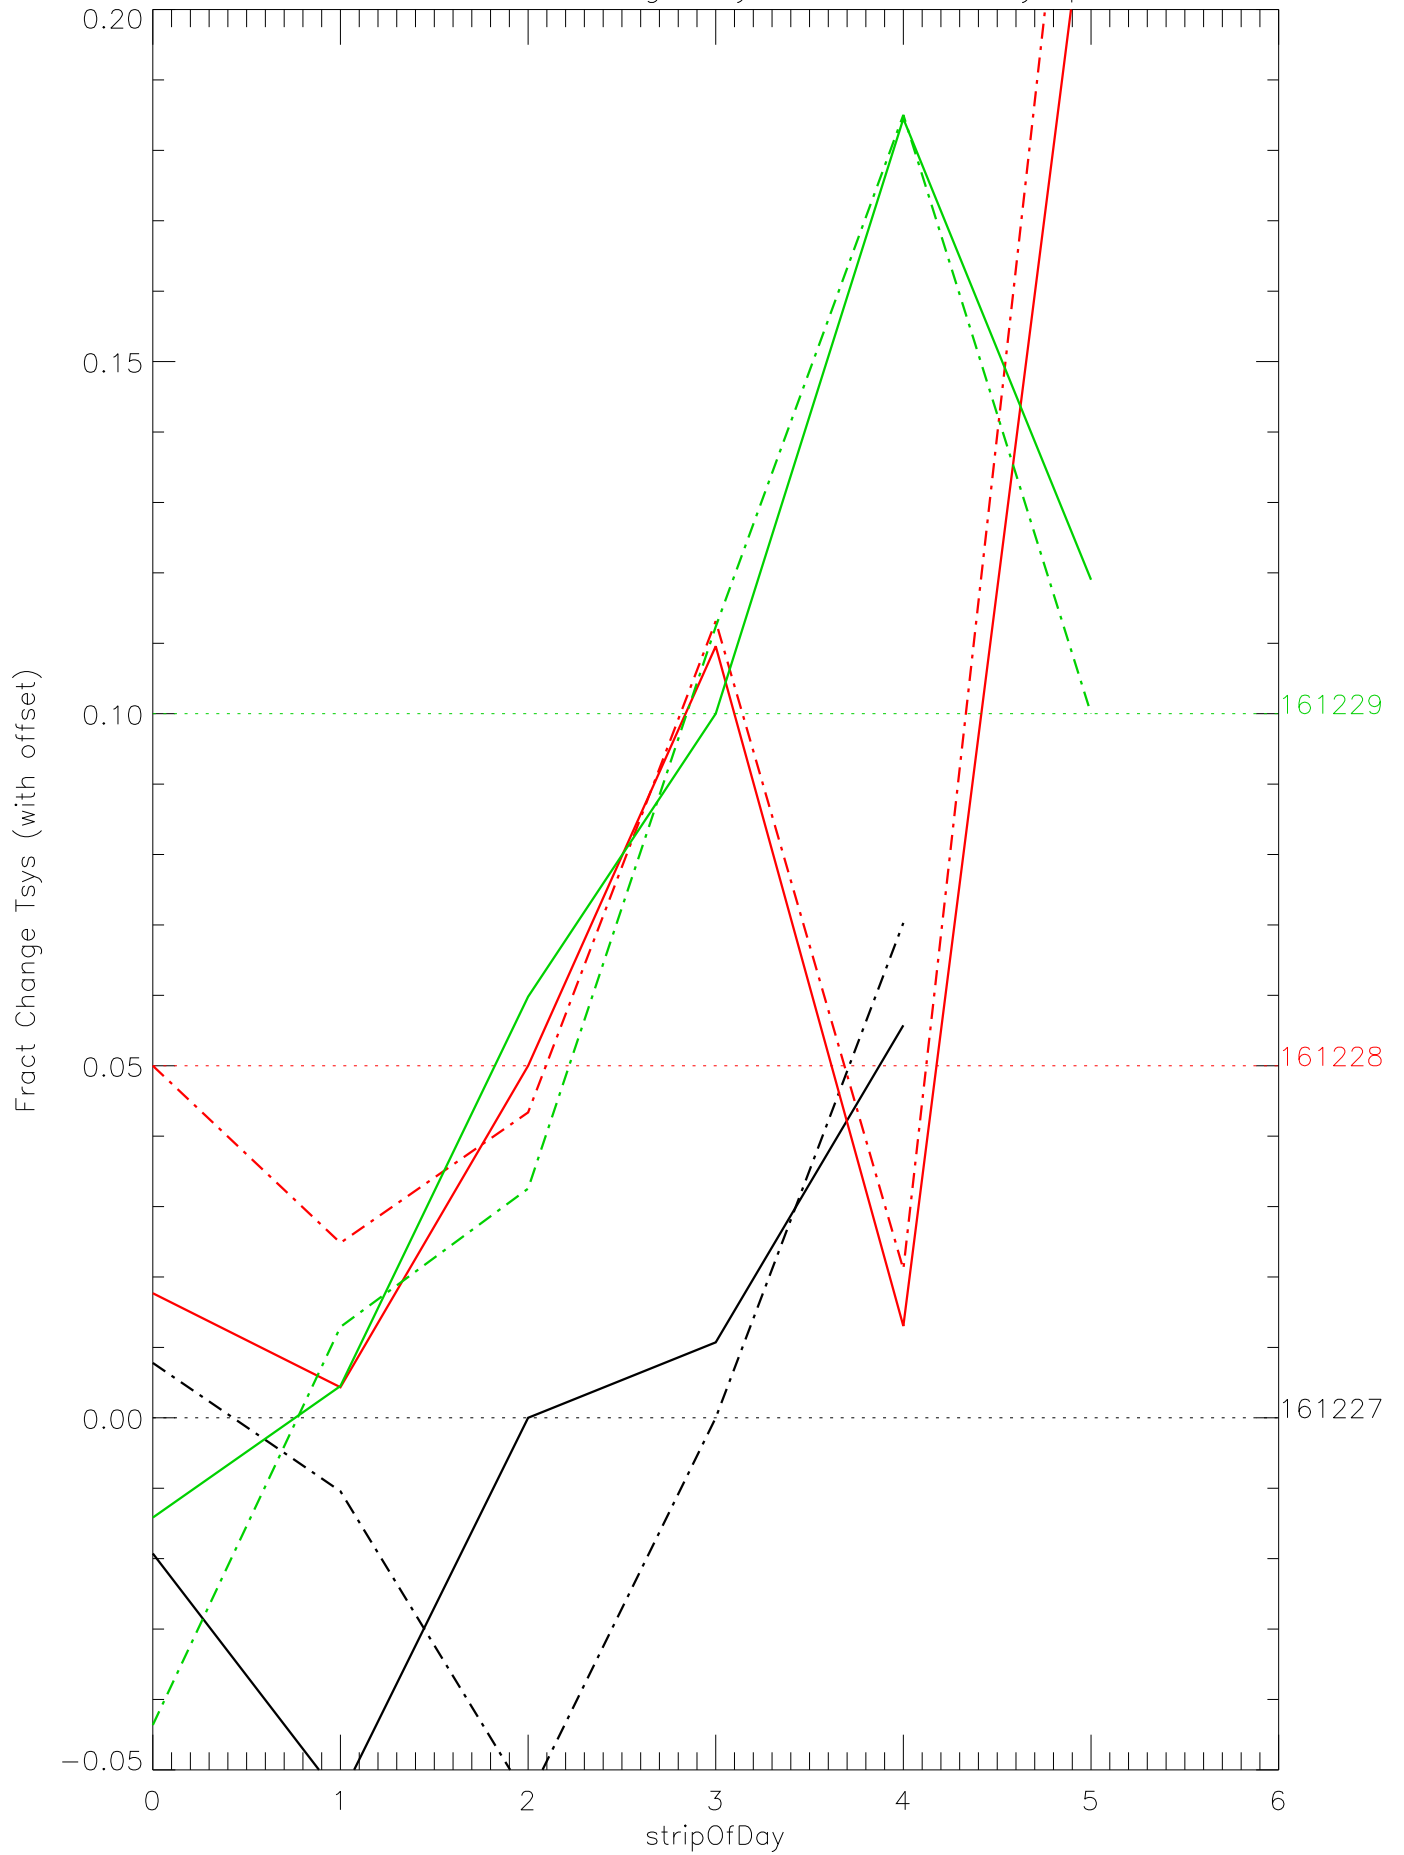

a2048 fractional change TsysK for each day. pixel:0

a2048 fractional change TsysK for each day. pixel:1

a2048 fractional change TsysK for each day. pixel:2

a2048 fractional change TsysK for each day. pixel:3

a2048 fractional change TsysK for each day. pixel:4

a2048 fractional change TsysK for each day. pixel:5

a2048 fractional change TsysK for each day. pixel:6