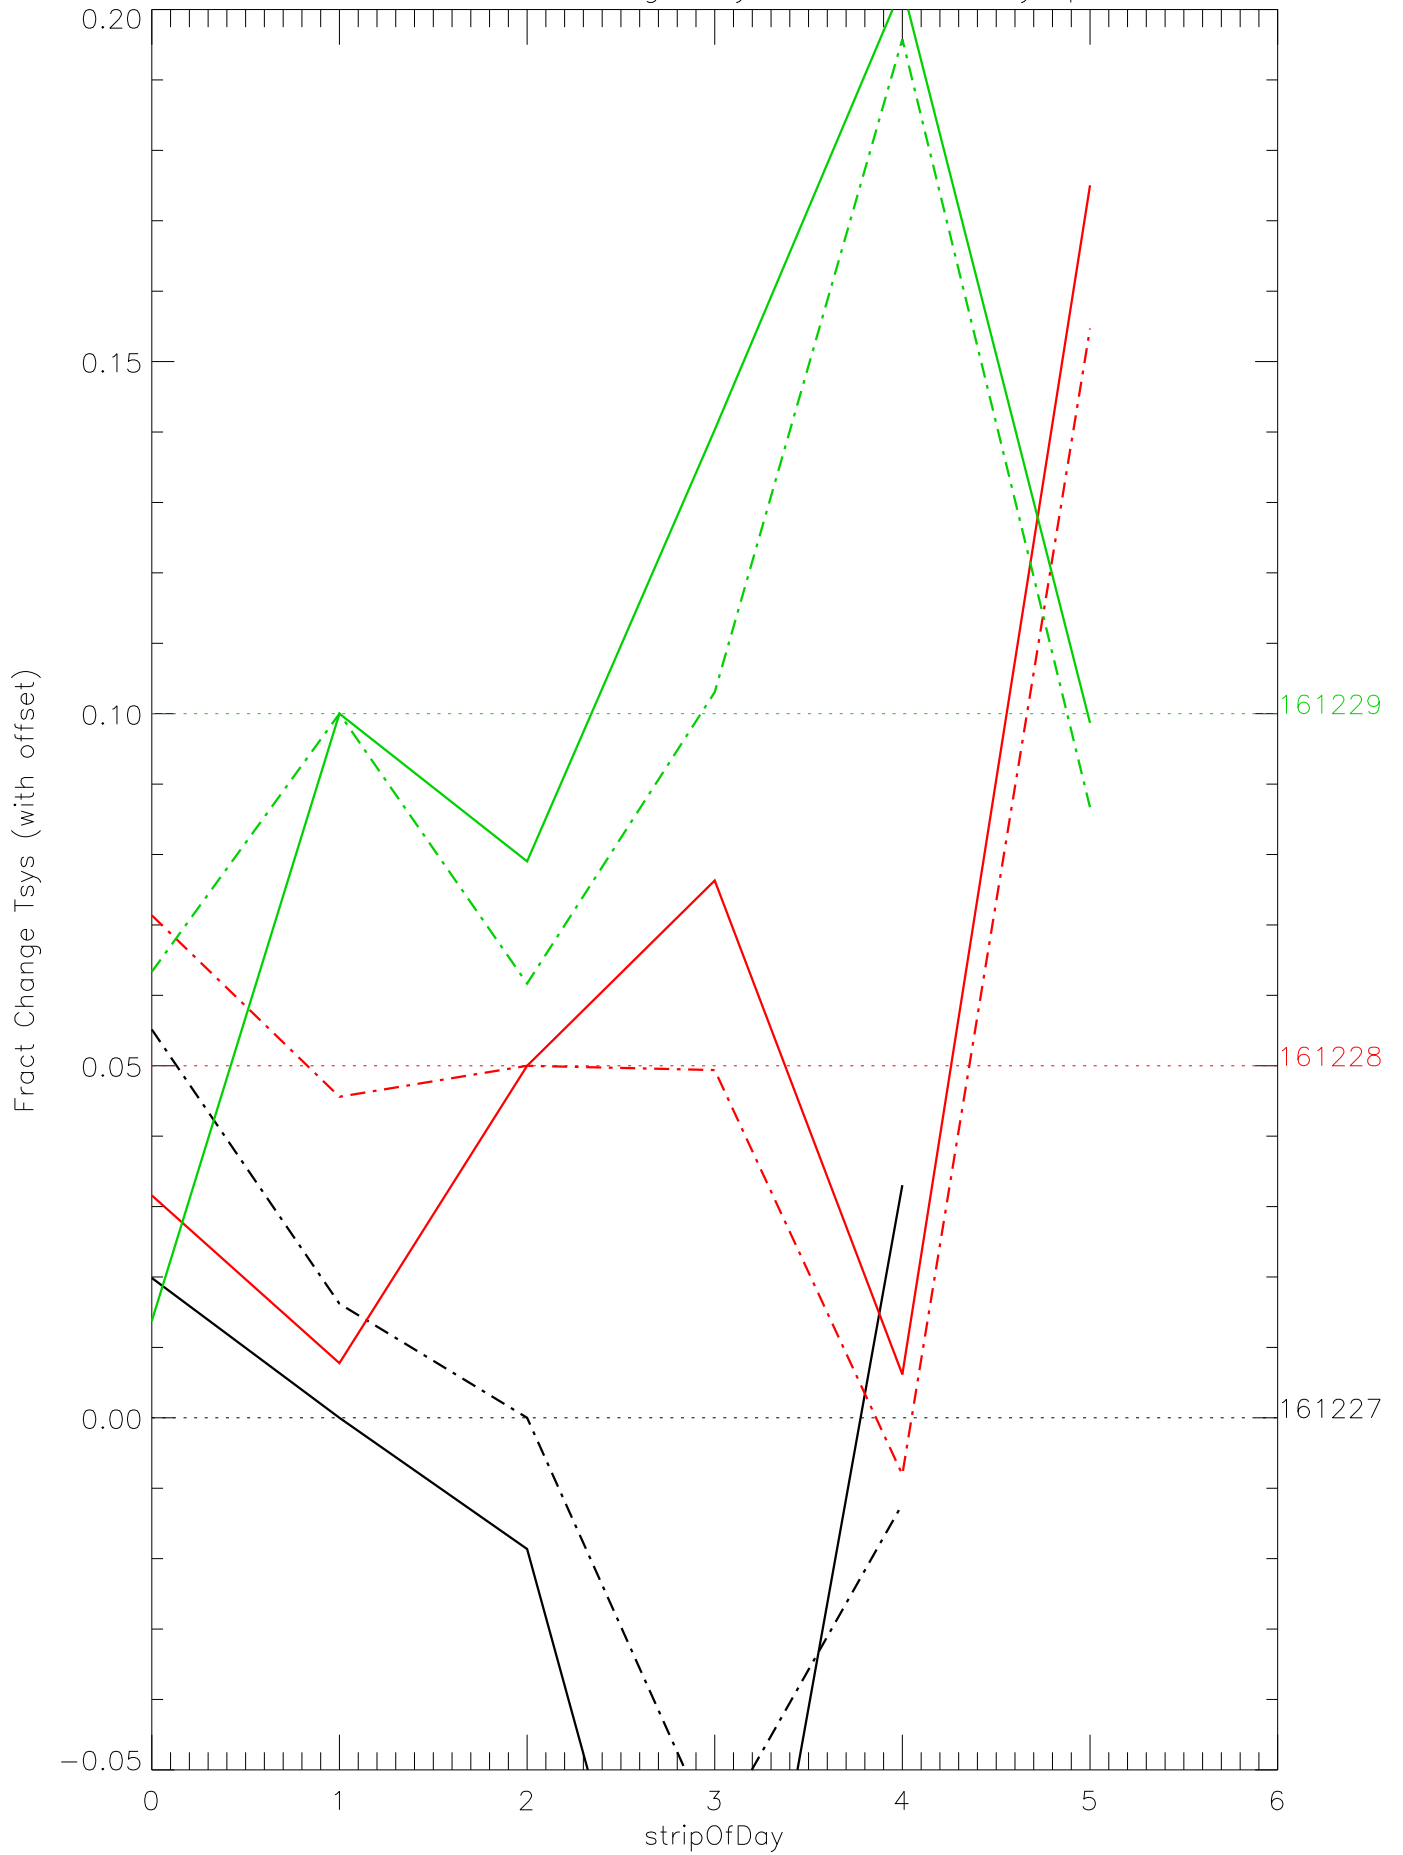

a2048 fractional change TsysK for each day. pixel:0

a2048 fractional change TsysK for each day. pixel:1

a2048 fractional change TsysK for each day. pixel:2

a2048 fractional change TsysK for each day. pixel:3

a2048 fractional change TsysK for each day. pixel:4

a2048 fractional change TsysK for each day. pixel:5

a2048 fractional change TsysK for each day. pixel:6