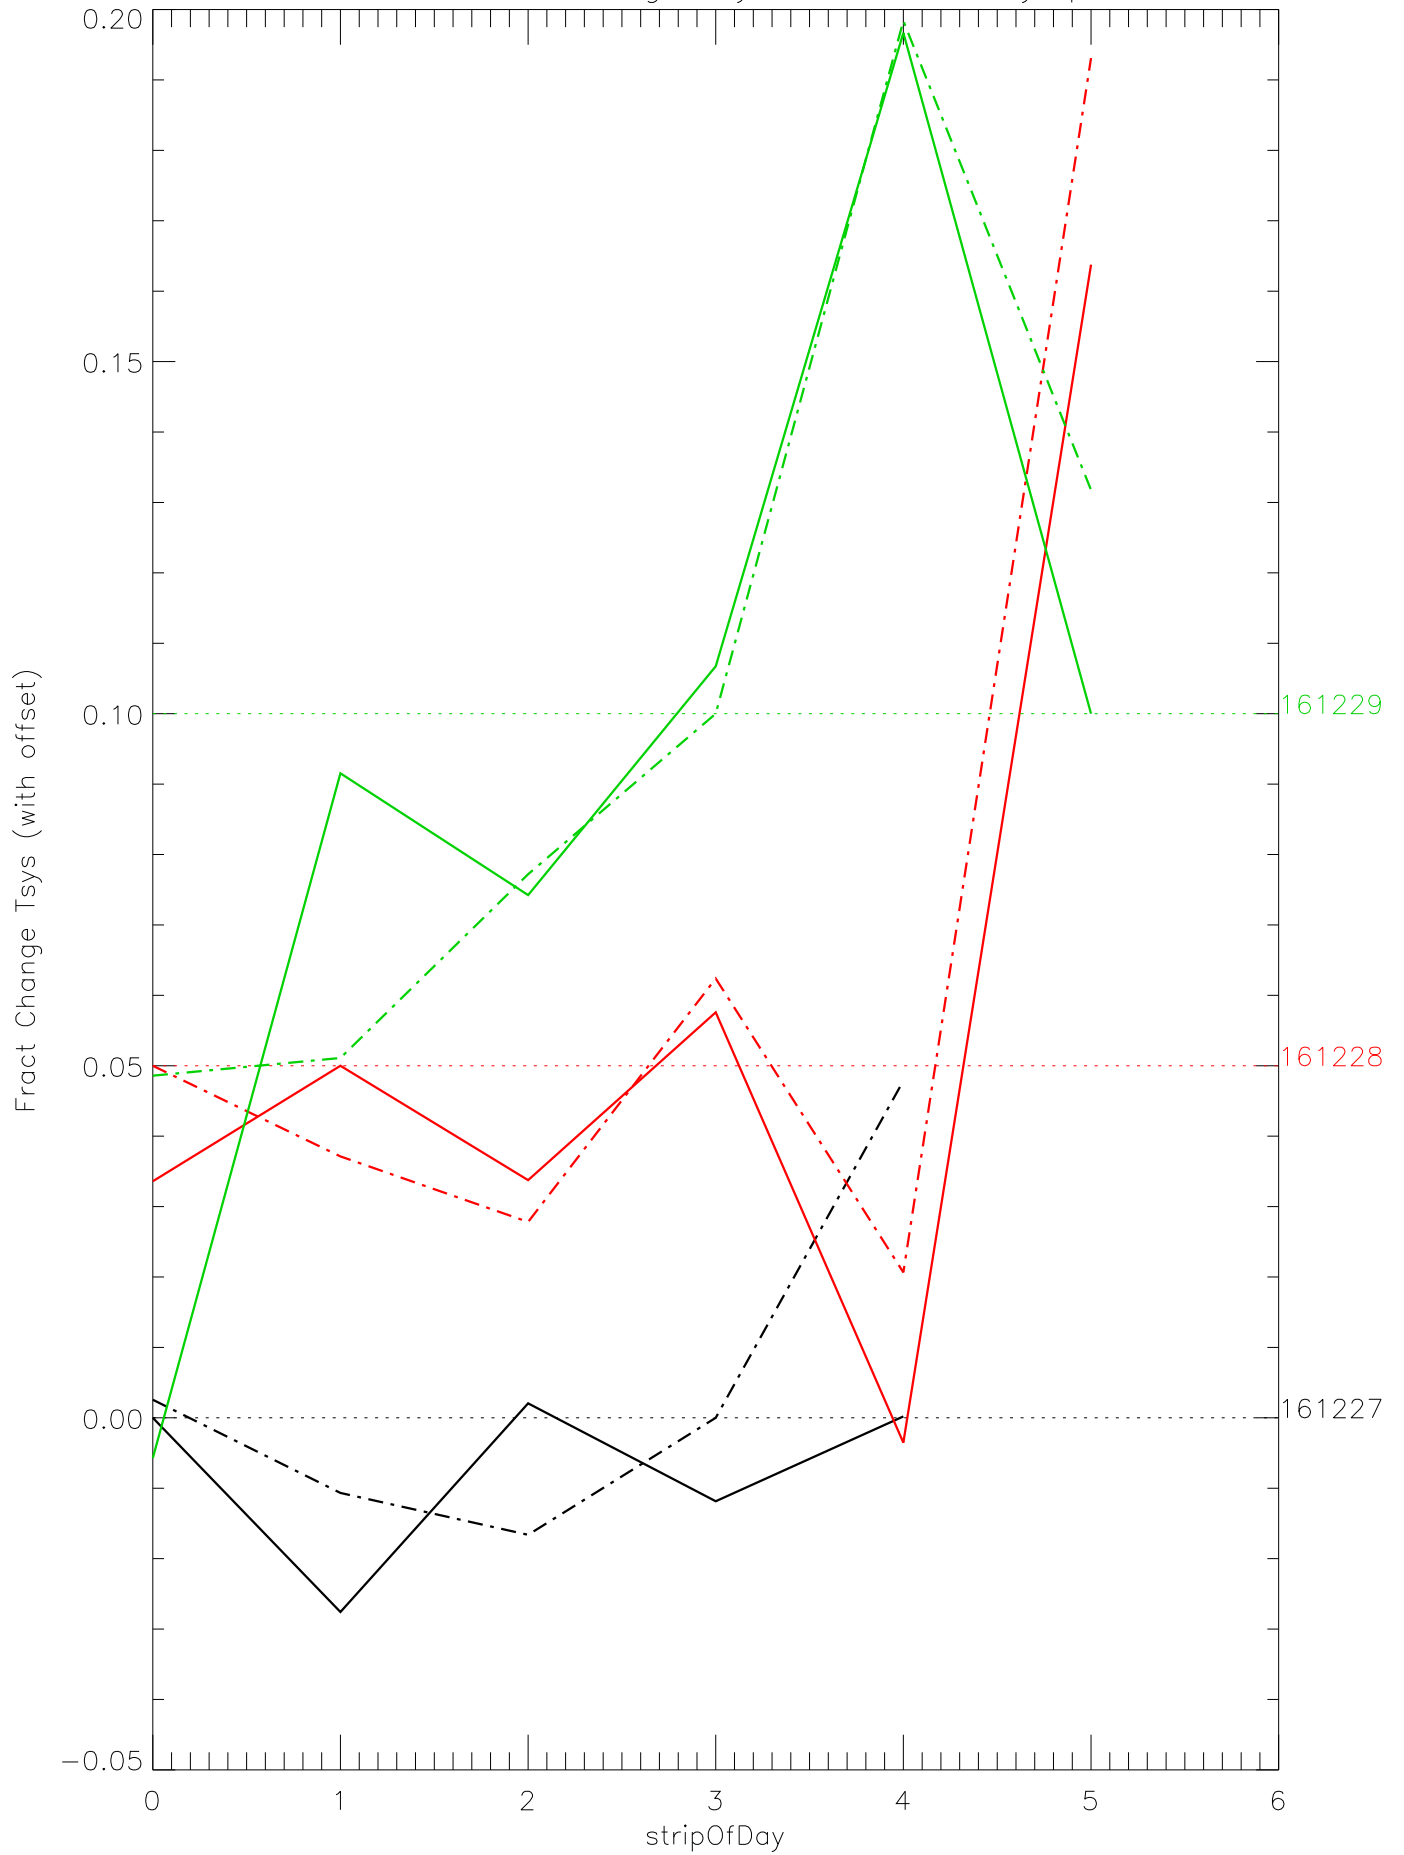

a2048 fractional change TsysK for each day. pixel:0

a2048 fractional change TsysK for each day. pixel:1

a2048 fractional change TsysK for each day. pixel:2

a2048 fractional change TsysK for each day. pixel:3

a2048 fractional change TsysK for each day. pixel:4

a2048 fractional change TsysK for each day. pixel:5

a2048 fractional change TsysK for each day. pixel:6