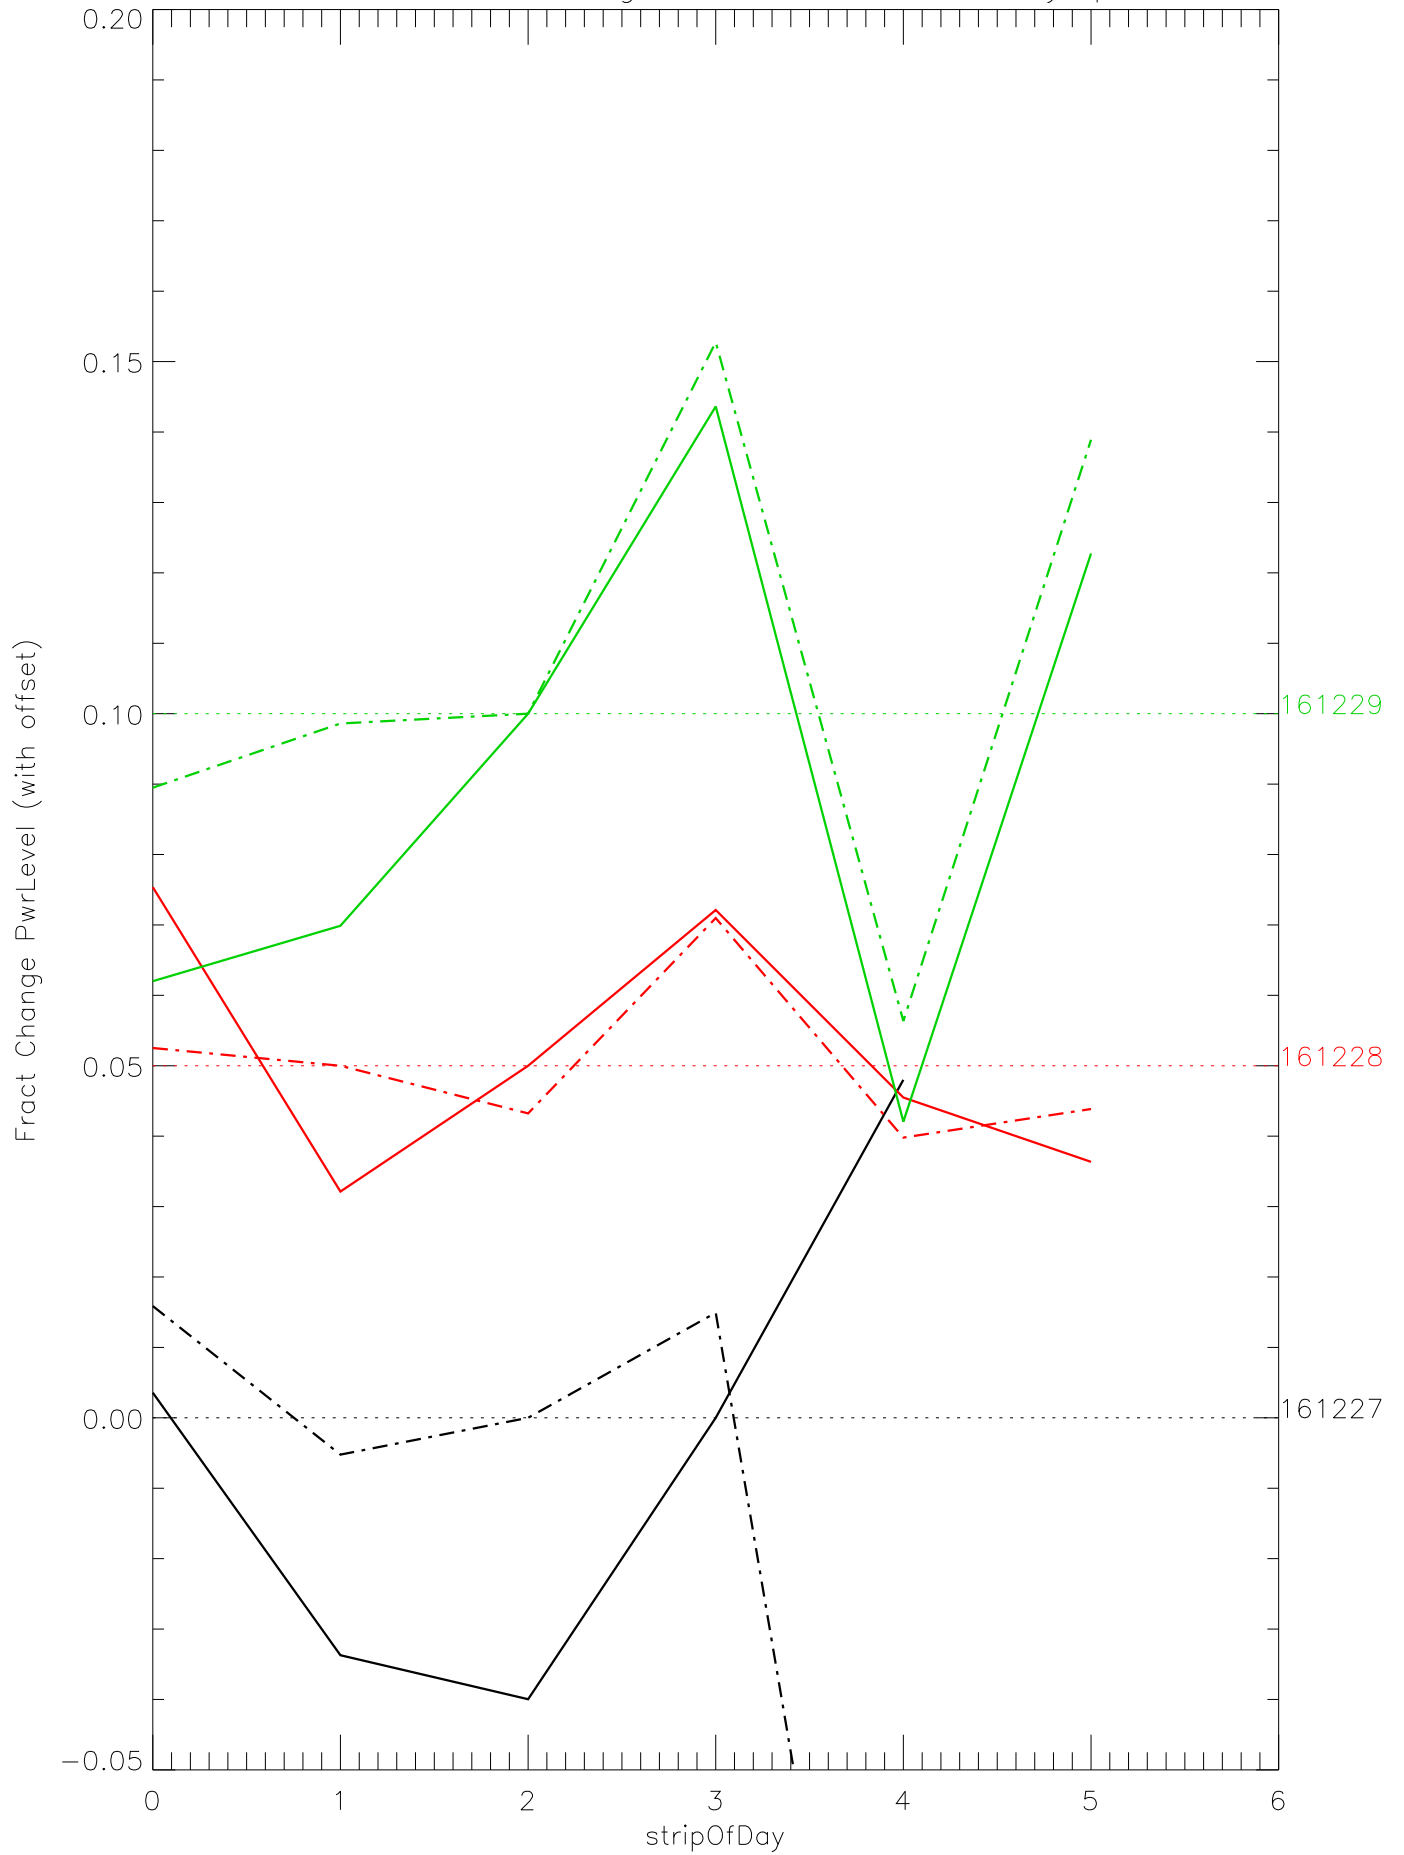

a2048 fractional change PwrLevel for each day. pixel:0

a2048 fractional change PwrLevel for each day. pixel:1

a2048 fractional change PwrLevel for each day. pixel:2

a2048 fractional change PwrLevel for each day. pixel:3

a2048 fractional change PwrLevel for each day. pixel:4

a2048 fractional change PwrLevel for each day. pixel:5

a2048 fractional change PwrLevel for each day. pixel:6