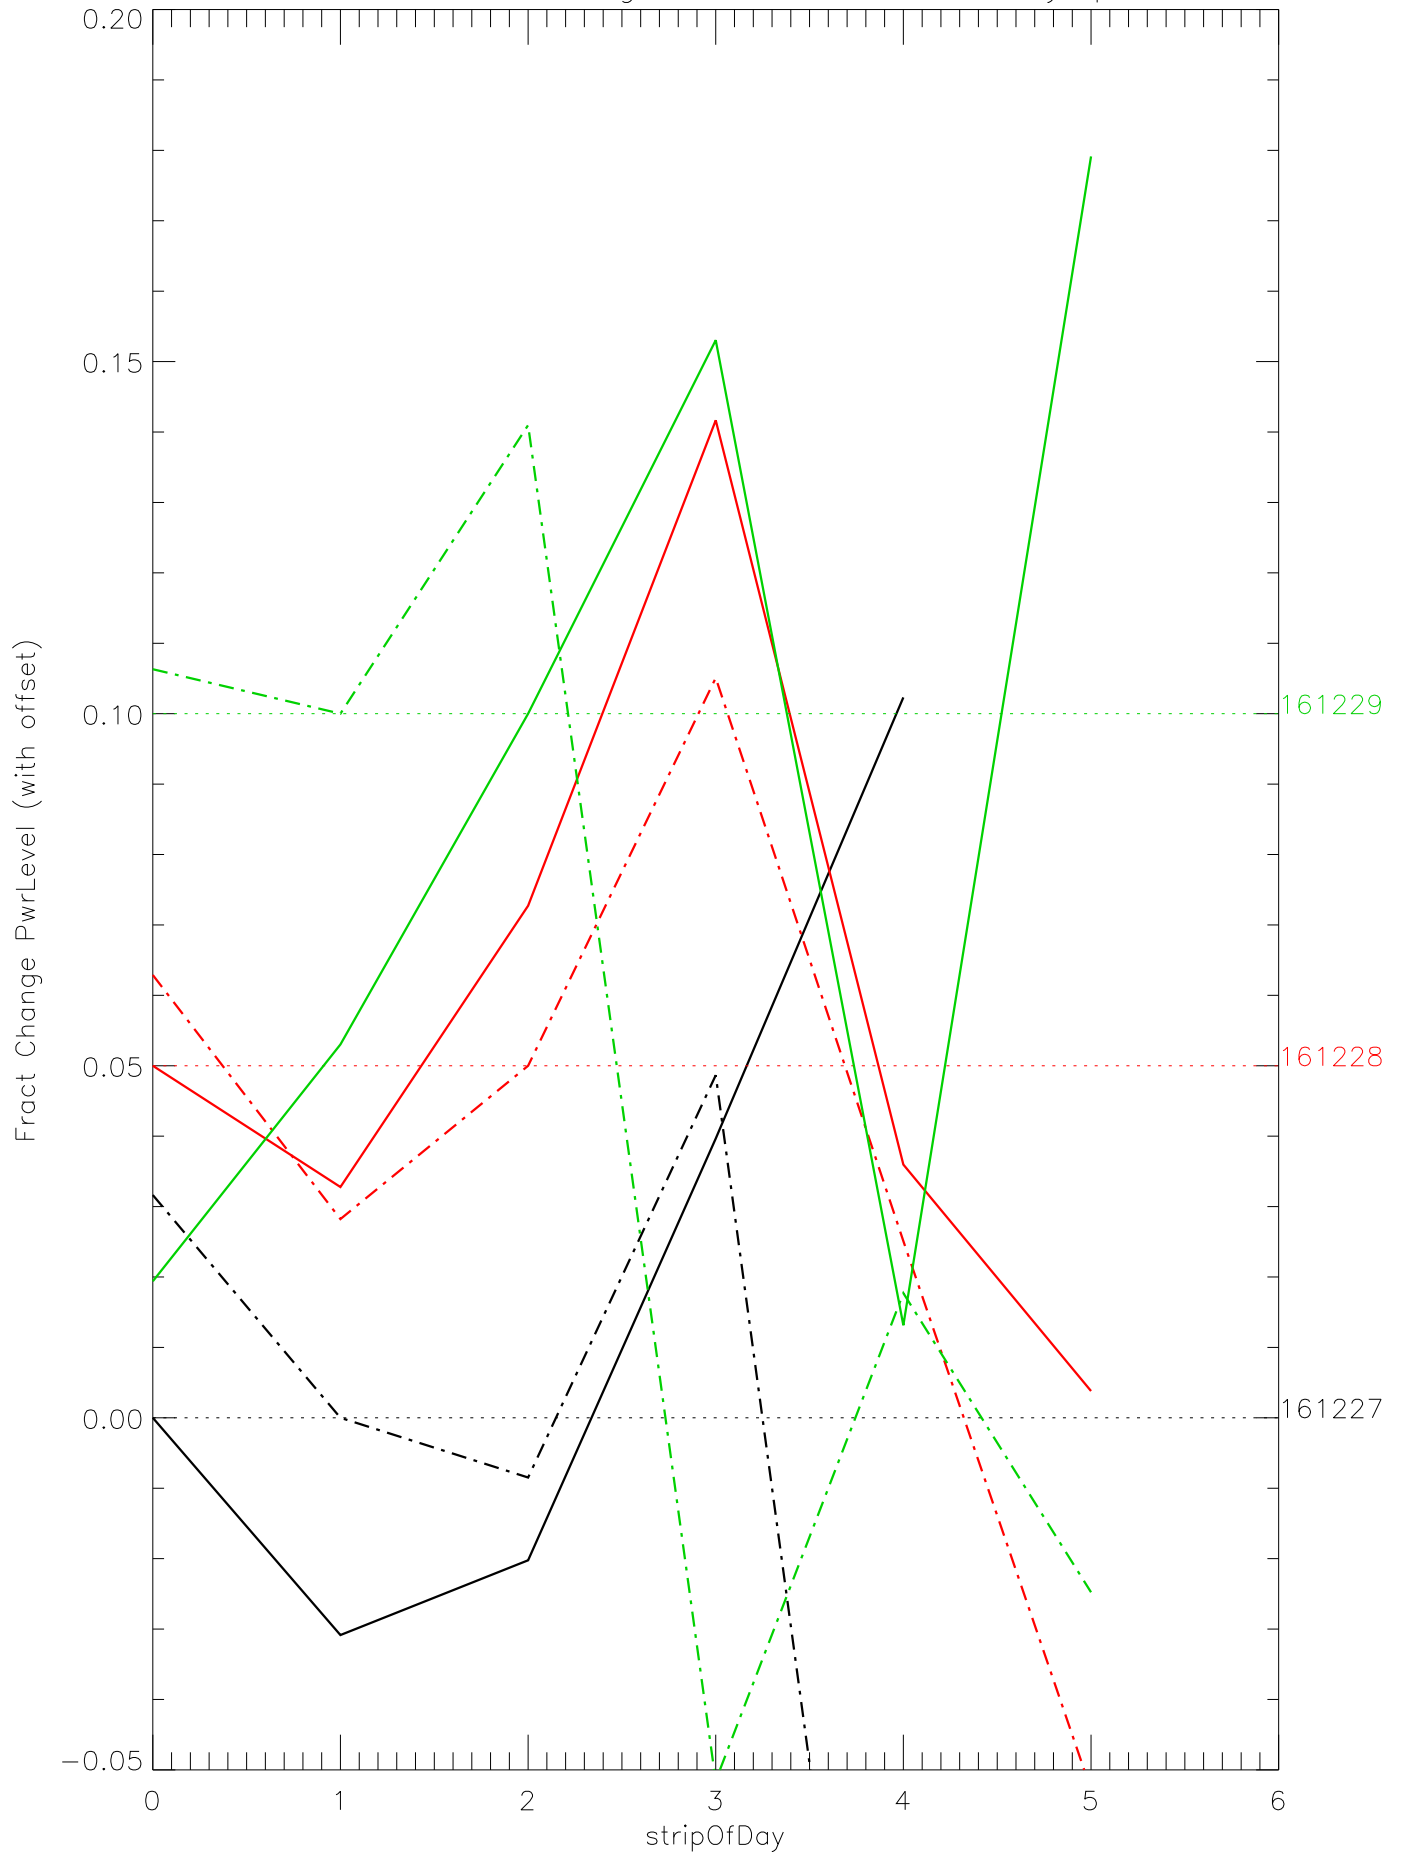

a2048 fractional change PwrLevel for each day. pixel:0

a2048 fractional change PwrLevel for each day. pixel:1

a2048 fractional change PwrLevel for each day. pixel:2

a2048 fractional change PwrLevel for each day. pixel:3

a2048 fractional change PwrLevel for each day. pixel:4

a2048 fractional change PwrLevel for each day. pixel:5

a2048 fractional change PwrLevel for each day. pixel:6