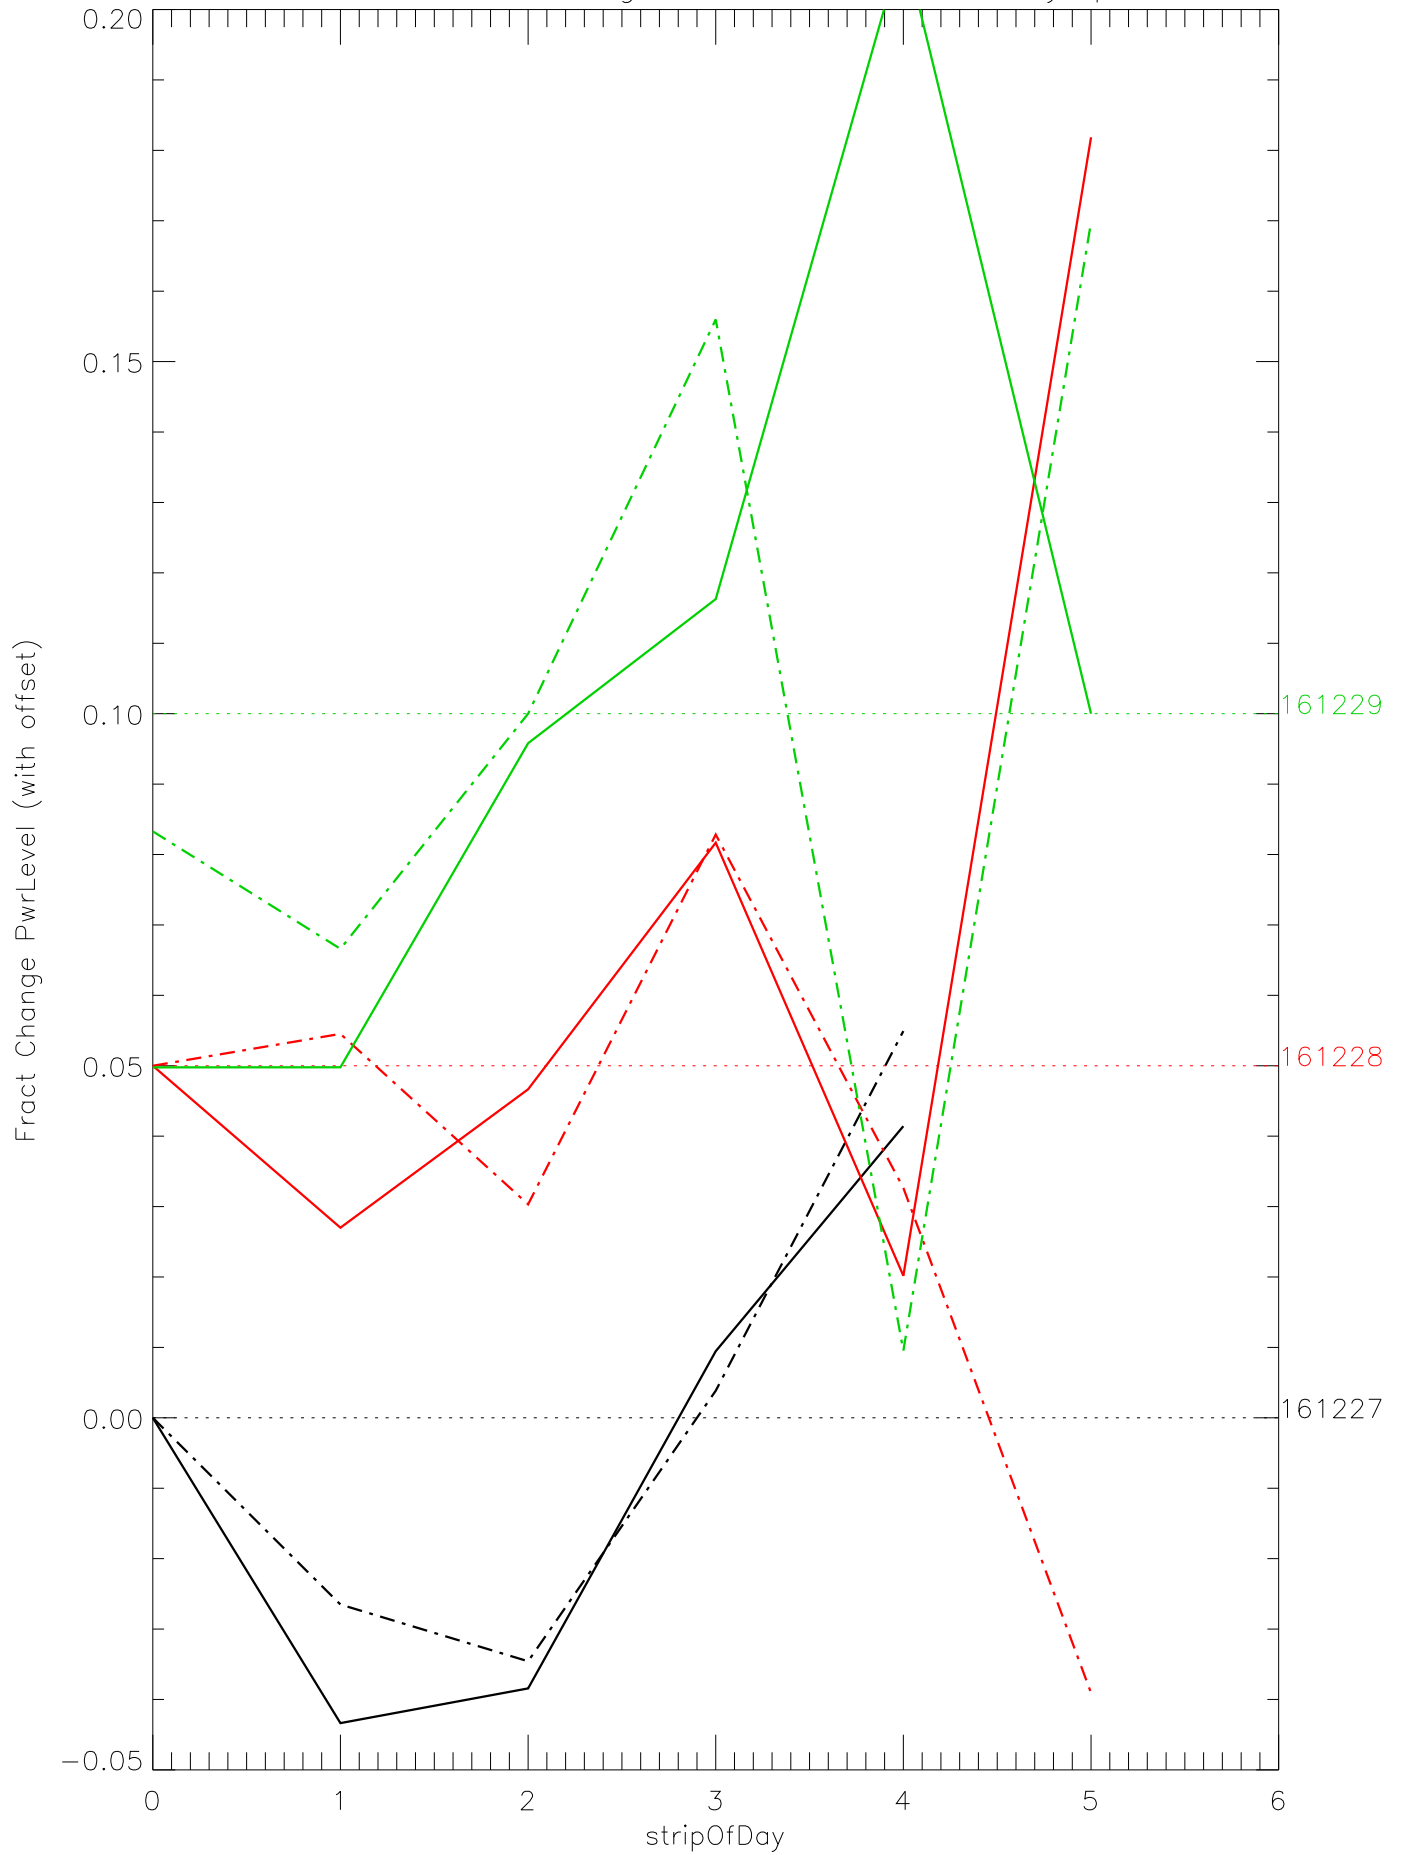

a2048 fractional change PwrLevel for each day. pixel:0

a2048 fractional change PwrLevel for each day. pixel:1

a2048 fractional change PwrLevel for each day. pixel:2

a2048 fractional change PwrLevel for each day. pixel:3

a2048 fractional change PwrLevel for each day. pixel:4

a2048 fractional change PwrLevel for each day. pixel:5

a2048 fractional change PwrLevel for each day. pixel:6