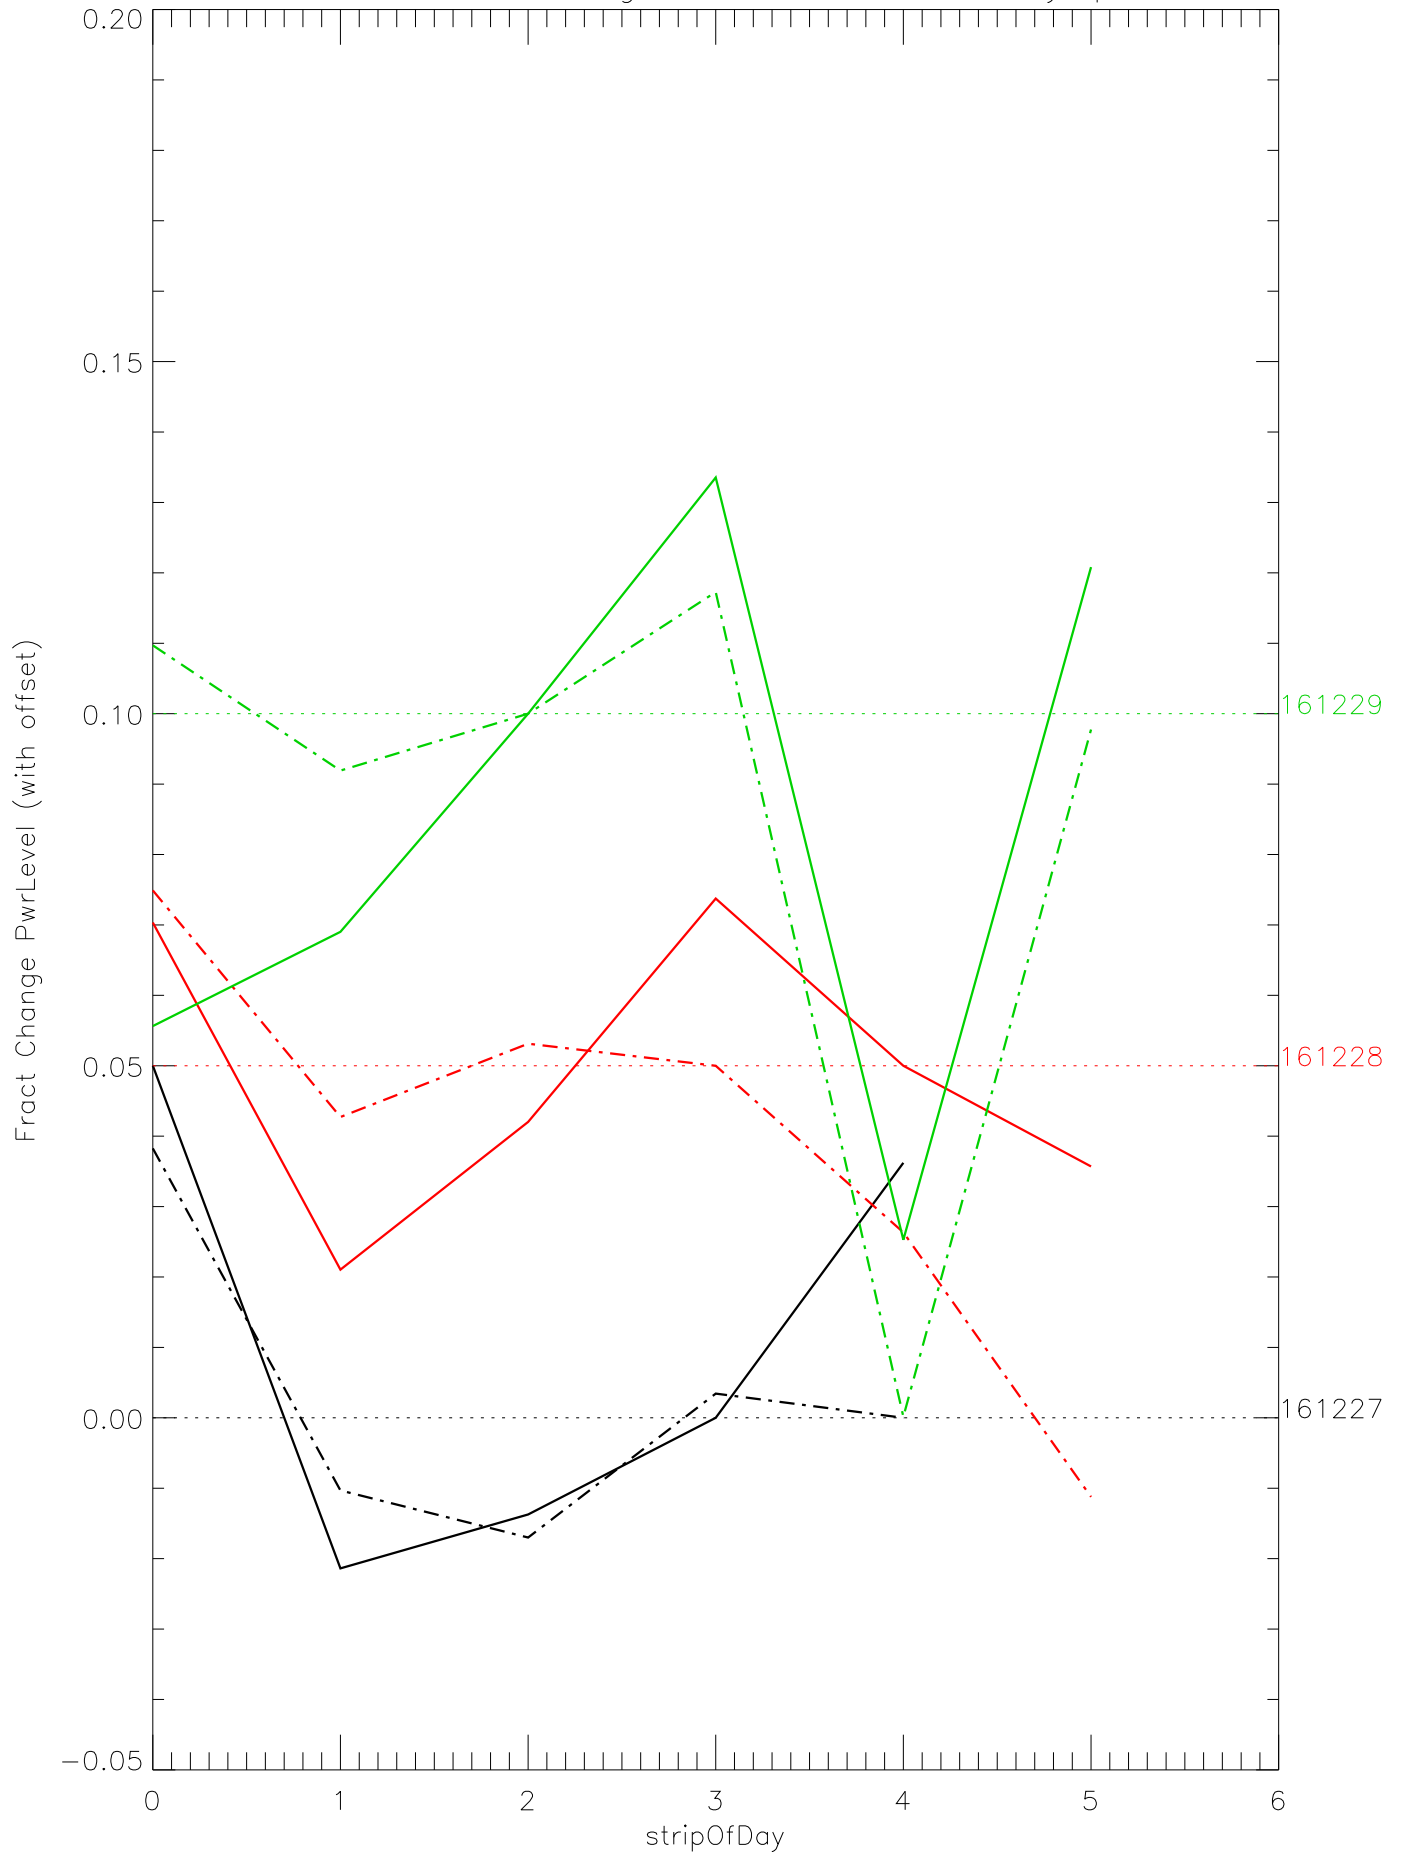

a2048 fractional change PwrLevel for each day. pixel:0

a2048 fractional change PwrLevel for each day. pixel:1

a2048 fractional change PwrLevel for each day. pixel:2

a2048 fractional change PwrLevel for each day. pixel:3

a2048 fractional change PwrLevel for each day. pixel:4

a2048 fractional change PwrLevel for each day. pixel:5

a2048 fractional change PwrLevel for each day. pixel:6