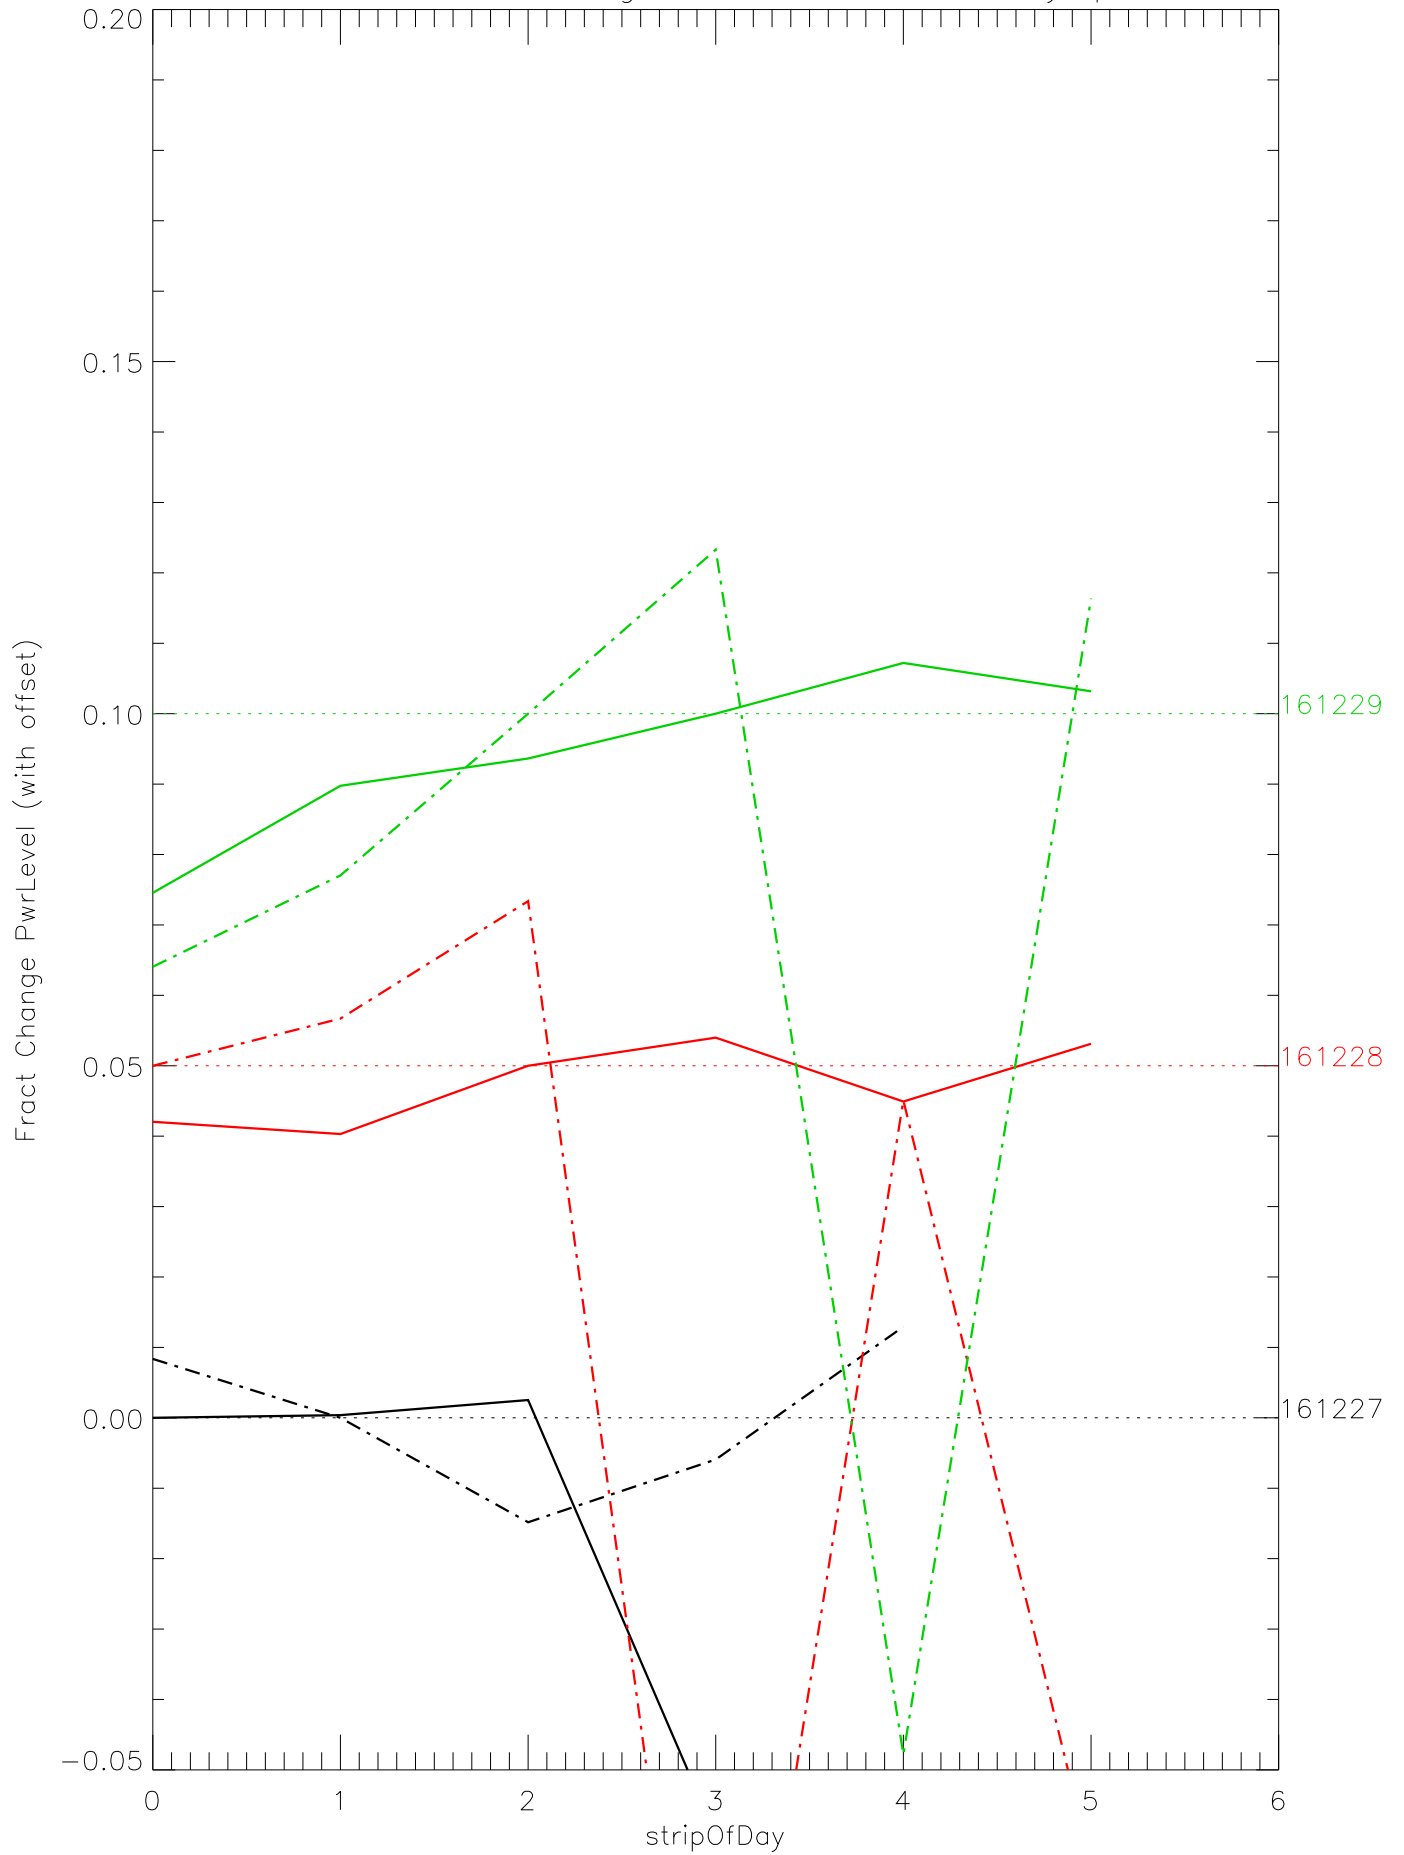

a2048 fractional change PwrLevel for each day. pixel:0

a2048 fractional change PwrLevel for each day. pixel:1

a2048 fractional change PwrLevel for each day. pixel:2

a2048 fractional change PwrLevel for each day. pixel:3

a2048 fractional change PwrLevel for each day. pixel:4

a2048 fractional change PwrLevel for each day. pixel:5

a2048 fractional change PwrLevel for each day. pixel:6