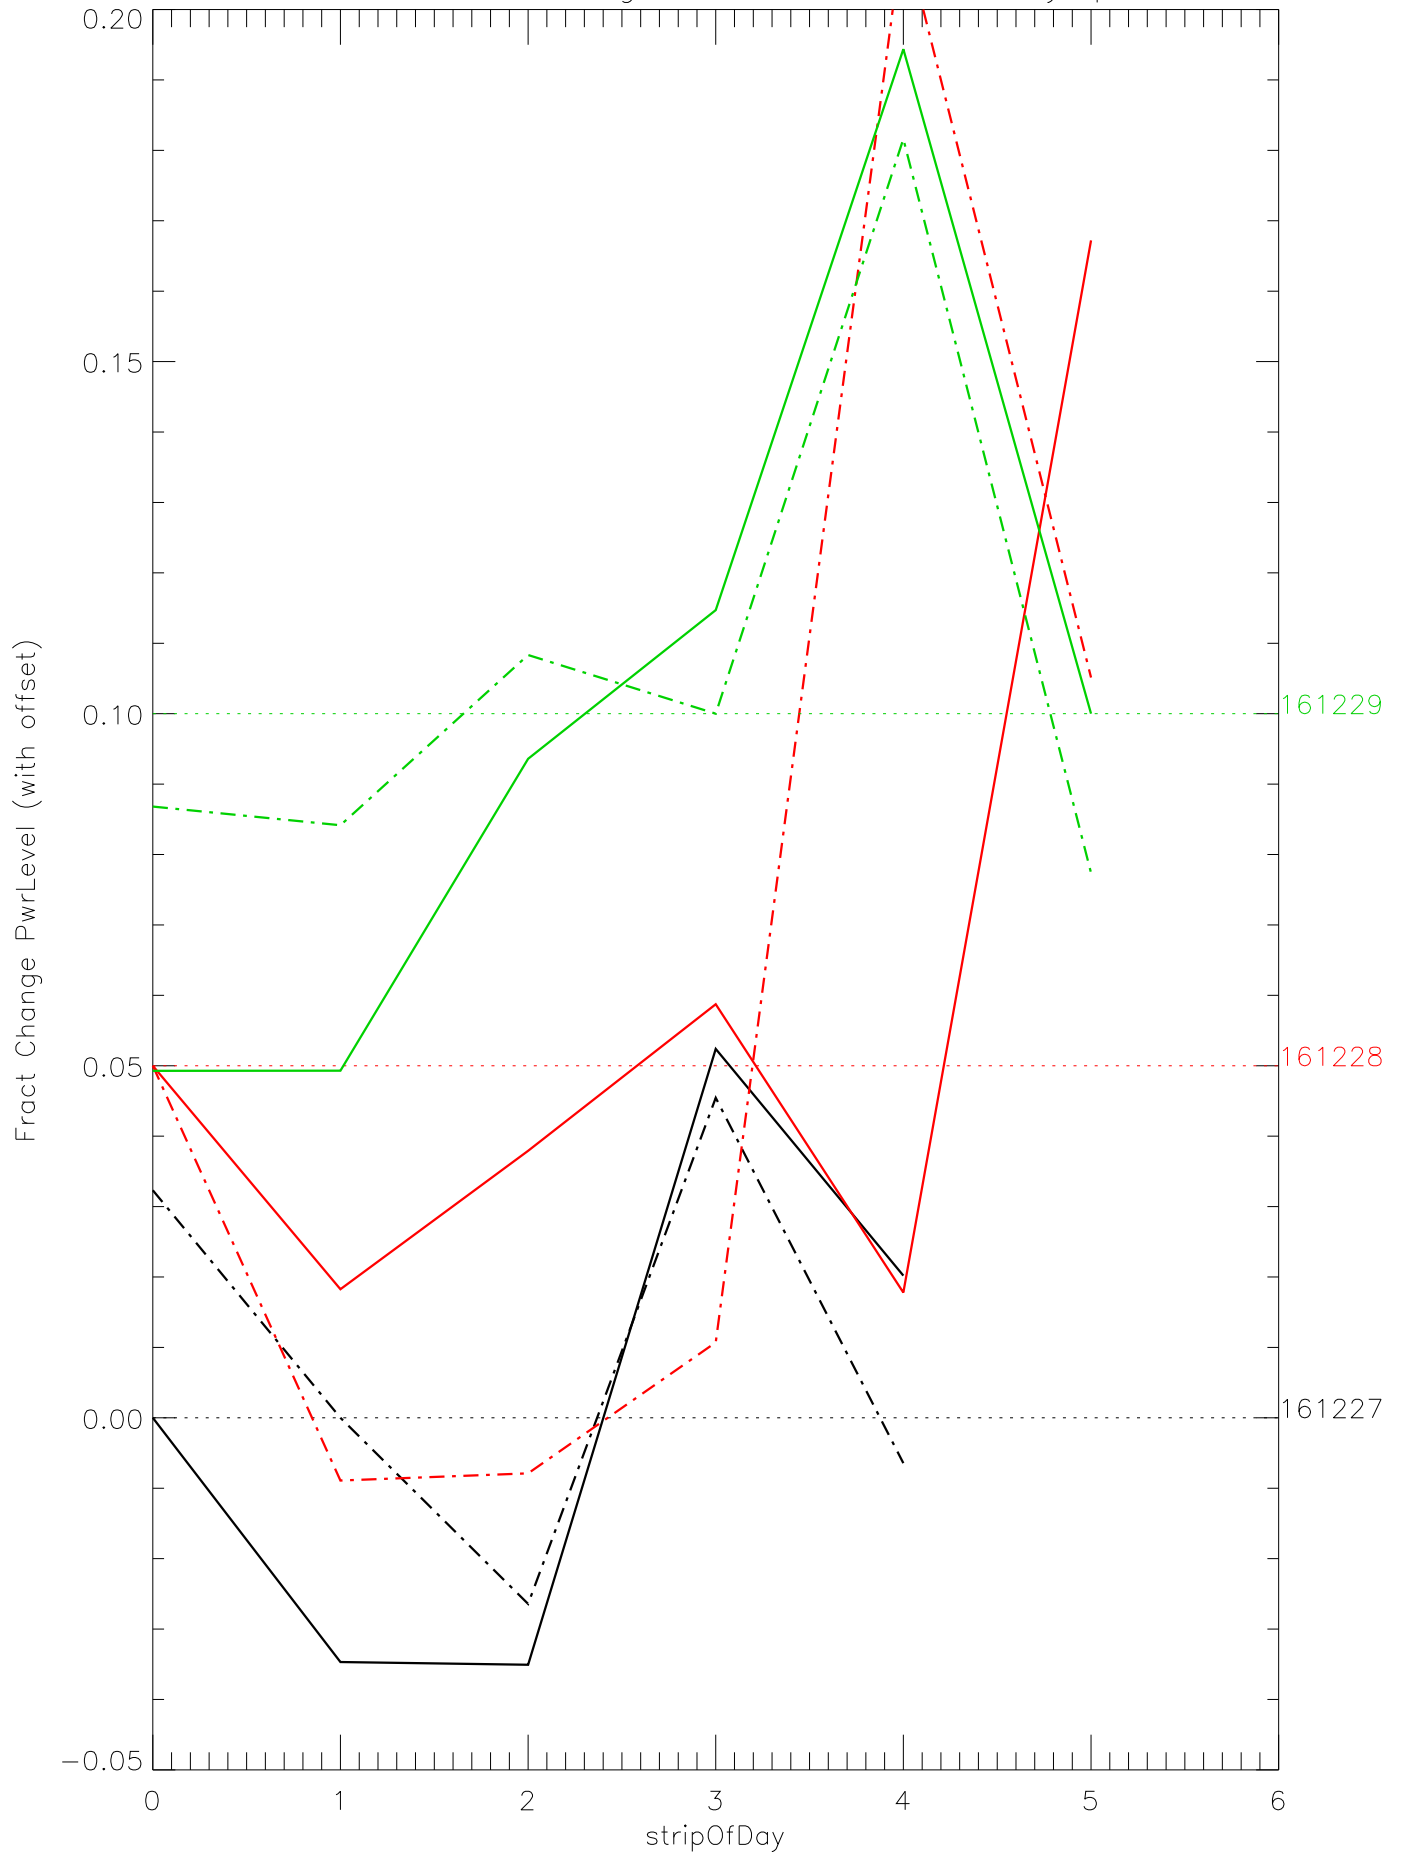

a2048 fractional change PwrLevel for each day. pixel:0

a2048 fractional change PwrLevel for each day. pixel:1

a2048 fractional change PwrLevel for each day. pixel:2

a2048 fractional change PwrLevel for each day. pixel:3

a2048 fractional change PwrLevel for each day. pixel:4

a2048 fractional change PwrLevel for each day. pixel:5

a2048 fractional change PwrLevel for each day. pixel:6