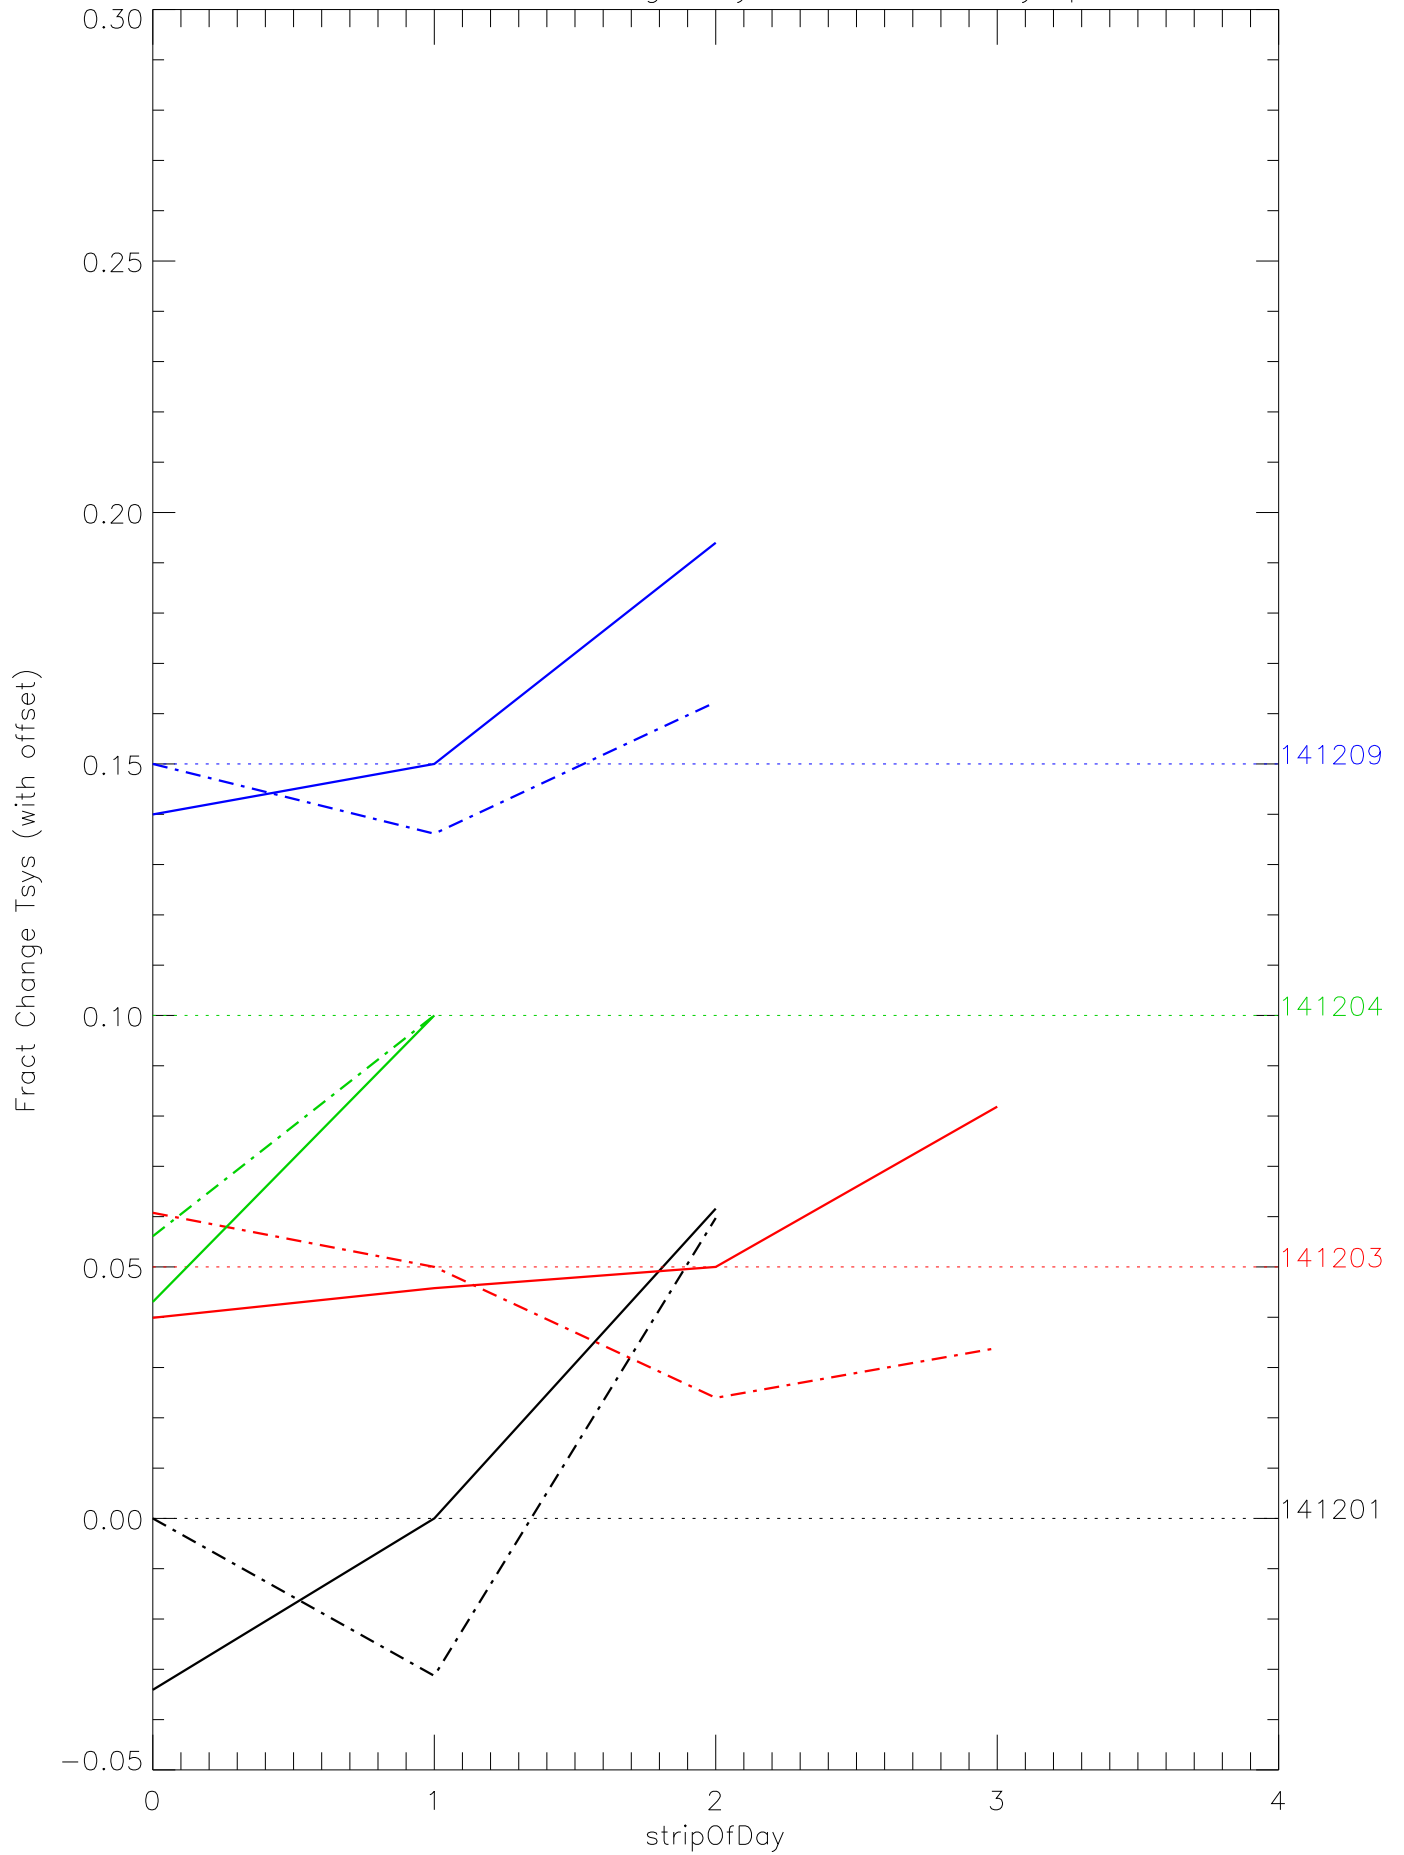

a2048 fractional change TsysK for each day. pixel:0

a2048 fractional change TsysK for each day. pixel:1

a2048 fractional change TsysK for each day. pixel:2

a2048 fractional change TsysK for each day. pixel:3

a2048 fractional change TsysK for each day. pixel:4

a2048 fractional change TsysK for each day. pixel:5

a2048 fractional change TsysK for each day. pixel:6