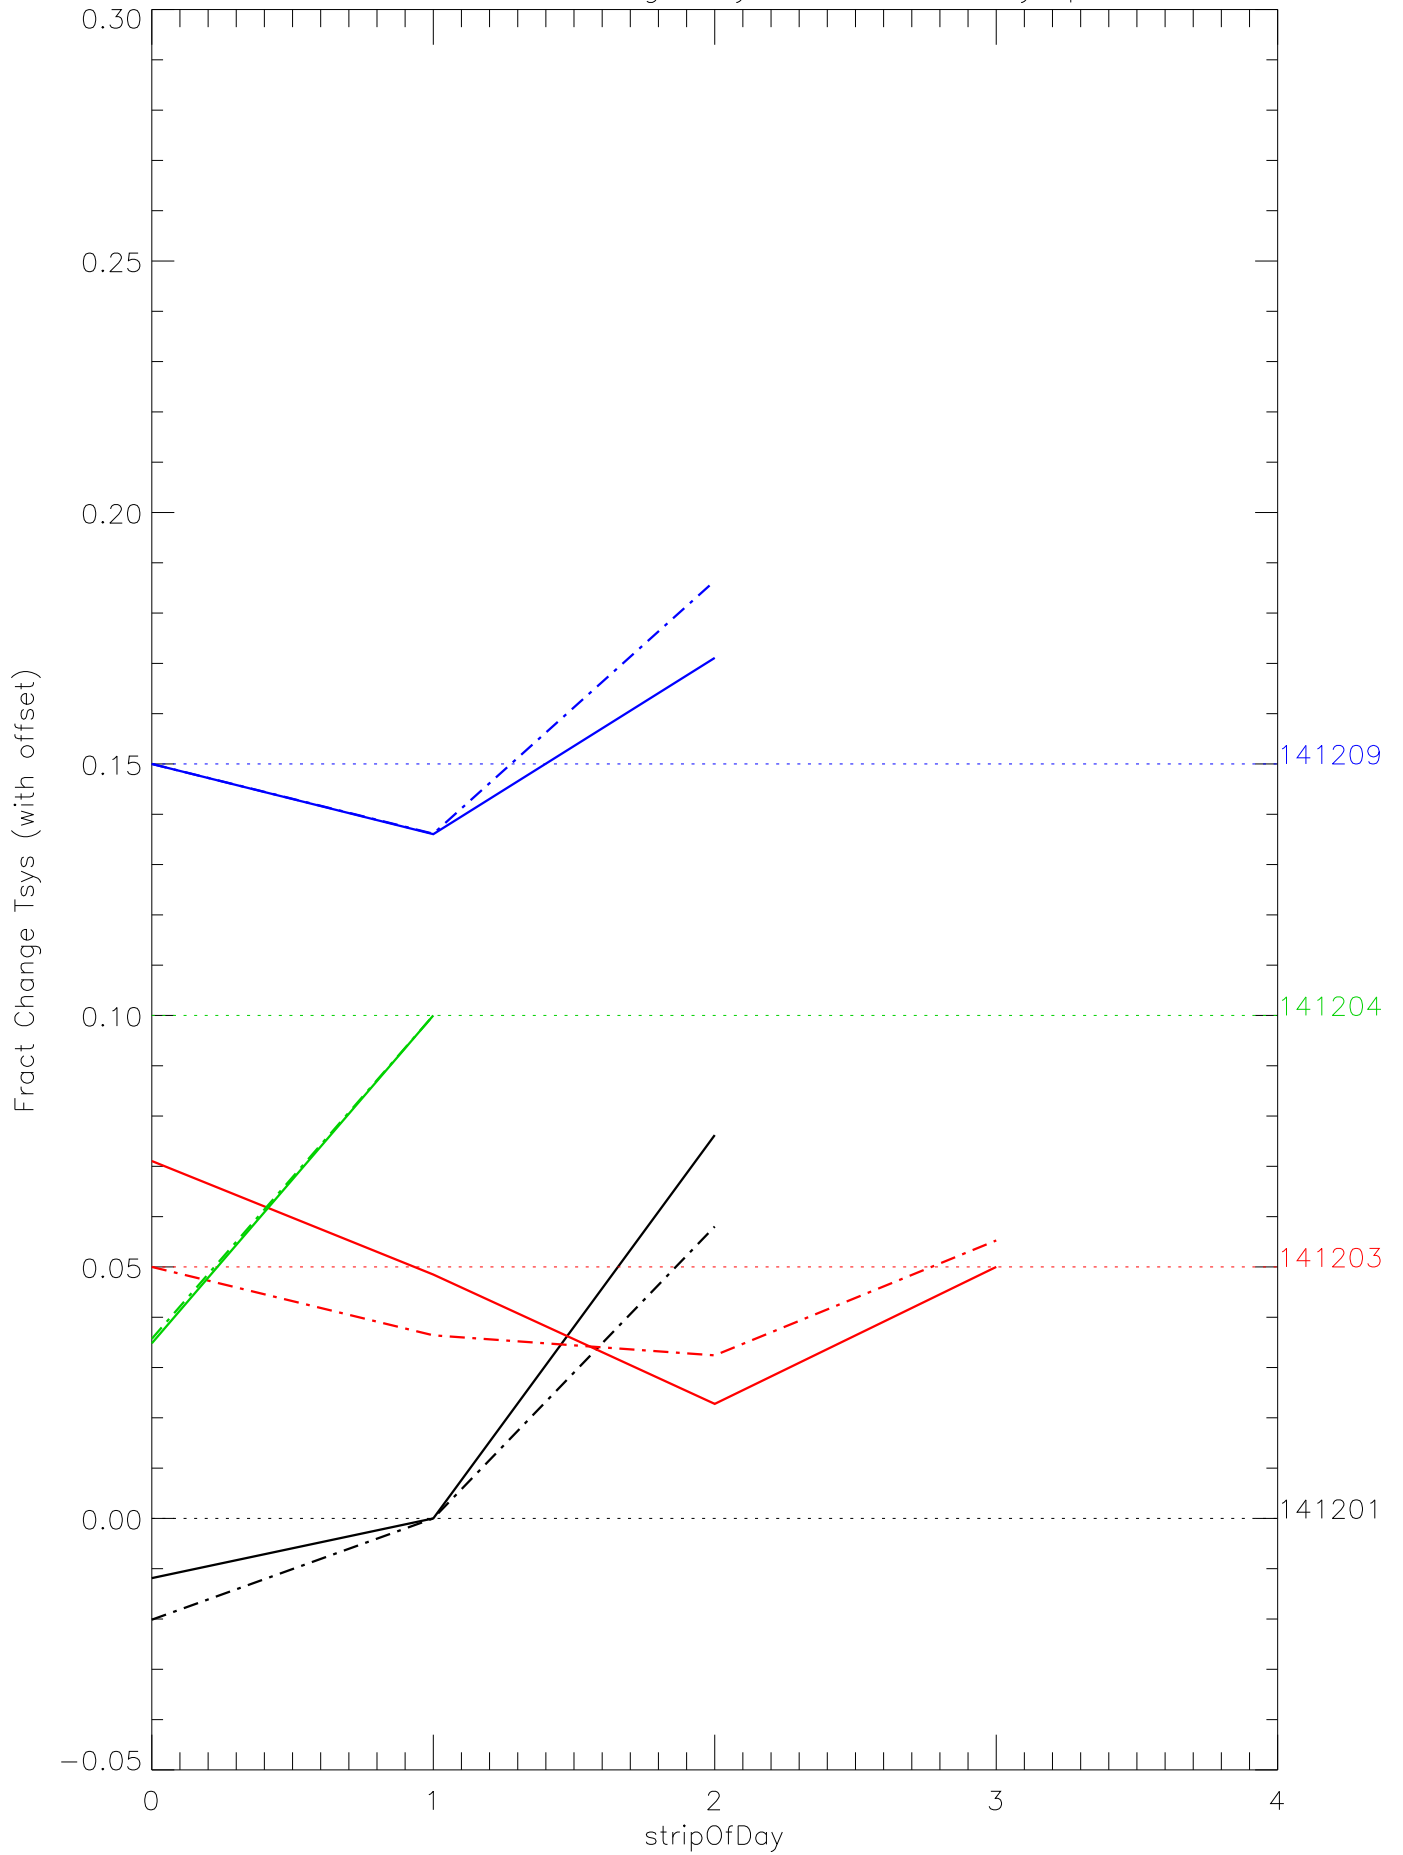

a2048 fractional change TsysK for each day. pixel:0

a2048 fractional change TsysK for each day. pixel:1

a2048 fractional change TsysK for each day. pixel:2

a2048 fractional change TsysK for each day. pixel:3

a2048 fractional change TsysK for each day. pixel:4

a2048 fractional change TsysK for each day. pixel:5

a2048 fractional change TsysK for each day. pixel:6