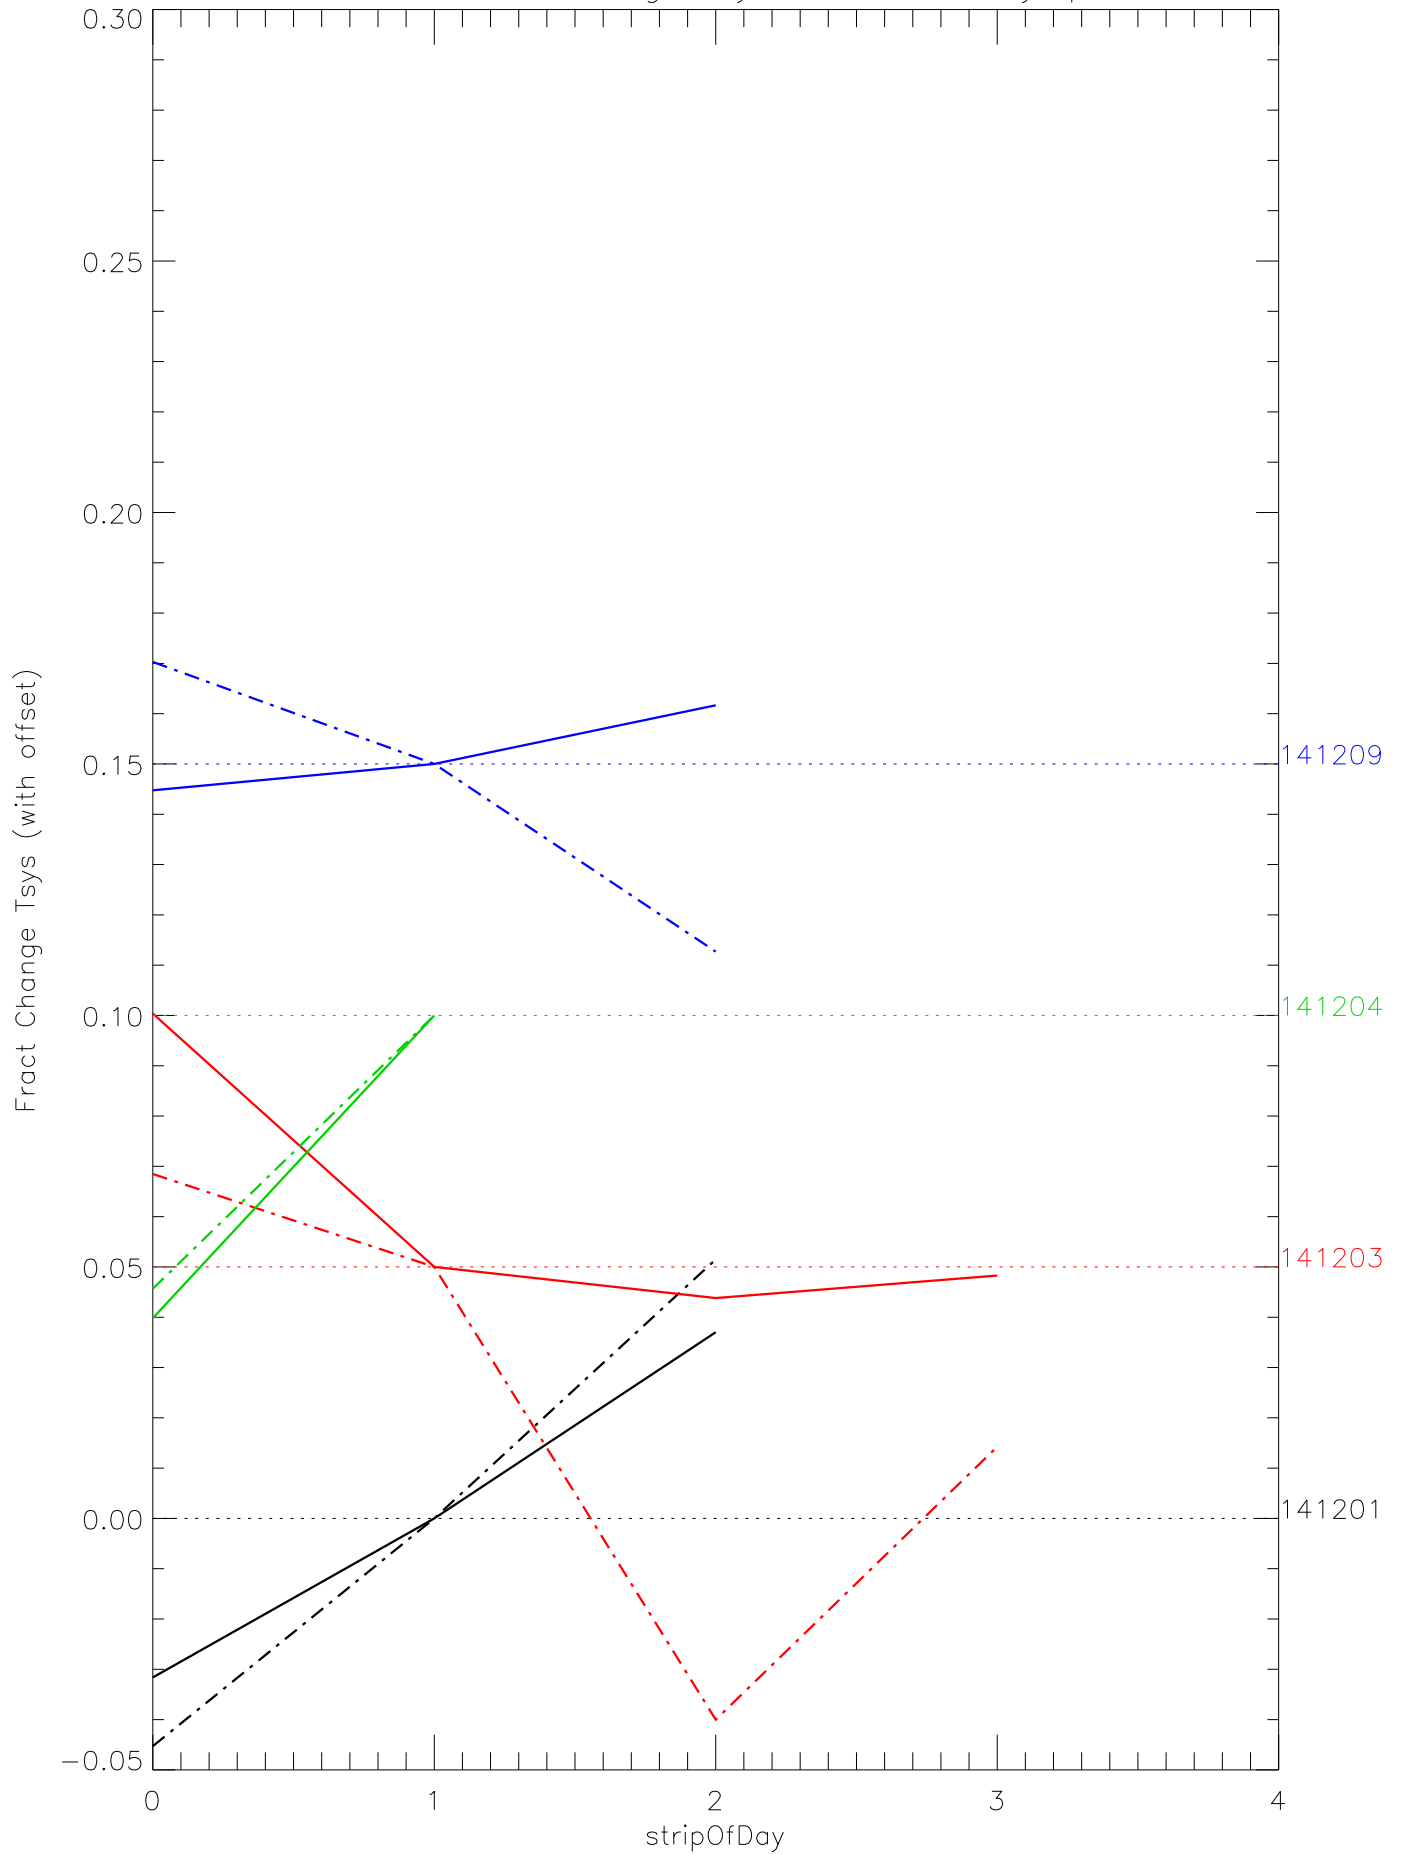

a2048 fractional change TsysK for each day. pixel:0

a2048 fractional change TsysK for each day. pixel:1

a2048 fractional change TsysK for each day. pixel:2

a2048 fractional change TsysK for each day. pixel:3

a2048 fractional change TsysK for each day. pixel:4

a2048 fractional change TsysK for each day. pixel:5

a2048 fractional change TsysK for each day. pixel:6