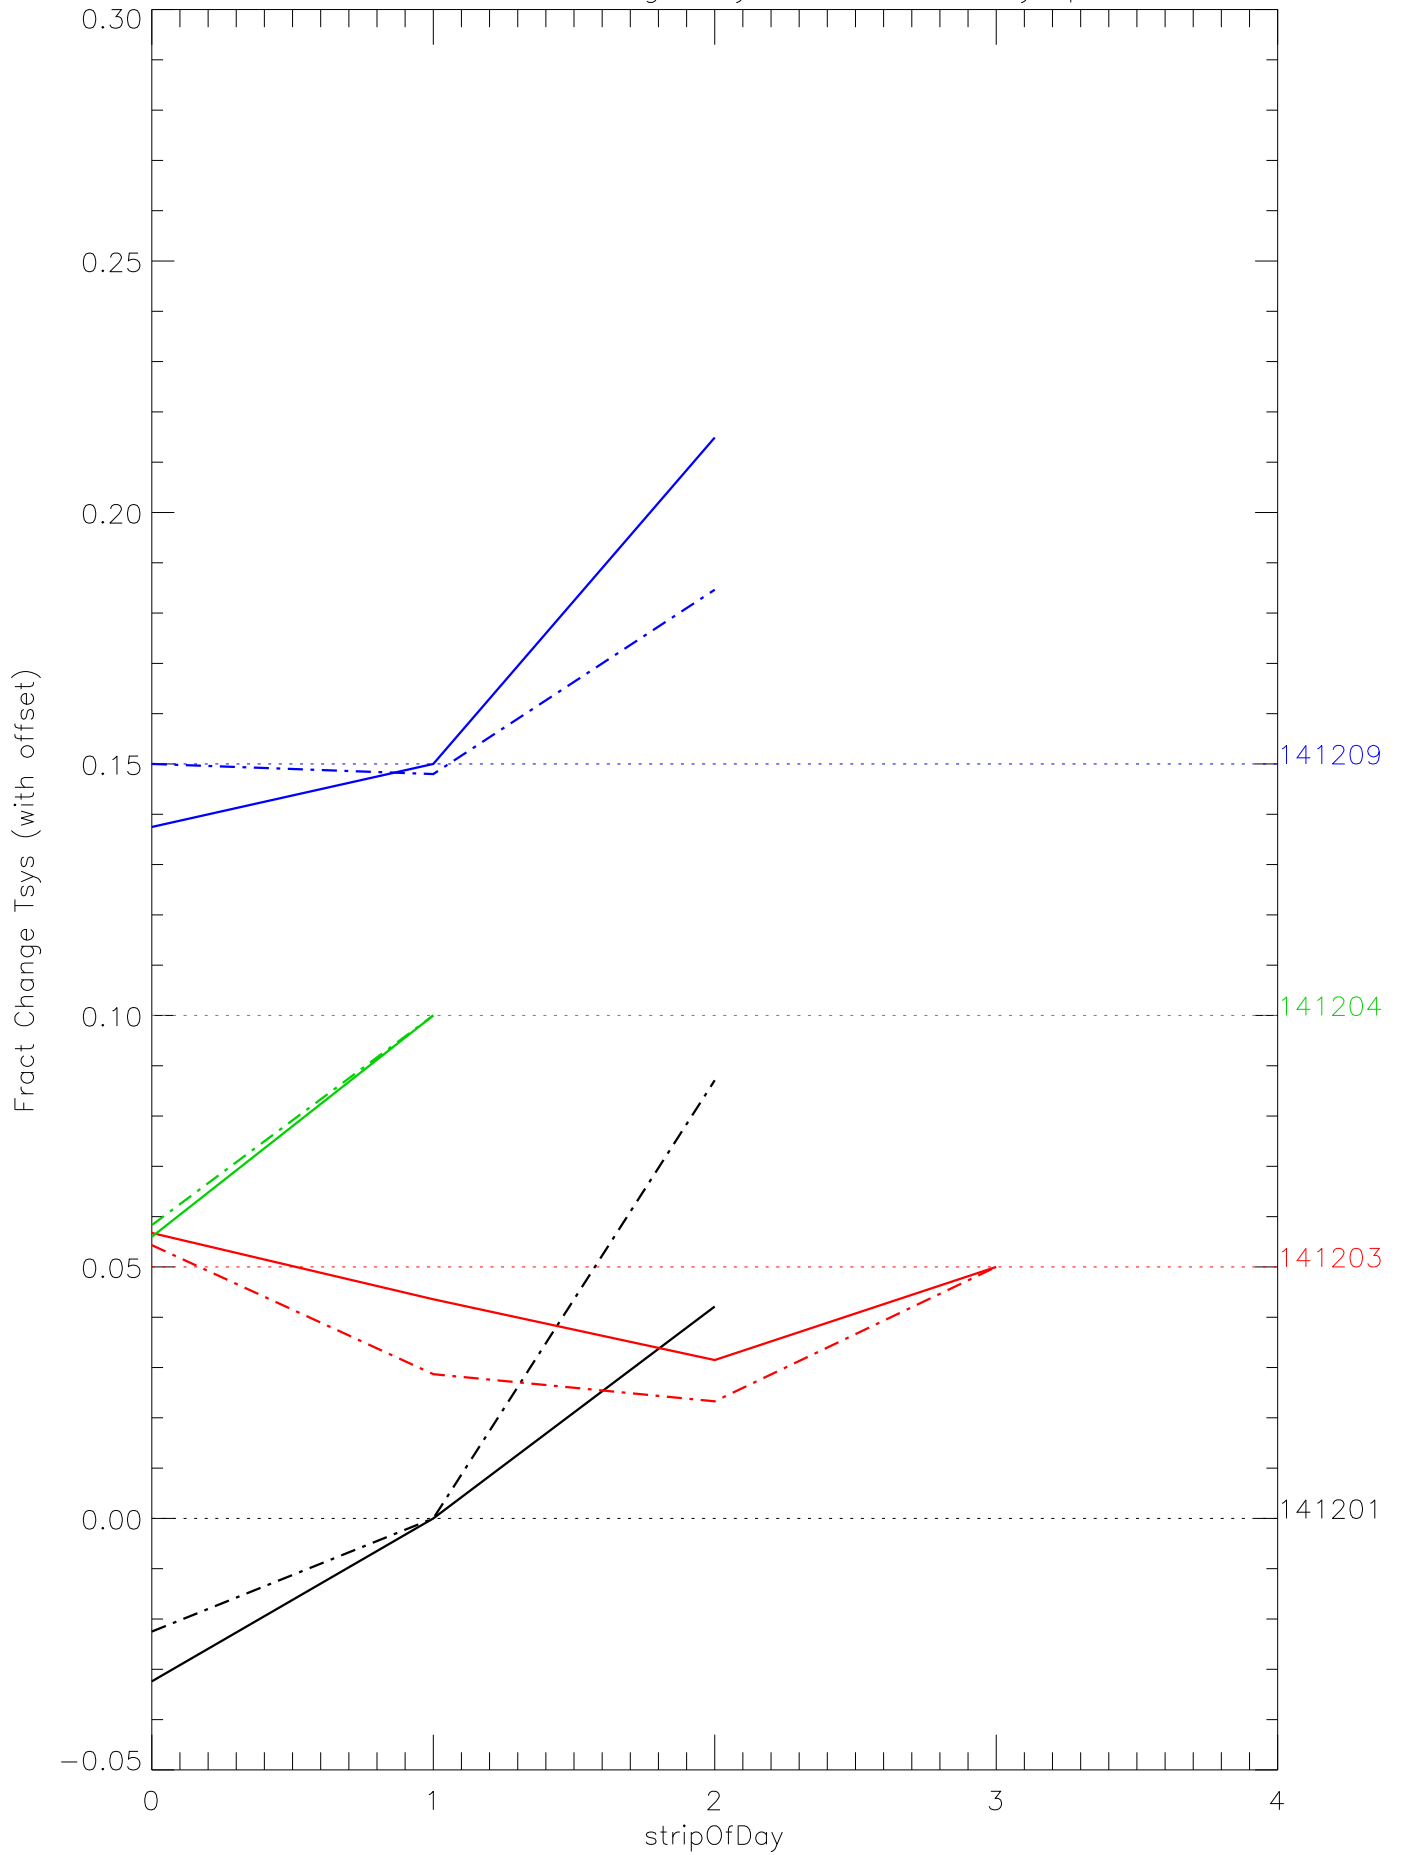

a2048 fractional change TsysK for each day. pixel:0

a2048 fractional change TsysK for each day. pixel:1

a2048 fractional change TsysK for each day. pixel:2

a2048 fractional change TsysK for each day. pixel:3

a2048 fractional change TsysK for each day. pixel:4

a2048 fractional change TsysK for each day. pixel:5

a2048 fractional change TsysK for each day. pixel:6