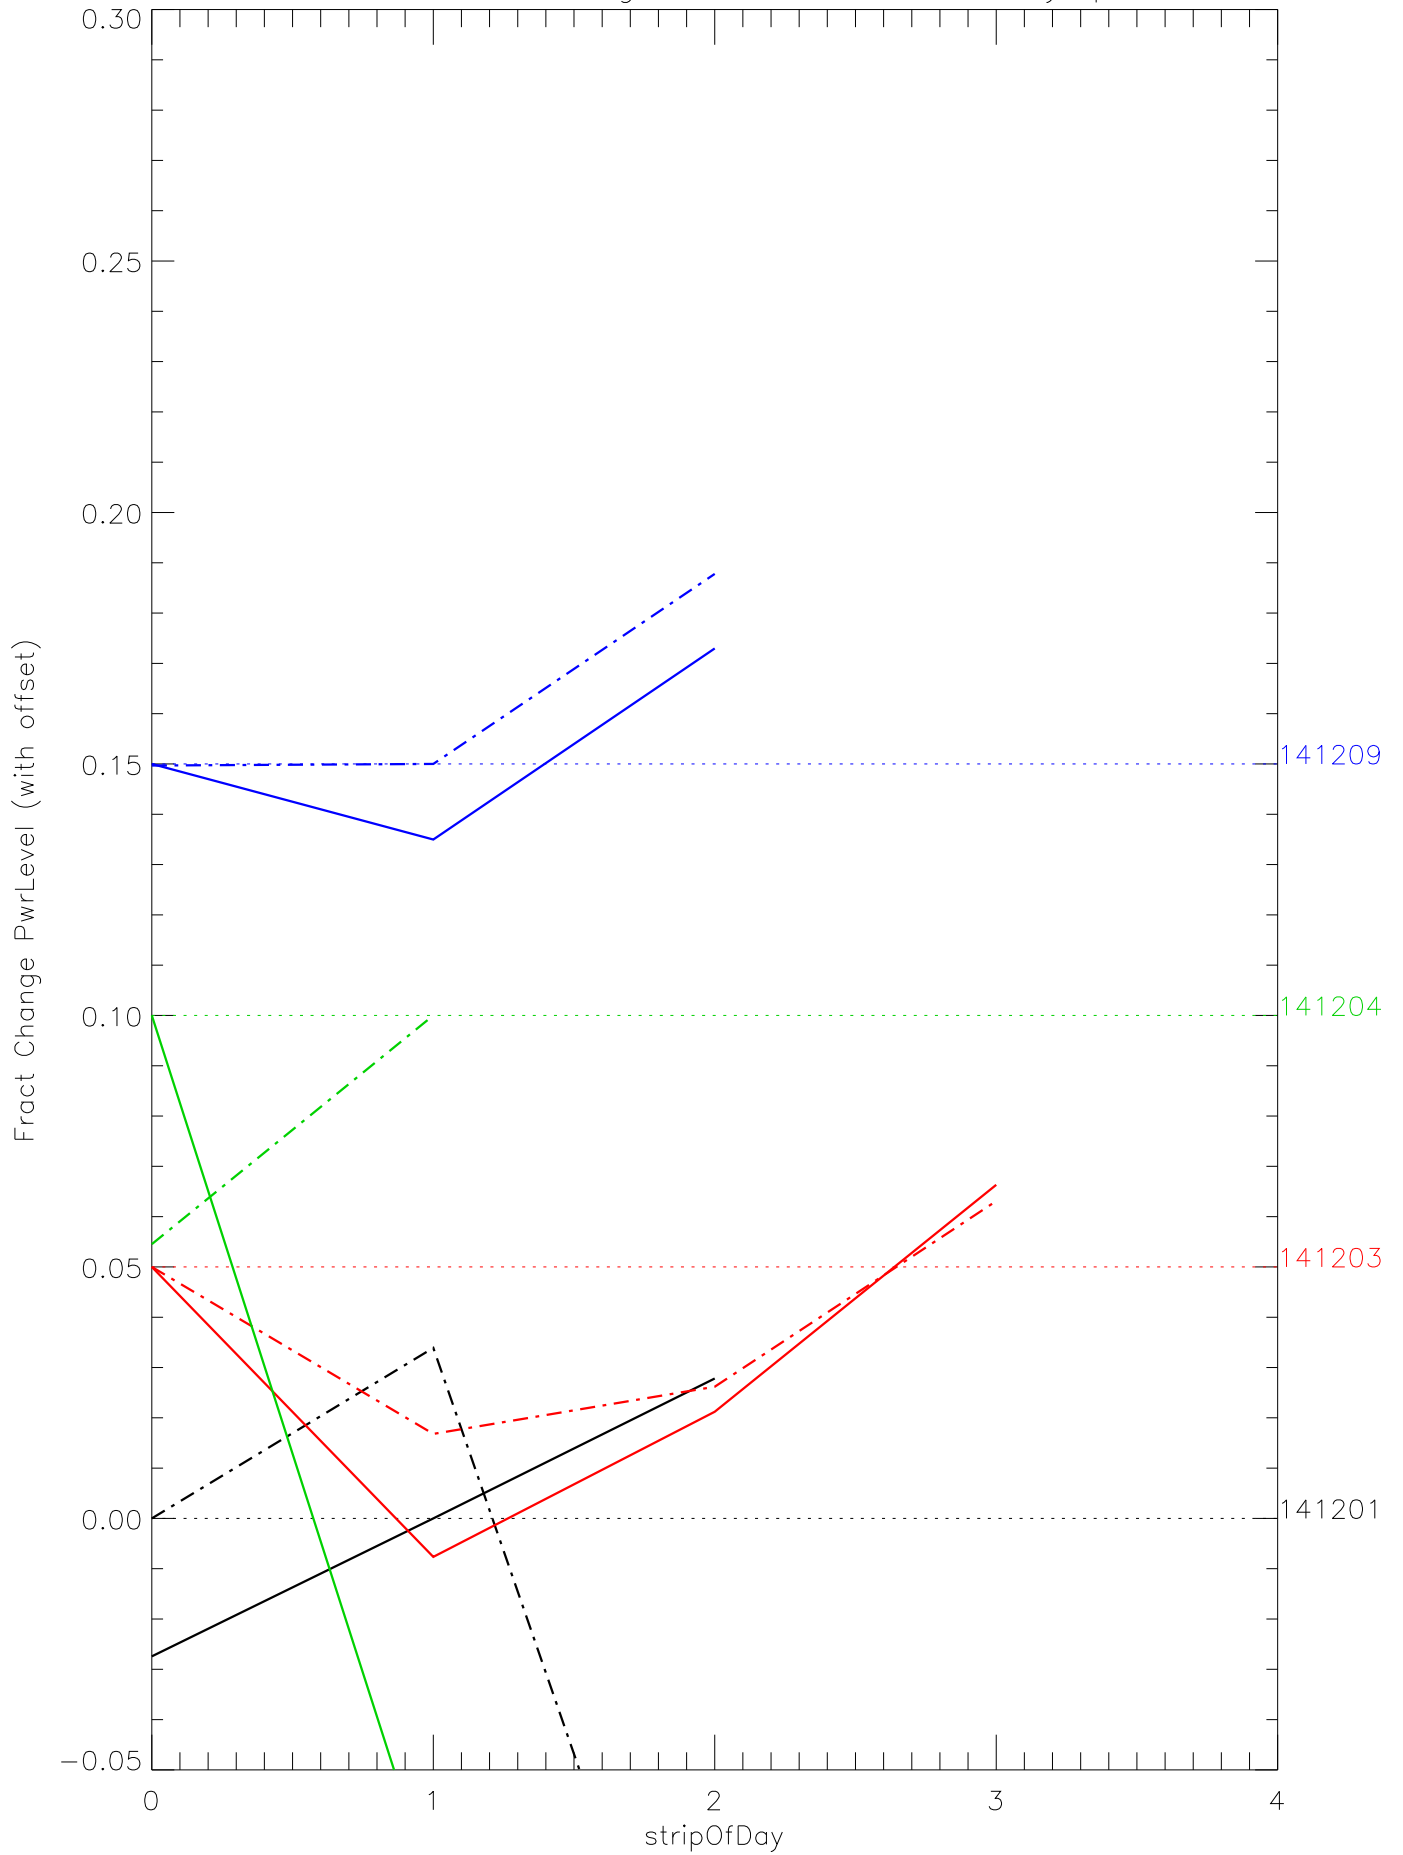

a2048 fractional change PwrLevel for each day. pixel:0

a2048 fractional change PwrLevel for each day. pixel:1

a2048 fractional change PwrLevel for each day. pixel:2

a2048 fractional change PwrLevel for each day. pixel:3

a2048 fractional change PwrLevel for each day. pixel:4

a2048 fractional change PwrLevel for each day. pixel:5

a2048 fractional change PwrLevel for each day. pixel:6