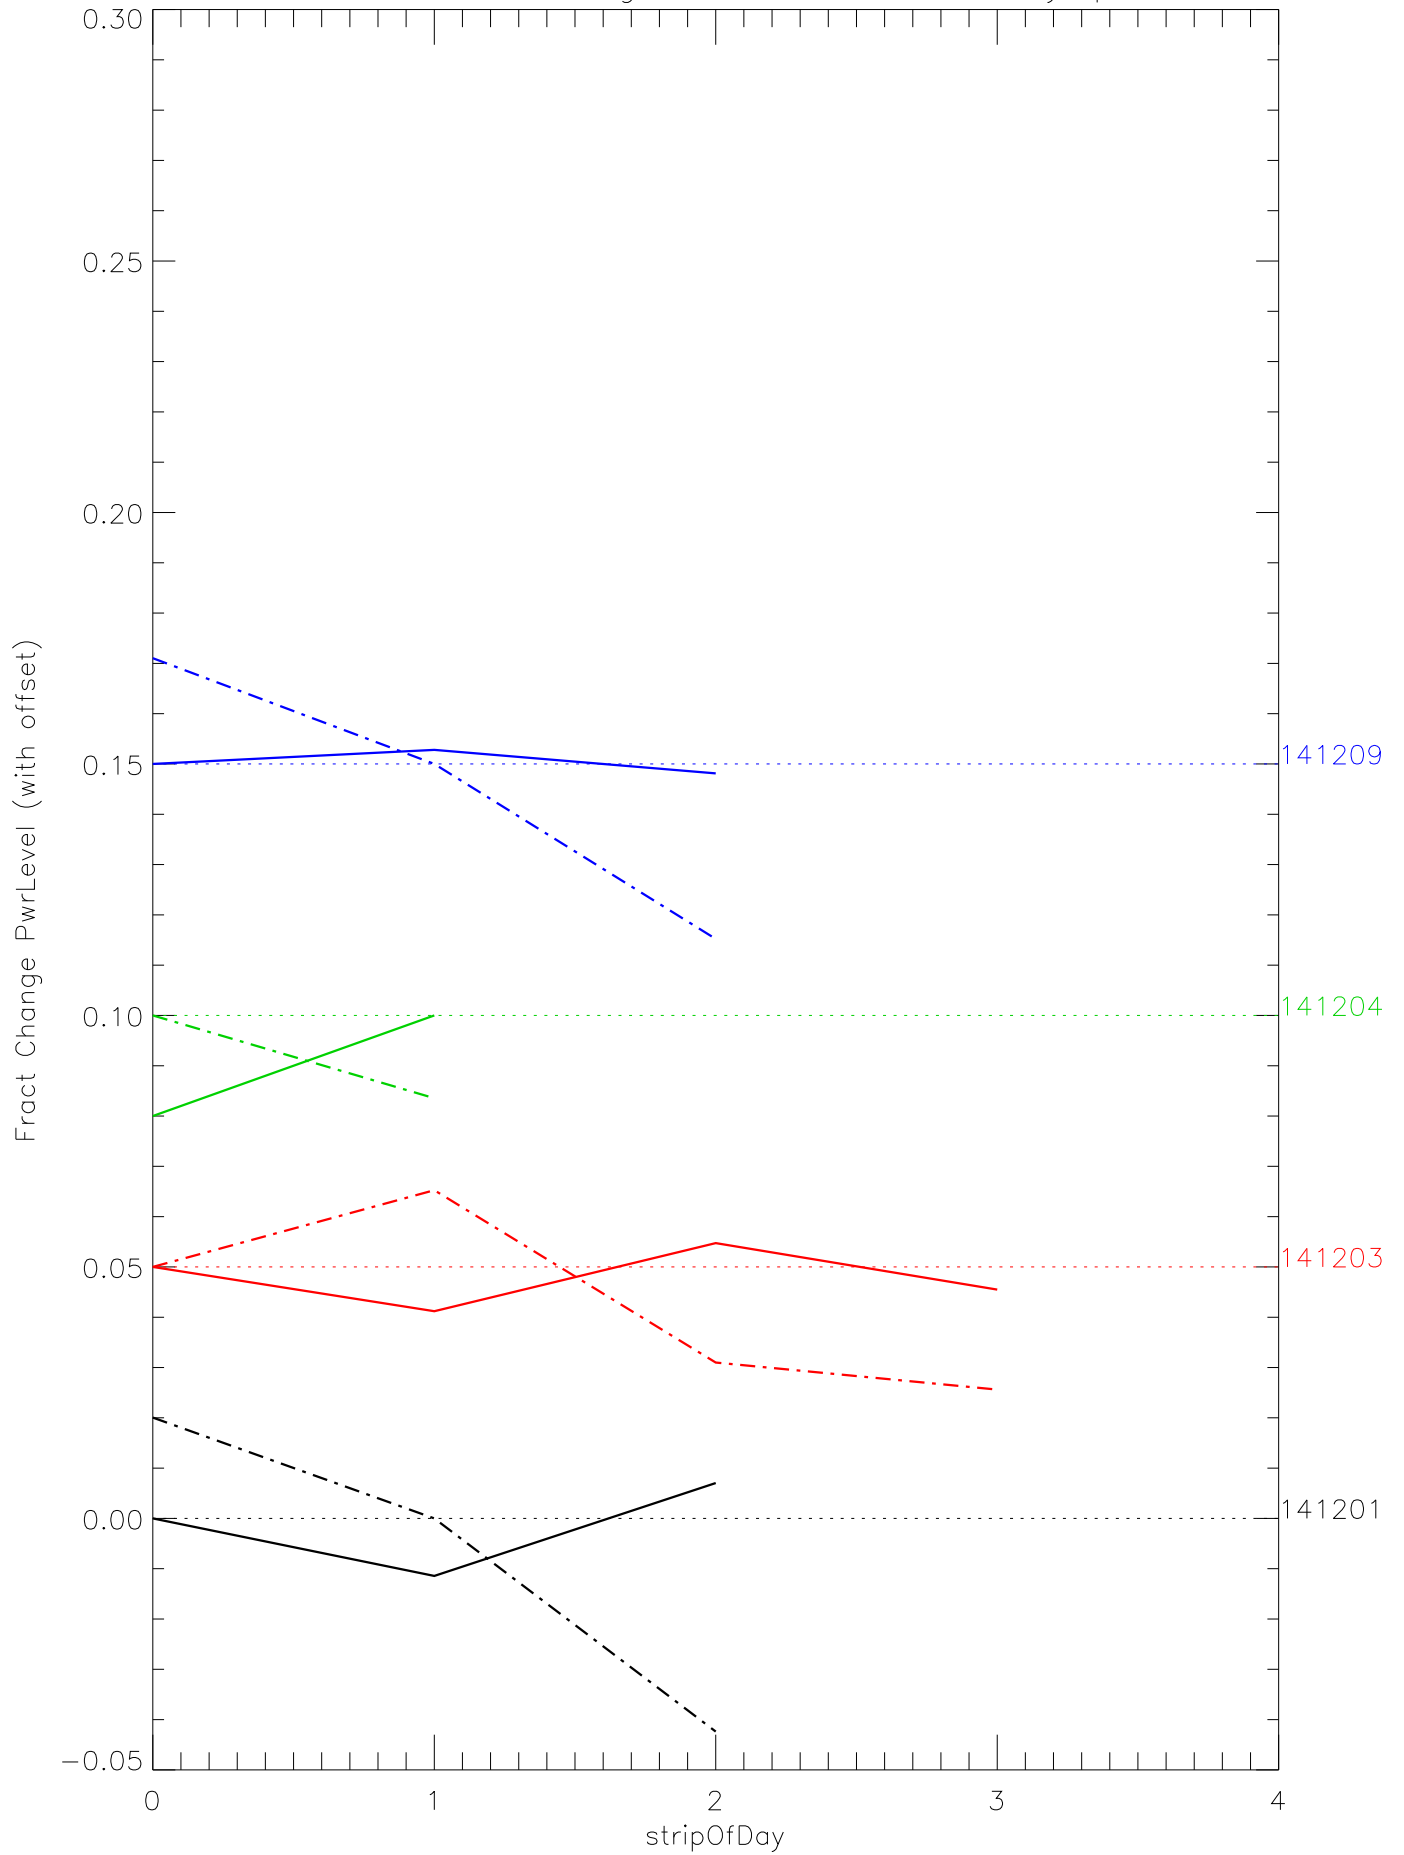

a2048 fractional change PwrLevel for each day. pixel:0

a2048 fractional change PwrLevel for each day. pixel:1

a2048 fractional change PwrLevel for each day. pixel:2

a2048 fractional change PwrLevel for each day. pixel:3

a2048 fractional change PwrLevel for each day. pixel:4

a2048 fractional change PwrLevel for each day. pixel:5

a2048 fractional change PwrLevel for each day. pixel:6