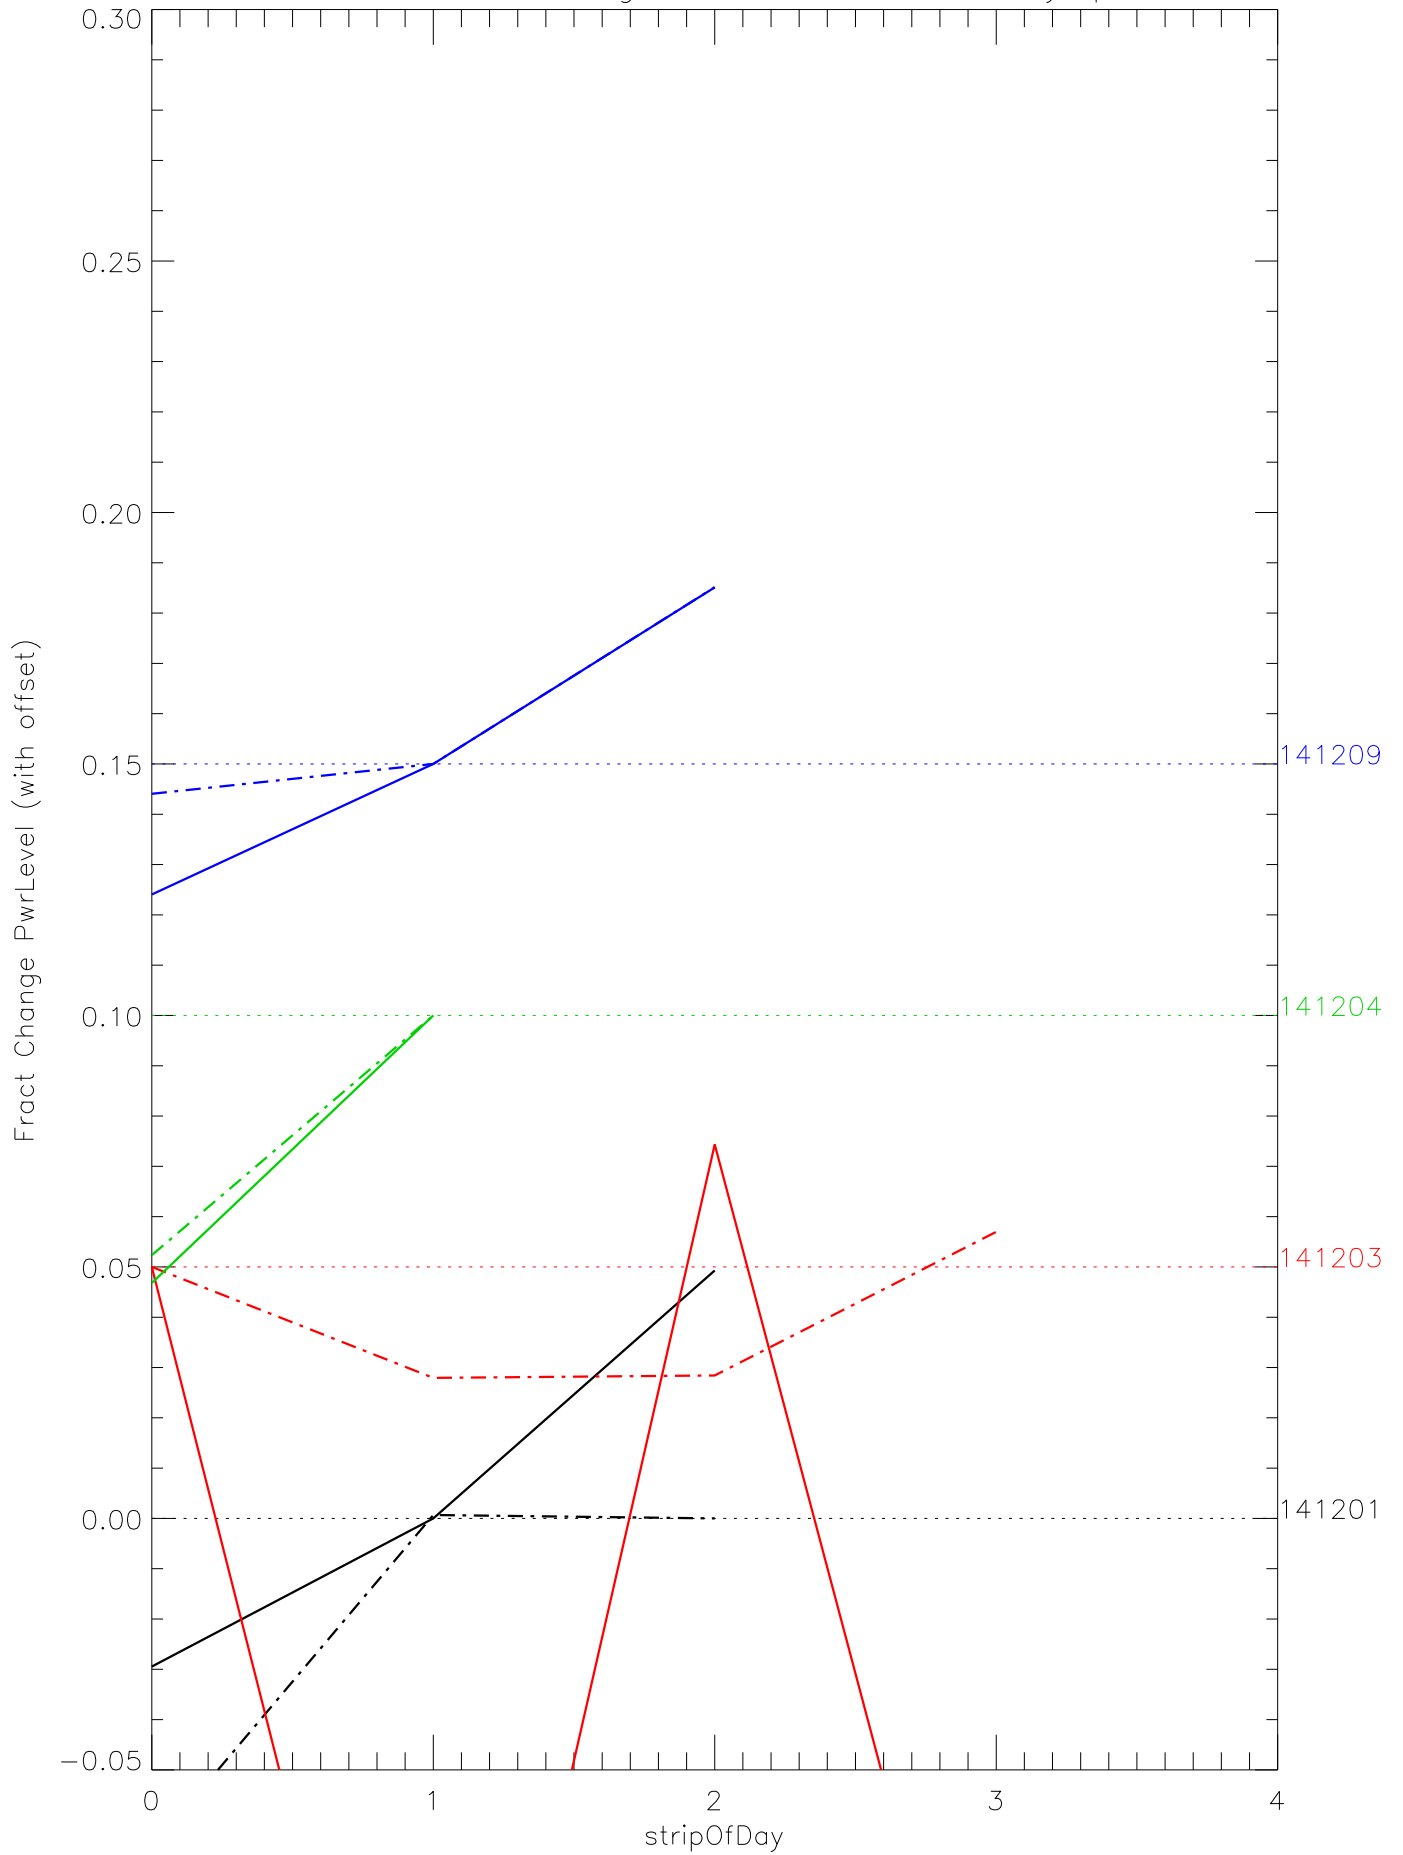

a2048 fractional change PwrLevel for each day. pixel:0

a2048 fractional change PwrLevel for each day. pixel:1

a2048 fractional change PwrLevel for each day. pixel:2

a2048 fractional change PwrLevel for each day. pixel:3

a2048 fractional change PwrLevel for each day. pixel:4

a2048 fractional change PwrLevel for each day. pixel:5

a2048 fractional change PwrLevel for each day. pixel:6