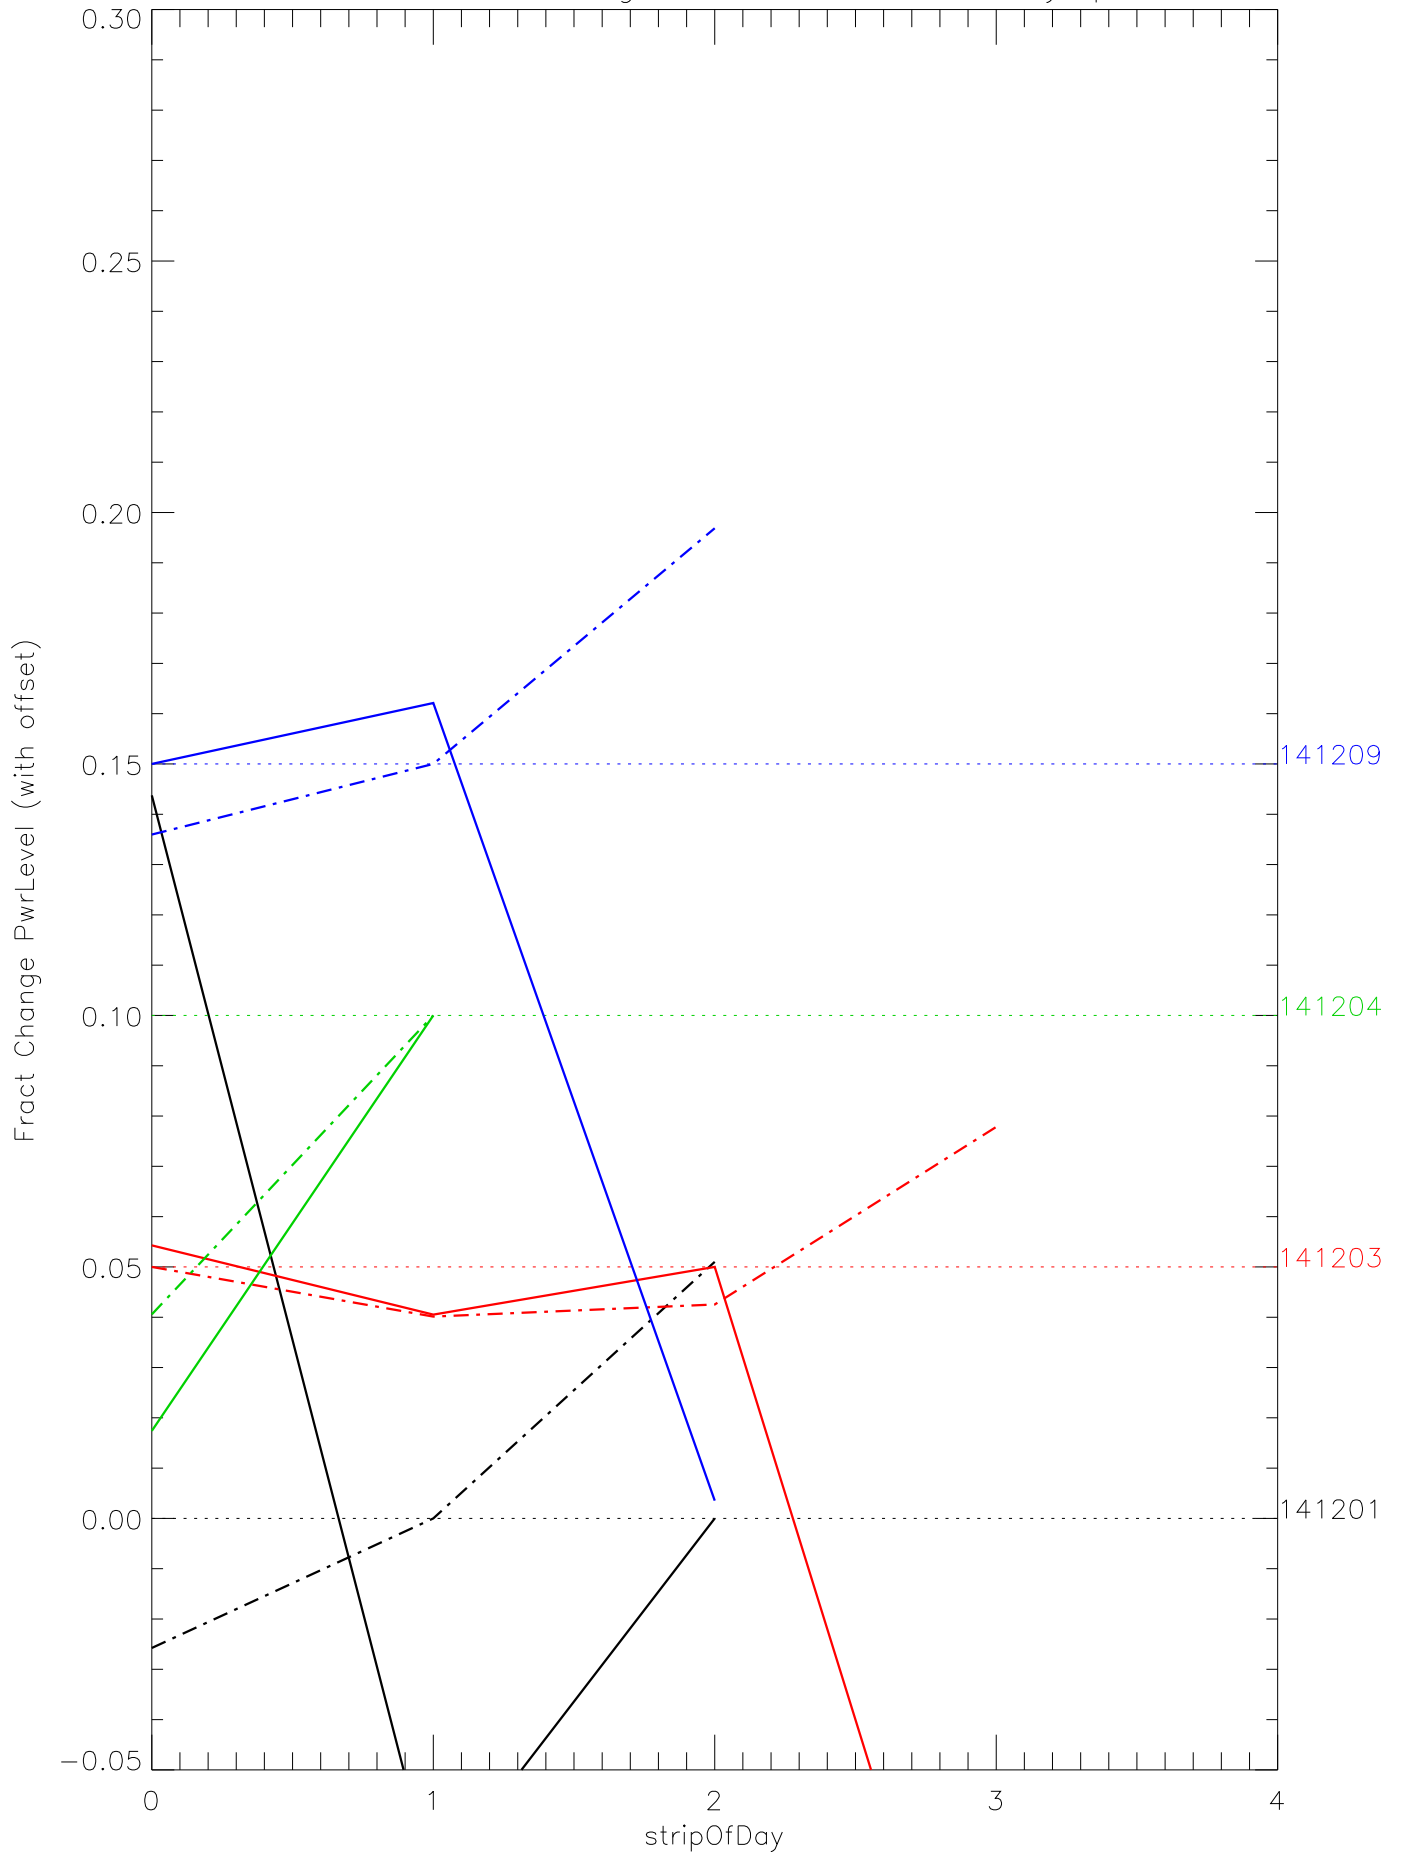

a2048 fractional change PwrLevel for each day. pixel:0

a2048 fractional change PwrLevel for each day. pixel:1

a2048 fractional change PwrLevel for each day. pixel:2

a2048 fractional change PwrLevel for each day. pixel:3

a2048 fractional change PwrLevel for each day. pixel:4

a2048 fractional change PwrLevel for each day. pixel:5

a2048 fractional change PwrLevel for each day. pixel:6