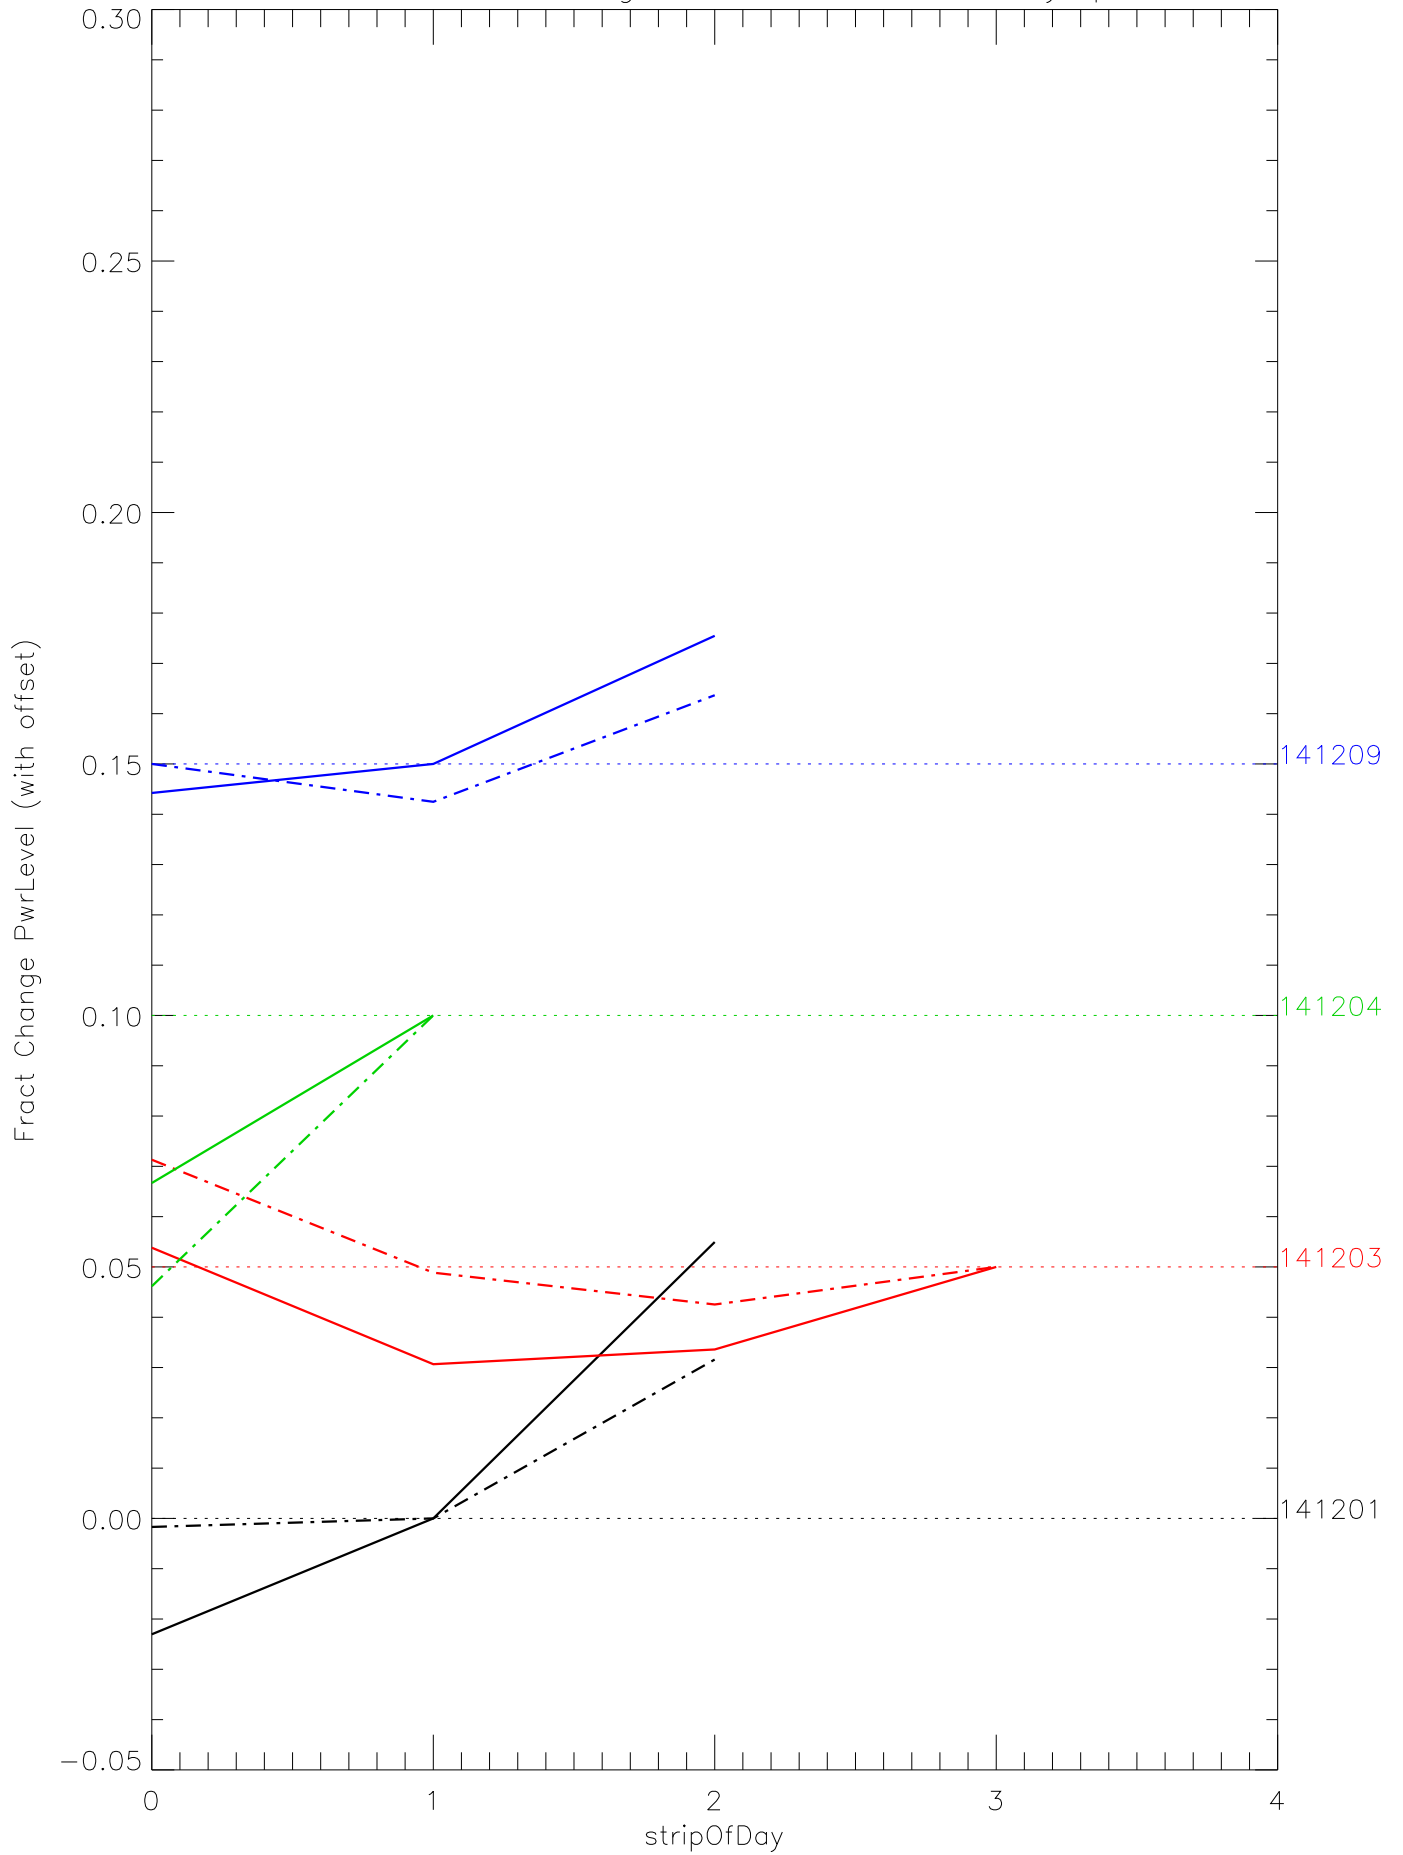

a2048 fractional change PwrLevel for each day. pixel:0

a2048 fractional change PwrLevel for each day. pixel:1

a2048 fractional change PwrLevel for each day. pixel:2

a2048 fractional change PwrLevel for each day. pixel:3

a2048 fractional change PwrLevel for each day. pixel:4

a2048 fractional change PwrLevel for each day. pixel:5

a2048 fractional change PwrLevel for each day. pixel:6