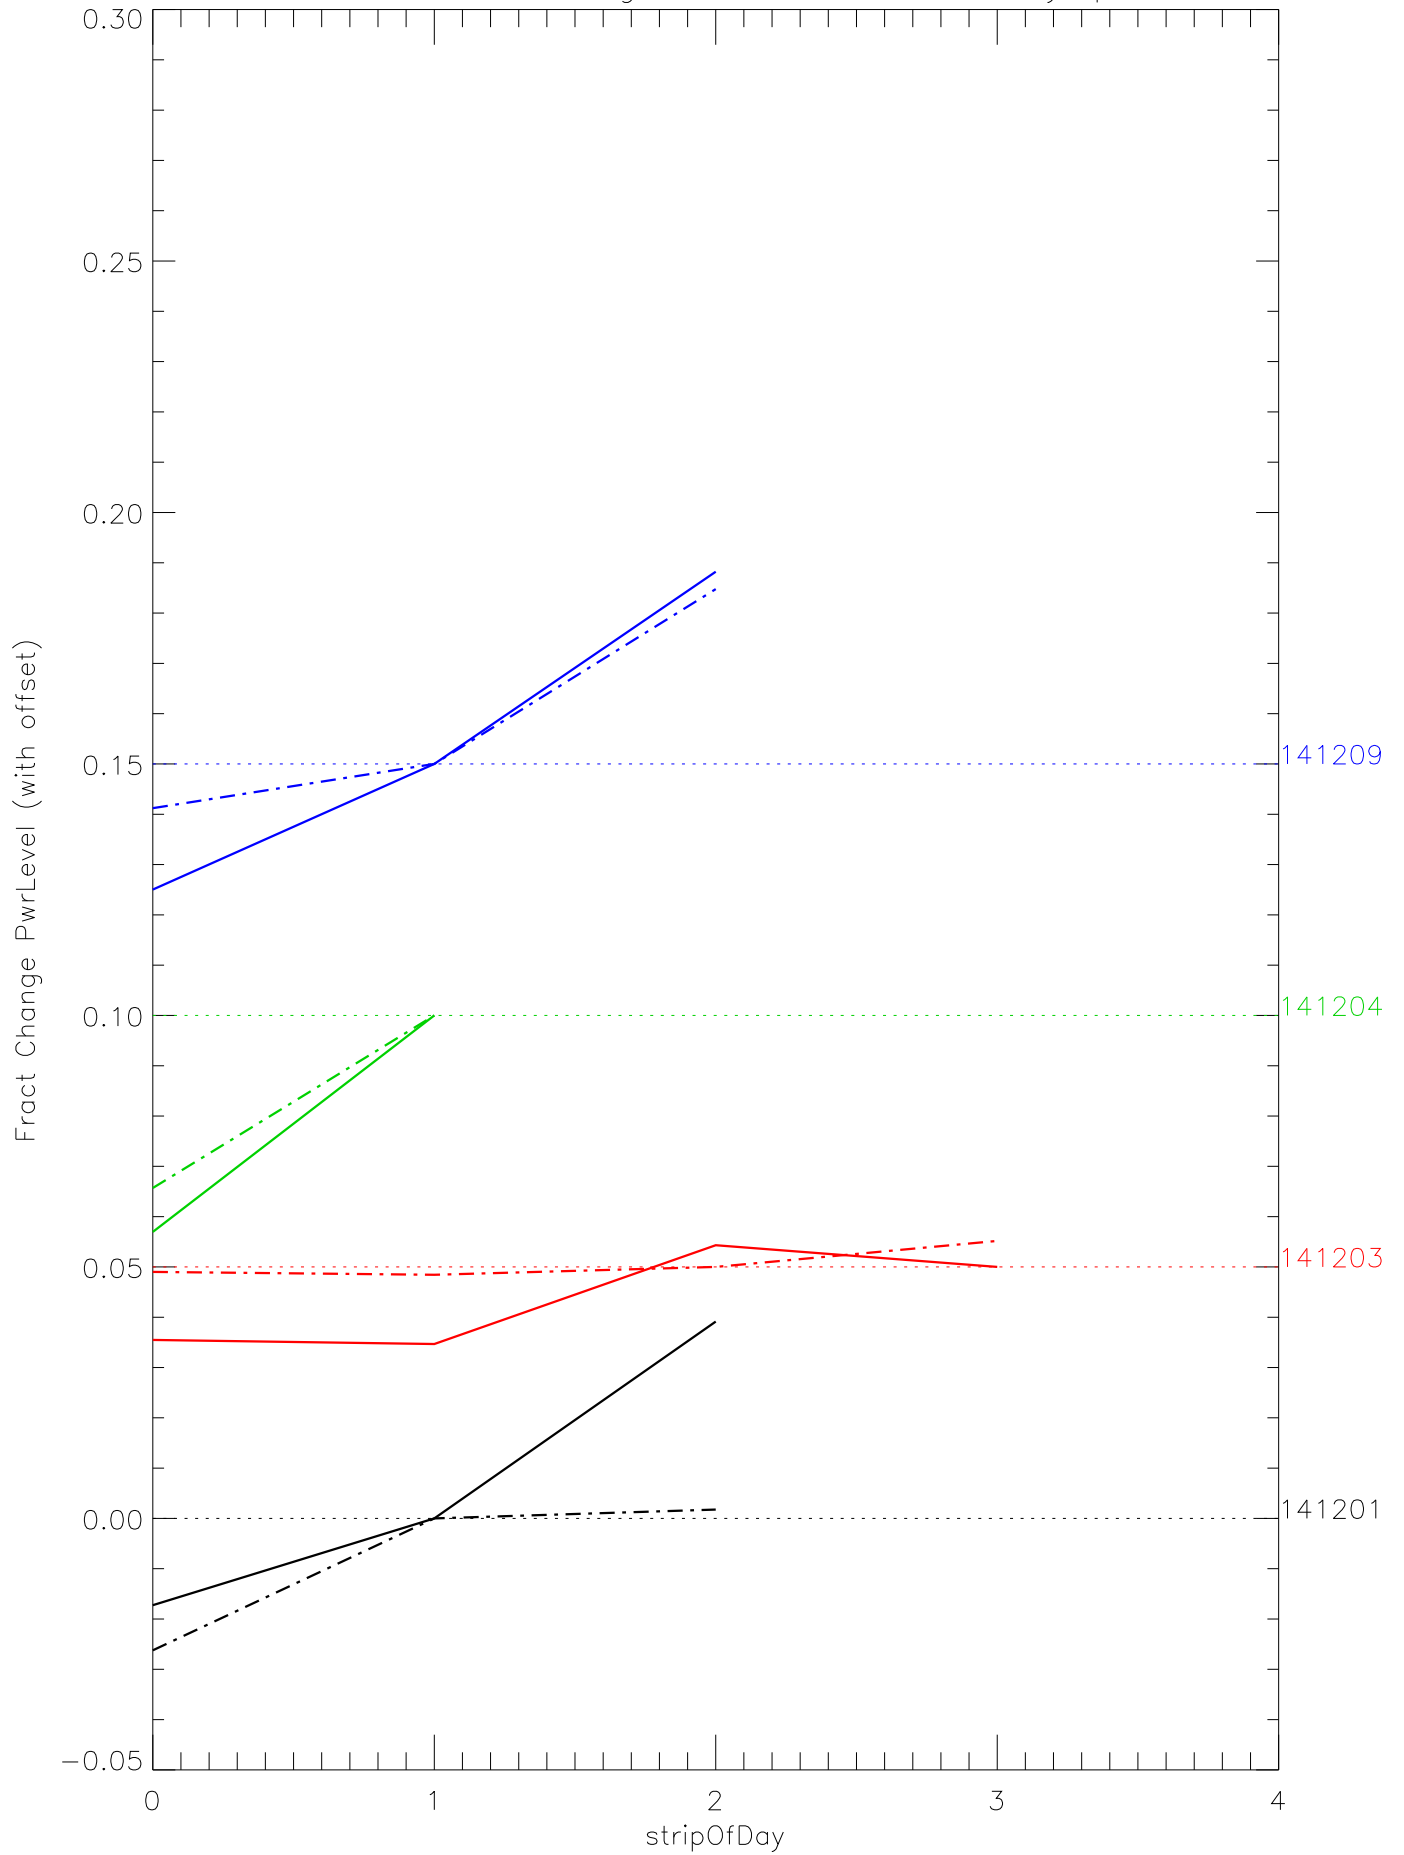

a2048 fractional change PwrLevel for each day. pixel:0

a2048 fractional change PwrLevel for each day. pixel:1

a2048 fractional change PwrLevel for each day. pixel:2

a2048 fractional change PwrLevel for each day. pixel:3

a2048 fractional change PwrLevel for each day. pixel:4

a2048 fractional change PwrLevel for each day. pixel:5

a2048 fractional change PwrLevel for each day. pixel:6