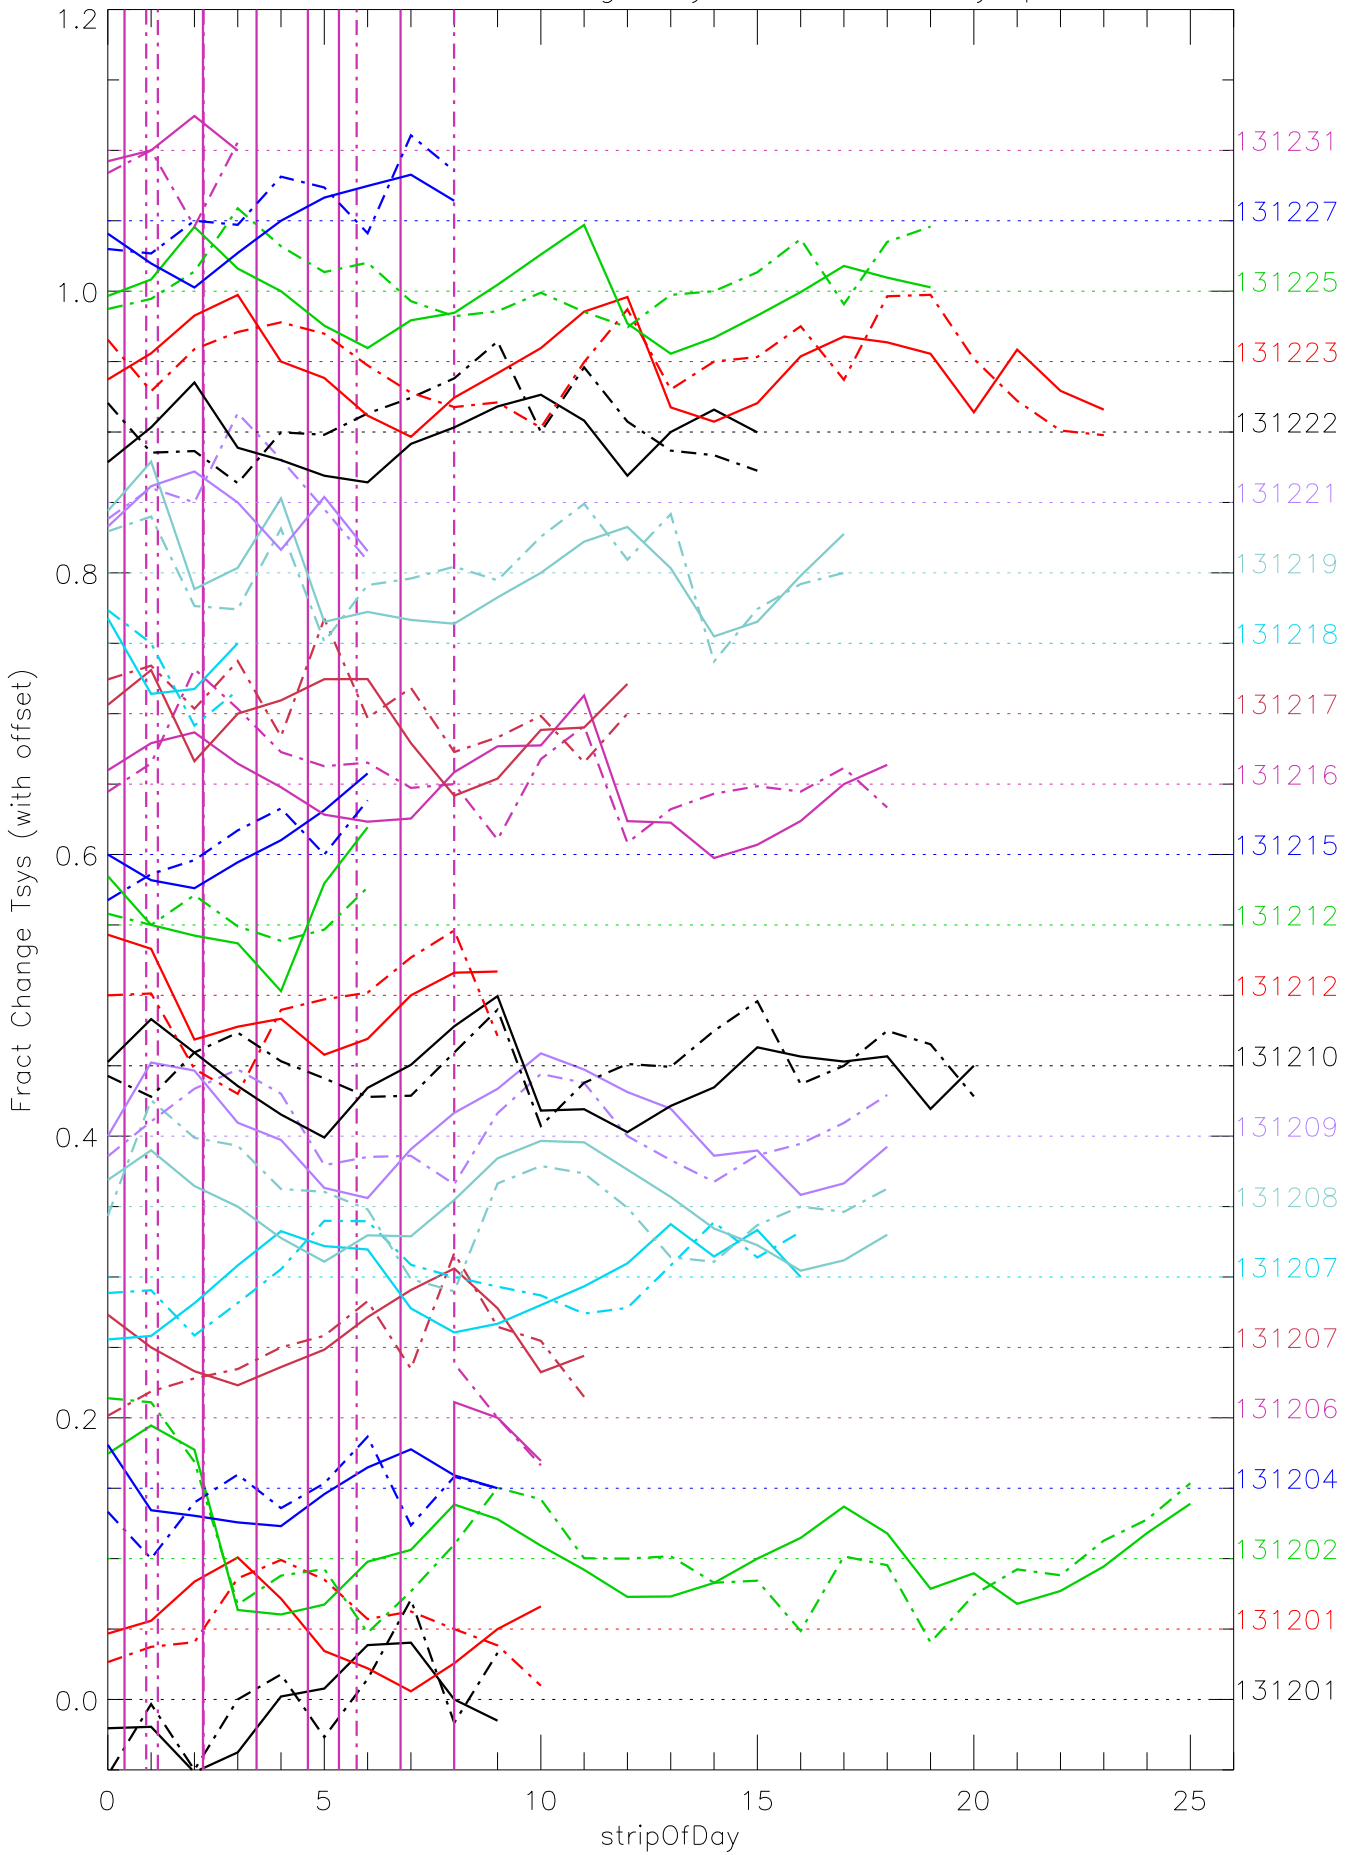

a2048 fractional change TsysK for each day. pixel:1

a2048 fractional change TsysK for each day. pixel:2

a2048 fractional change TsysK for each day. pixel:3

a2048 fractional change TsysK for each day. pixel:4

a2048 fractional change TsysK for each day. pixel:5

a2048 fractional change TsysK for each day. pixel:6