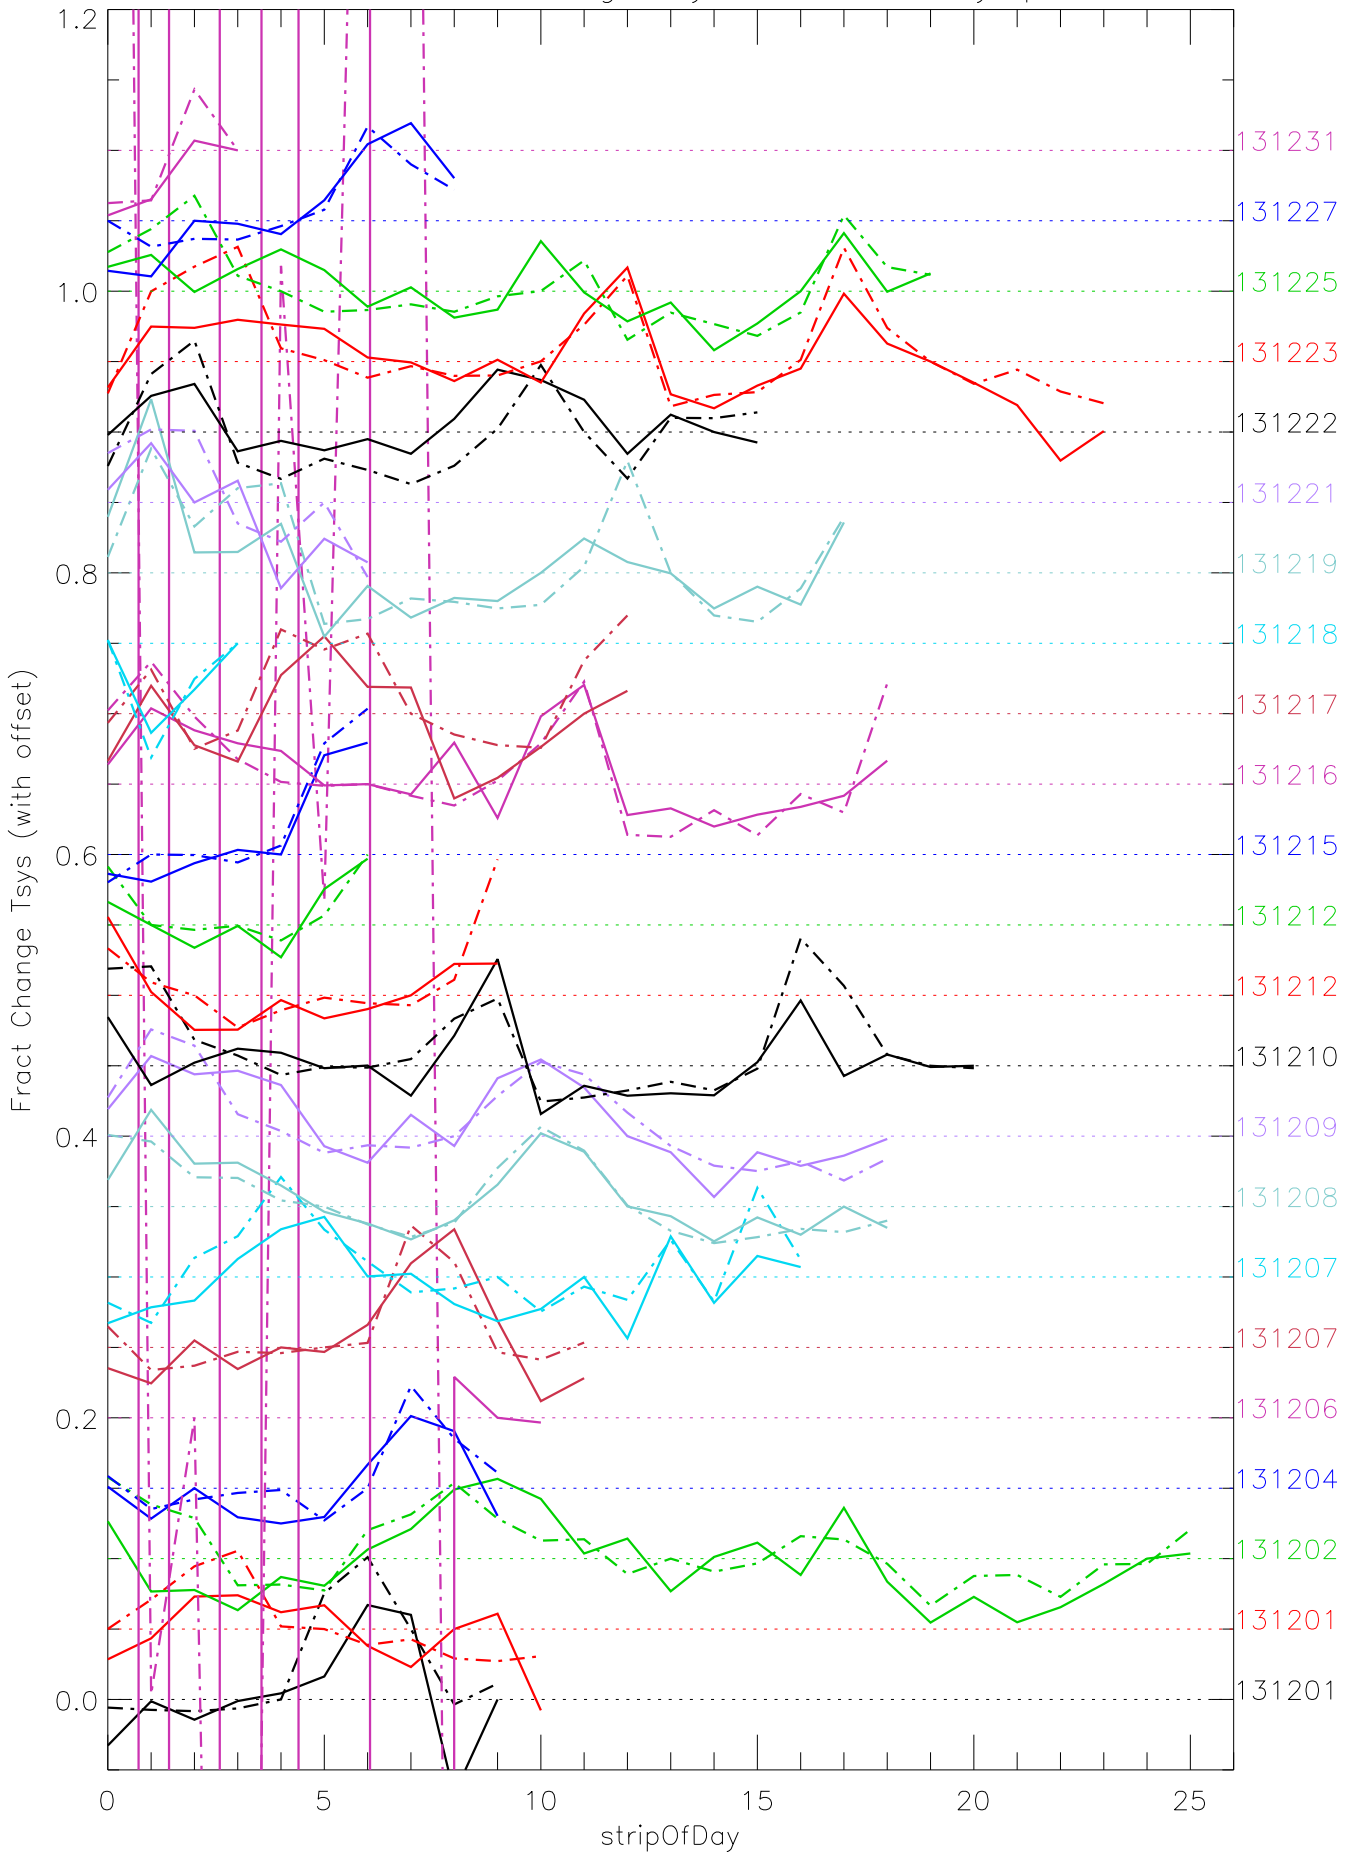

a2048 fractional change TsysK for each day. pixel:1

a2048 fractional change TsysK for each day. pixel:2

a2048 fractional change TsysK for each day. pixel:3

a2048 fractional change TsysK for each day. pixel:4

a2048 fractional change TsysK for each day. pixel:5

a2048 fractional change TsysK for each day. pixel:6