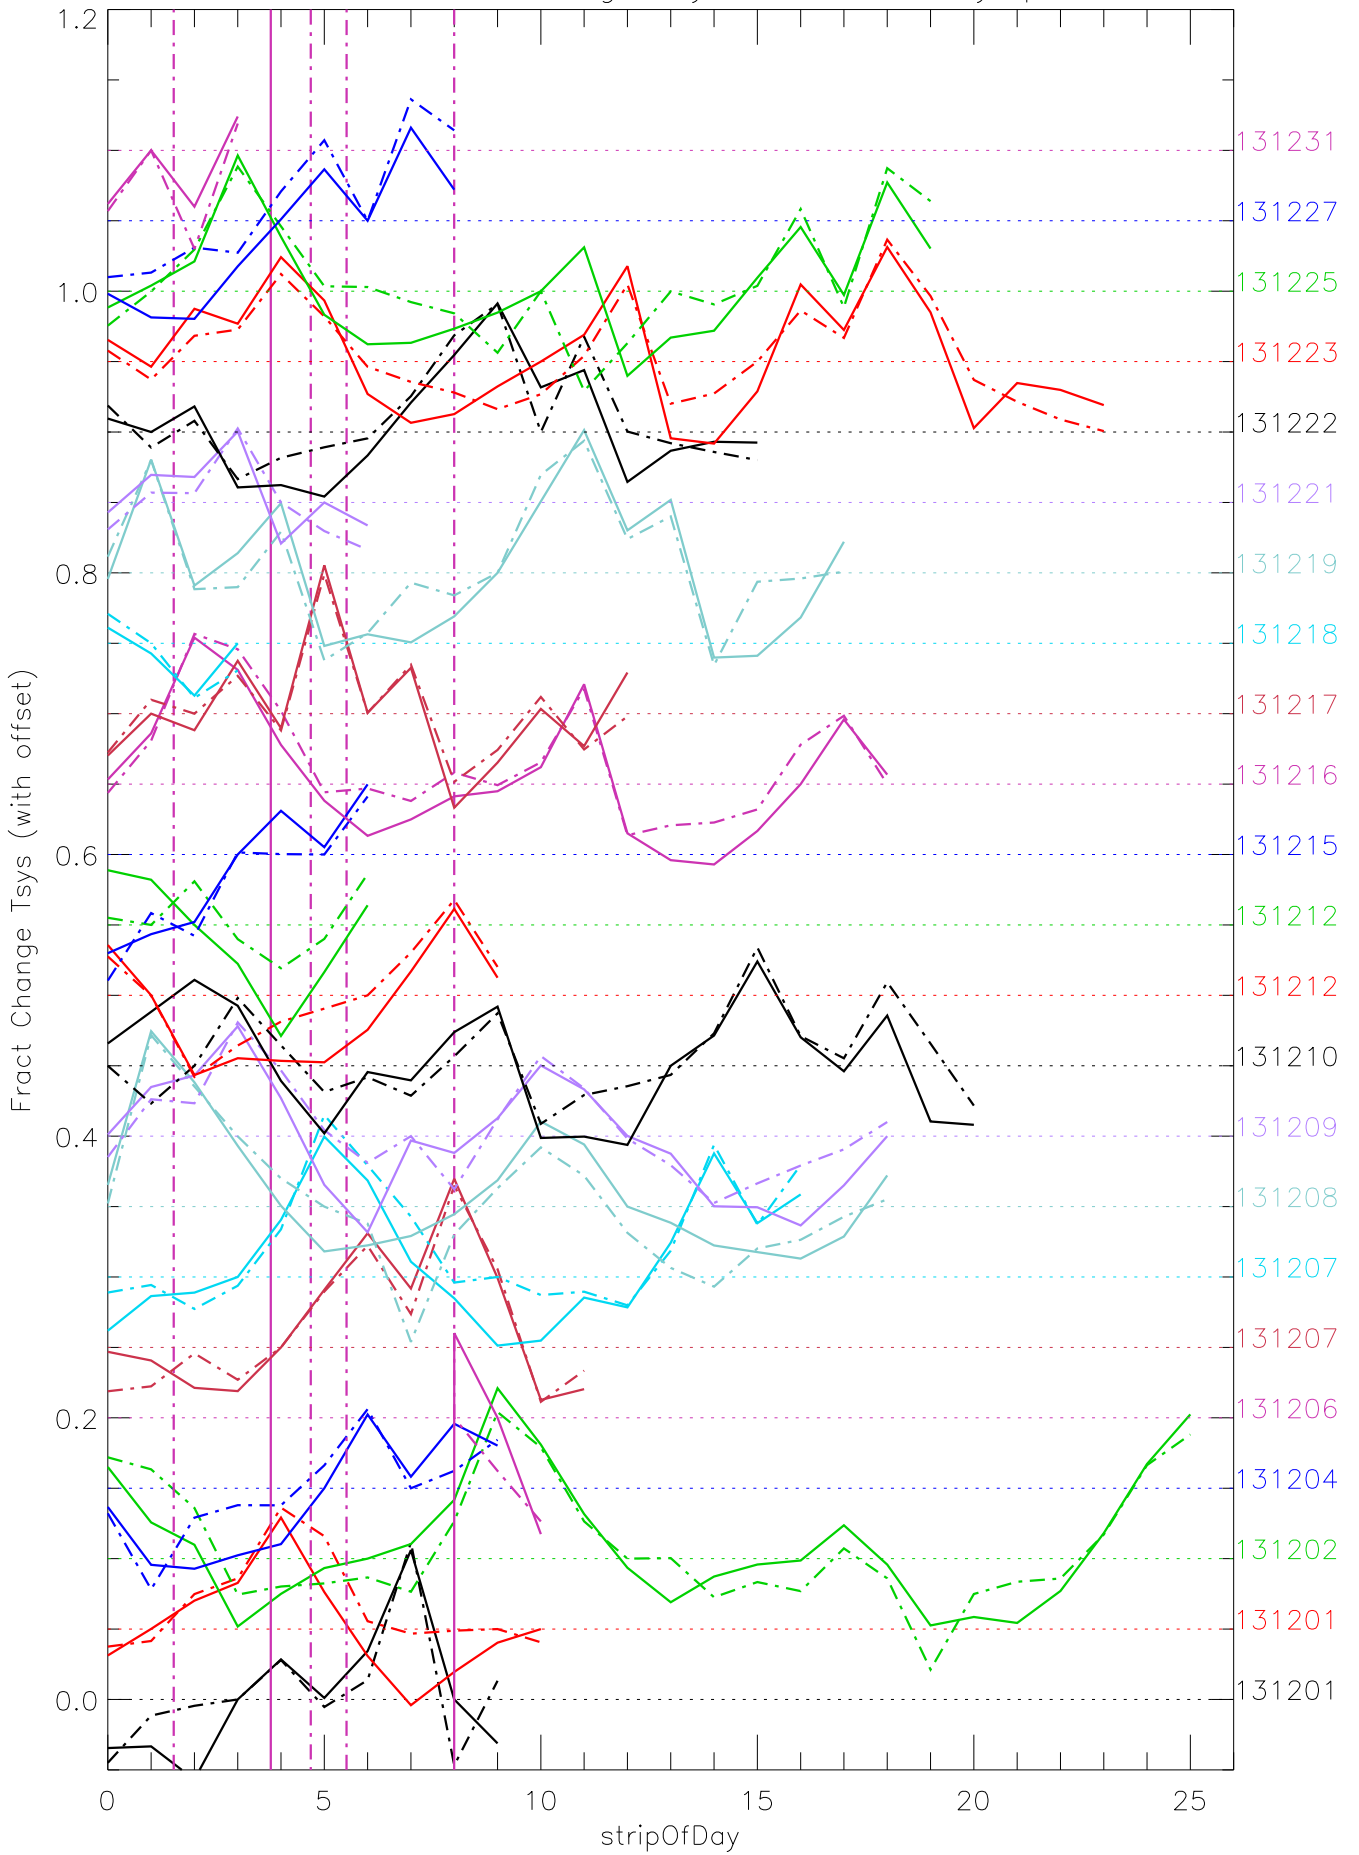

a2048 fractional change TsysK for each day. pixel:1

a2048 fractional change TsysK for each day. pixel:2

a2048 fractional change TsysK for each day. pixel:3

a2048 fractional change TsysK for each day. pixel:4

a2048 fractional change TsysK for each day. pixel:5

a2048 fractional change TsysK for each day. pixel:6