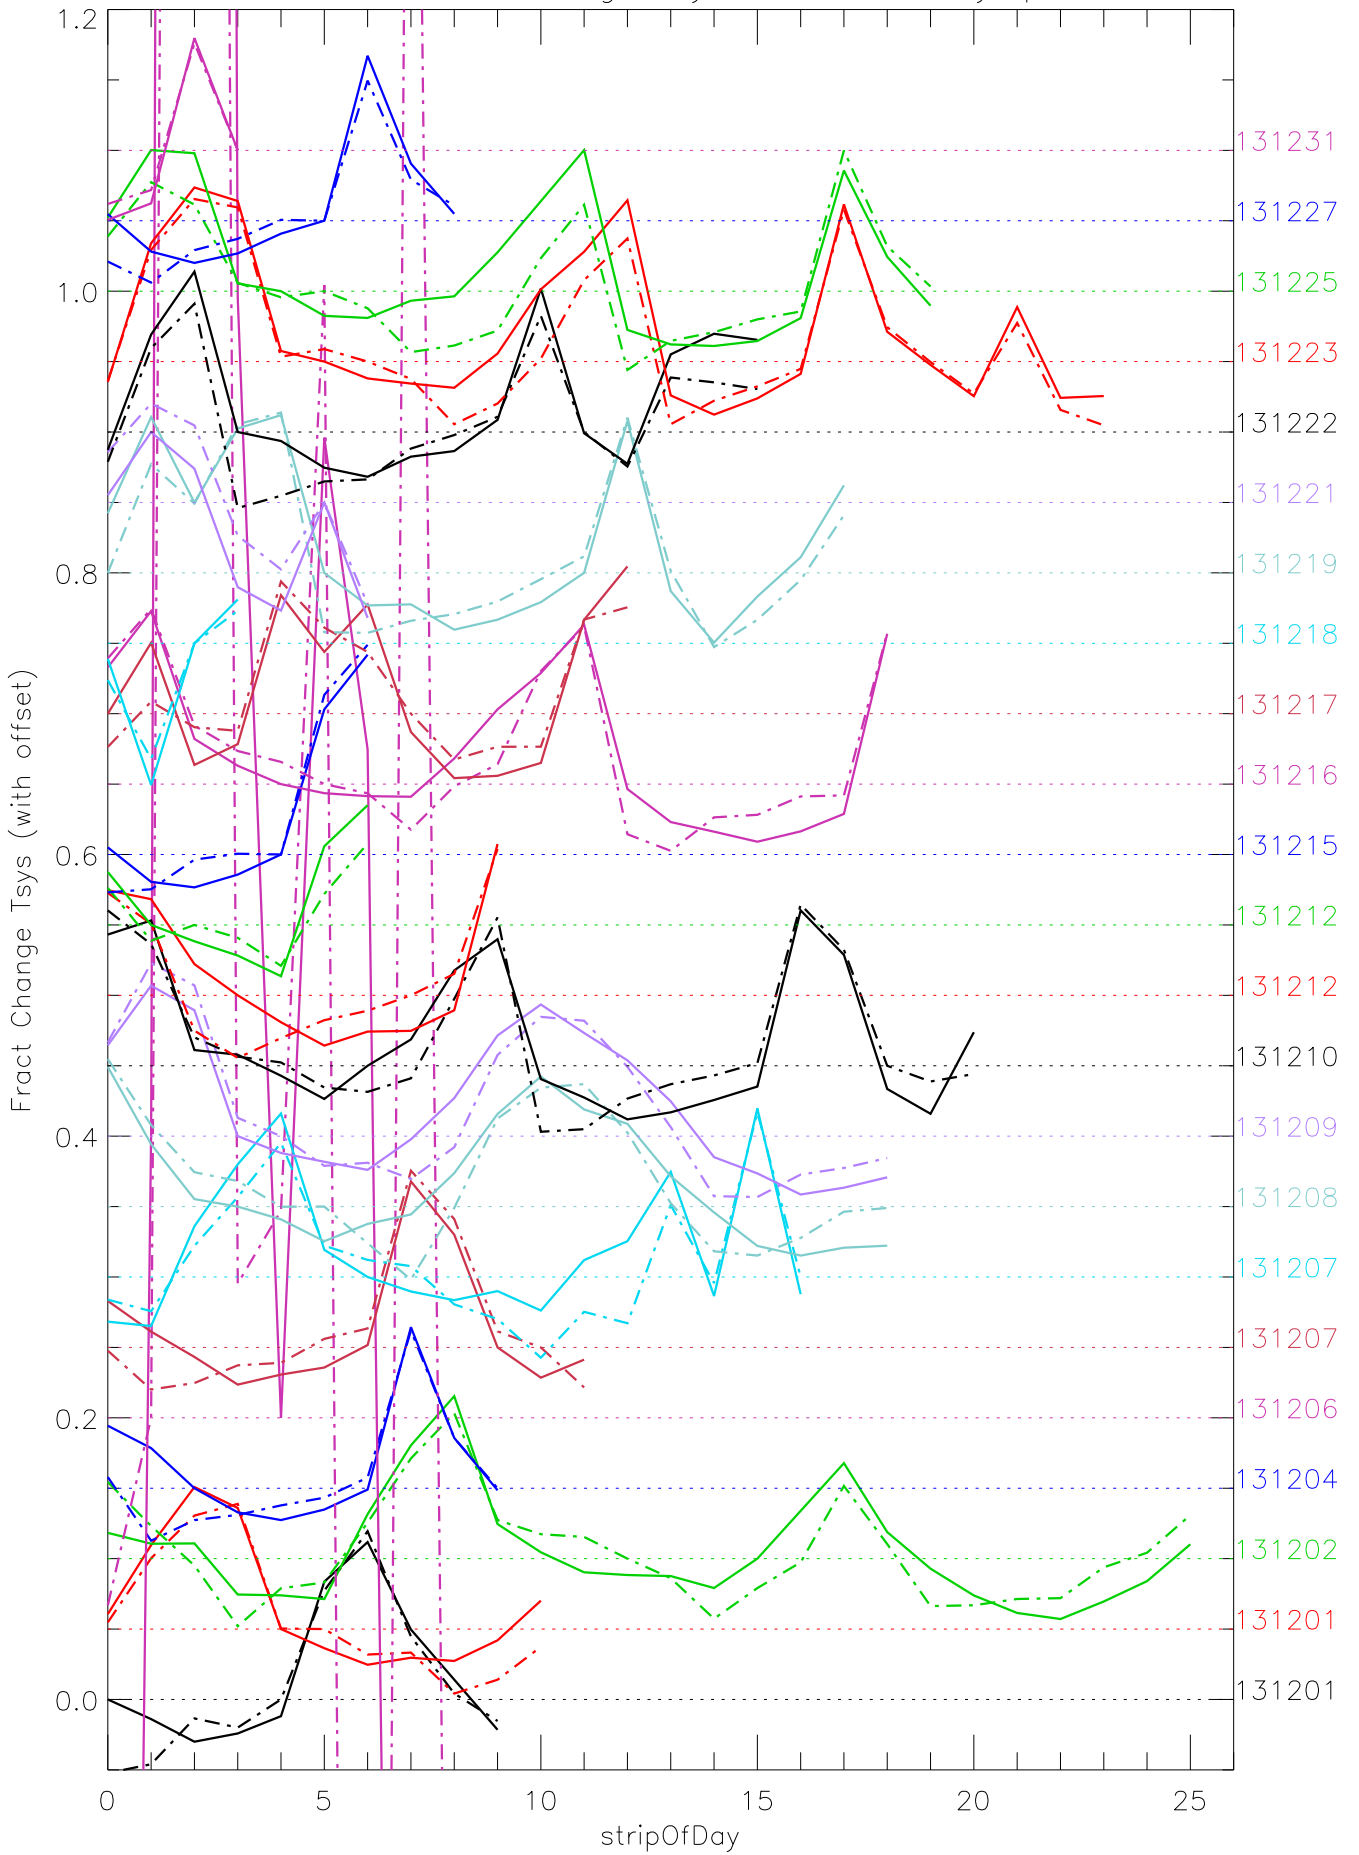

a2048 fractional change TsysK for each day. pixel:1

a2048 fractional change TsysK for each day. pixel:2

a2048 fractional change TsysK for each day. pixel:3

a2048 fractional change TsysK for each day. pixel:4

a2048 fractional change TsysK for each day. pixel:5

a2048 fractional change TsysK for each day. pixel:6