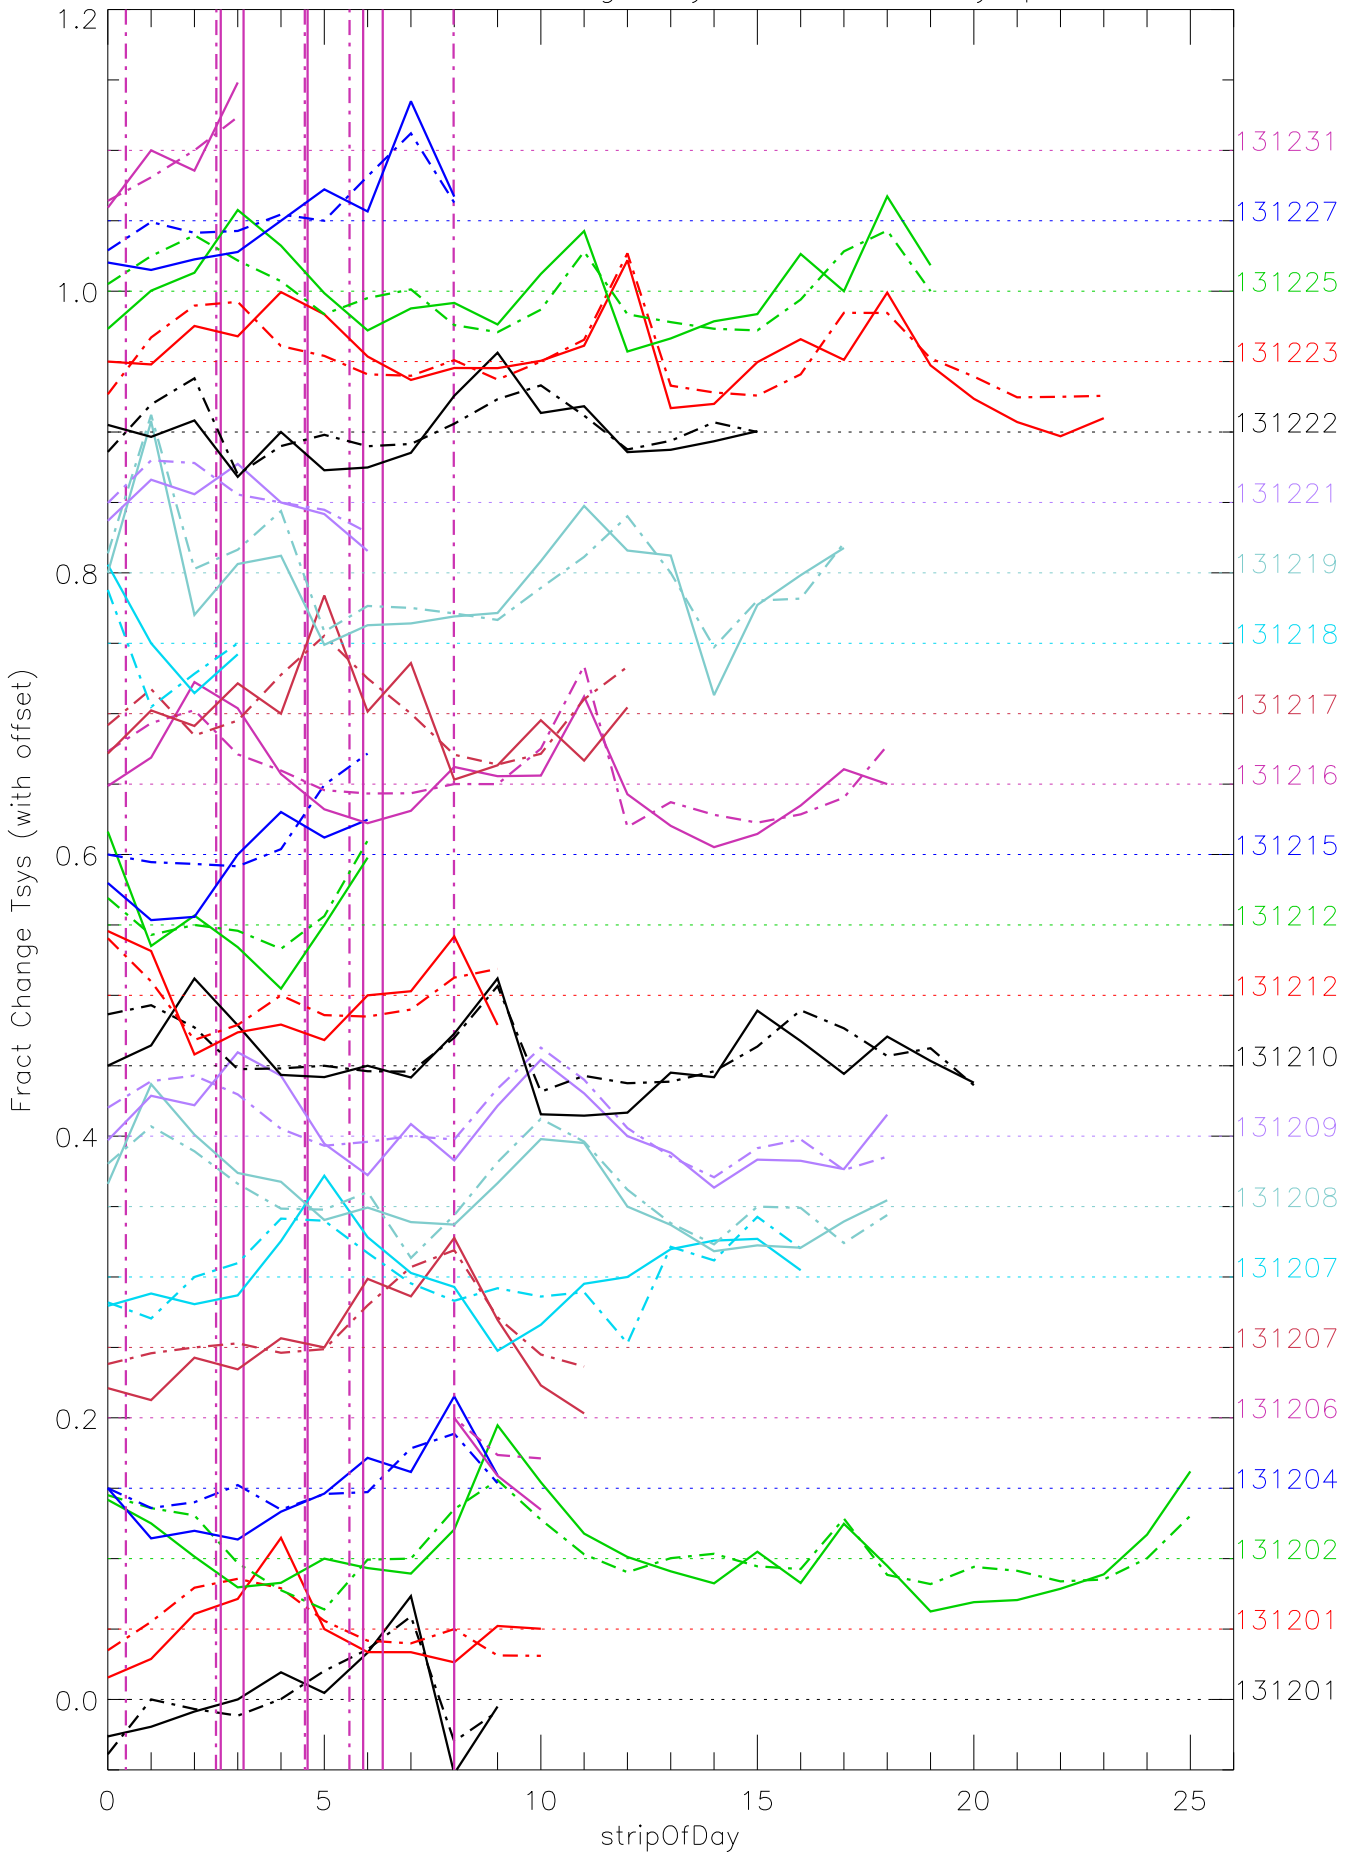

a2048 fractional change TsysK for each day. pixel:1

a2048 fractional change TsysK for each day. pixel:2

a2048 fractional change TsysK for each day. pixel:3

a2048 fractional change TsysK for each day. pixel:4

a2048 fractional change TsysK for each day. pixel:5

a2048 fractional change TsysK for each day. pixel:6