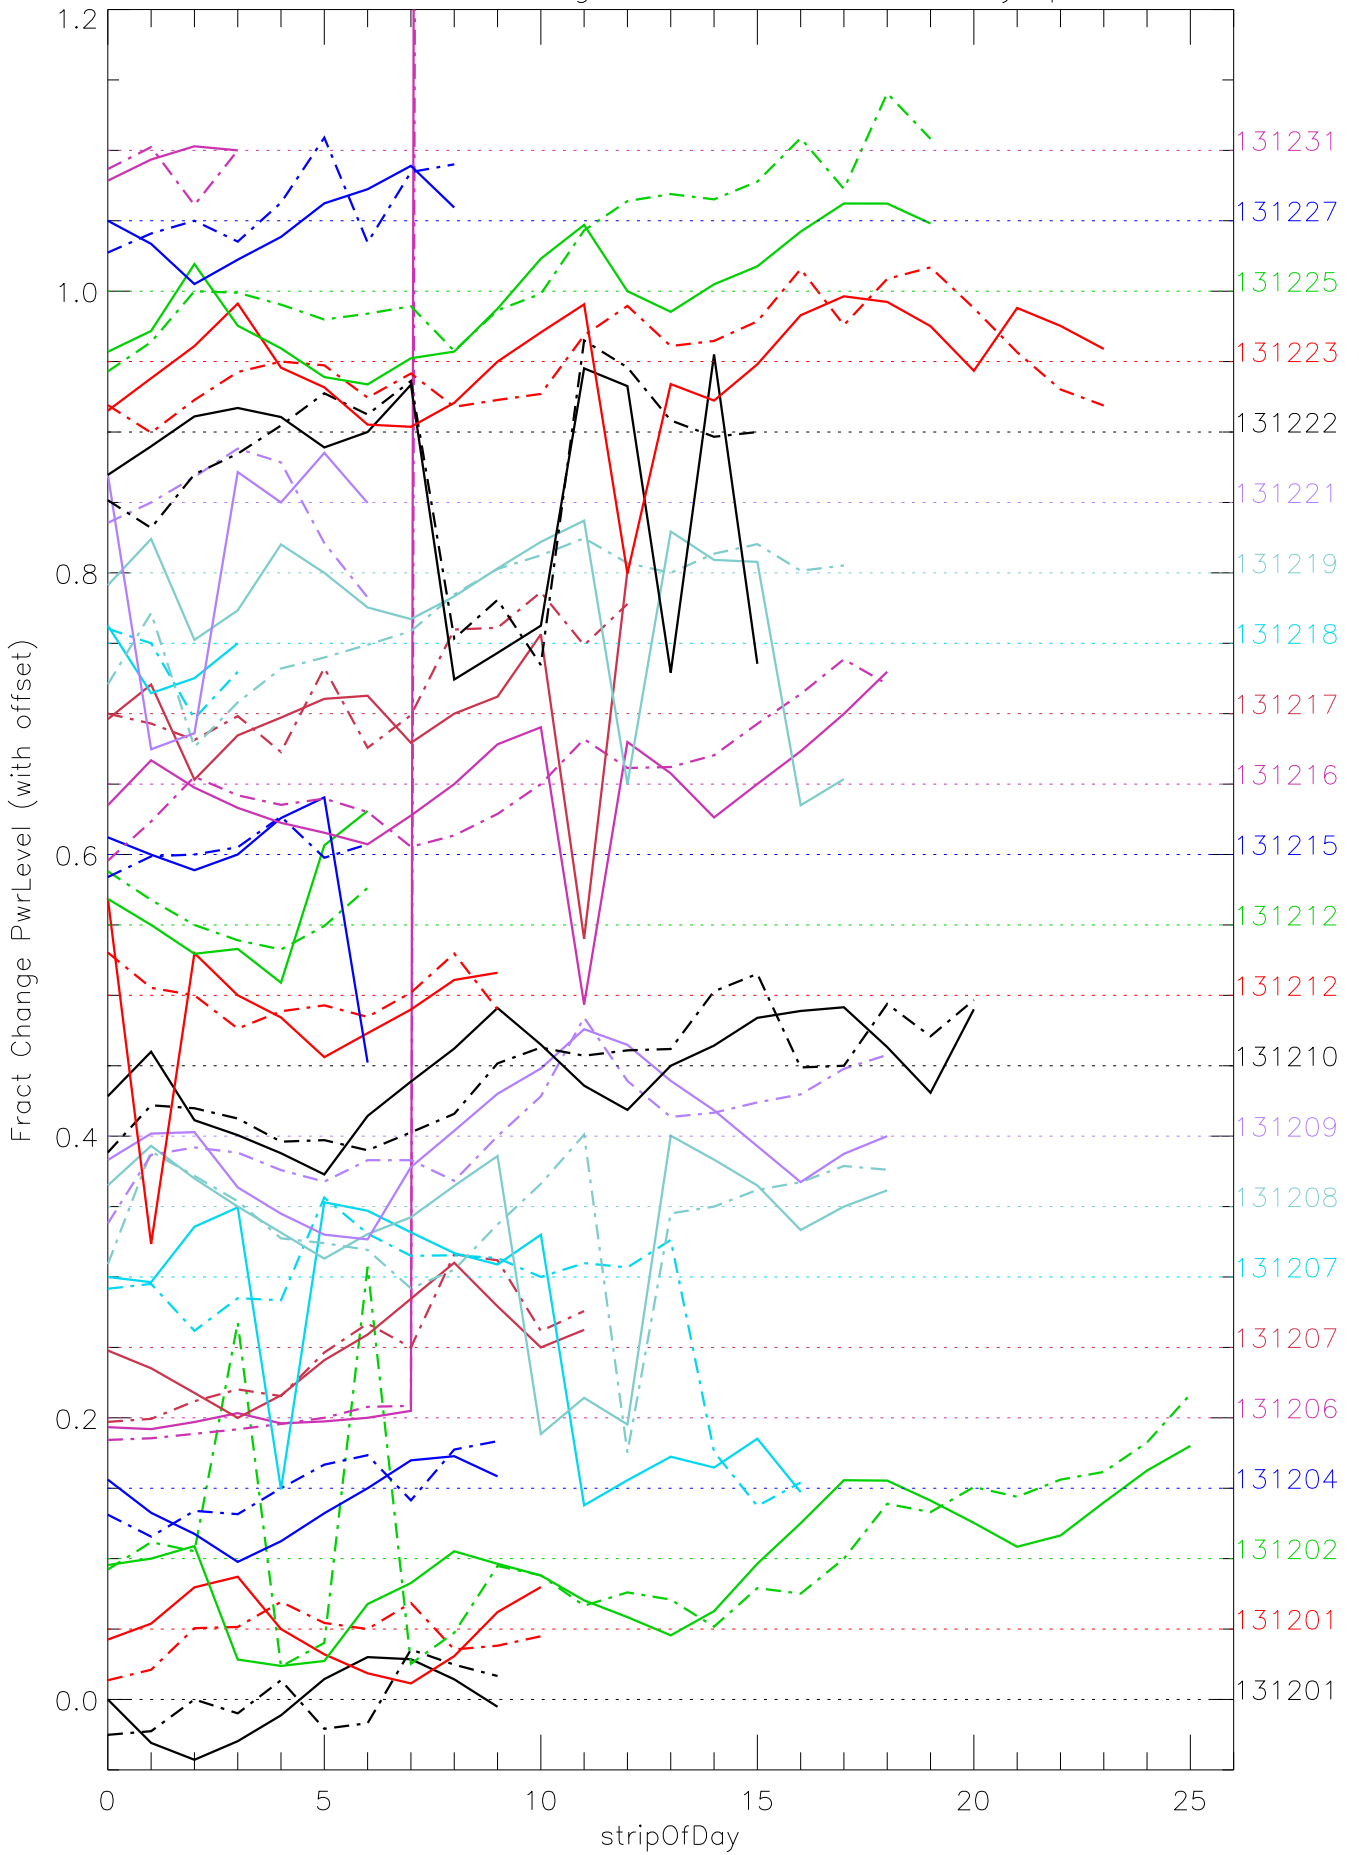

a2048 fractional change PwrLevel for each day. pixel:0

a2048 fractional change PwrLevel for each day. pixel:1

a2048 fractional change PwrLevel for each day. pixel:2

a2048 fractional change PwrLevel for each day. pixel:3

a2048 fractional change PwrLevel for each day. pixel:4

a2048 fractional change PwrLevel for each day. pixel:5

a2048 fractional change PwrLevel for each day. pixel:6