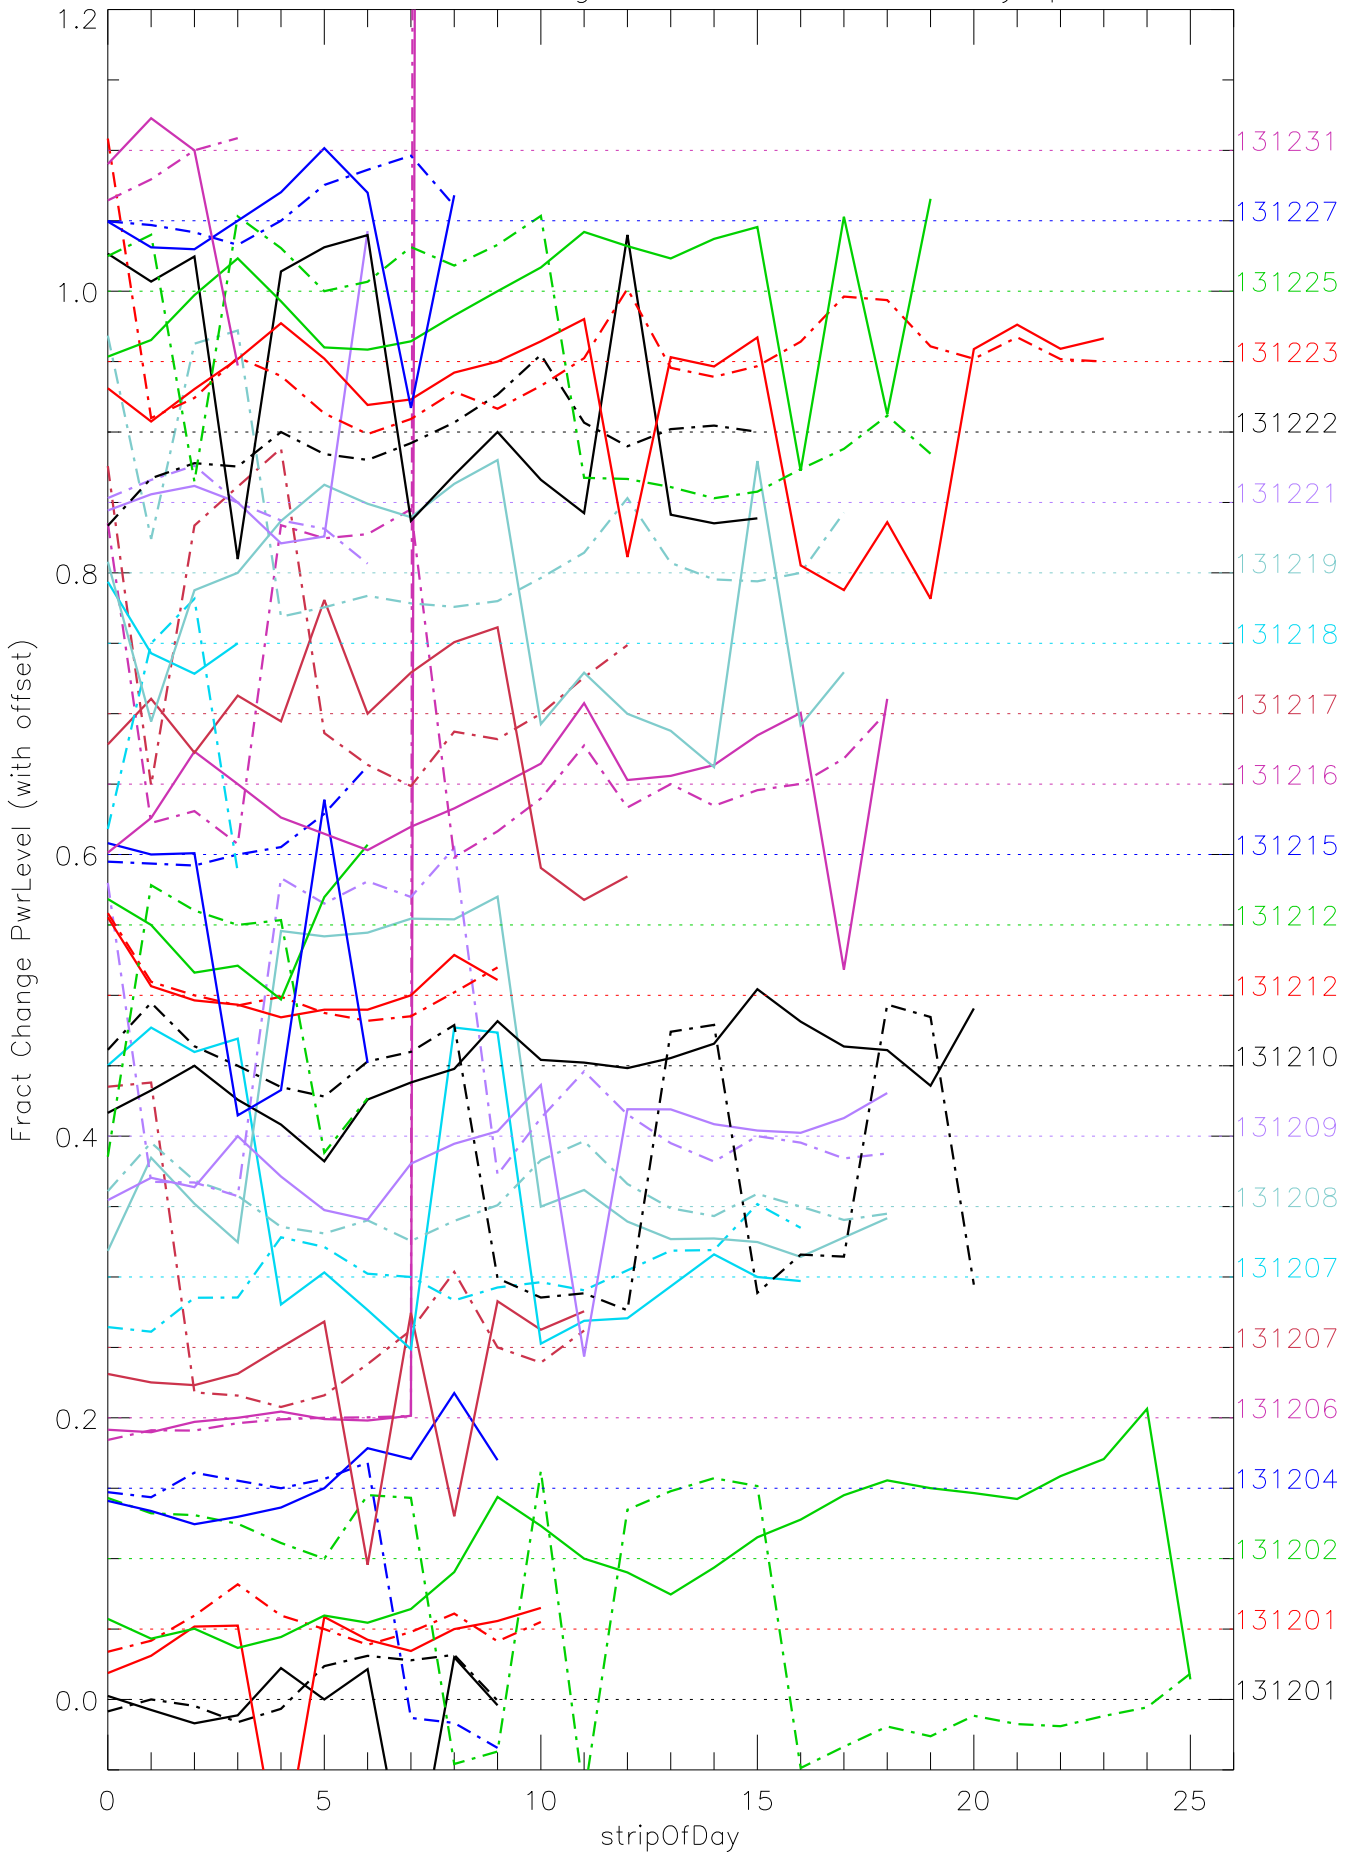

a2048 fractional change PwrLevel for each day. pixel:0

a2048 fractional change PwrLevel for each day. pixel:1

a2048 fractional change PwrLevel for each day. pixel:2

a2048 fractional change PwrLevel for each day. pixel:3

a2048 fractional change PwrLevel for each day. pixel:4

a2048 fractional change PwrLevel for each day. pixel:5

a2048 fractional change PwrLevel for each day. pixel:6