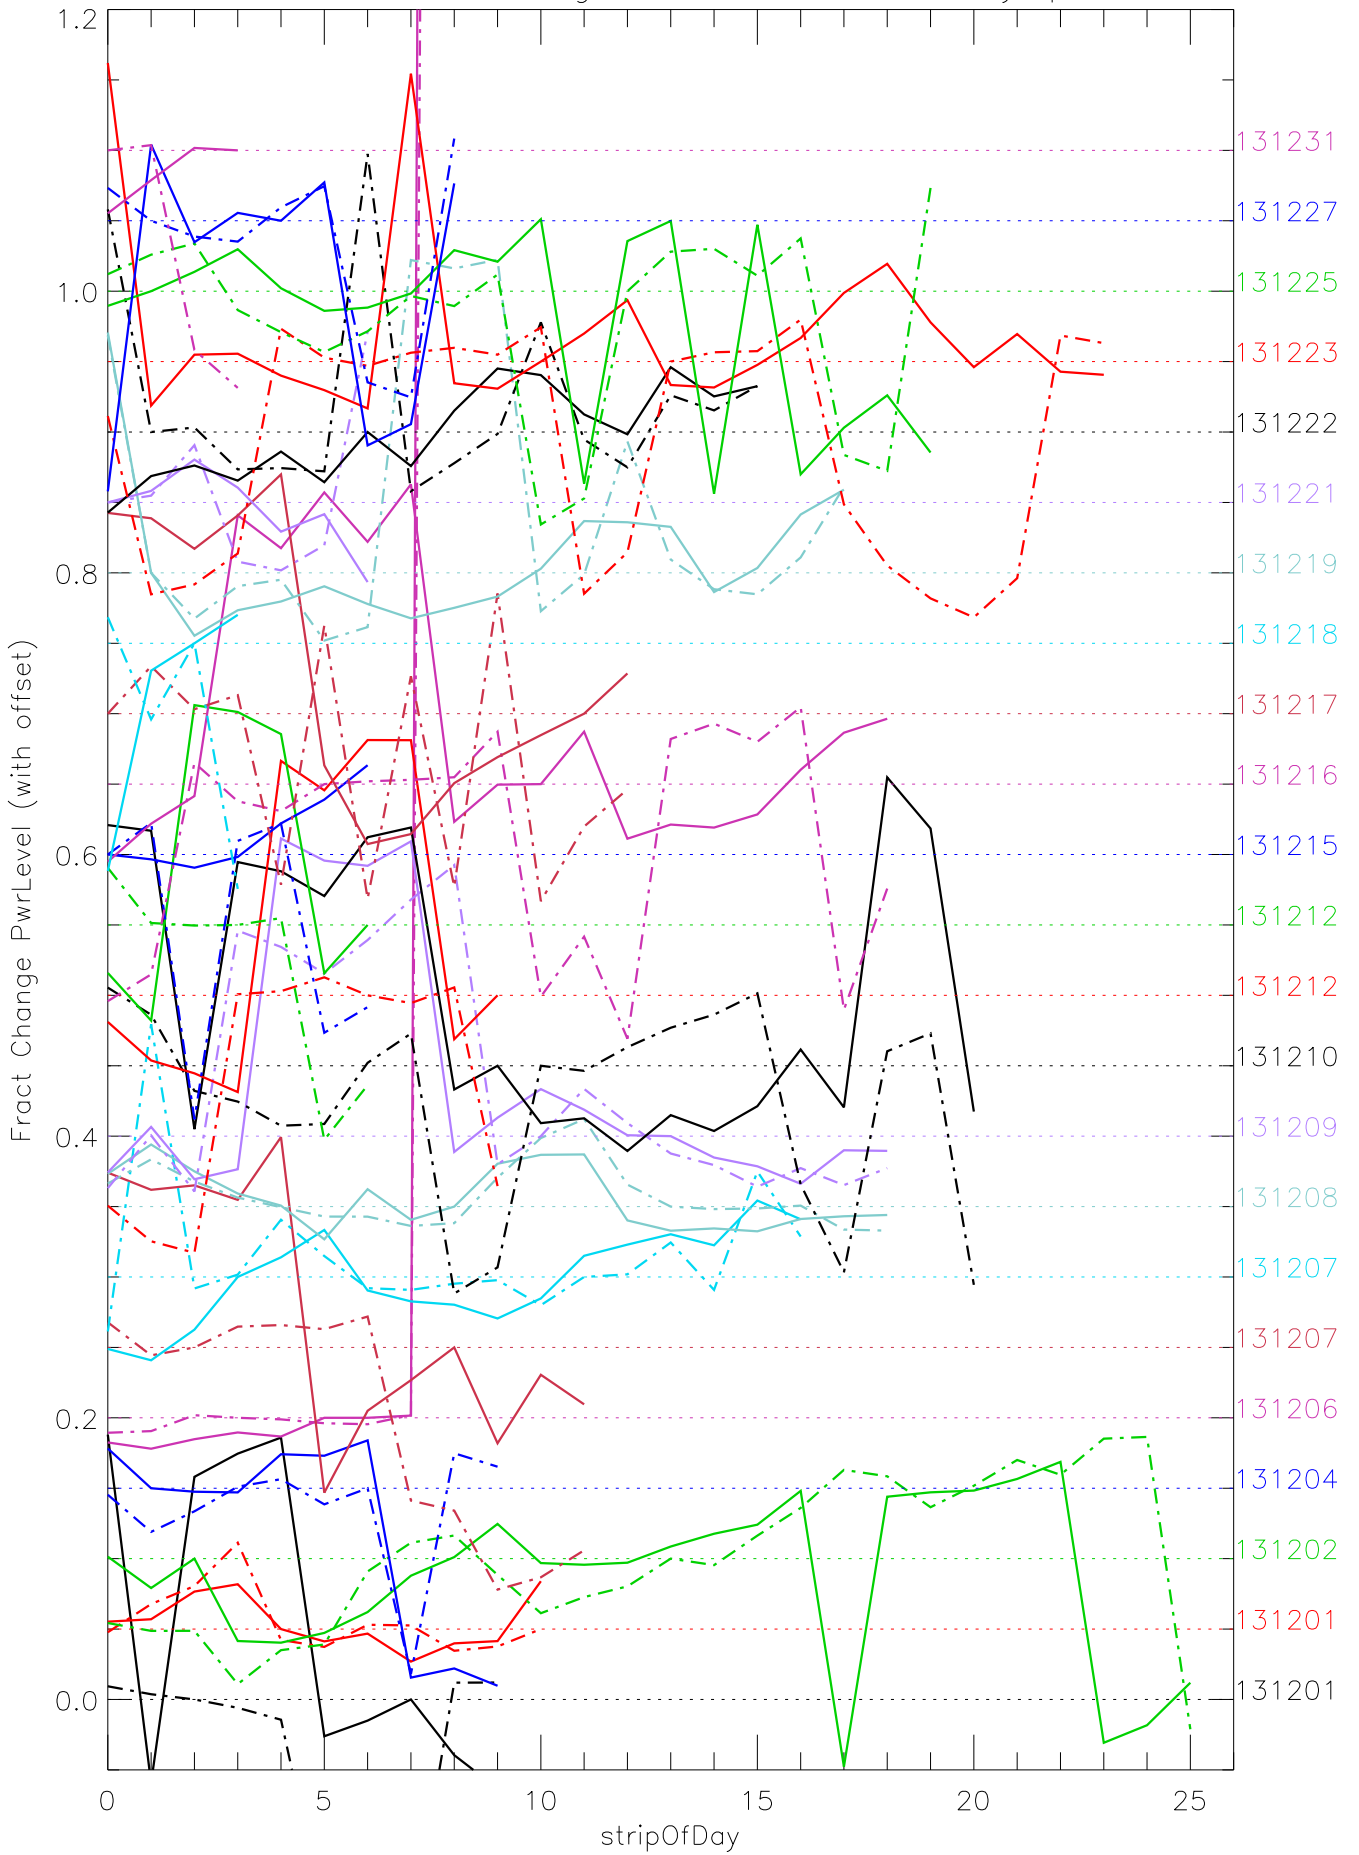

a2048 fractional change PwrLevel for each day. pixel:0

a2048 fractional change PwrLevel for each day. pixel:1

a2048 fractional change PwrLevel for each day. pixel:2

a2048 fractional change PwrLevel for each day. pixel:3

a2048 fractional change PwrLevel for each day. pixel:4

a2048 fractional change PwrLevel for each day. pixel:5

a2048 fractional change PwrLevel for each day. pixel:6