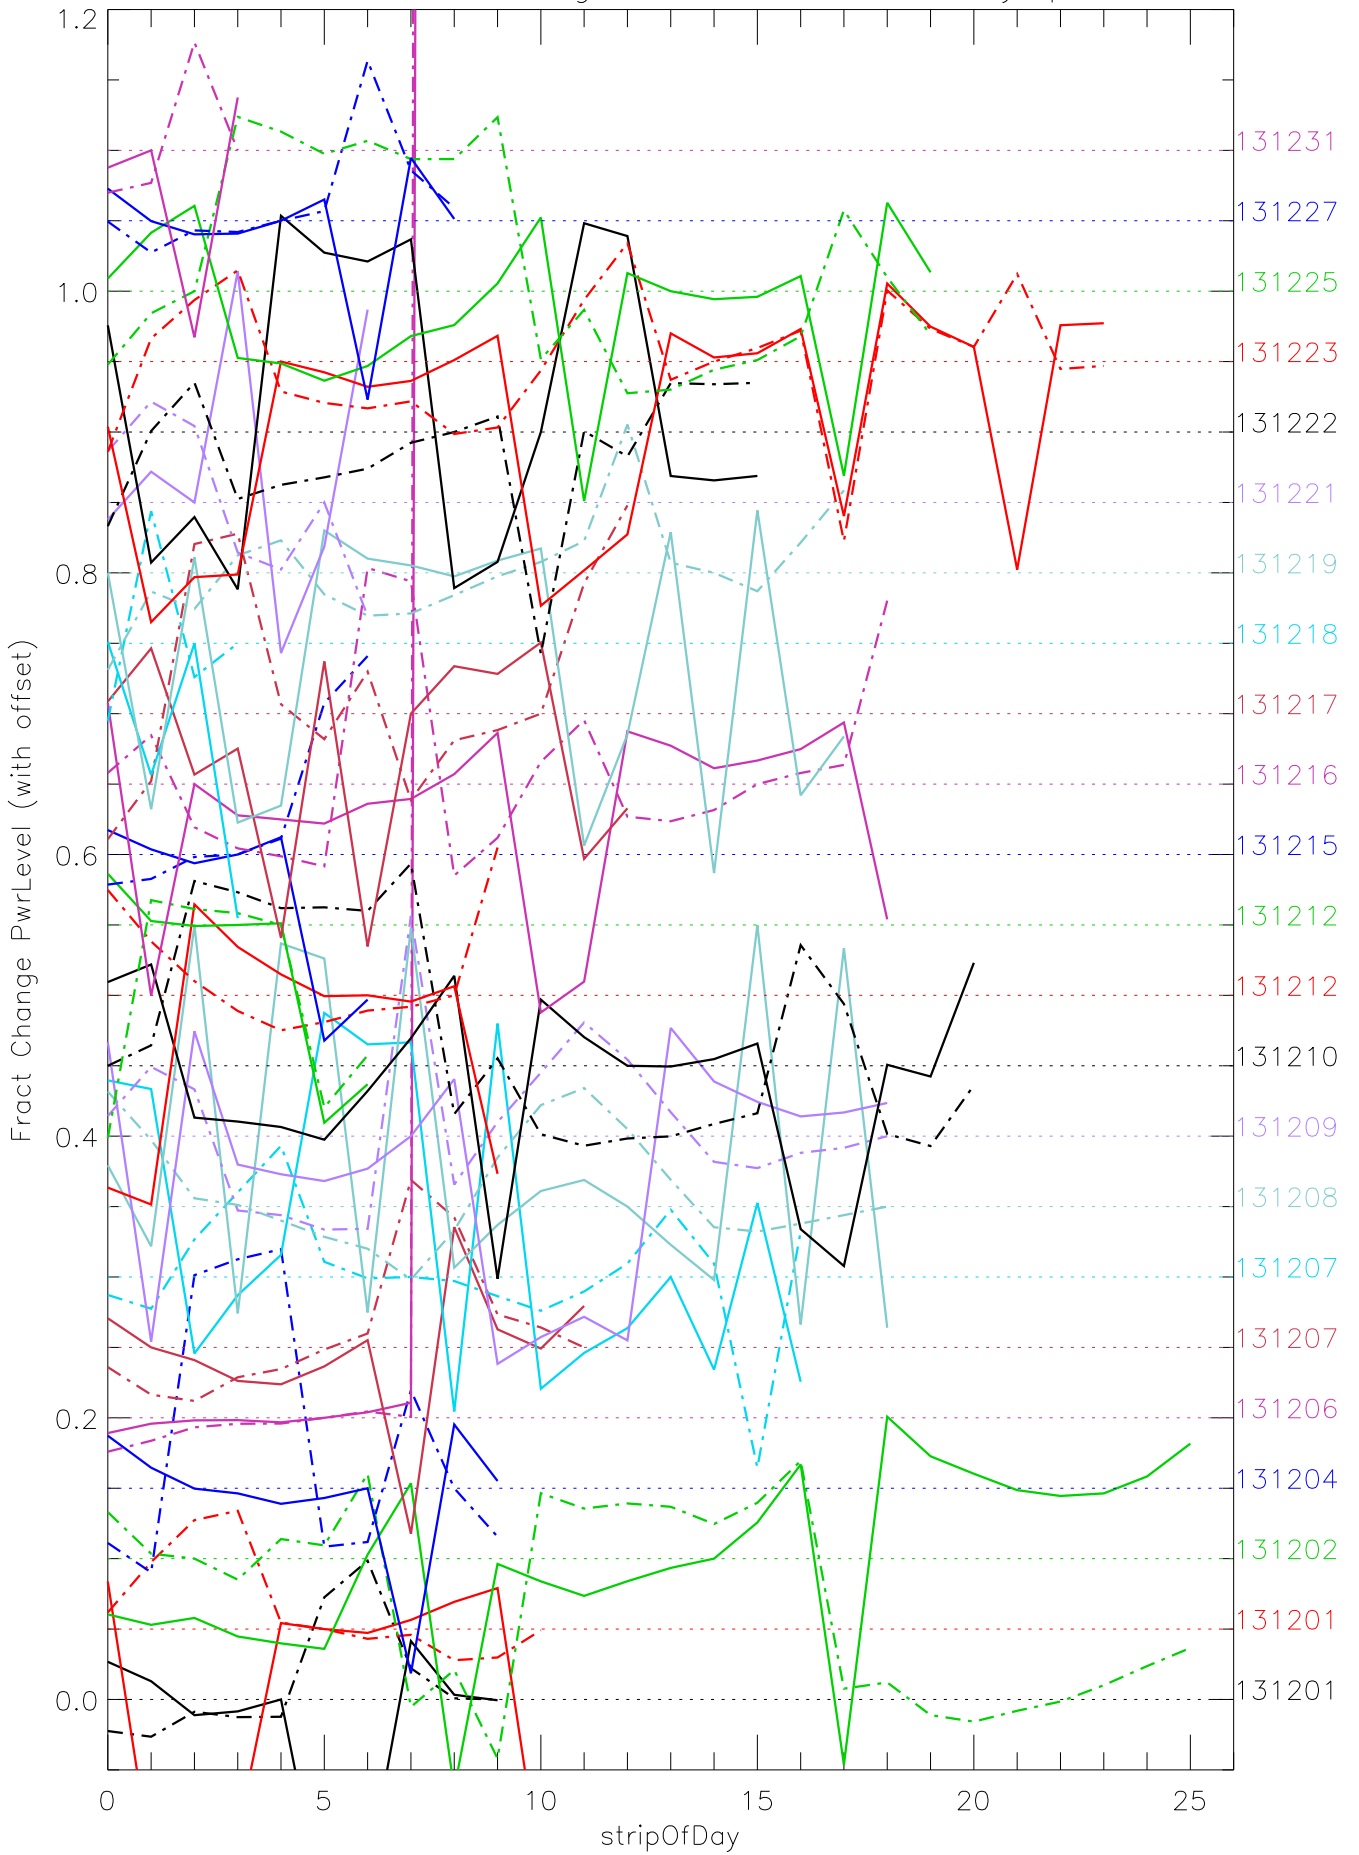

a2048 fractional change PwrLevel for each day. pixel:0

a2048 fractional change PwrLevel for each day. pixel:1

a2048 fractional change PwrLevel for each day. pixel:2

a2048 fractional change PwrLevel for each day. pixel:3

a2048 fractional change PwrLevel for each day. pixel:4

a2048 fractional change PwrLevel for each day. pixel:5

a2048 fractional change PwrLevel for each day. pixel:6