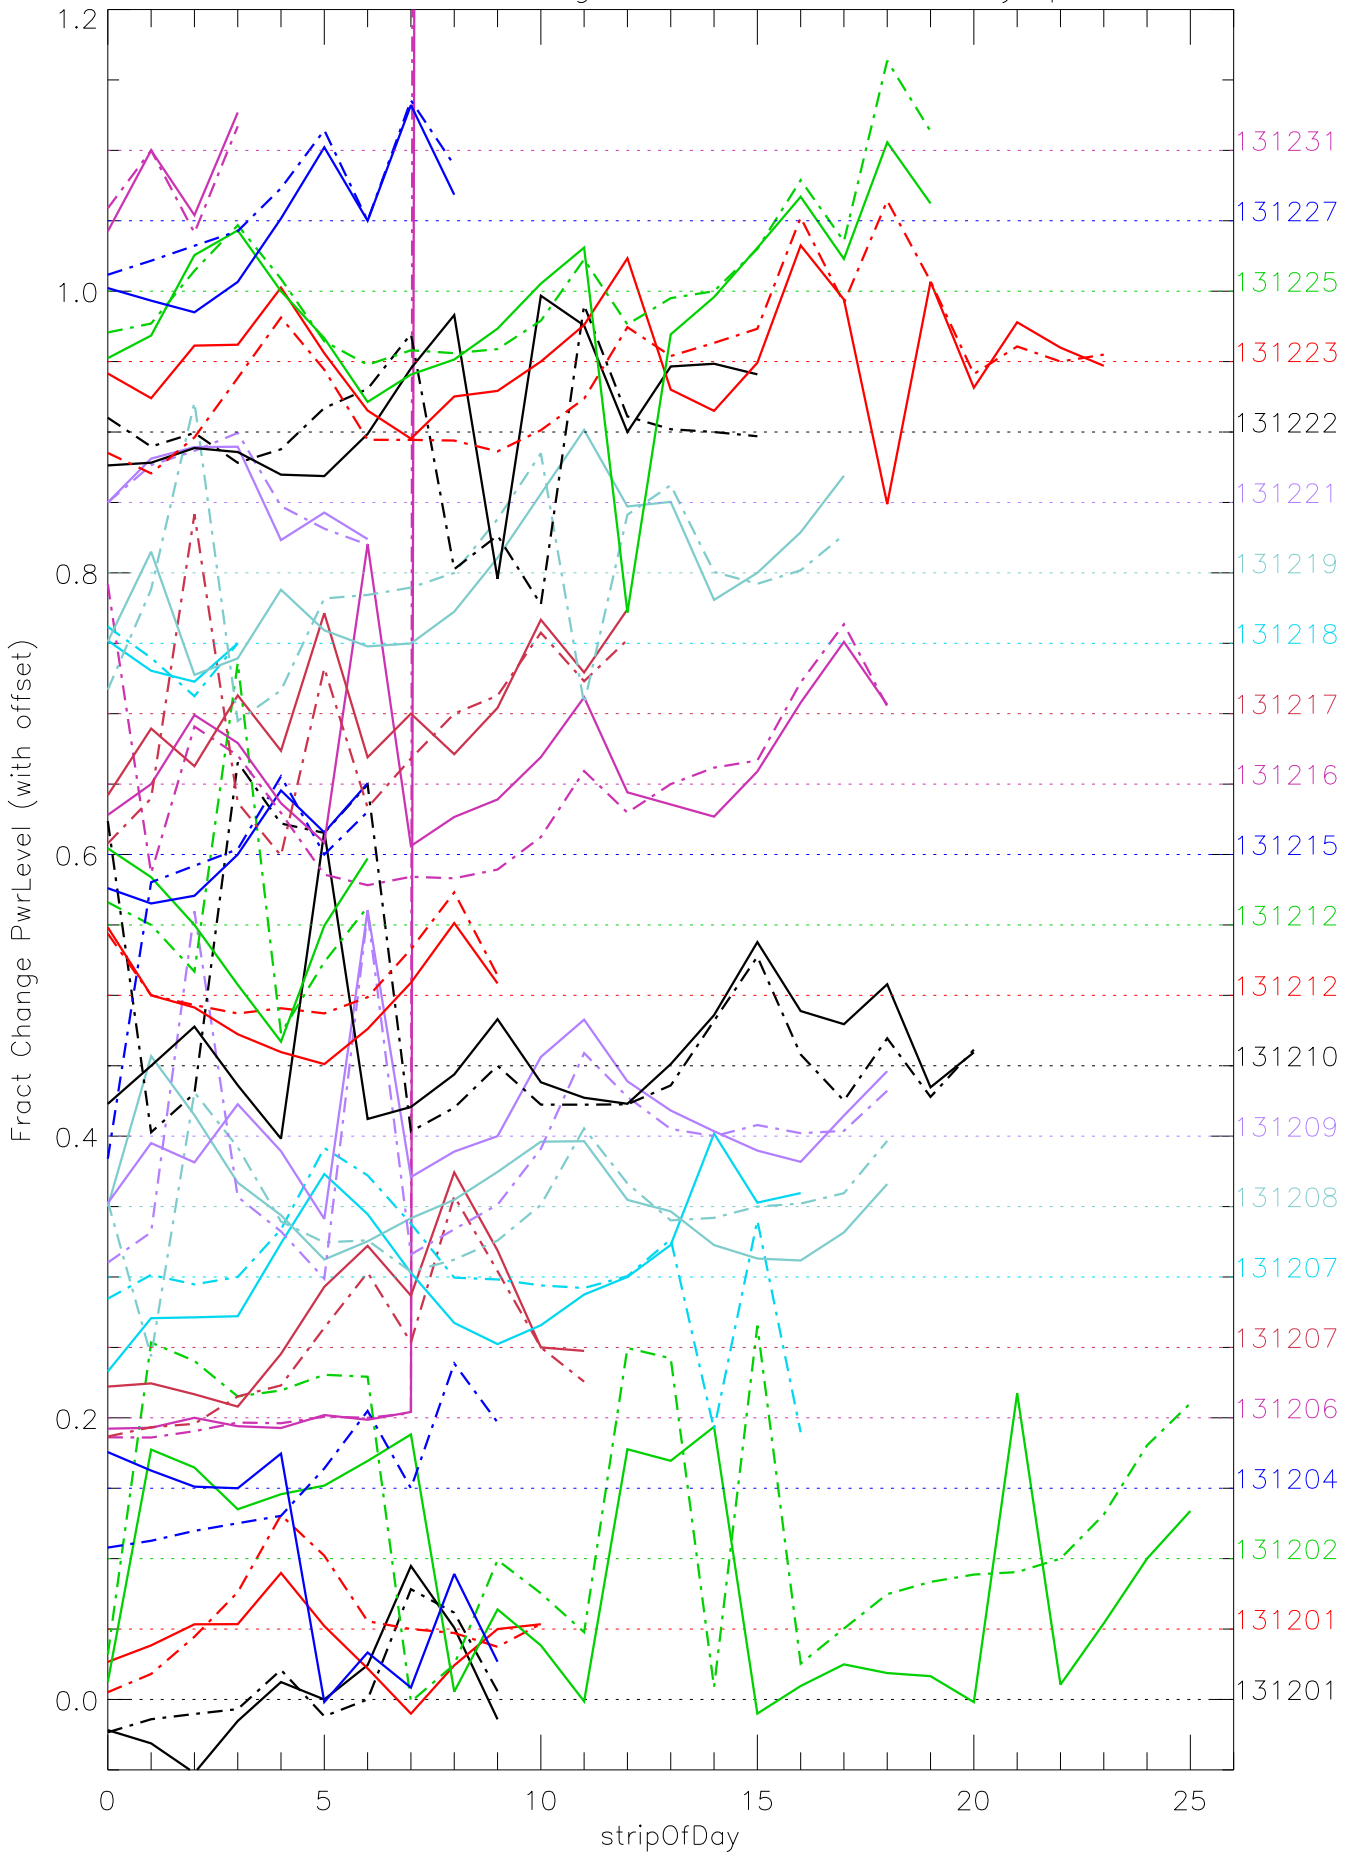

a2048 fractional change PwrLevel for each day. pixel:0

a2048 fractional change PwrLevel for each day. pixel:1

a2048 fractional change PwrLevel for each day. pixel:2

a2048 fractional change PwrLevel for each day. pixel:3

a2048 fractional change PwrLevel for each day. pixel:4

a2048 fractional change PwrLevel for each day. pixel:5

a2048 fractional change PwrLevel for each day. pixel:6