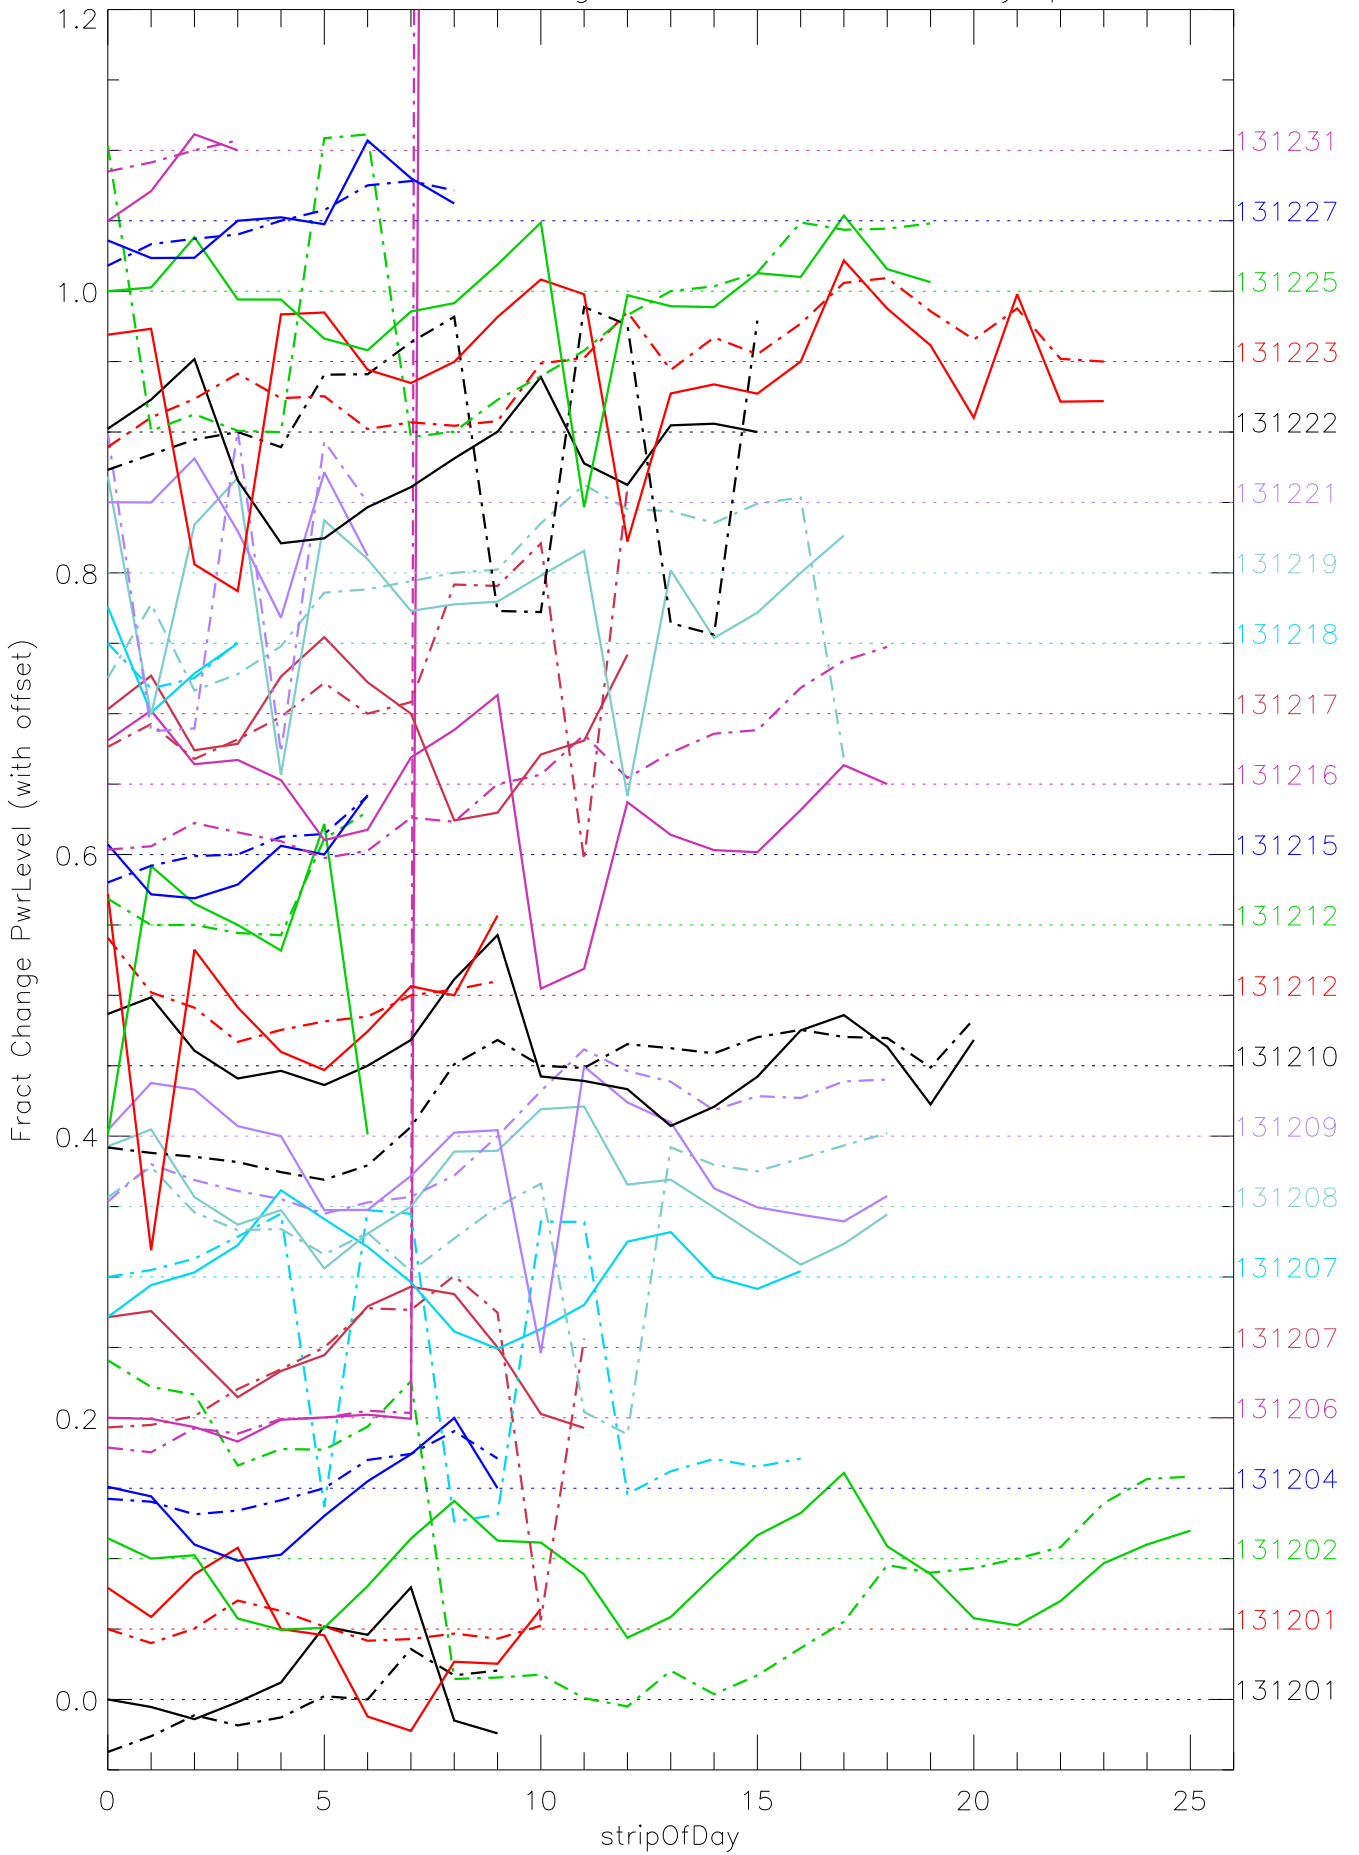

a2048 fractional change PwrLevel for each day. pixel:0

a2048 fractional change PwrLevel for each day. pixel:1

a2048 fractional change PwrLevel for each day. pixel:2

a2048 fractional change PwrLevel for each day. pixel:3

a2048 fractional change PwrLevel for each day. pixel:4

a2048 fractional change PwrLevel for each day. pixel:5

a2048 fractional change PwrLevel for each day. pixel:6