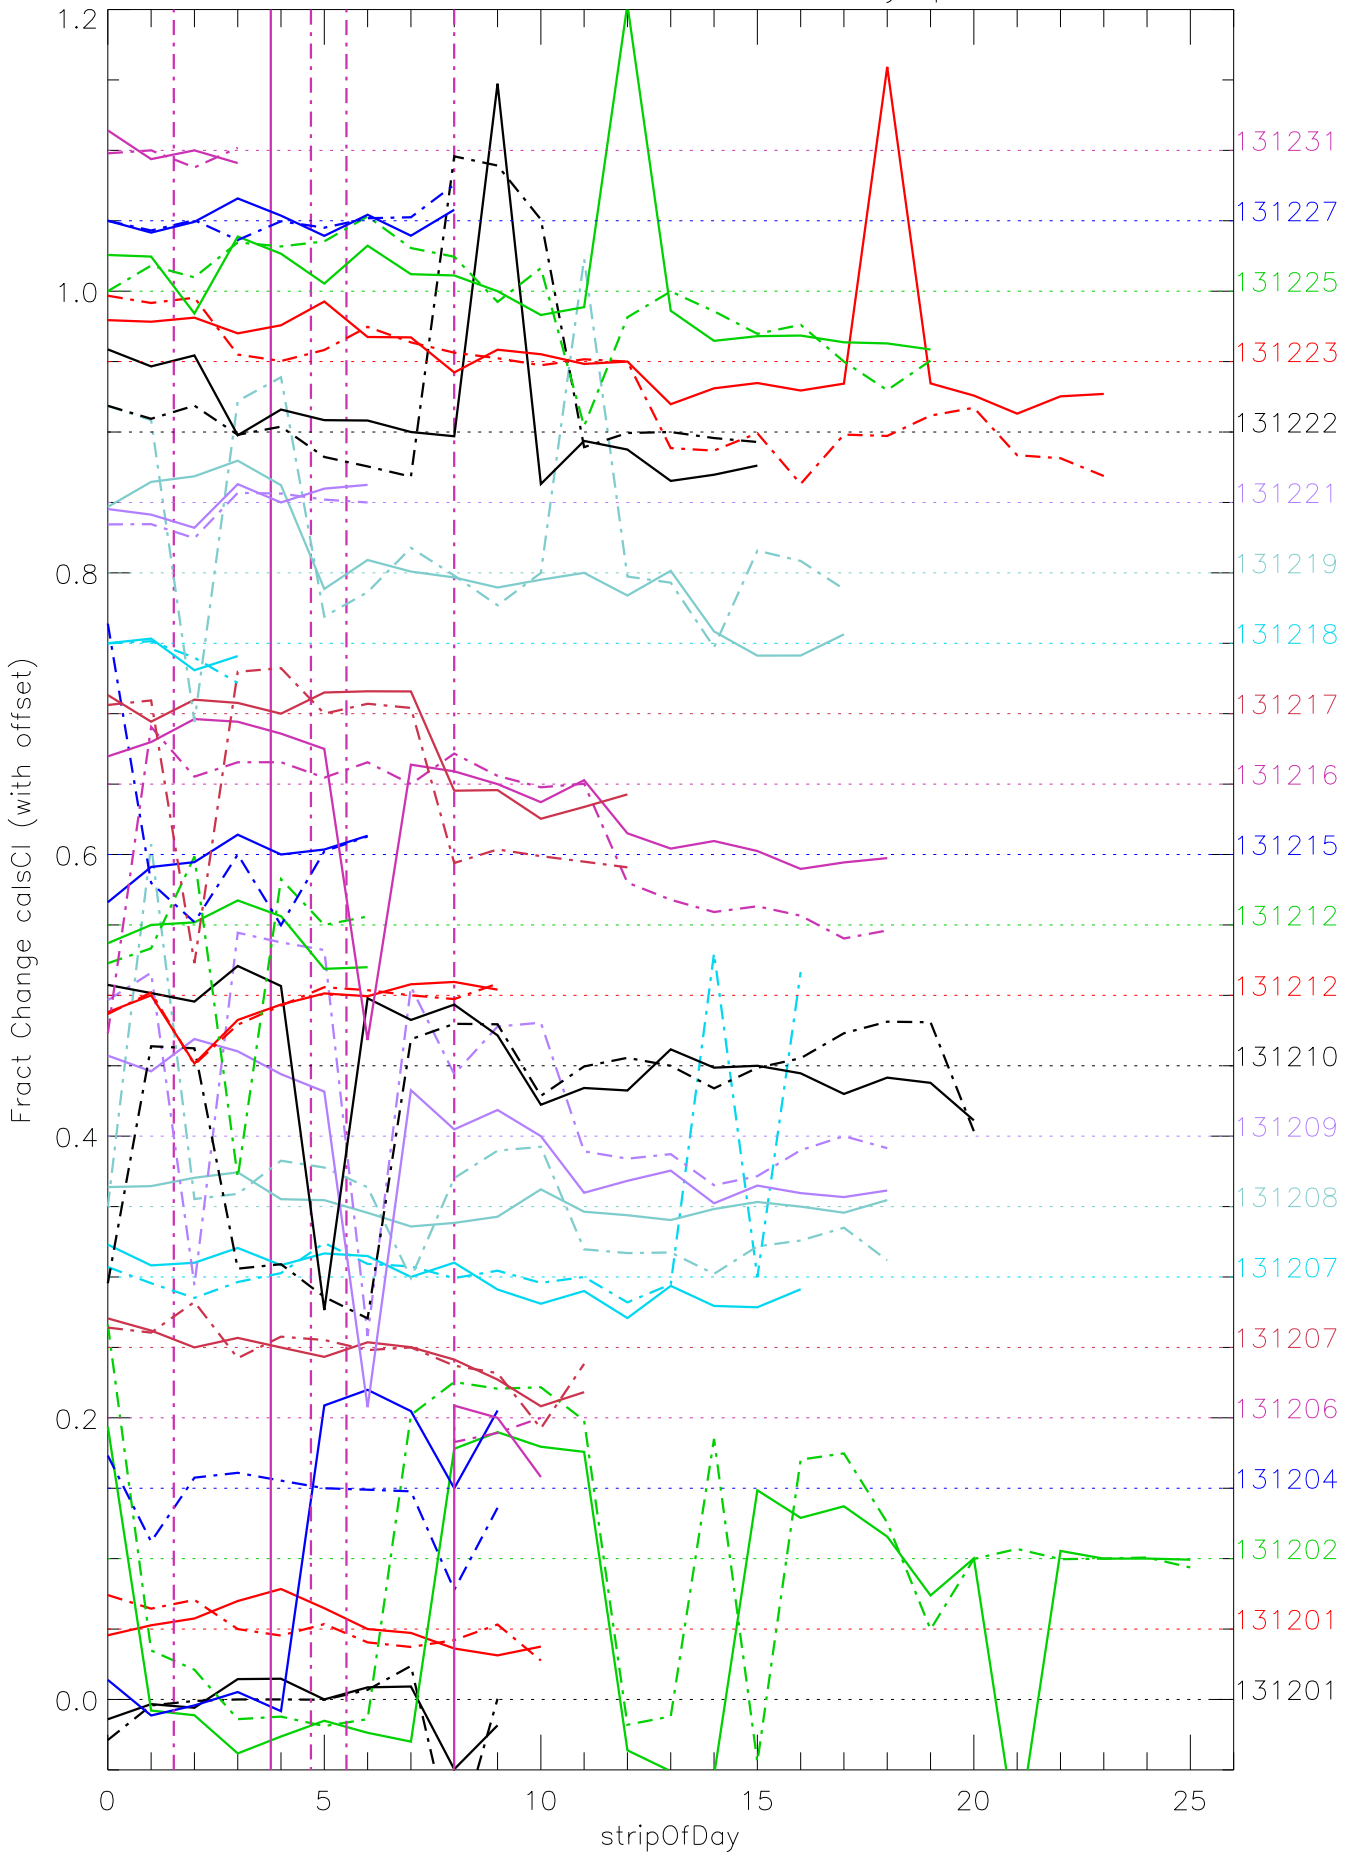

a2048 calscI factors for each day. pixel:0

a2048 calsci factors for each day. pixel:1

a2048 calsci factors for each day. pixel:2

a2048 calsci factors for each day. pixel:3

a2048 calsci factors for each day. pixel:4

a2048 calsci factors for each day. pixel:5

a2048 calsci factors for each day. pixel:6