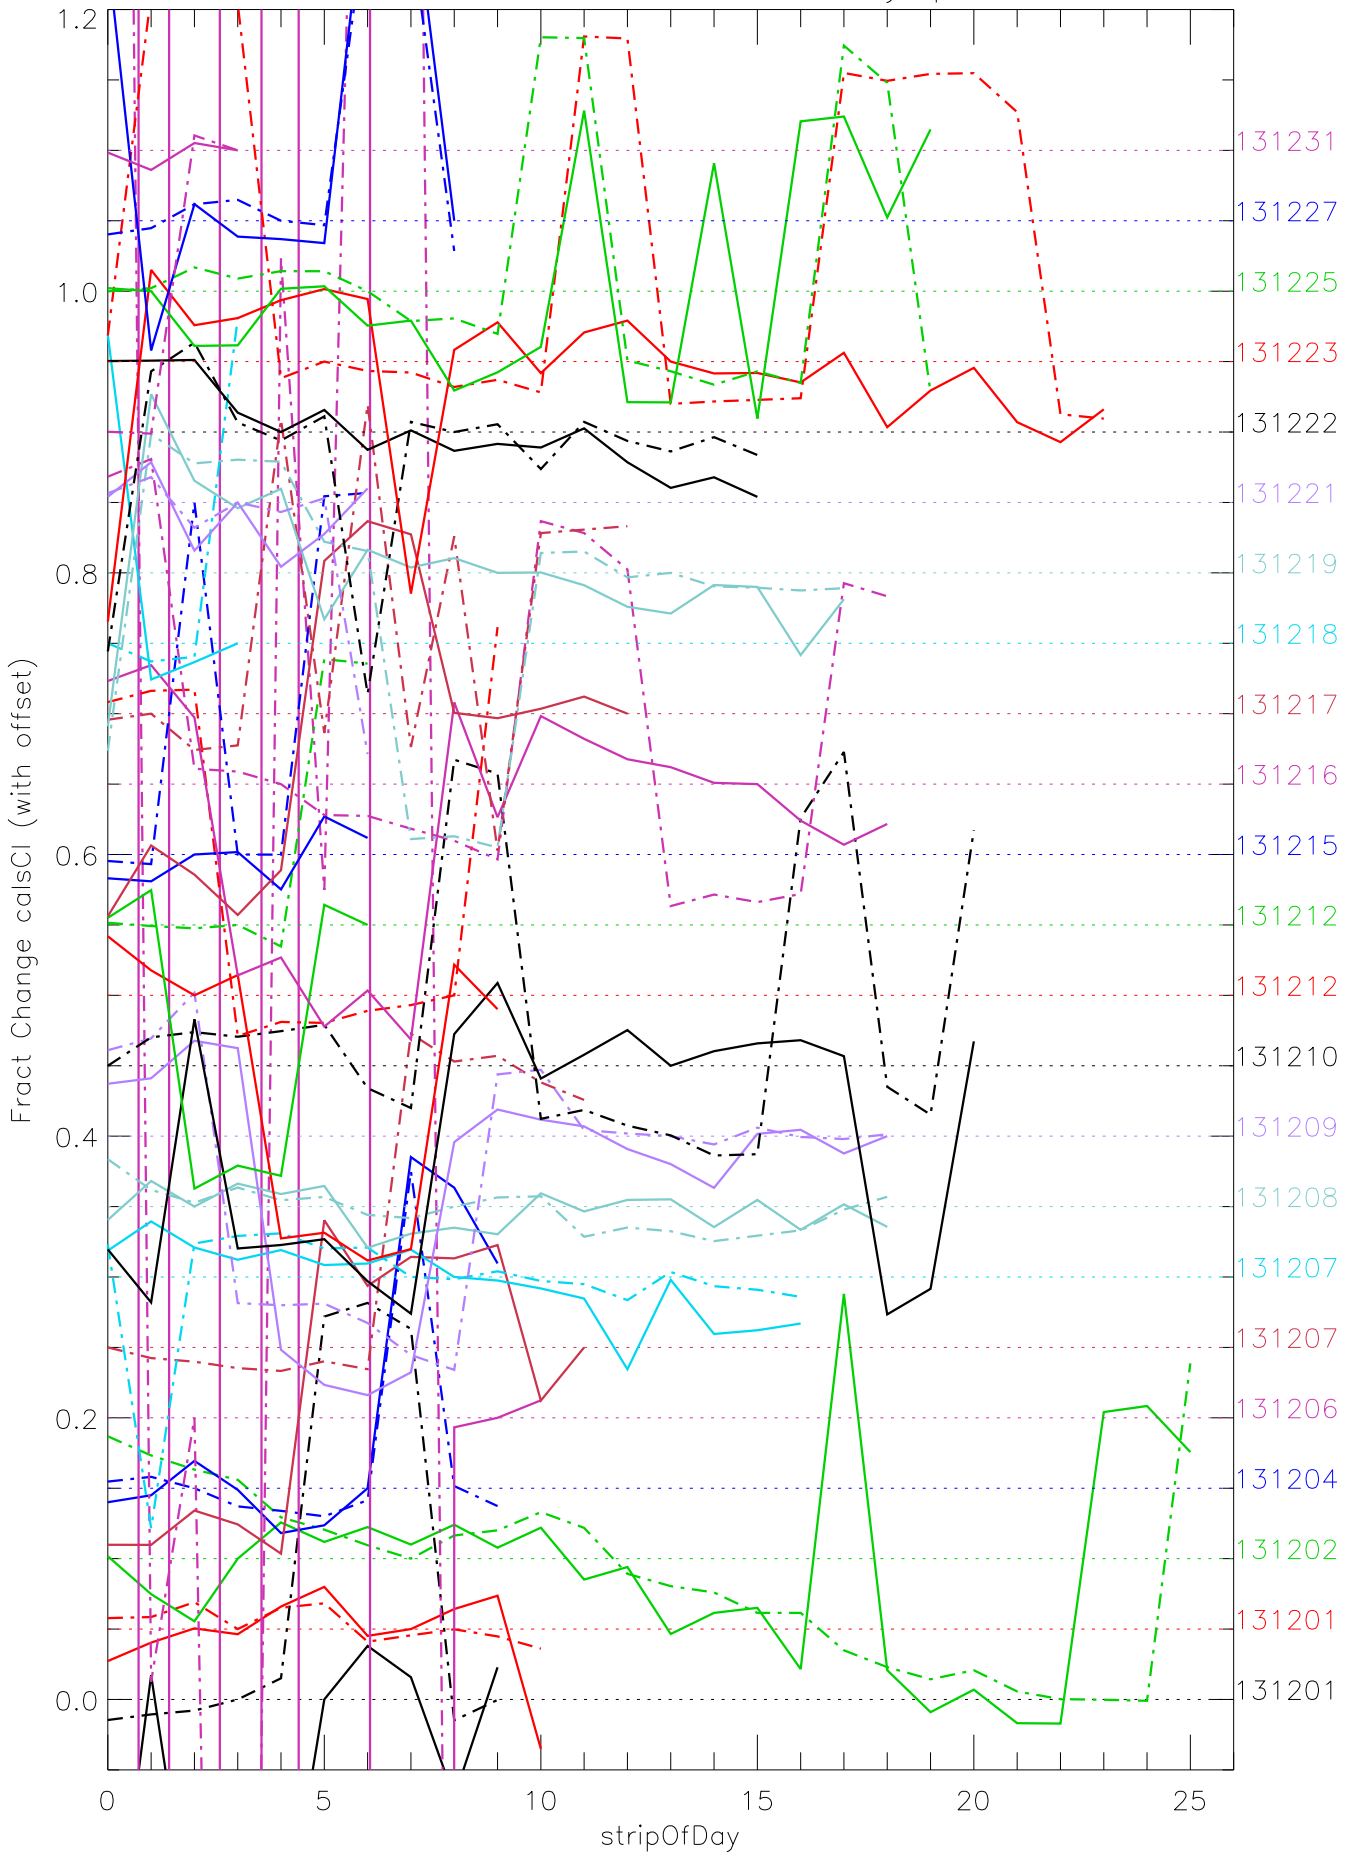

a2048 calscI factors for each day. pixel:0

a2048 calsci factors for each day. pixel:1

a2048 calsci factors for each day. pixel:2

a2048 calsci factors for each day. pixel:3

a2048 calsci factors for each day. pixel:4

a2048 calsci factors for each day. pixel:5

a2048 calsci factors for each day. pixel:6