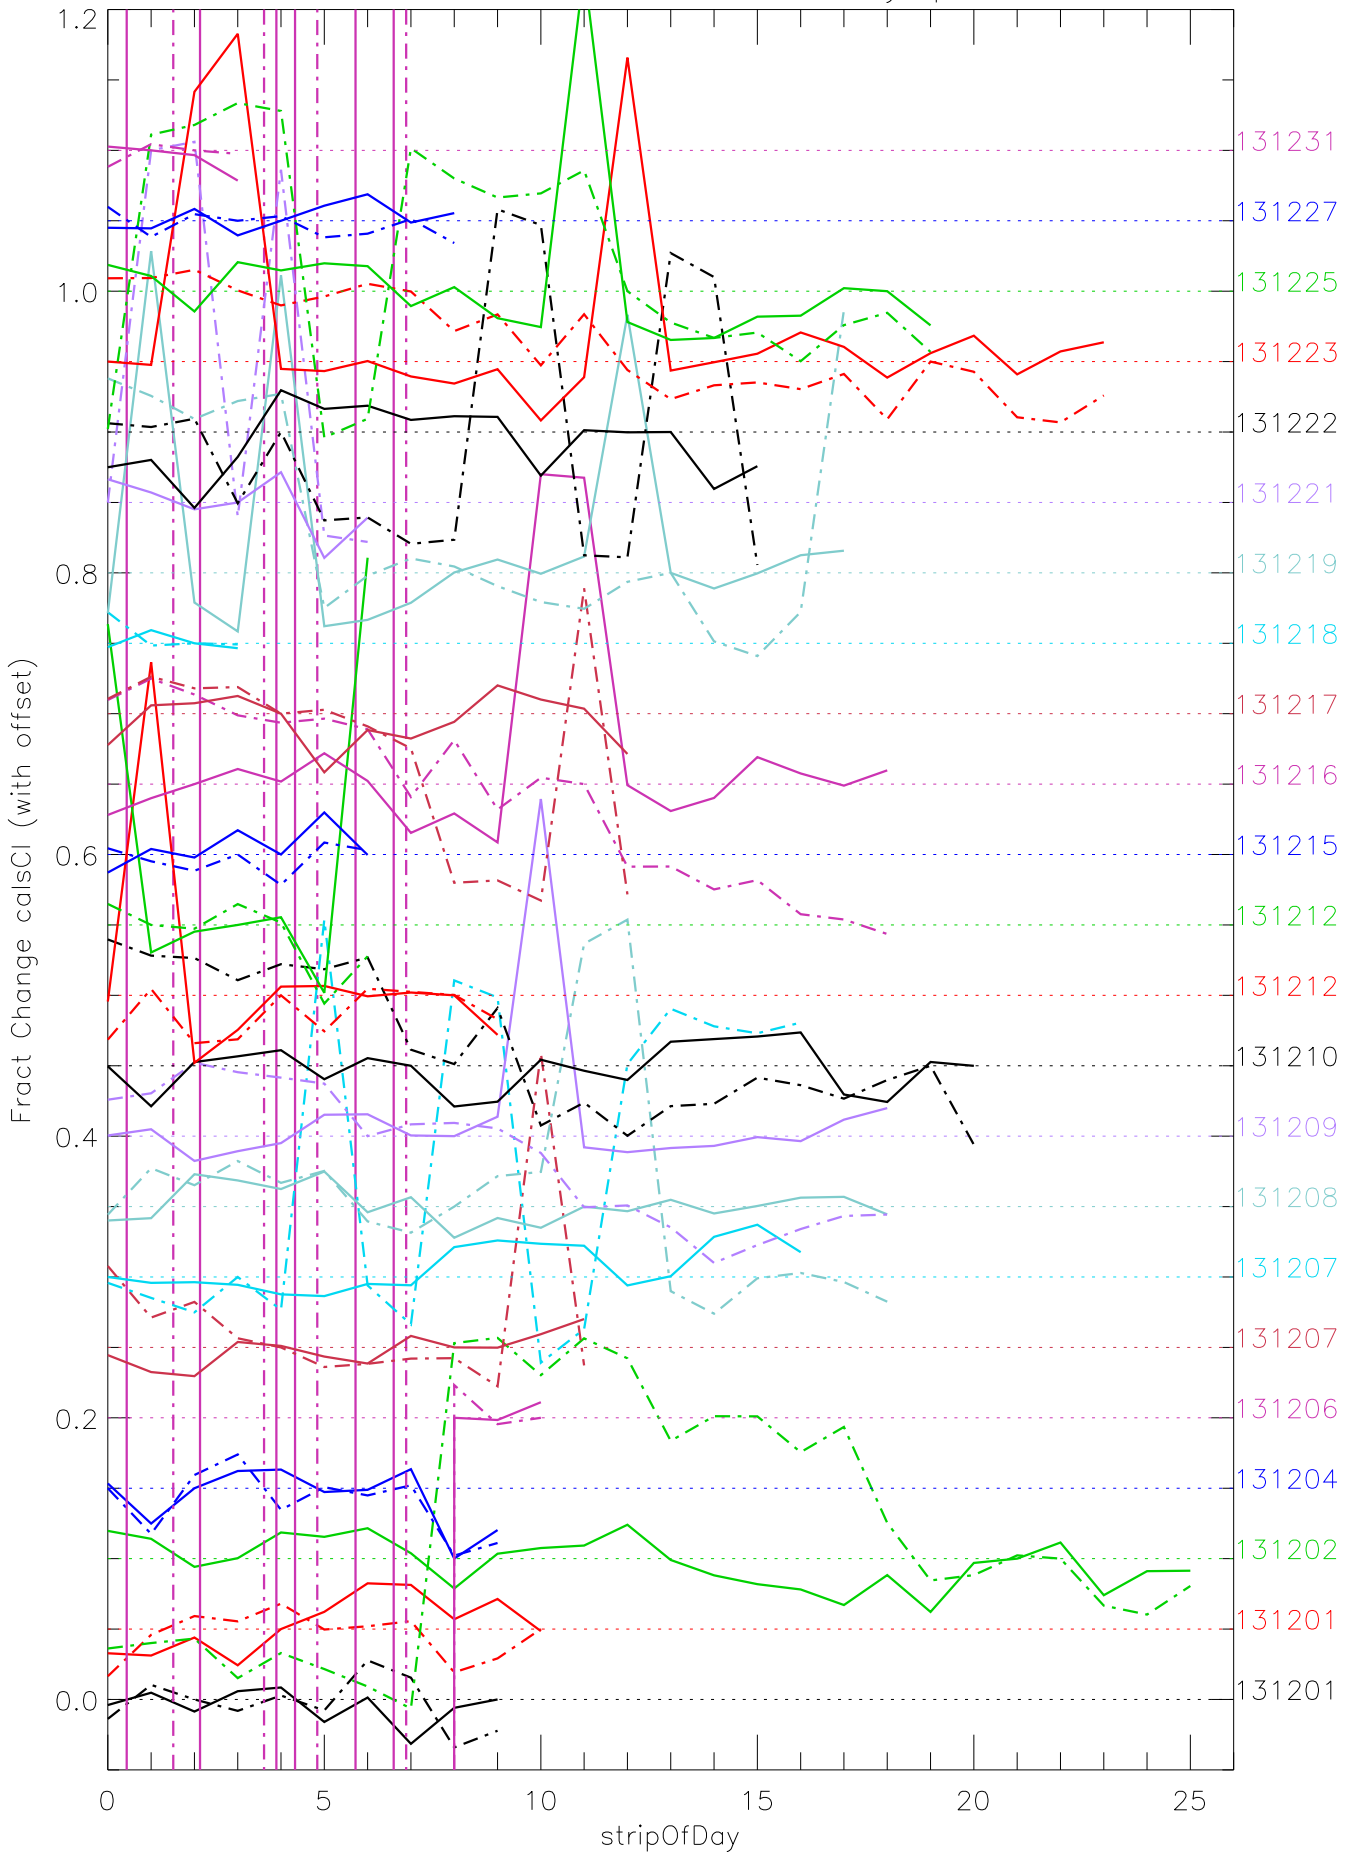

a2048 calscI factors for each day. pixel:0

a2048 calsci factors for each day. pixel:1

a2048 calsci factors for each day. pixel:2

a2048 calsci factors for each day. pixel:3

a2048 calsci factors for each day. pixel:4

a2048 calsci factors for each day. pixel:5

a2048 calsci factors for each day. pixel:6