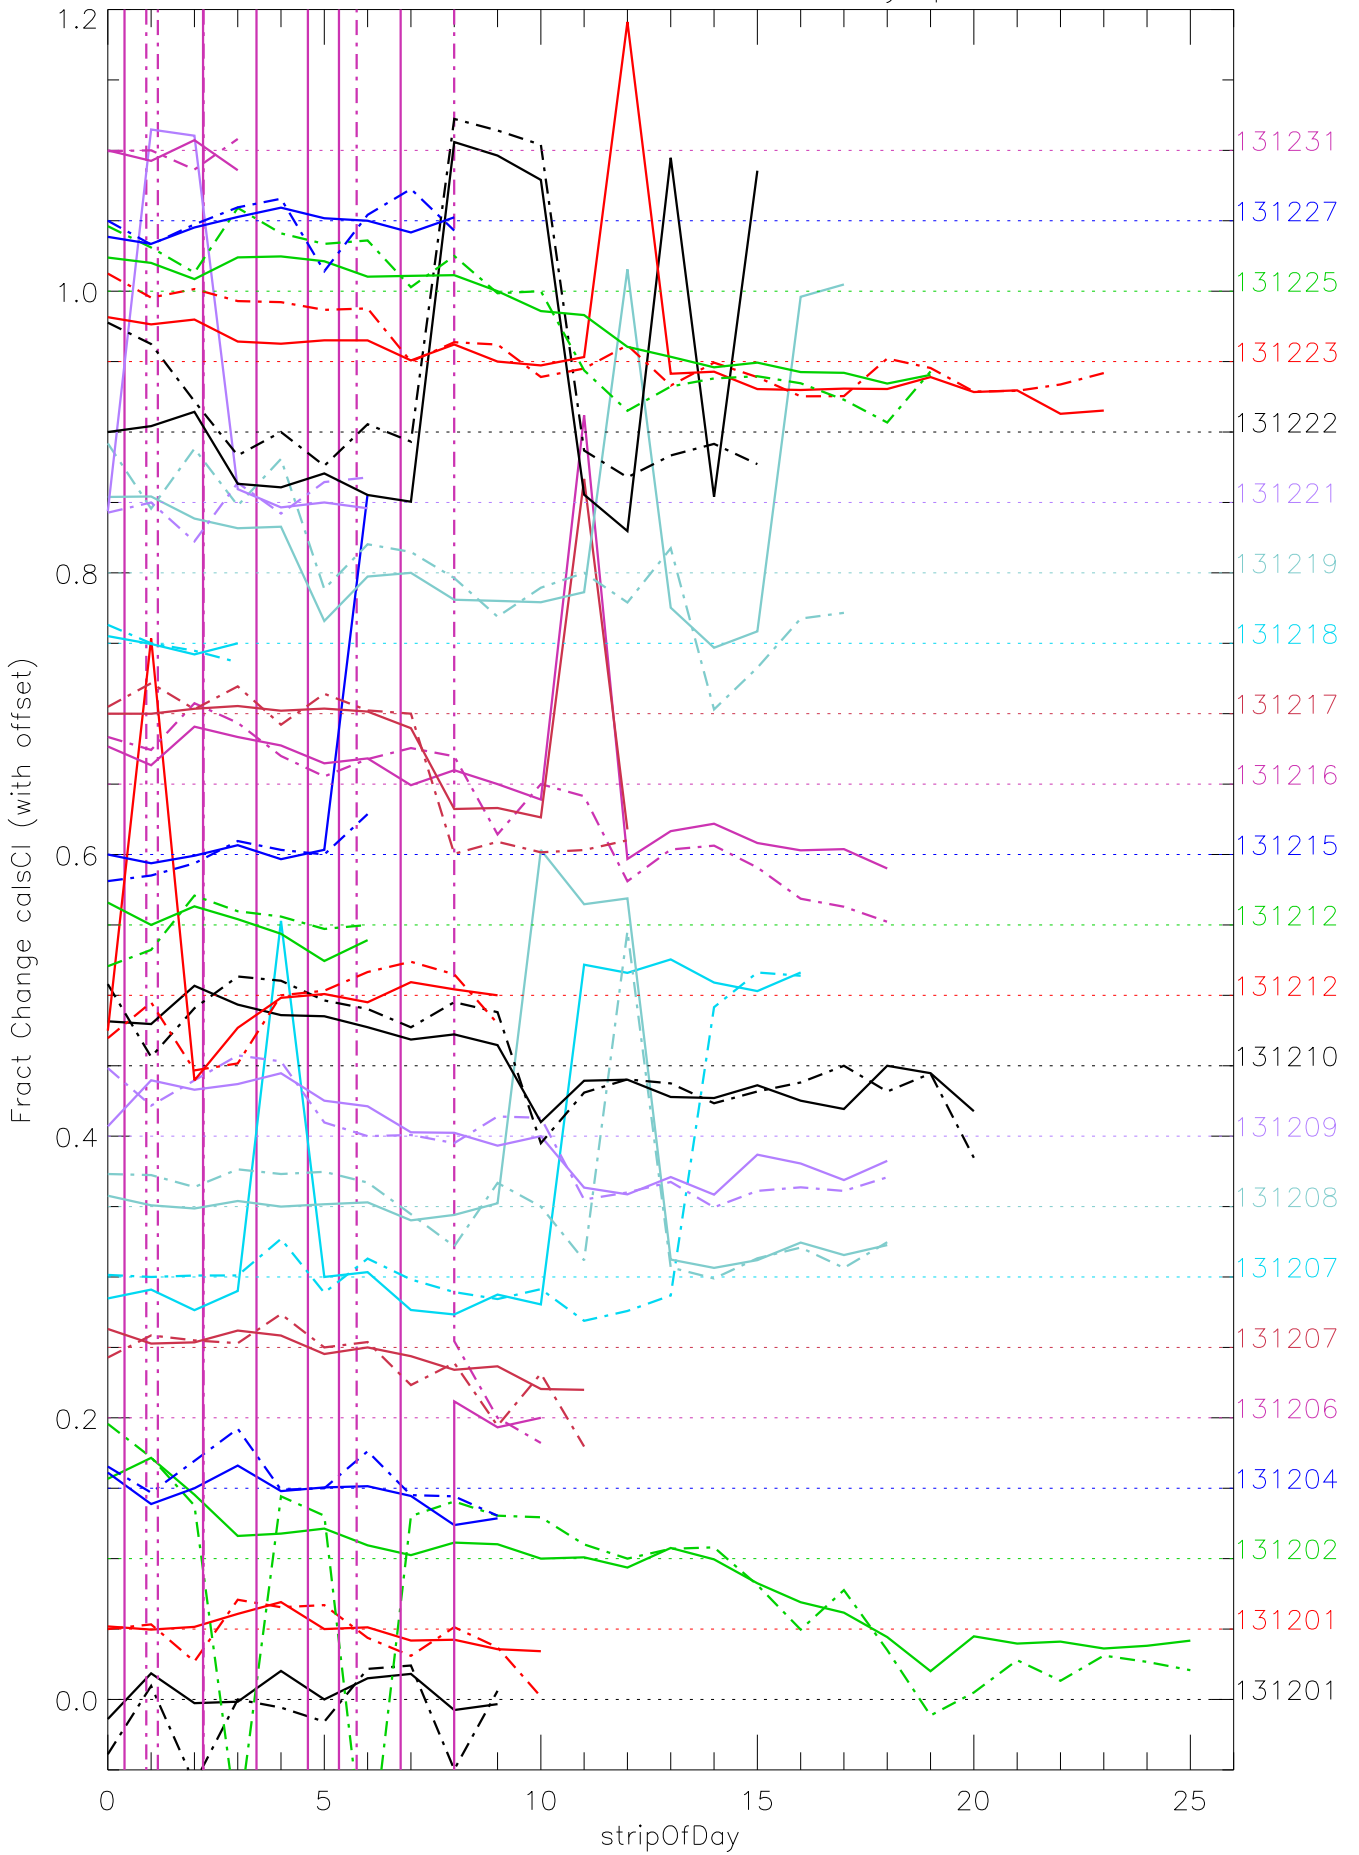

a2048 calscI factors for each day. pixel:0

a2048 calsci factors for each day. pixel:1

a2048 calsci factors for each day. pixel:2

a2048 calsci factors for each day. pixel:3

a2048 calsci factors for each day. pixel:4

a2048 calsci factors for each day. pixel:5

a2048 calsci factors for each day. pixel:6