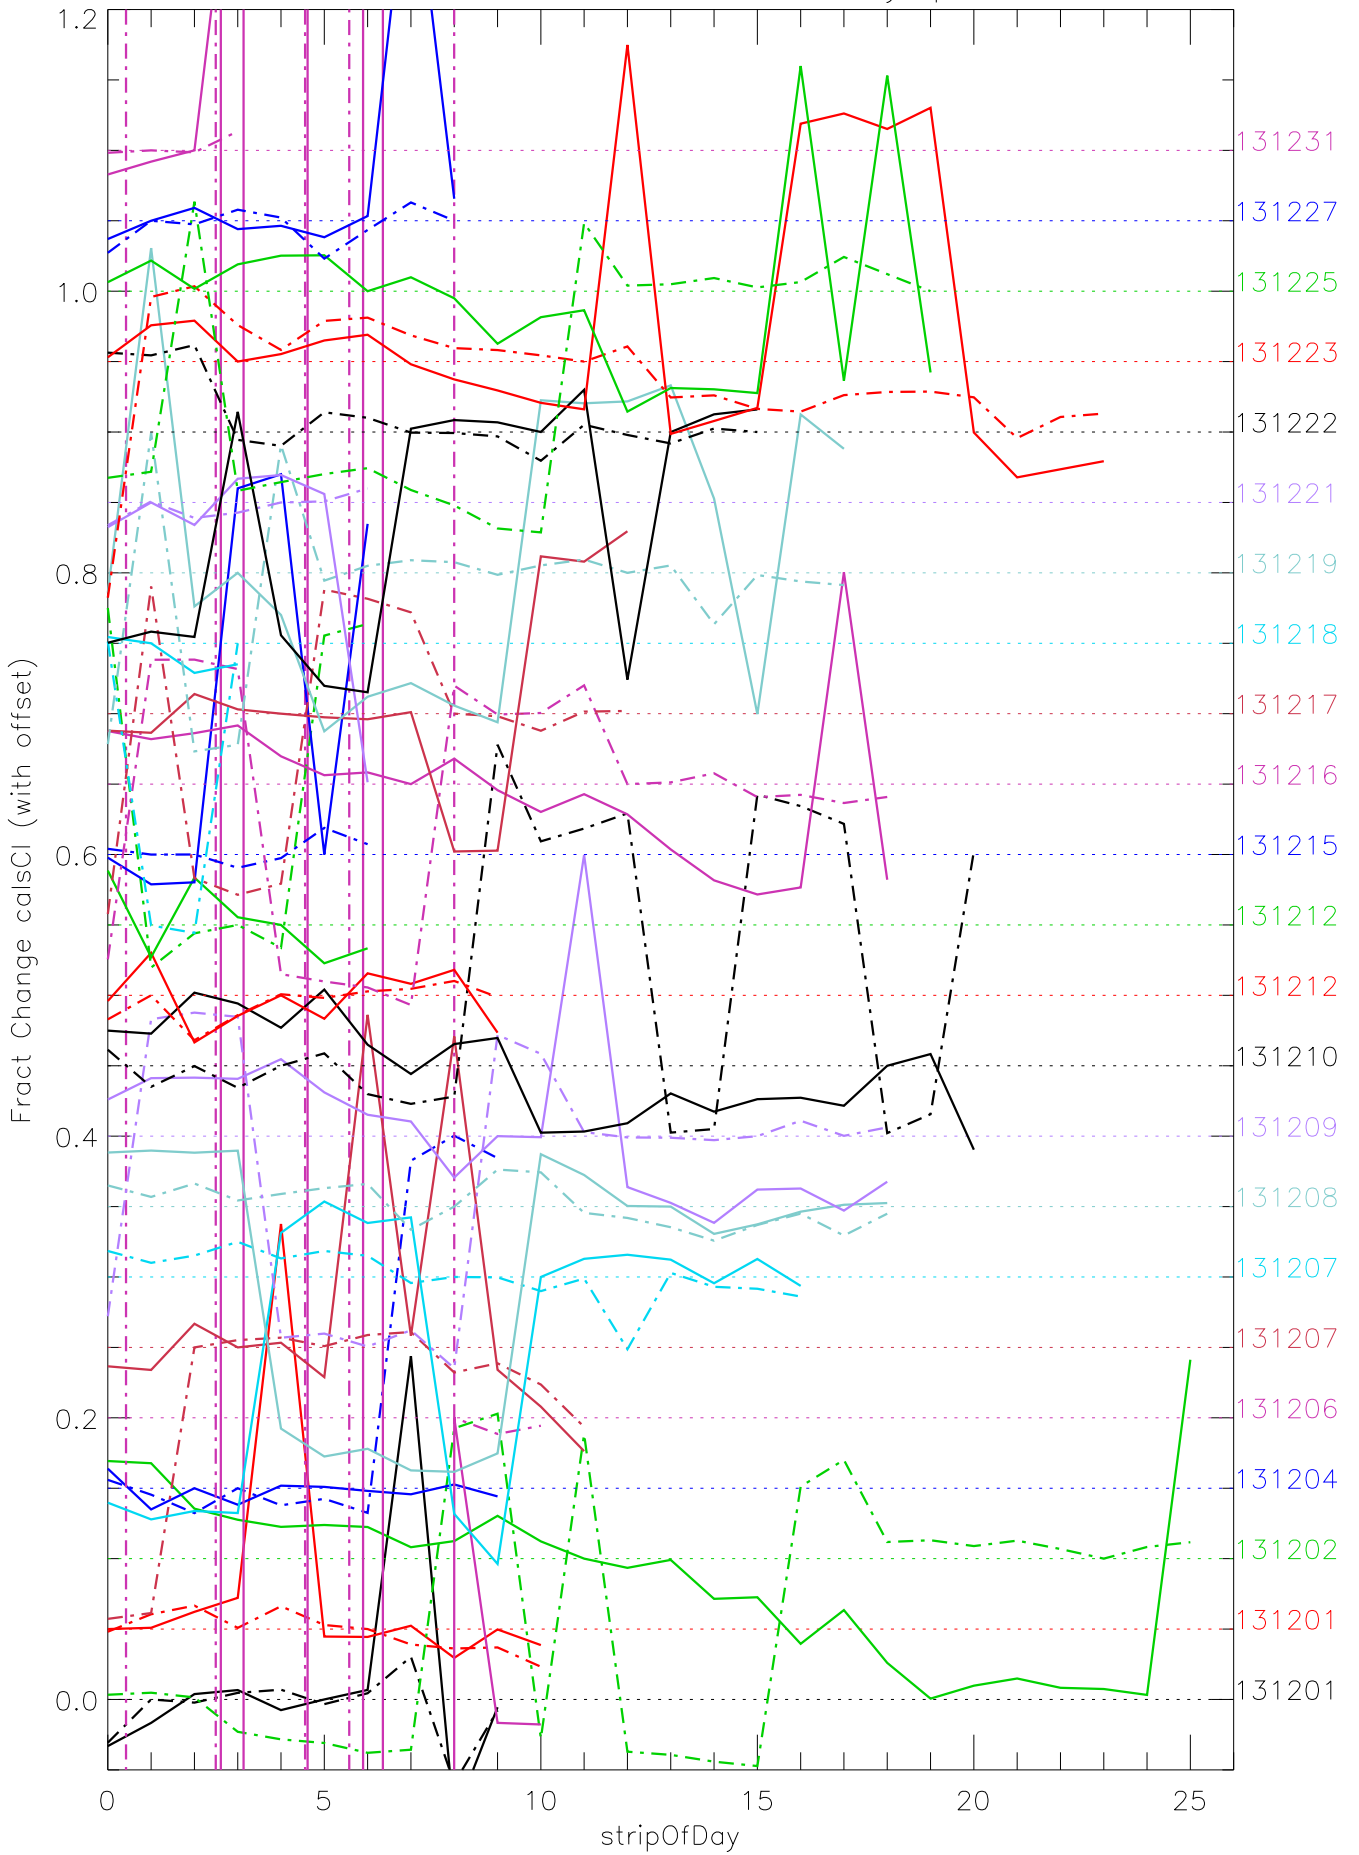

a2048 calscI factors for each day. pixel:0

a2048 calsci factors for each day. pixel:1

a2048 calsci factors for each day. pixel:2

a2048 calsci factors for each day. pixel:3

a2048 calsci factors for each day. pixel:4

a2048 calsci factors for each day. pixel:5

a2048 calsci factors for each day. pixel:6