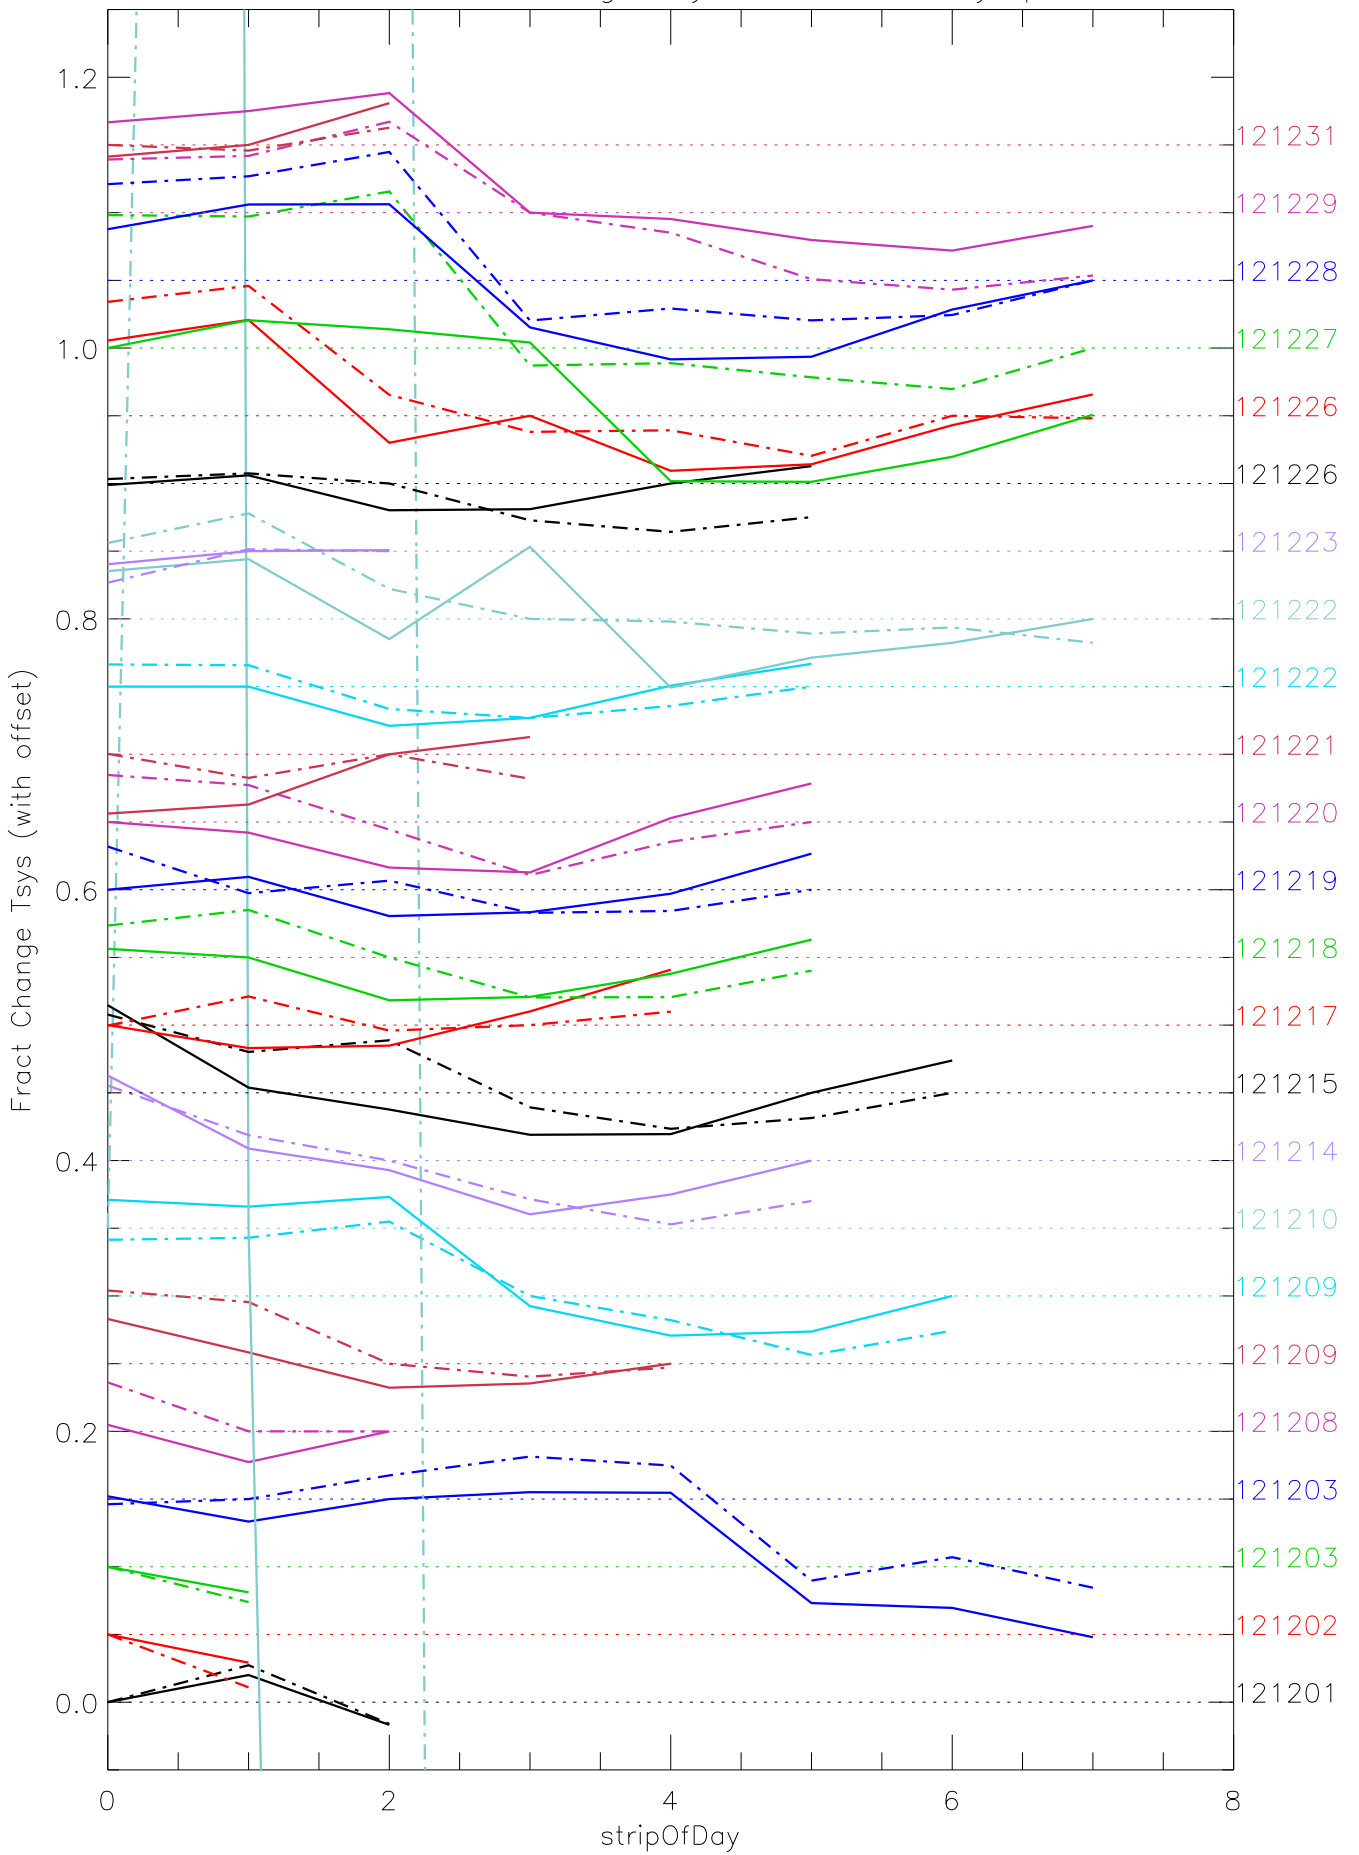

a2048 fractional change TsysK for each day. pixel:0

a2048 fractional change TsysK for each day. pixel:1

a2048 fractional change TsysK for each day. pixel:2

a2048 fractional change TsysK for each day. pixel:3

a2048 fractional change TsysK for each day. pixel:4

a2048 fractional change TsysK for each day. pixel:5

a2048 fractional change TsysK for each day. pixel:6