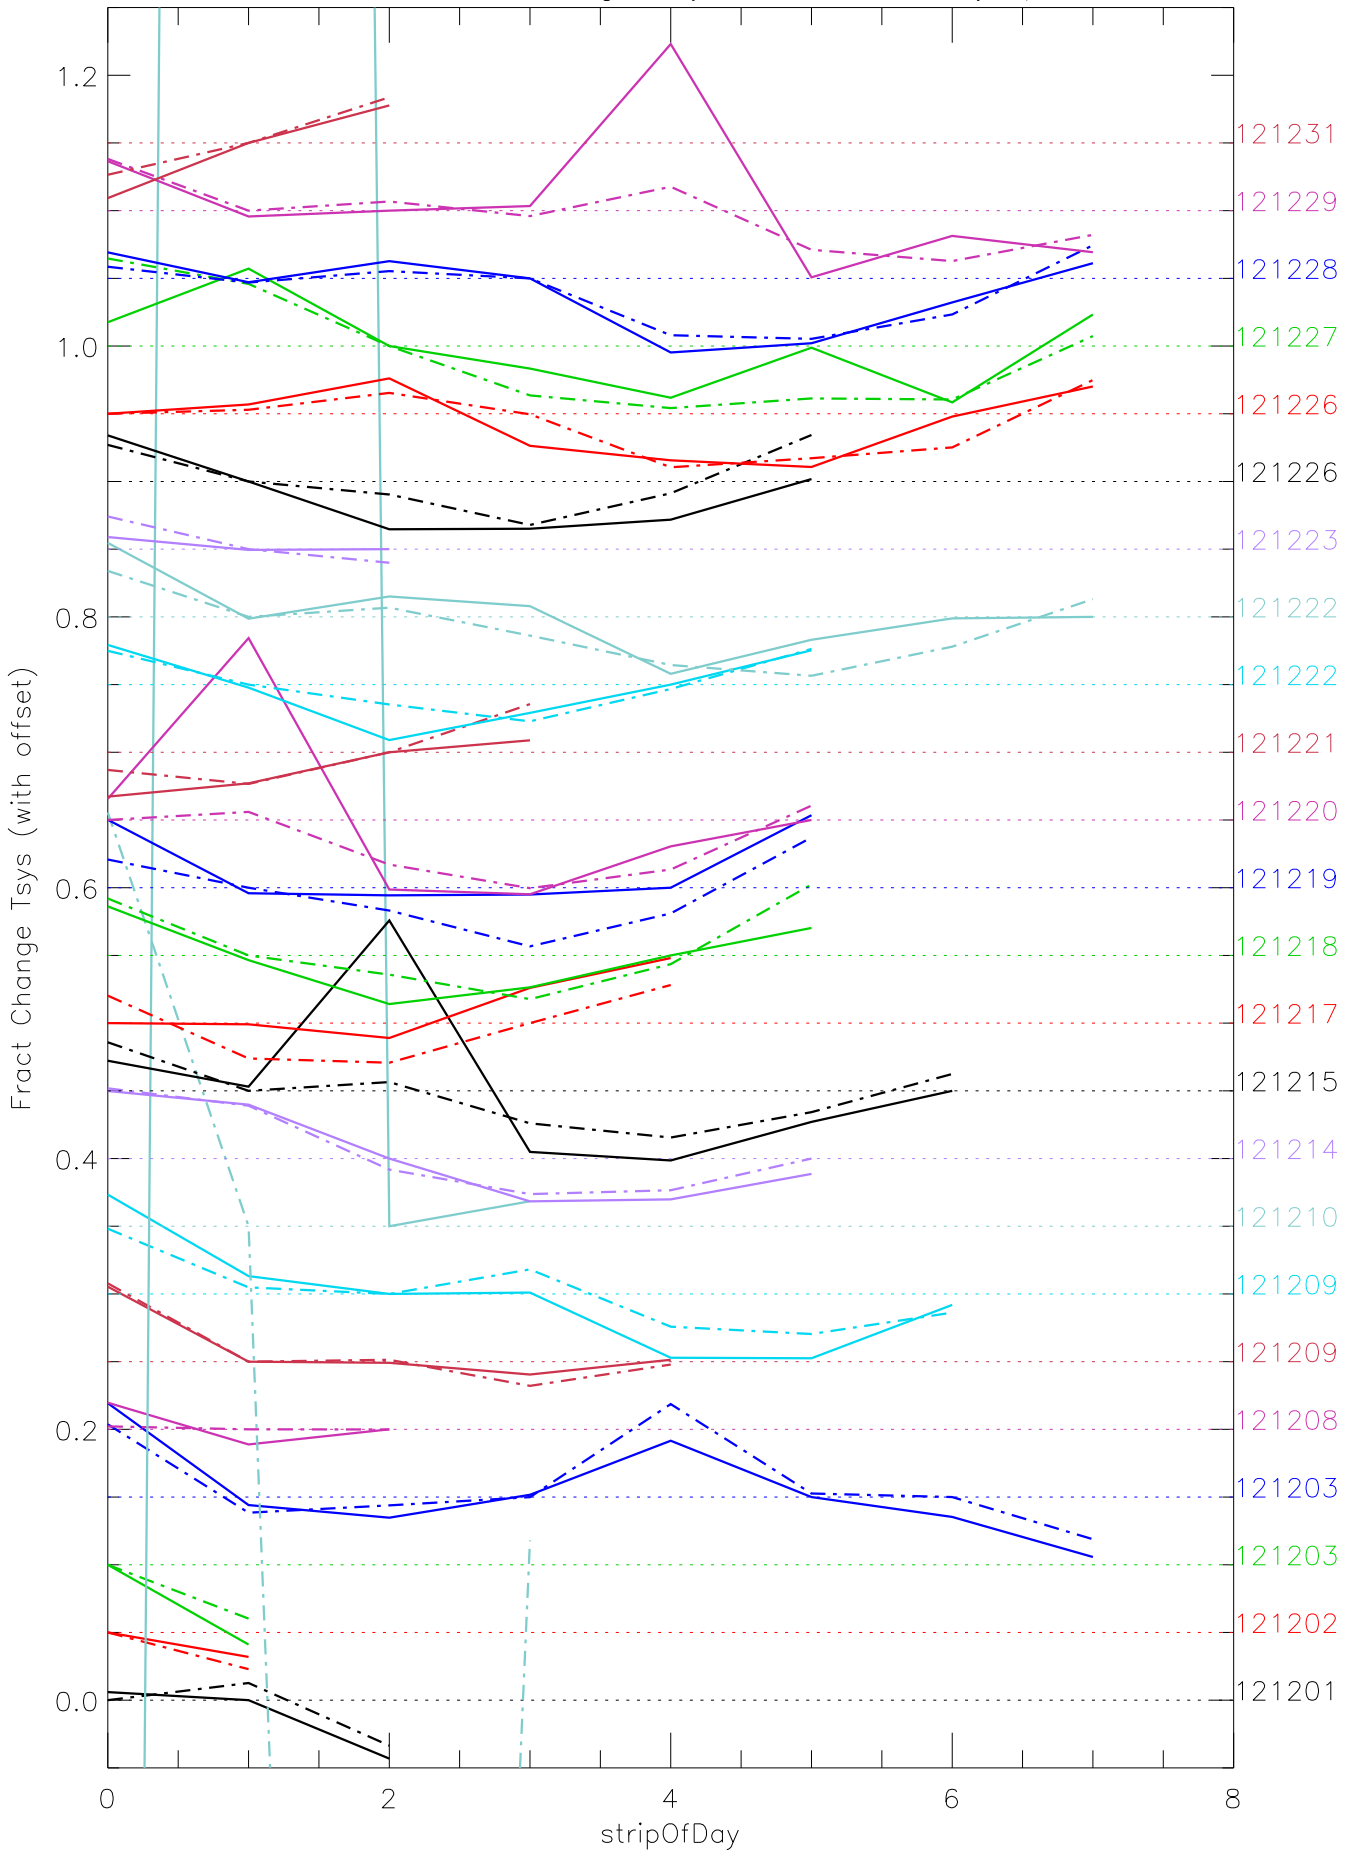

a2048 fractional change TsysK for each day. pixel:0

a2048 fractional change TsysK for each day. pixel:1

a2048 fractional change TsysK for each day. pixel:2

a2048 fractional change TsysK for each day. pixel:3

a2048 fractional change TsysK for each day. pixel:4

a2048 fractional change TsysK for each day. pixel:5

a2048 fractional change TsysK for each day. pixel:6