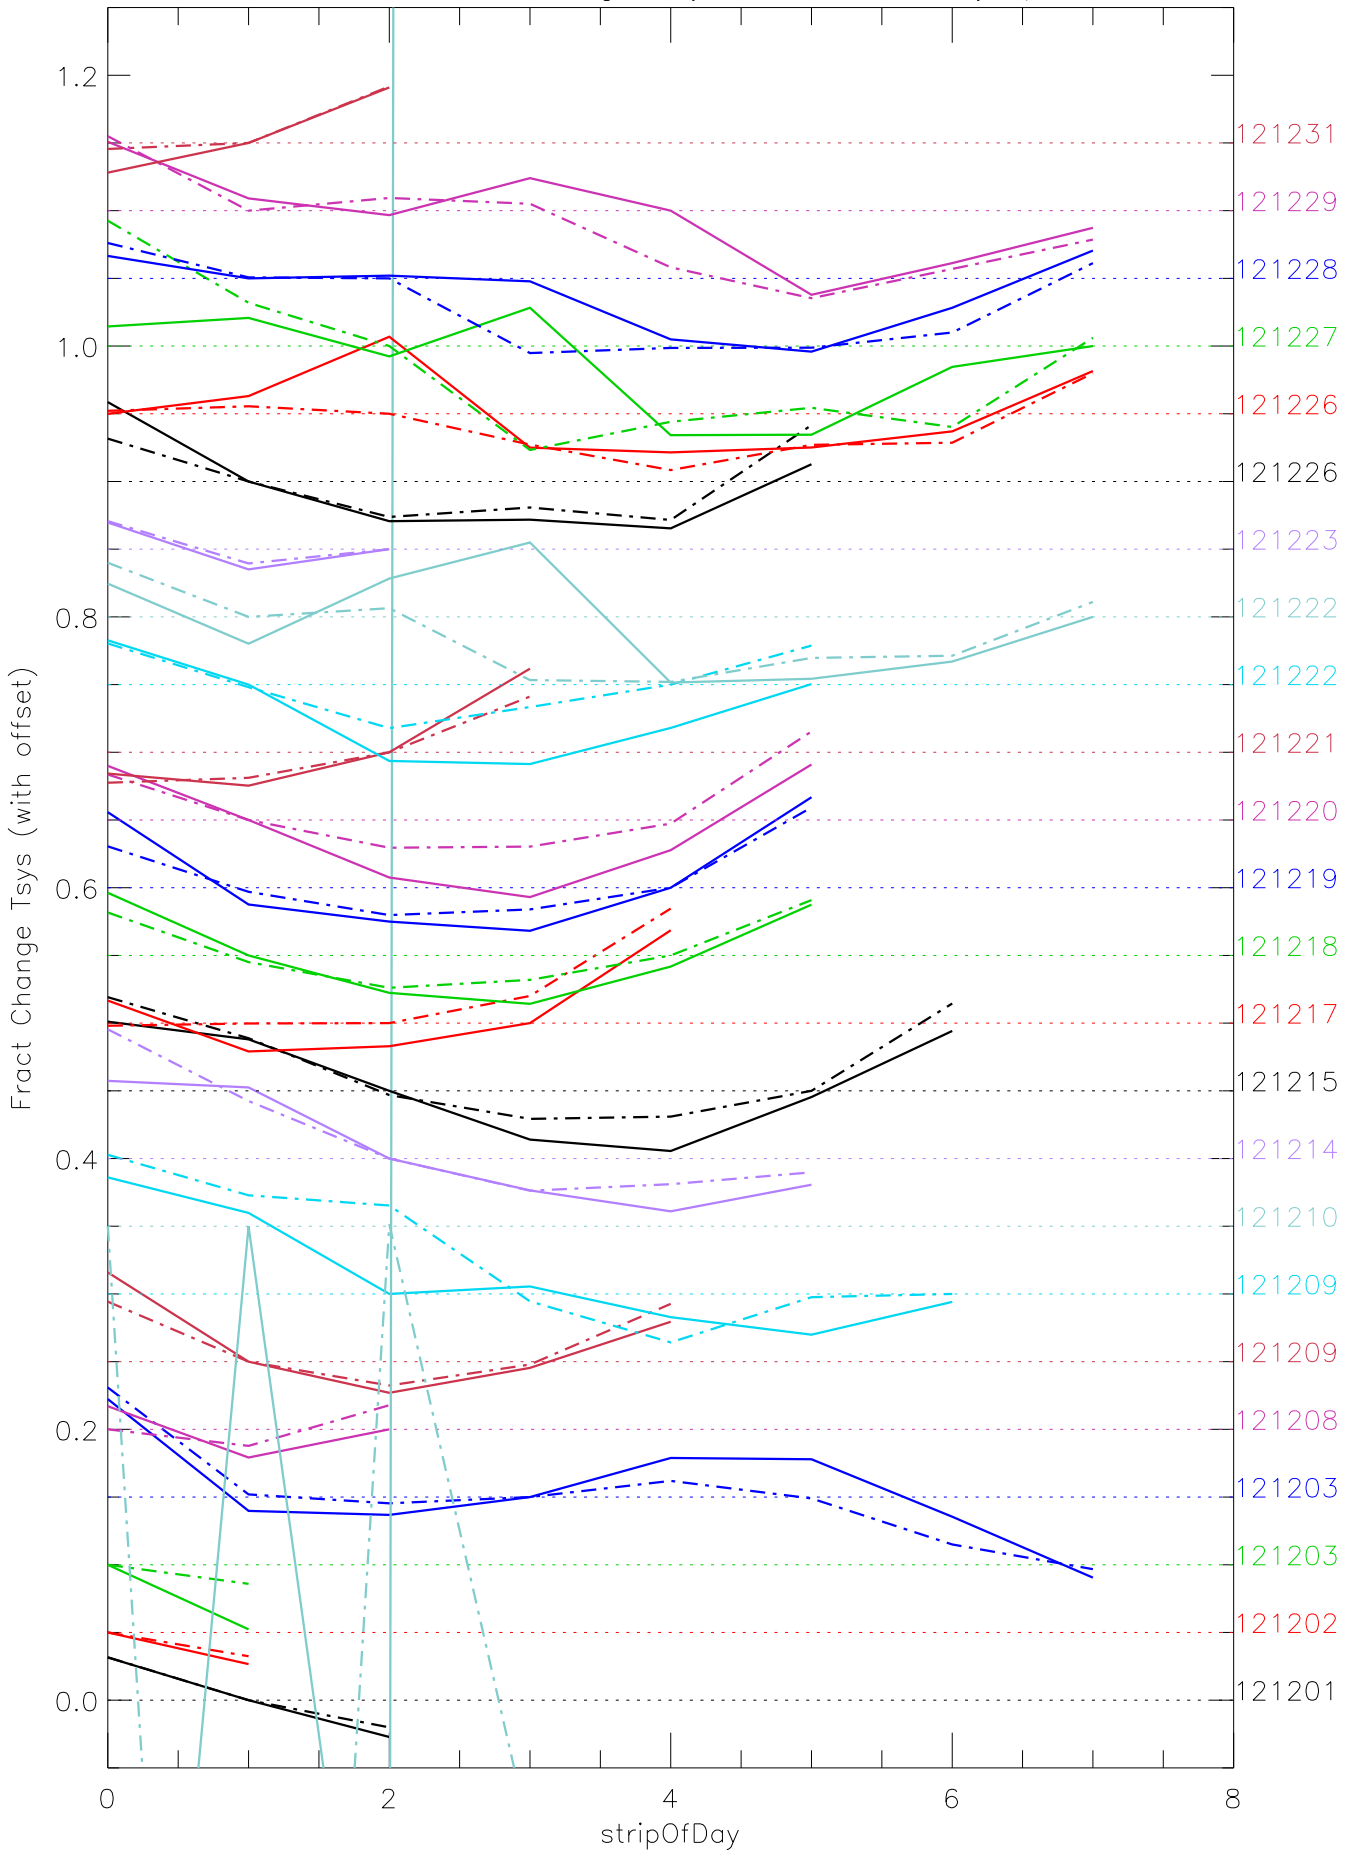

a2048 fractional change TsysK for each day. pixel:0

a2048 fractional change TsysK for each day. pixel:1

a2048 fractional change TsysK for each day. pixel:2

a2048 fractional change TsysK for each day. pixel:3

a2048 fractional change TsysK for each day. pixel:4

a2048 fractional change TsysK for each day. pixel:5

a2048 fractional change TsysK for each day. pixel:6