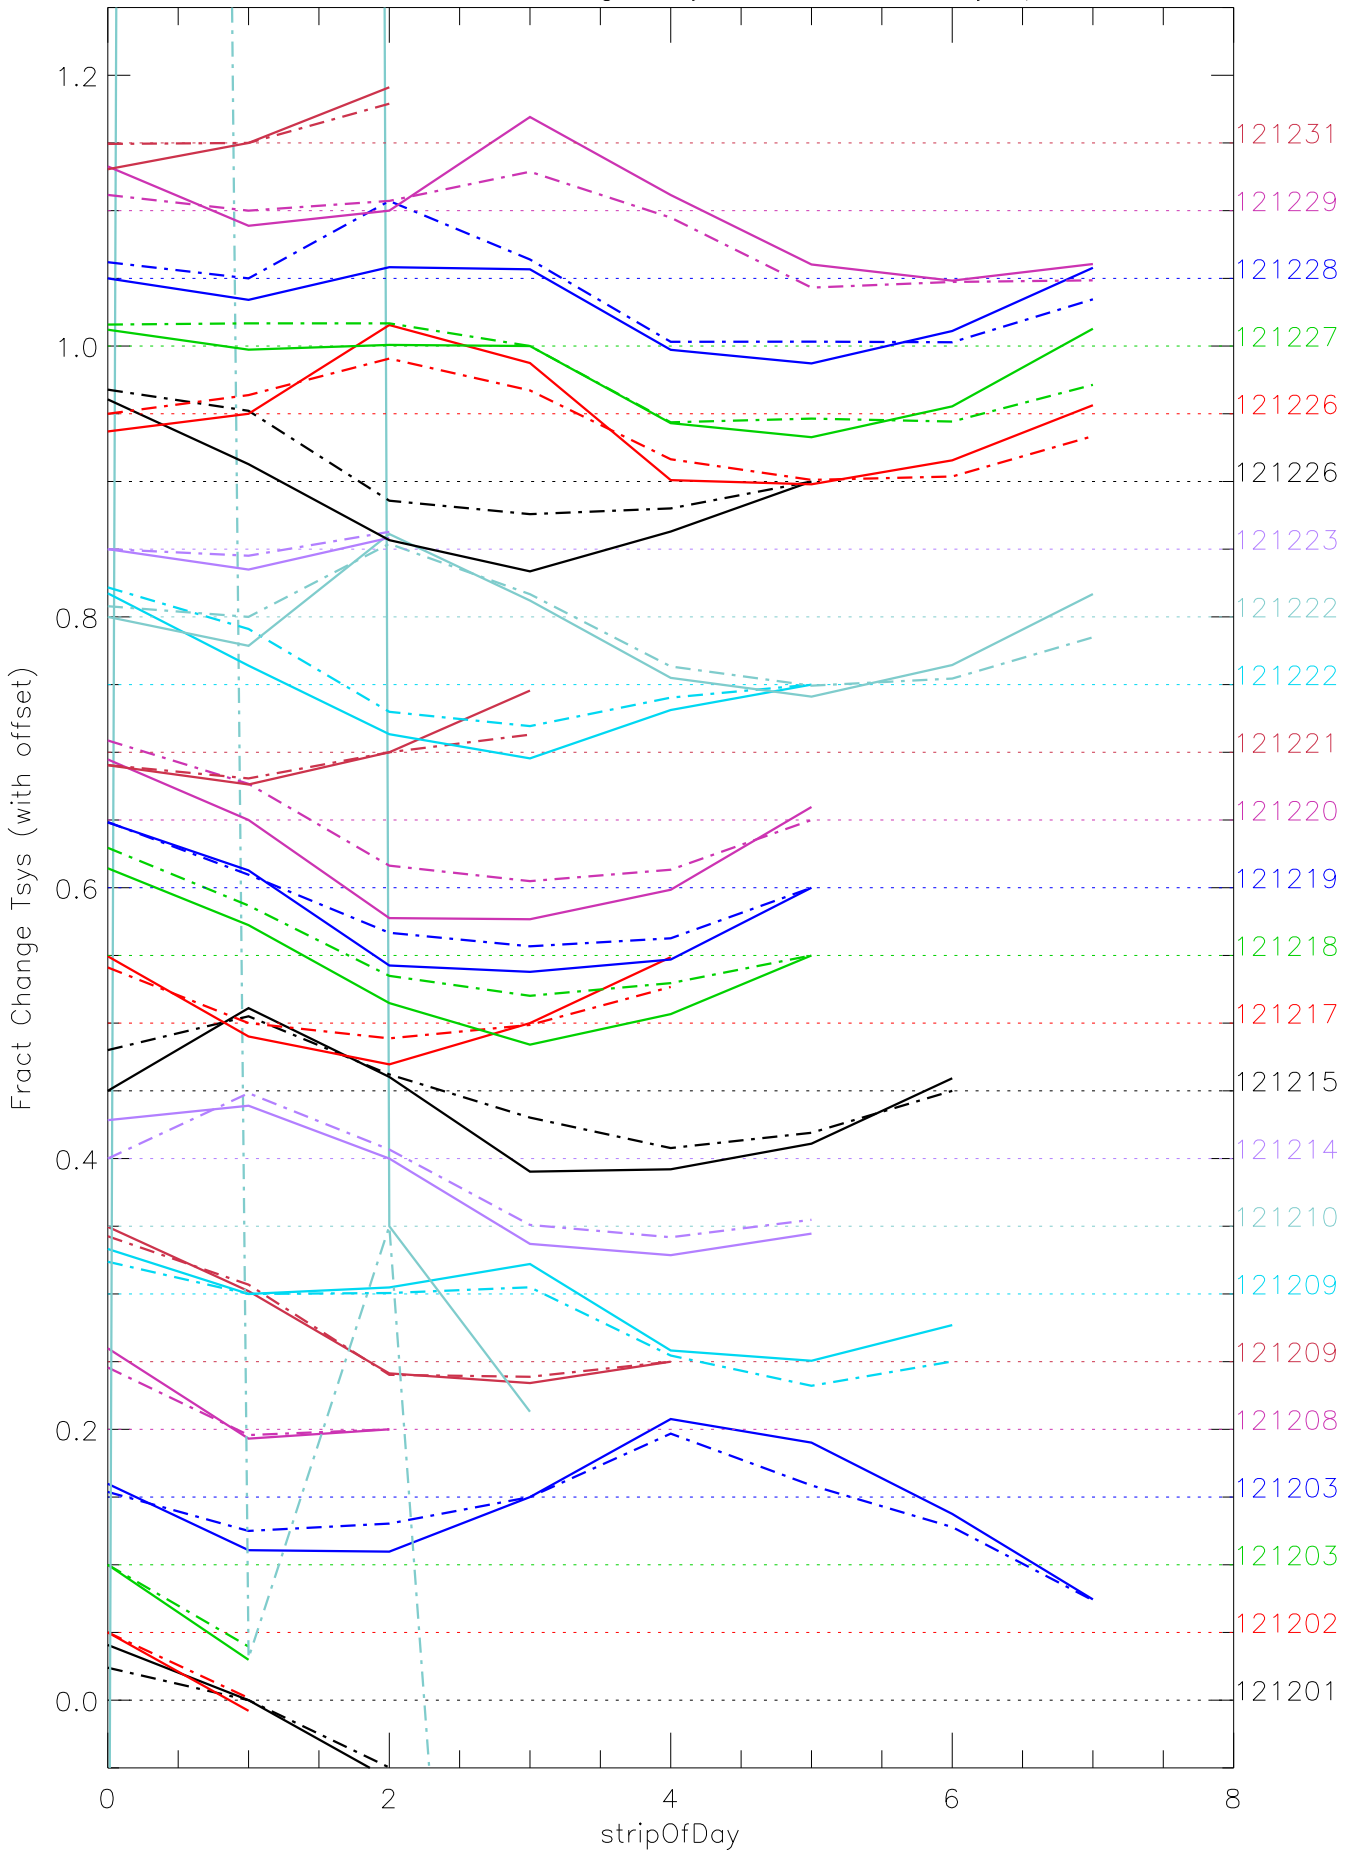

a2048 fractional change TsysK for each day. pixel:0

a2048 fractional change TsysK for each day. pixel:1

a2048 fractional change TsysK for each day. pixel:2

a2048 fractional change TsysK for each day. pixel:3

a2048 fractional change TsysK for each day. pixel:4

a2048 fractional change TsysK for each day. pixel:5

a2048 fractional change TsysK for each day. pixel:6