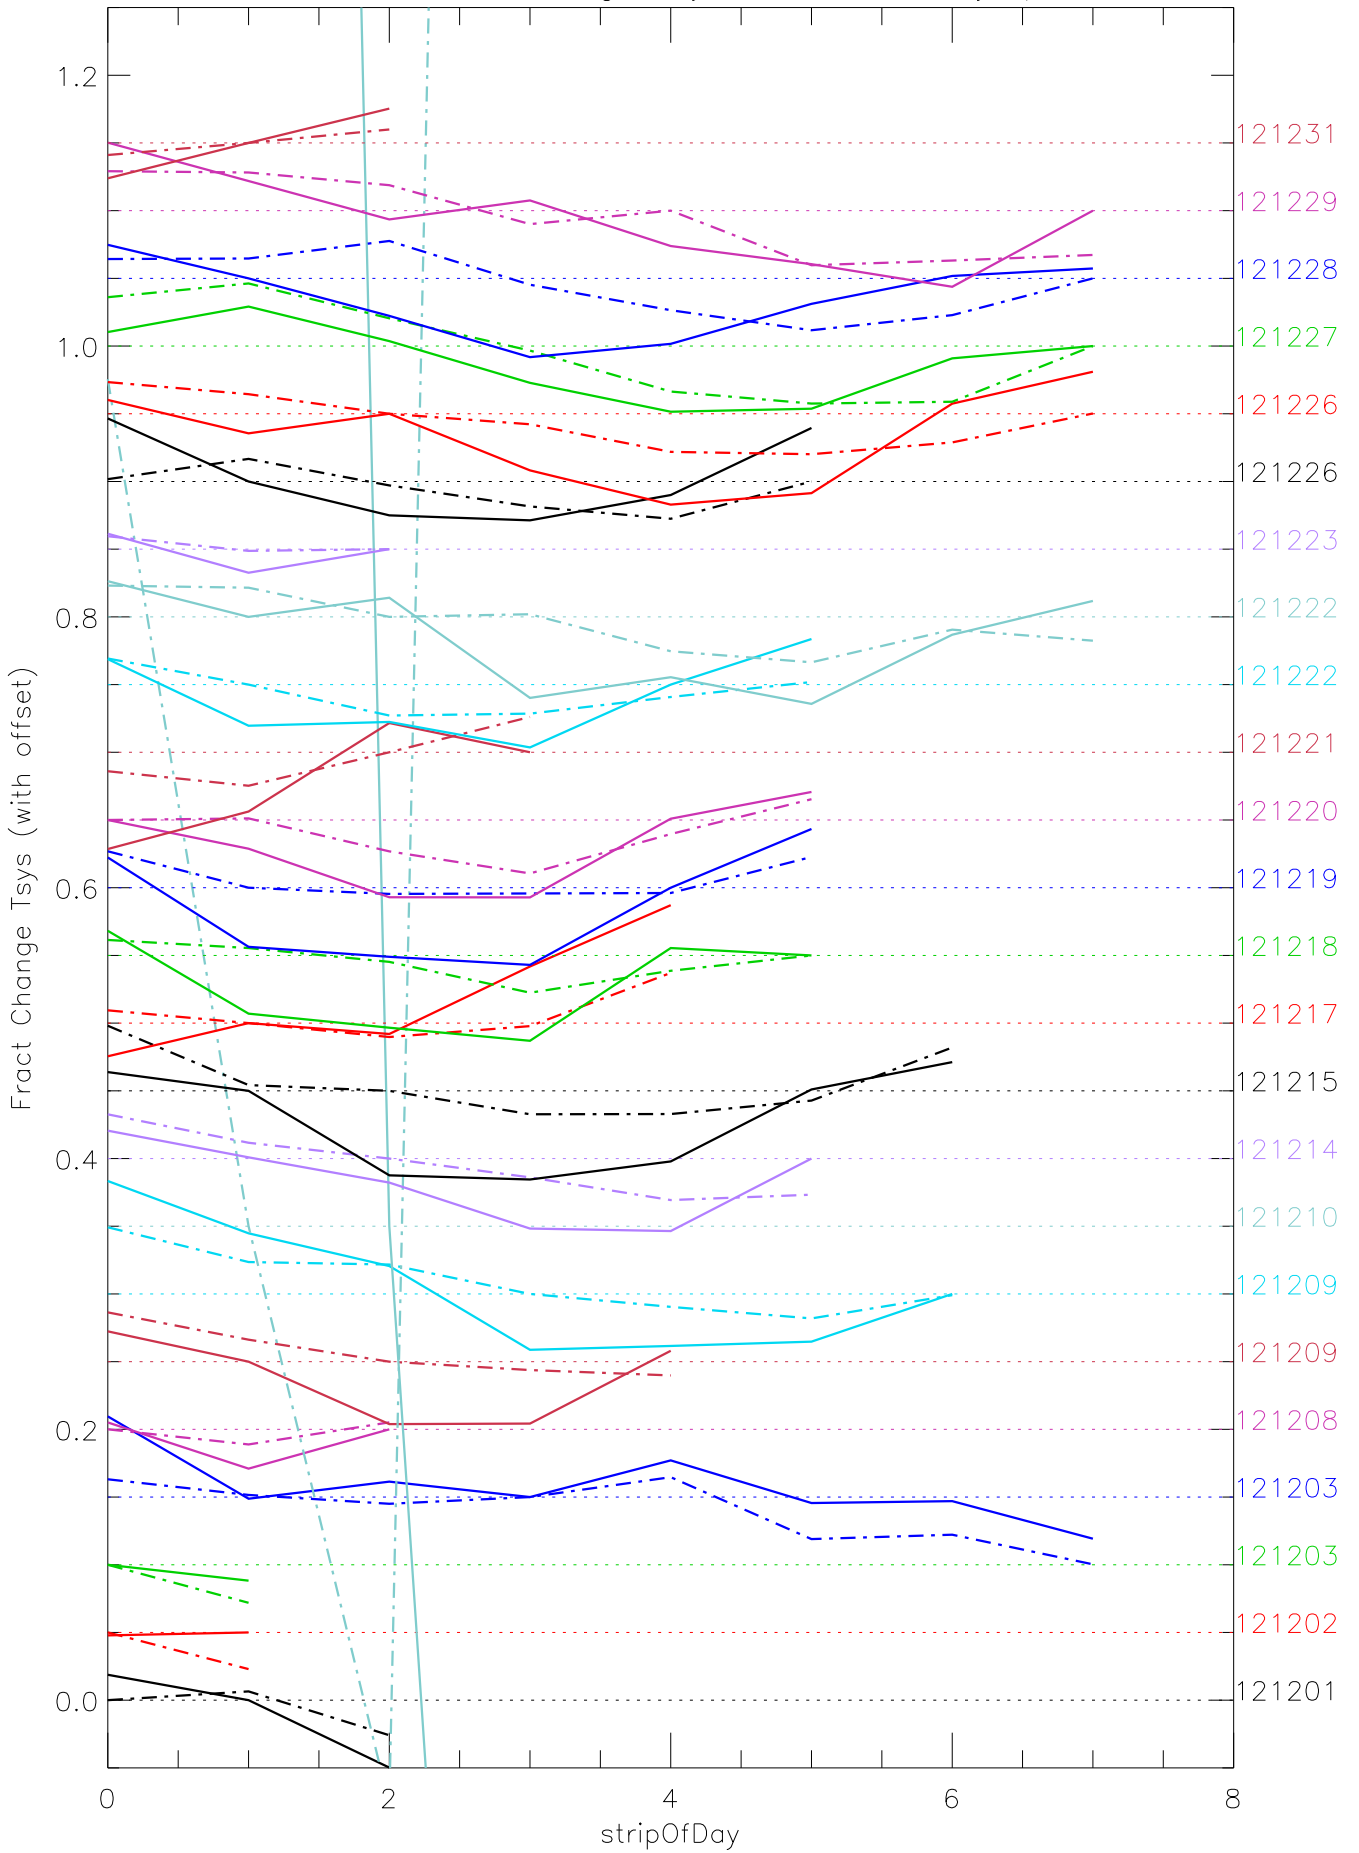

a2048 fractional change TsysK for each day. pixel:0

a2048 fractional change TsysK for each day. pixel:1

a2048 fractional change TsysK for each day. pixel:2

a2048 fractional change TsysK for each day. pixel:3

a2048 fractional change TsysK for each day. pixel:4

a2048 fractional change TsysK for each day. pixel:5

a2048 fractional change TsysK for each day. pixel:6