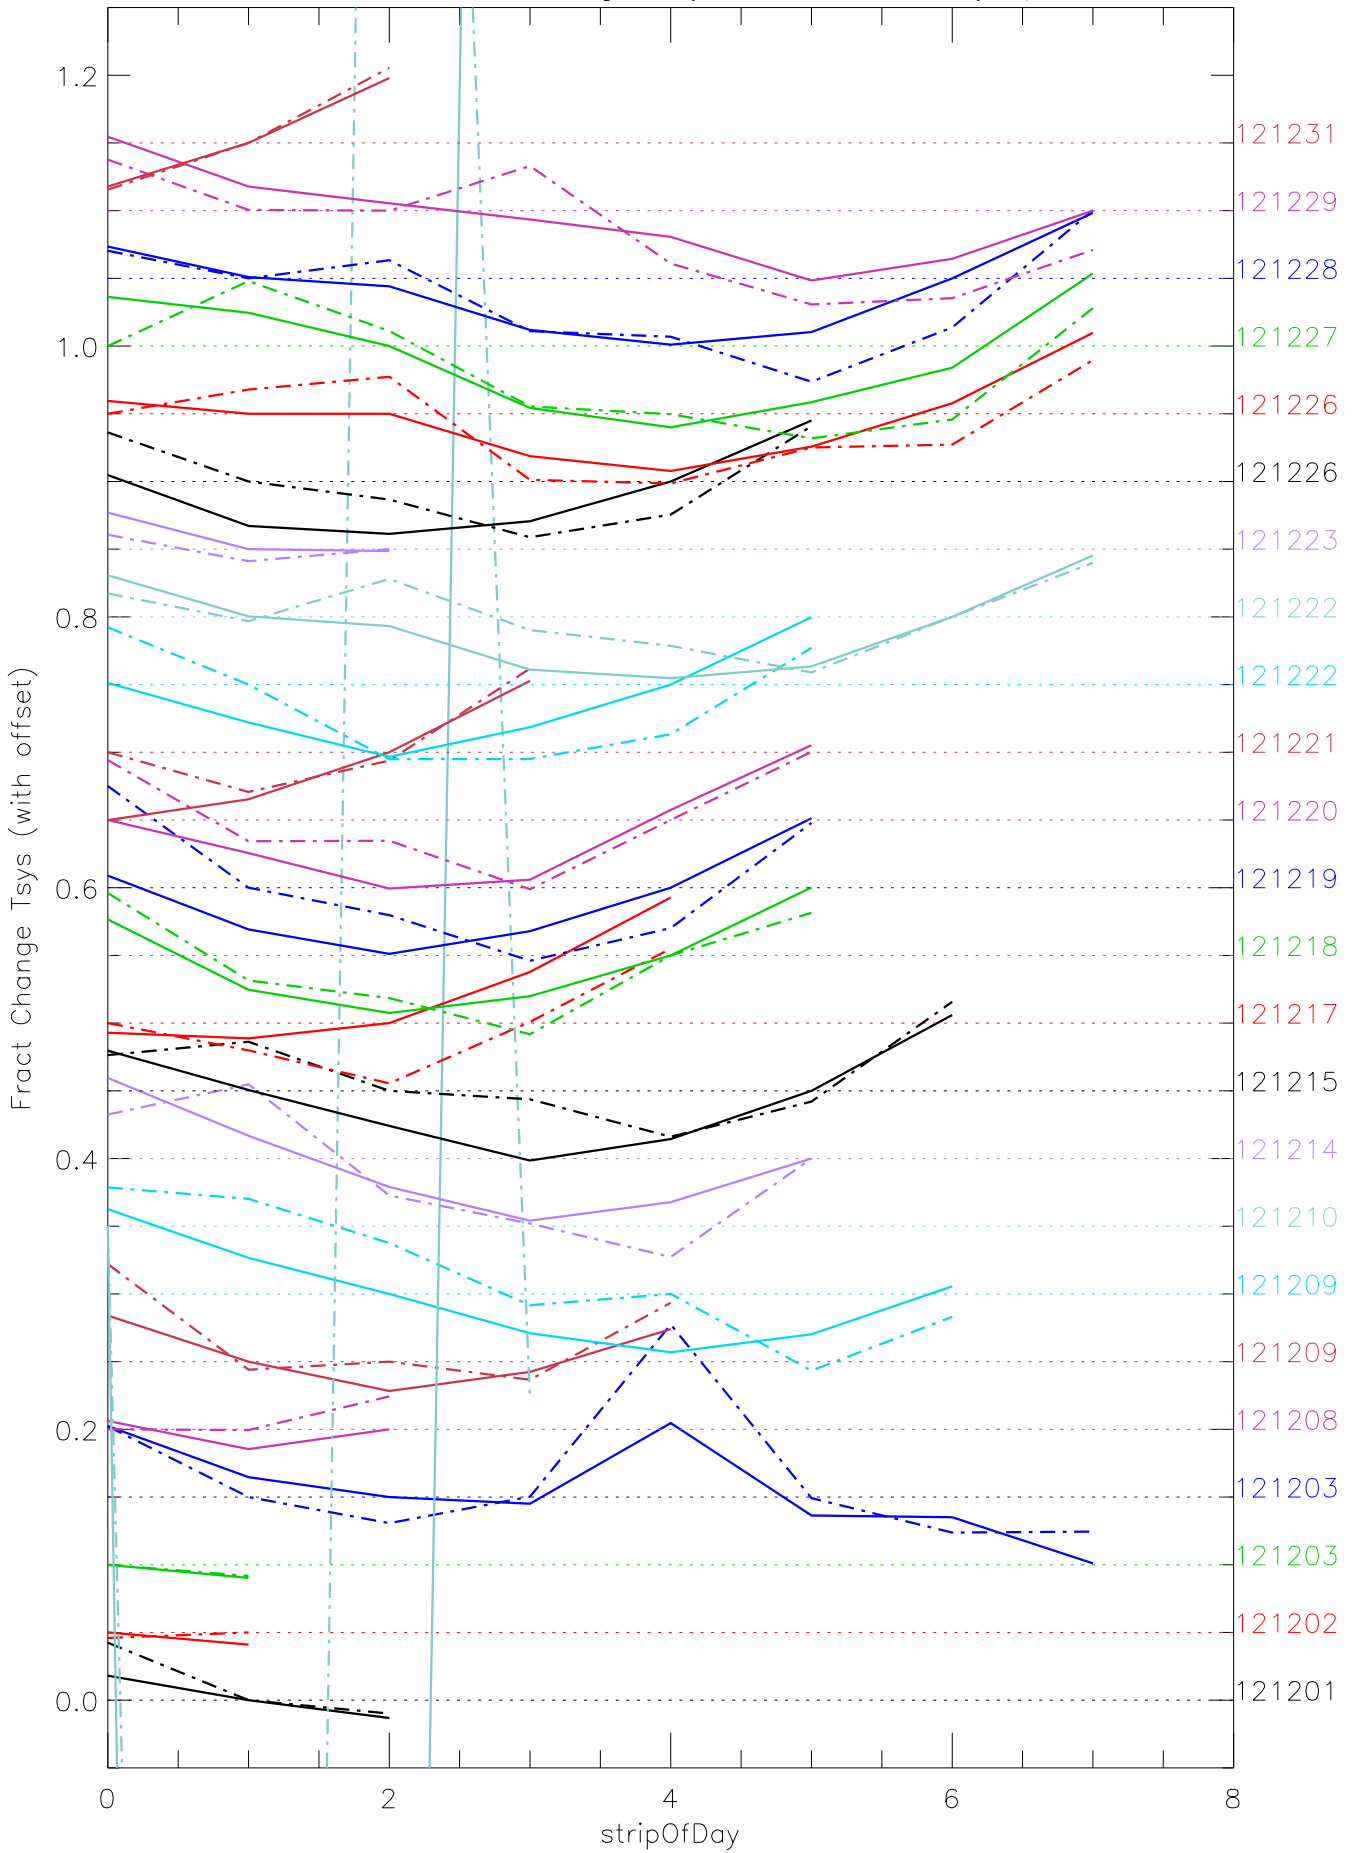

a2048 fractional change TsysK for each day. pixel:0

a2048 fractional change TsysK for each day. pixel:1

a2048 fractional change TsysK for each day. pixel:2

a2048 fractional change TsysK for each day. pixel:3

a2048 fractional change TsysK for each day. pixel:4

a2048 fractional change TsysK for each day. pixel:5

a2048 fractional change TsysK for each day. pixel:6