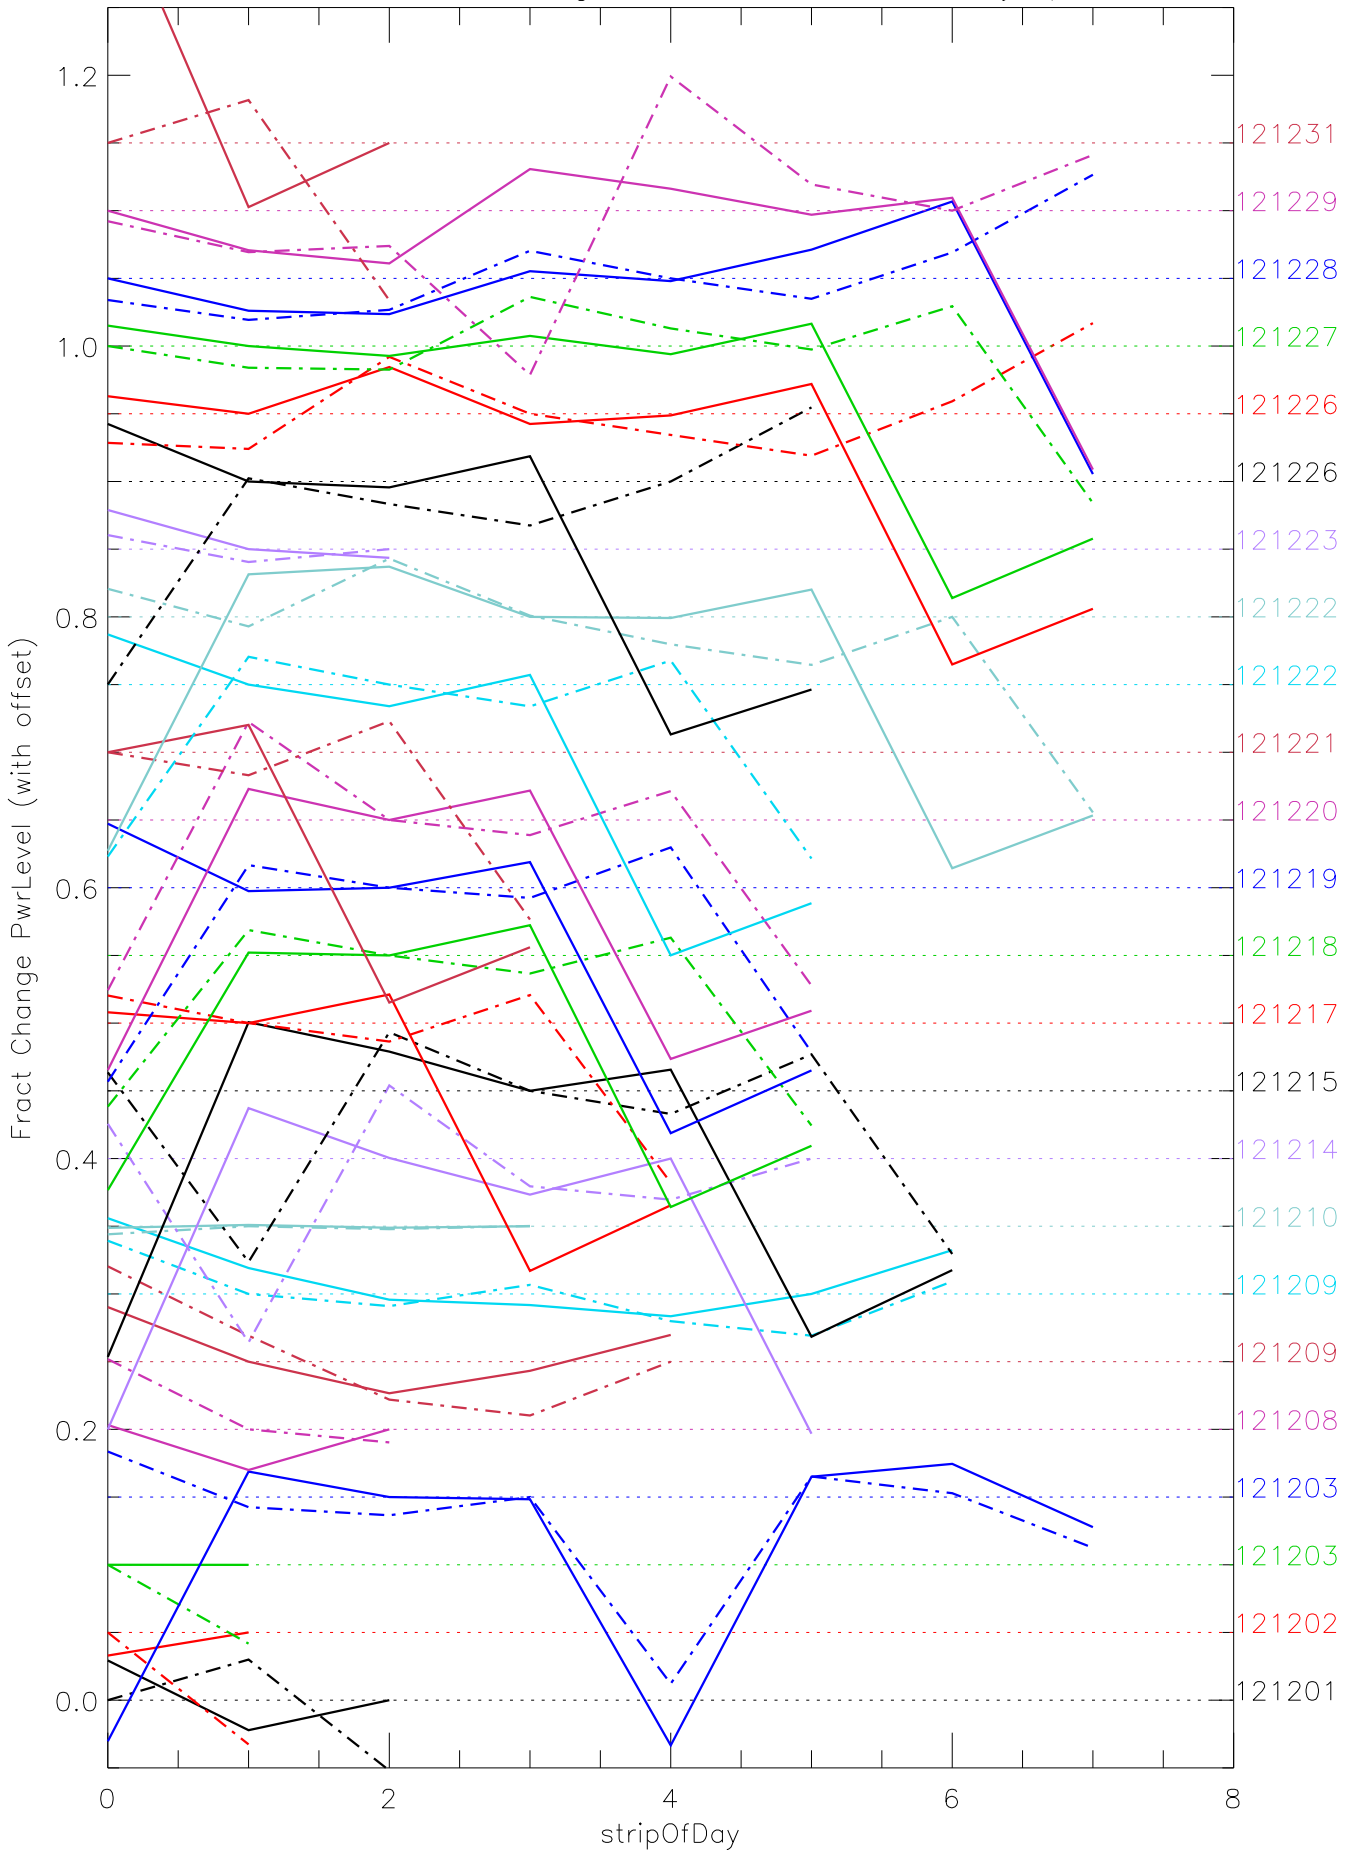

a2048 fractional change PwrLevel for each day. pixel:0

a2048 fractional change PwrLevel for each day. pixel:1

a2048 fractional change PwrLevel for each day. pixel:2

a2048 fractional change PwrLevel for each day. pixel:3

a2048 fractional change PwrLevel for each day. pixel:4

a2048 fractional change PwrLevel for each day. pixel:5

a2048 fractional change PwrLevel for each day. pixel:6