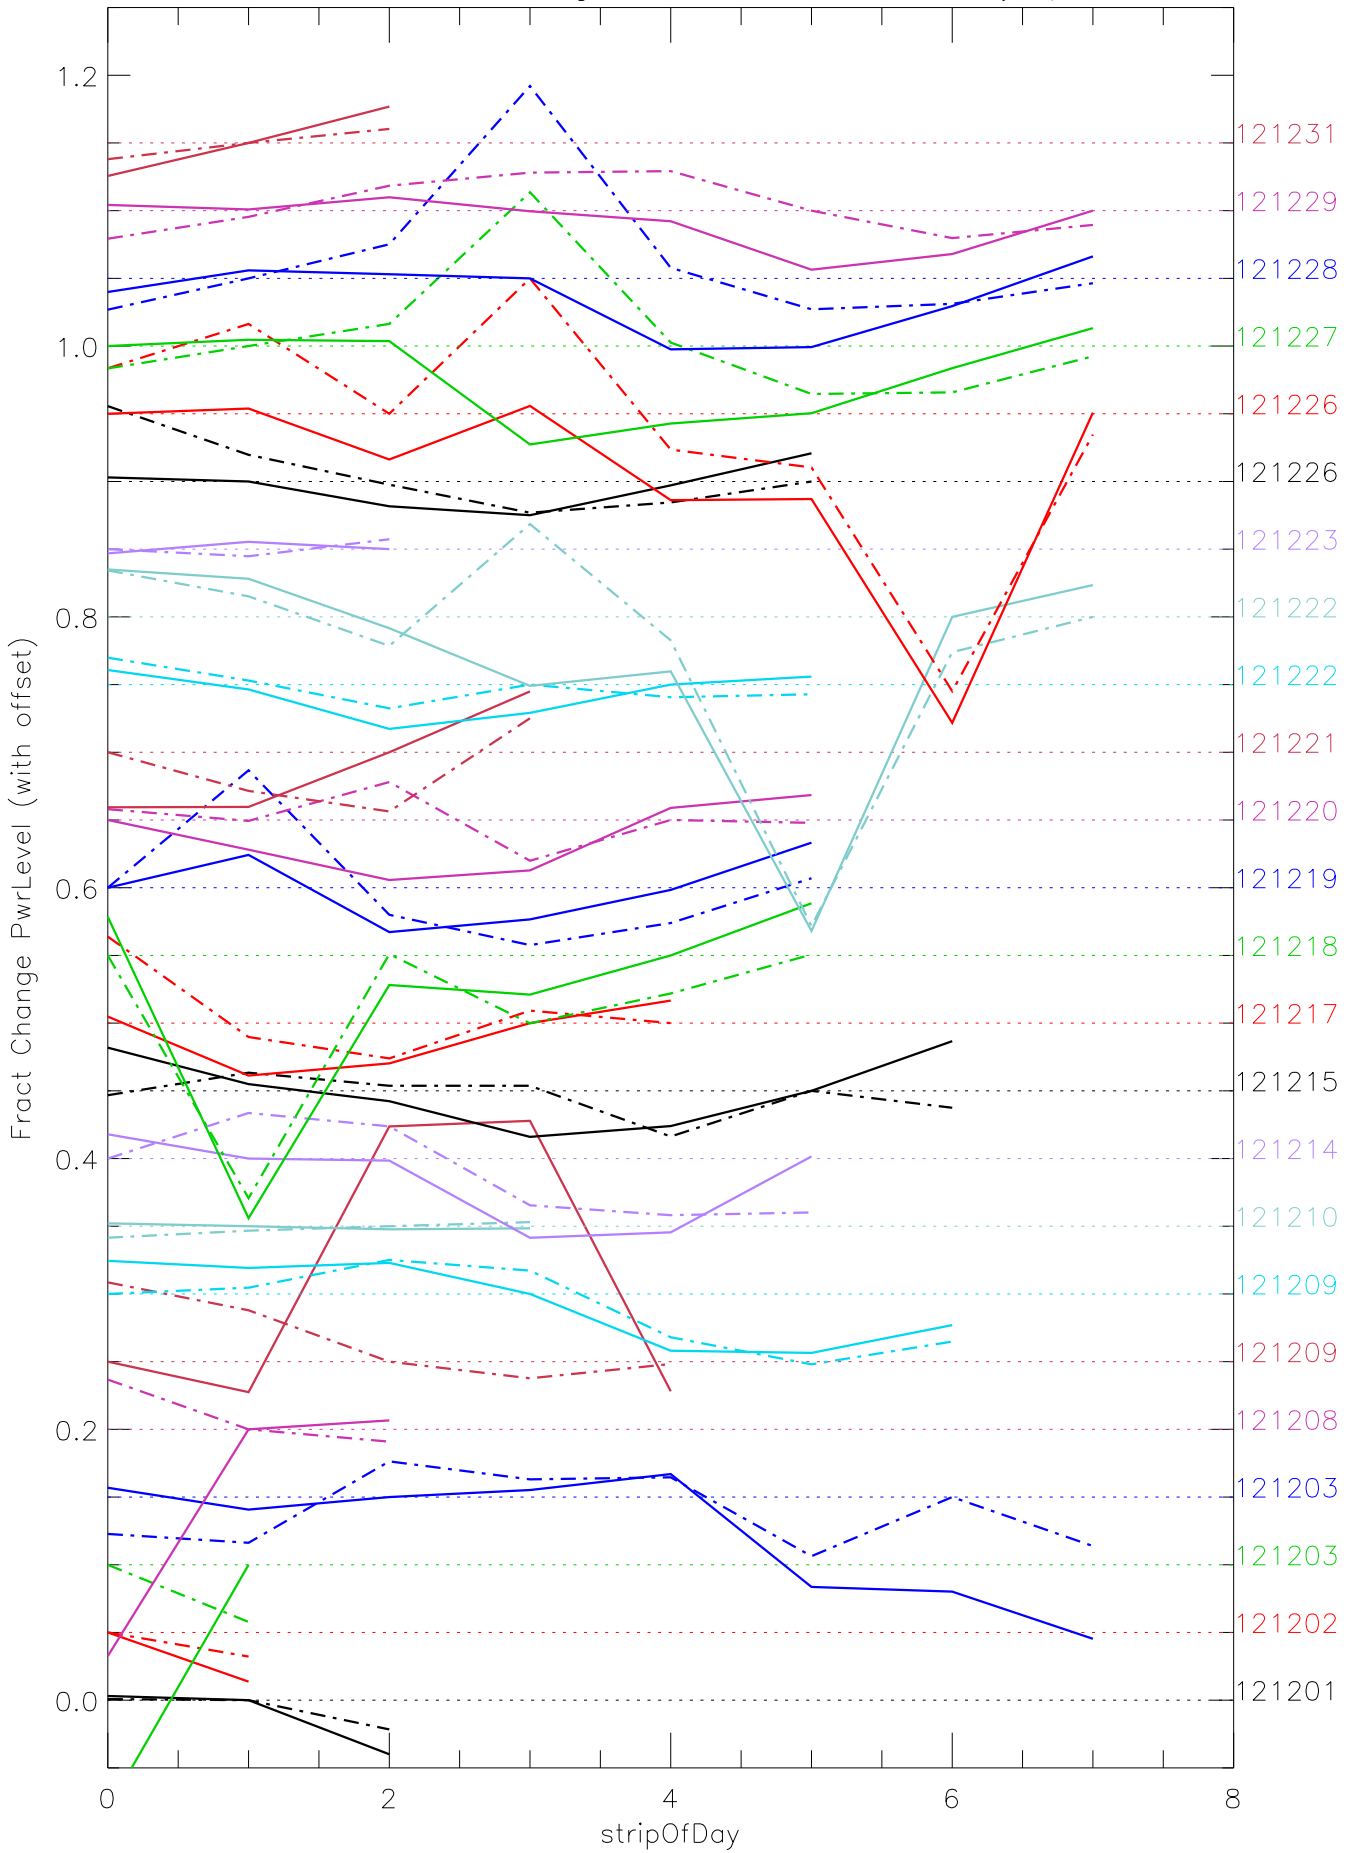

a2048 fractional change PwrLevel for each day. pixel:0

a2048 fractional change PwrLevel for each day. pixel:1

a2048 fractional change PwrLevel for each day. pixel:2

a2048 fractional change PwrLevel for each day. pixel:3

a2048 fractional change PwrLevel for each day. pixel:4

a2048 fractional change PwrLevel for each day. pixel:5

a2048 fractional change PwrLevel for each day. pixel:6