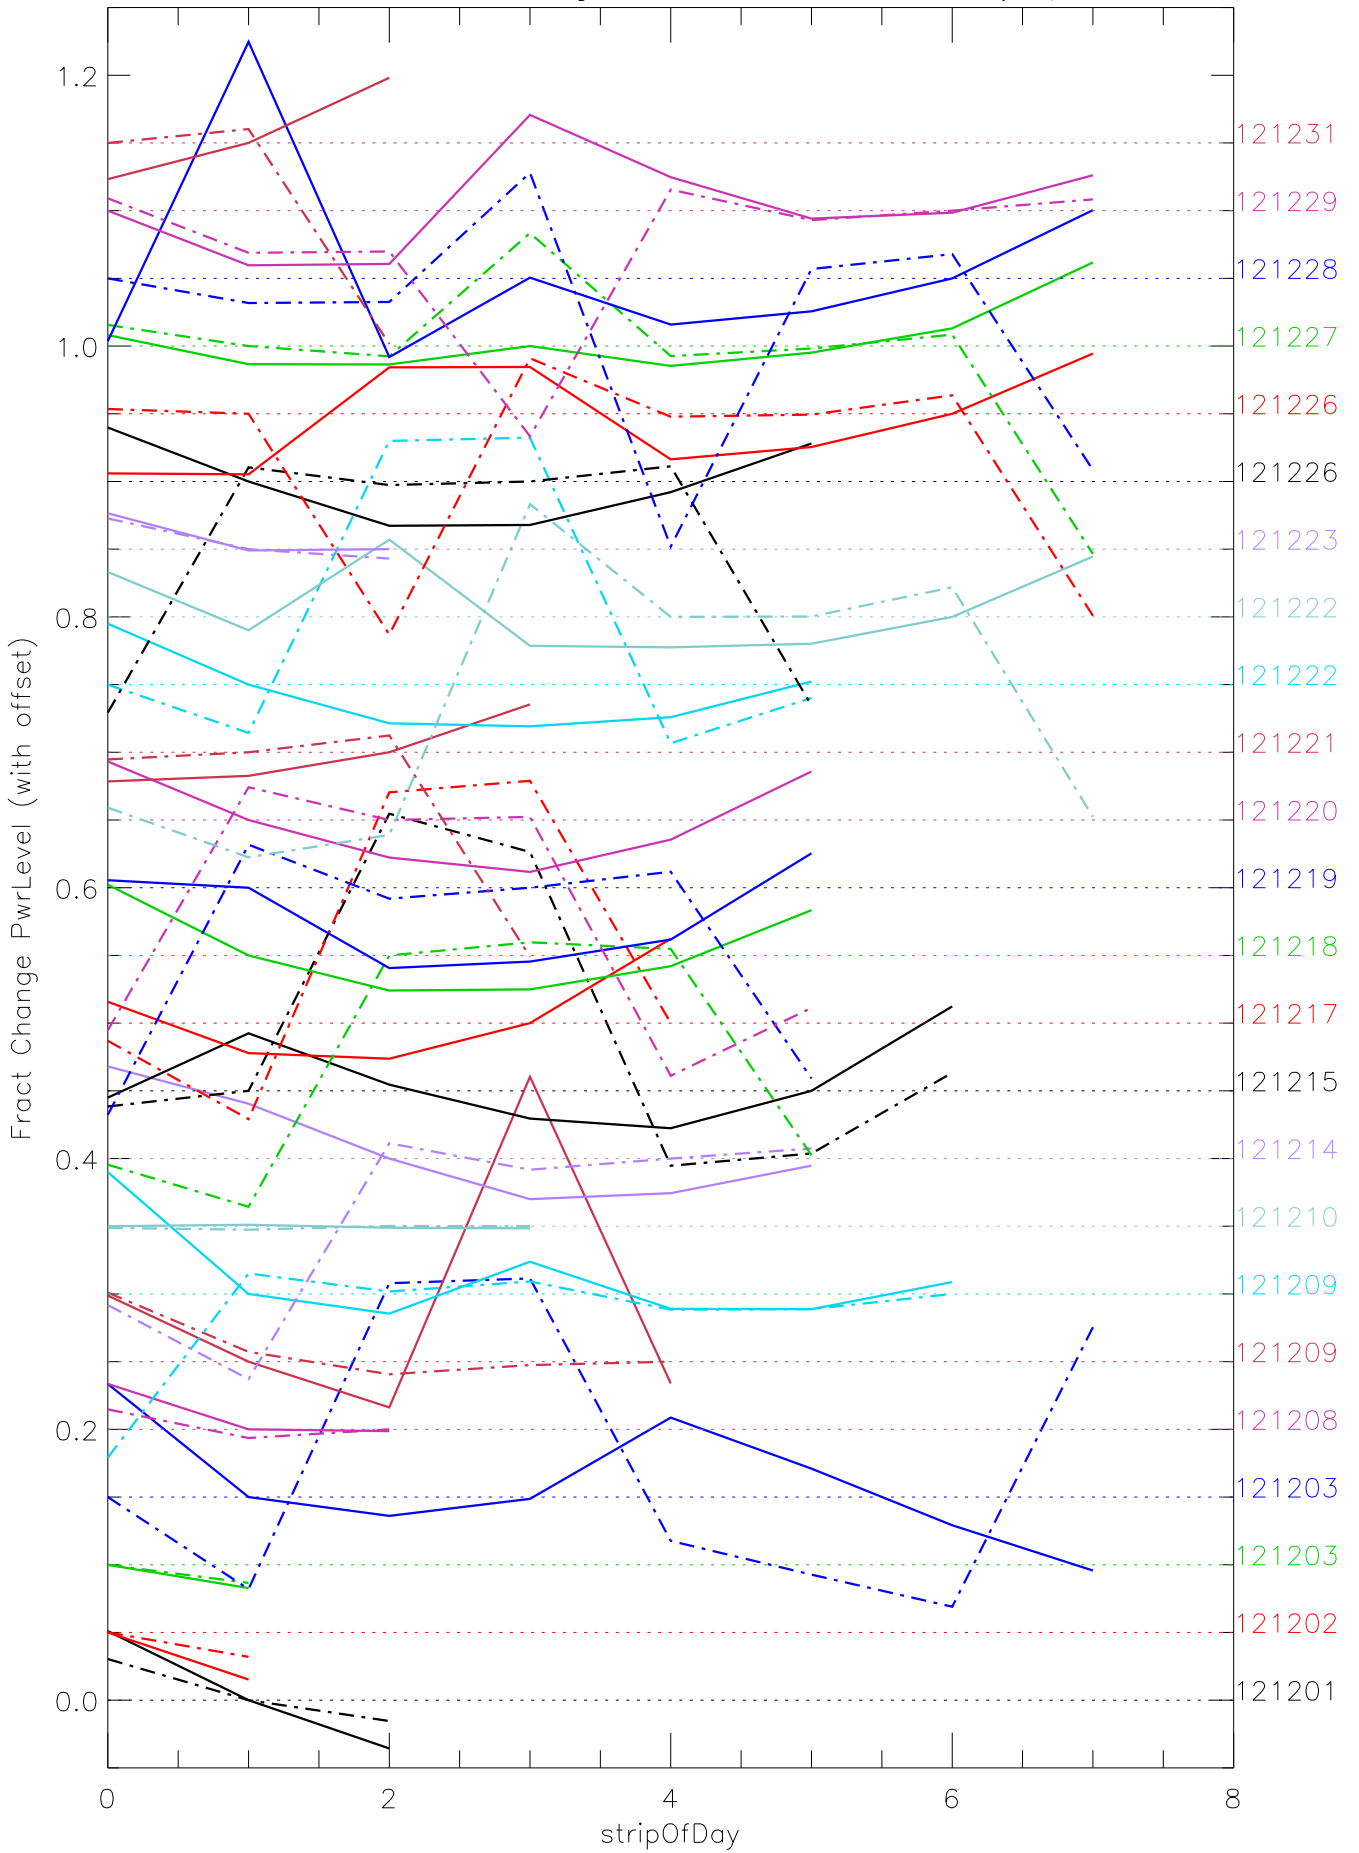

a2048 fractional change PwrLevel for each day. pixel:0

a2048 fractional change PwrLevel for each day. pixel:1

a2048 fractional change PwrLevel for each day. pixel:2

a2048 fractional change PwrLevel for each day. pixel:3

a2048 fractional change PwrLevel for each day. pixel:4

a2048 fractional change PwrLevel for each day. pixel:5

a2048 fractional change PwrLevel for each day. pixel:6