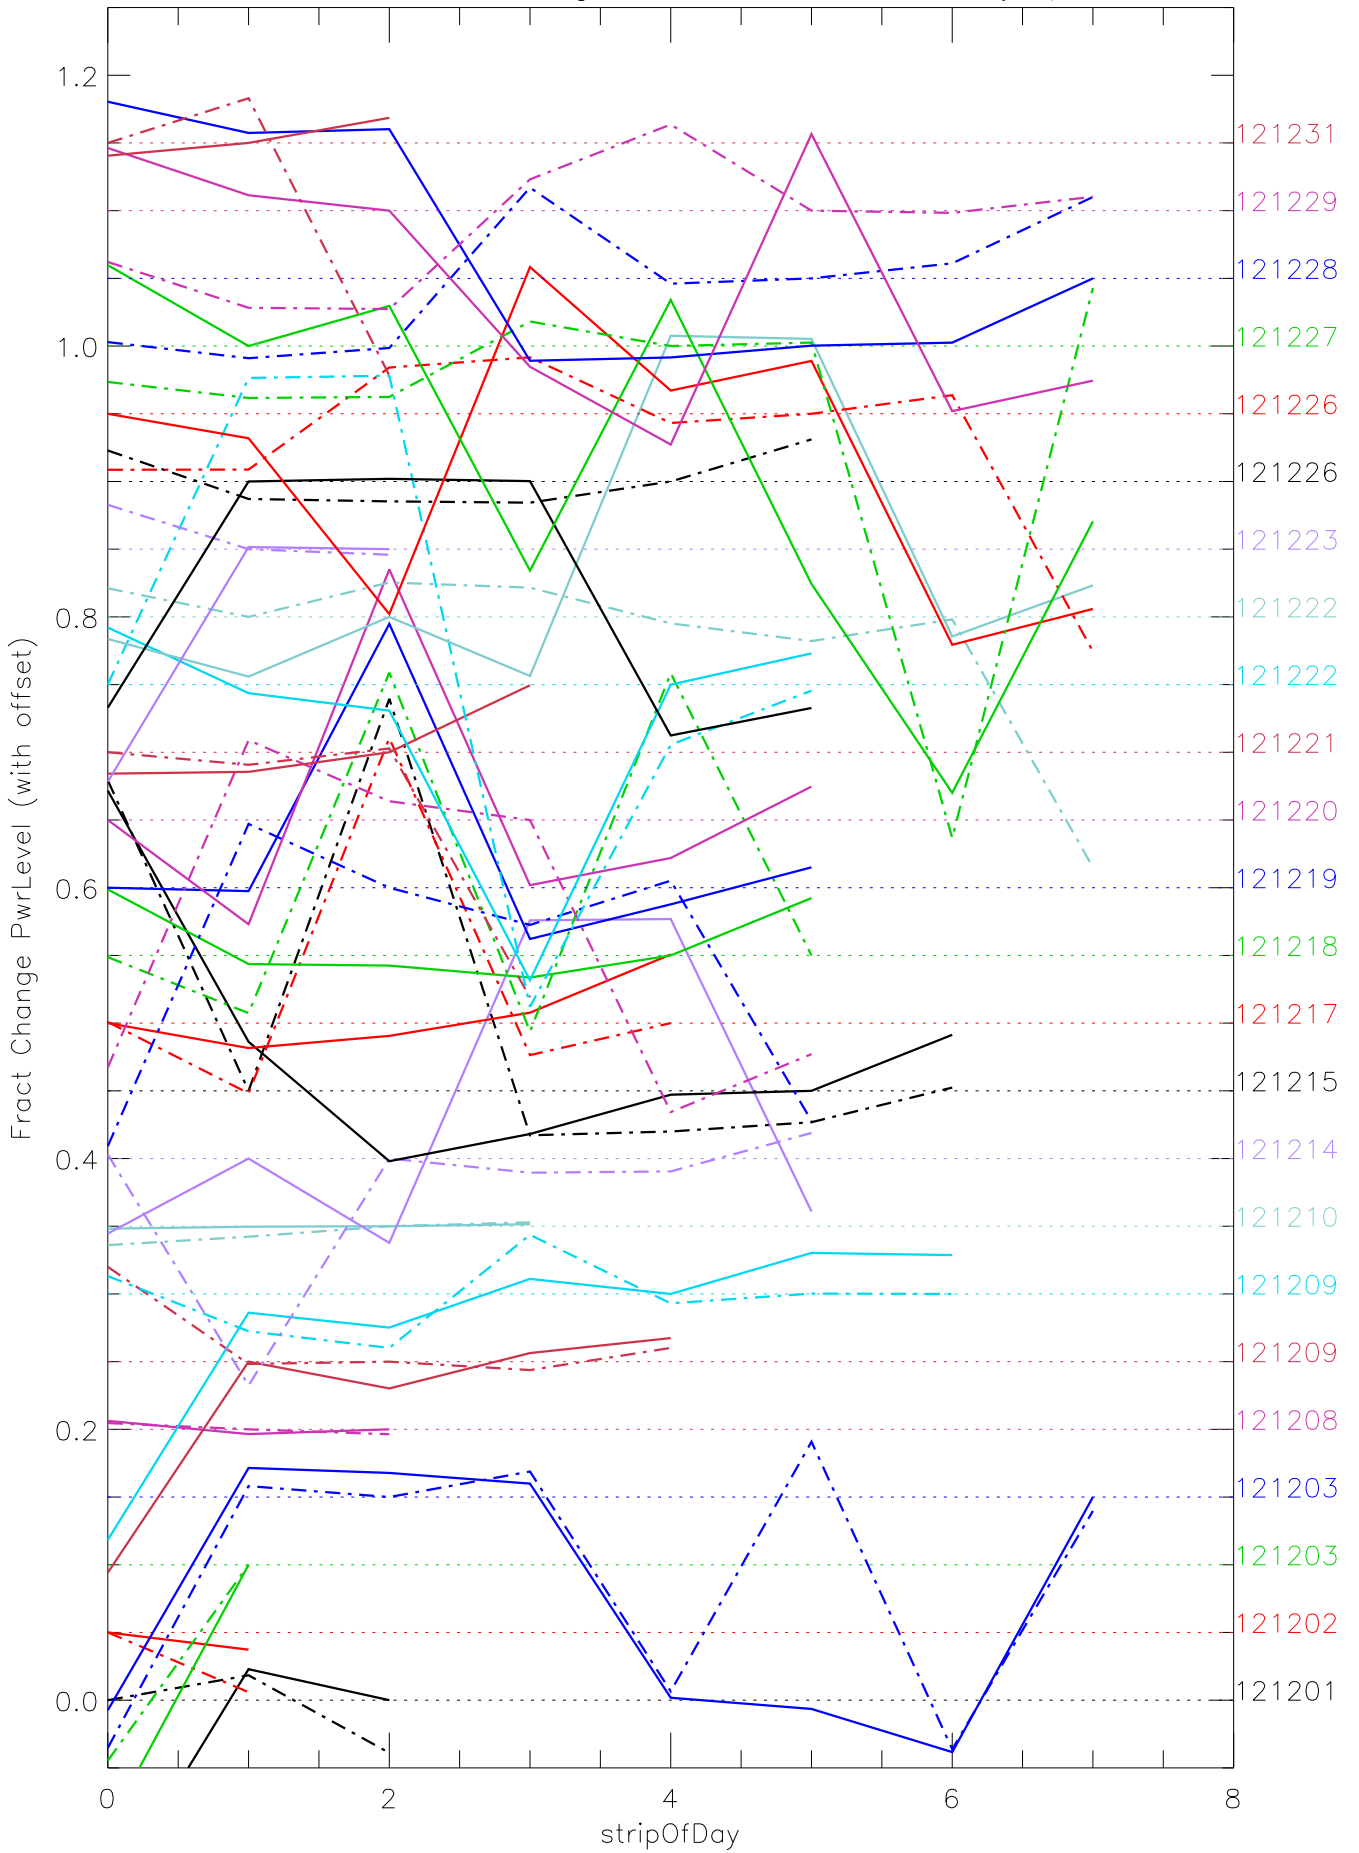

a2048 fractional change PwrLevel for each day. pixel:0

a2048 fractional change PwrLevel for each day. pixel:1

a2048 fractional change PwrLevel for each day. pixel:2

a2048 fractional change PwrLevel for each day. pixel:3

a2048 fractional change PwrLevel for each day. pixel:4

a2048 fractional change PwrLevel for each day. pixel:5

a2048 fractional change PwrLevel for each day. pixel:6