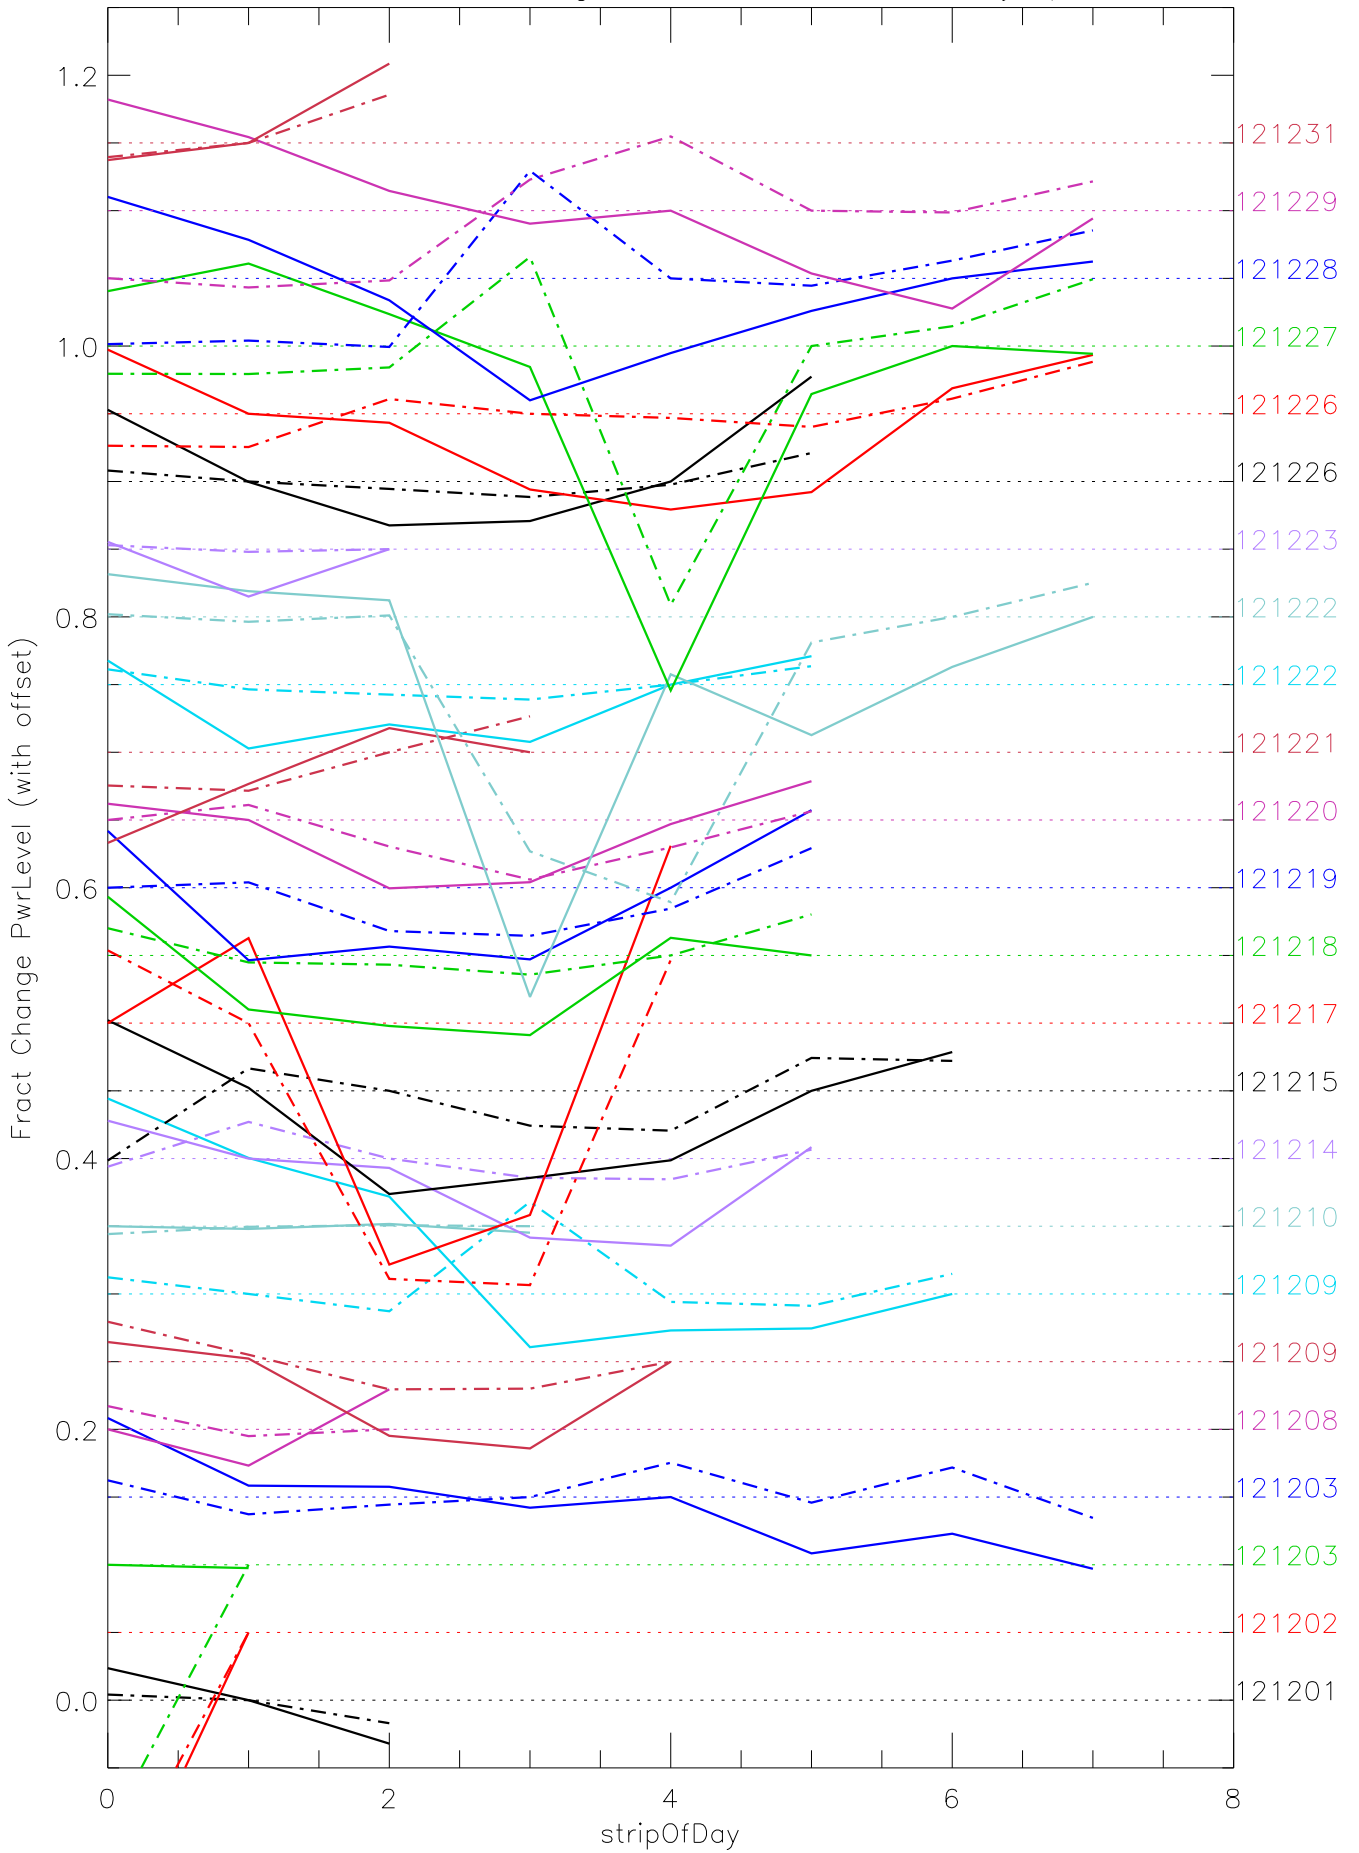

a2048 fractional change PwrLevel for each day. pixel:0

a2048 fractional change PwrLevel for each day. pixel:1

a2048 fractional change PwrLevel for each day. pixel:2

a2048 fractional change PwrLevel for each day. pixel:3

a2048 fractional change PwrLevel for each day. pixel:4

a2048 fractional change PwrLevel for each day. pixel:5

a2048 fractional change PwrLevel for each day. pixel:6