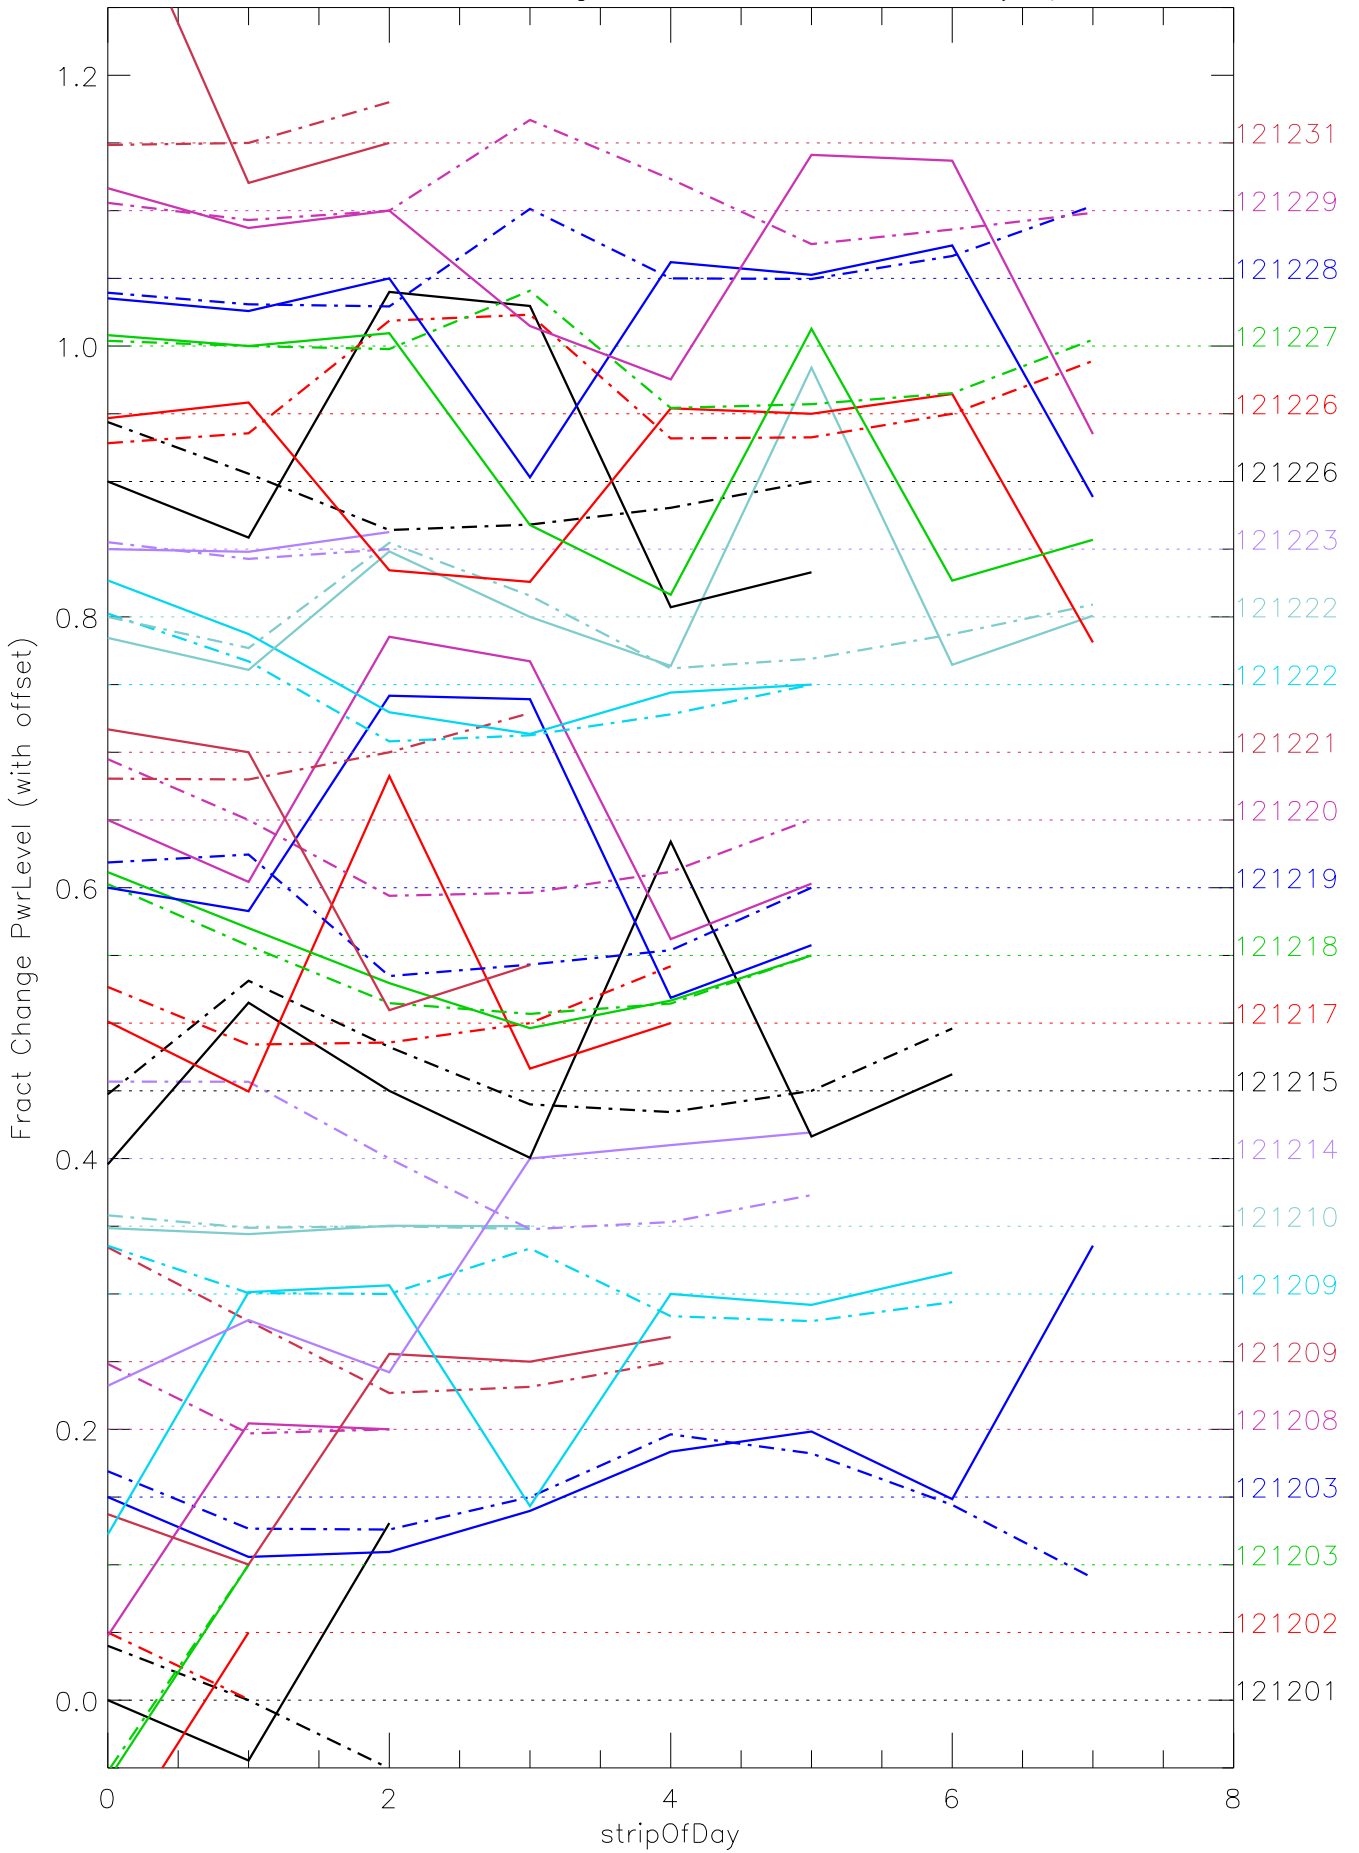

a2048 fractional change PwrLevel for each day. pixel:0

a2048 fractional change PwrLevel for each day. pixel:1

a2048 fractional change PwrLevel for each day. pixel:2

a2048 fractional change PwrLevel for each day. pixel:3

a2048 fractional change PwrLevel for each day. pixel:4

a2048 fractional change PwrLevel for each day. pixel:5

a2048 fractional change PwrLevel for each day. pixel:6