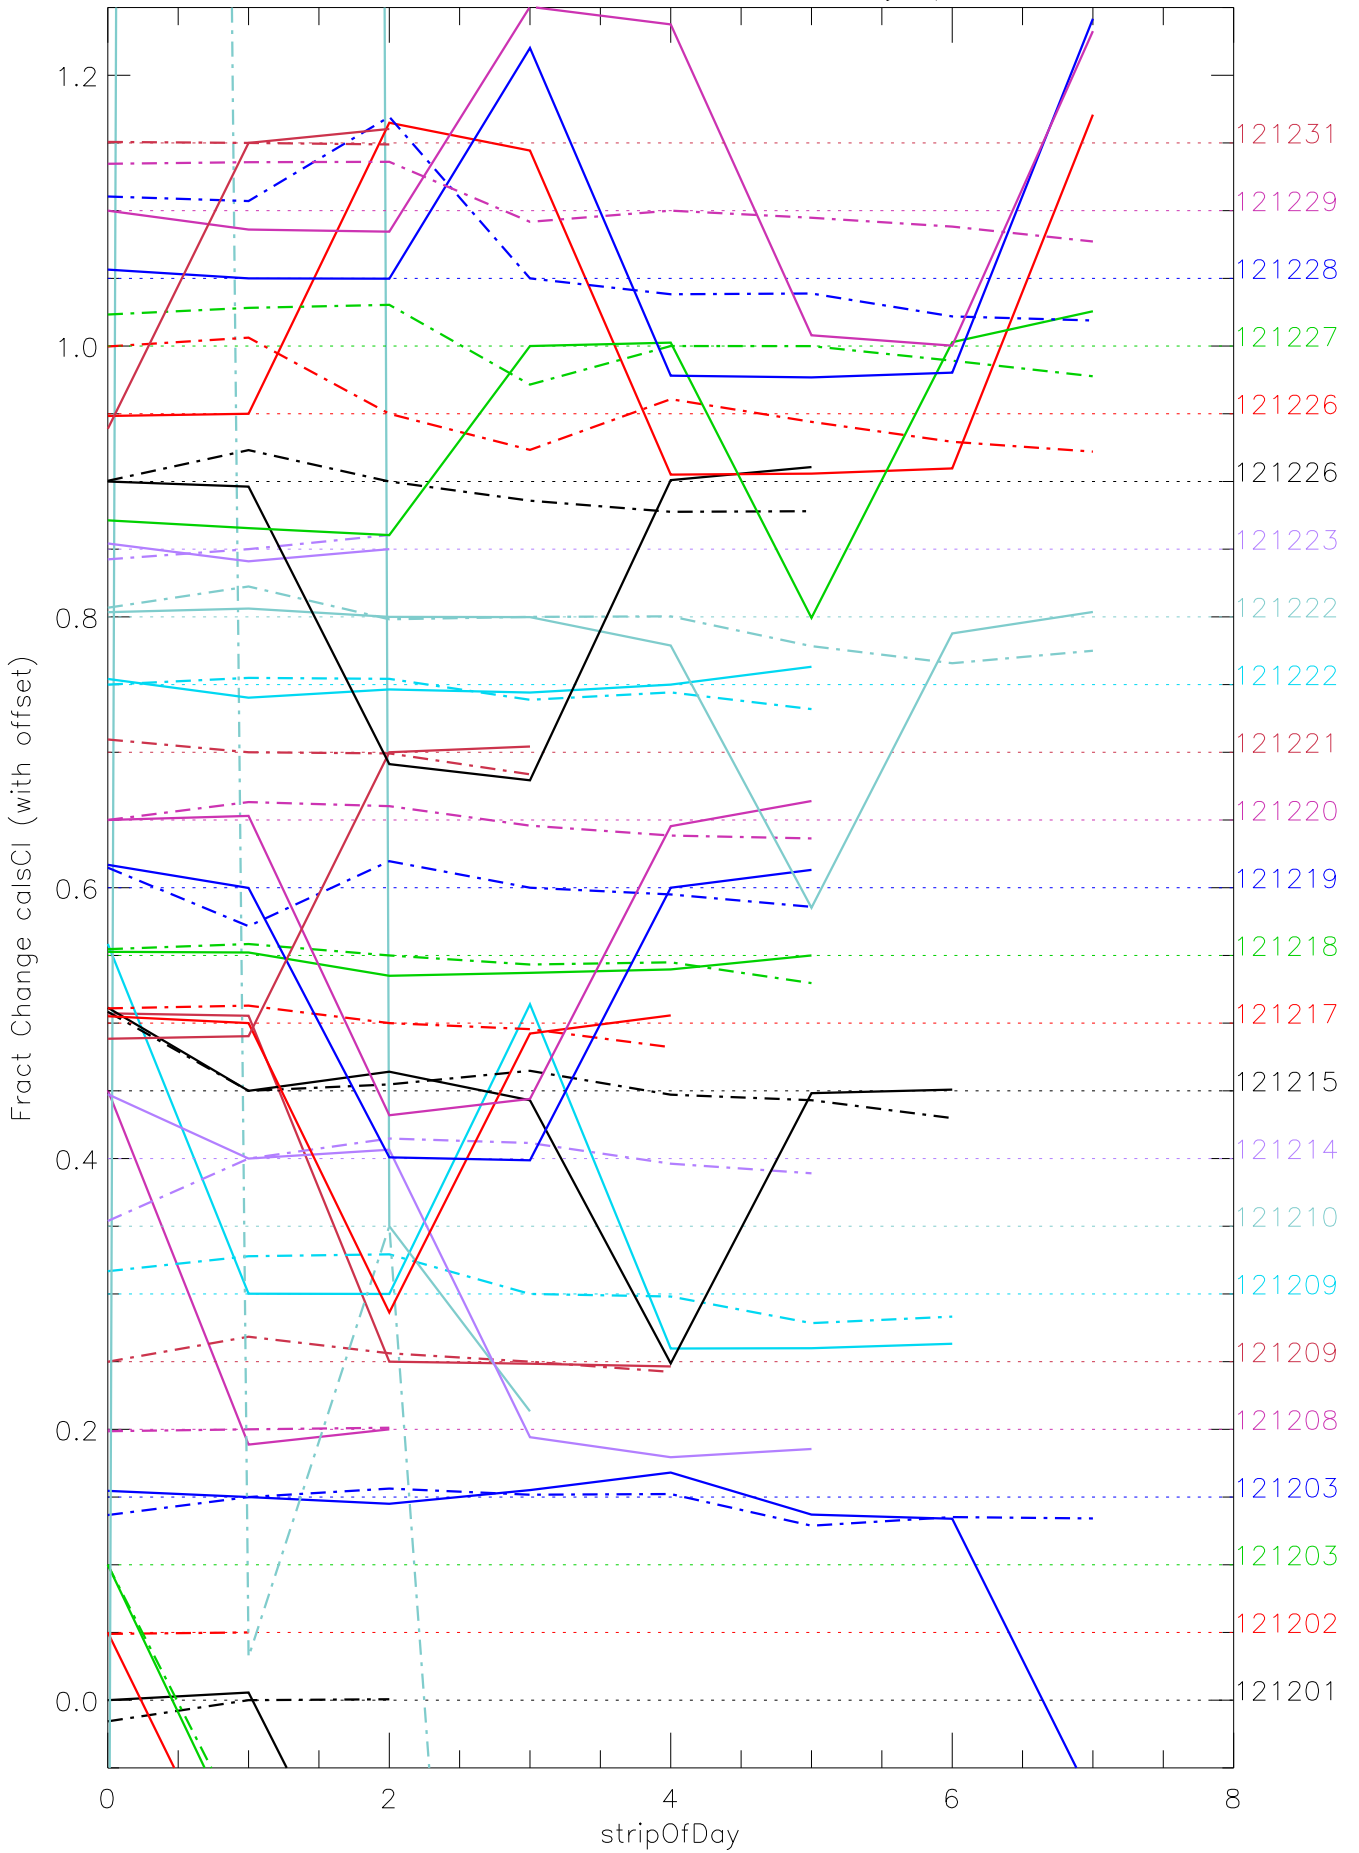

a2048 calsci factors for each day. pixel:0

a2048 calsci factors for each day. pixel:1

a2048 calsci factors for each day. pixel:2

a2048 calsci factors for each day. pixel:3

a2048 calsci factors for each day. pixel:4

a2048 calsci factors for each day. pixel:5

a2048 calsci factors for each day. pixel:6