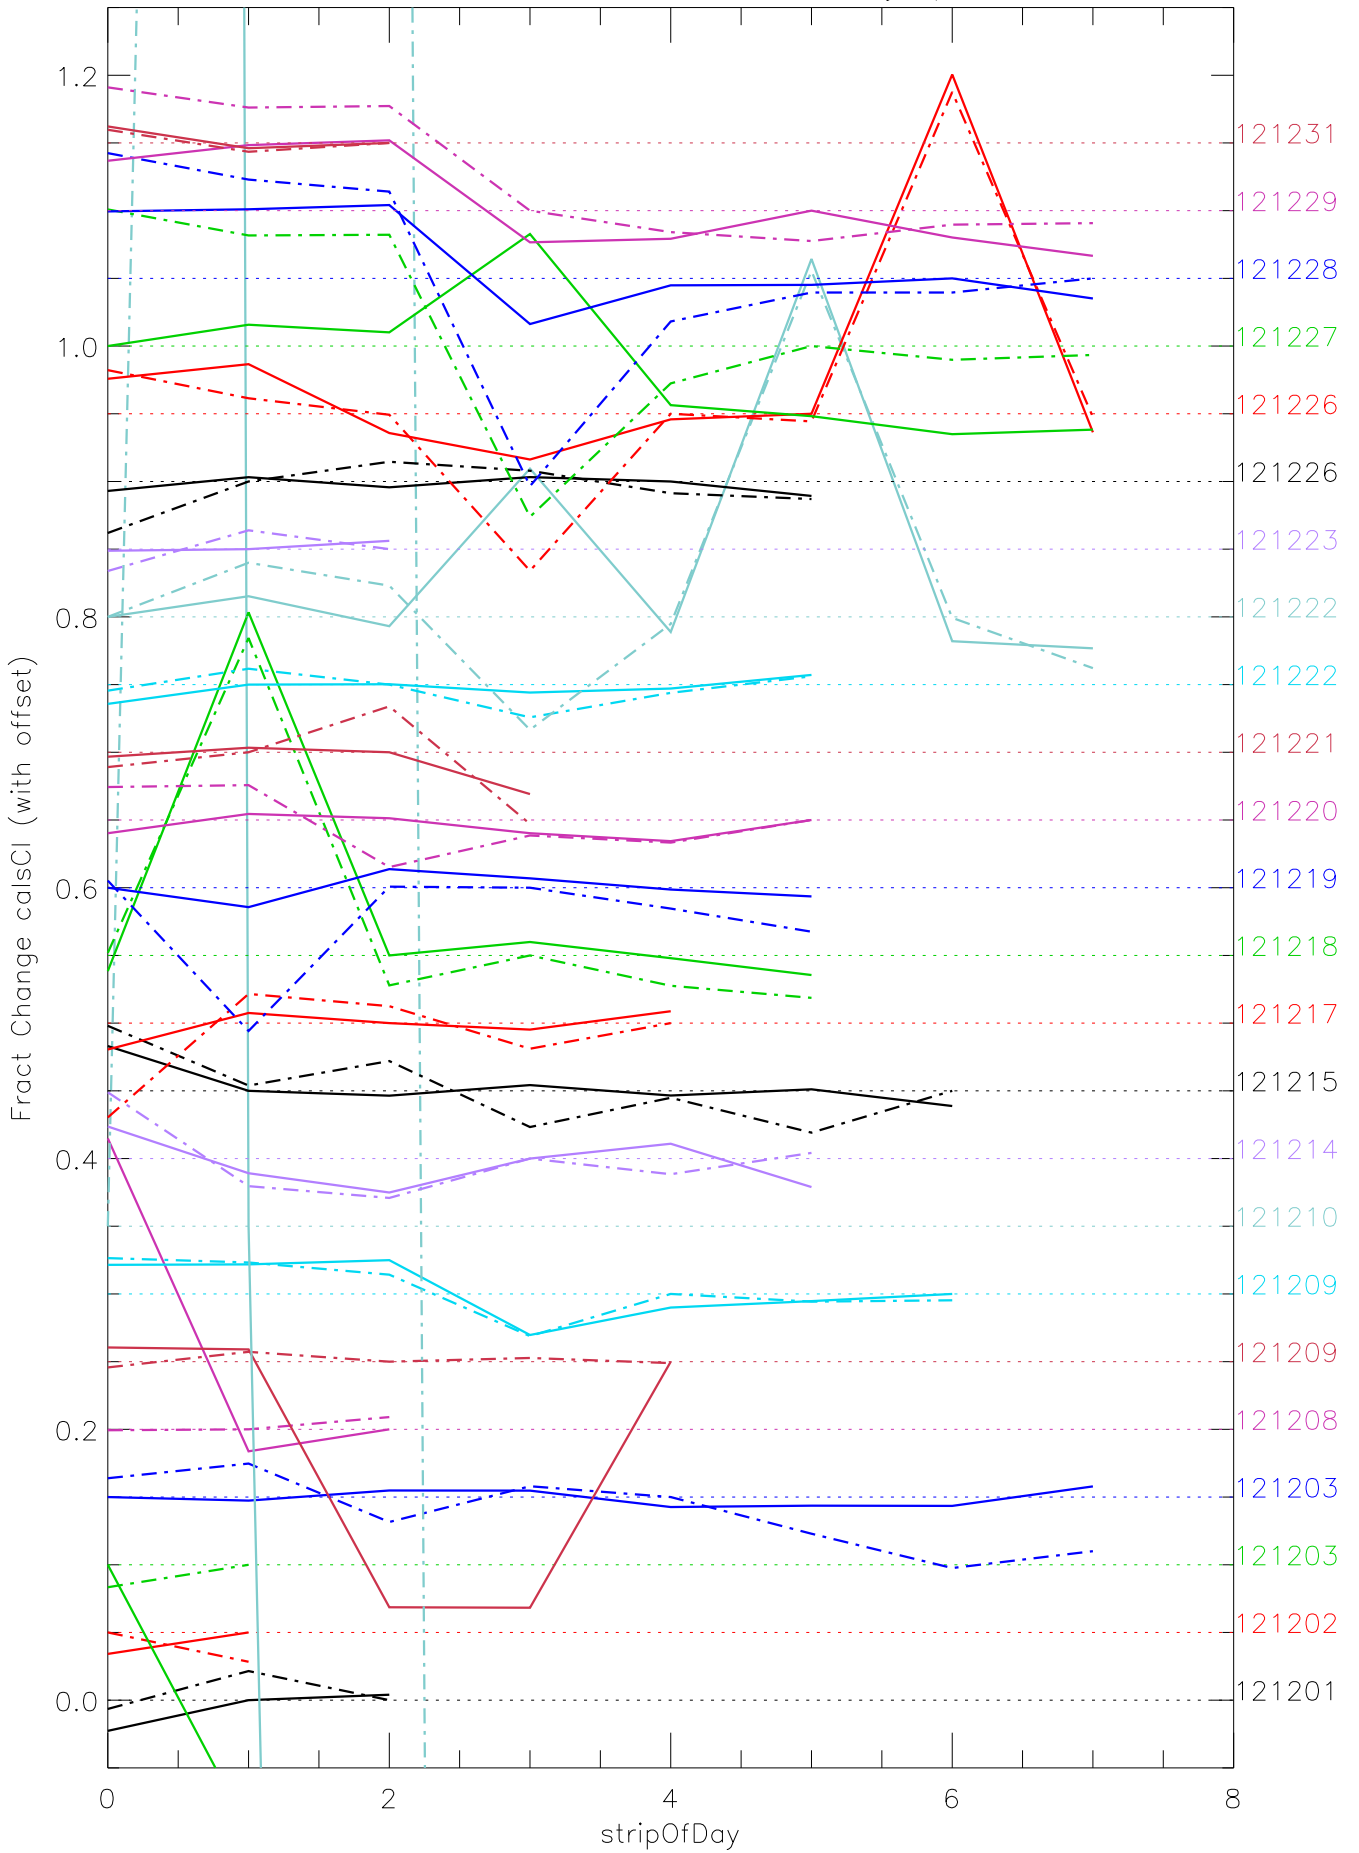

a2048 calsci factors for each day. pixel:0

a2048 calsci factors for each day. pixel:1

a2048 calsci factors for each day. pixel:2

a2048 calsci factors for each day. pixel:3

a2048 calsci factors for each day. pixel:4

a2048 calsci factors for each day. pixel:5

a2048 calsci factors for each day. pixel:6