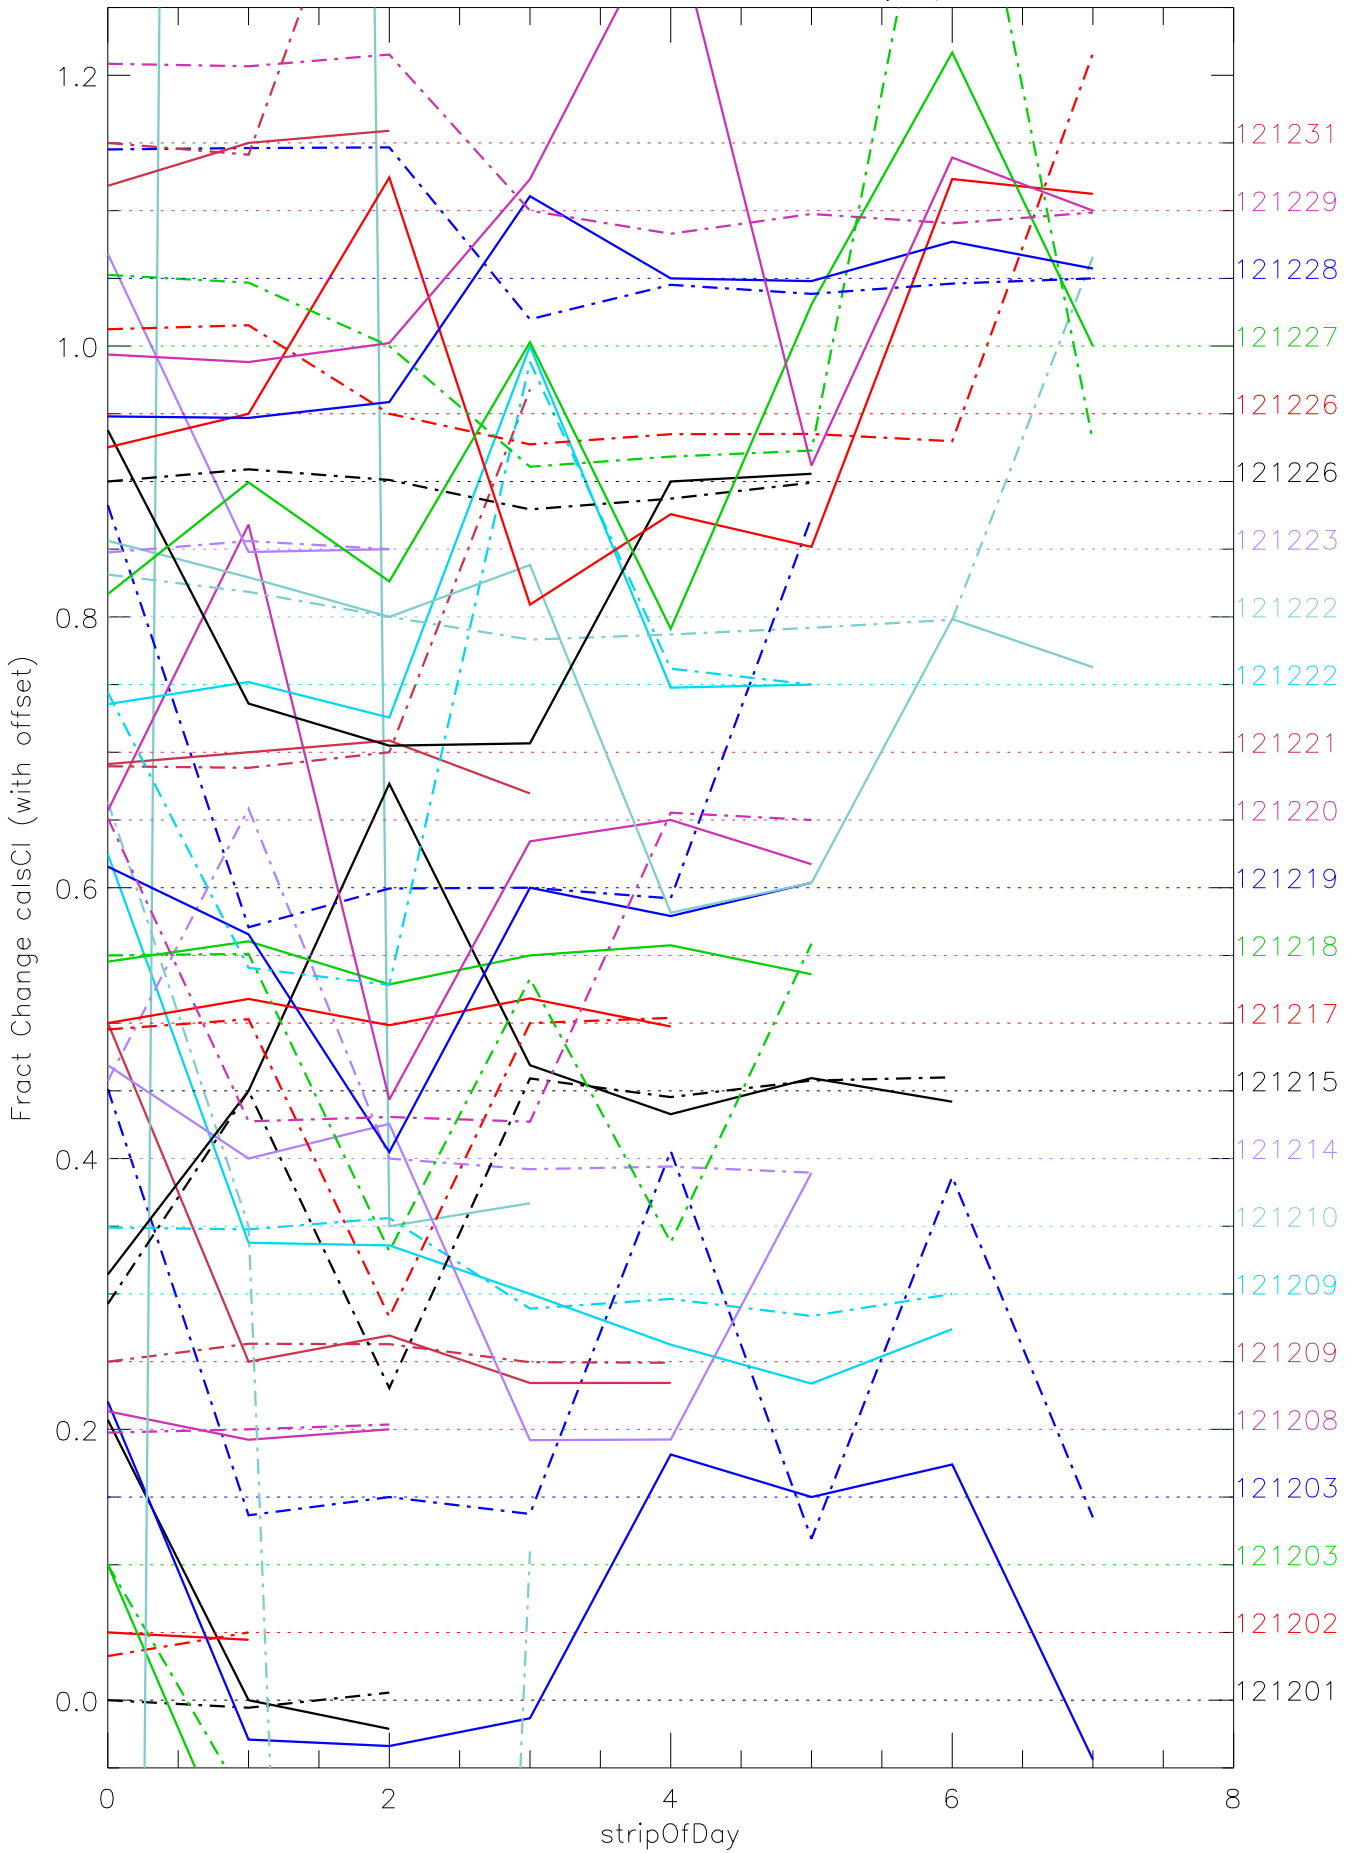

a2048 calsci factors for each day. pixel:0

a2048 calsci factors for each day. pixel:1

a2048 calsci factors for each day. pixel:2

a2048 calsci factors for each day. pixel:3

a2048 calsci factors for each day. pixel:4

a2048 calsci factors for each day. pixel:5

a2048 calsci factors for each day. pixel:6