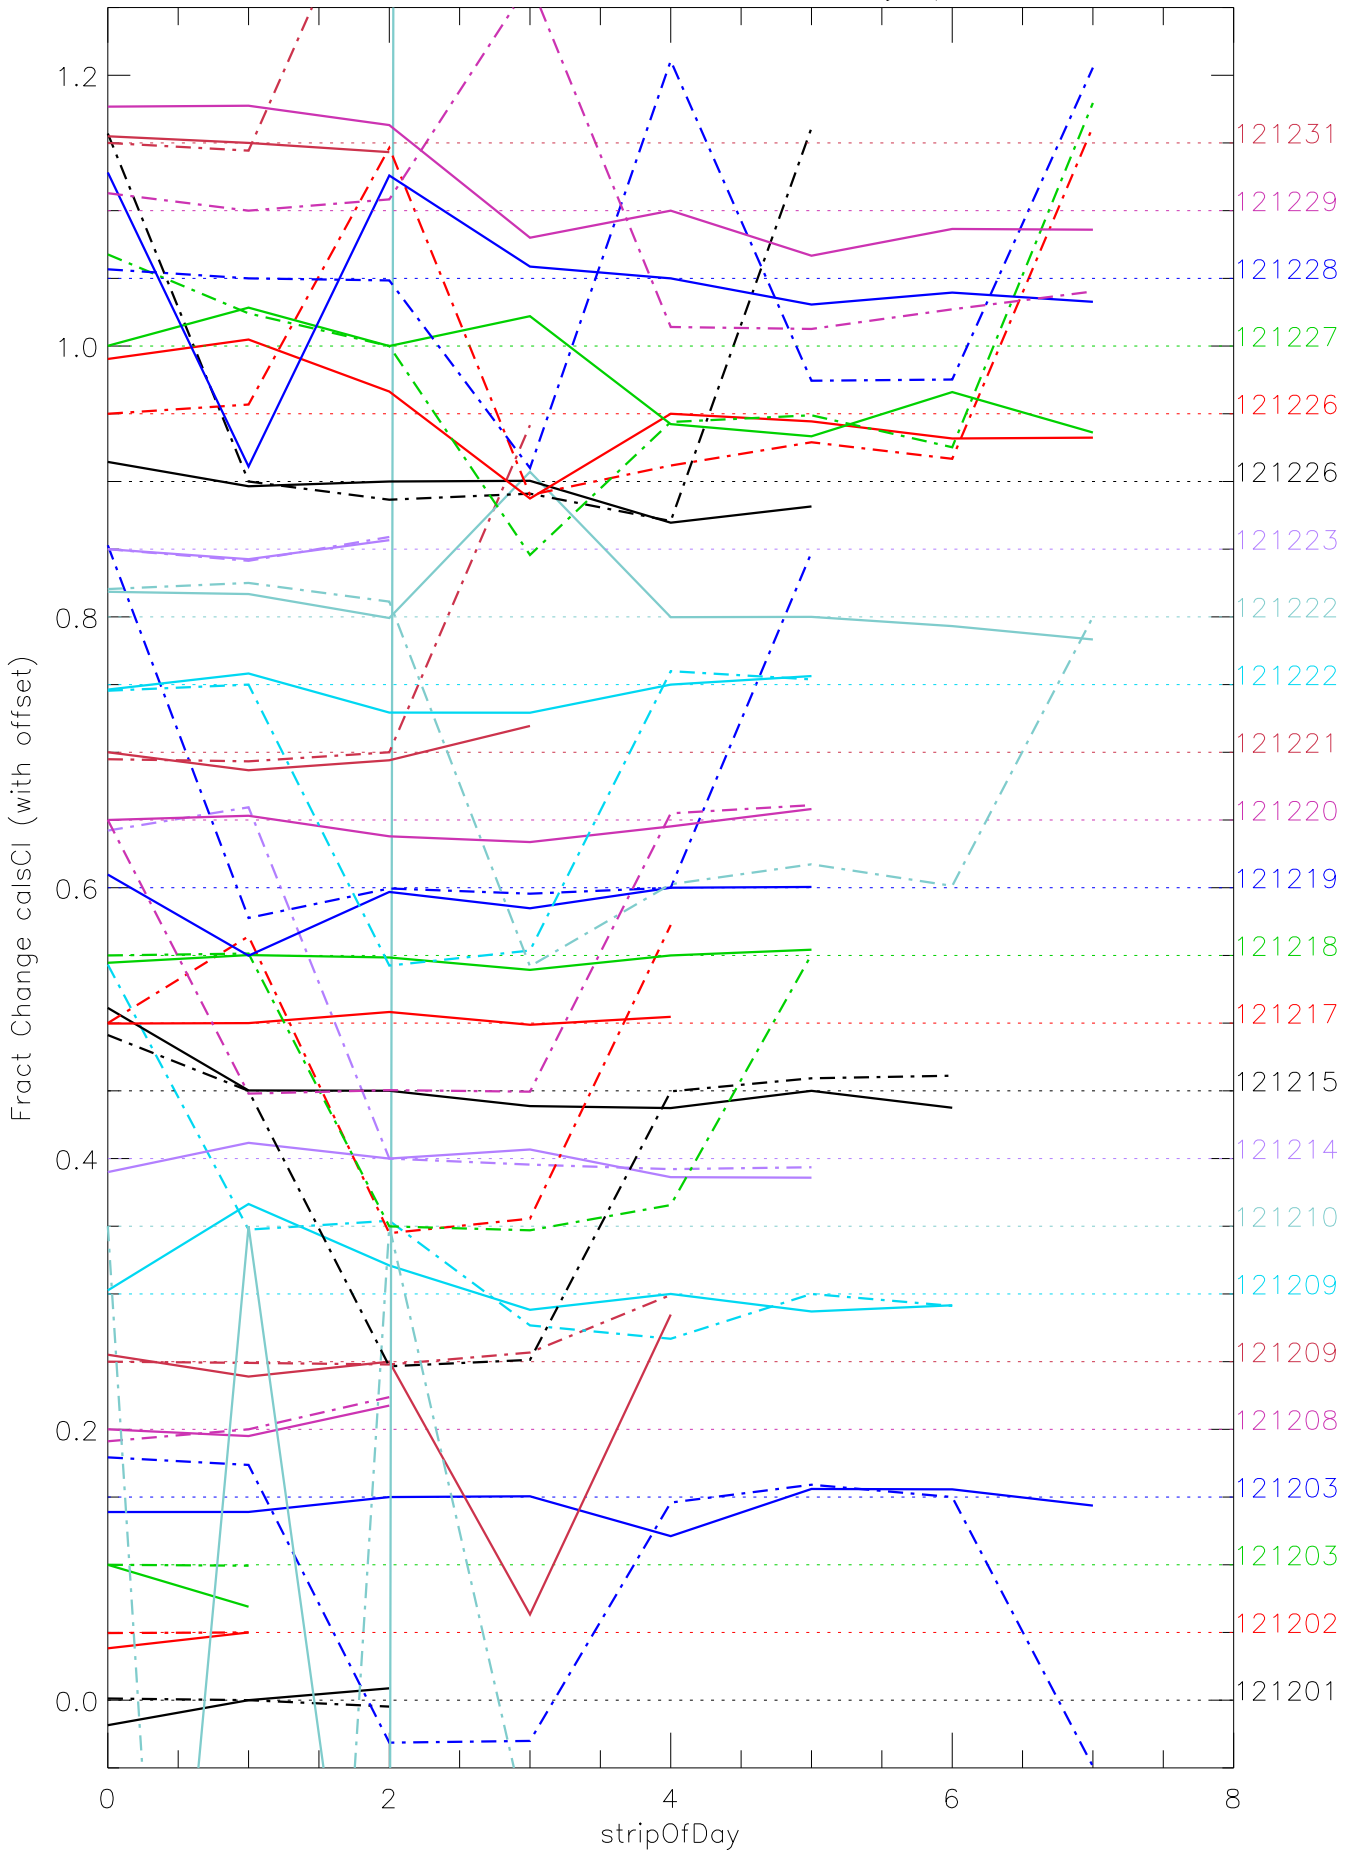

a2048 calsci factors for each day. pixel:0

a2048 calsci factors for each day. pixel:1

a2048 calsci factors for each day. pixel:2

a2048 calsci factors for each day. pixel:3

a2048 calsci factors for each day. pixel:4

a2048 calsci factors for each day. pixel:5

a2048 calsci factors for each day. pixel:6