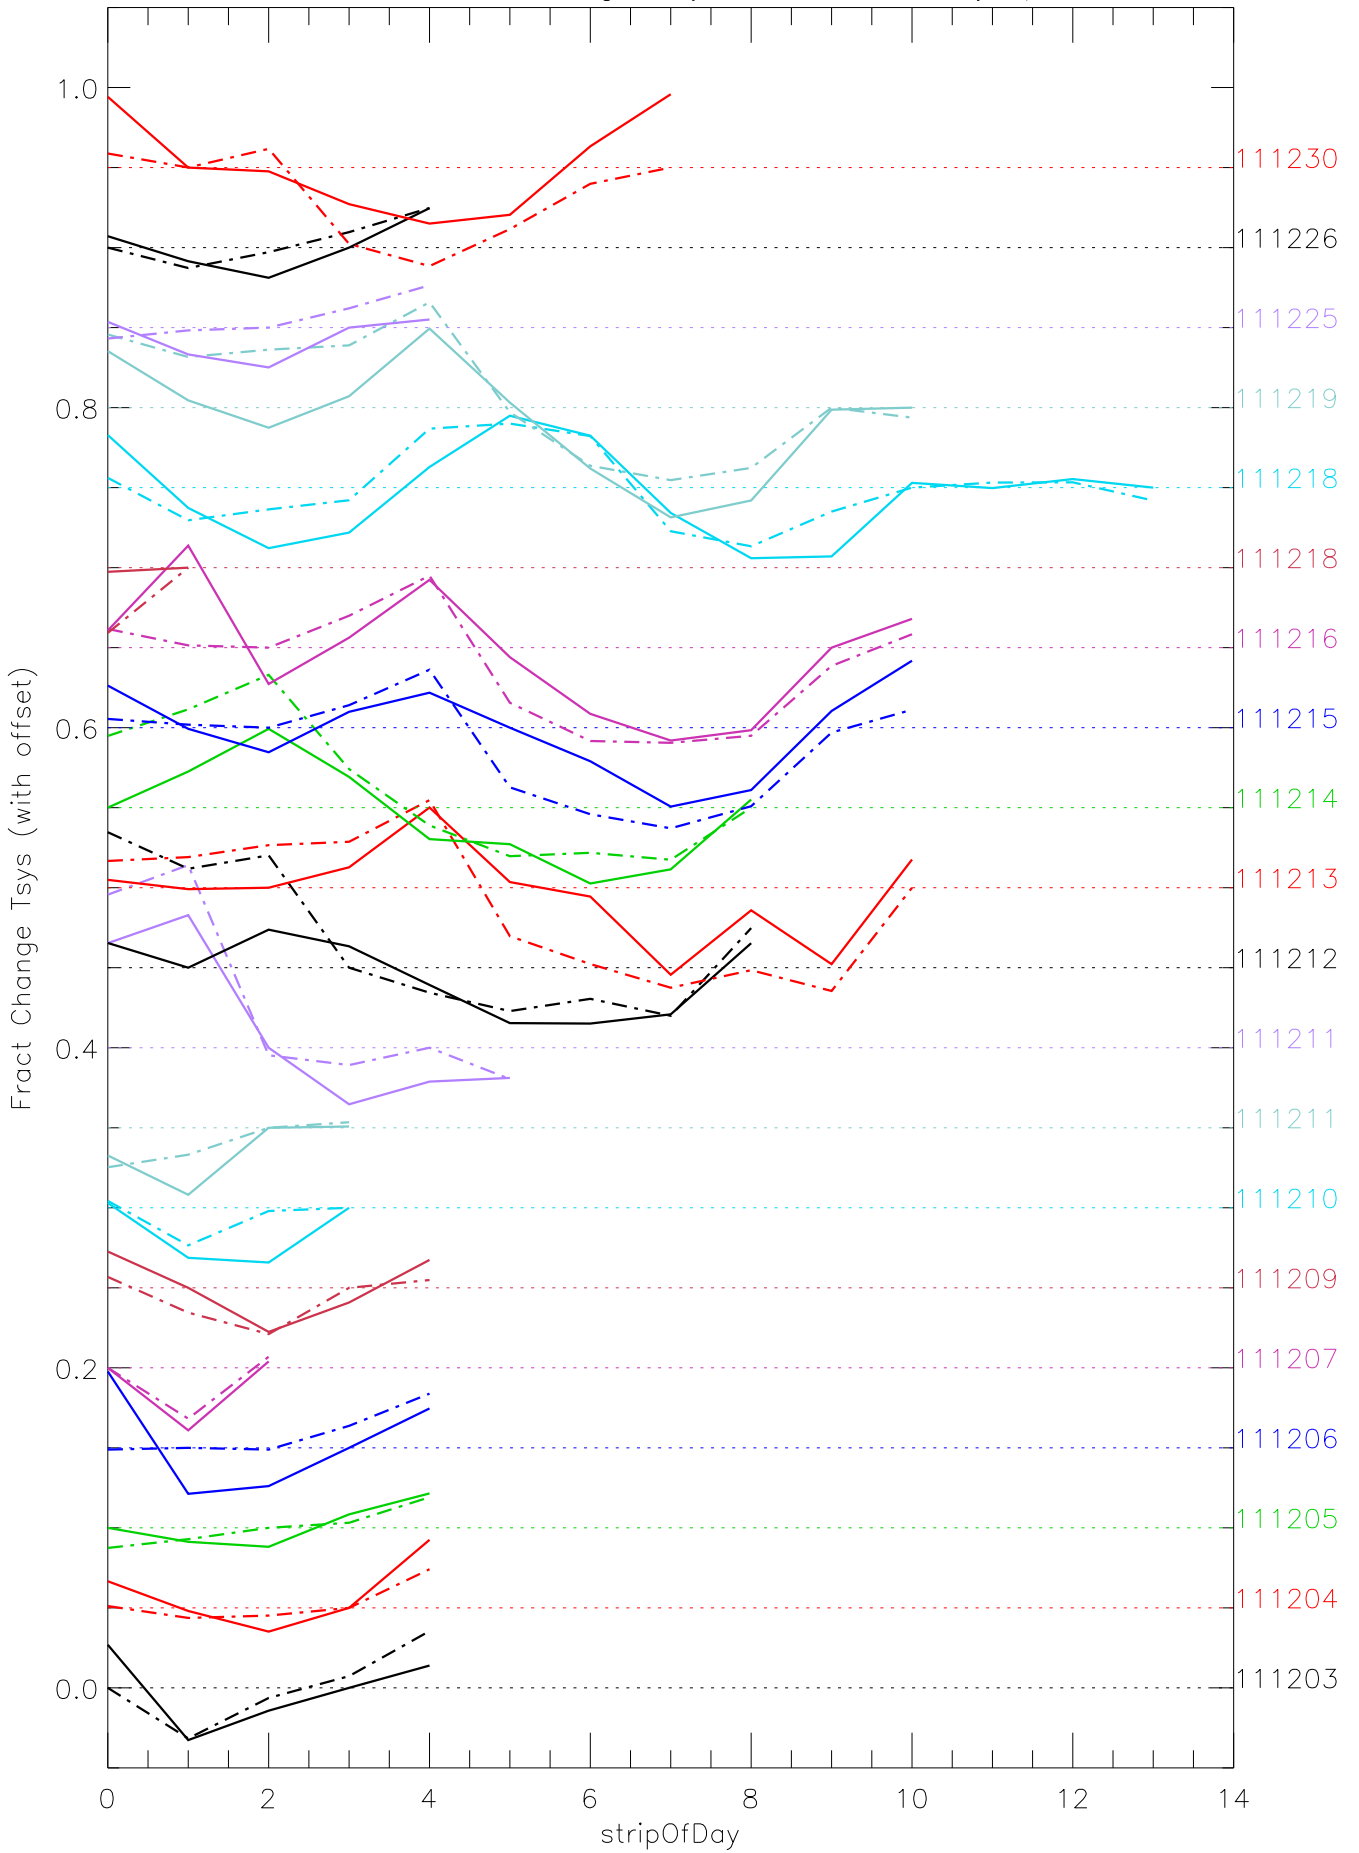

a2048 fractional change TsysK for each day. pixel:0

a2048 fractional change TsysK for each day. pixel:1

a2048 fractional change TsysK for each day. pixel:2

a2048 fractional change TsysK for each day. pixel:3

a2048 fractional change TsysK for each day. pixel:4

a2048 fractional change TsysK for each day. pixel:5

a2048 fractional change TsysK for each day. pixel:6