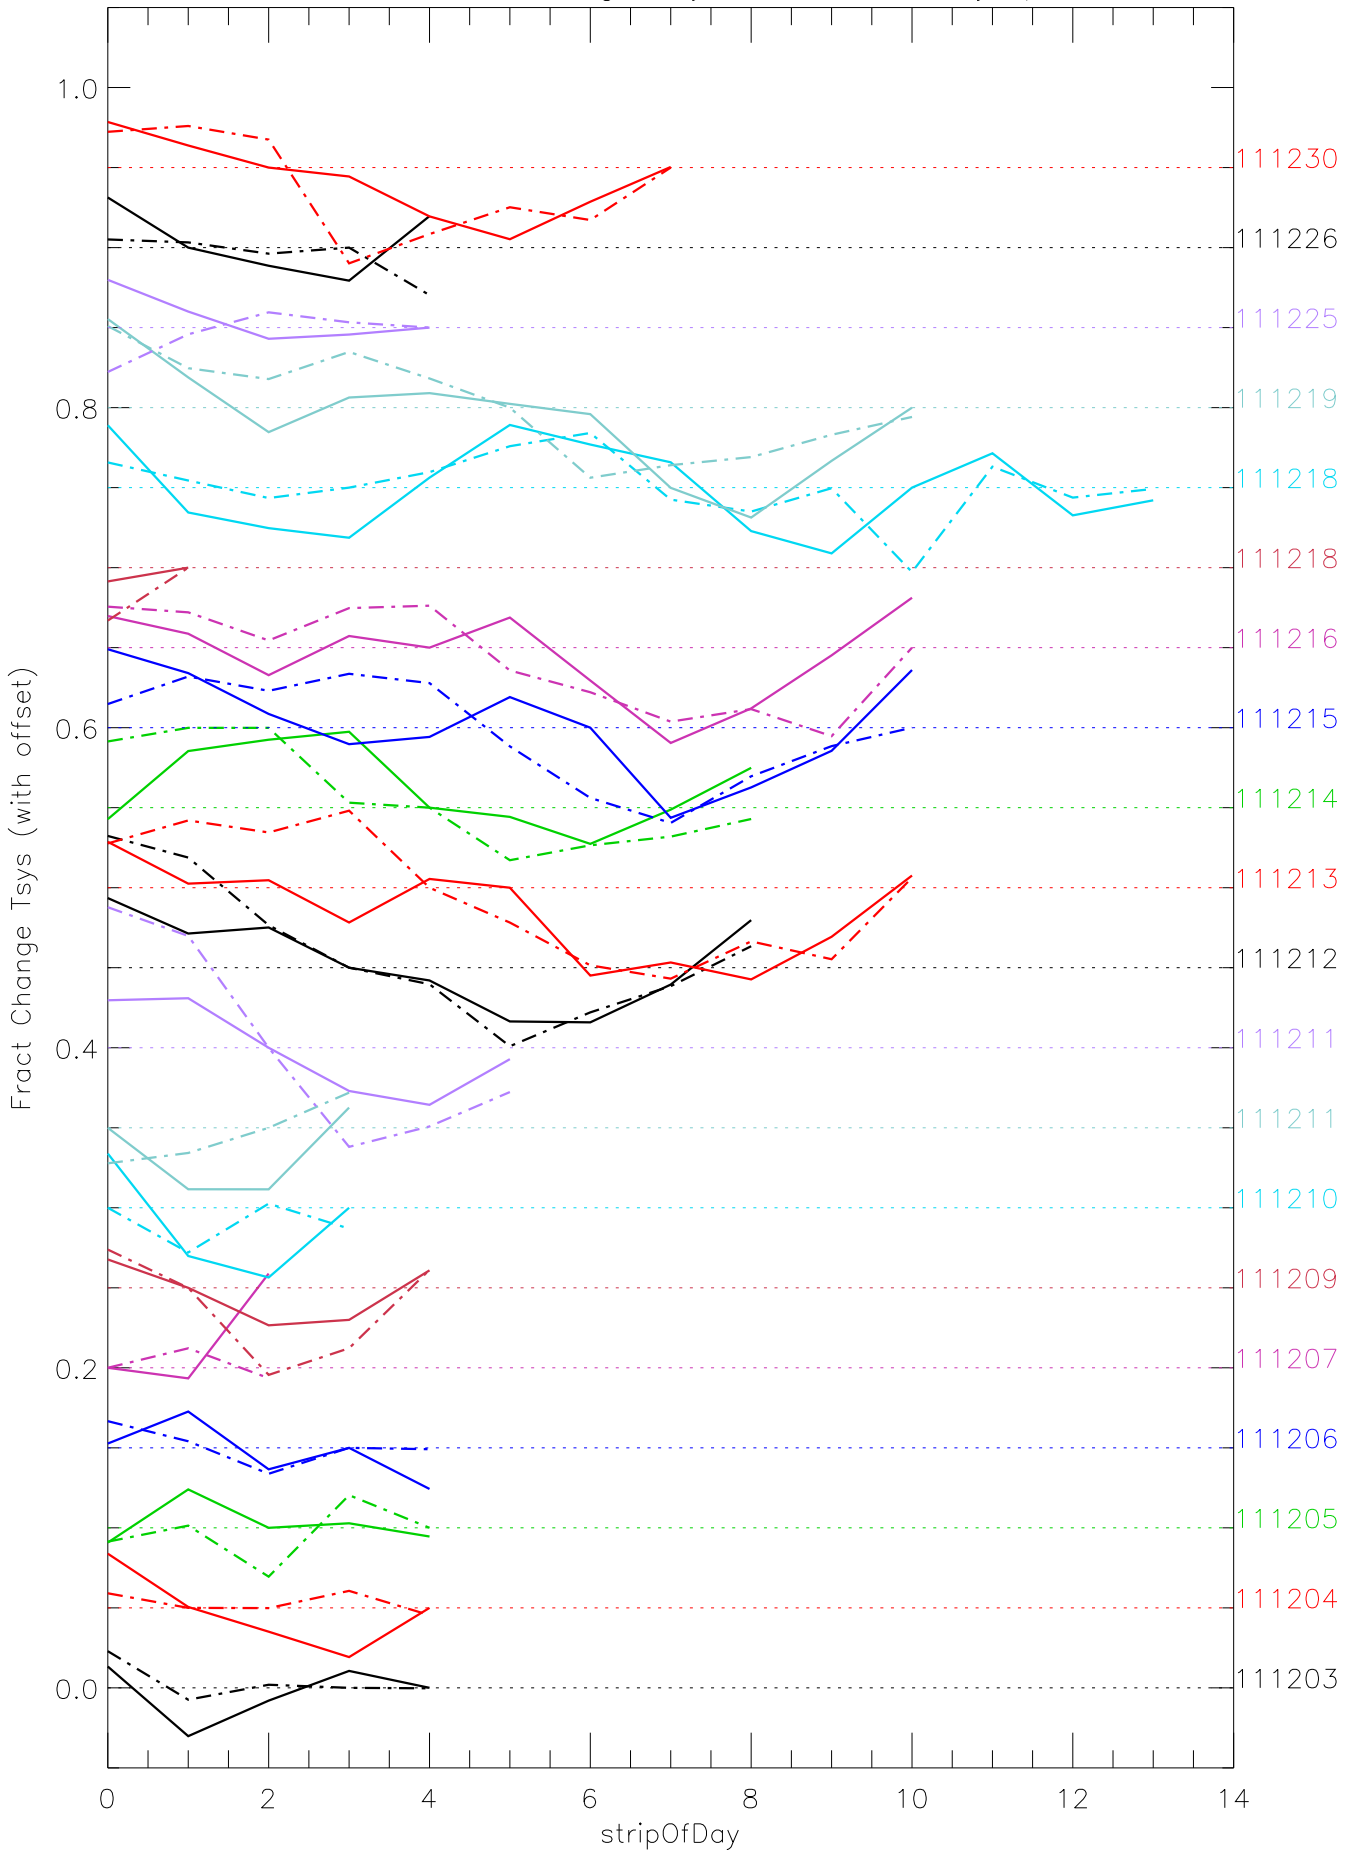

a2048 fractional change TsysK for each day. pixel:0

a2048 fractional change TsysK for each day. pixel:1

a2048 fractional change TsysK for each day. pixel:2

a2048 fractional change TsysK for each day. pixel:3

a2048 fractional change TsysK for each day. pixel:4

a2048 fractional change TsysK for each day. pixel:5

a2048 fractional change TsysK for each day. pixel:6