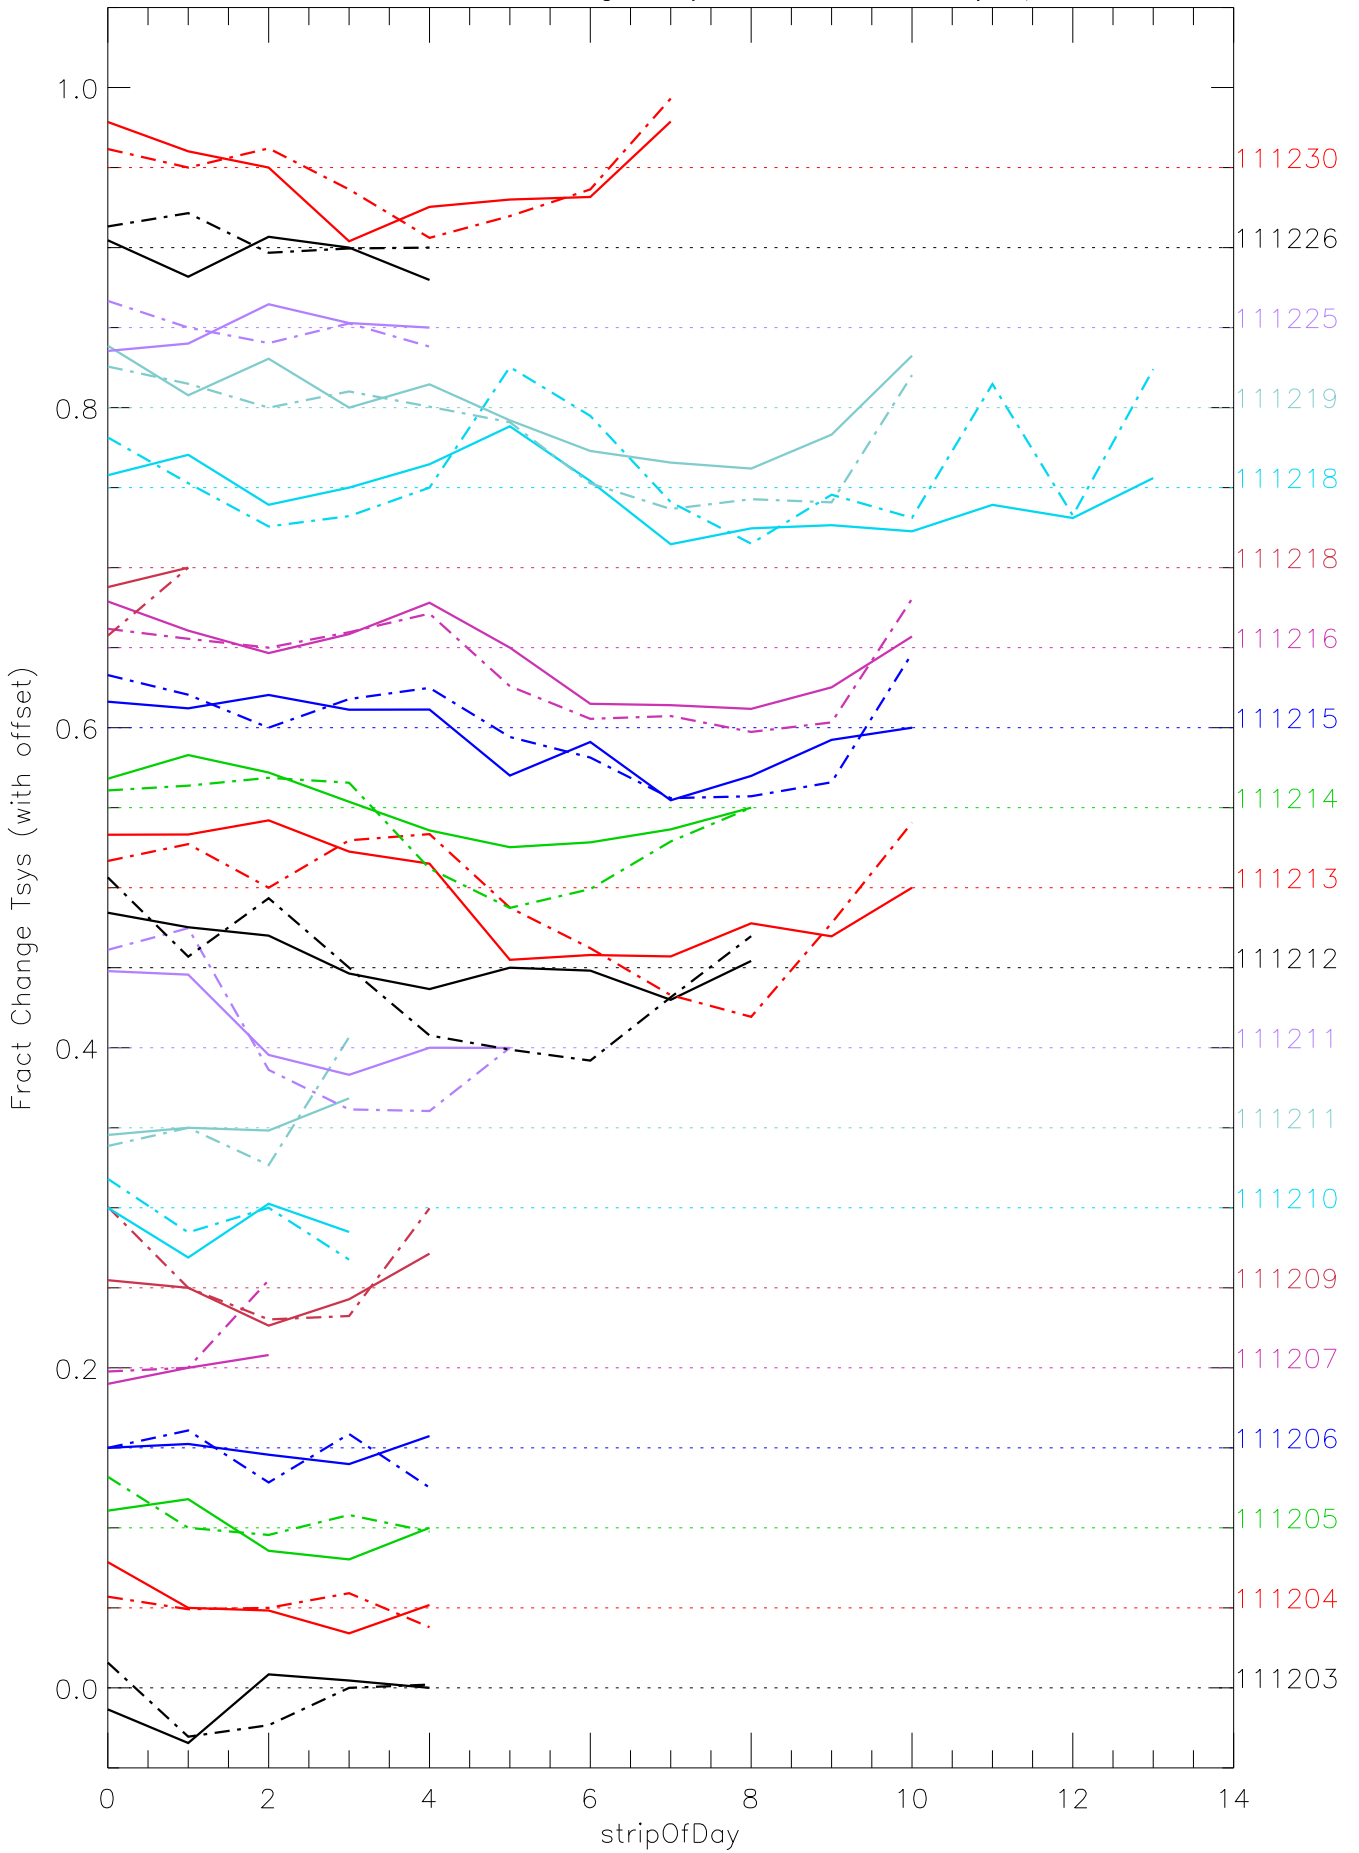

a2048 fractional change TsysK for each day. pixel:0

a2048 fractional change TsysK for each day. pixel:1

a2048 fractional change TsysK for each day. pixel:2

a2048 fractional change TsysK for each day. pixel:3

a2048 fractional change TsysK for each day. pixel:4

a2048 fractional change TsysK for each day. pixel:5

a2048 fractional change TsysK for each day. pixel:6