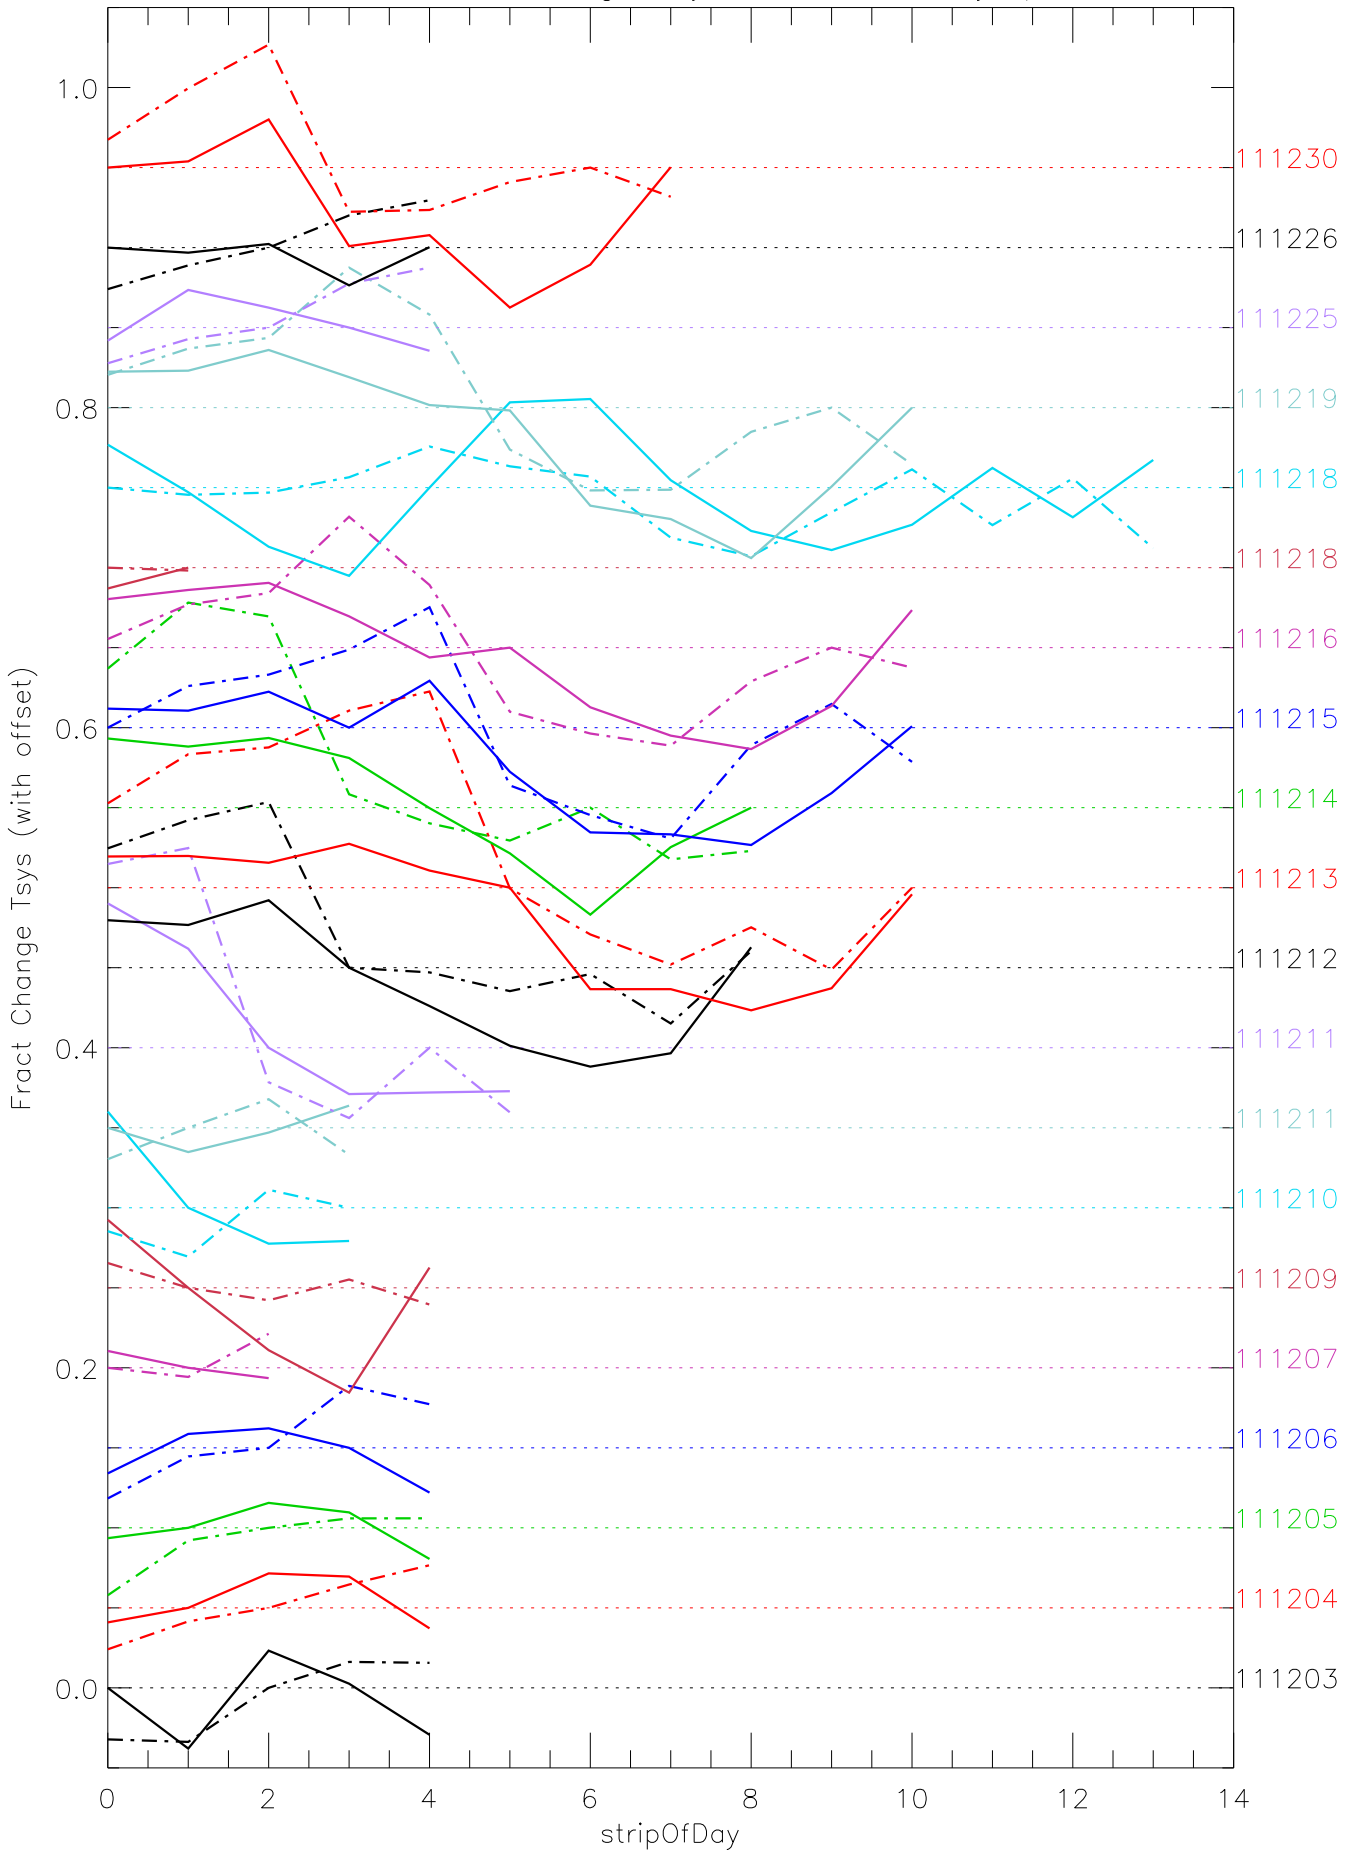

a2048 fractional change TsysK for each day. pixel:0

a2048 fractional change TsysK for each day. pixel:1

a2048 fractional change TsysK for each day. pixel:2

a2048 fractional change TsysK for each day. pixel:3

a2048 fractional change TsysK for each day. pixel:4

a2048 fractional change TsysK for each day. pixel:5

a2048 fractional change TsysK for each day. pixel:6