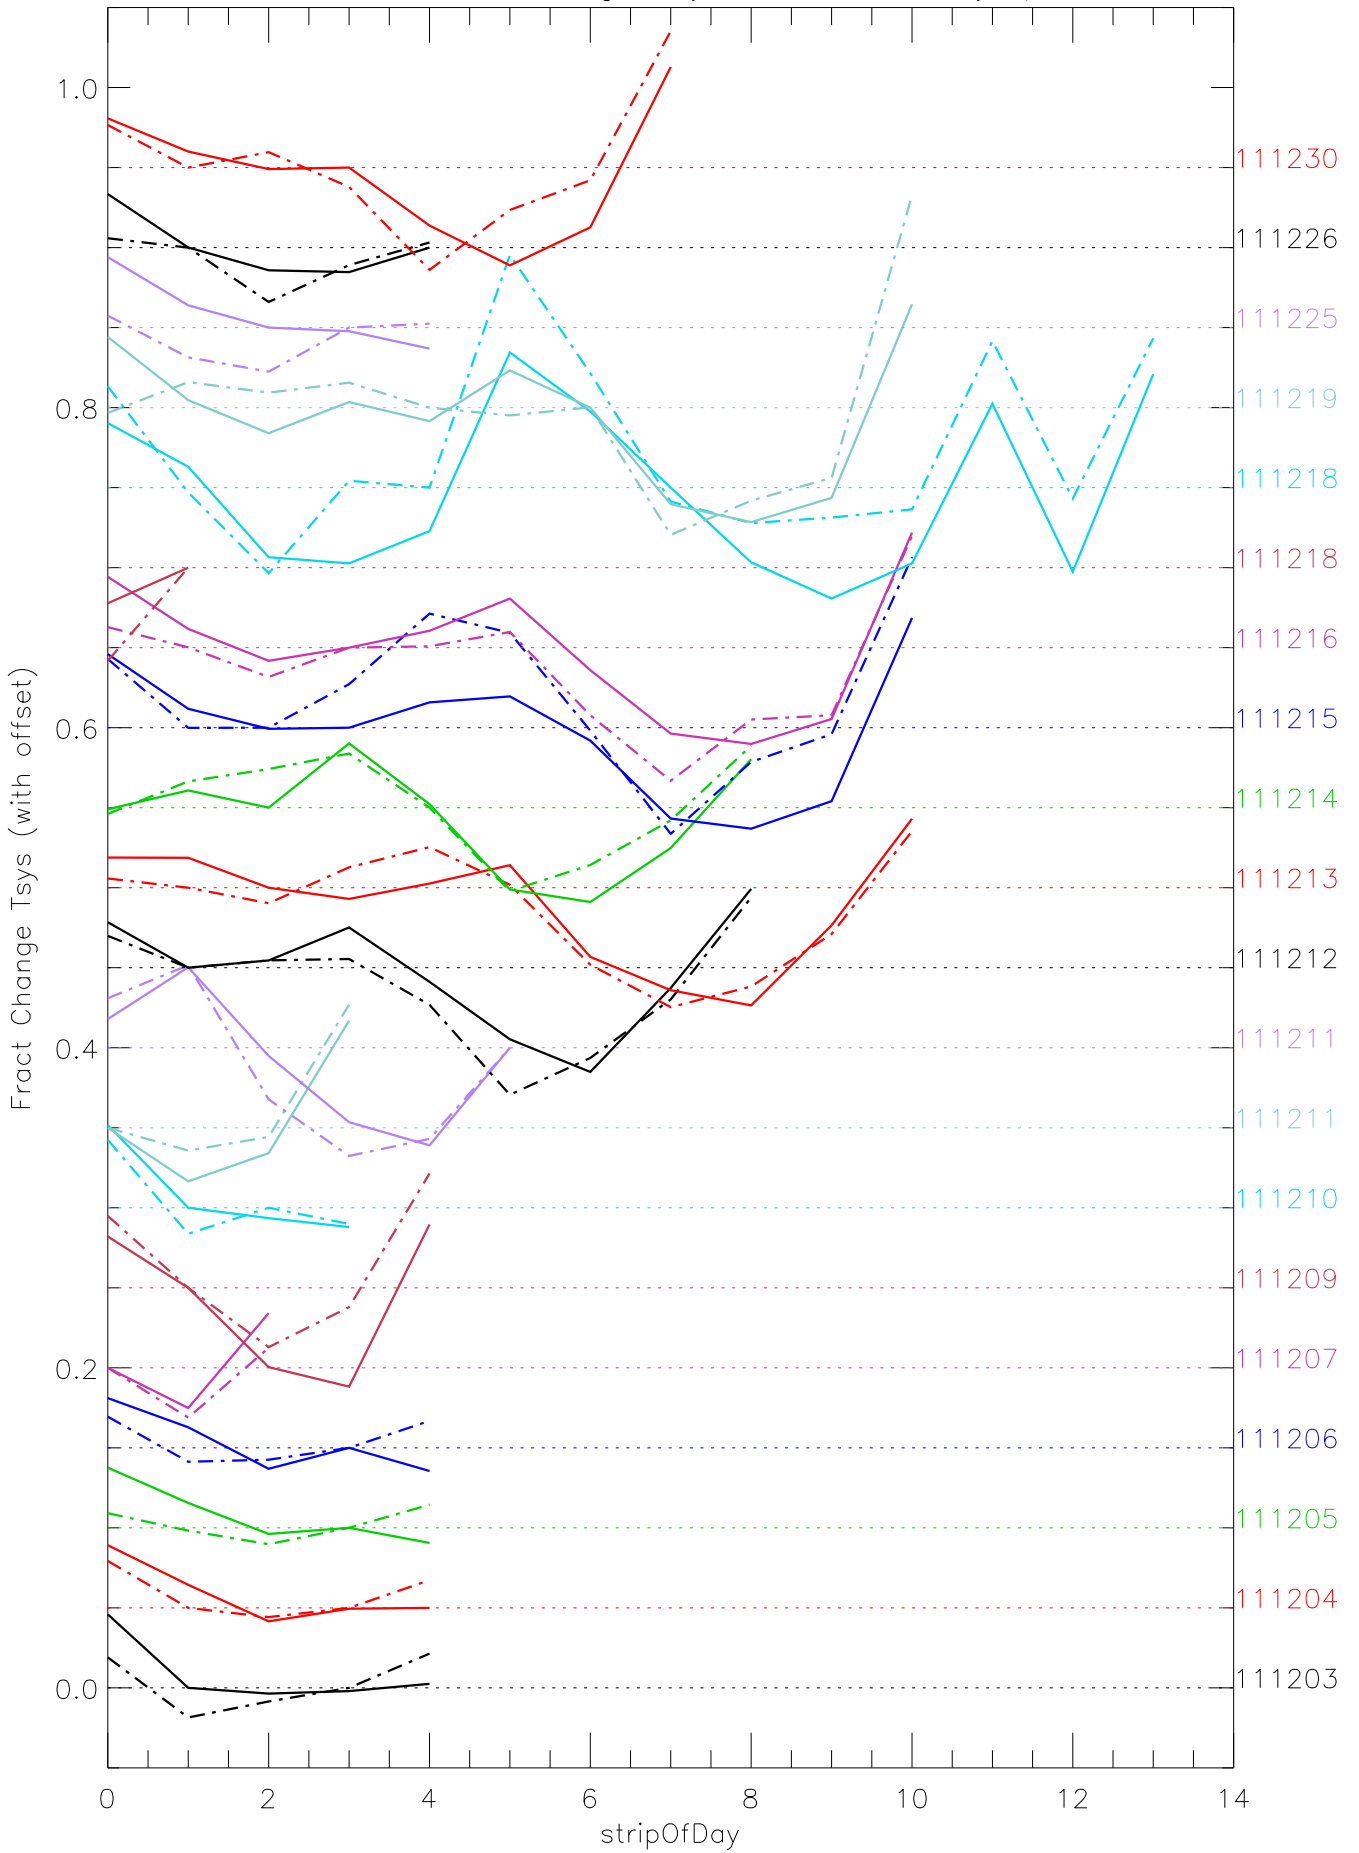

a2048 fractional change TsysK for each day. pixel:0

a2048 fractional change TsysK for each day. pixel:1

a2048 fractional change TsysK for each day. pixel:2

a2048 fractional change TsysK for each day. pixel:3

a2048 fractional change TsysK for each day. pixel:4

a2048 fractional change TsysK for each day. pixel:5

a2048 fractional change TsysK for each day. pixel:6