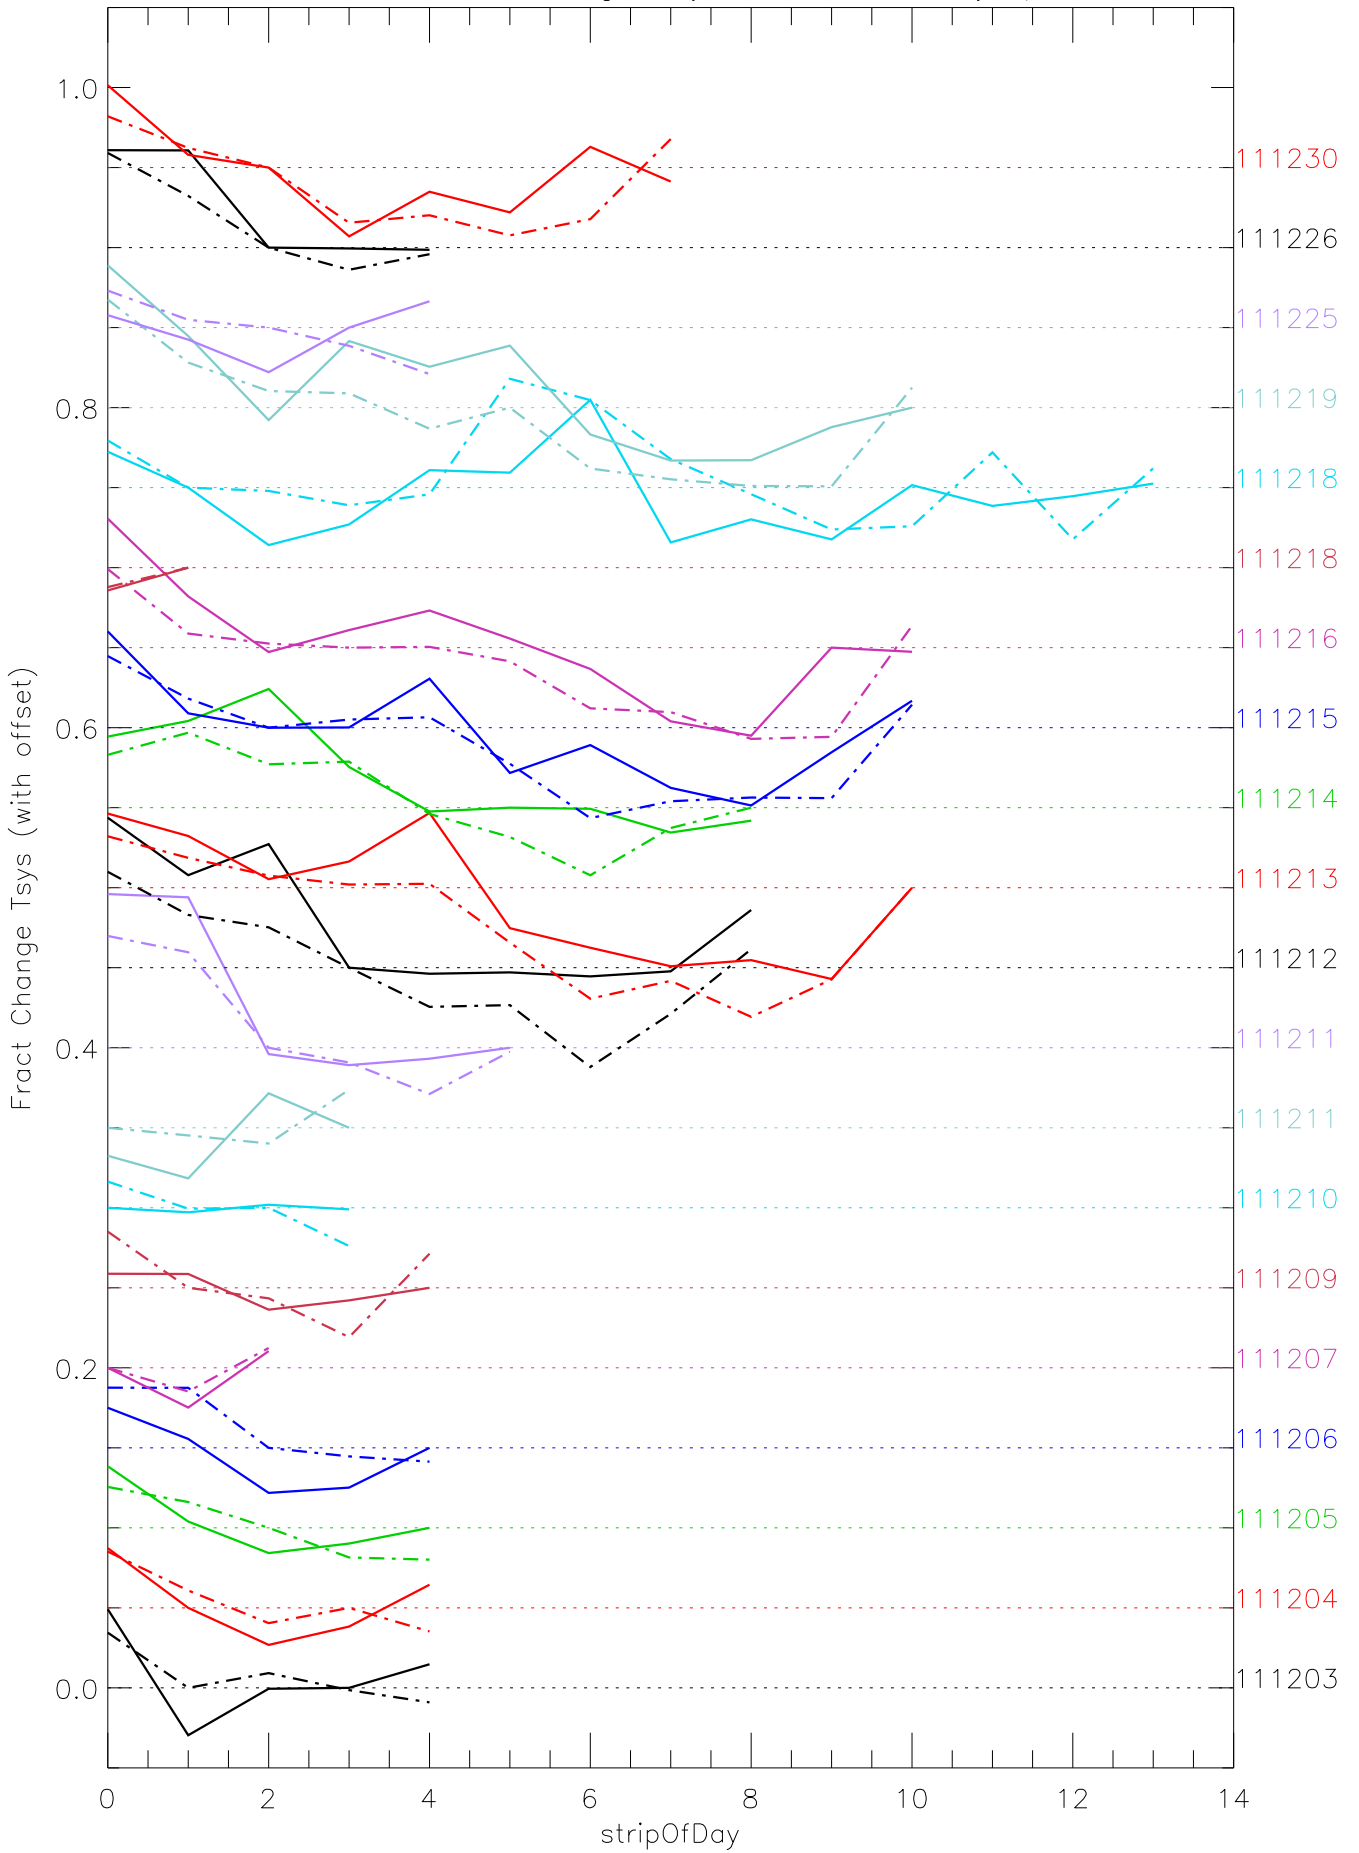

a2048 fractional change TsysK for each day. pixel:0

a2048 fractional change TsysK for each day. pixel:1

a2048 fractional change TsysK for each day. pixel:2

a2048 fractional change TsysK for each day. pixel:3

a2048 fractional change TsysK for each day. pixel:4

a2048 fractional change TsysK for each day. pixel:5

a2048 fractional change TsysK for each day. pixel:6